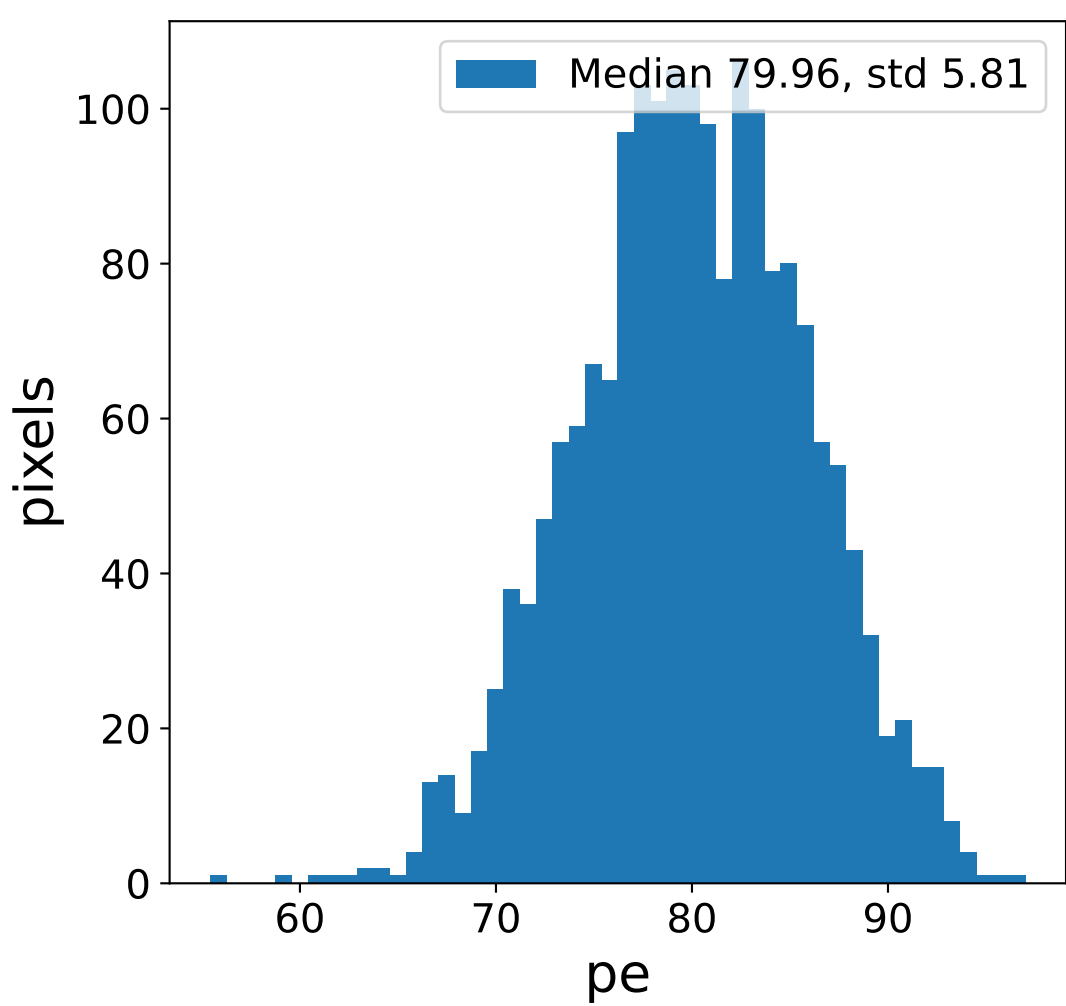

Run 2750

Run 2750

Run 2750 channel: HG

FF sample of 10000 events

pedestal sample of 10000 events

Run 2750 channel: LG

FF sample of 10000 events

pedestal sample of 10000 events