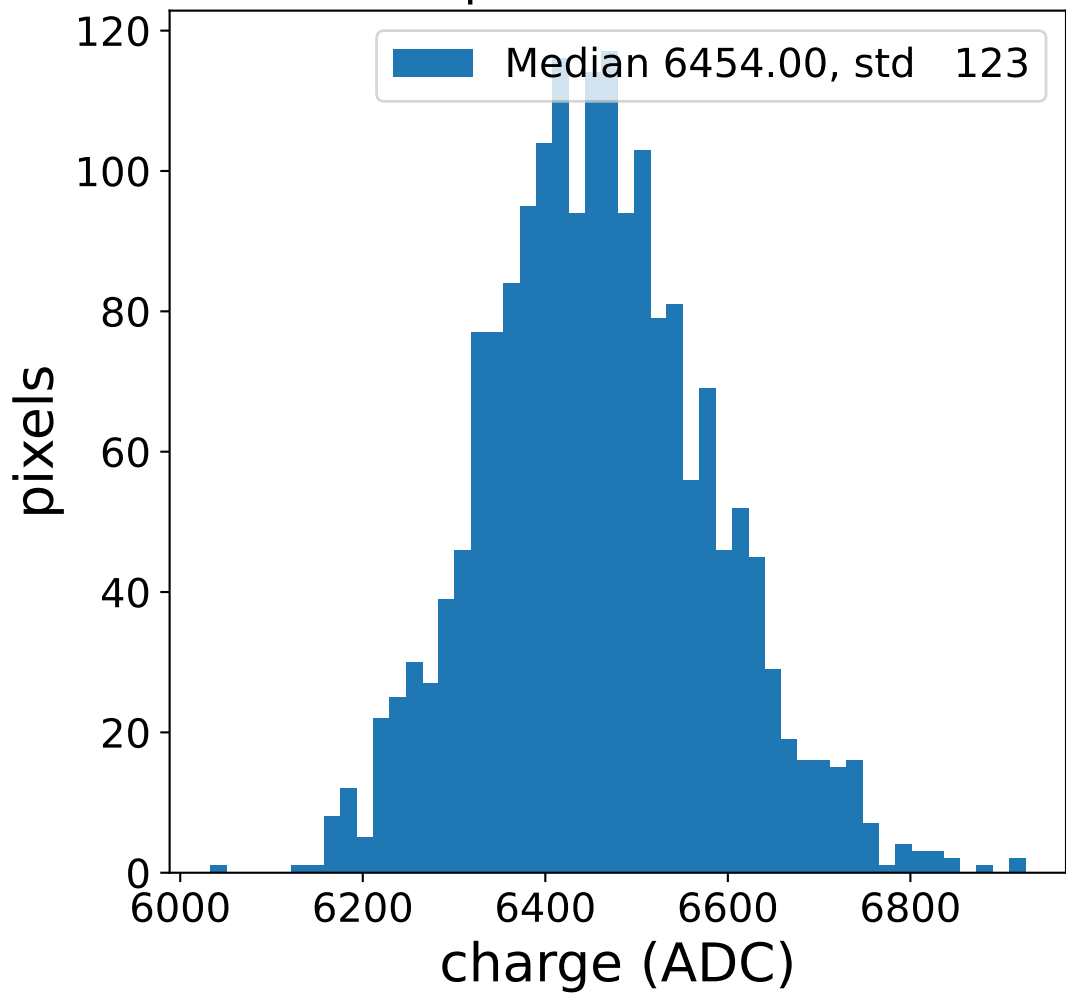

Run 2750

Run 2750

Run 2750 channel: HG

FF sample of 10000 events

pedestal sample of 10000 events

Run 2750 channel: LG

FF sample of 10000 events

pedestal sample of 10000 events