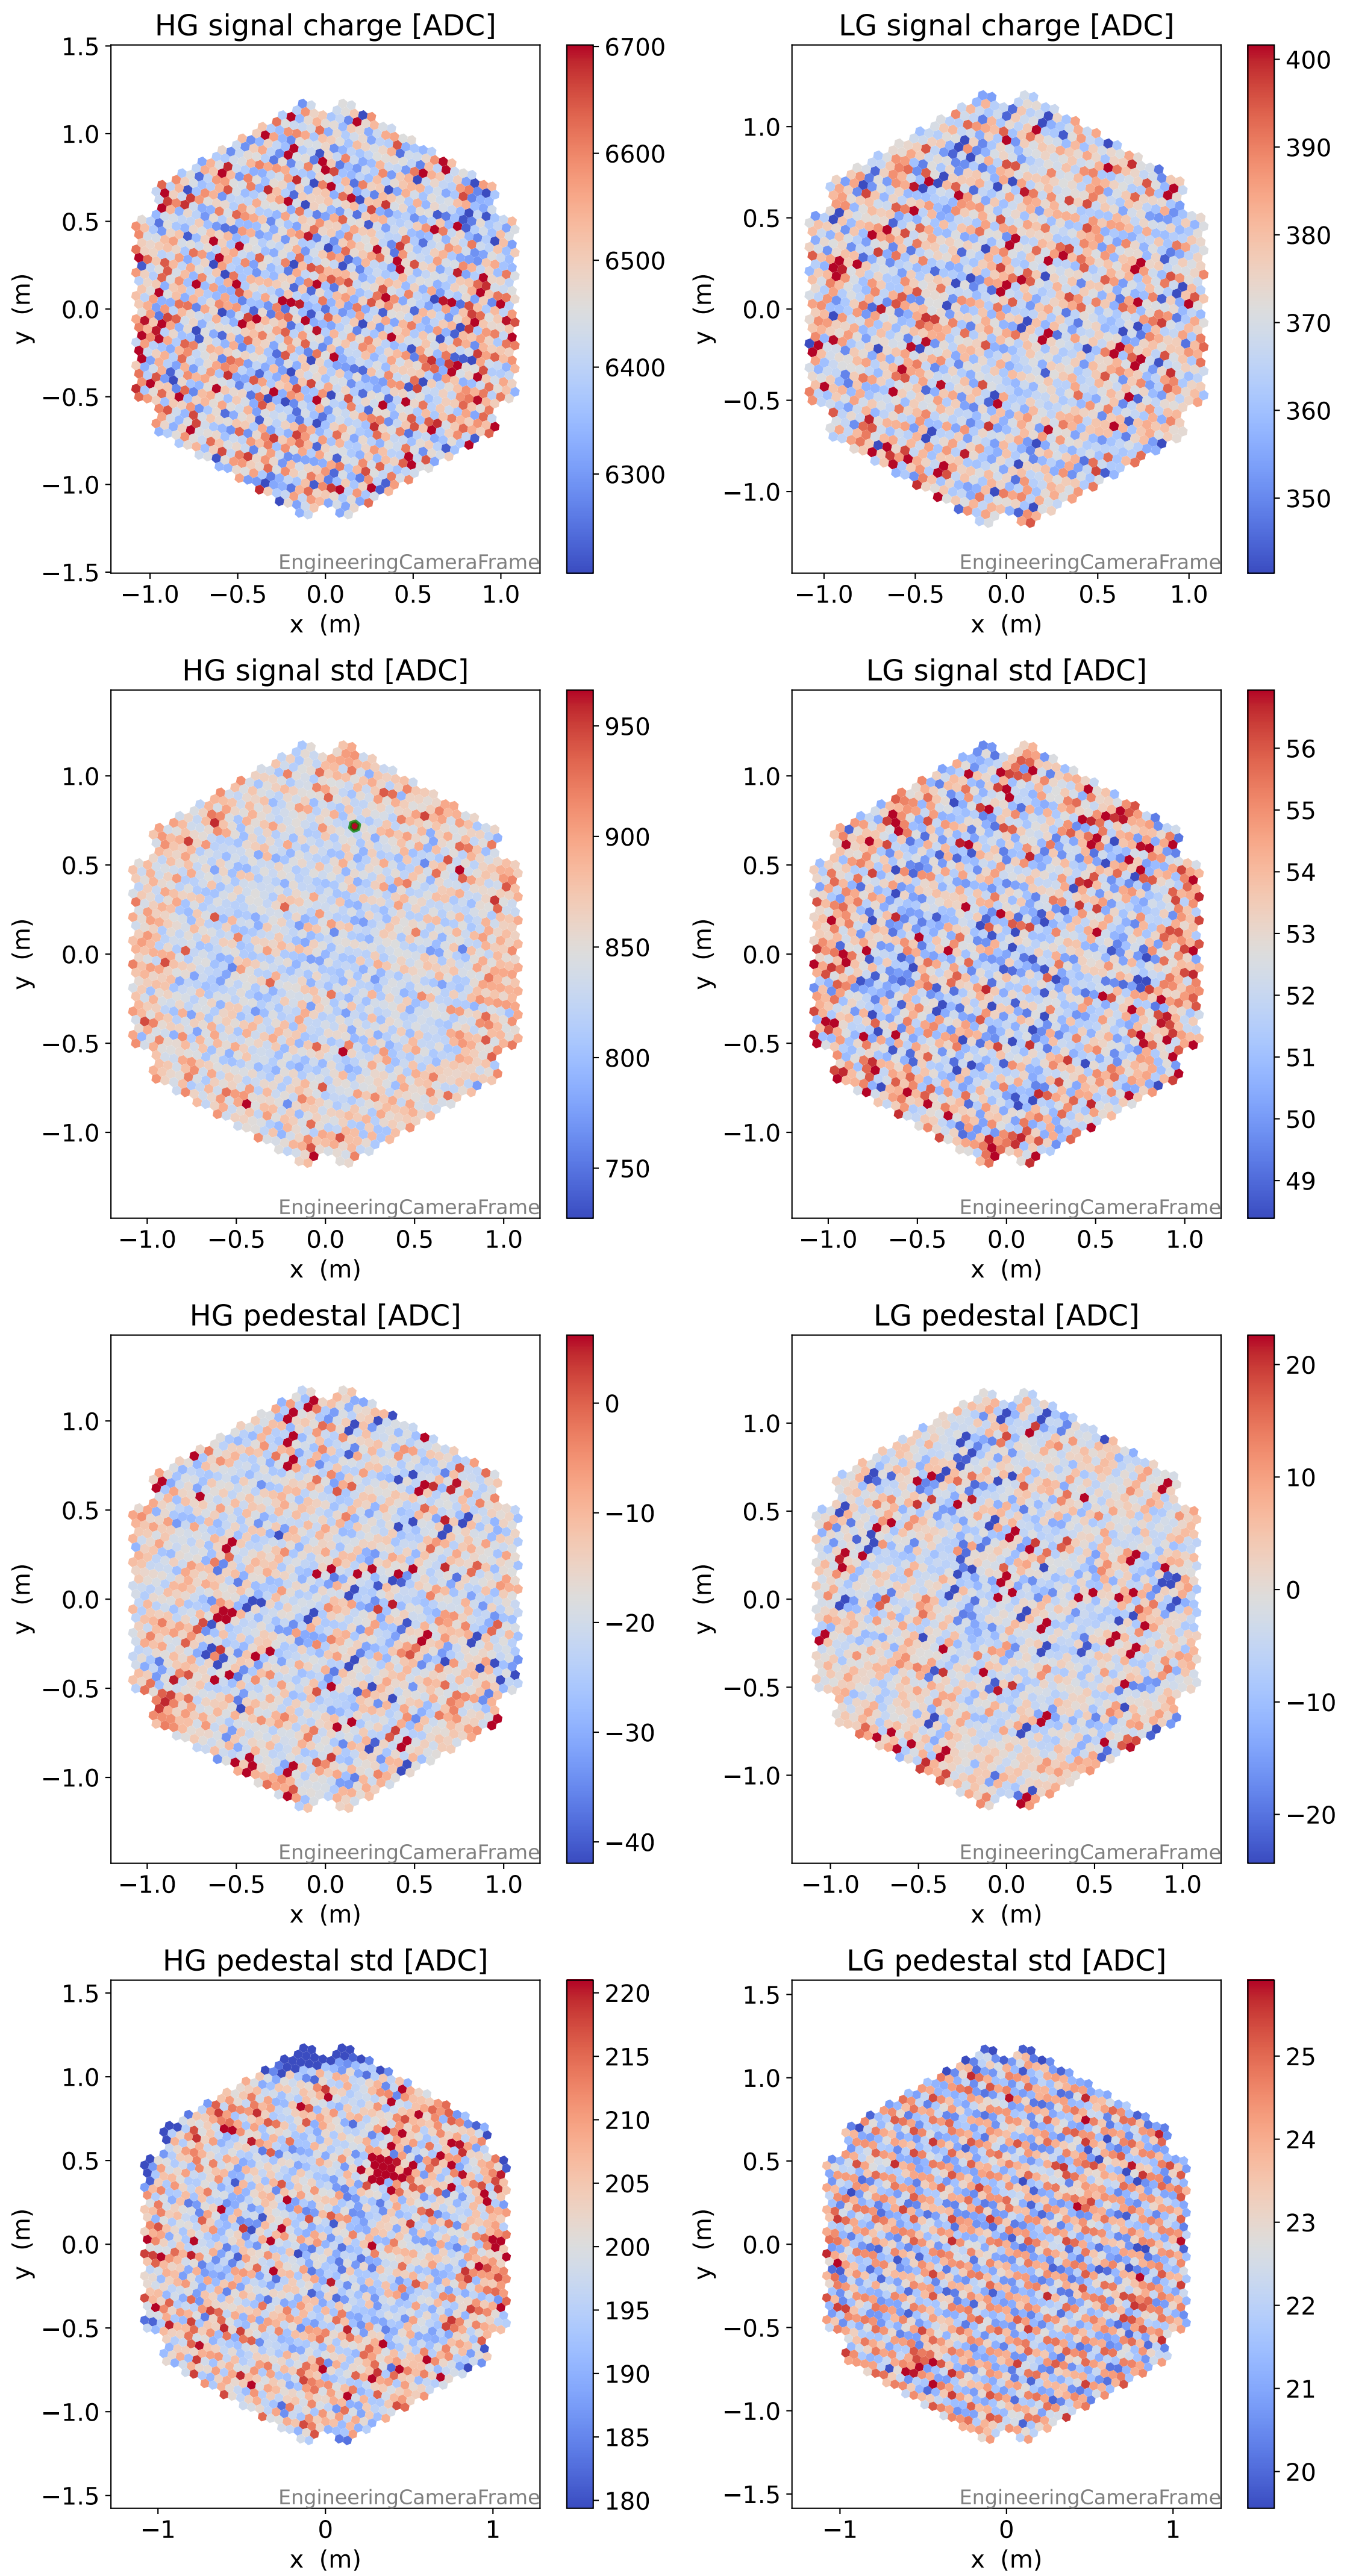

Run 2750

Run 2750

Run 2750 channel: HG

FF sample of 10000 events

pedestal sample of 10000 events

Run 2750 channel: LG

FF sample of 10000 events

pedestal sample of 10000 events