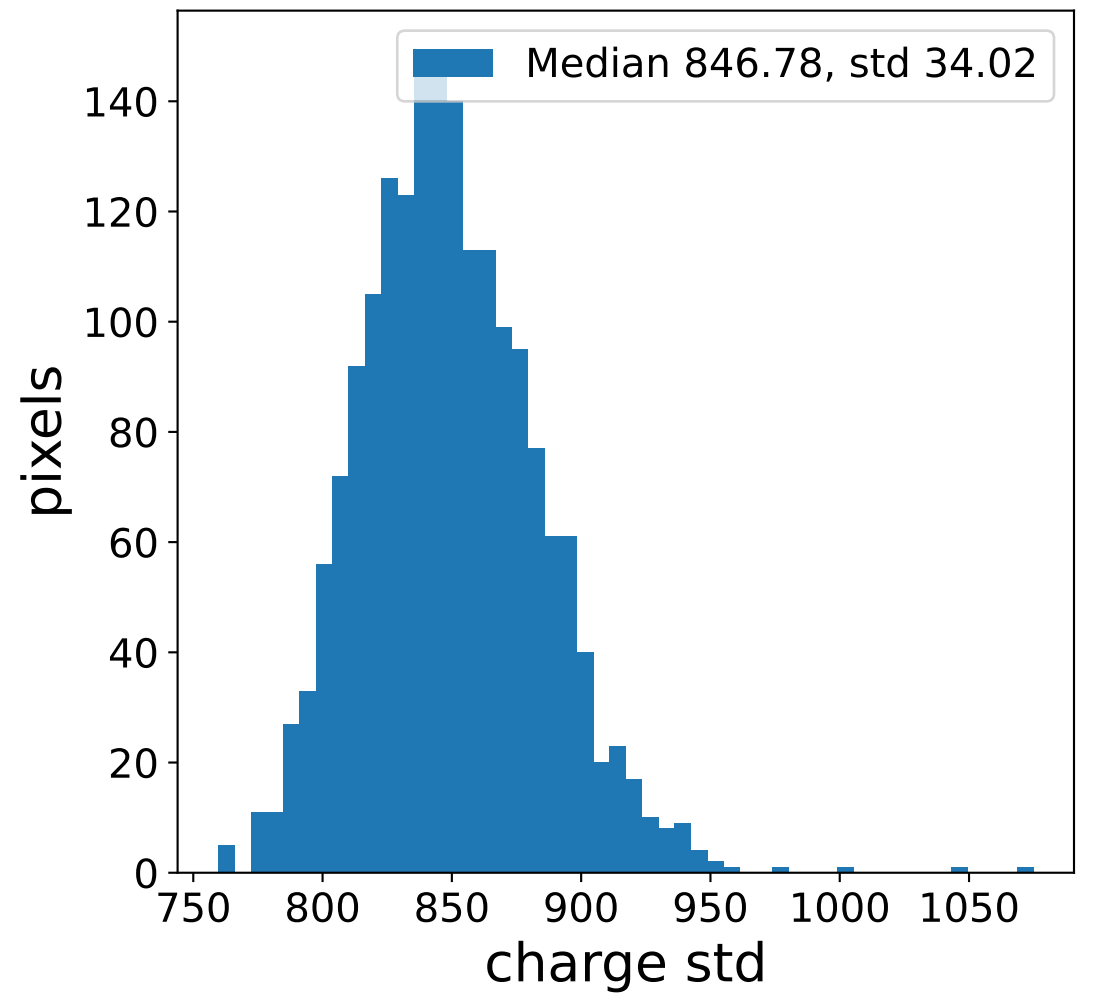

Run 2750

Run 2750

Run 2750 channel: HG

FF sample of 10000 events

pedestal sample of 10000 events

Run 2750 channel: LG

FF sample of 10000 events

pedestal sample of 10000 events