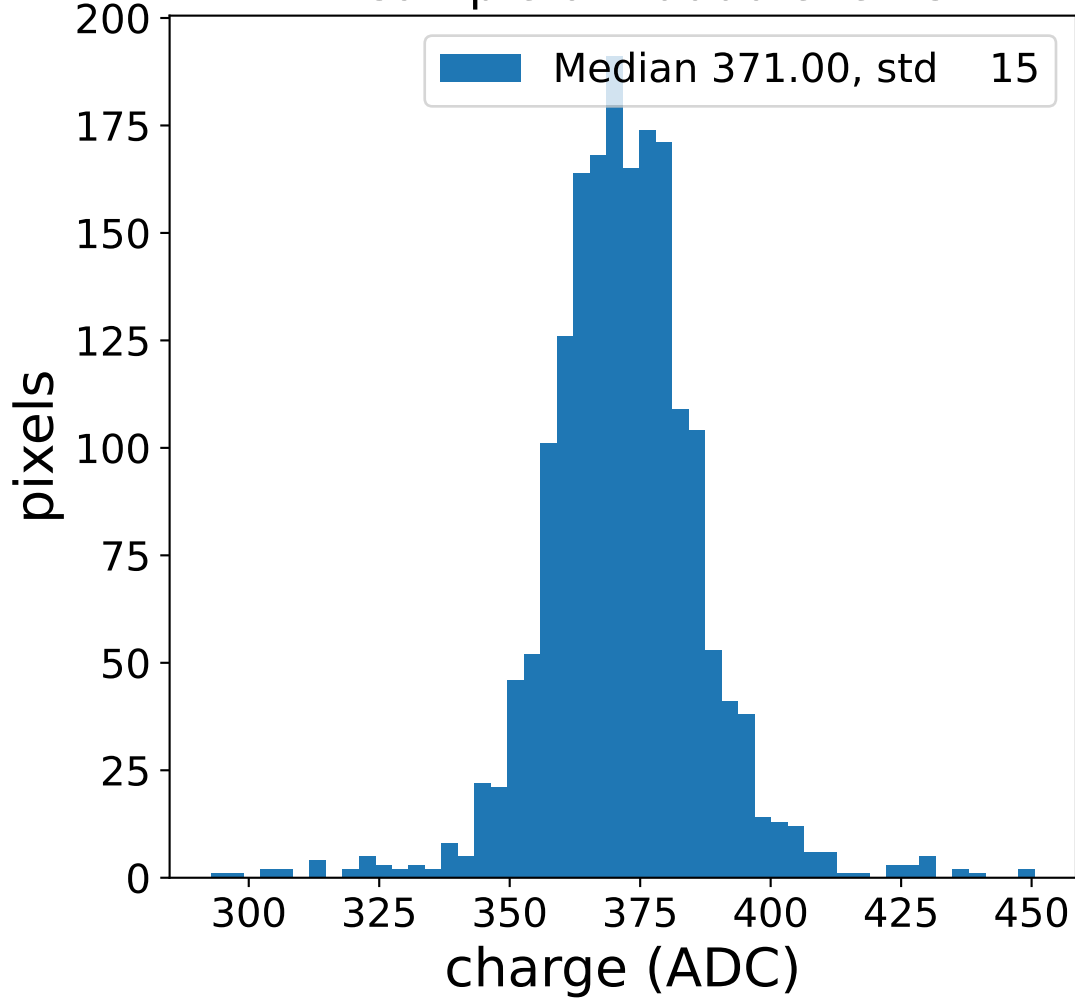

Run 2750

Run 2750

Run 2750 channel: HG

FF sample of 10000 events

pedestal sample of 10000 events

Run 2750 channel: LG

FF sample of 10000 events

pedestal sample of 10000 events