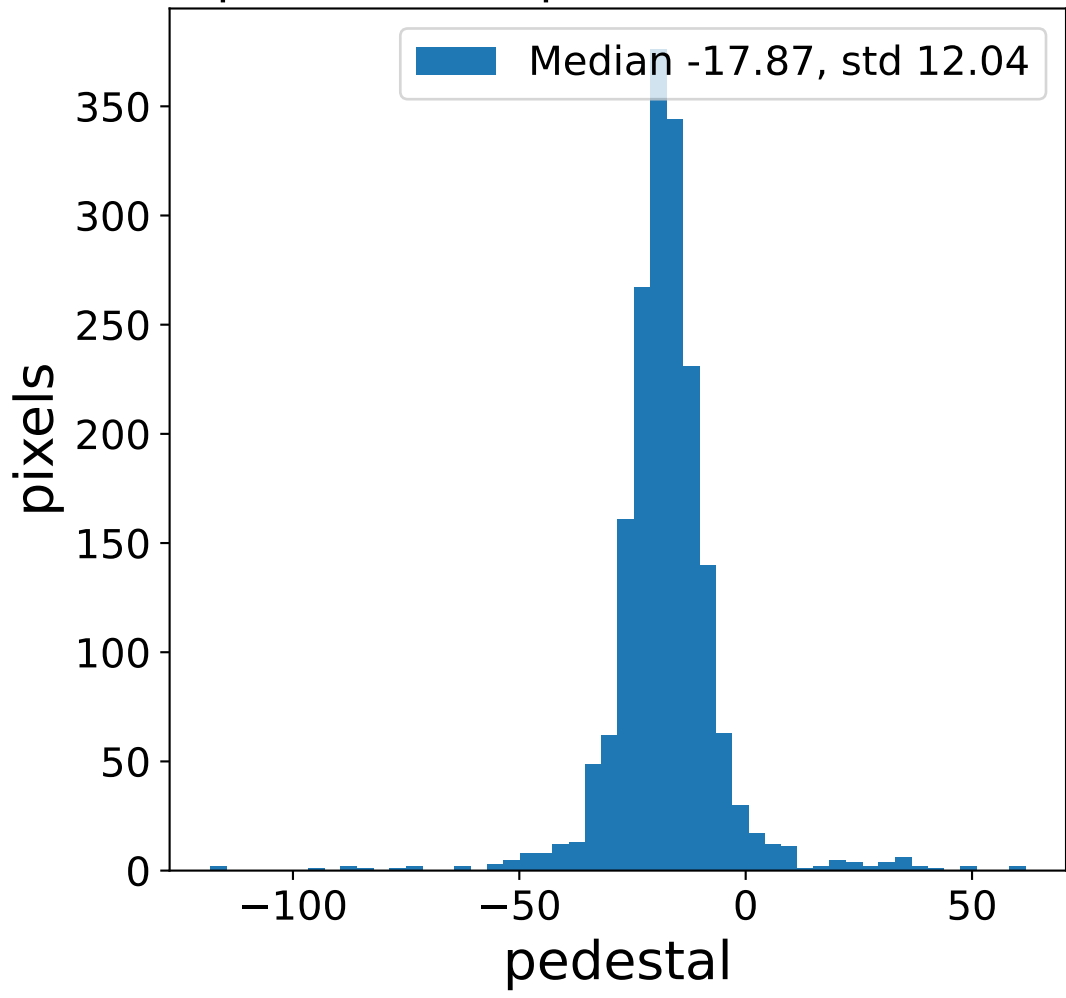

Run 2750

Run 2750

Run 2750 channel: HG

FF sample of 10000 events

pedestal sample of 10000 events

Run 2750 channel: LG

FF sample of 10000 events

pedestal sample of 10000 events