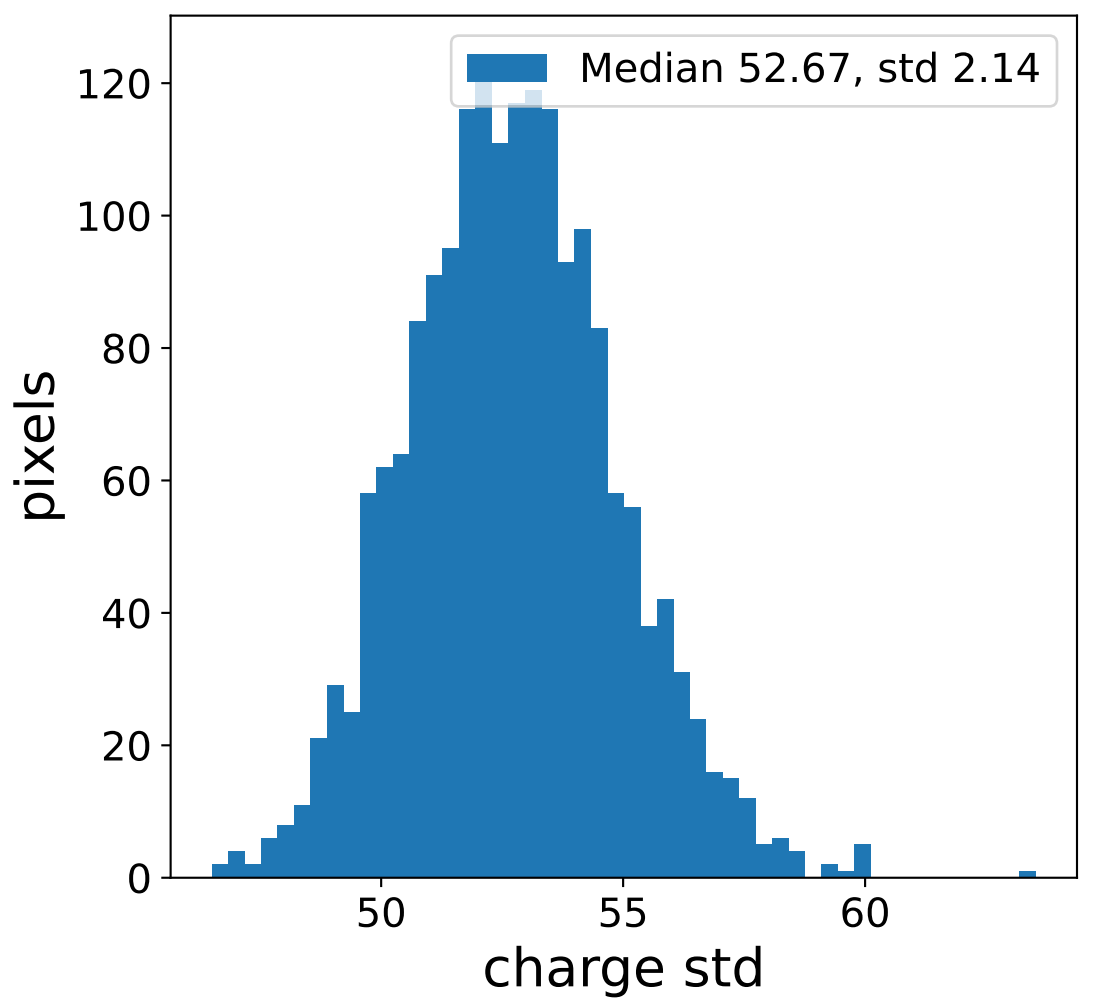

Run 2750

Run 2750

Run 2750 channel: HG

FF sample of 10000 events

pedestal sample of 10000 events

Run 2750 channel: LG

FF sample of 10000 events

pedestal sample of 10000 events