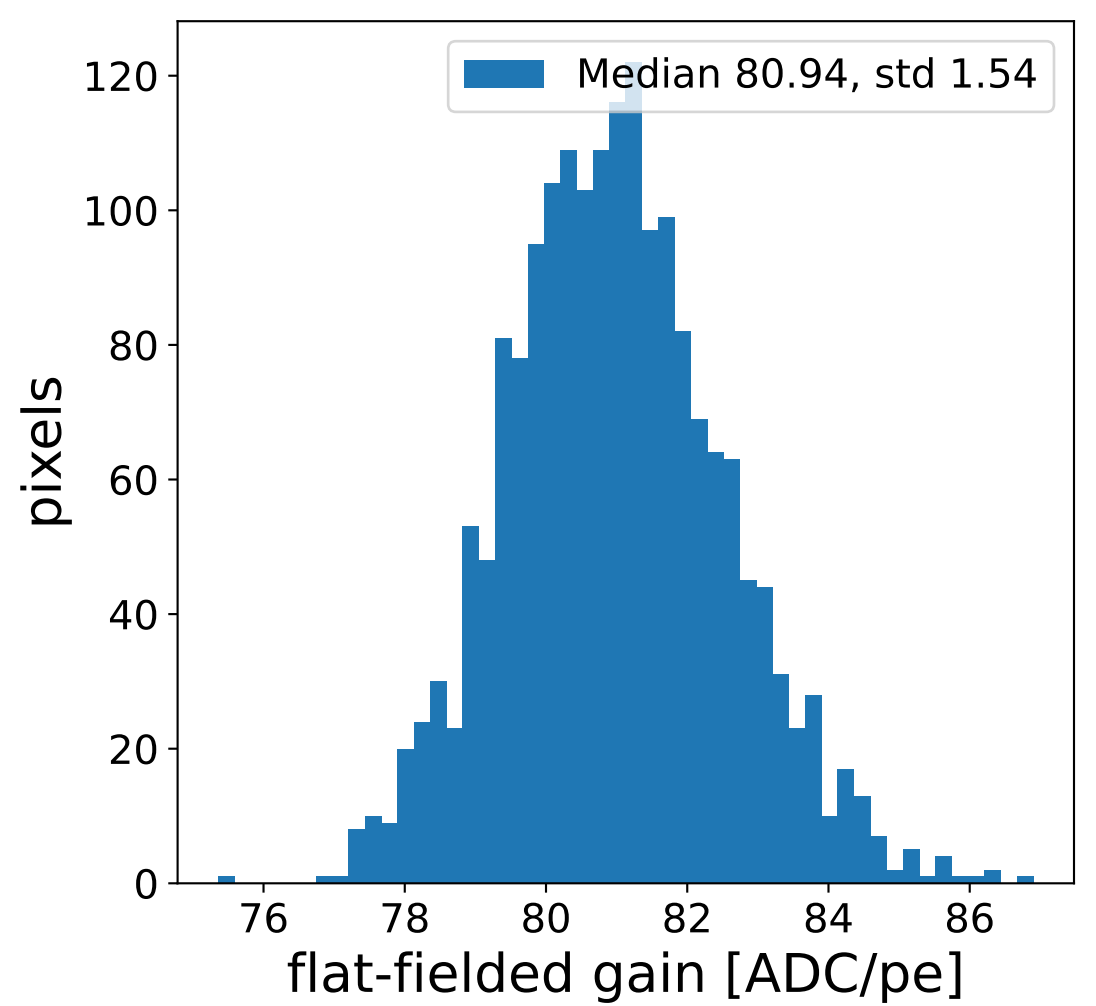

Run 2750

Run 2750

Run 2750 channel: HG

FF sample of 10000 events

pedestal sample of 10000 events

Run 2750 channel: LG

FF sample of 10000 events

pedestal sample of 10000 events