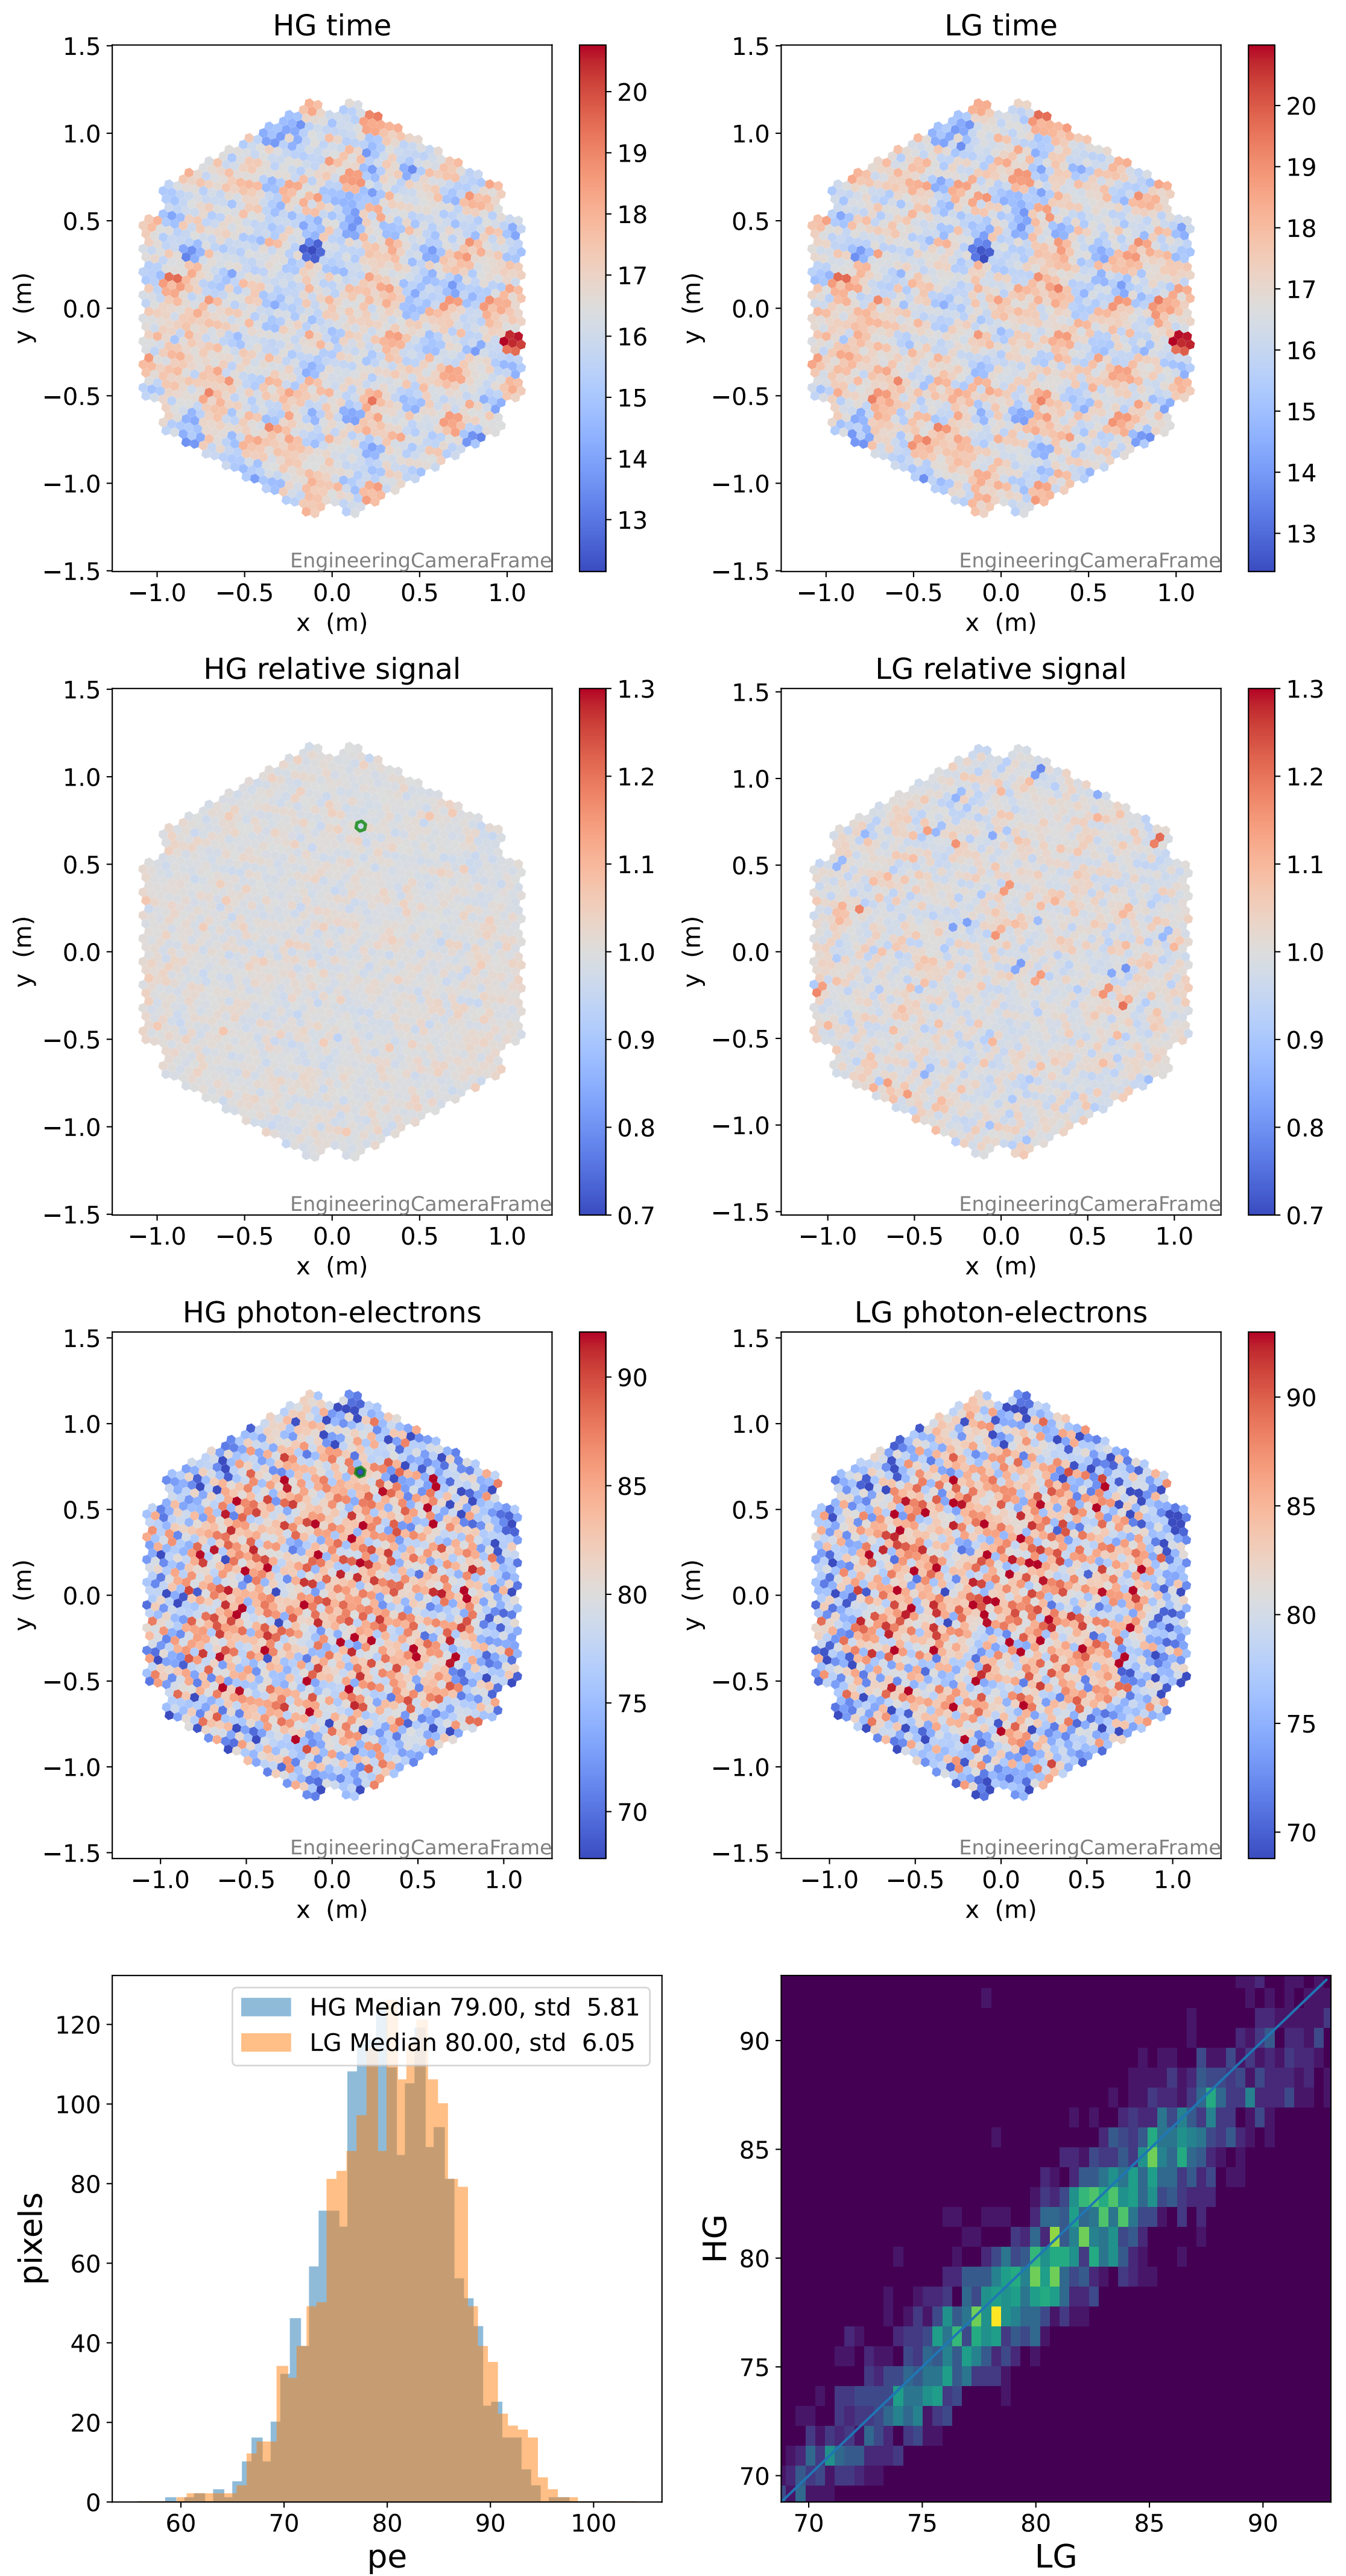

Run 2750

Run 2750

Run 2750 channel: HG

FF sample of 10000 events

pedestal sample of 10000 events

Run 2750 channel: LG

FF sample of 10000 events

pedestal sample of 10000 events