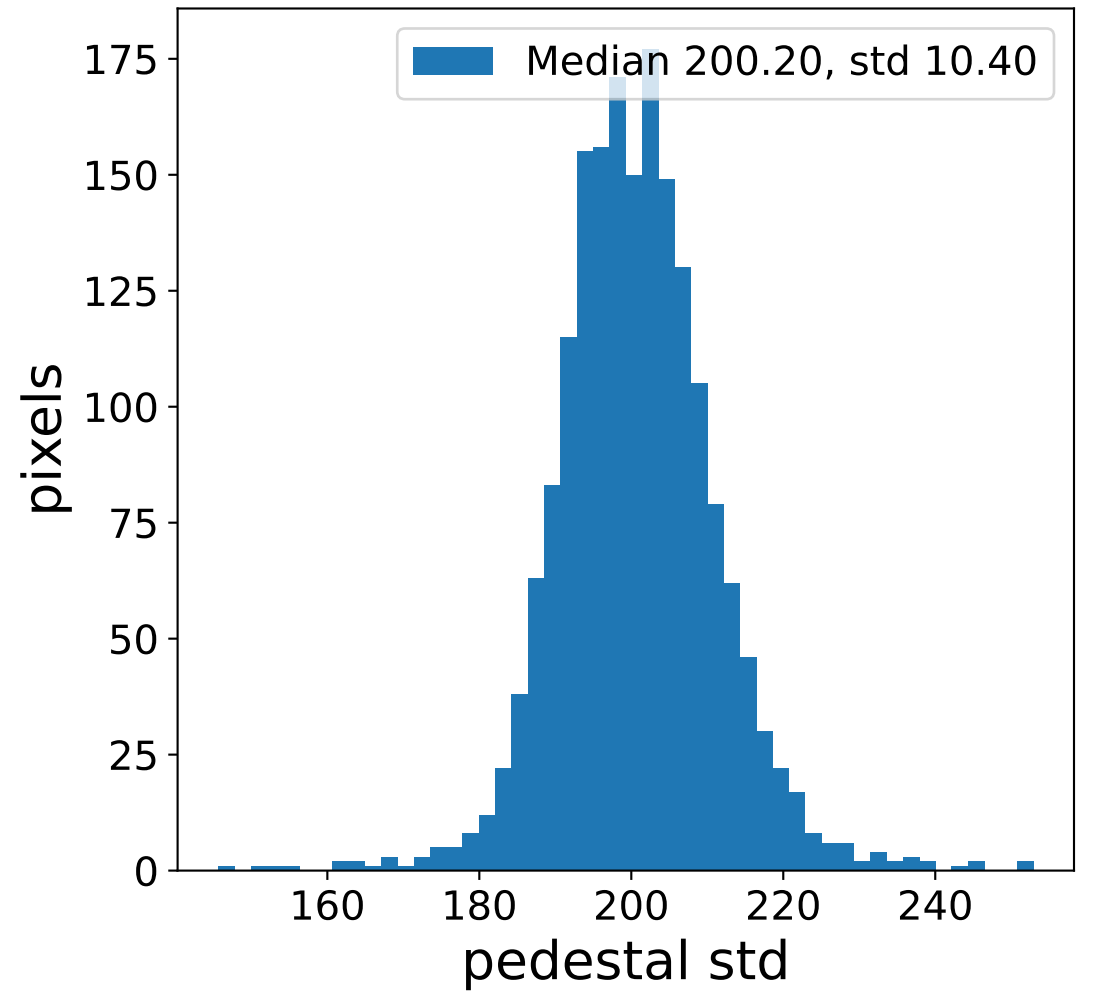

Run 2750

Run 2750

Run 2750 channel: HG

FF sample of 10000 events

pedestal sample of 10000 events

Run 2750 channel: LG

FF sample of 10000 events

pedestal sample of 10000 events