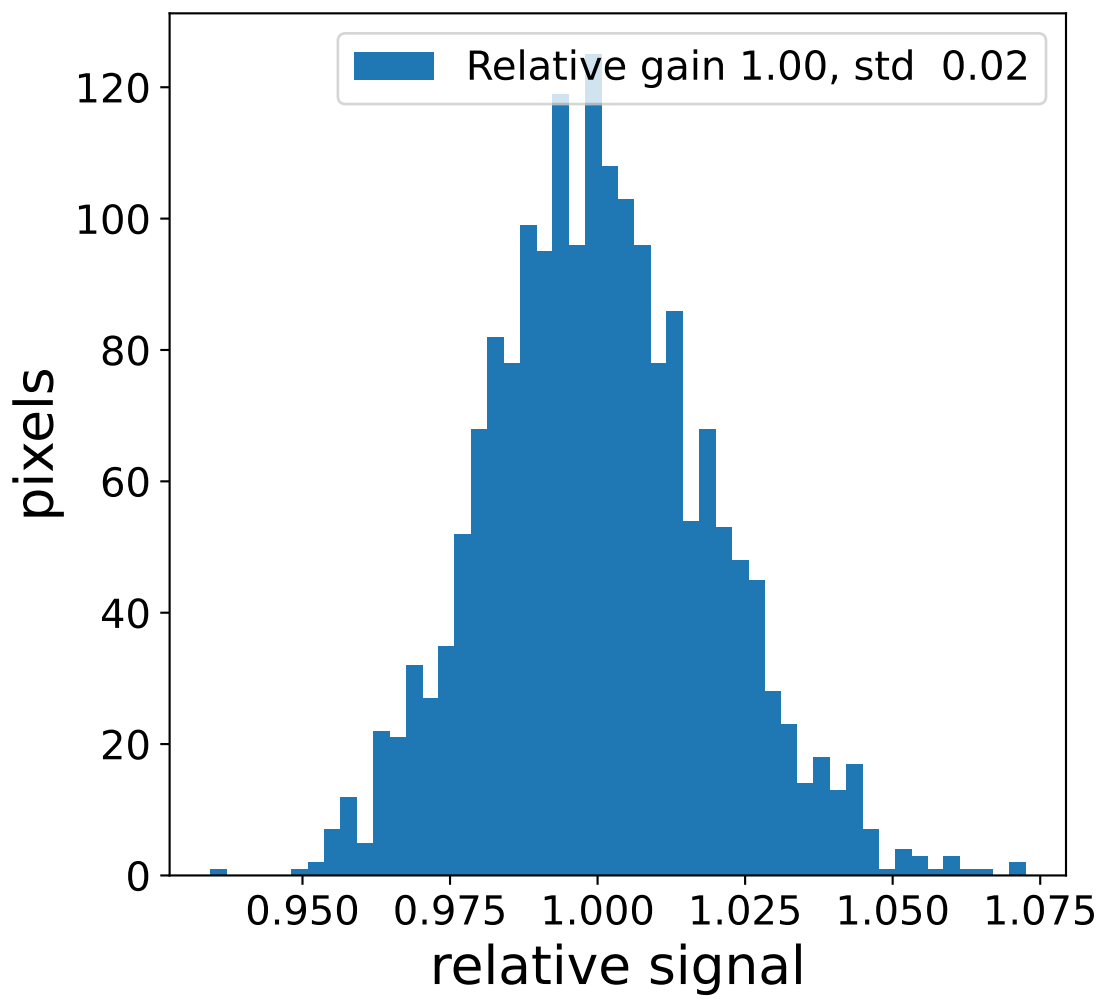

Run 2750

Run 2750

Run 2750 channel: HG

FF sample of 10000 events

pedestal sample of 10000 events

Run 2750 channel: LG

FF sample of 10000 events

pedestal sample of 10000 events