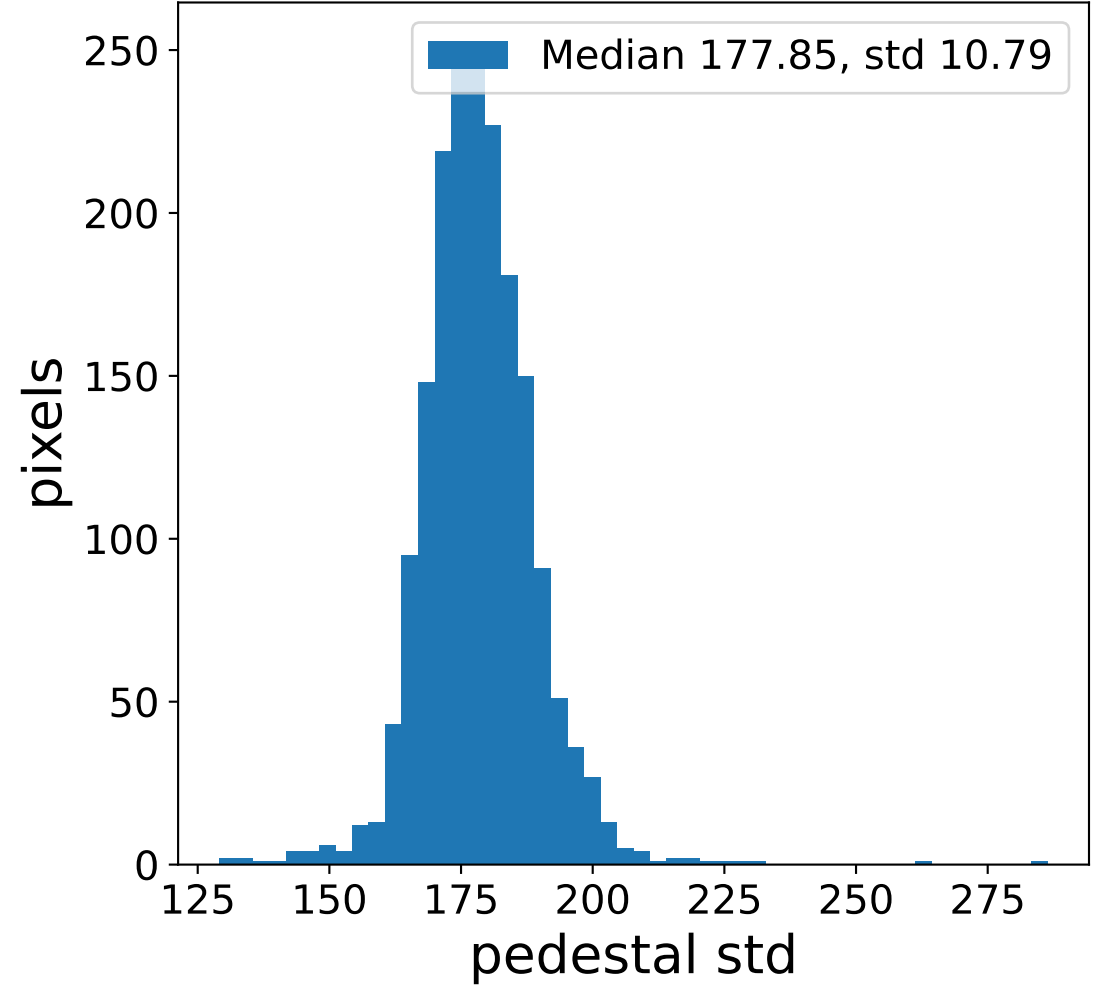

Run 2765

Run 2765

Run 2765 channel: HG

FF sample of 10000 events

pedestal sample of 10000 events

Run 2765 channel: LG

FF sample of 10000 events

pedestal sample of 10000 events