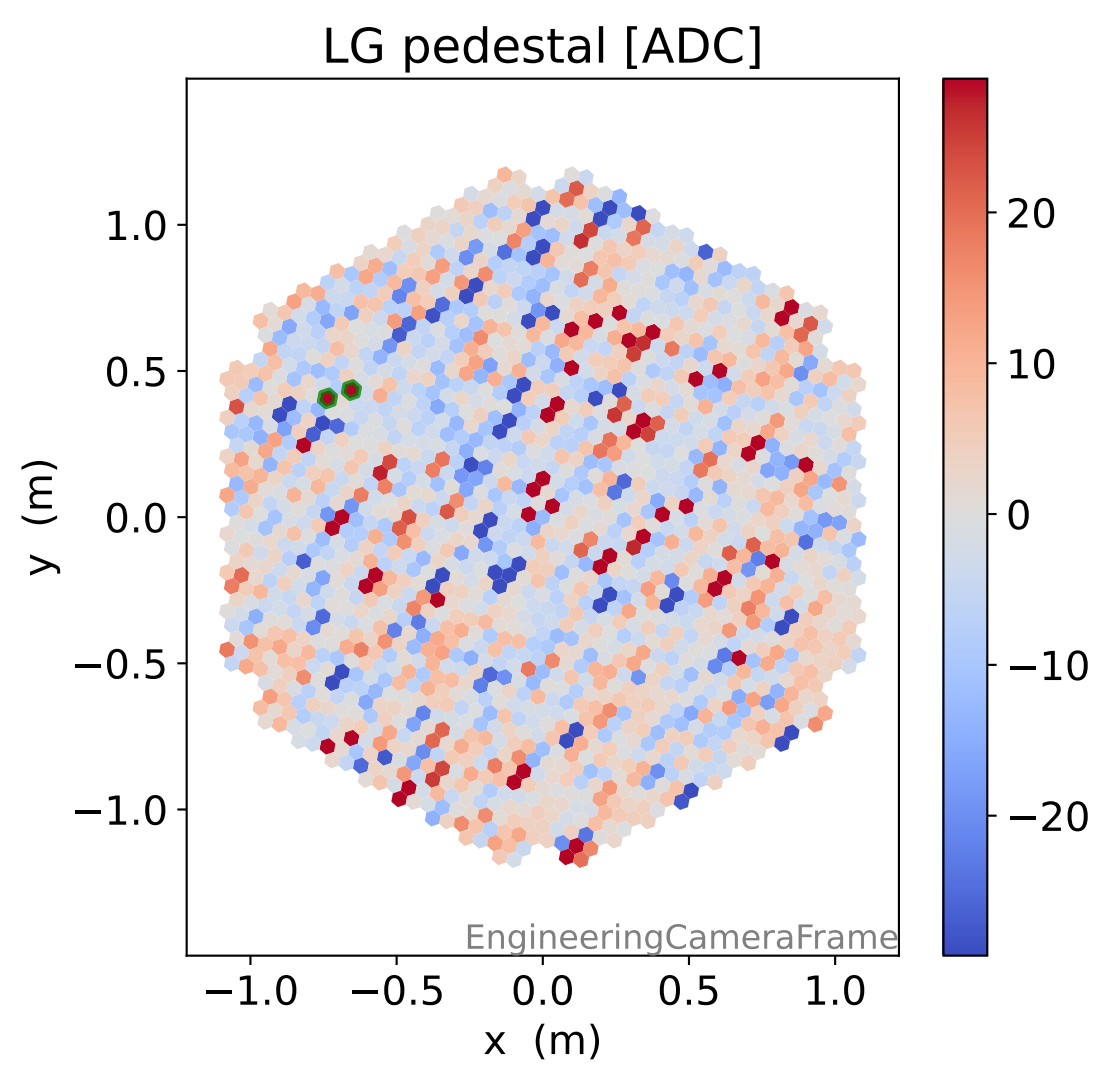

Run 2765

Run 2765

Run 2765 channel: HG

FF sample of 10000 events

pedestal sample of 10000 events

Run 2765 channel: LG

FF sample of 10000 events

pedestal sample of 10000 events