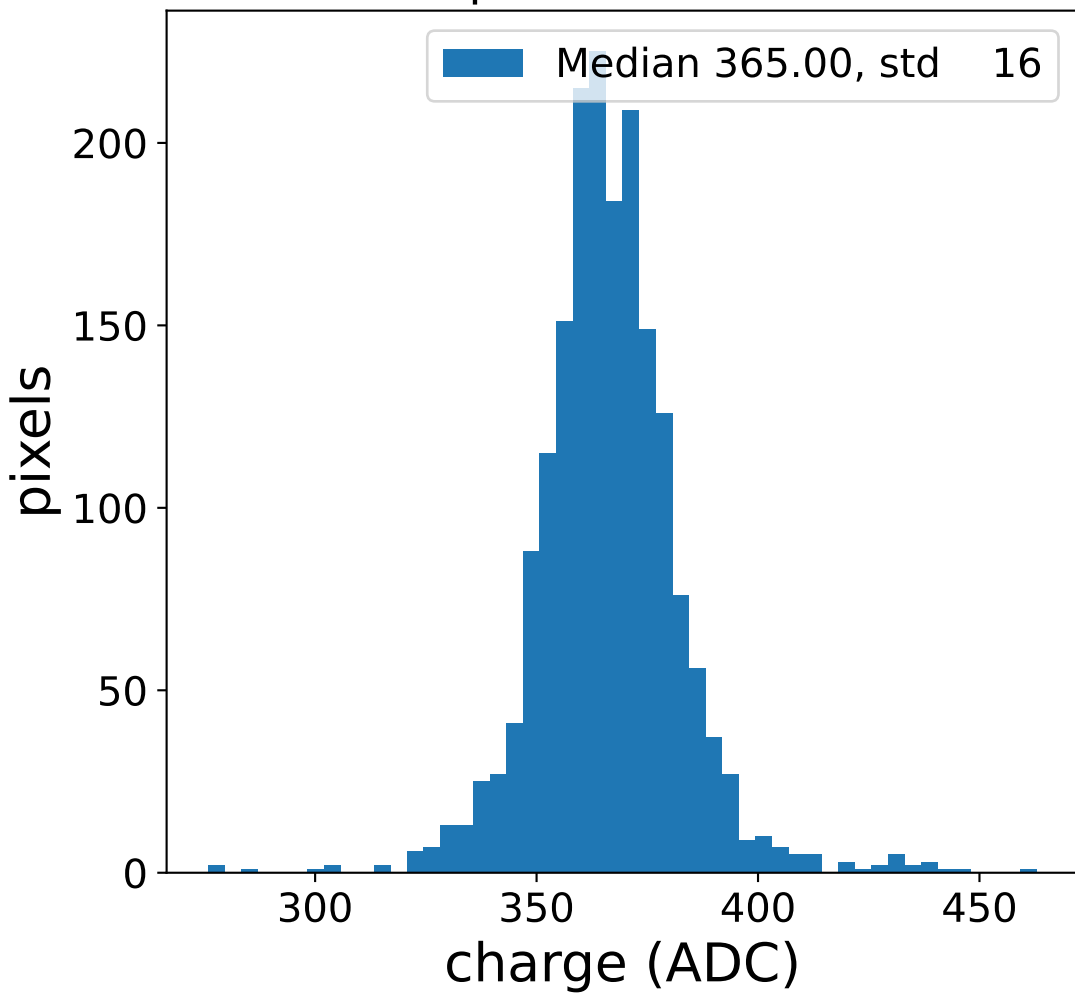

Run 2765

Run 2765

Run 2765 channel: HG

FF sample of 10000 events

pedestal sample of 10000 events

Run 2765 channel: LG

FF sample of 10000 events

pedestal sample of 10000 events