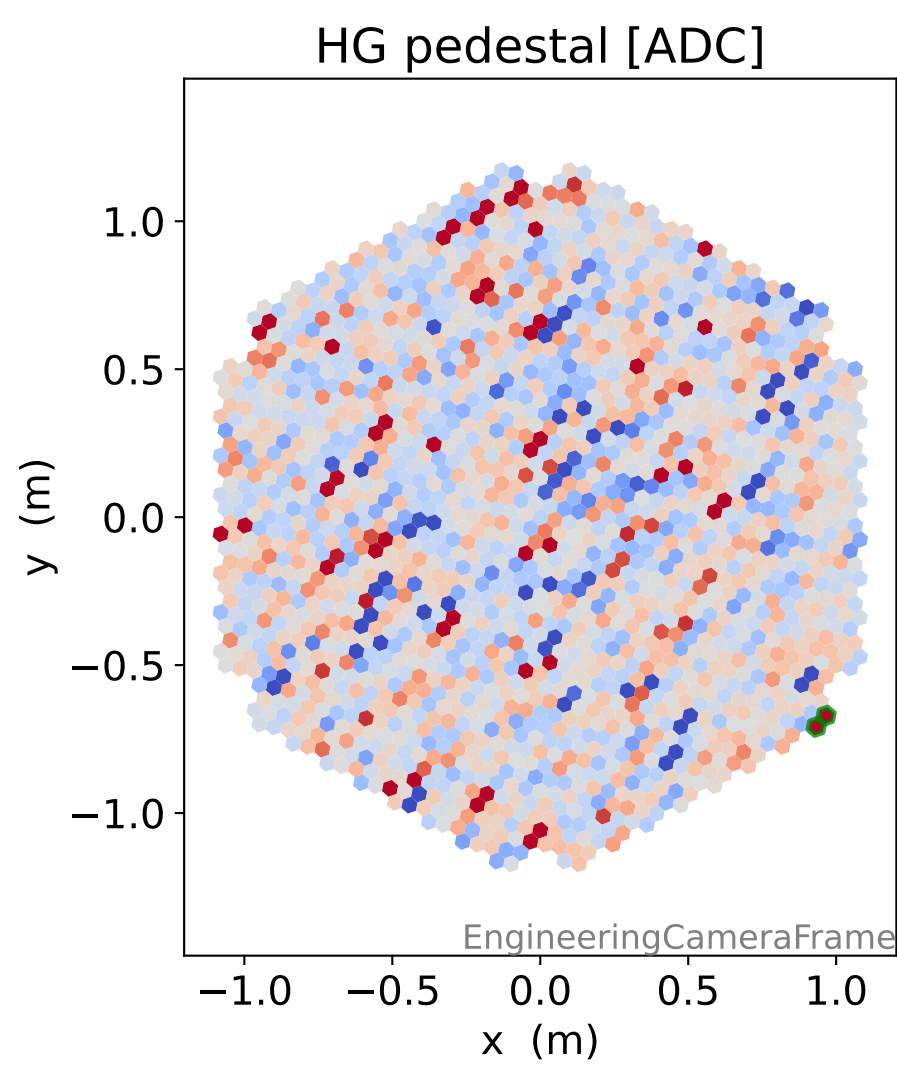

Run 2765

Run 2765

Run 2765 channel: HG

FF sample of 10000 events

pedestal sample of 10000 events

Run 2765 channel: LG

FF sample of 10000 events

pedestal sample of 10000 events