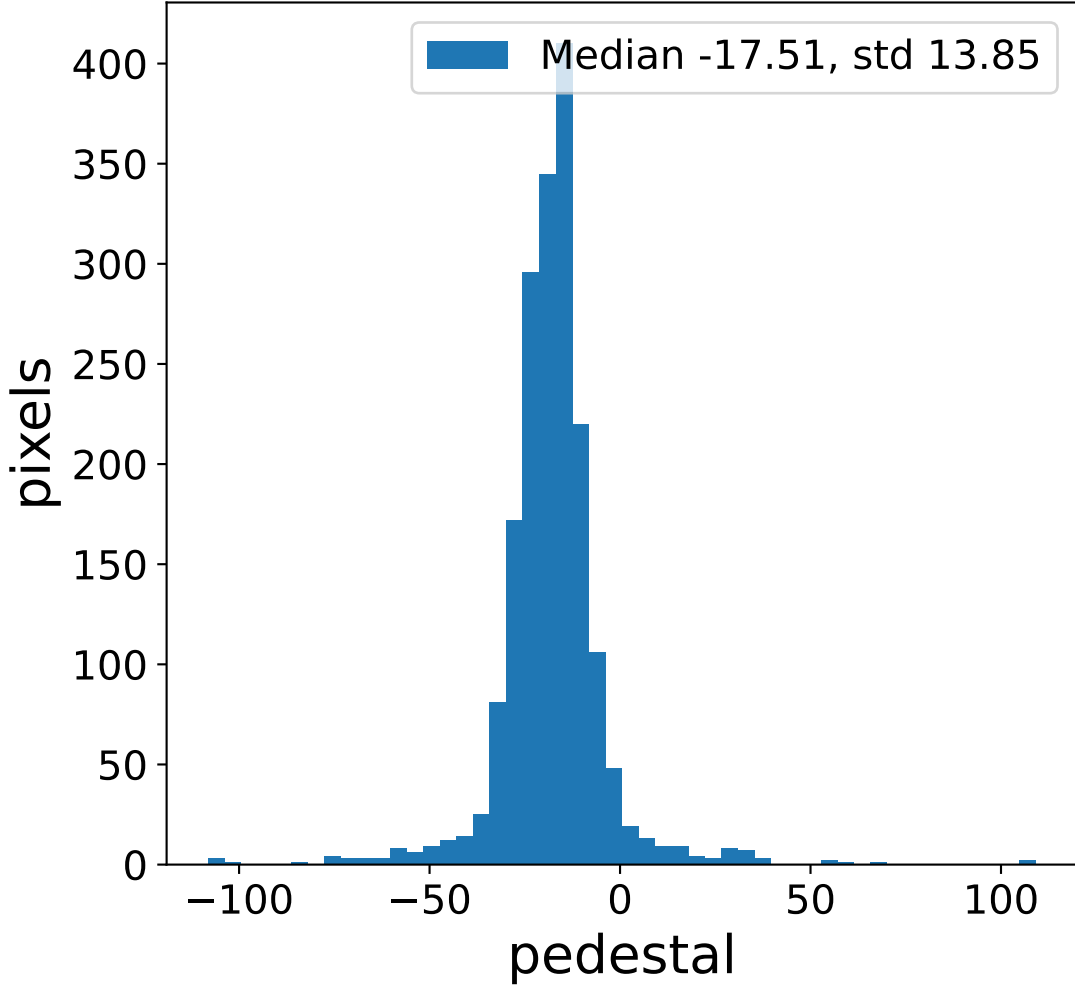

Run 2765

Run 2765

Run 2765 channel: HG

FF sample of 10000 events

pedestal sample of 10000 events

Run 2765 channel: LG

FF sample of 10000 events

pedestal sample of 10000 events