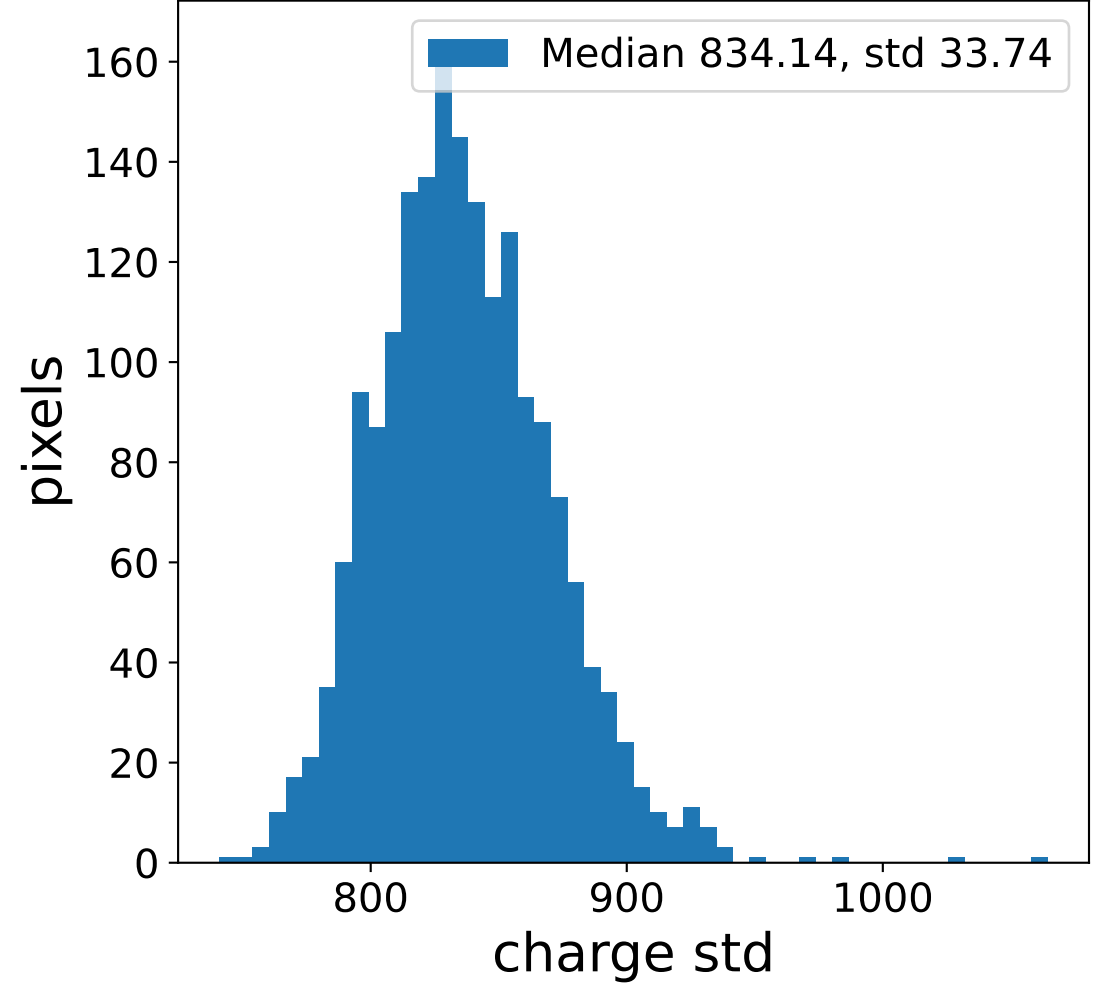

Run 2765

Run 2765

Run 2765 channel: HG

FF sample of 10000 events

pedestal sample of 10000 events

Run 2765 channel: LG

FF sample of 10000 events

pedestal sample of 10000 events