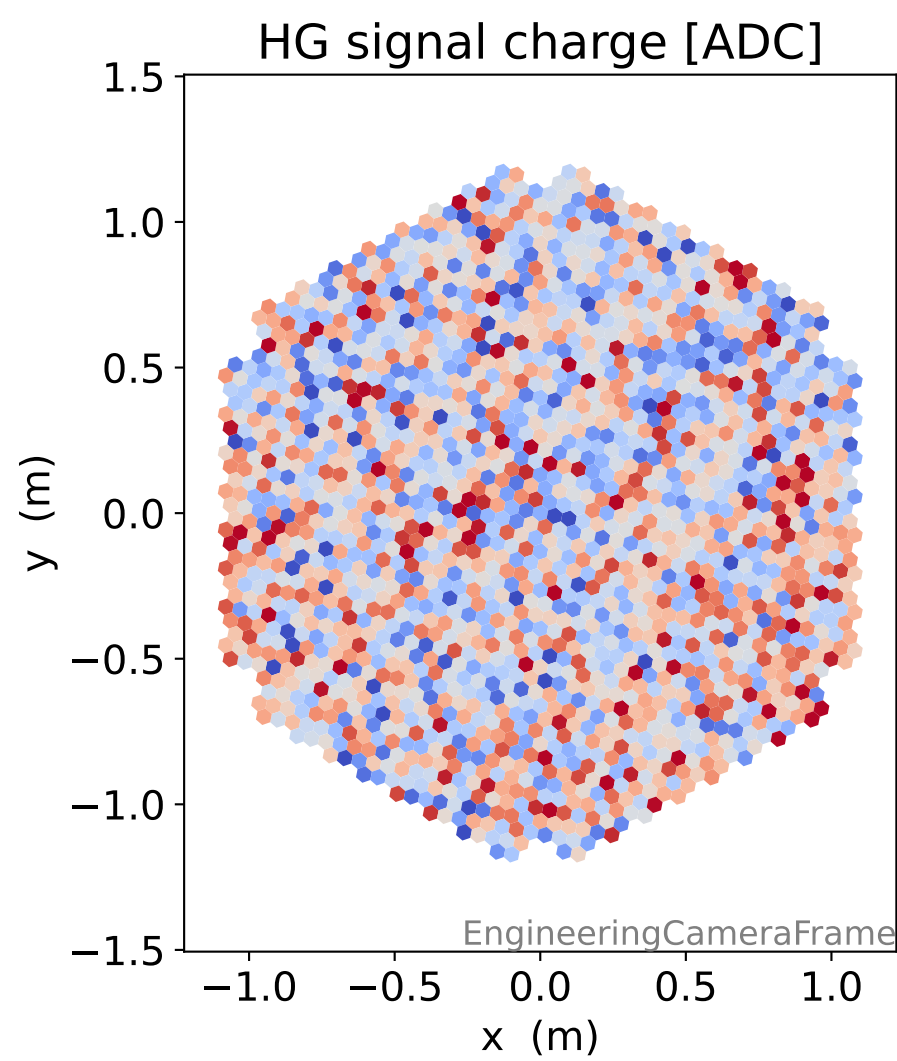

Run 2765

Run 2765

Run 2765 channel: HG

FF sample of 10000 events

pedestal sample of 10000 events

Run 2765 channel: LG

FF sample of 10000 events

pedestal sample of 10000 events