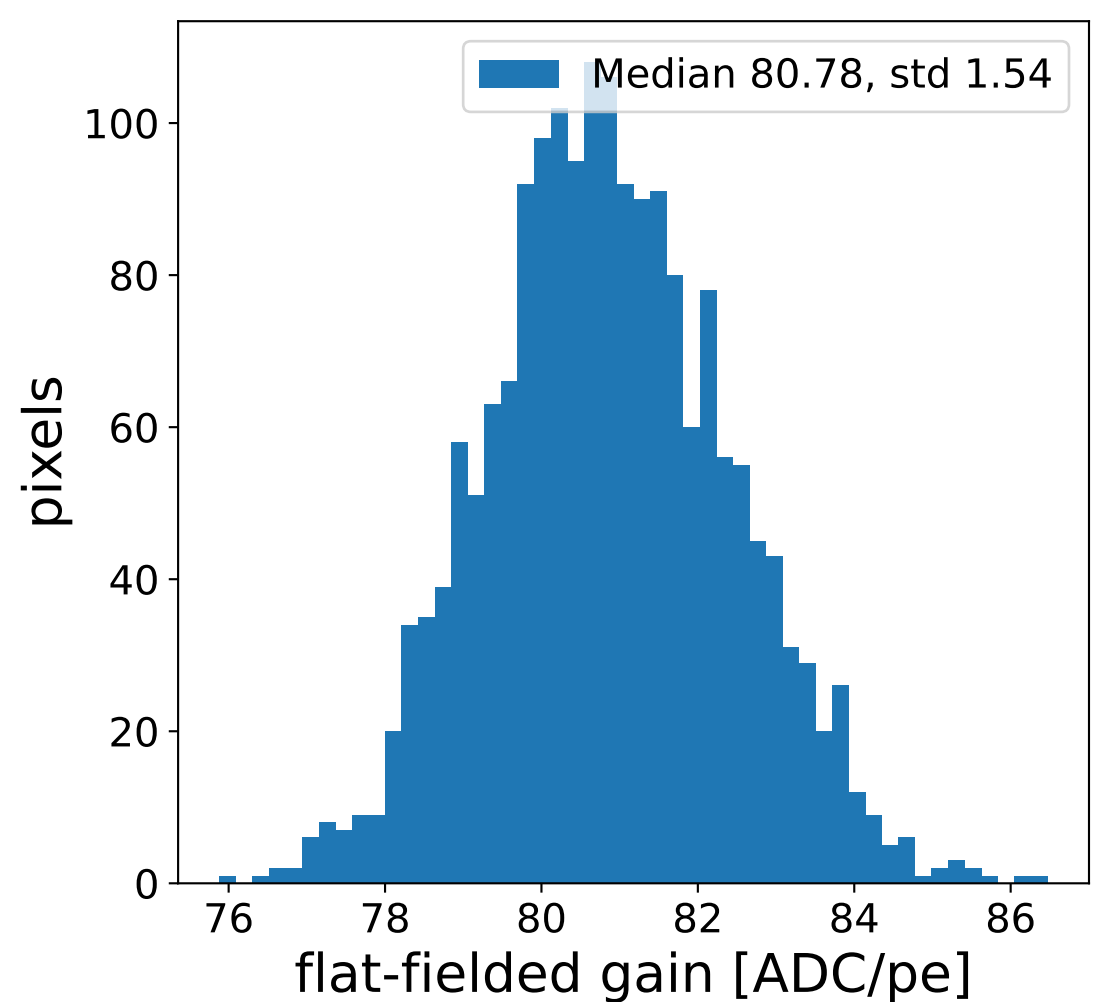

Run 2765

Run 2765

Run 2765 channel: HG

FF sample of 10000 events

pedestal sample of 10000 events

Run 2765 channel: LG

FF sample of 10000 events

pedestal sample of 10000 events