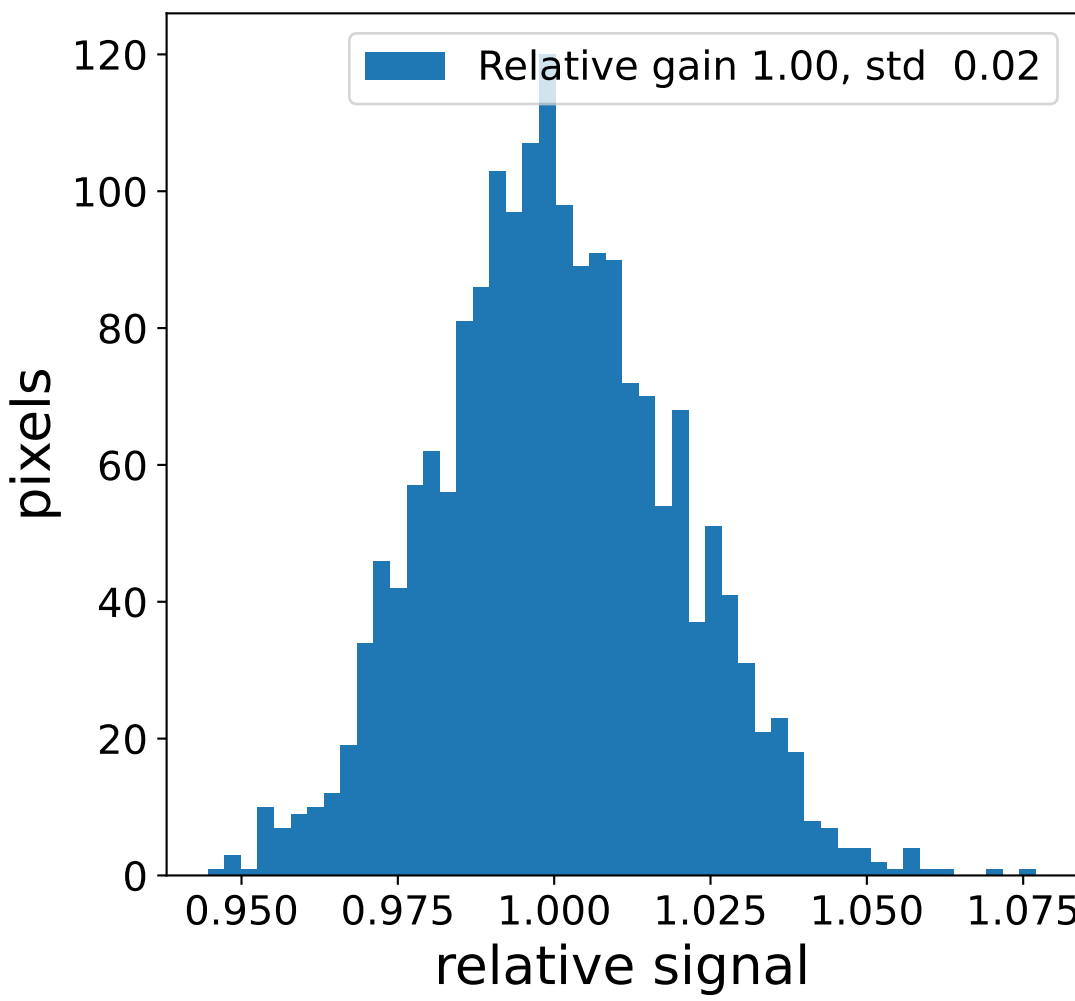

Run 2765

Run 2765

Run 2765 channel: HG

FF sample of 10000 events

pedestal sample of 10000 events

Run 2765 channel: LG

FF sample of 10000 events

pedestal sample of 10000 events