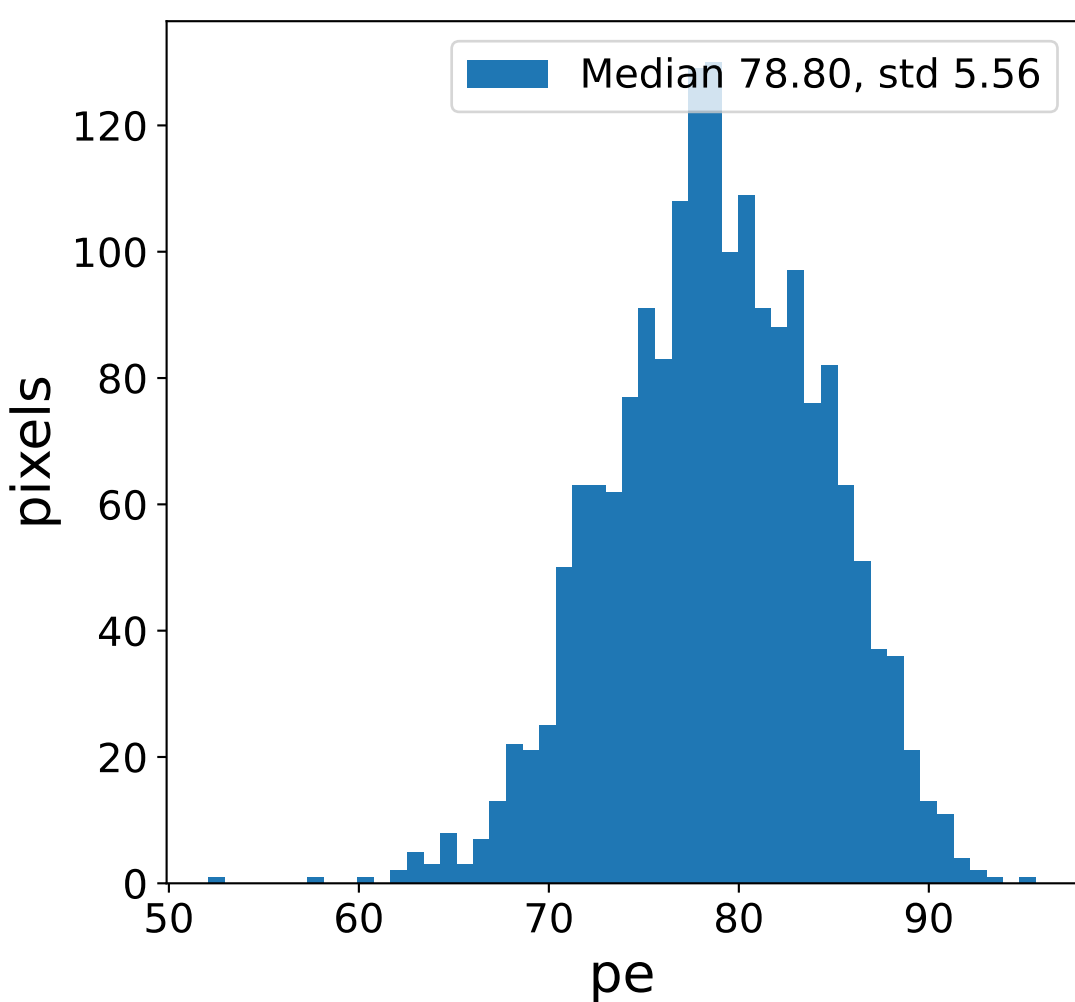

Run 2765

Run 2765

Run 2765 channel: HG

FF sample of 10000 events

pedestal sample of 10000 events

Run 2765 channel: LG

FF sample of 10000 events

pedestal sample of 10000 events