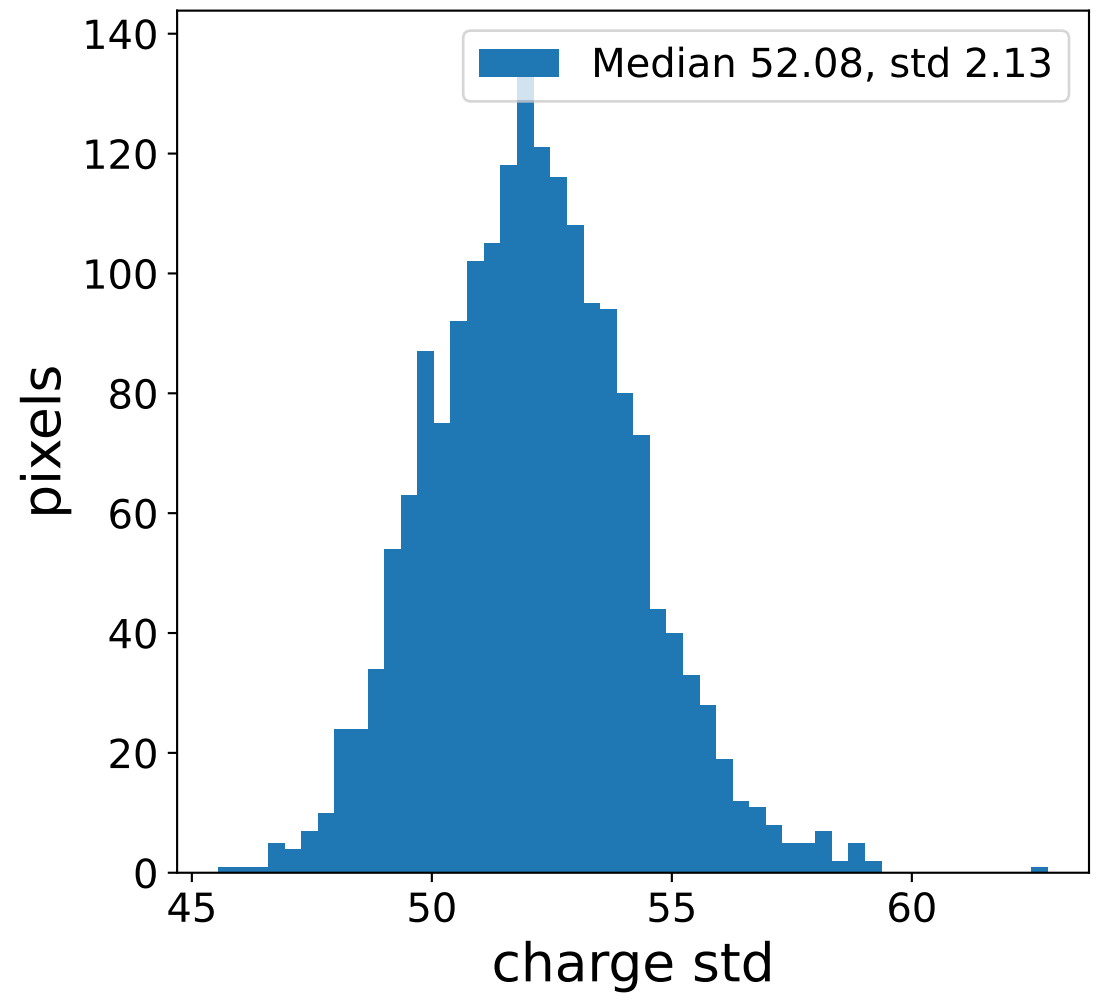

Run 2765

Run 2765

Run 2765 channel: HG

FF sample of 10000 events

pedestal sample of 10000 events

Run 2765 channel: LG

FF sample of 10000 events

pedestal sample of 10000 events