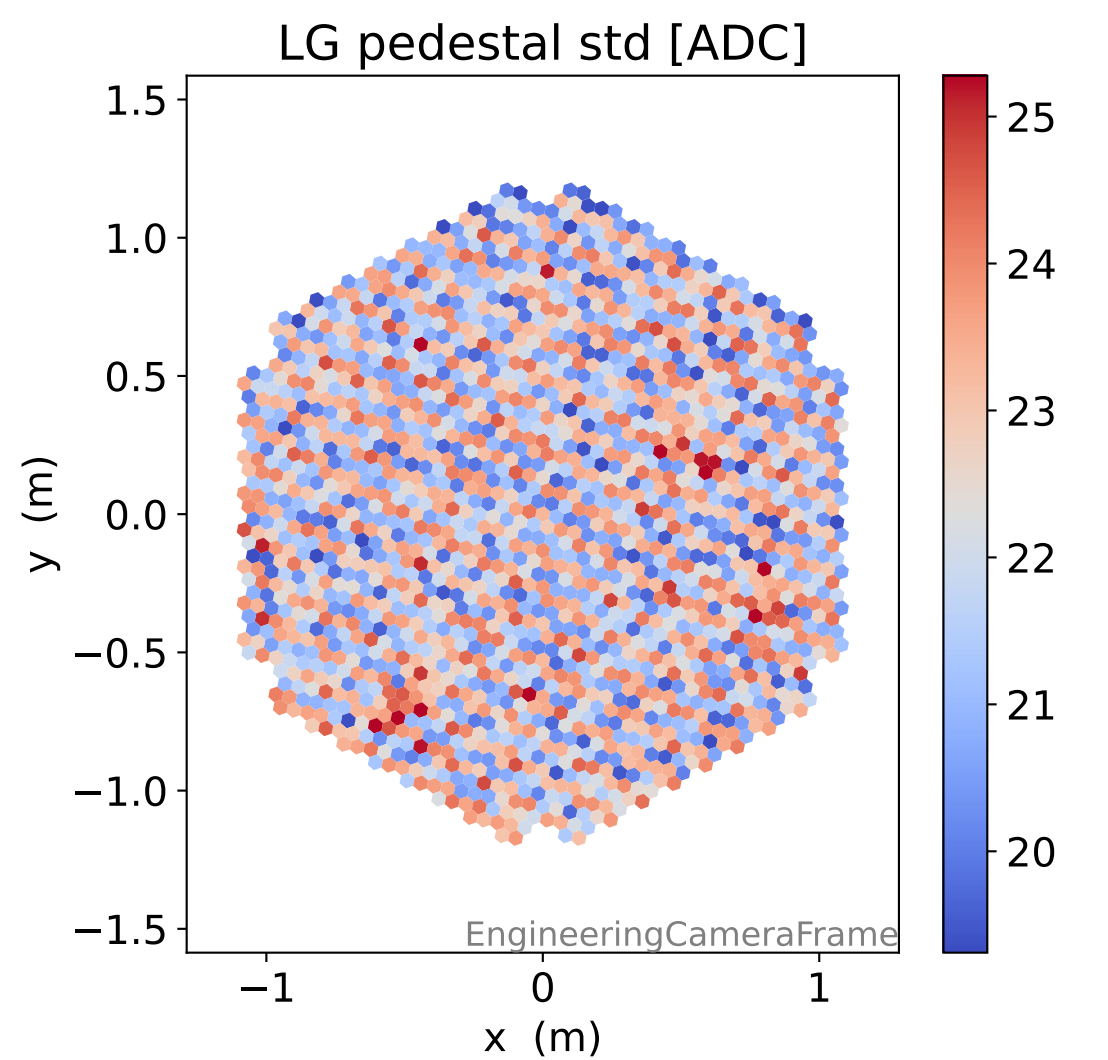

Run 2765

Run 2765

Run 2765 channel: HG

FF sample of 10000 events

pedestal sample of 10000 events

Run 2765 channel: LG

FF sample of 10000 events

pedestal sample of 10000 events