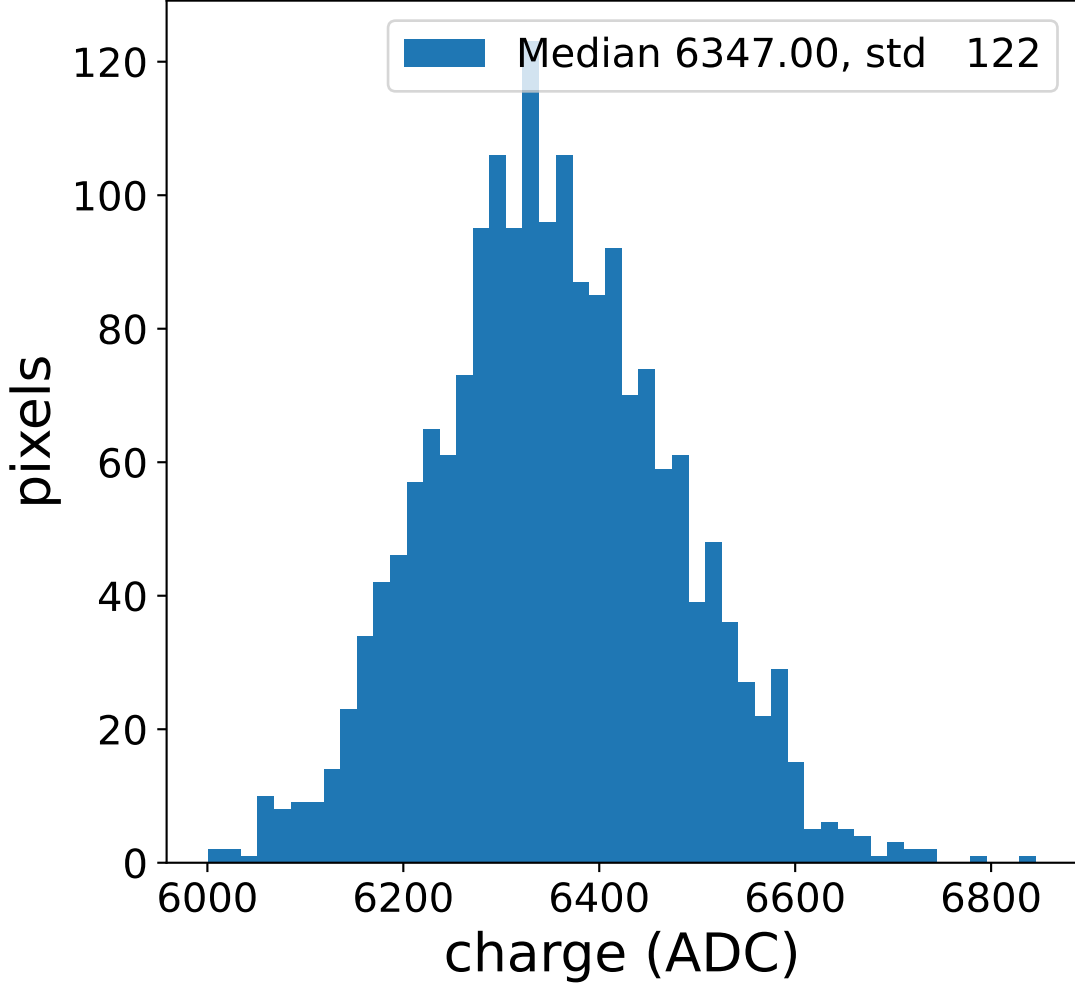

Run 2765

Run 2765

Run 2765 channel: HG

FF sample of 10000 events

pedestal sample of 10000 events

Run 2765 channel: LG

FF sample of 10000 events

pedestal sample of 10000 events