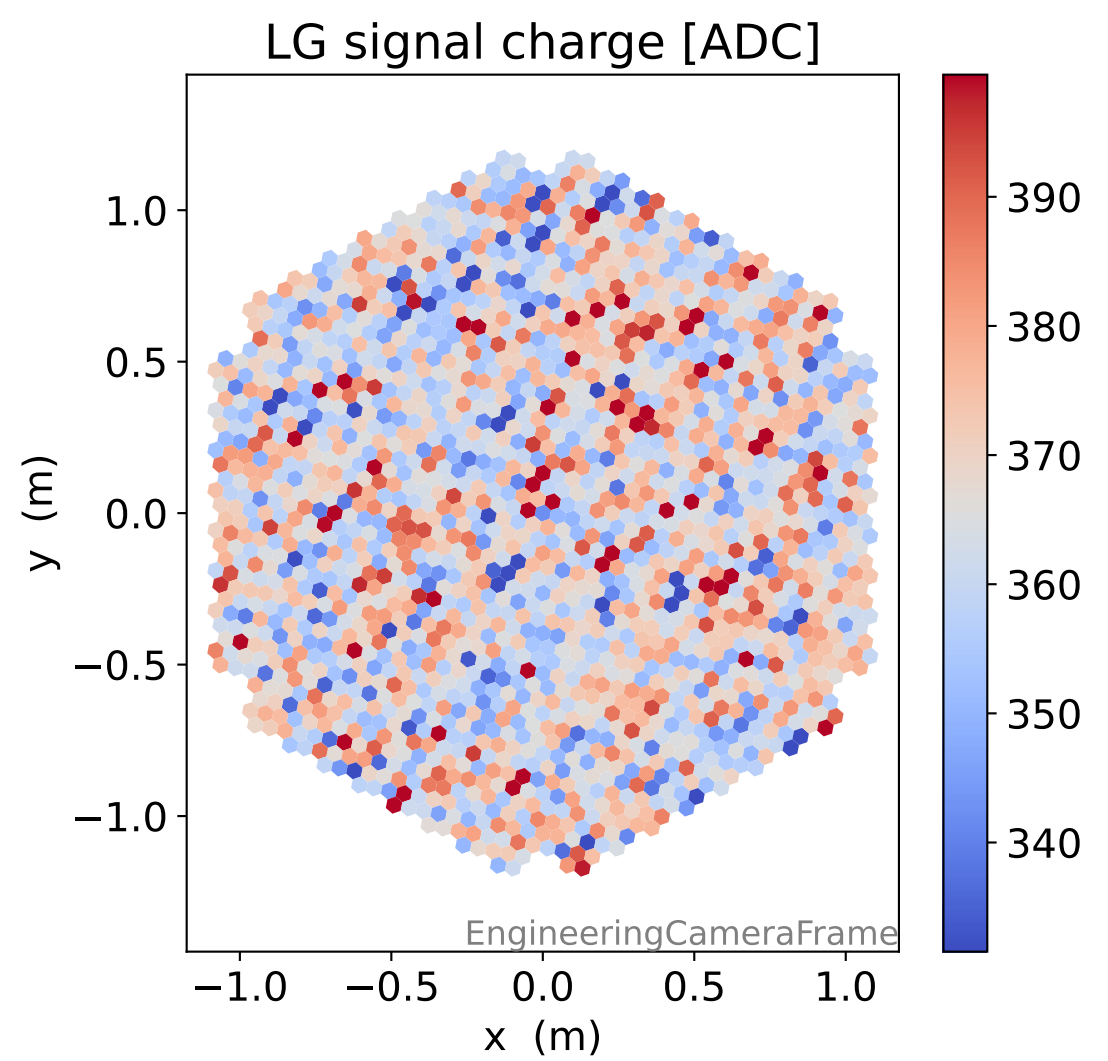

Run 2765

Run 2765

Run 2765 channel: HG

FF sample of 10000 events

pedestal sample of 10000 events

Run 2765 channel: LG

FF sample of 10000 events

pedestal sample of 10000 events