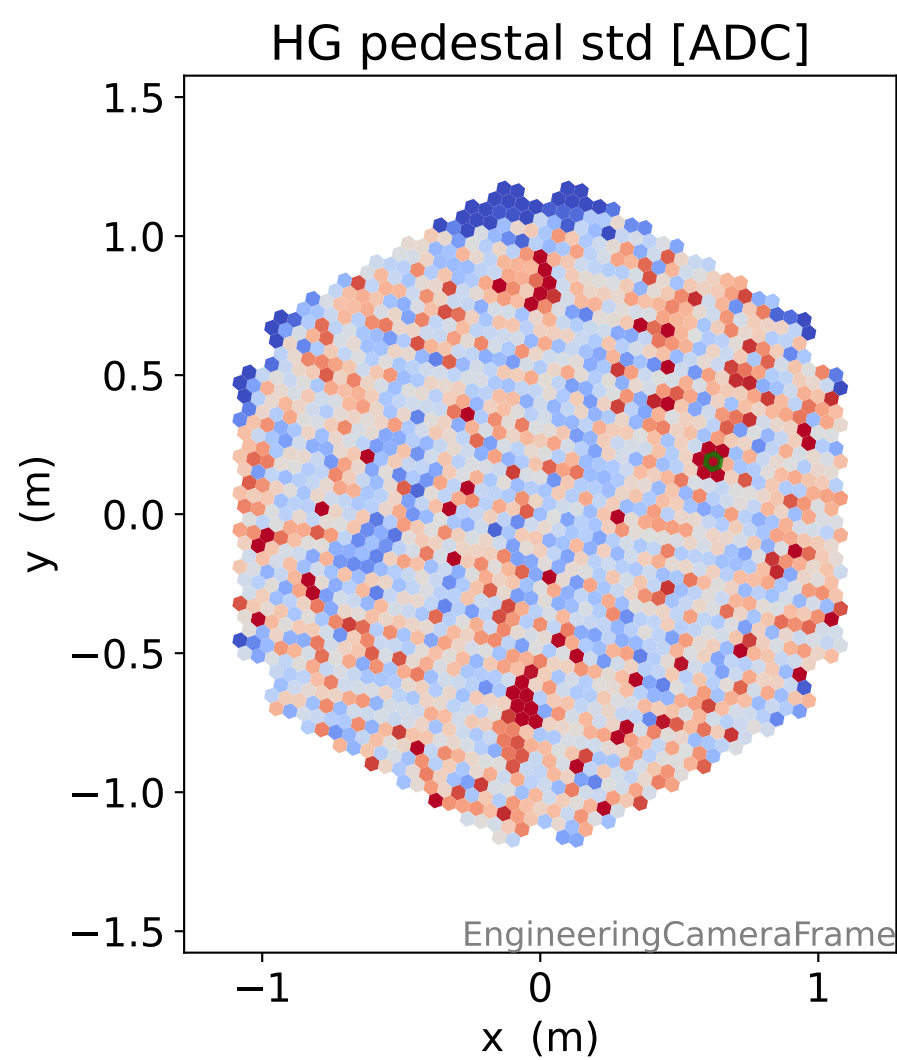

Run 2765

Run 2765

Run 2765 channel: HG

FF sample of 10000 events

pedestal sample of 10000 events

Run 2765 channel: LG

FF sample of 10000 events

pedestal sample of 10000 events