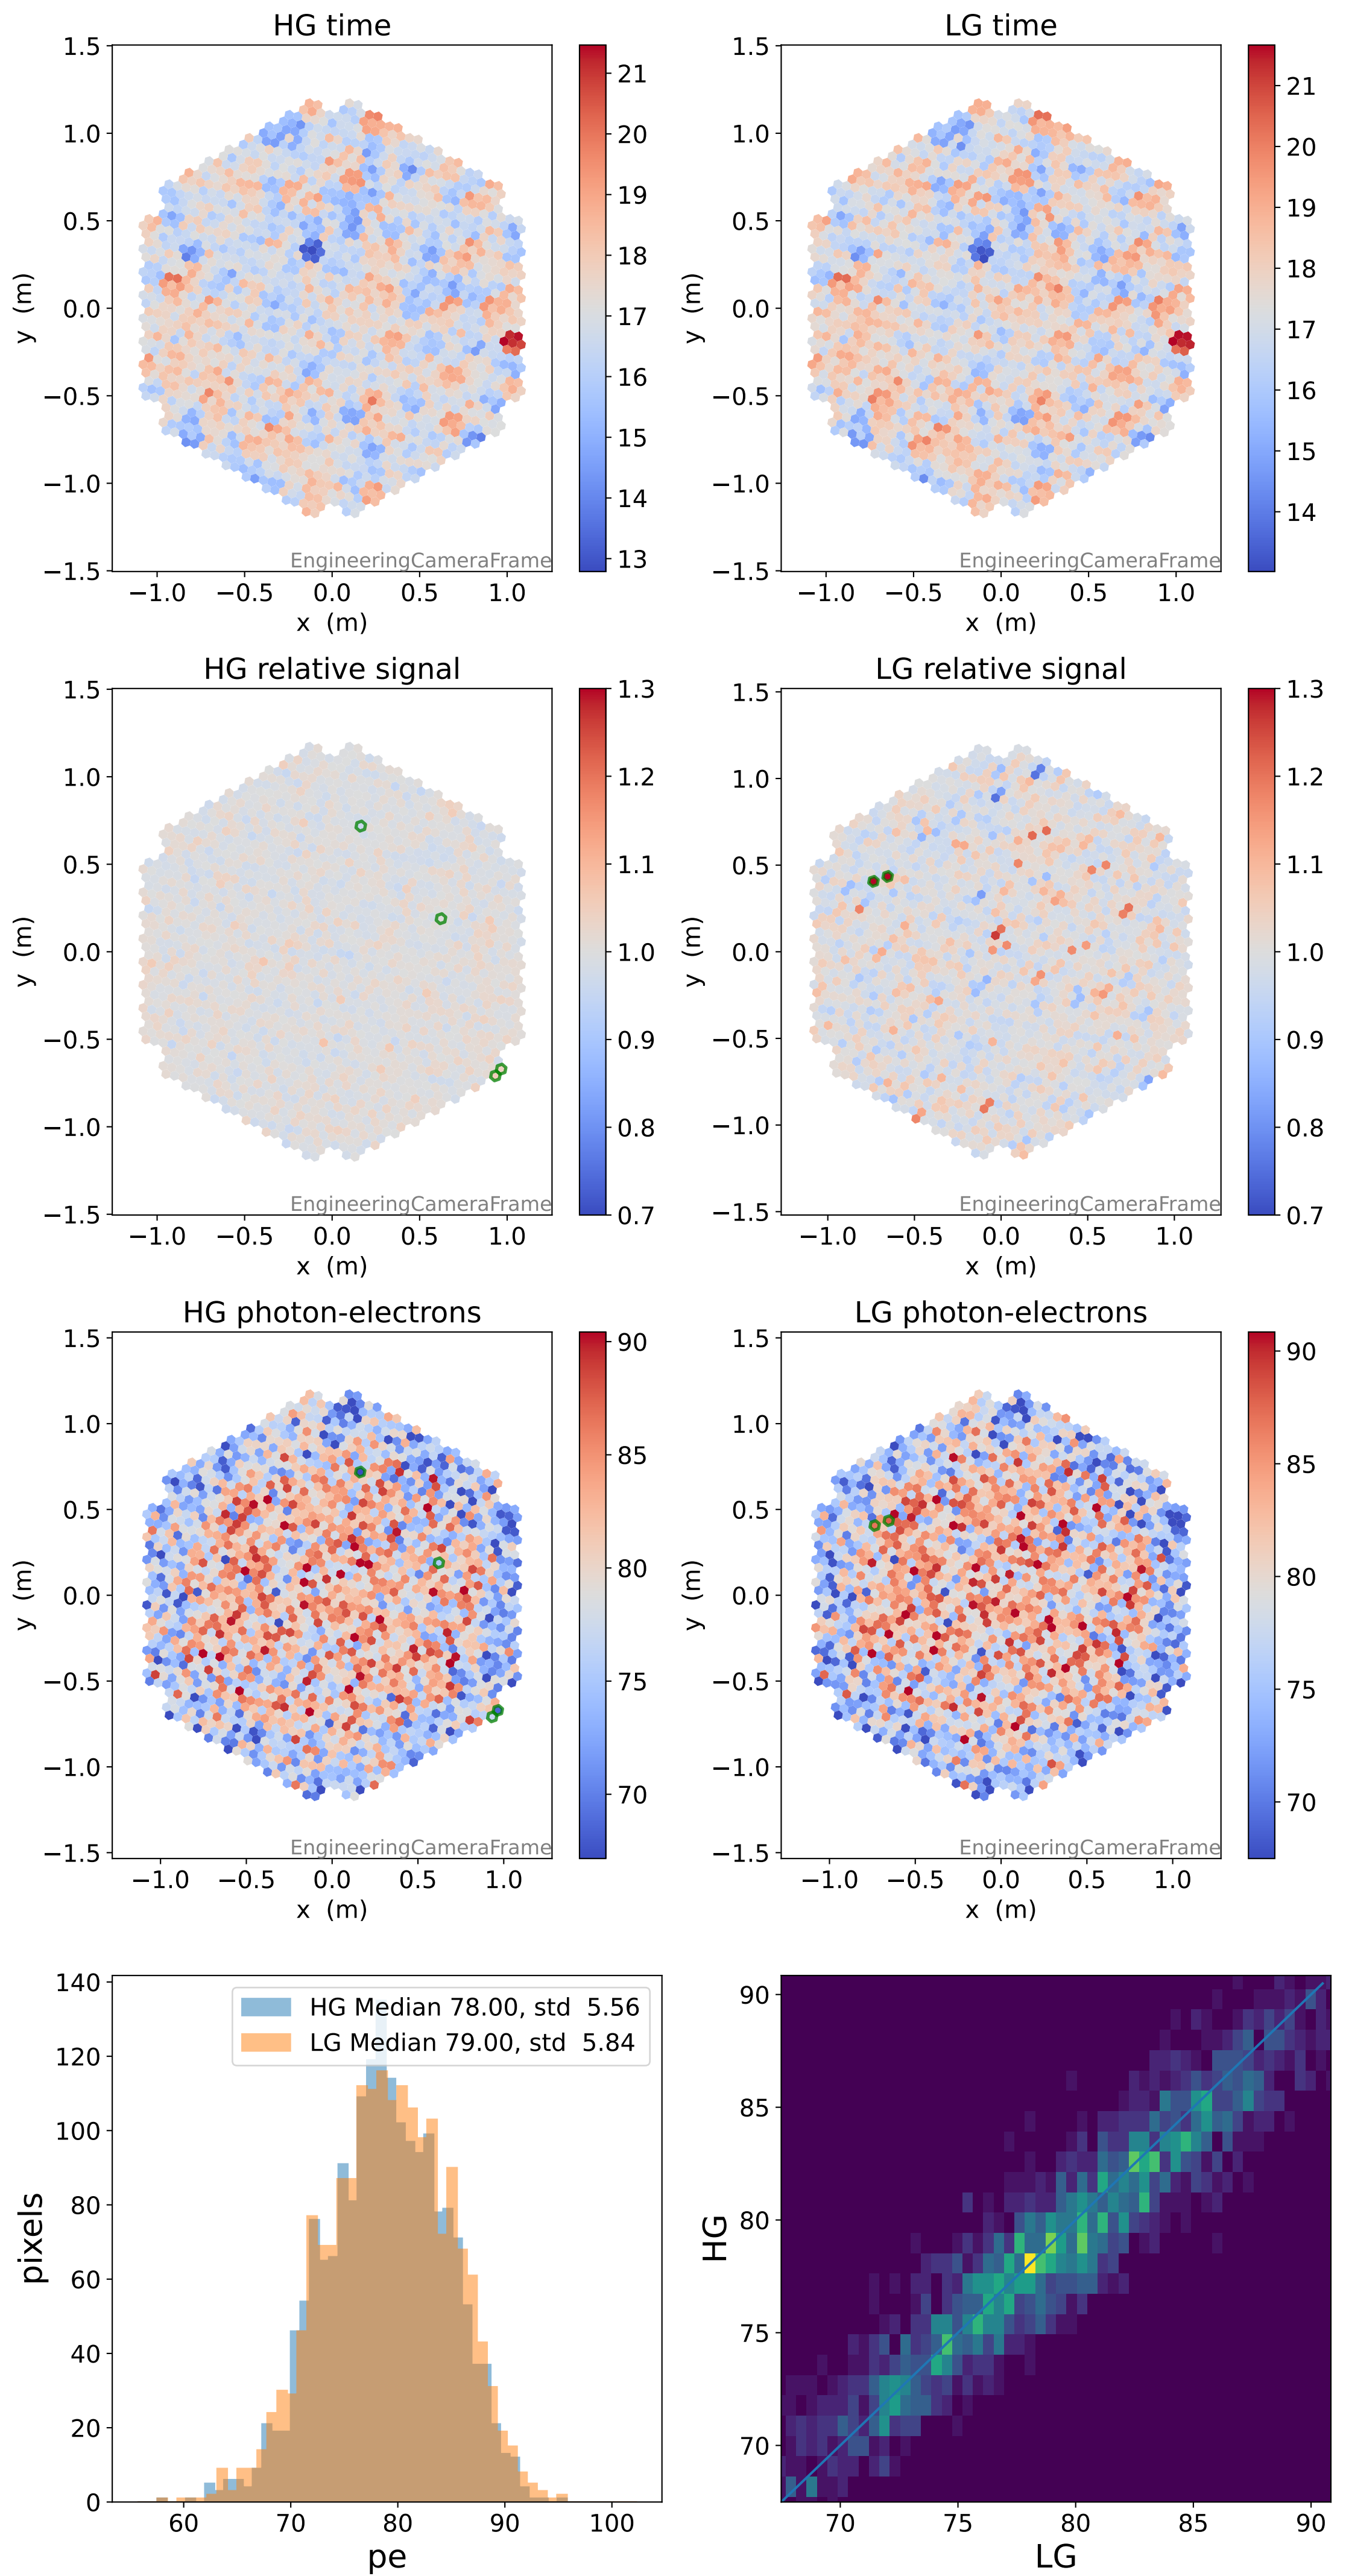

Run 2765

Run 2765

Run 2765 channel: HG

FF sample of 10000 events

pedestal sample of 10000 events

Run 2765 channel: LG

FF sample of 10000 events

pedestal sample of 10000 events