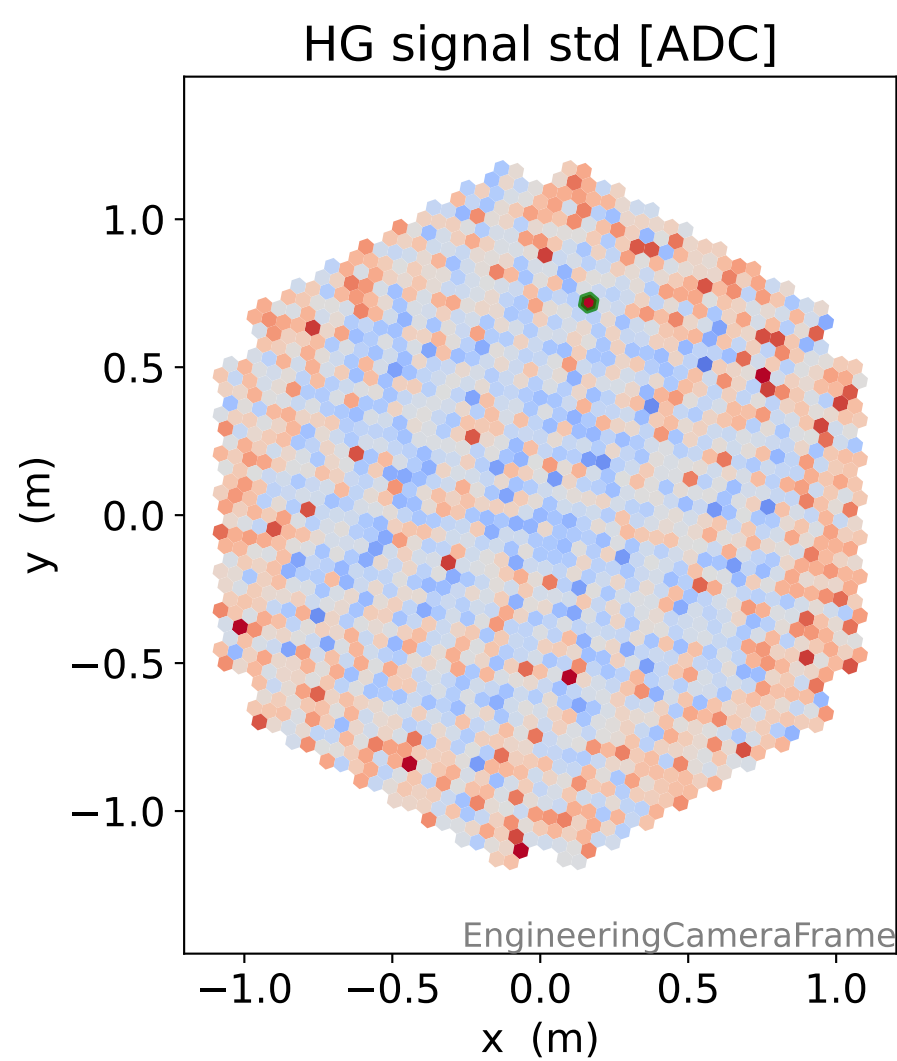

Run 2765

Run 2765

Run 2765 channel: HG

FF sample of 10000 events

pedestal sample of 10000 events

Run 2765 channel: LG

FF sample of 10000 events

pedestal sample of 10000 events