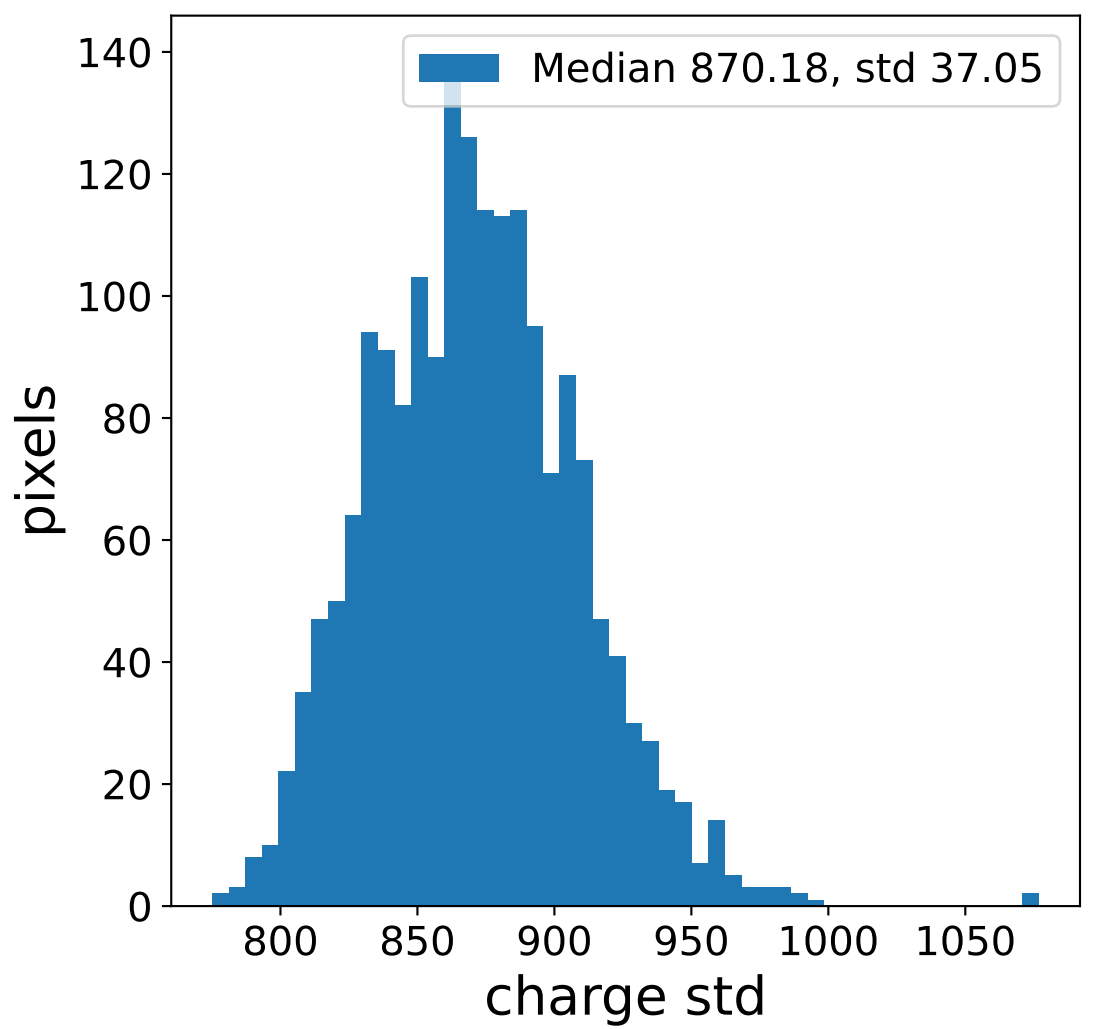

Run 2948

Run 2948

Run 2948 channel: HG

Run 2948 channel: LG