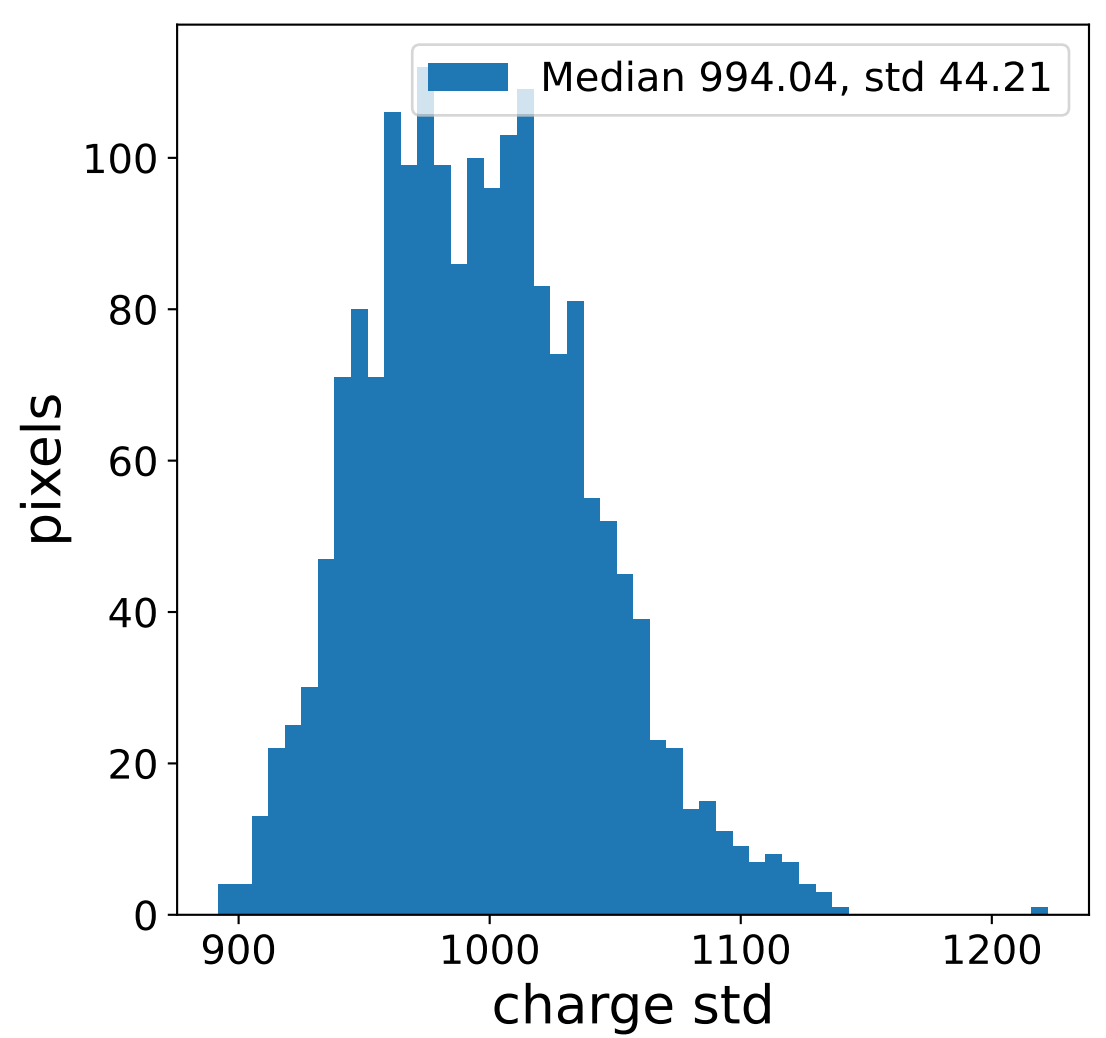

Run 2984

Run 2984

Run 2984 channel: HG

Run 2984 channel: LG