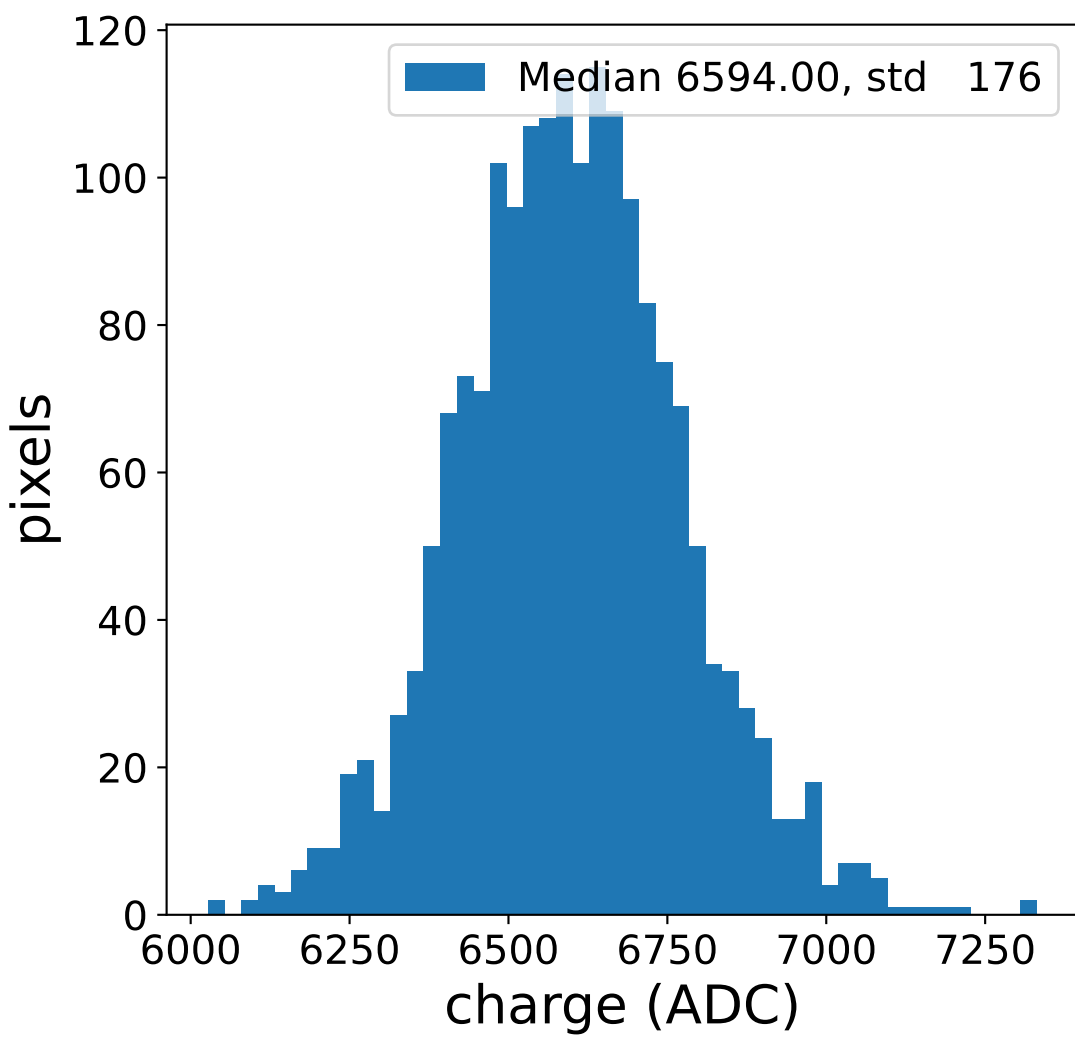

Run 2984

Run 2984

Run 2984 channel: HG

Run 2984 channel: LG