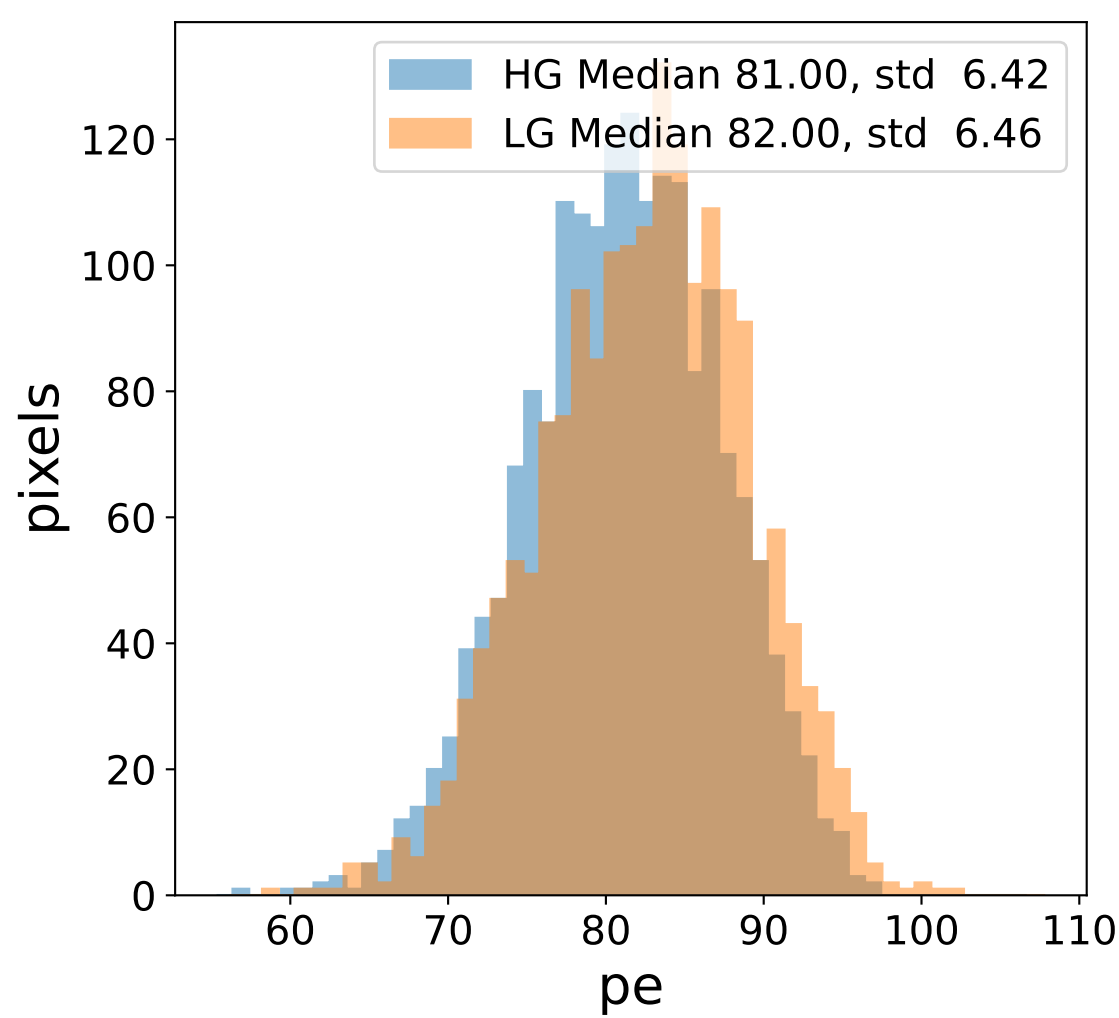

Run 2984

Run 2984

Run 2984 channel: HG

Run 2984 channel: LG