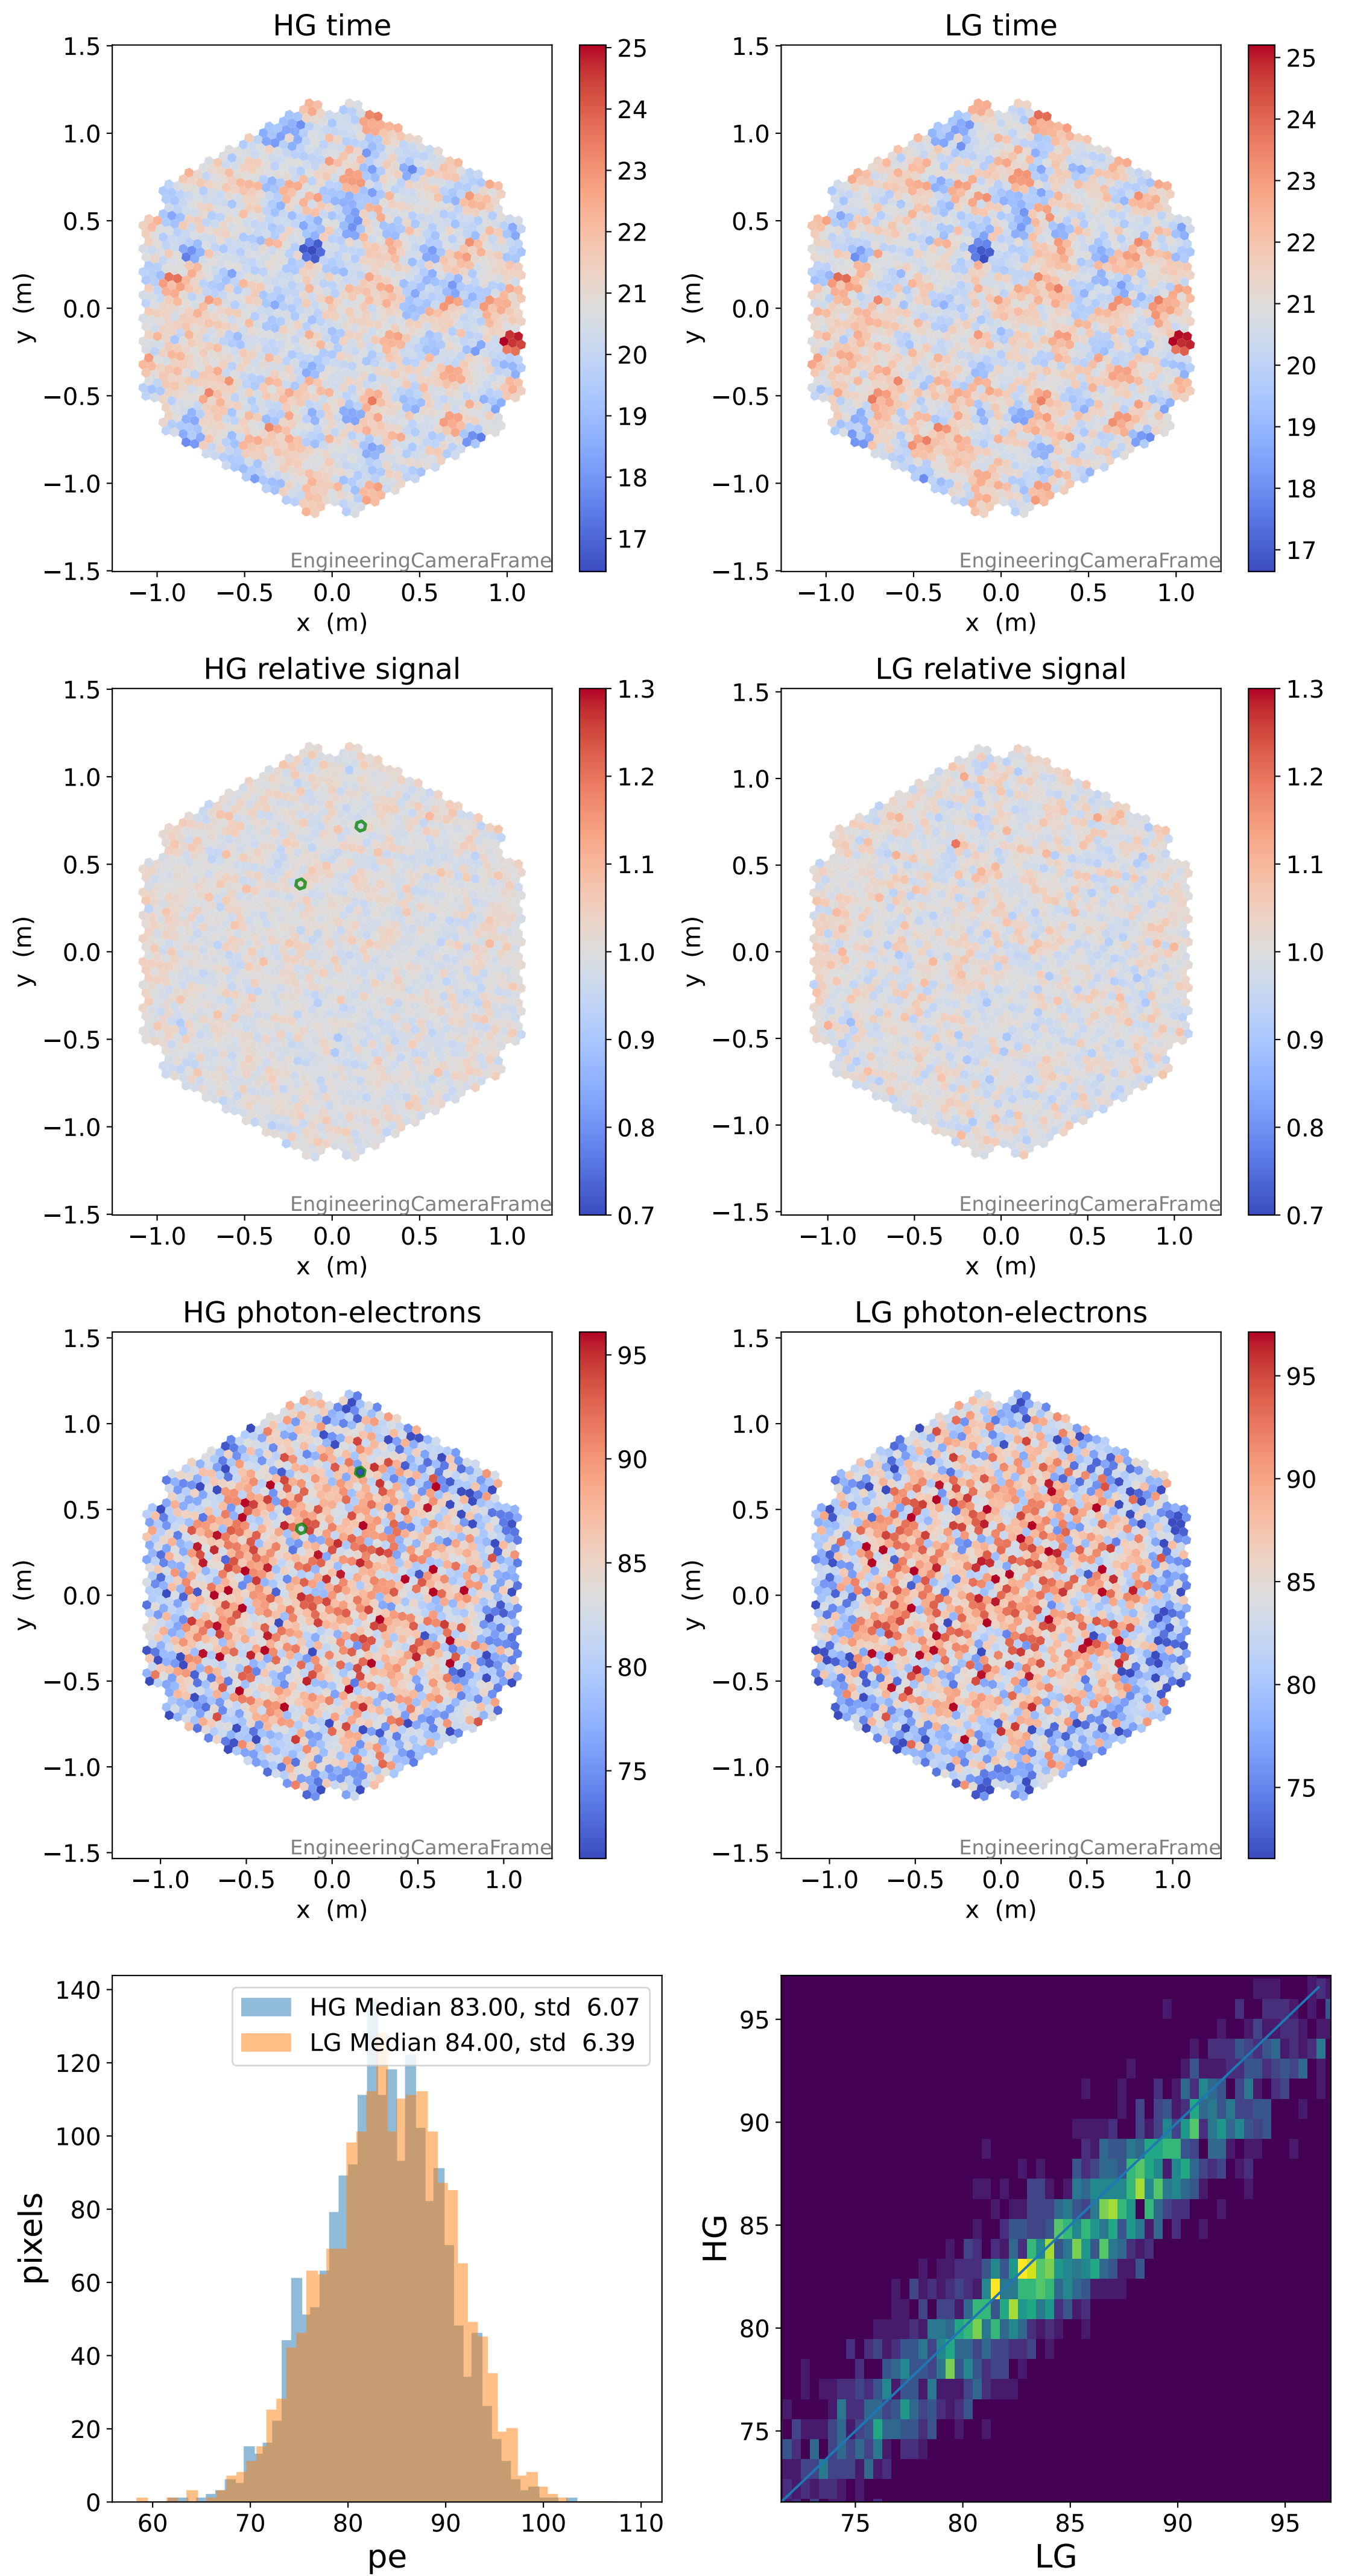

Run 3146

Run 3146

Run 3146 channel: HG

FF sample of 10000 events

pedestal sample of 10000 events

Run 3146 channel: LG

FF sample of 10000 events

pedestal sample of 10000 events