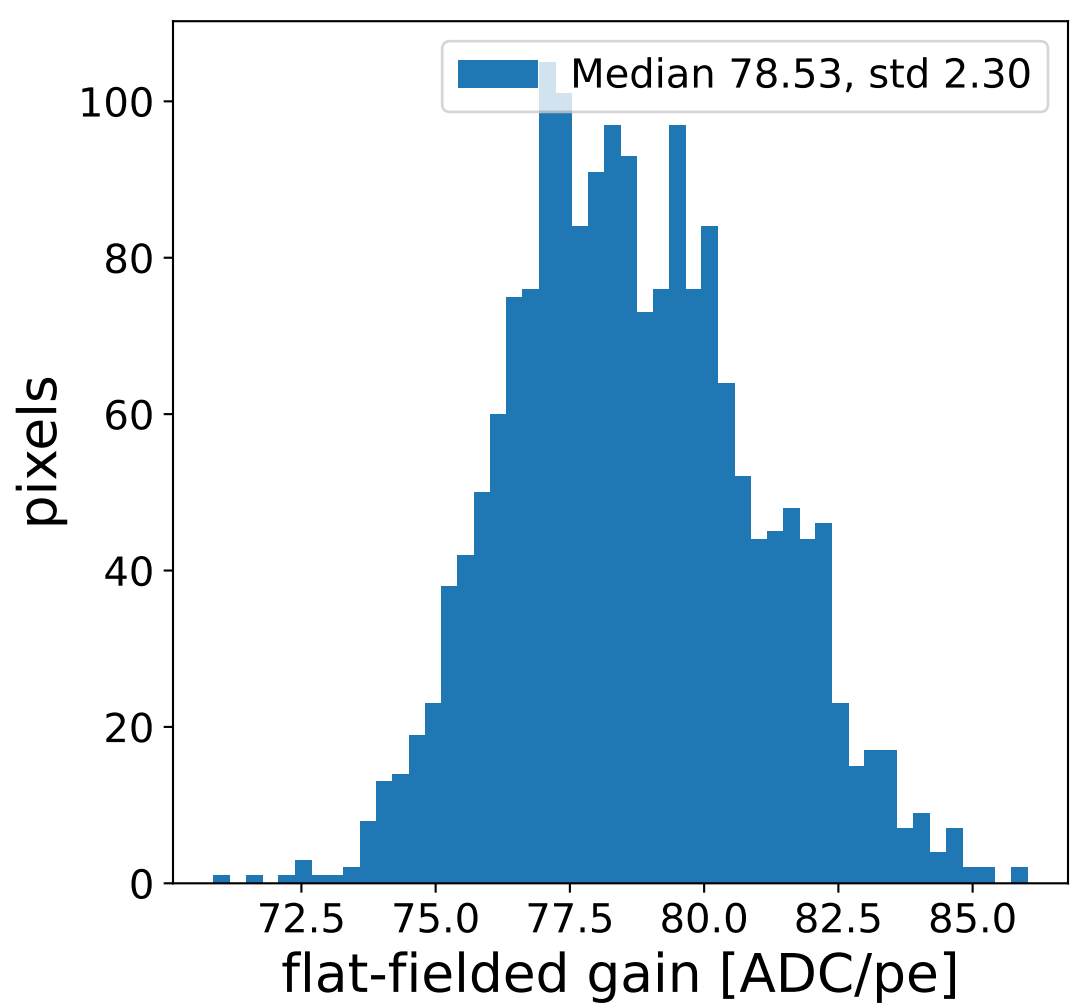

Run 3146

Run 3146

Run 3146 channel: HG

FF sample of 10000 events

pedestal sample of 10000 events

Run 3146 channel: LG

FF sample of 10000 events

pedestal sample of 10000 events