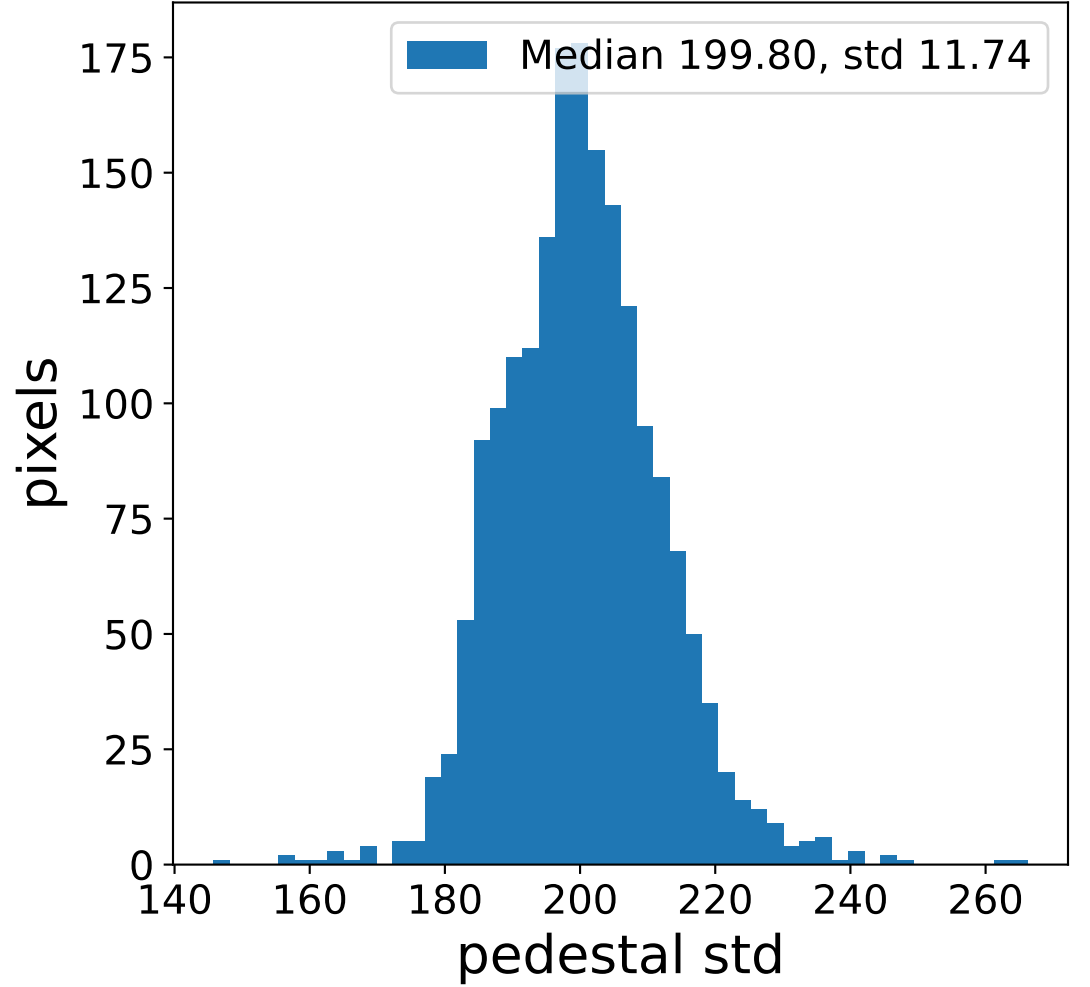

Run 3146

Run 3146

Run 3146 channel: HG

FF sample of 10000 events

pedestal sample of 10000 events

Run 3146 channel: LG

FF sample of 10000 events

pedestal sample of 10000 events