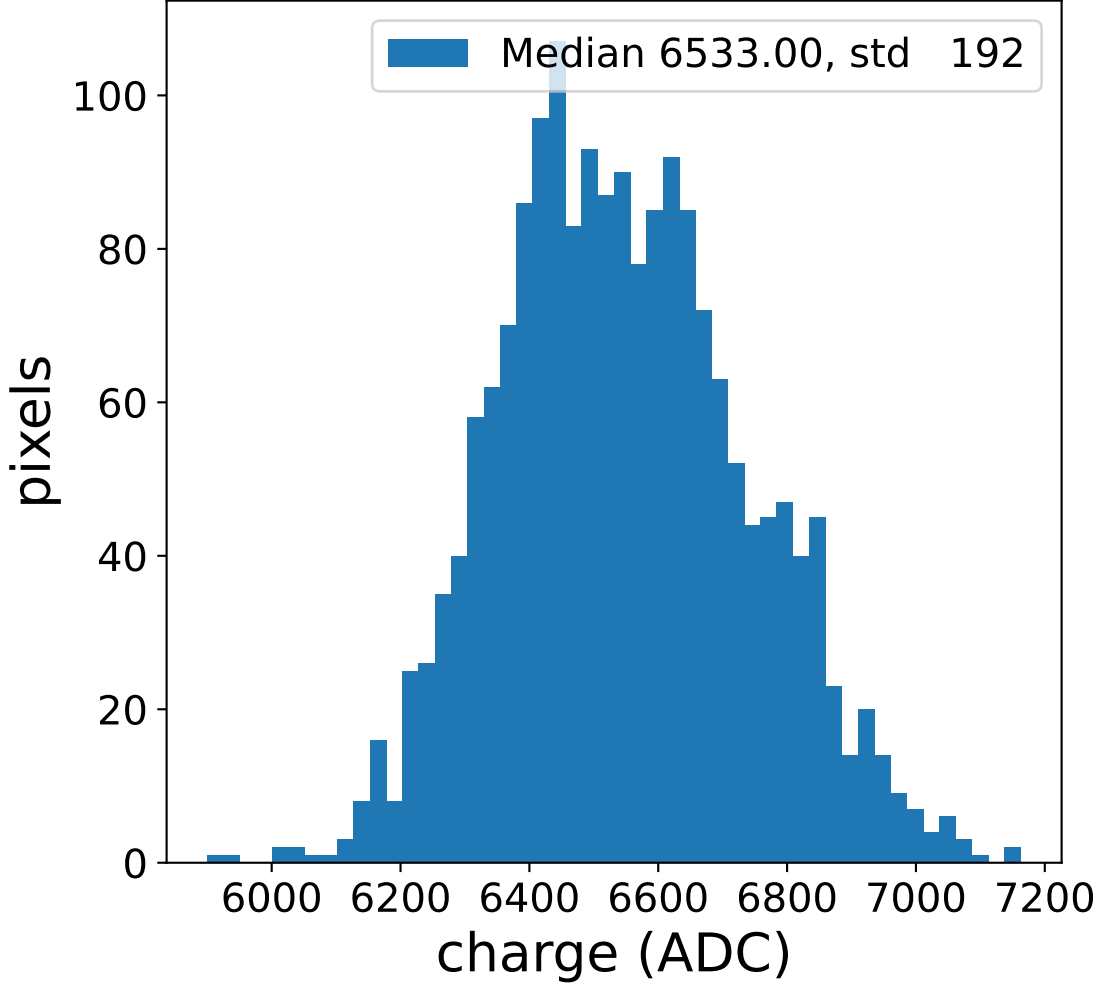

Run 3146

Run 3146

Run 3146 channel: HG

FF sample of 10000 events

pedestal sample of 10000 events

Run 3146 channel: LG

FF sample of 10000 events

pedestal sample of 10000 events