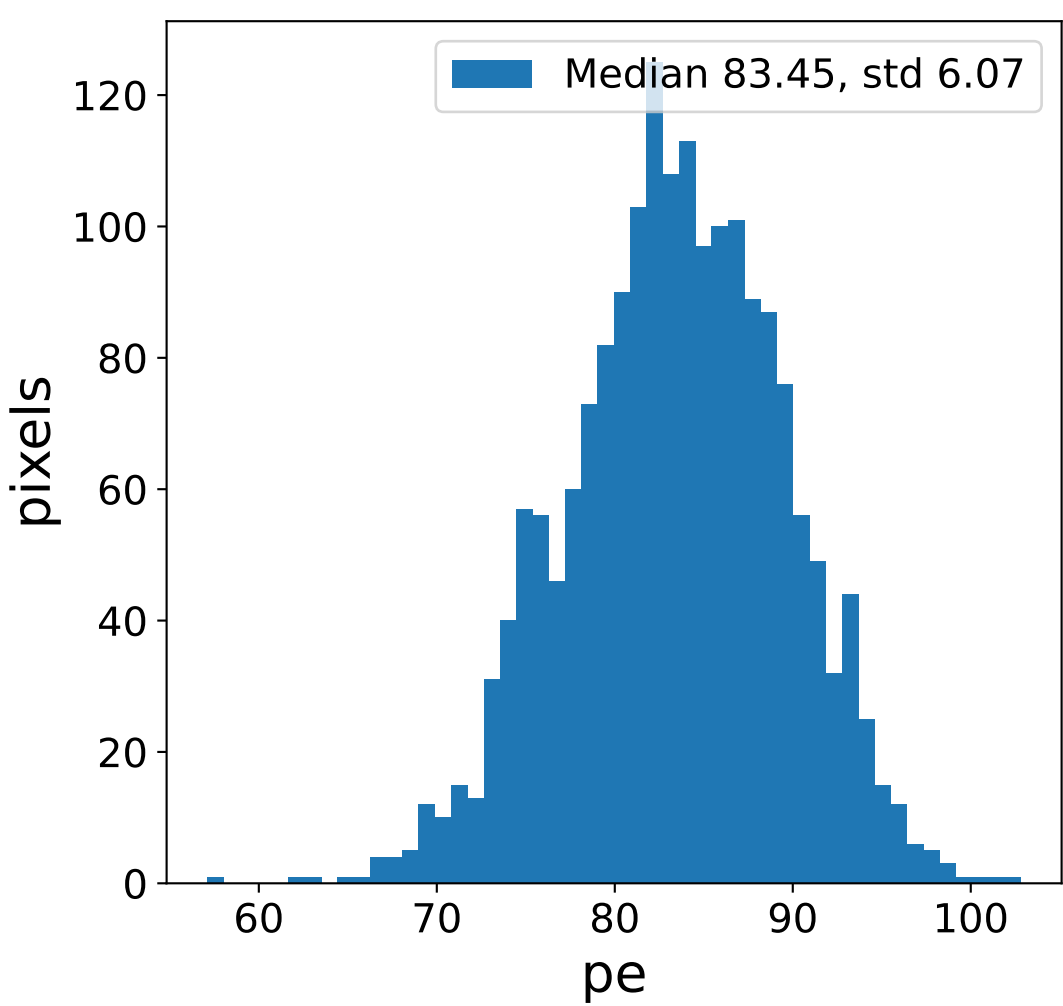

Run 3146

Run 3146

Run 3146 channel: HG

FF sample of 10000 events

pedestal sample of 10000 events

Run 3146 channel: LG

FF sample of 10000 events

pedestal sample of 10000 events