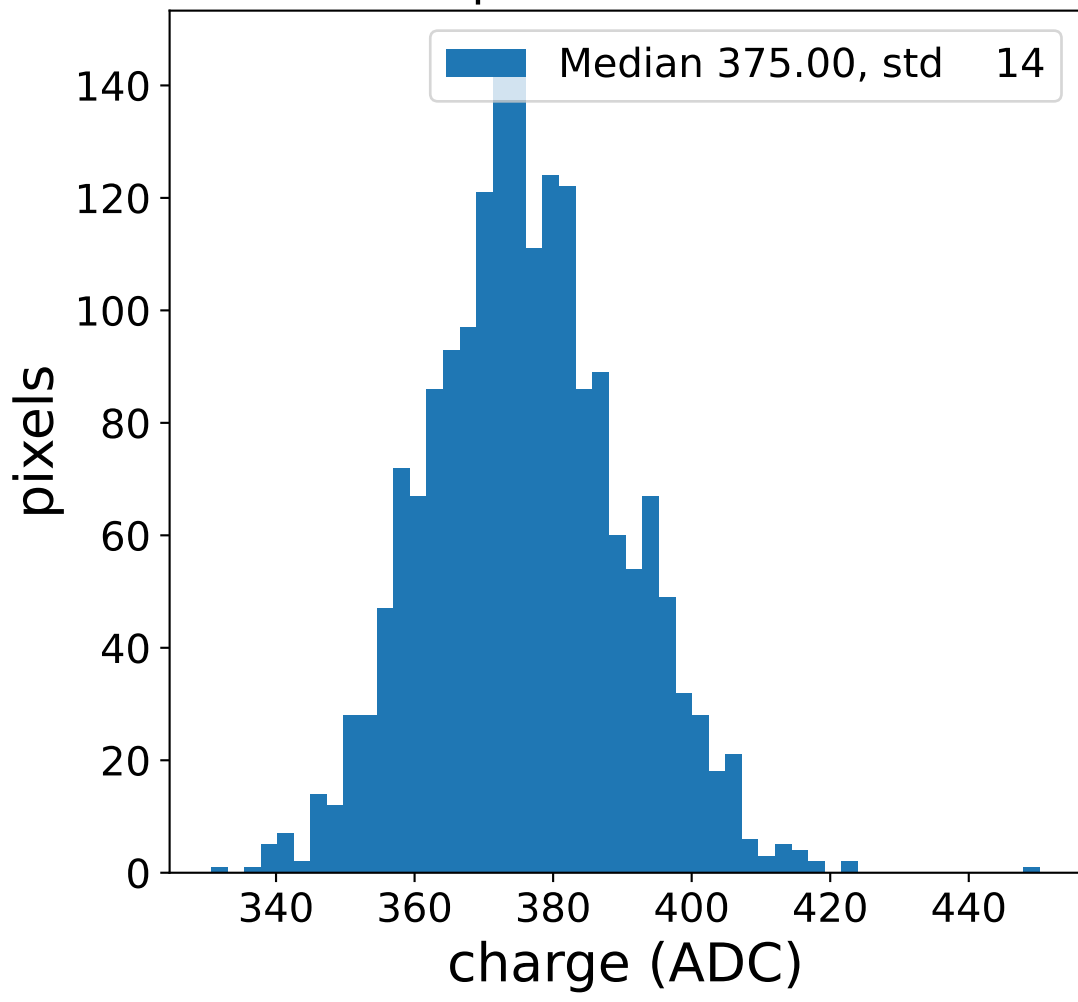

Run 3146

Run 3146

Run 3146 channel: HG

FF sample of 10000 events

pedestal sample of 10000 events

Run 3146 channel: LG

FF sample of 10000 events

pedestal sample of 10000 events