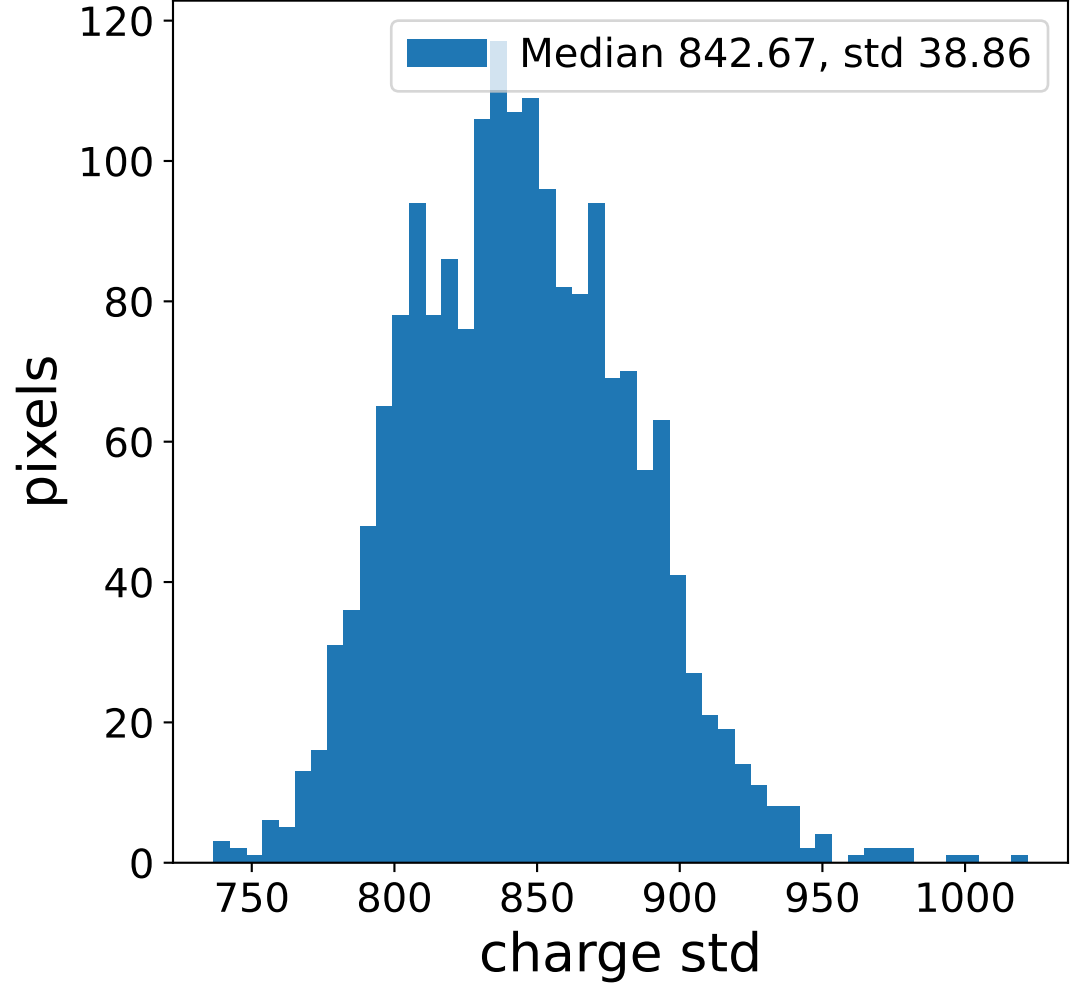

Run 3146

Run 3146

Run 3146 channel: HG

FF sample of 10000 events

pedestal sample of 10000 events

Run 3146 channel: LG

FF sample of 10000 events

pedestal sample of 10000 events