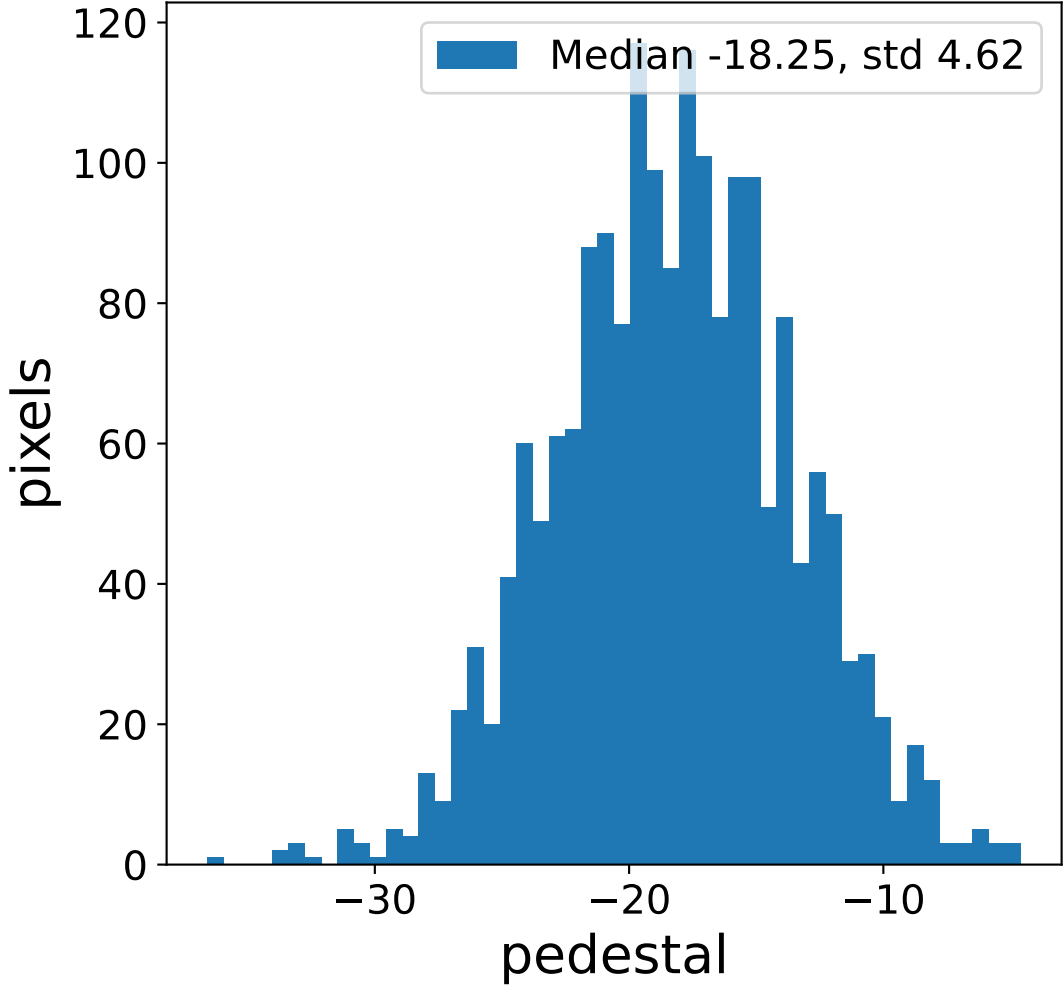

Run 3146

Run 3146

Run 3146 channel: HG

FF sample of 10000 events

pedestal sample of 10000 events

Run 3146 channel: LG

FF sample of 10000 events

pedestal sample of 10000 events