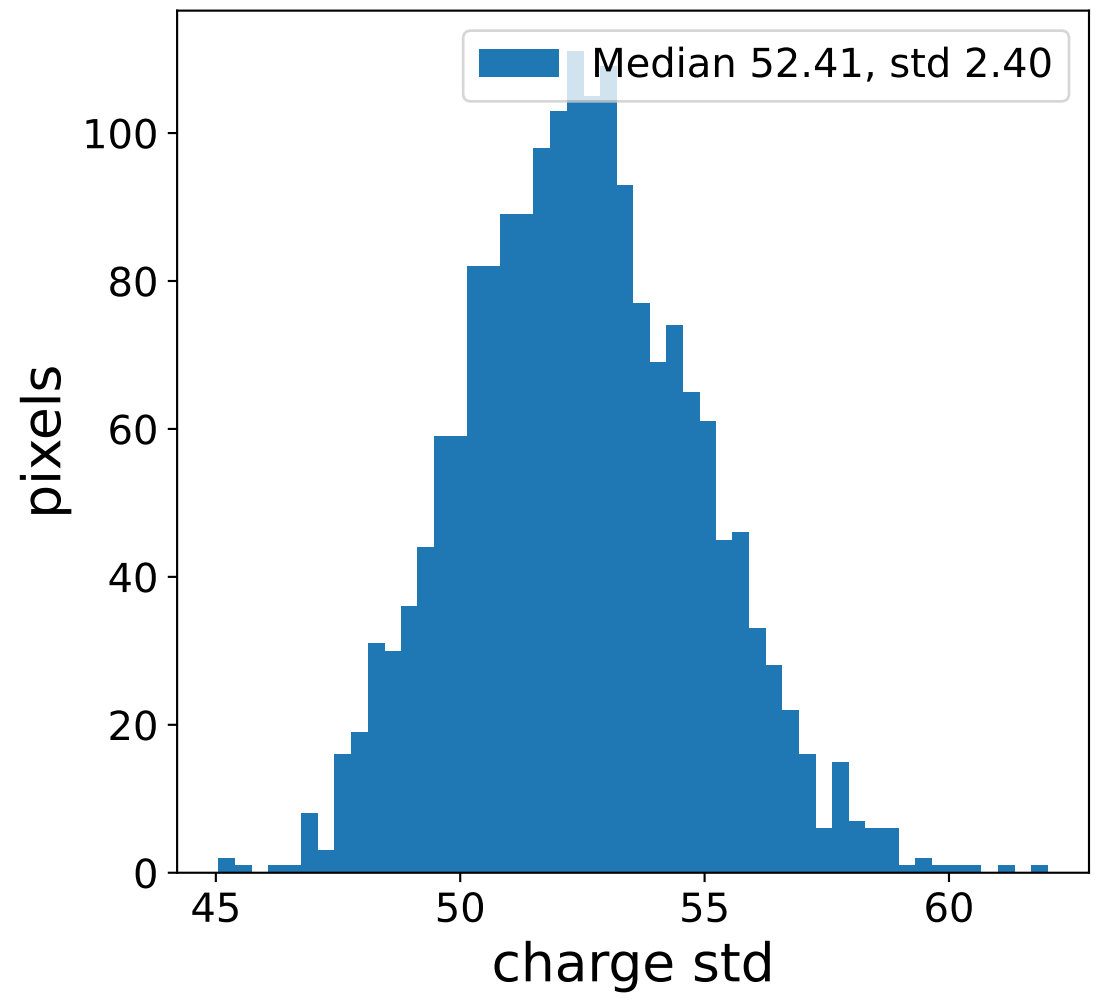

Run 3146

Run 3146

Run 3146 channel: HG

FF sample of 10000 events

pedestal sample of 10000 events

Run 3146 channel: LG

FF sample of 10000 events

pedestal sample of 10000 events