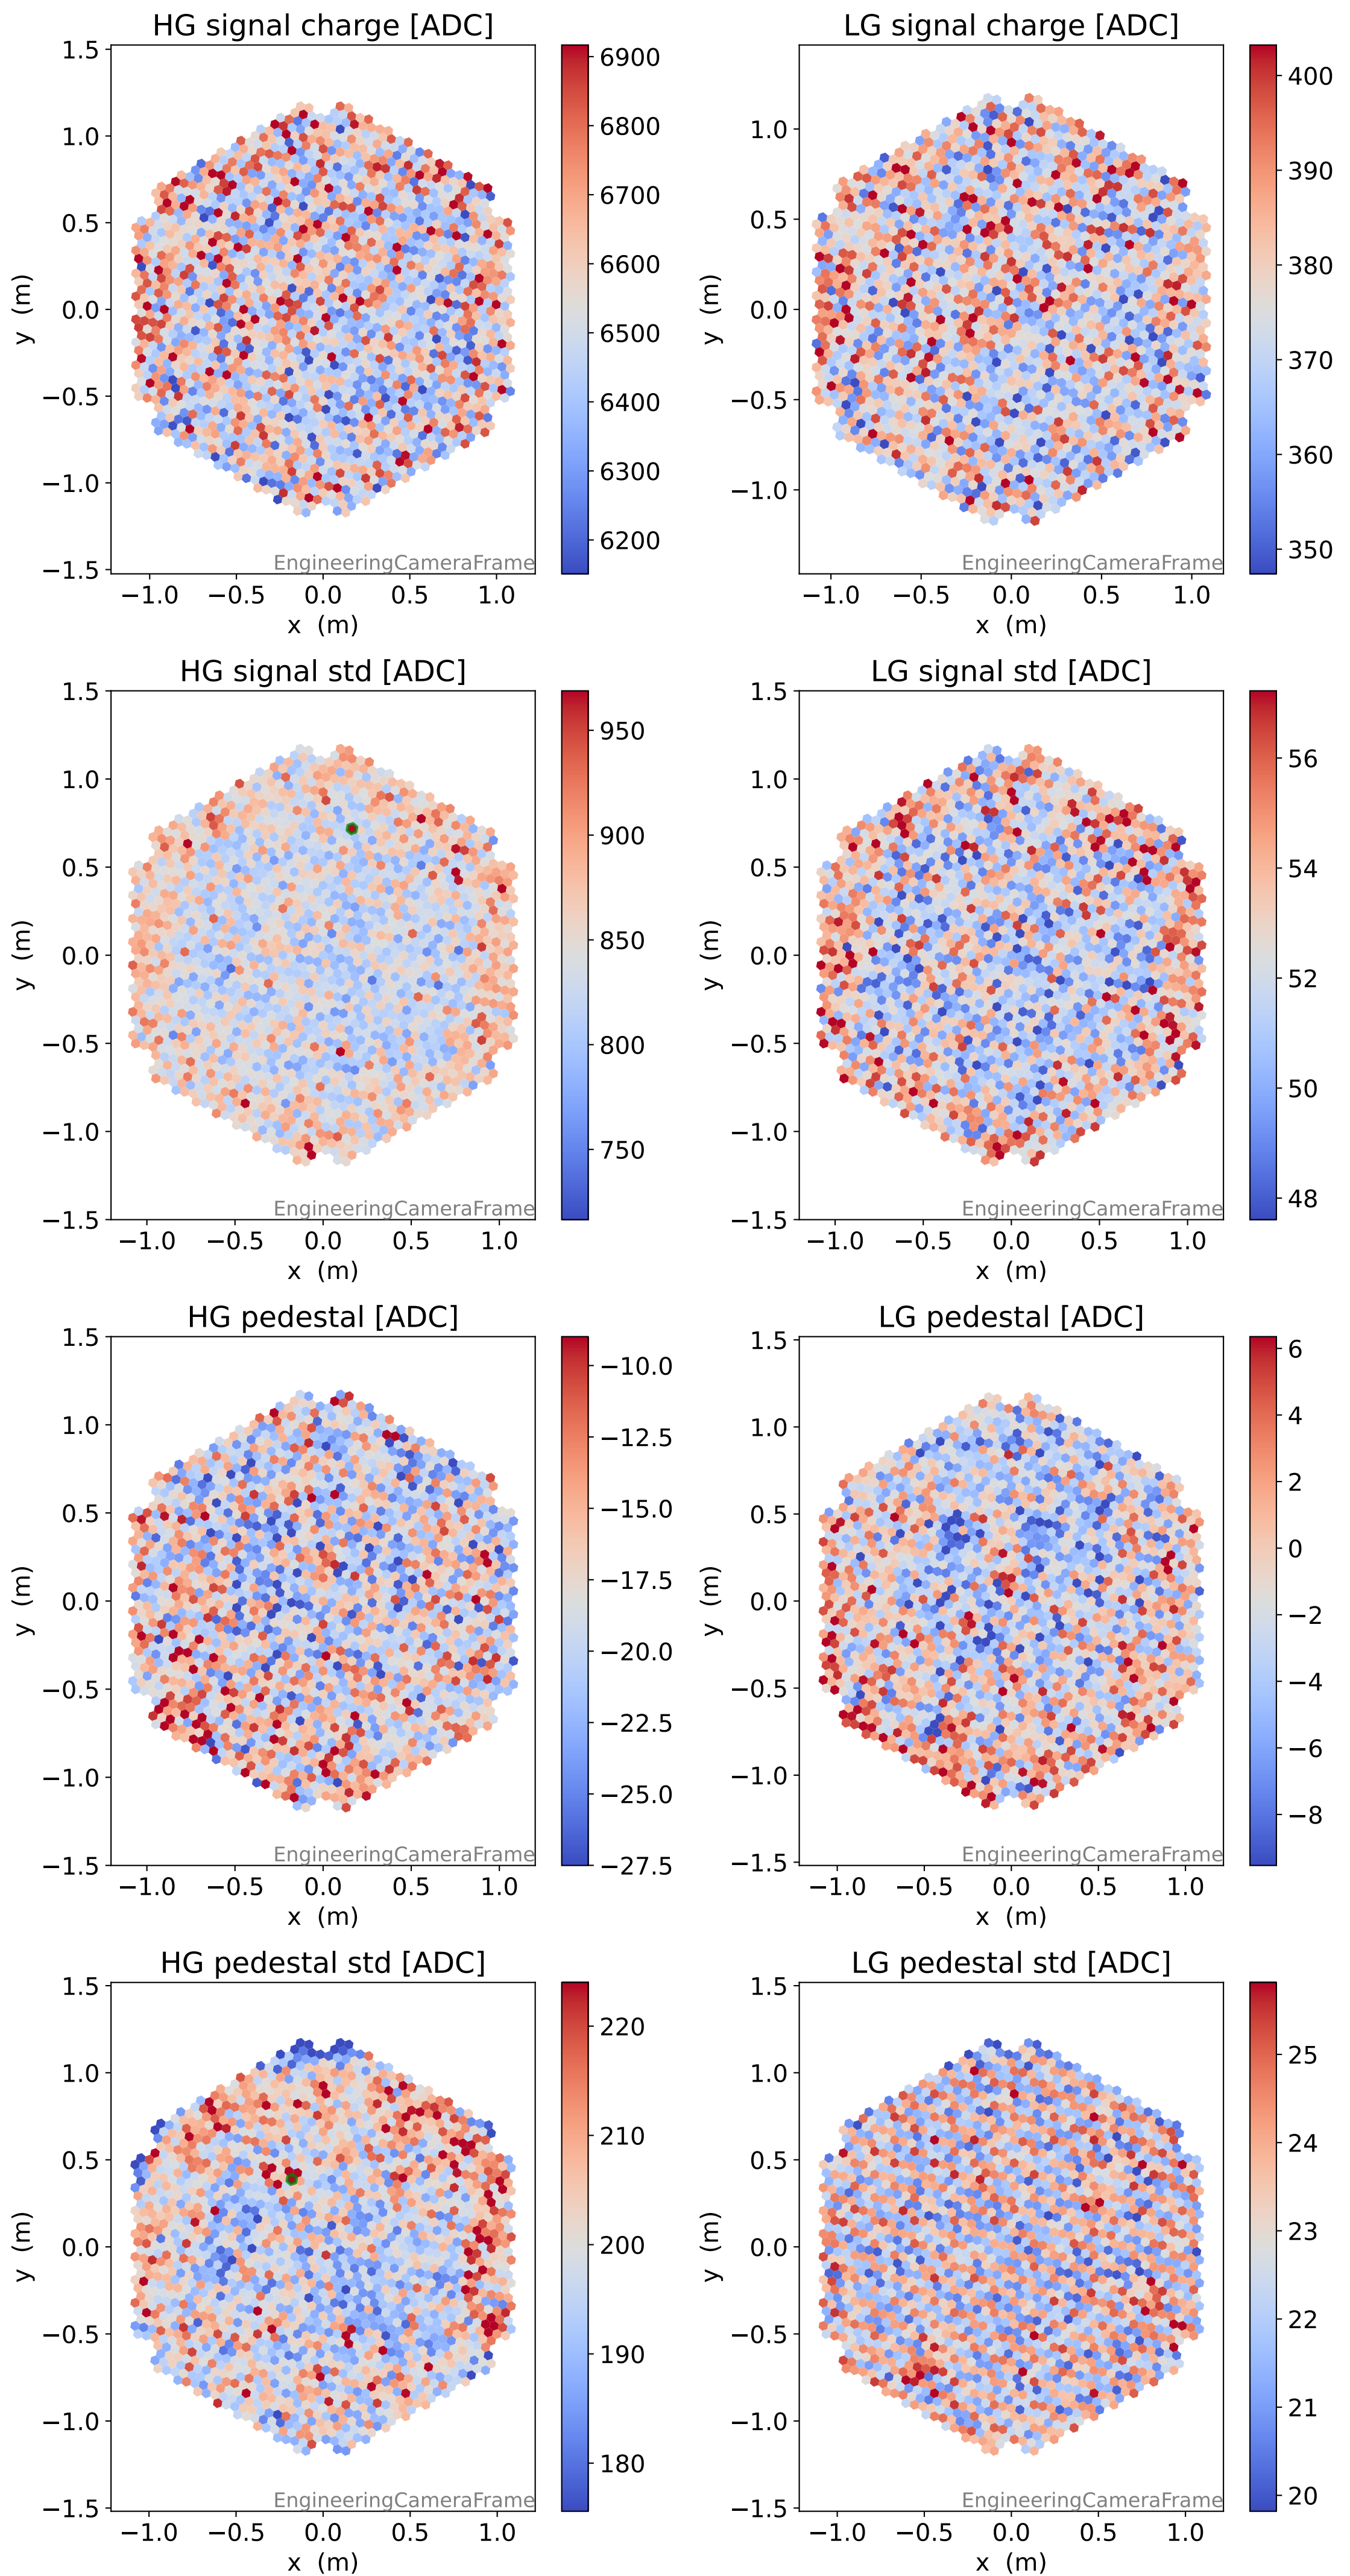

Run 3146

Run 3146

Run 3146 channel: HG

FF sample of 10000 events

pedestal sample of 10000 events

Run 3146 channel: LG

FF sample of 10000 events

pedestal sample of 10000 events