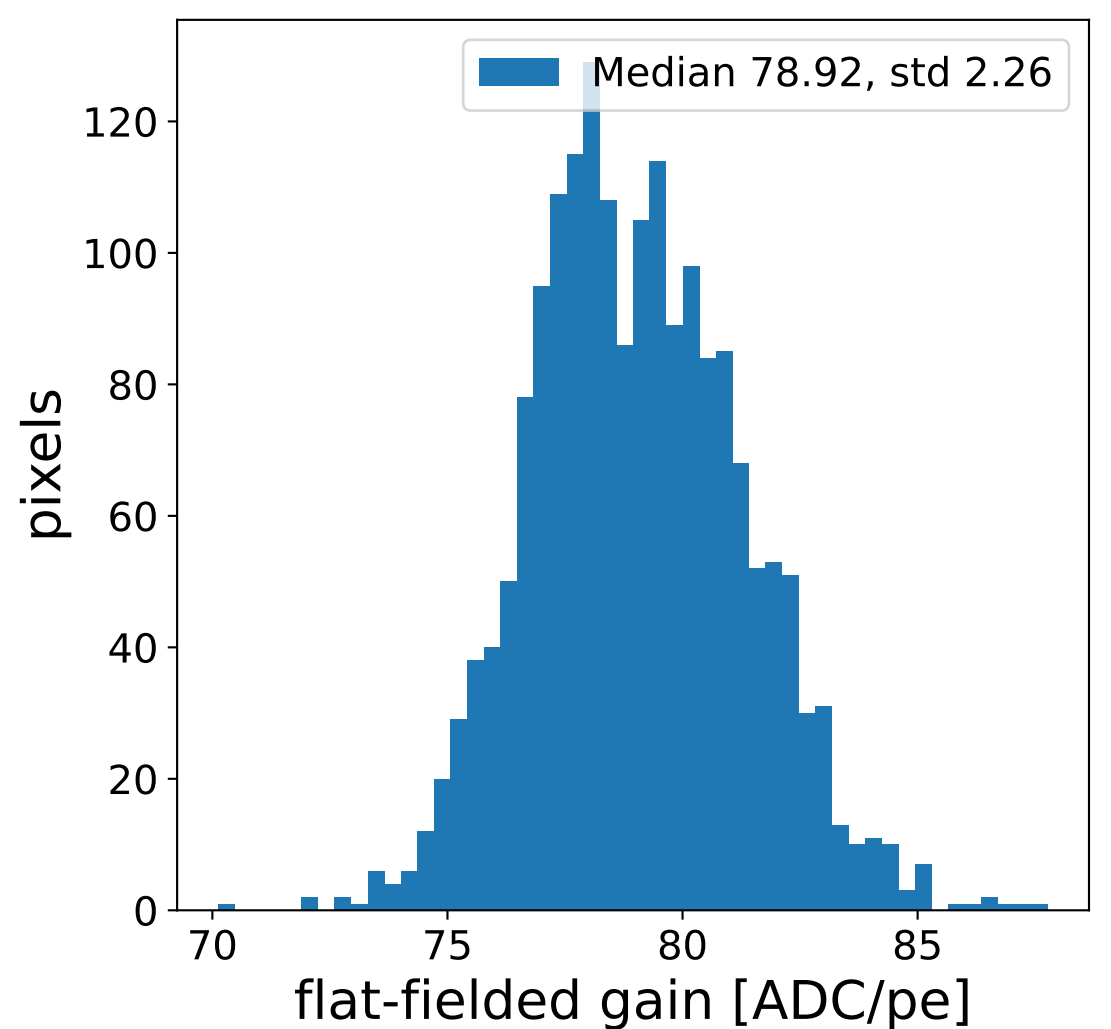

Run 3229

HG signal charge [ADC]

LG signal charge [ADC]

HG signal std [ADC]

LG signal std [ADC]

HG pedestal [ADC]

LG pedestal [ADC]

HG pedestal std [ADC]

LG pedestal std [ADC]

Run 3229

Run 3229 channel: HG

Run 3229 channel: LG