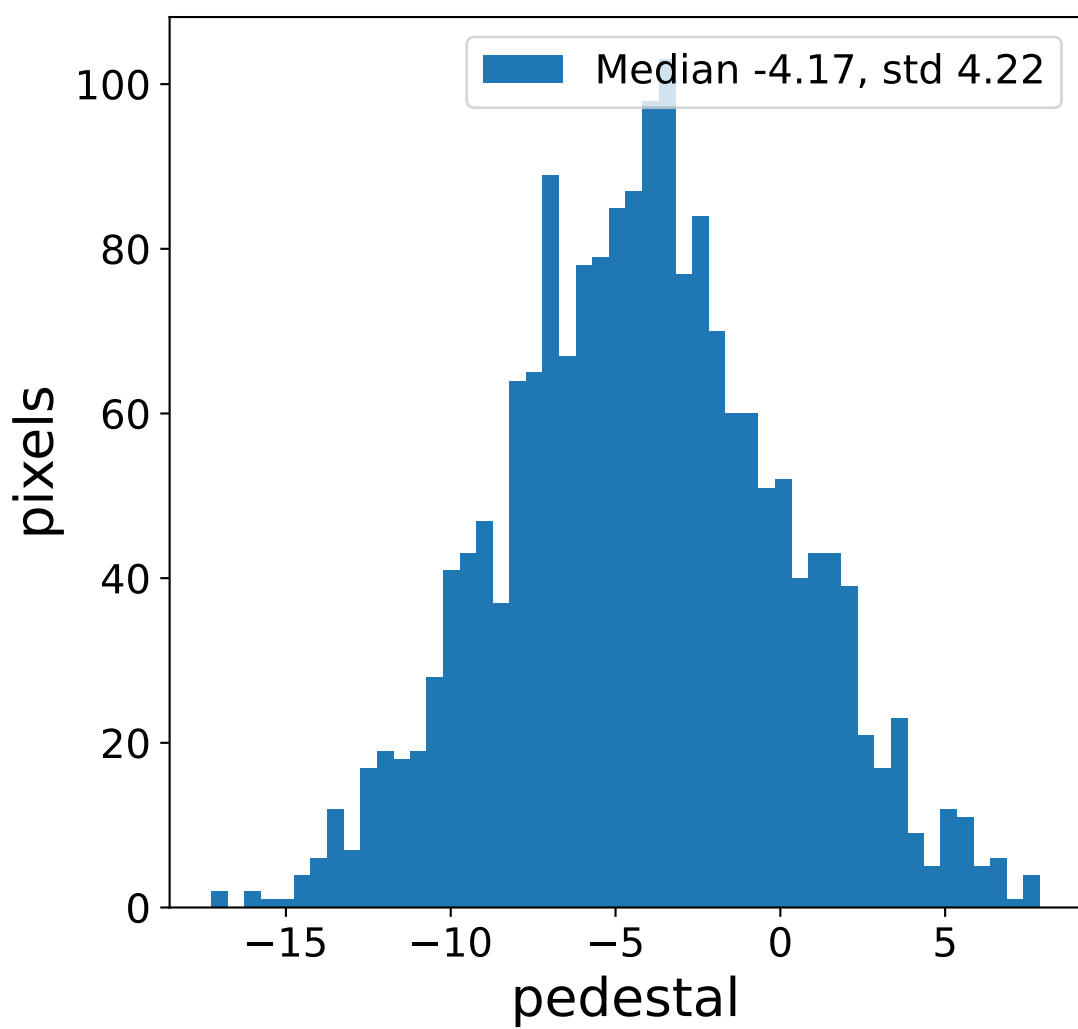

Run 3229

HG signal charge [ADC]

LG signal charge [ADC]

HG signal std [ADC]

LG signal std [ADC]

HG pedestal [ADC]

LG pedestal [ADC]

HG pedestal std [ADC]

LG pedestal std [ADC]

Run 3229

Run 3229 channel: HG

Run 3229 channel: LG