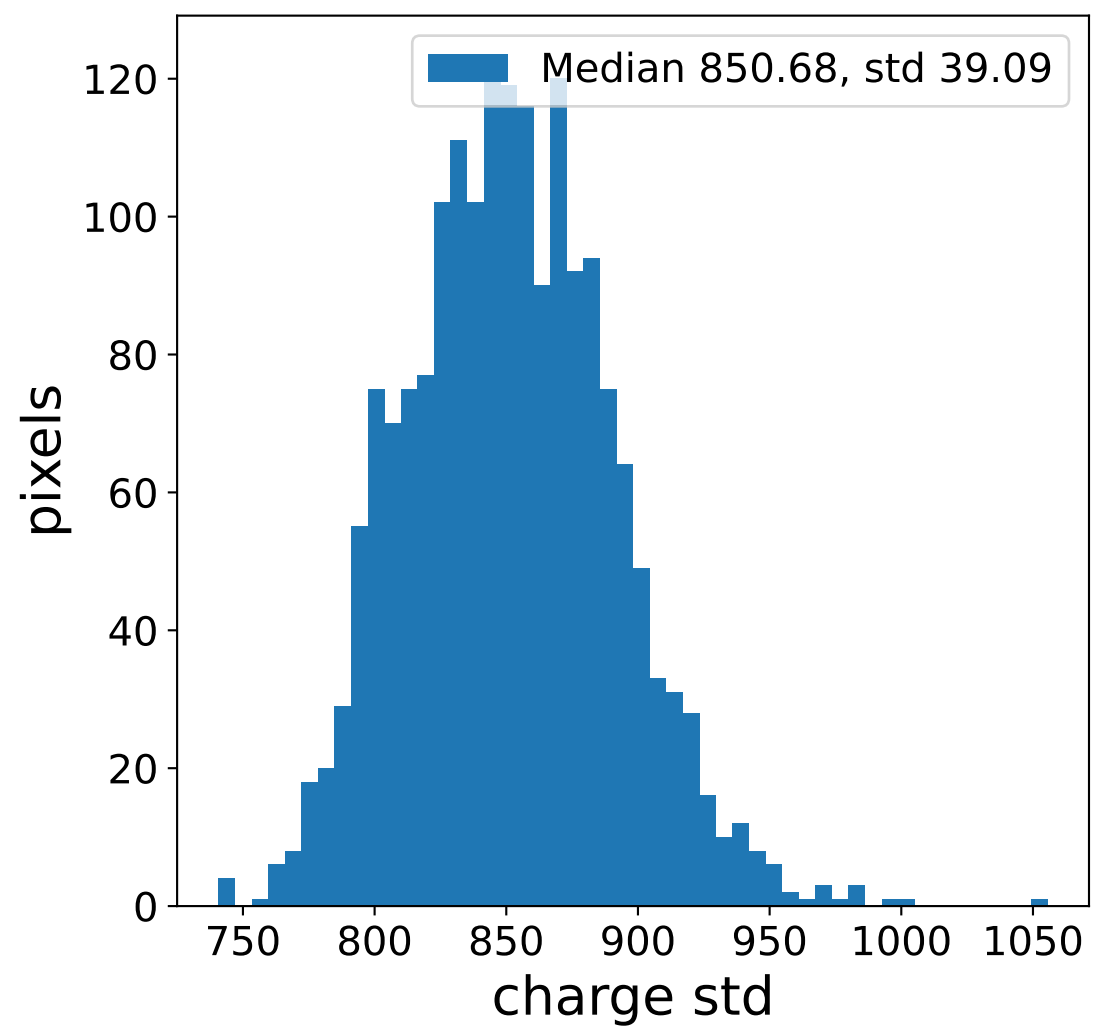

Run 3229

HG signal charge [ADC]

LG signal charge [ADC]

HG signal std [ADC]

LG signal std [ADC]

HG pedestal [ADC]

LG pedestal [ADC]

HG pedestal std [ADC]

LG pedestal std [ADC]

Run 3229

Run 3229 channel: HG

Run 3229 channel: LG