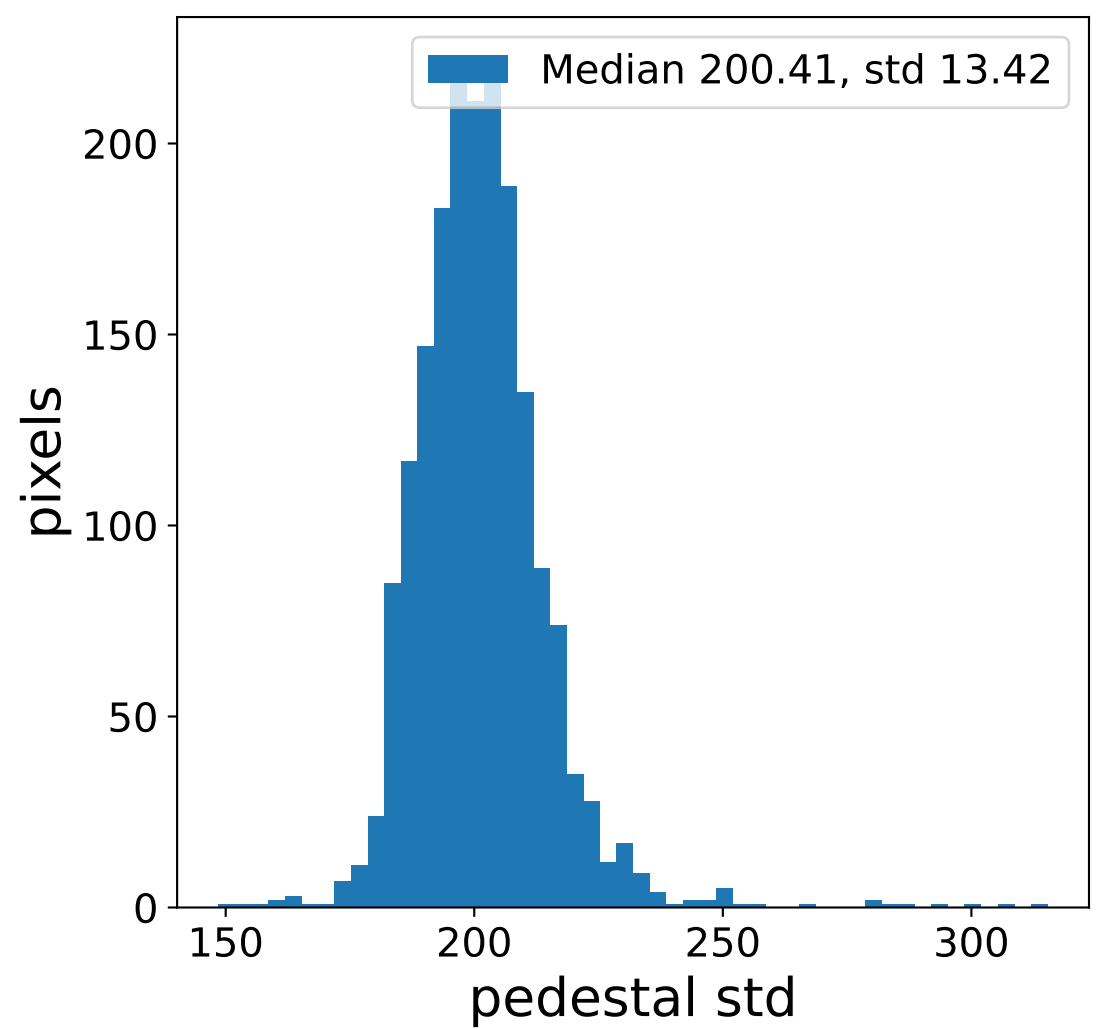

Run 3229

HG signal charge [ADC]

LG signal charge [ADC]

HG signal std [ADC]

LG signal std [ADC]

HG pedestal [ADC]

LG pedestal [ADC]

HG pedestal std [ADC]

LG pedestal std [ADC]

Run 3229

Run 3229 channel: HG

Run 3229 channel: LG