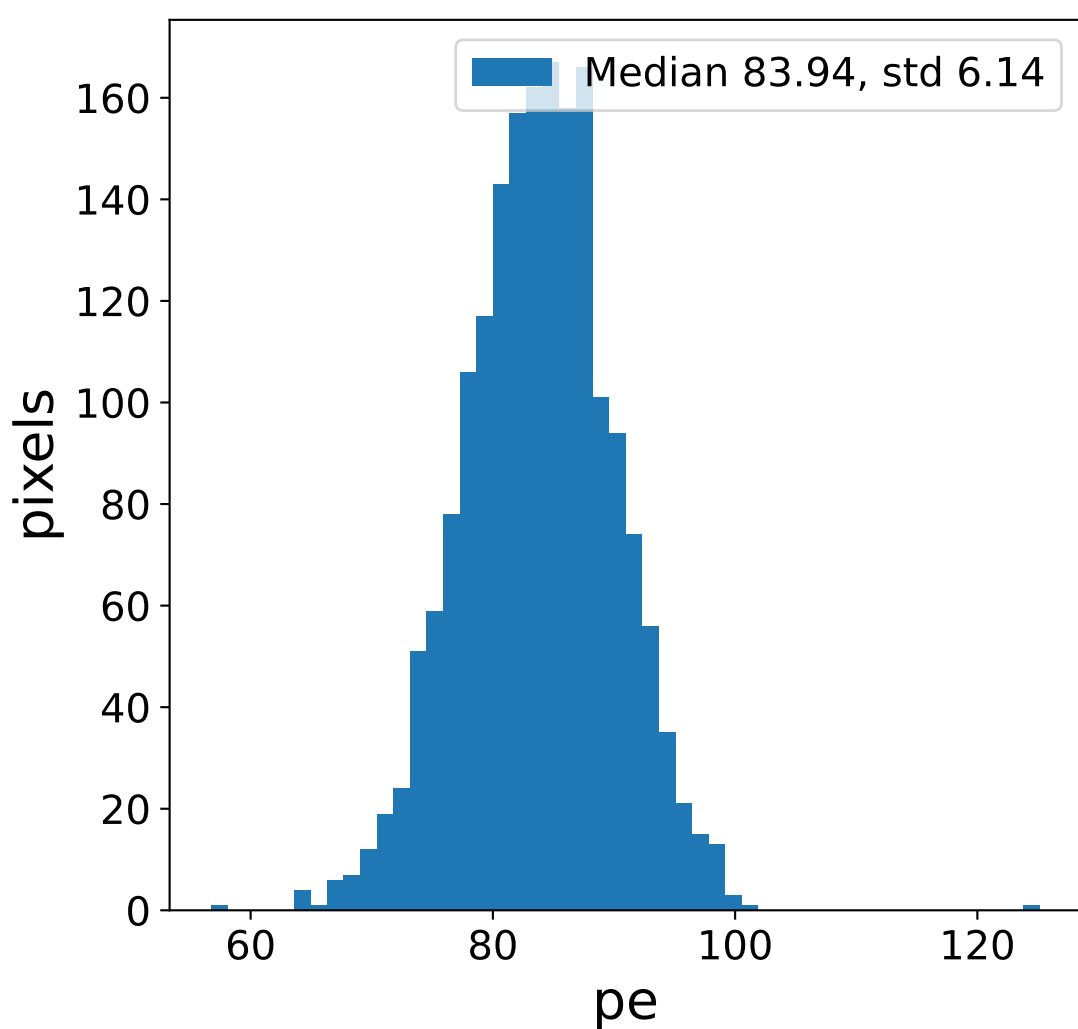

Run 3229

HG signal charge [ADC]

LG signal charge [ADC]

HG signal std [ADC]

LG signal std [ADC]

HG pedestal [ADC]

LG pedestal [ADC]

HG pedestal std [ADC]

LG pedestal std [ADC]

Run 3229

Run 3229 channel: HG

Run 3229 channel: LG