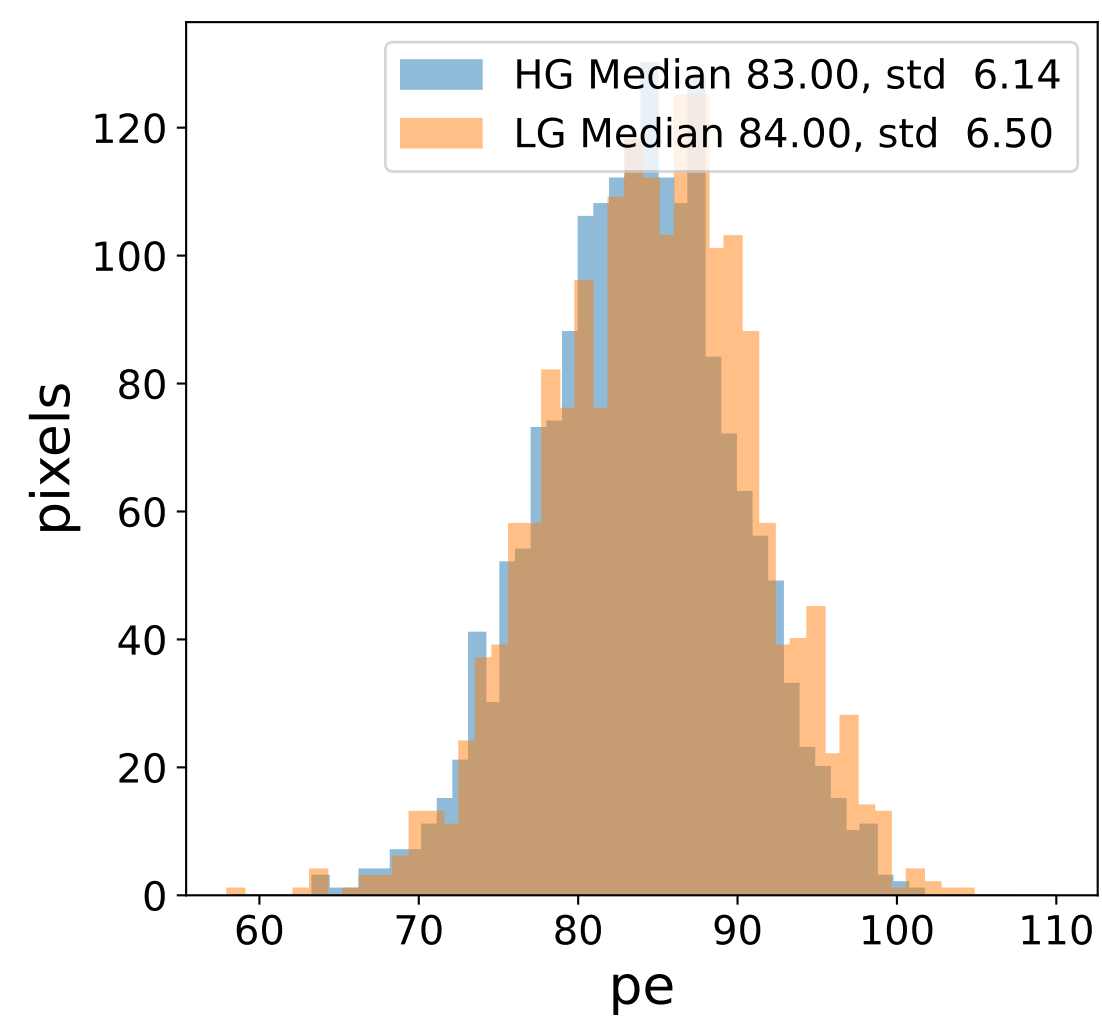

Run 3229

HG signal charge [ADC]

LG signal charge [ADC]

HG signal std [ADC]

LG signal std [ADC]

HG pedestal [ADC]

LG pedestal [ADC]

HG pedestal std [ADC]

LG pedestal std [ADC]

Run 3229

Run 3229 channel: HG

Run 3229 channel: LG