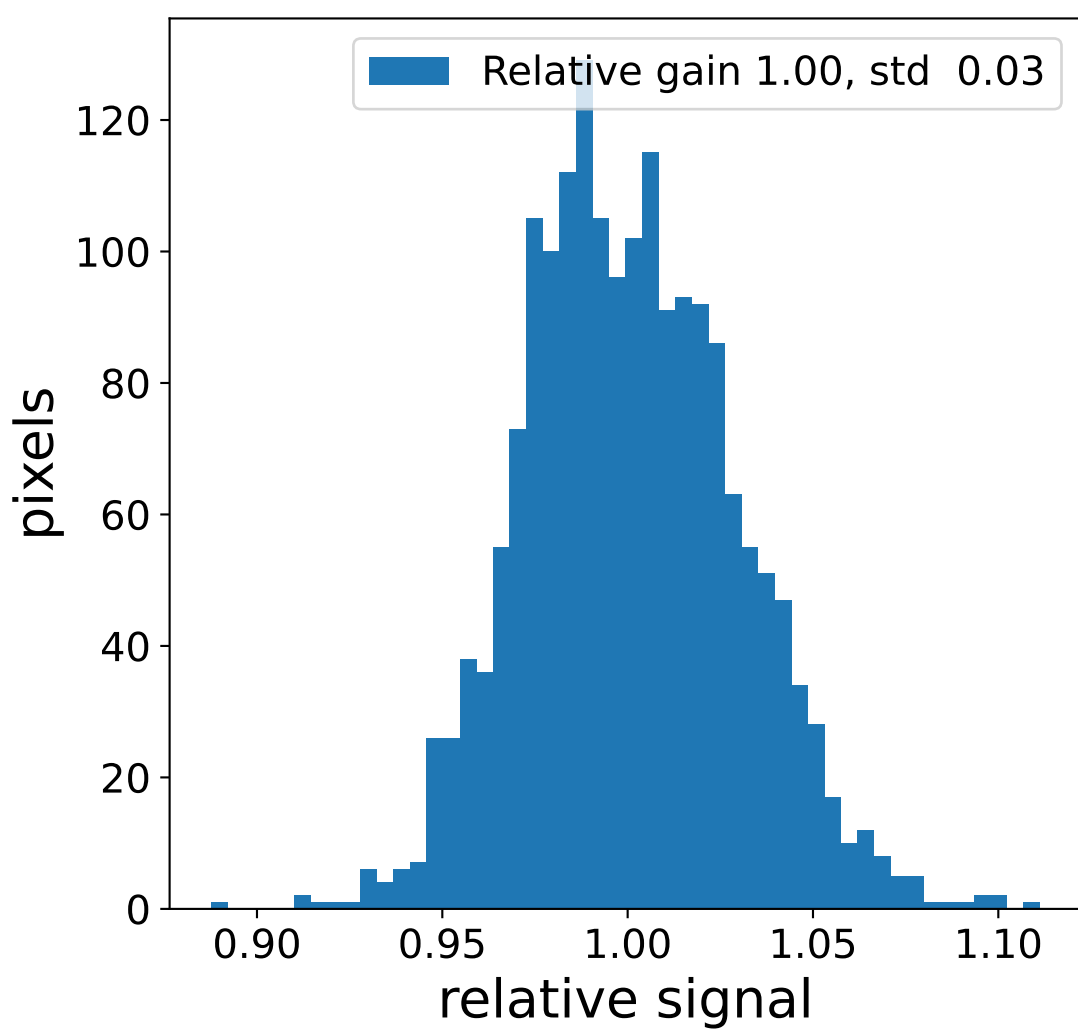

Run 3229

HG signal charge [ADC]

LG signal charge [ADC]

HG signal std [ADC]

LG signal std [ADC]

HG pedestal [ADC]

LG pedestal [ADC]

HG pedestal std [ADC]

LG pedestal std [ADC]

Run 3229

Run 3229 channel: HG

Run 3229 channel: LG