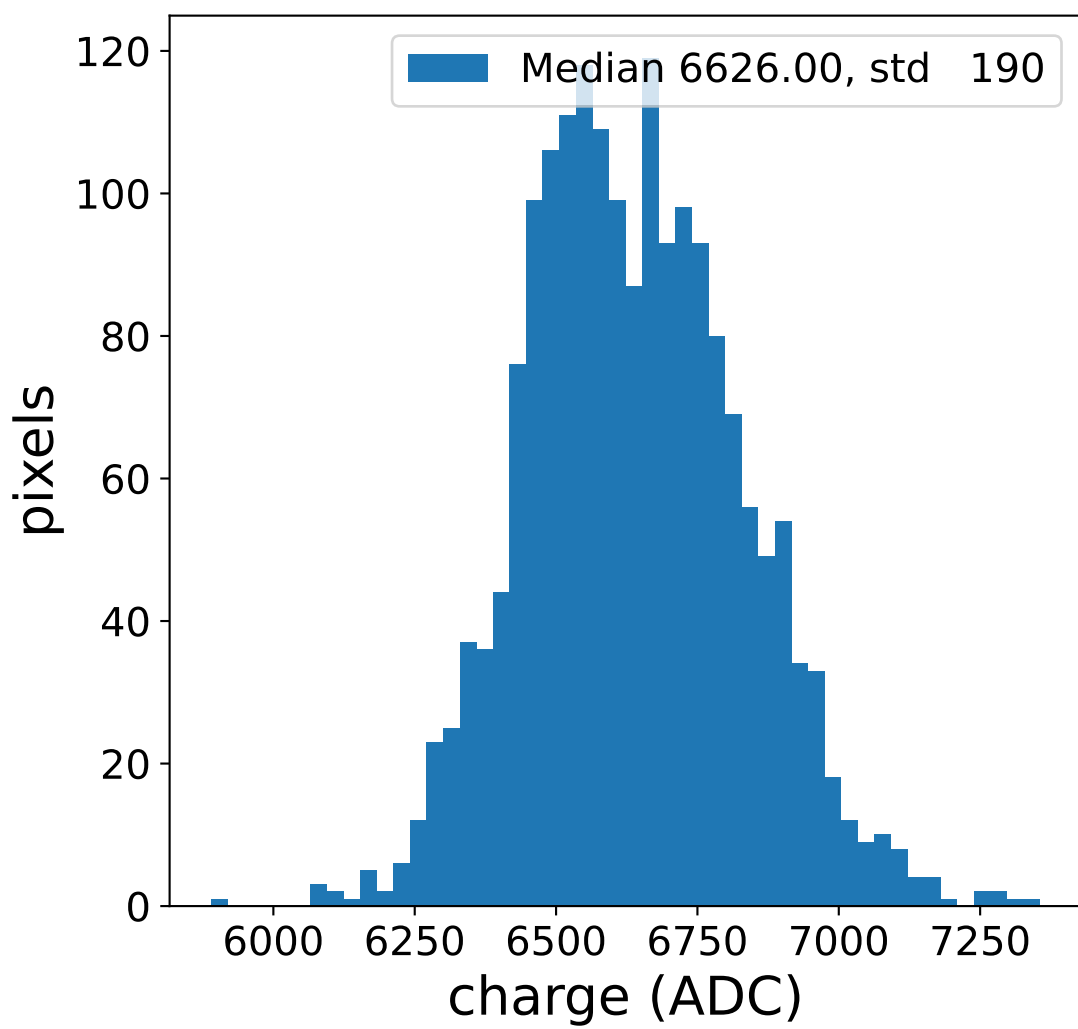

Run 3229

HG signal charge [ADC]

LG signal charge [ADC]

HG signal std [ADC]

LG signal std [ADC]

HG pedestal [ADC]

LG pedestal [ADC]

HG pedestal std [ADC]

LG pedestal std [ADC]

Run 3229

Run 3229 channel: HG

Run 3229 channel: LG