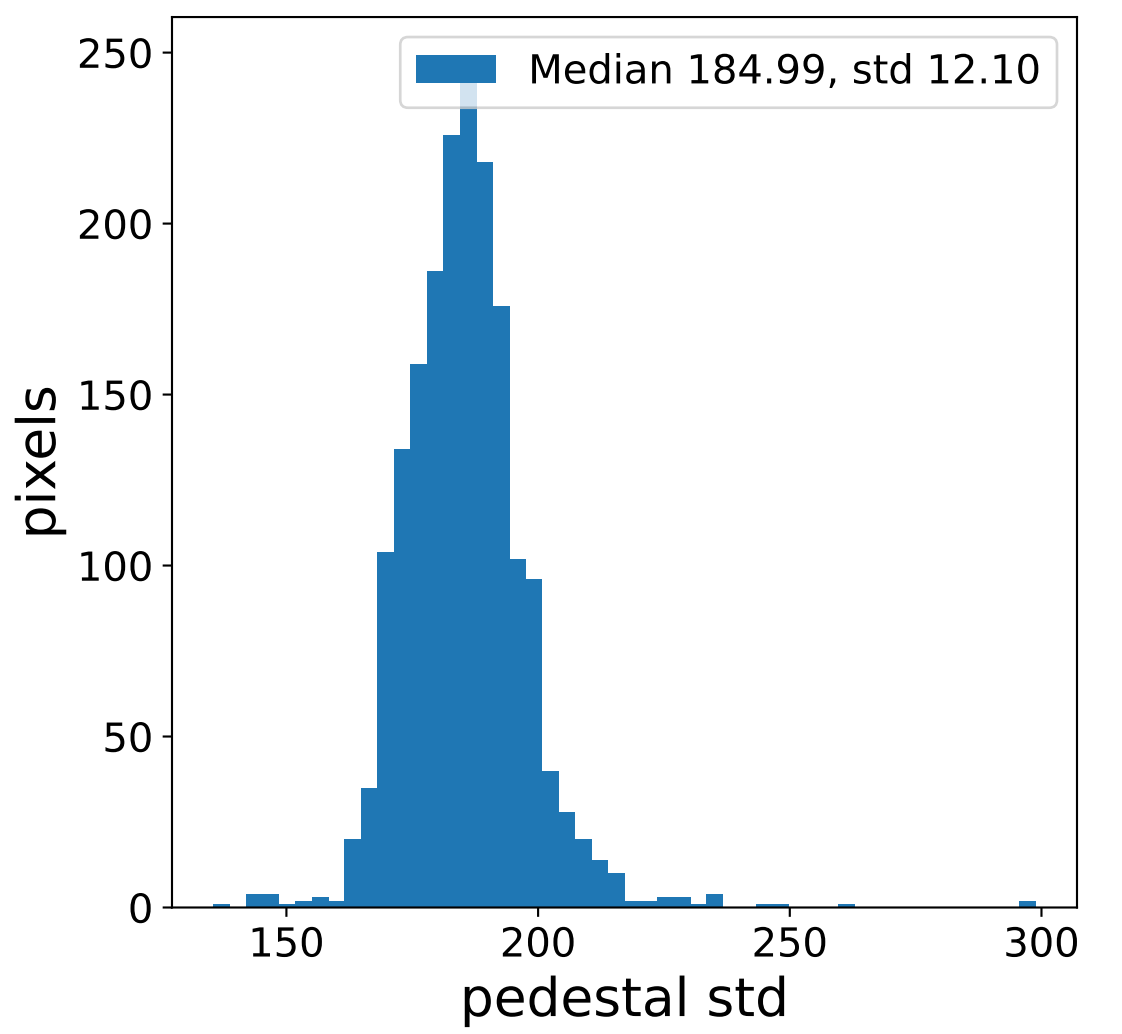

Run 3263

HG signal charge [ADC]

LG signal charge [ADC]

HG signal std [ADC]

LG signal std [ADC]

HG pedestal [ADC]

LG pedestal [ADC]

HG pedestal std [ADC]

LG pedestal std [ADC]

Run 3263

Run 3263 channel: HG

Run 3263 channel: LG