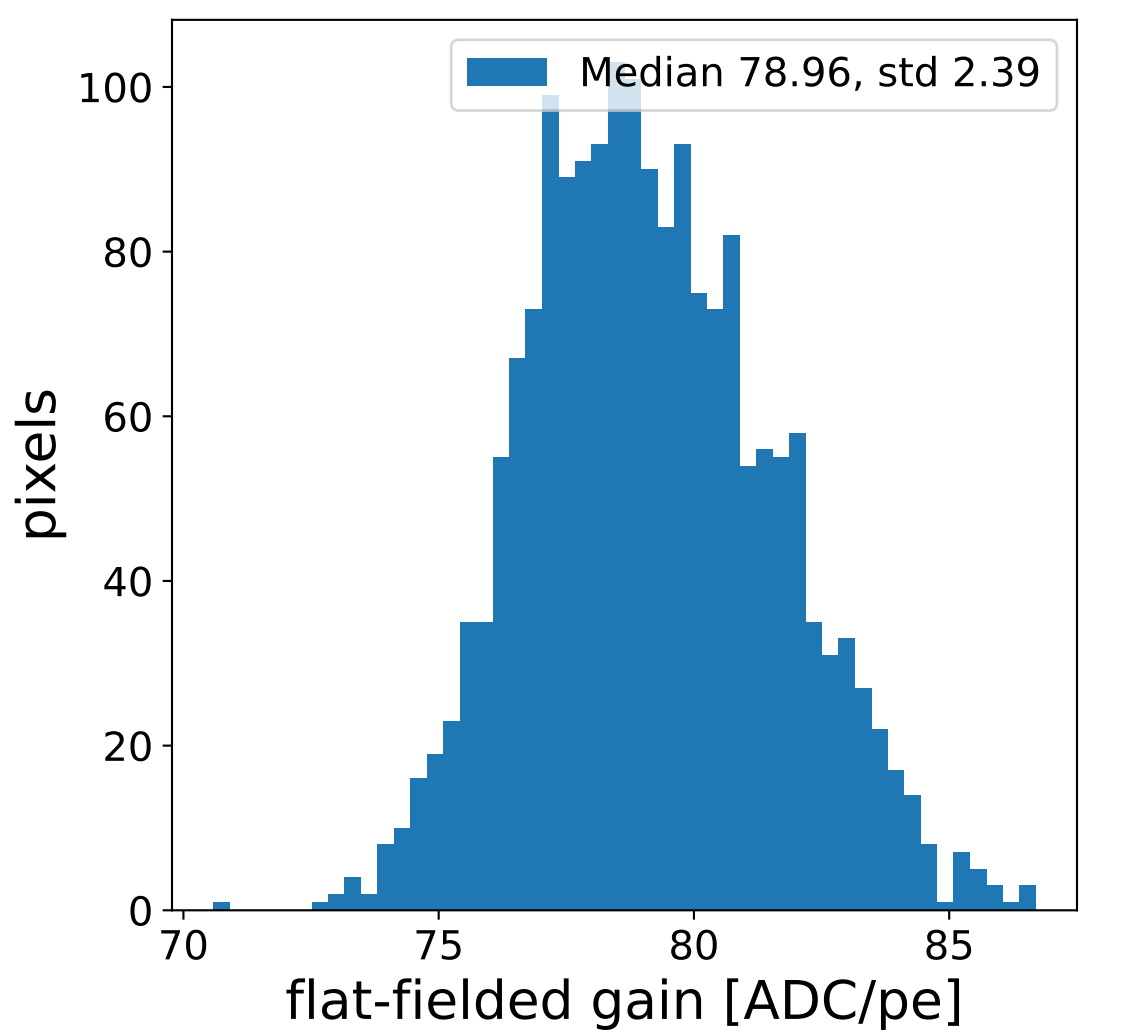

Run 3263

HG signal charge [ADC]

LG signal charge [ADC]

HG signal std [ADC]

LG signal std [ADC]

HG pedestal [ADC]

LG pedestal [ADC]

HG pedestal std [ADC]

LG pedestal std [ADC]

Run 3263

Run 3263 channel: HG

Run 3263 channel: LG