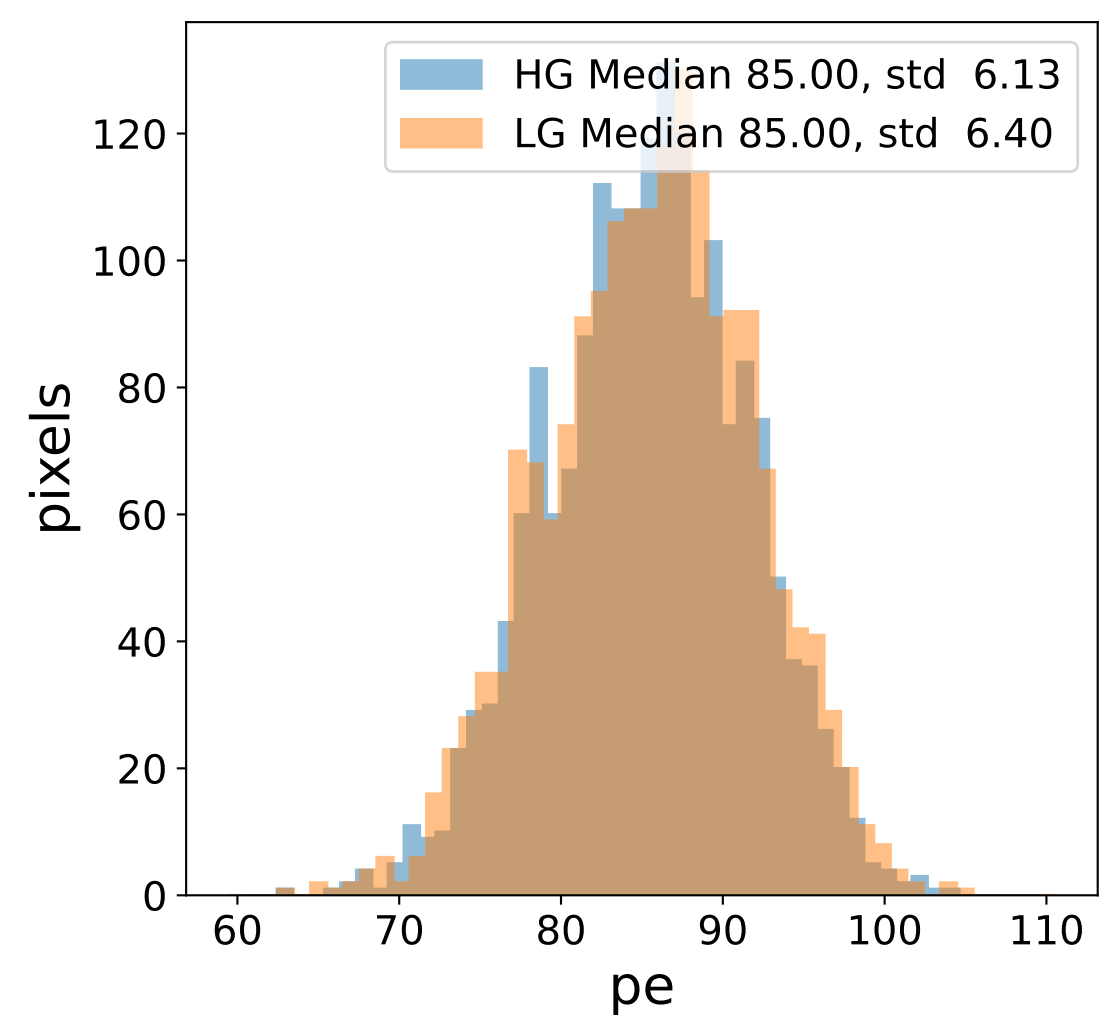

Run 3263

HG signal charge [ADC]

LG signal charge [ADC]

HG signal std [ADC]

LG signal std [ADC]

HG pedestal [ADC]

LG pedestal [ADC]

HG pedestal std [ADC]

LG pedestal std [ADC]

Run 3263

Run 3263 channel: HG

Run 3263 channel: LG