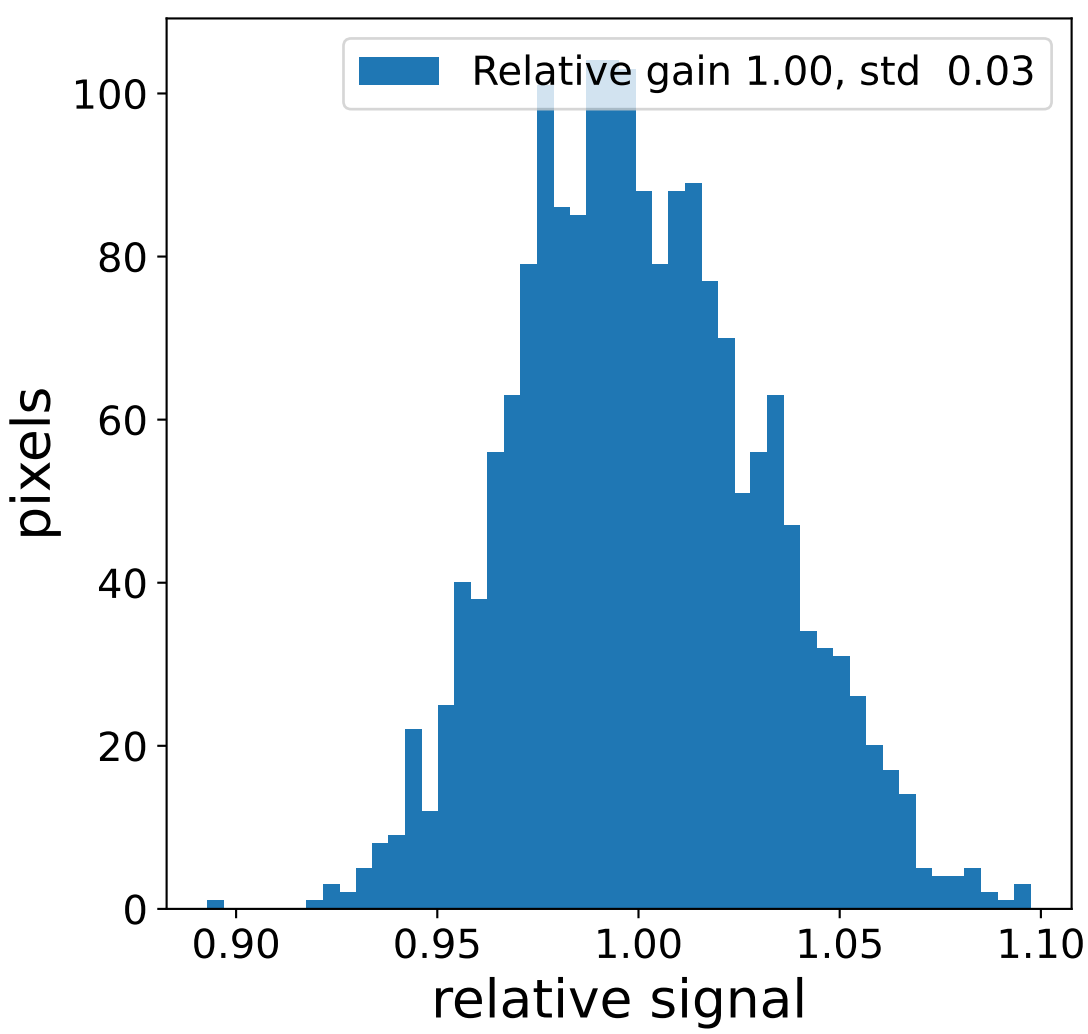

Run 3263

HG signal charge [ADC]

LG signal charge [ADC]

HG signal std [ADC]

LG signal std [ADC]

HG pedestal [ADC]

LG pedestal [ADC]

HG pedestal std [ADC]

LG pedestal std [ADC]

Run 3263

Run 3263 channel: HG

Run 3263 channel: LG