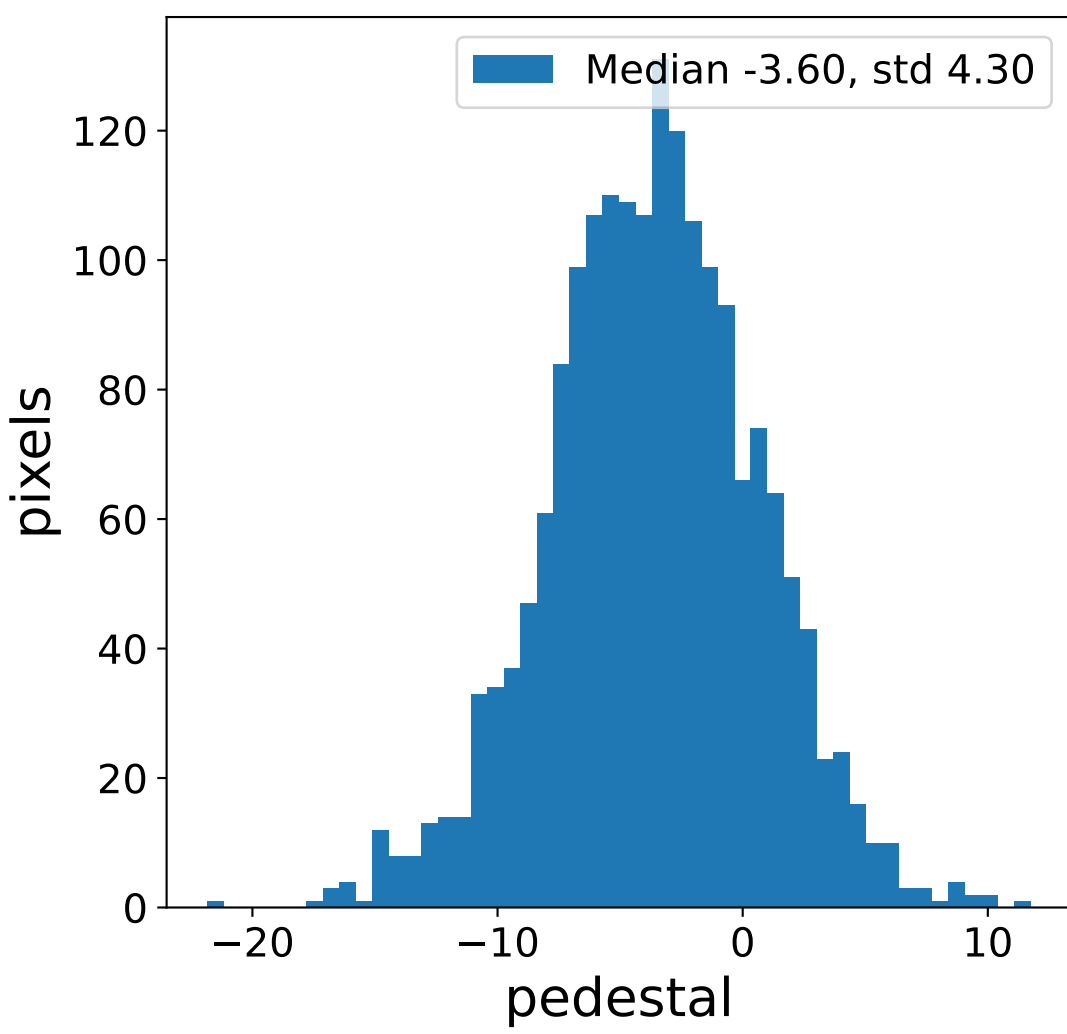

Run 3263

HG signal charge [ADC]

LG signal charge [ADC]

HG signal std [ADC]

LG signal std [ADC]

HG pedestal [ADC]

LG pedestal [ADC]

HG pedestal std [ADC]

LG pedestal std [ADC]

Run 3263

Run 3263 channel: HG

Run 3263 channel: LG