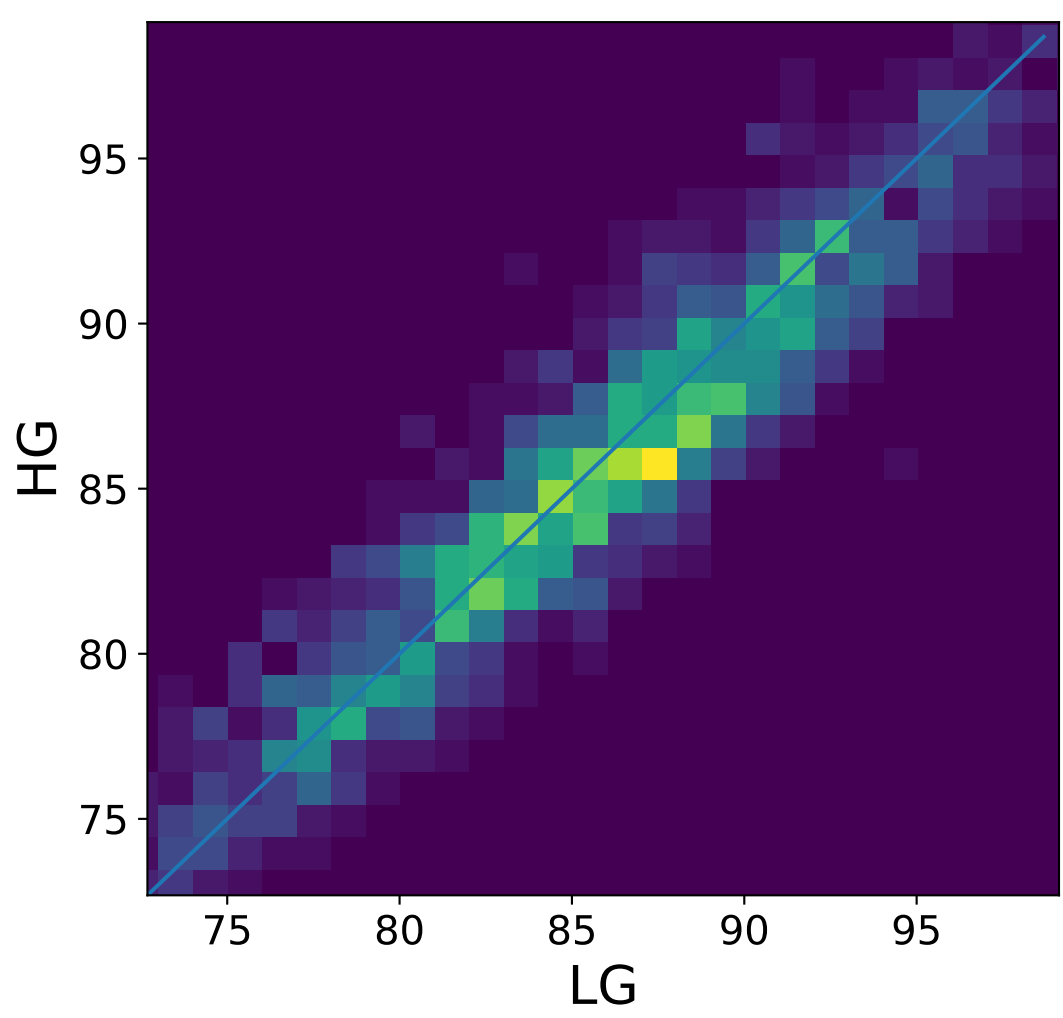

Run 3263

HG signal charge [ADC]

LG signal charge [ADC]

HG signal std [ADC]

LG signal std [ADC]

HG pedestal [ADC]

LG pedestal [ADC]

HG pedestal std [ADC]

LG pedestal std [ADC]

Run 3263

Run 3263 channel: HG

Run 3263 channel: LG