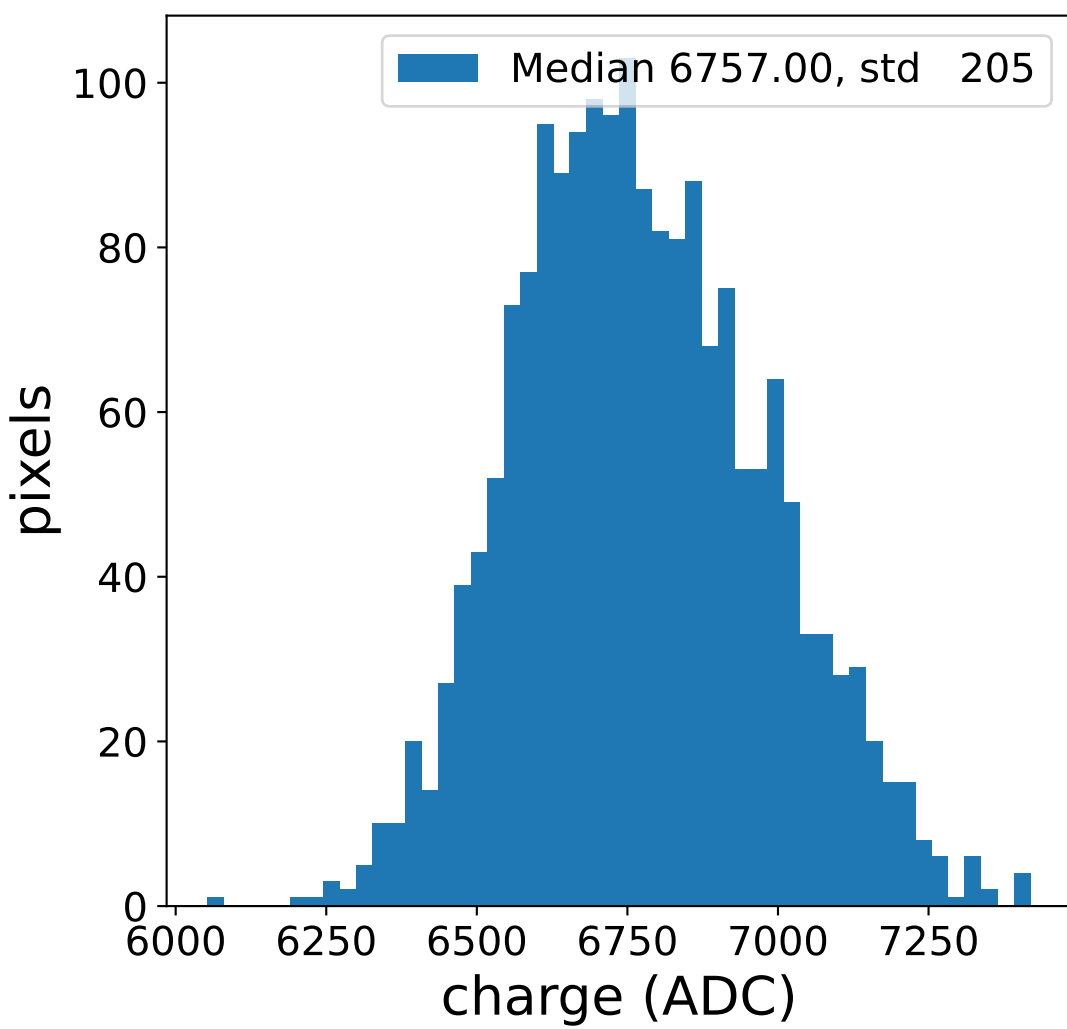

Run 3263

HG signal charge [ADC]

LG signal charge [ADC]

HG signal std [ADC]

LG signal std [ADC]

HG pedestal [ADC]

LG pedestal [ADC]

HG pedestal std [ADC]

LG pedestal std [ADC]

Run 3263

Run 3263 channel: HG

Run 3263 channel: LG