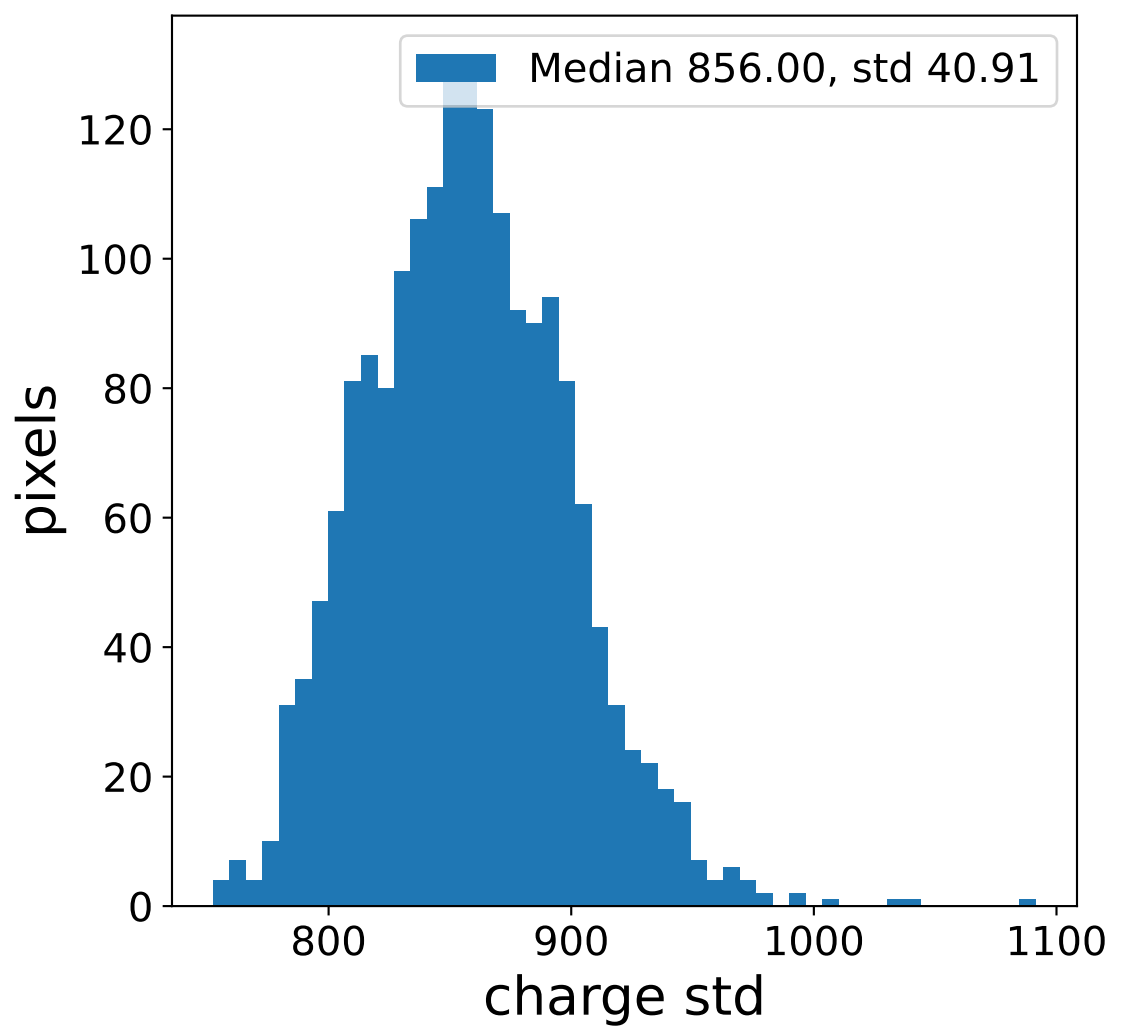

Run 3263

HG signal charge [ADC]

LG signal charge [ADC]

HG signal std [ADC]

LG signal std [ADC]

HG pedestal [ADC]

LG pedestal [ADC]

HG pedestal std [ADC]

LG pedestal std [ADC]

Run 3263

Run 3263 channel: HG

Run 3263 channel: LG