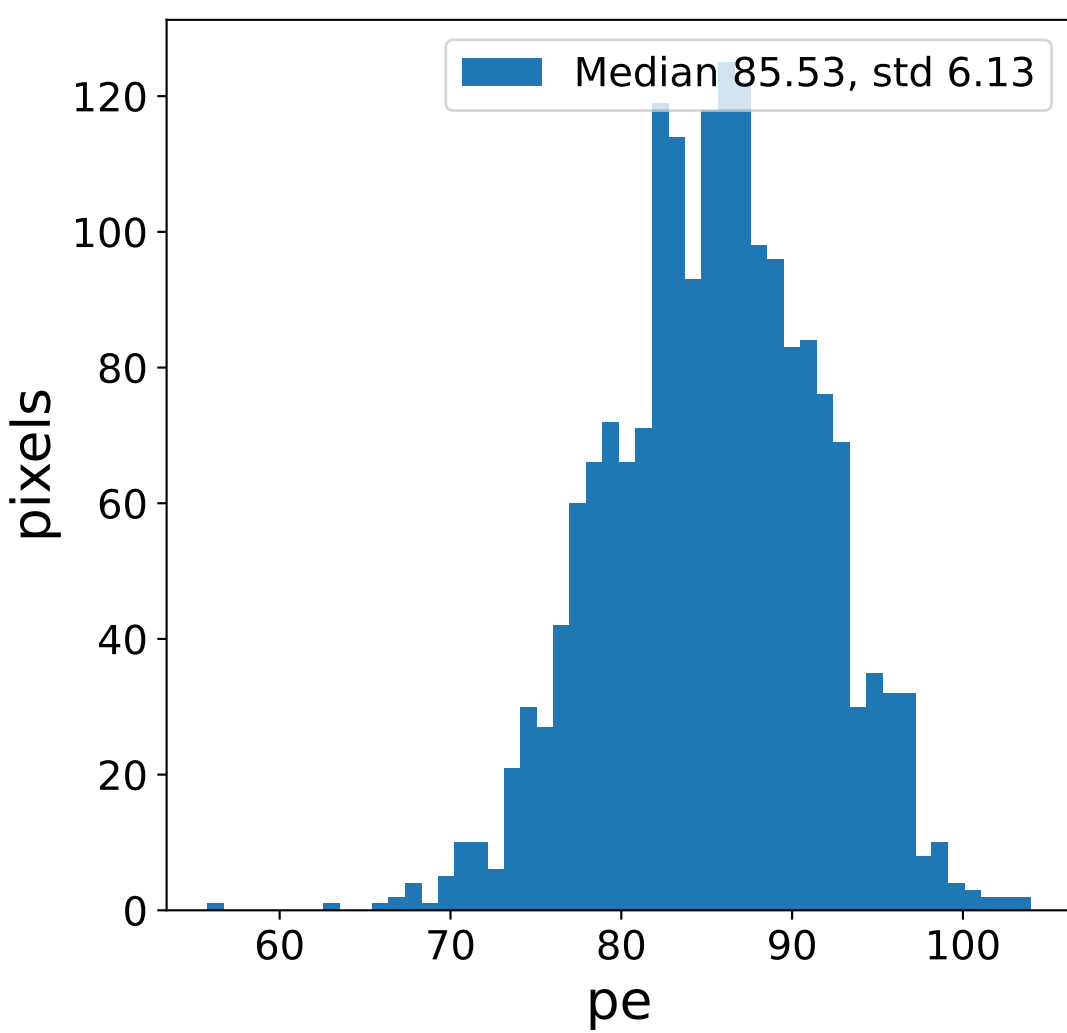

Run 3263

HG signal charge [ADC]

LG signal charge [ADC]

HG signal std [ADC]

LG signal std [ADC]

HG pedestal [ADC]

LG pedestal [ADC]

HG pedestal std [ADC]

LG pedestal std [ADC]

Run 3263

Run 3263 channel: HG

Run 3263 channel: LG