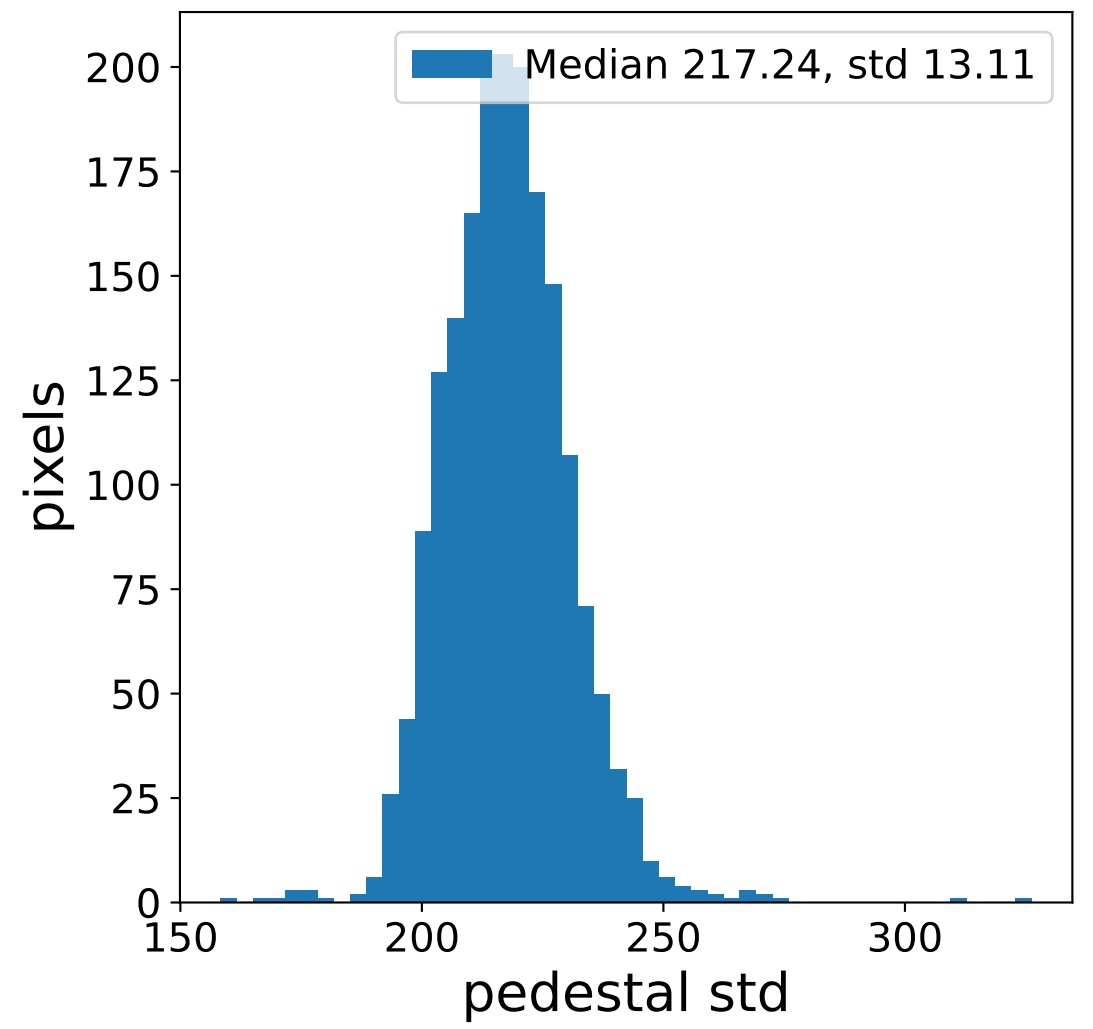

Run 3313

HG signal charge [ADC]

LG signal charge [ADC]

HG signal std [ADC]

LG signal std [ADC]

HG pedestal [ADC]

LG pedestal [ADC]

HG pedestal std [ADC]

LG pedestal std [ADC]

Run 3313

Run 3313 channel: HG

Run 3313 channel: LG