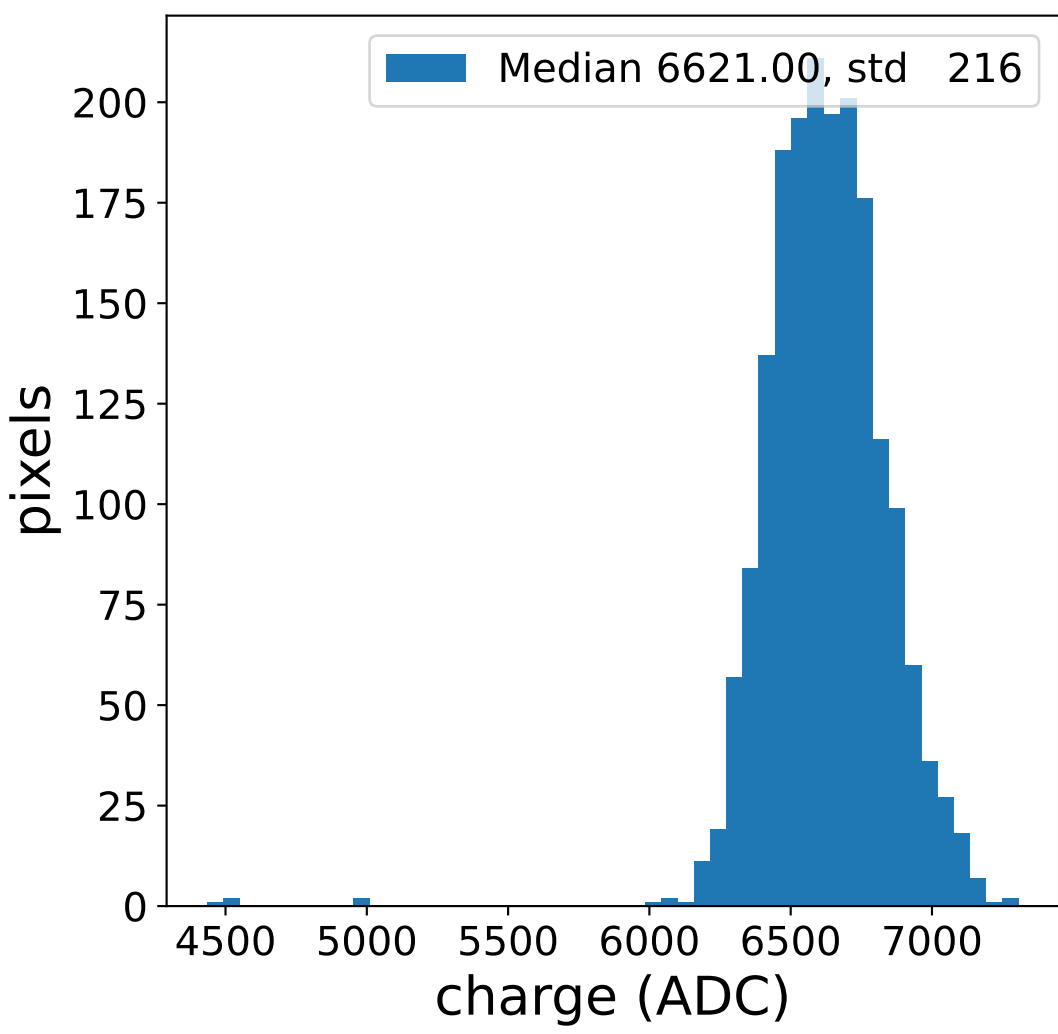

Run 3313

HG signal charge [ADC]

LG signal charge [ADC]

HG signal std [ADC]

LG signal std [ADC]

HG pedestal [ADC]

LG pedestal [ADC]

HG pedestal std [ADC]

LG pedestal std [ADC]

Run 3313

Run 3313 channel: HG

Run 3313 channel: LG