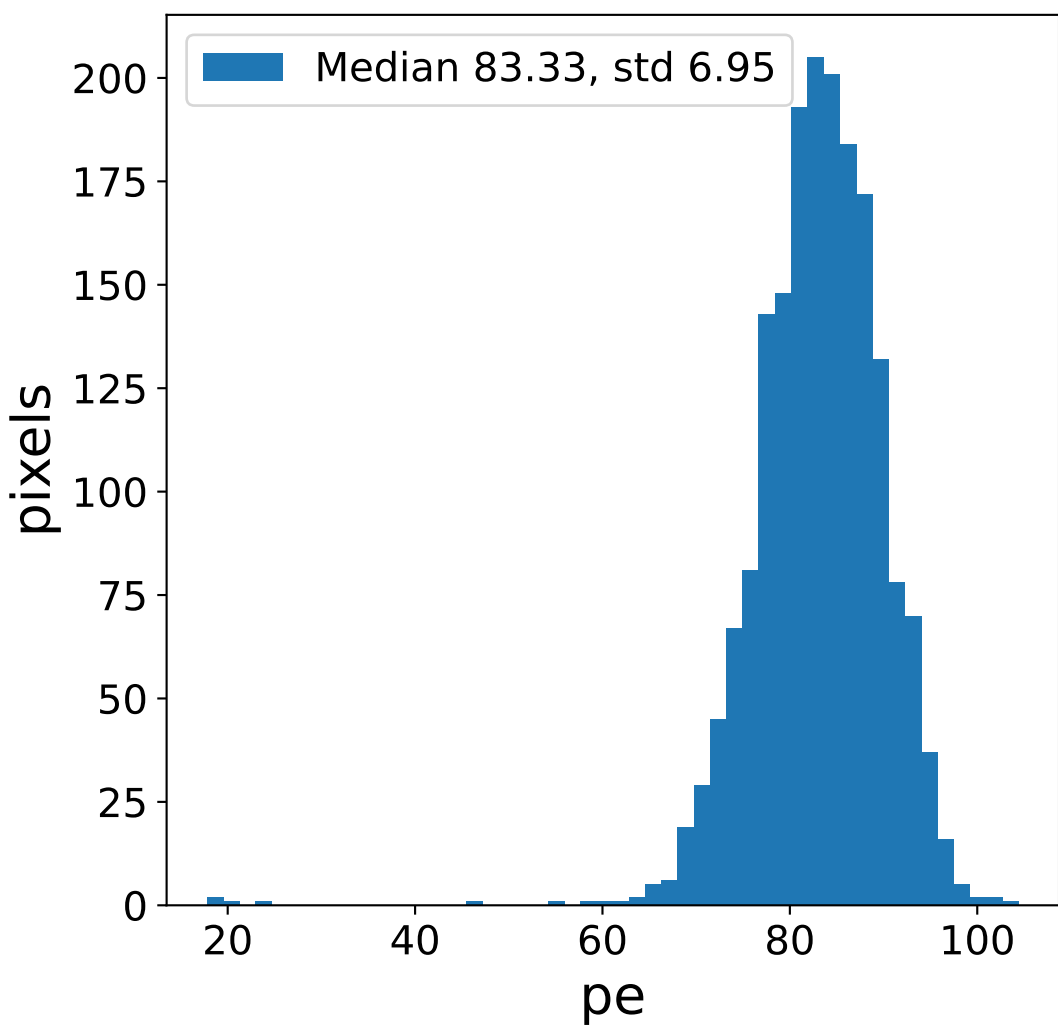

Run 3313

HG signal charge [ADC]

LG signal charge [ADC]

HG signal std [ADC]

LG signal std [ADC]

HG pedestal [ADC]

LG pedestal [ADC]

HG pedestal std [ADC]

LG pedestal std [ADC]

Run 3313

Run 3313 channel: HG

Run 3313 channel: LG