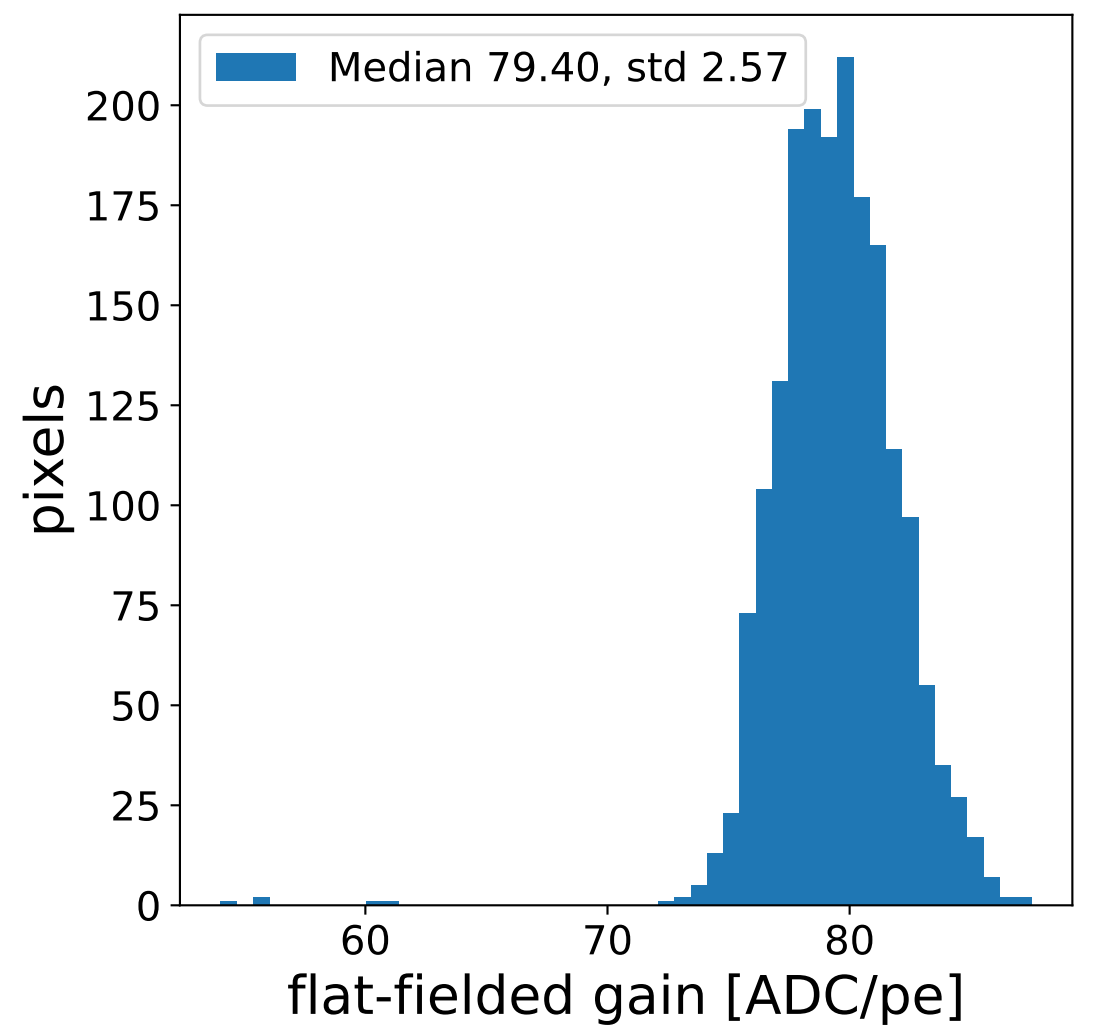

Run 3313

HG signal charge [ADC]

LG signal charge [ADC]

HG signal std [ADC]

LG signal std [ADC]

HG pedestal [ADC]

LG pedestal [ADC]

HG pedestal std [ADC]

LG pedestal std [ADC]

Run 3313

Run 3313 channel: HG

Run 3313 channel: LG