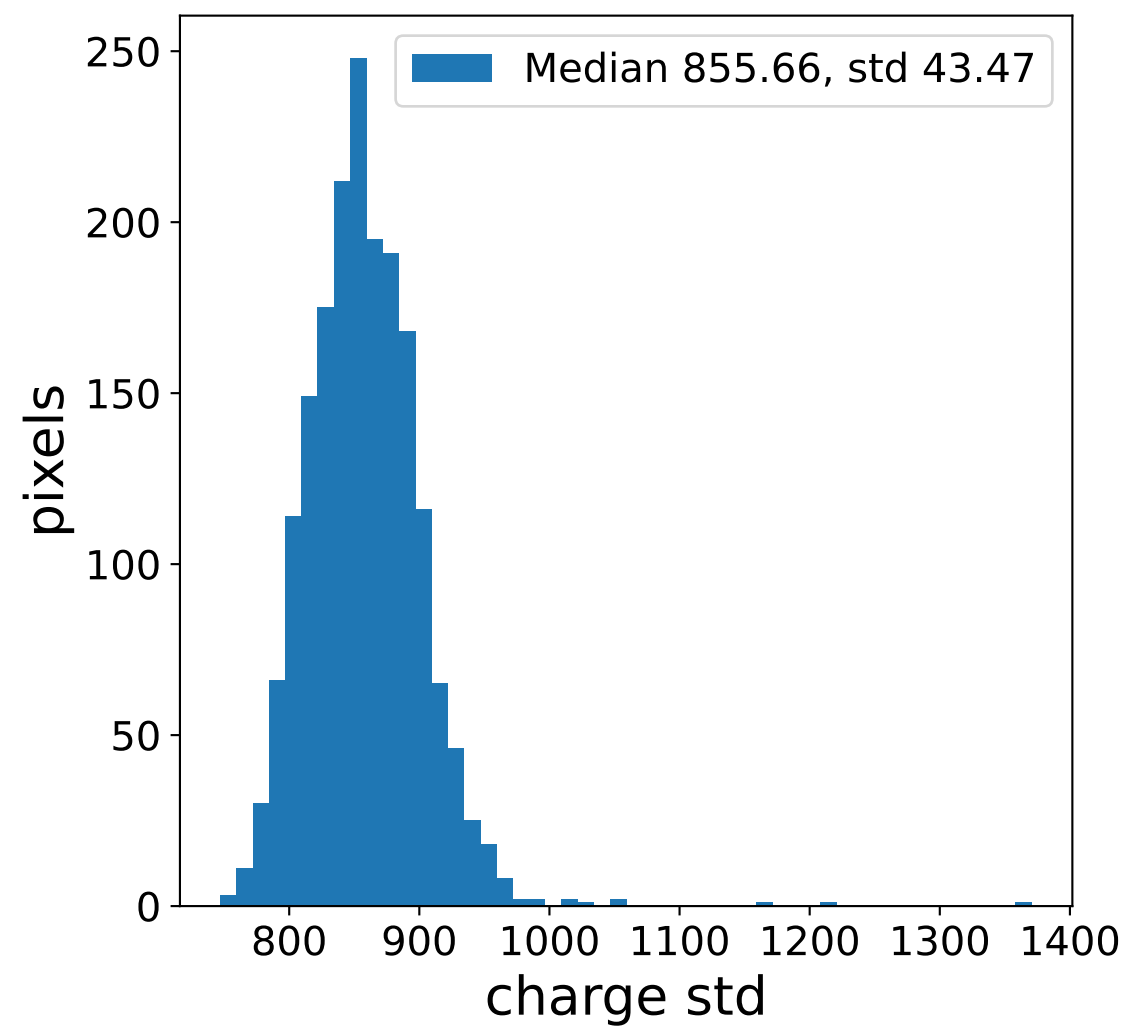

Run 3313

HG signal charge [ADC]

LG signal charge [ADC]

HG signal std [ADC]

LG signal std [ADC]

HG pedestal [ADC]

LG pedestal [ADC]

HG pedestal std [ADC]

LG pedestal std [ADC]

Run 3313

Run 3313 channel: HG

Run 3313 channel: LG