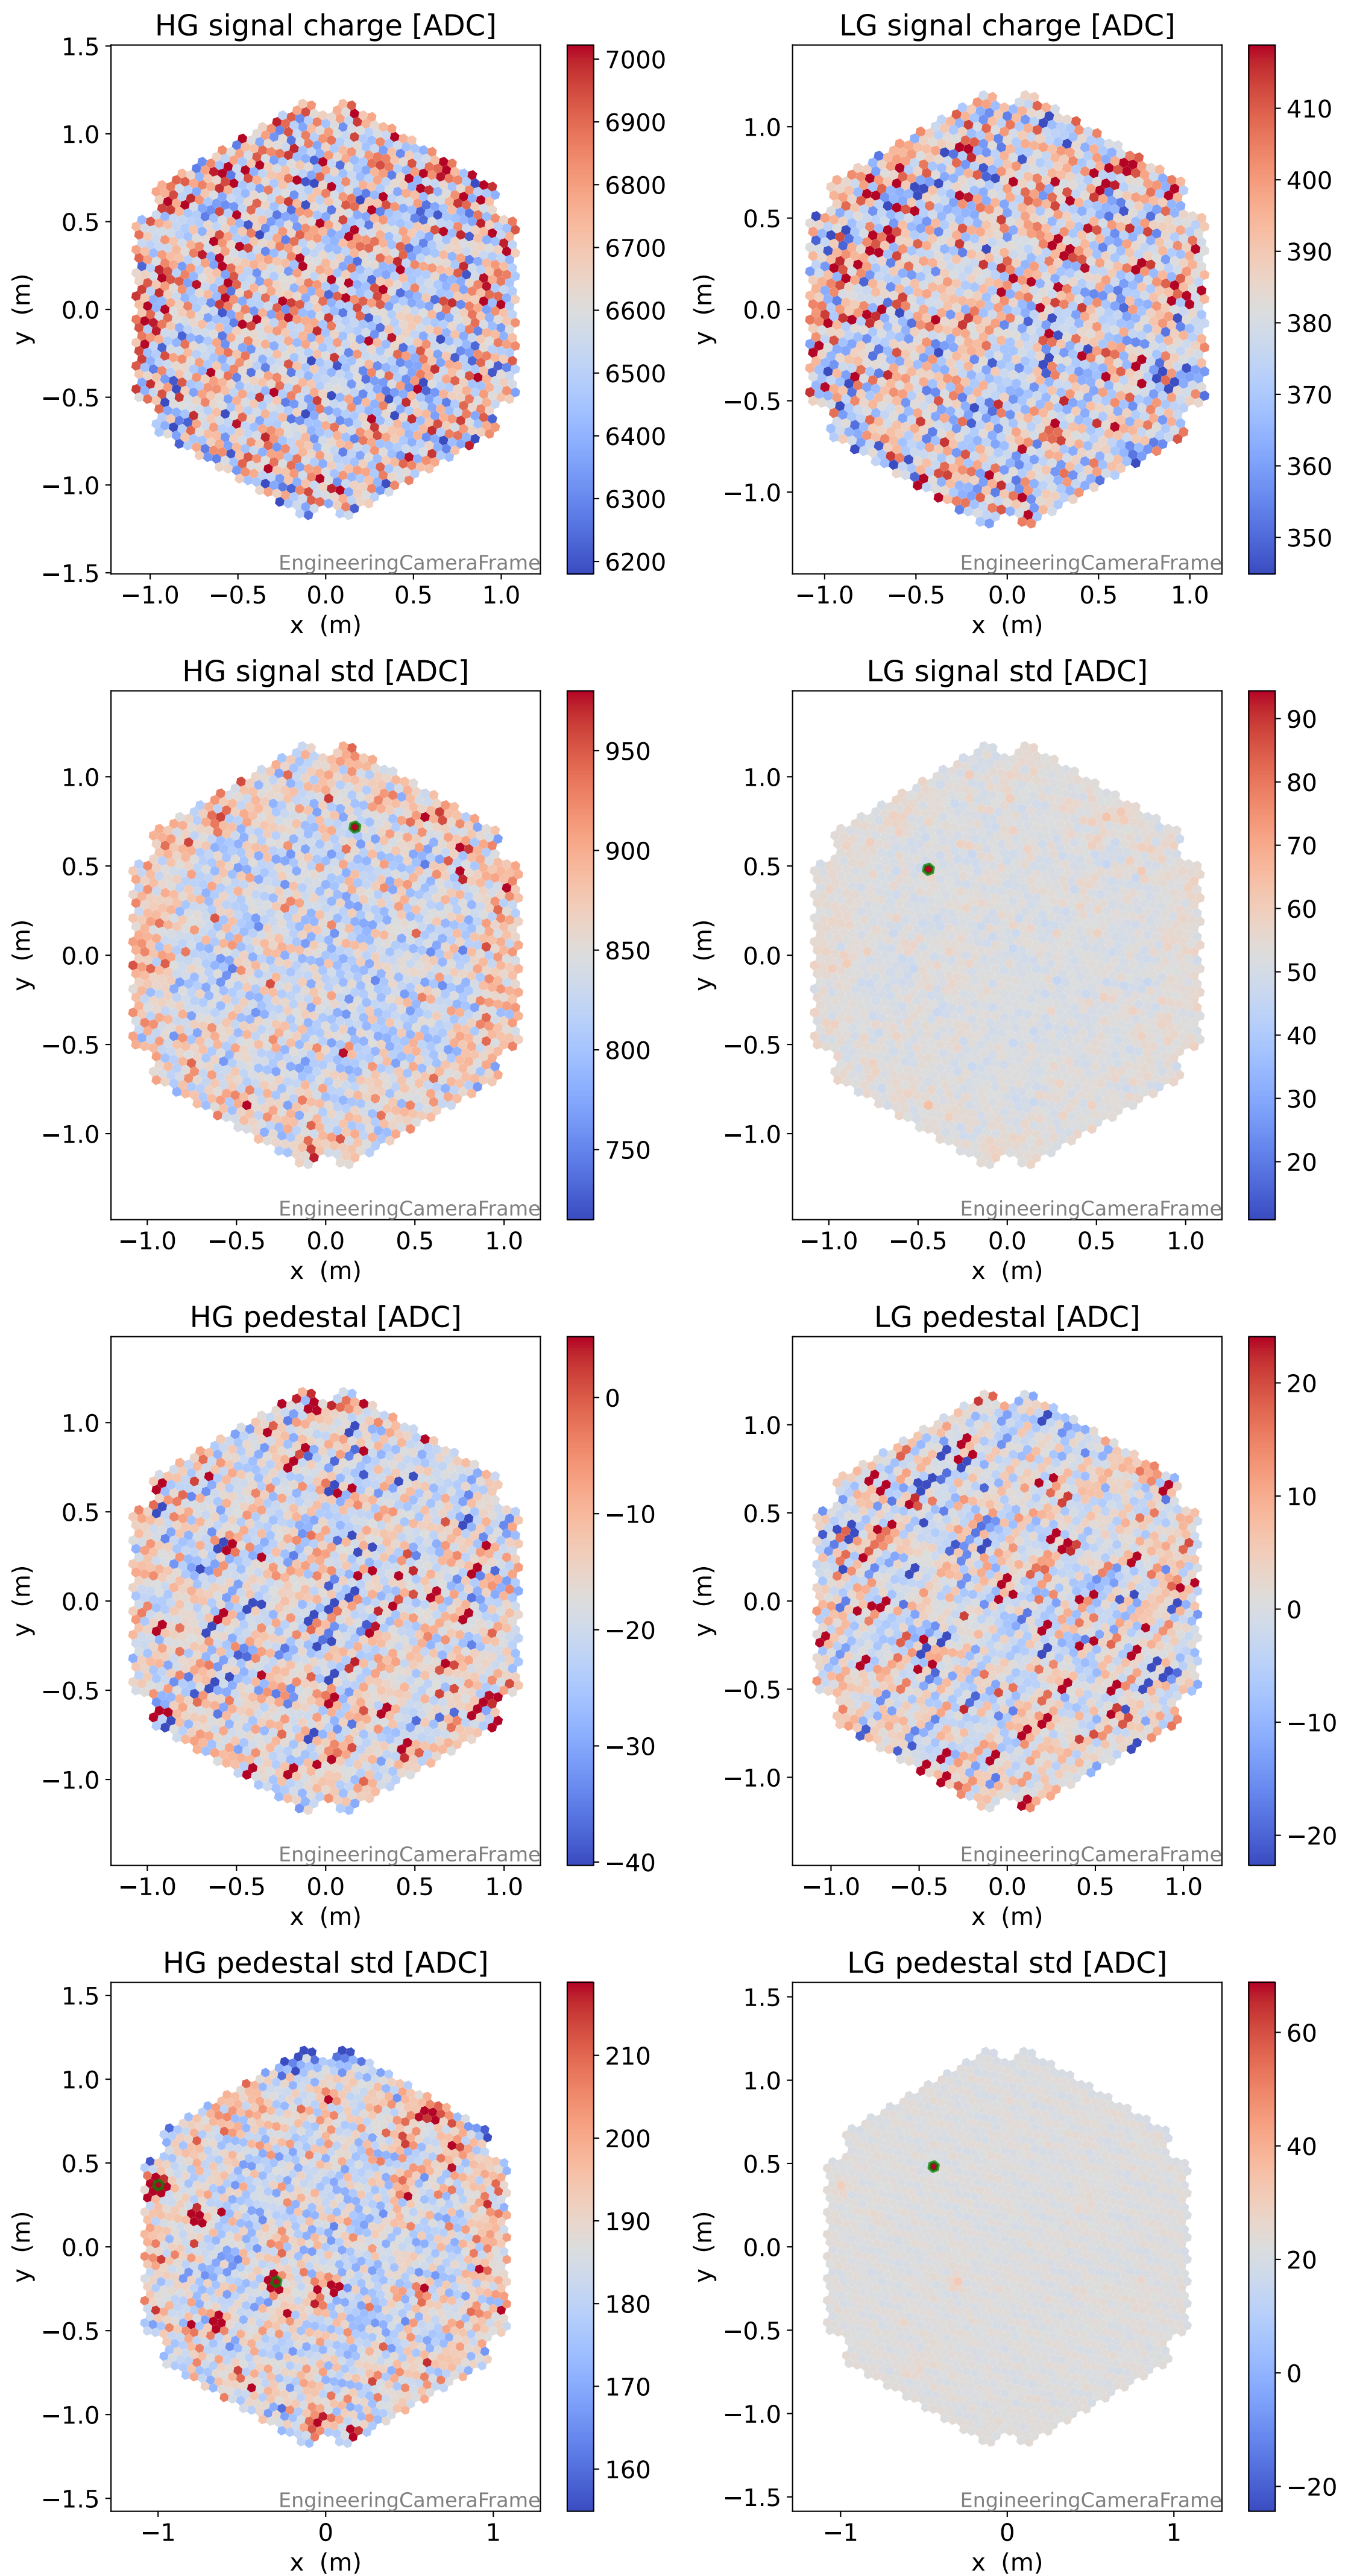

Run 3372

Run 3372

Run 3372 channel: HG

FF sample of 10000 events

pedestal sample of 10000 events

Run 3372 channel: LG

FF sample of 10000 events

pedestal sample of 10000 events