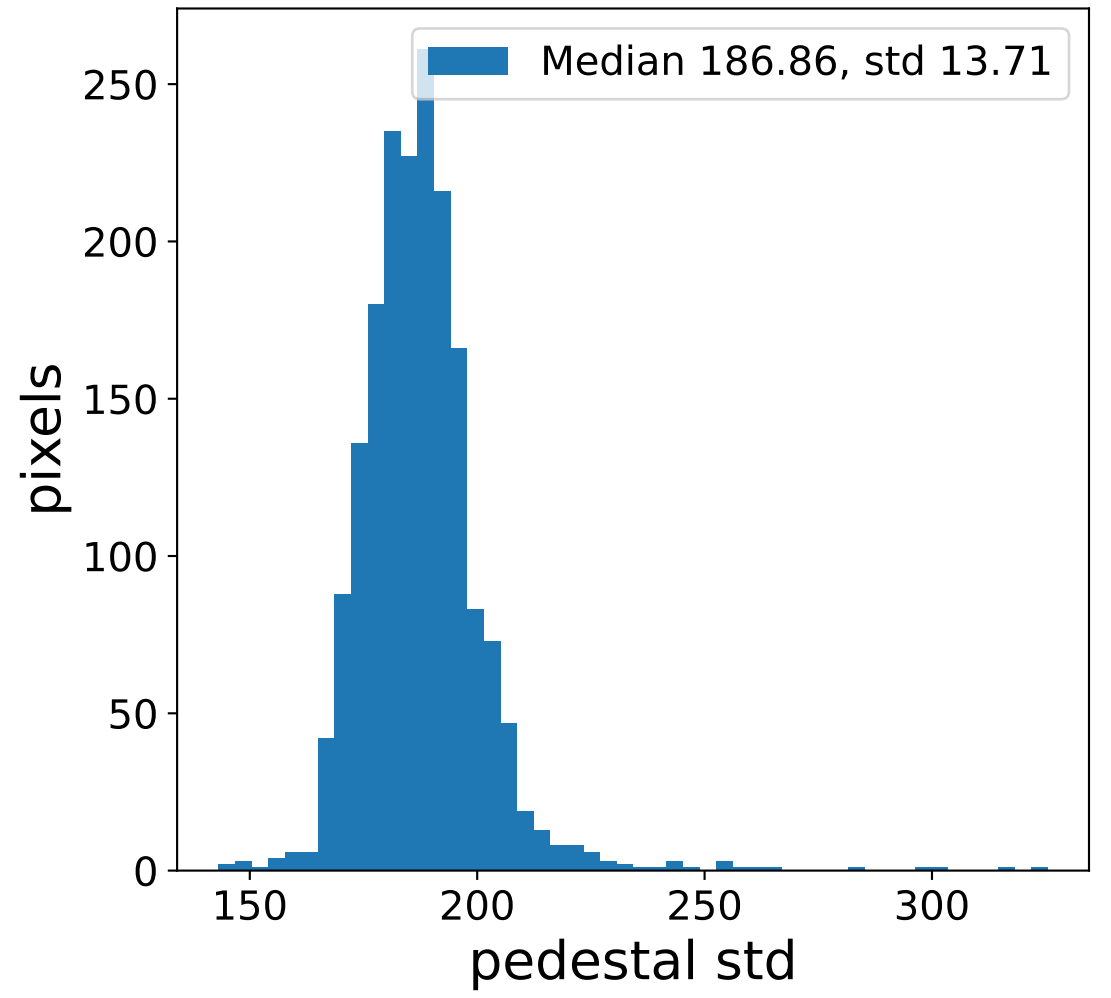

Run 3372

Run 3372

Run 3372 channel: HG

FF sample of 10000 events

pedestal sample of 10000 events

Run 3372 channel: LG

FF sample of 10000 events

pedestal sample of 10000 events