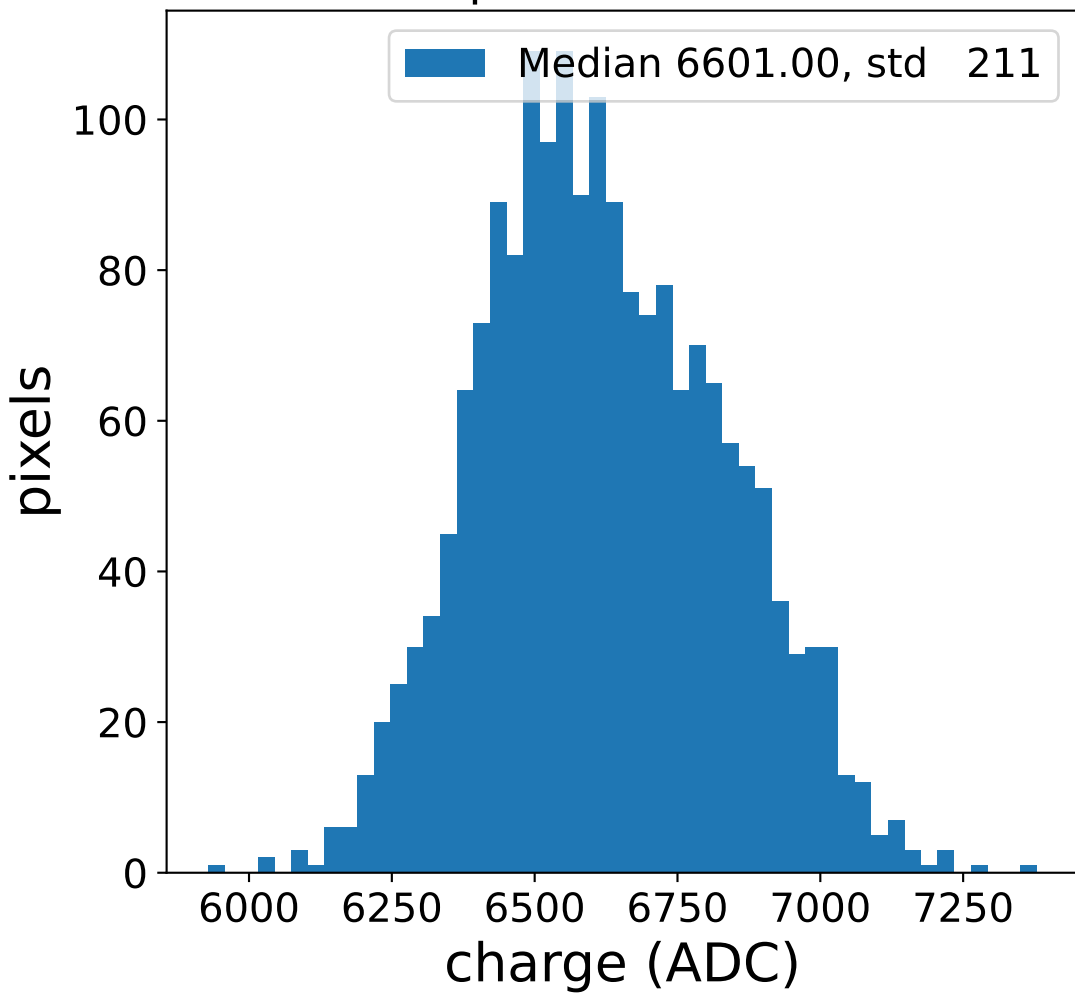

Run 3372

Run 3372

Run 3372 channel: HG

FF sample of 10000 events

pedestal sample of 10000 events

Run 3372 channel: LG

FF sample of 10000 events

pedestal sample of 10000 events