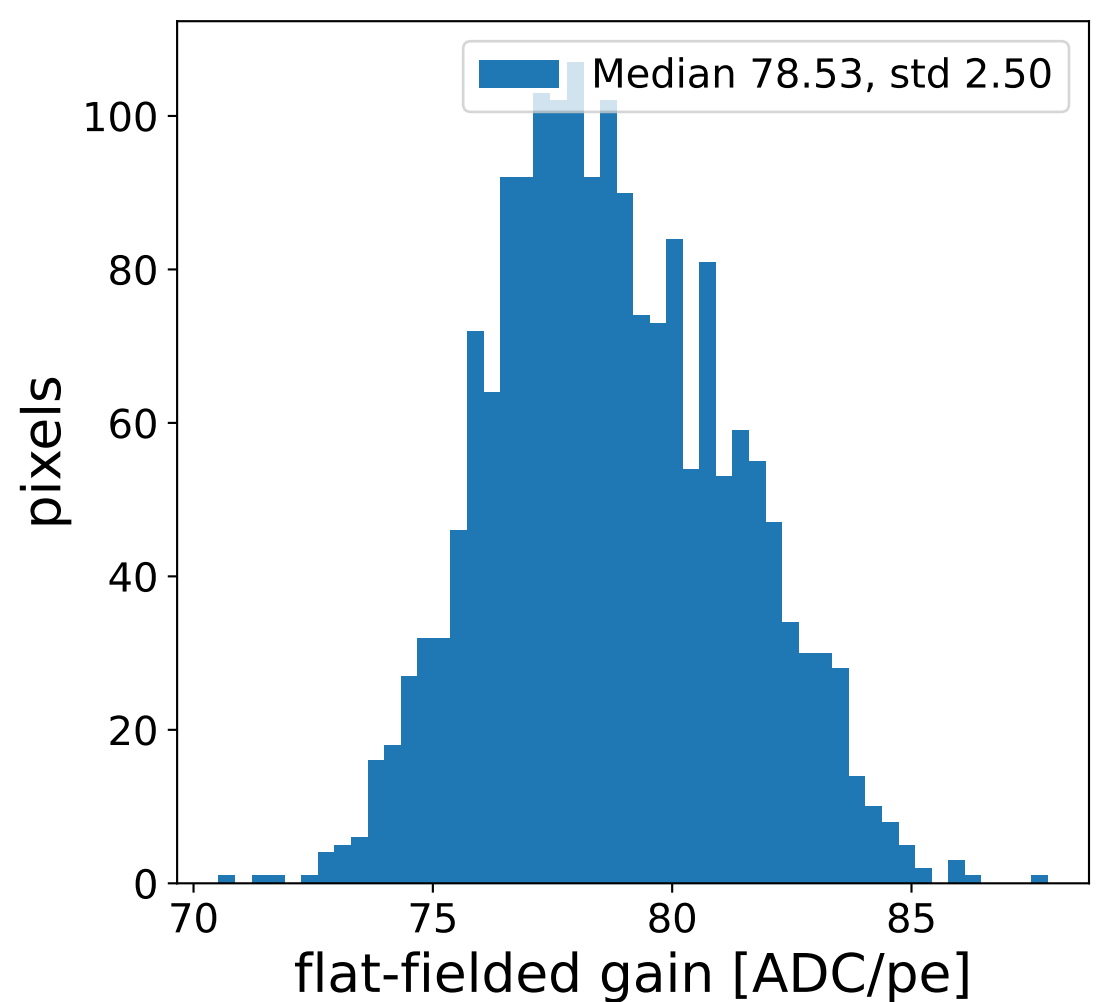

Run 3372

Run 3372

Run 3372 channel: HG

FF sample of 10000 events

pedestal sample of 10000 events

Run 3372 channel: LG

FF sample of 10000 events

pedestal sample of 10000 events