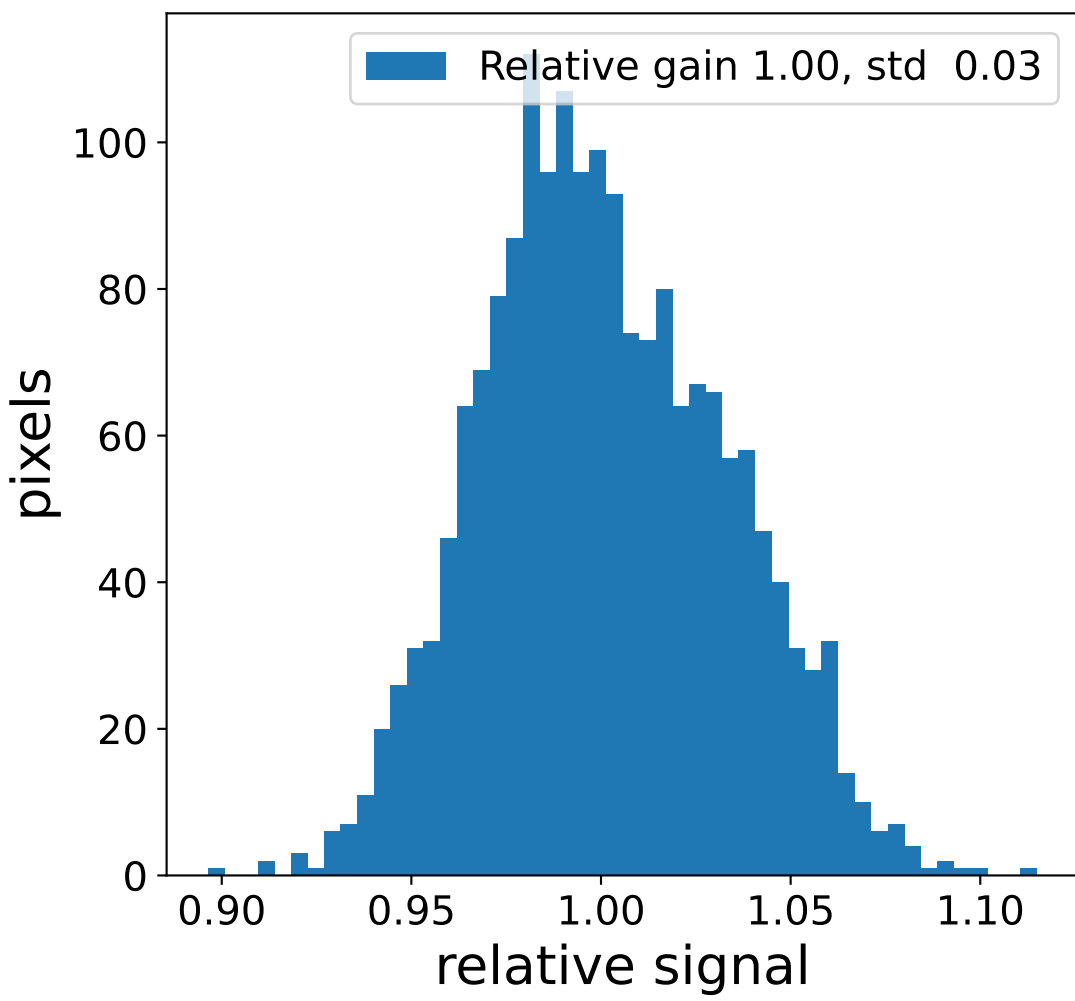

Run 3372

Run 3372

Run 3372 channel: HG

FF sample of 10000 events

pedestal sample of 10000 events

Run 3372 channel: LG

FF sample of 10000 events

pedestal sample of 10000 events