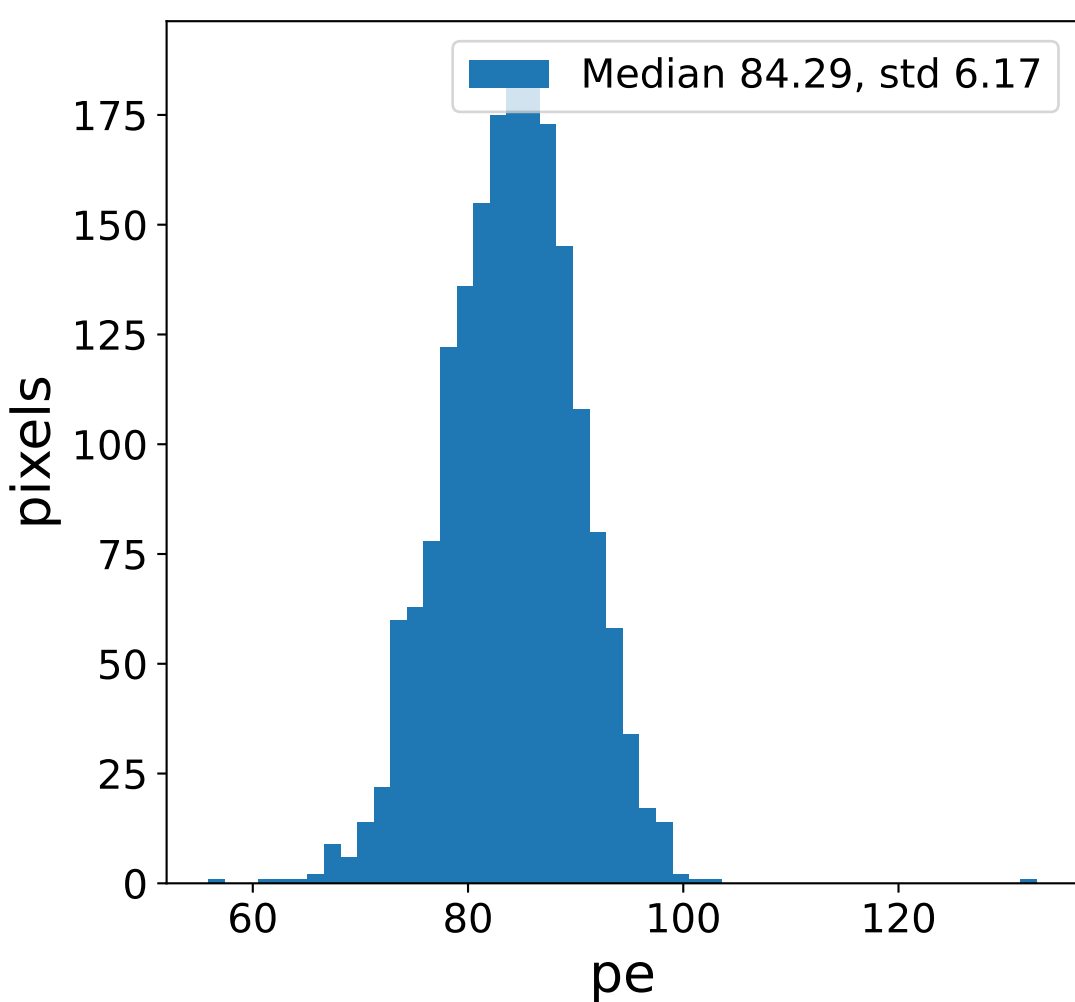

Run 3372

Run 3372

Run 3372 channel: HG

FF sample of 10000 events

pedestal sample of 10000 events

Run 3372 channel: LG

FF sample of 10000 events

pedestal sample of 10000 events