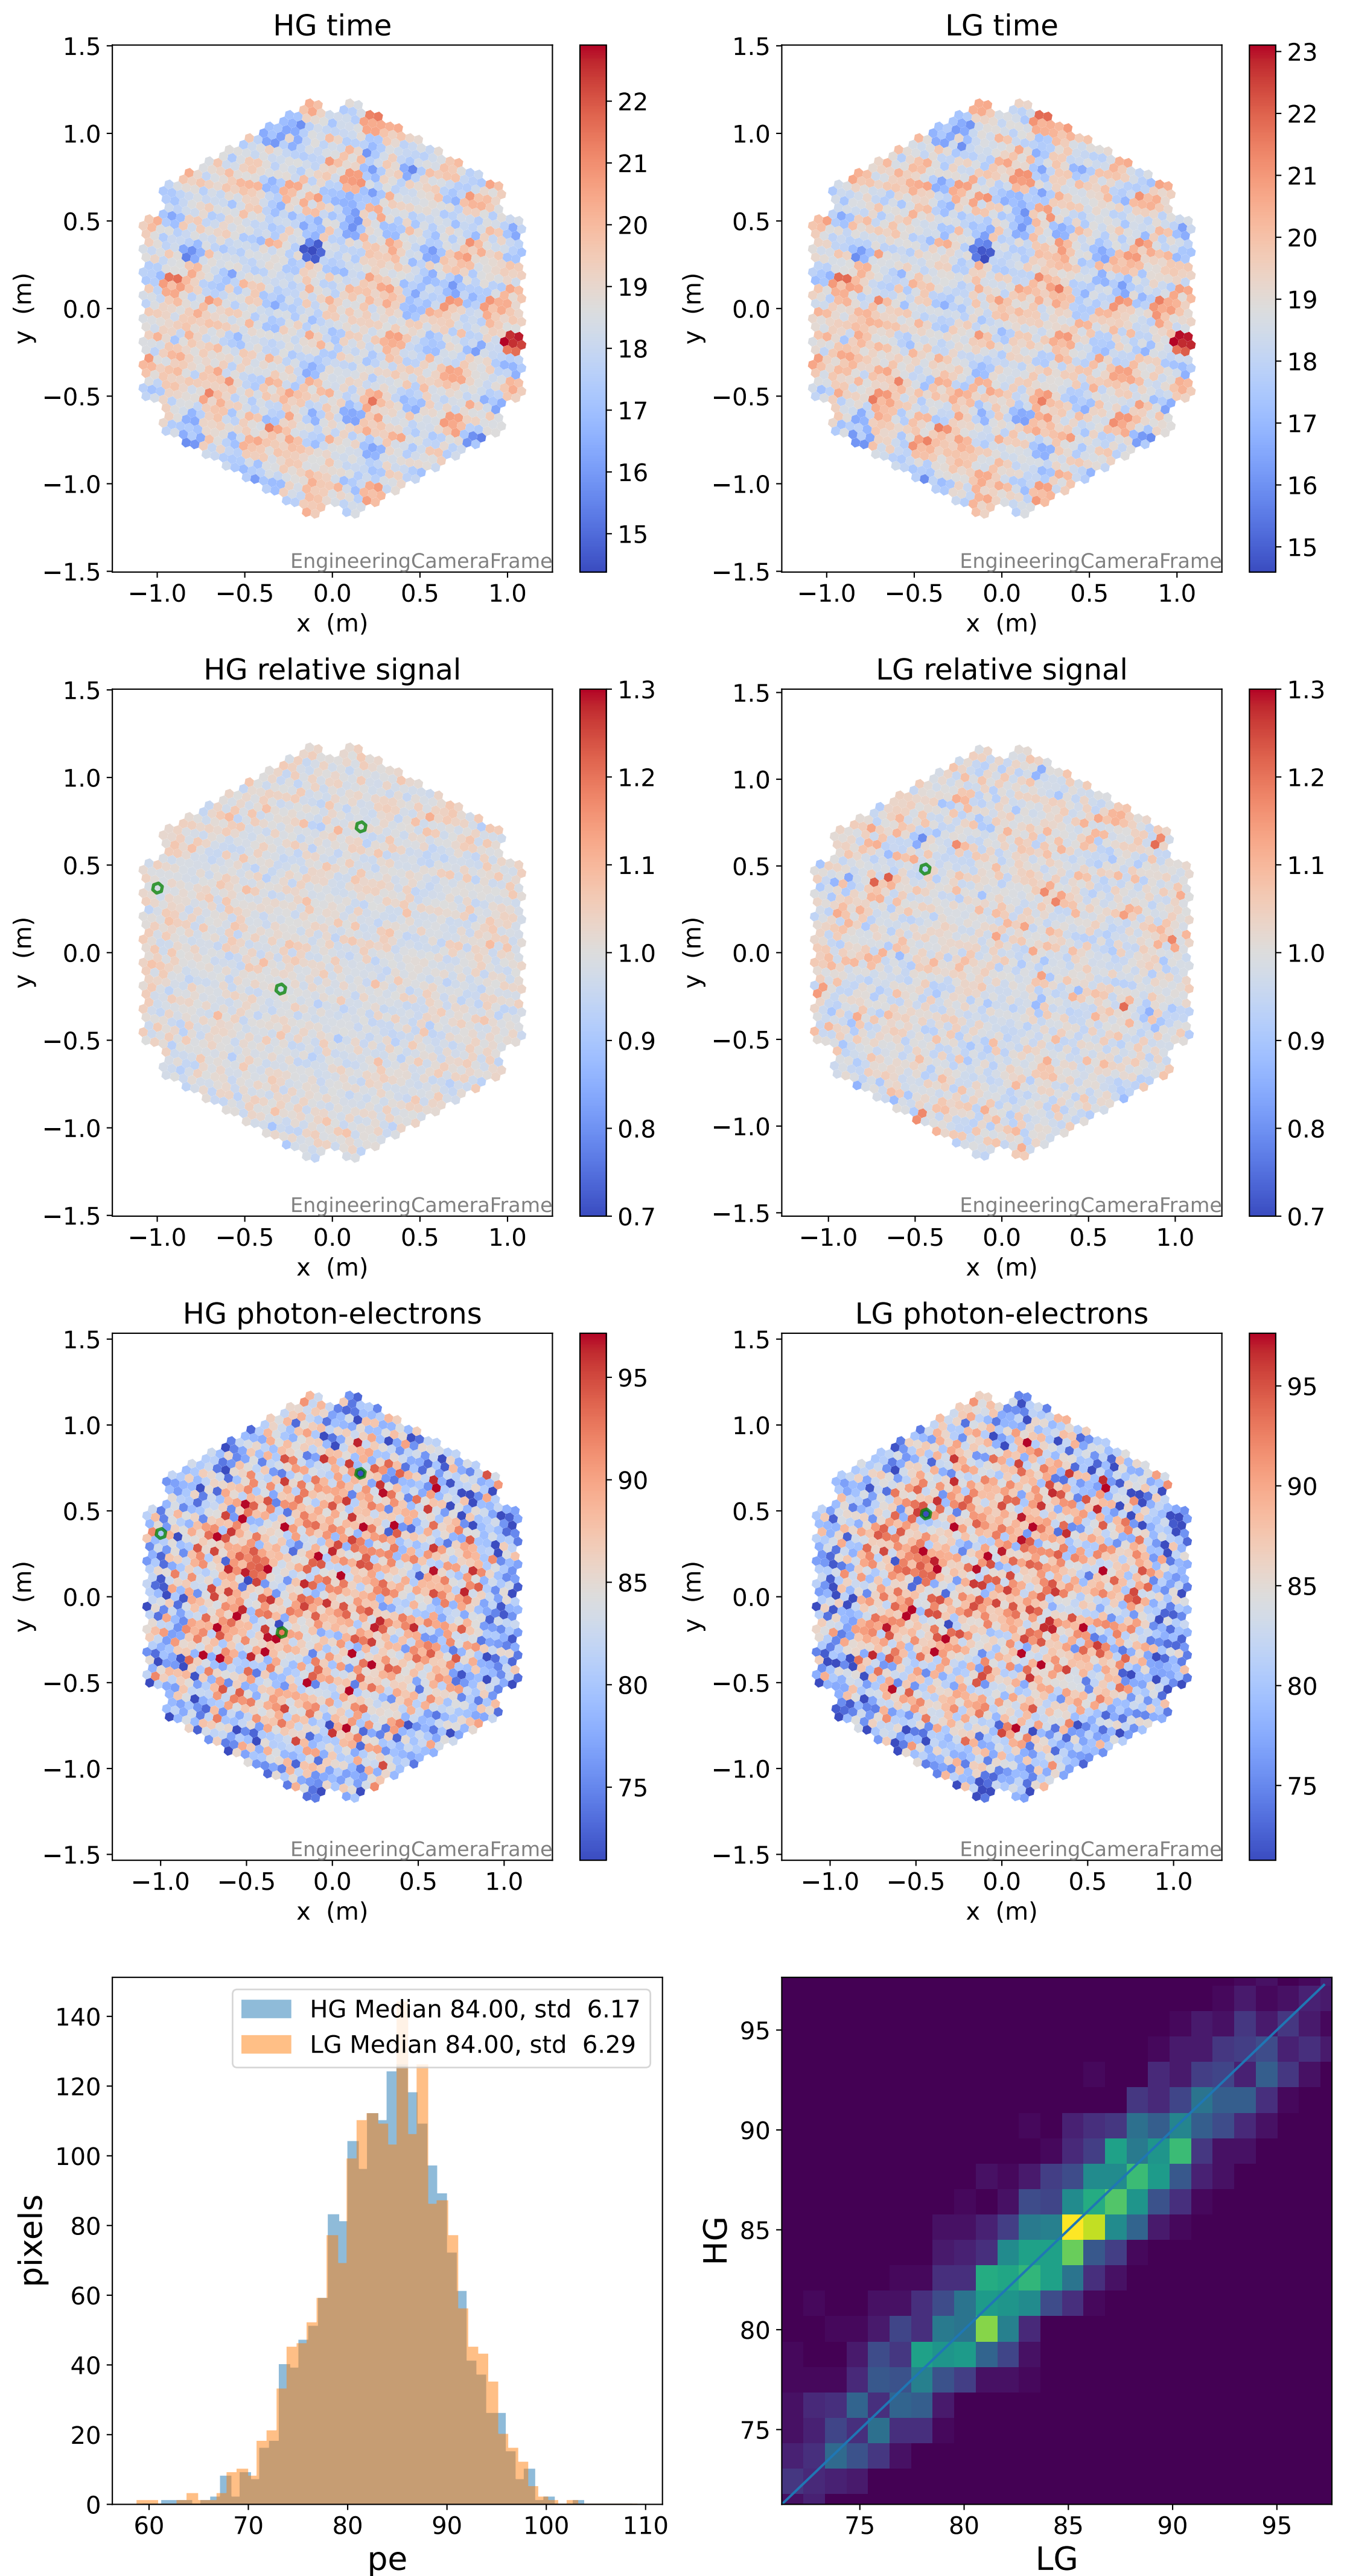

Run 3372

Run 3372

Run 3372 channel: HG

FF sample of 10000 events

pedestal sample of 10000 events

Run 3372 channel: LG

FF sample of 10000 events

pedestal sample of 10000 events