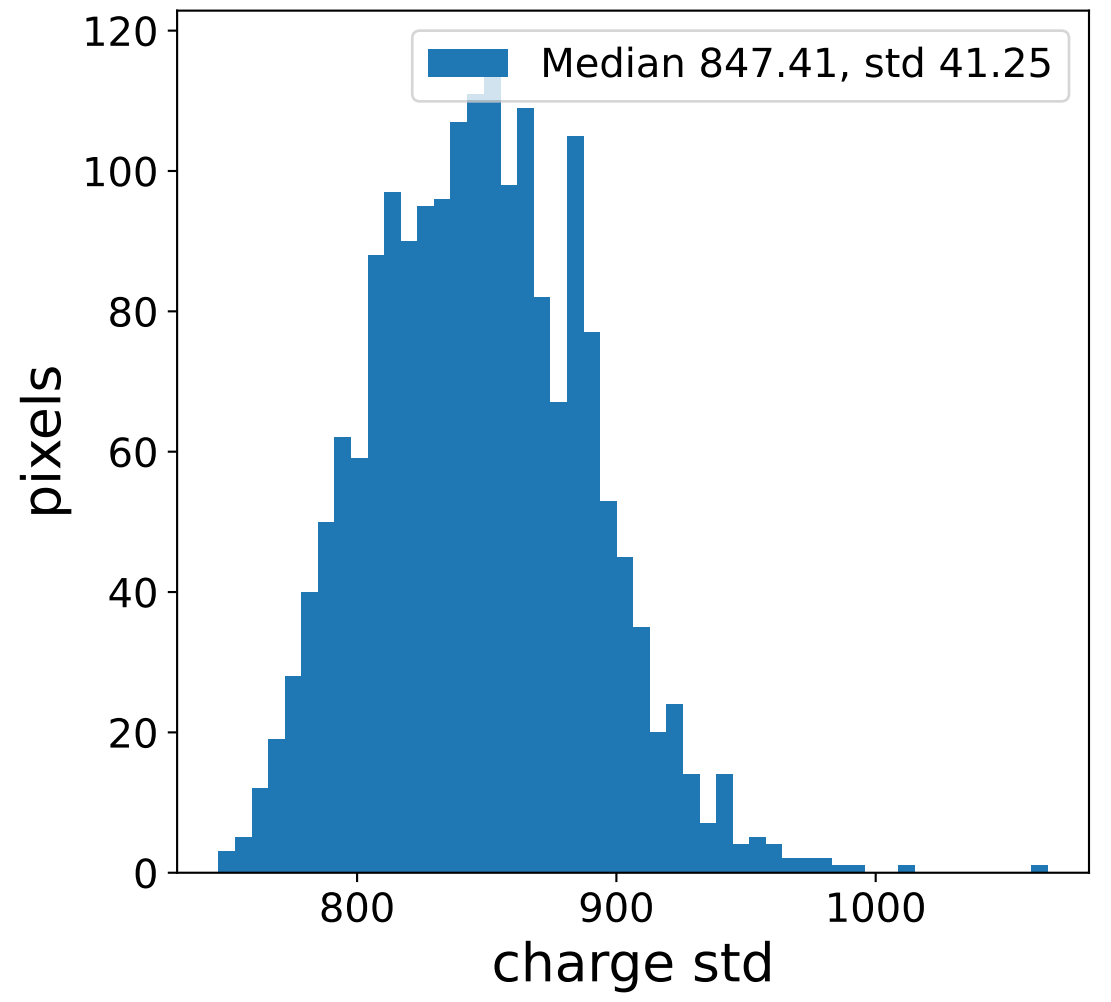

Run 3372

Run 3372

Run 3372 channel: HG

FF sample of 10000 events

pedestal sample of 10000 events

Run 3372 channel: LG

FF sample of 10000 events

pedestal sample of 10000 events