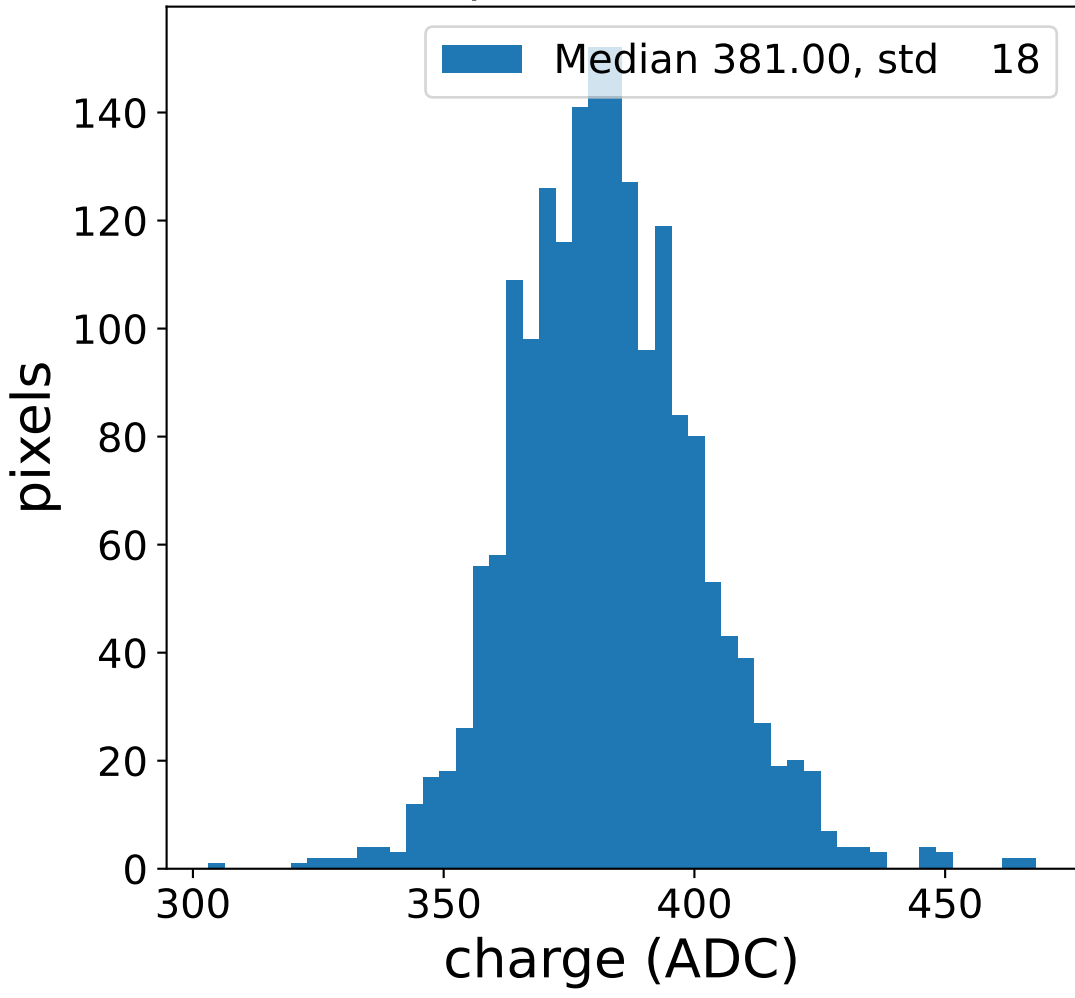

Run 3372

Run 3372

Run 3372 channel: HG

FF sample of 10000 events

pedestal sample of 10000 events

Run 3372 channel: LG

FF sample of 10000 events

pedestal sample of 10000 events