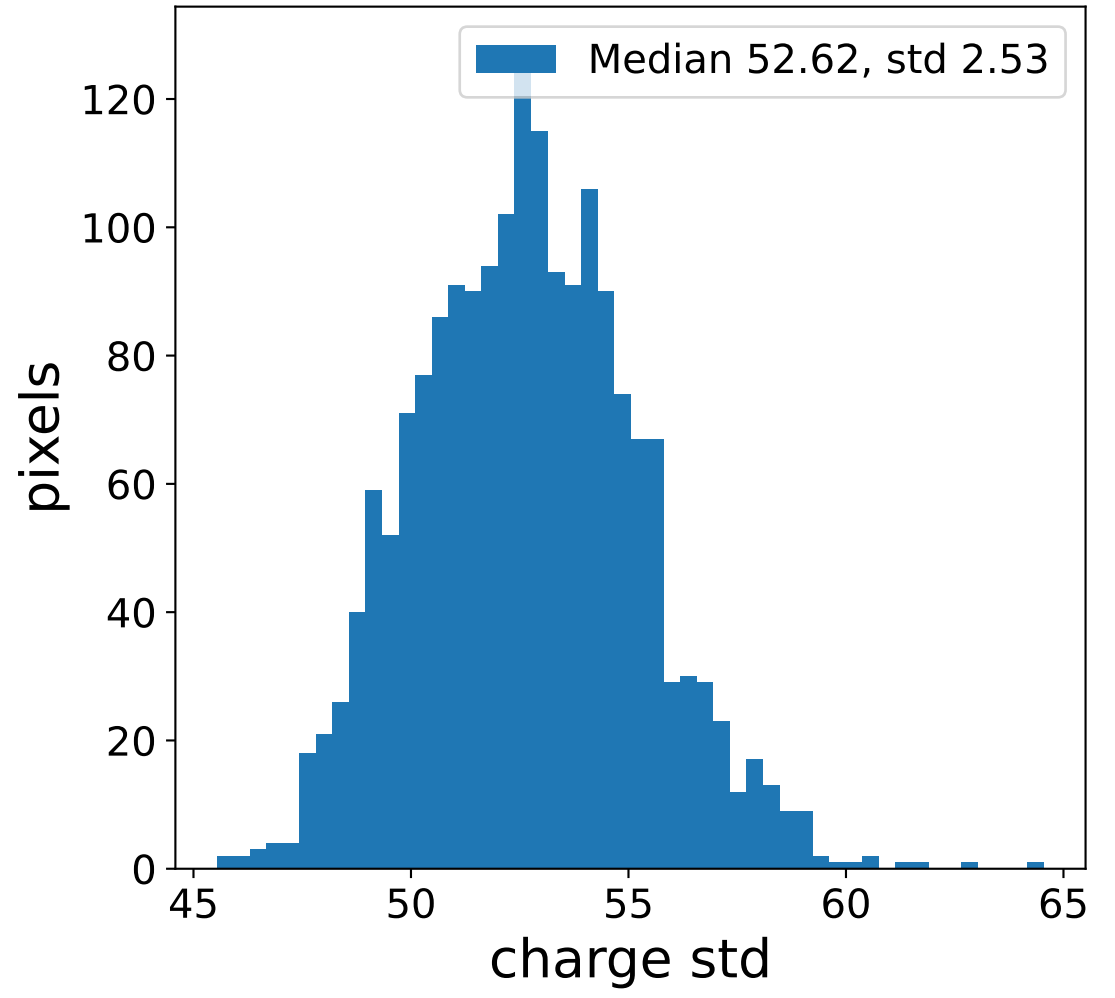

Run 3372

Run 3372

Run 3372 channel: HG

FF sample of 10000 events

pedestal sample of 10000 events

Run 3372 channel: LG

FF sample of 10000 events

pedestal sample of 10000 events