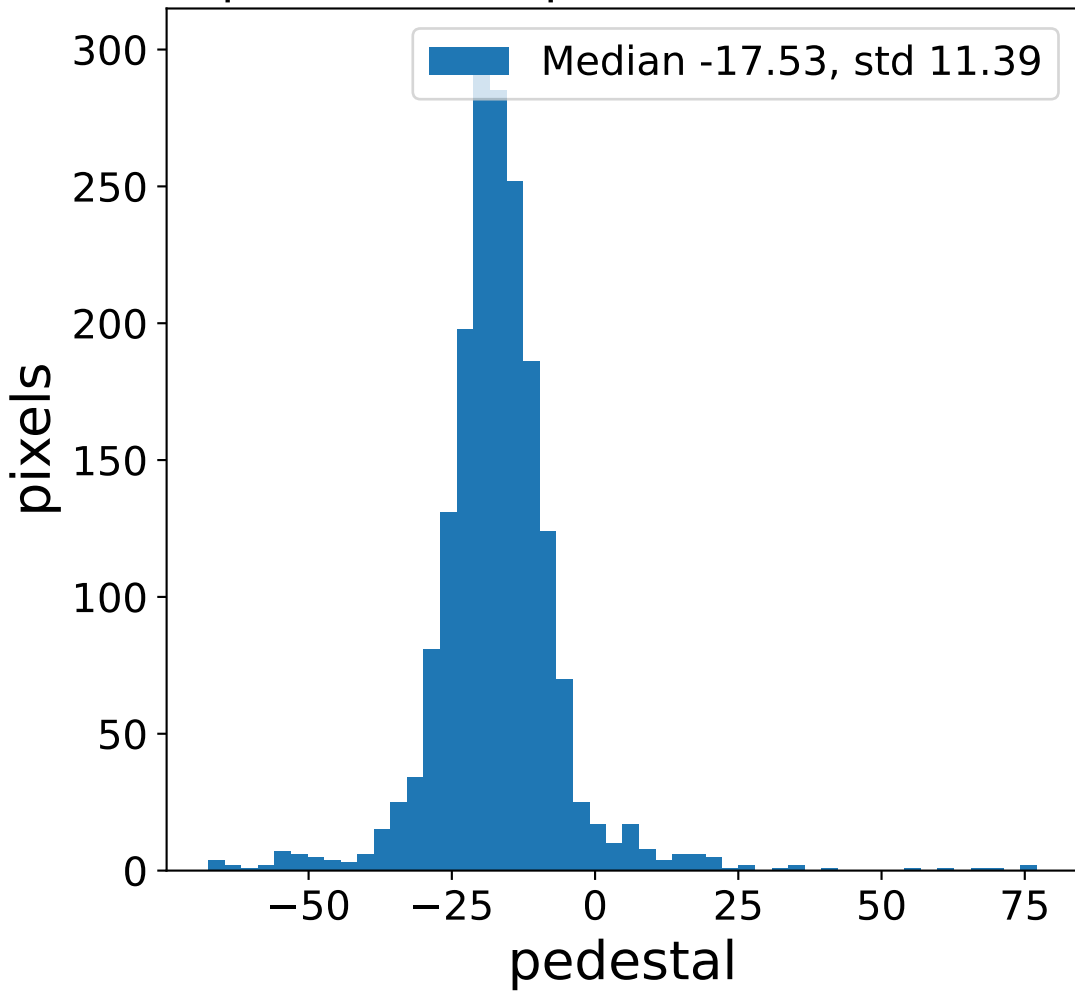

Run 3372

Run 3372

Run 3372 channel: HG

FF sample of 10000 events

pedestal sample of 10000 events

Run 3372 channel: LG

FF sample of 10000 events

pedestal sample of 10000 events