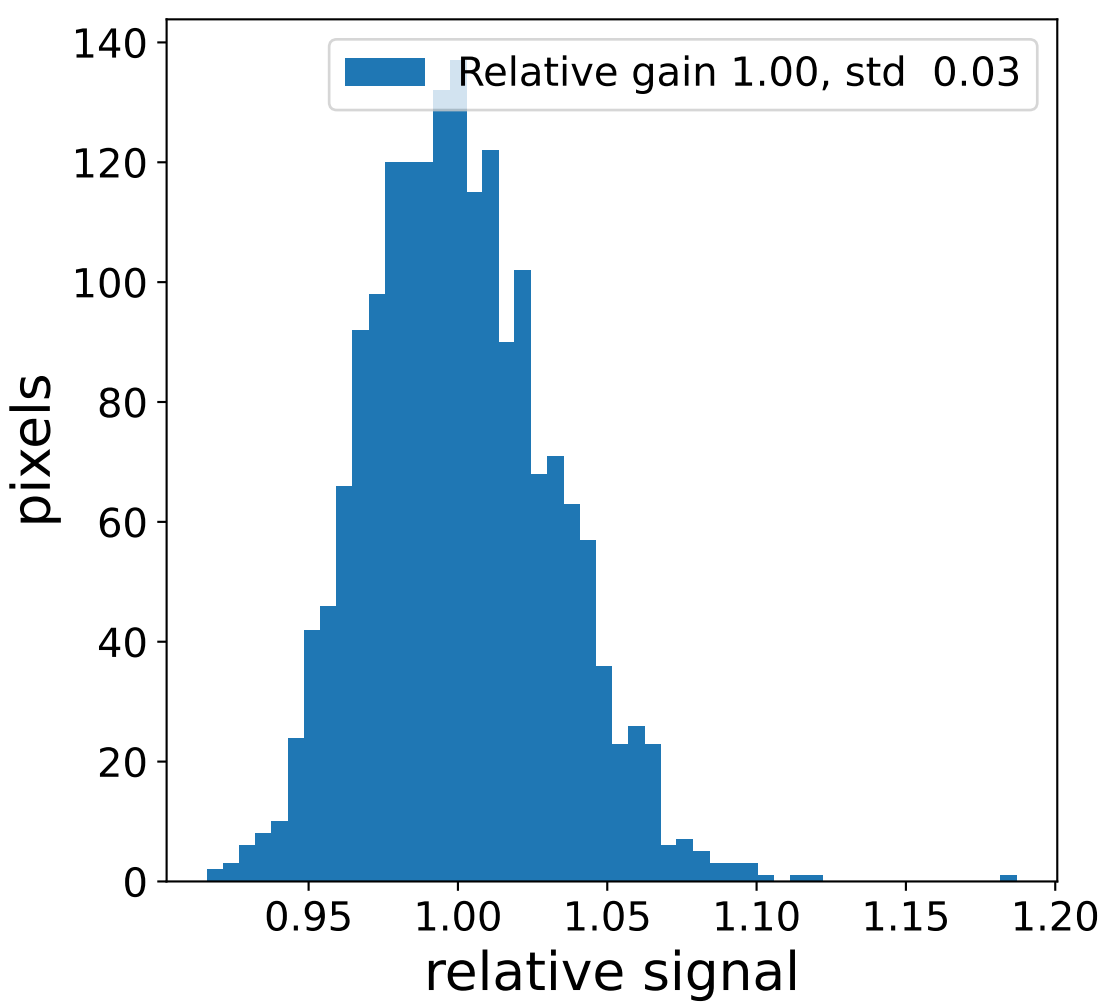

Run 3513

Run 3513

Run 3513 channel: HG

FF sample of 10000 events

pedestal sample of 10000 events

Run 3513 channel: LG

FF sample of 10000 events

pedestal sample of 10000 events