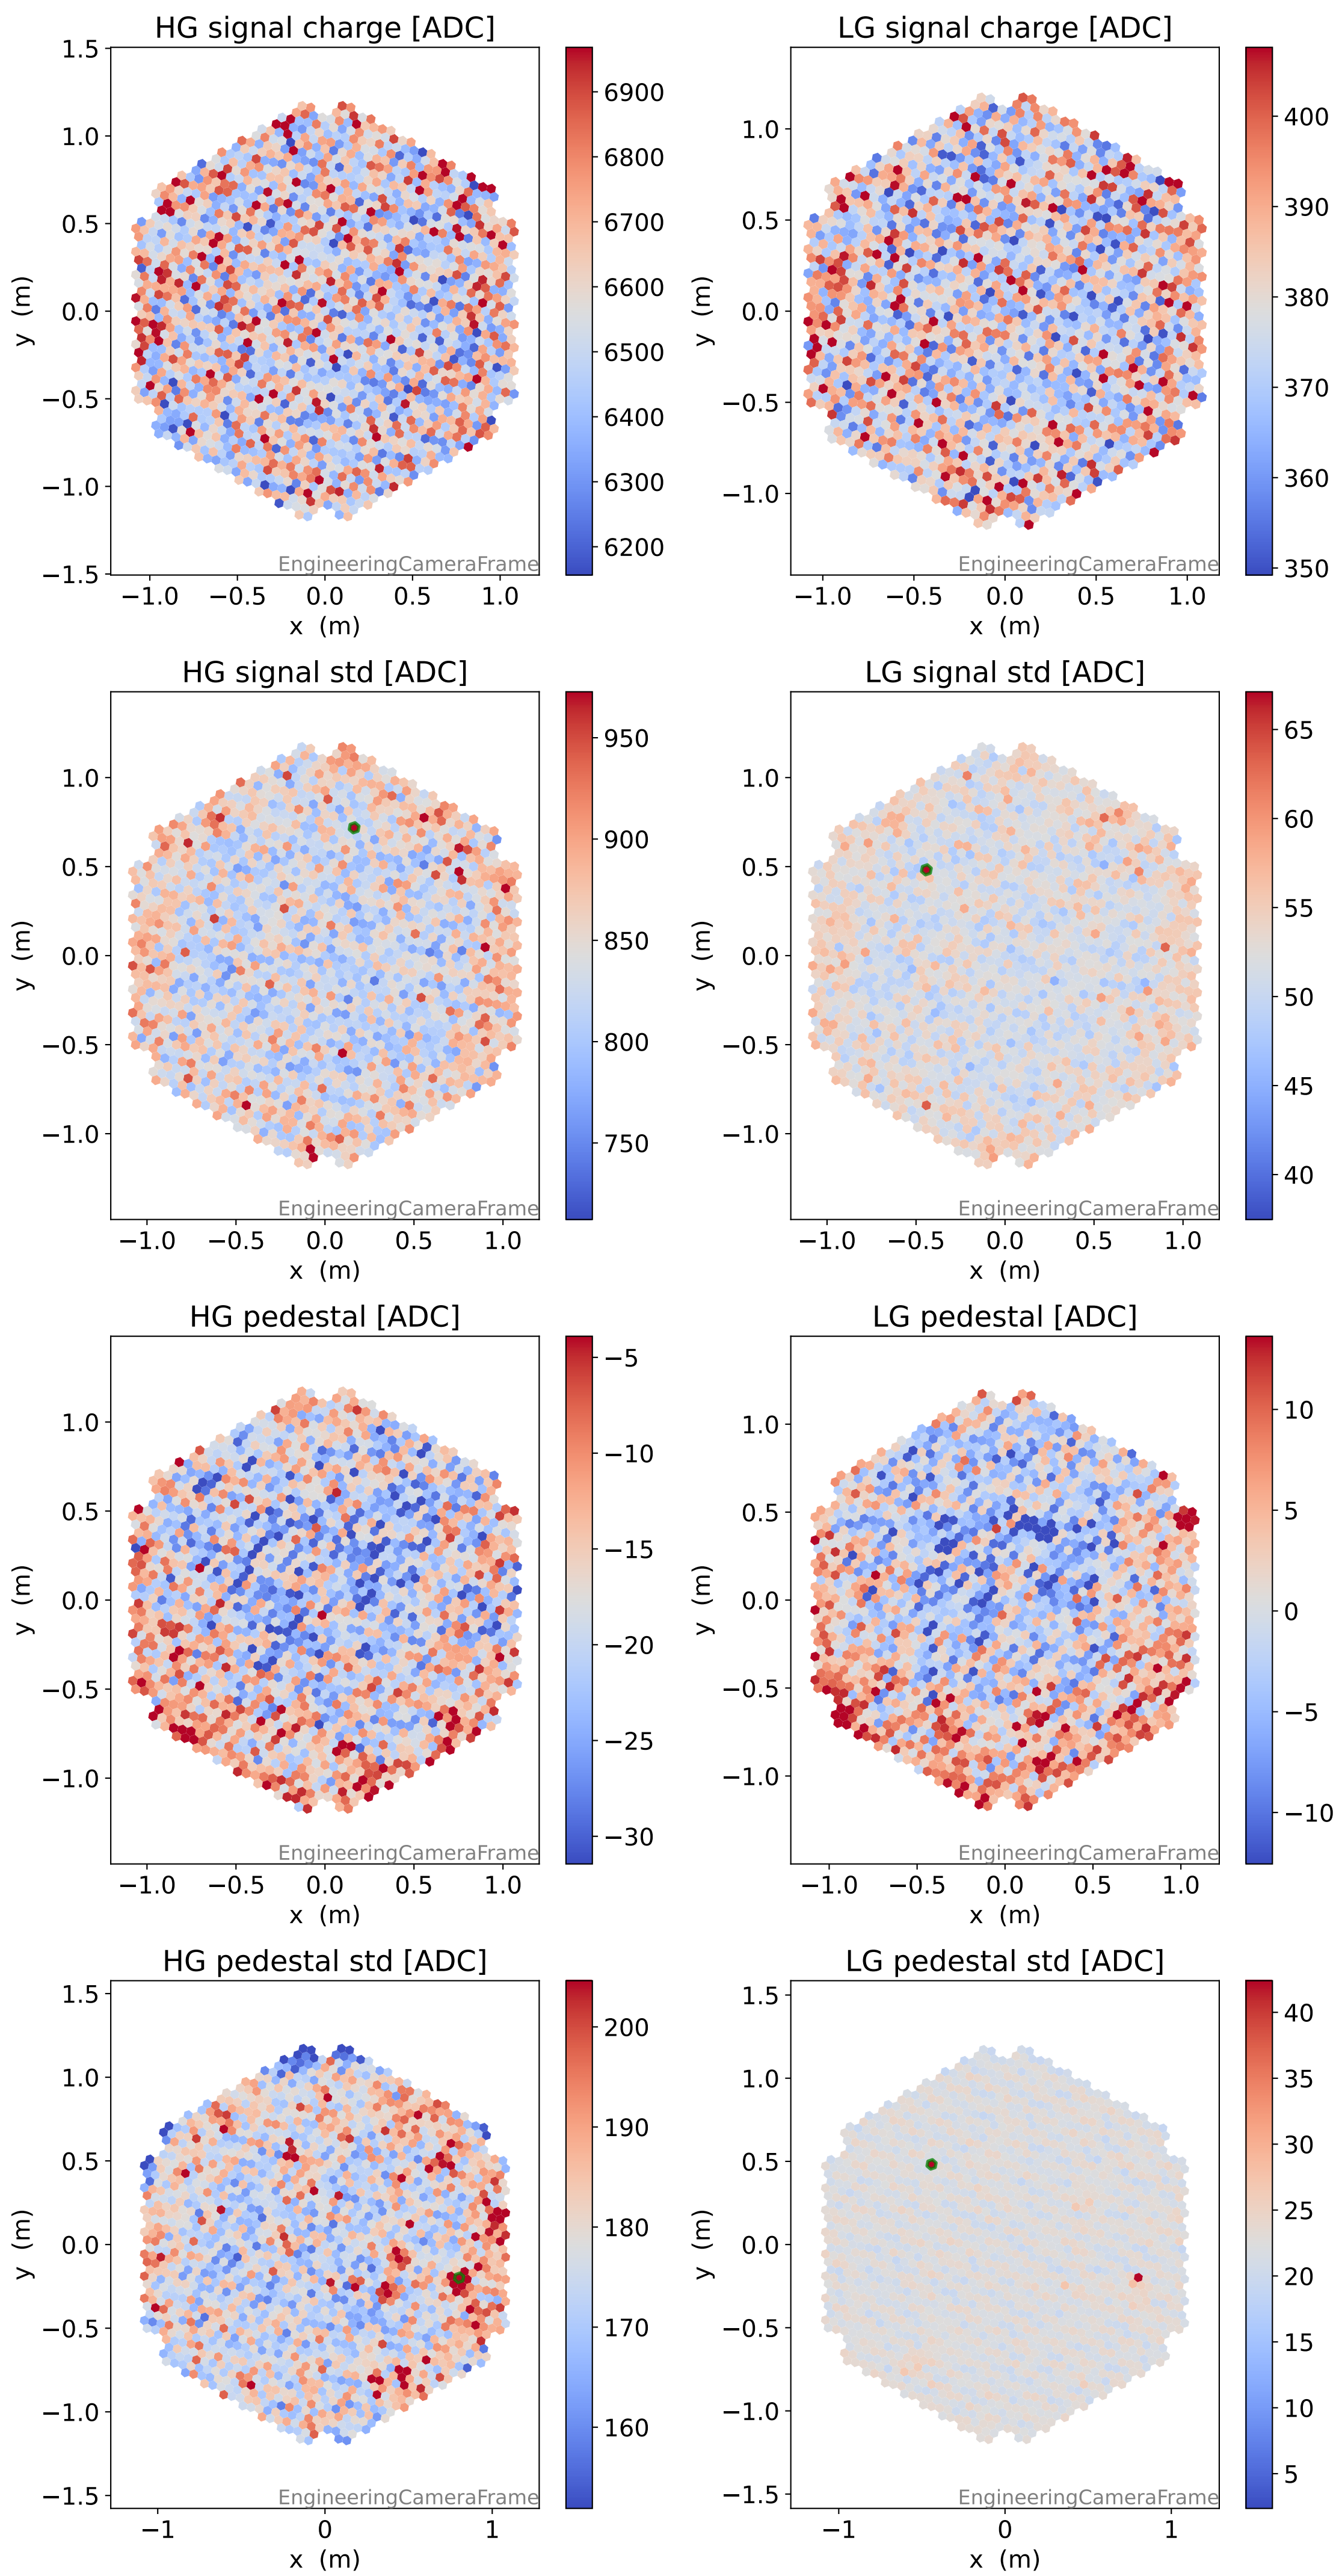

Run 3513

Run 3513

Run 3513 channel: HG

FF sample of 10000 events

pedestal sample of 10000 events

Run 3513 channel: LG

FF sample of 10000 events

pedestal sample of 10000 events