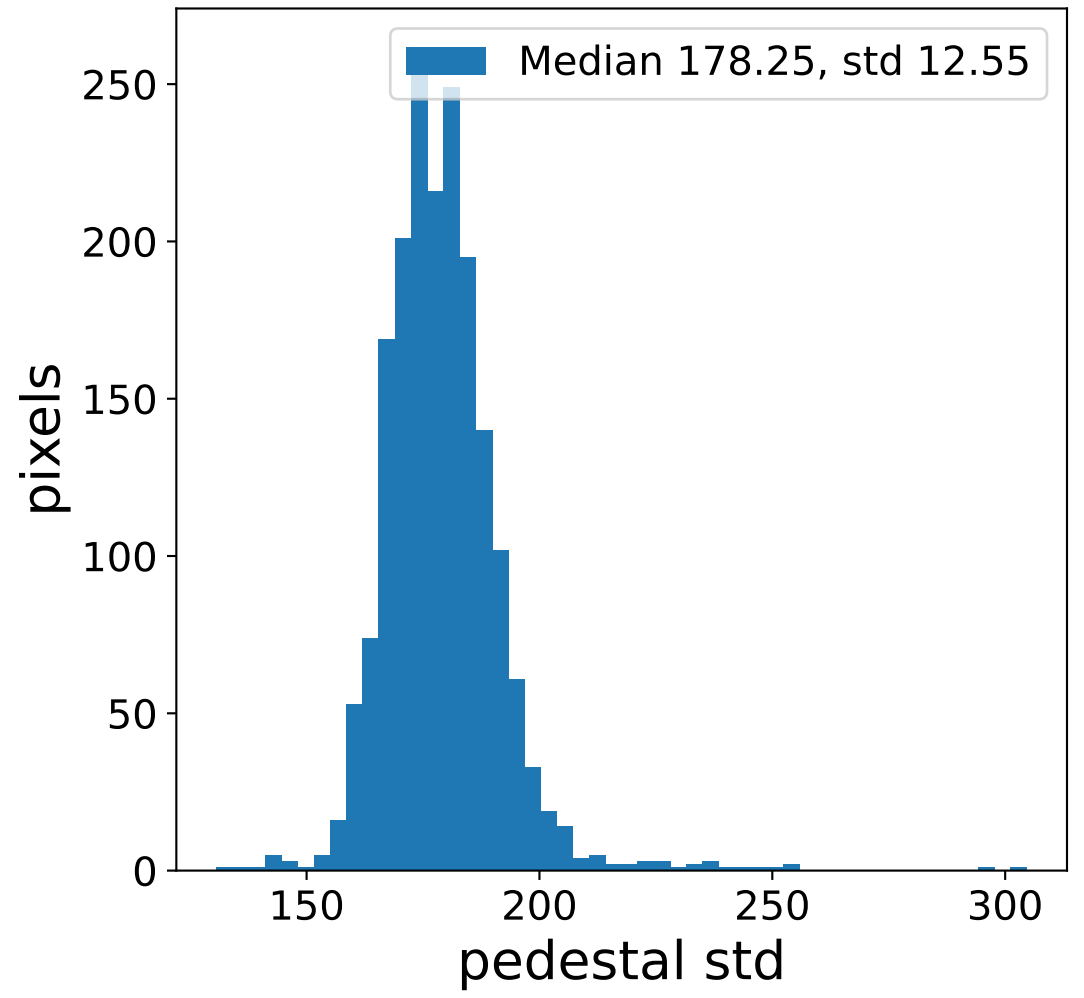

Run 3513

Run 3513

Run 3513 channel: HG

FF sample of 10000 events

pedestal sample of 10000 events

Run 3513 channel: LG

FF sample of 10000 events

pedestal sample of 10000 events