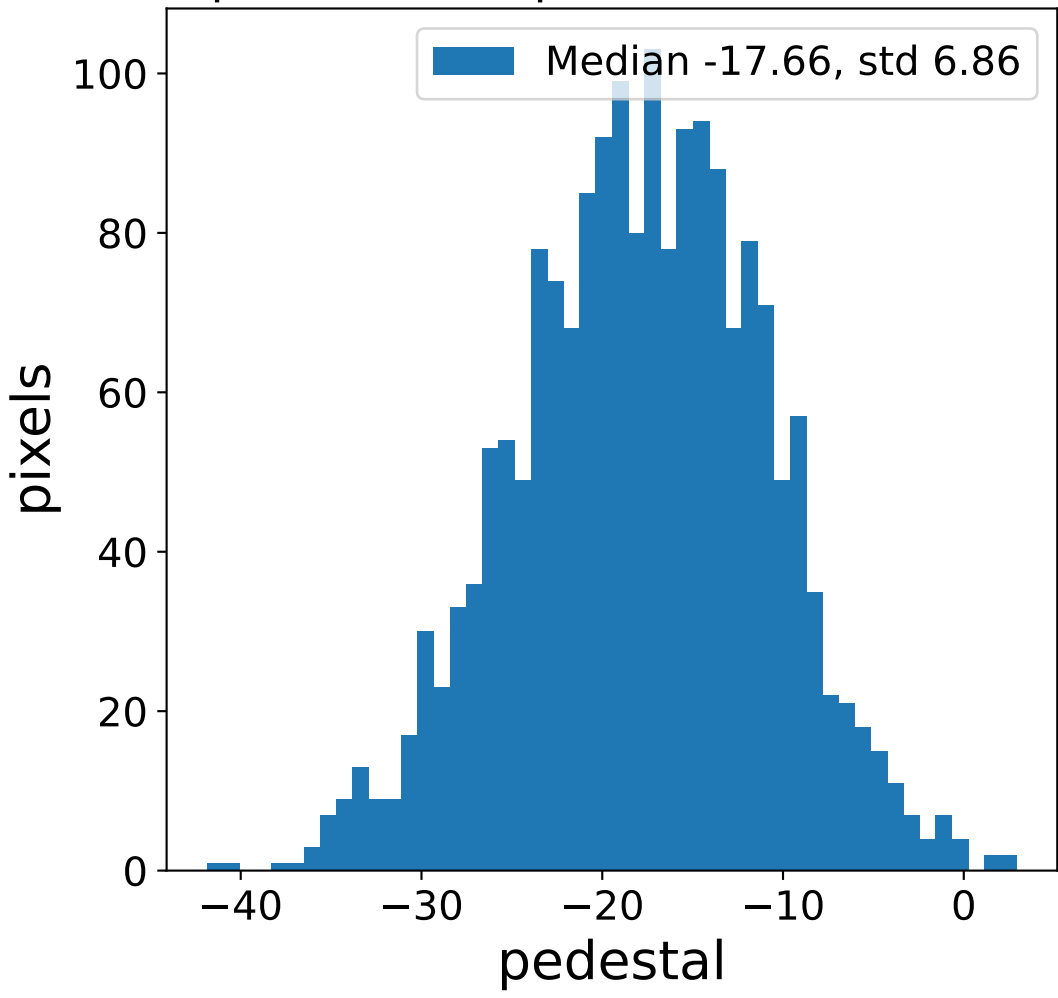

Run 3513

Run 3513

Run 3513 channel: HG

FF sample of 10000 events

pedestal sample of 10000 events

Run 3513 channel: LG

FF sample of 10000 events

pedestal sample of 10000 events