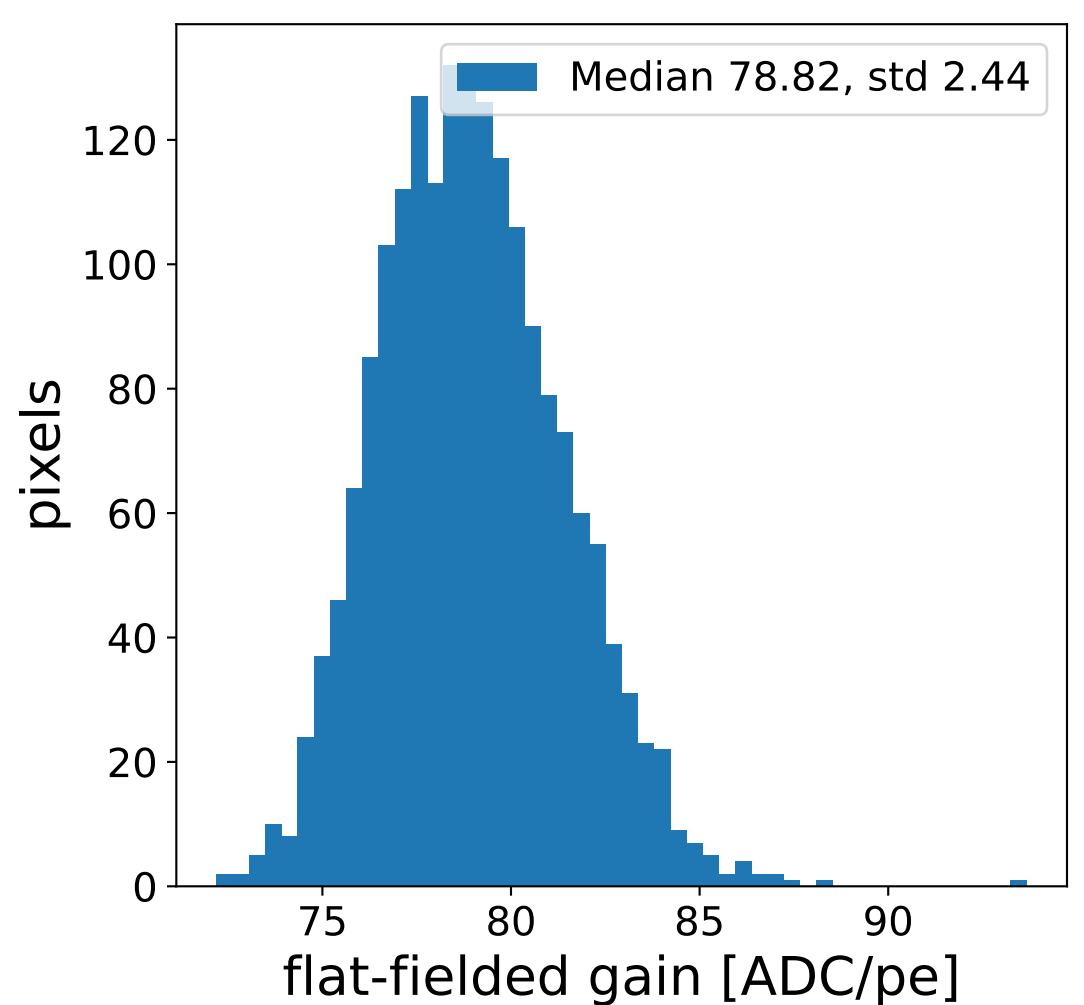

Run 3513

Run 3513

Run 3513 channel: HG

FF sample of 10000 events

pedestal sample of 10000 events

Run 3513 channel: LG

FF sample of 10000 events

pedestal sample of 10000 events