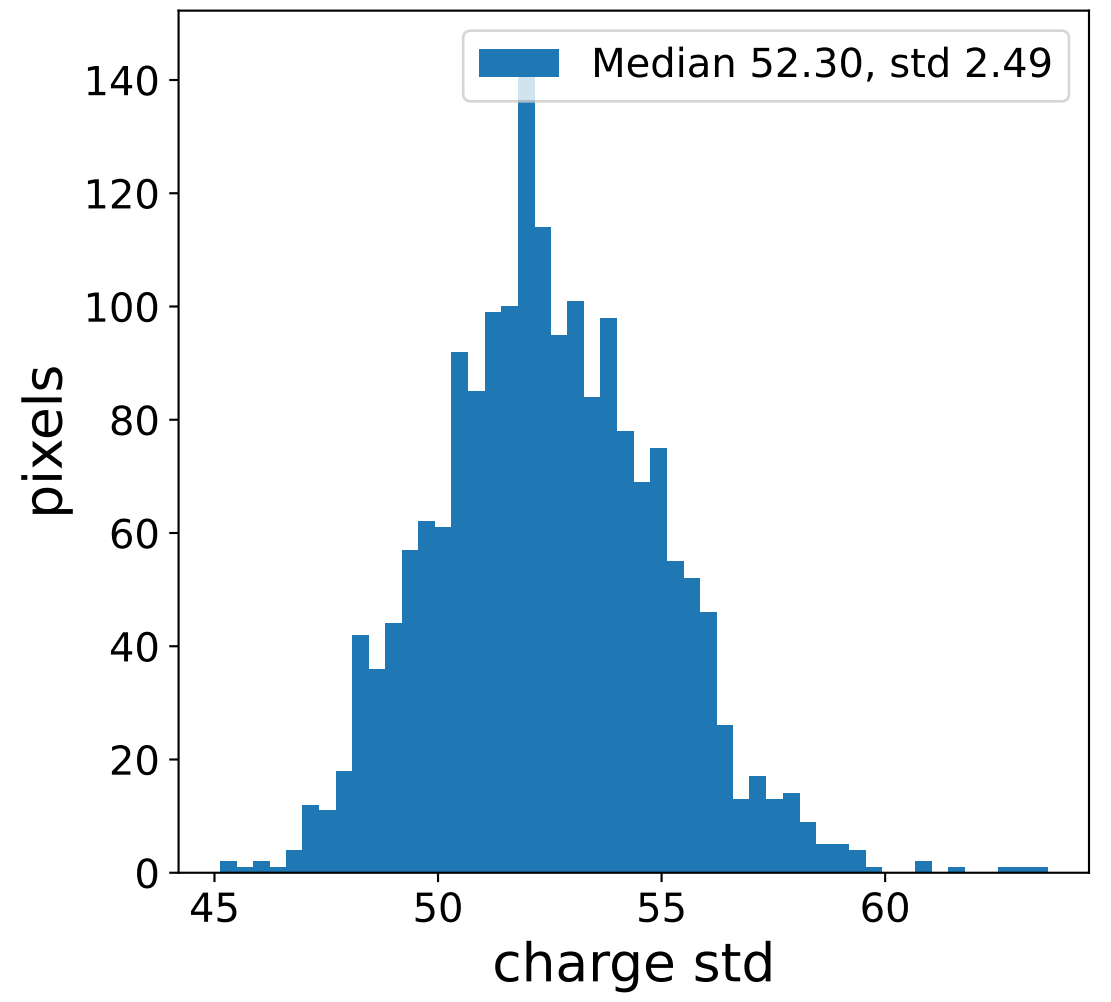

Run 3513

Run 3513

Run 3513 channel: HG

FF sample of 10000 events

pedestal sample of 10000 events

Run 3513 channel: LG

FF sample of 10000 events

pedestal sample of 10000 events