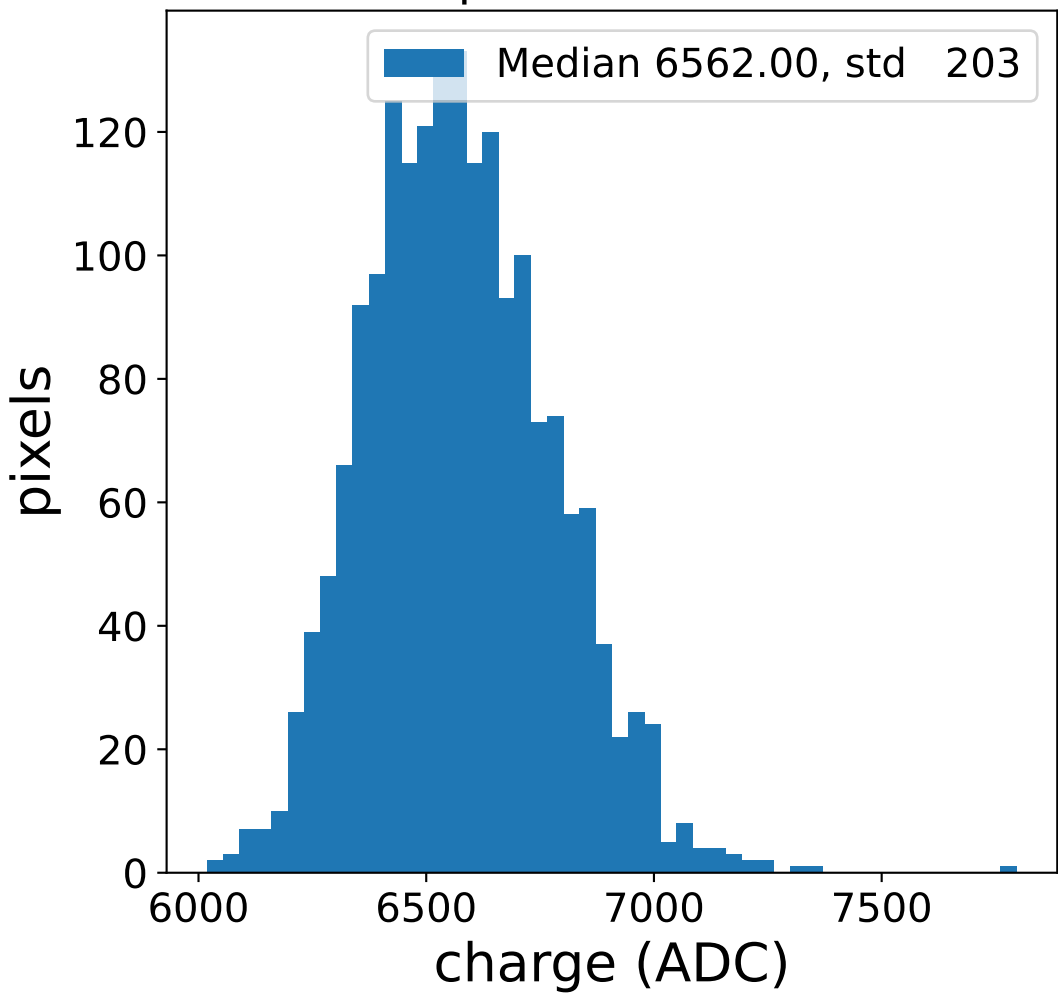

Run 3513

Run 3513

Run 3513 channel: HG

FF sample of 10000 events

pedestal sample of 10000 events

Run 3513 channel: LG

FF sample of 10000 events

pedestal sample of 10000 events