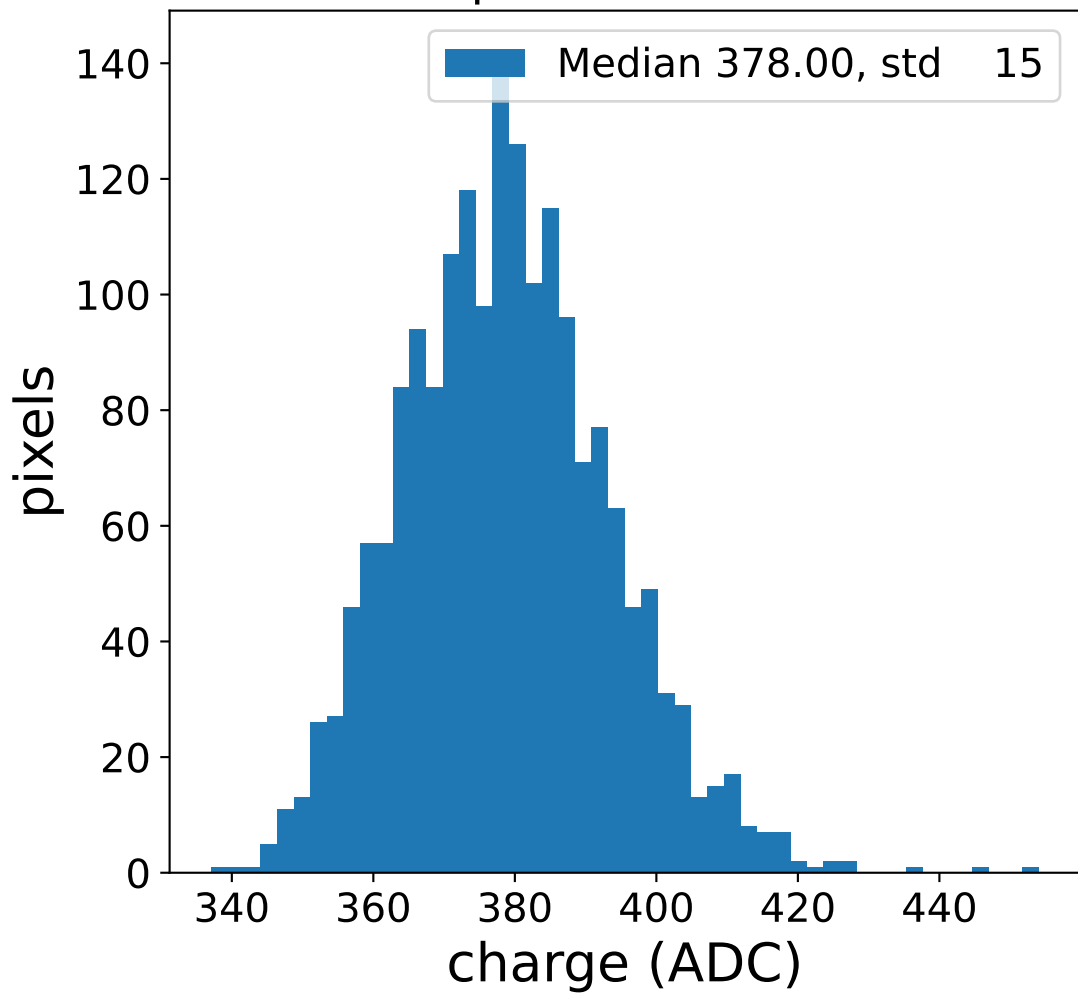

Run 3513

Run 3513

Run 3513 channel: HG

FF sample of 10000 events

pedestal sample of 10000 events

Run 3513 channel: LG

FF sample of 10000 events

pedestal sample of 10000 events