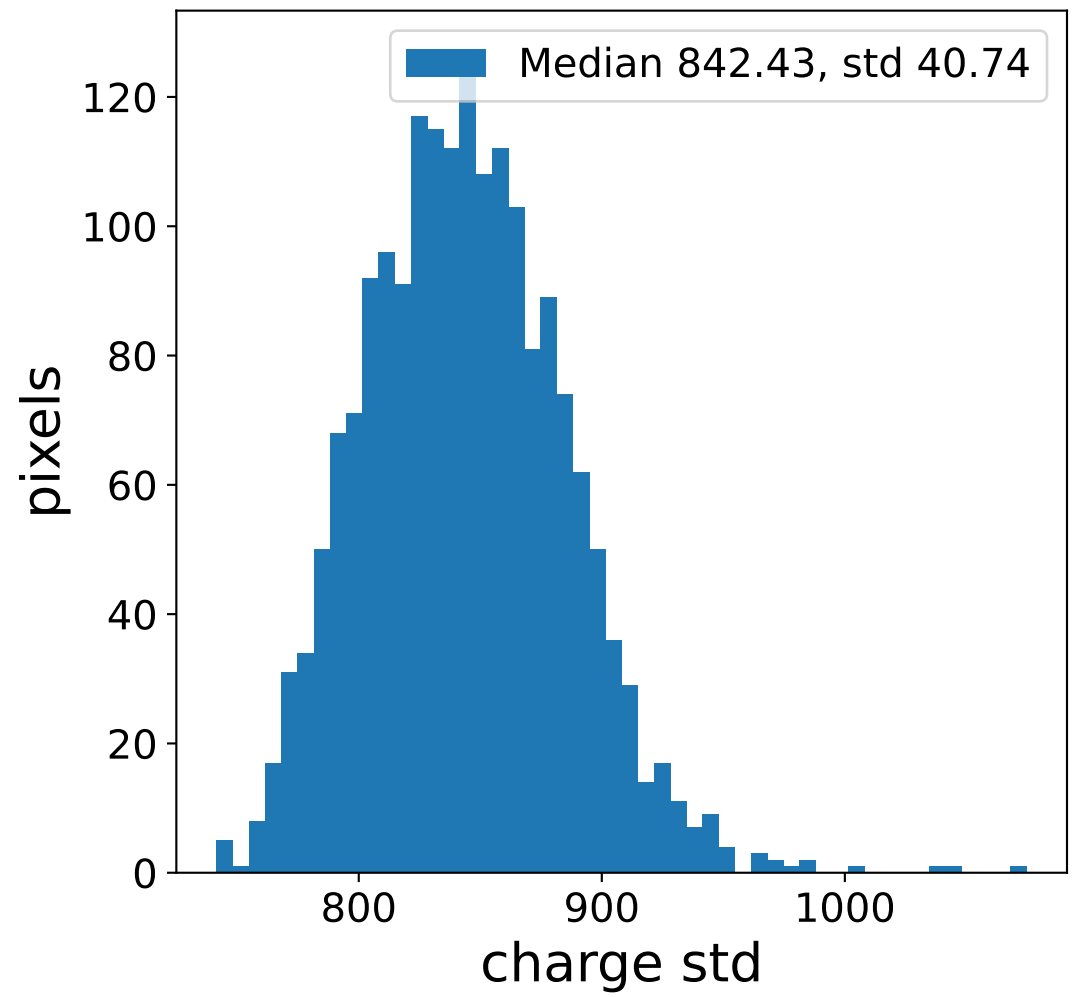

Run 3513

Run 3513

Run 3513 channel: HG

FF sample of 10000 events

pedestal sample of 10000 events

Run 3513 channel: LG

FF sample of 10000 events

pedestal sample of 10000 events