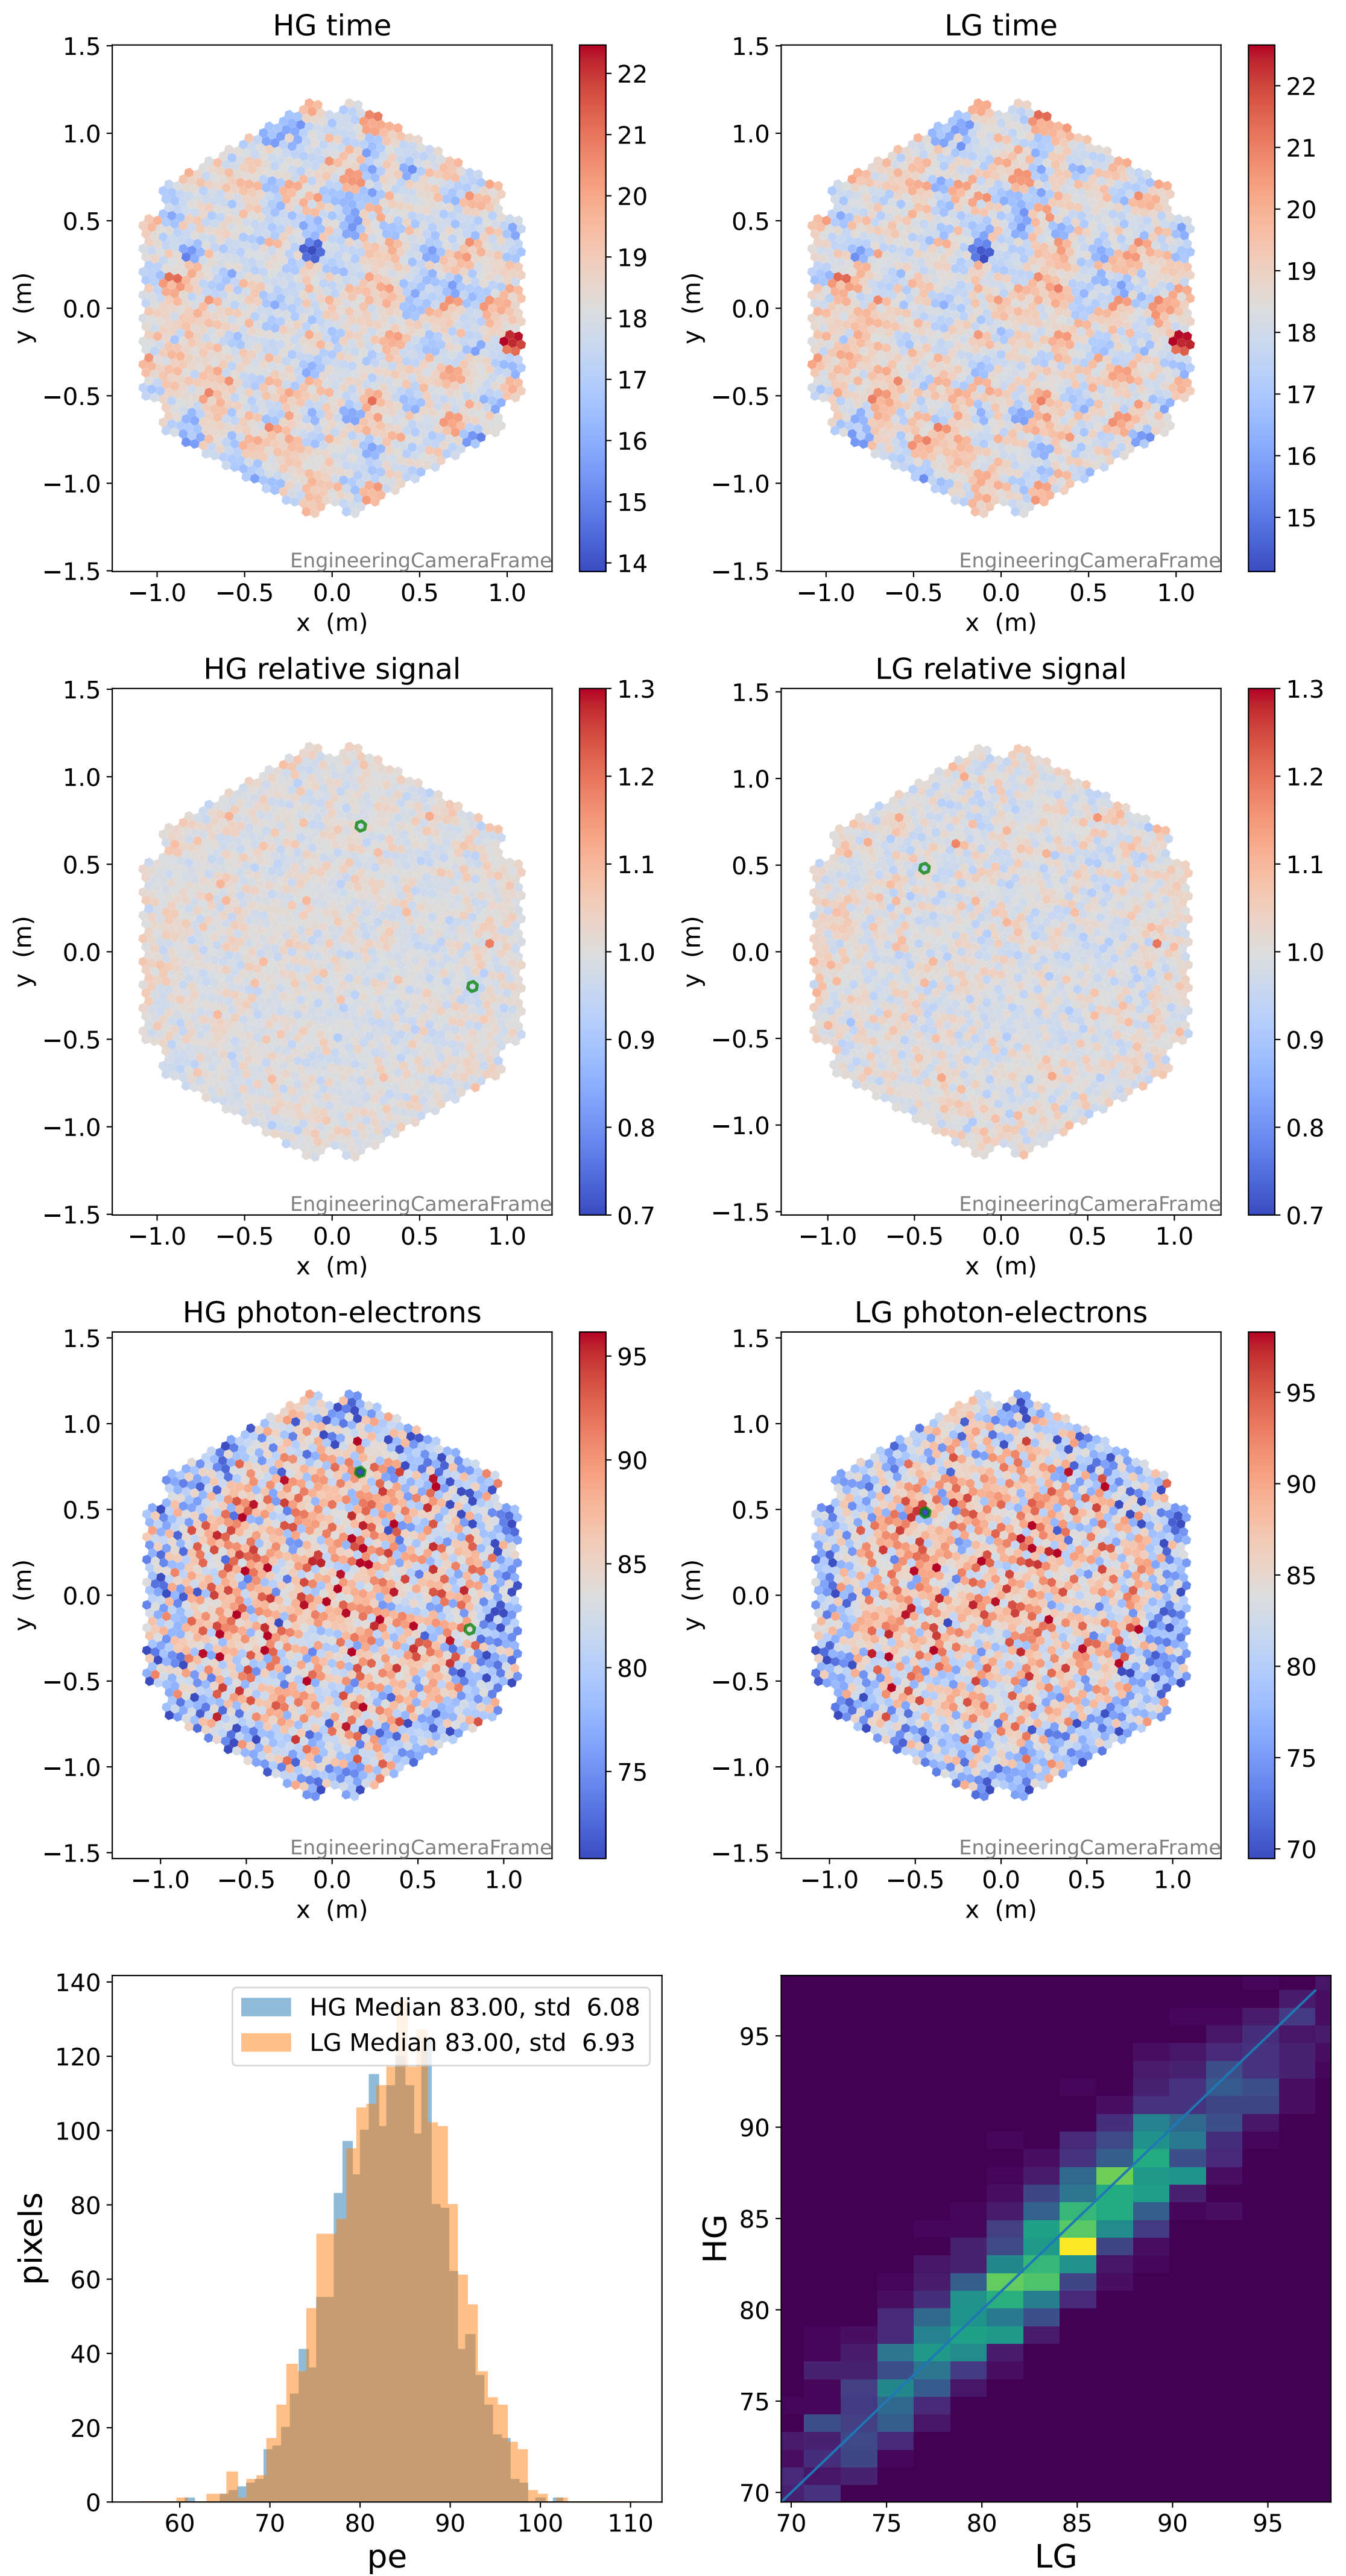

Run 3513

Run 3513

Run 3513 channel: HG

FF sample of 10000 events

pedestal sample of 10000 events

Run 3513 channel: LG

FF sample of 10000 events

pedestal sample of 10000 events