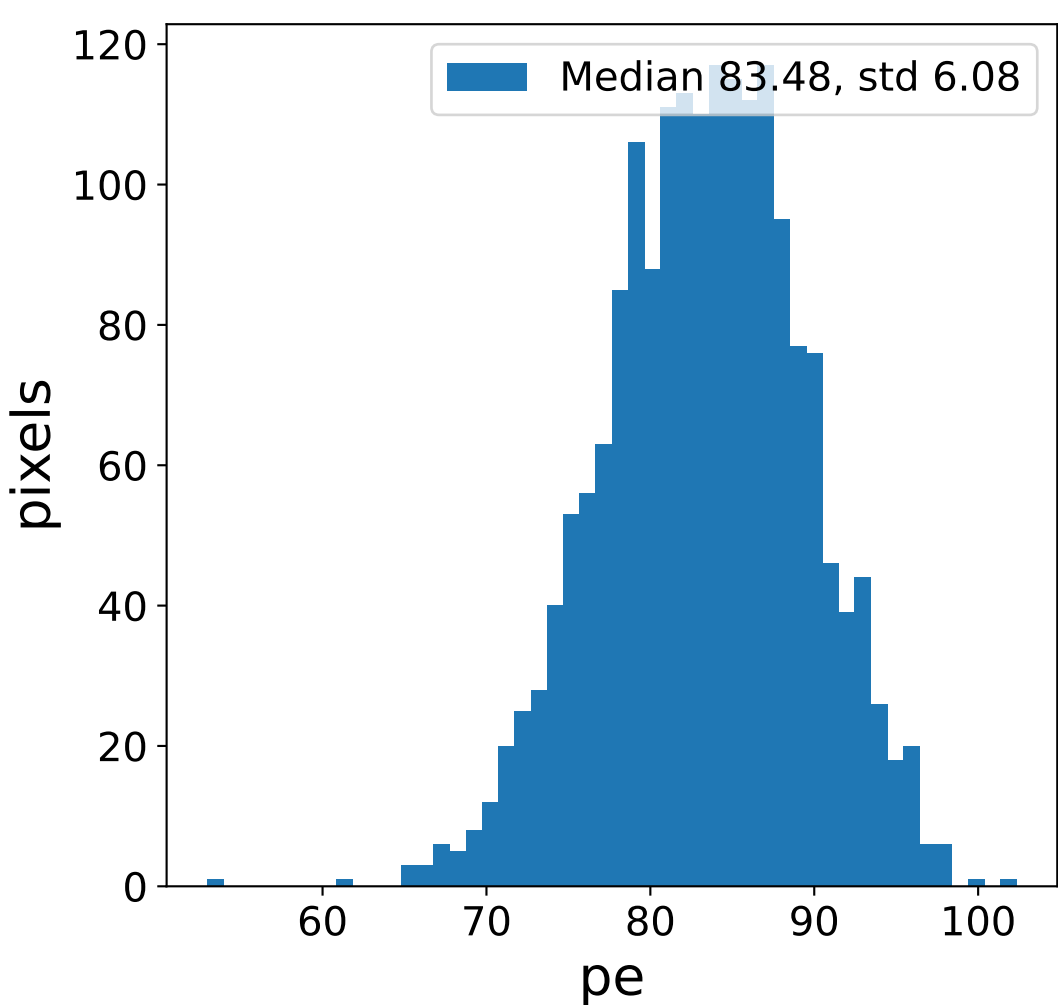

Run 3513

Run 3513

Run 3513 channel: HG

FF sample of 10000 events

pedestal sample of 10000 events

Run 3513 channel: LG

FF sample of 10000 events

pedestal sample of 10000 events