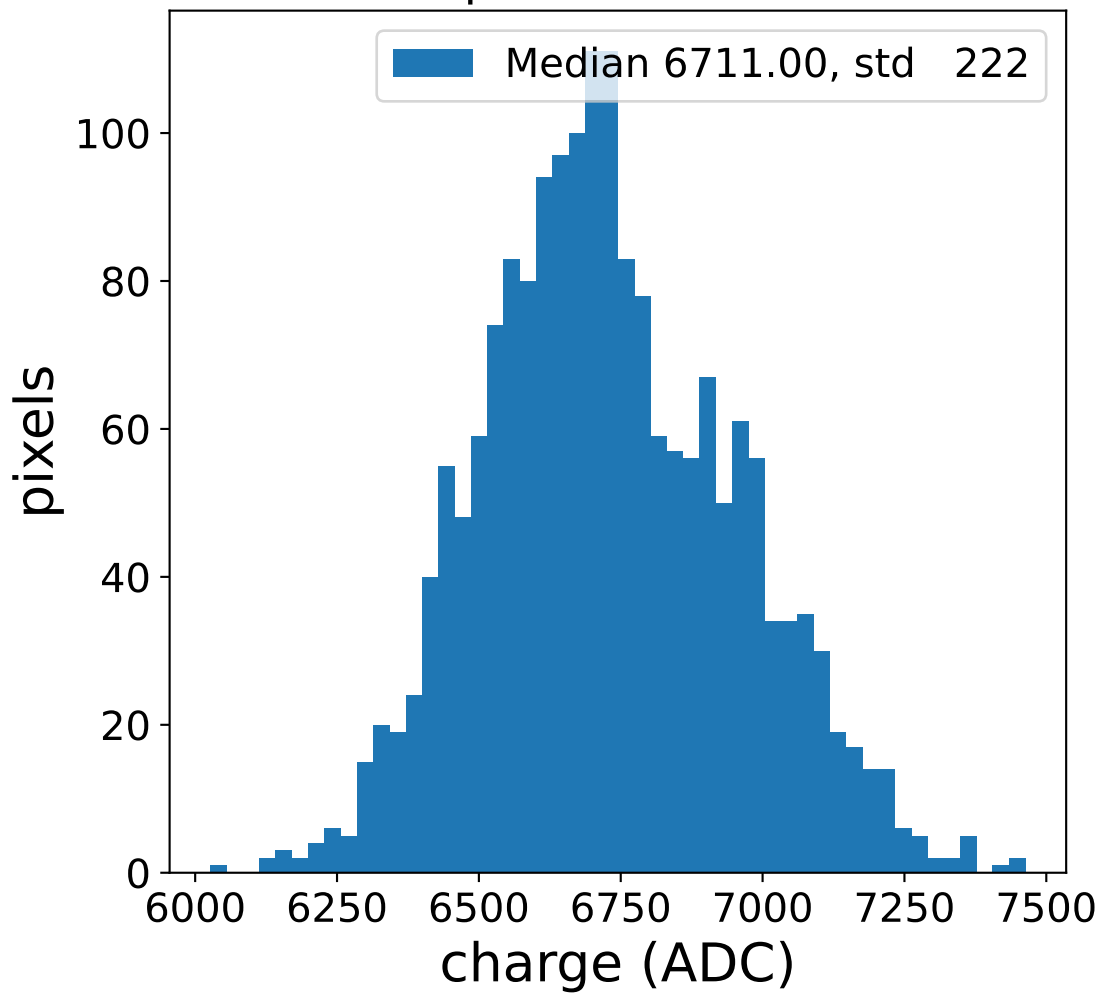

## pedestal sample of 10000 events