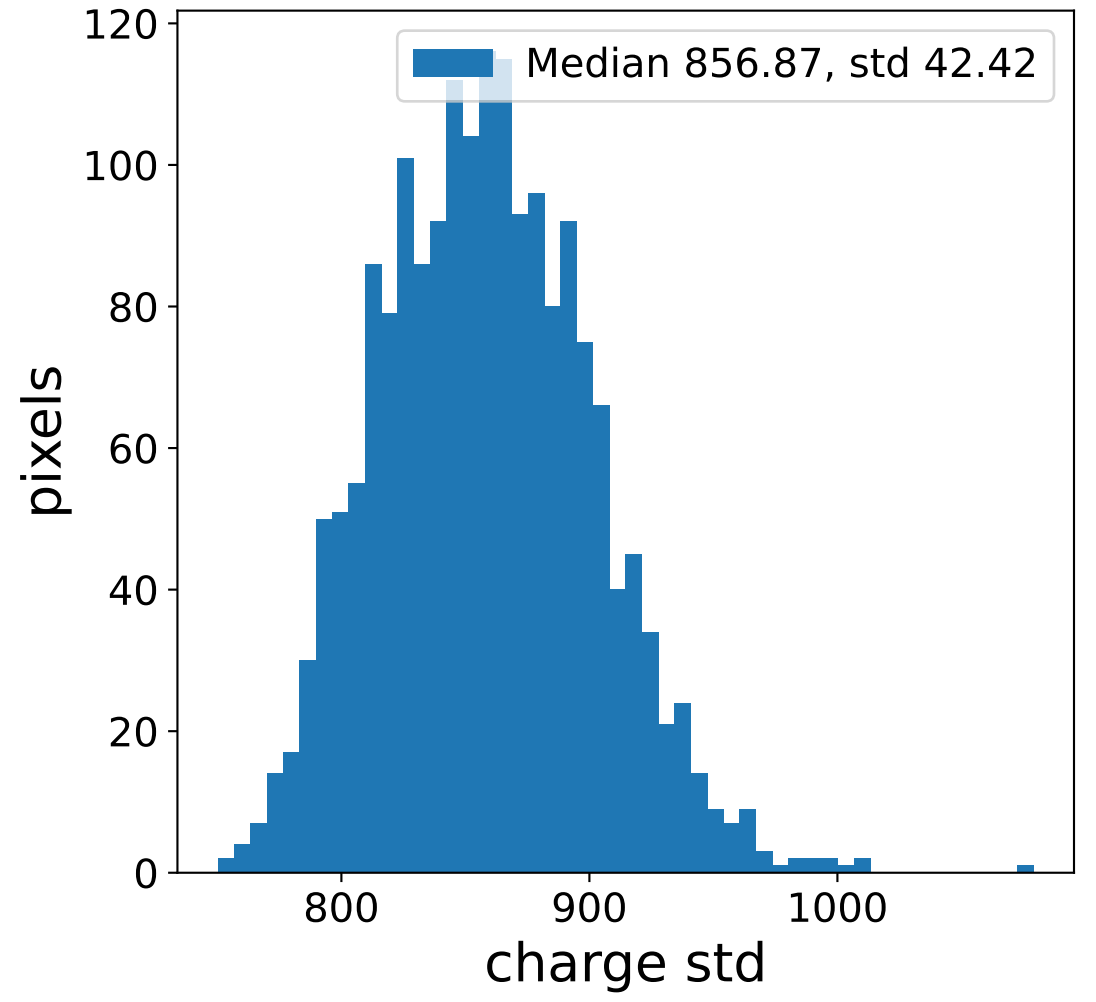

## pedestal sample of 10000 events