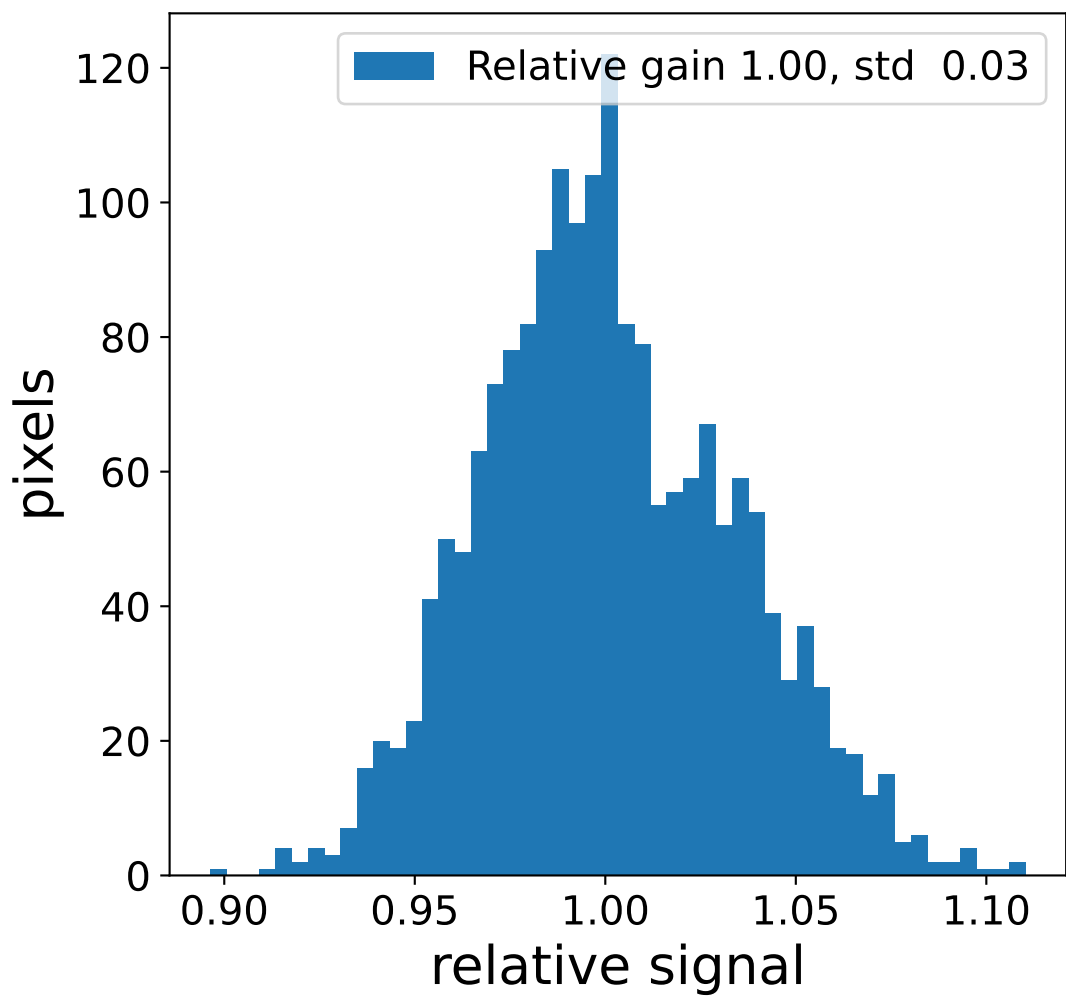

pedestal sample of 10000 events