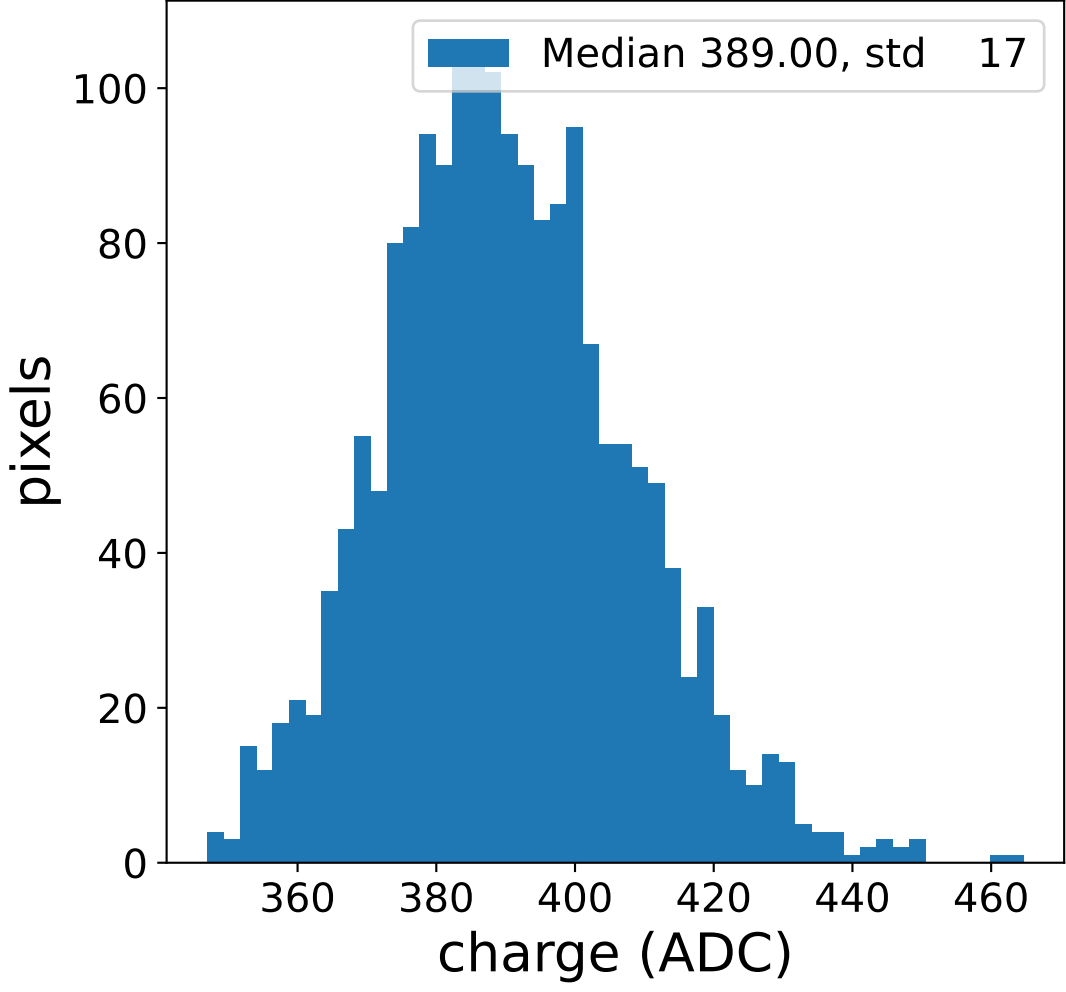

Run 3602 channel: LG

FF sample of 10000 events