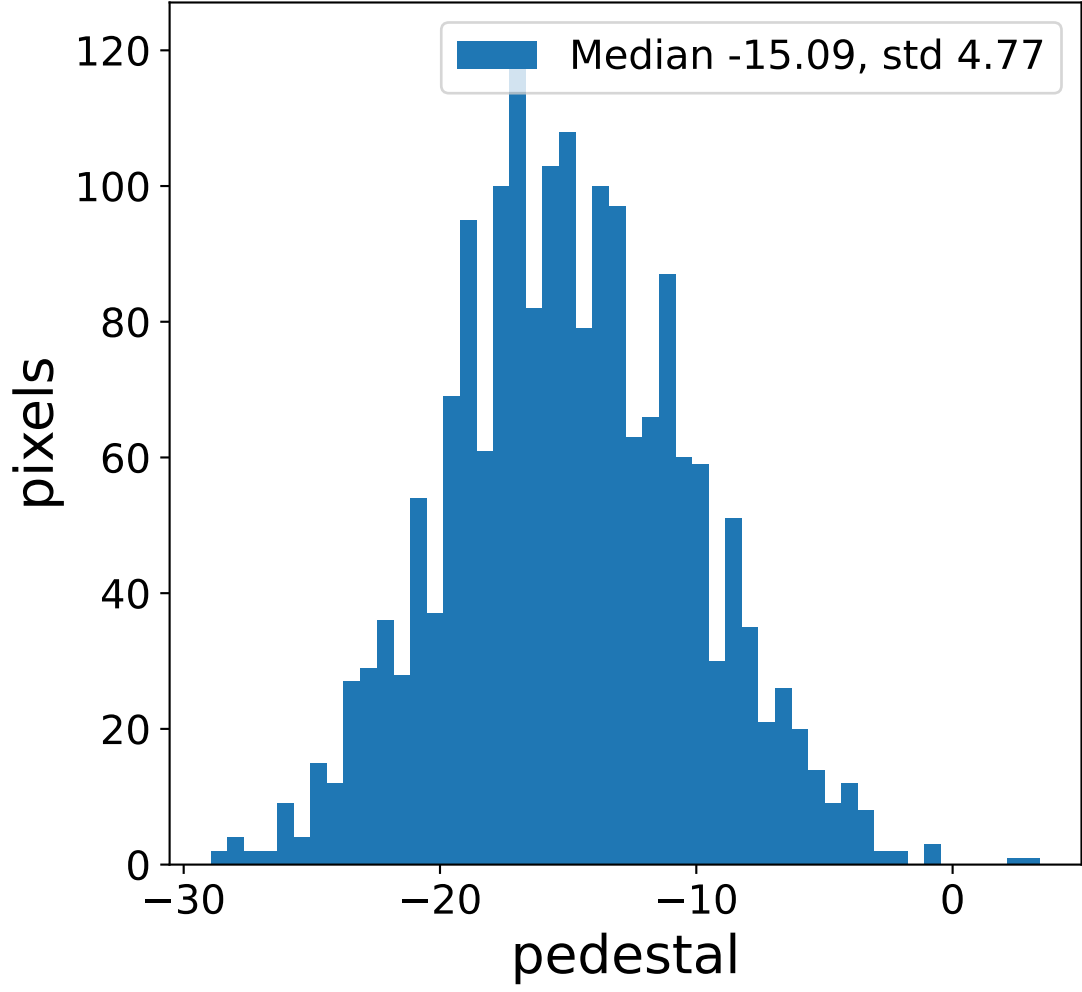

Run 3640

Run 3640

Run 3640 channel: HG

FF sample of 10000 events

pedestal sample of 10000 events

Run 3640 channel: LG

FF sample of 10000 events

pedestal sample of 10000 events