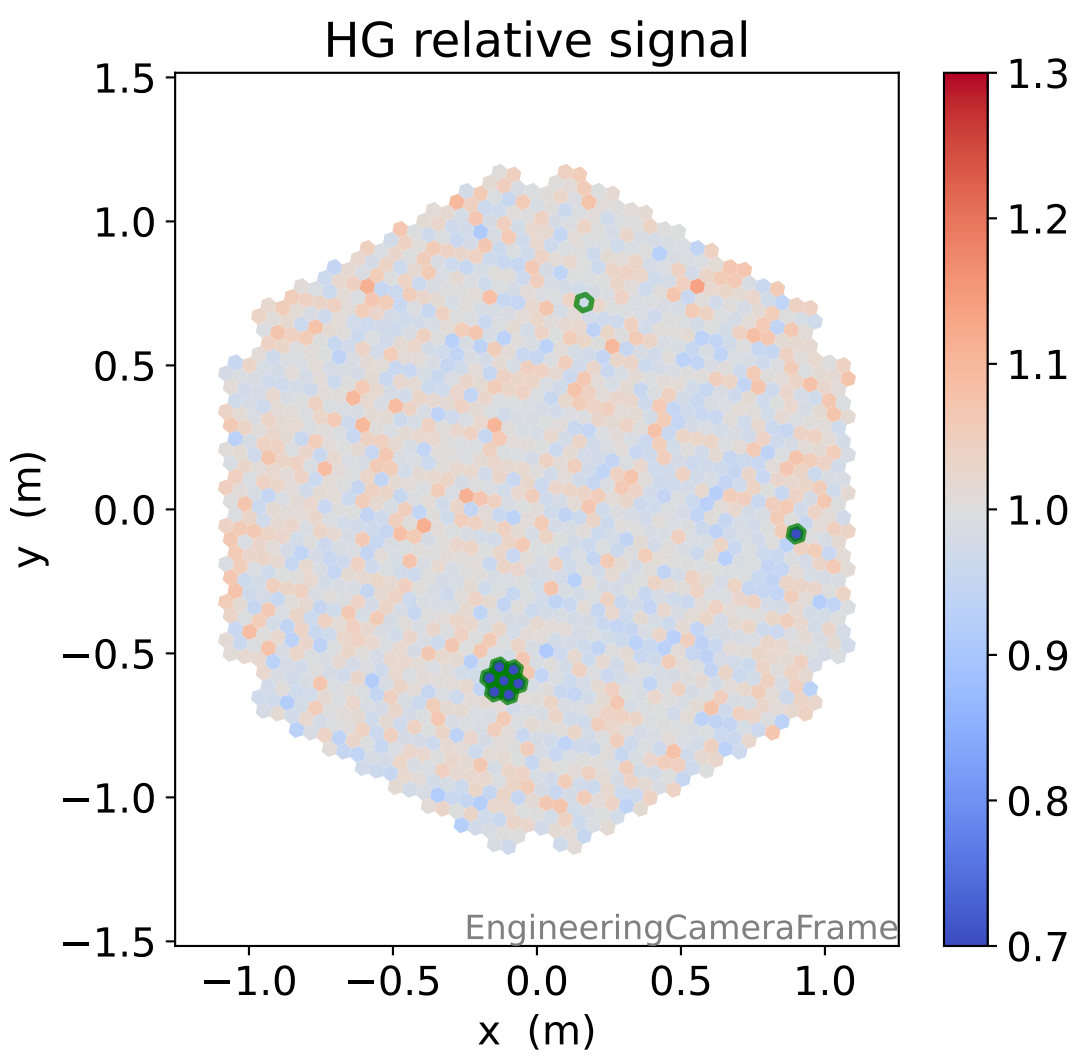

Run 3640

Run 3640

Run 3640 channel: HG

FF sample of 10000 events

pedestal sample of 10000 events

Run 3640 channel: LG

FF sample of 10000 events

pedestal sample of 10000 events