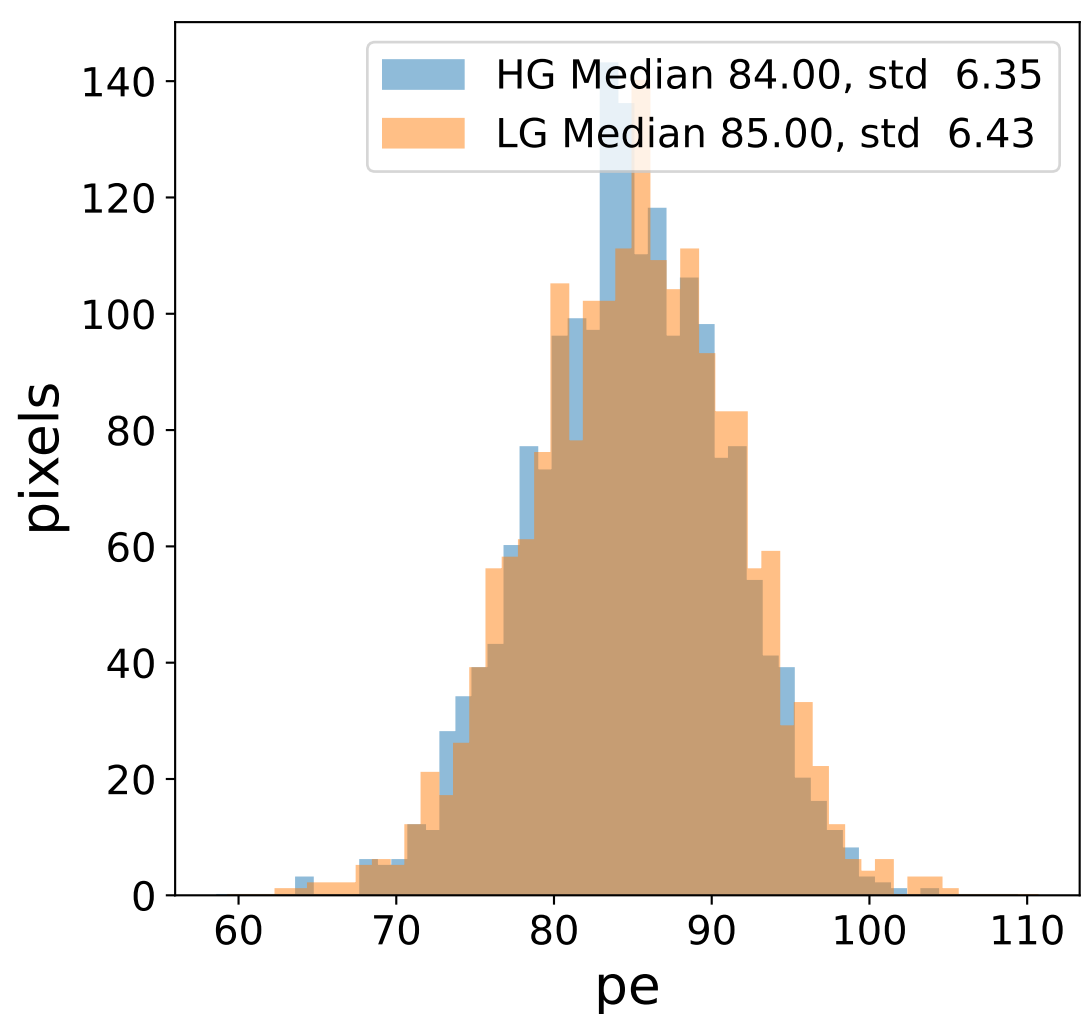

Run 3640

Run 3640

Run 3640 channel: HG

FF sample of 10000 events

pedestal sample of 10000 events

Run 3640 channel: LG

FF sample of 10000 events

pedestal sample of 10000 events