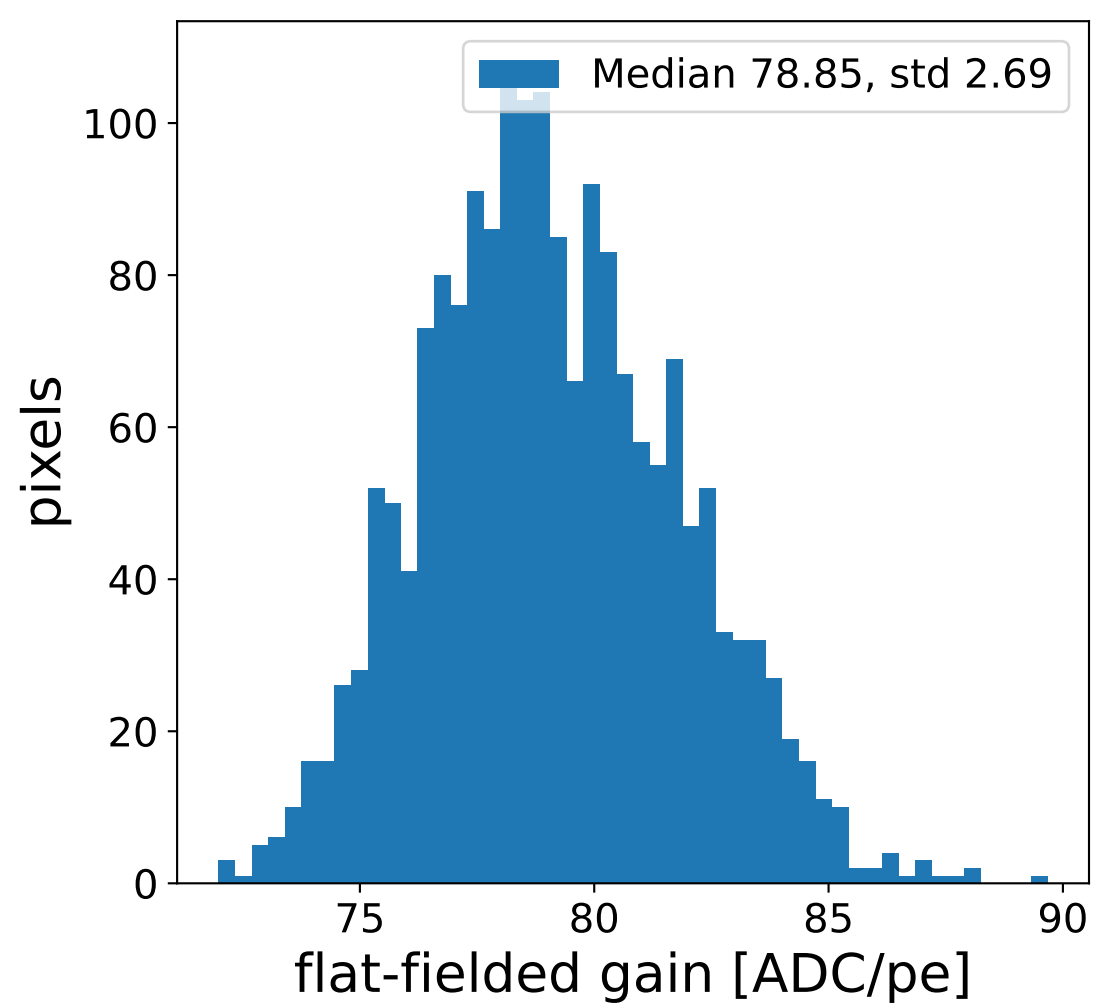

Run 3640

Run 3640

Run 3640 channel: HG

FF sample of 10000 events

pedestal sample of 10000 events

Run 3640 channel: LG

FF sample of 10000 events

pedestal sample of 10000 events