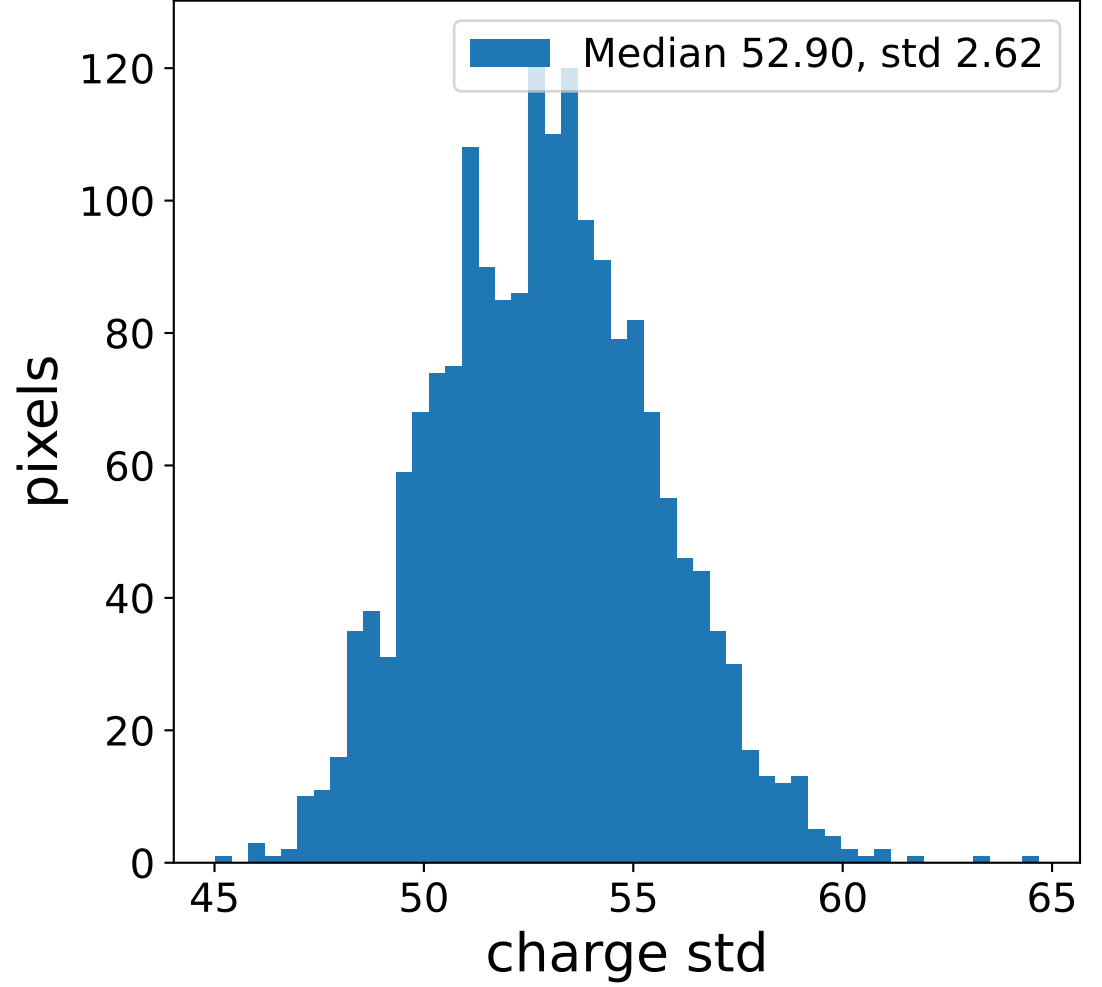

Run 3640

Run 3640

Run 3640 channel: HG

FF sample of 10000 events

pedestal sample of 10000 events

Run 3640 channel: LG

FF sample of 10000 events

pedestal sample of 10000 events