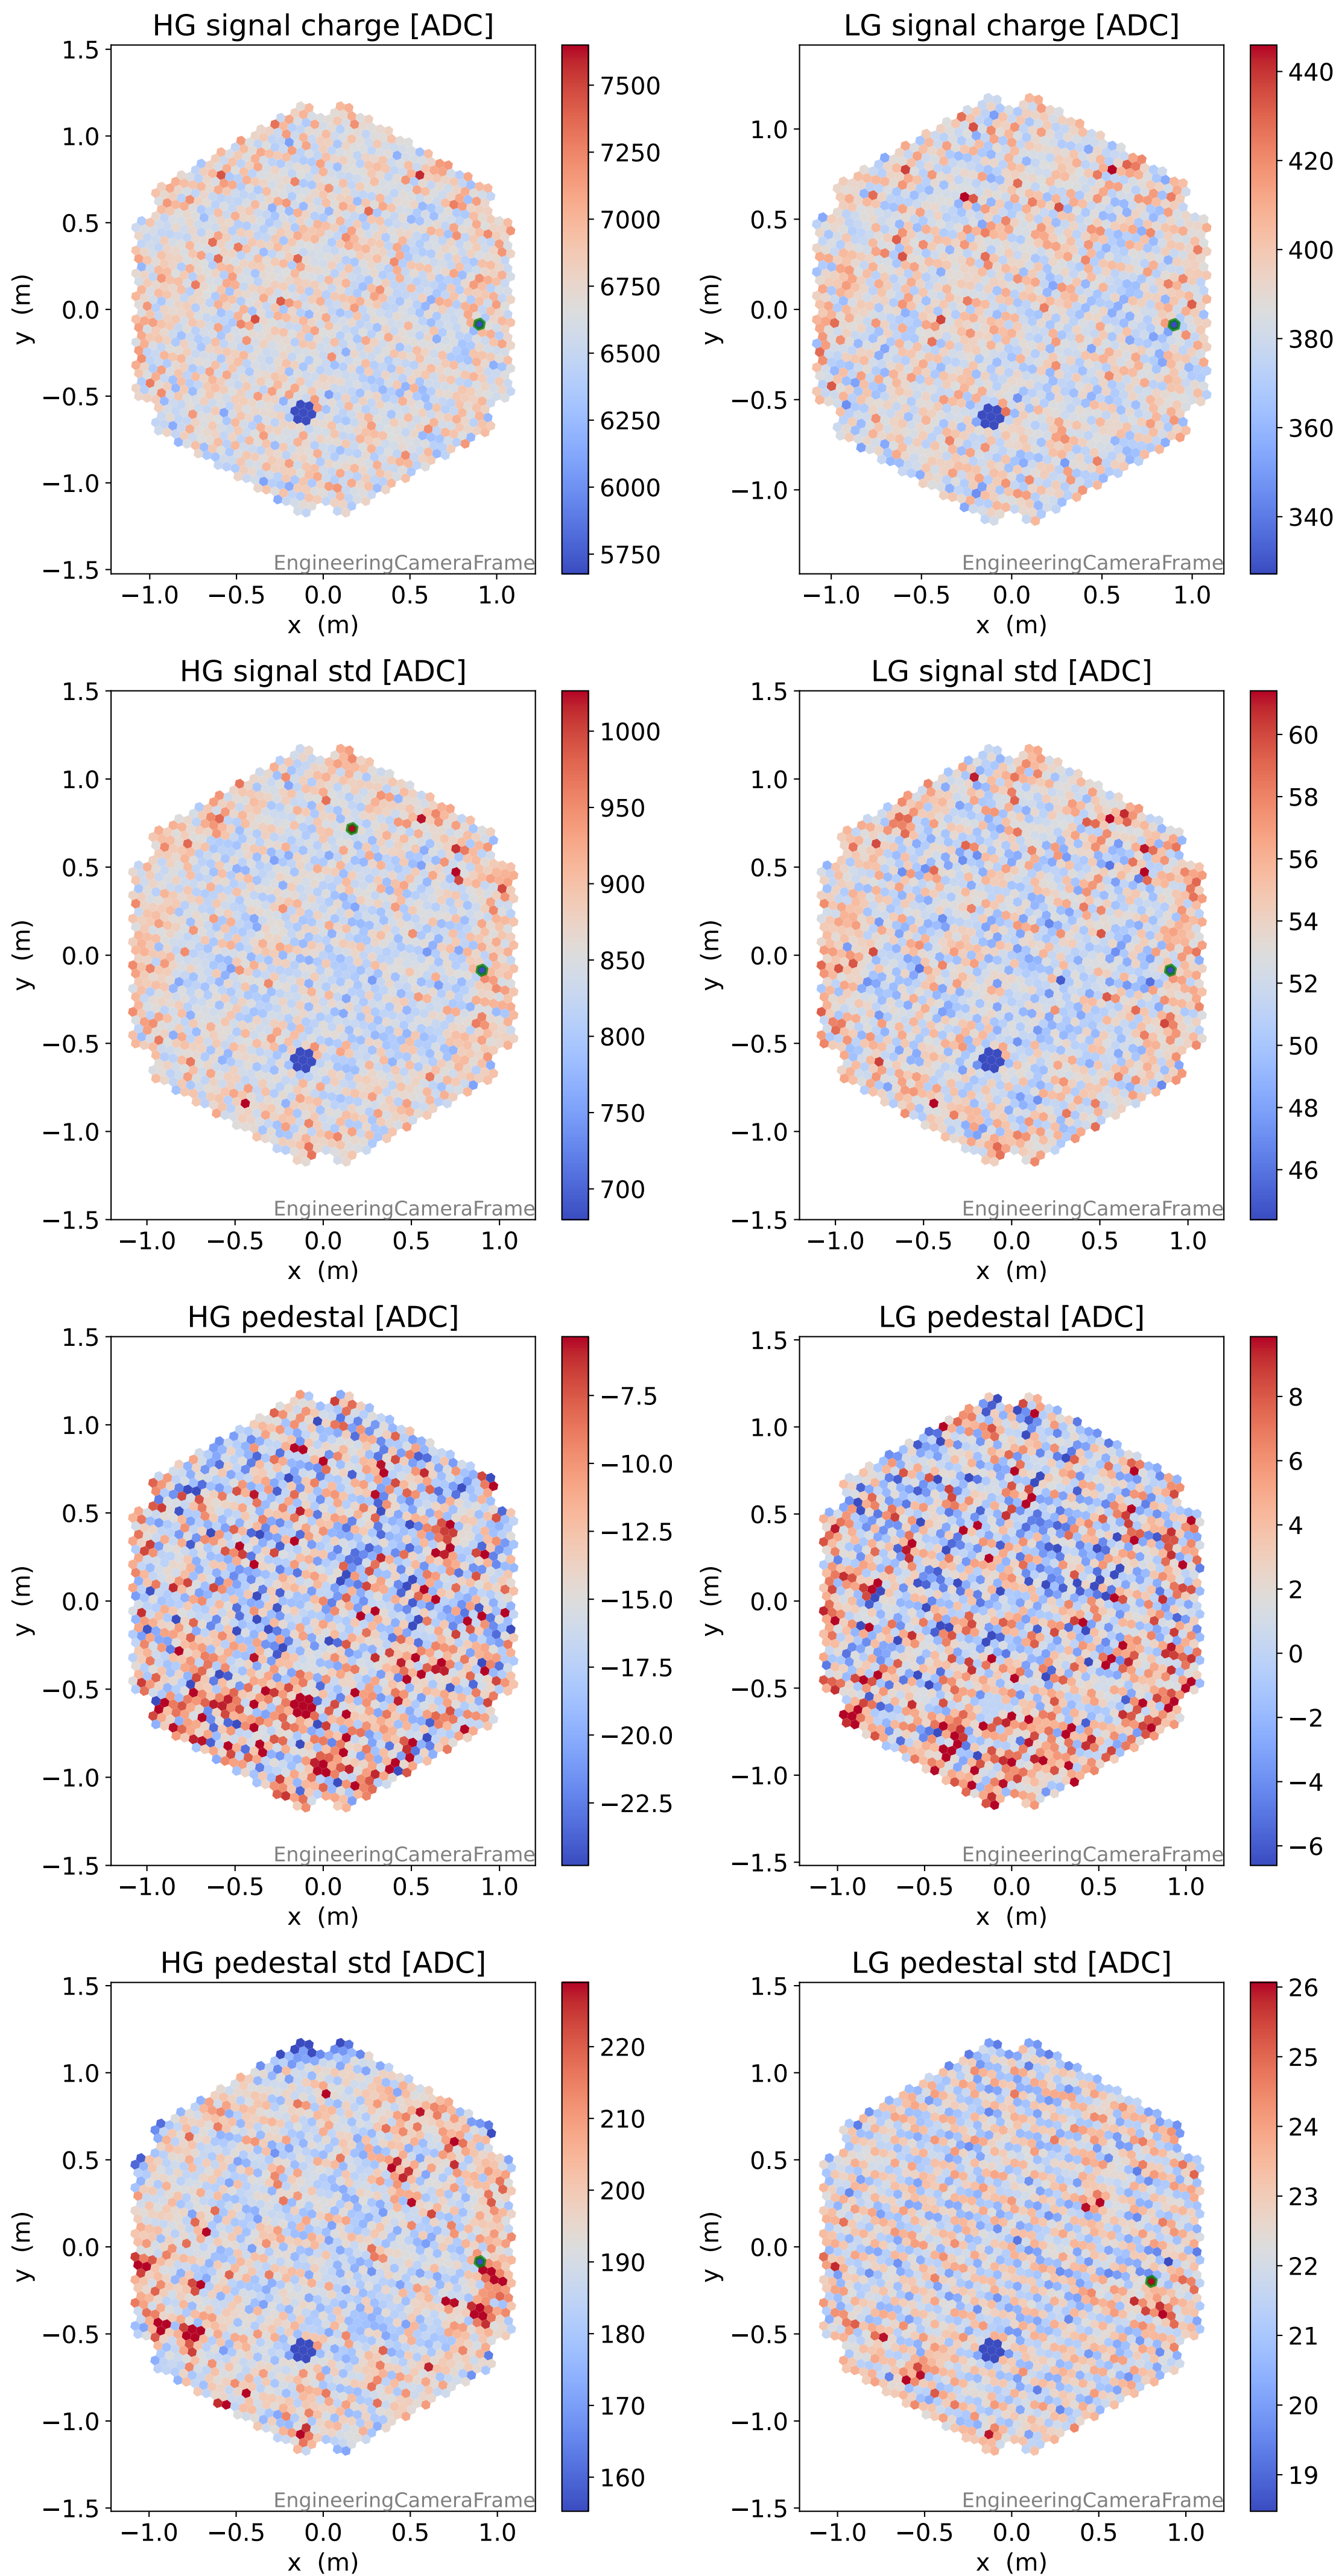

Run 3640

Run 3640

Run 3640 channel: HG

FF sample of 10000 events

pedestal sample of 10000 events

Run 3640 channel: LG

FF sample of 10000 events

pedestal sample of 10000 events