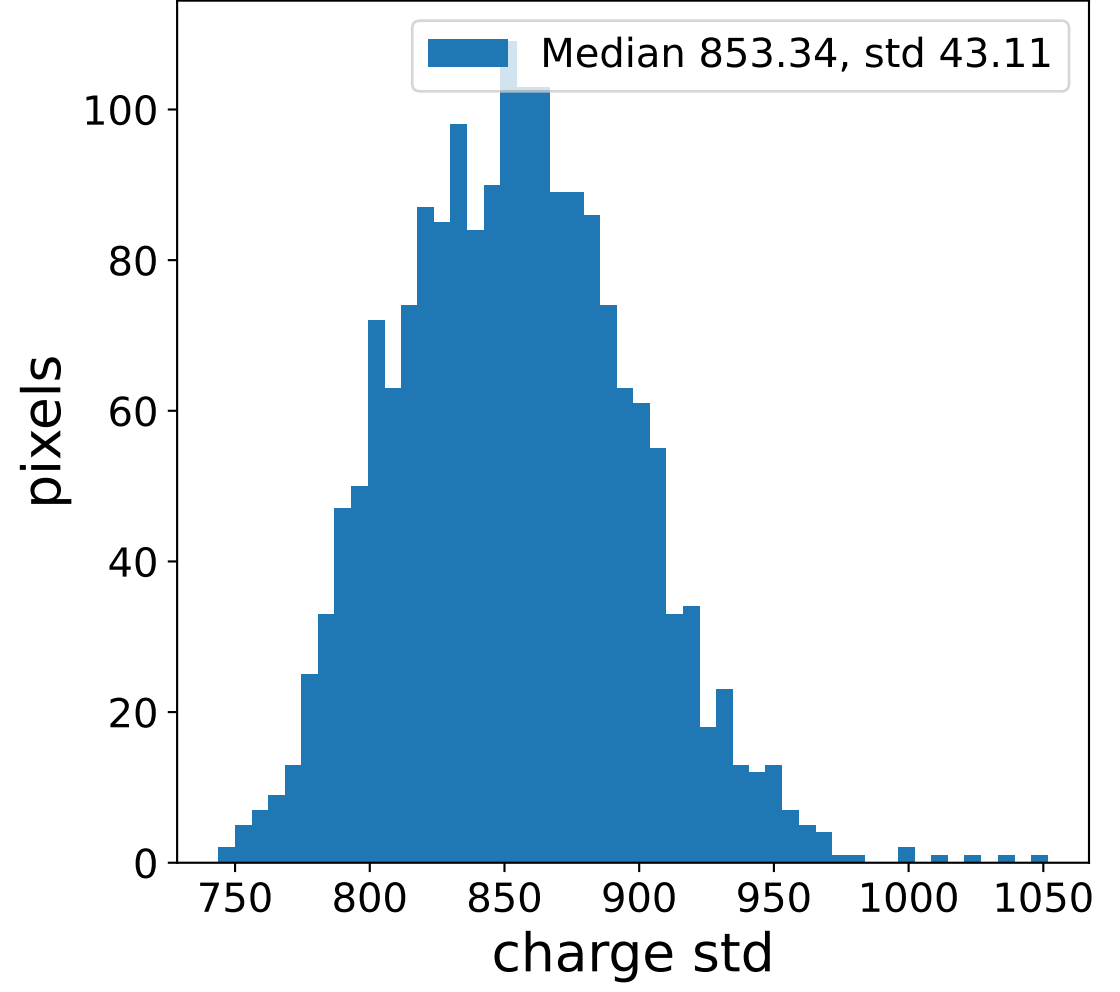

Run 3640

Run 3640

Run 3640 channel: HG

FF sample of 10000 events

pedestal sample of 10000 events

Run 3640 channel: LG

FF sample of 10000 events

pedestal sample of 10000 events