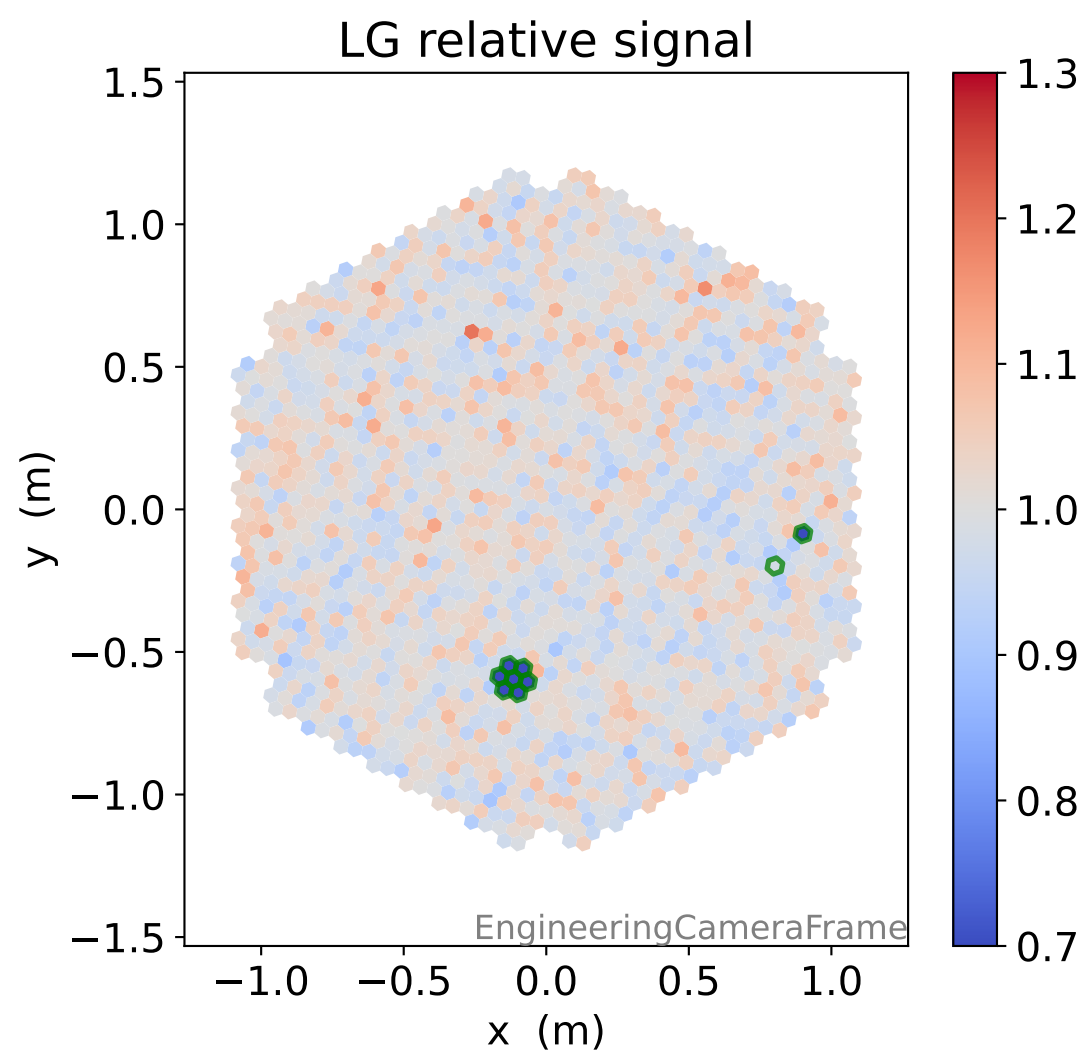

Run 3640

Run 3640

Run 3640 channel: HG

FF sample of 10000 events

pedestal sample of 10000 events

Run 3640 channel: LG

FF sample of 10000 events

pedestal sample of 10000 events