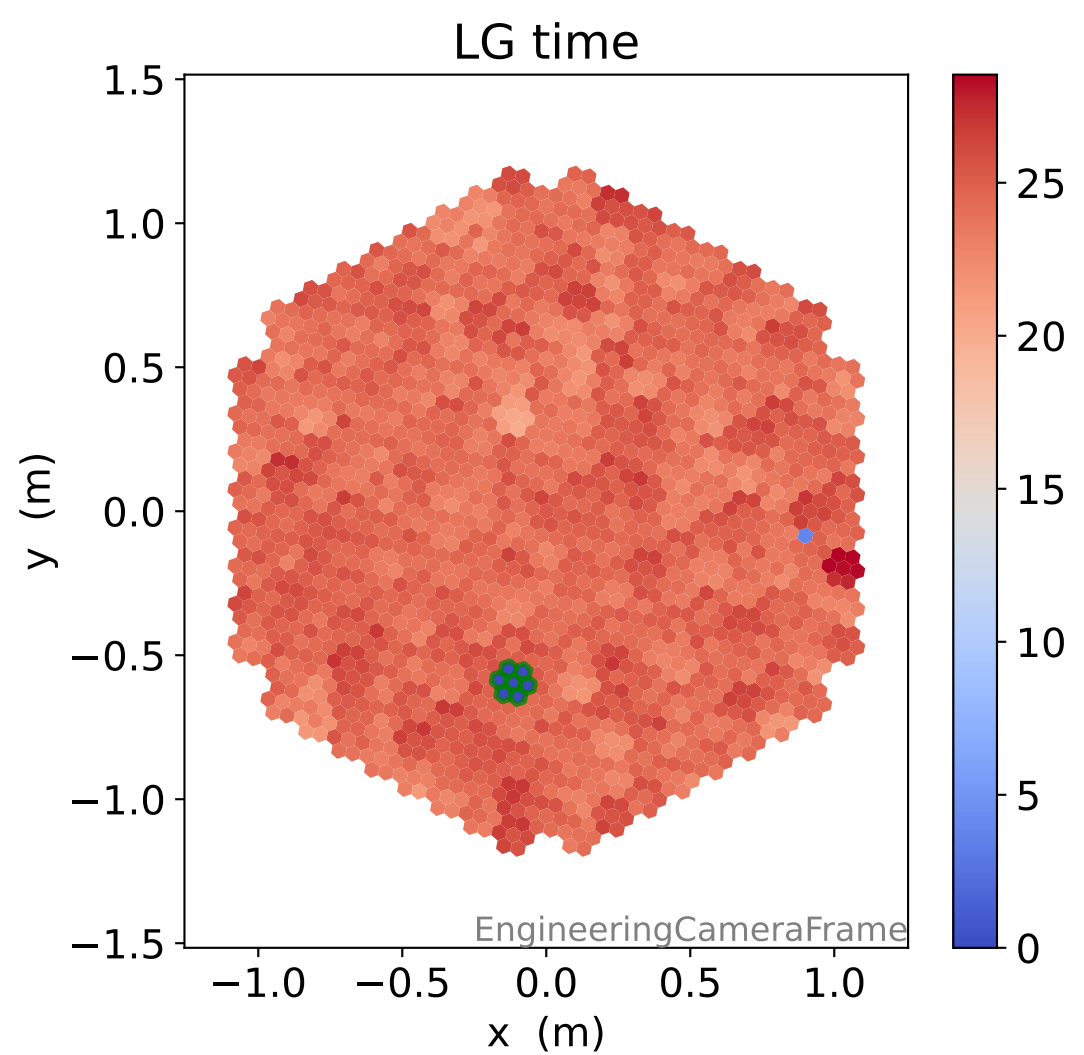

Run 3640

Run 3640

Run 3640 channel: HG

FF sample of 10000 events

pedestal sample of 10000 events

Run 3640 channel: LG

FF sample of 10000 events

pedestal sample of 10000 events