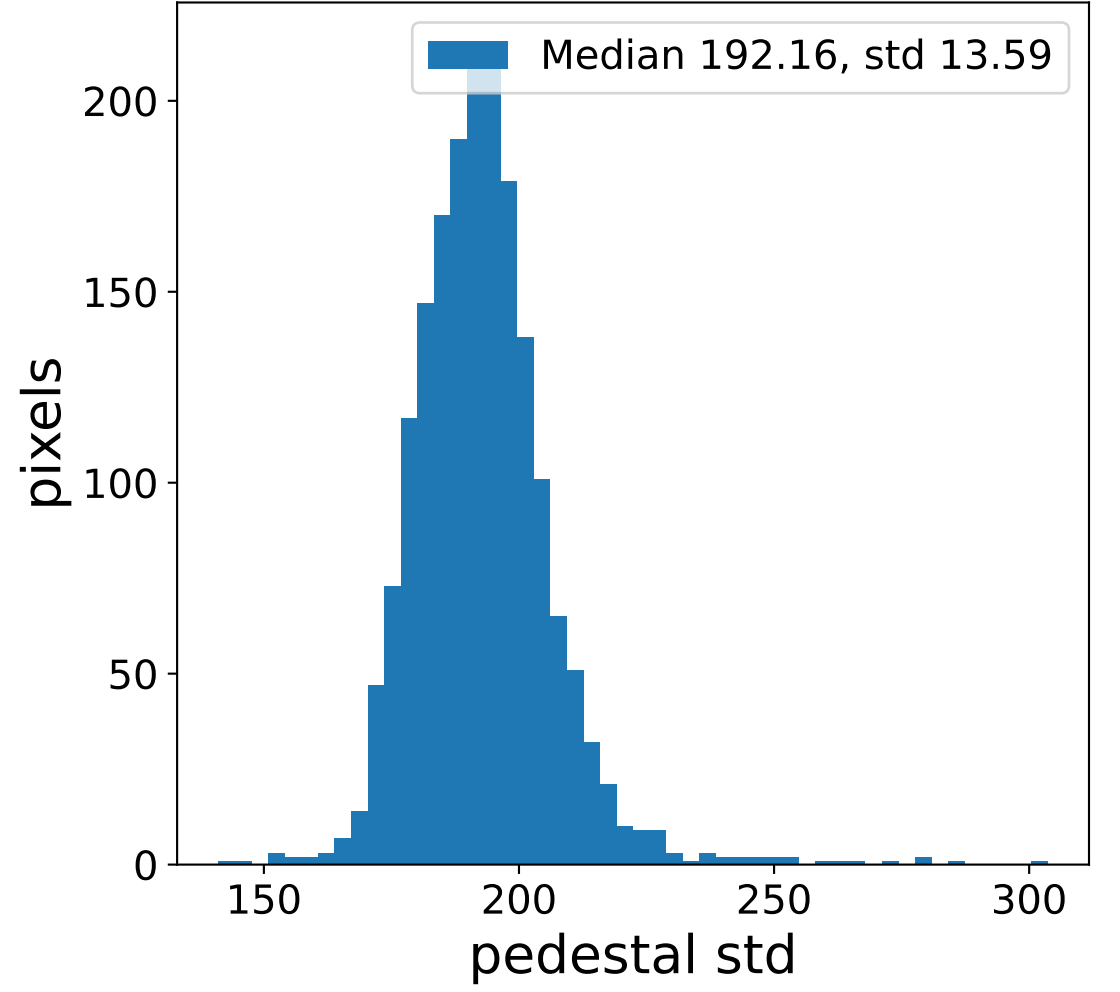

Run 3640

Run 3640

Run 3640 channel: HG

FF sample of 10000 events

pedestal sample of 10000 events

Run 3640 channel: LG

FF sample of 10000 events

pedestal sample of 10000 events