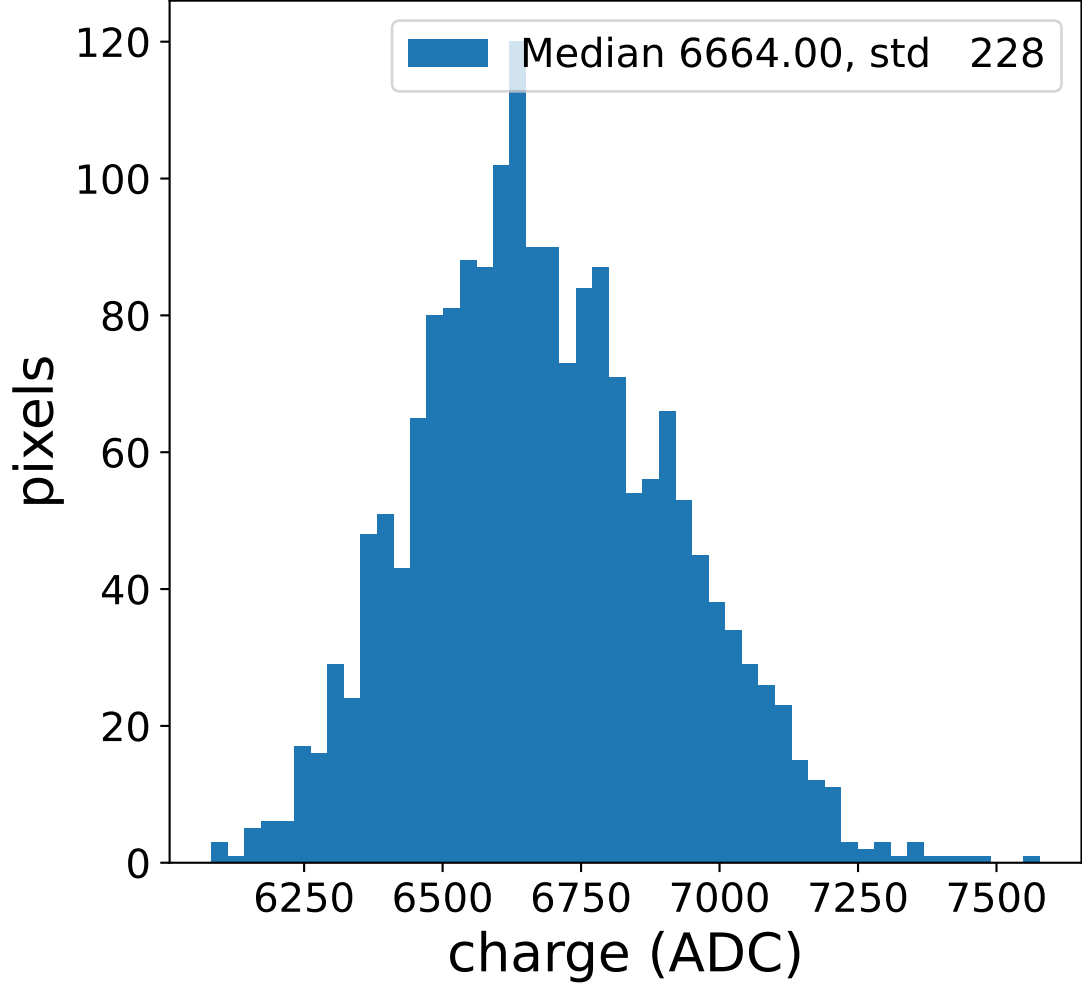

Run 3640

Run 3640

Run 3640 channel: HG

FF sample of 10000 events

pedestal sample of 10000 events

Run 3640 channel: LG

FF sample of 10000 events

pedestal sample of 10000 events