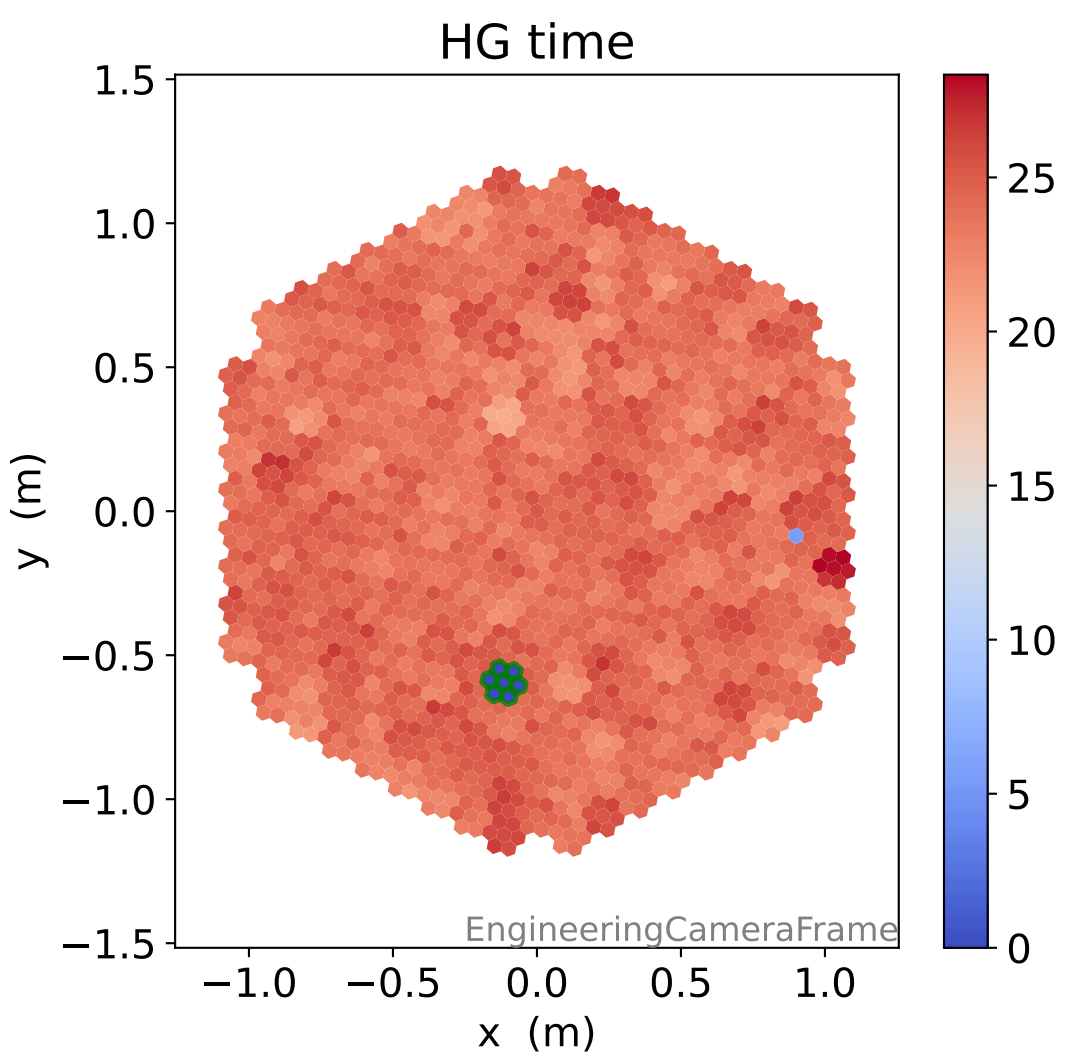

Run 3640

Run 3640

Run 3640 channel: HG

FF sample of 10000 events

pedestal sample of 10000 events

Run 3640 channel: LG

FF sample of 10000 events

pedestal sample of 10000 events