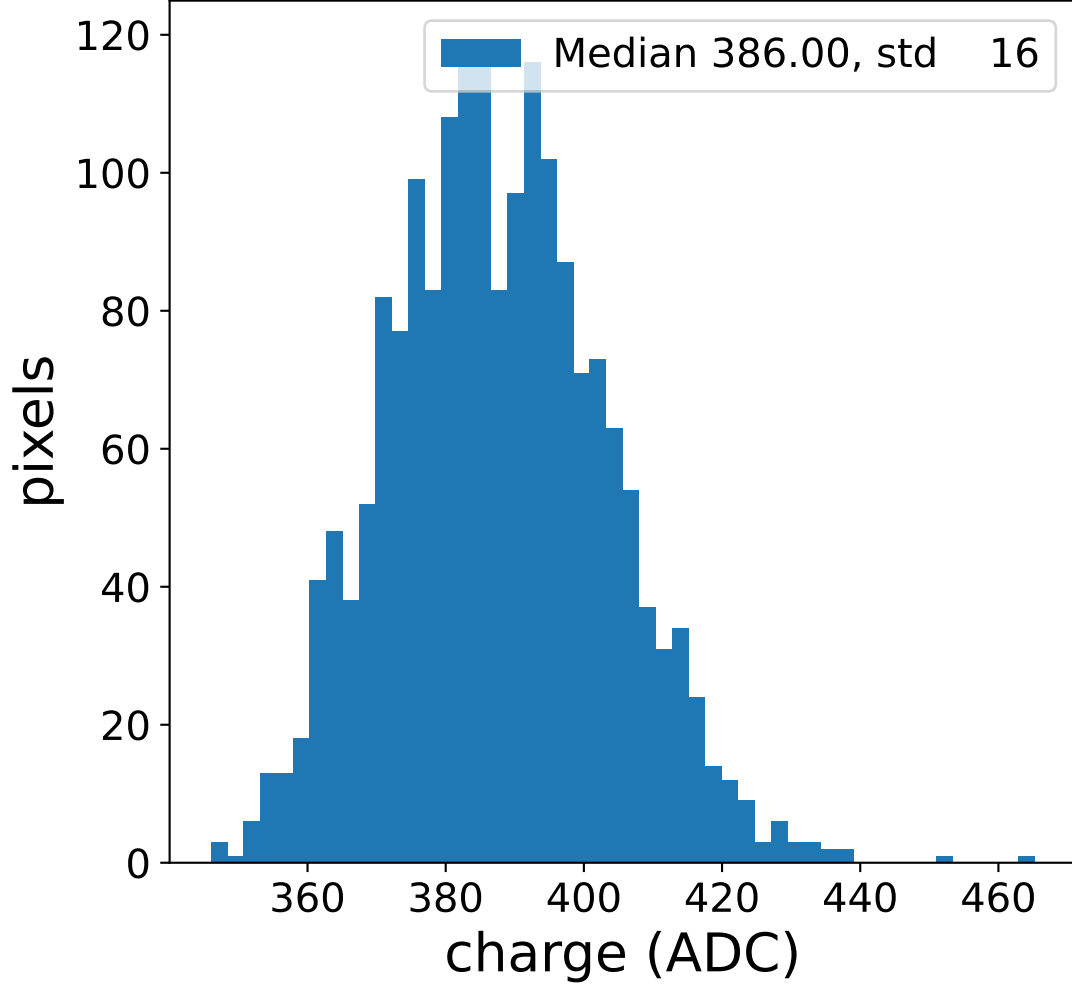

Run 3640

Run 3640

Run 3640 channel: HG

FF sample of 10000 events

pedestal sample of 10000 events

Run 3640 channel: LG

FF sample of 10000 events

pedestal sample of 10000 events