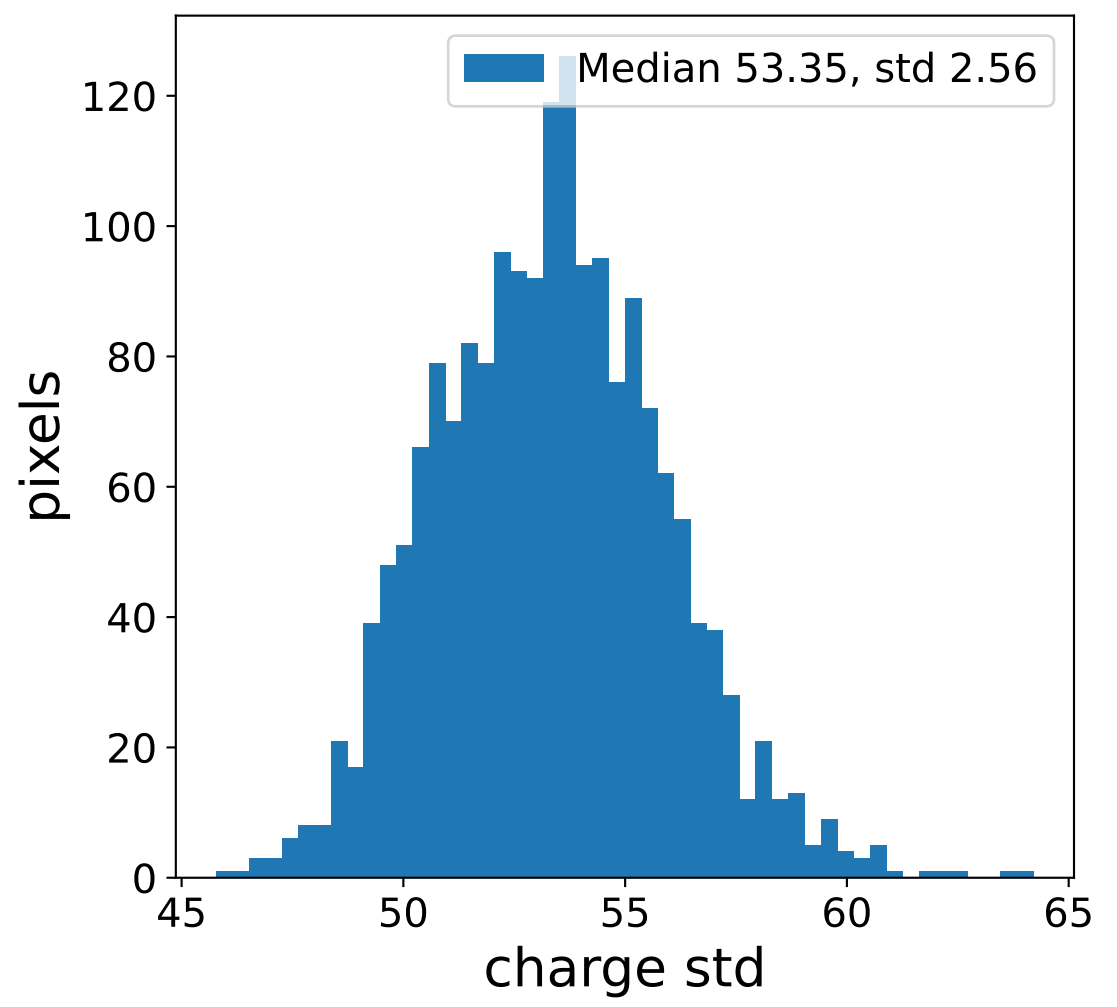

Run 3648

Run 3648

Run 3648 channel: HG

FF sample of 10000 events

pedestal sample of 10000 events

Run 3648 channel: LG

FF sample of 10000 events

pedestal sample of 10000 events