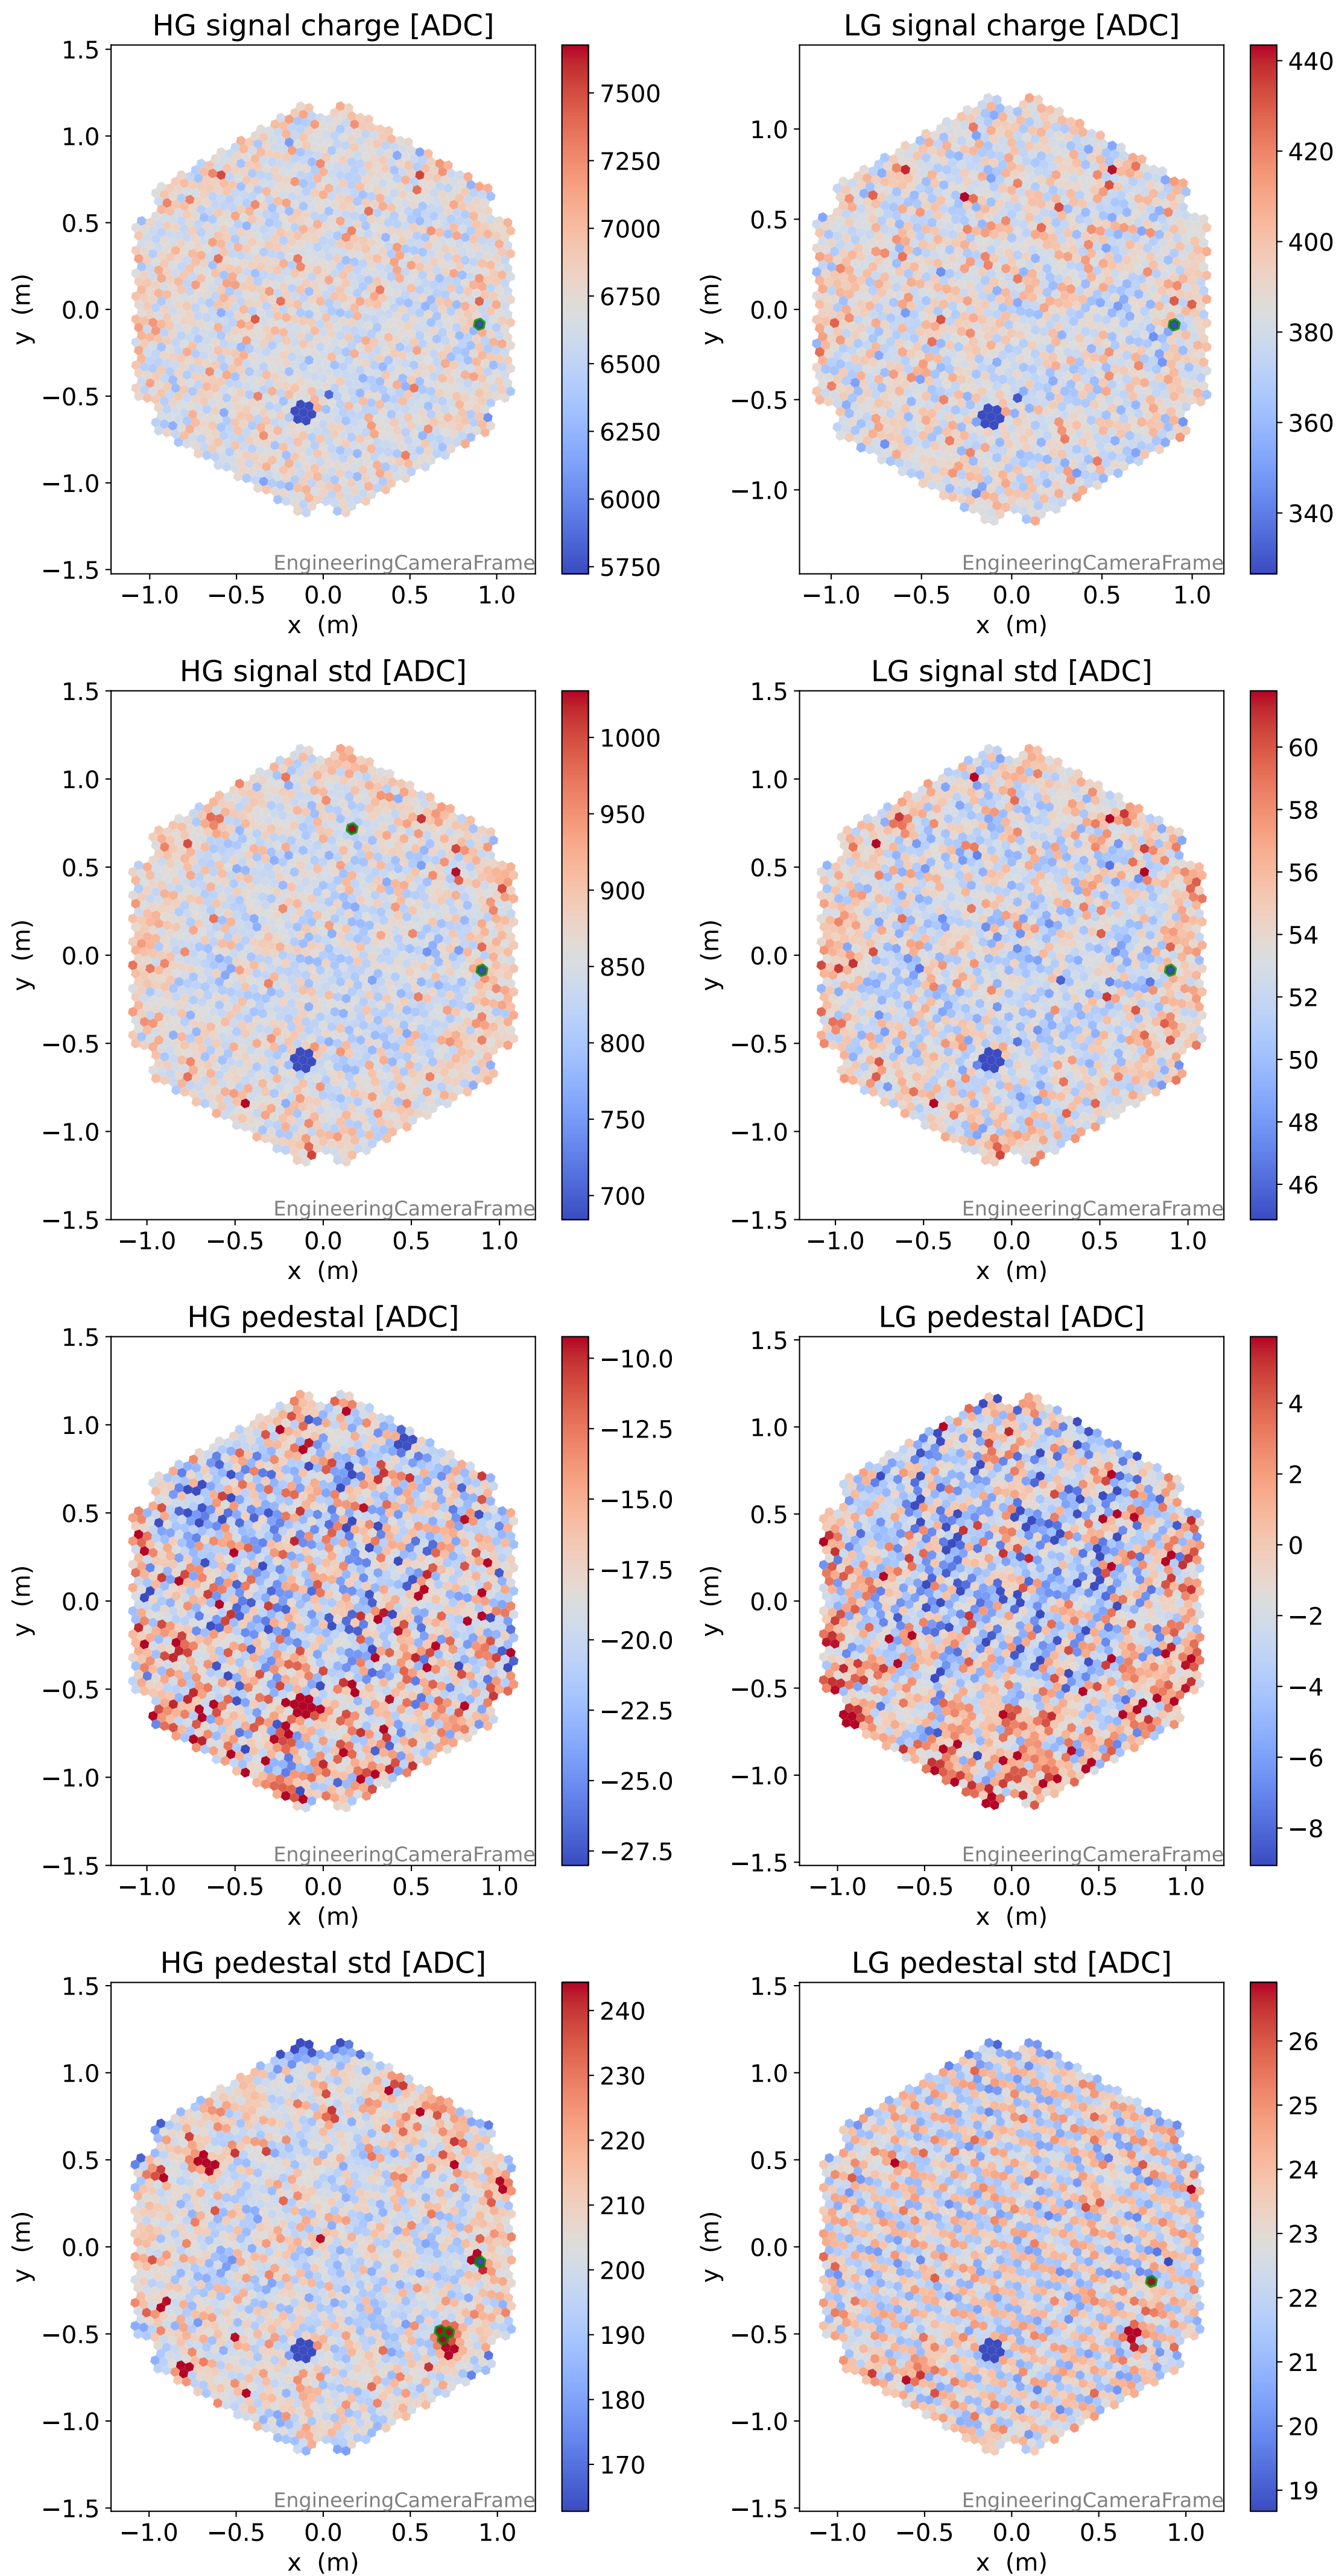

Run 3648

Run 3648

Run 3648 channel: HG

FF sample of 10000 events

pedestal sample of 10000 events

Run 3648 channel: LG

FF sample of 10000 events

pedestal sample of 10000 events