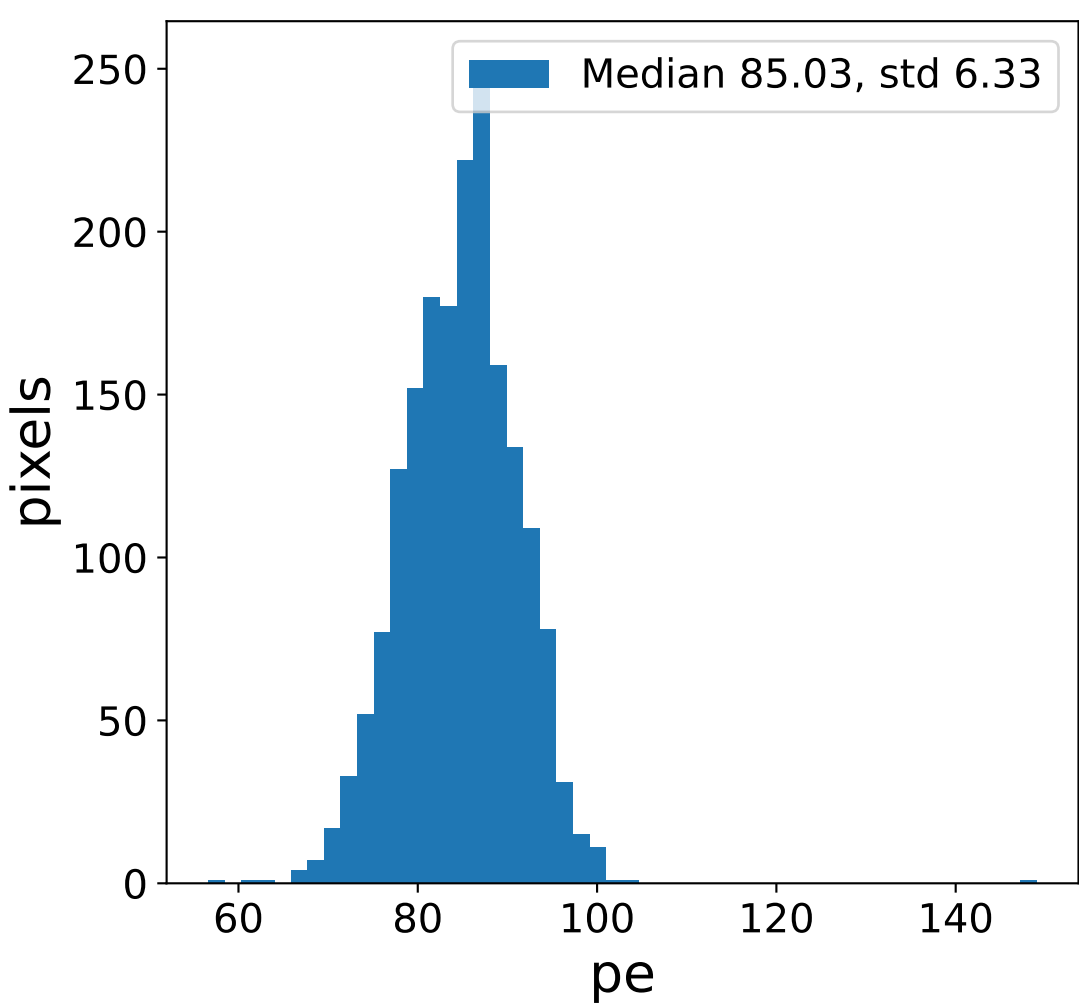

Run 3648

Run 3648

Run 3648 channel: HG

FF sample of 10000 events

pedestal sample of 10000 events

Run 3648 channel: LG

FF sample of 10000 events

pedestal sample of 10000 events