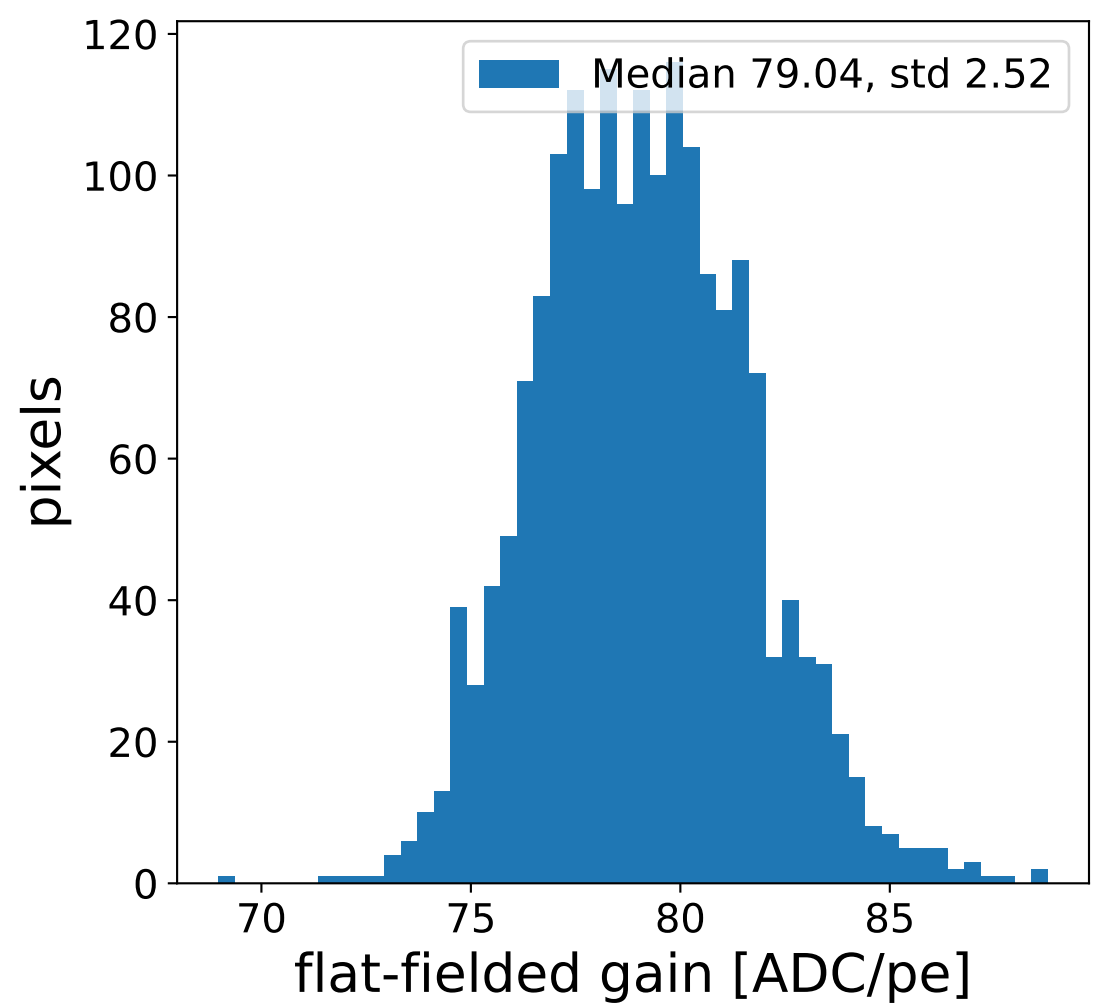

Run 3648

Run 3648

Run 3648 channel: HG

FF sample of 10000 events

pedestal sample of 10000 events

Run 3648 channel: LG

FF sample of 10000 events

pedestal sample of 10000 events