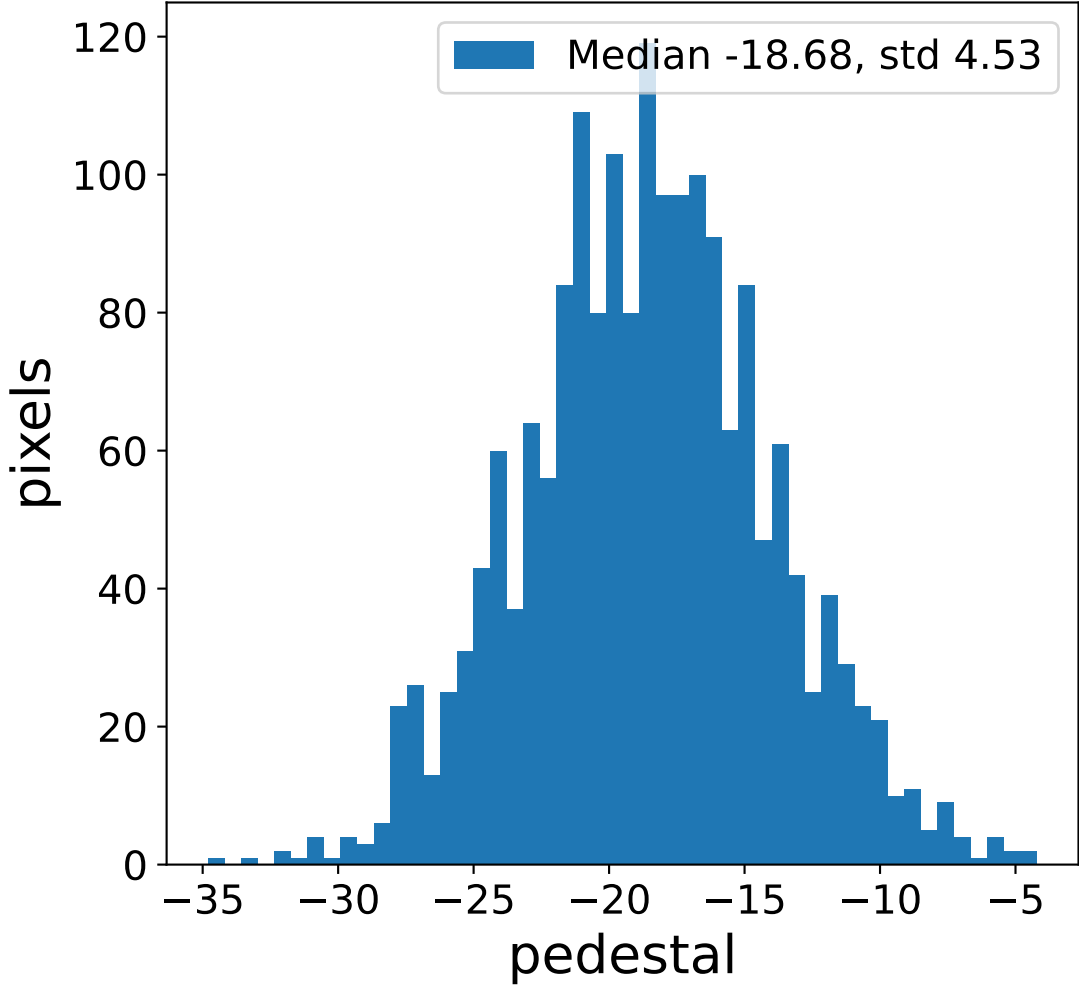

Run 3648

Run 3648

Run 3648 channel: HG

FF sample of 10000 events

pedestal sample of 10000 events

Run 3648 channel: LG

FF sample of 10000 events

pedestal sample of 10000 events