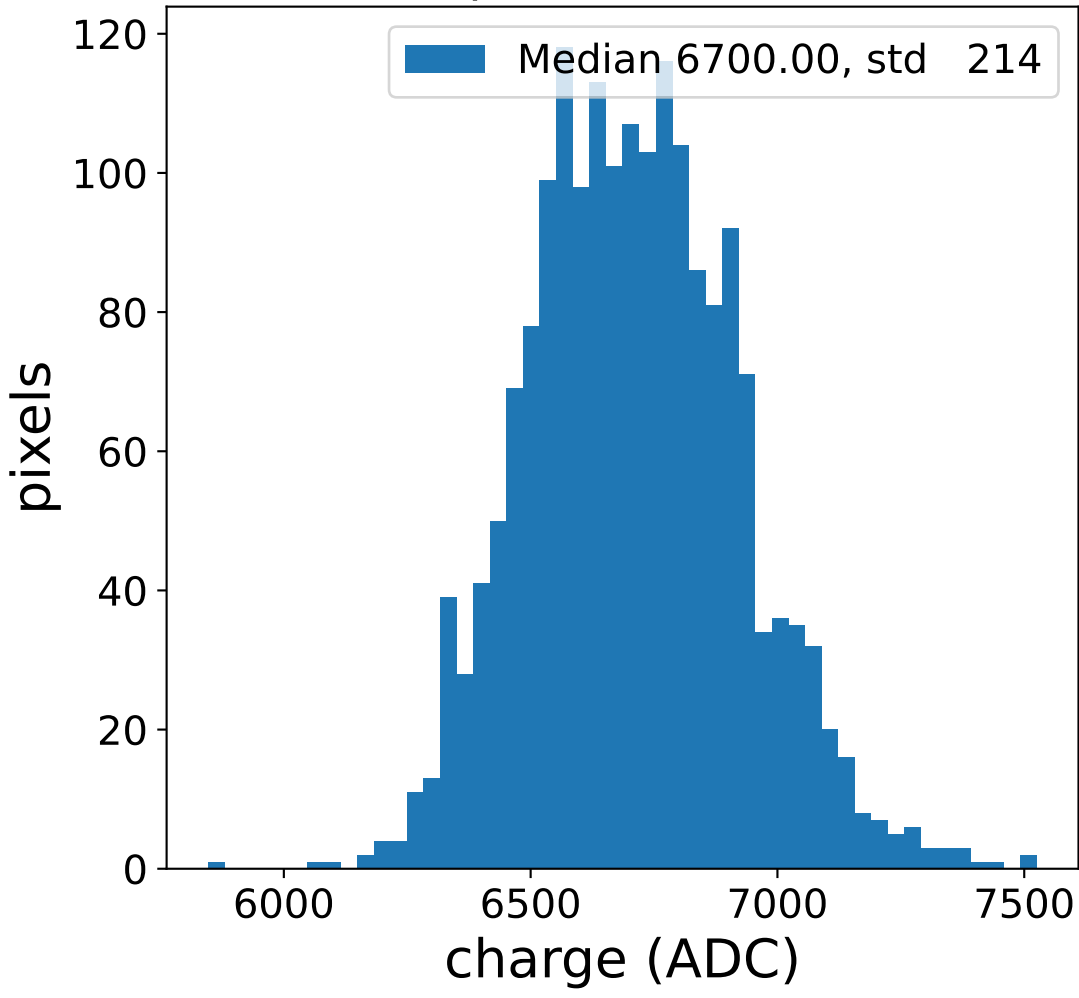

Run 3648

Run 3648

Run 3648 channel: HG

FF sample of 10000 events

pedestal sample of 10000 events

Run 3648 channel: LG

FF sample of 10000 events

pedestal sample of 10000 events