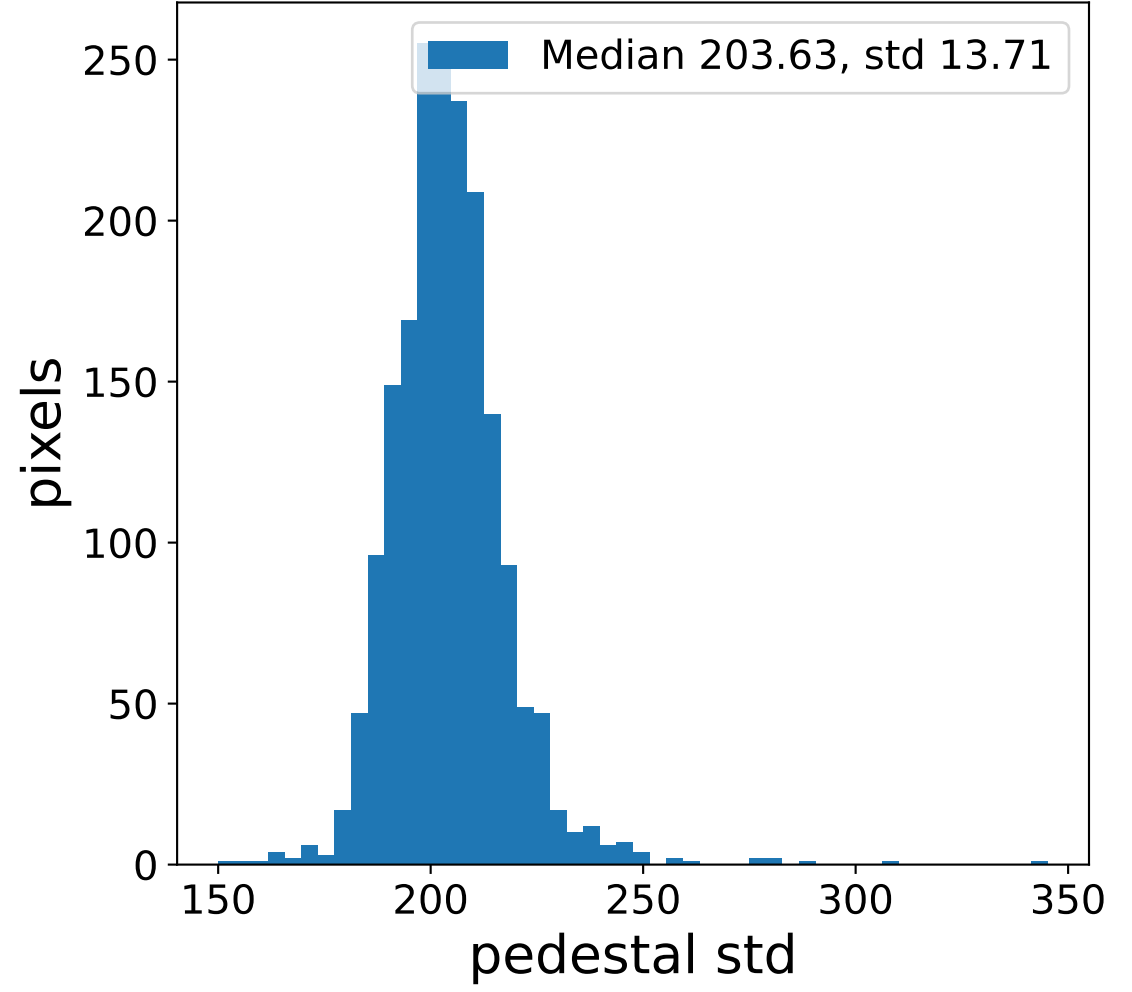

Run 3648

Run 3648

Run 3648 channel: HG

FF sample of 10000 events

pedestal sample of 10000 events

Run 3648 channel: LG

FF sample of 10000 events

pedestal sample of 10000 events