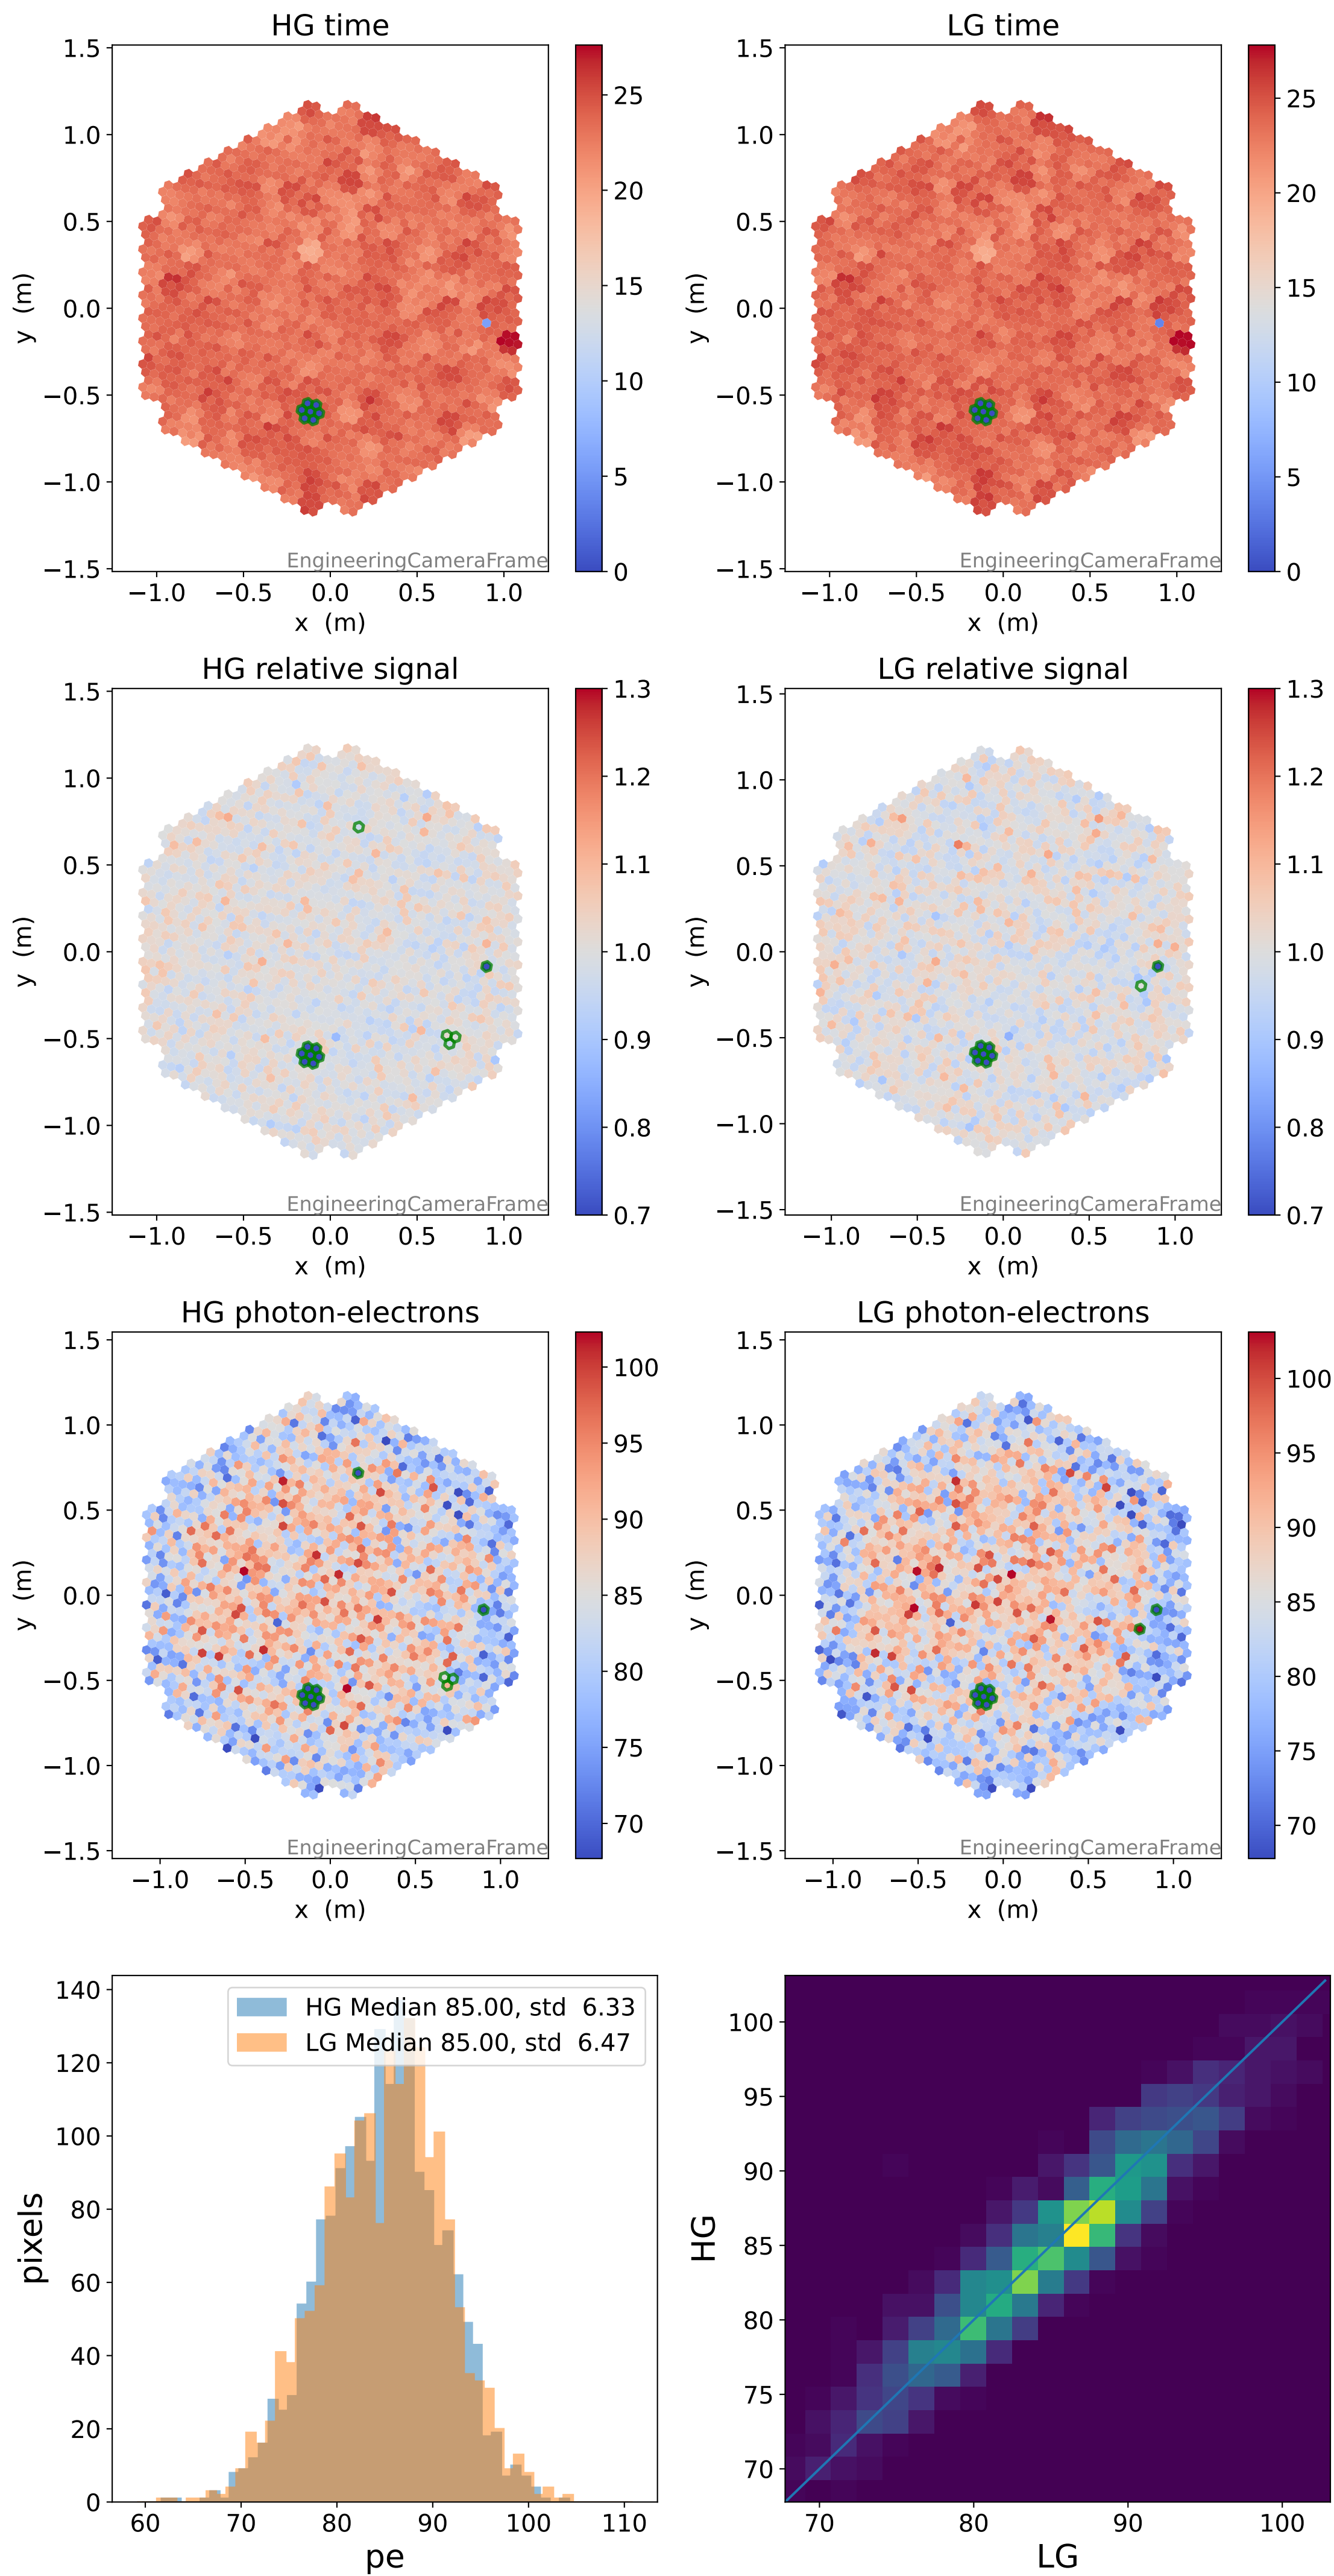

Run 3648

Run 3648

Run 3648 channel: HG

FF sample of 10000 events

pedestal sample of 10000 events

Run 3648 channel: LG

FF sample of 10000 events

pedestal sample of 10000 events