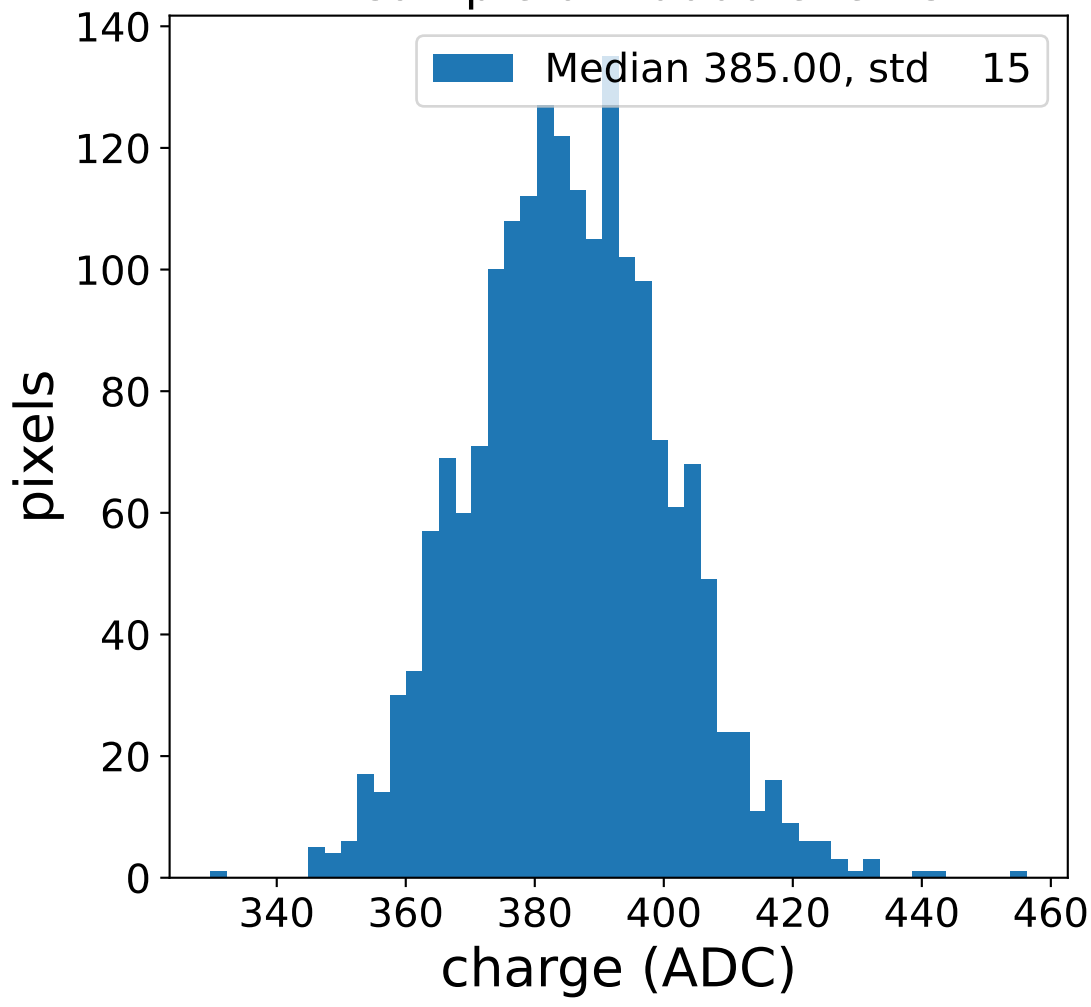

Run 3648

Run 3648

Run 3648 channel: HG

FF sample of 10000 events

pedestal sample of 10000 events

Run 3648 channel: LG

FF sample of 10000 events

pedestal sample of 10000 events