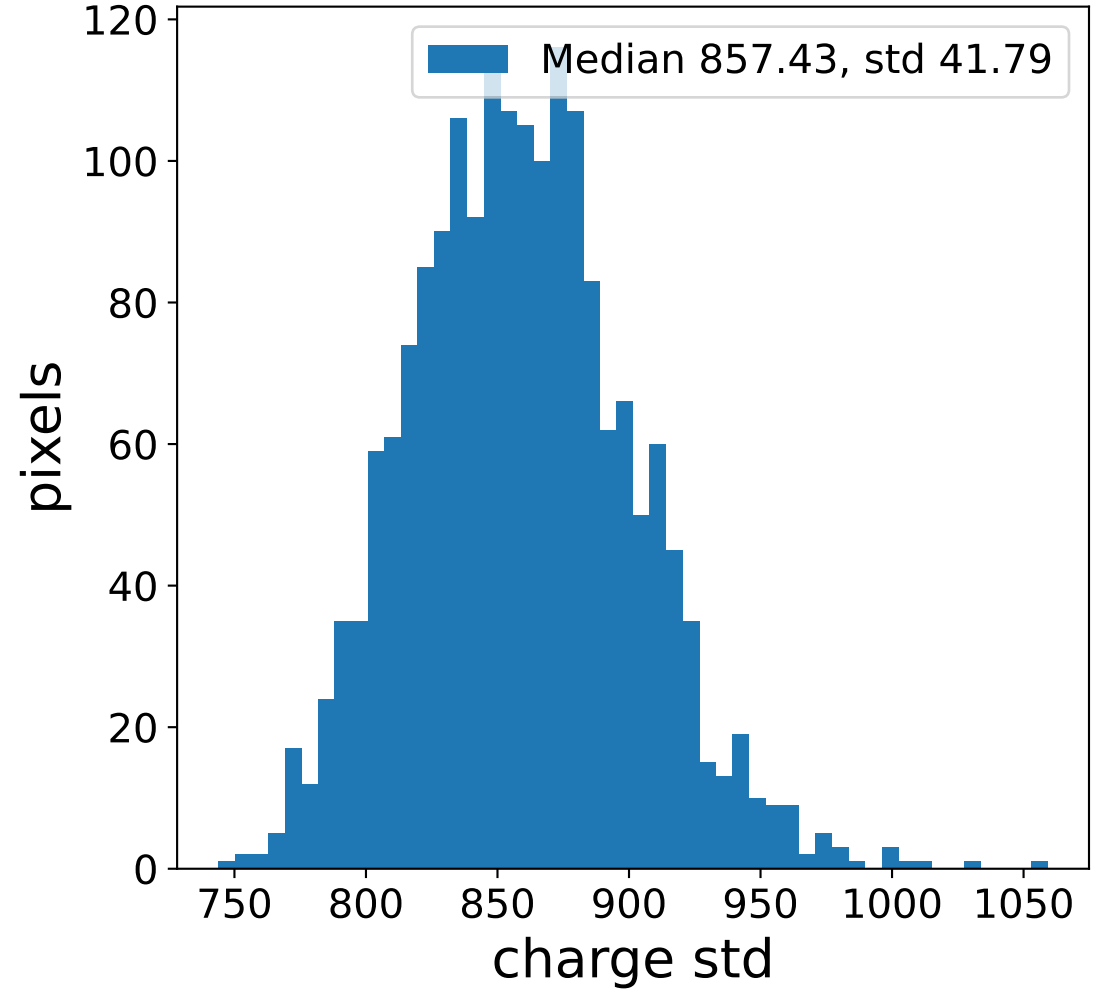

Run 3648

Run 3648

Run 3648 channel: HG

FF sample of 10000 events

pedestal sample of 10000 events

Run 3648 channel: LG

FF sample of 10000 events

pedestal sample of 10000 events