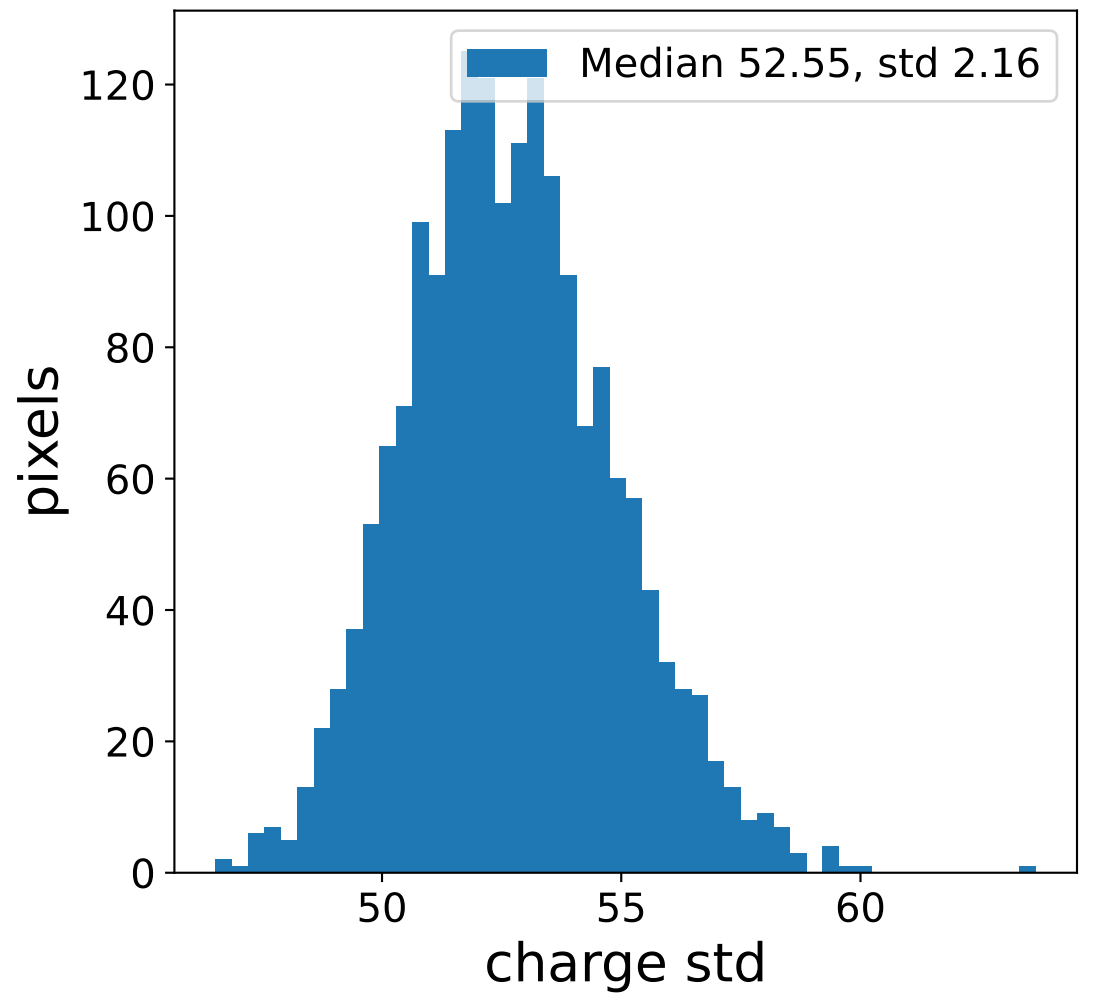

Run 3799 channel: LG

FF sample of 10000 events