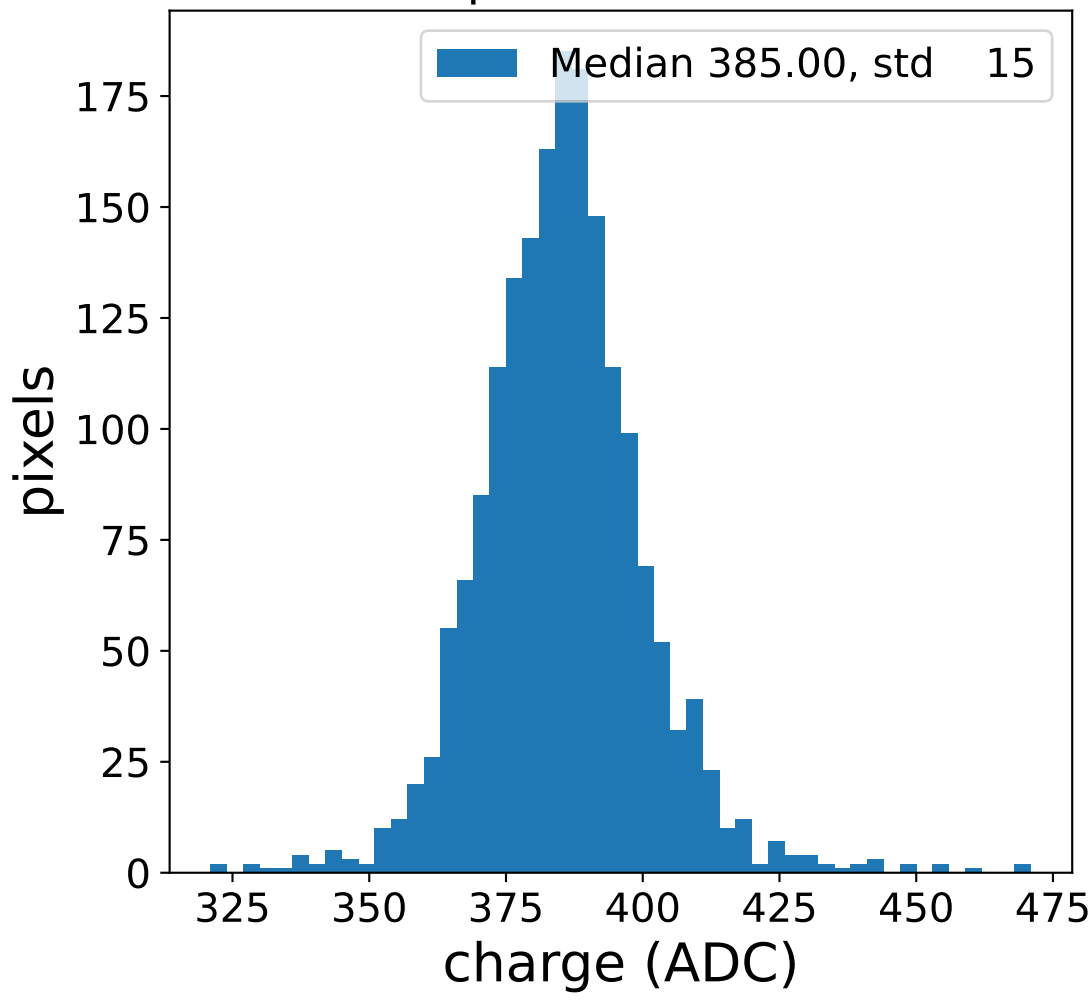

Run 3799 channel: LG

FF sample of 10000 events