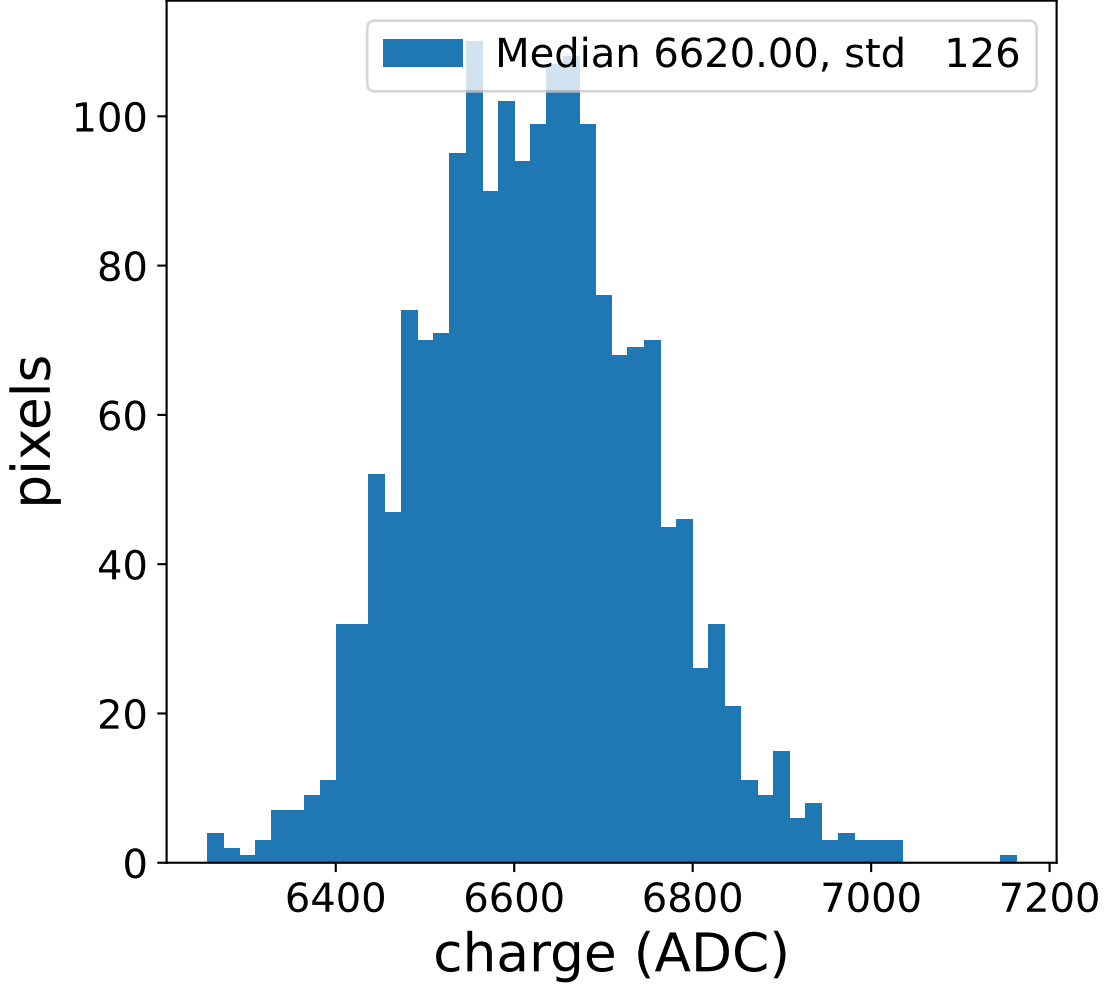

Run 3799 channel: HG

FF sample of 10000 events