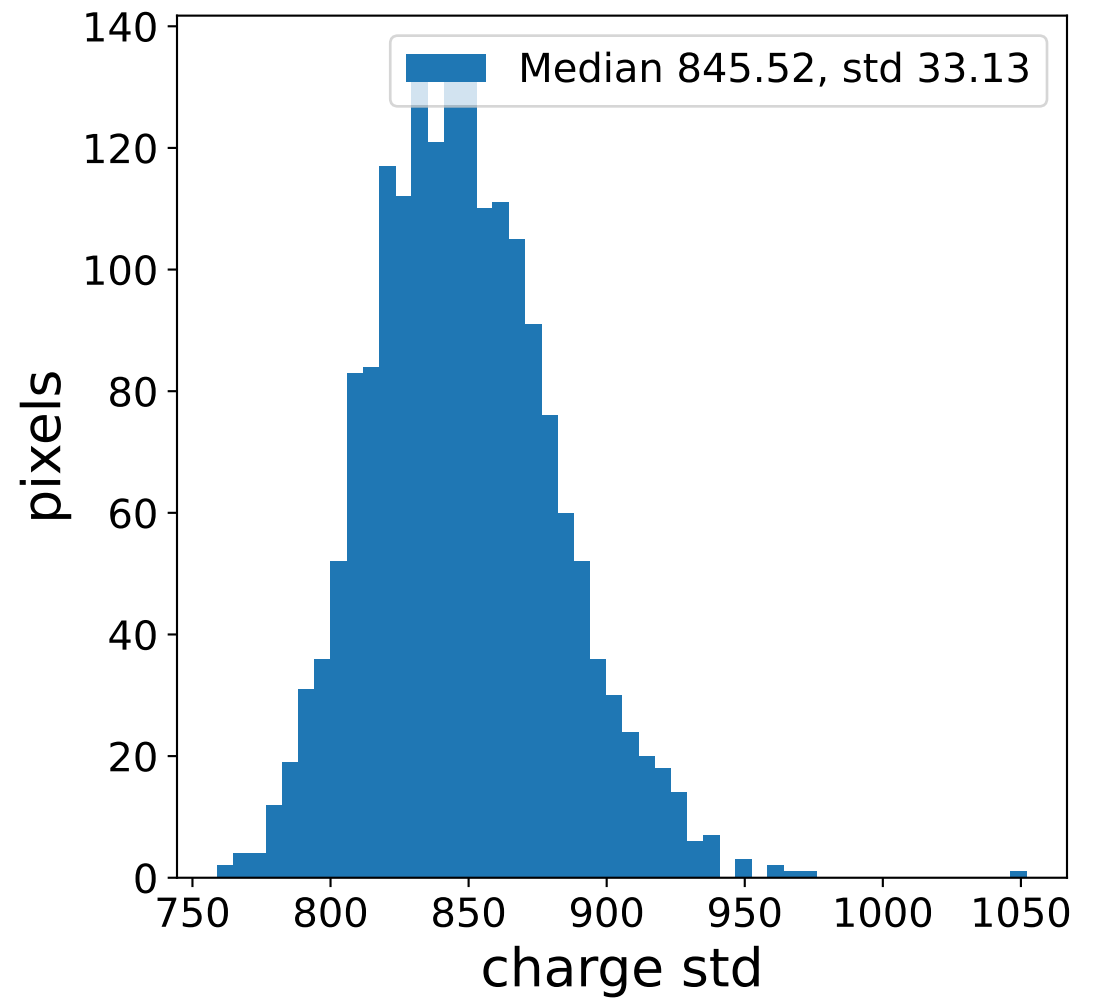

Run 3799 channel: HG

FF sample of 10000 events