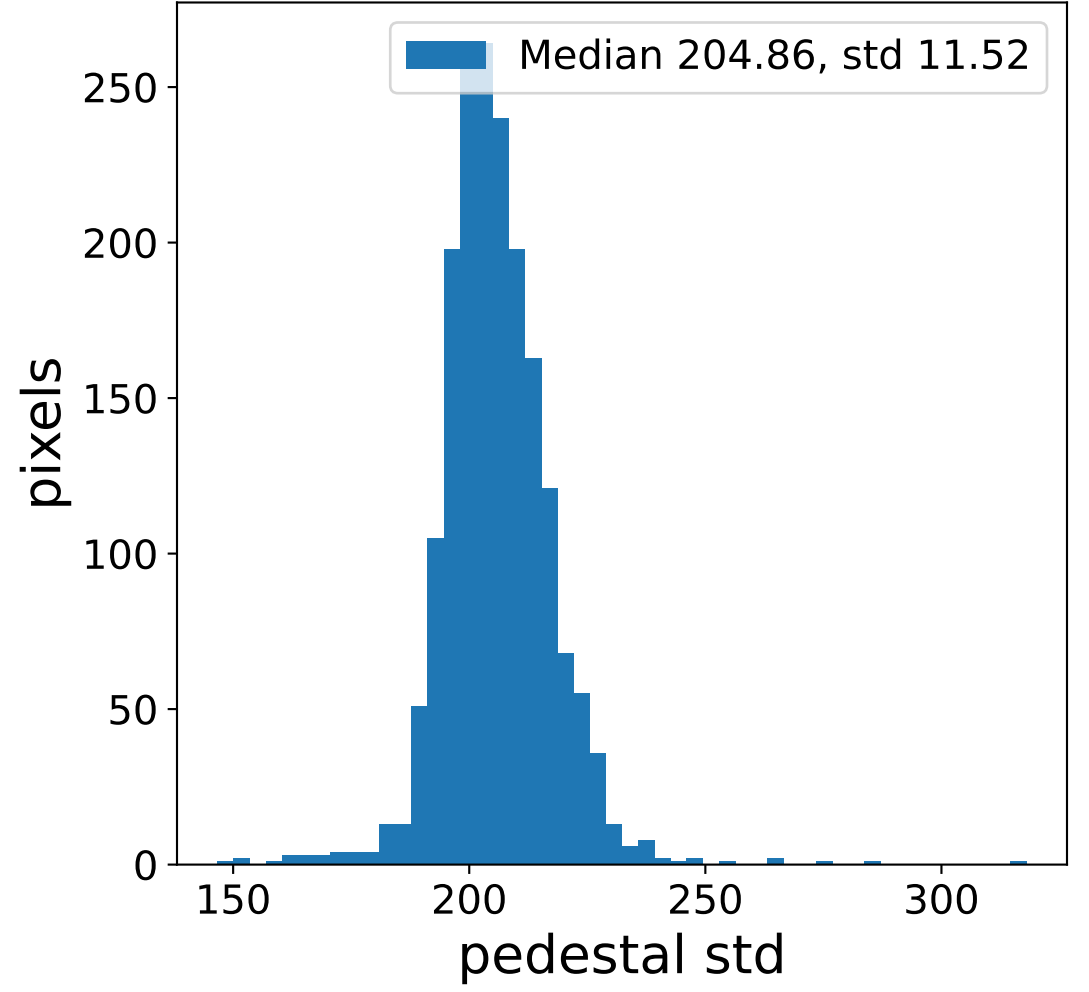

pedestal sample of 10000 events