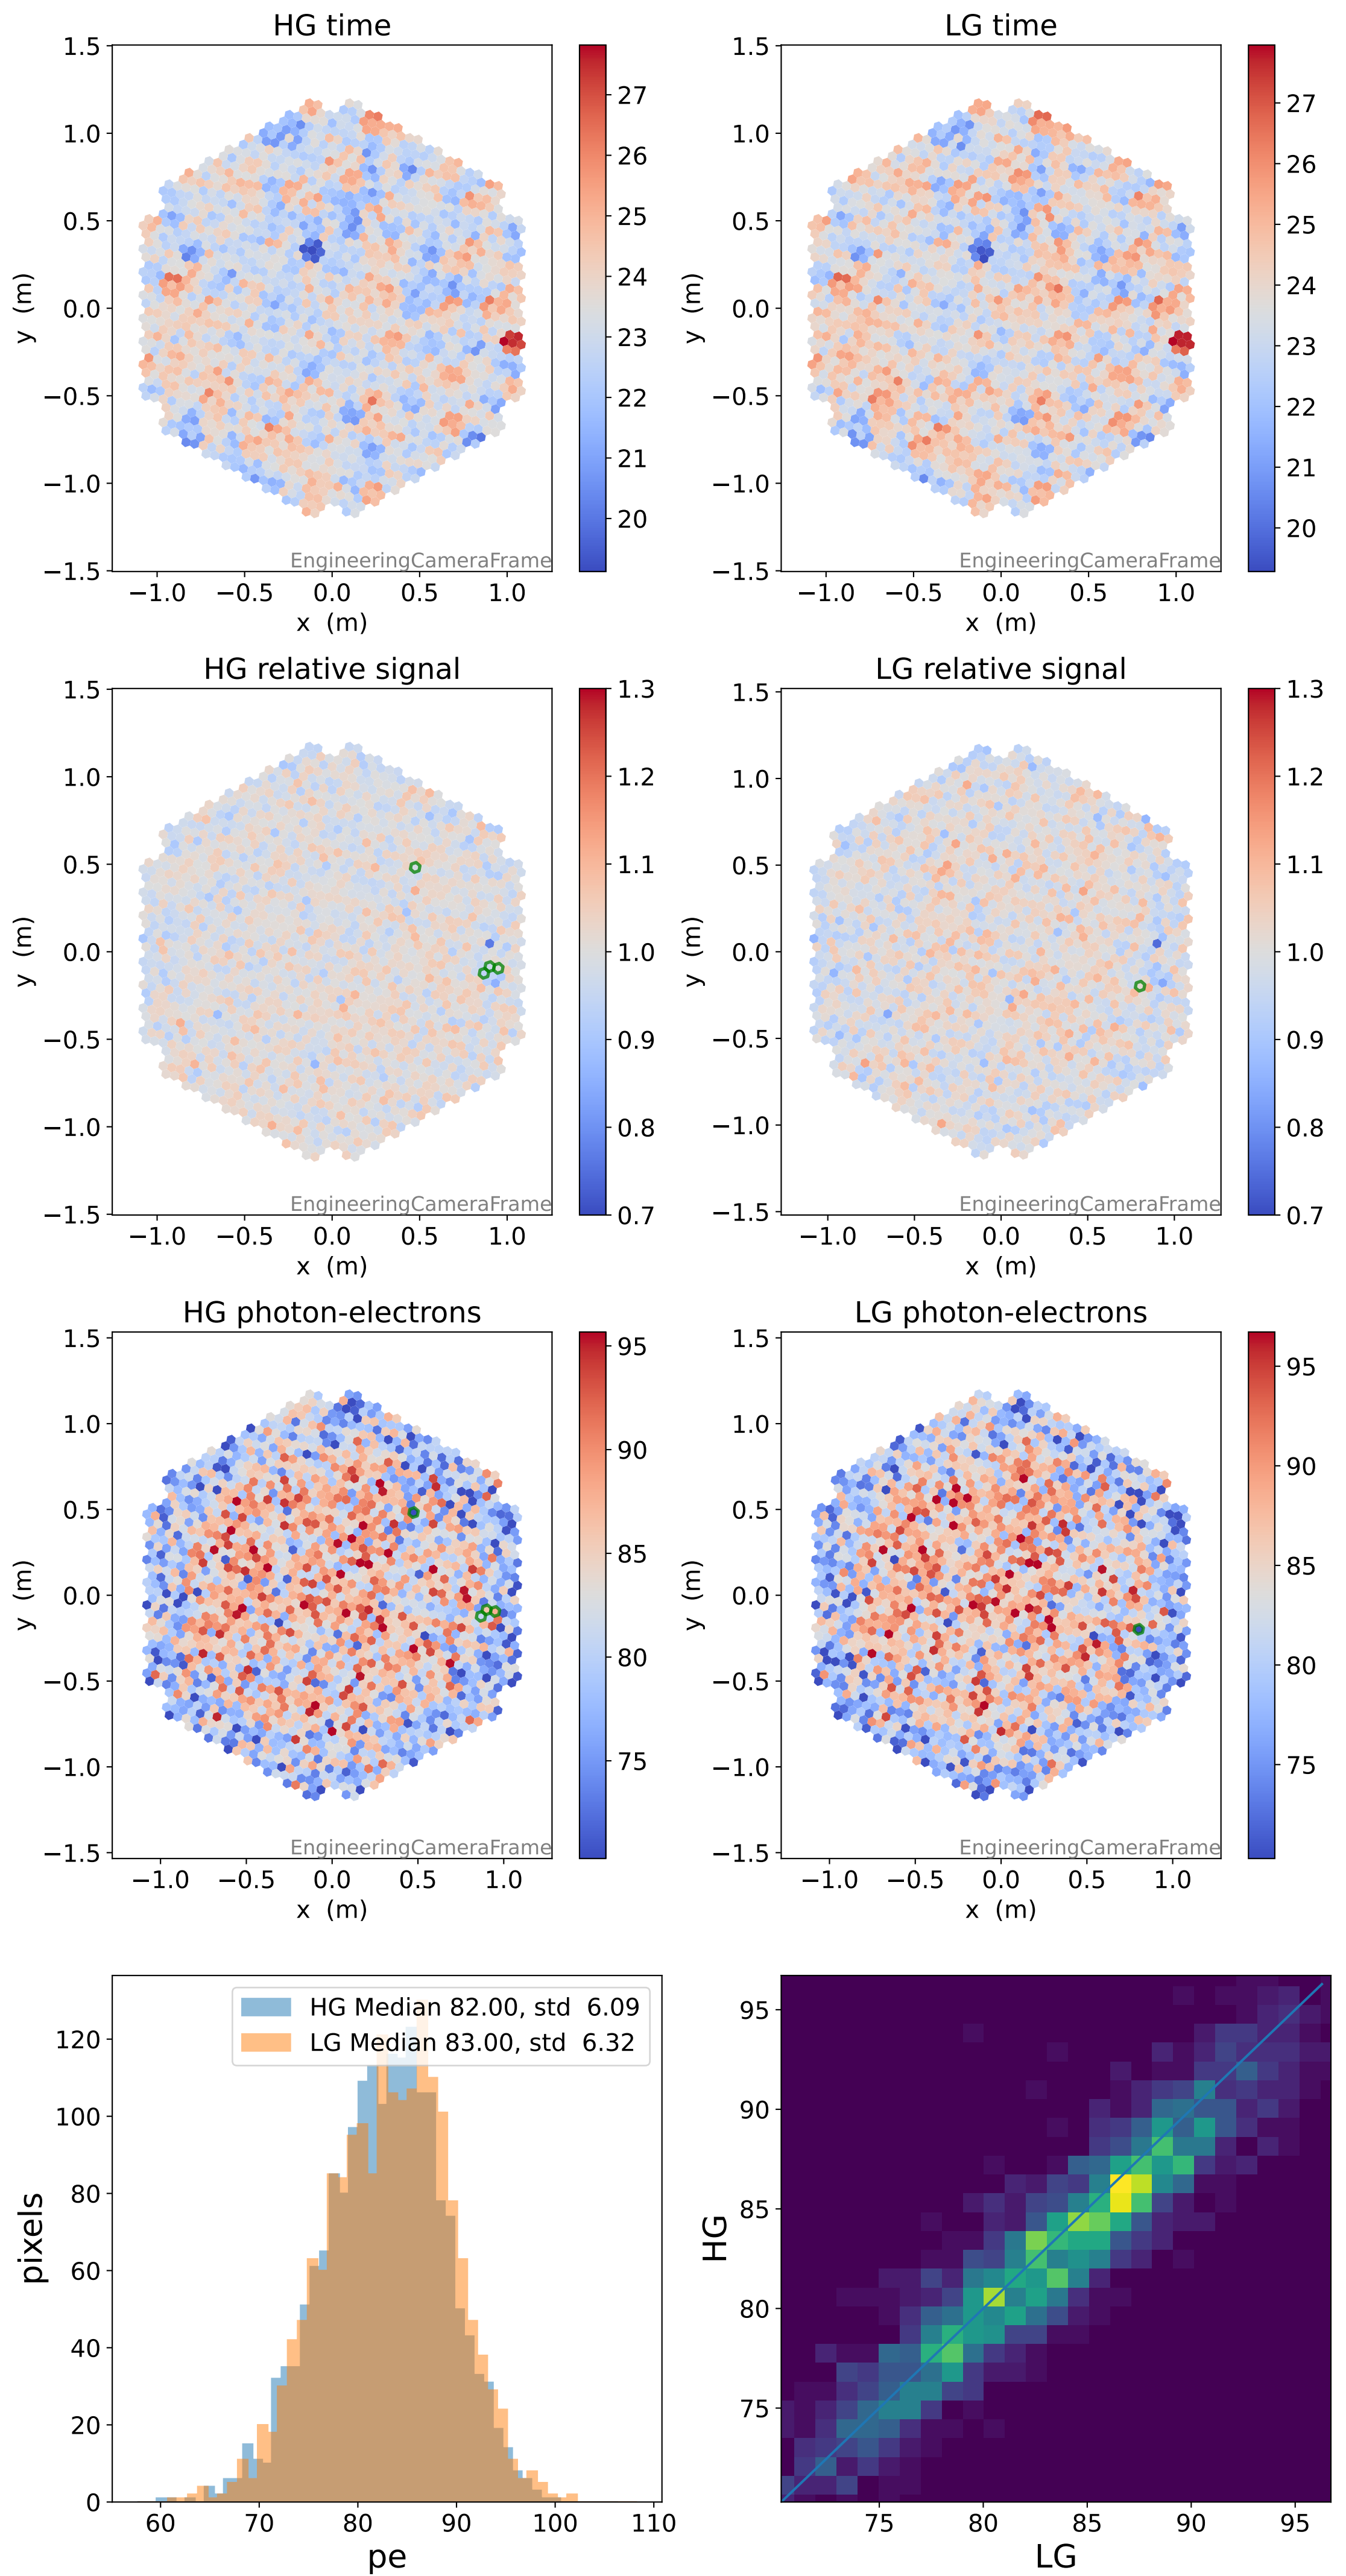

# Run 3963 channel: HG

FF sample of 10000 events

pedestal sample of 10000 events