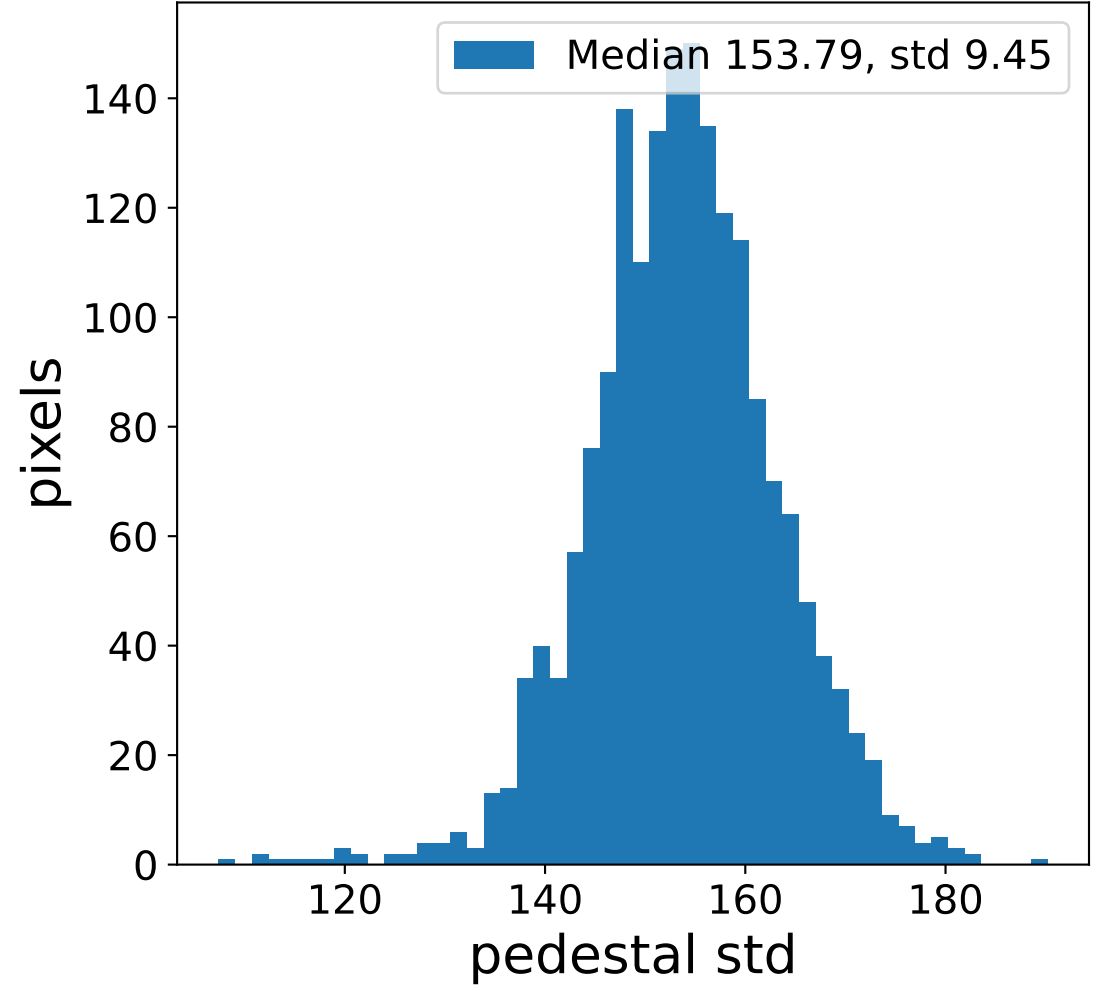

pedestal sample of 10000 events