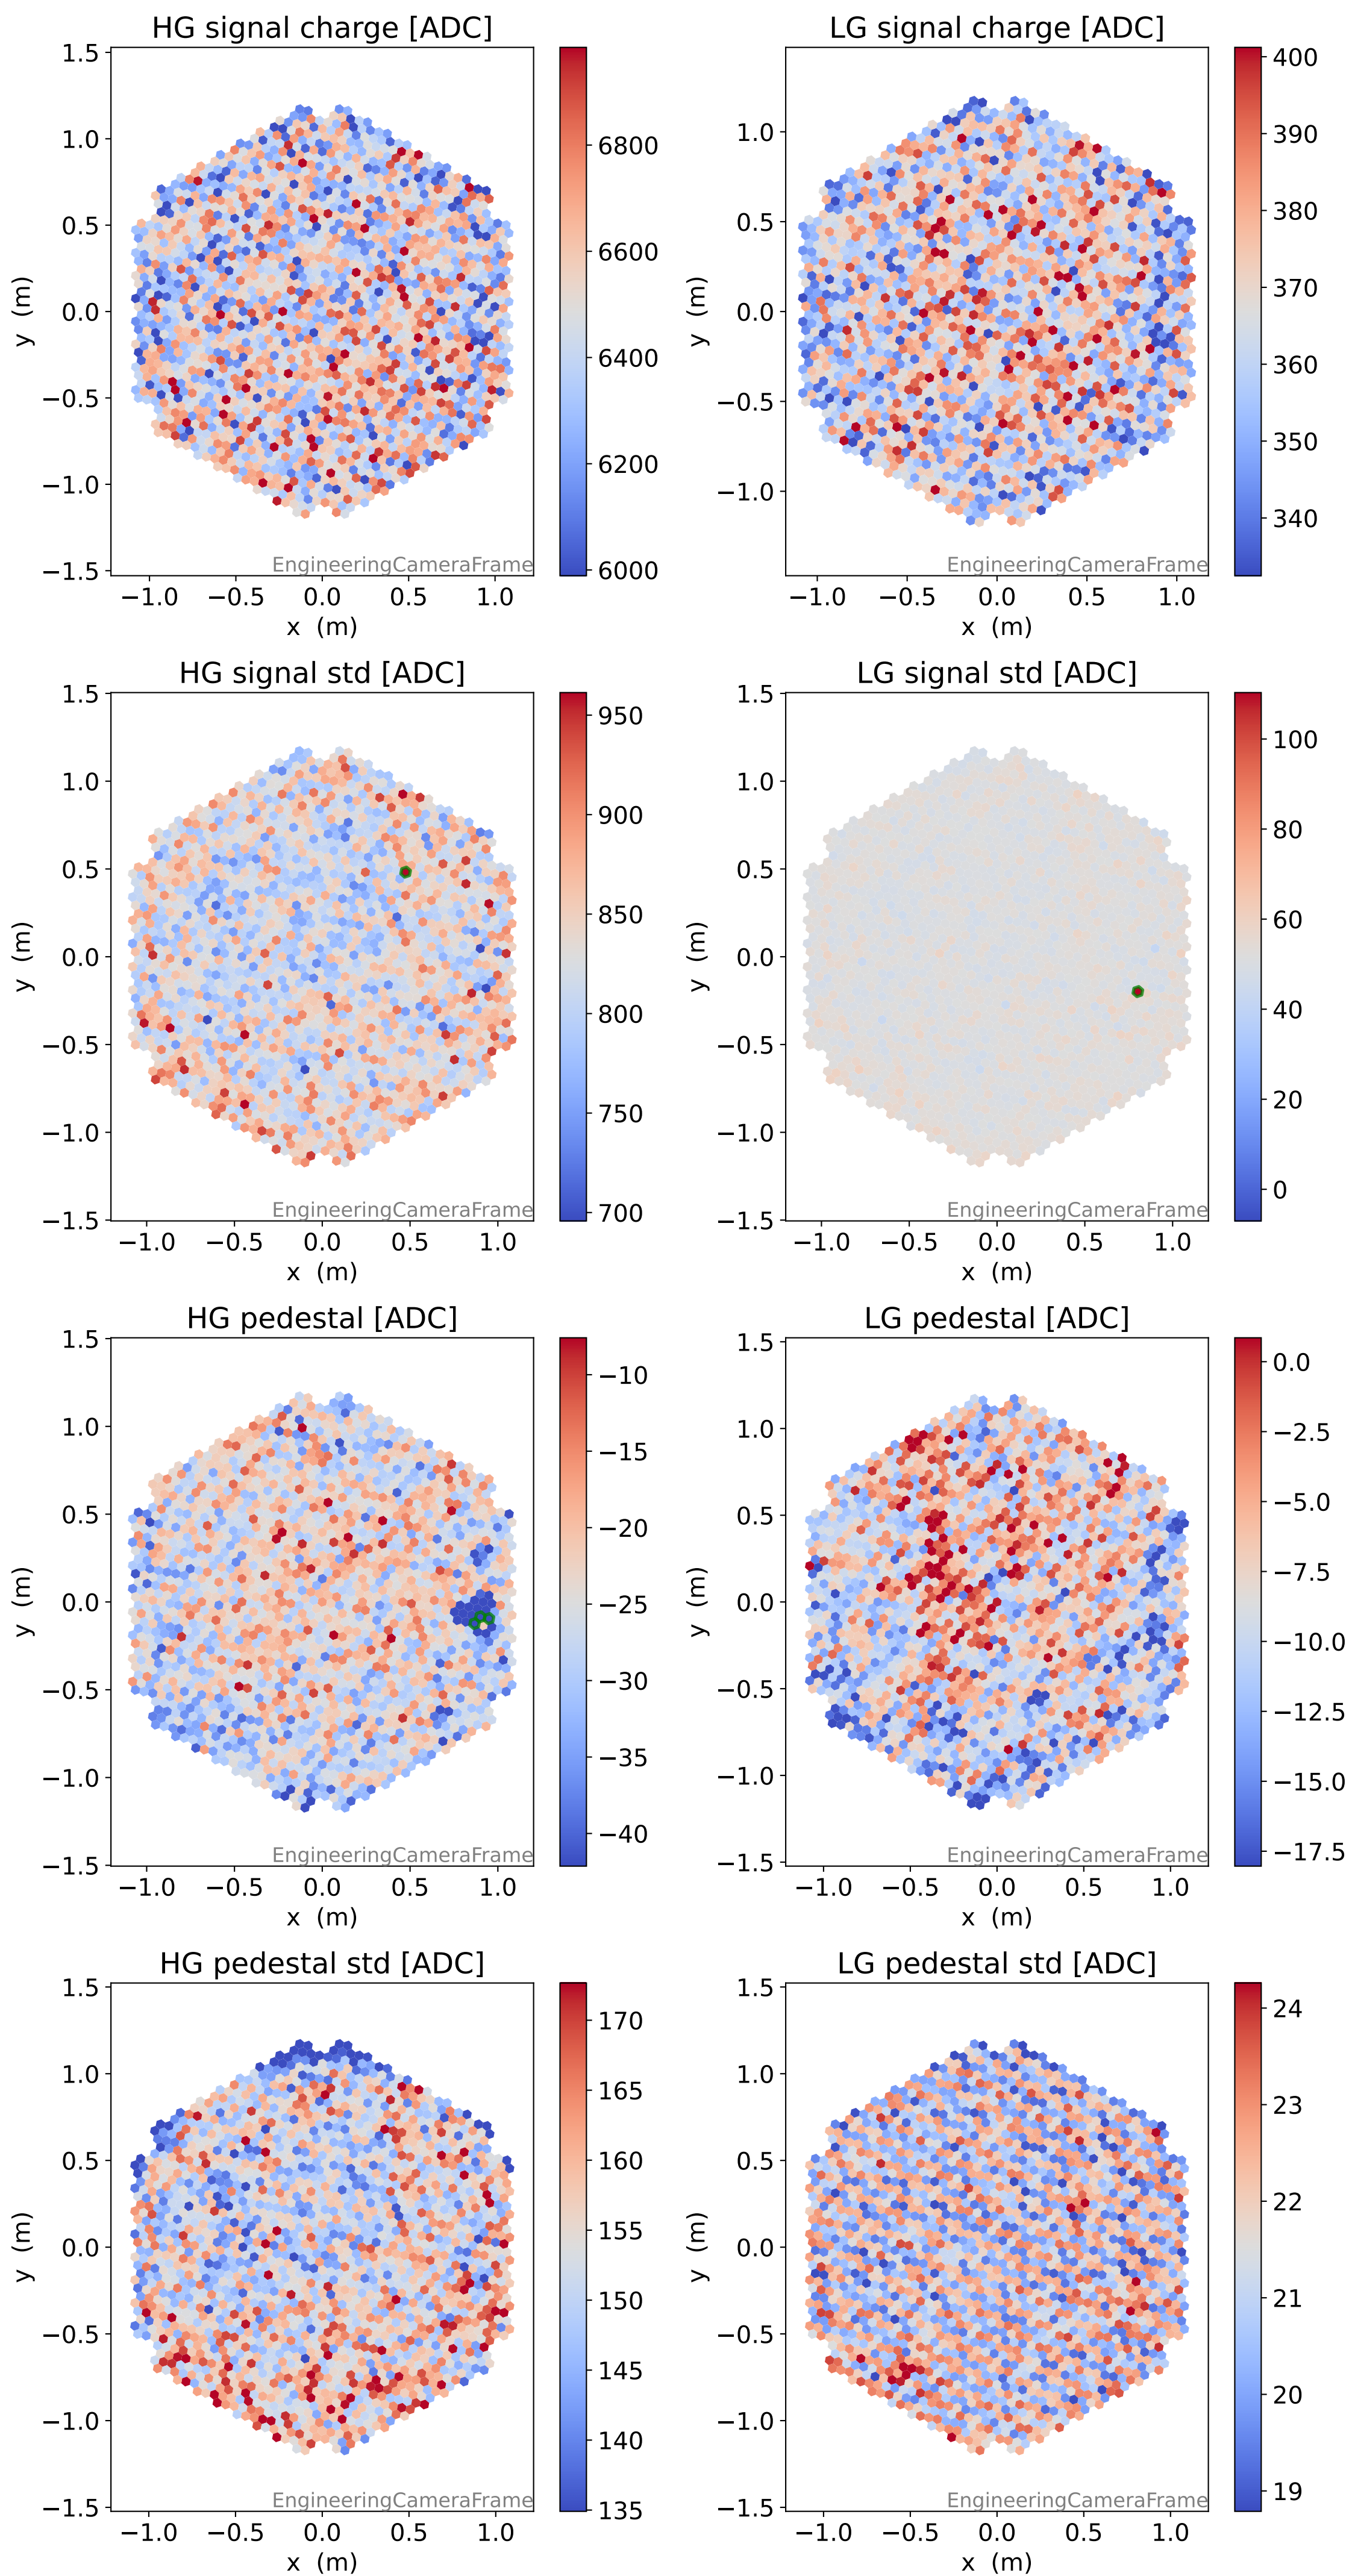

# Run 3963

# Run 3963 channel: HG

FF sample of 10000 events

pedestal sample of 10000 events