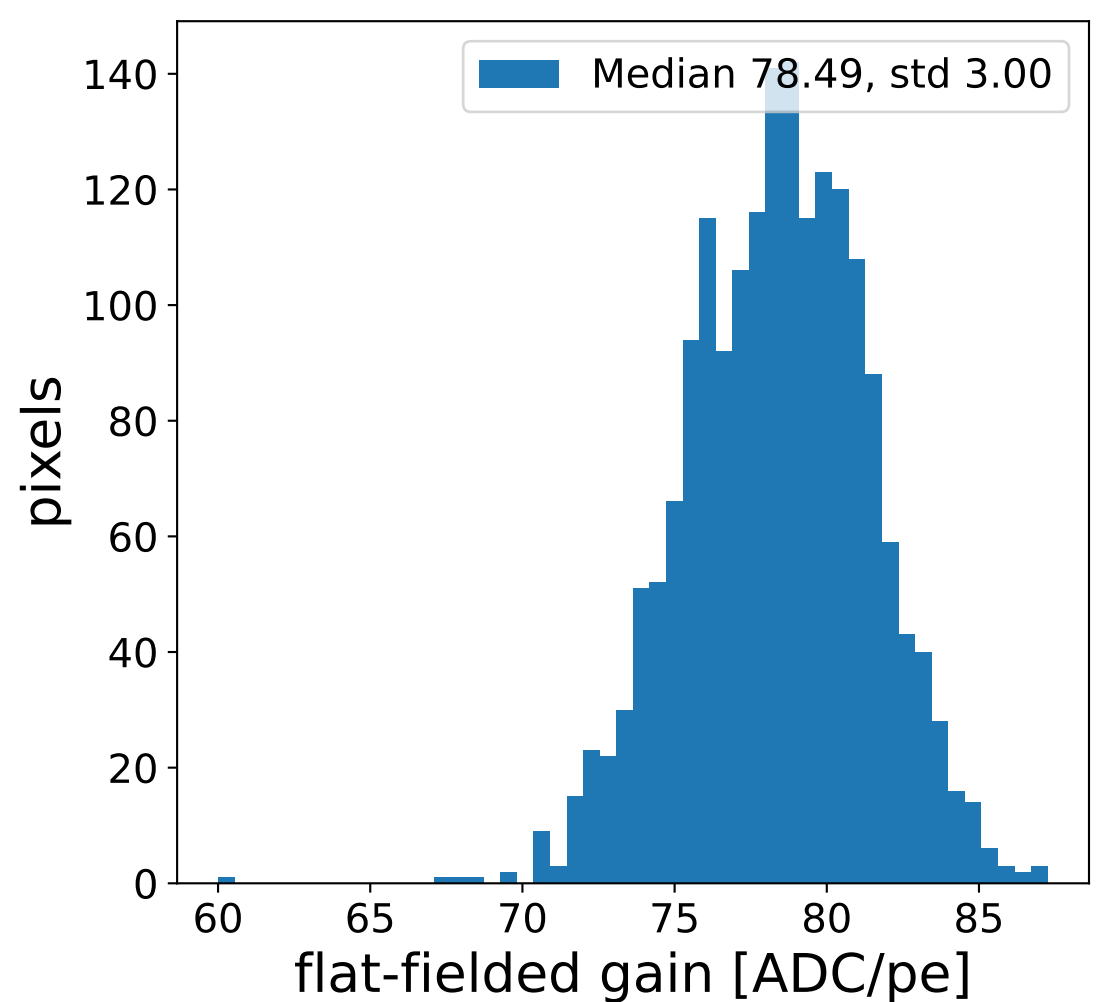

# Run 3963 channel: HG

FF sample of 10000 events

pedestal sample of 10000 events