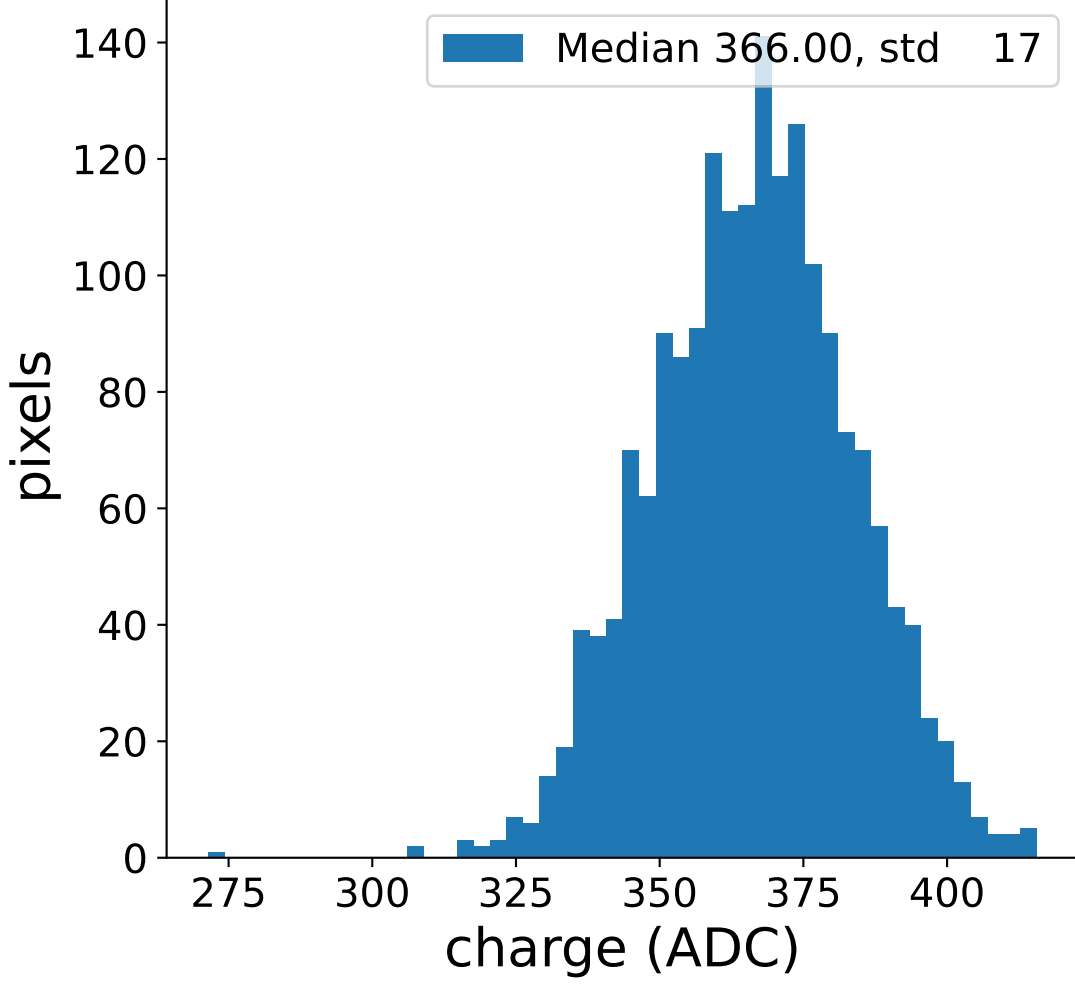

Run 3963 channel: LG

FF sample of 10000 events