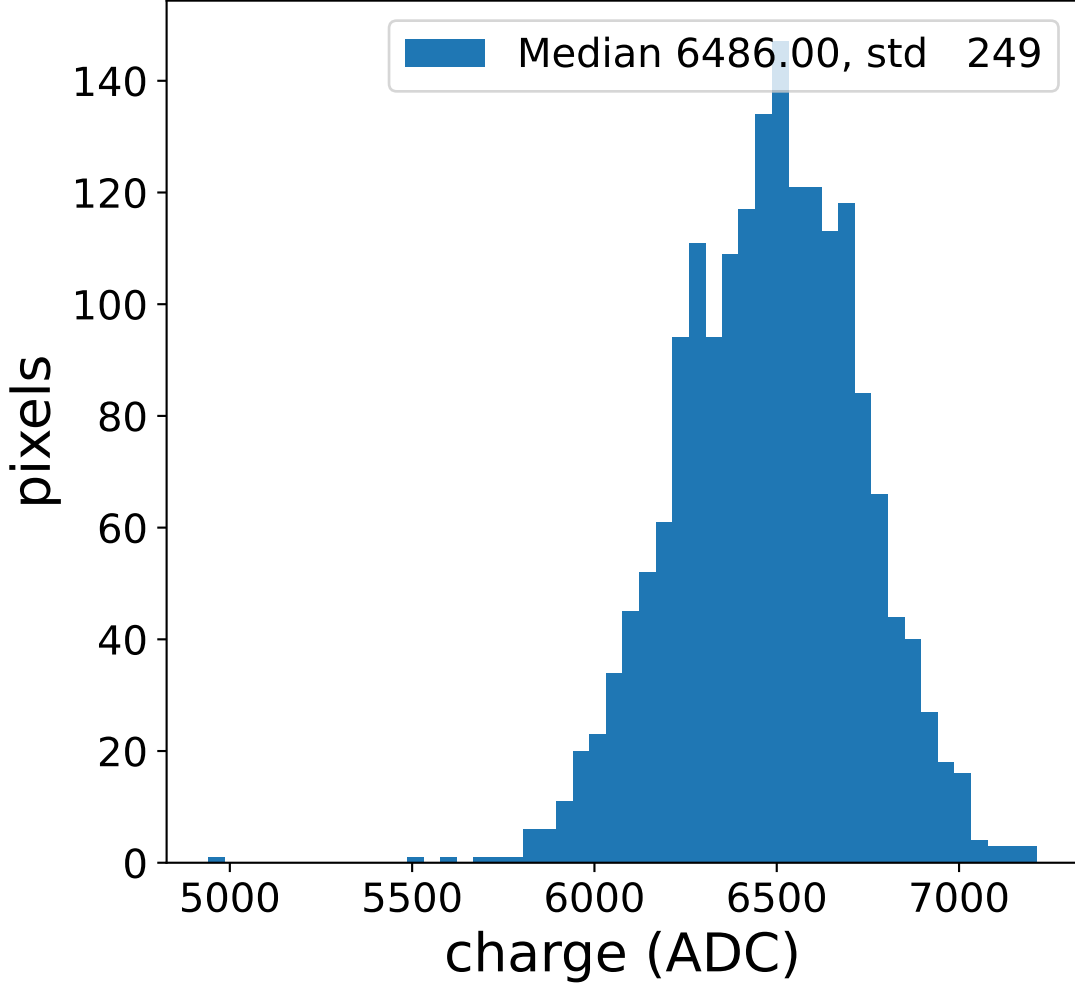

Run 3963 channel: HG

FF sample of 10000 events