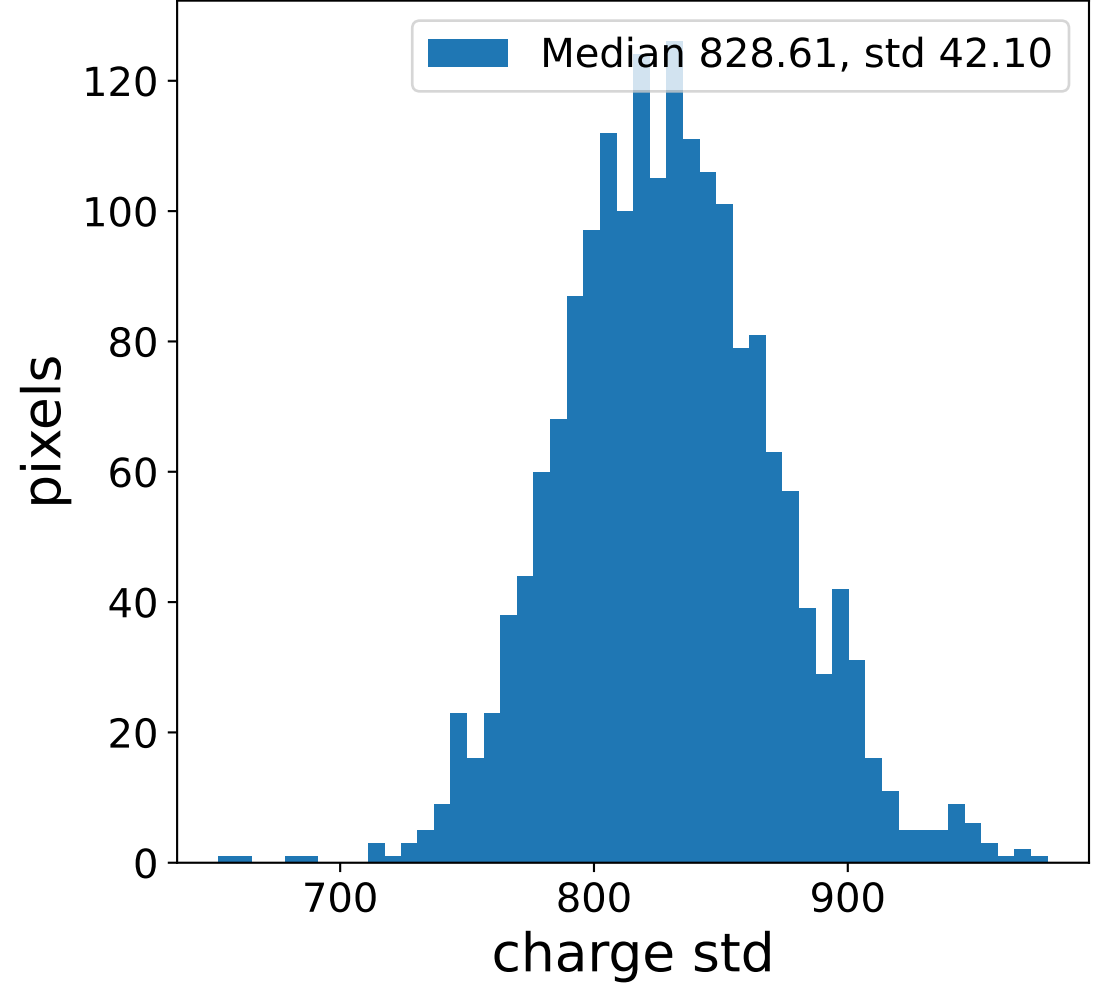

Run 3963 channel: HG

FF sample of 10000 events