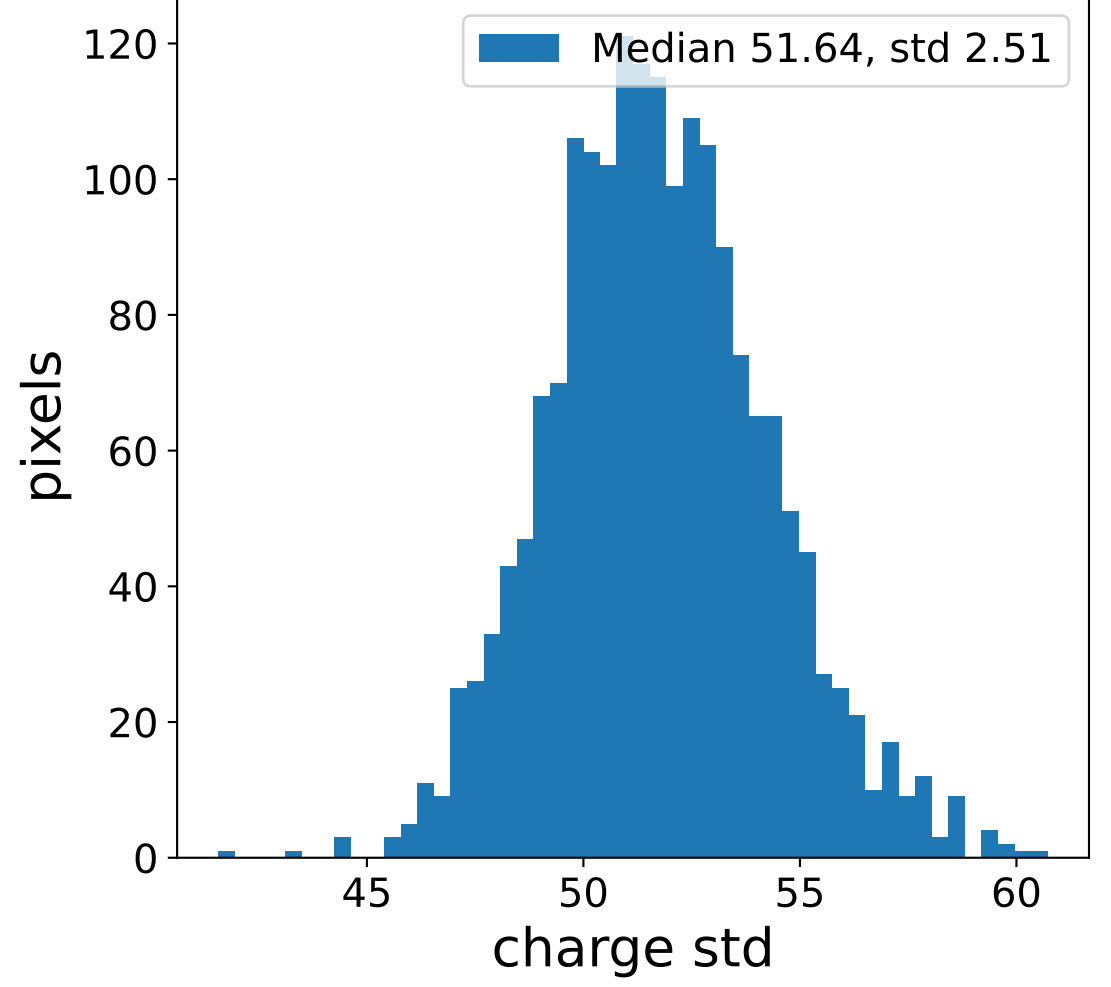

Run 3963 channel: LG

FF sample of 10000 events