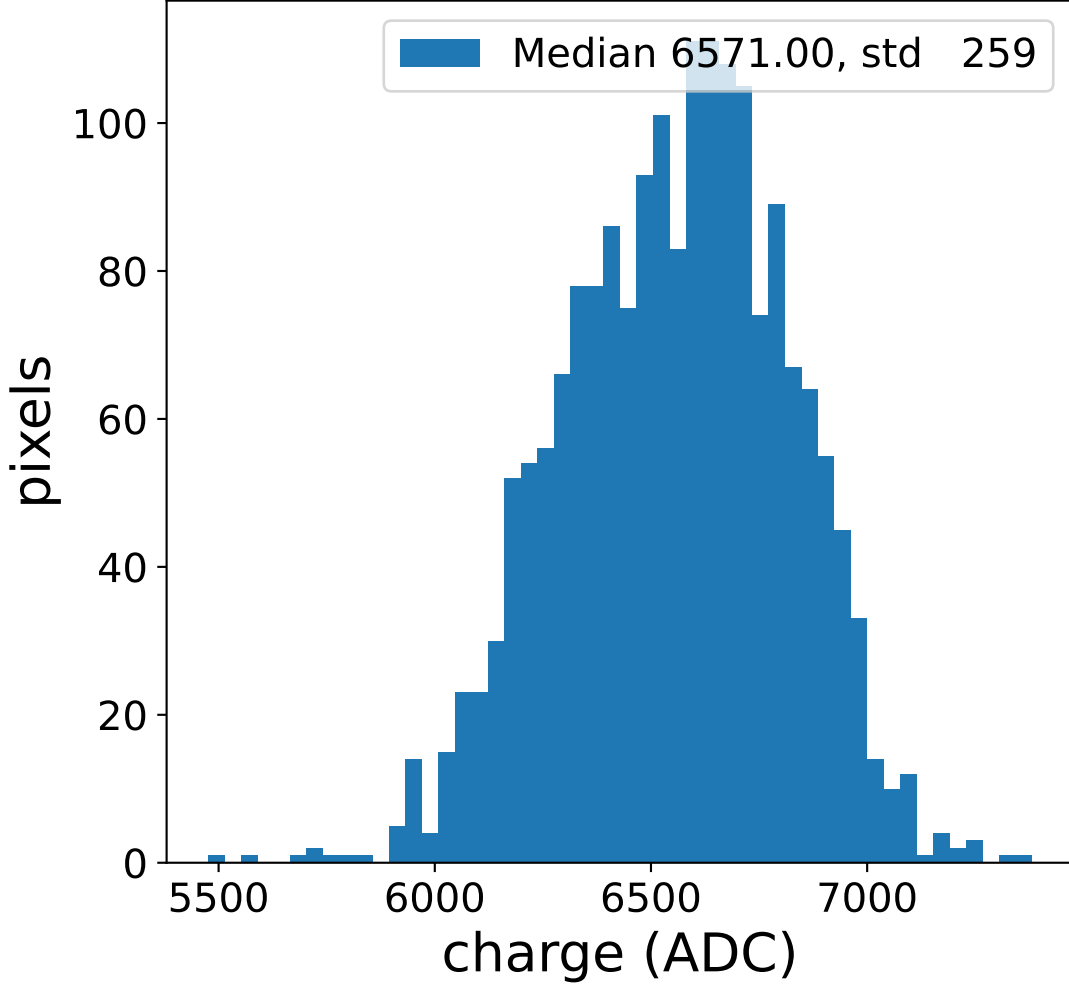

Run 3972

Run 3972

Run 3972 channel: HG

FF sample of 10000 events

pedestal sample of 10000 events

Run 3972 channel: LG

FF sample of 10000 events

pedestal sample of 10000 events