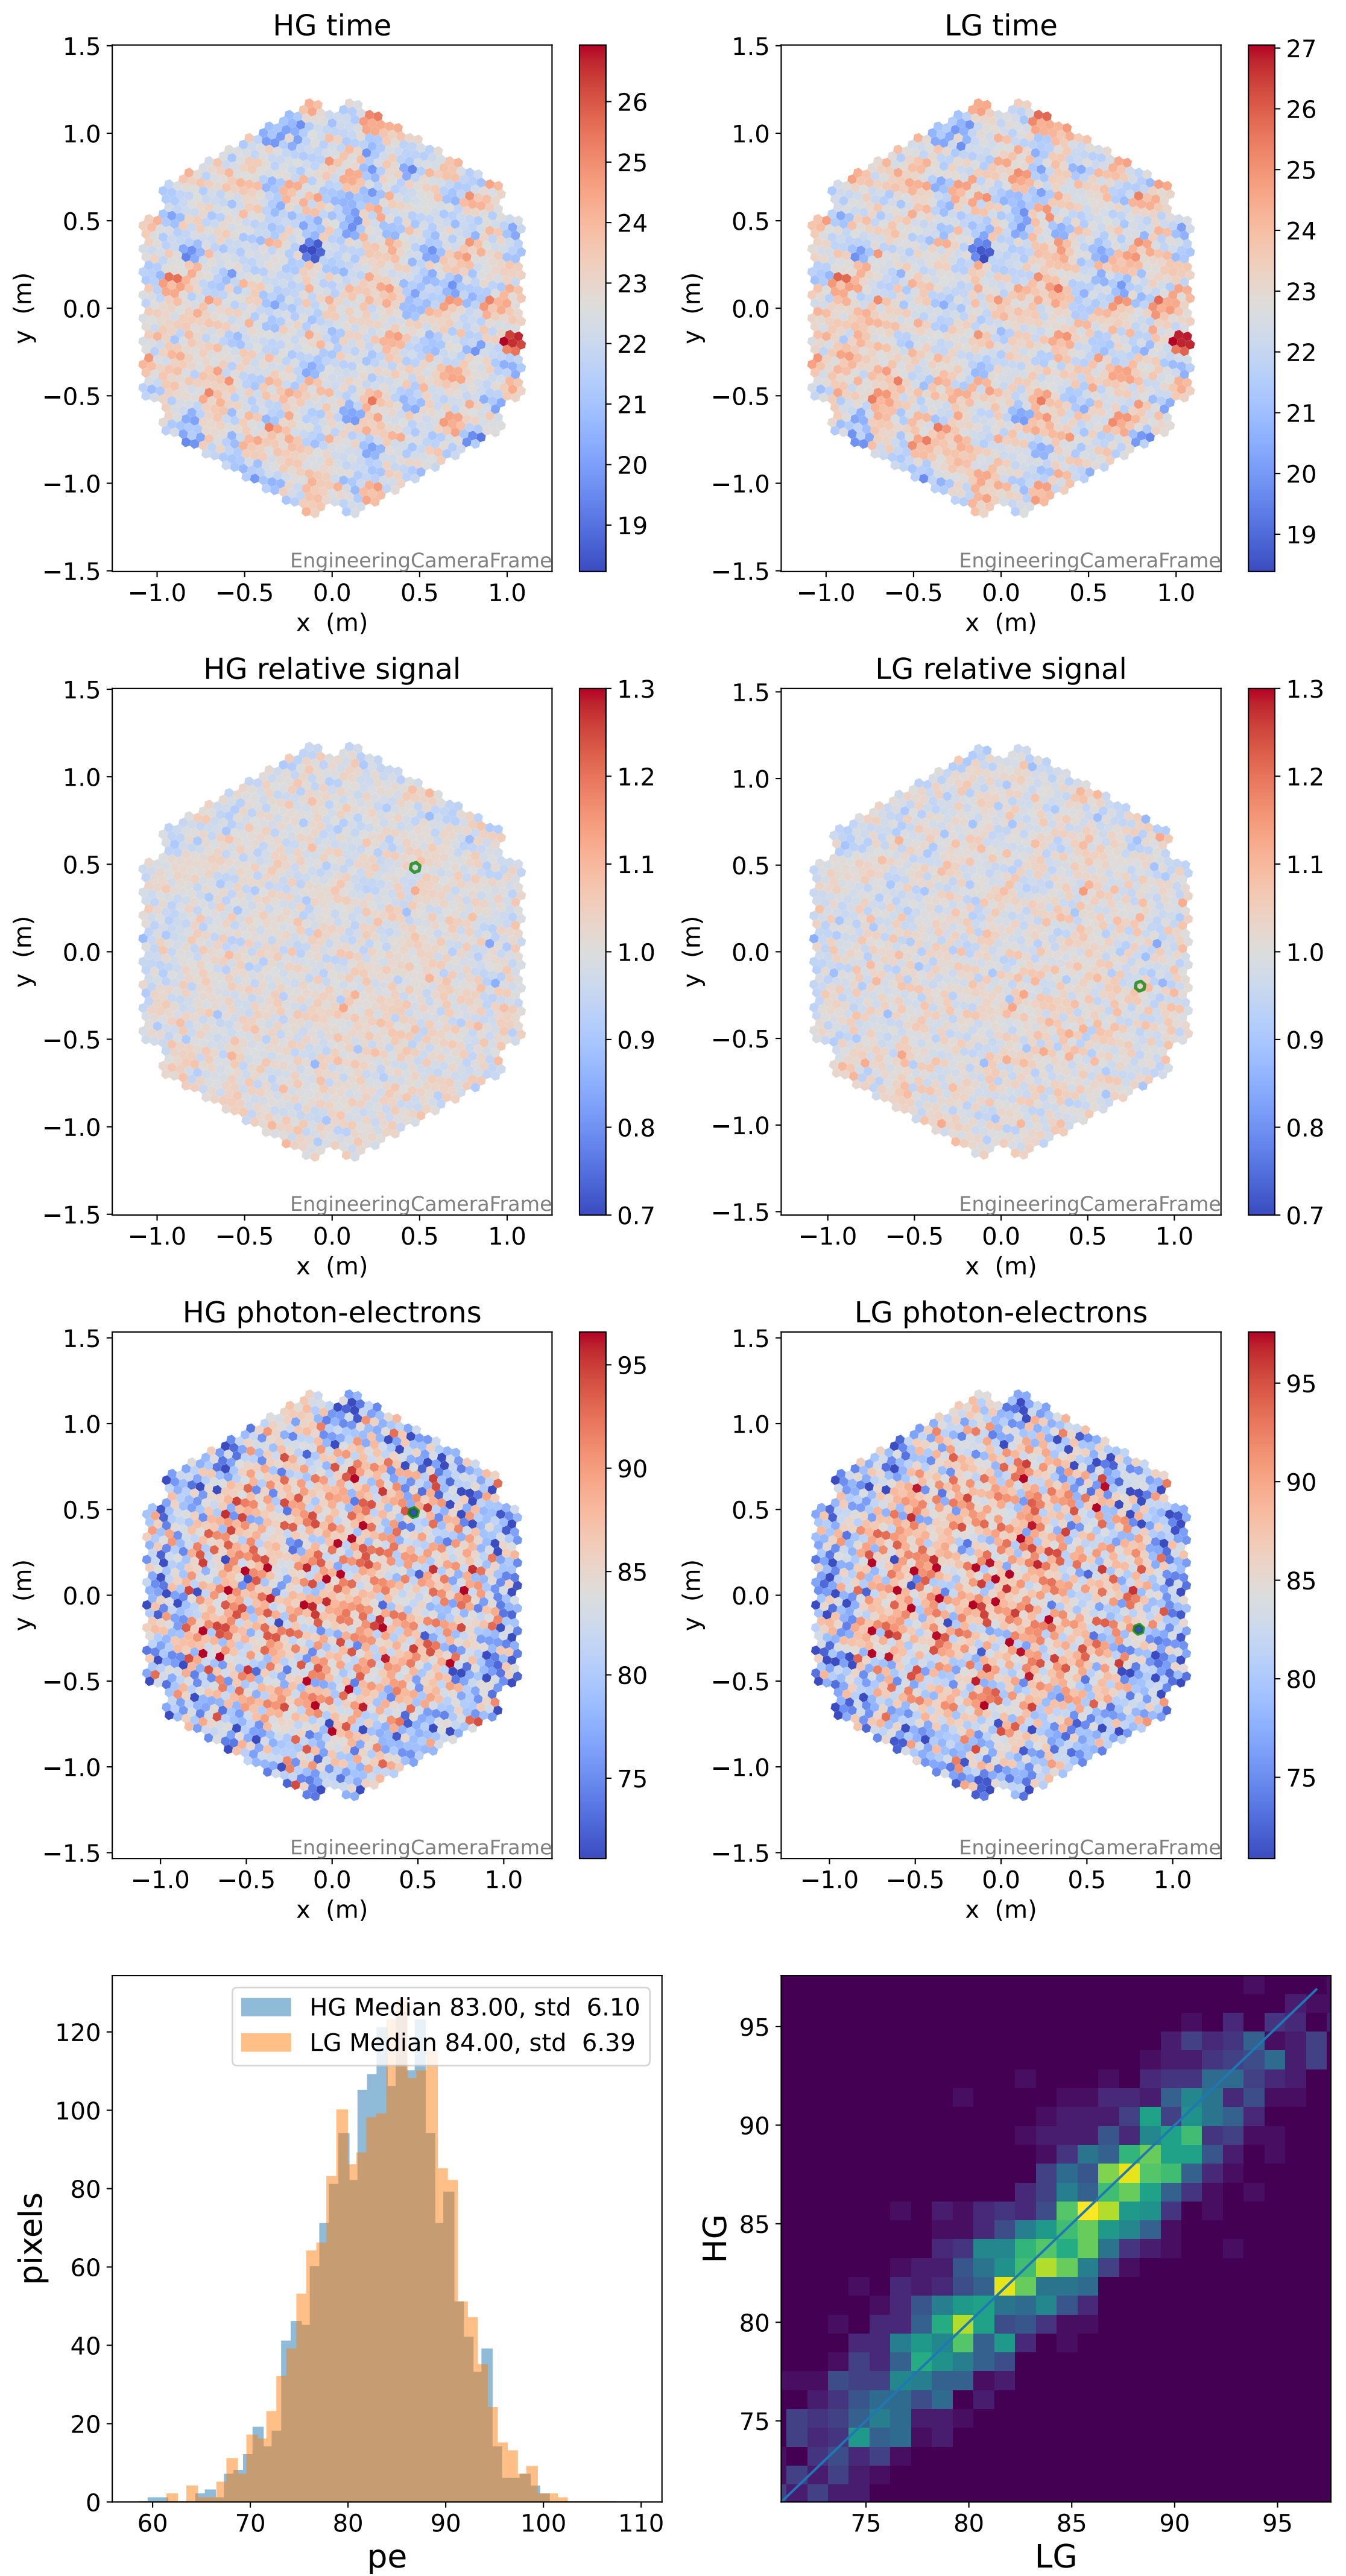

Run 3972

Run 3972

Run 3972 channel: HG

FF sample of 10000 events

pedestal sample of 10000 events

Run 3972 channel: LG

FF sample of 10000 events

pedestal sample of 10000 events