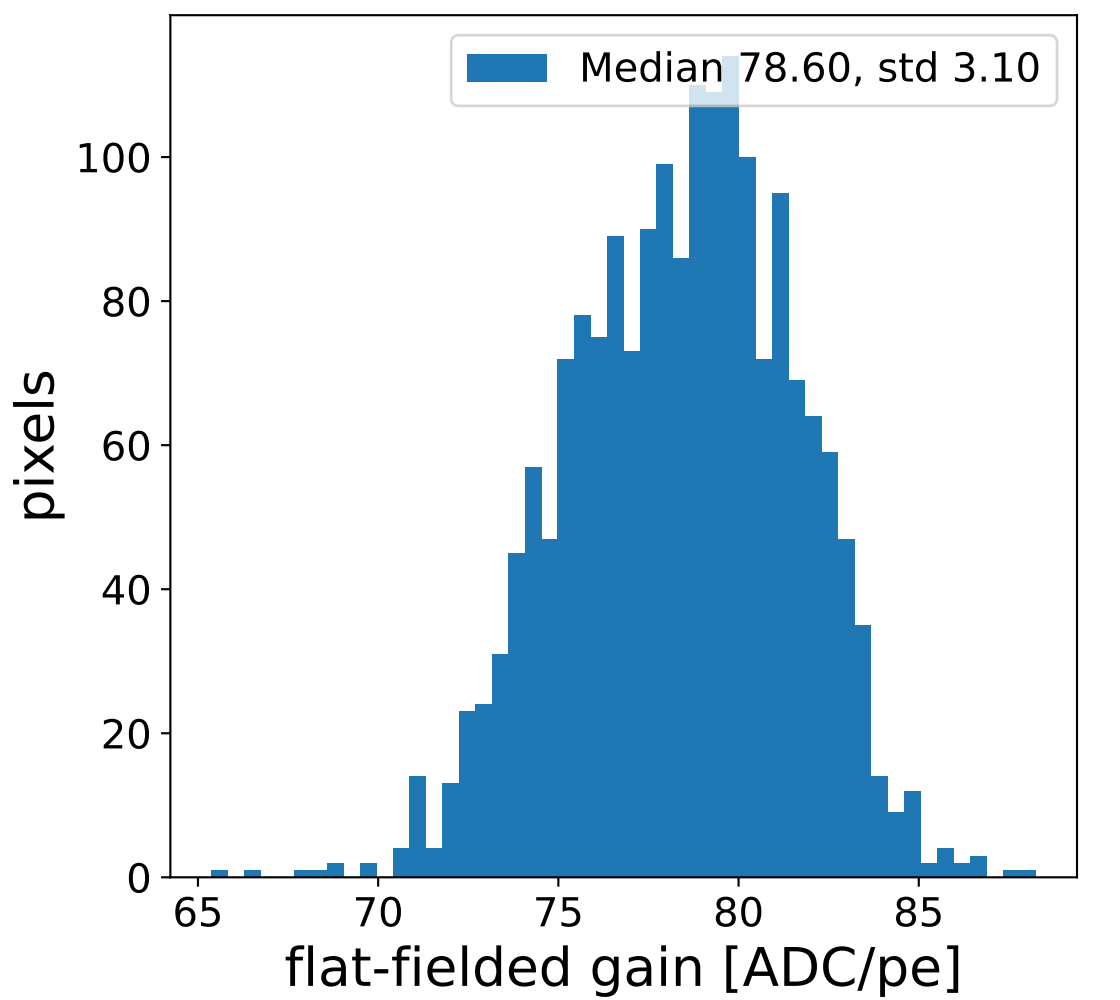

Run 3972

Run 3972

Run 3972 channel: HG

FF sample of 10000 events

pedestal sample of 10000 events

Run 3972 channel: LG

FF sample of 10000 events

pedestal sample of 10000 events