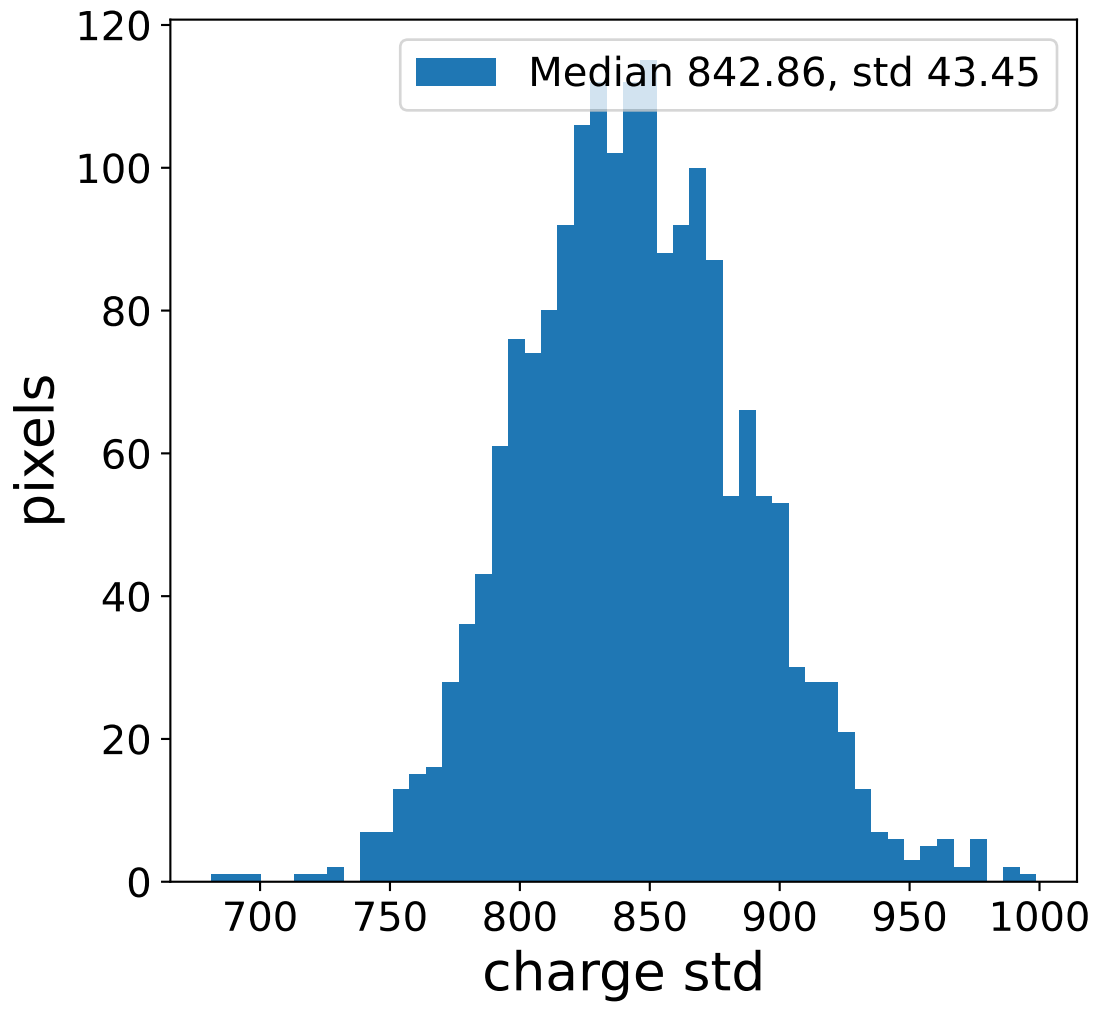

Run 3972

Run 3972

Run 3972 channel: HG

FF sample of 10000 events

pedestal sample of 10000 events

Run 3972 channel: LG

FF sample of 10000 events

pedestal sample of 10000 events