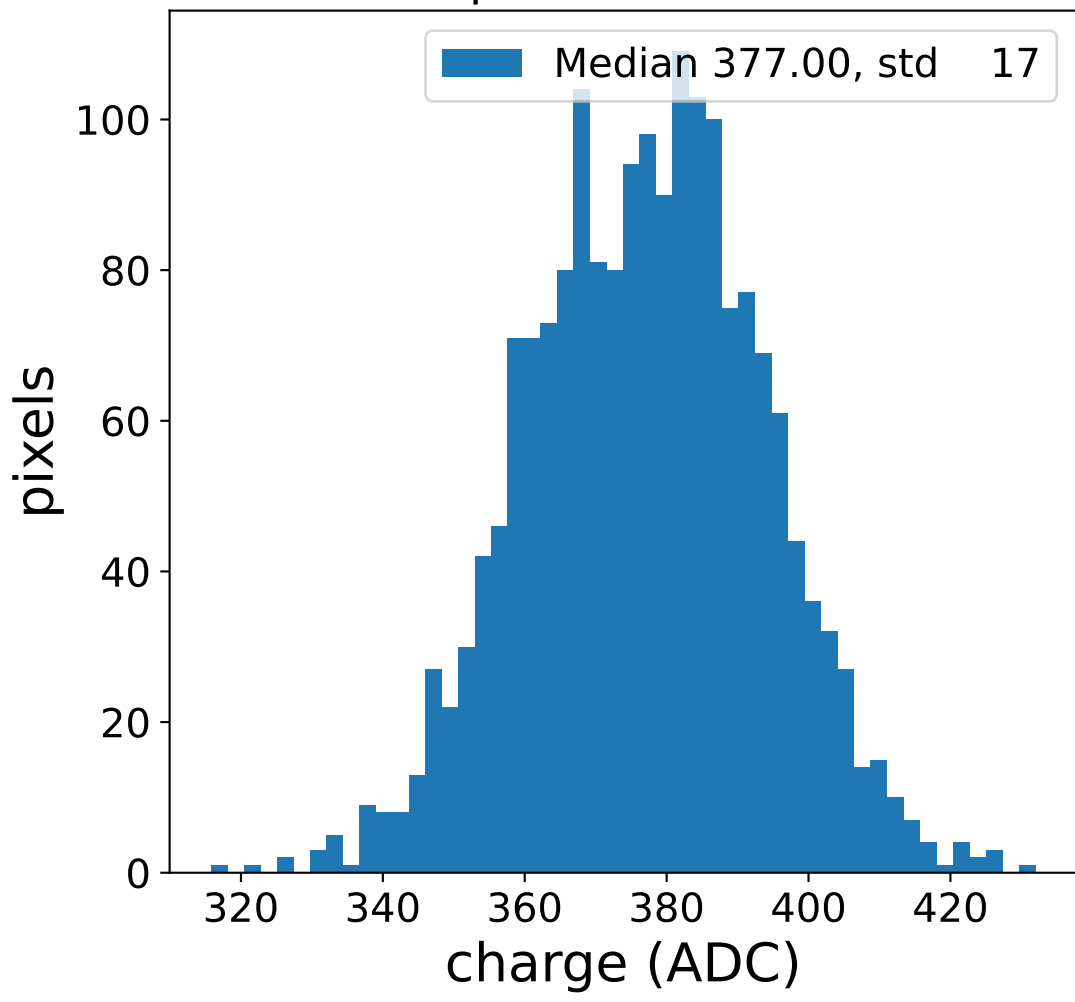

Run 3972

Run 3972

Run 3972 channel: HG

FF sample of 10000 events

pedestal sample of 10000 events

Run 3972 channel: LG

FF sample of 10000 events

pedestal sample of 10000 events