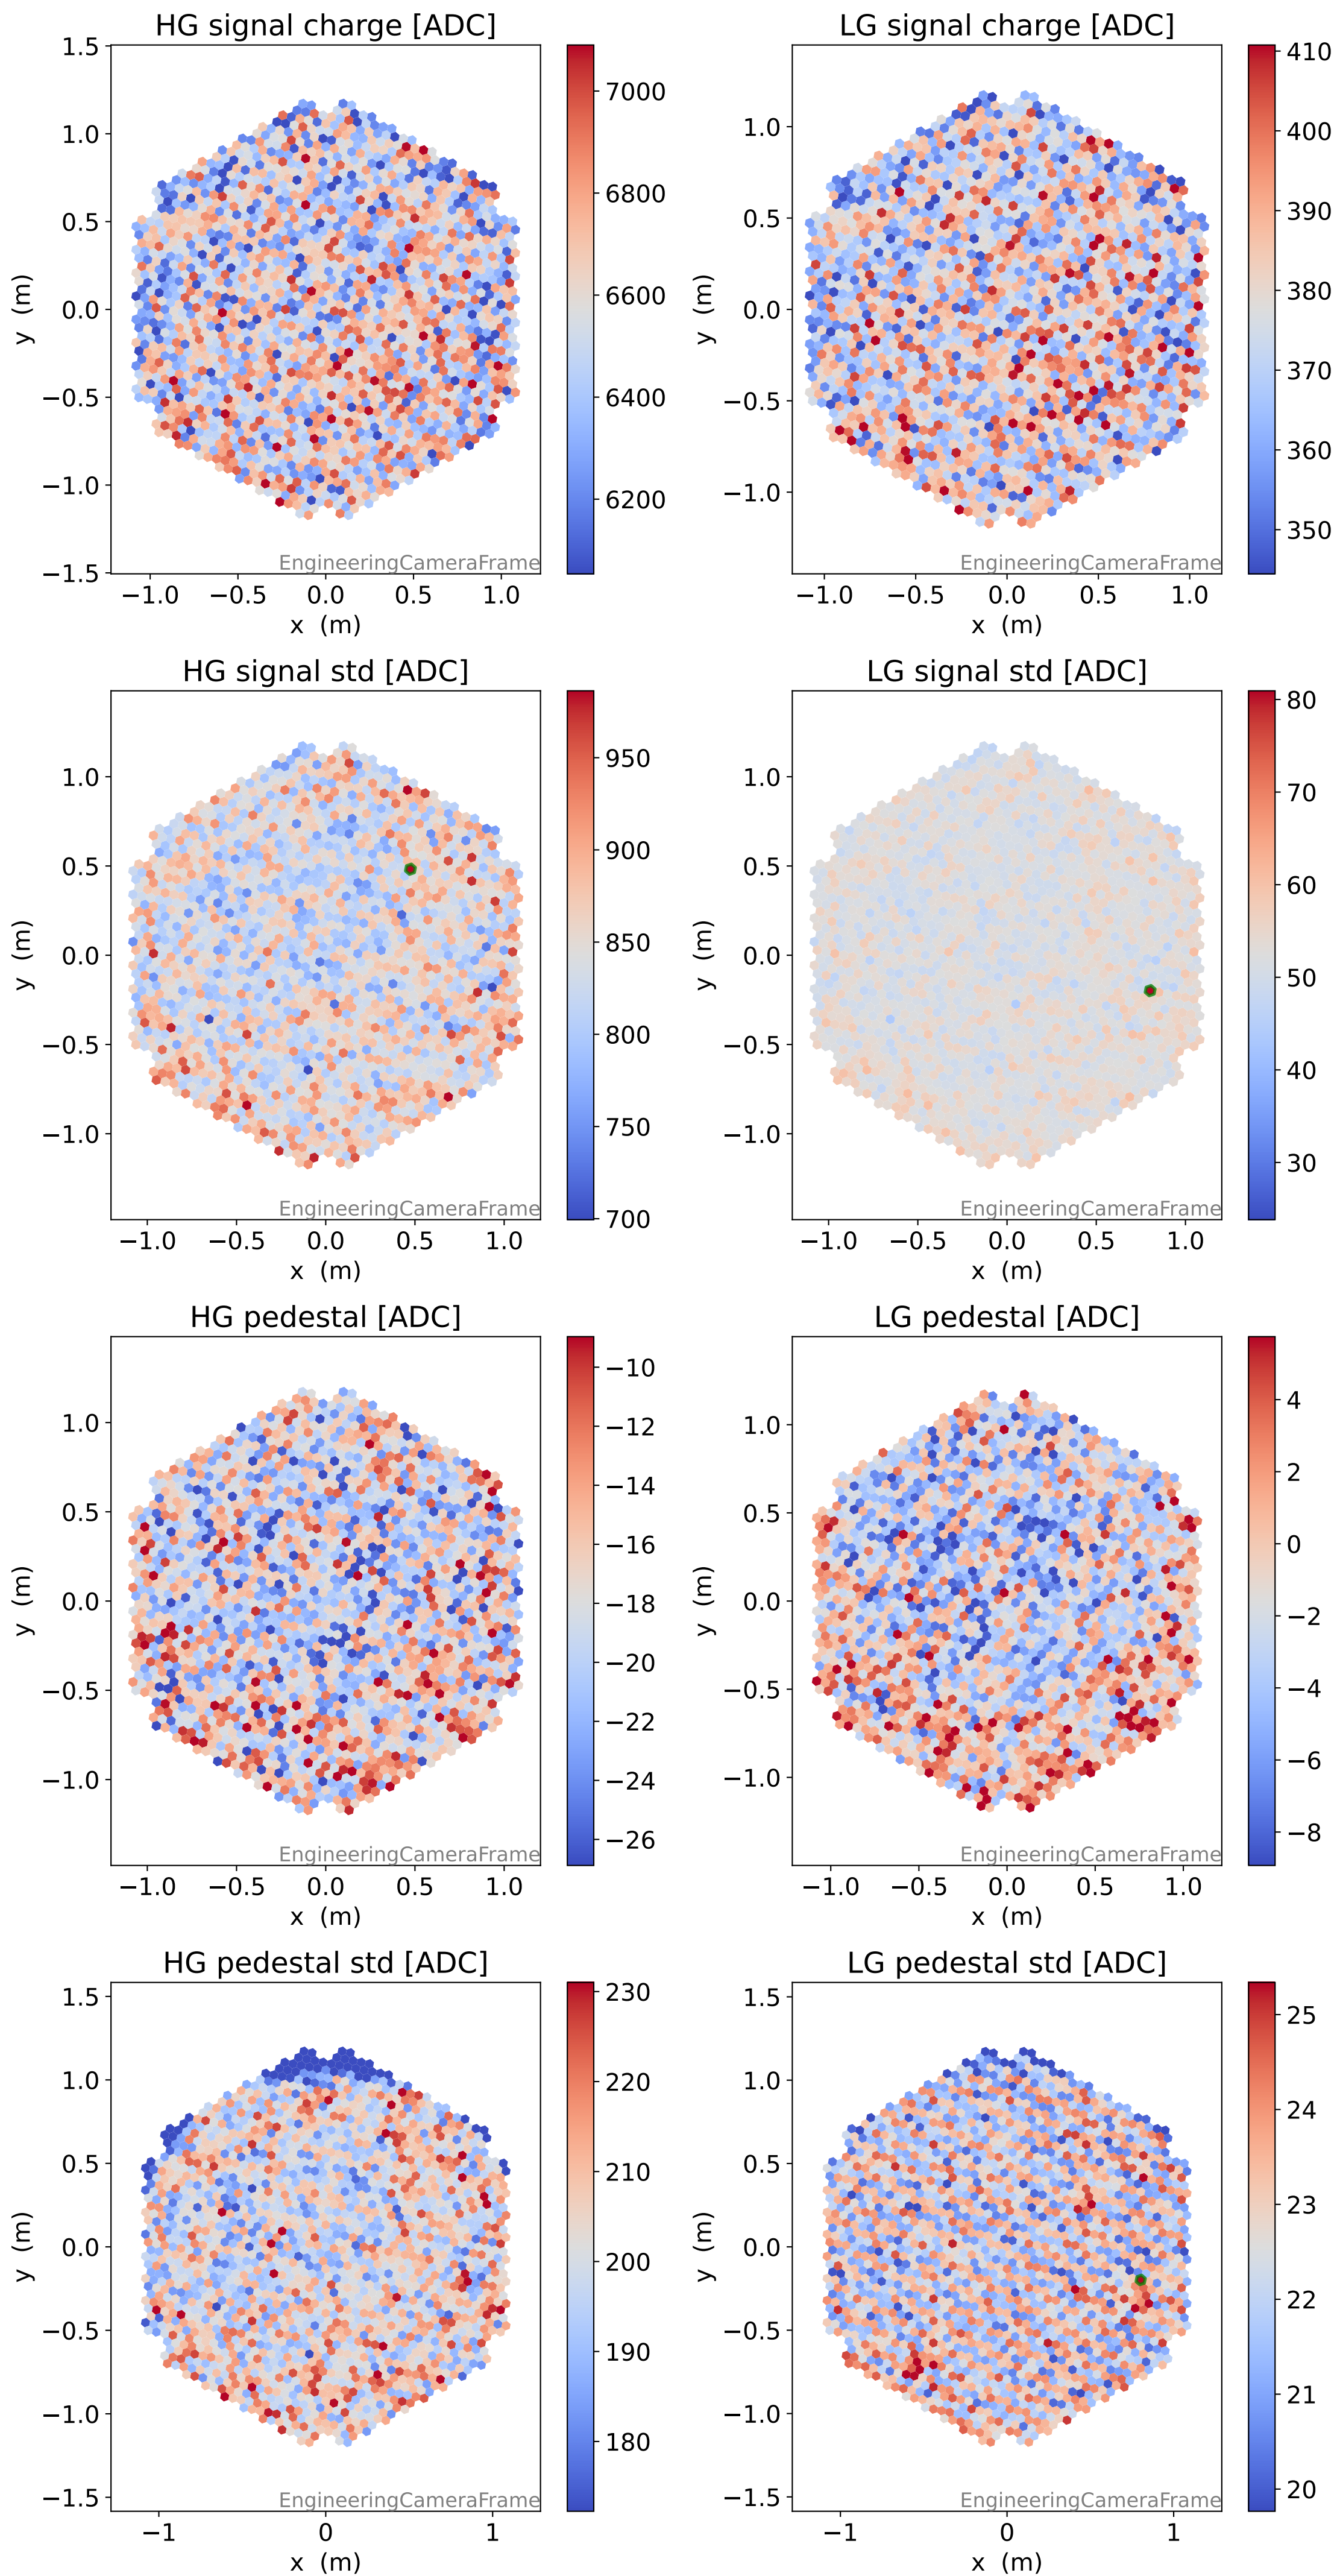

Run 3972

Run 3972

Run 3972 channel: HG

FF sample of 10000 events

pedestal sample of 10000 events

Run 3972 channel: LG

FF sample of 10000 events

pedestal sample of 10000 events