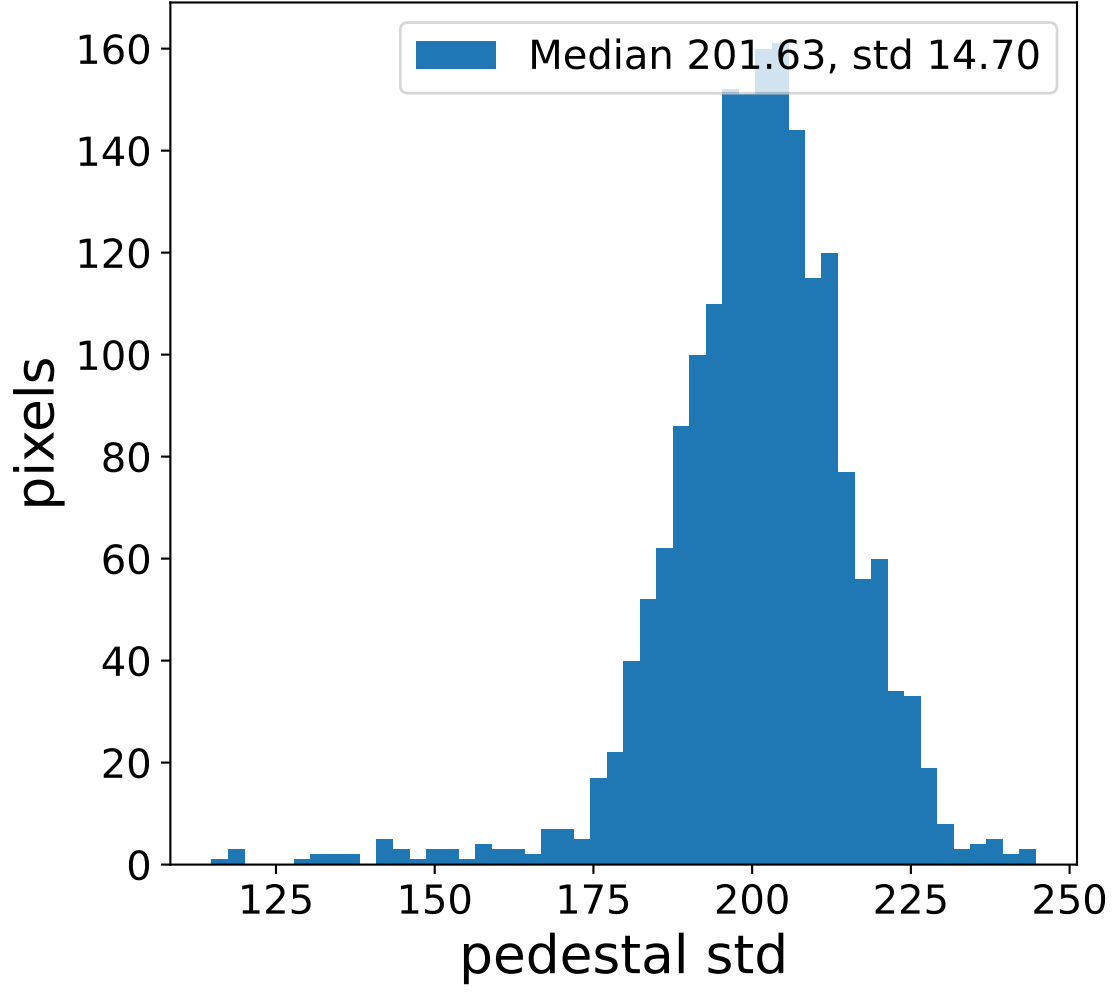

Run 3972

Run 3972

Run 3972 channel: HG

FF sample of 10000 events

pedestal sample of 10000 events

Run 3972 channel: LG

FF sample of 10000 events

pedestal sample of 10000 events