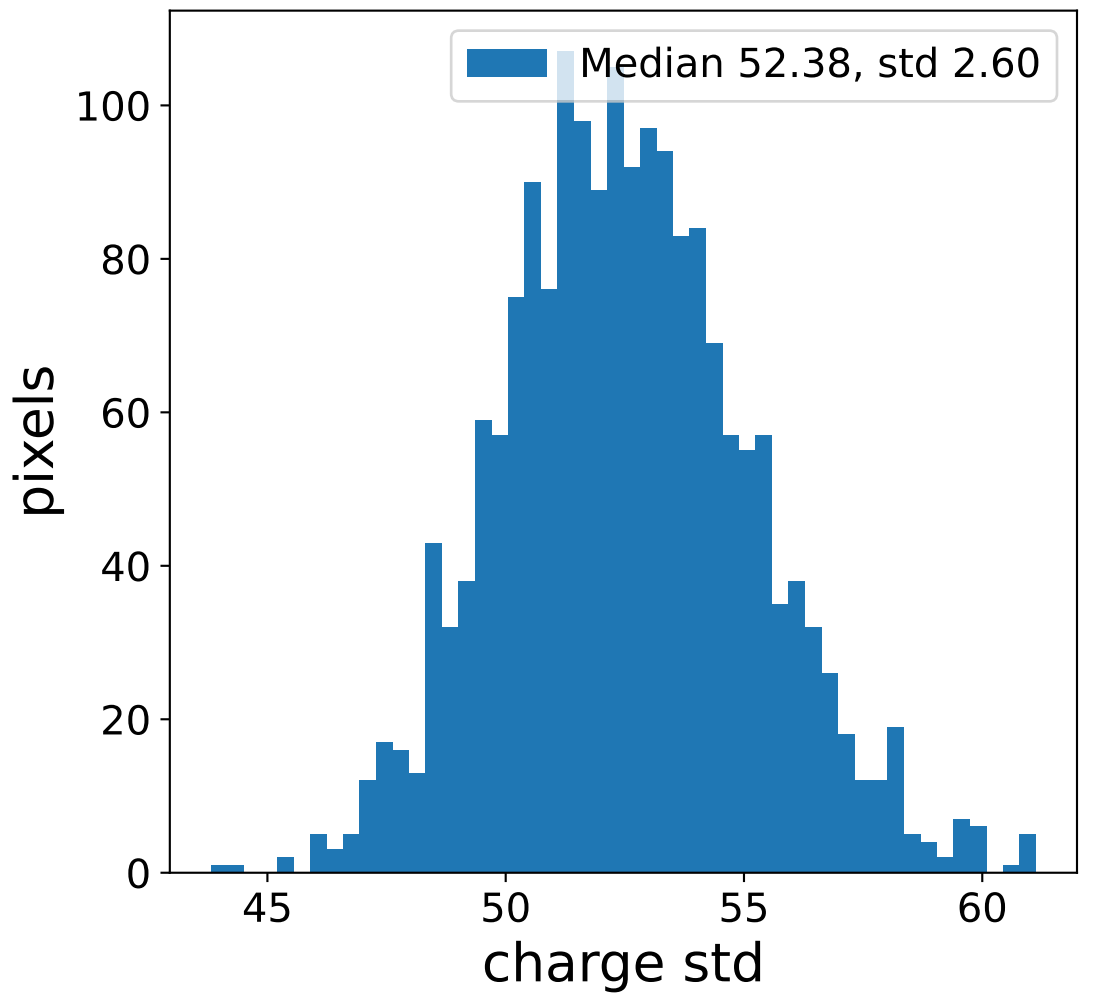

Run 3972

Run 3972

Run 3972 channel: HG

FF sample of 10000 events

pedestal sample of 10000 events

Run 3972 channel: LG

FF sample of 10000 events

pedestal sample of 10000 events