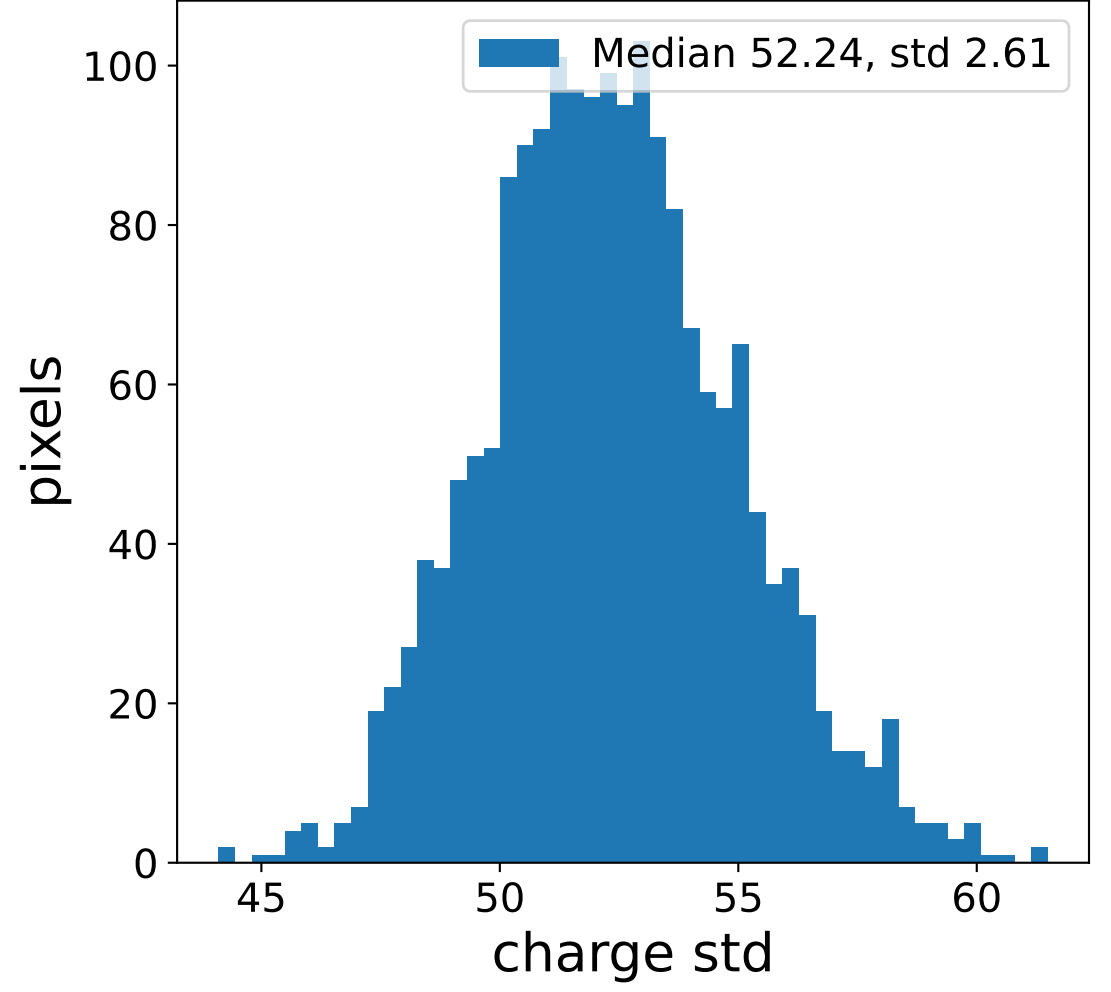

Run 4006

Run 4006

Run 4006 channel: HG

FF sample of 10000 events

pedestal sample of 10000 events

Run 4006 channel: LG

FF sample of 10000 events

pedestal sample of 10000 events