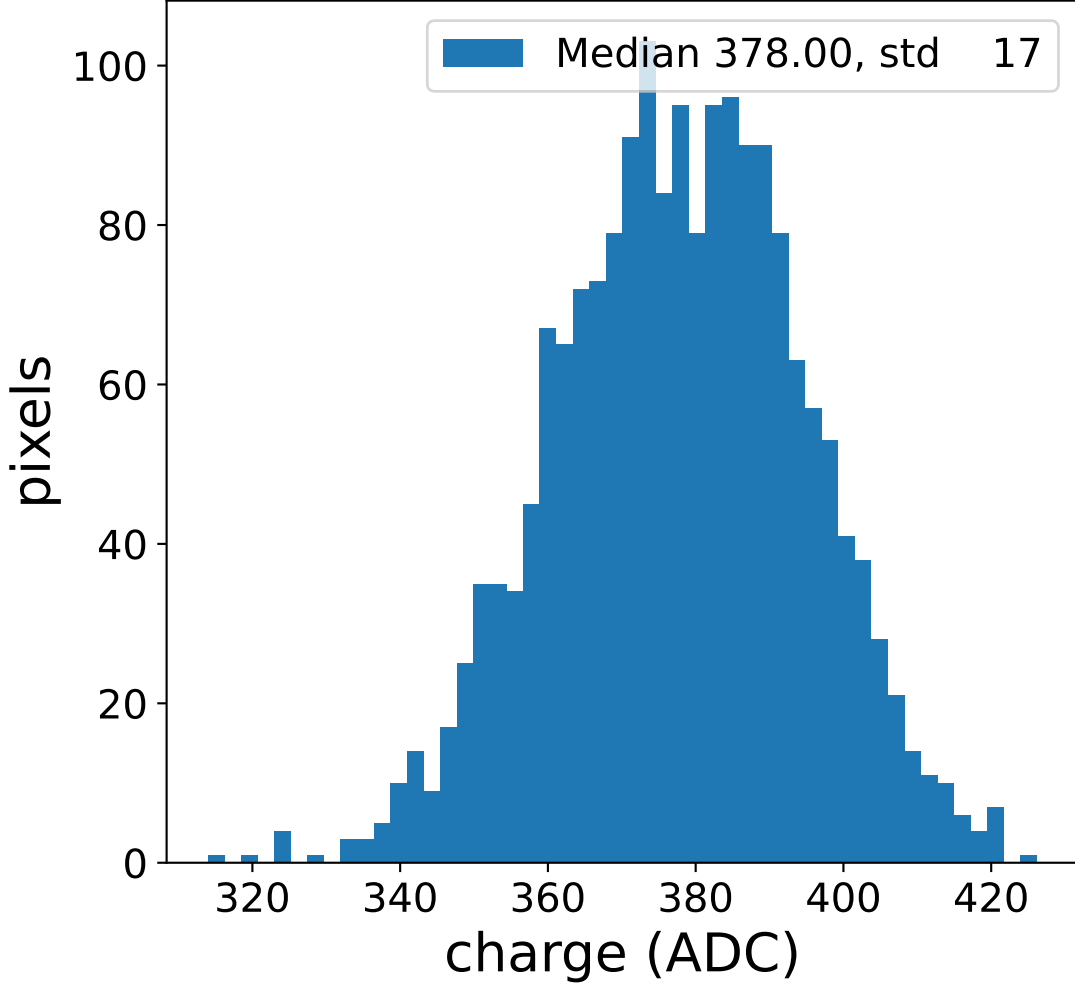

Run 4006

Run 4006

Run 4006 channel: HG

FF sample of 10000 events

pedestal sample of 10000 events

Run 4006 channel: LG

FF sample of 10000 events

pedestal sample of 10000 events