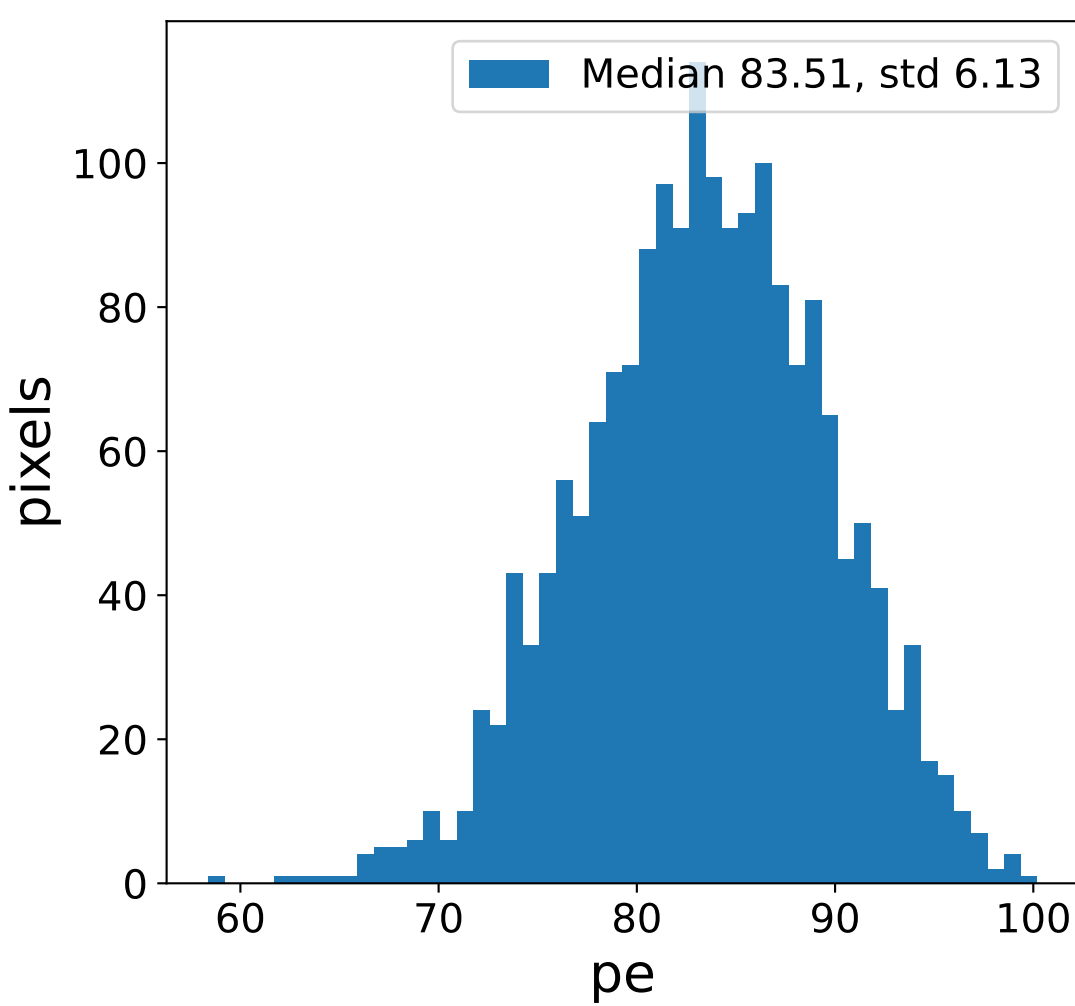

Run 4006

Run 4006

Run 4006 channel: HG

FF sample of 10000 events

pedestal sample of 10000 events

Run 4006 channel: LG

FF sample of 10000 events

pedestal sample of 10000 events