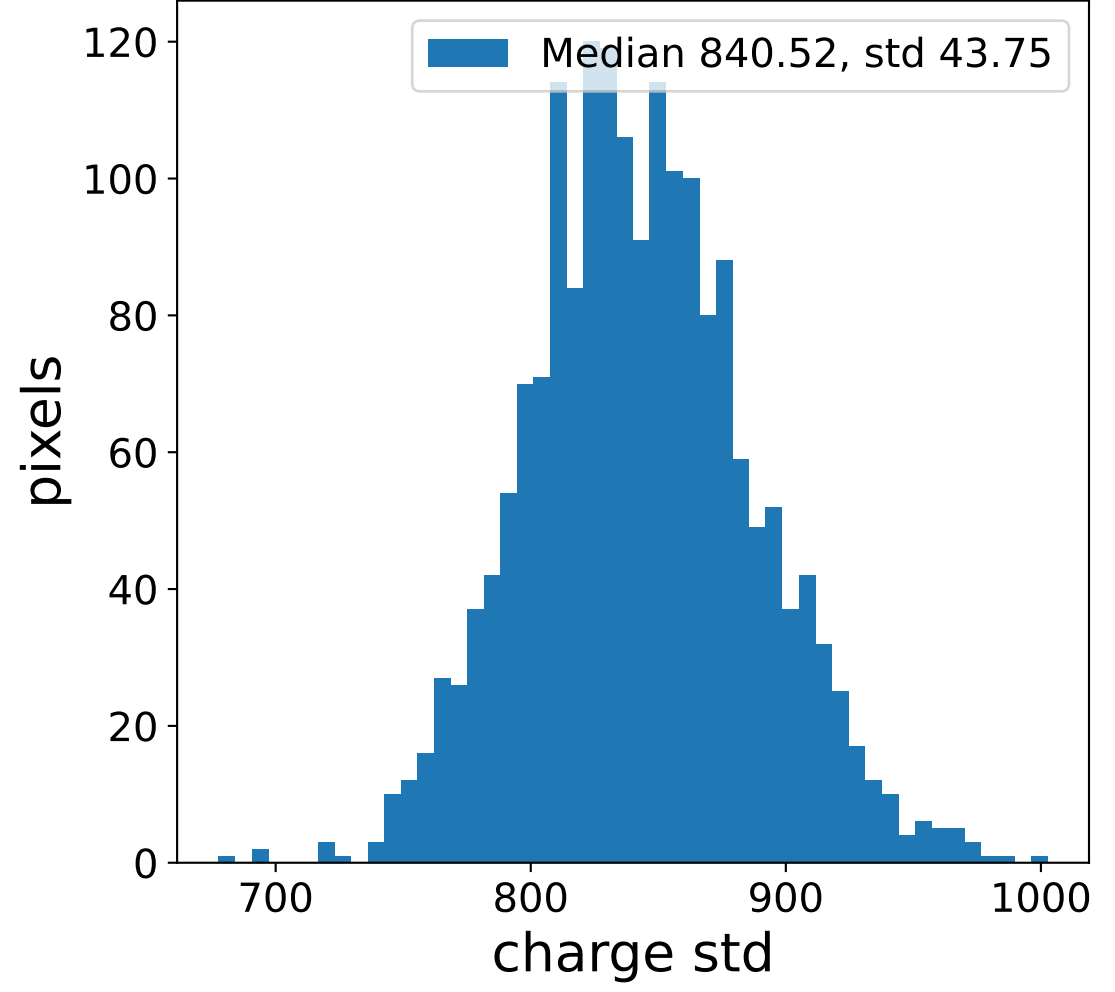

Run 4006

Run 4006

Run 4006 channel: HG

FF sample of 10000 events

pedestal sample of 10000 events

Run 4006 channel: LG

FF sample of 10000 events

pedestal sample of 10000 events