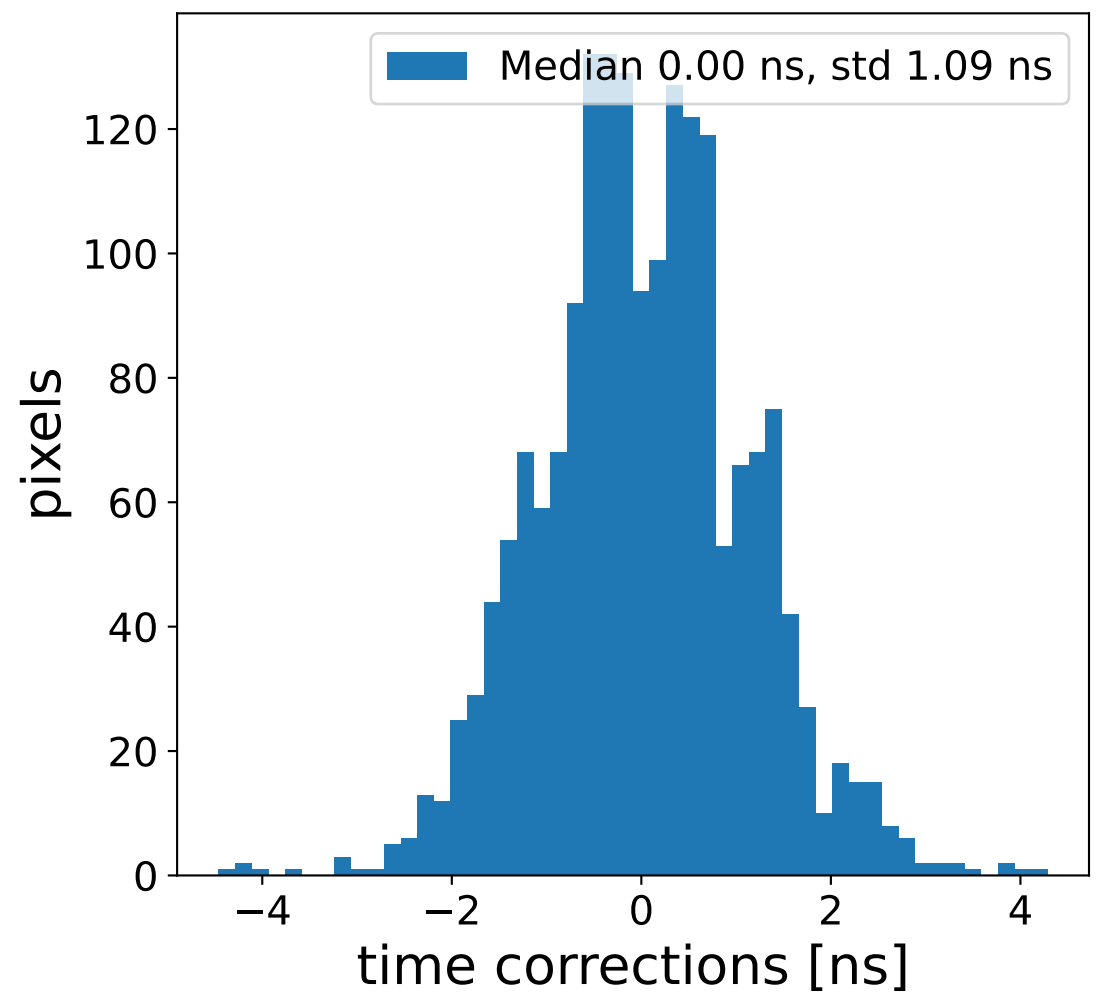

Run 4006

Run 4006

Run 4006 channel: HG

FF sample of 10000 events

pedestal sample of 10000 events

Run 4006 channel: LG

FF sample of 10000 events

pedestal sample of 10000 events