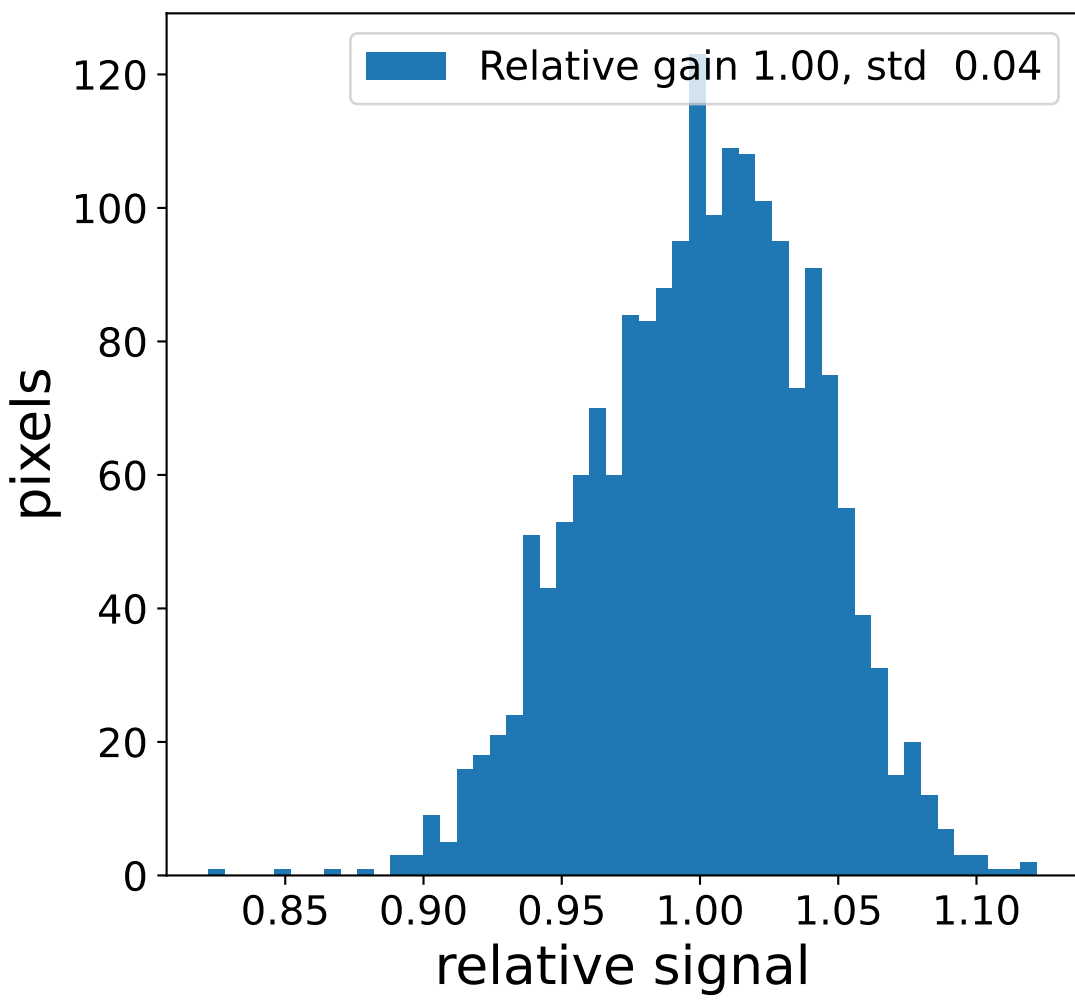

Run 4006

Run 4006

Run 4006 channel: HG

FF sample of 10000 events

pedestal sample of 10000 events

Run 4006 channel: LG

FF sample of 10000 events

pedestal sample of 10000 events