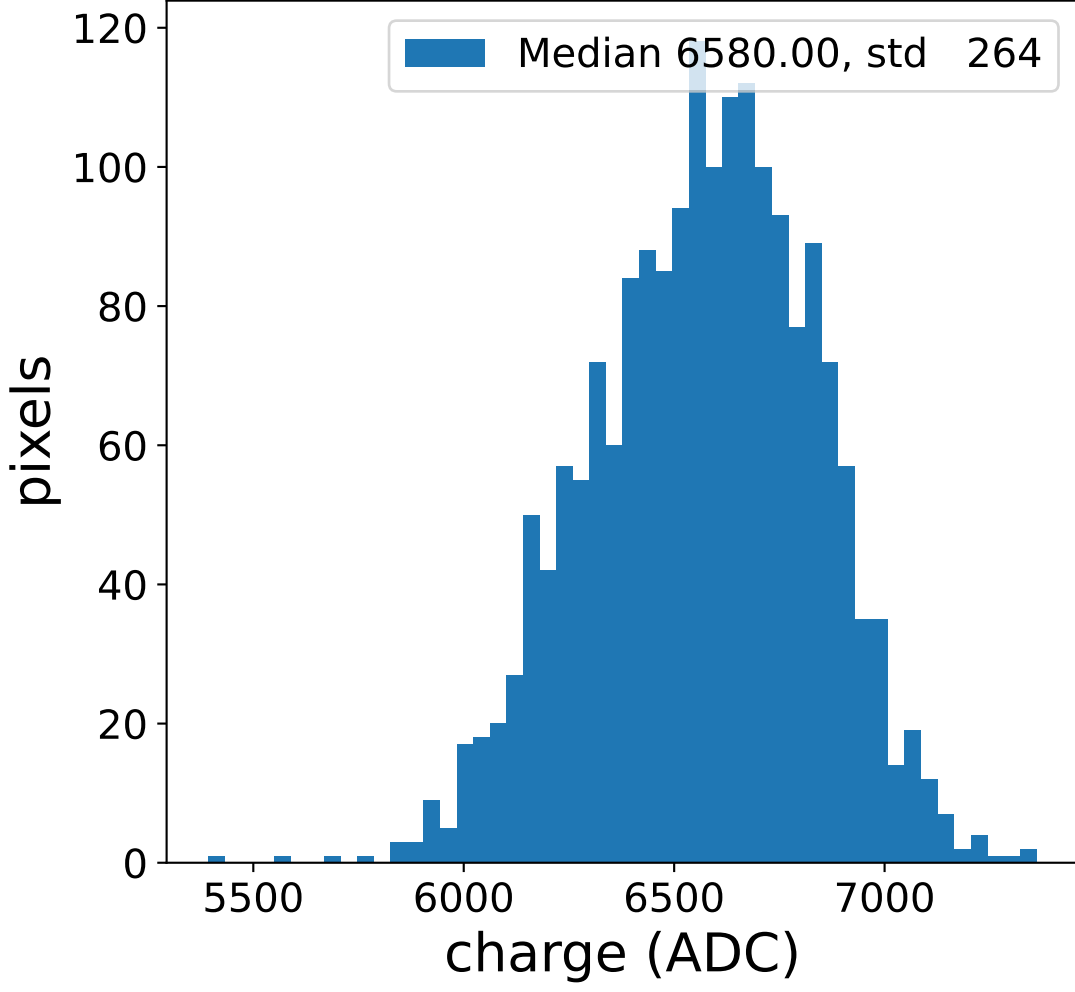

Run 4006

Run 4006

Run 4006 channel: HG

FF sample of 10000 events

pedestal sample of 10000 events

Run 4006 channel: LG

FF sample of 10000 events

pedestal sample of 10000 events