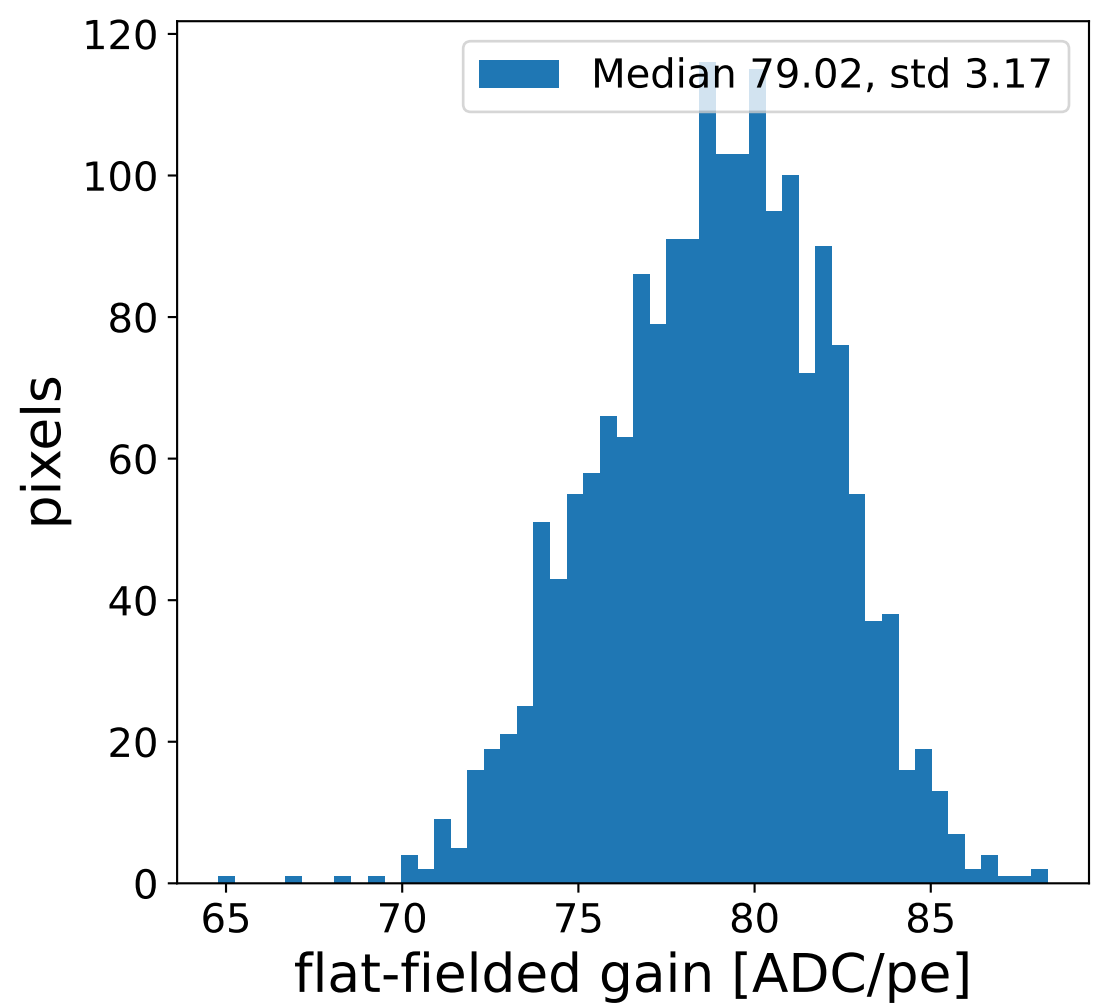

Run 4006

Run 4006

Run 4006 channel: HG

FF sample of 10000 events

pedestal sample of 10000 events

Run 4006 channel: LG

FF sample of 10000 events

pedestal sample of 10000 events