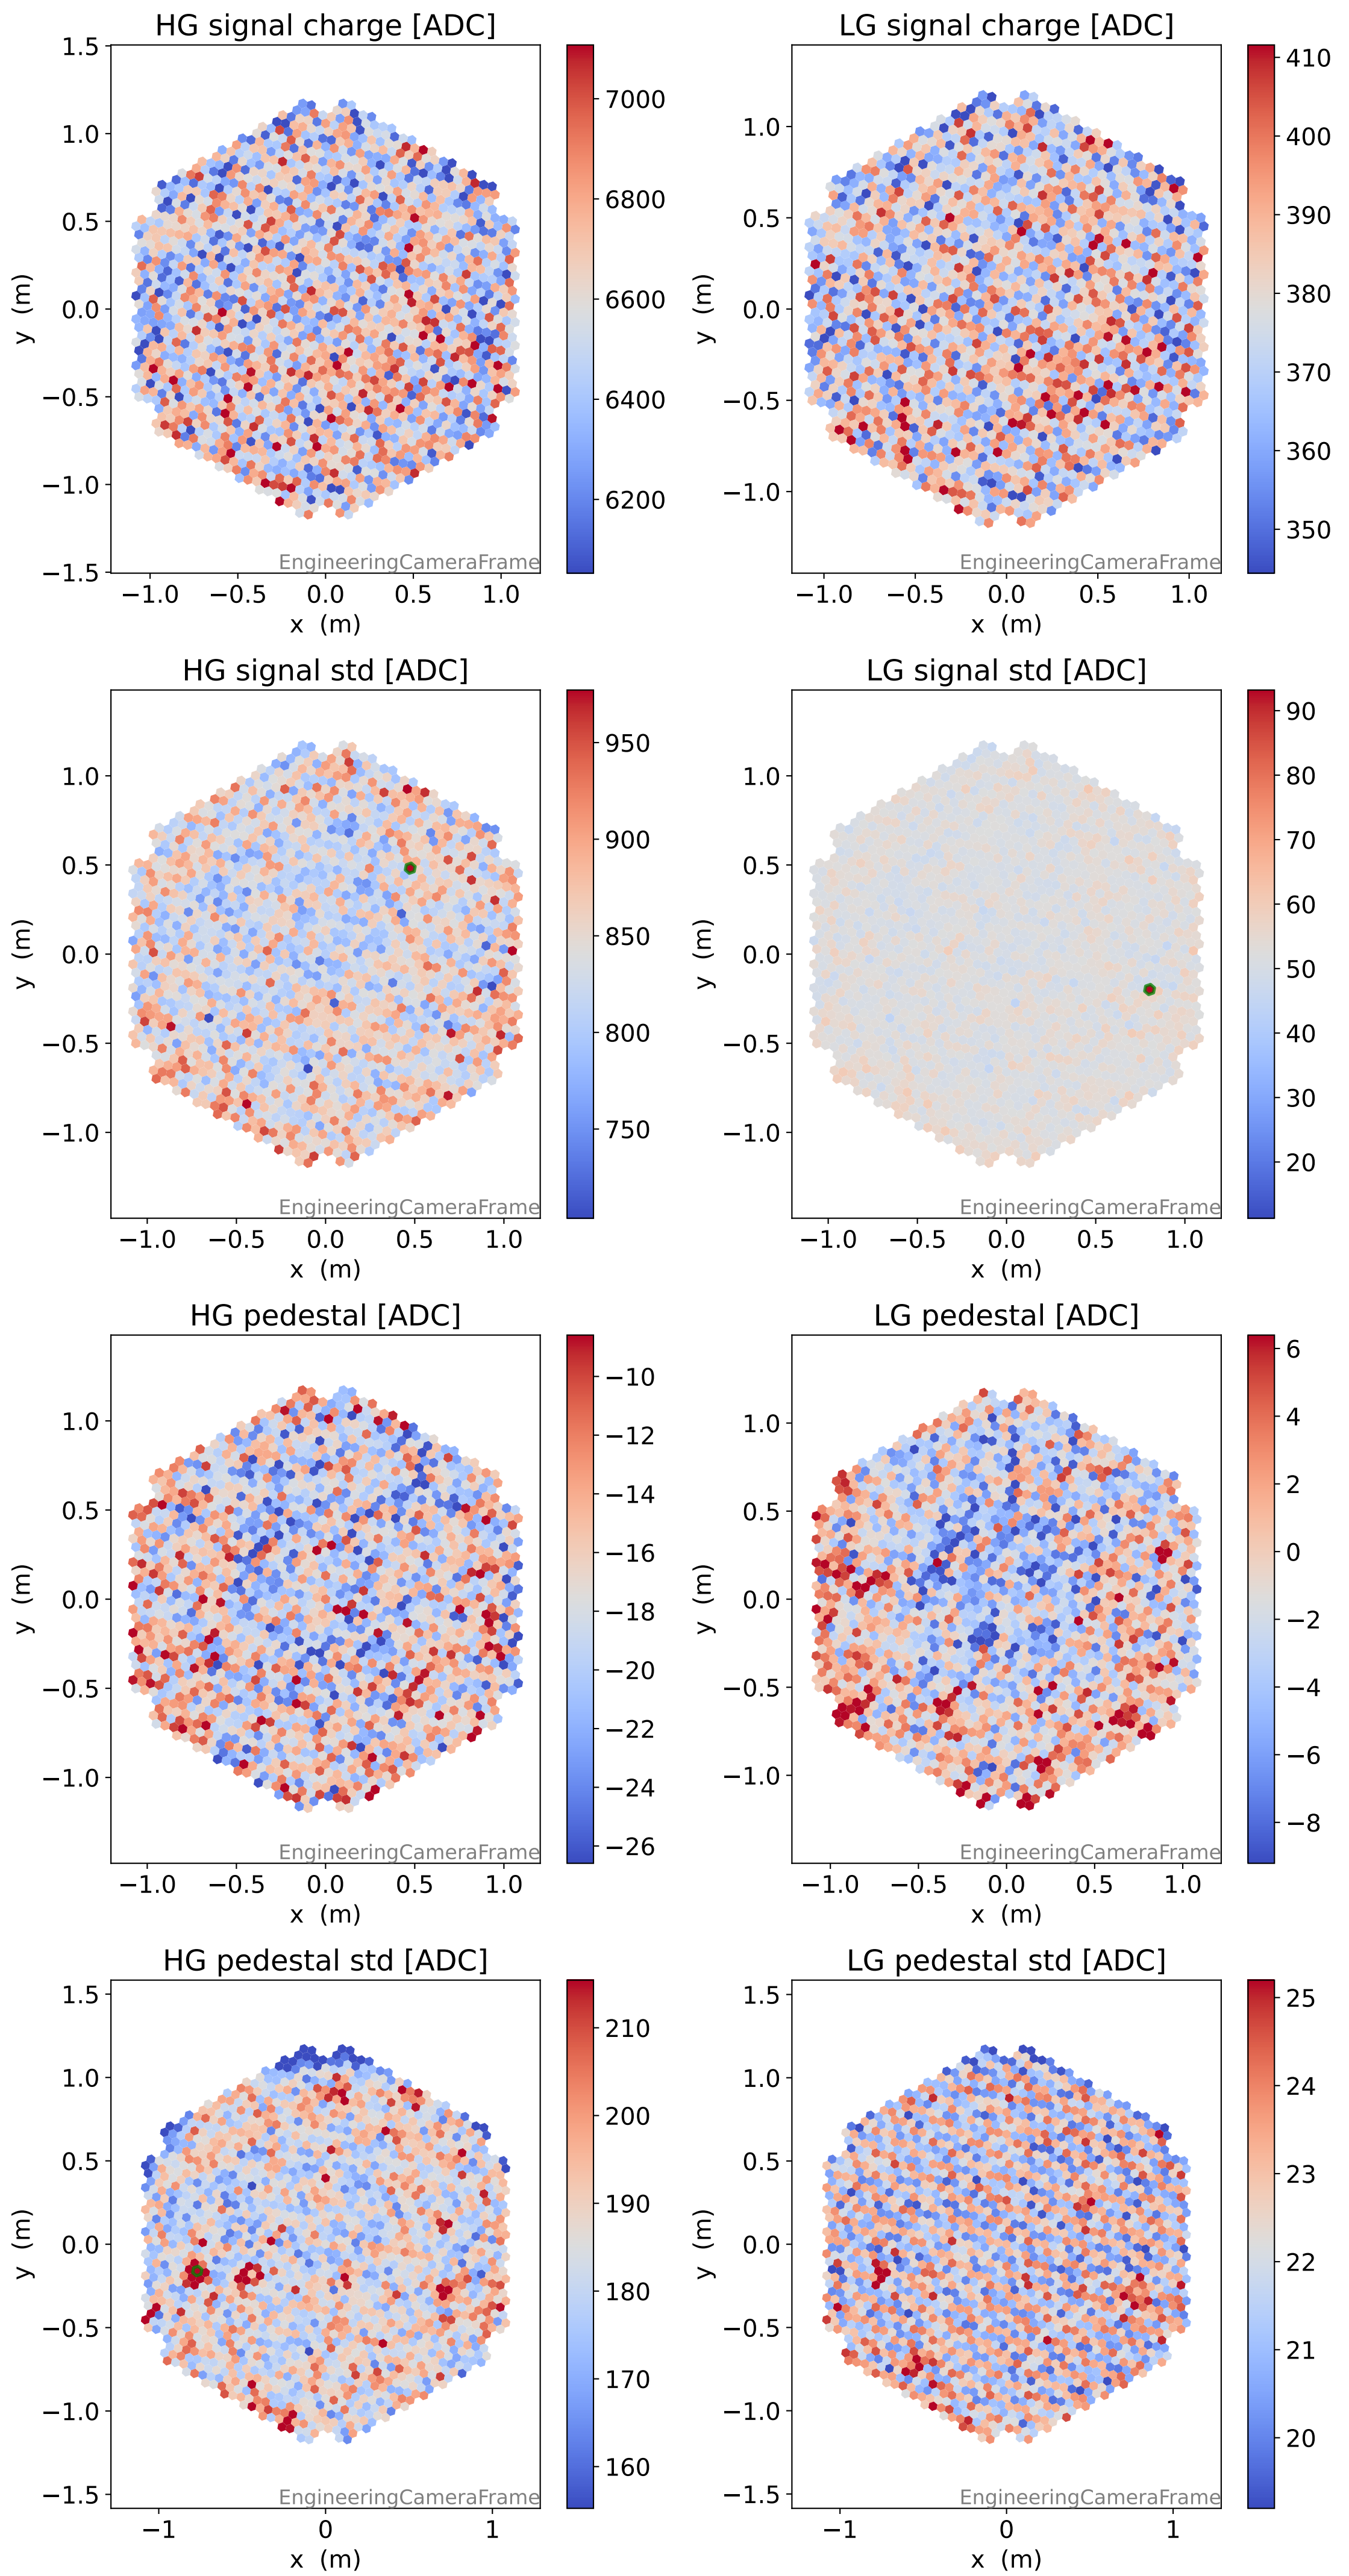

Run 4006

Run 4006

Run 4006 channel: HG

FF sample of 10000 events

pedestal sample of 10000 events

Run 4006 channel: LG

FF sample of 10000 events

pedestal sample of 10000 events