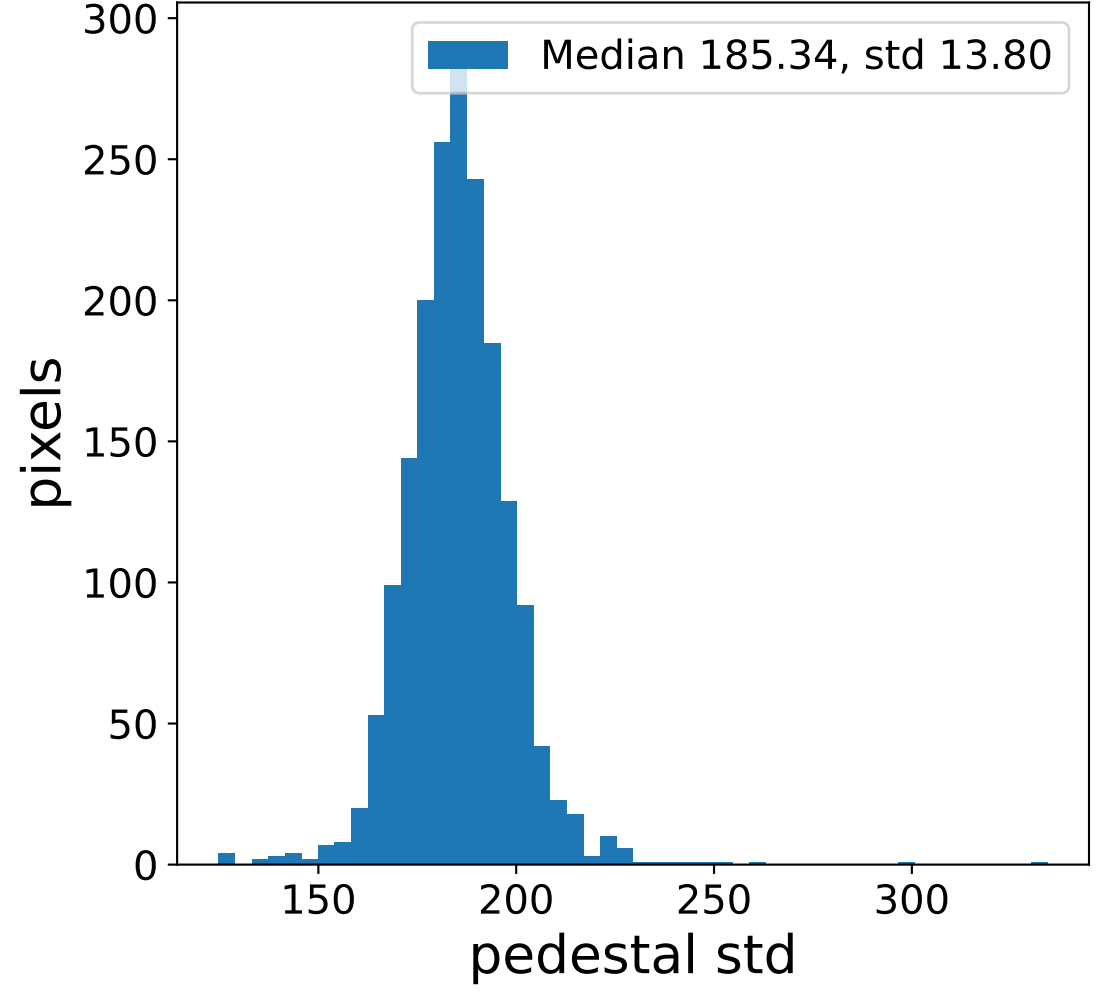

Run 4006

Run 4006

Run 4006 channel: HG

FF sample of 10000 events

pedestal sample of 10000 events

Run 4006 channel: LG

FF sample of 10000 events

pedestal sample of 10000 events