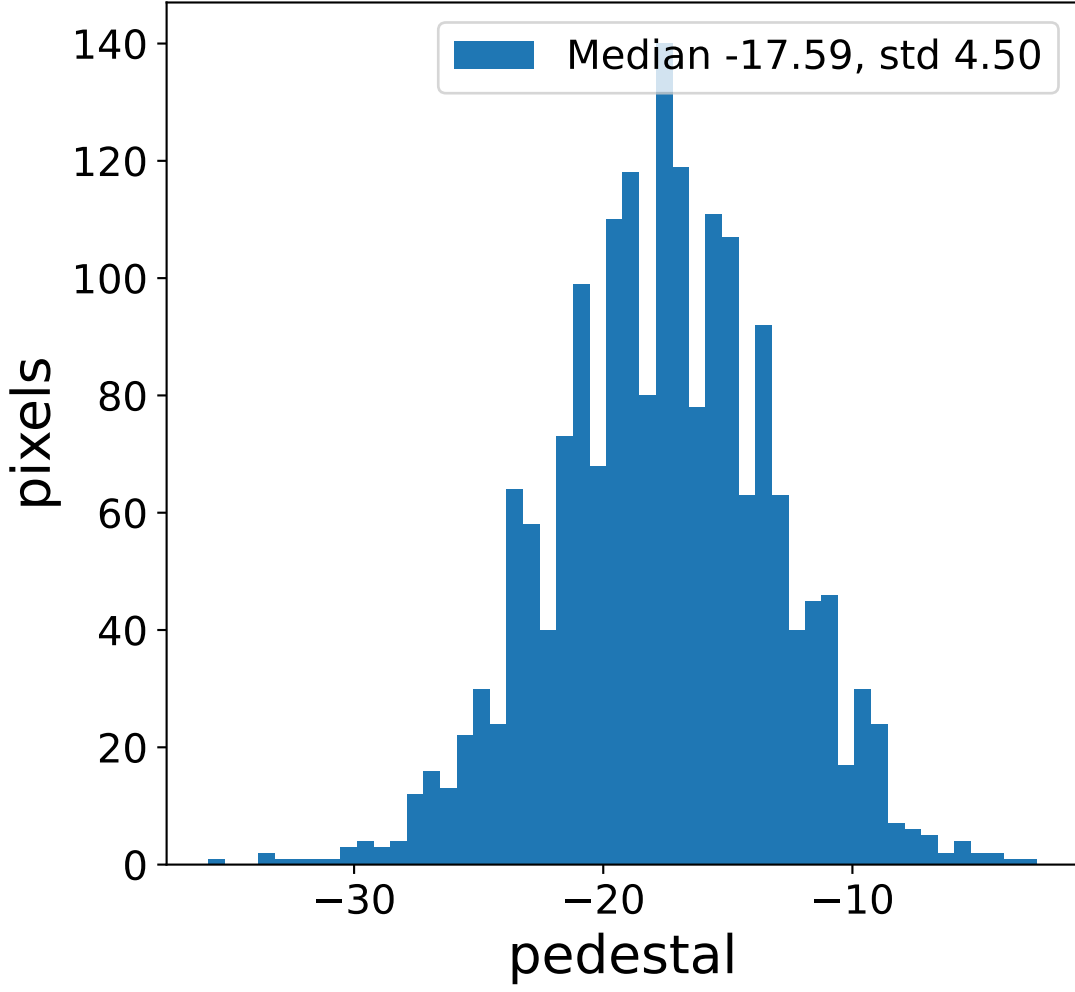

Run 4006

Run 4006

Run 4006 channel: HG

FF sample of 10000 events

pedestal sample of 10000 events

Run 4006 channel: LG

FF sample of 10000 events

pedestal sample of 10000 events