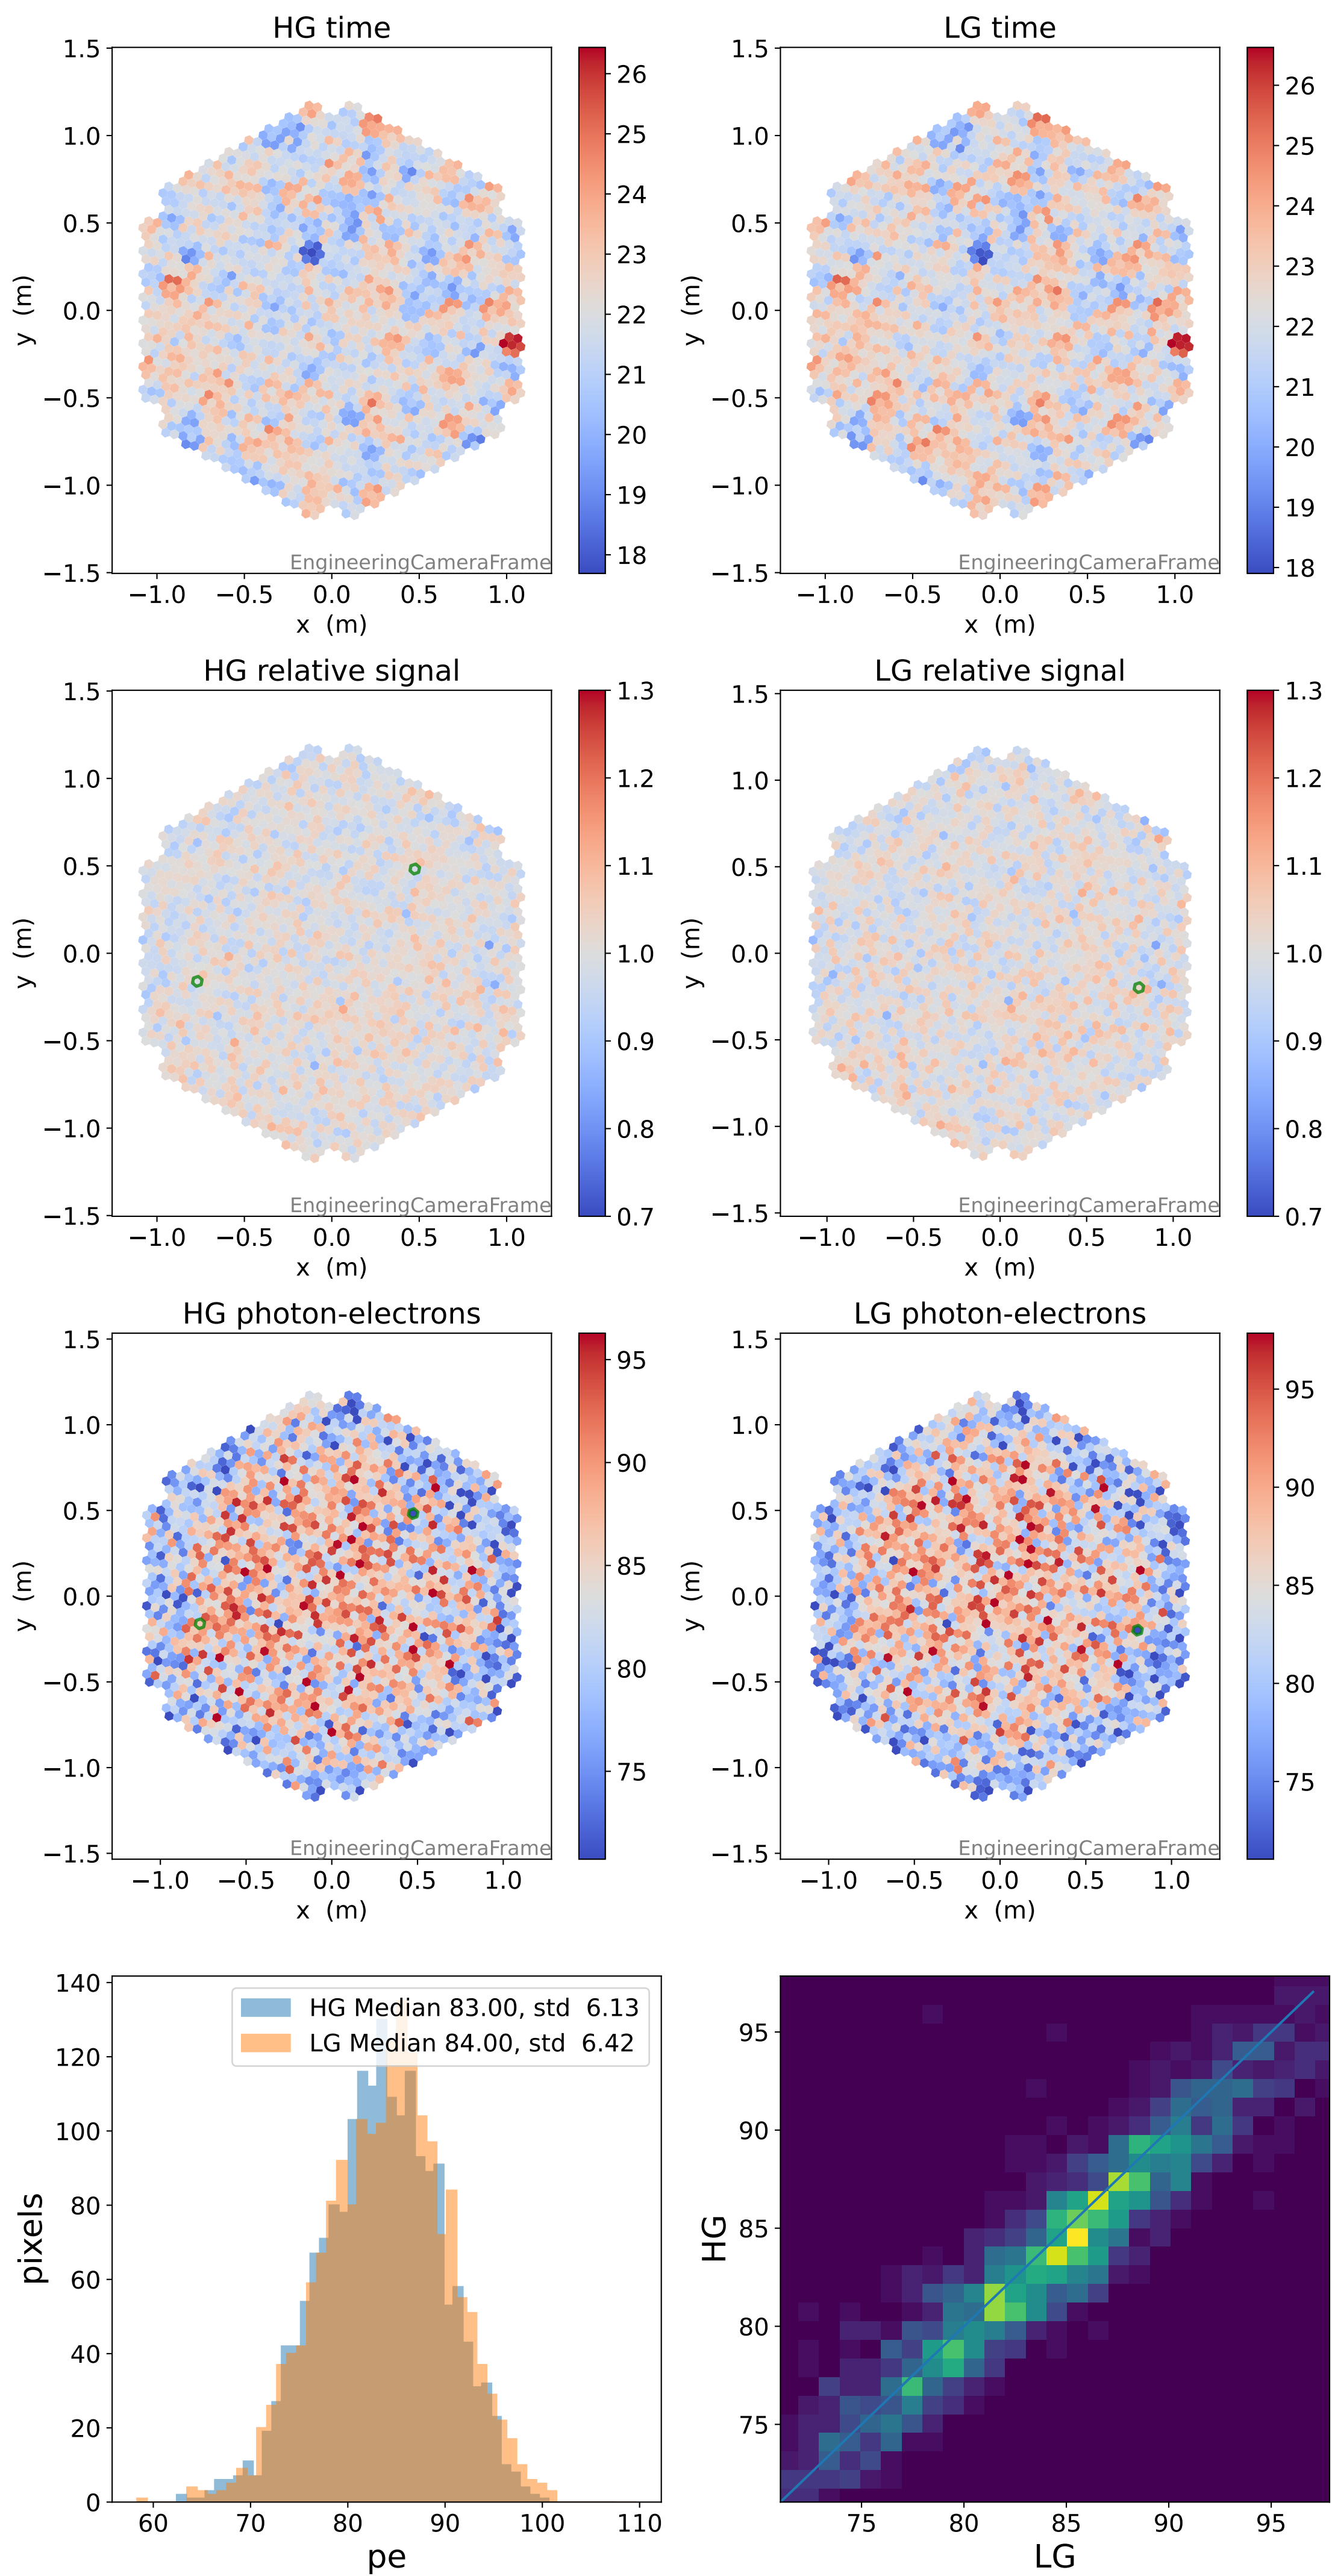

Run 4006

Run 4006

Run 4006 channel: HG

FF sample of 10000 events

pedestal sample of 10000 events

Run 4006 channel: LG

FF sample of 10000 events

pedestal sample of 10000 events