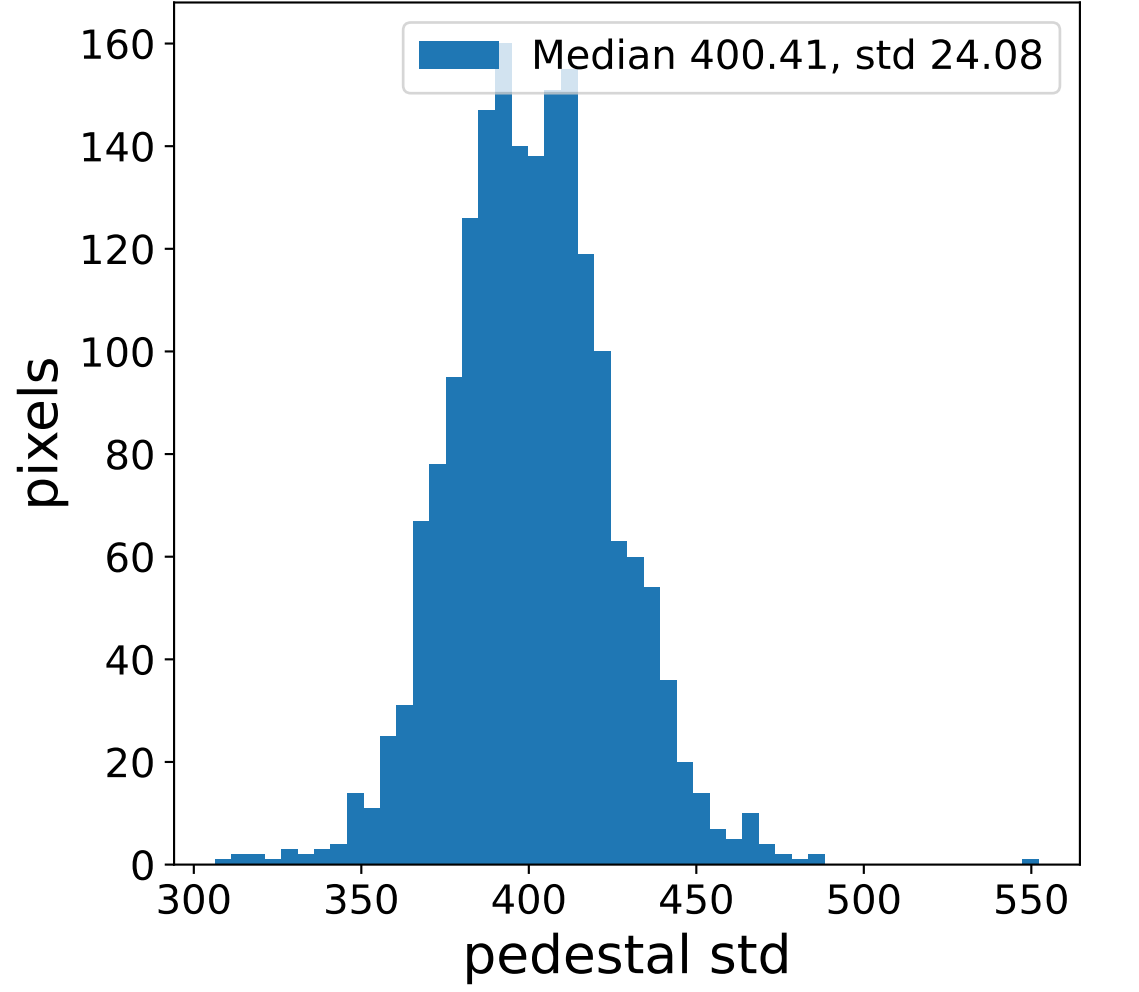

pedestal sample of 10000 events