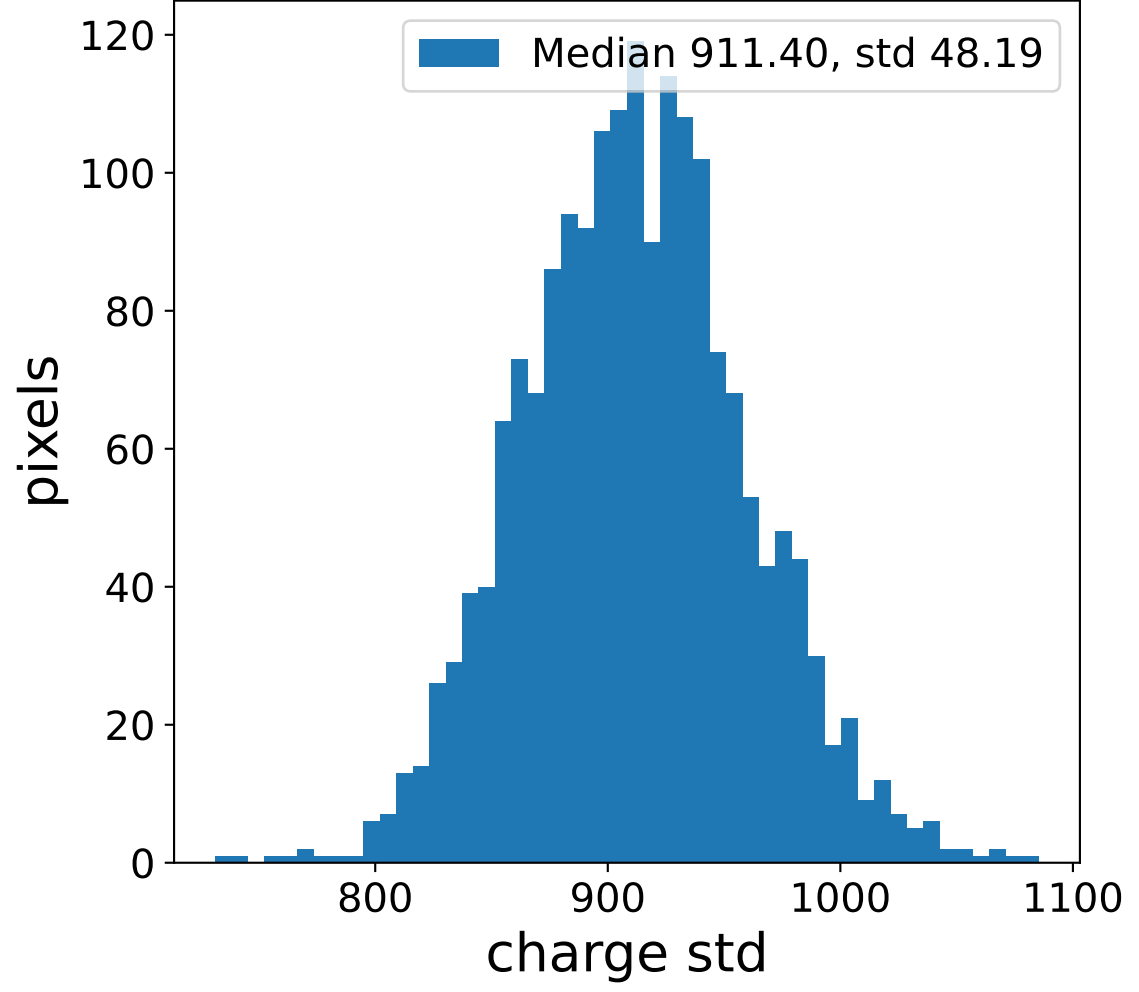

Run 4024 channel: HG

FF sample of 10000 events