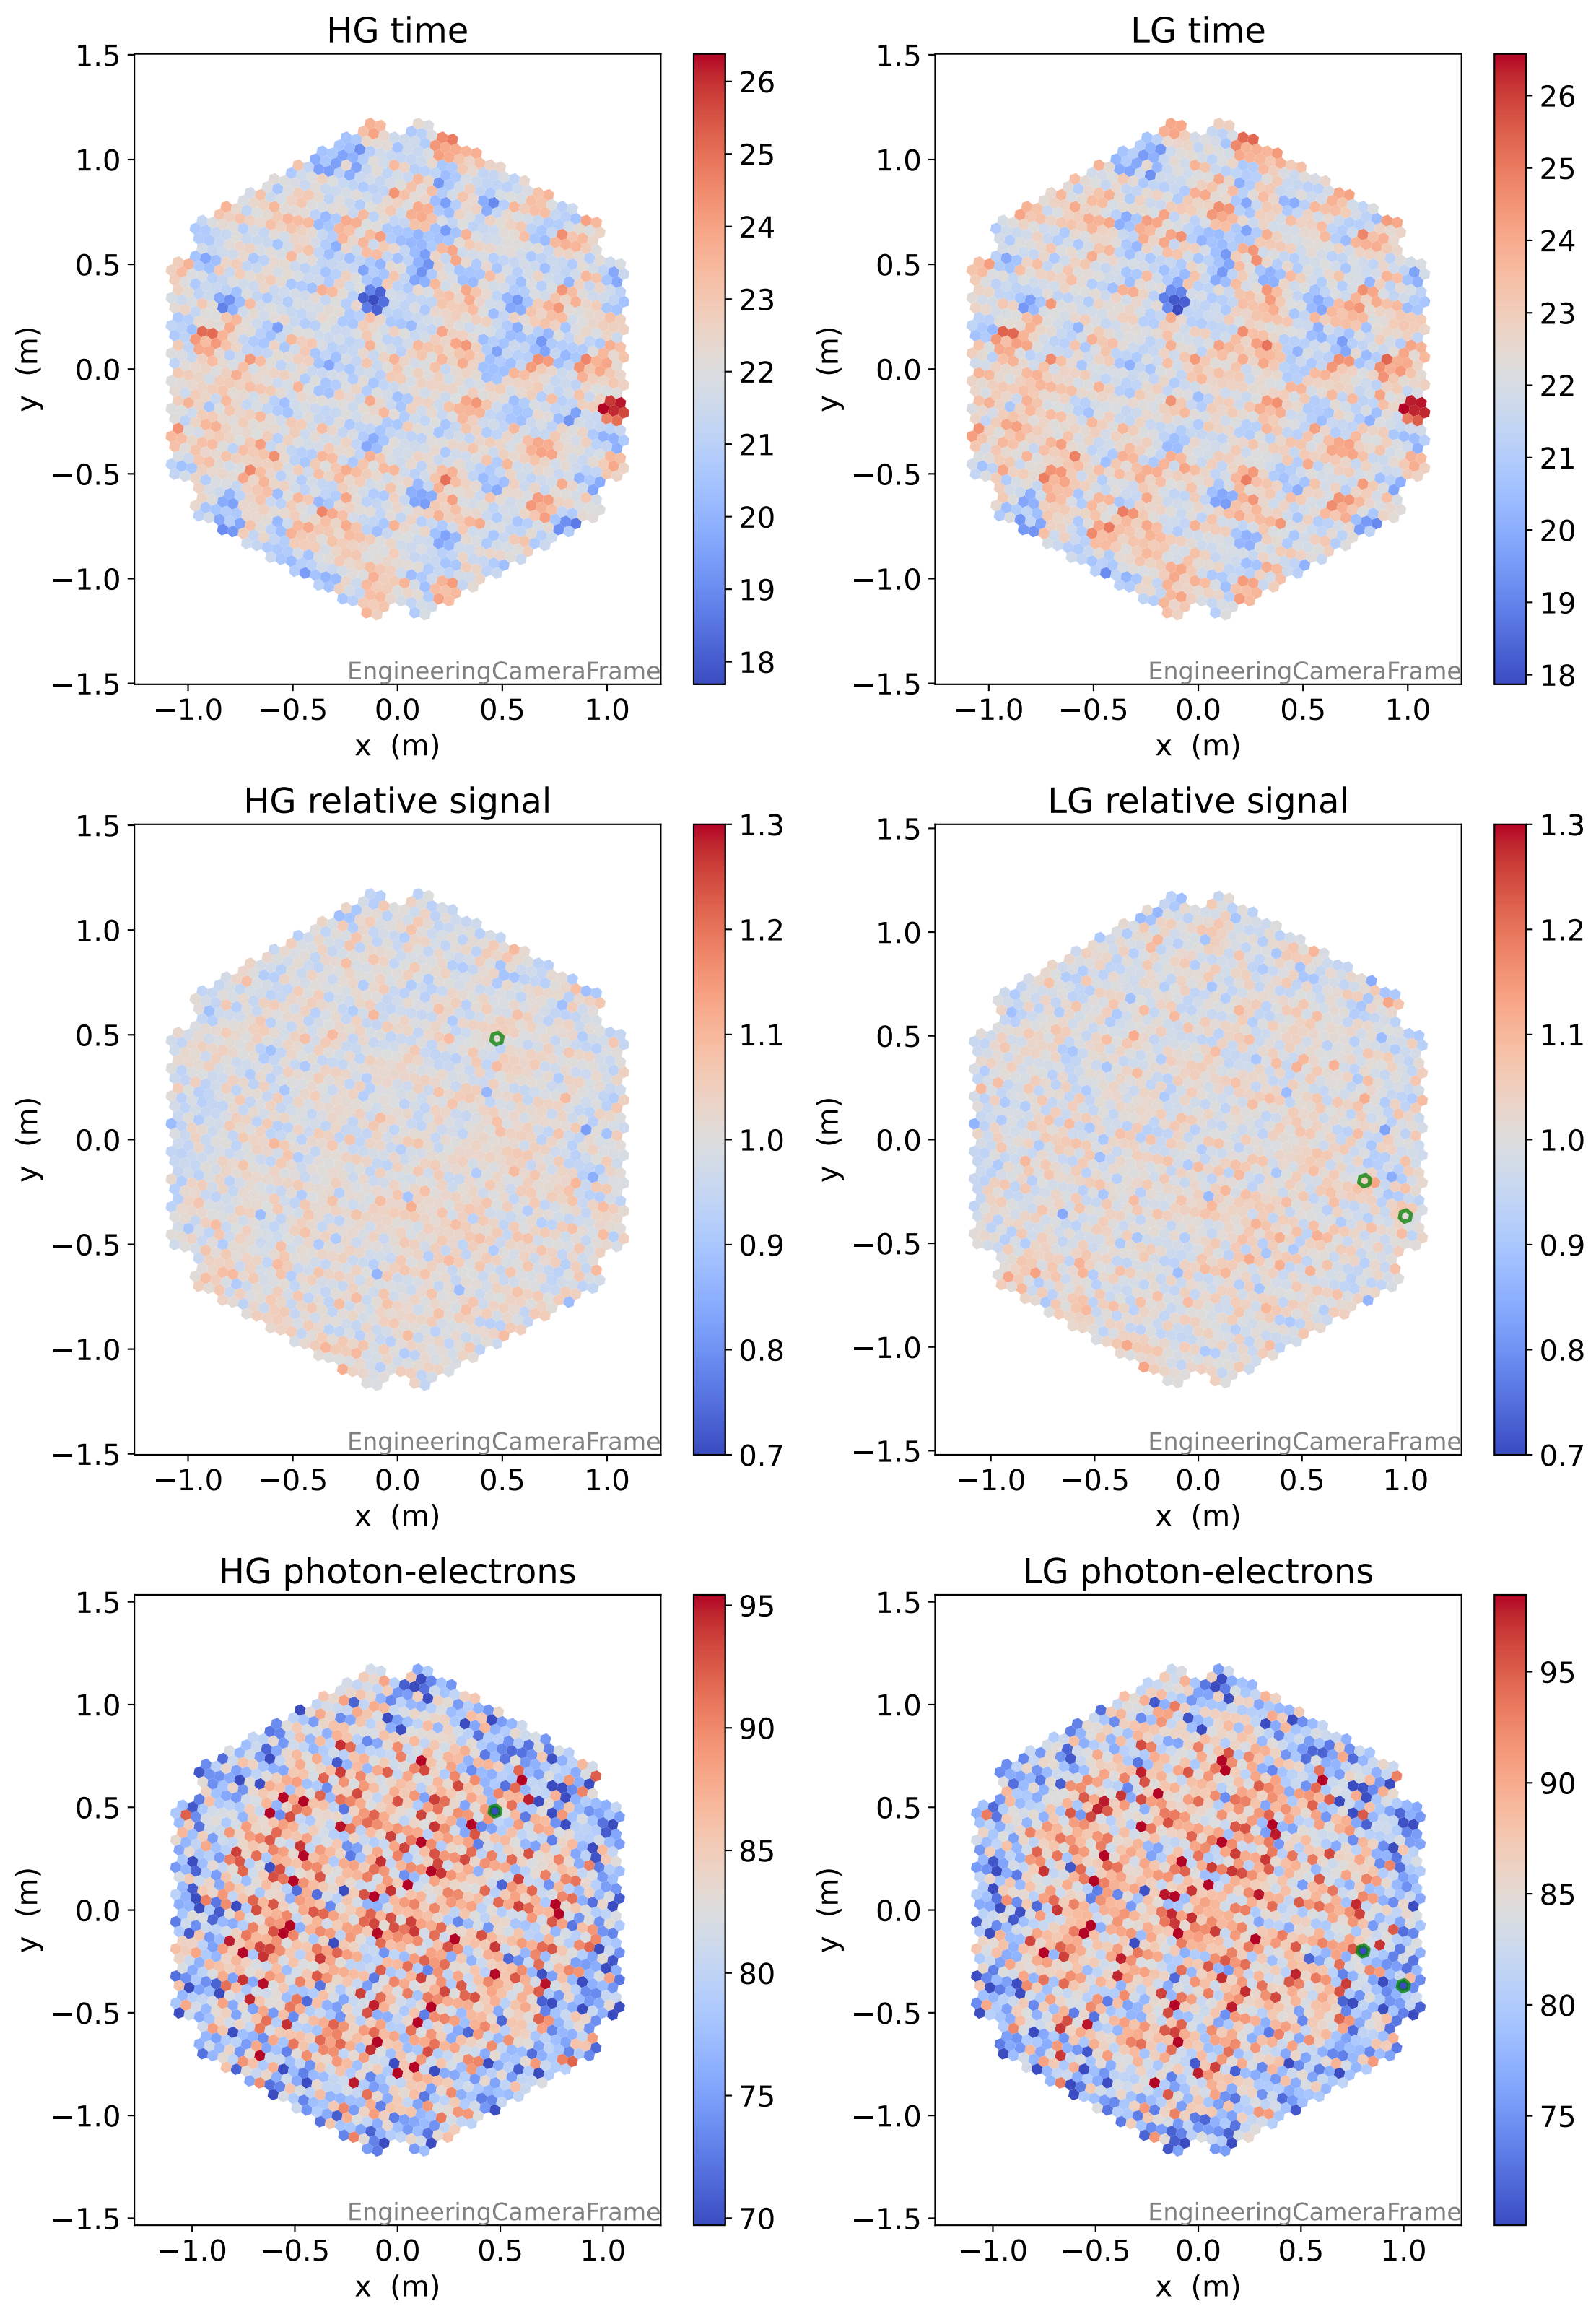

# Run 4024 channel: HG

FF sample of 10000 events

pedestal sample of 10000 events

## pedestal sample of 10000 events