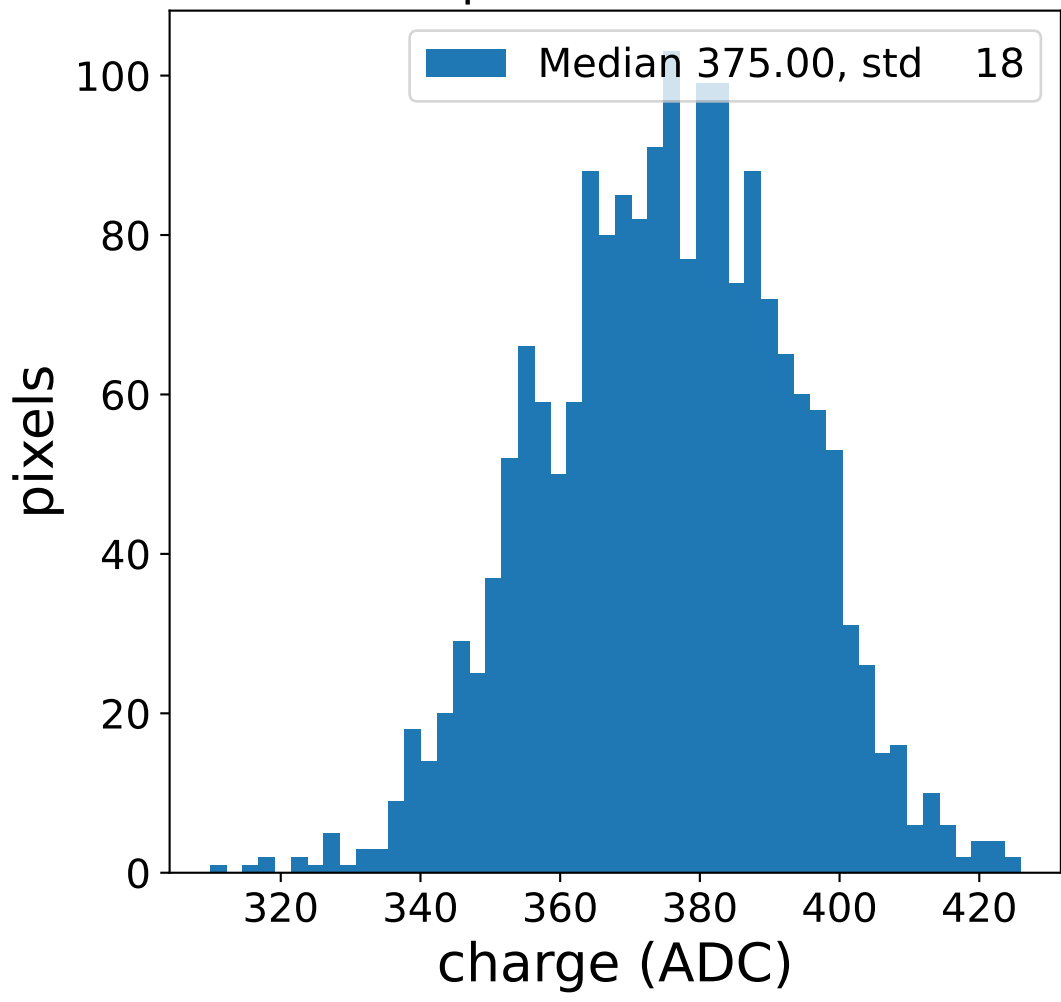

Run 4024 channel: LG

FF sample of 10000 events