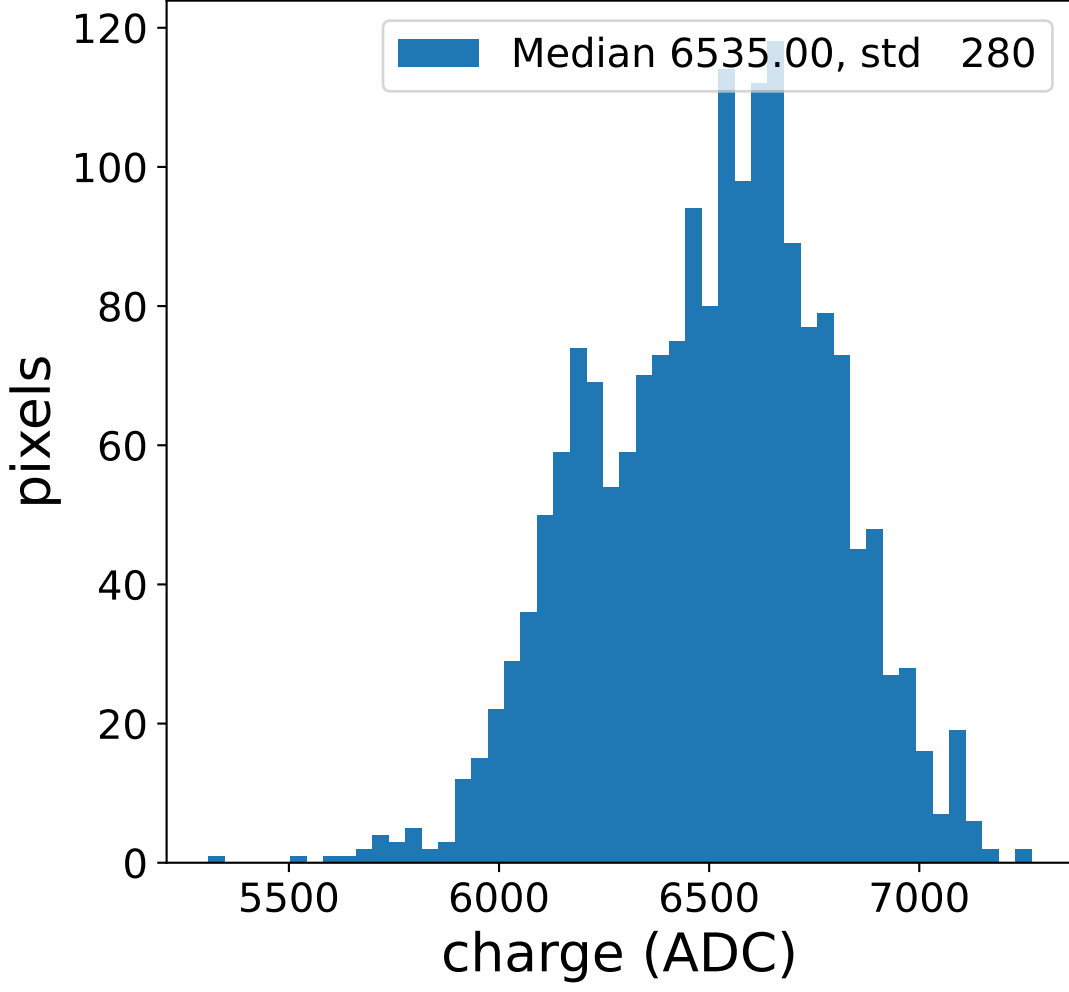

Run 4024 channel: HG

FF sample of 10000 events