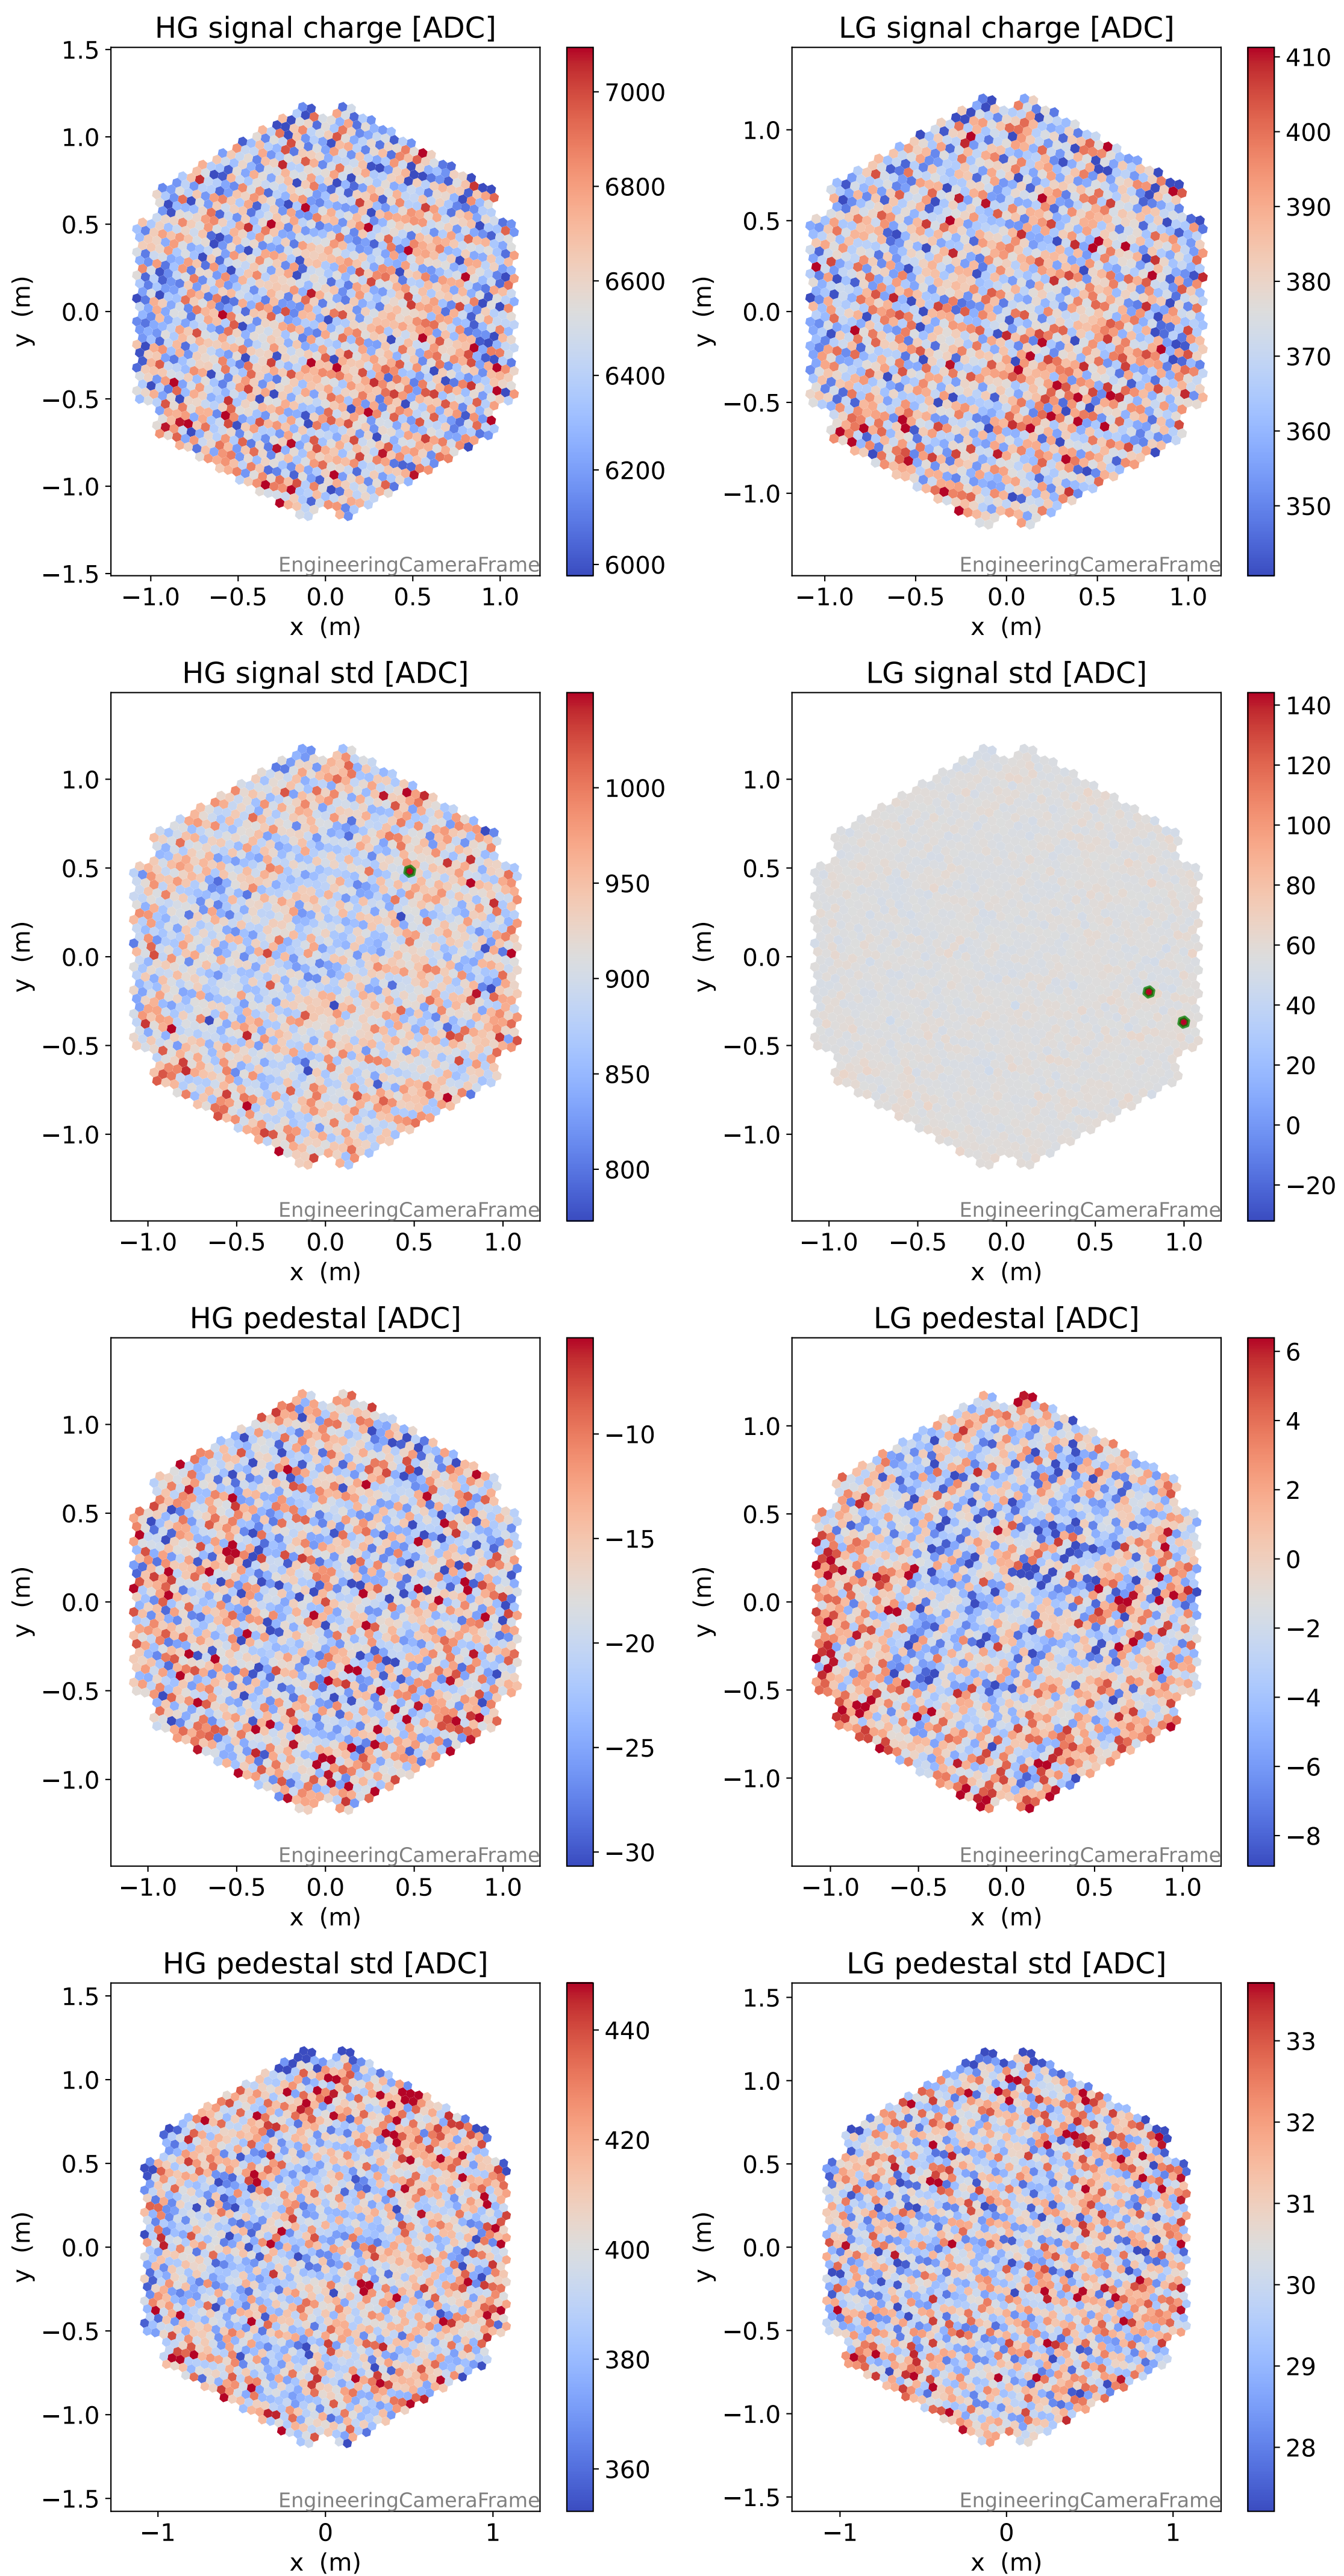

# Run 4024

# Run 4024 channel: HG

FF sample of 10000 events

pedestal sample of 10000 events

## pedestal sample of 10000 events