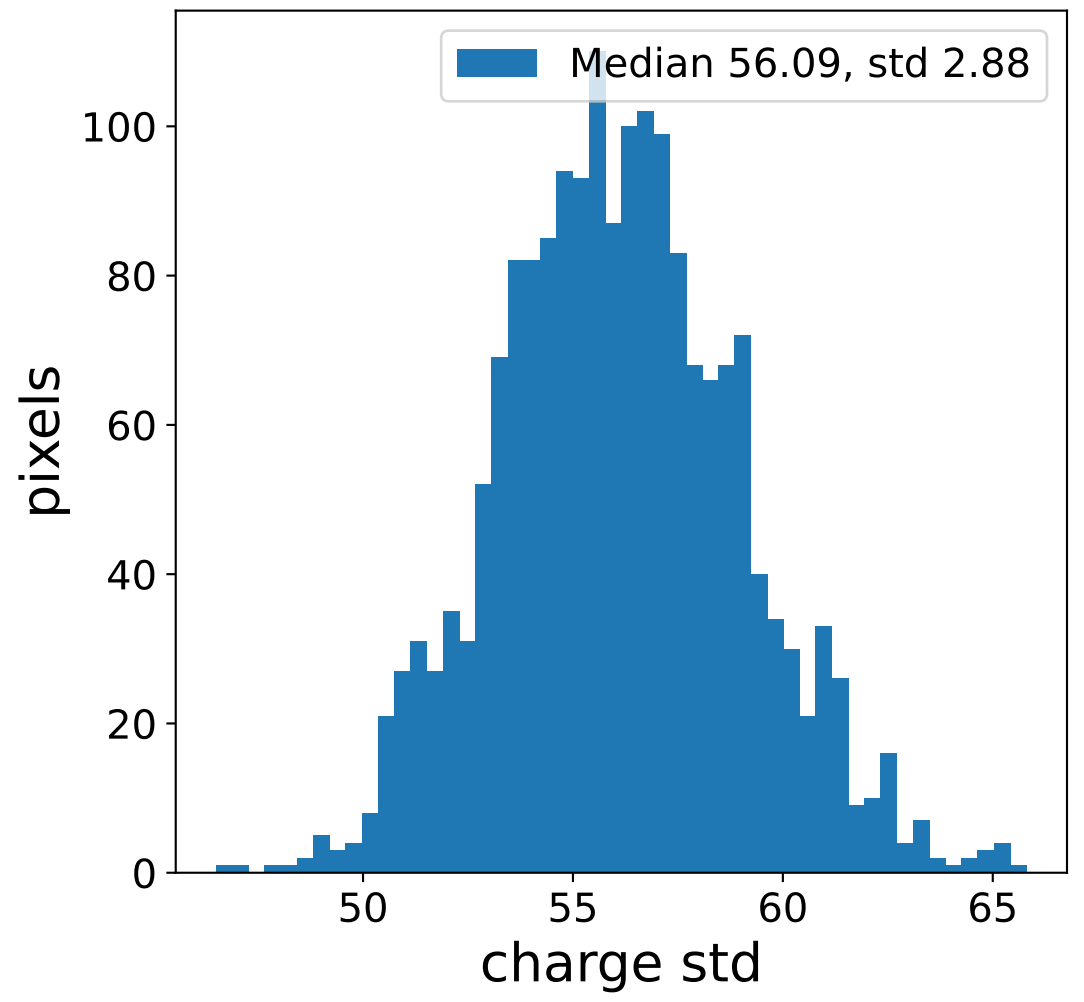

Run 4024 channel: LG

FF sample of 10000 events