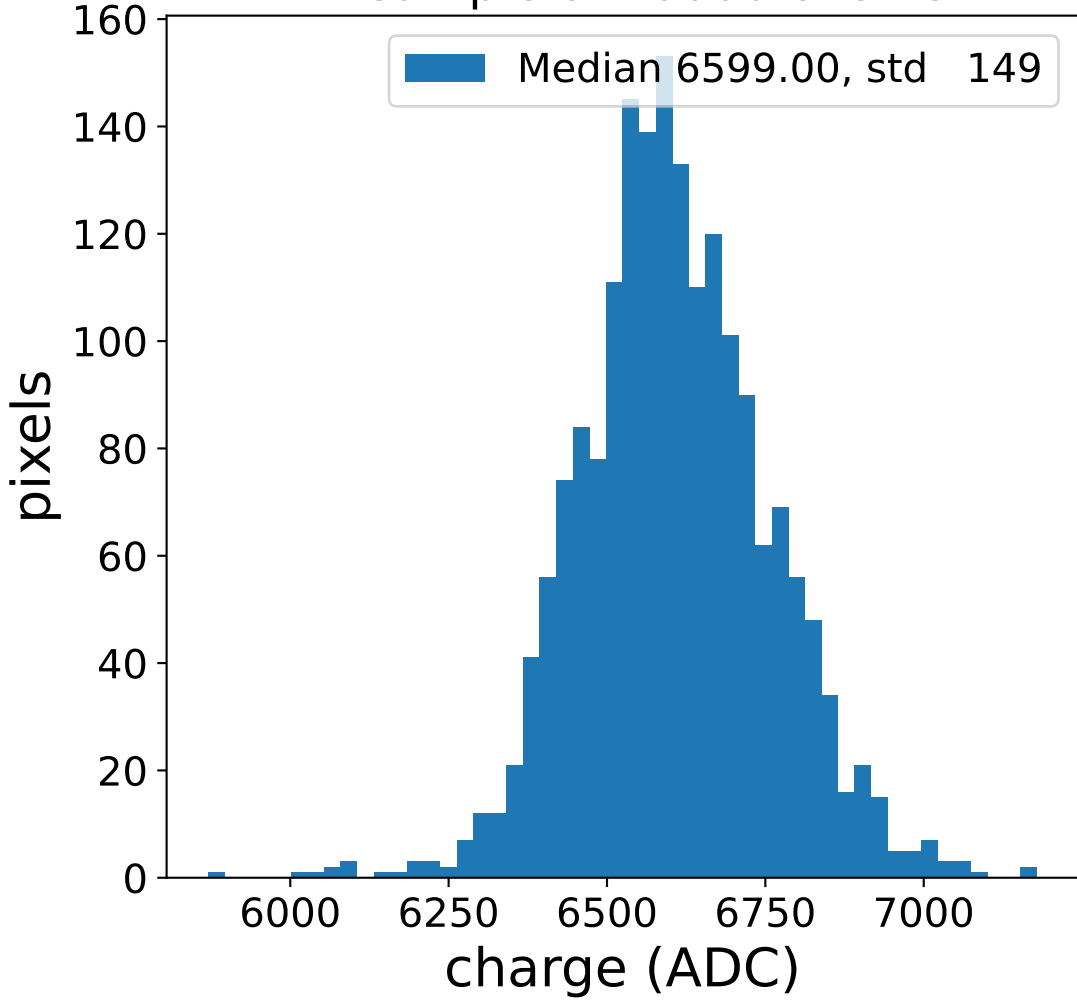

Run 4183 channel: HG

FF sample of 10000 events