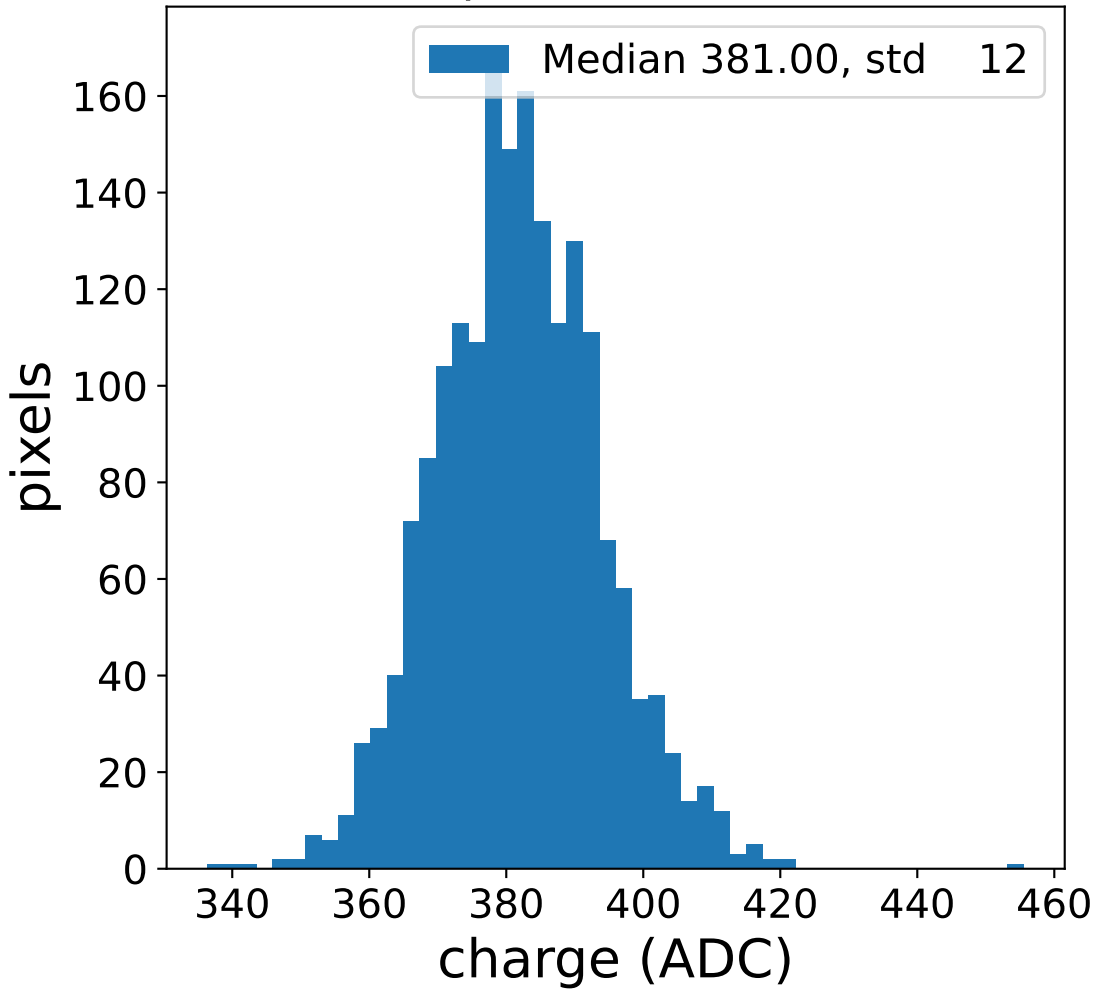

Run 4183 channel: LG

FF sample of 10000 events