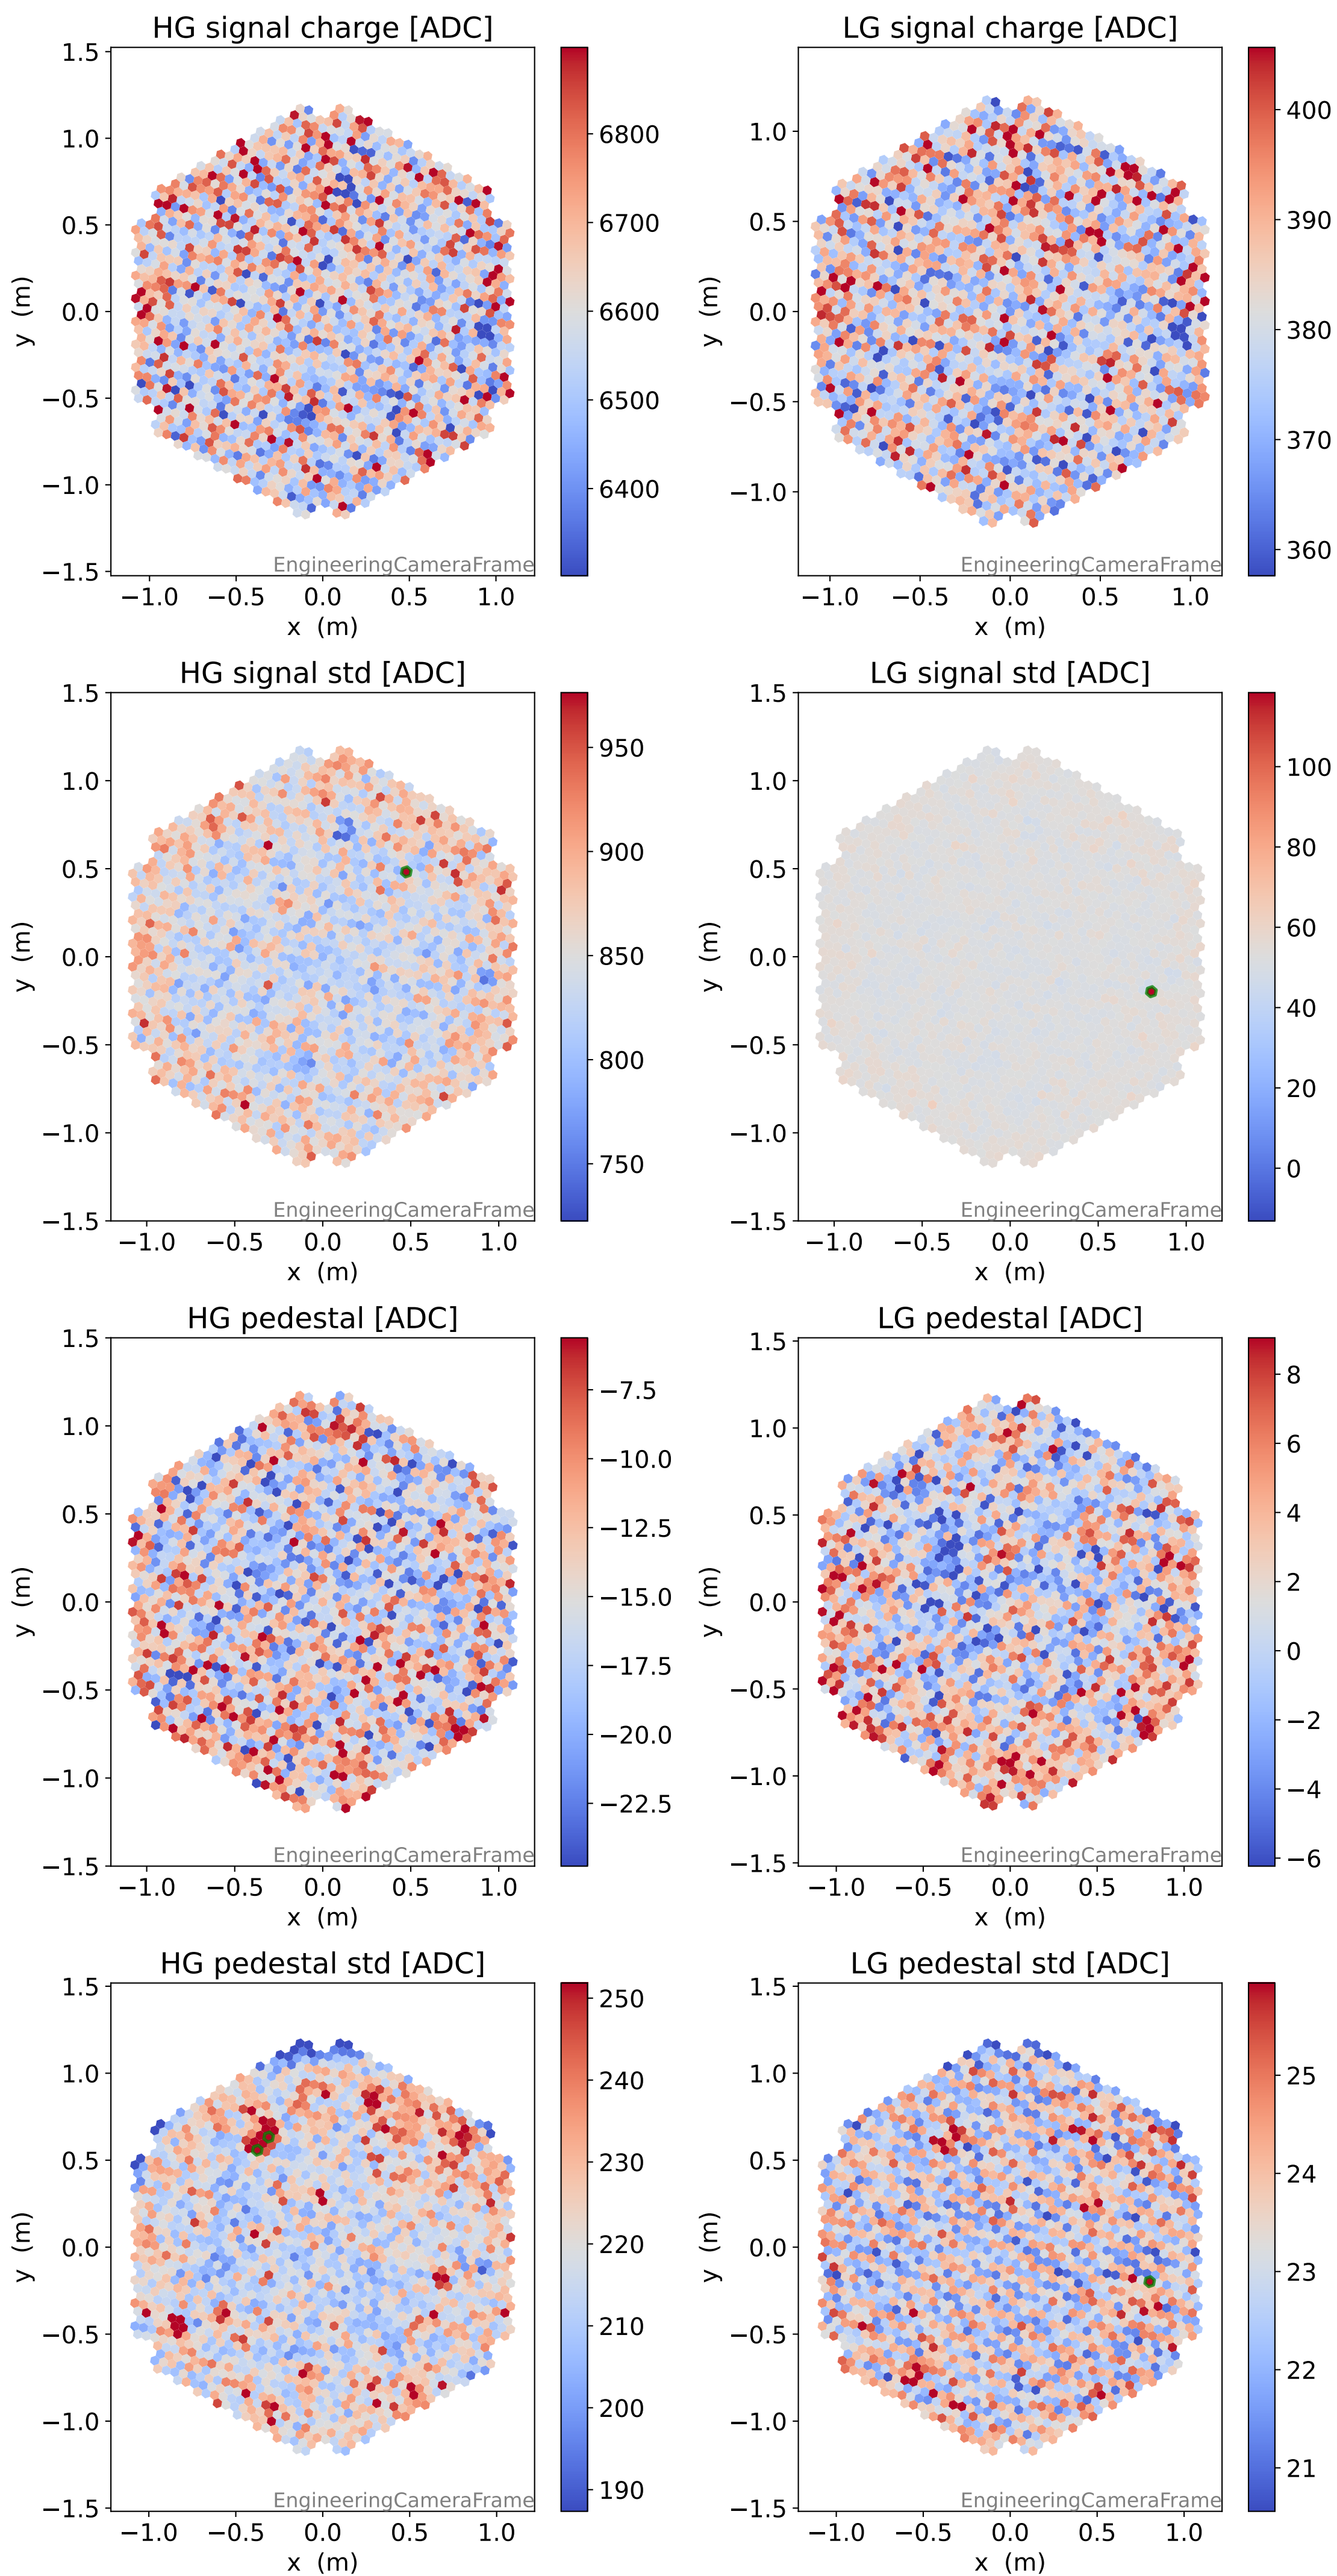

# Run 4183

# Run 4183 channel: HG

FF sample of 10000 events

pedestal sample of 10000 events