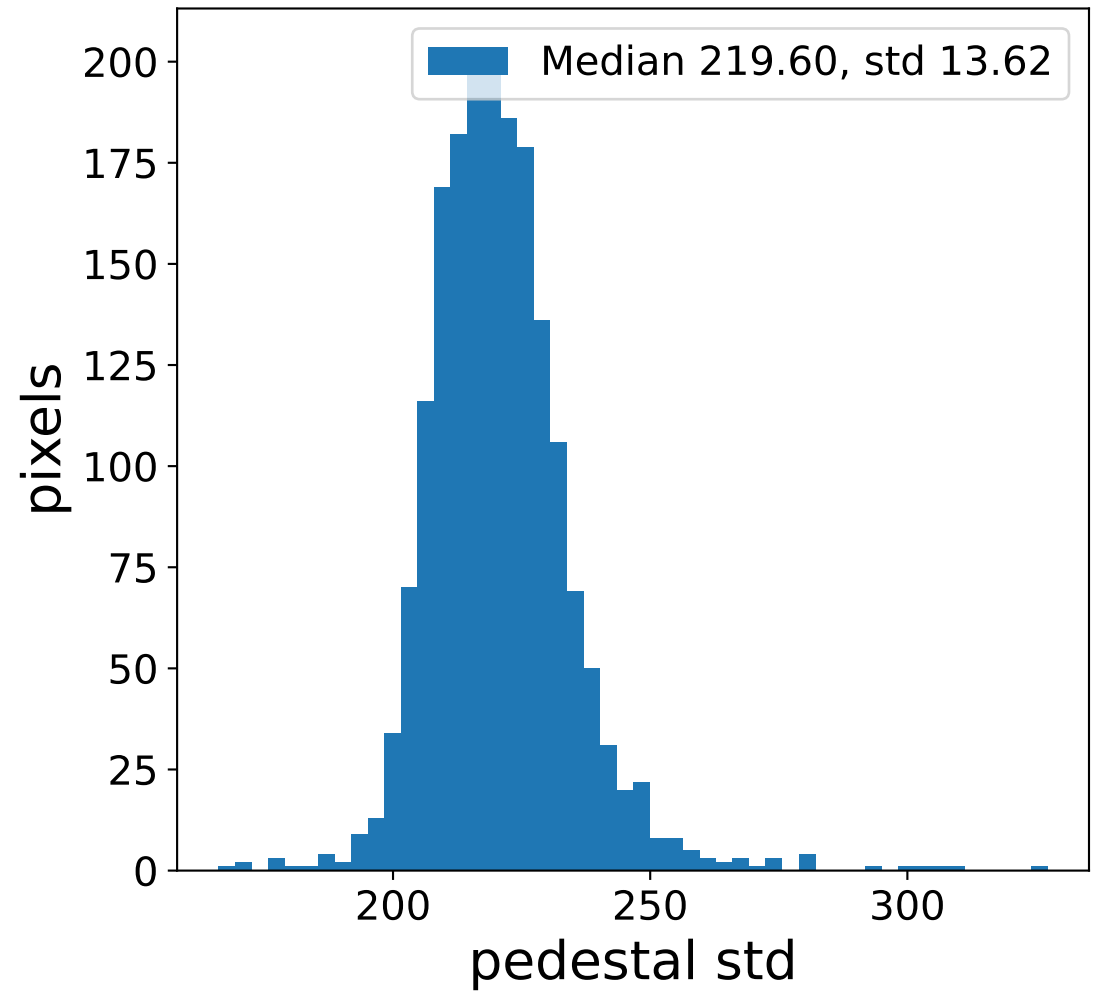

pedestal sample of 10000 events