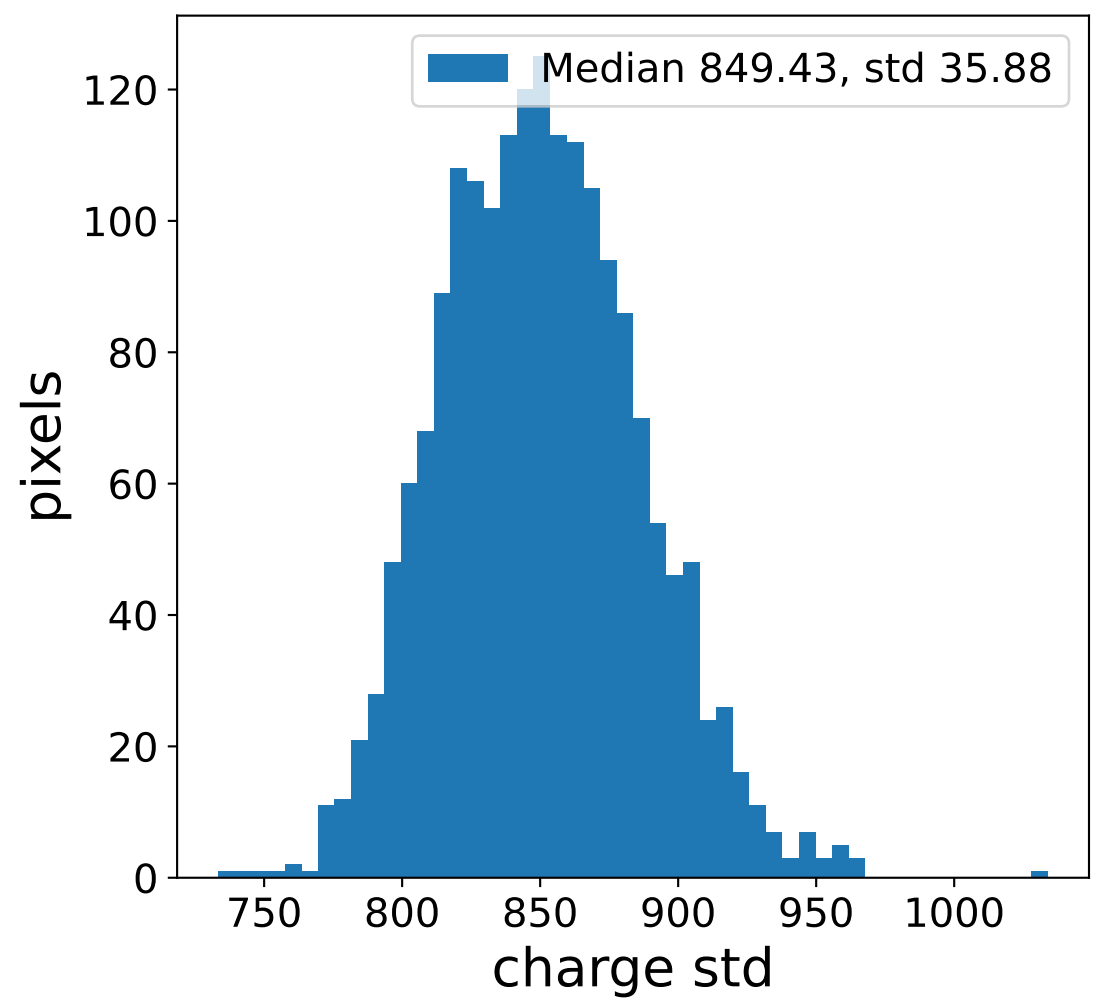

Run 4183 channel: HG

FF sample of 10000 events