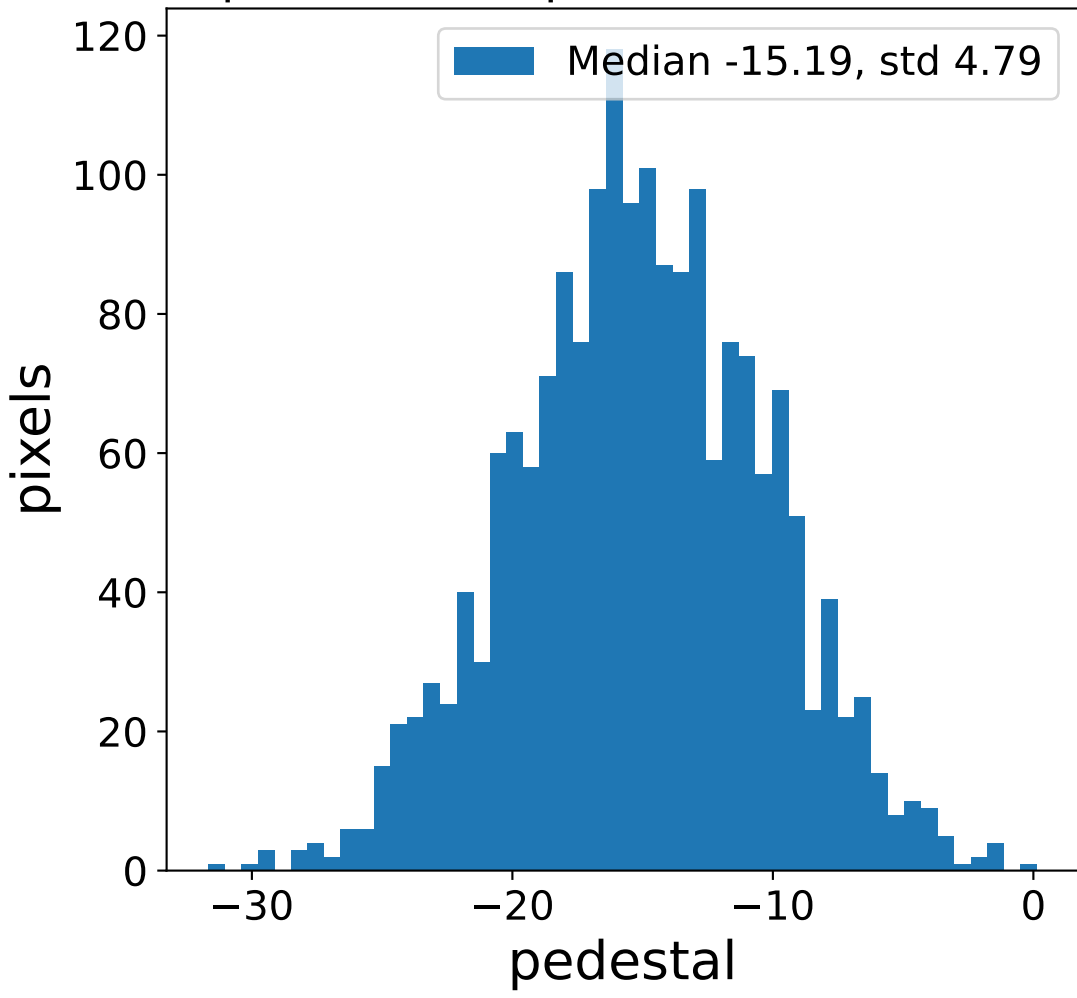

# Run 4183 channel: HG

FF sample of 10000 events

pedestal sample of 10000 events