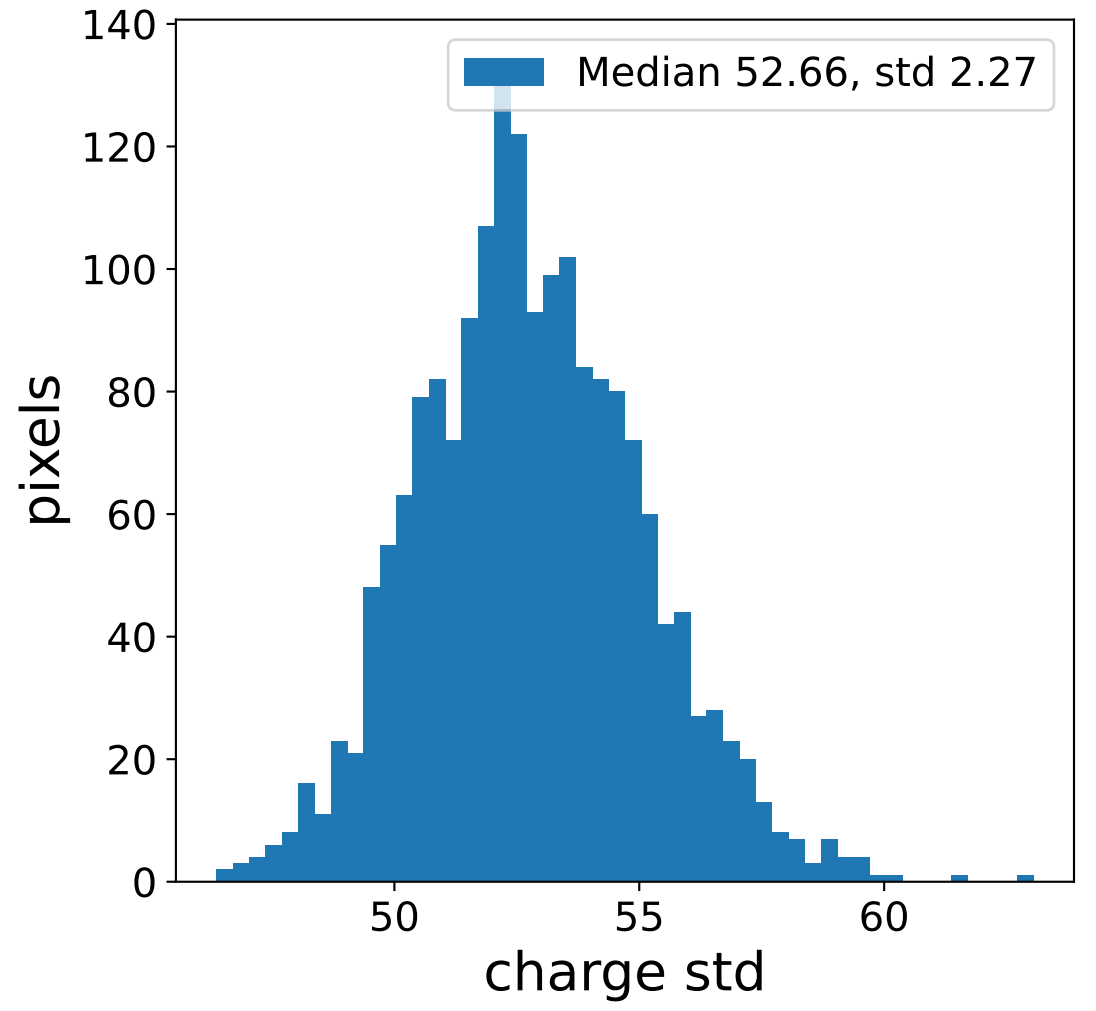

Run 4183 channel: LG

FF sample of 10000 events