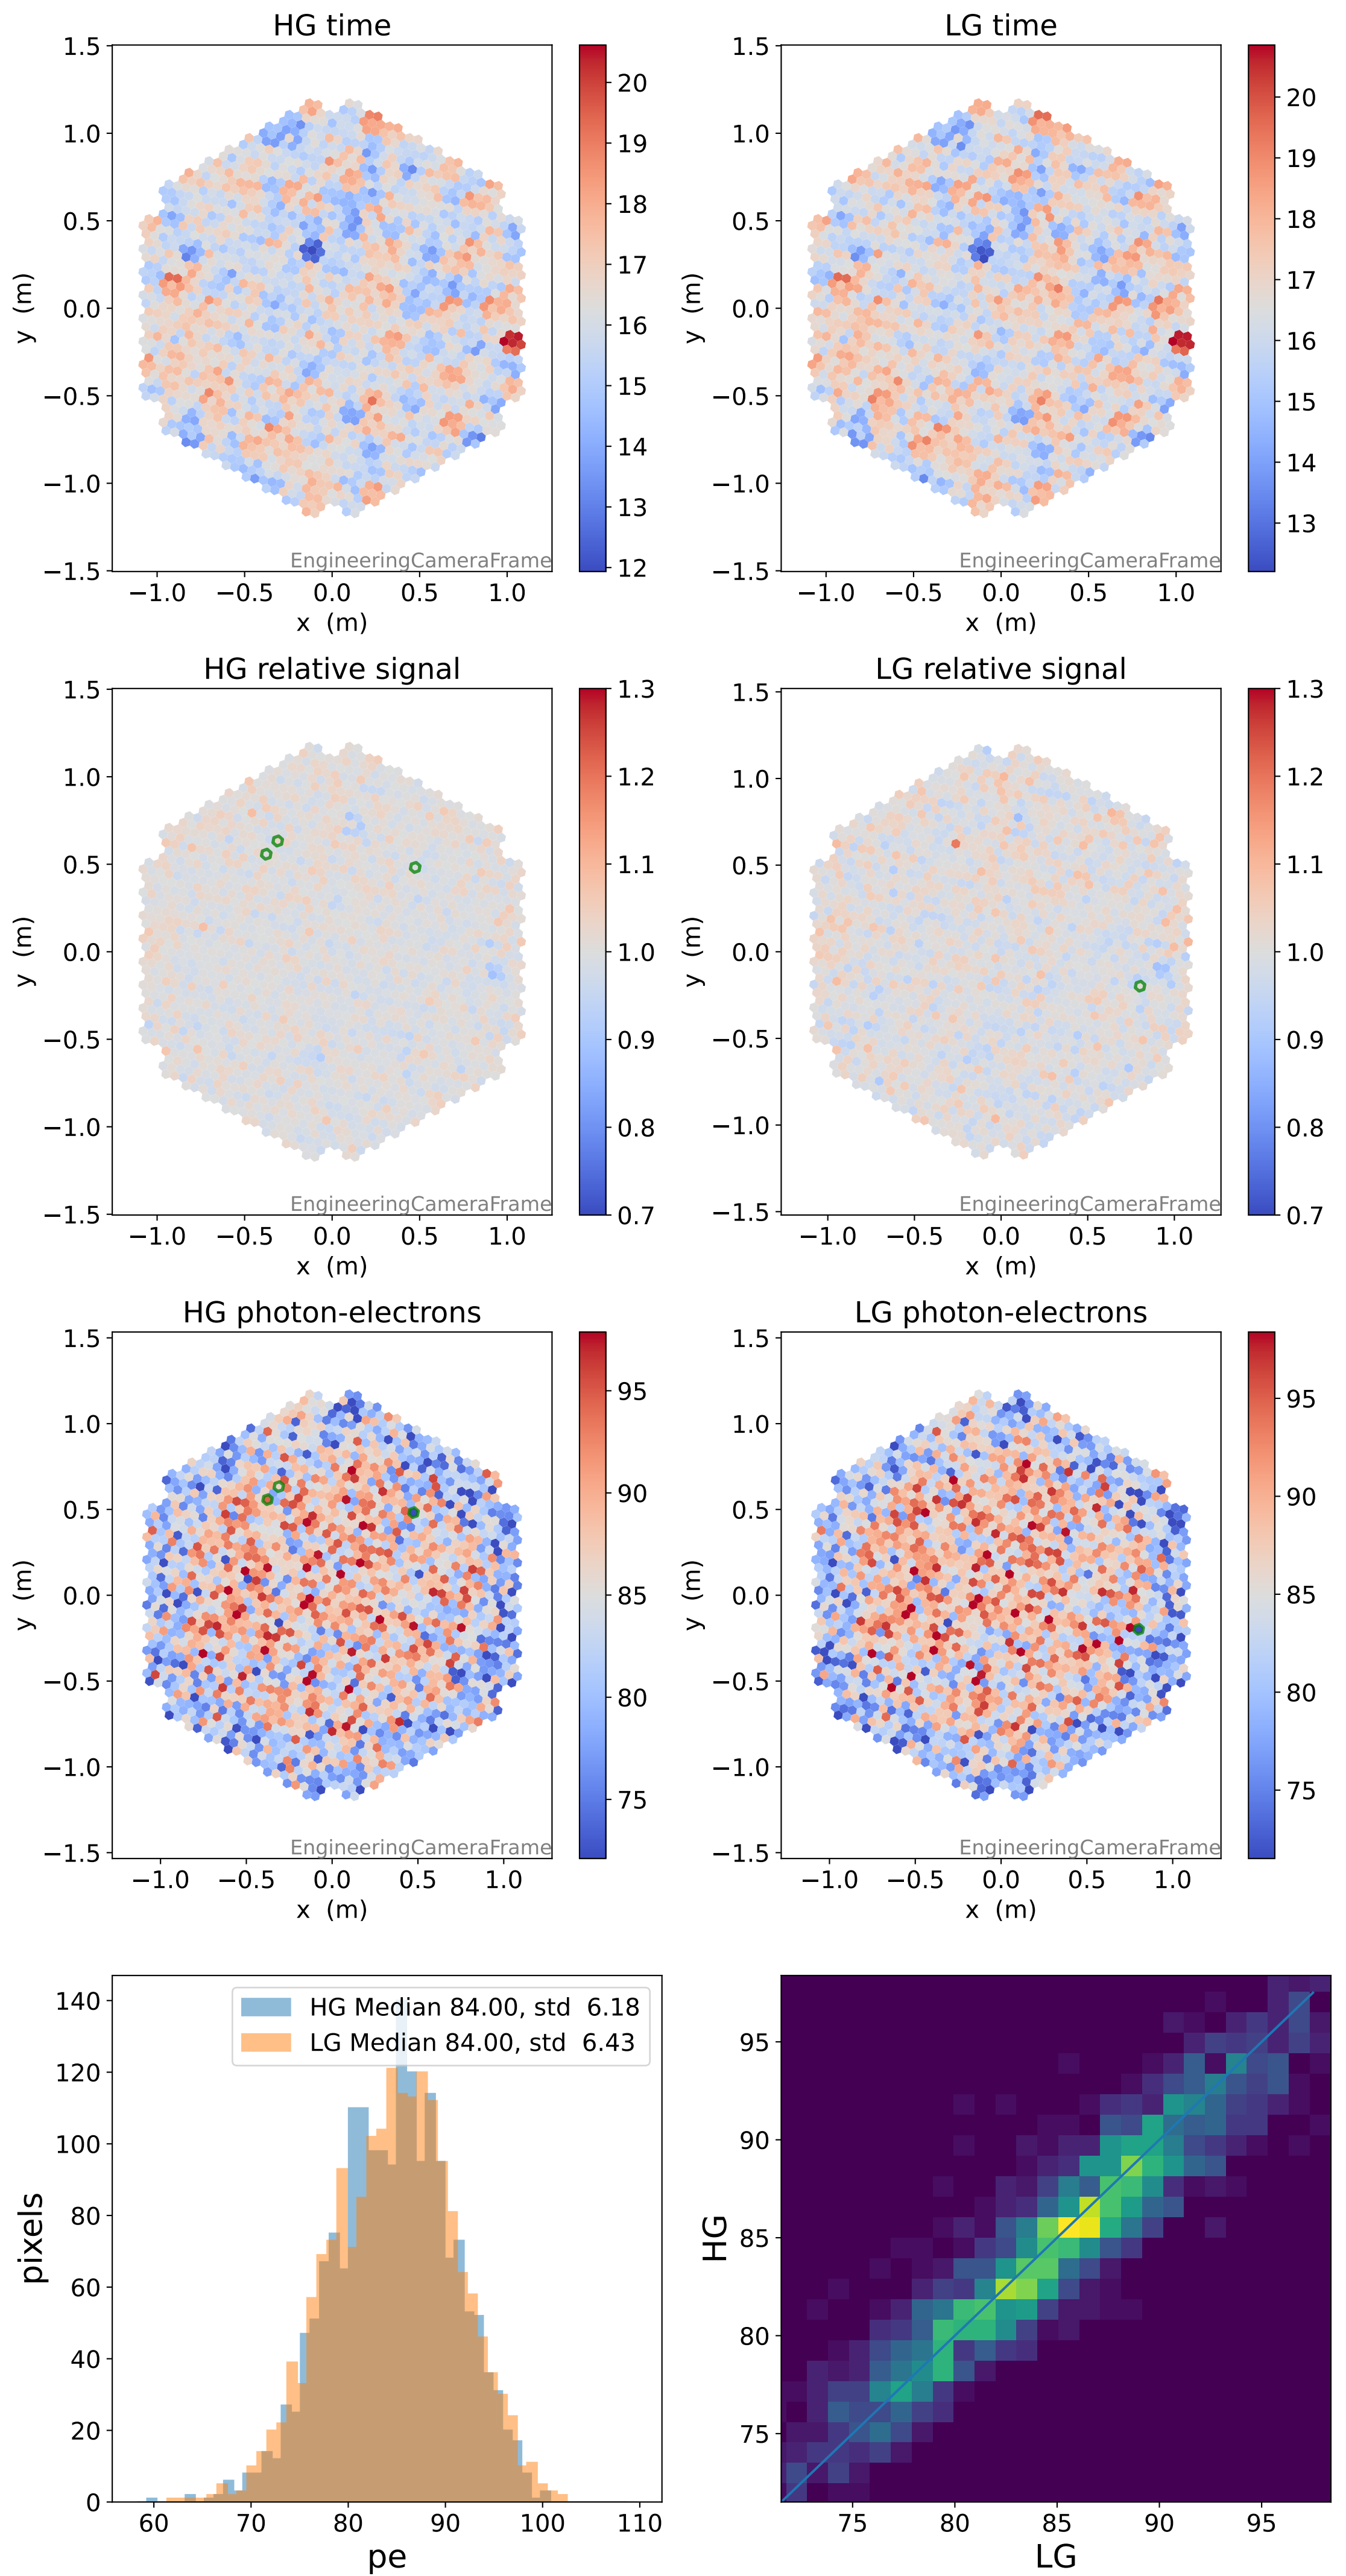

# Run 4183 channel: HG

FF sample of 10000 events

pedestal sample of 10000 events