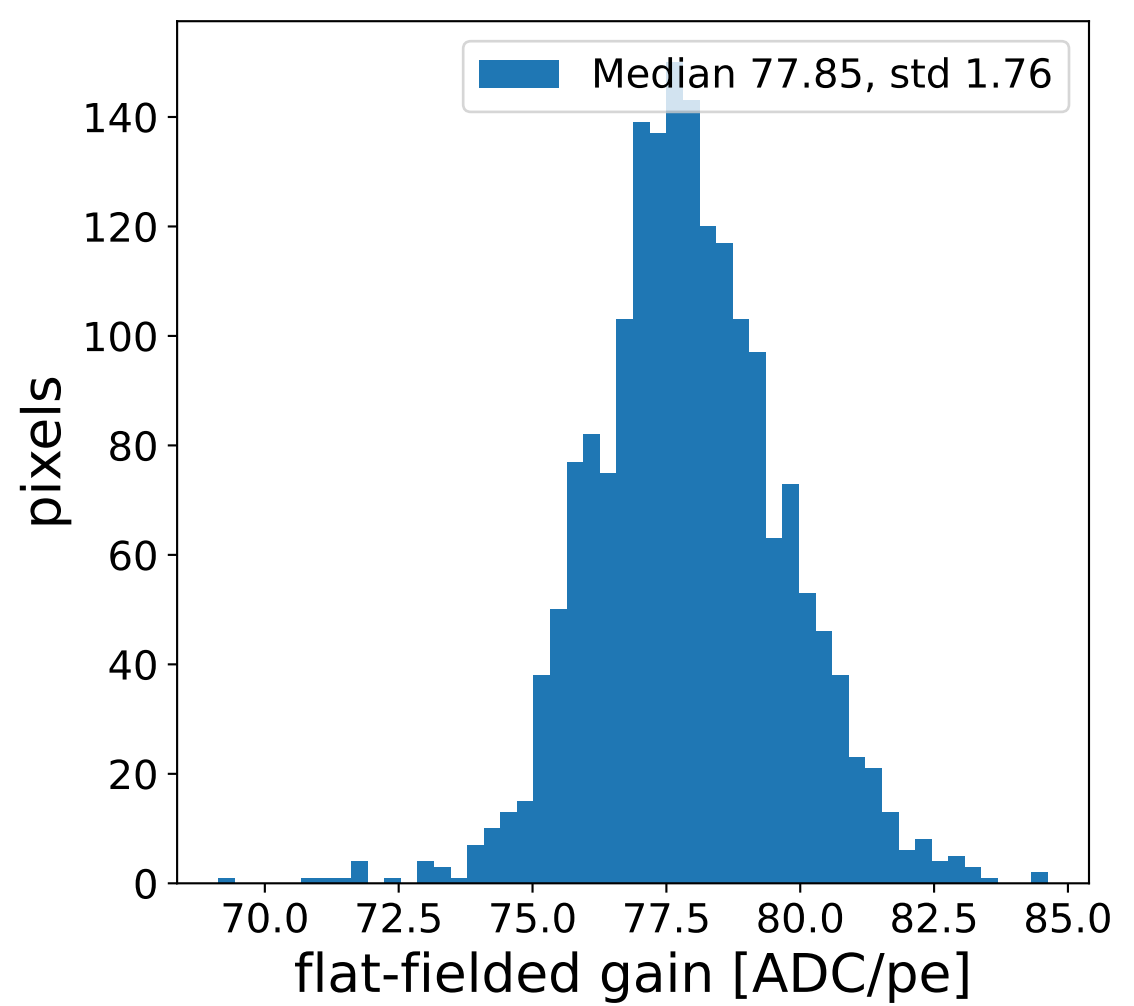

# Run 4183 channel: HG

FF sample of 10000 events

pedestal sample of 10000 events