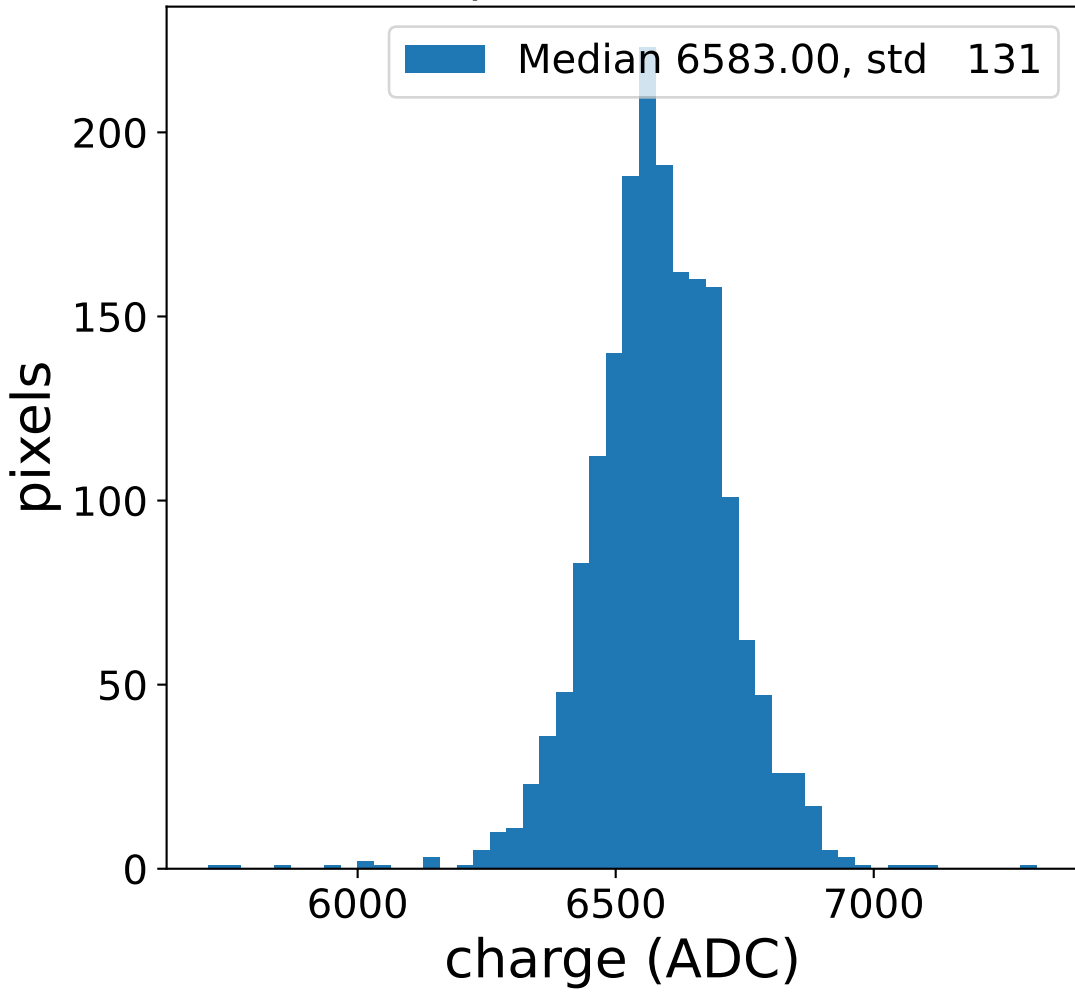

Run 4361 channel: HG

FF sample of 10000 events