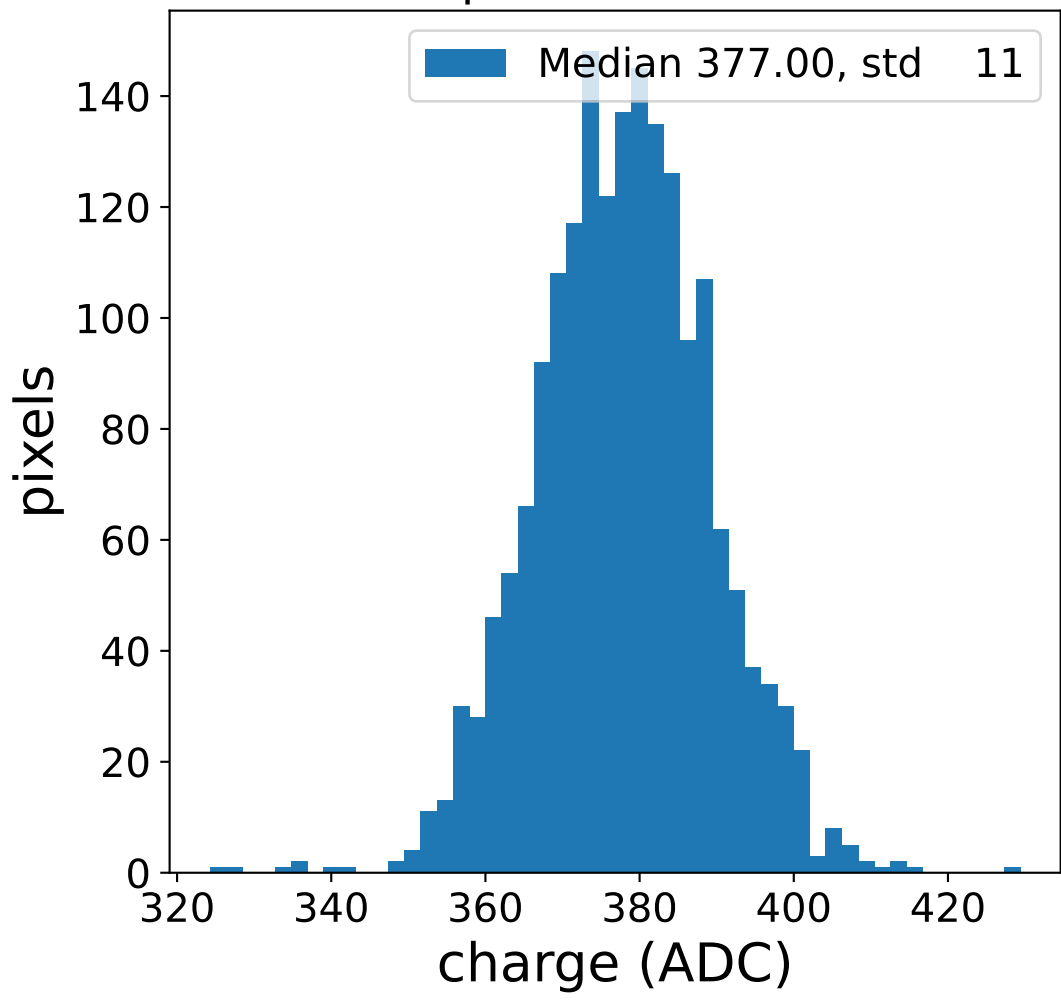

Run 4361 channel: LG

FF sample of 10000 events