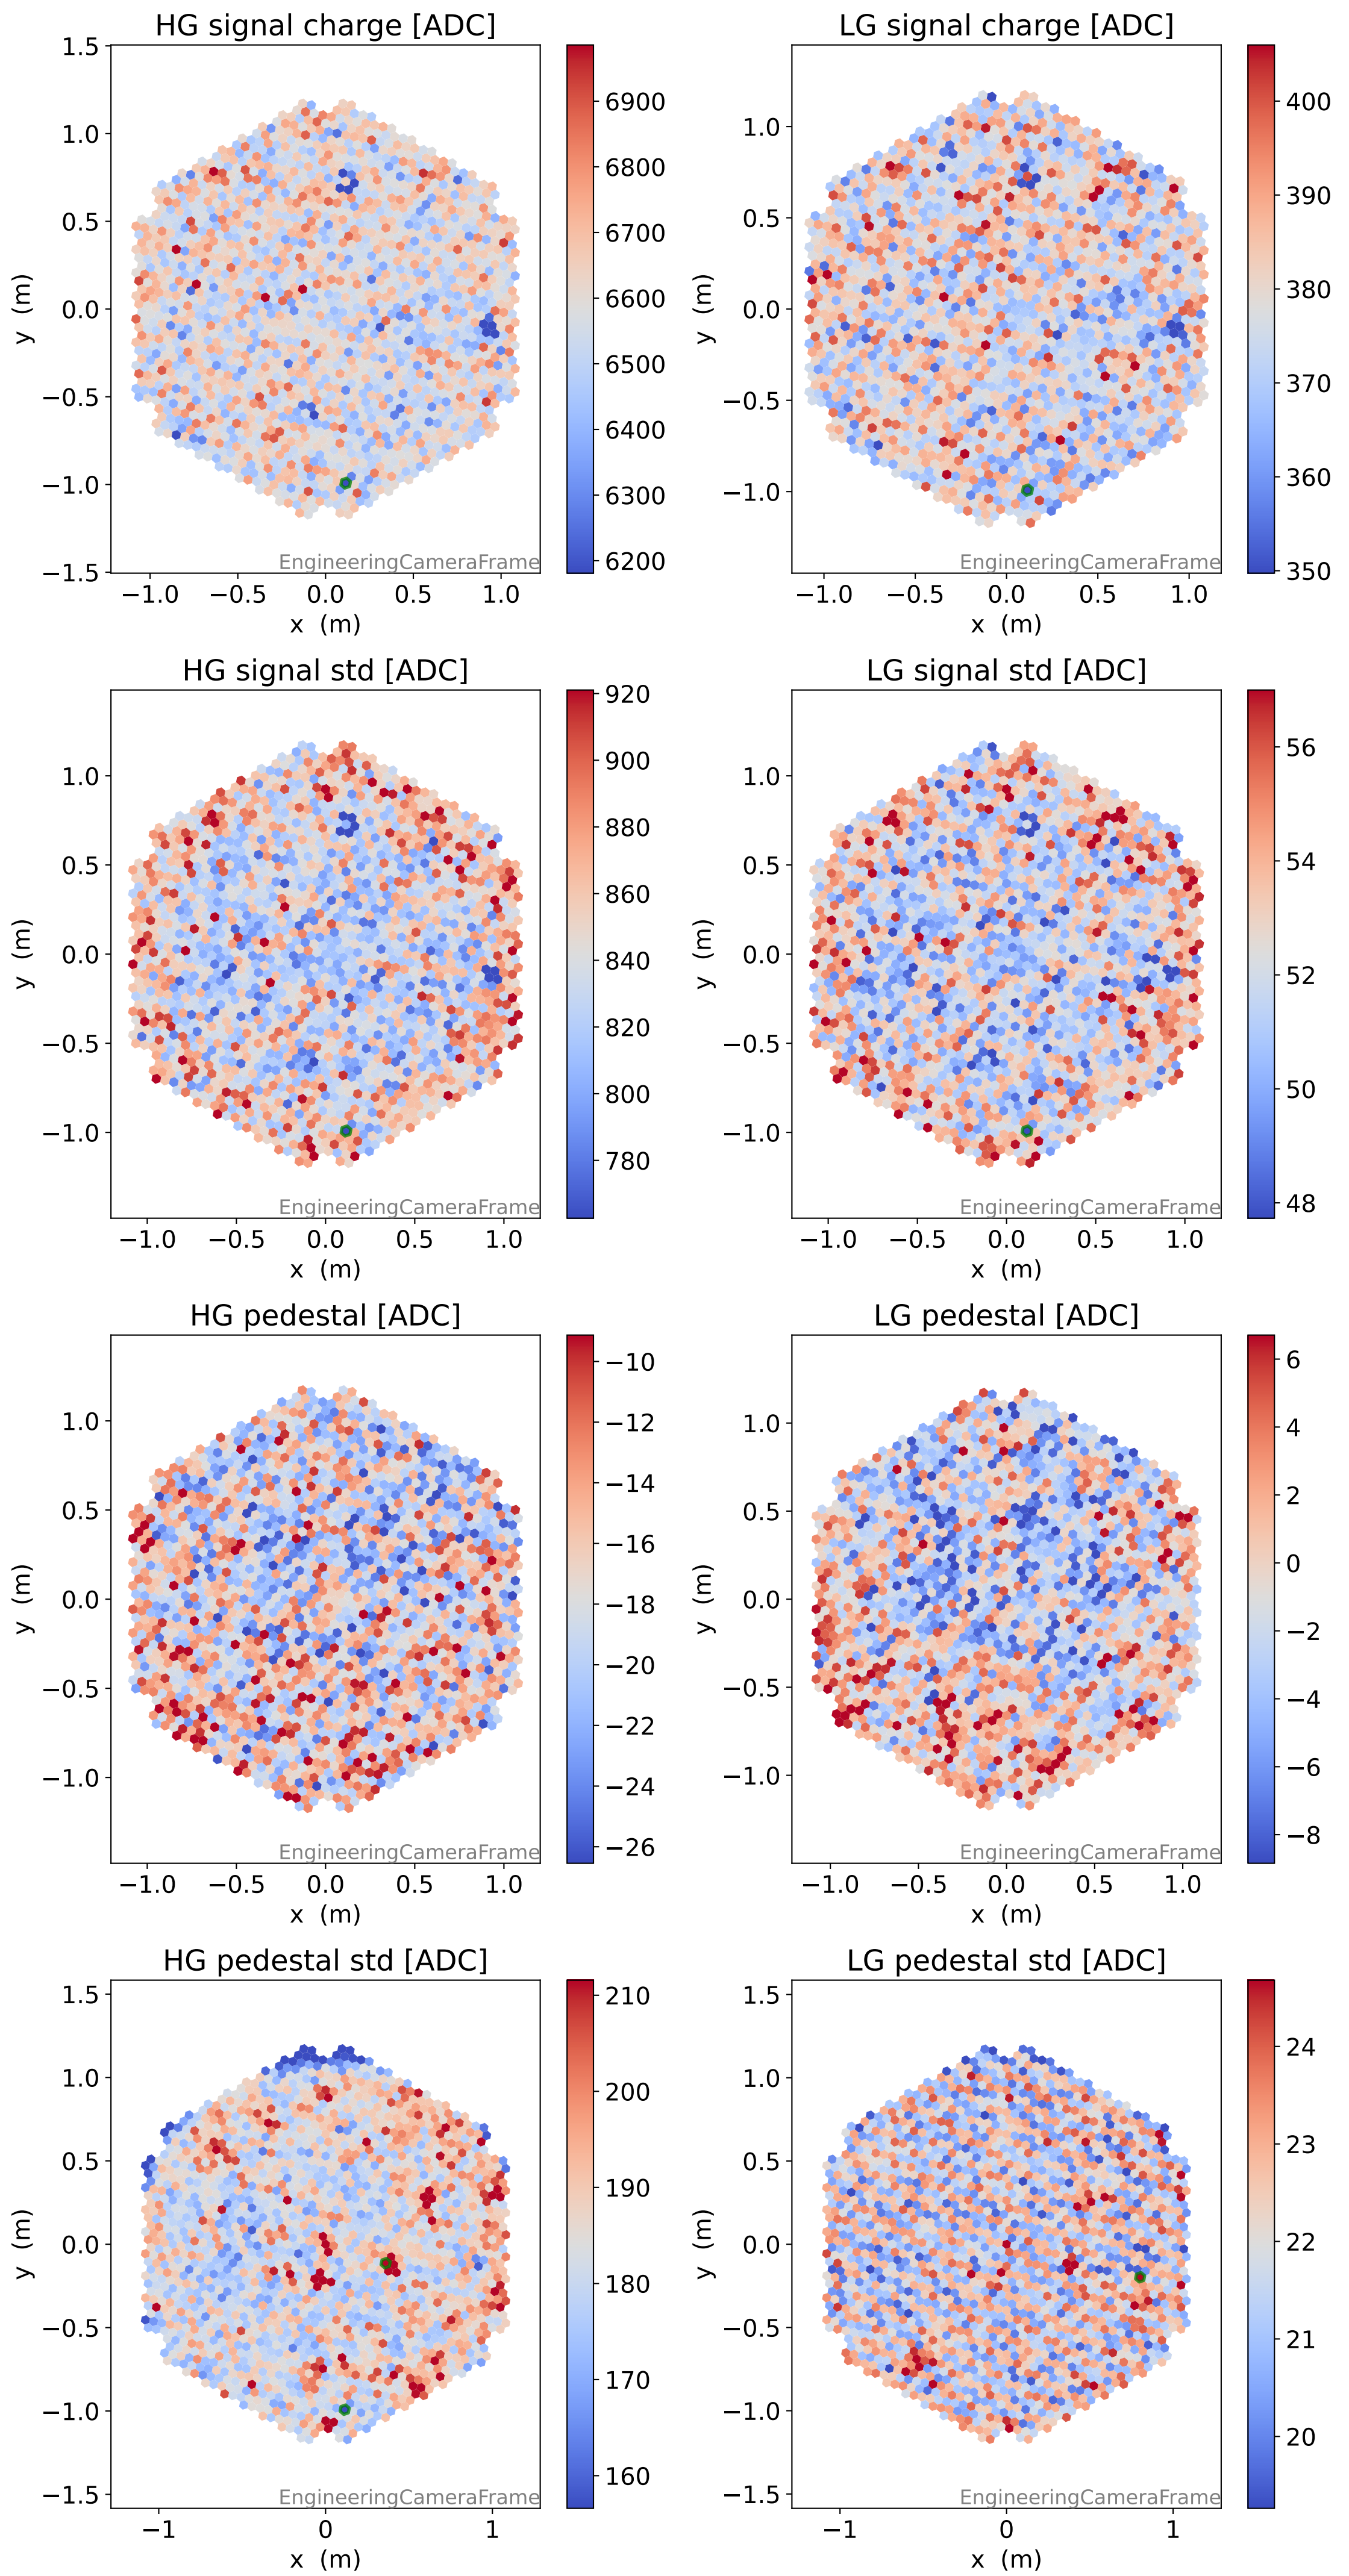

# Run 4361

# Run 4361 channel: HG

FF sample of 10000 events

pedestal sample of 10000 events

## pedestal sample of 10000 events