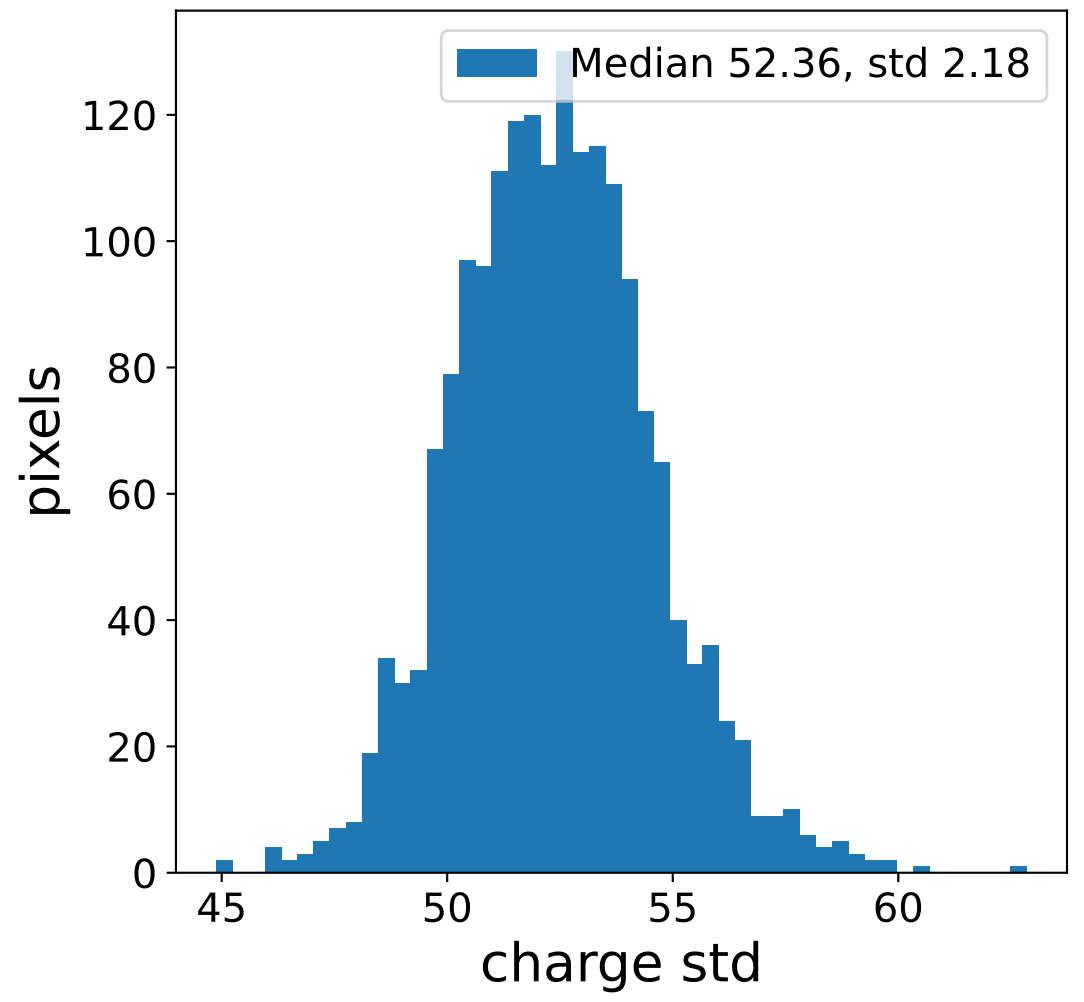

Run 4361 channel: LG

FF sample of 10000 events