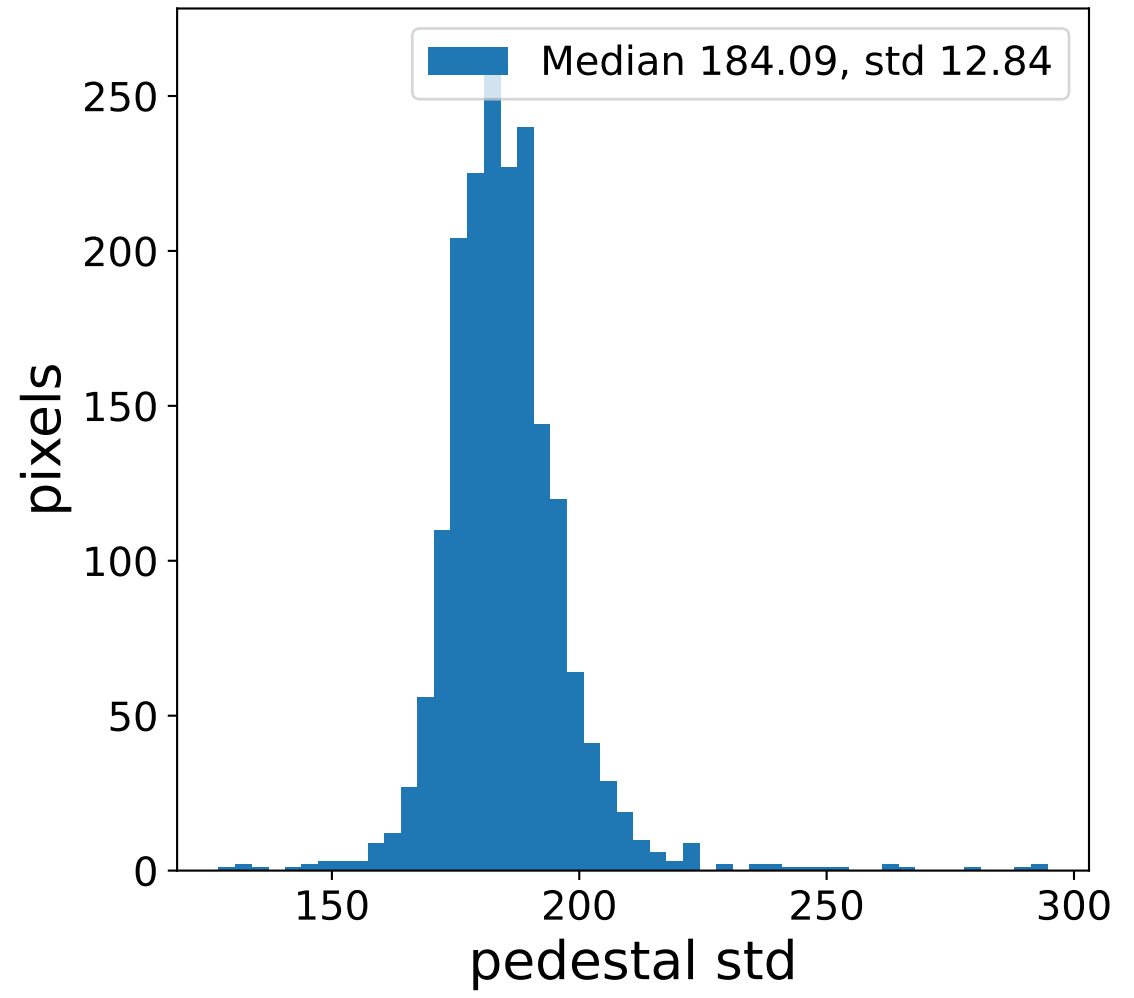

pedestal sample of 10000 events