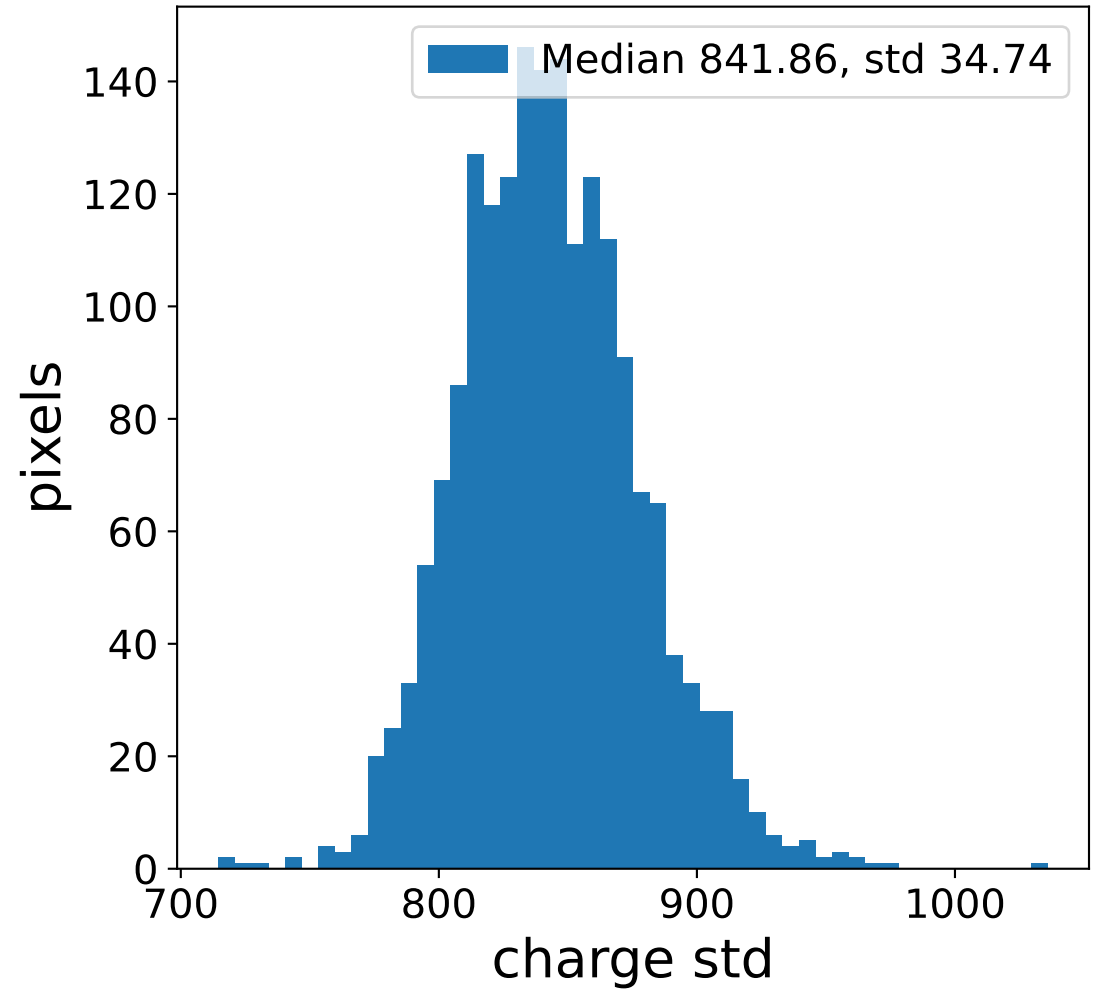

Run 4361 channel: HG

FF sample of 10000 events