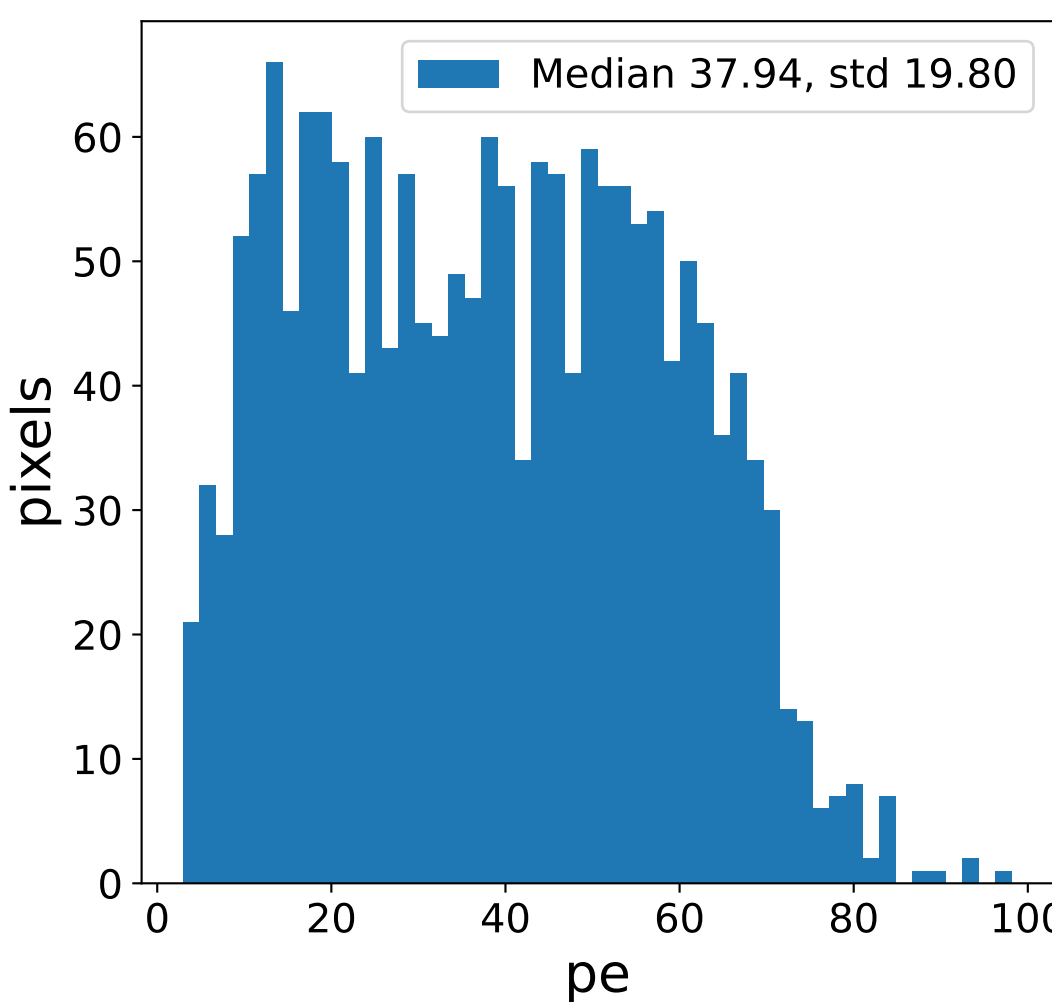

Run 4382

Run 4382

Run 4382 channel: HG

FF sample of 539 events

pedestal sample of 10000 events

Run 4382 channel: LG

FF sample of 539 events

pedestal sample of 10000 events