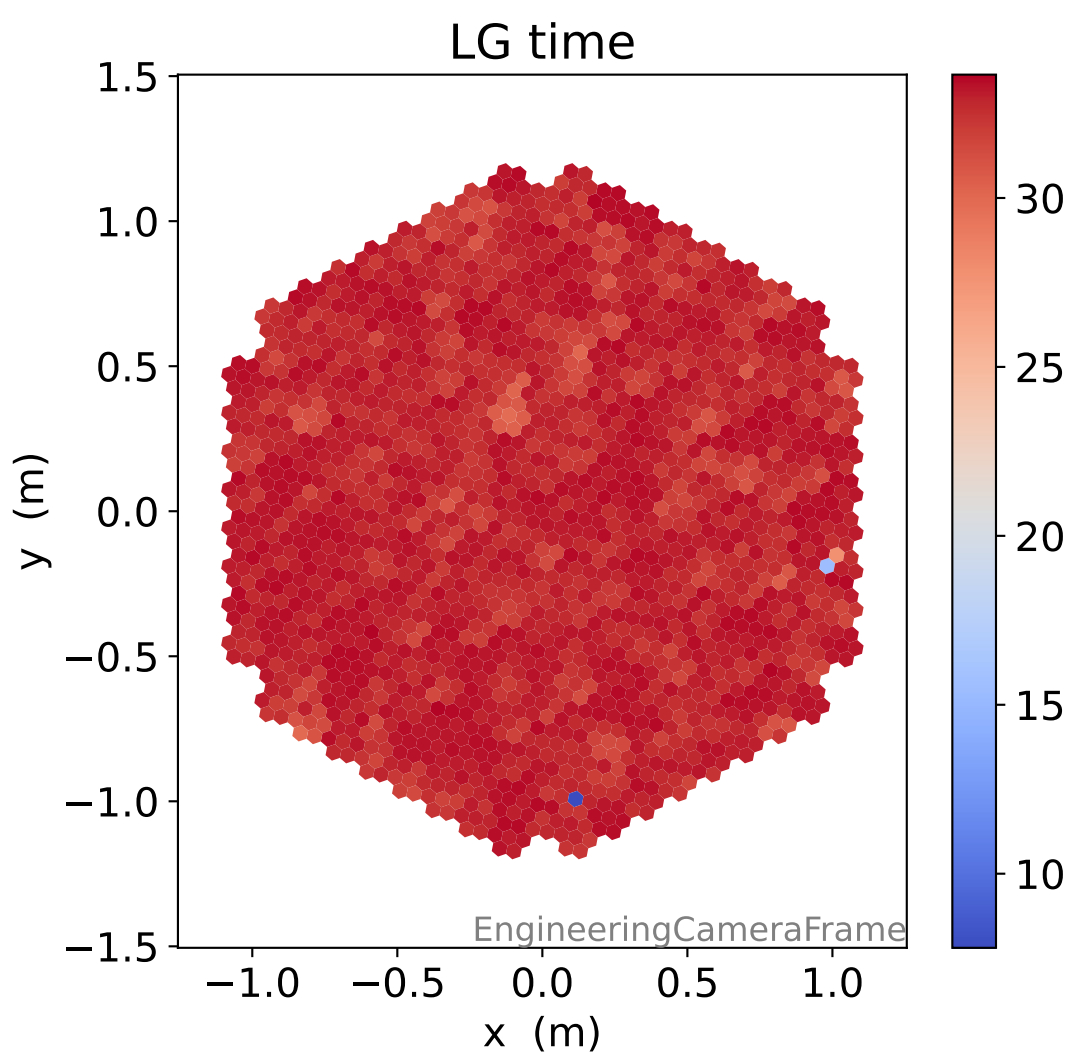

Run 4382

Run 4382

Run 4382 channel: HG

FF sample of 539 events

pedestal sample of 10000 events

Run 4382 channel: LG

FF sample of 539 events

pedestal sample of 10000 events