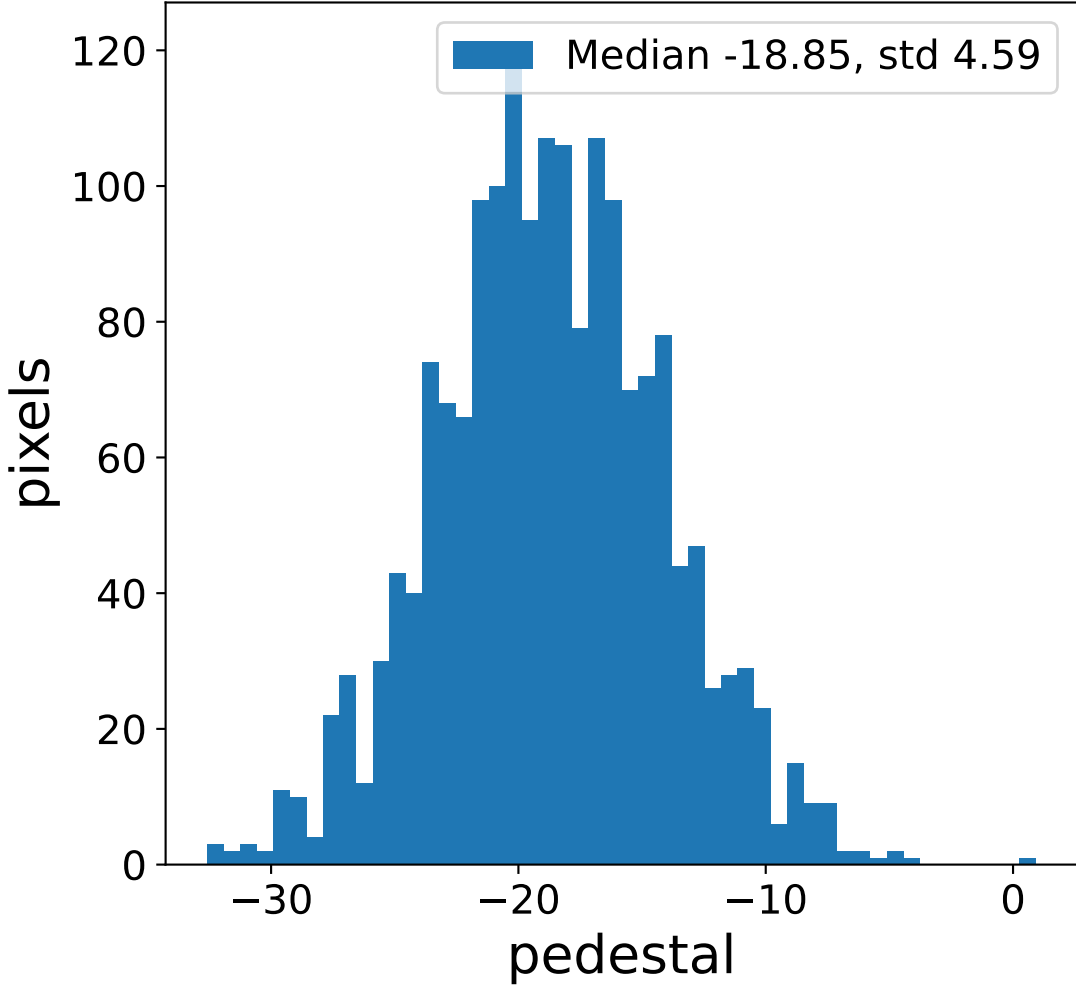

Run 4382

Run 4382

Run 4382 channel: HG

FF sample of 539 events

pedestal sample of 10000 events

Run 4382 channel: LG

FF sample of 539 events

pedestal sample of 10000 events