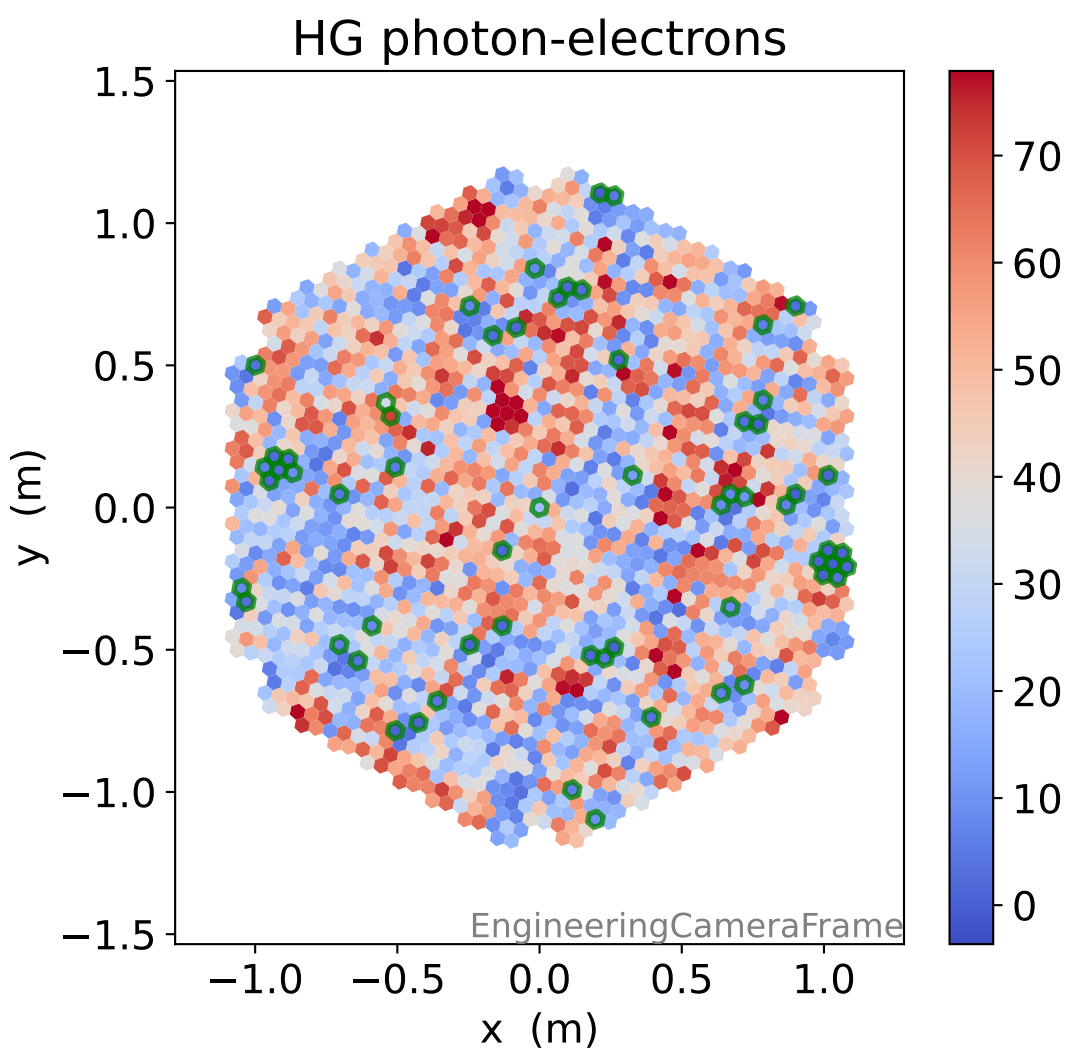

Run 4382

Run 4382

Run 4382 channel: HG

FF sample of 539 events

pedestal sample of 10000 events

Run 4382 channel: LG

FF sample of 539 events

pedestal sample of 10000 events