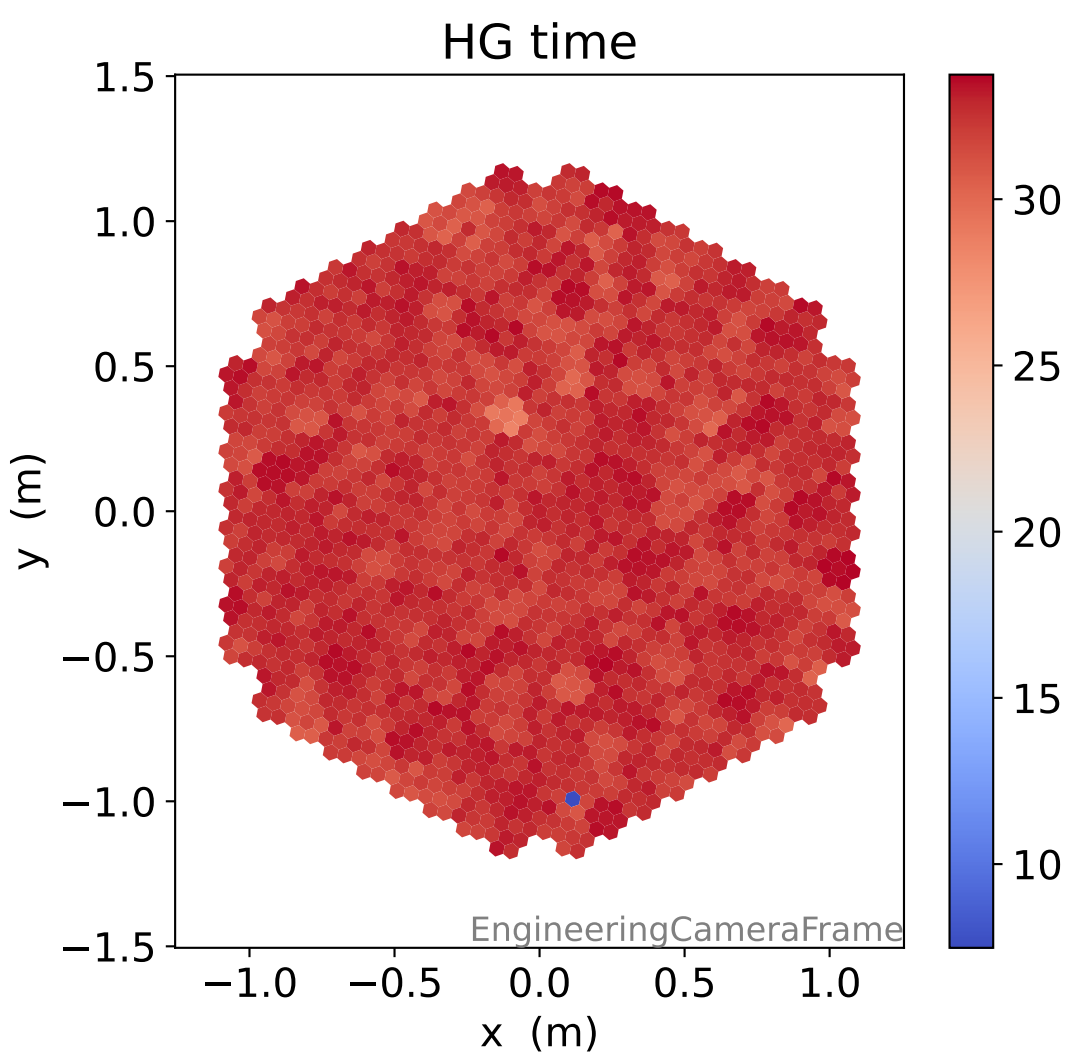

Run 4382

Run 4382

Run 4382 channel: HG

FF sample of 539 events

pedestal sample of 10000 events

Run 4382 channel: LG

FF sample of 539 events

pedestal sample of 10000 events