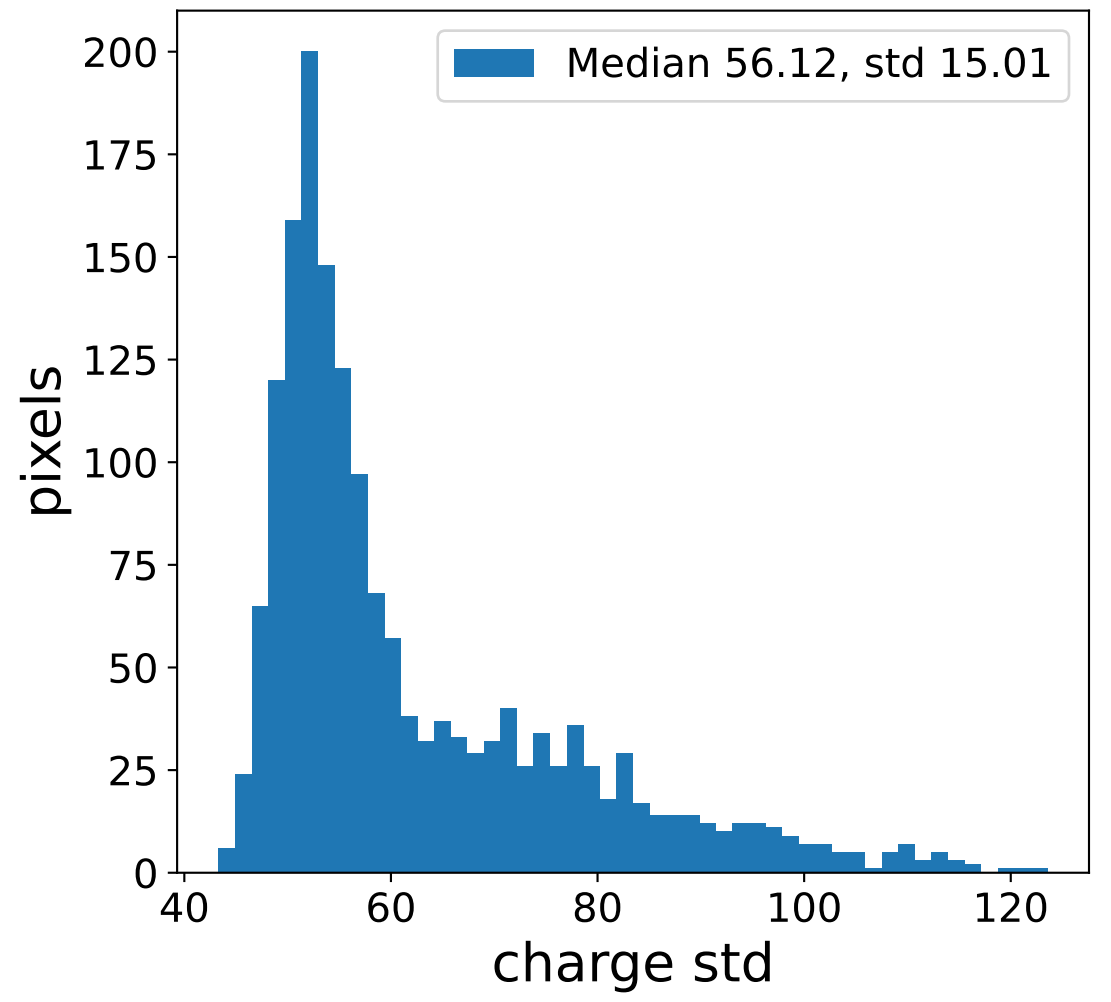

Run 4382

Run 4382

Run 4382 channel: HG

FF sample of 539 events

pedestal sample of 10000 events

Run 4382 channel: LG

FF sample of 539 events

pedestal sample of 10000 events