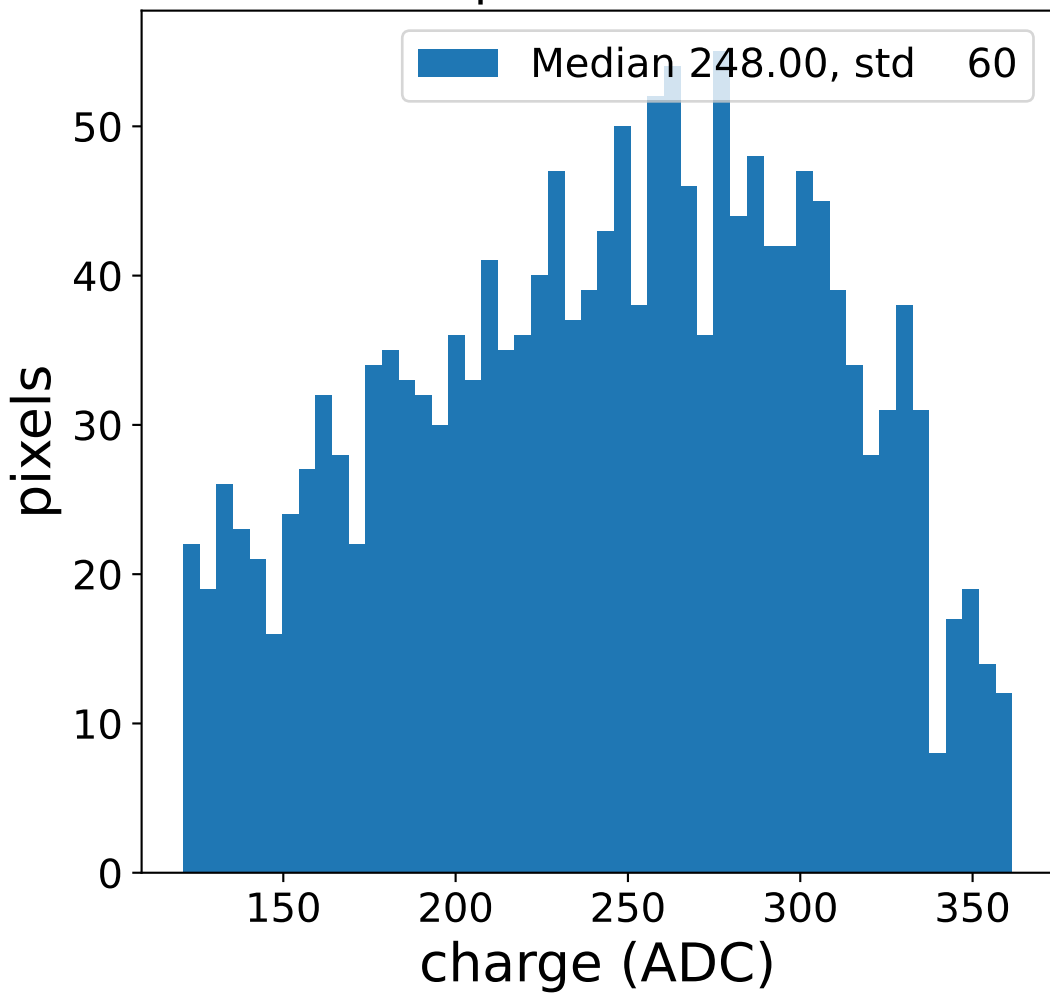

Run 4382

Run 4382

Run 4382 channel: HG

FF sample of 539 events

pedestal sample of 10000 events

Run 4382 channel: LG

FF sample of 539 events

pedestal sample of 10000 events