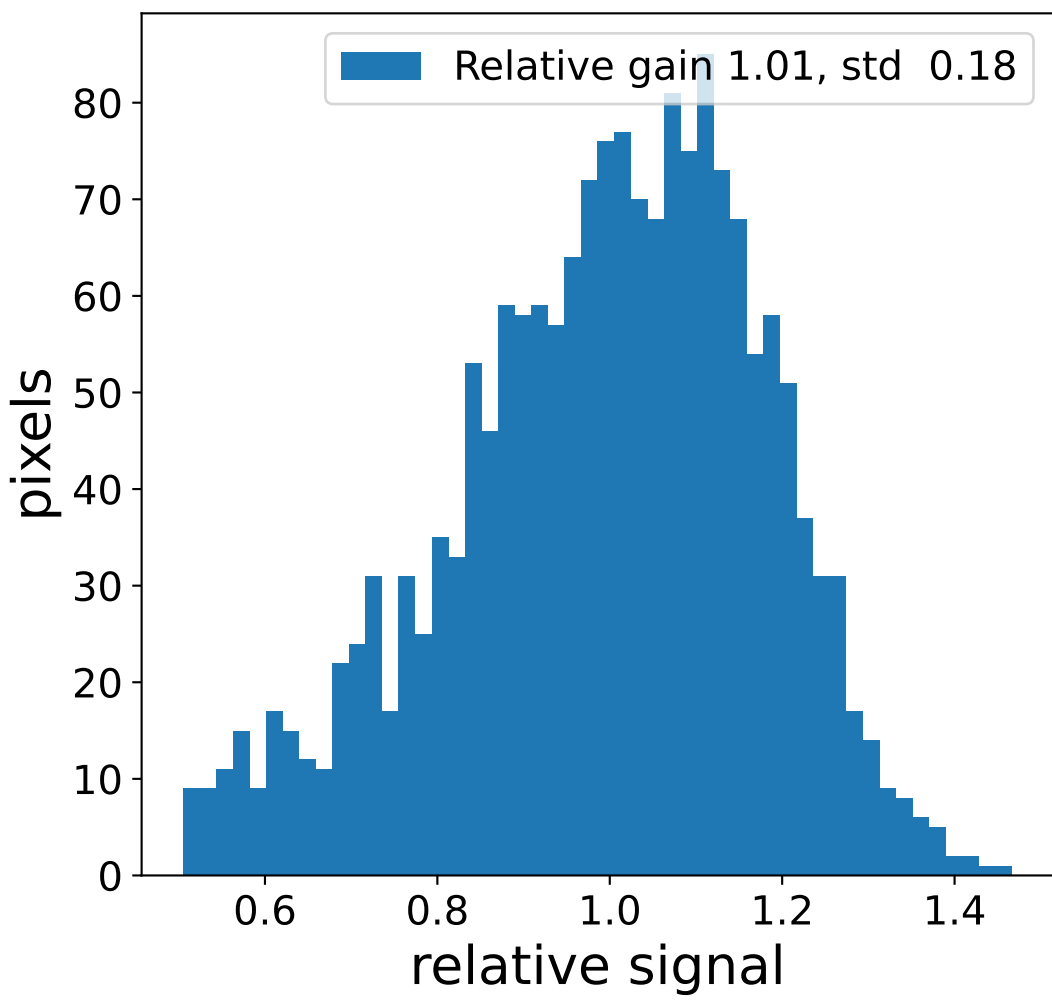

Run 4382

Run 4382

Run 4382 channel: HG

FF sample of 539 events

pedestal sample of 10000 events

Run 4382 channel: LG

FF sample of 539 events

pedestal sample of 10000 events