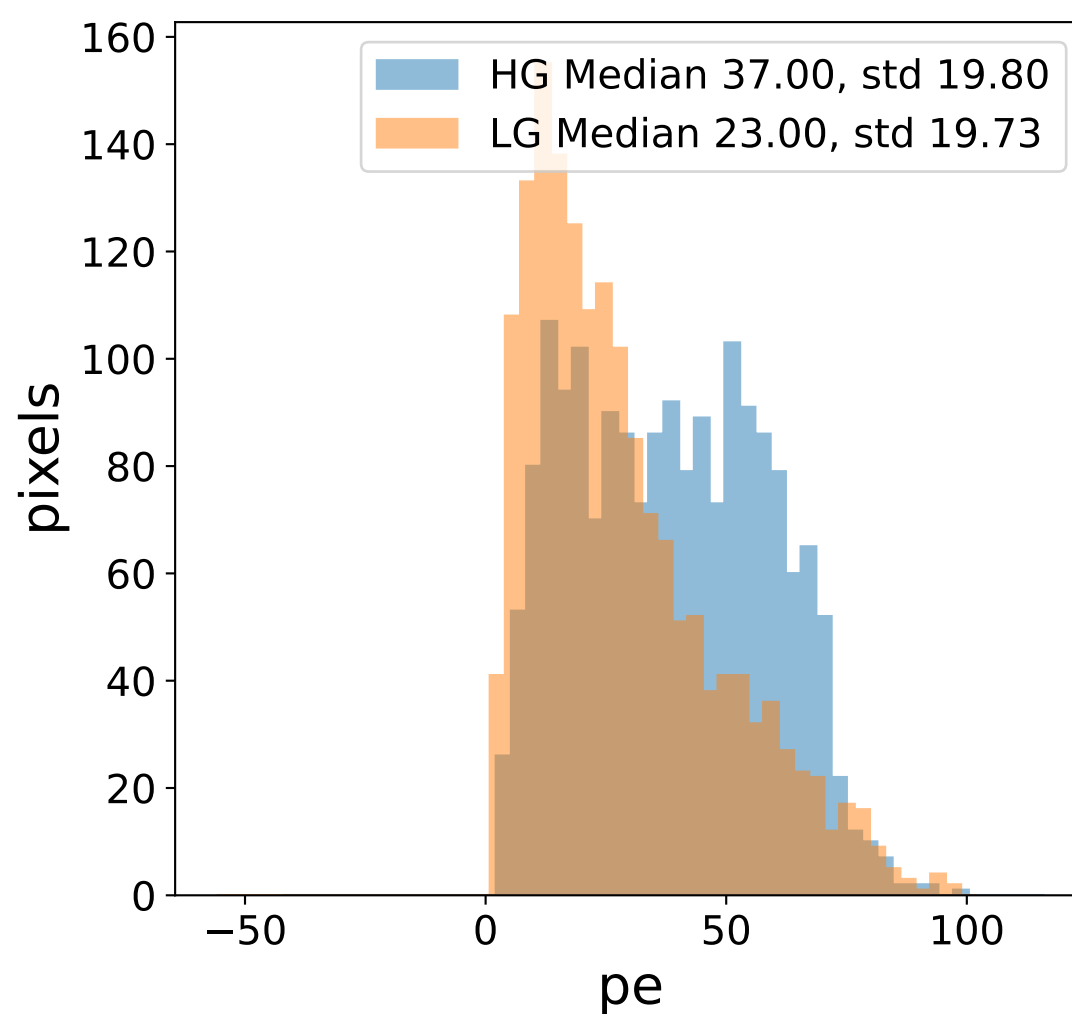

Run 4382

Run 4382

Run 4382 channel: HG

FF sample of 539 events

pedestal sample of 10000 events

Run 4382 channel: LG

FF sample of 539 events

pedestal sample of 10000 events