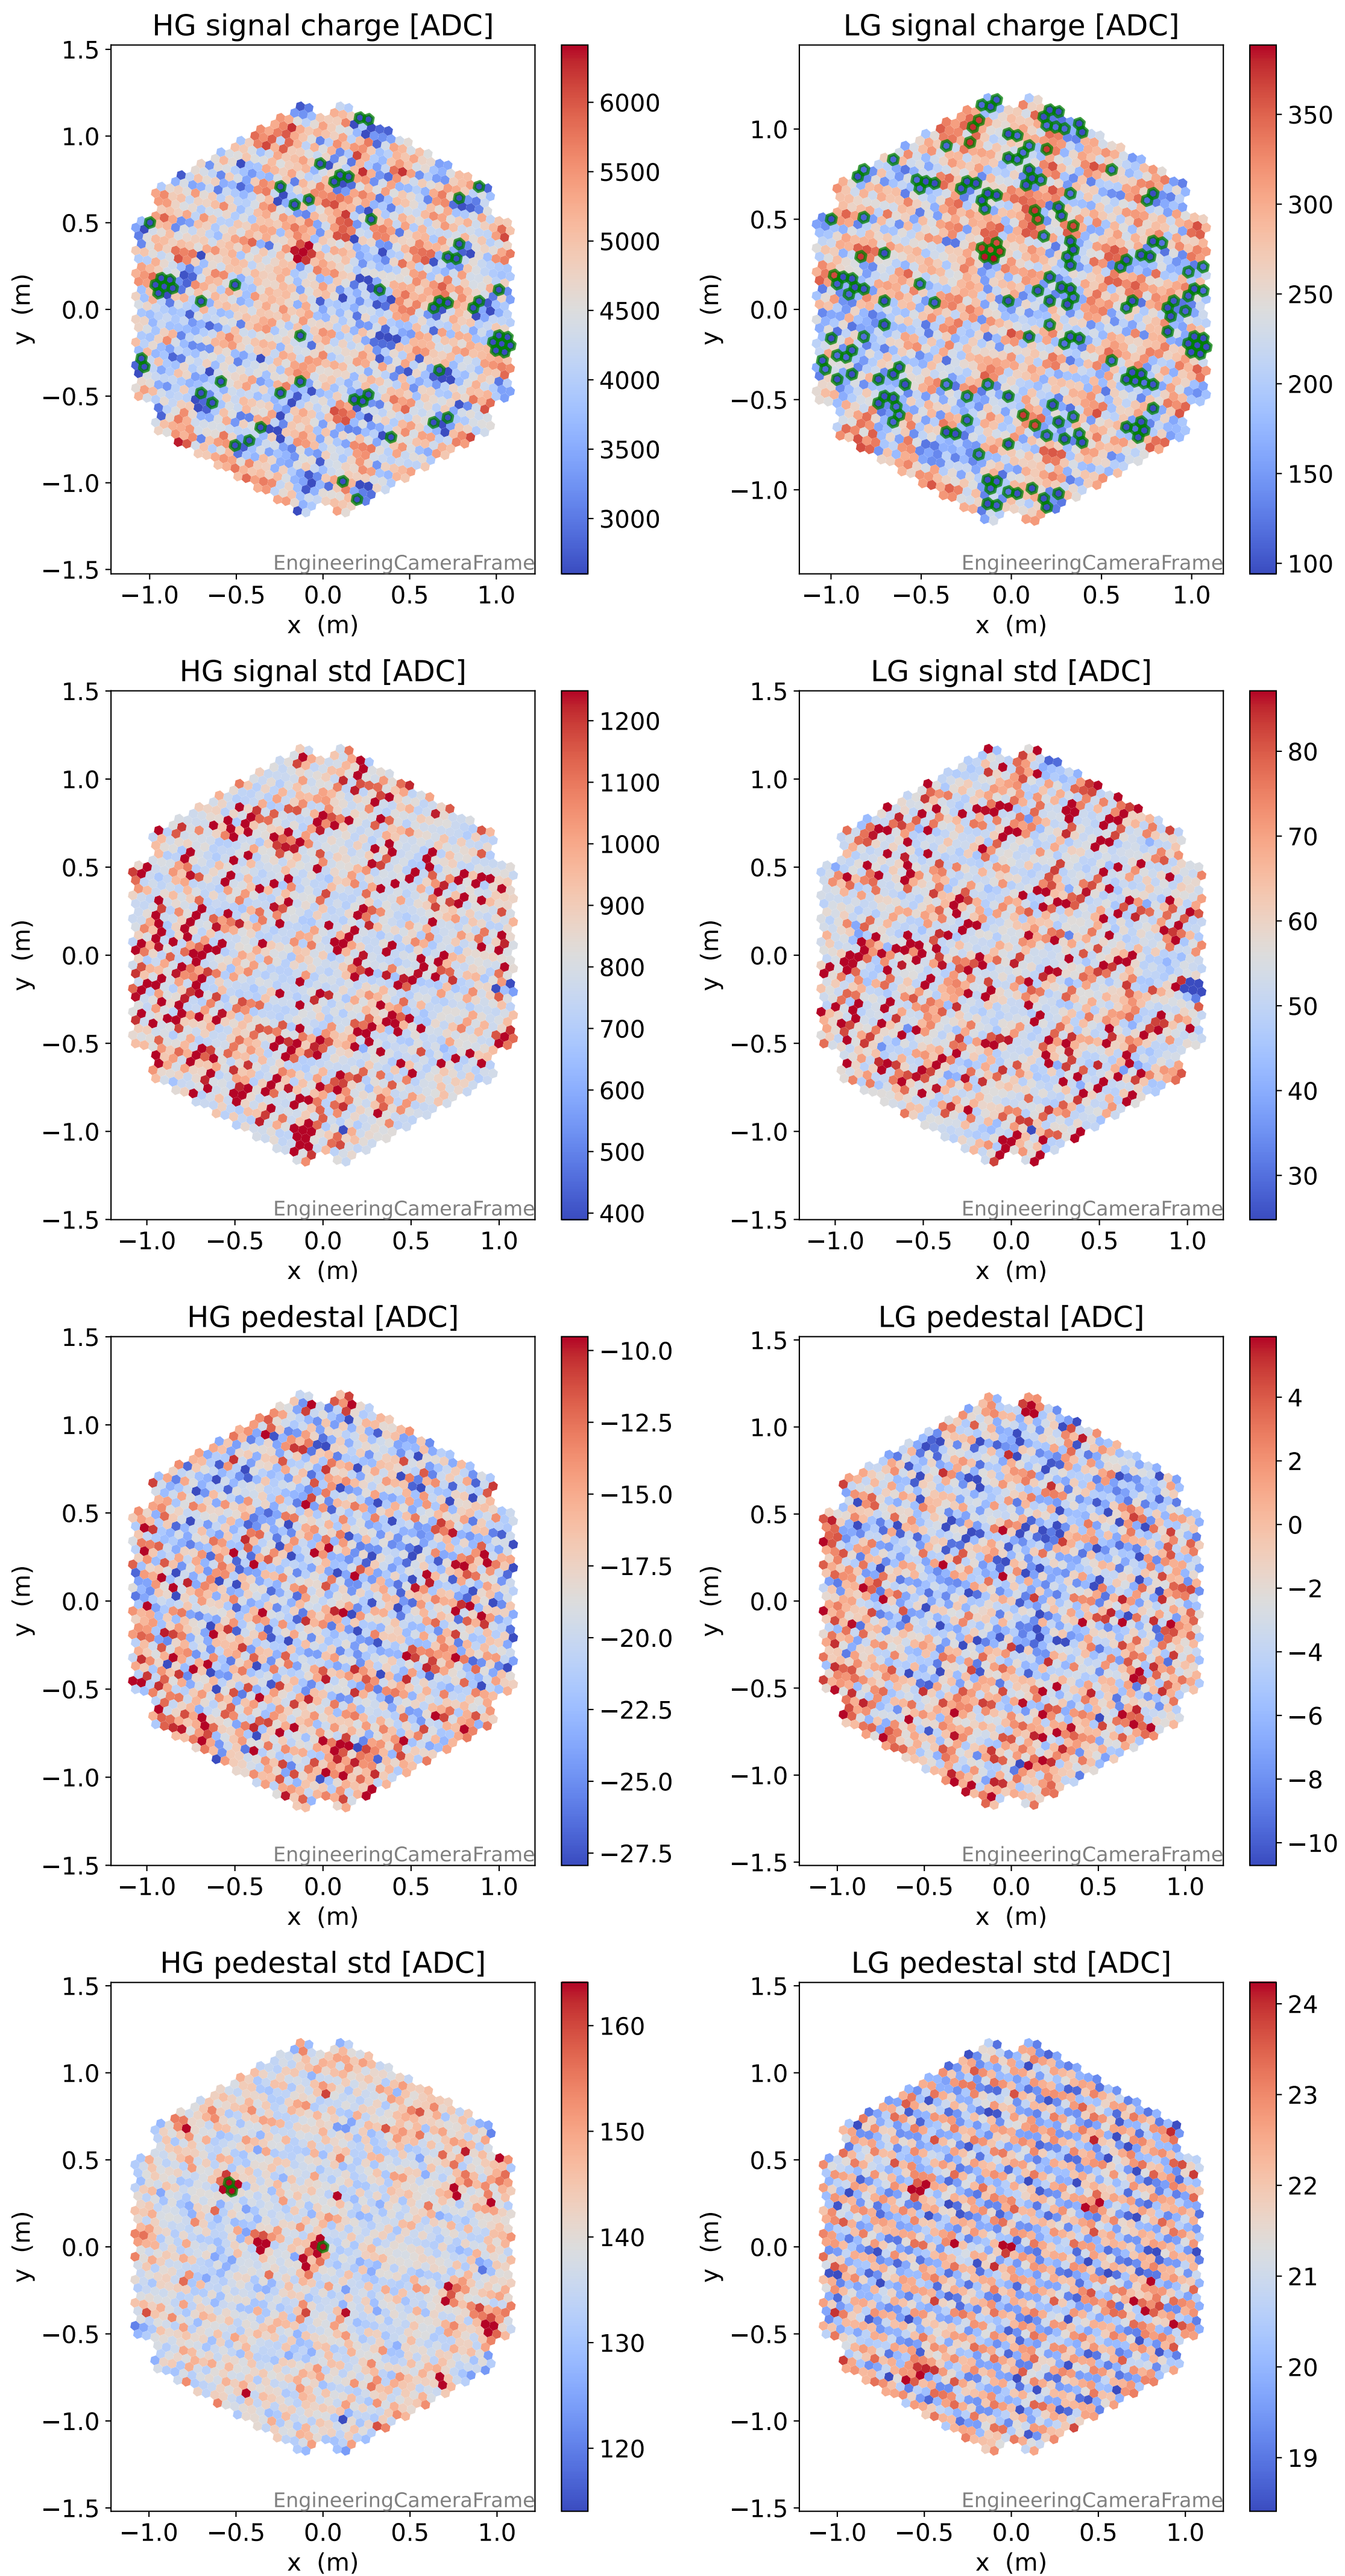

Run 4382

Run 4382

Run 4382 channel: HG

FF sample of 539 events

pedestal sample of 10000 events

Run 4382 channel: LG

FF sample of 539 events

pedestal sample of 10000 events