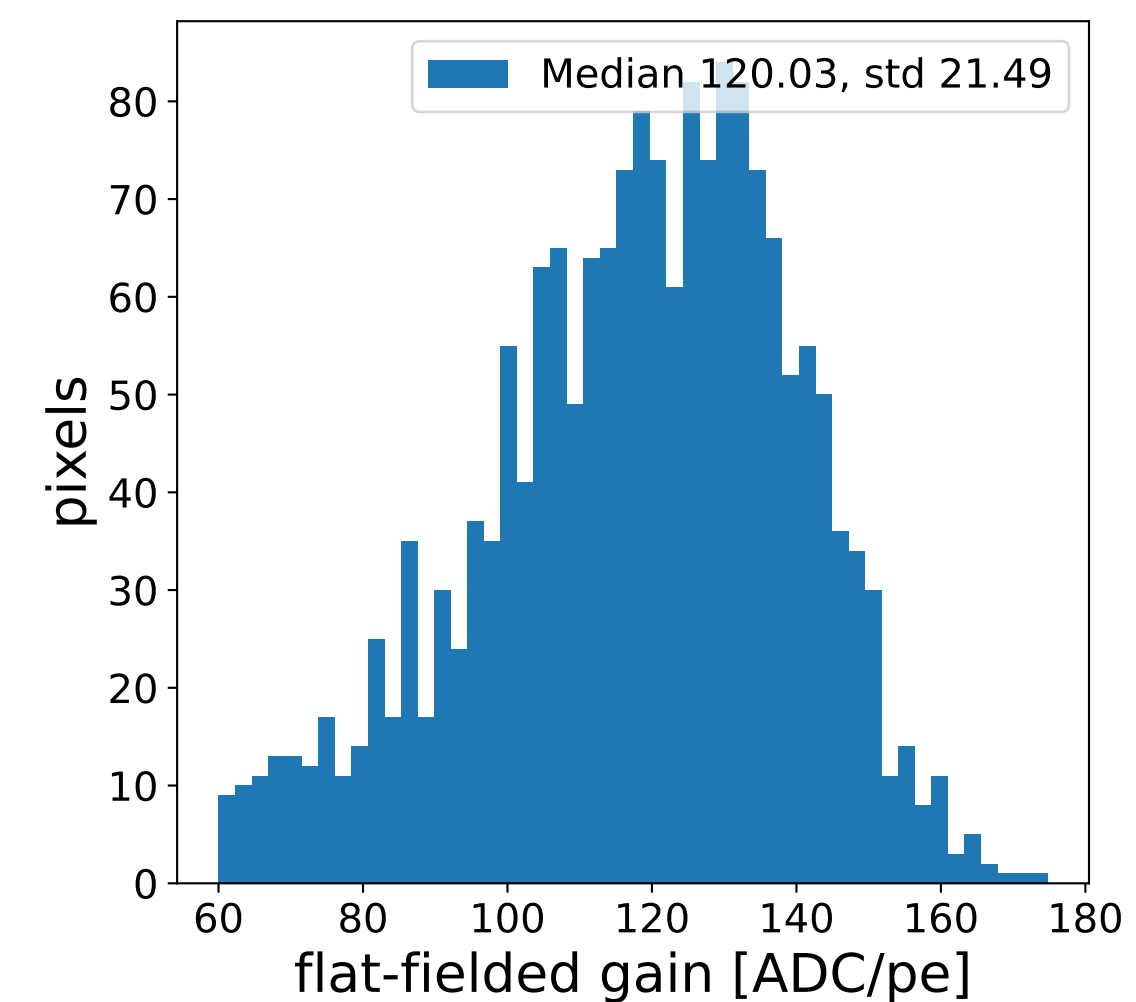

Run 4382

Run 4382

Run 4382 channel: HG

FF sample of 539 events

pedestal sample of 10000 events

Run 4382 channel: LG

FF sample of 539 events

pedestal sample of 10000 events