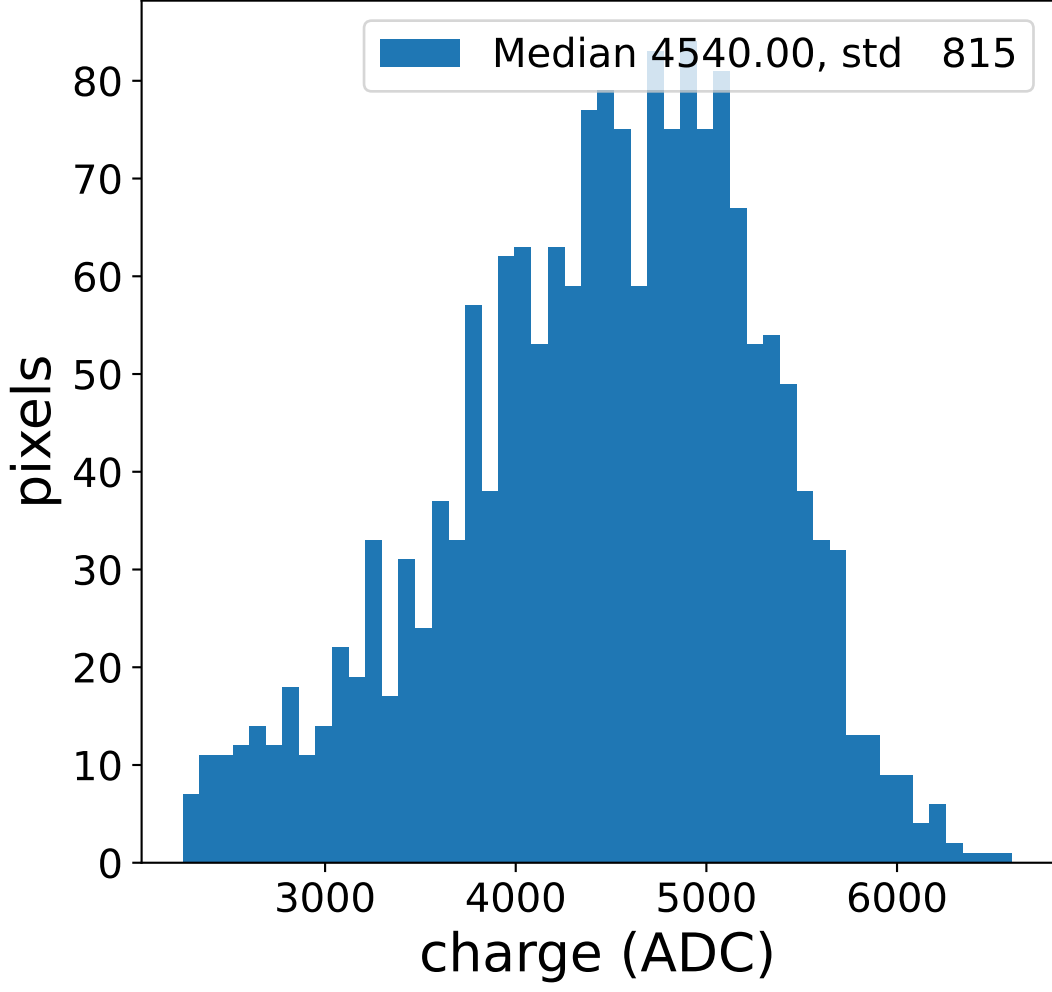

Run 4382

Run 4382

Run 4382 channel: HG

FF sample of 539 events

pedestal sample of 10000 events

Run 4382 channel: LG

FF sample of 539 events

pedestal sample of 10000 events