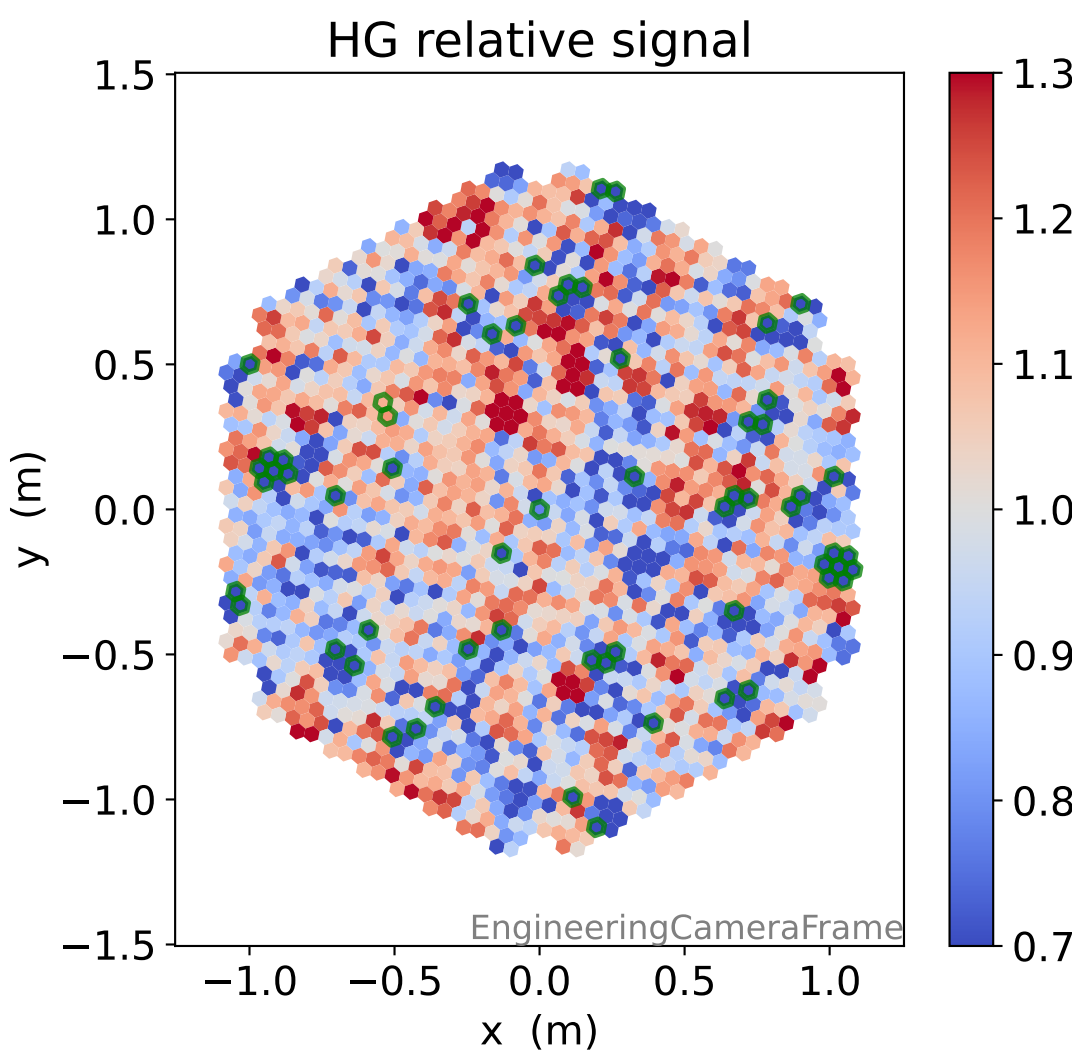

Run 4382

Run 4382

Run 4382 channel: HG

FF sample of 539 events

pedestal sample of 10000 events

Run 4382 channel: LG

FF sample of 539 events

pedestal sample of 10000 events