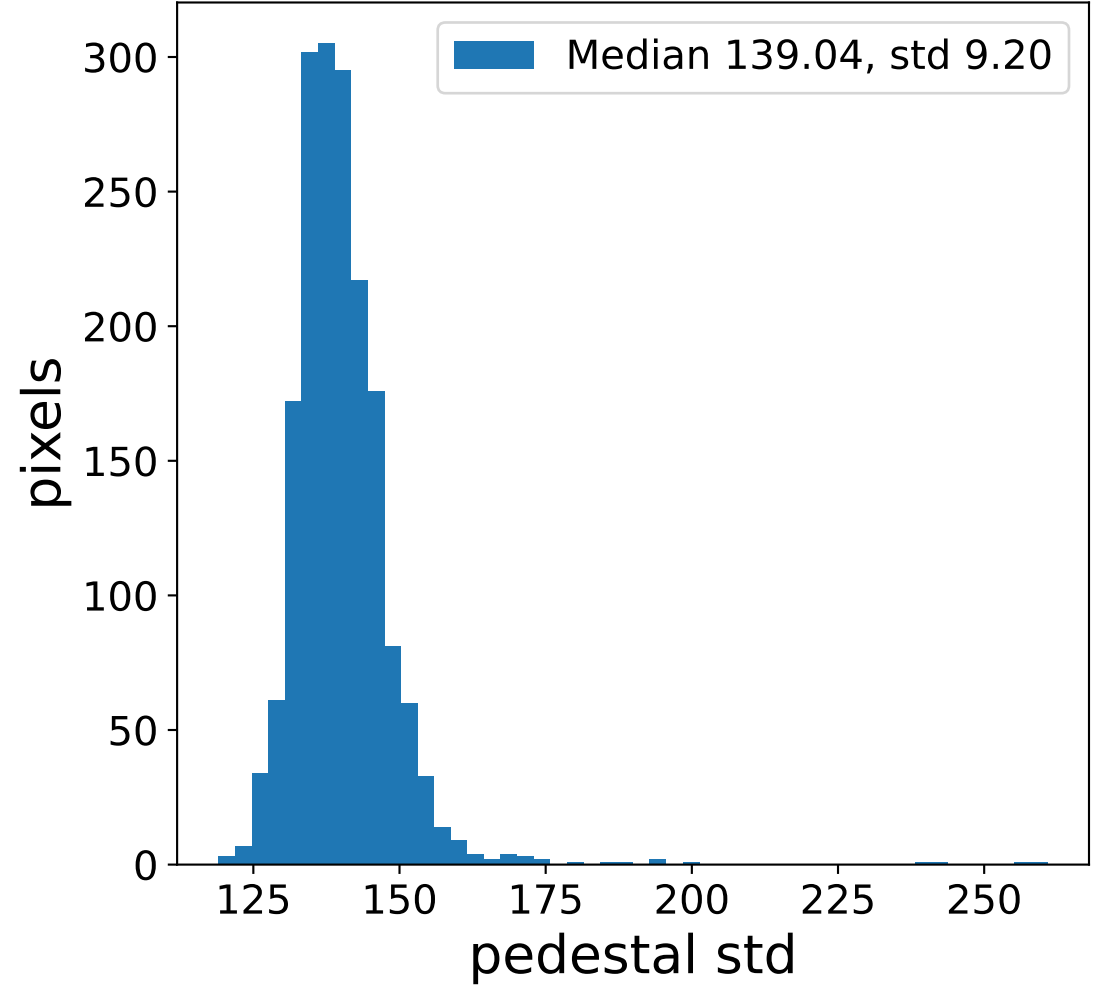

Run 4382

Run 4382

Run 4382 channel: HG

FF sample of 539 events

pedestal sample of 10000 events

Run 4382 channel: LG

FF sample of 539 events

pedestal sample of 10000 events