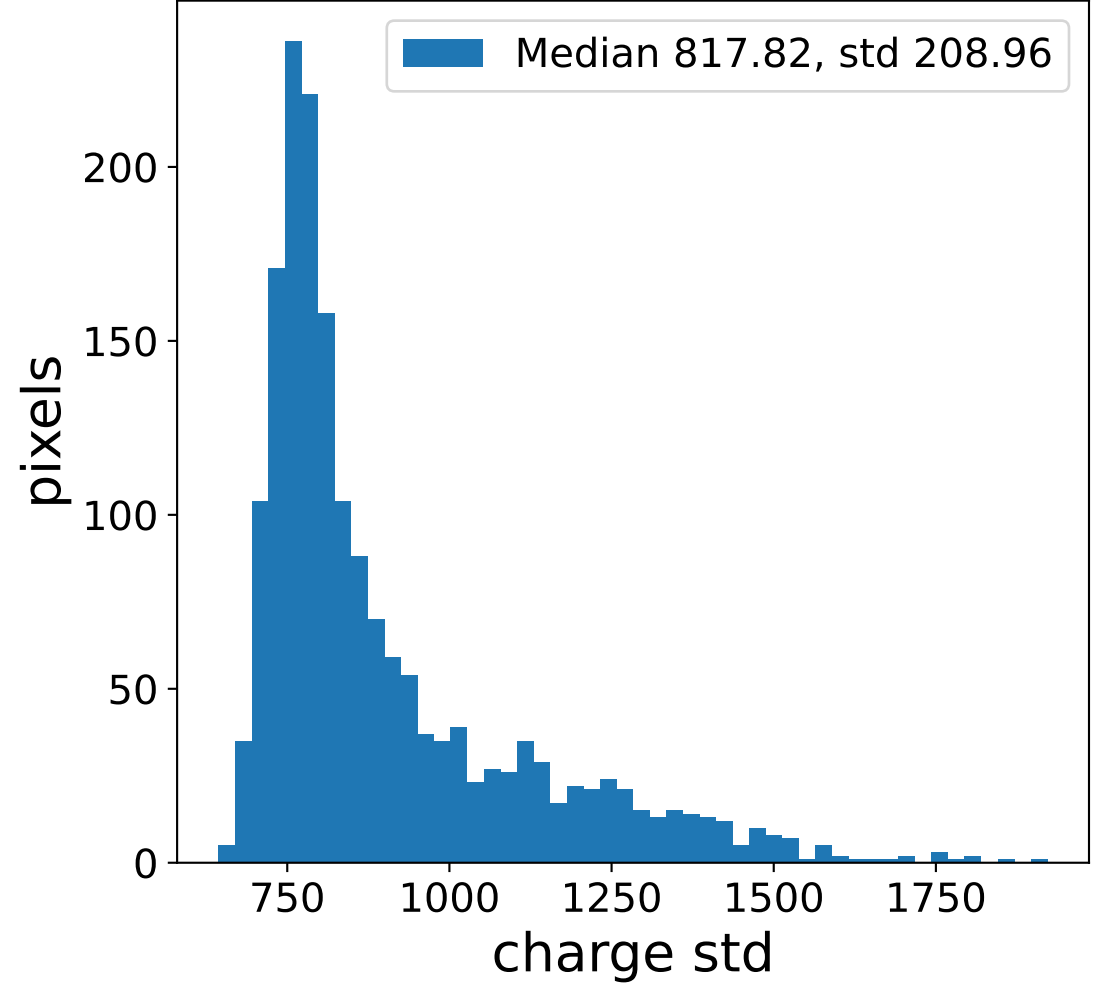

Run 4382

Run 4382

Run 4382 channel: HG

FF sample of 539 events

pedestal sample of 10000 events

Run 4382 channel: LG

FF sample of 539 events

pedestal sample of 10000 events