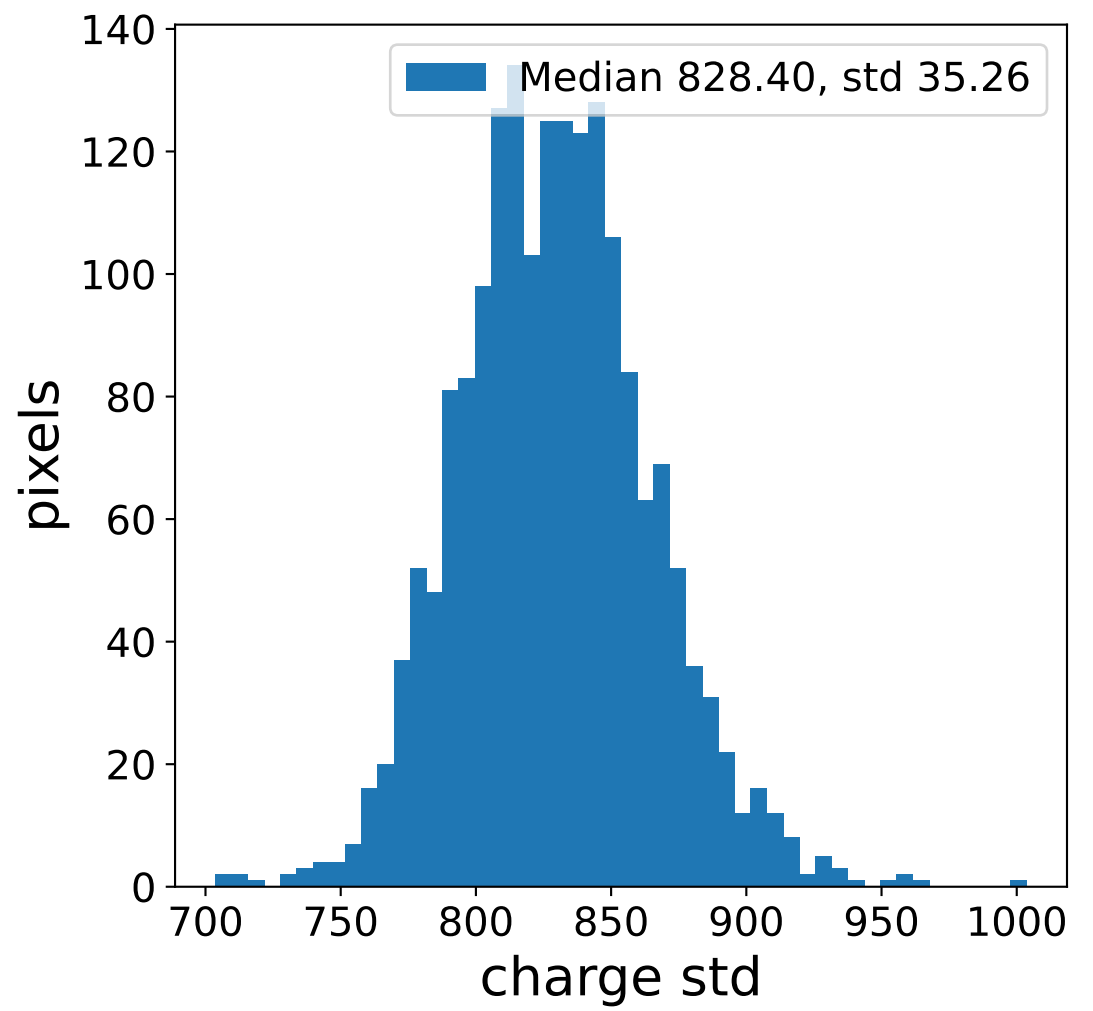

## pedestal sample of 10000 events