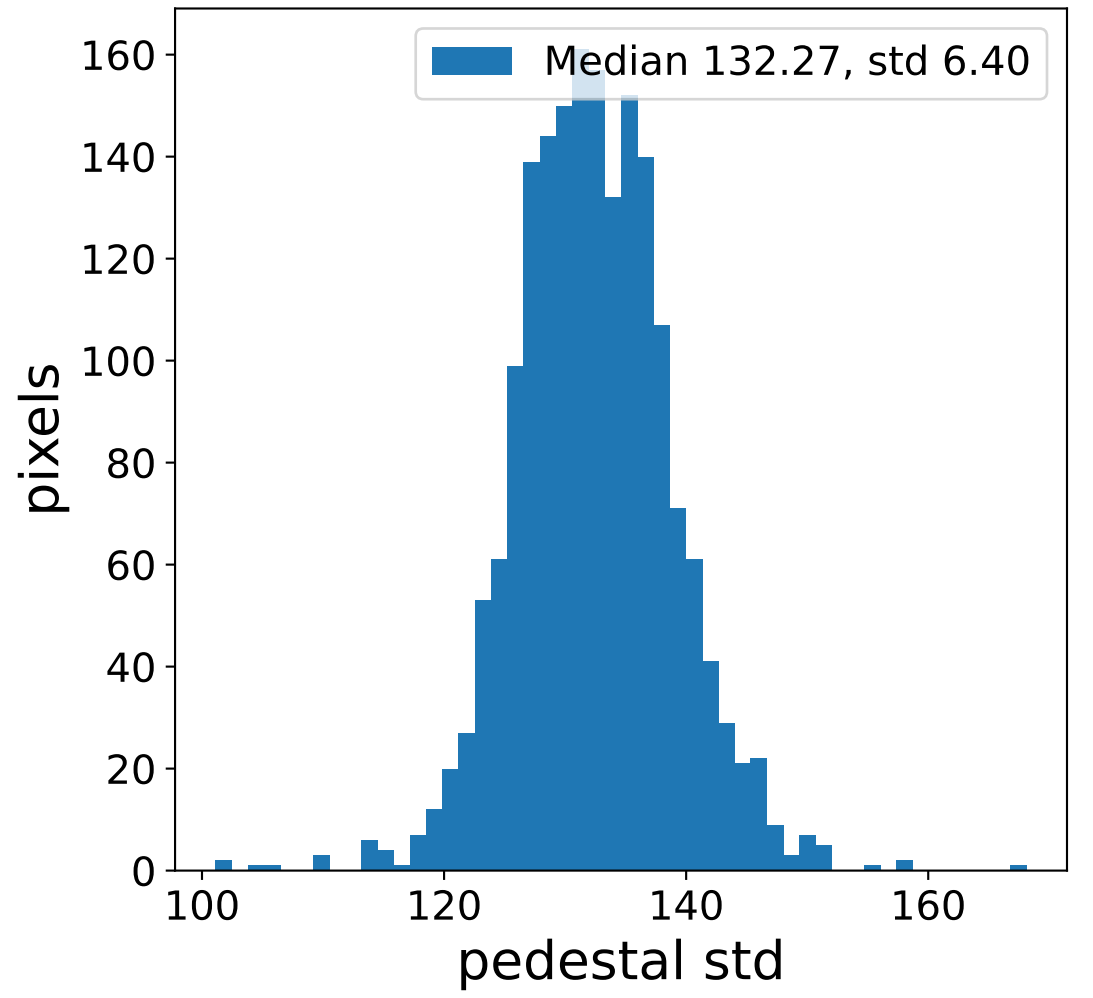

## pedestal sample of 10000 events