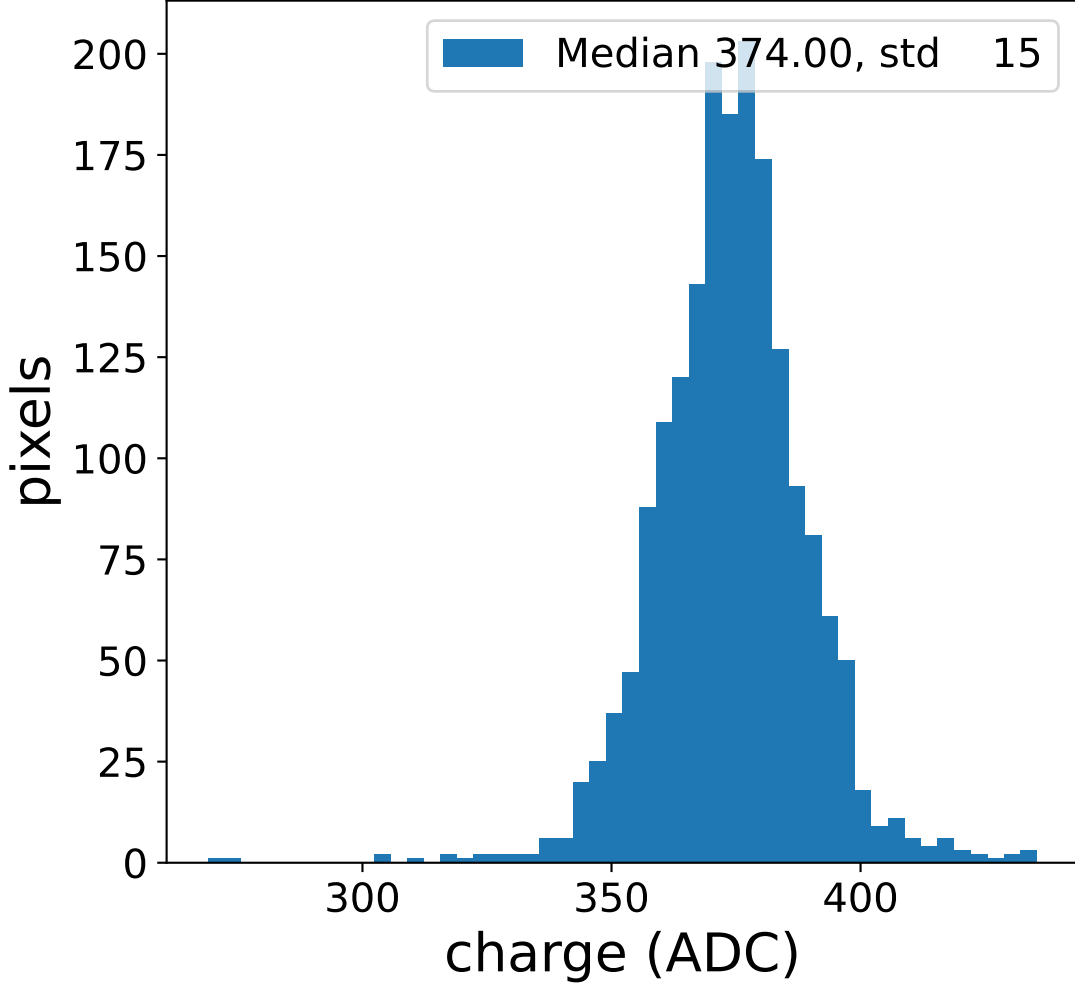

Run 4405 channel: LG

FF sample of 10000 events