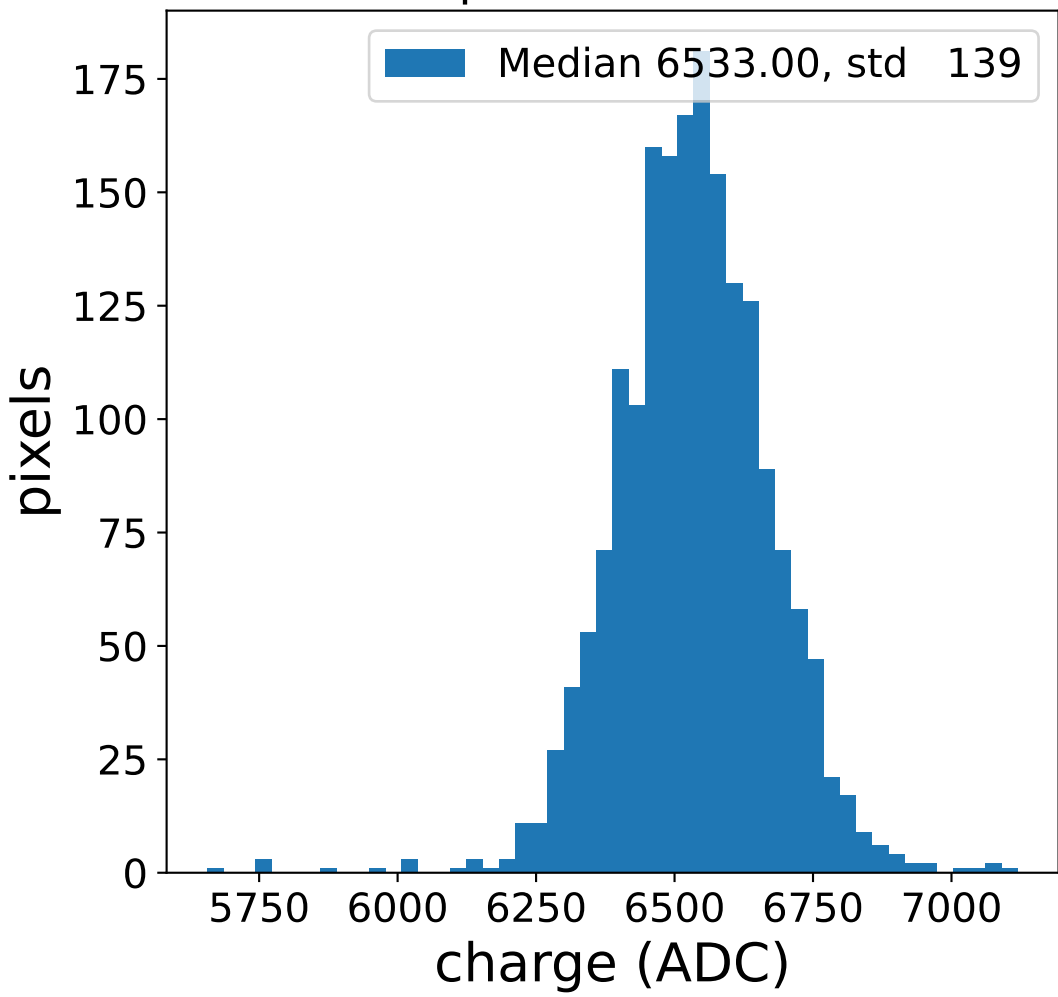

## pedestal sample of 10000 events