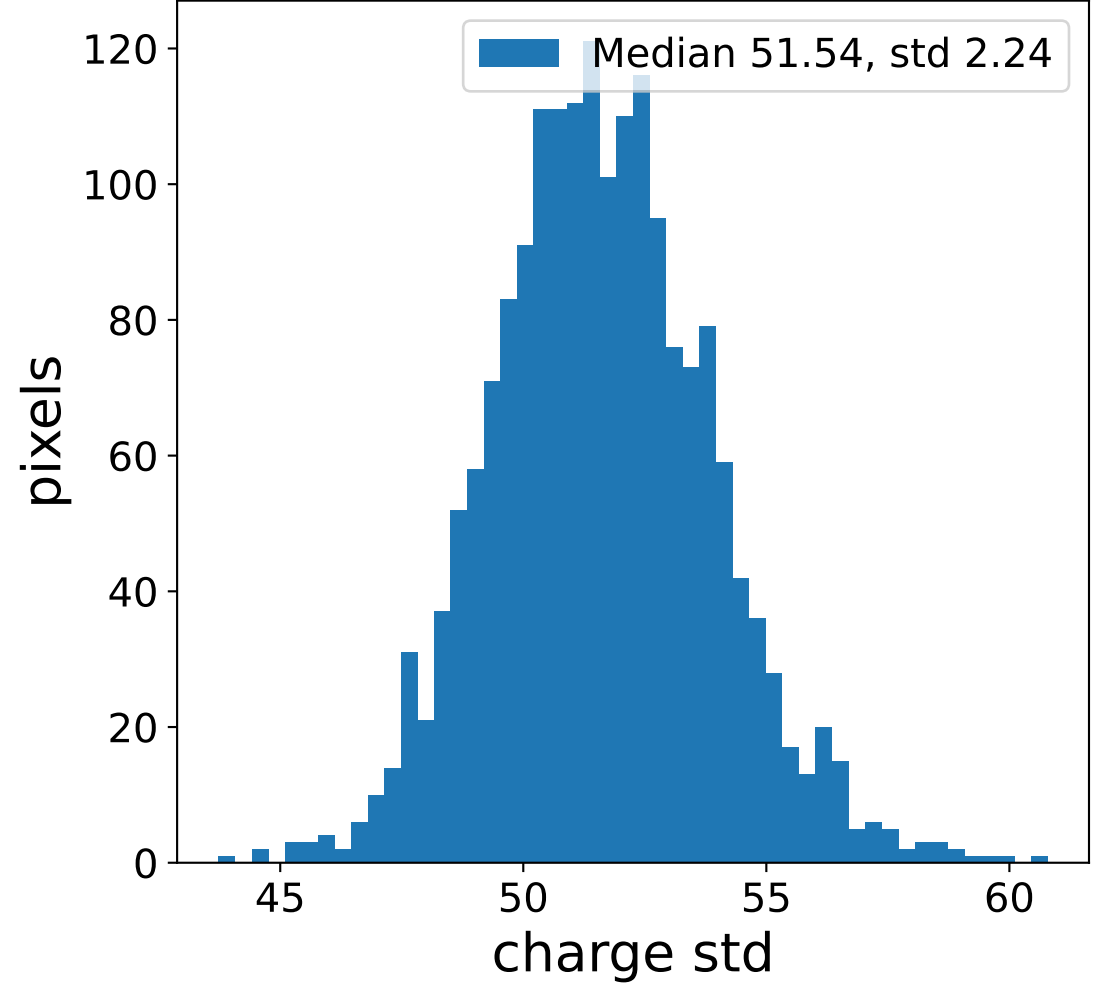

Run 4405 channel: LG

FF sample of 10000 events