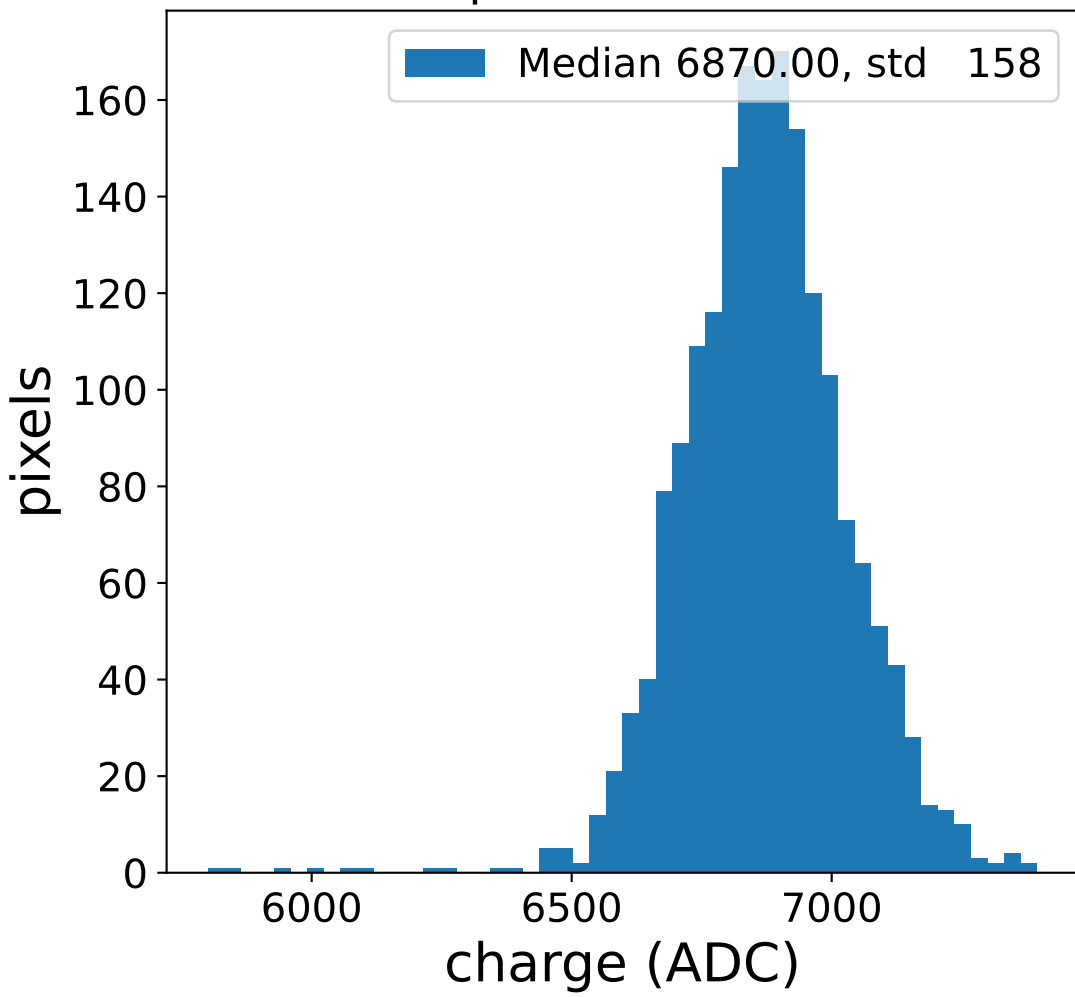

## pedestal sample of 10000 events