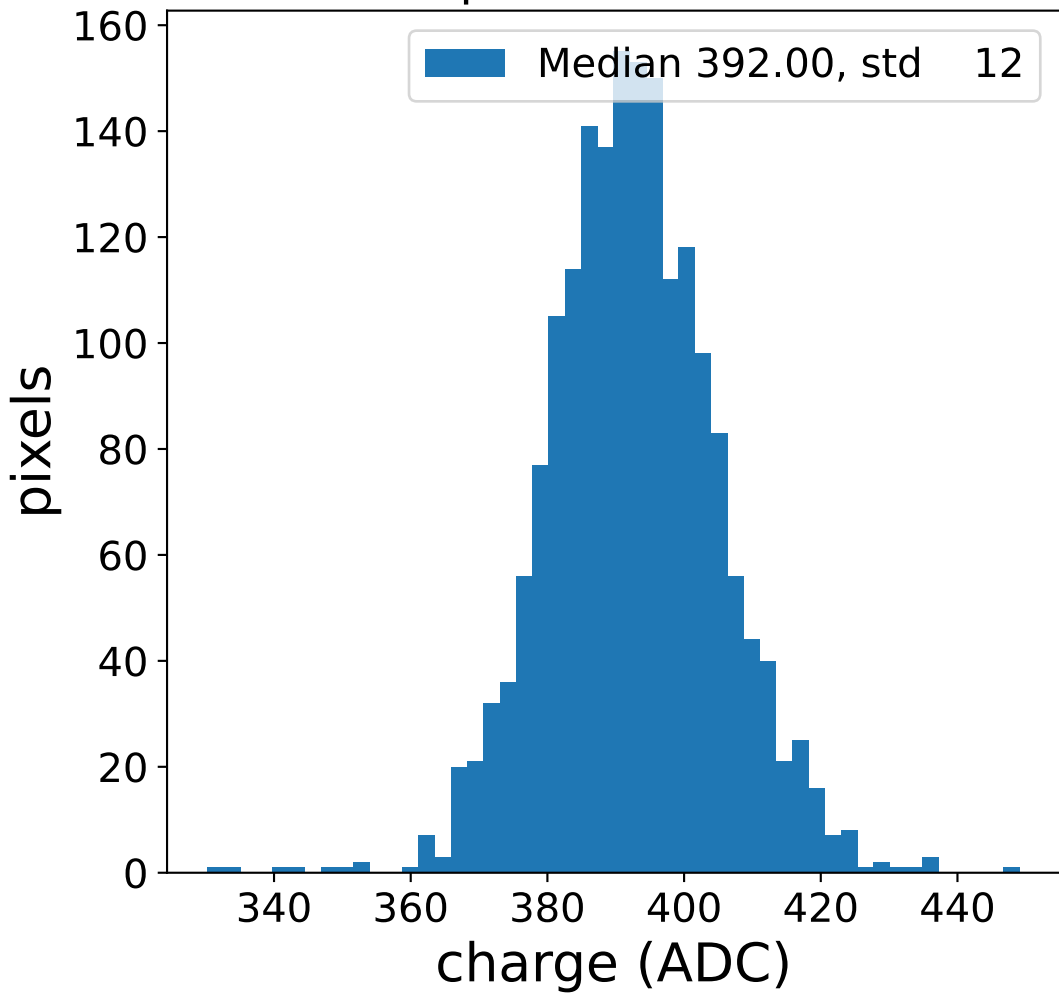

Run 4592 channel: LG

FF sample of 10000 events