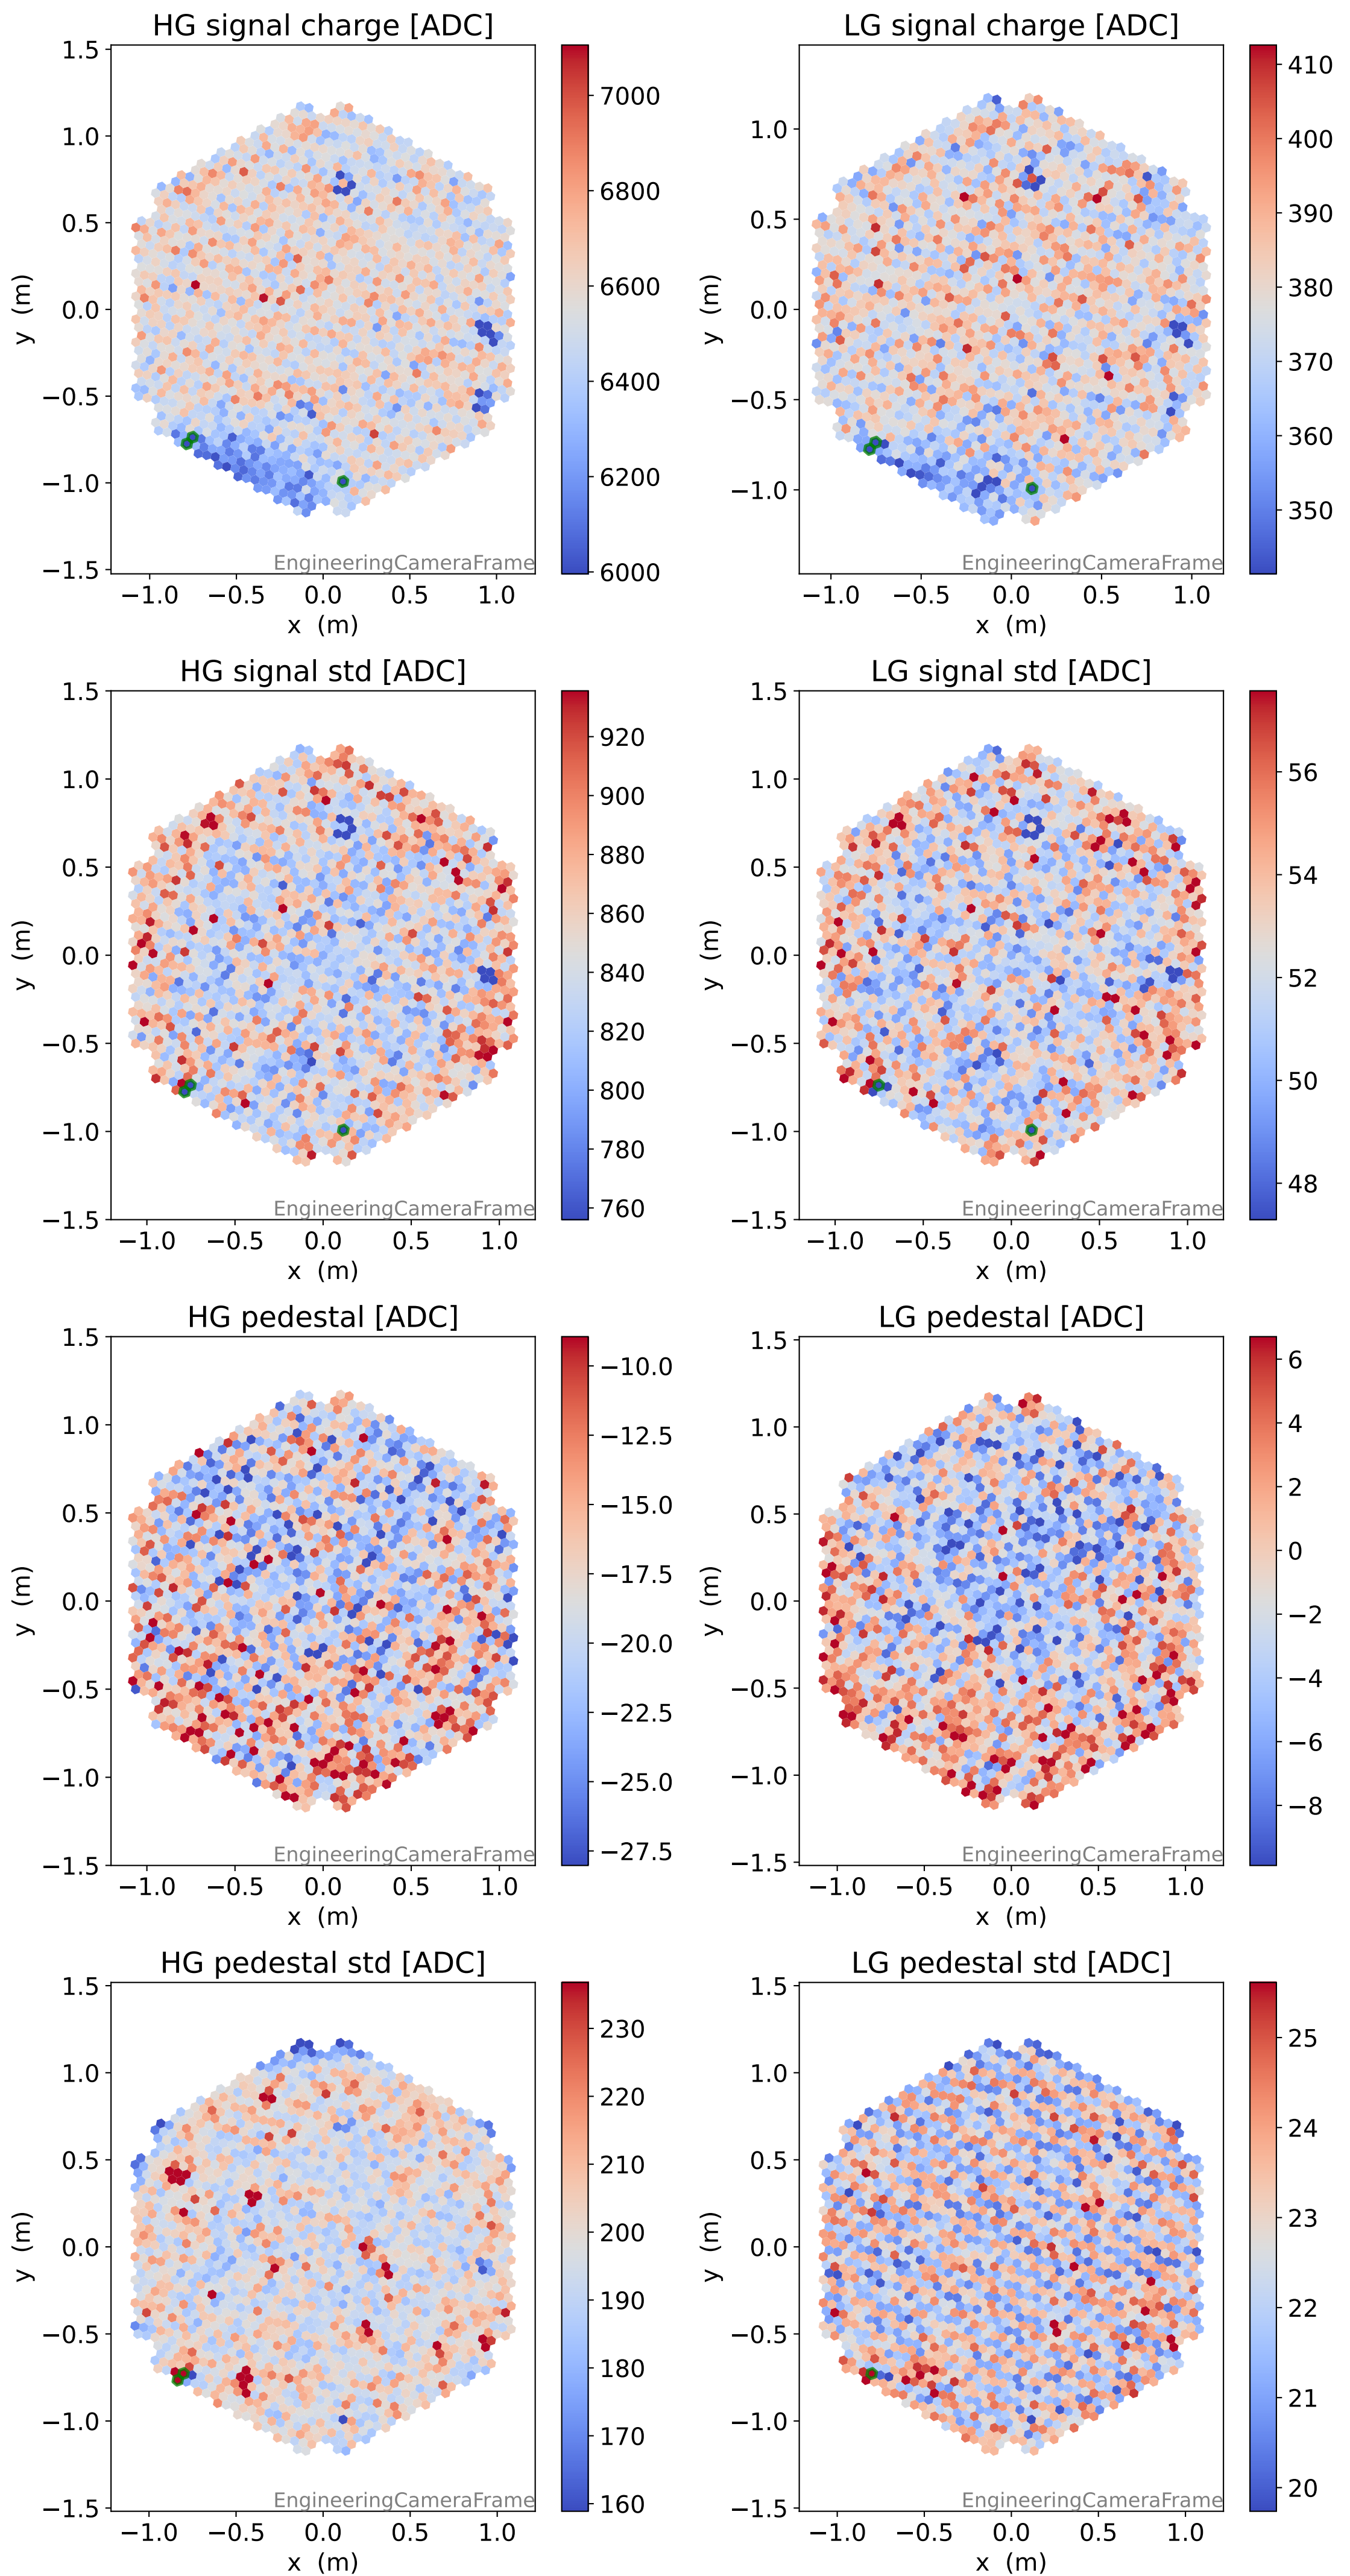

Run 4666

Run 4666

Run 4666 channel: HG

FF sample of 10000 events

pedestal sample of 10000 events

Run 4666 channel: LG

FF sample of 10000 events

pedestal sample of 10000 events