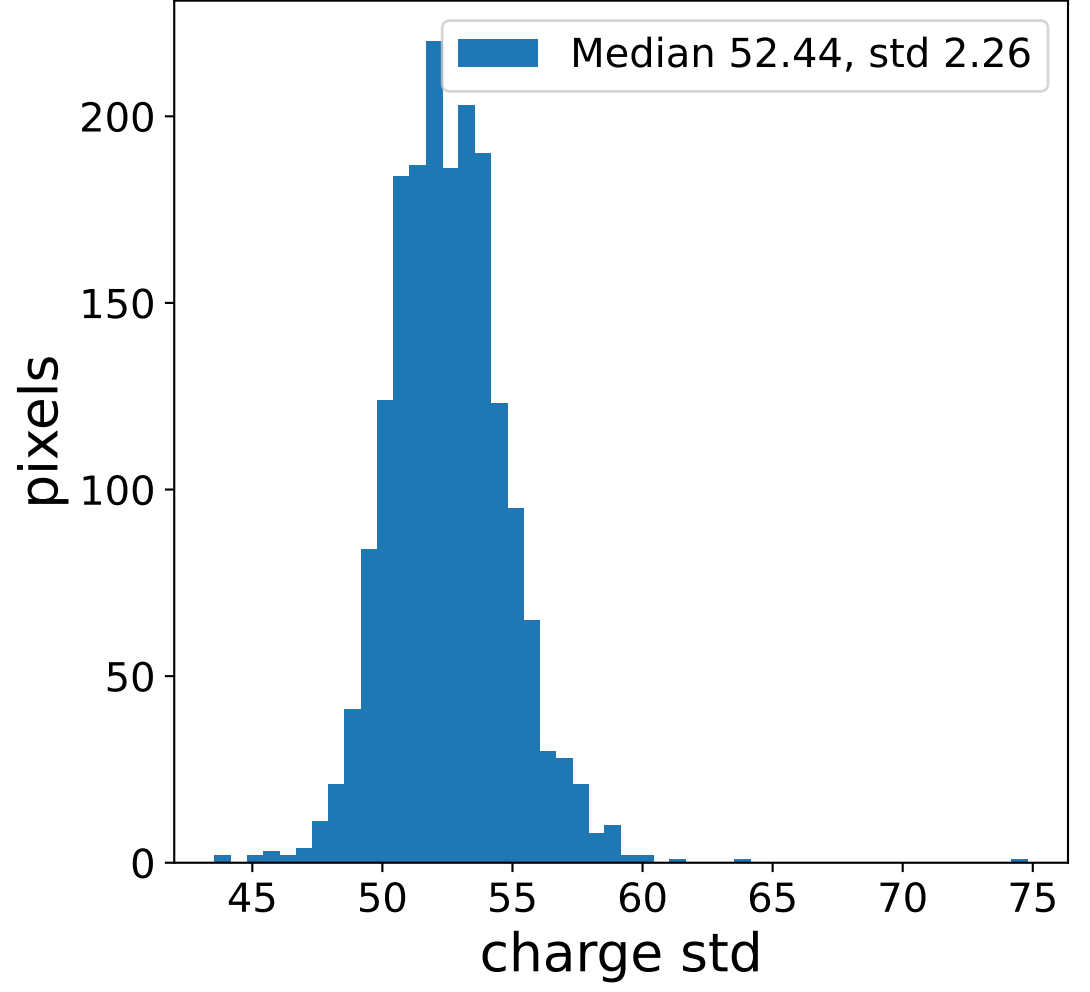

Run 4666

Run 4666

Run 4666 channel: HG

FF sample of 10000 events

pedestal sample of 10000 events

Run 4666 channel: LG

FF sample of 10000 events

pedestal sample of 10000 events