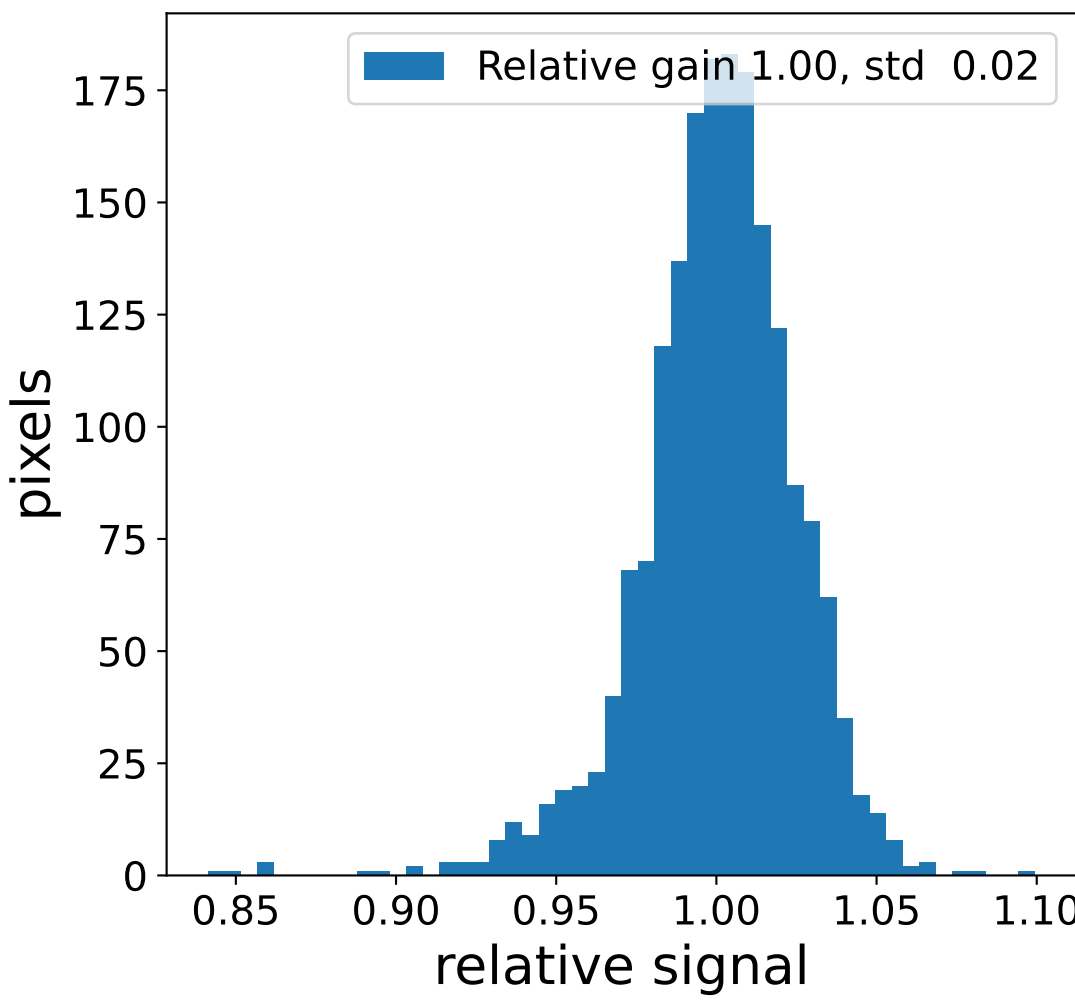

Run 4666

Run 4666

Run 4666 channel: HG

FF sample of 10000 events

pedestal sample of 10000 events

Run 4666 channel: LG

FF sample of 10000 events

pedestal sample of 10000 events