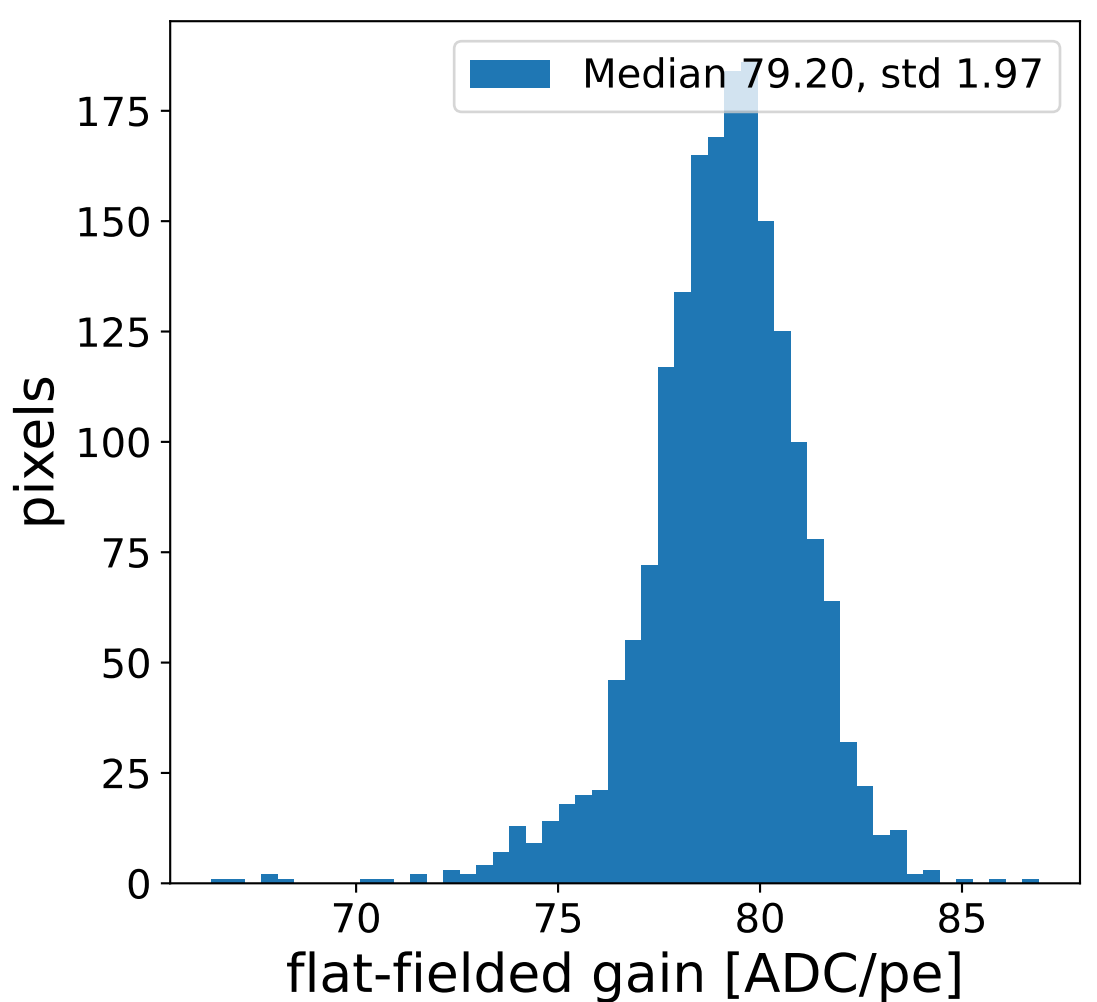

Run 4666

Run 4666

Run 4666 channel: HG

FF sample of 10000 events

pedestal sample of 10000 events

Run 4666 channel: LG

FF sample of 10000 events

pedestal sample of 10000 events