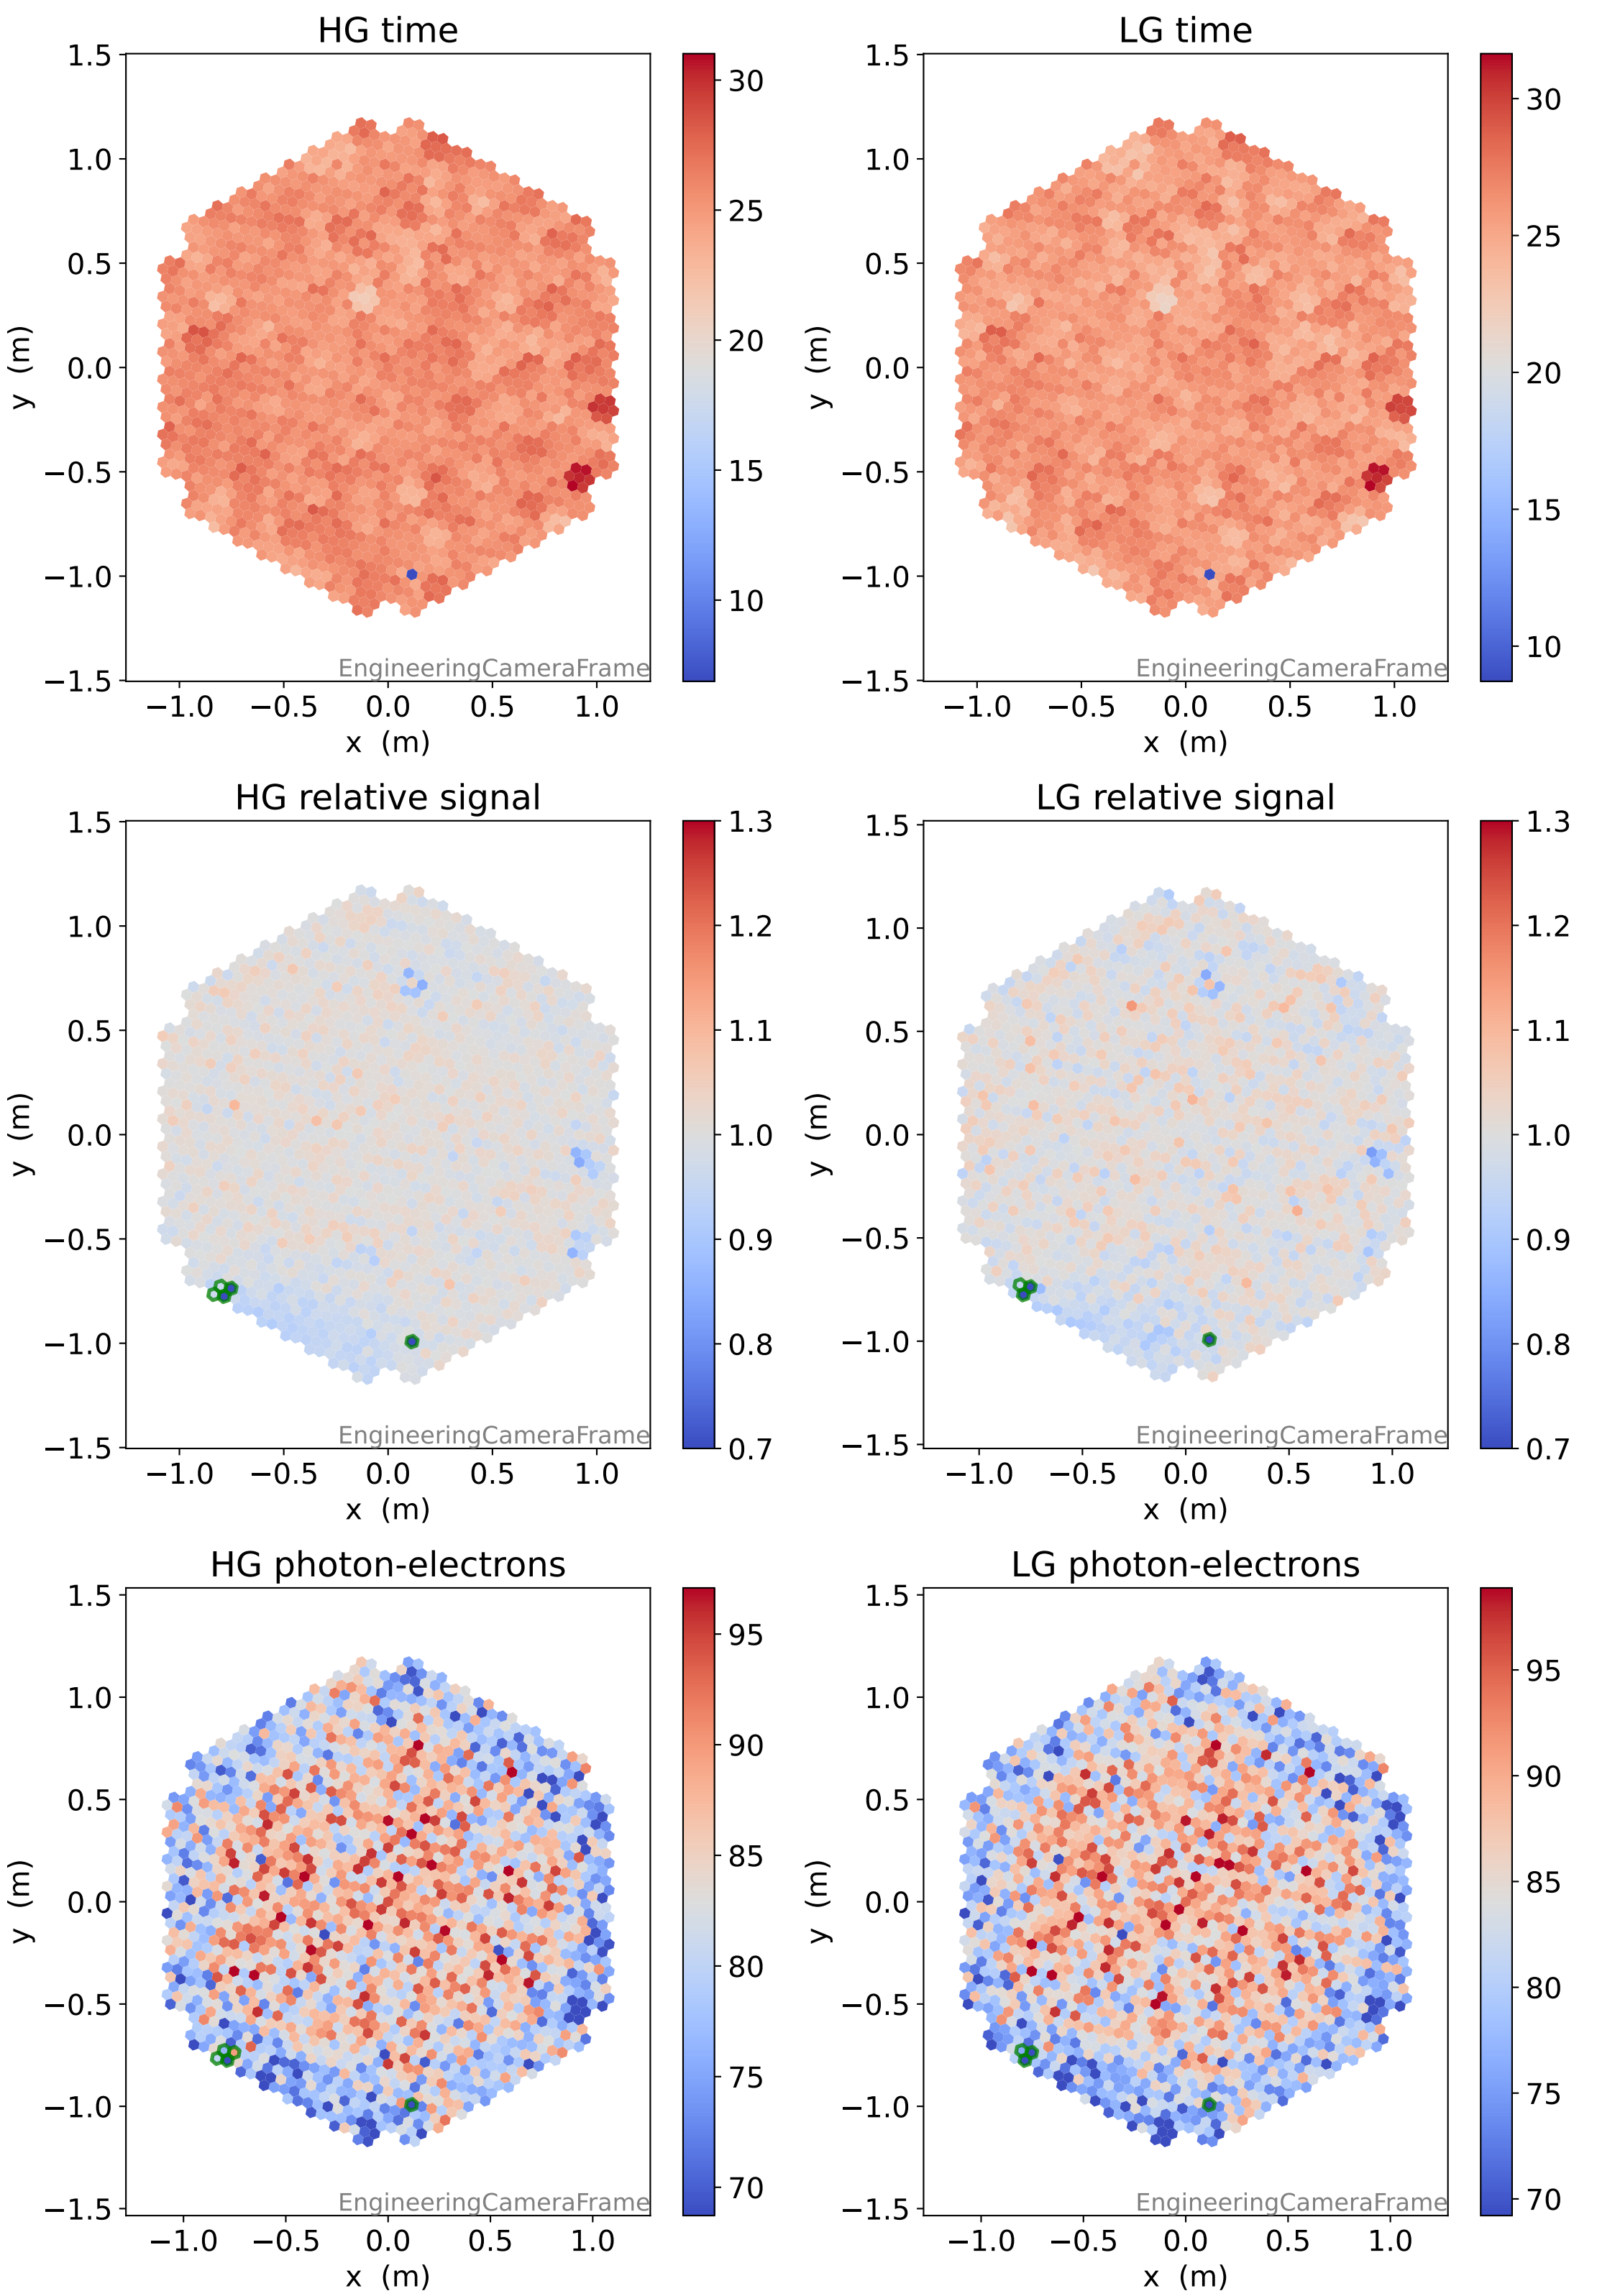

Run 4666

Run 4666

Run 4666 channel: HG

FF sample of 10000 events

pedestal sample of 10000 events

Run 4666 channel: LG

FF sample of 10000 events

pedestal sample of 10000 events