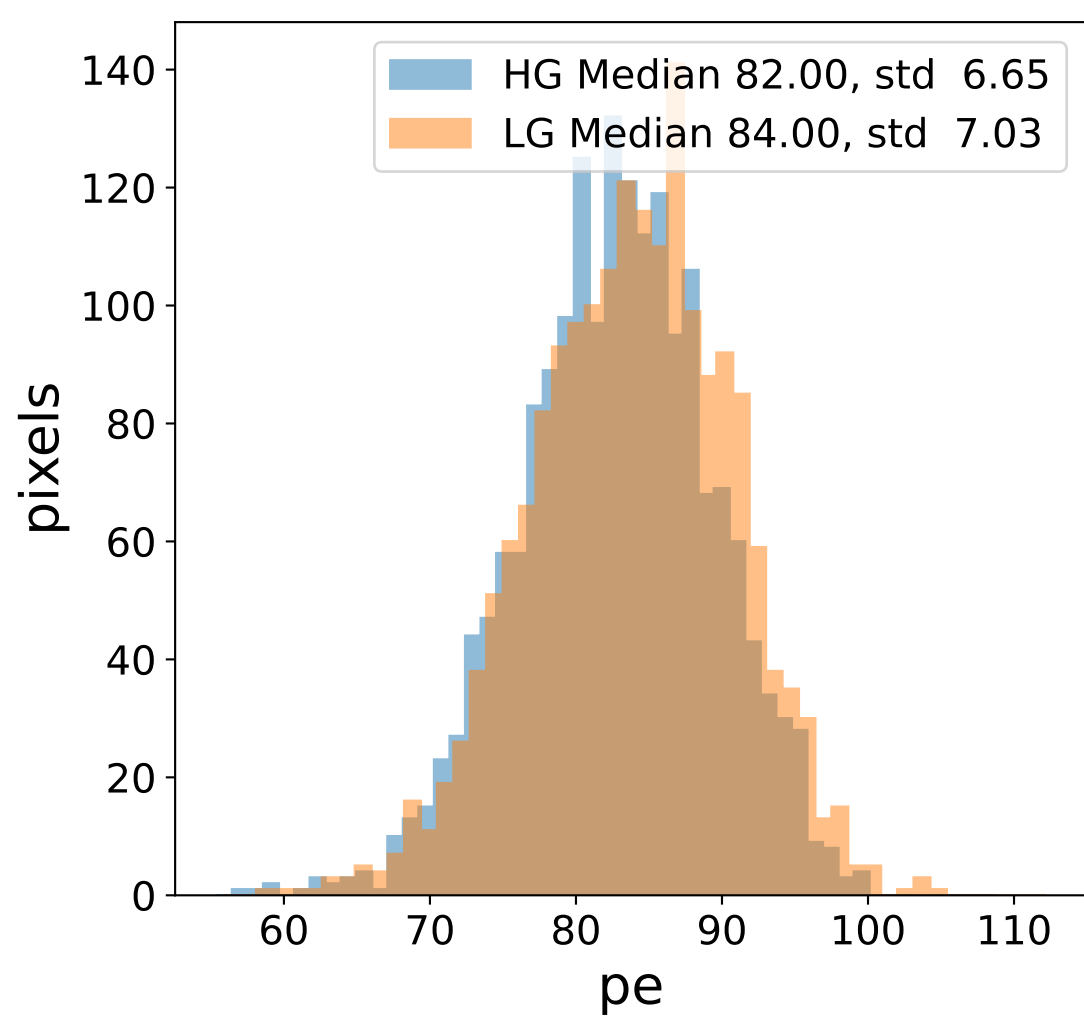

Run 4666

Run 4666

Run 4666 channel: HG

FF sample of 10000 events

pedestal sample of 10000 events

Run 4666 channel: LG

FF sample of 10000 events

pedestal sample of 10000 events