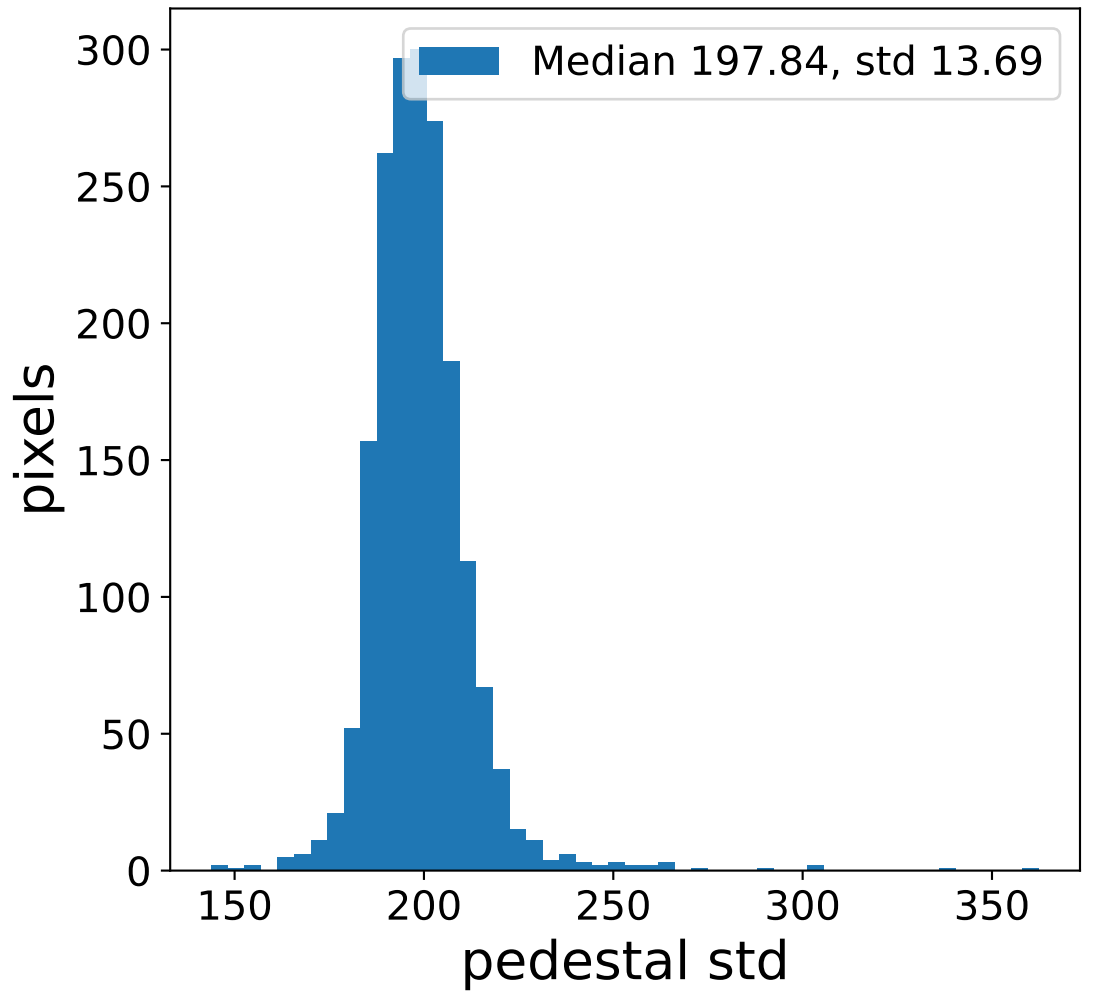

Run 4666

Run 4666

Run 4666 channel: HG

FF sample of 10000 events

pedestal sample of 10000 events

Run 4666 channel: LG

FF sample of 10000 events

pedestal sample of 10000 events