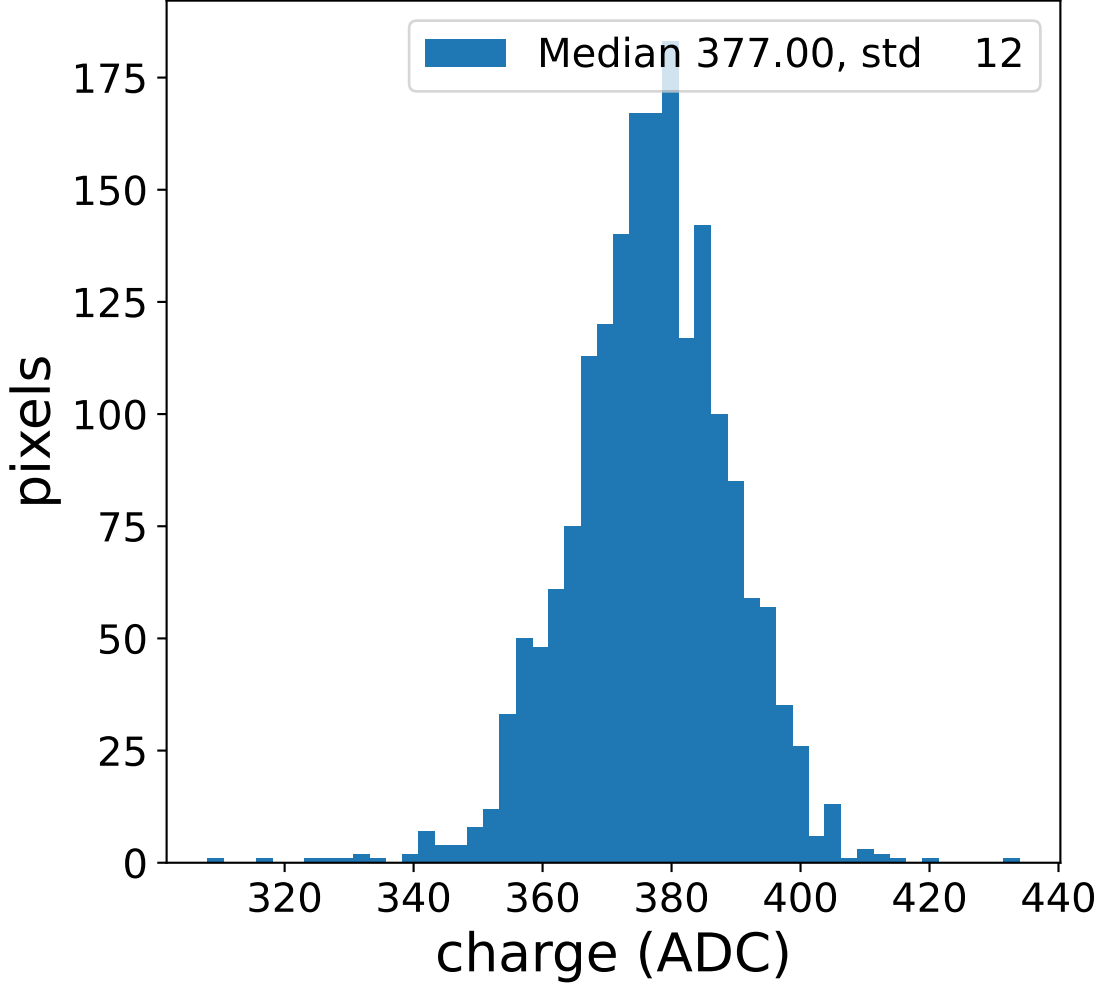

Run 4666

Run 4666

Run 4666 channel: HG

FF sample of 10000 events

pedestal sample of 10000 events

Run 4666 channel: LG

FF sample of 10000 events

pedestal sample of 10000 events