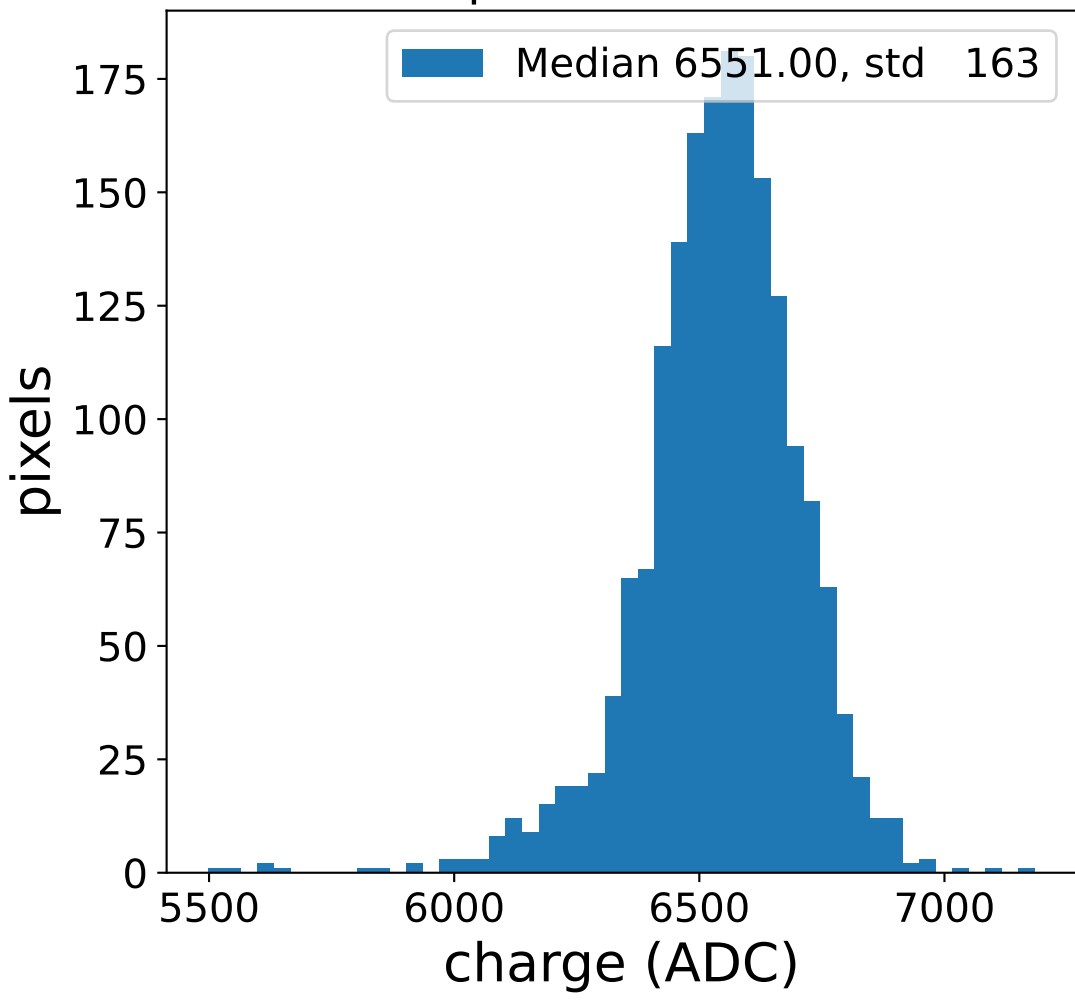

Run 4666

Run 4666

Run 4666 channel: HG

FF sample of 10000 events

pedestal sample of 10000 events

Run 4666 channel: LG

FF sample of 10000 events

pedestal sample of 10000 events