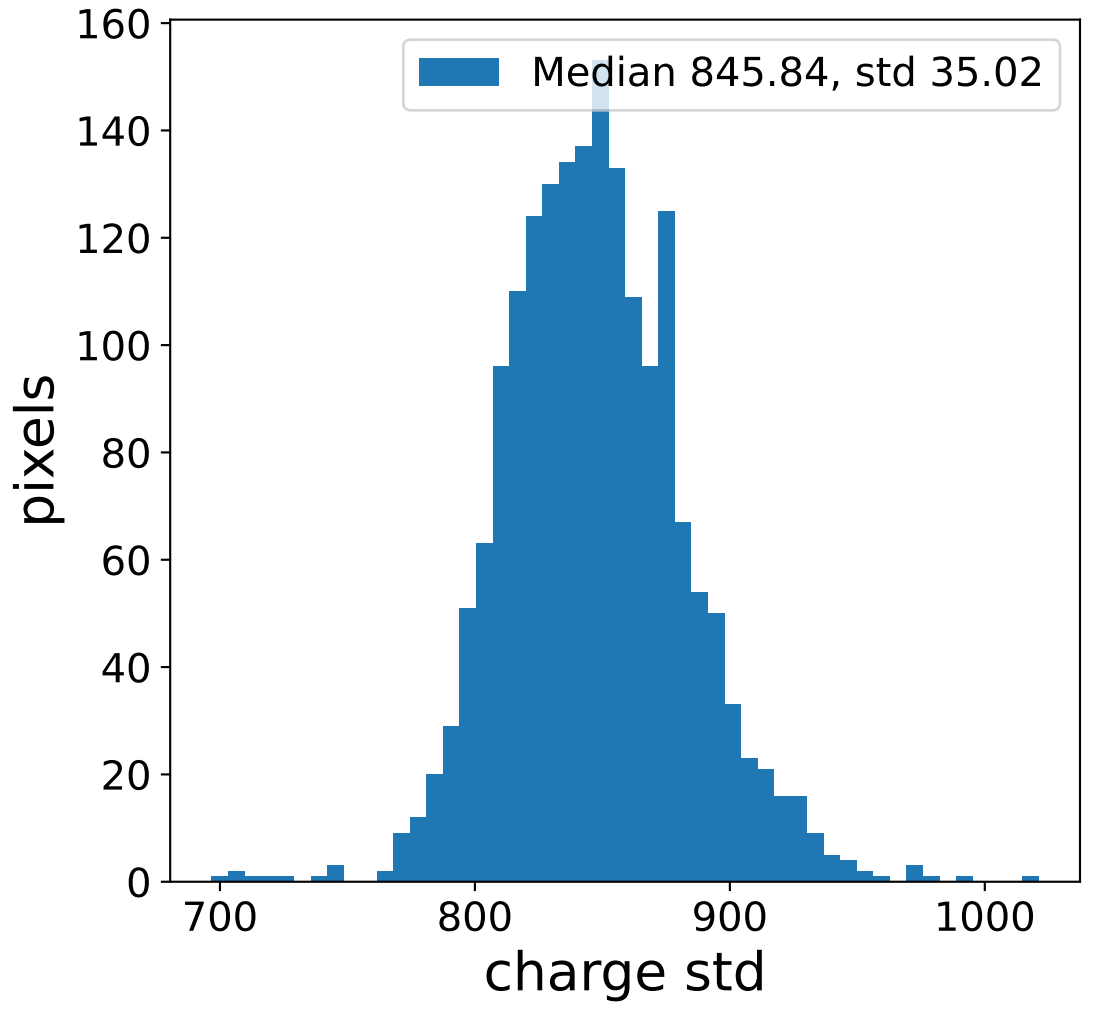

Run 4666

Run 4666

Run 4666 channel: HG

FF sample of 10000 events

pedestal sample of 10000 events

Run 4666 channel: LG

FF sample of 10000 events

pedestal sample of 10000 events