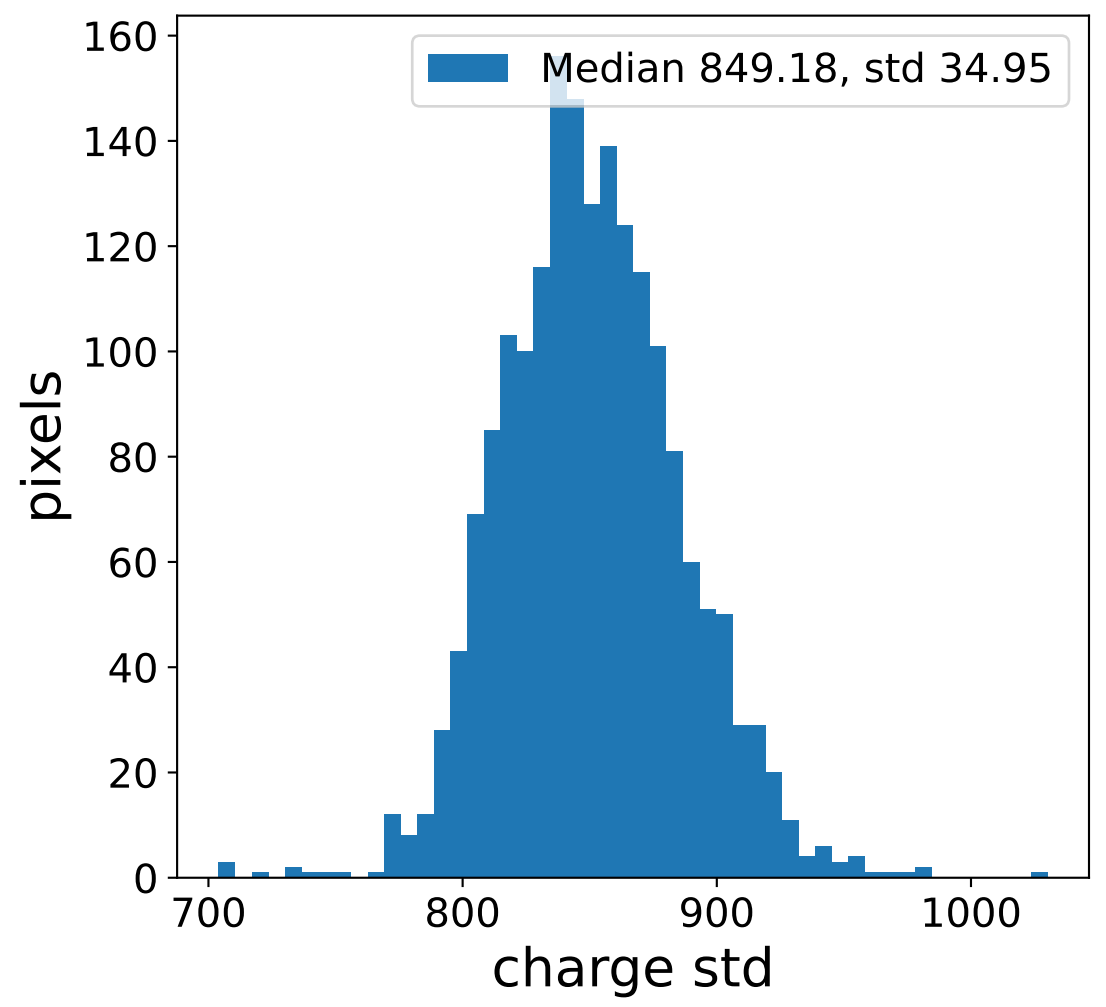

Run 4723

Run 4723

Run 4723 channel: HG

FF sample of 10000 events

pedestal sample of 10000 events

Run 4723 channel: LG

FF sample of 10000 events

pedestal sample of 10000 events