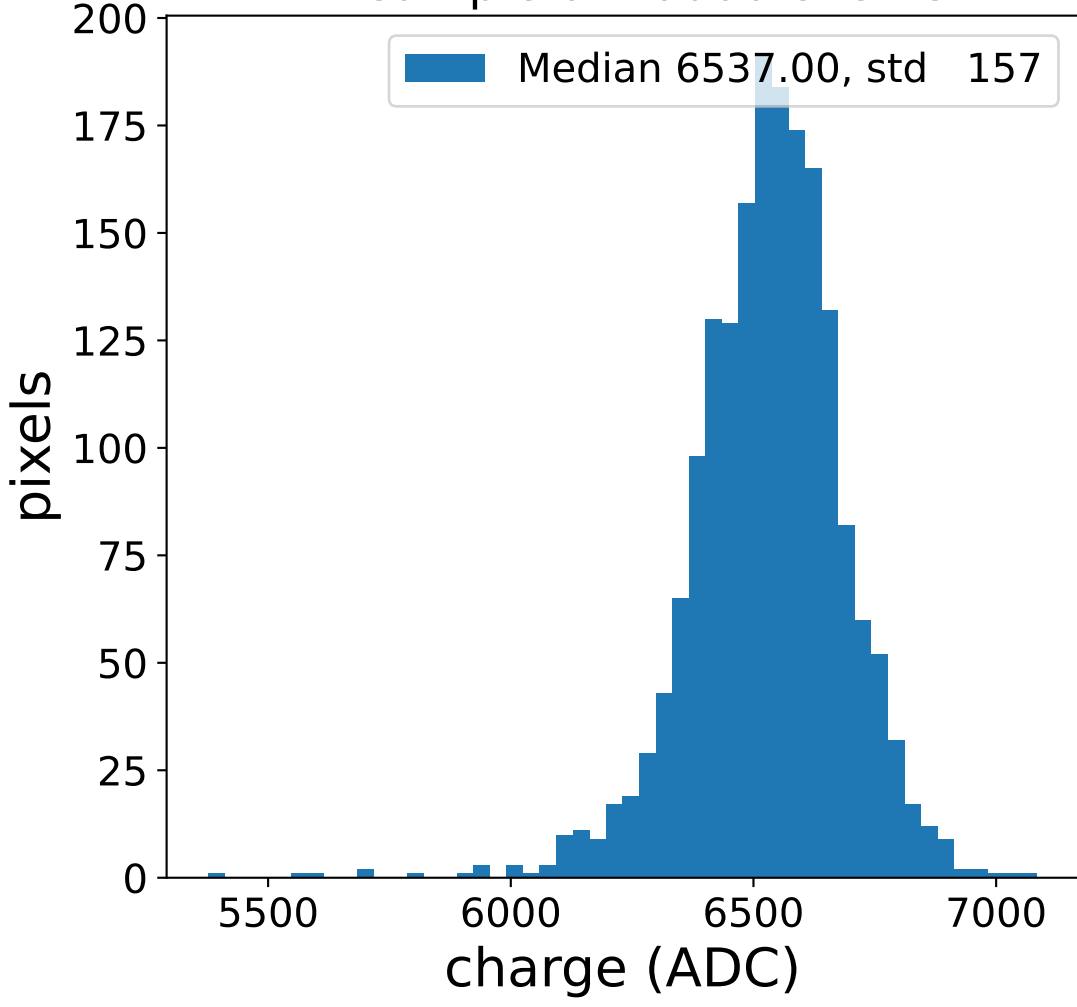

Run 4723

Run 4723

Run 4723 channel: HG

FF sample of 10000 events

pedestal sample of 10000 events

Run 4723 channel: LG

FF sample of 10000 events

pedestal sample of 10000 events