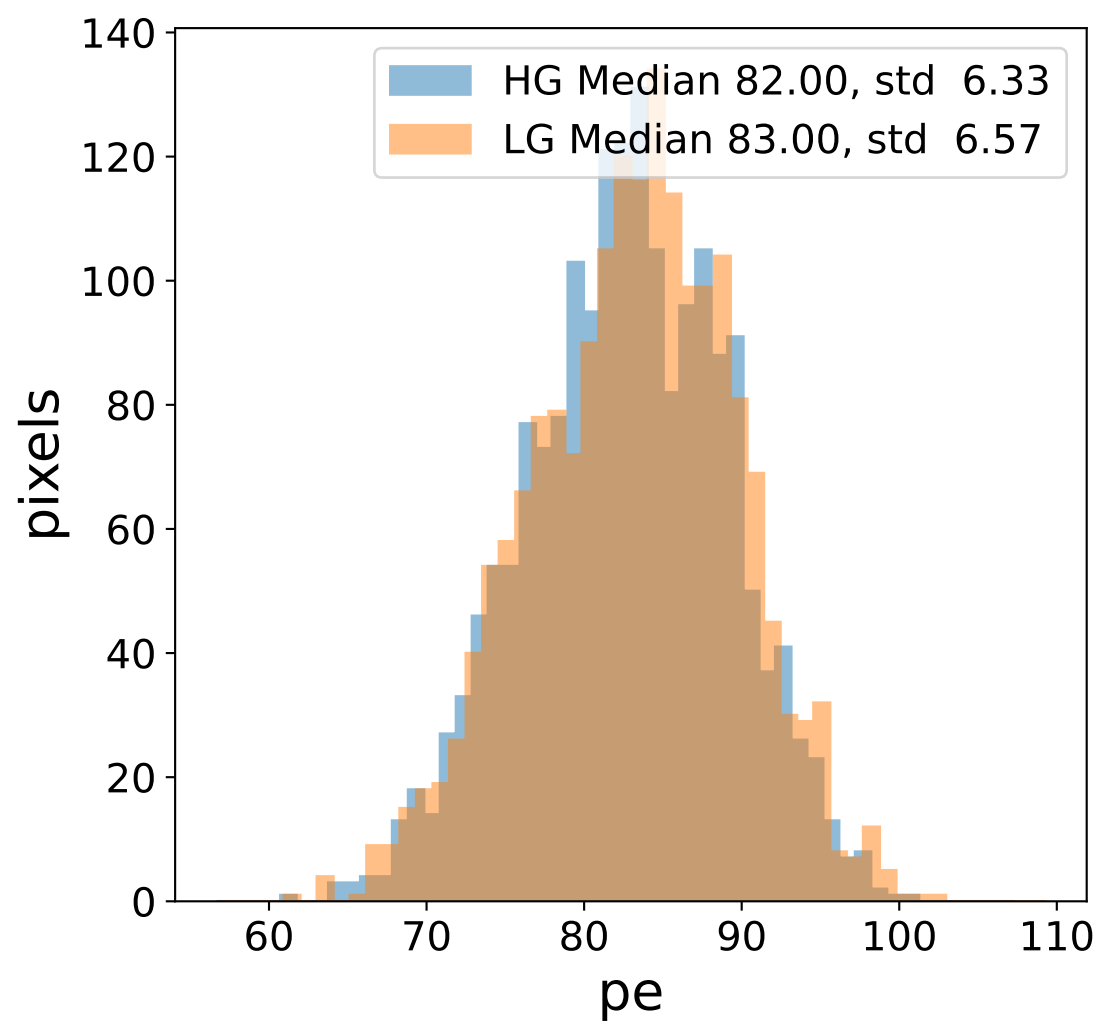

Run 4723

Run 4723

Run 4723 channel: HG

FF sample of 10000 events

pedestal sample of 10000 events

Run 4723 channel: LG

FF sample of 10000 events

pedestal sample of 10000 events