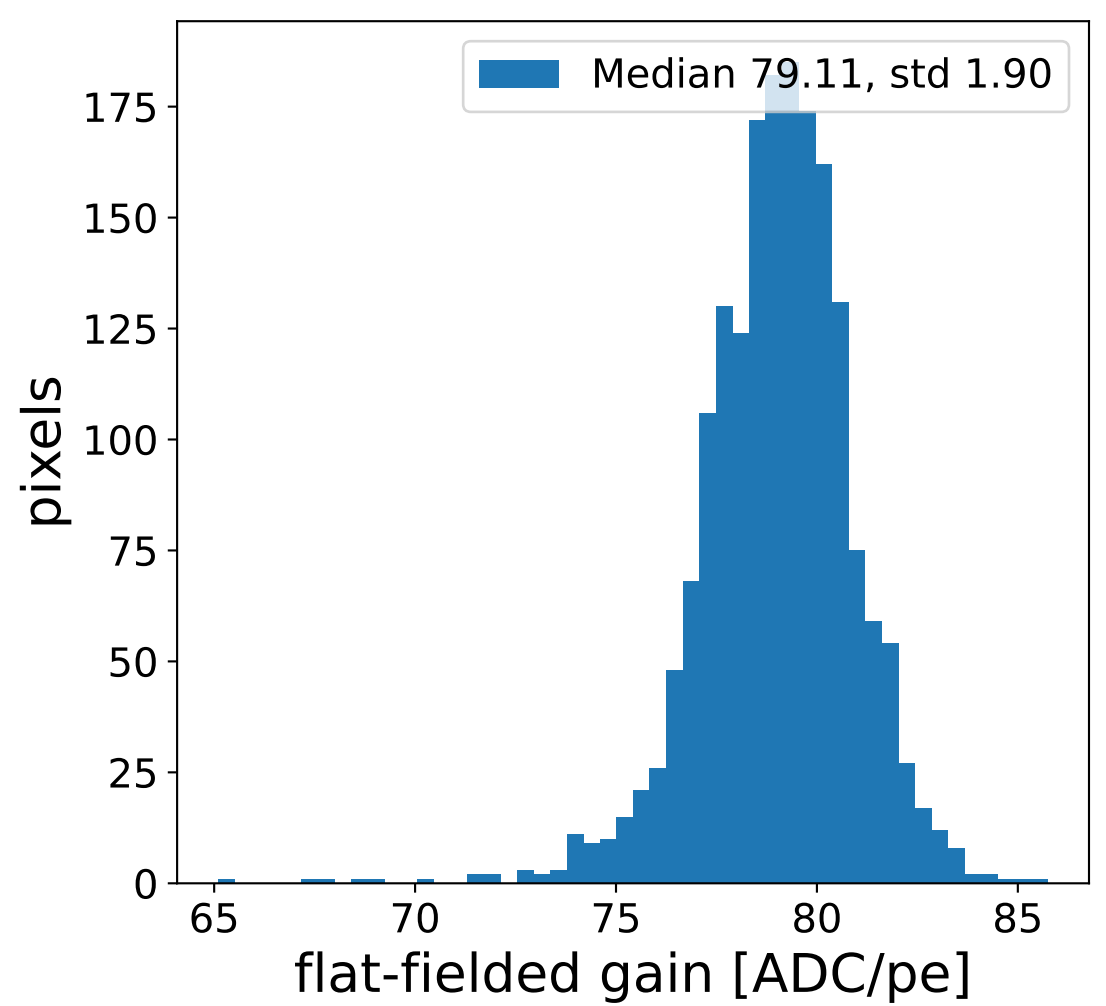

Run 4723

Run 4723

Run 4723 channel: HG

FF sample of 10000 events

pedestal sample of 10000 events

Run 4723 channel: LG

FF sample of 10000 events

pedestal sample of 10000 events