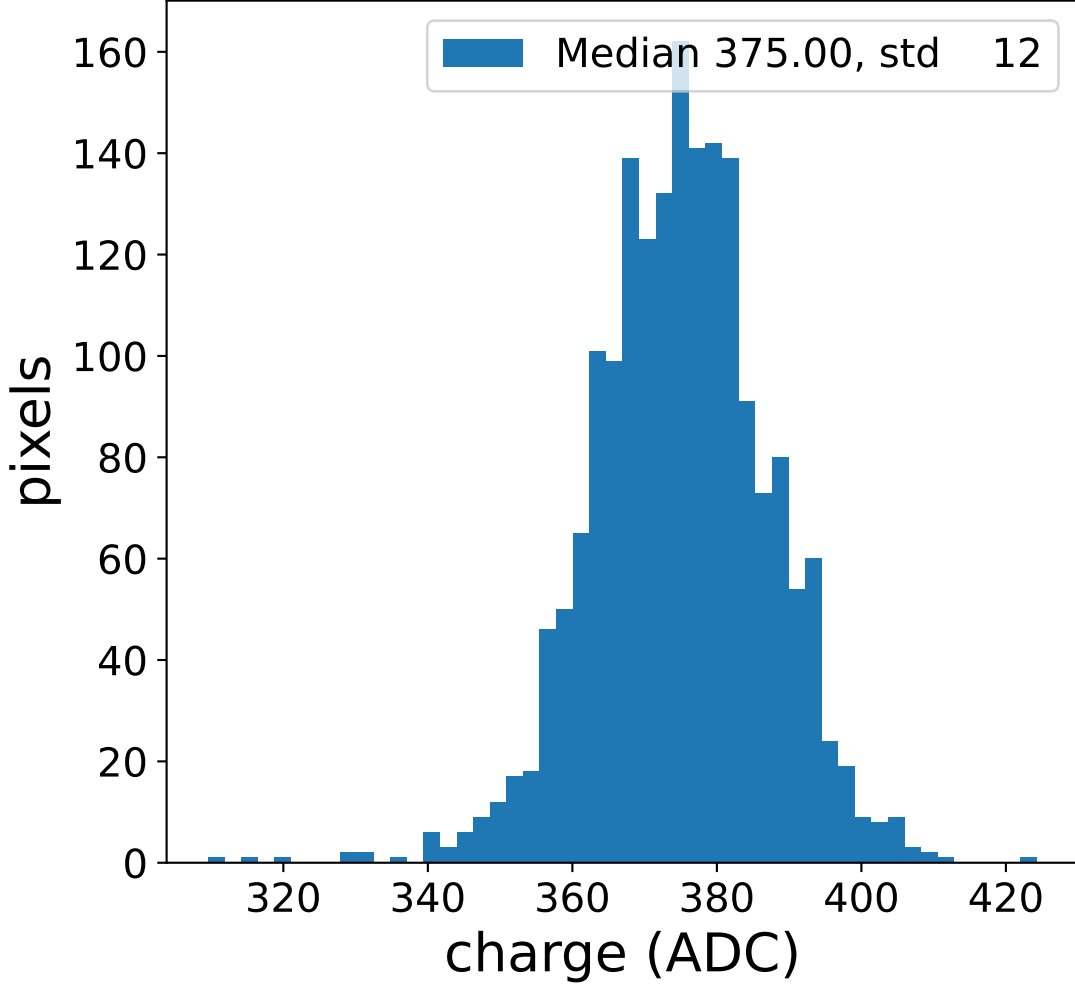

Run 4723

Run 4723

Run 4723 channel: HG

FF sample of 10000 events

pedestal sample of 10000 events

Run 4723 channel: LG

FF sample of 10000 events

pedestal sample of 10000 events