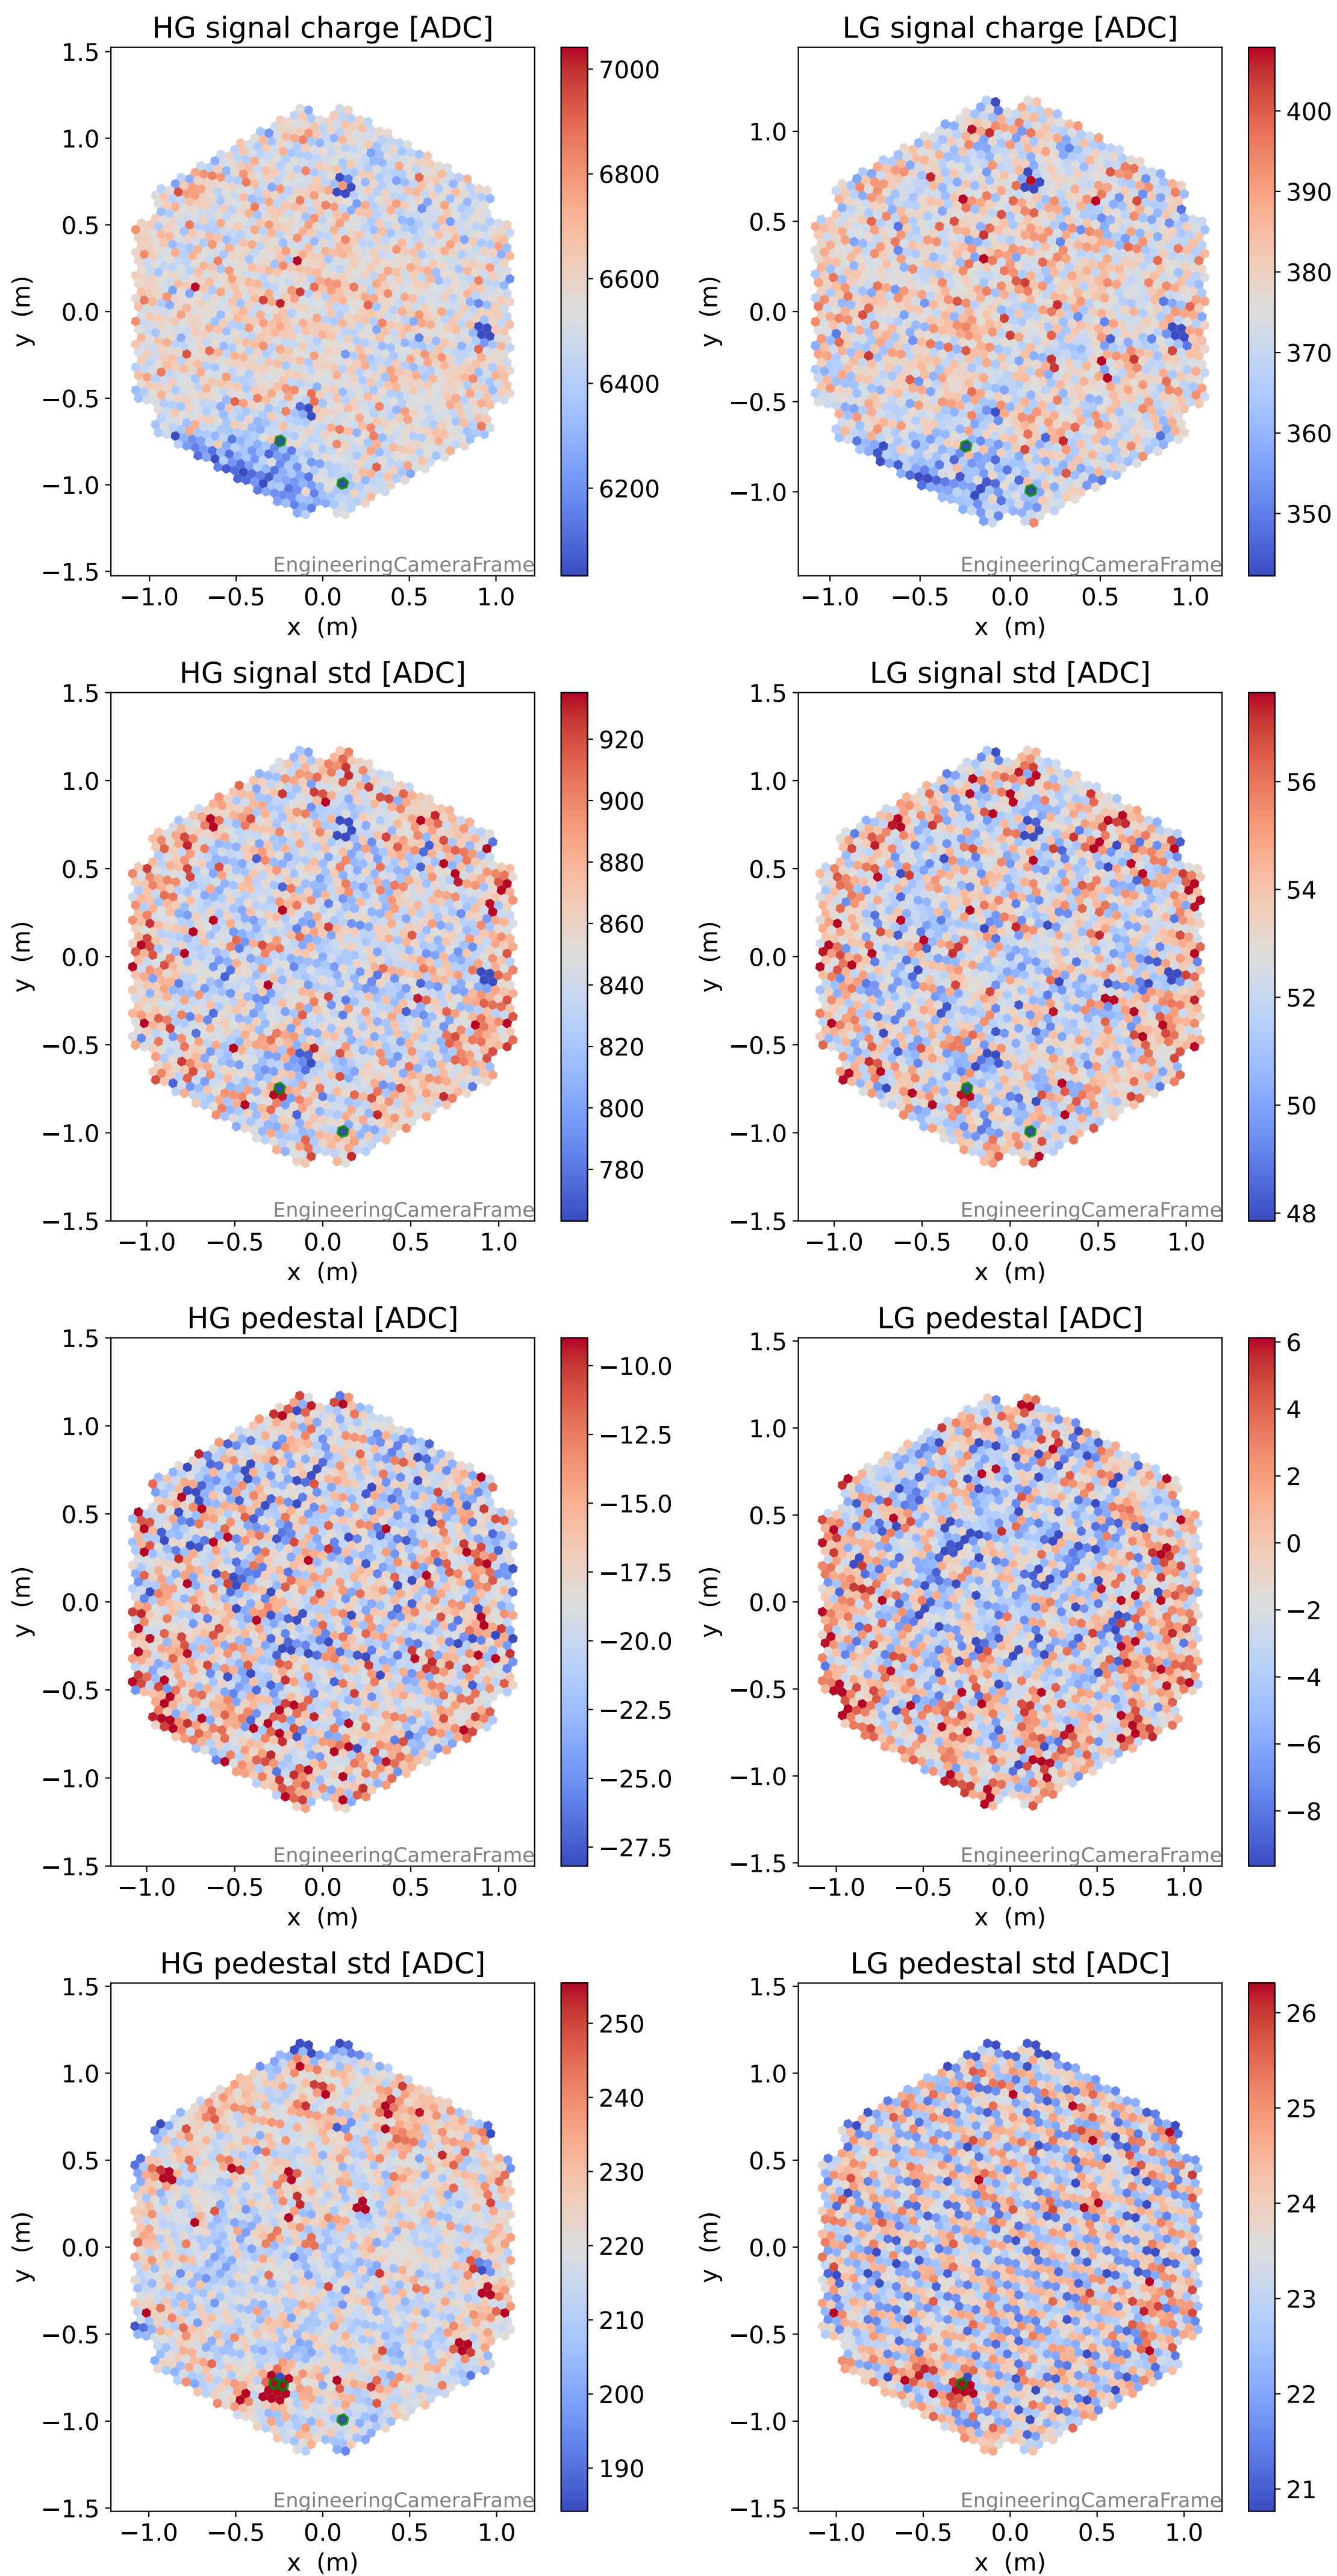

Run 4723

Run 4723

Run 4723 channel: HG

FF sample of 10000 events

pedestal sample of 10000 events

Run 4723 channel: LG

FF sample of 10000 events

pedestal sample of 10000 events