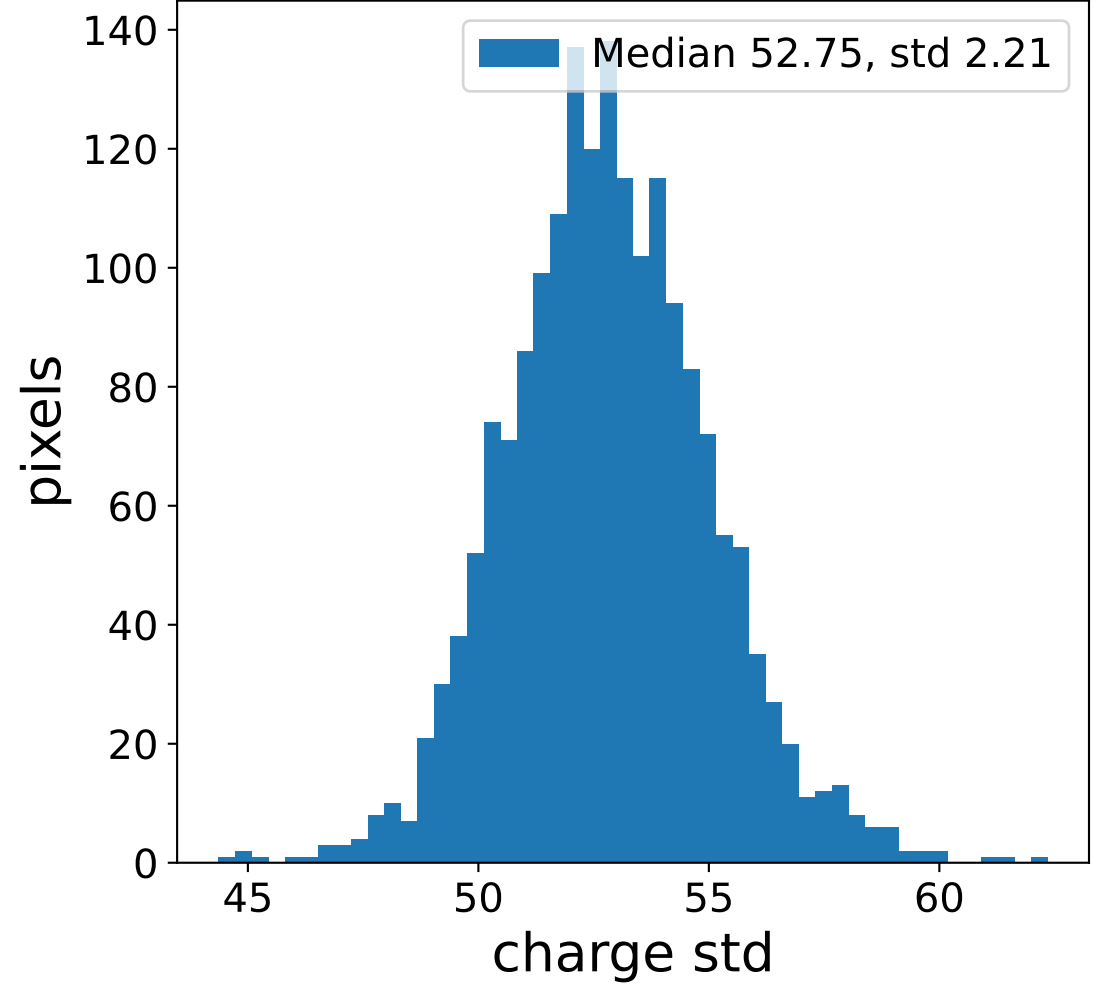

Run 4723

Run 4723

Run 4723 channel: HG

FF sample of 10000 events

pedestal sample of 10000 events

Run 4723 channel: LG

FF sample of 10000 events

pedestal sample of 10000 events