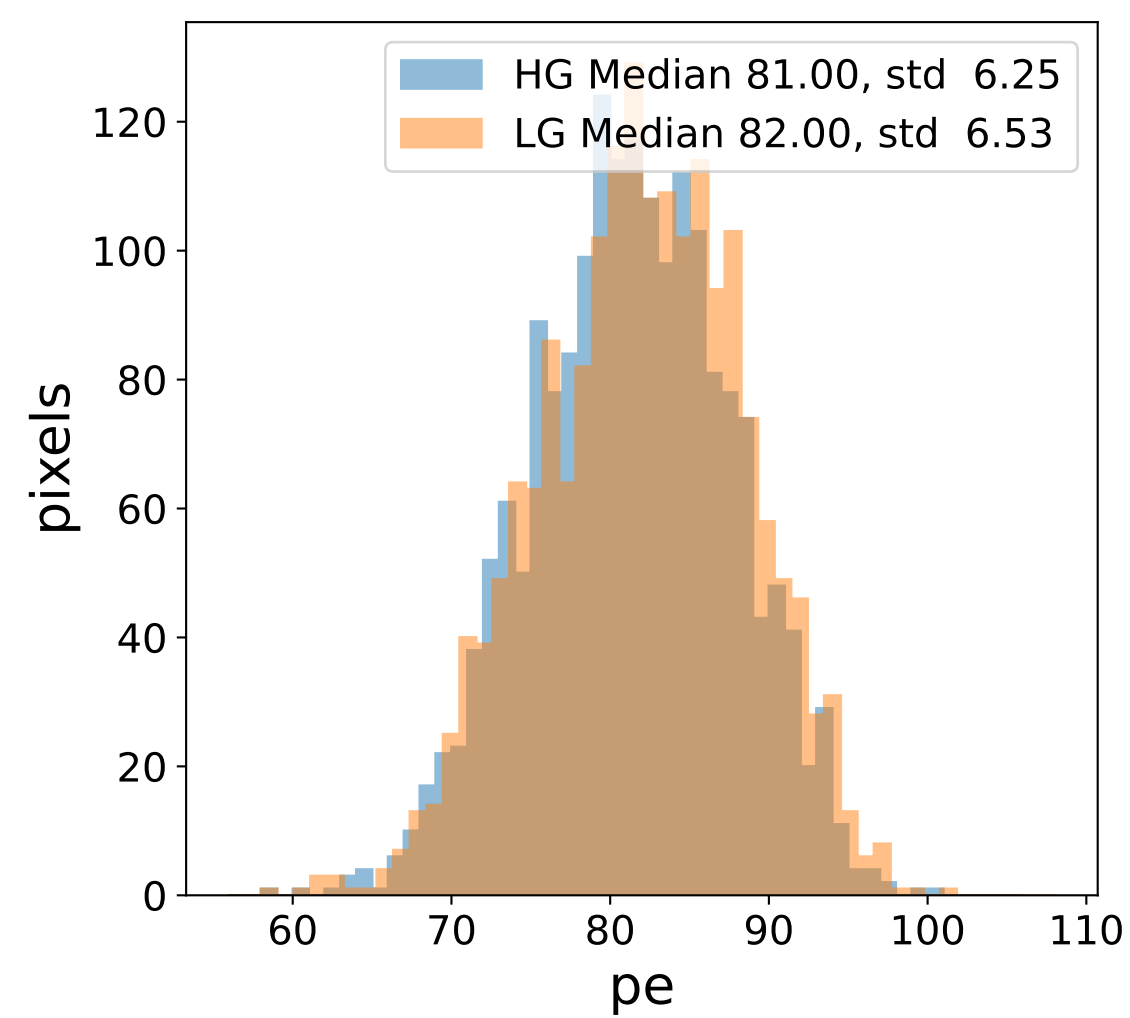

Run 4799

Run 4799

Run 4799 channel: HG

FF sample of 10000 events

pedestal sample of 10000 events

Run 4799 channel: LG

FF sample of 10000 events

pedestal sample of 10000 events