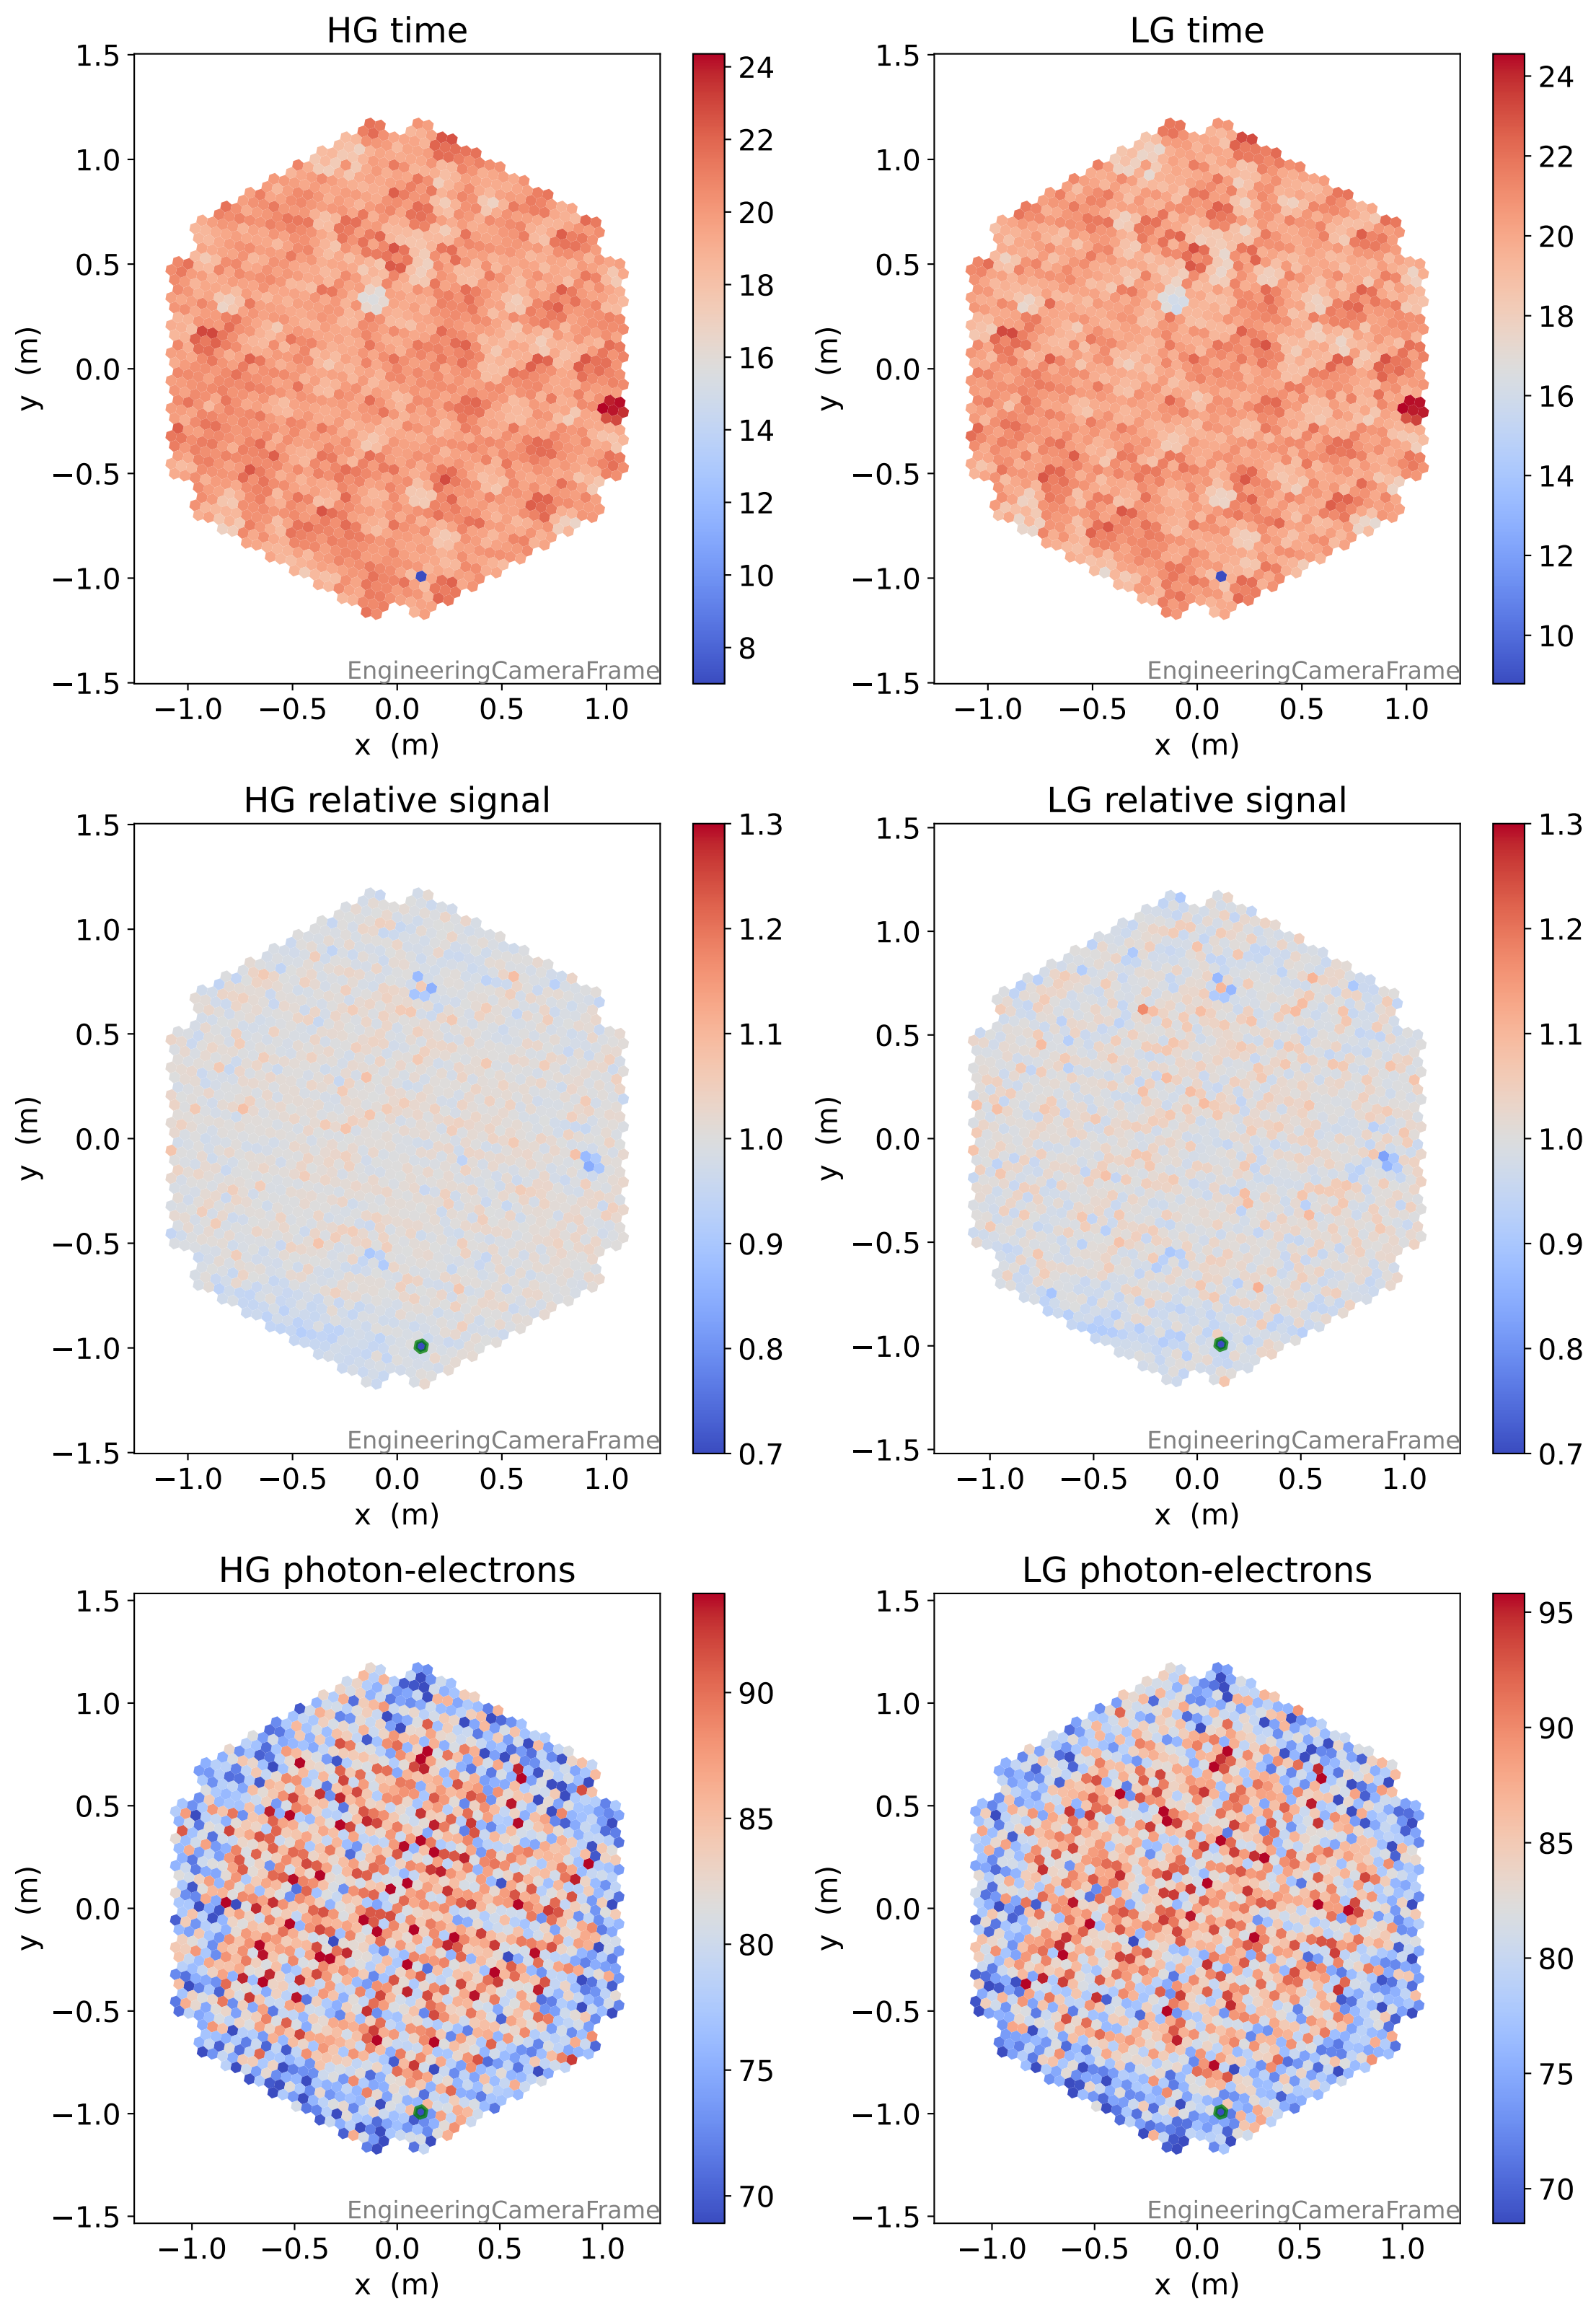

Run 4799

Run 4799

Run 4799 channel: HG

FF sample of 10000 events

pedestal sample of 10000 events

Run 4799 channel: LG

FF sample of 10000 events

pedestal sample of 10000 events