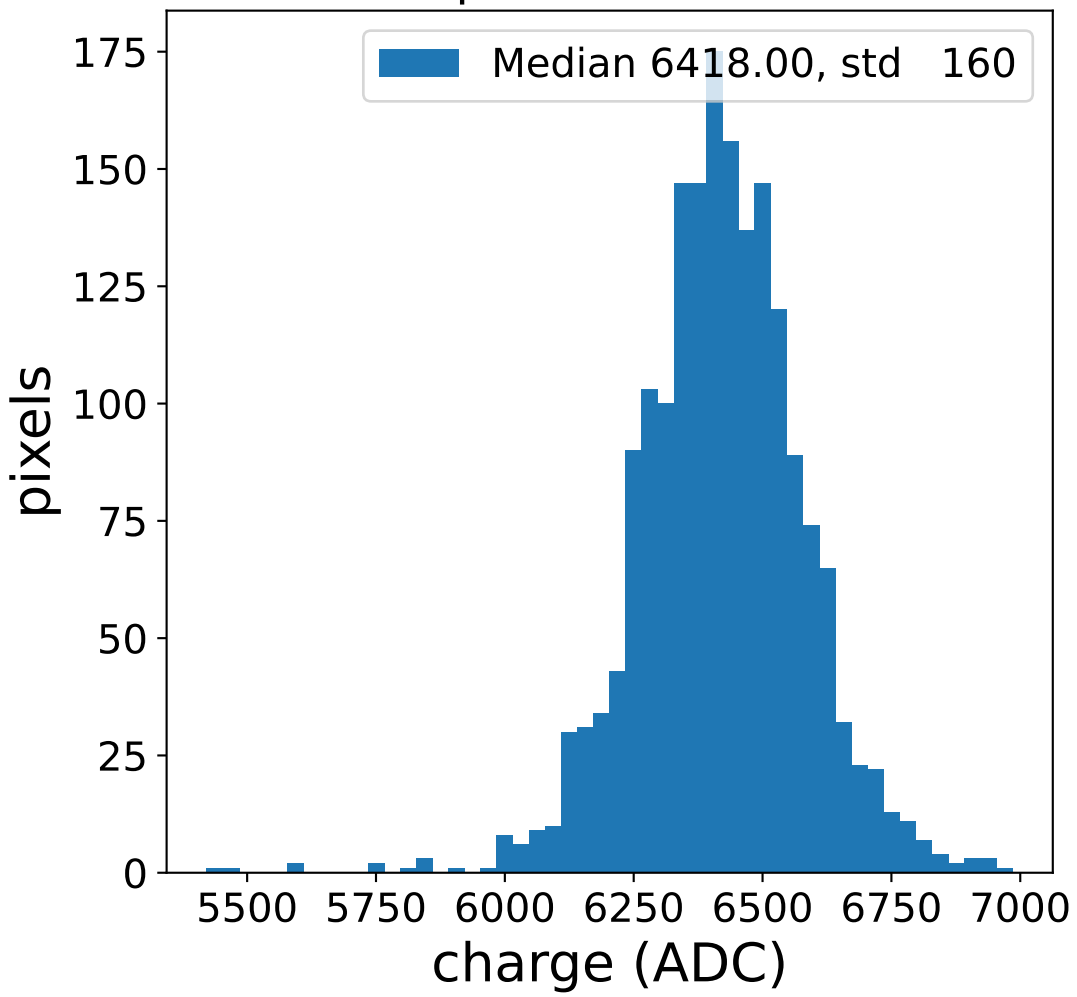

Run 4799

Run 4799

Run 4799 channel: HG

FF sample of 10000 events

pedestal sample of 10000 events

Run 4799 channel: LG

FF sample of 10000 events

pedestal sample of 10000 events