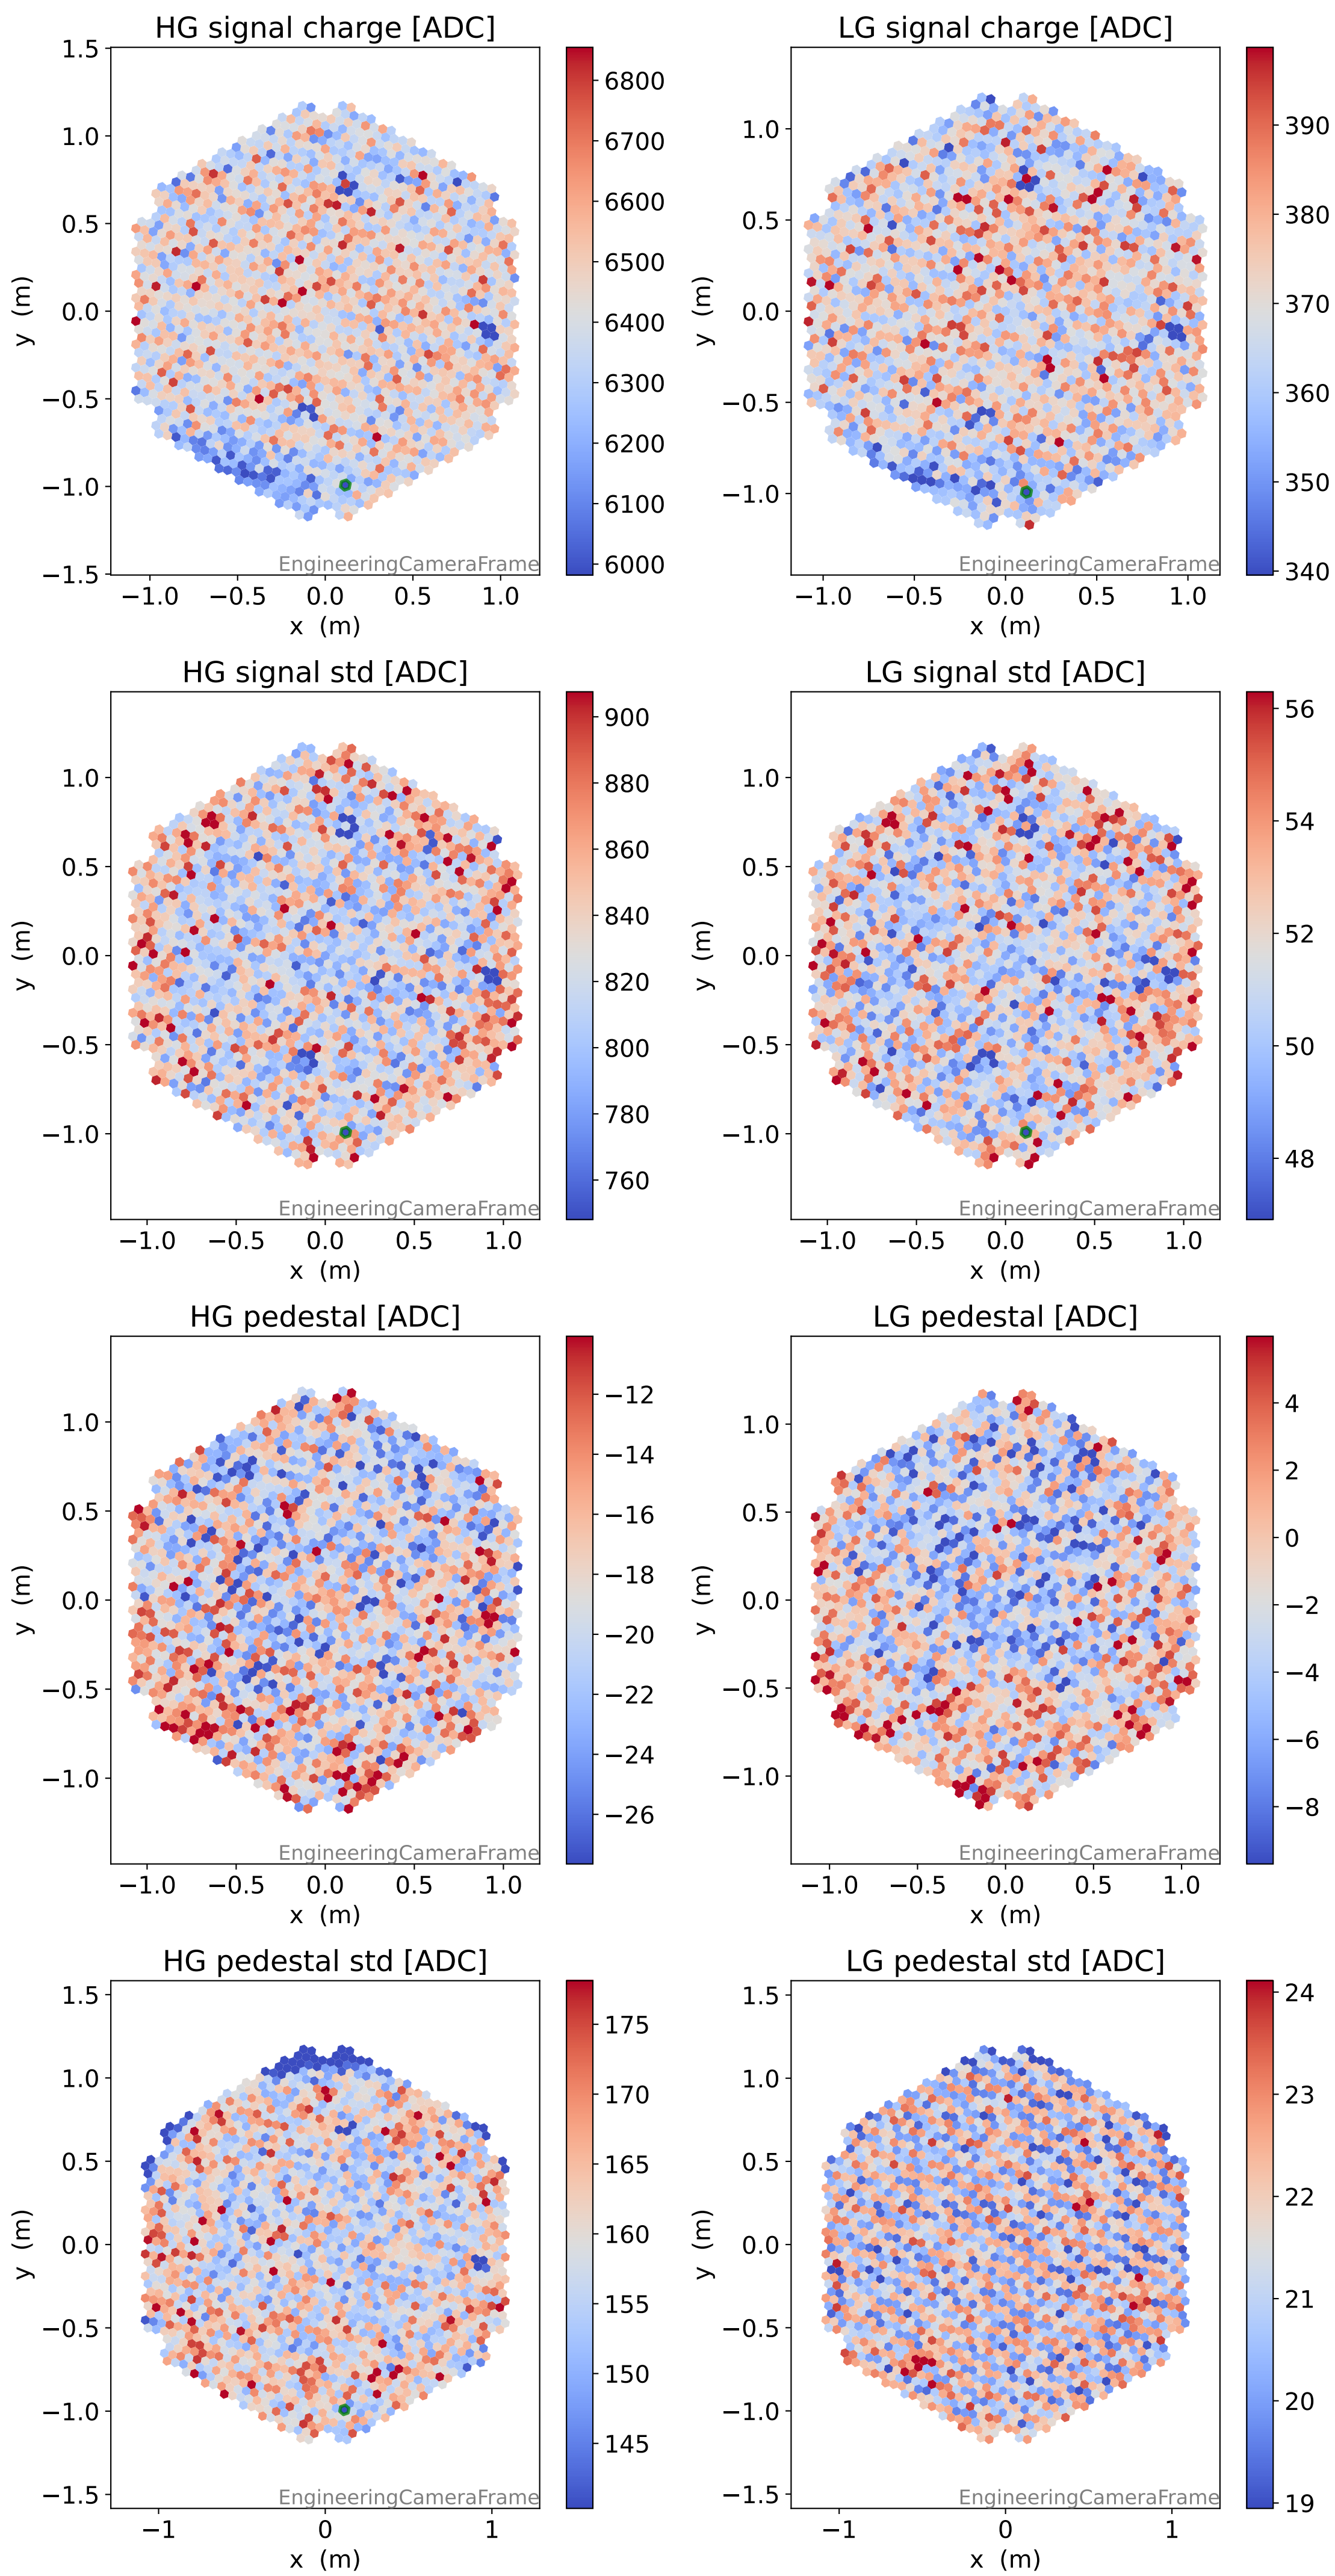

Run 4799

Run 4799

Run 4799 channel: HG

FF sample of 10000 events

pedestal sample of 10000 events

Run 4799 channel: LG

FF sample of 10000 events

pedestal sample of 10000 events