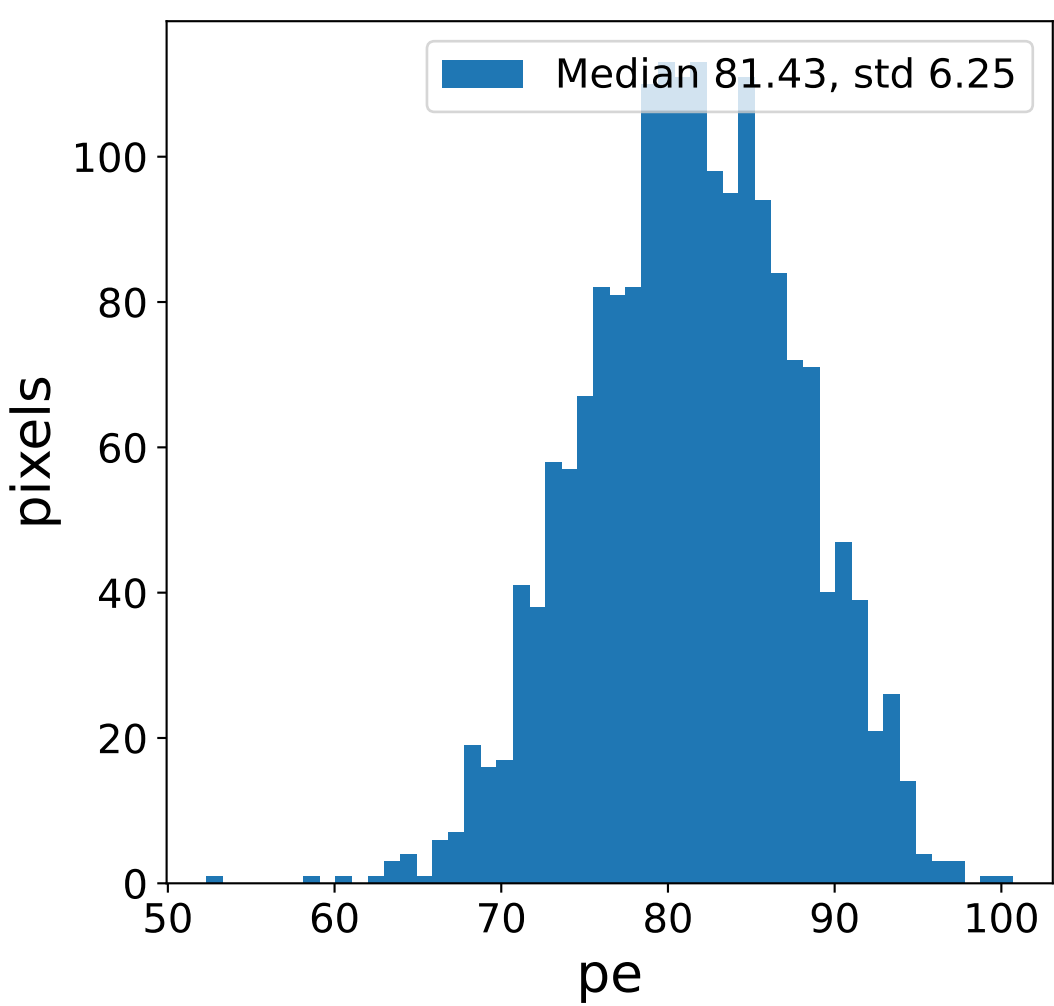

Run 4799

Run 4799

Run 4799 channel: HG

FF sample of 10000 events

pedestal sample of 10000 events

Run 4799 channel: LG

FF sample of 10000 events

pedestal sample of 10000 events