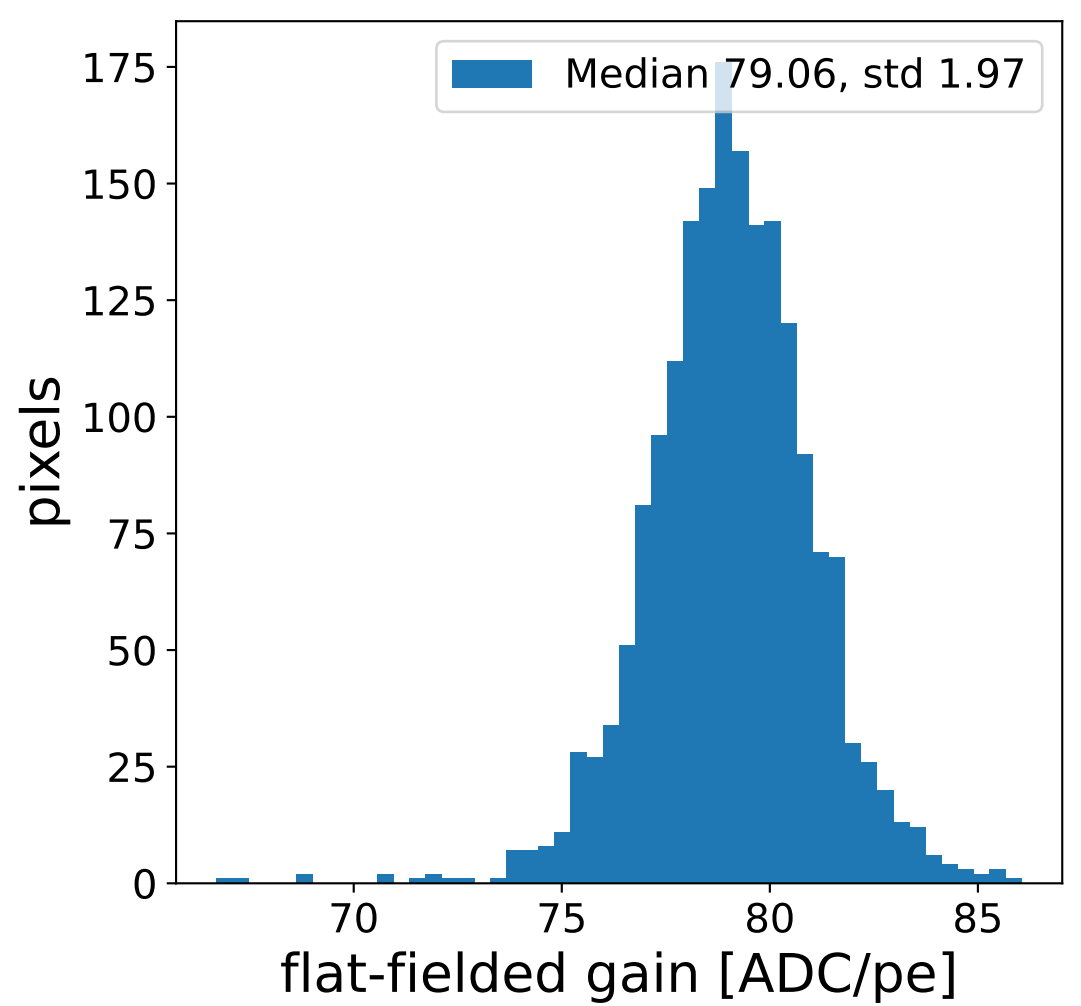

Run 4799

Run 4799

Run 4799 channel: HG

FF sample of 10000 events

pedestal sample of 10000 events

Run 4799 channel: LG

FF sample of 10000 events

pedestal sample of 10000 events