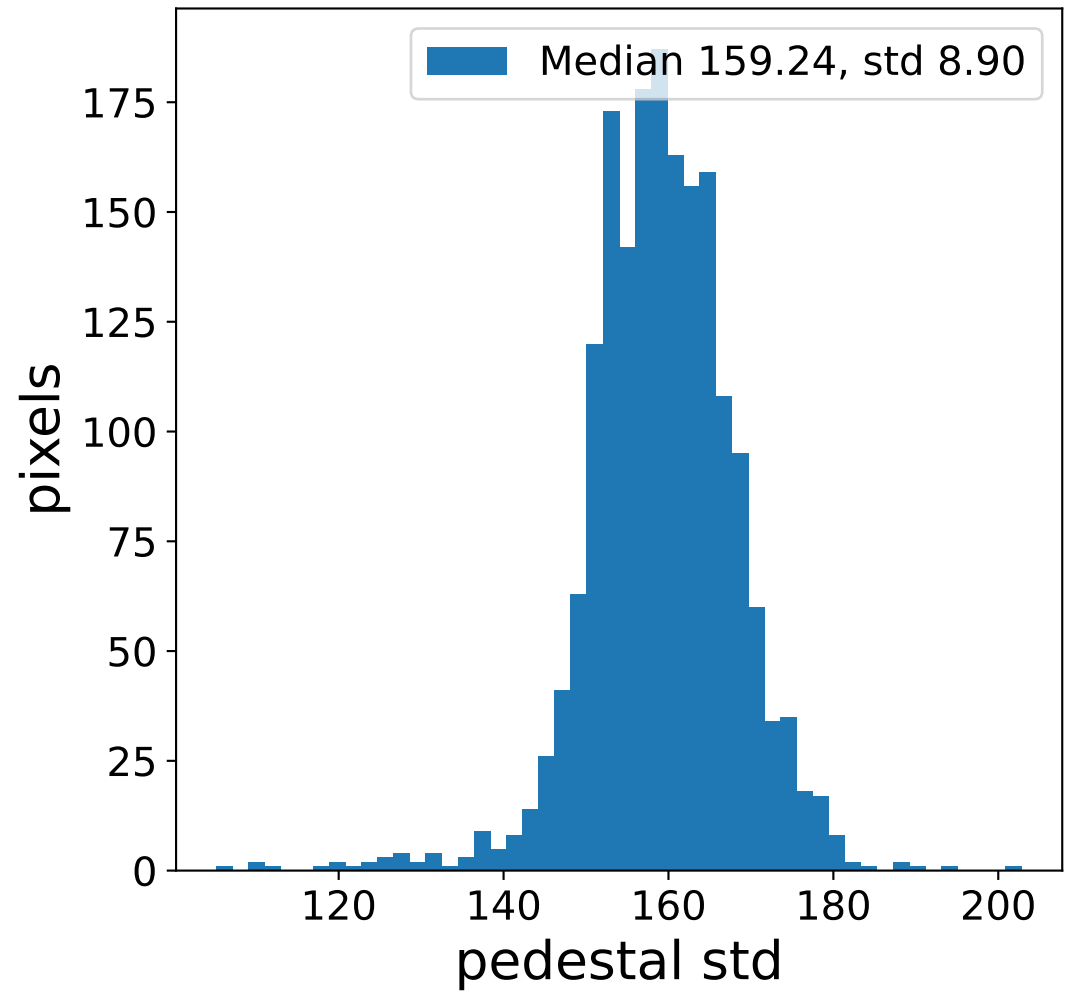

Run 4799

Run 4799

Run 4799 channel: HG

FF sample of 10000 events

pedestal sample of 10000 events

Run 4799 channel: LG

FF sample of 10000 events

pedestal sample of 10000 events