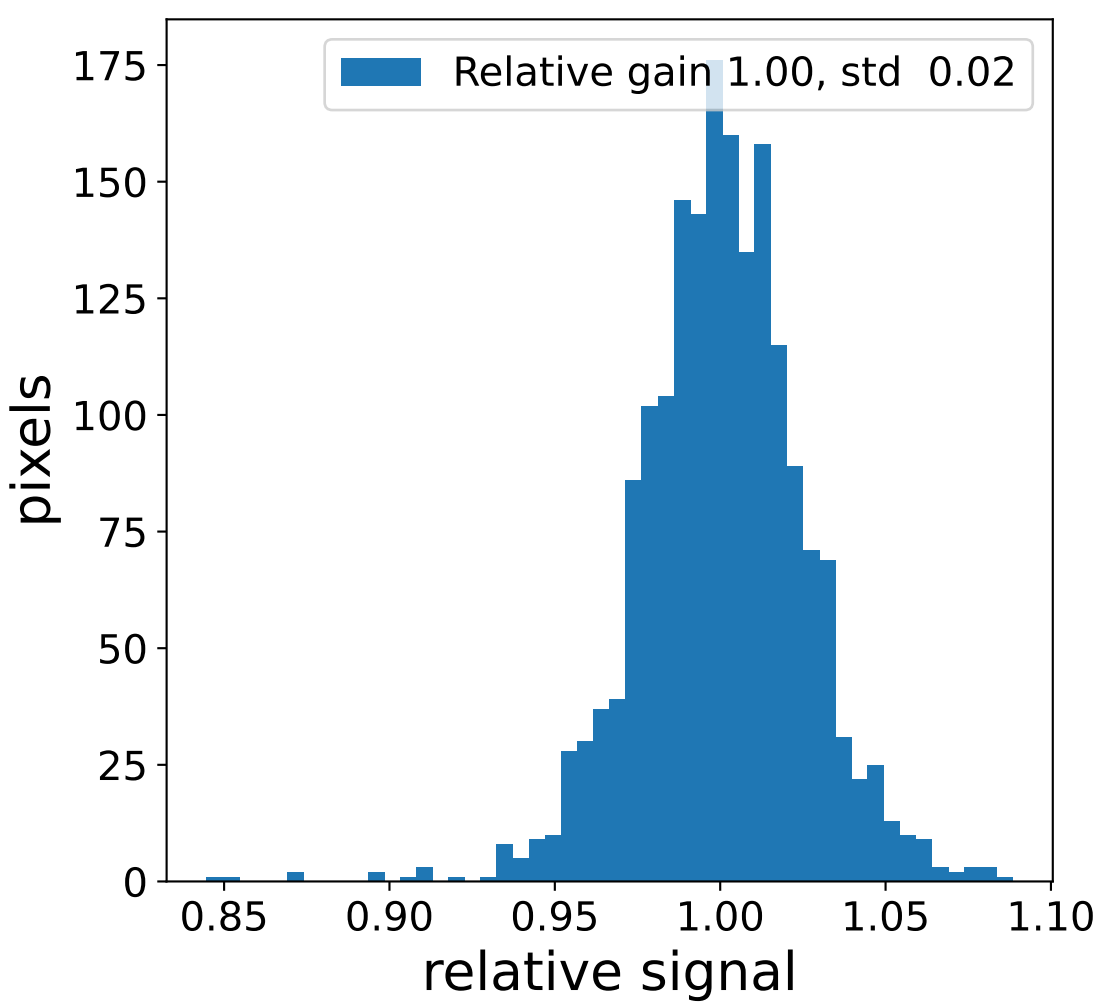

Run 4799

Run 4799

Run 4799 channel: HG

FF sample of 10000 events

pedestal sample of 10000 events

Run 4799 channel: LG

FF sample of 10000 events

pedestal sample of 10000 events