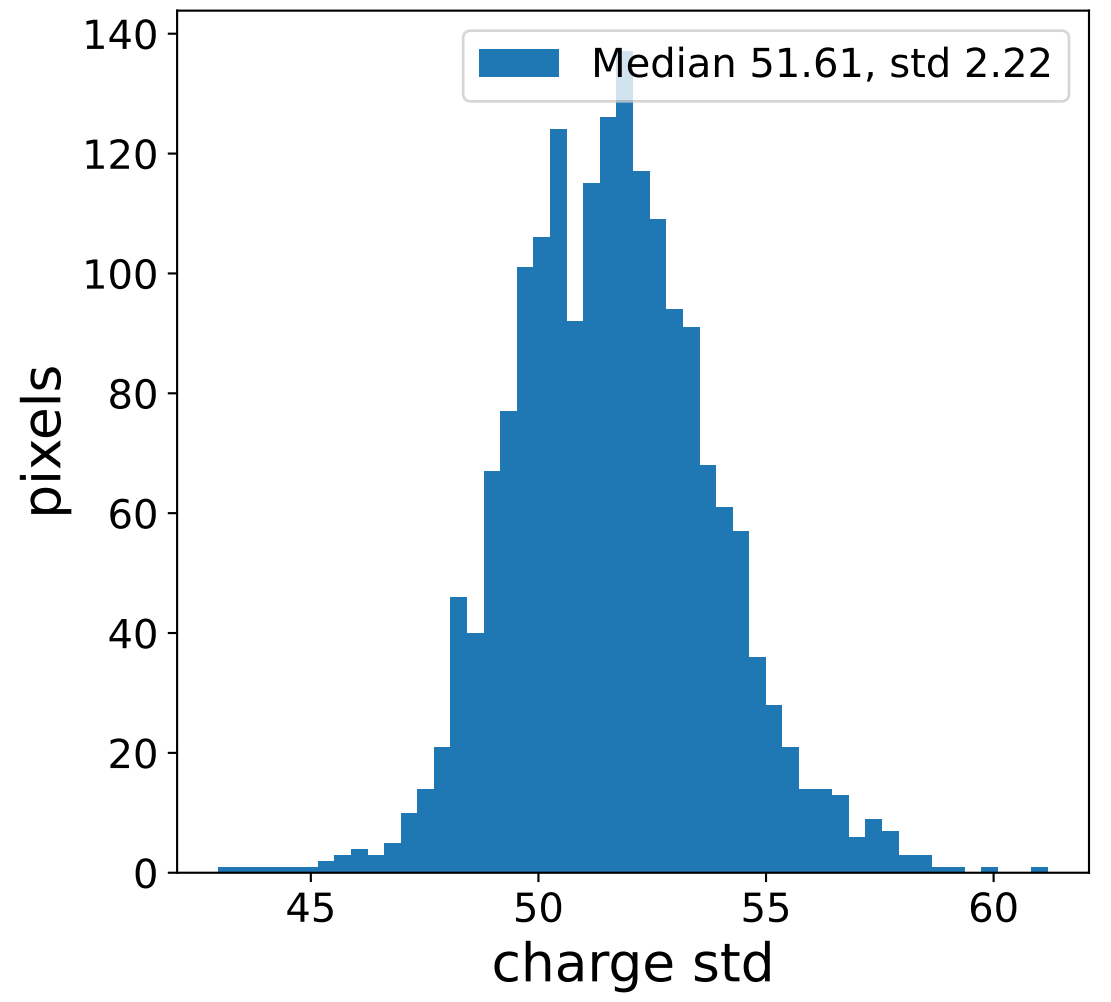

Run 4799

Run 4799

Run 4799 channel: HG

FF sample of 10000 events

pedestal sample of 10000 events

Run 4799 channel: LG

FF sample of 10000 events

pedestal sample of 10000 events