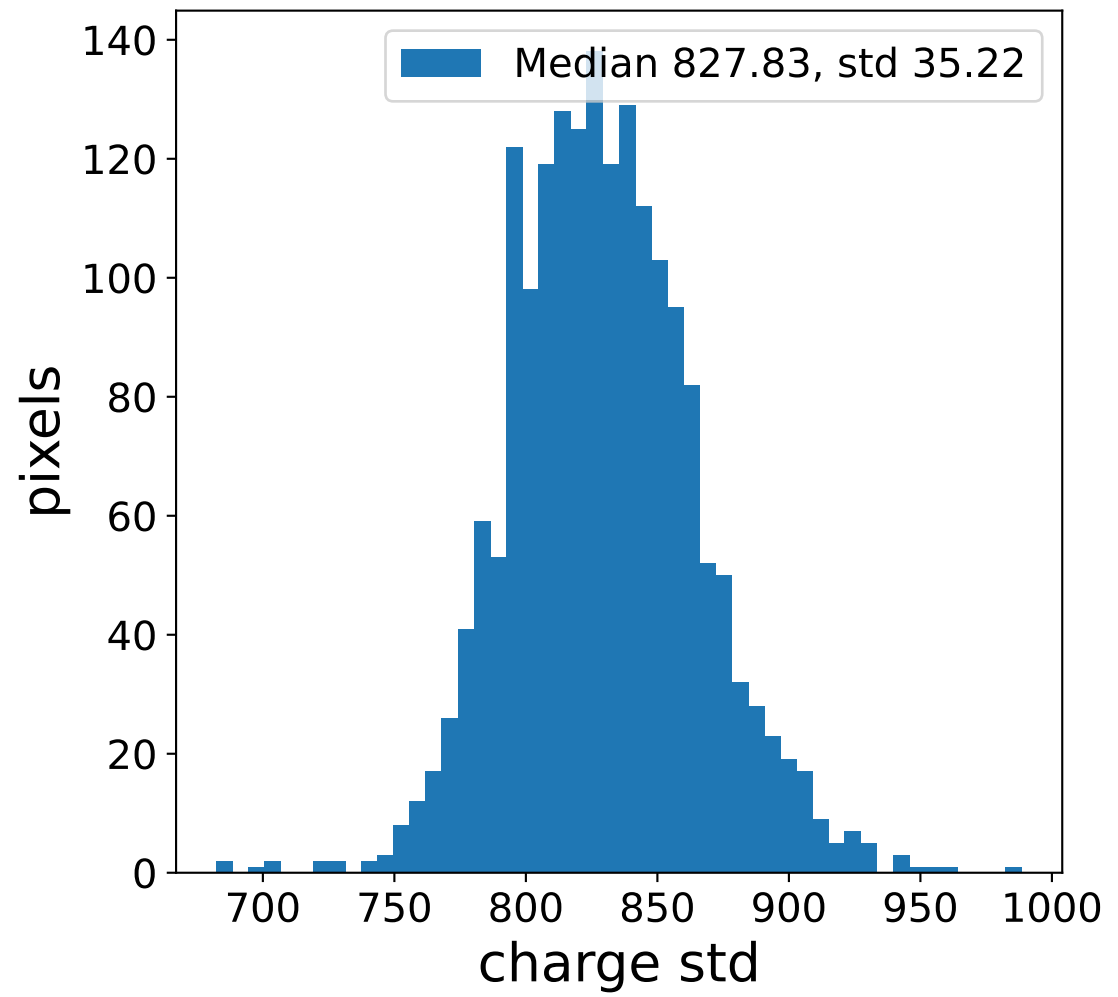

Run 4799

Run 4799

Run 4799 channel: HG

FF sample of 10000 events

pedestal sample of 10000 events

Run 4799 channel: LG

FF sample of 10000 events

pedestal sample of 10000 events