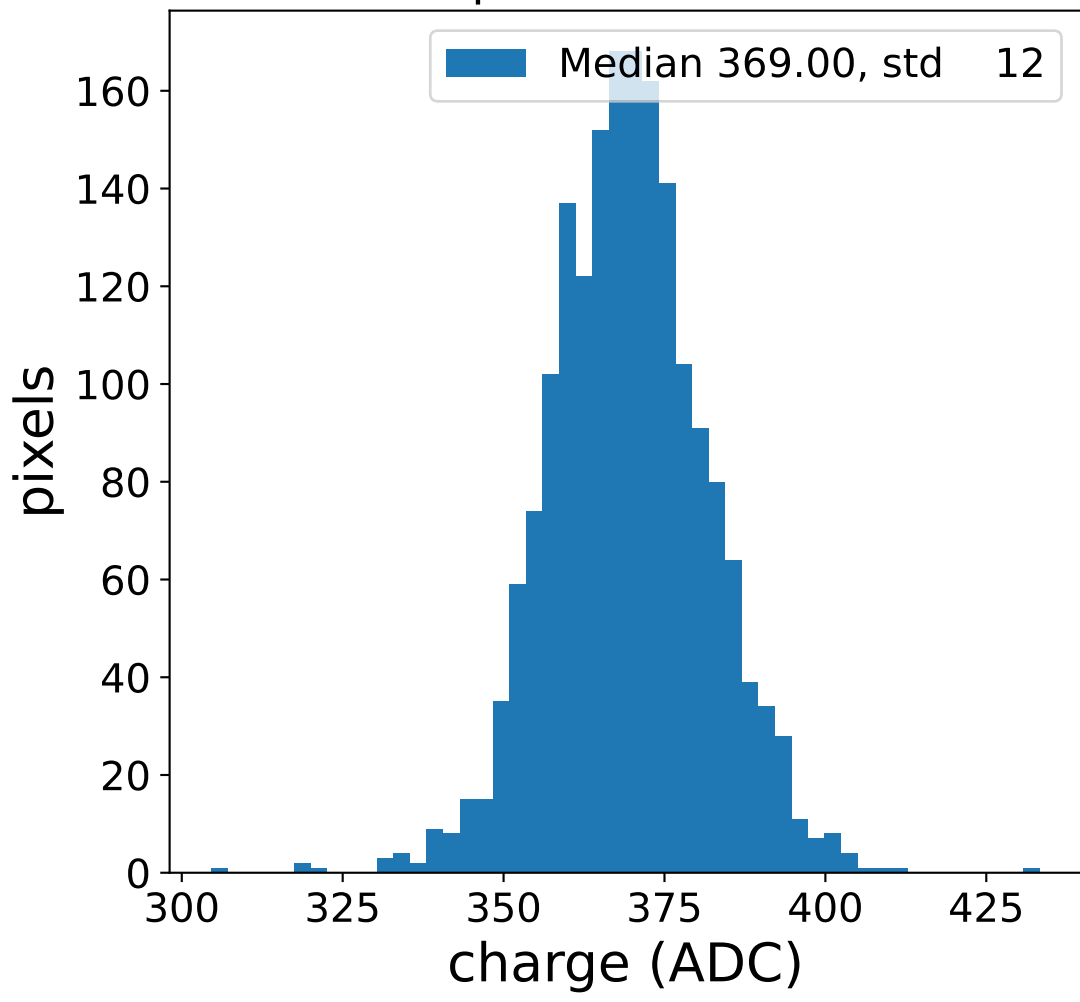

Run 4799

Run 4799

Run 4799 channel: HG

FF sample of 10000 events

pedestal sample of 10000 events

Run 4799 channel: LG

FF sample of 10000 events

pedestal sample of 10000 events