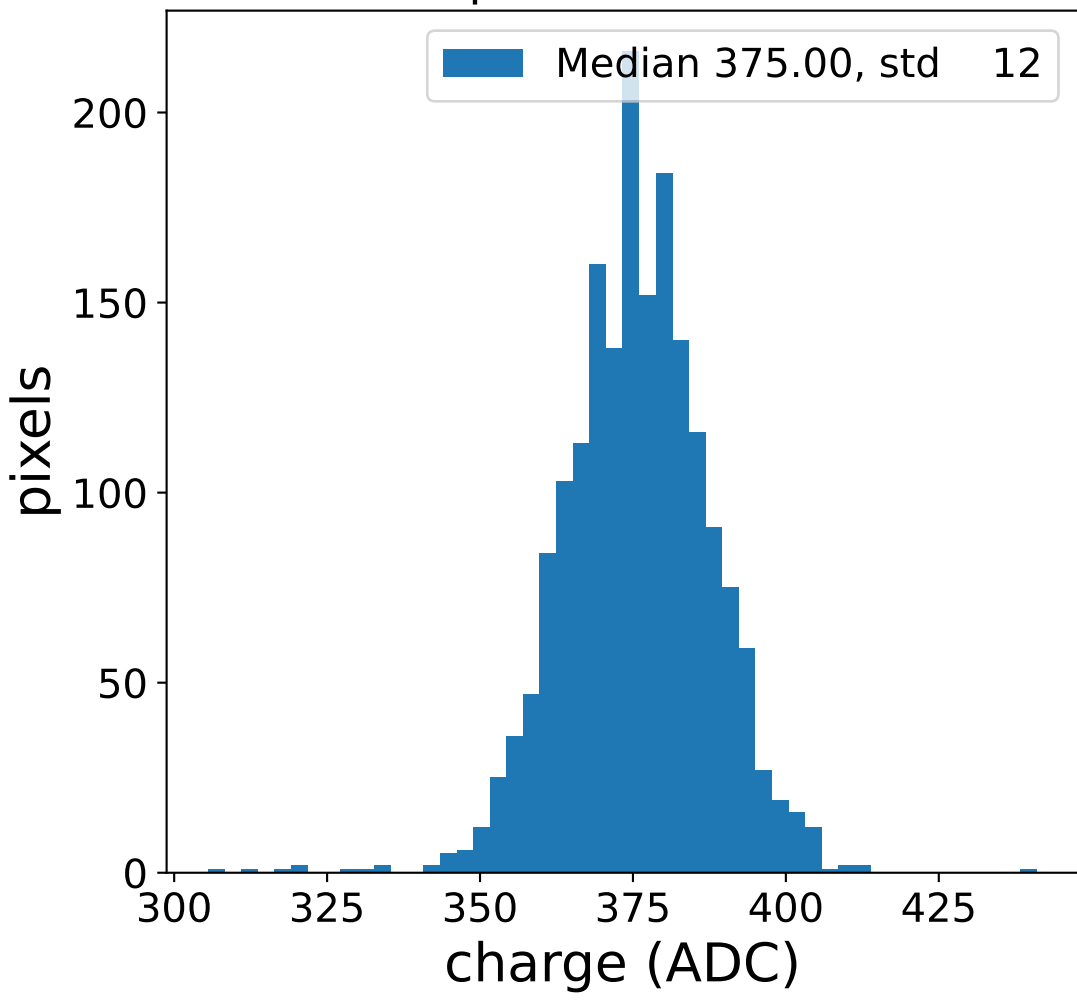

Run 4867

Run 4867

Run 4867 channel: HG

FF sample of 10000 events

pedestal sample of 10000 events

Run 4867 channel: LG

FF sample of 10000 events

pedestal sample of 10000 events