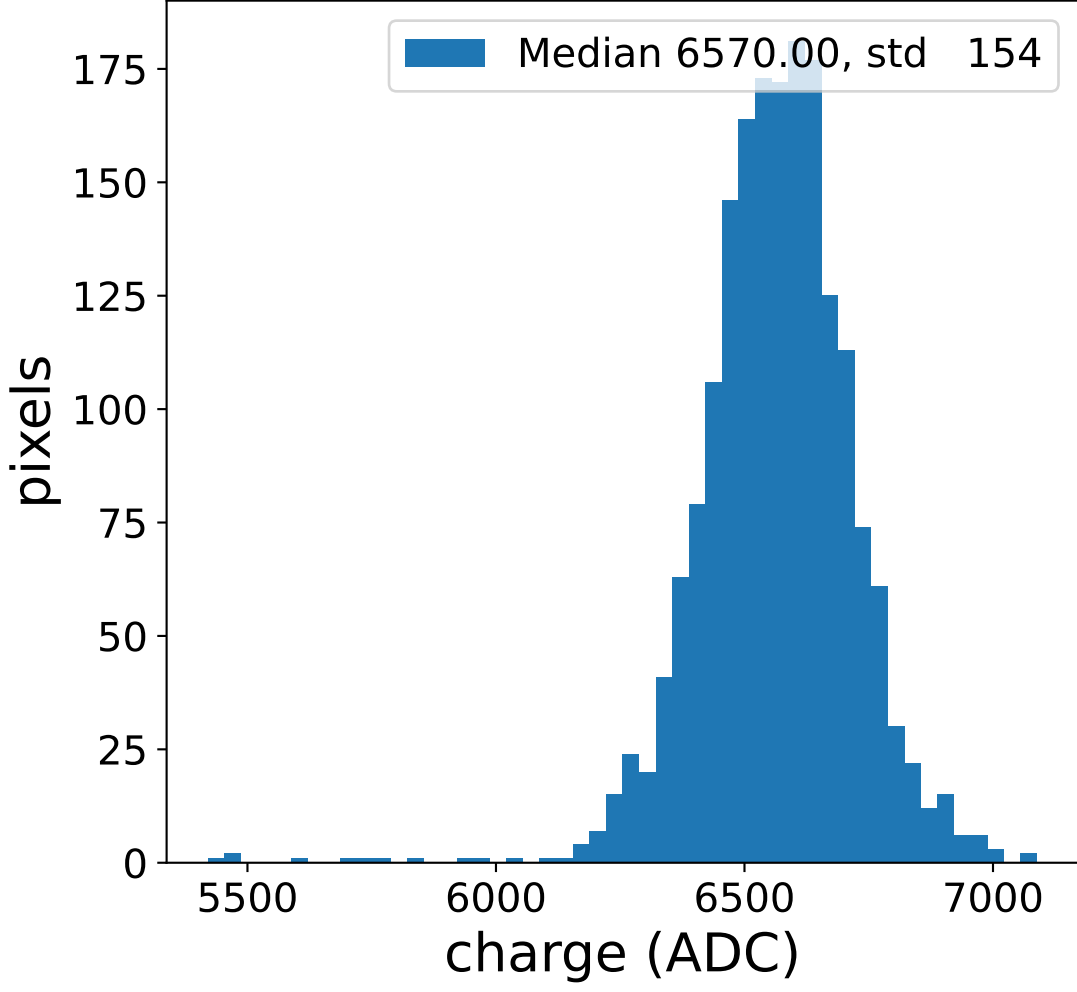

Run 4867

Run 4867

Run 4867 channel: HG

FF sample of 10000 events

pedestal sample of 10000 events

Run 4867 channel: LG

FF sample of 10000 events

pedestal sample of 10000 events