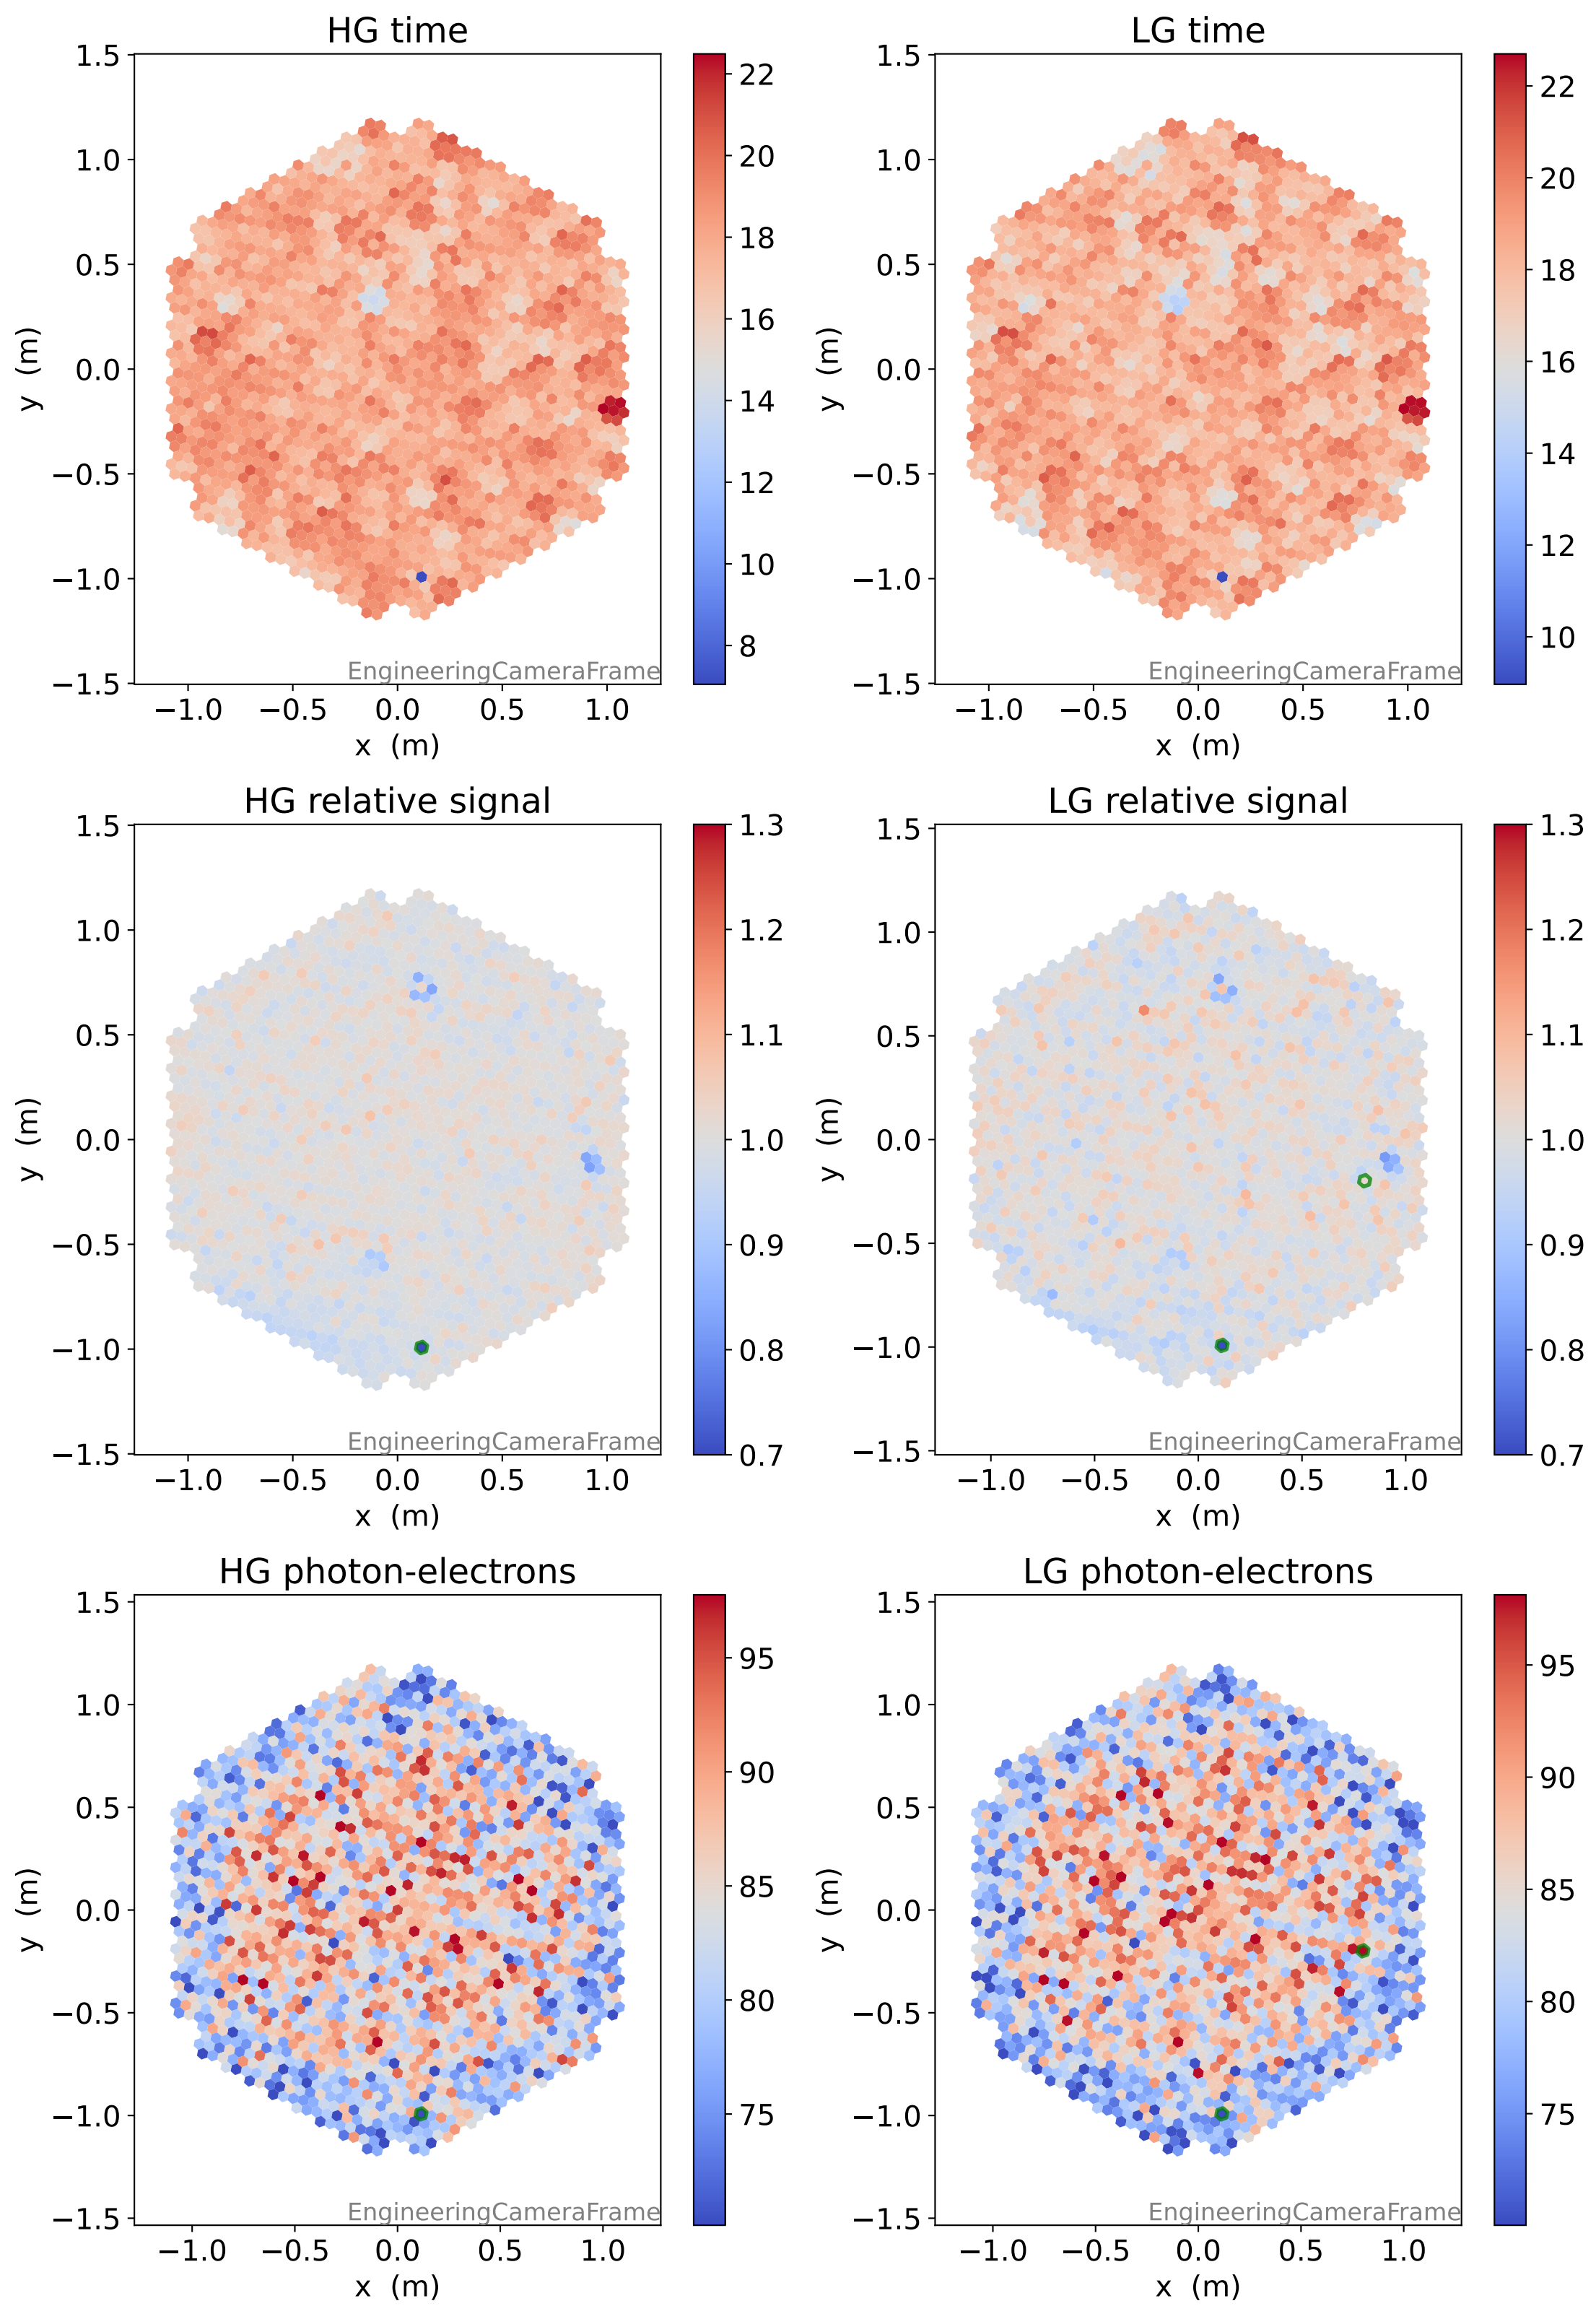

Run 4867

Run 4867

Run 4867 channel: HG

FF sample of 10000 events

pedestal sample of 10000 events

Run 4867 channel: LG

FF sample of 10000 events

pedestal sample of 10000 events