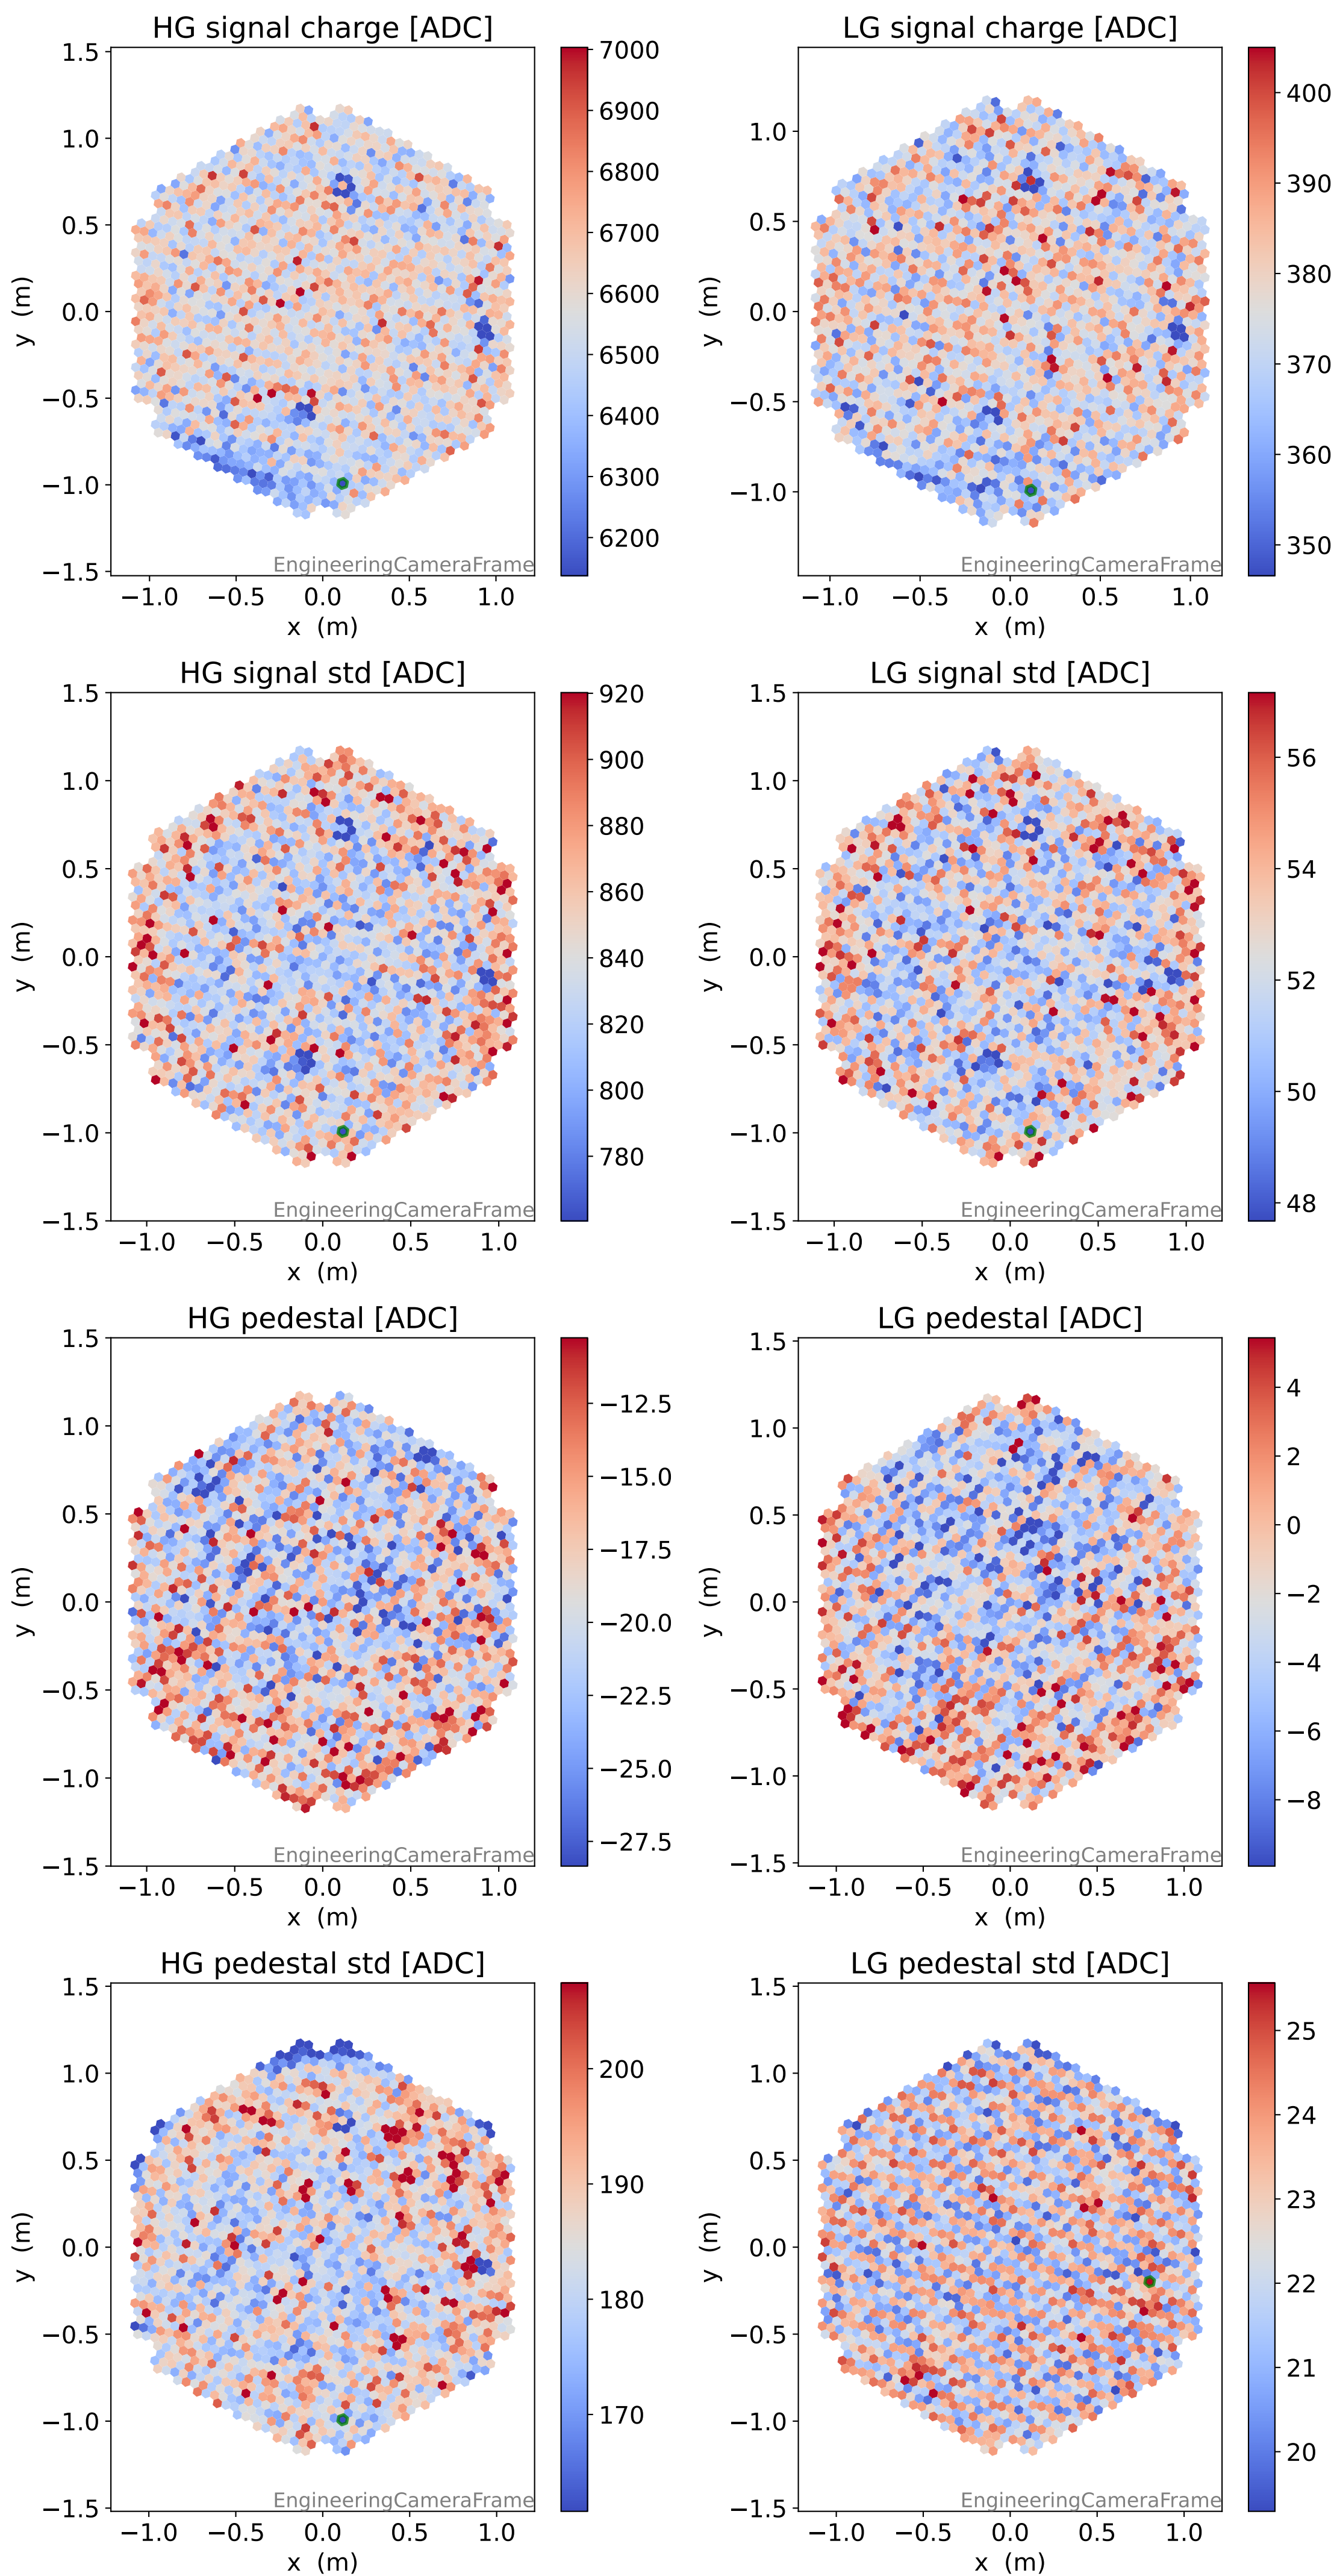

Run 4867

Run 4867

Run 4867 channel: HG

FF sample of 10000 events

pedestal sample of 10000 events

Run 4867 channel: LG

FF sample of 10000 events

pedestal sample of 10000 events