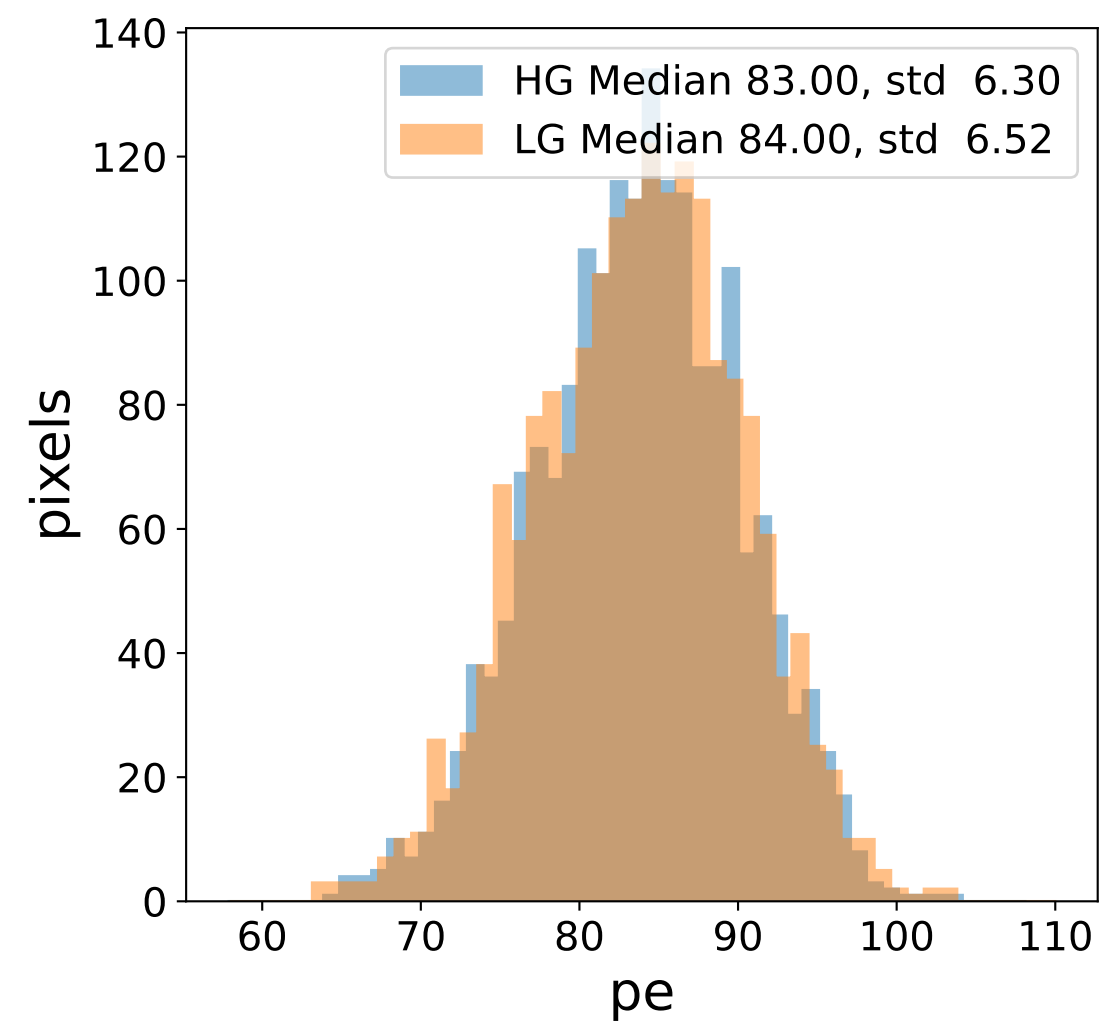

Run 4867

Run 4867

Run 4867 channel: HG

FF sample of 10000 events

pedestal sample of 10000 events

Run 4867 channel: LG

FF sample of 10000 events

pedestal sample of 10000 events