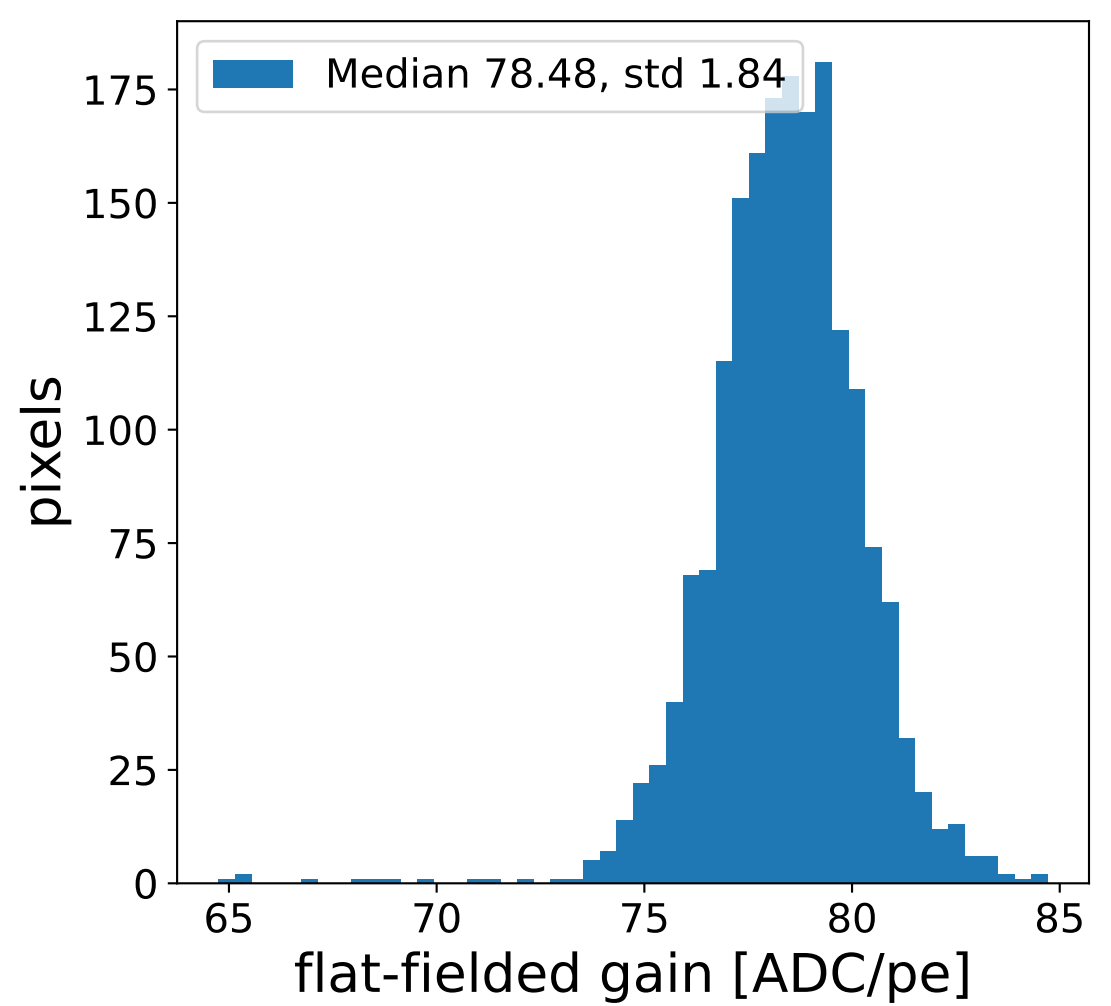

Run 4867

Run 4867

Run 4867 channel: HG

FF sample of 10000 events

pedestal sample of 10000 events

Run 4867 channel: LG

FF sample of 10000 events

pedestal sample of 10000 events