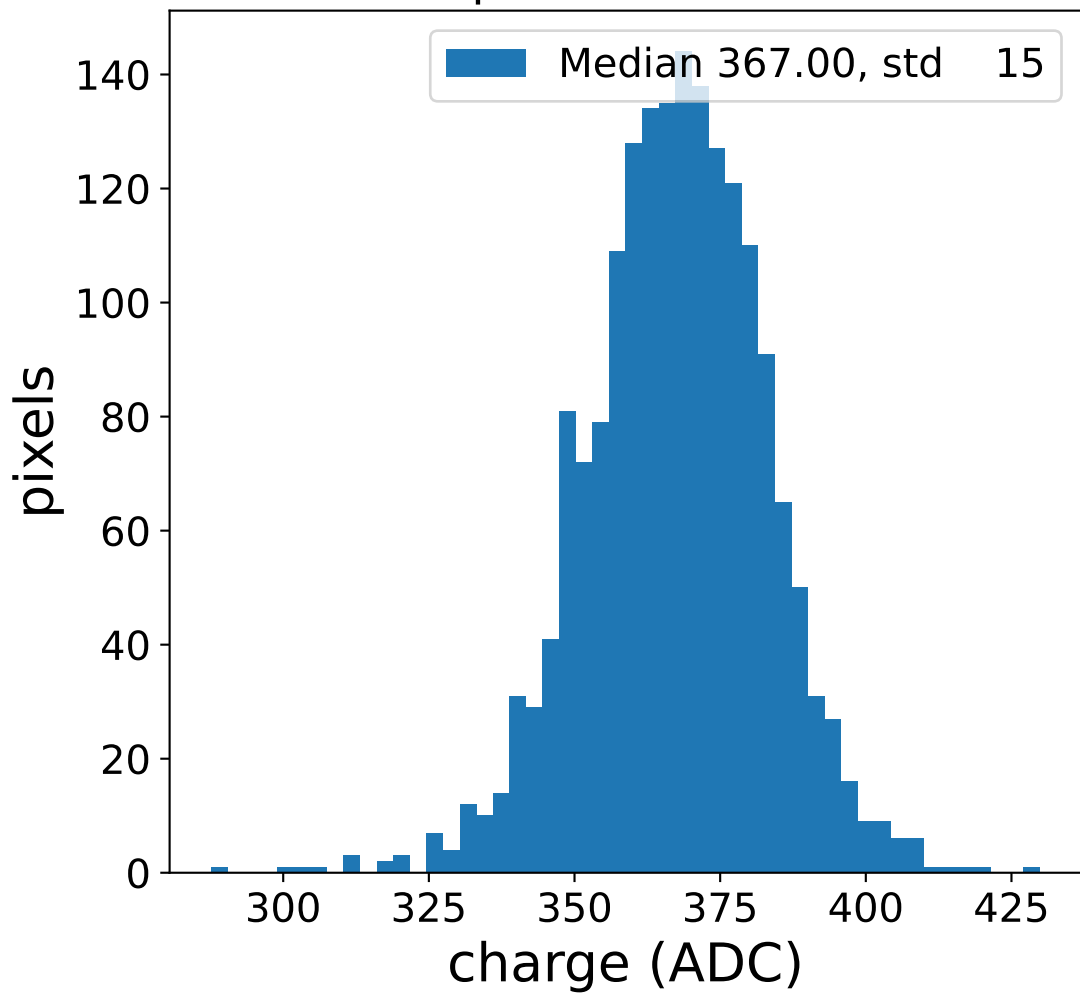

Run 5061

Run 5061

Run 5061 channel: HG

FF sample of 10000 events

pedestal sample of 10000 events

Run 5061 channel: LG

FF sample of 10000 events

pedestal sample of 10000 events