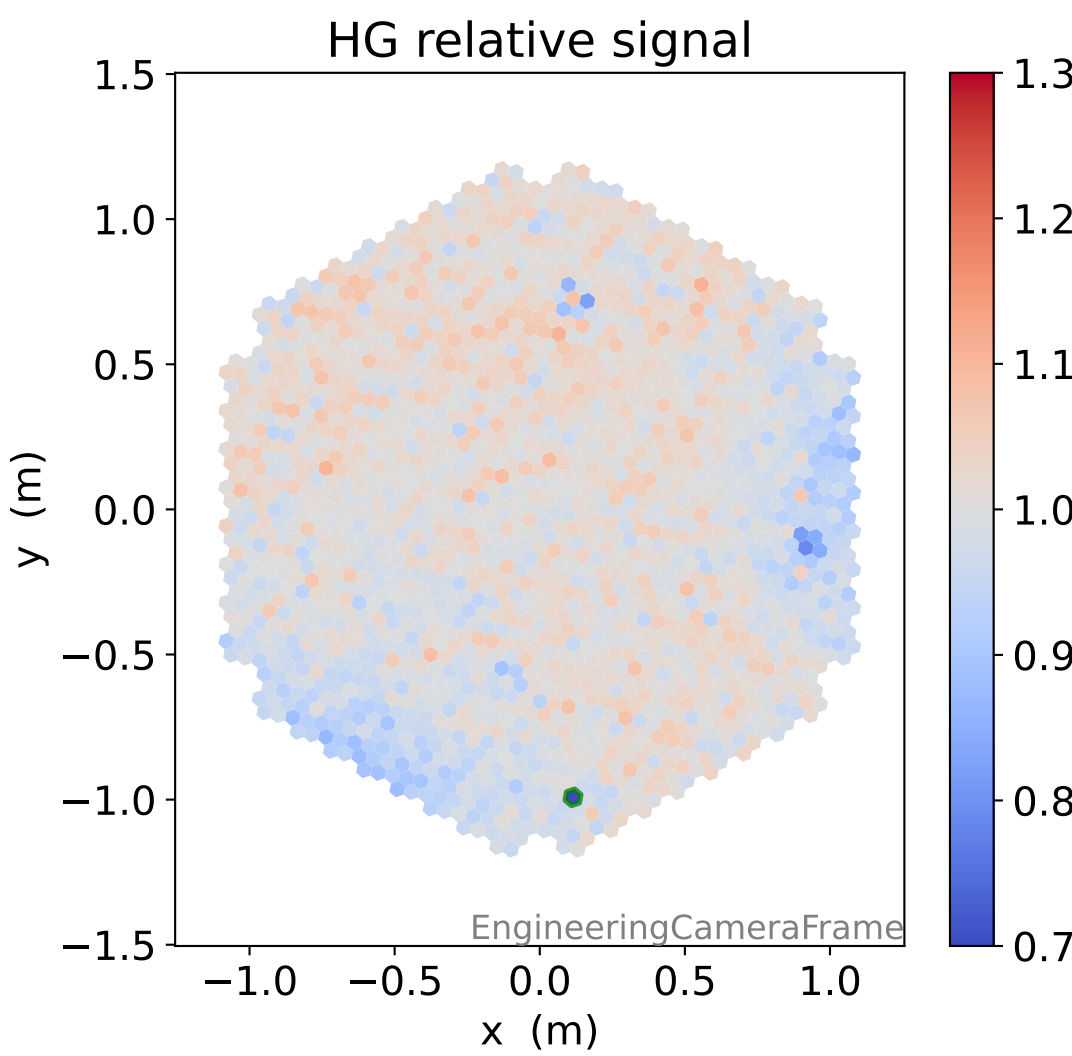

Run 5061

Run 5061

Run 5061 channel: HG

FF sample of 10000 events

pedestal sample of 10000 events

Run 5061 channel: LG

FF sample of 10000 events

pedestal sample of 10000 events