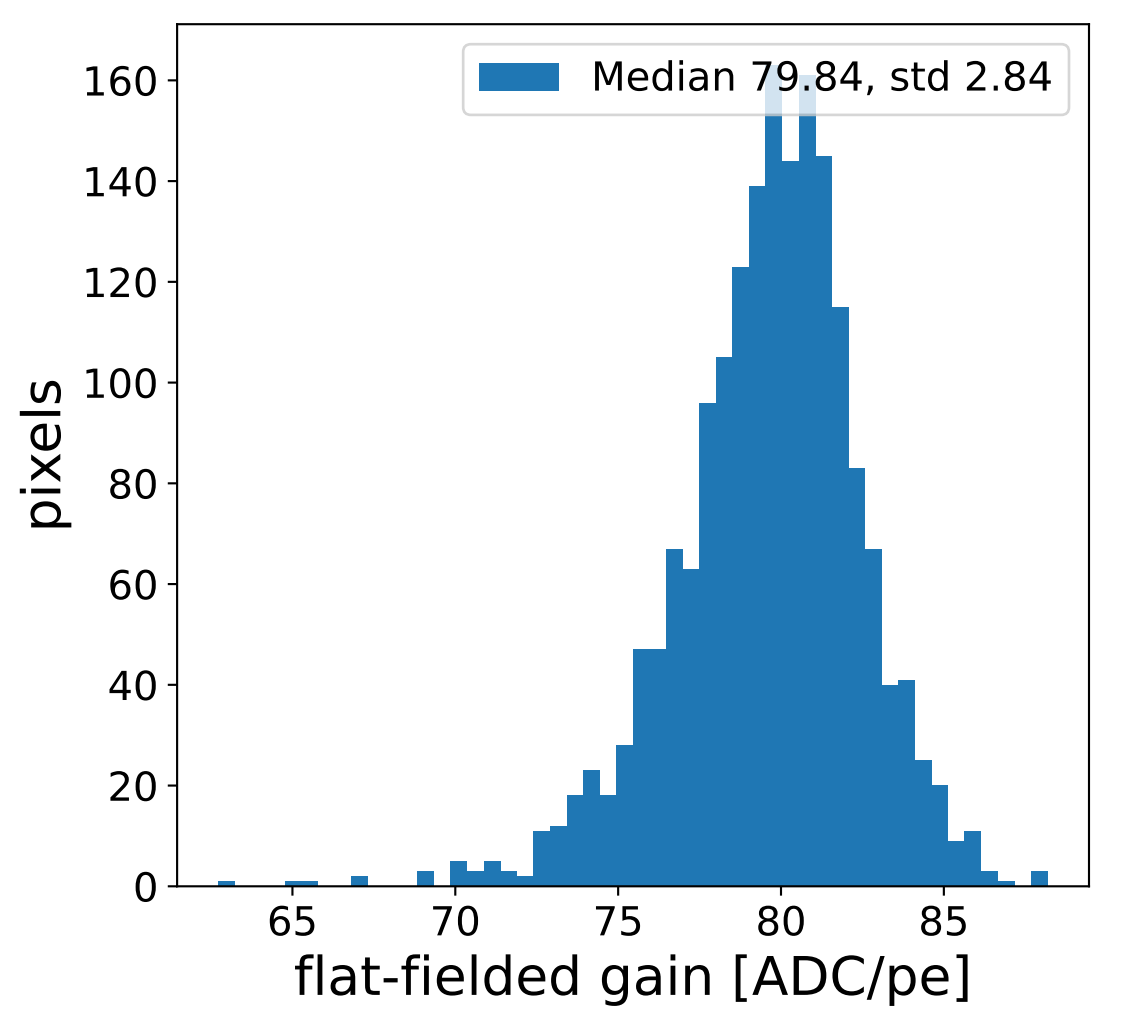

Run 5061

Run 5061

Run 5061 channel: HG

FF sample of 10000 events

pedestal sample of 10000 events

Run 5061 channel: LG

FF sample of 10000 events

pedestal sample of 10000 events