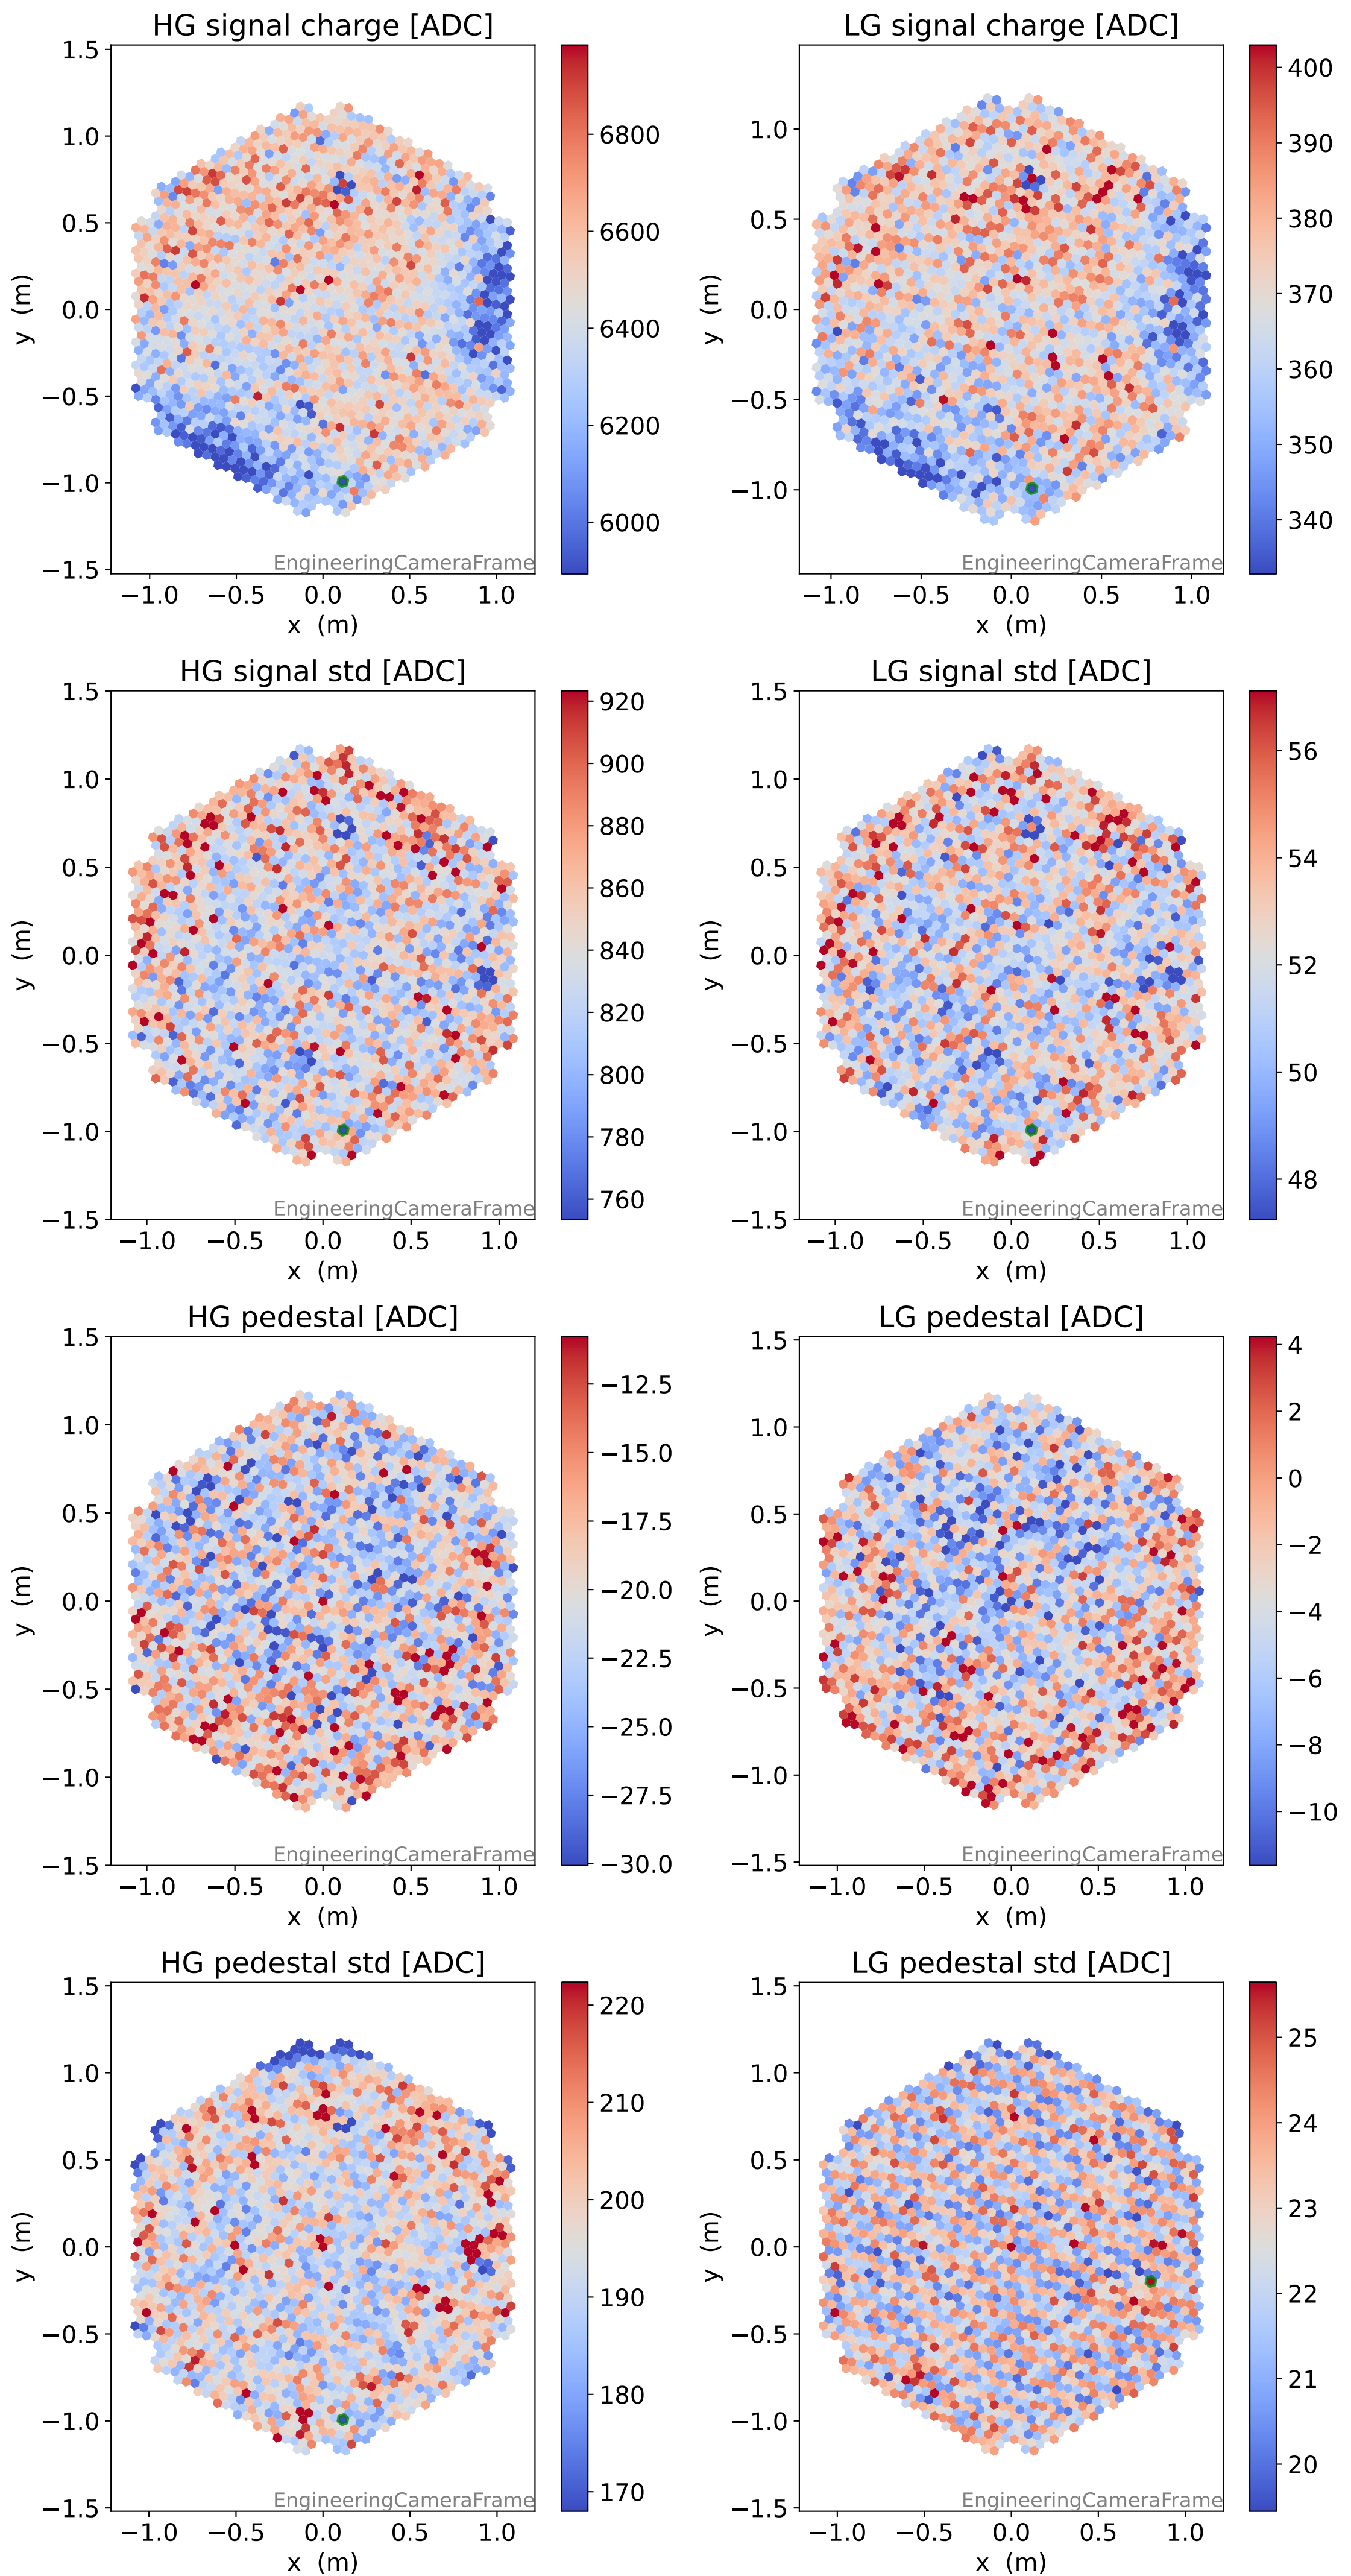

Run 5061

Run 5061

Run 5061 channel: HG

FF sample of 10000 events

pedestal sample of 10000 events

Run 5061 channel: LG

FF sample of 10000 events

pedestal sample of 10000 events