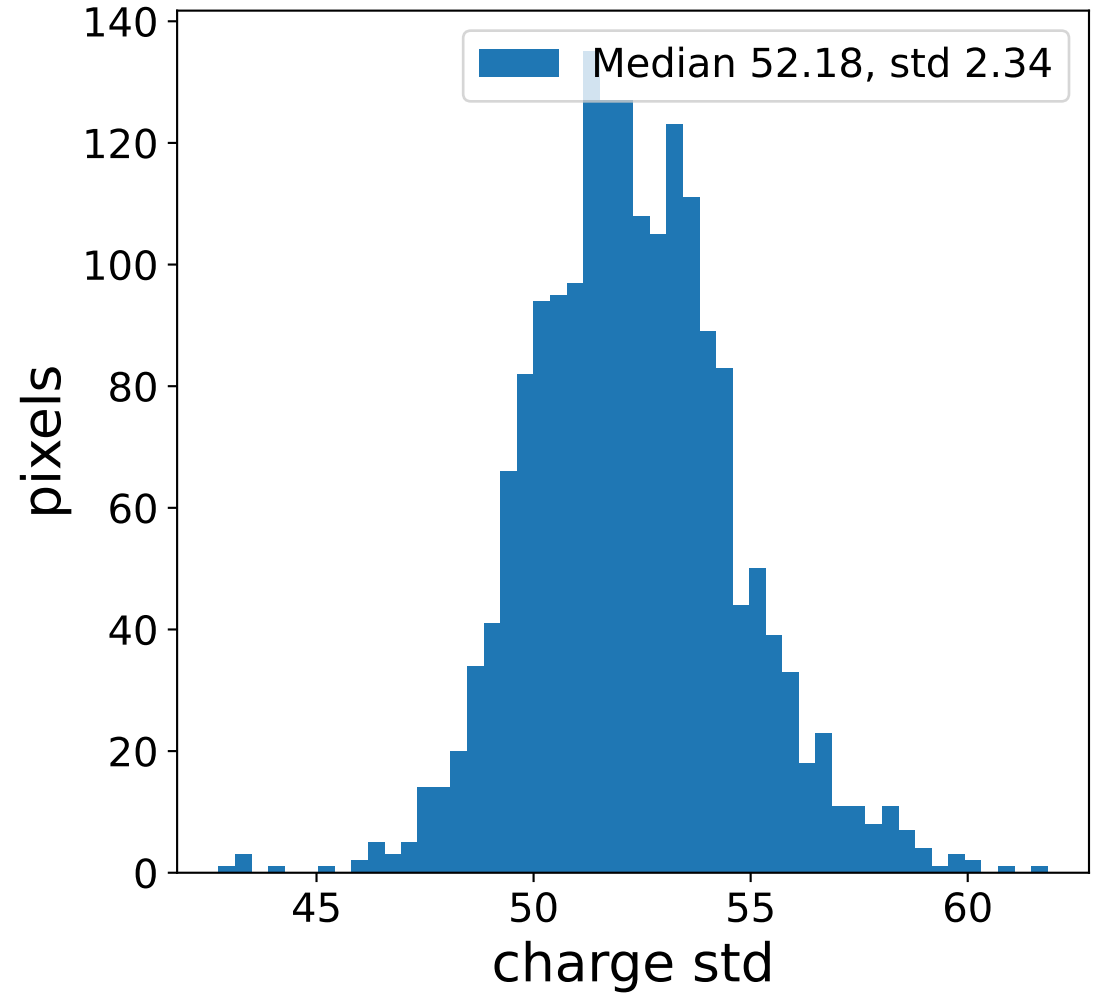

Run 5061

Run 5061

Run 5061 channel: HG

FF sample of 10000 events

pedestal sample of 10000 events

Run 5061 channel: LG

FF sample of 10000 events

pedestal sample of 10000 events