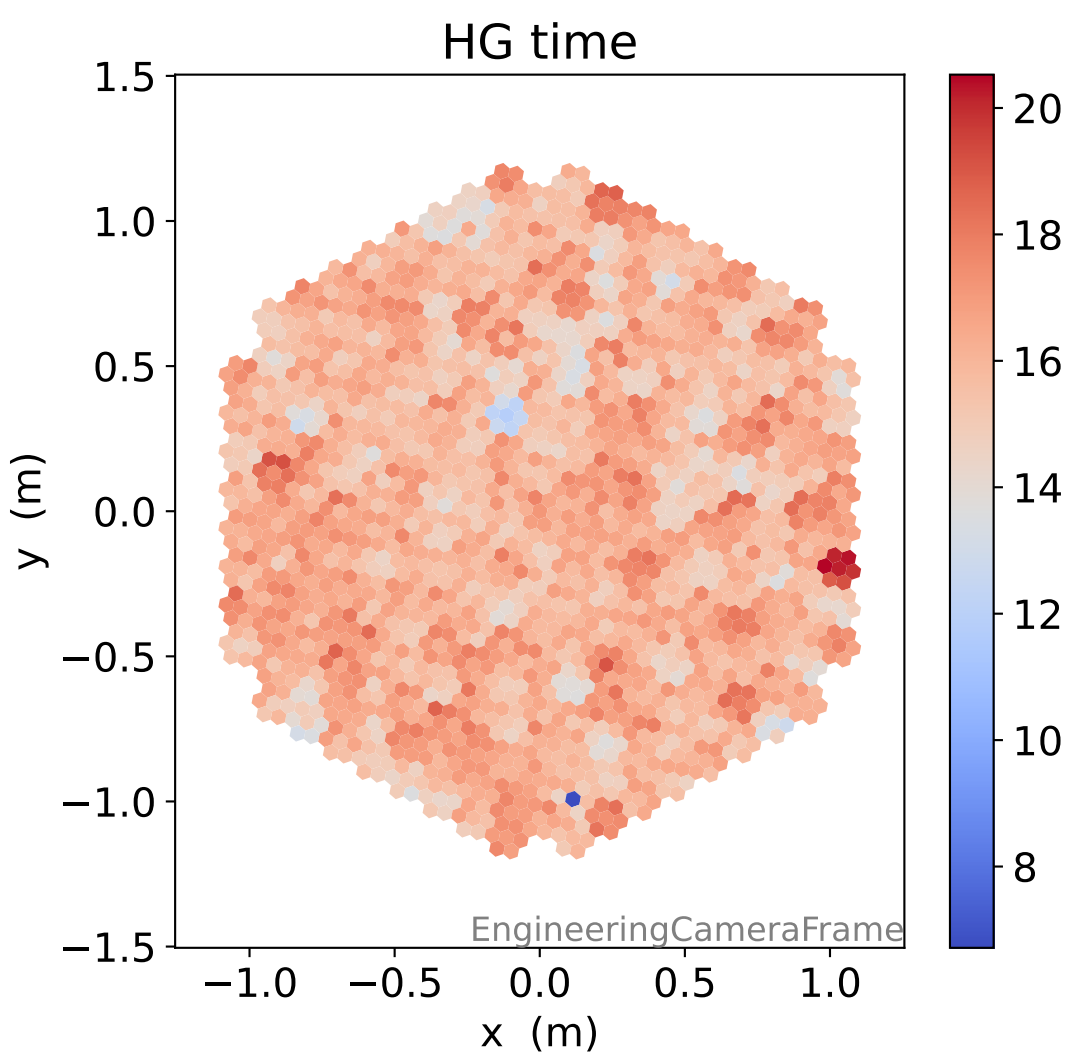

Run 5061

Run 5061

Run 5061 channel: HG

FF sample of 10000 events

pedestal sample of 10000 events

Run 5061 channel: LG

FF sample of 10000 events

pedestal sample of 10000 events