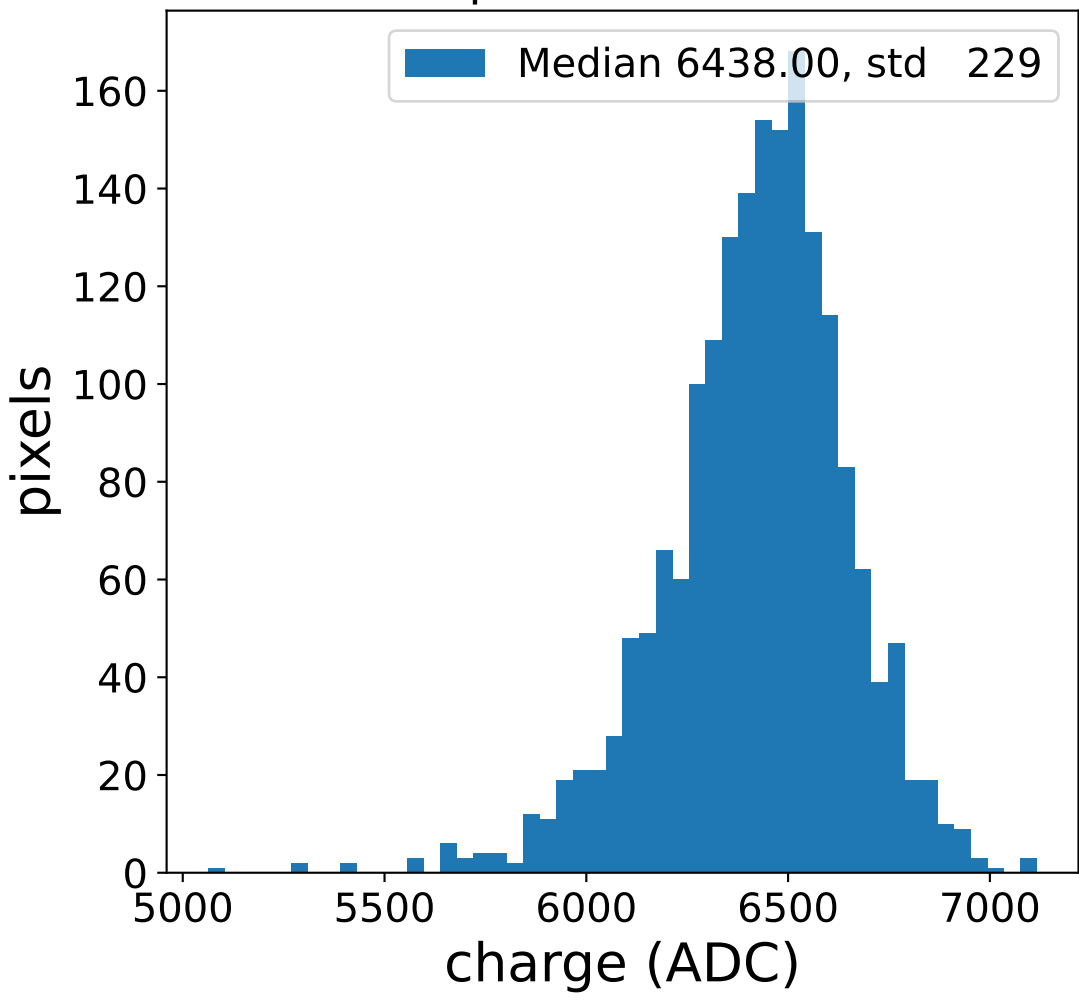

Run 5061

Run 5061

Run 5061 channel: HG

FF sample of 10000 events

pedestal sample of 10000 events

Run 5061 channel: LG

FF sample of 10000 events

pedestal sample of 10000 events