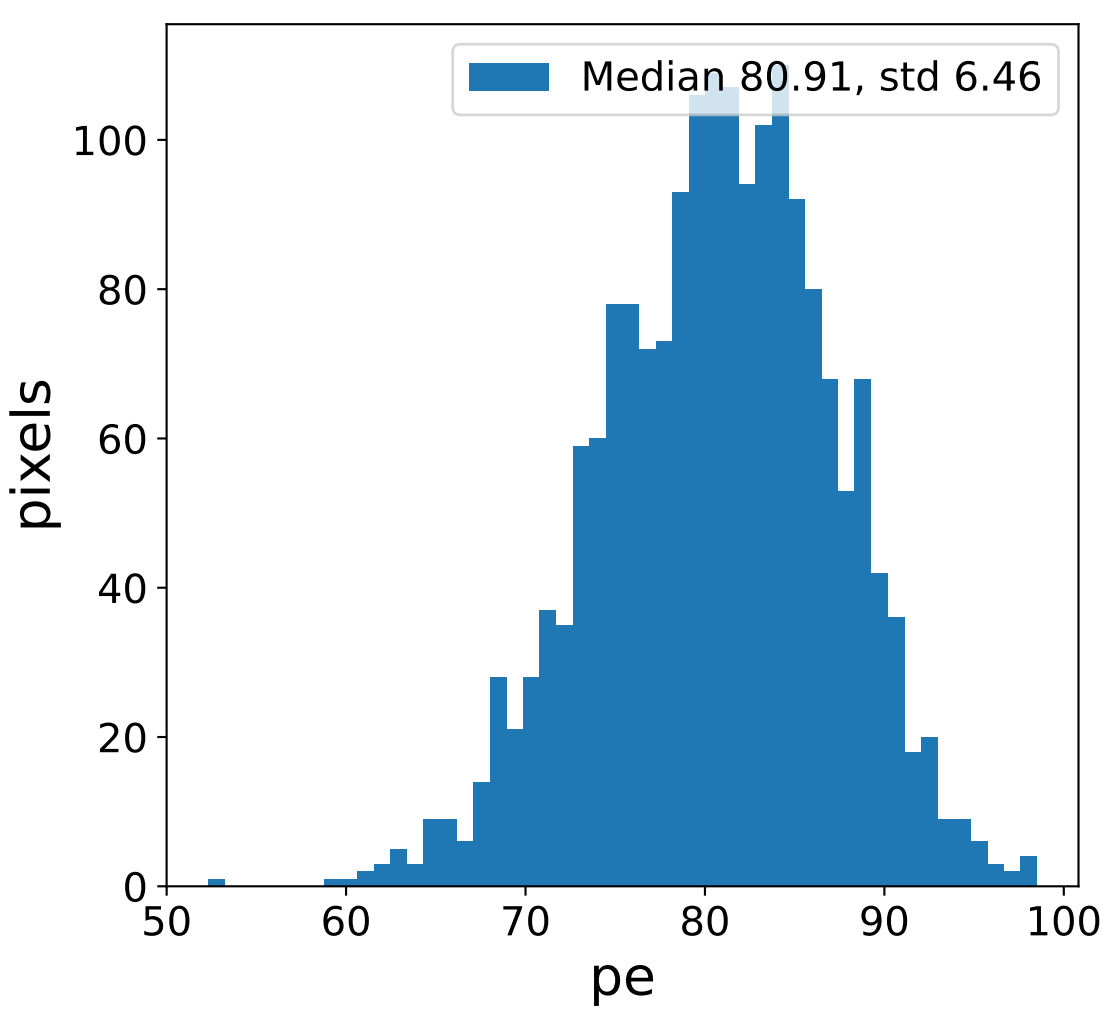

Run 5061

Run 5061

Run 5061 channel: HG

FF sample of 10000 events

pedestal sample of 10000 events

Run 5061 channel: LG

FF sample of 10000 events

pedestal sample of 10000 events