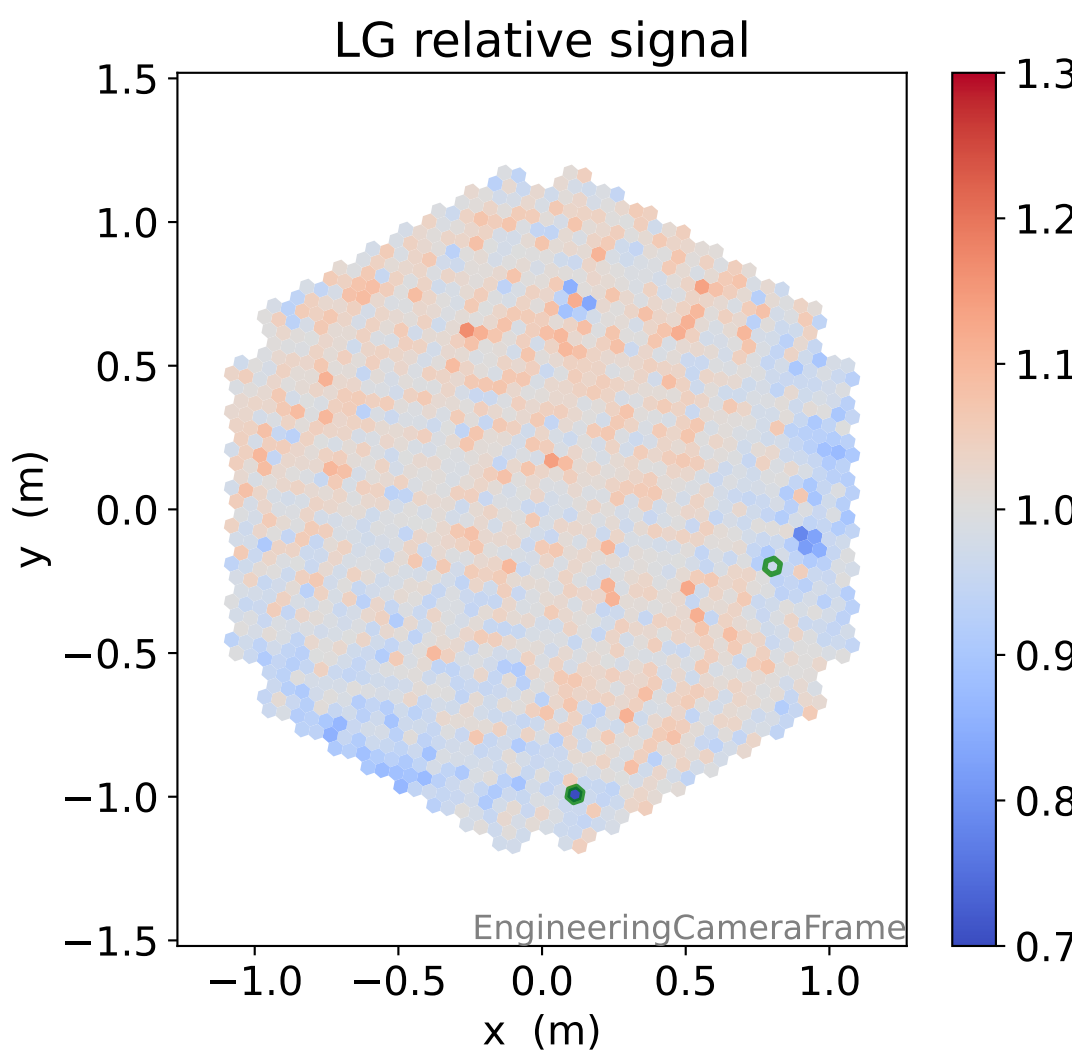

Run 5061

Run 5061

Run 5061 channel: HG

FF sample of 10000 events

pedestal sample of 10000 events

Run 5061 channel: LG

FF sample of 10000 events

pedestal sample of 10000 events