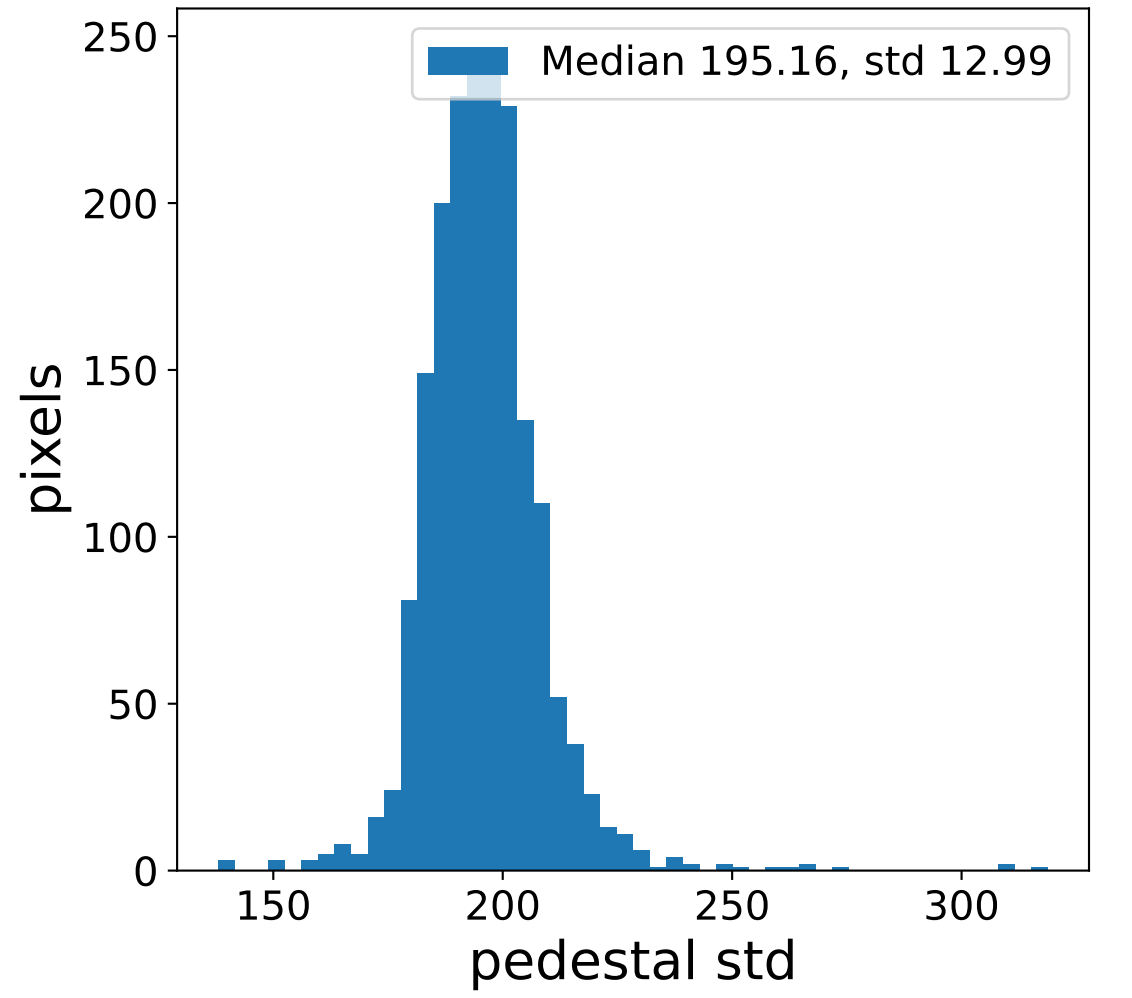

Run 5061

Run 5061

Run 5061 channel: HG

FF sample of 10000 events

pedestal sample of 10000 events

Run 5061 channel: LG

FF sample of 10000 events

pedestal sample of 10000 events