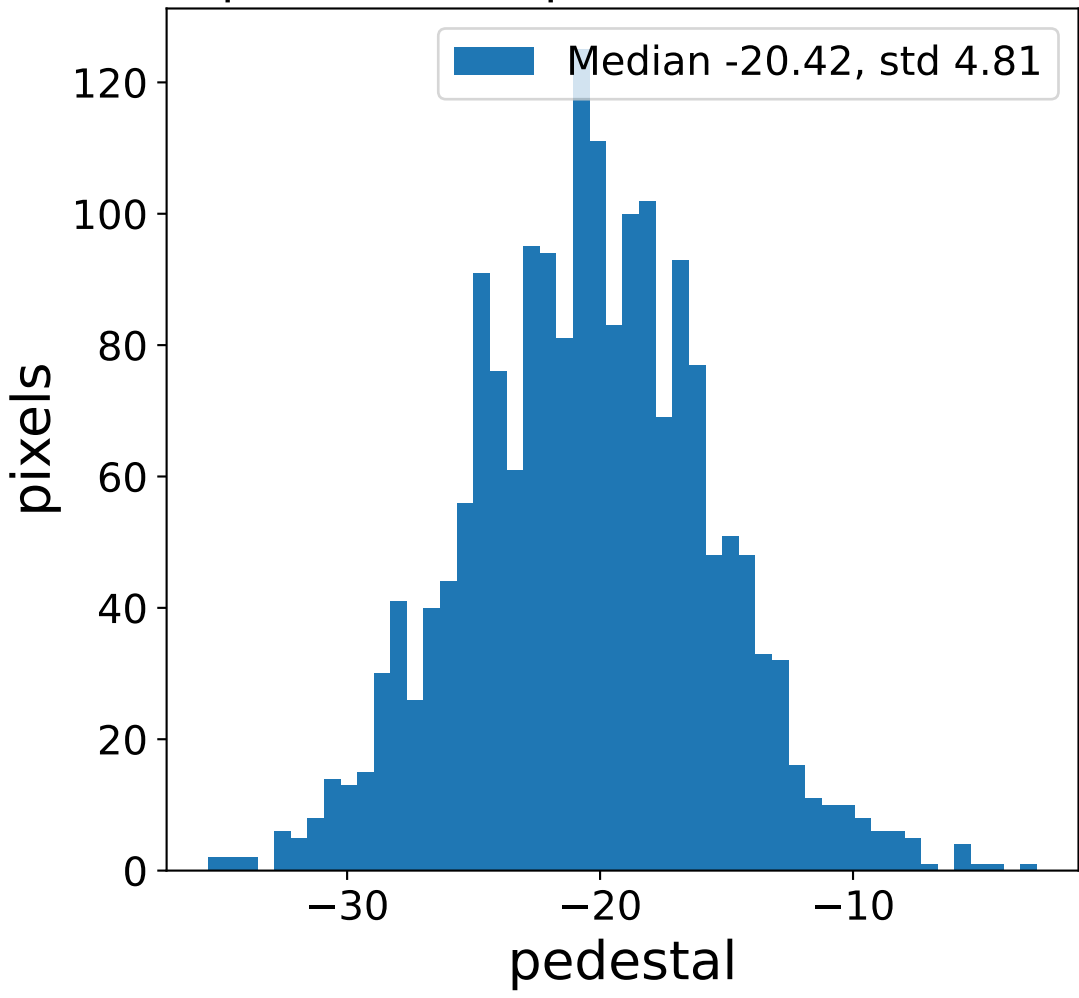

Run 5061

Run 5061

Run 5061 channel: HG

FF sample of 10000 events

pedestal sample of 10000 events

Run 5061 channel: LG

FF sample of 10000 events

pedestal sample of 10000 events