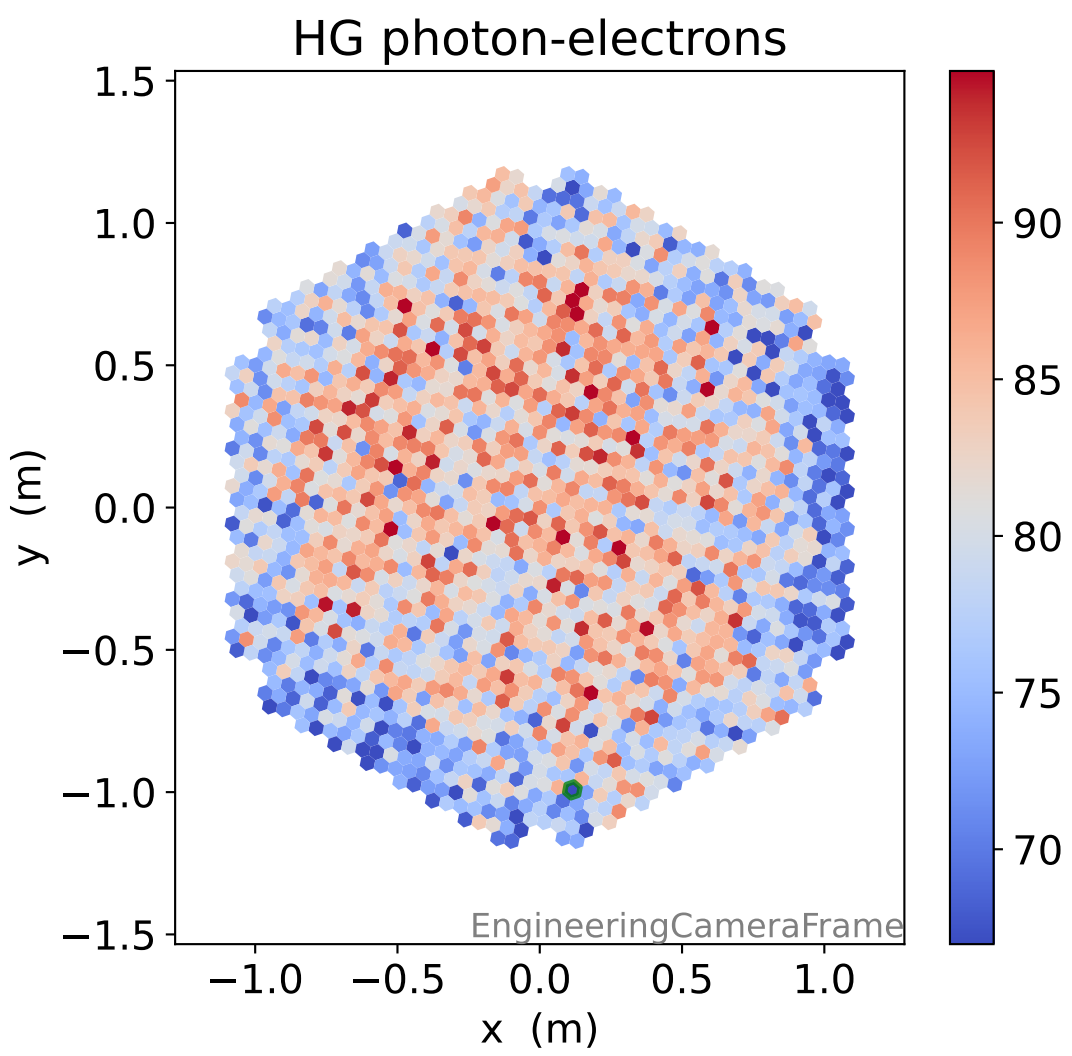

Run 5061

Run 5061

Run 5061 channel: HG

FF sample of 10000 events

pedestal sample of 10000 events

Run 5061 channel: LG

FF sample of 10000 events

pedestal sample of 10000 events