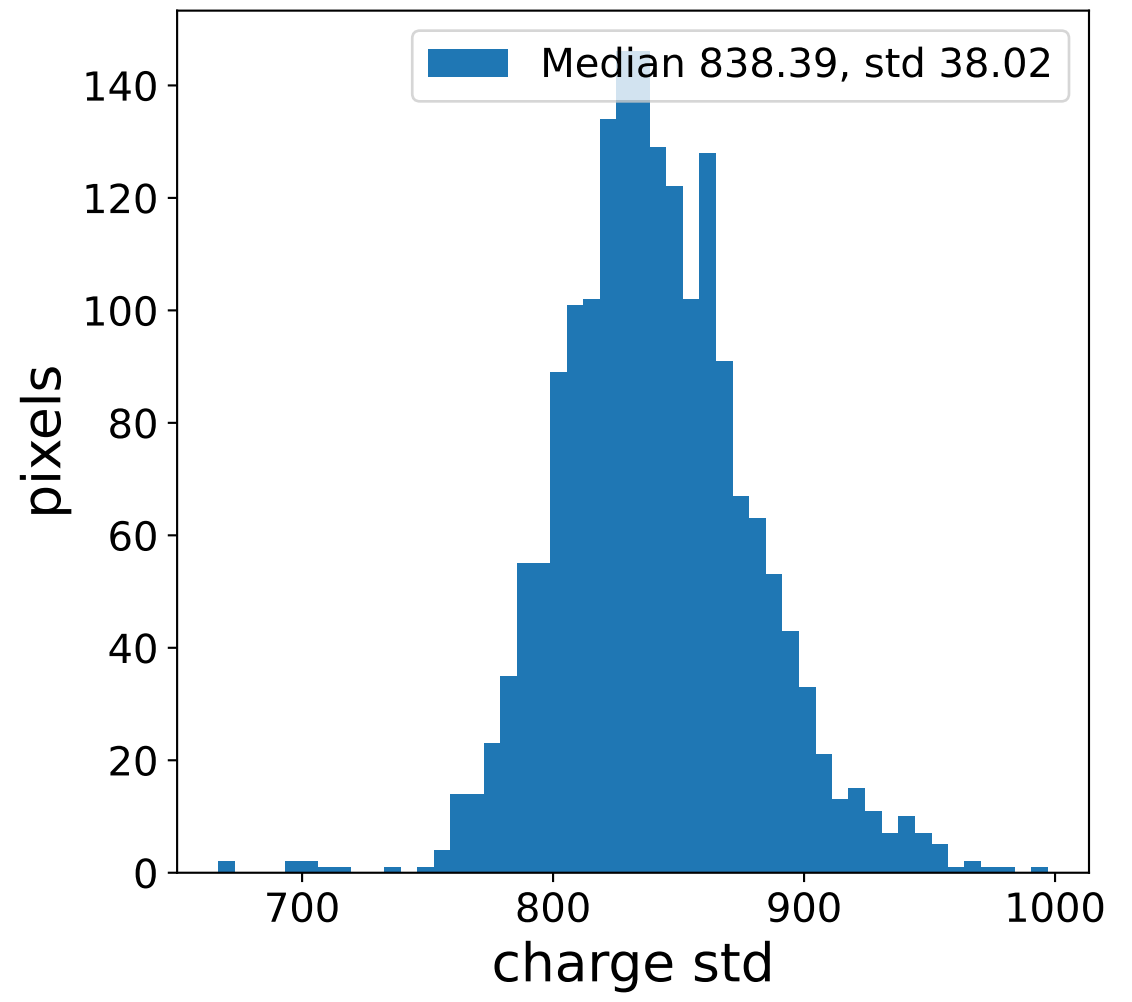

Run 5061

Run 5061

Run 5061 channel: HG

FF sample of 10000 events

pedestal sample of 10000 events

Run 5061 channel: LG

FF sample of 10000 events

pedestal sample of 10000 events