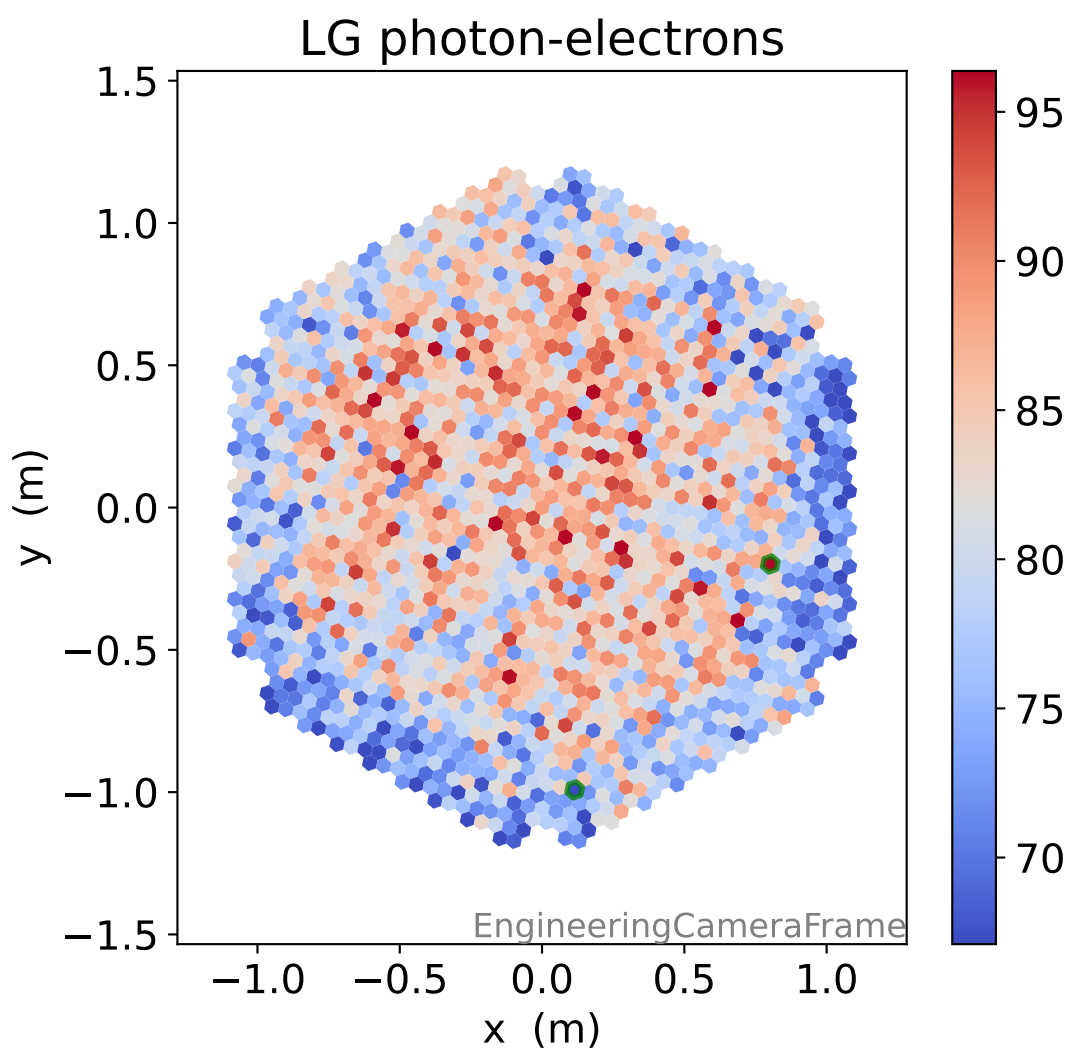

Run 5061

Run 5061

Run 5061 channel: HG

FF sample of 10000 events

pedestal sample of 10000 events

Run 5061 channel: LG

FF sample of 10000 events

pedestal sample of 10000 events