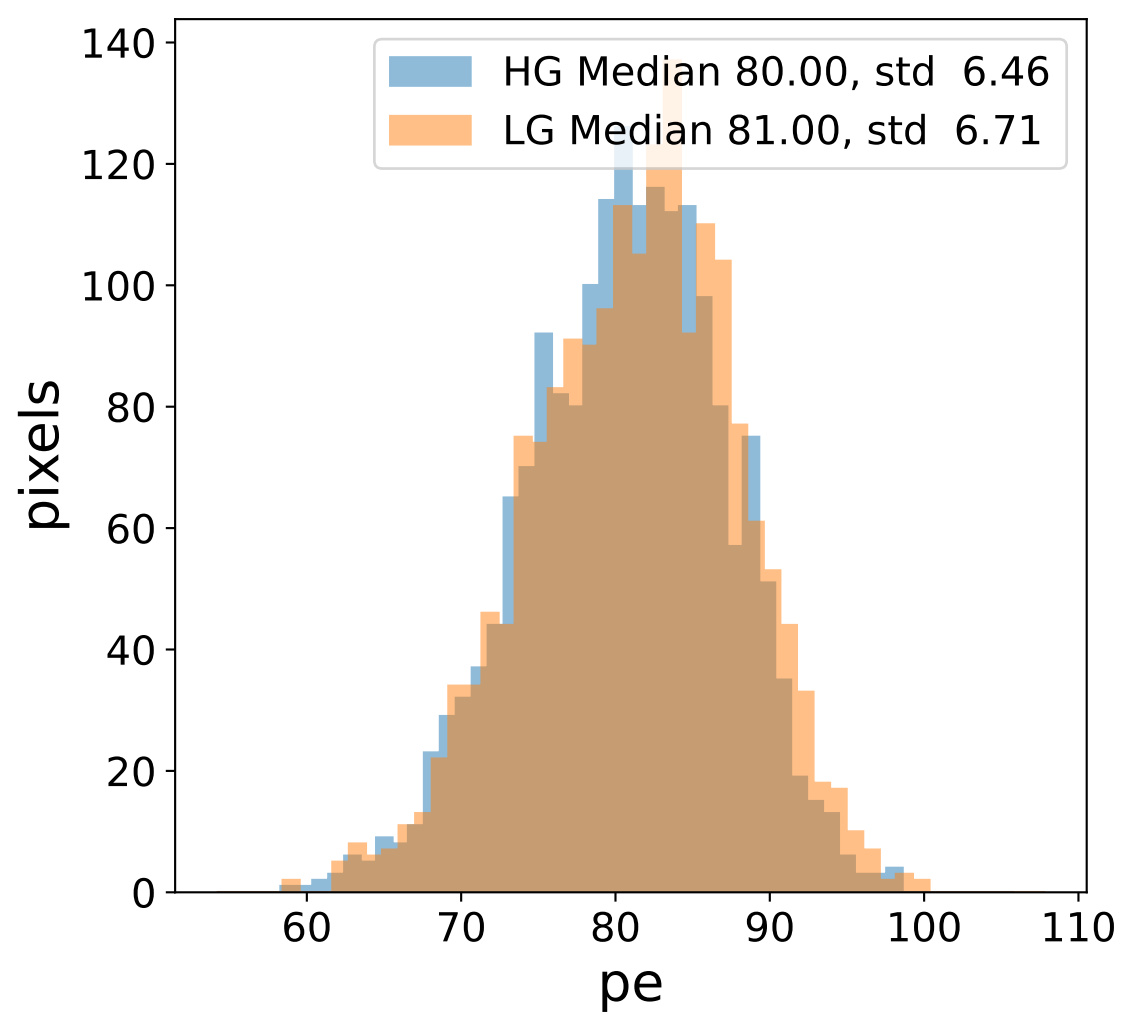

Run 5061

Run 5061

Run 5061 channel: HG

FF sample of 10000 events

pedestal sample of 10000 events

Run 5061 channel: LG

FF sample of 10000 events

pedestal sample of 10000 events