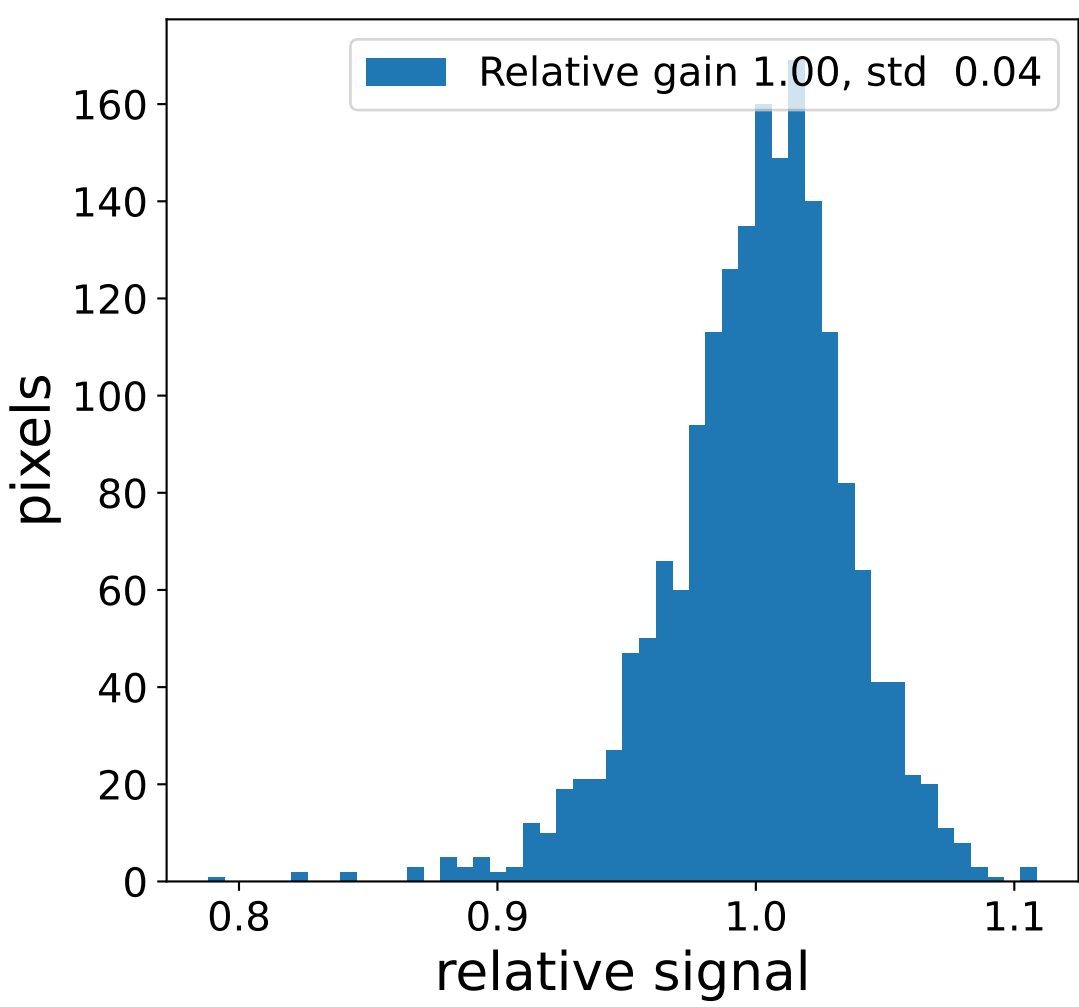

Run 5061

Run 5061

Run 5061 channel: HG

FF sample of 10000 events

pedestal sample of 10000 events

Run 5061 channel: LG

FF sample of 10000 events

pedestal sample of 10000 events