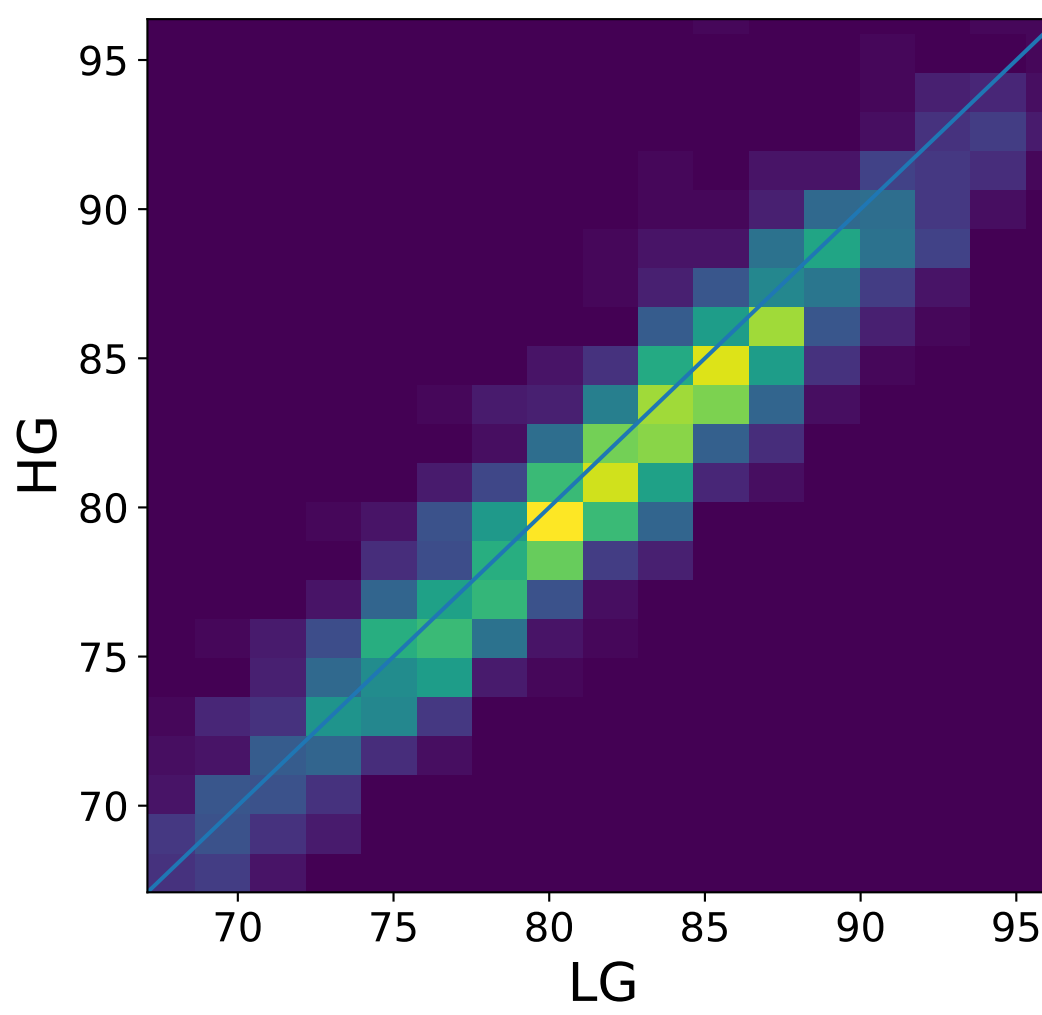

Run 5061

Run 5061

Run 5061 channel: HG

FF sample of 10000 events

pedestal sample of 10000 events

Run 5061 channel: LG

FF sample of 10000 events

pedestal sample of 10000 events