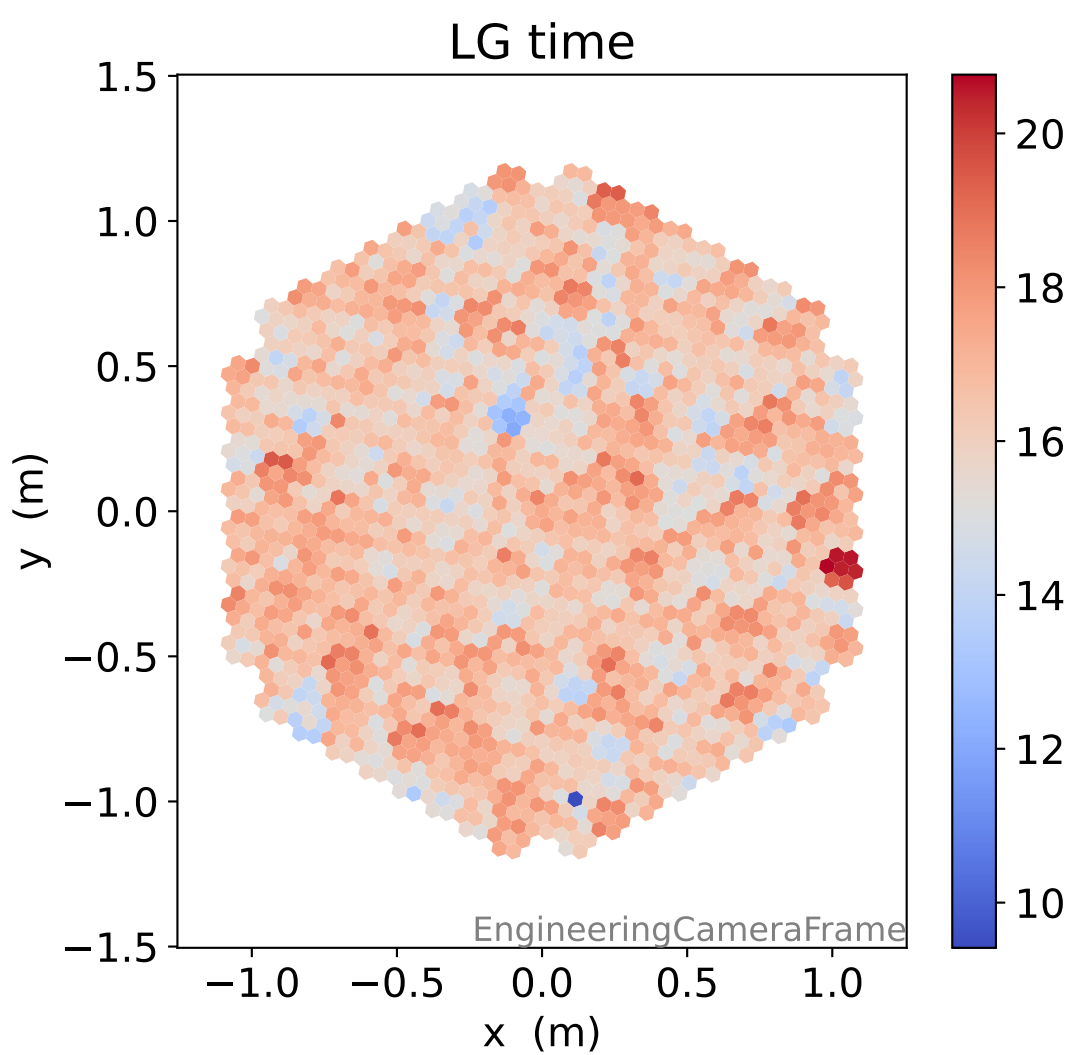

Run 5061

Run 5061

Run 5061 channel: HG

FF sample of 10000 events

pedestal sample of 10000 events

Run 5061 channel: LG

FF sample of 10000 events

pedestal sample of 10000 events