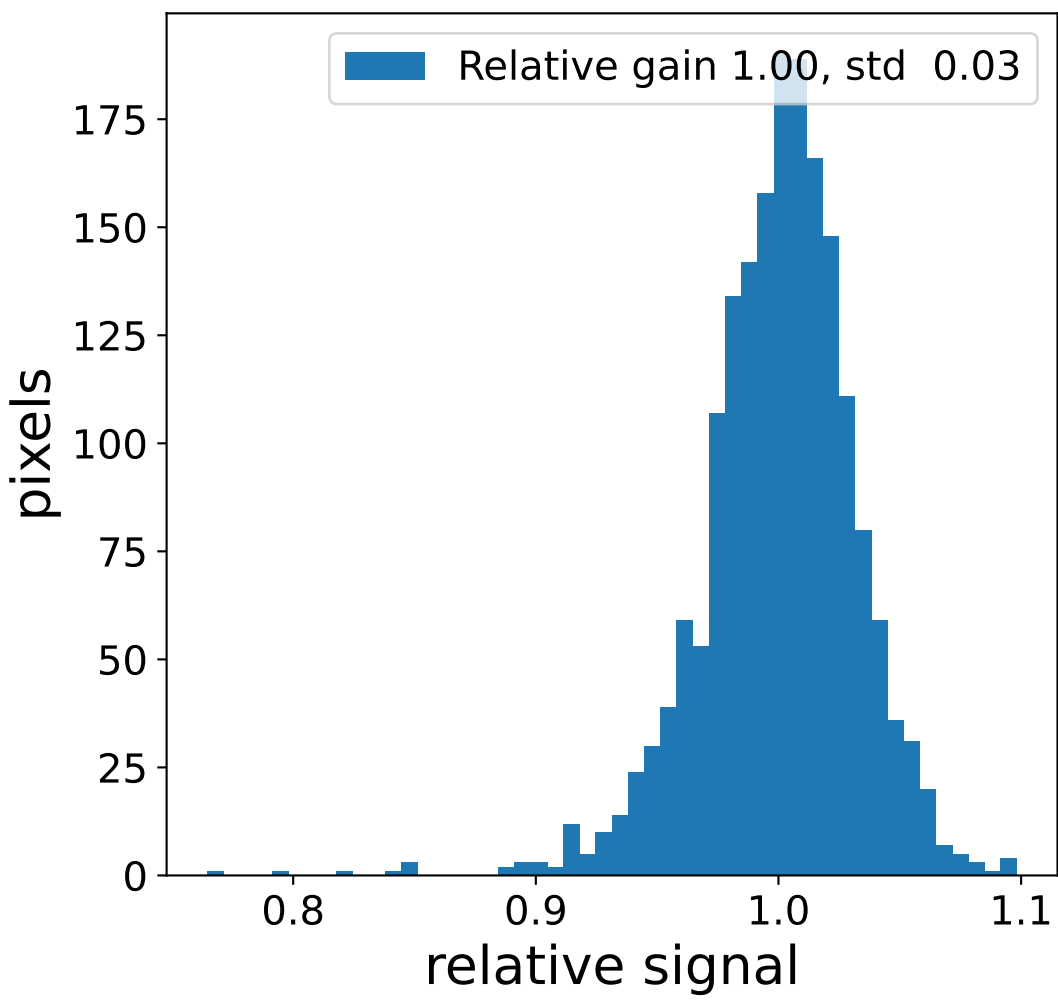

Run 5086

Run 5086

Run 5086 channel: HG

FF sample of 10000 events

pedestal sample of 10000 events

Run 5086 channel: LG

FF sample of 10000 events

pedestal sample of 10000 events