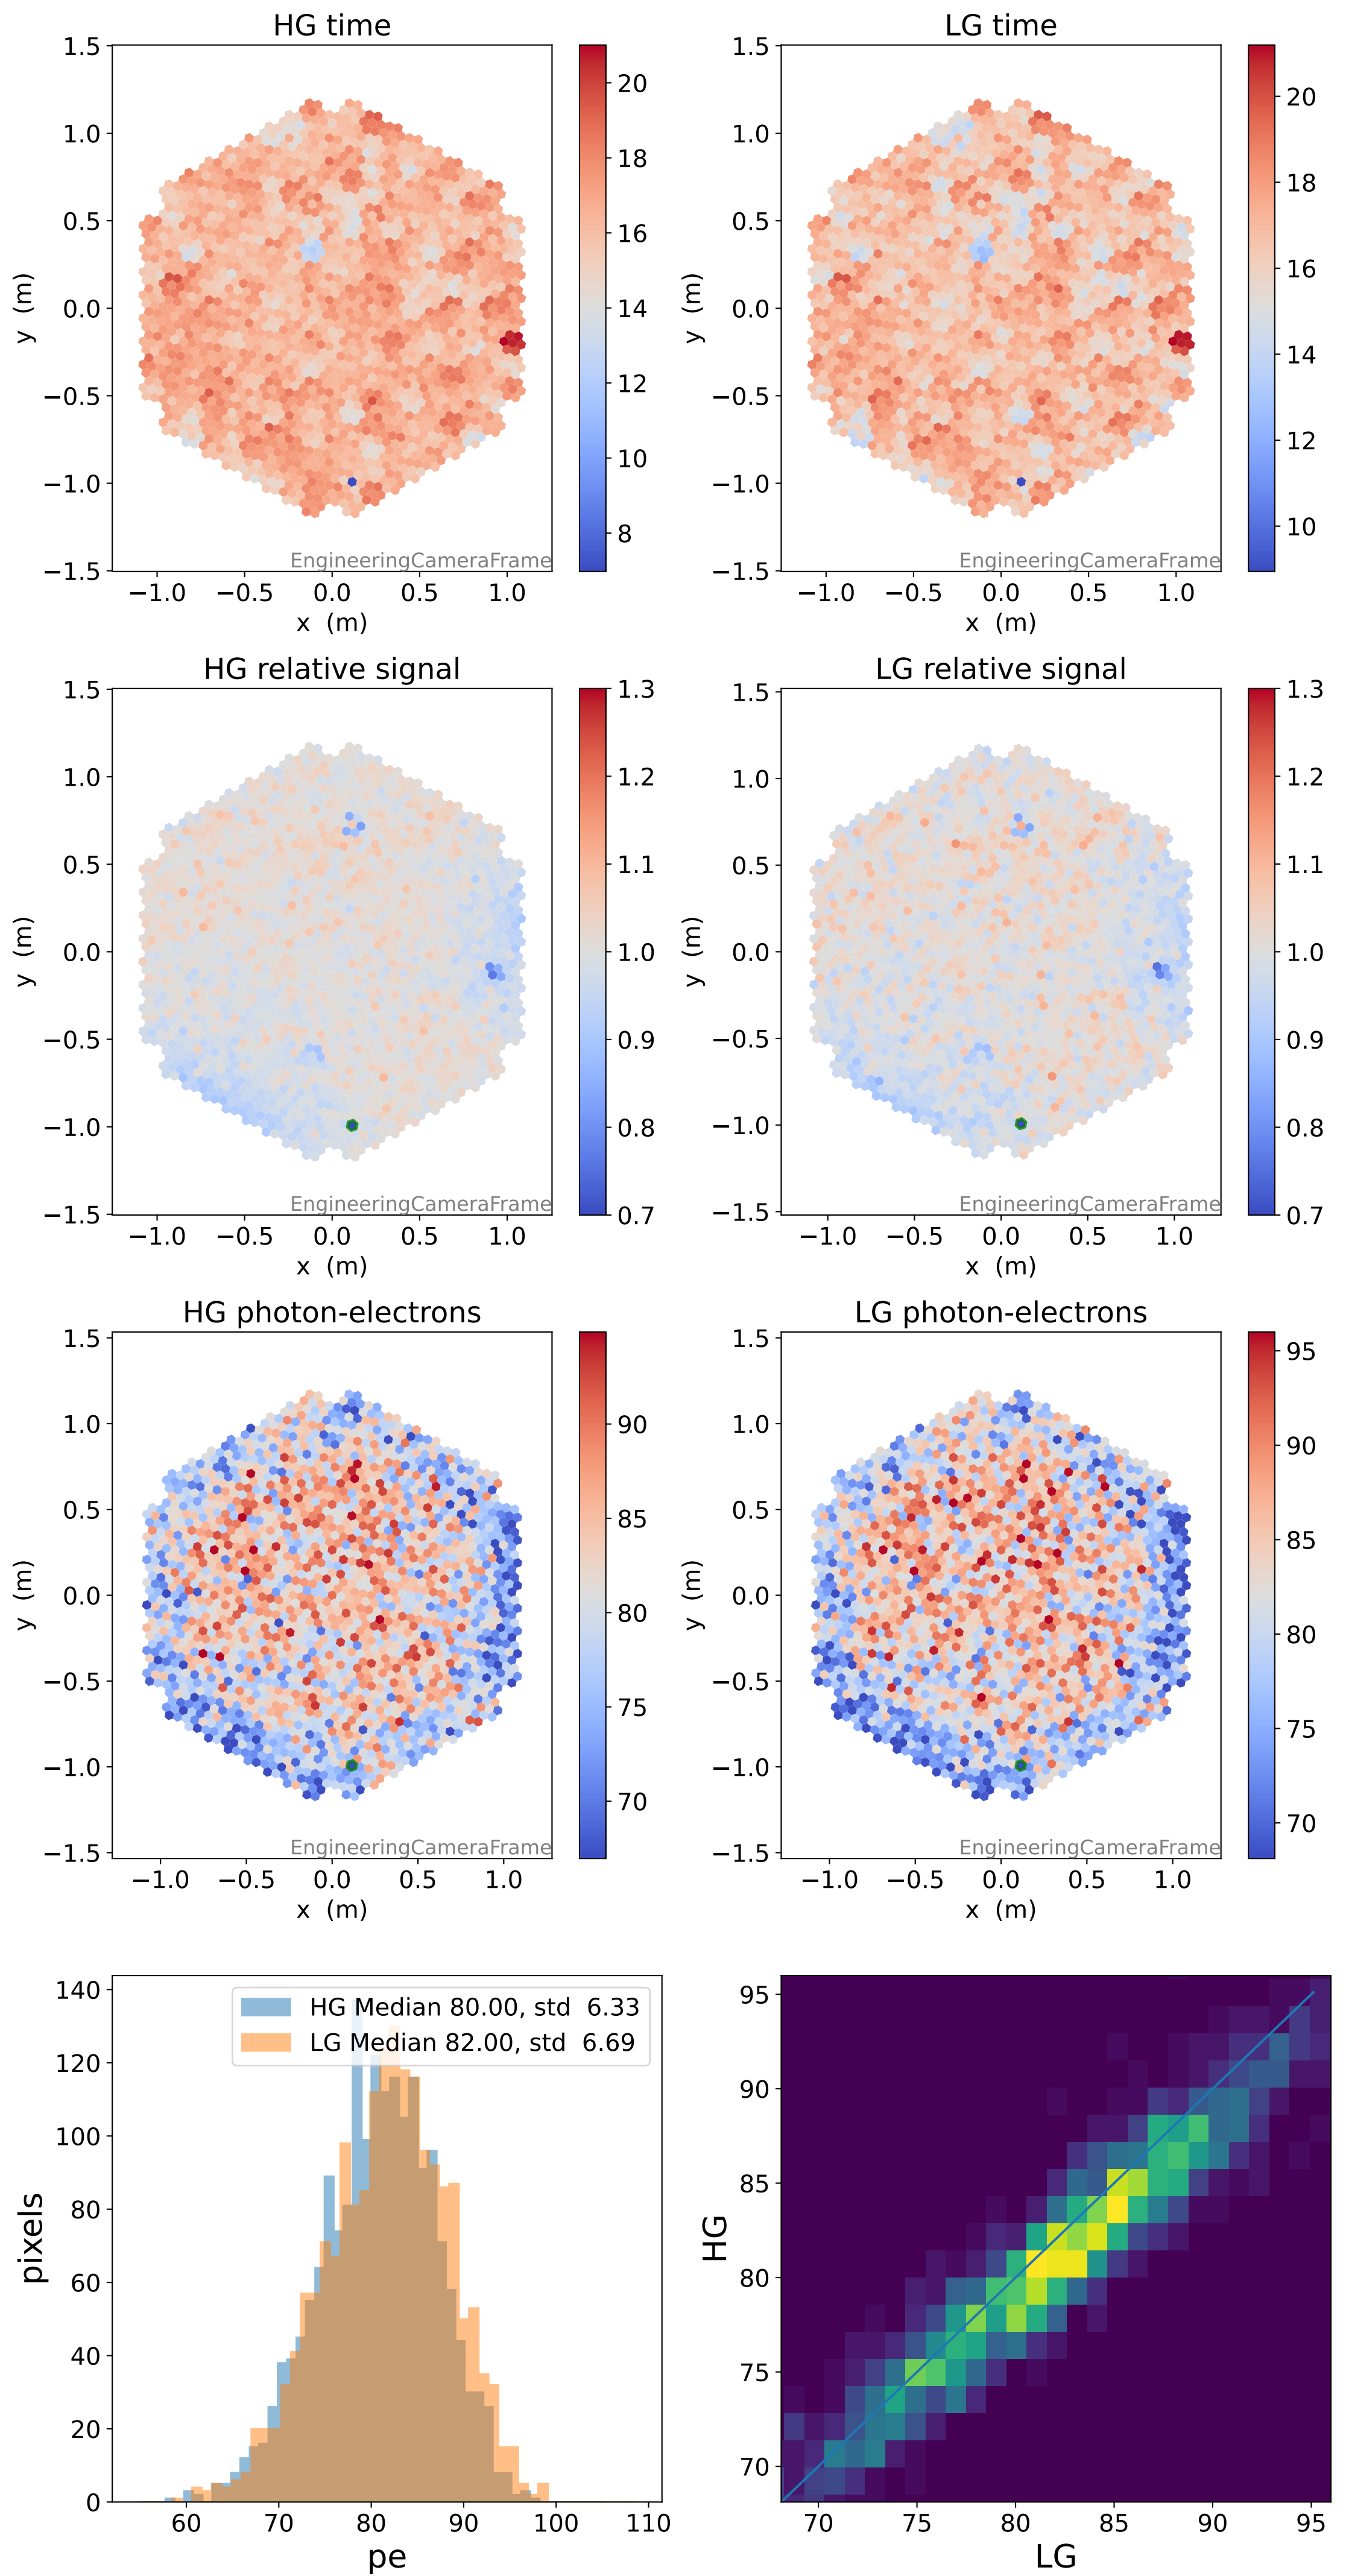

Run 5086

Run 5086

Run 5086 channel: HG

FF sample of 10000 events

pedestal sample of 10000 events

Run 5086 channel: LG

FF sample of 10000 events

pedestal sample of 10000 events