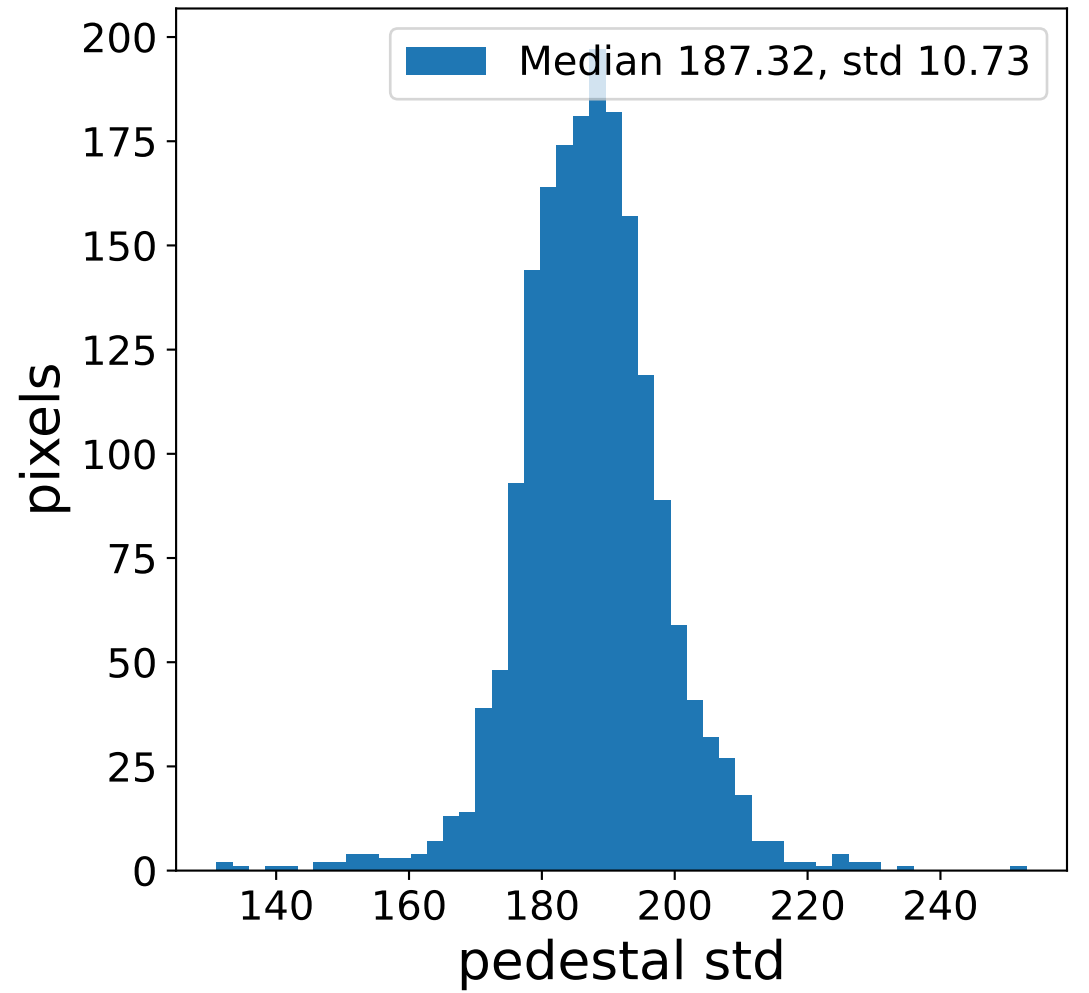

Run 5086

Run 5086

Run 5086 channel: HG

FF sample of 10000 events

pedestal sample of 10000 events

Run 5086 channel: LG

FF sample of 10000 events

pedestal sample of 10000 events