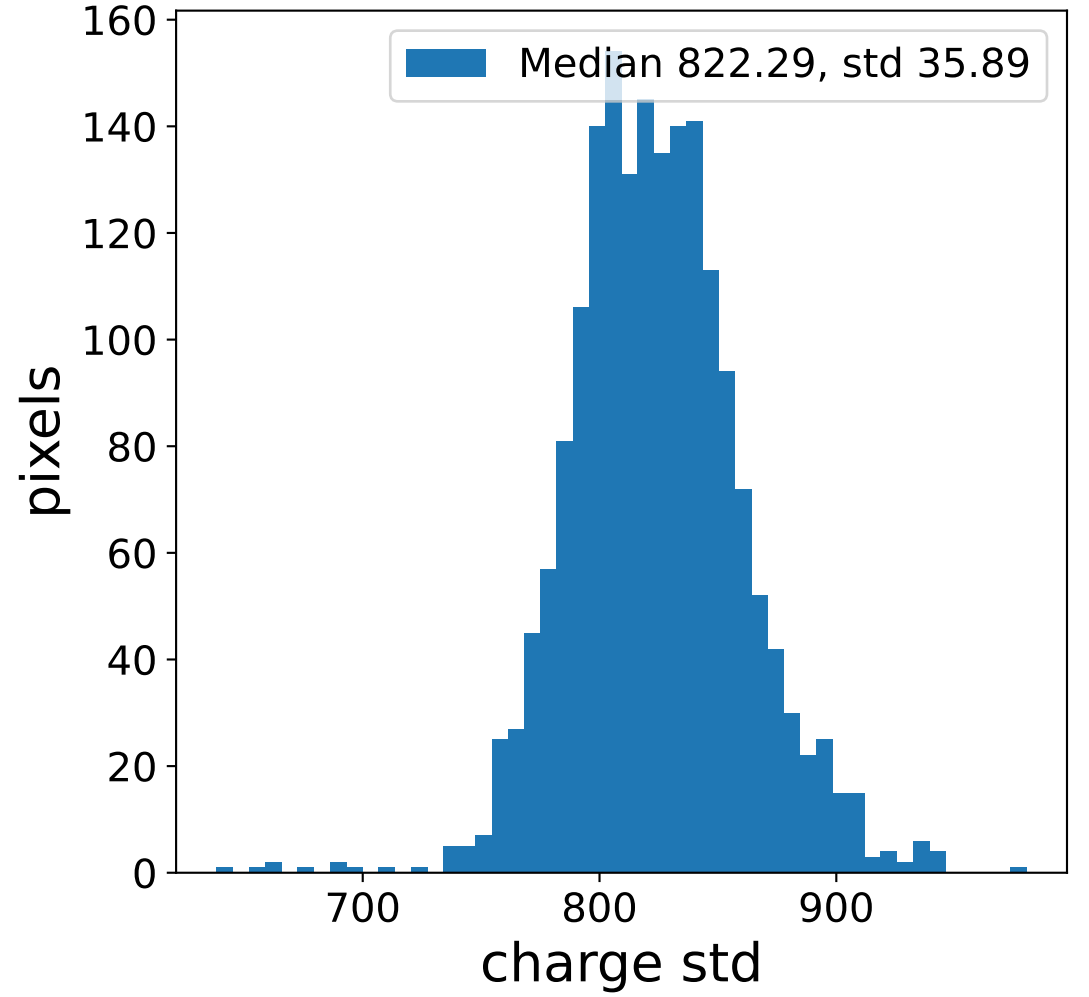

Run 5086

Run 5086

Run 5086 channel: HG

FF sample of 10000 events

pedestal sample of 10000 events

Run 5086 channel: LG

FF sample of 10000 events

pedestal sample of 10000 events