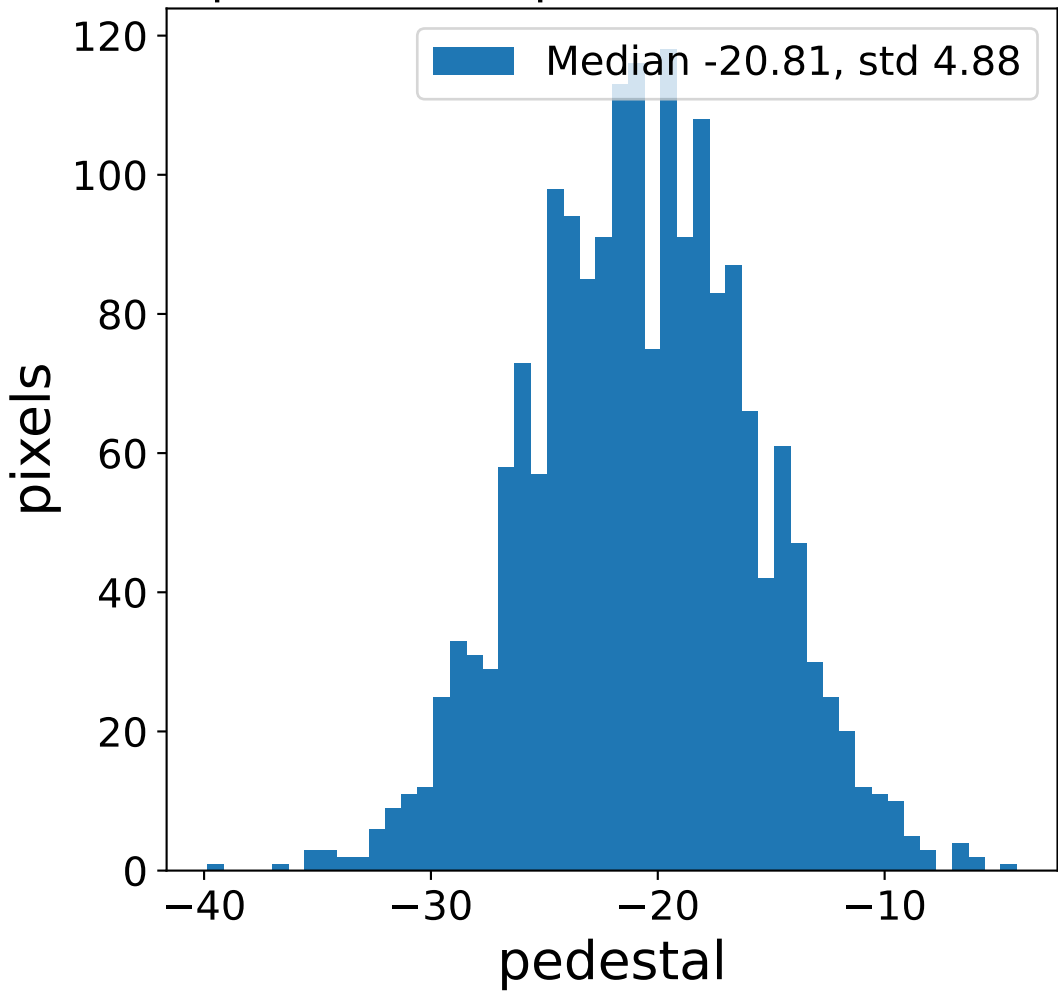

Run 5086

Run 5086

Run 5086 channel: HG

FF sample of 10000 events

pedestal sample of 10000 events

Run 5086 channel: LG

FF sample of 10000 events

pedestal sample of 10000 events