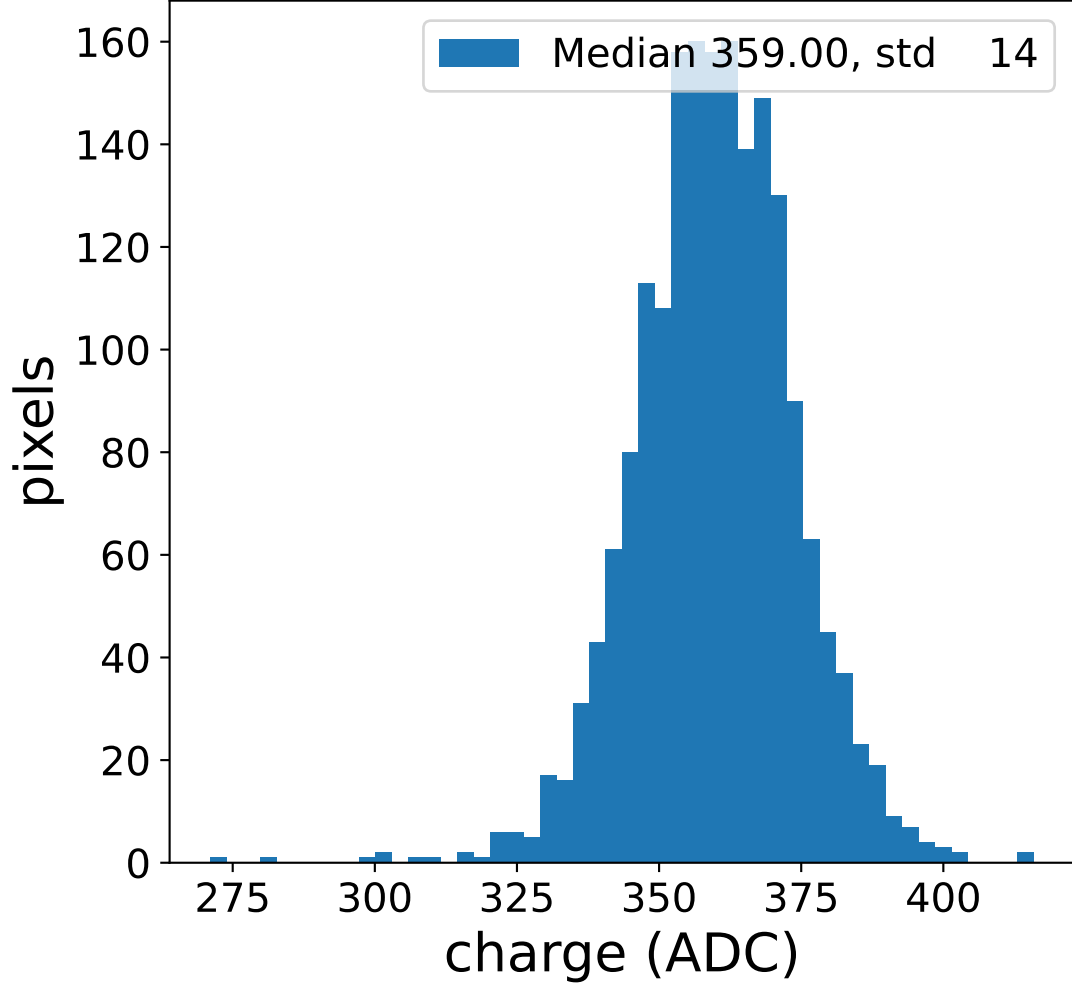

Run 5086

Run 5086

Run 5086 channel: HG

FF sample of 10000 events

pedestal sample of 10000 events

Run 5086 channel: LG

FF sample of 10000 events

pedestal sample of 10000 events