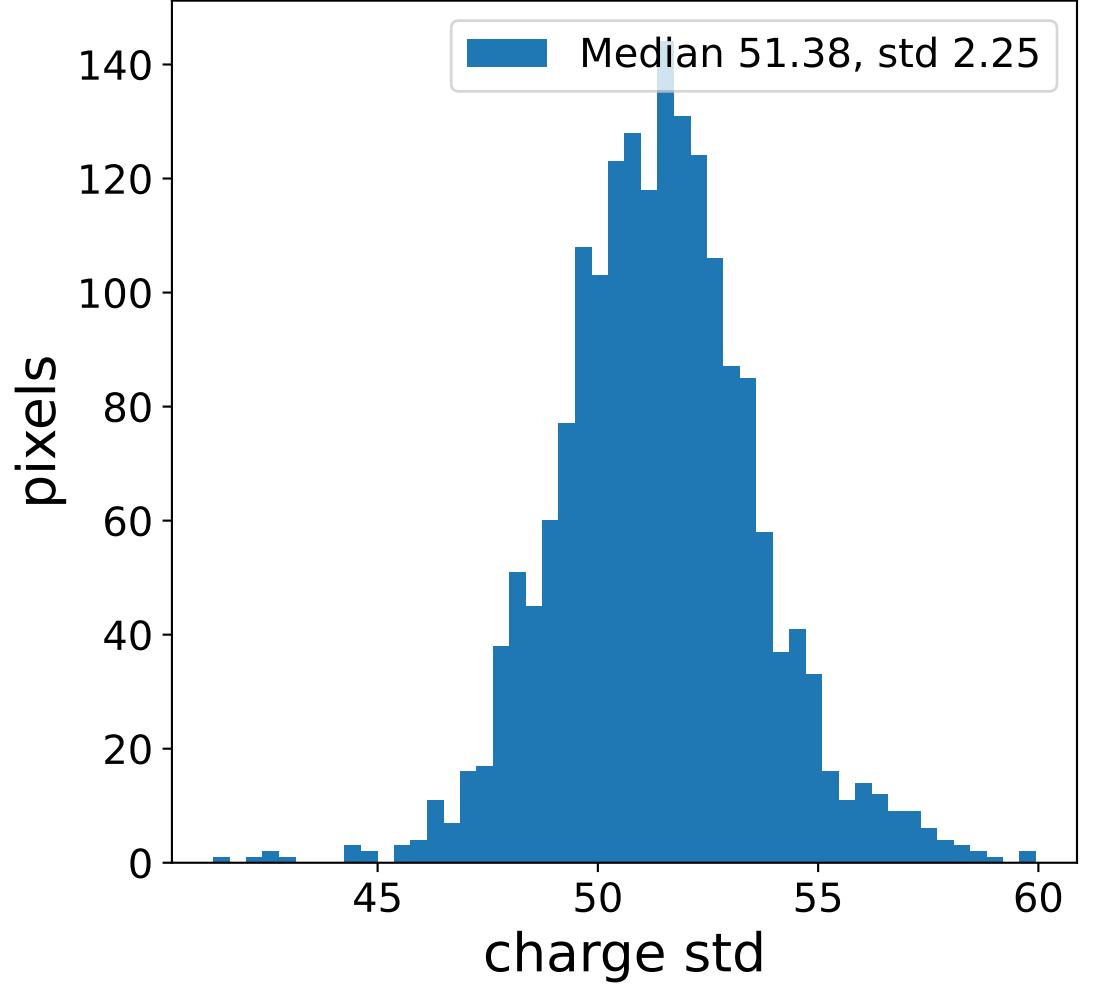

Run 5086

Run 5086

Run 5086 channel: HG

FF sample of 10000 events

pedestal sample of 10000 events

Run 5086 channel: LG

FF sample of 10000 events

pedestal sample of 10000 events