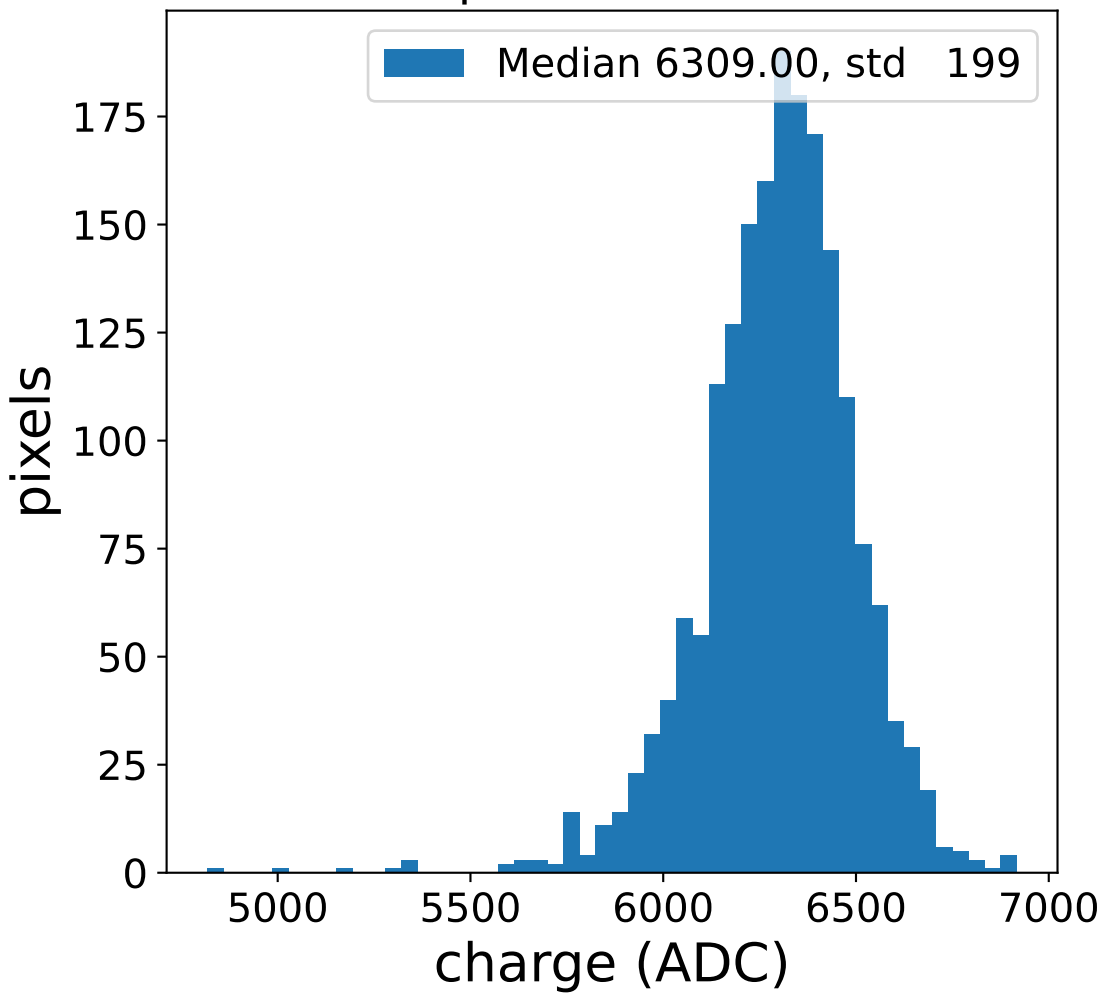

Run 5086

Run 5086

Run 5086 channel: HG

FF sample of 10000 events

pedestal sample of 10000 events

Run 5086 channel: LG

FF sample of 10000 events

pedestal sample of 10000 events