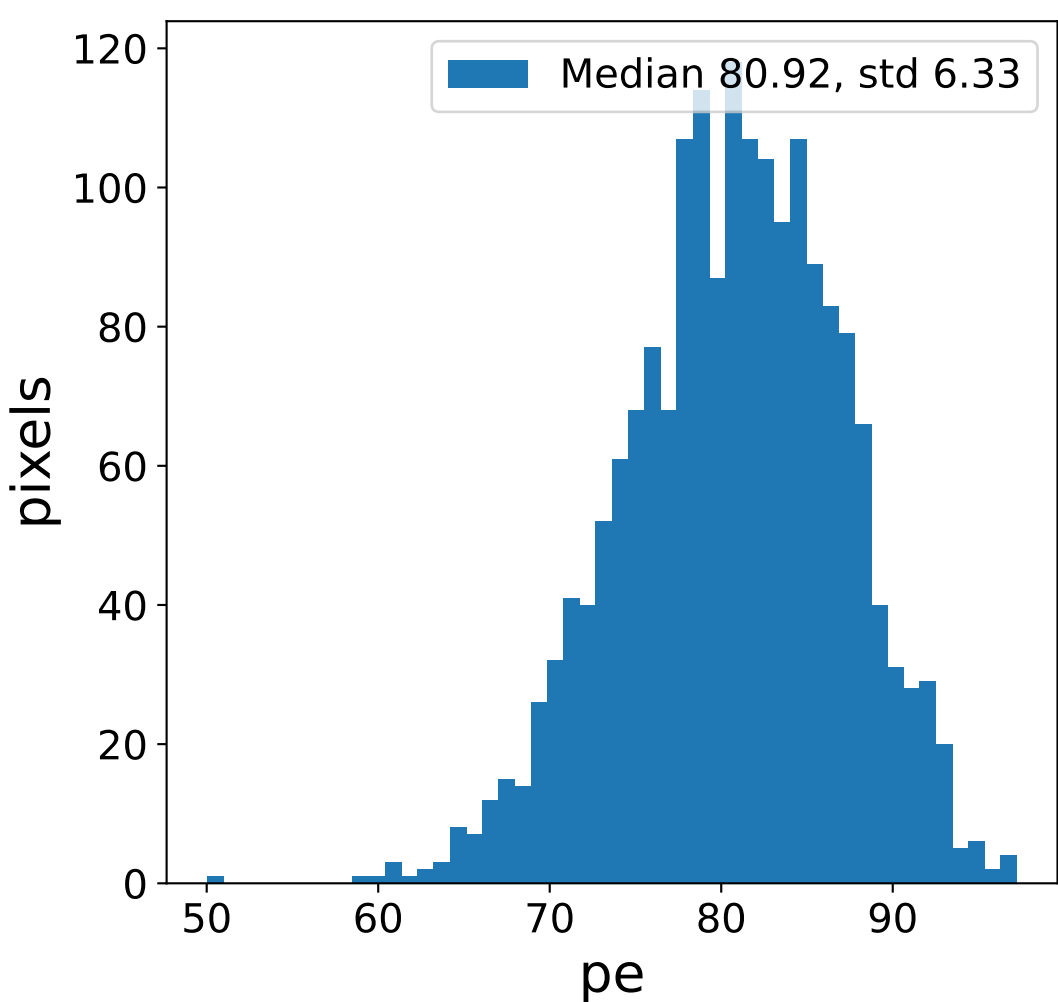

Run 5086

Run 5086

Run 5086 channel: HG

FF sample of 10000 events

pedestal sample of 10000 events

Run 5086 channel: LG

FF sample of 10000 events

pedestal sample of 10000 events