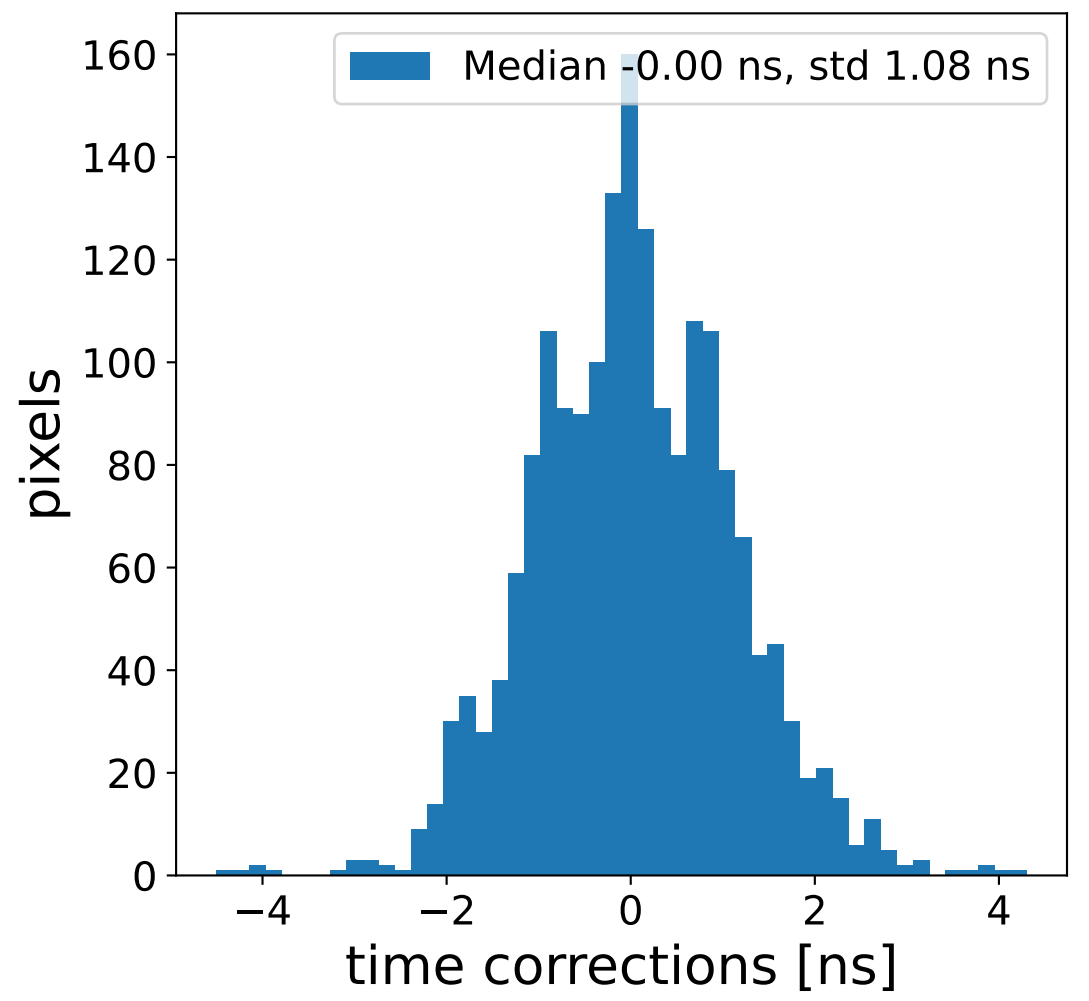

Run 5086

Run 5086

Run 5086 channel: HG

FF sample of 10000 events

pedestal sample of 10000 events

Run 5086 channel: LG

FF sample of 10000 events

pedestal sample of 10000 events