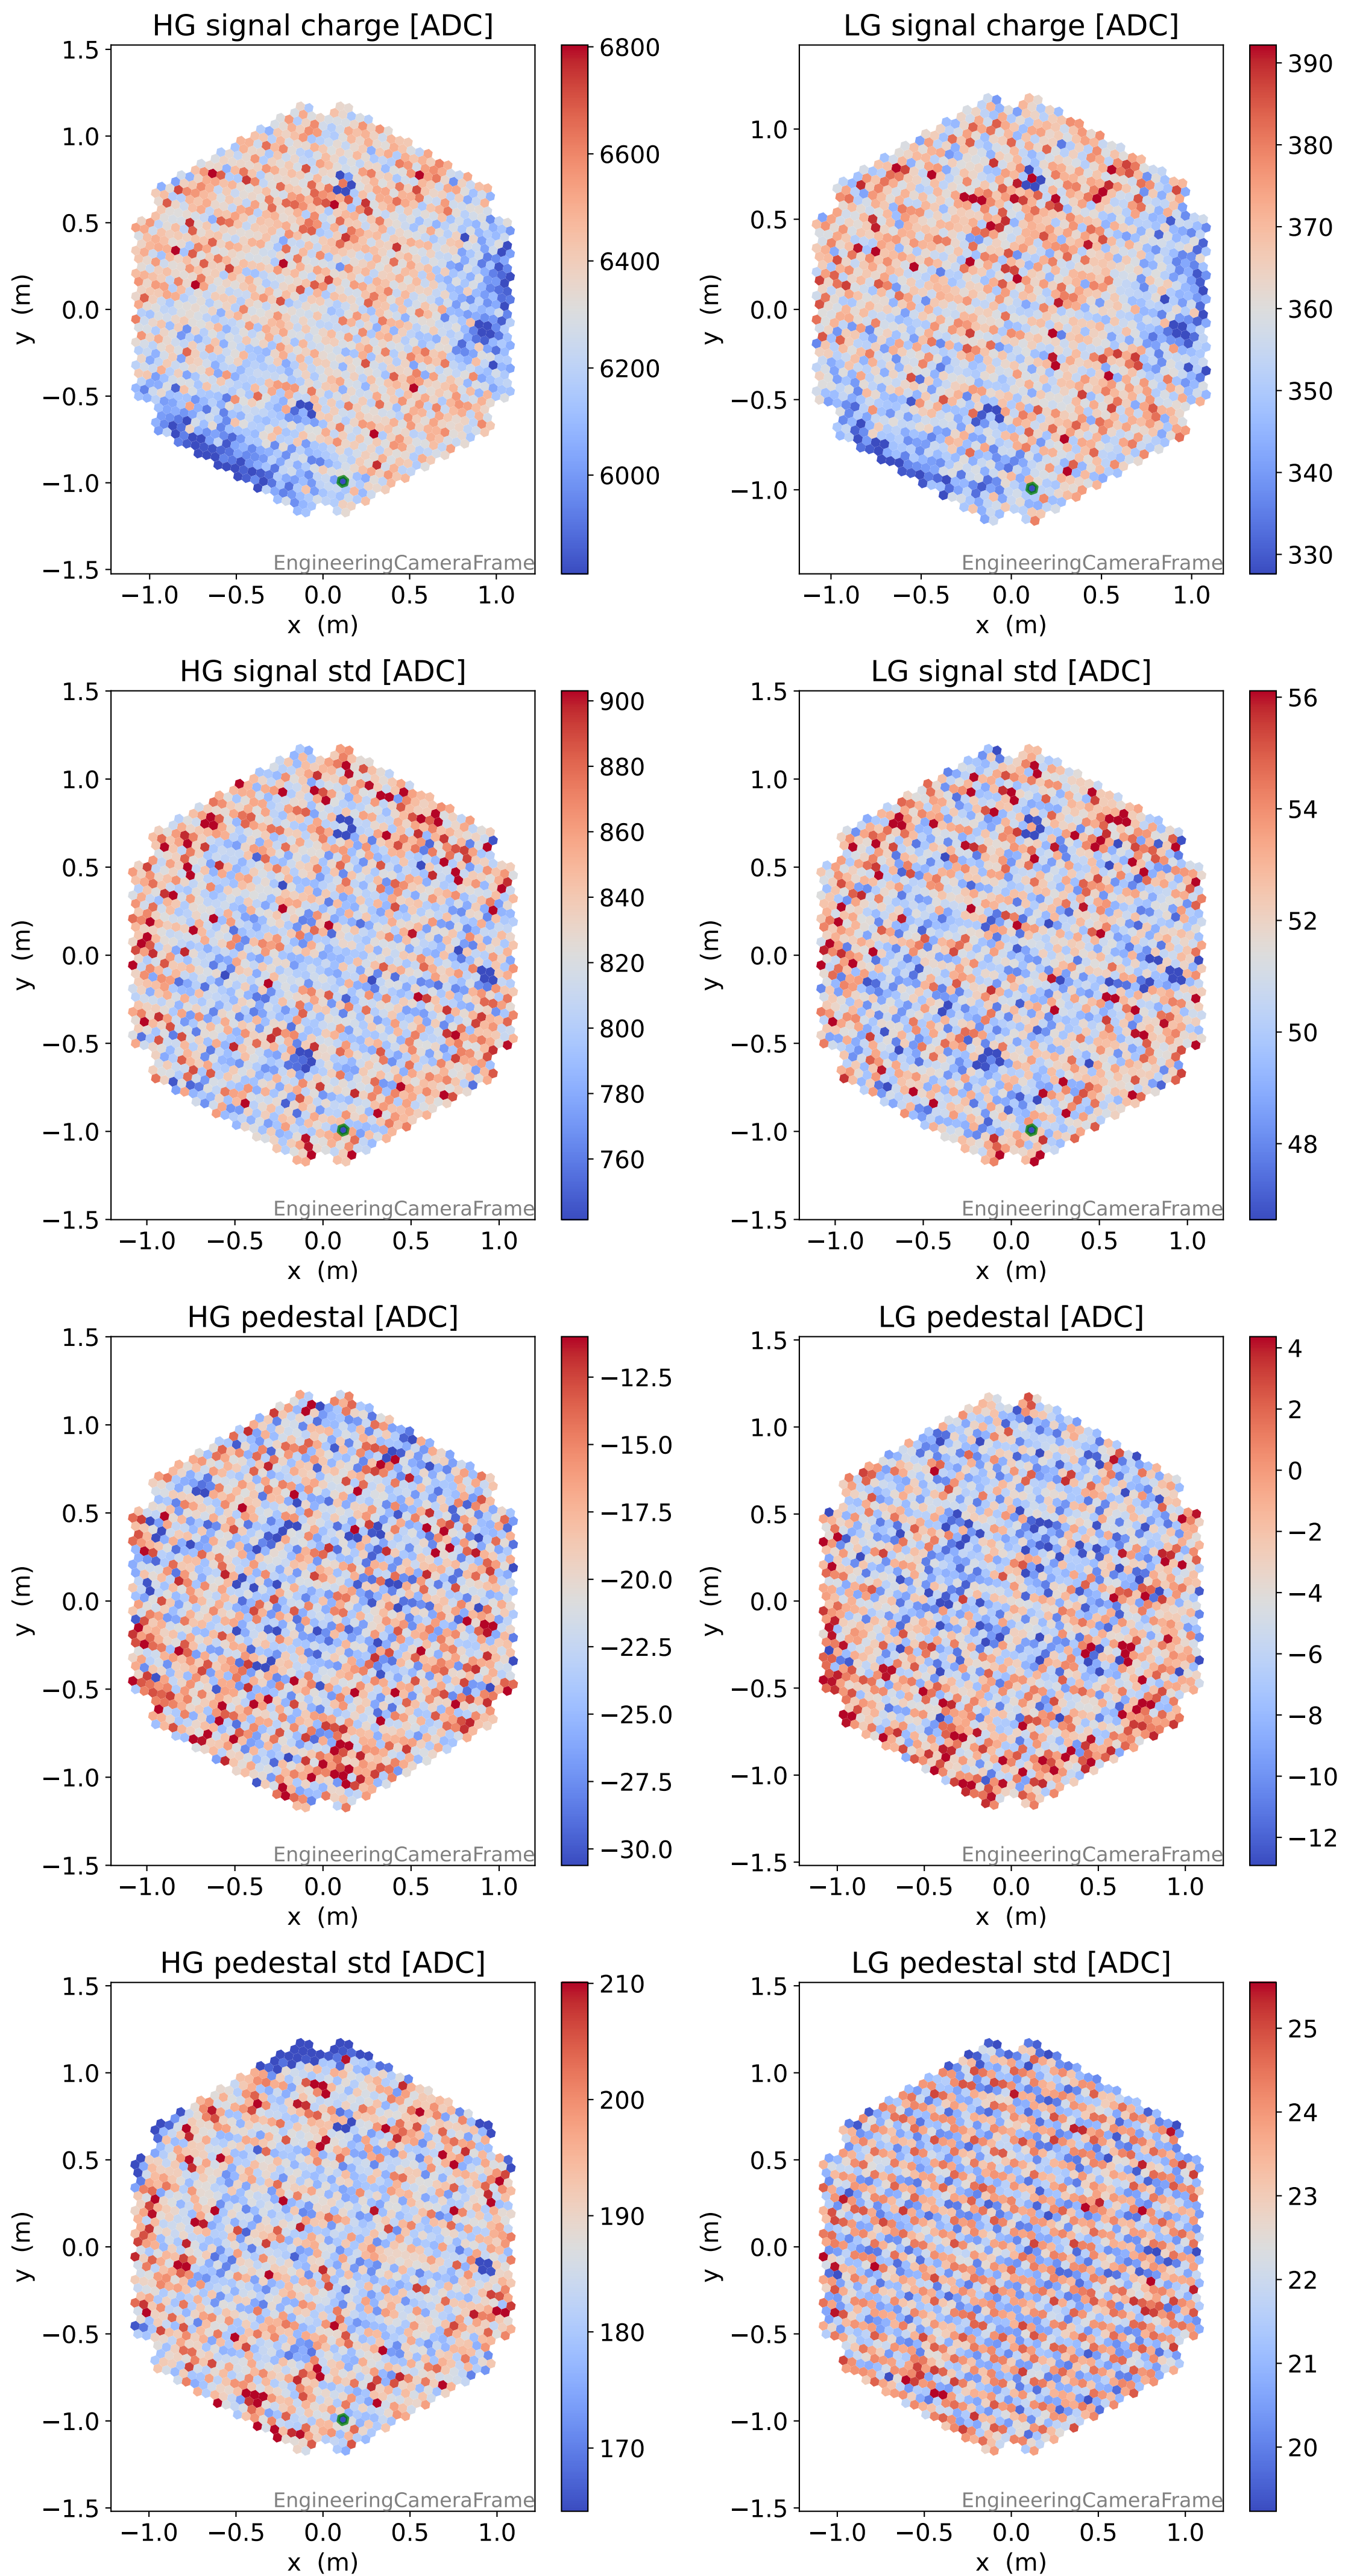

Run 5086

Run 5086

Run 5086 channel: HG

FF sample of 10000 events

pedestal sample of 10000 events

Run 5086 channel: LG

FF sample of 10000 events

pedestal sample of 10000 events