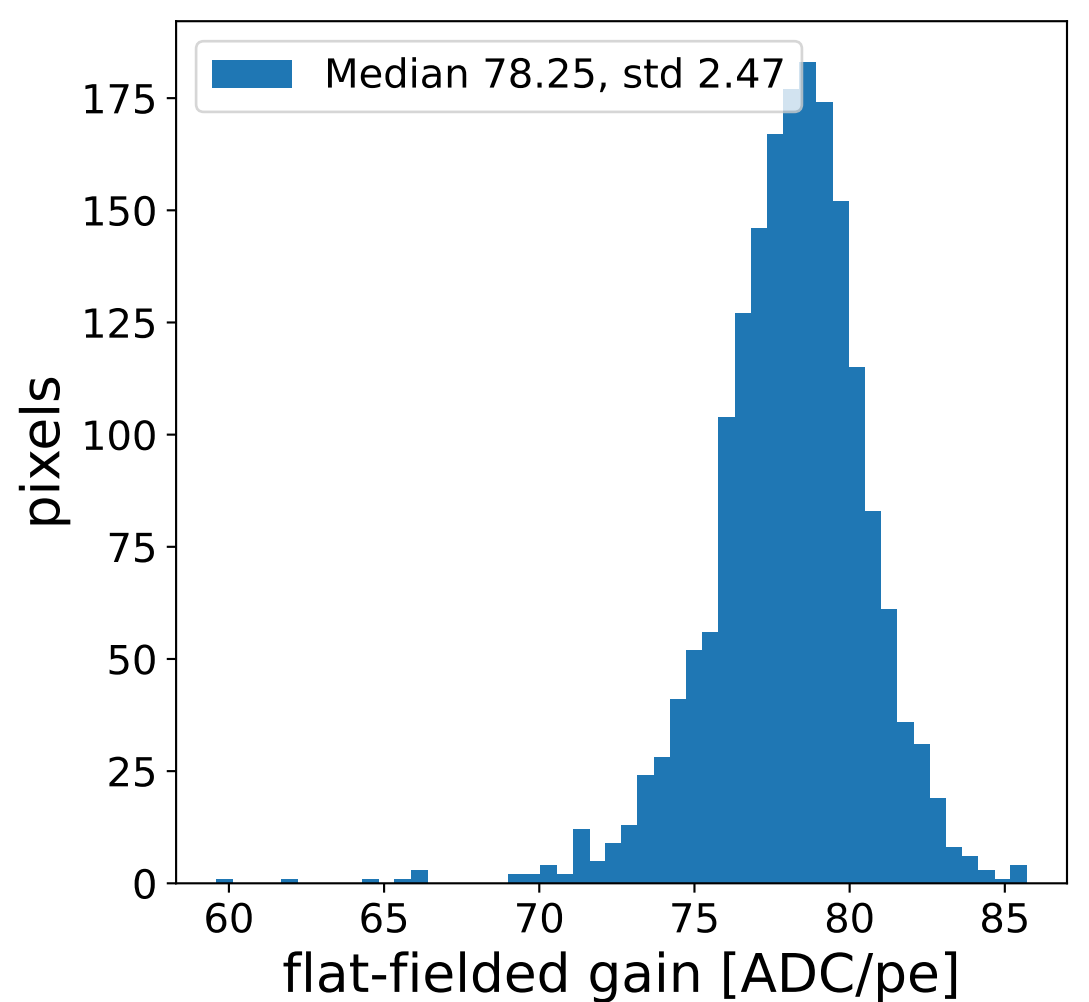

Run 5086

Run 5086

Run 5086 channel: HG

FF sample of 10000 events

pedestal sample of 10000 events

Run 5086 channel: LG

FF sample of 10000 events

pedestal sample of 10000 events