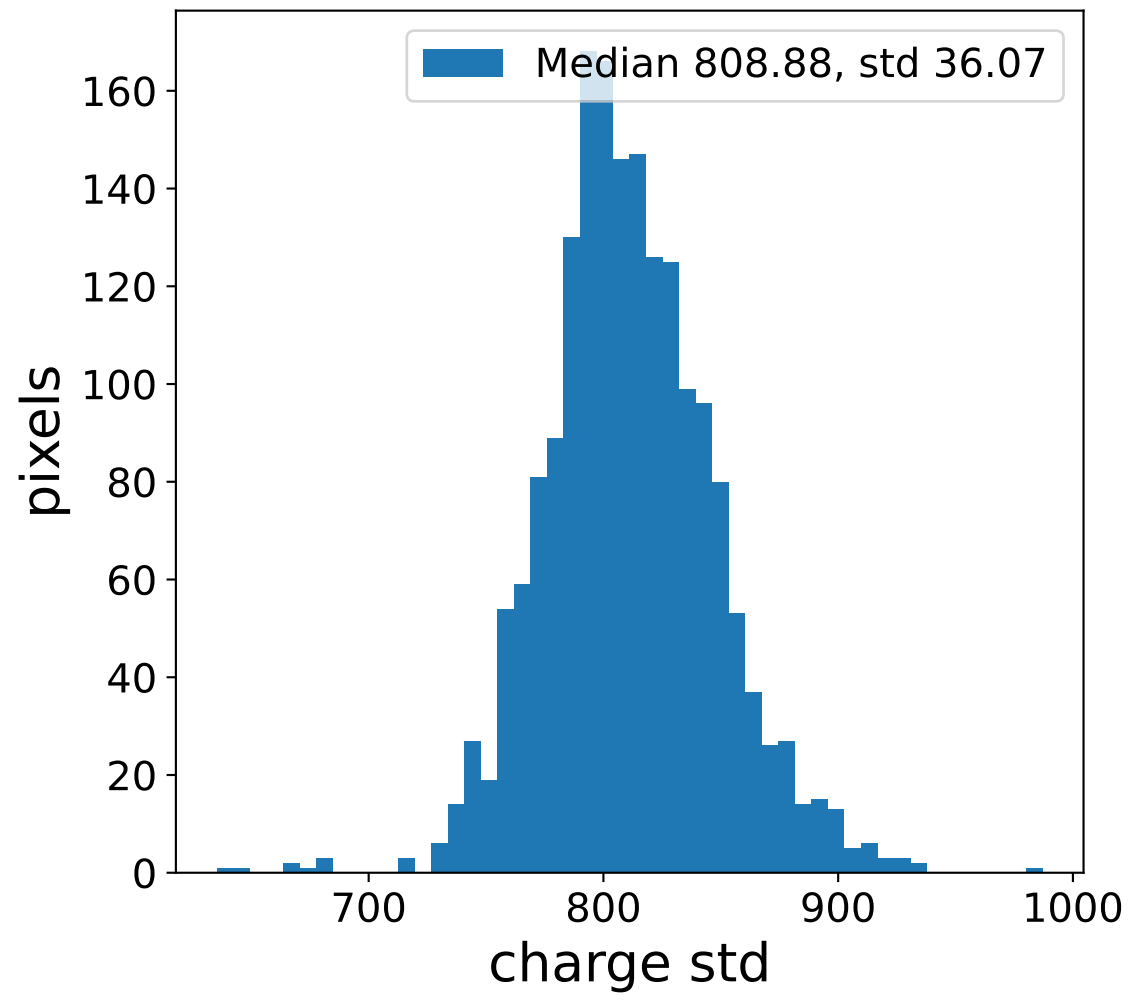

Run 5130

Run 5130

Run 5130 channel: HG

FF sample of 10000 events

pedestal sample of 10000 events

Run 5130 channel: LG

FF sample of 10000 events

pedestal sample of 10000 events