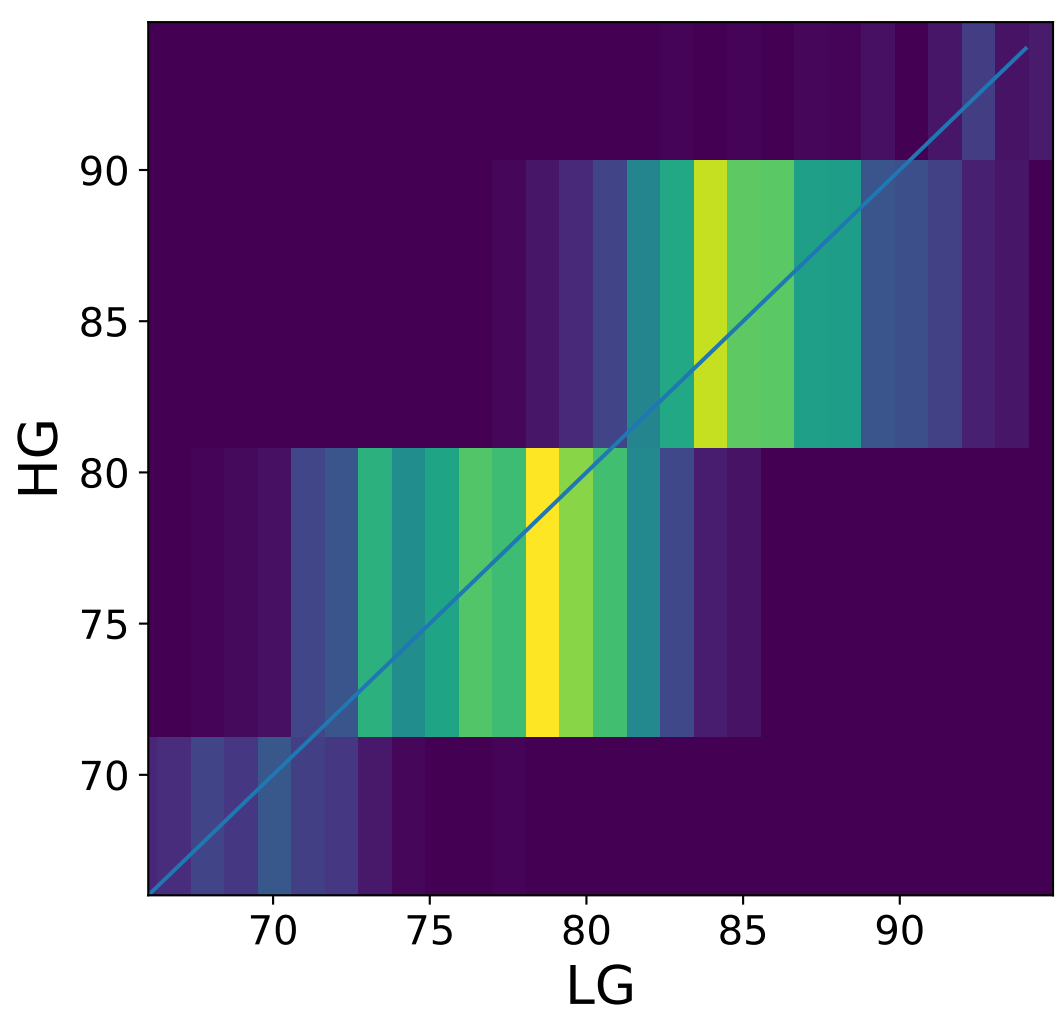

Run 5130

Run 5130

Run 5130 channel: HG

FF sample of 10000 events

pedestal sample of 10000 events

Run 5130 channel: LG

FF sample of 10000 events

pedestal sample of 10000 events