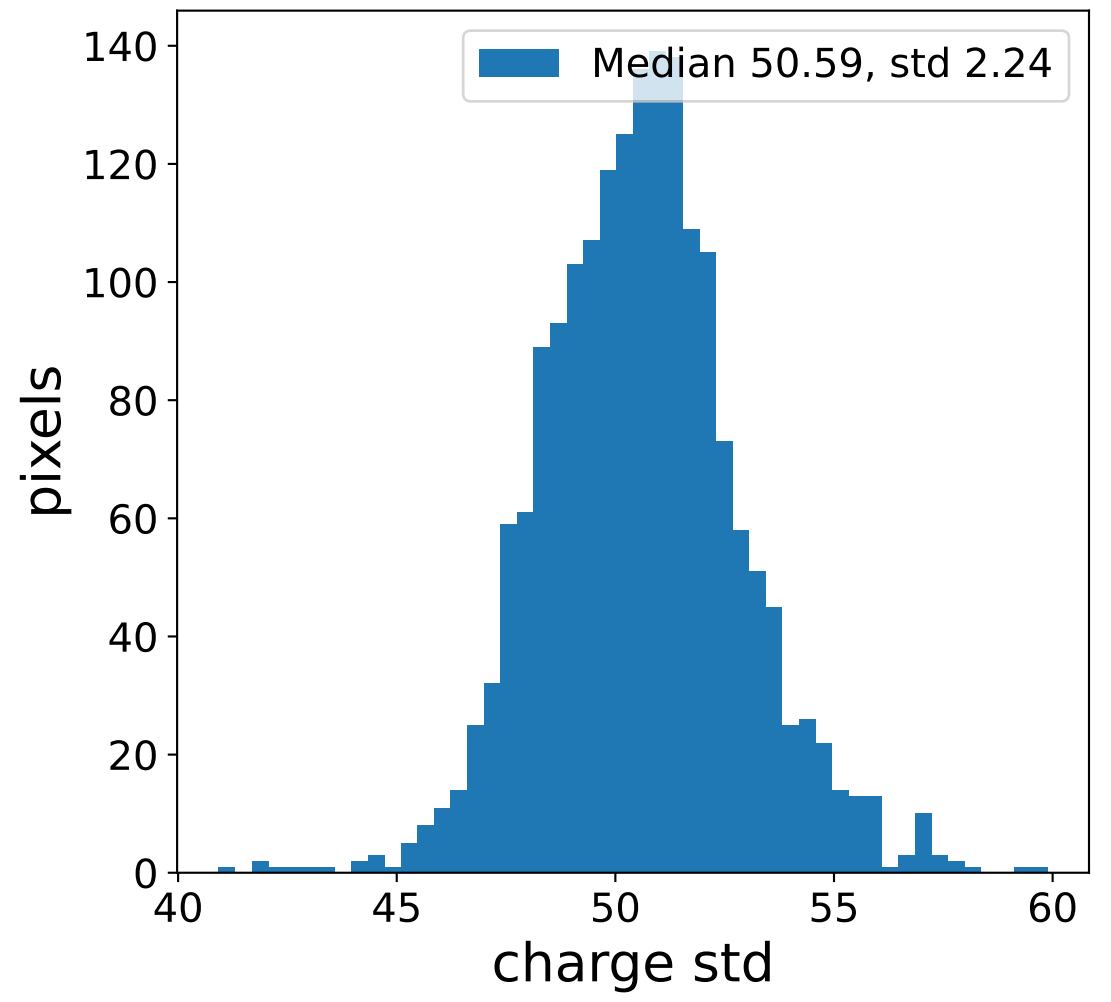

Run 5130

Run 5130

Run 5130 channel: HG

FF sample of 10000 events

pedestal sample of 10000 events

Run 5130 channel: LG

FF sample of 10000 events

pedestal sample of 10000 events