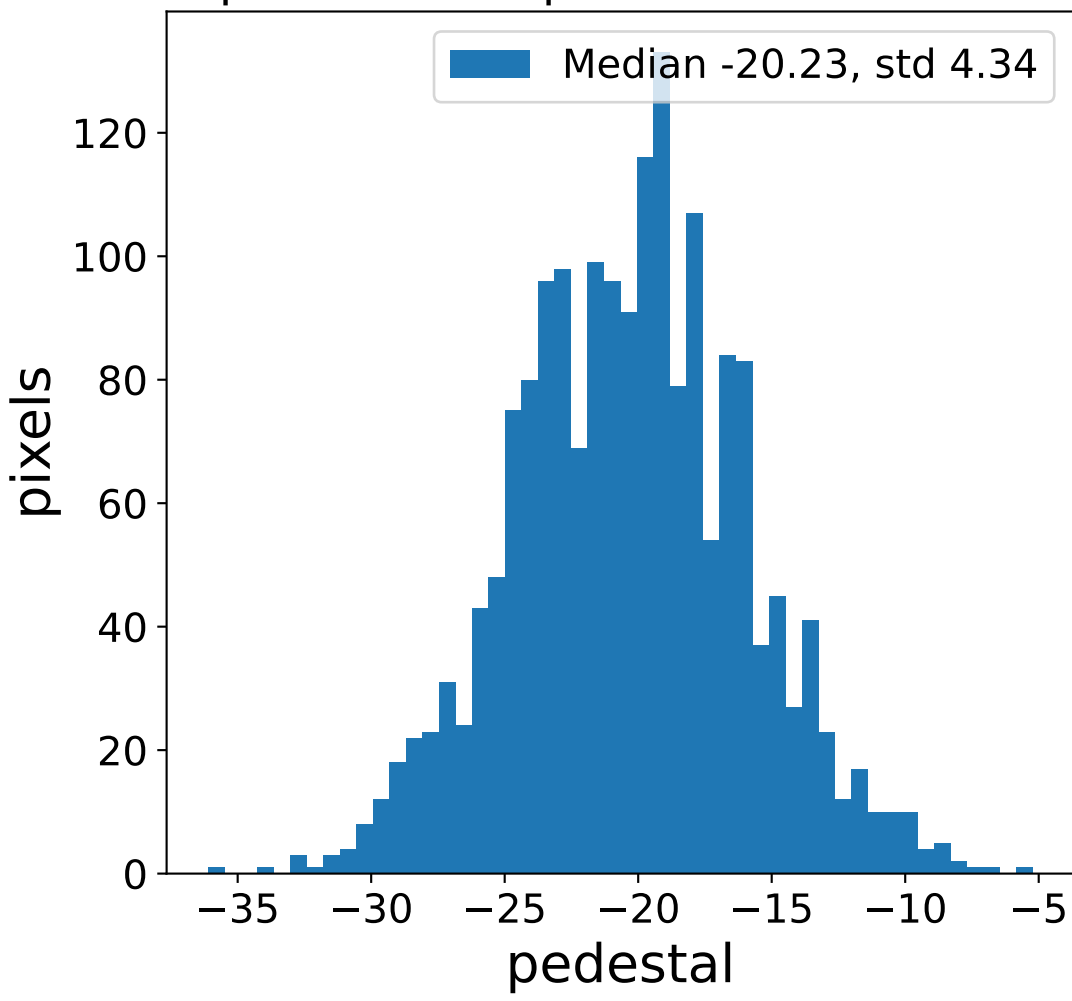

Run 5130

Run 5130

Run 5130 channel: HG

FF sample of 10000 events

pedestal sample of 10000 events

Run 5130 channel: LG

FF sample of 10000 events

pedestal sample of 10000 events