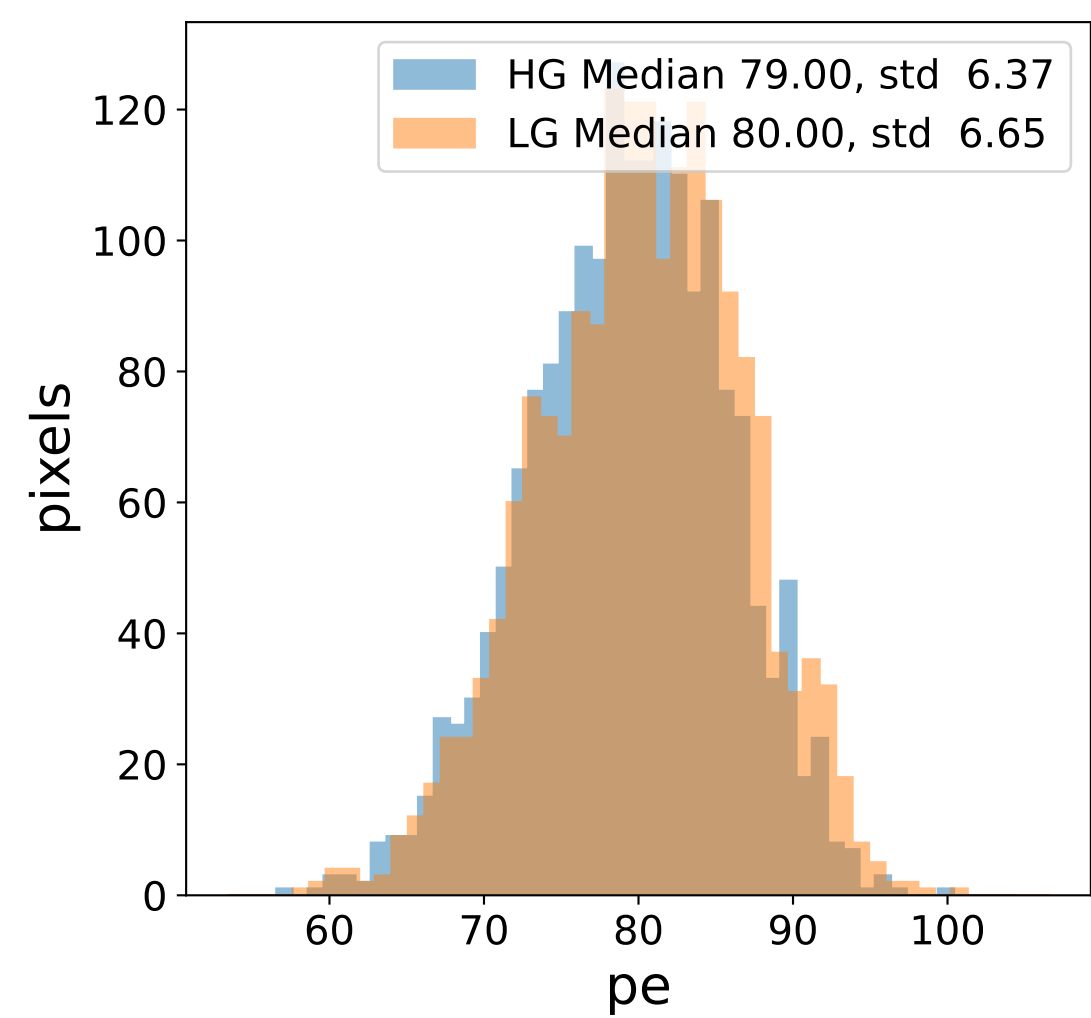

Run 5130

Run 5130

Run 5130 channel: HG

FF sample of 10000 events

pedestal sample of 10000 events

Run 5130 channel: LG

FF sample of 10000 events

pedestal sample of 10000 events