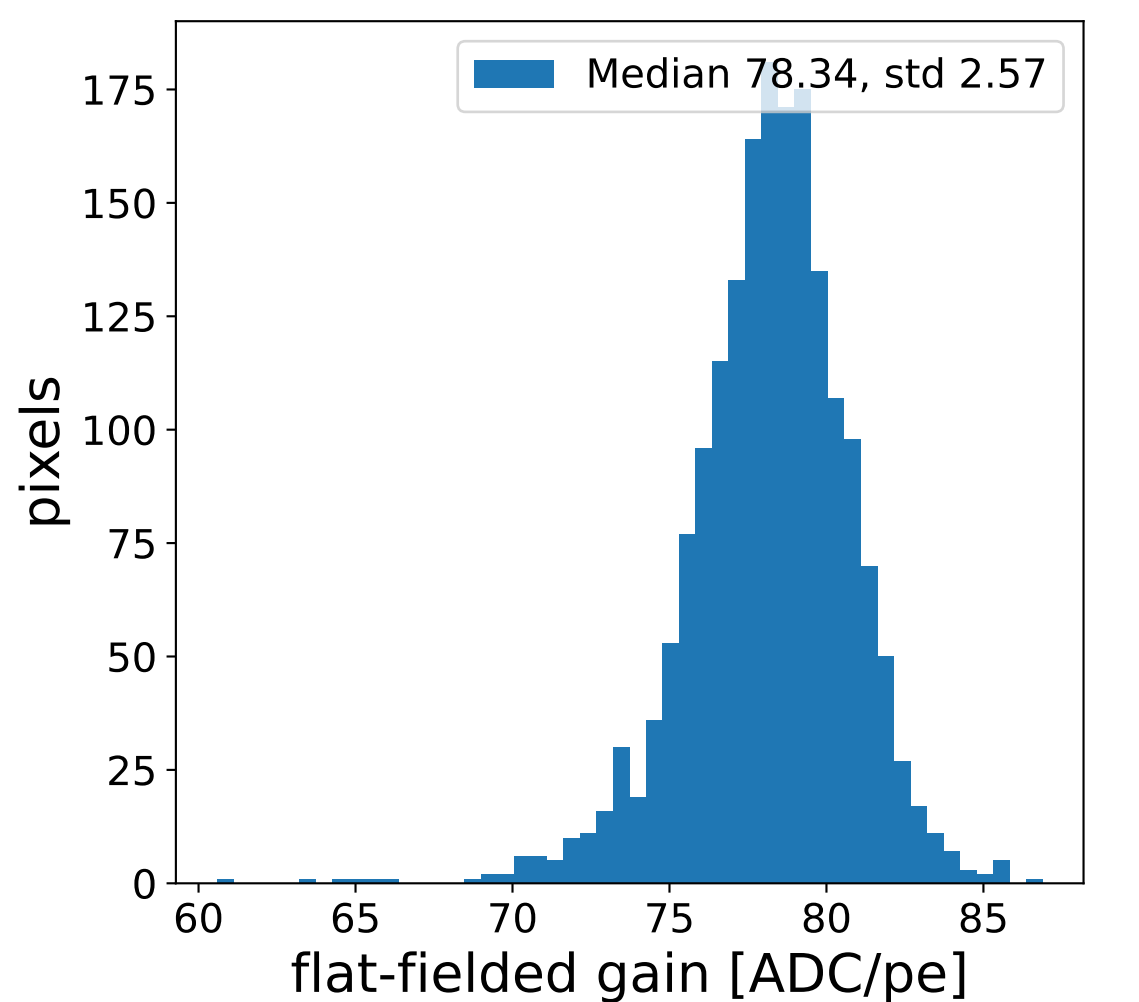

Run 5130

Run 5130

Run 5130 channel: HG

FF sample of 10000 events

pedestal sample of 10000 events

Run 5130 channel: LG

FF sample of 10000 events

pedestal sample of 10000 events