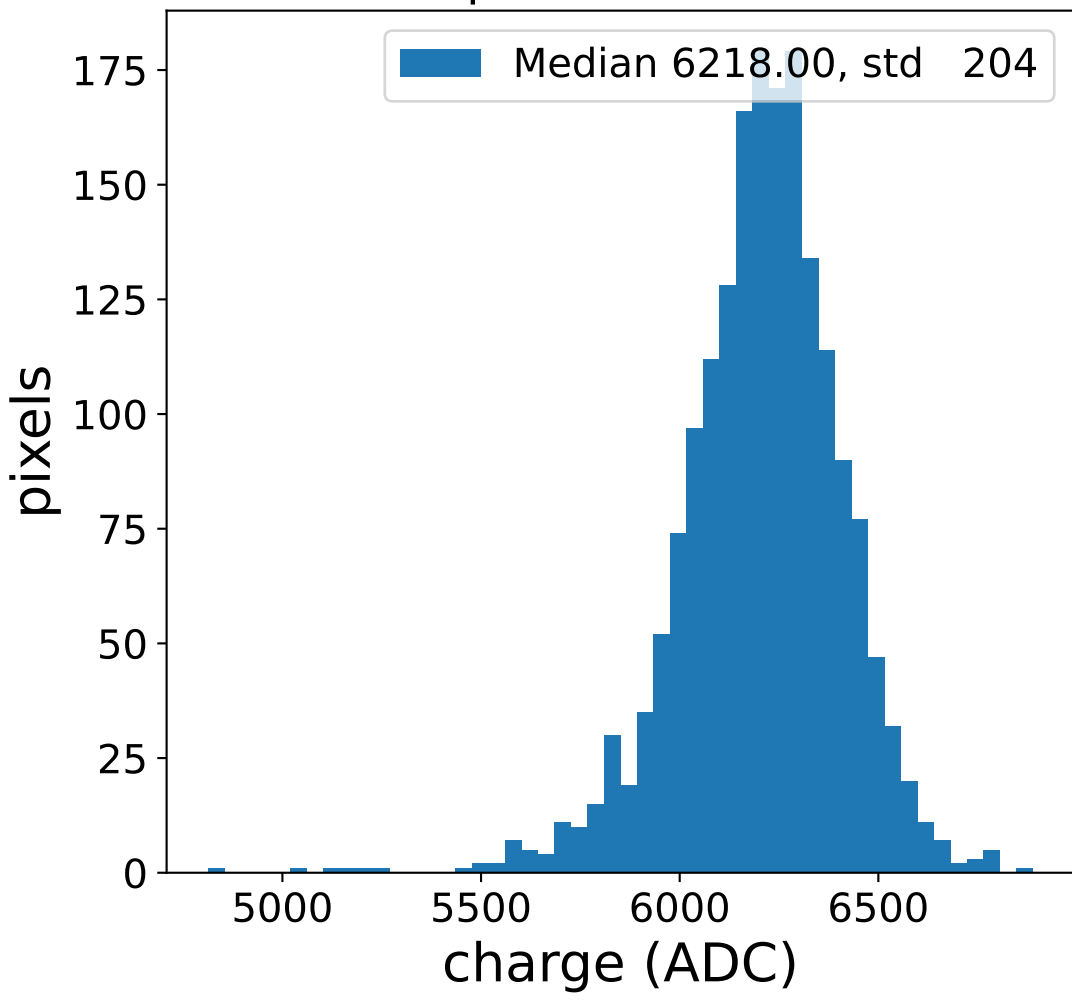

Run 5130

Run 5130

Run 5130 channel: HG

FF sample of 10000 events

pedestal sample of 10000 events

Run 5130 channel: LG

FF sample of 10000 events

pedestal sample of 10000 events