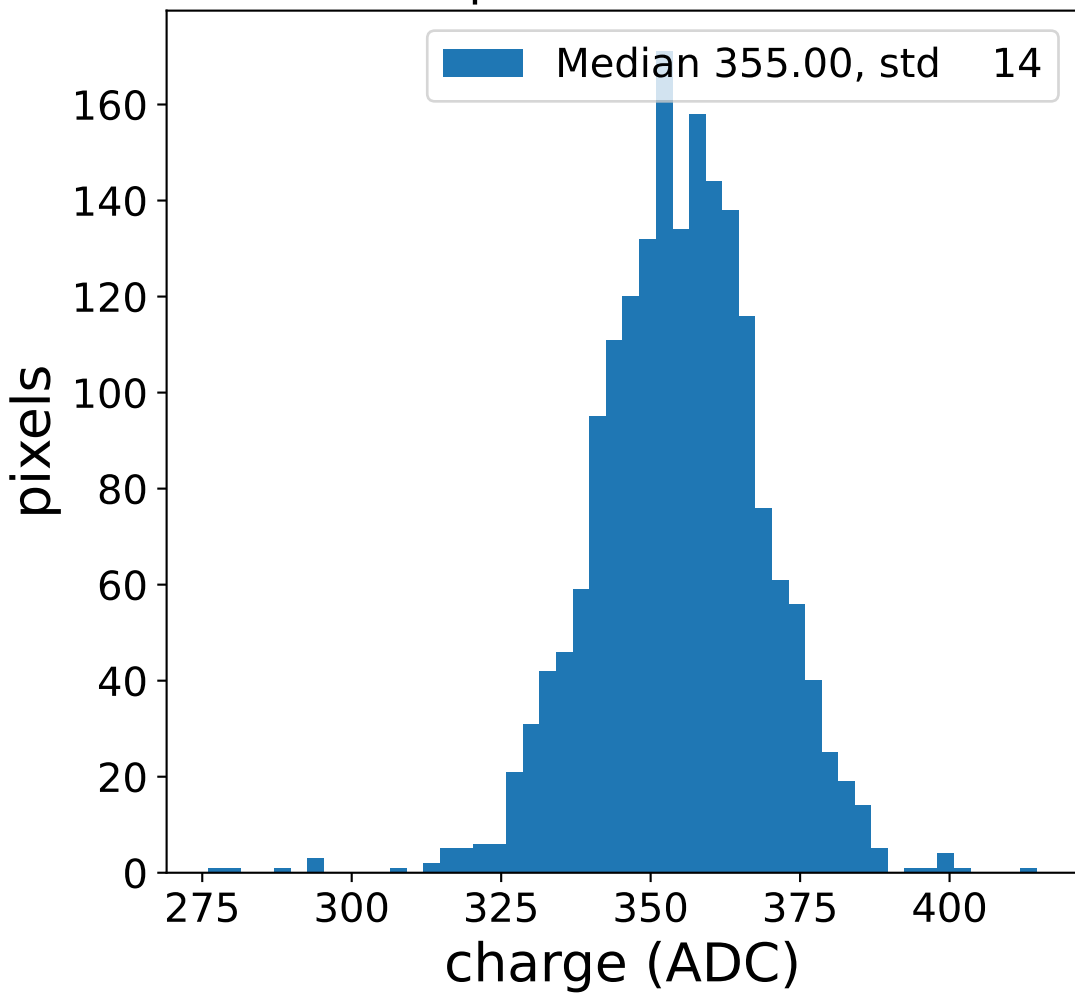

Run 5130

Run 5130

Run 5130 channel: HG

FF sample of 10000 events

pedestal sample of 10000 events

Run 5130 channel: LG

FF sample of 10000 events

pedestal sample of 10000 events