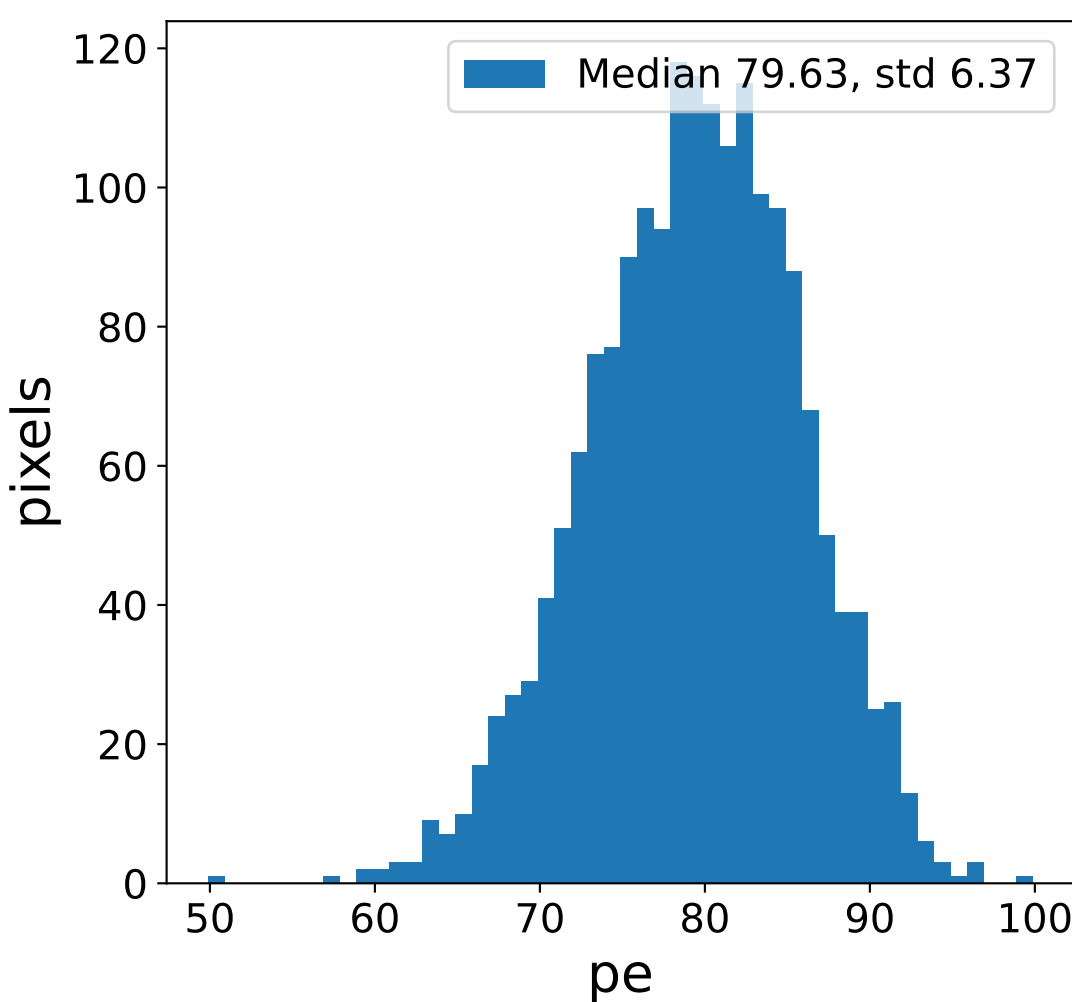

Run 5130

Run 5130

Run 5130 channel: HG

FF sample of 10000 events

pedestal sample of 10000 events

Run 5130 channel: LG

FF sample of 10000 events

pedestal sample of 10000 events