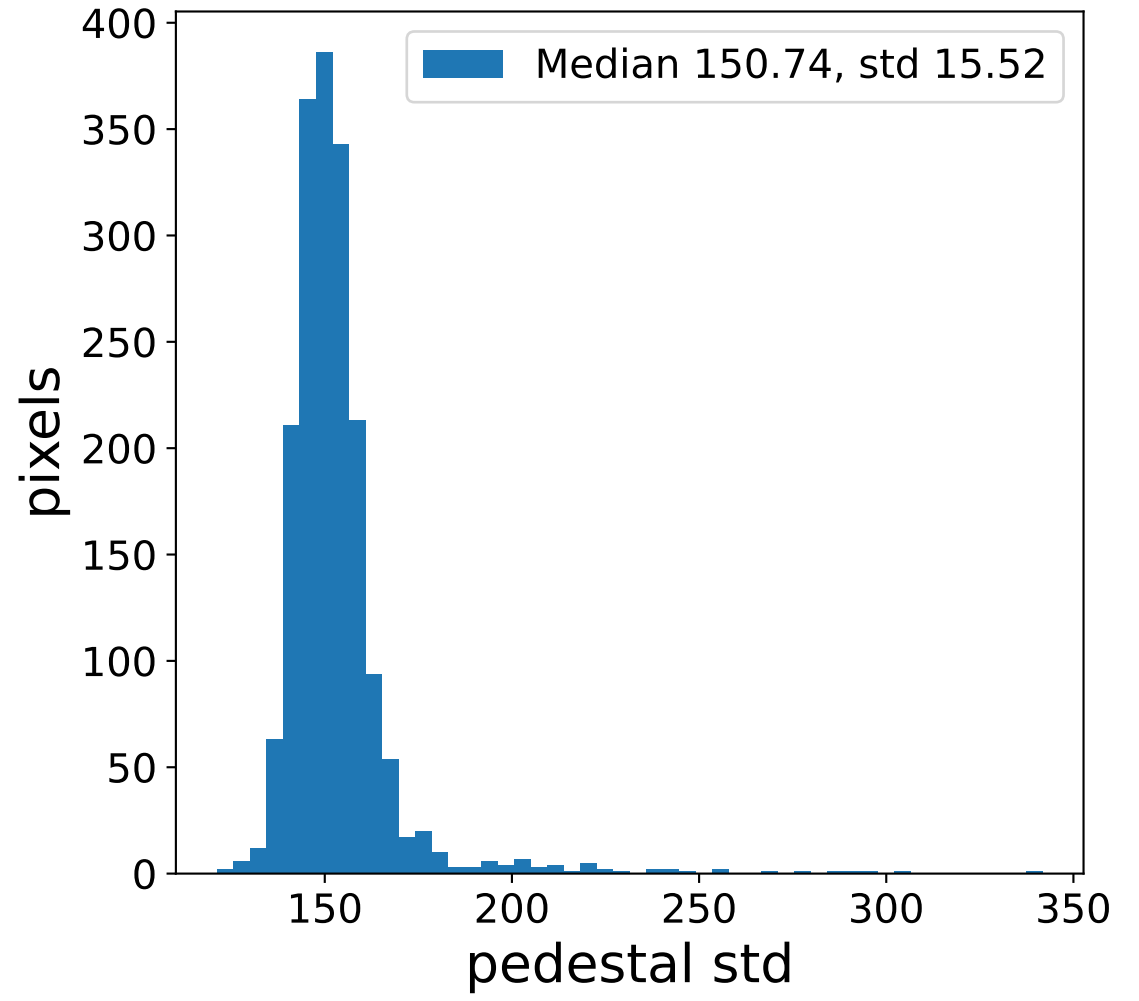

Run 5130

Run 5130

Run 5130 channel: HG

FF sample of 10000 events

pedestal sample of 10000 events

Run 5130 channel: LG

FF sample of 10000 events

pedestal sample of 10000 events