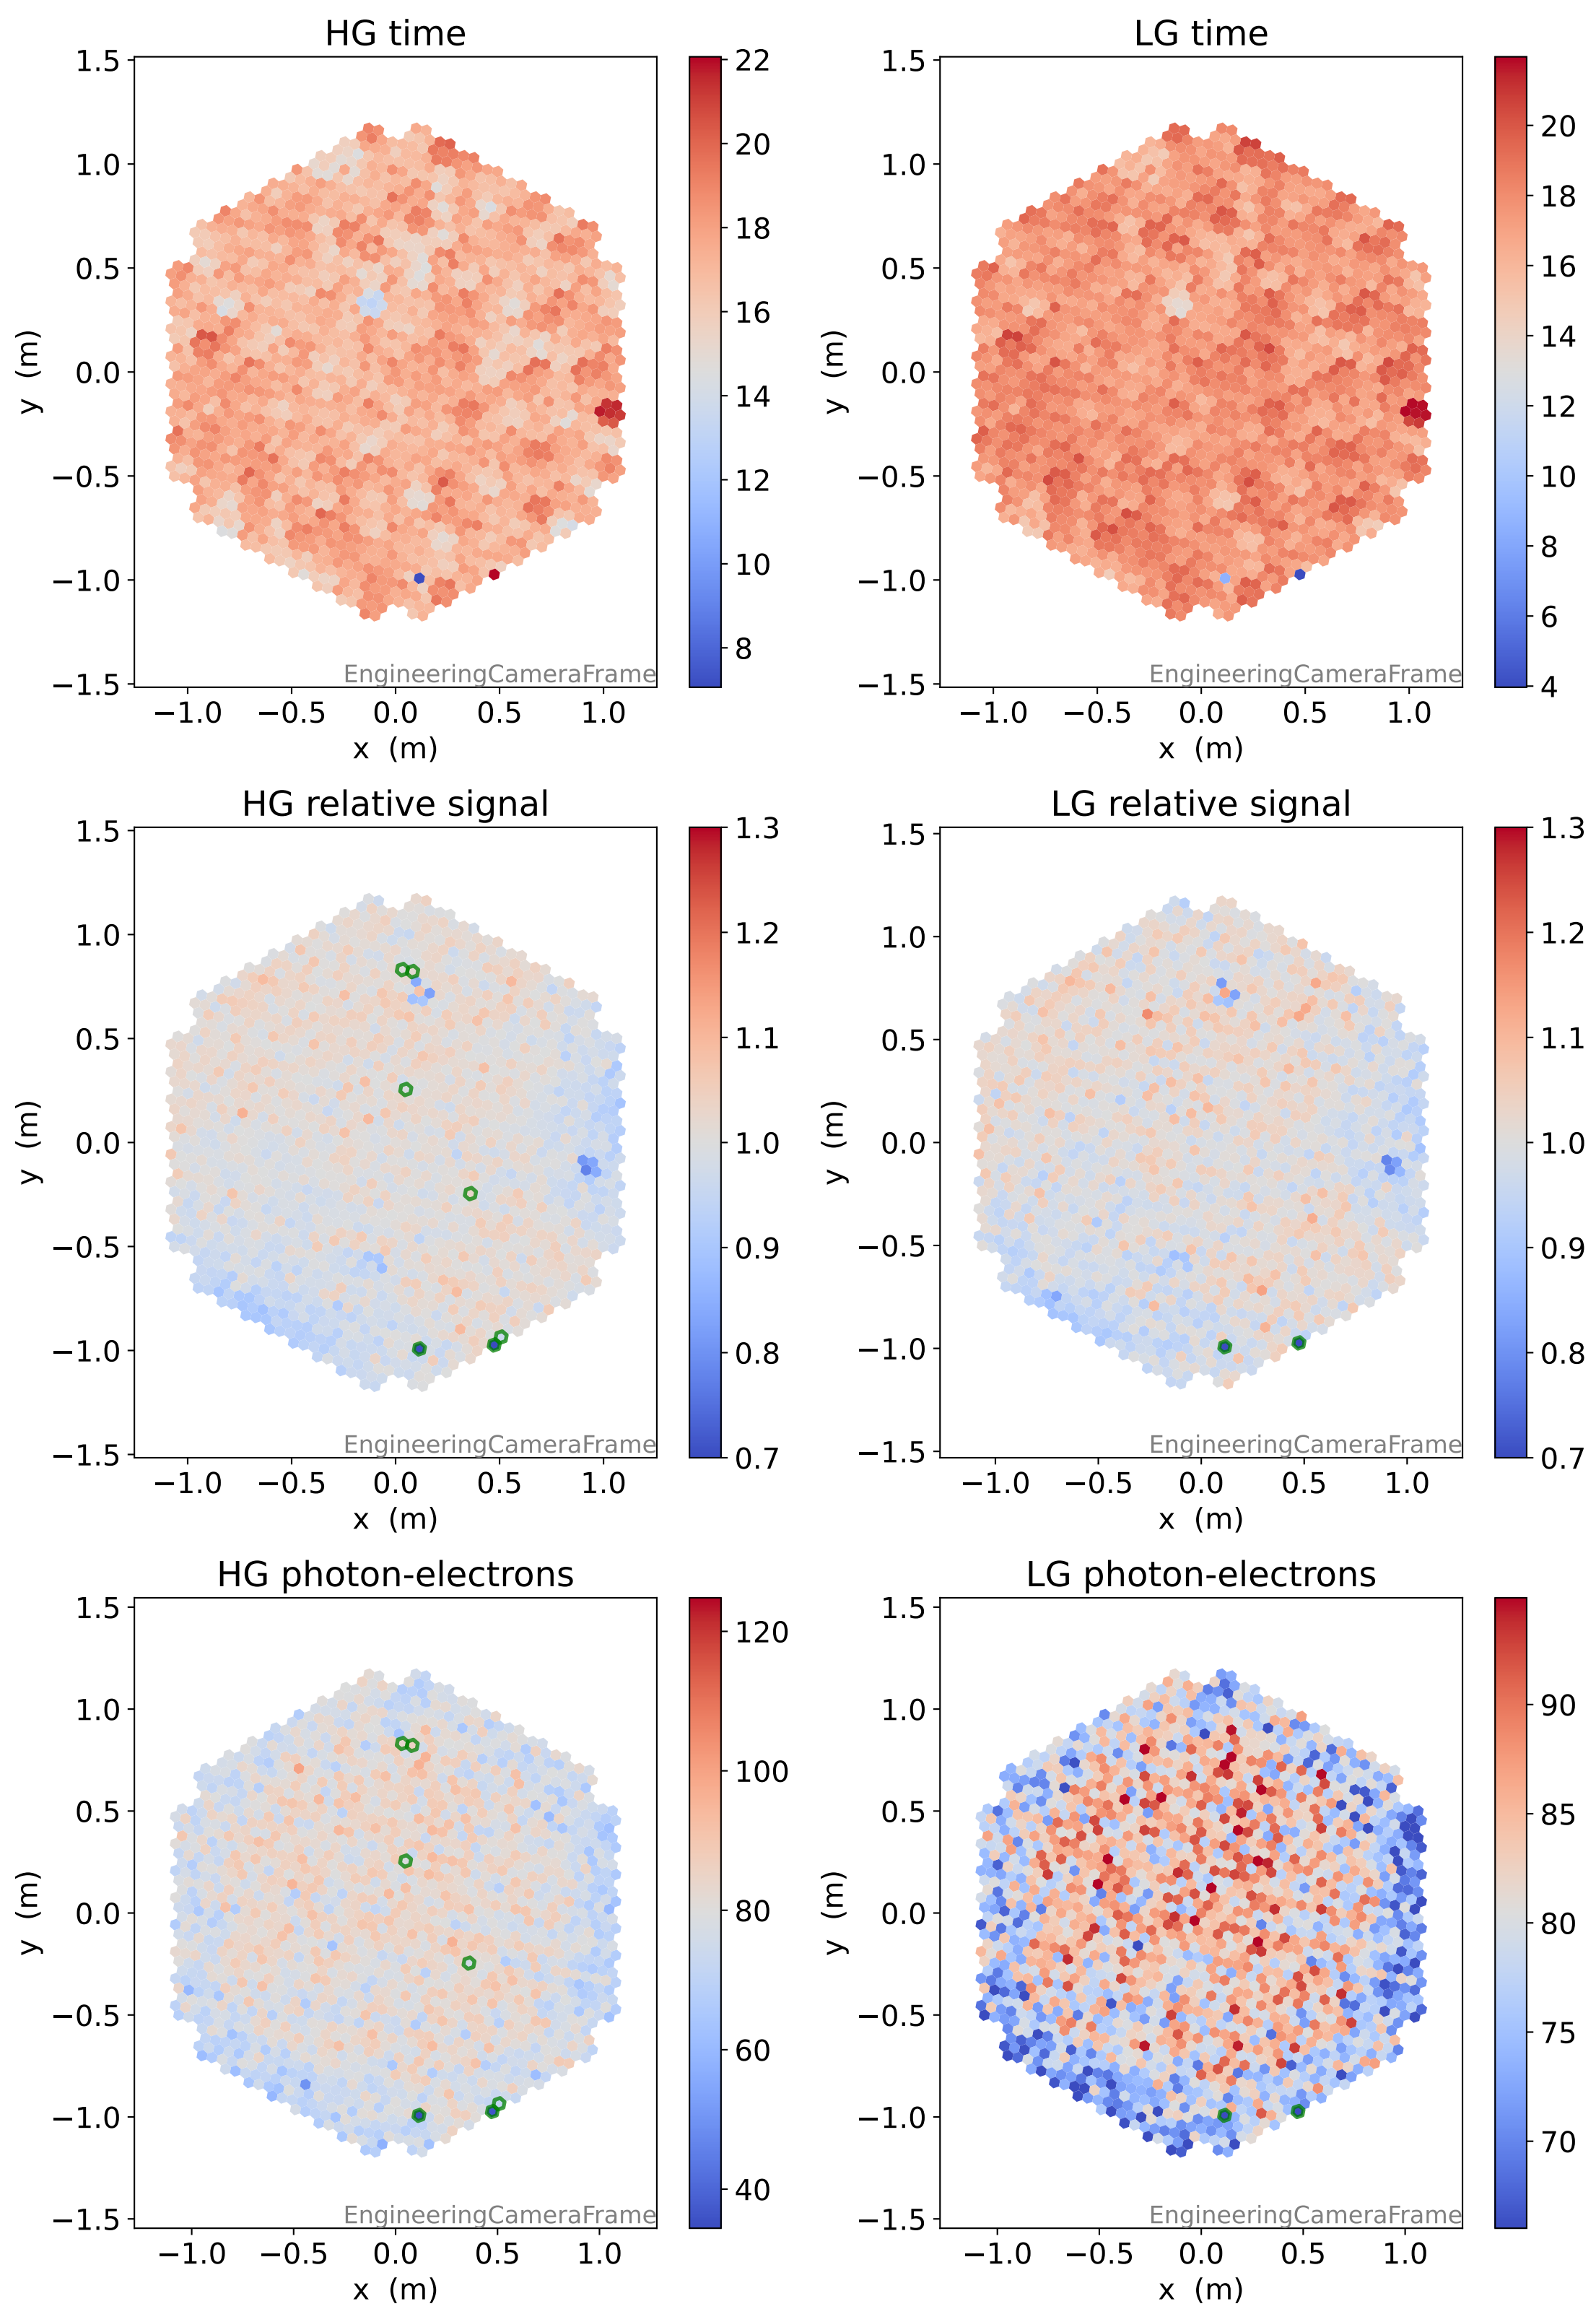

Run 5130

Run 5130

Run 5130 channel: HG

FF sample of 10000 events

pedestal sample of 10000 events

Run 5130 channel: LG

FF sample of 10000 events

pedestal sample of 10000 events