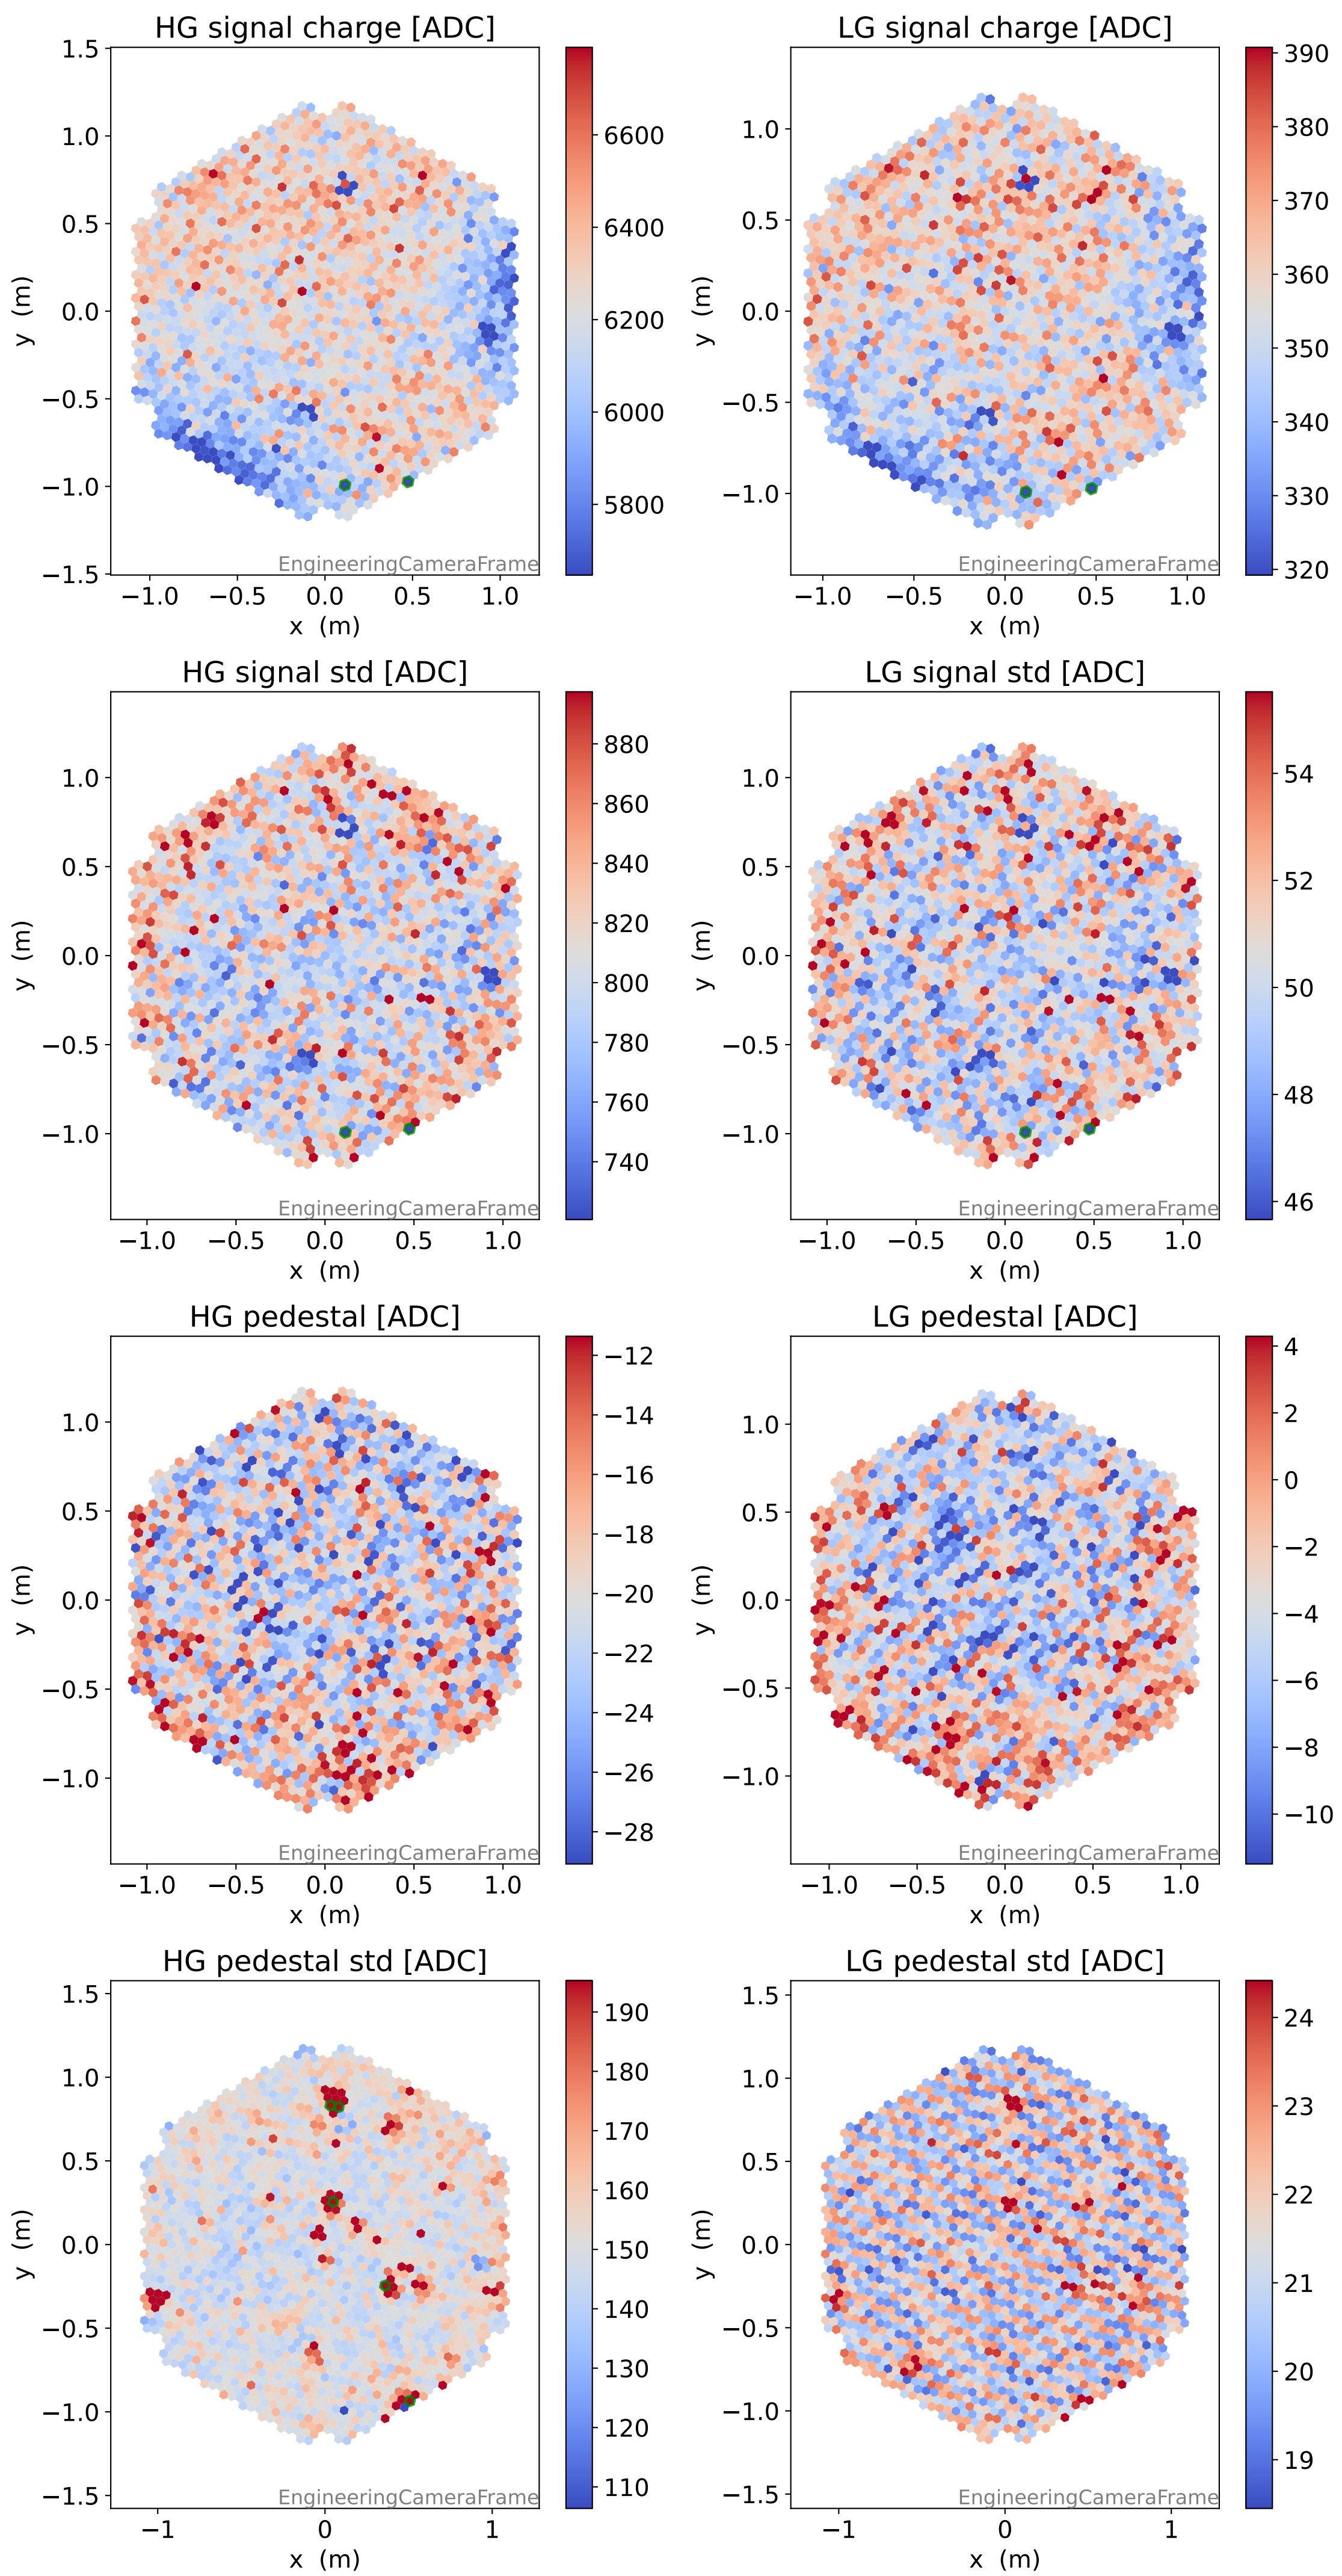

Run 5130

Run 5130

Run 5130 channel: HG

FF sample of 10000 events

pedestal sample of 10000 events

Run 5130 channel: LG

FF sample of 10000 events

pedestal sample of 10000 events