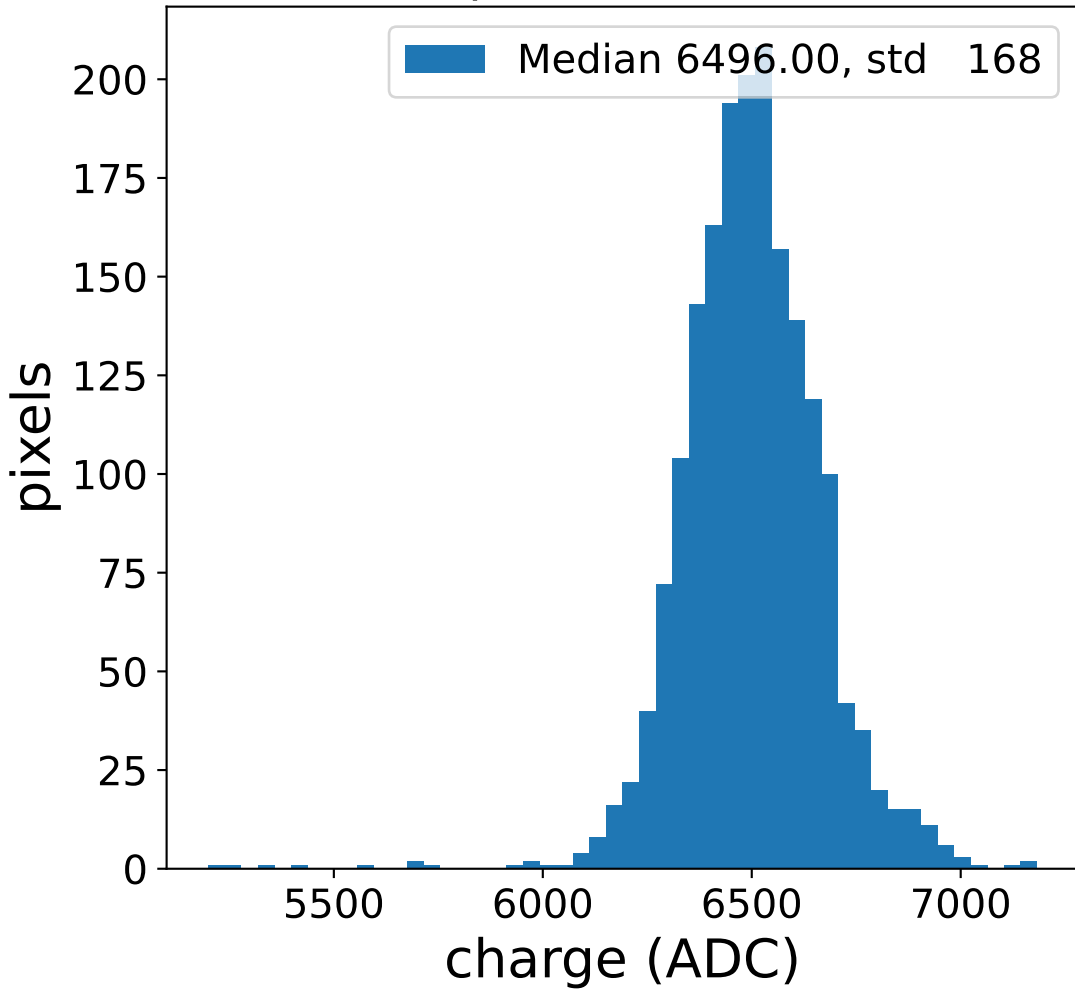

Run 5239

Run 5239

Run 5239 channel: HG

FF sample of 10000 events

pedestal sample of 10000 events

Run 5239 channel: LG

FF sample of 10000 events

pedestal sample of 10000 events