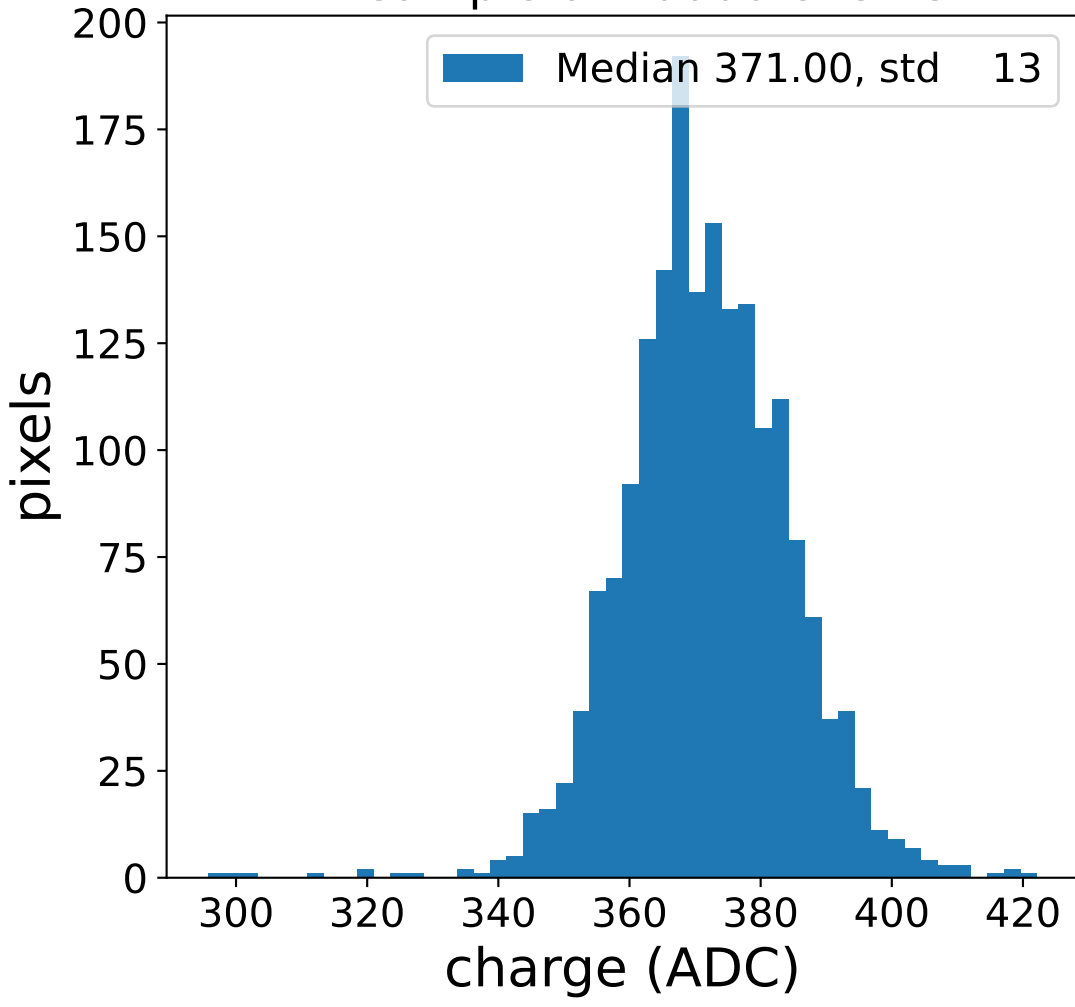

Run 5239

Run 5239

Run 5239 channel: HG

FF sample of 10000 events

pedestal sample of 10000 events

Run 5239 channel: LG

FF sample of 10000 events

pedestal sample of 10000 events