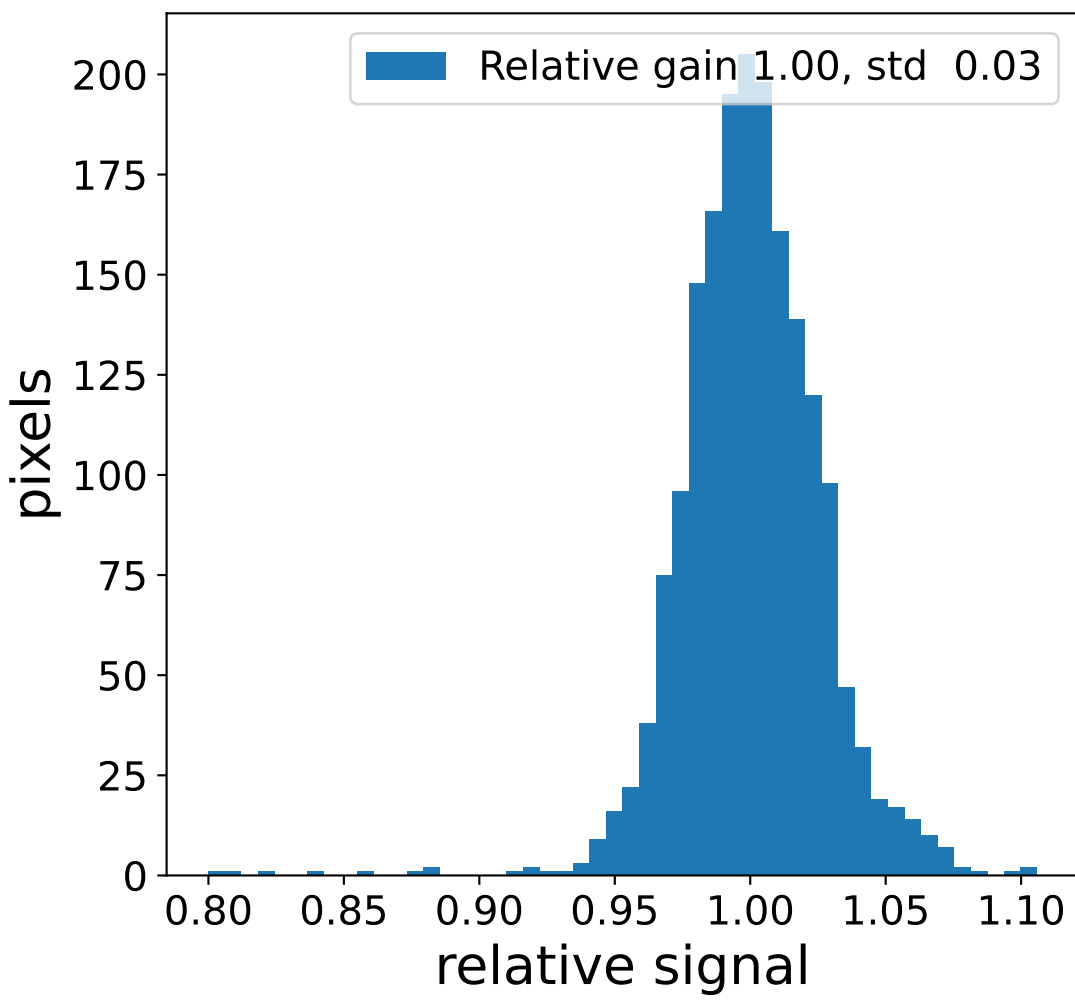

Run 5239

Run 5239

Run 5239 channel: HG

FF sample of 10000 events

pedestal sample of 10000 events

Run 5239 channel: LG

FF sample of 10000 events

pedestal sample of 10000 events