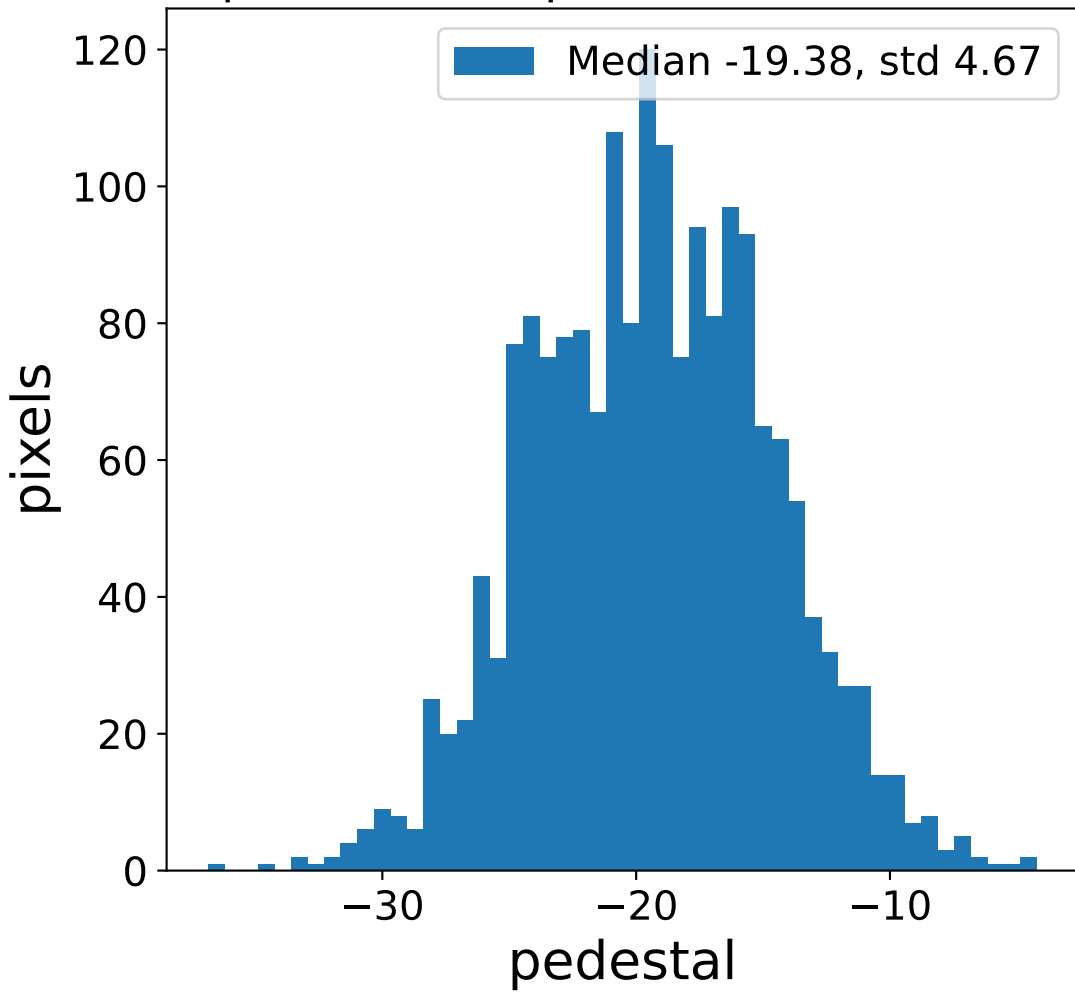

Run 5239

Run 5239

Run 5239 channel: HG

FF sample of 10000 events

pedestal sample of 10000 events

Run 5239 channel: LG

FF sample of 10000 events

pedestal sample of 10000 events