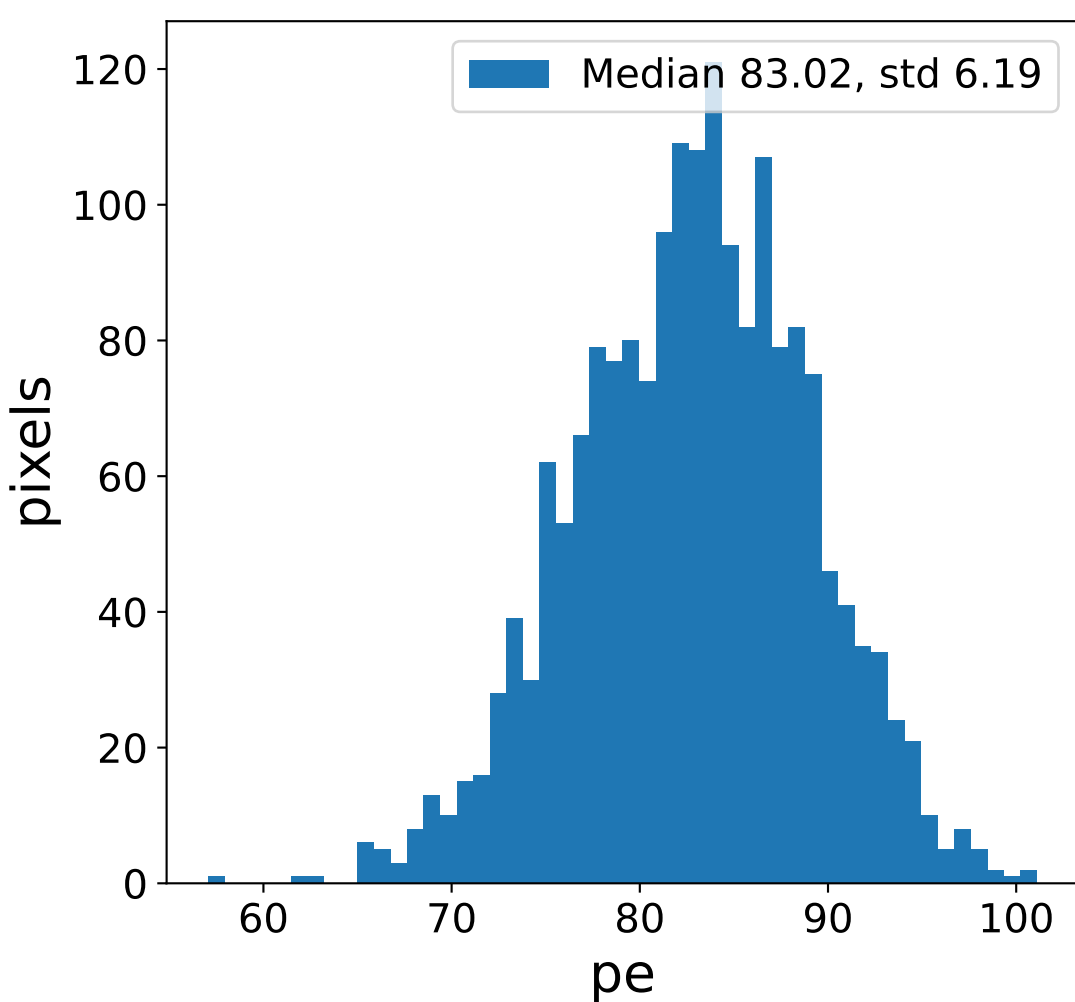

Run 5239

Run 5239

Run 5239 channel: HG

FF sample of 10000 events

pedestal sample of 10000 events

Run 5239 channel: LG

FF sample of 10000 events

pedestal sample of 10000 events