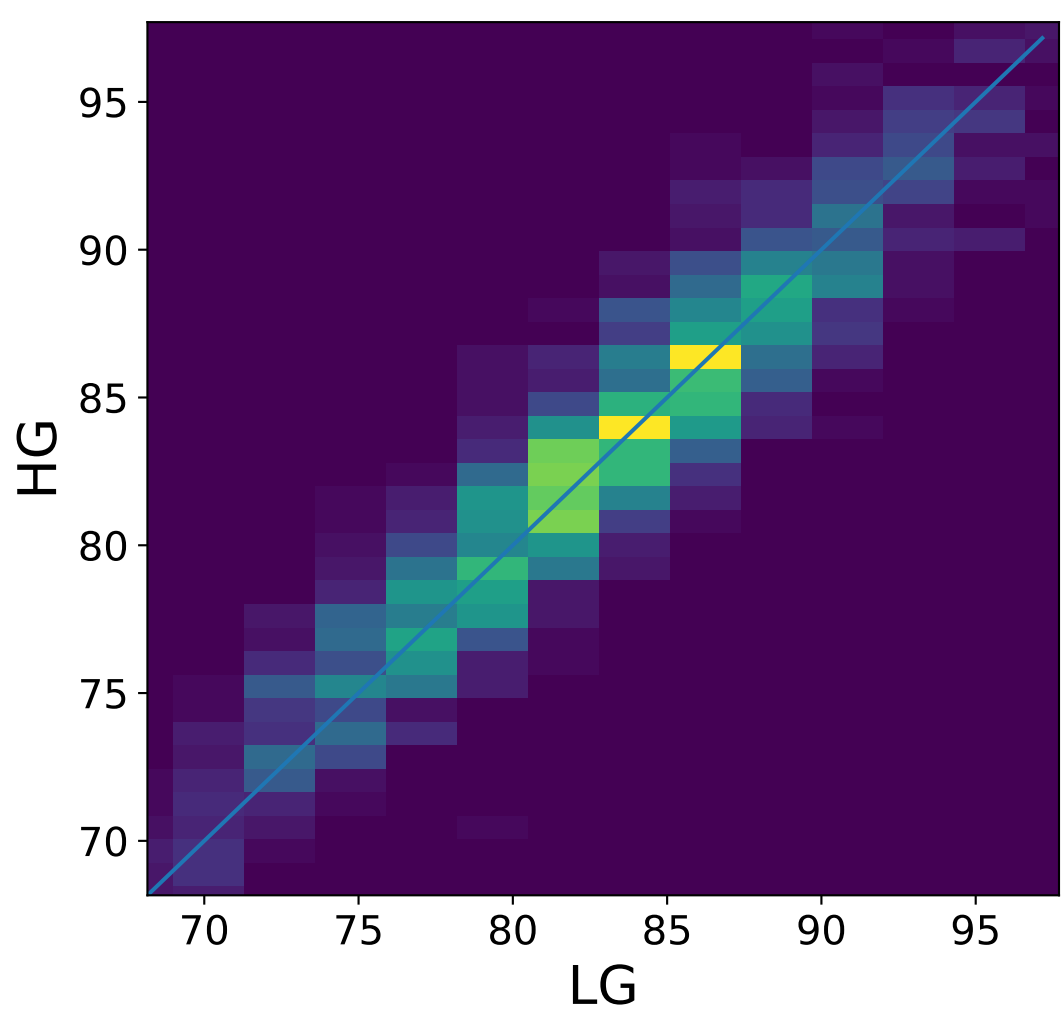

Run 5239

Run 5239

Run 5239 channel: HG

FF sample of 10000 events

pedestal sample of 10000 events

Run 5239 channel: LG

FF sample of 10000 events

pedestal sample of 10000 events