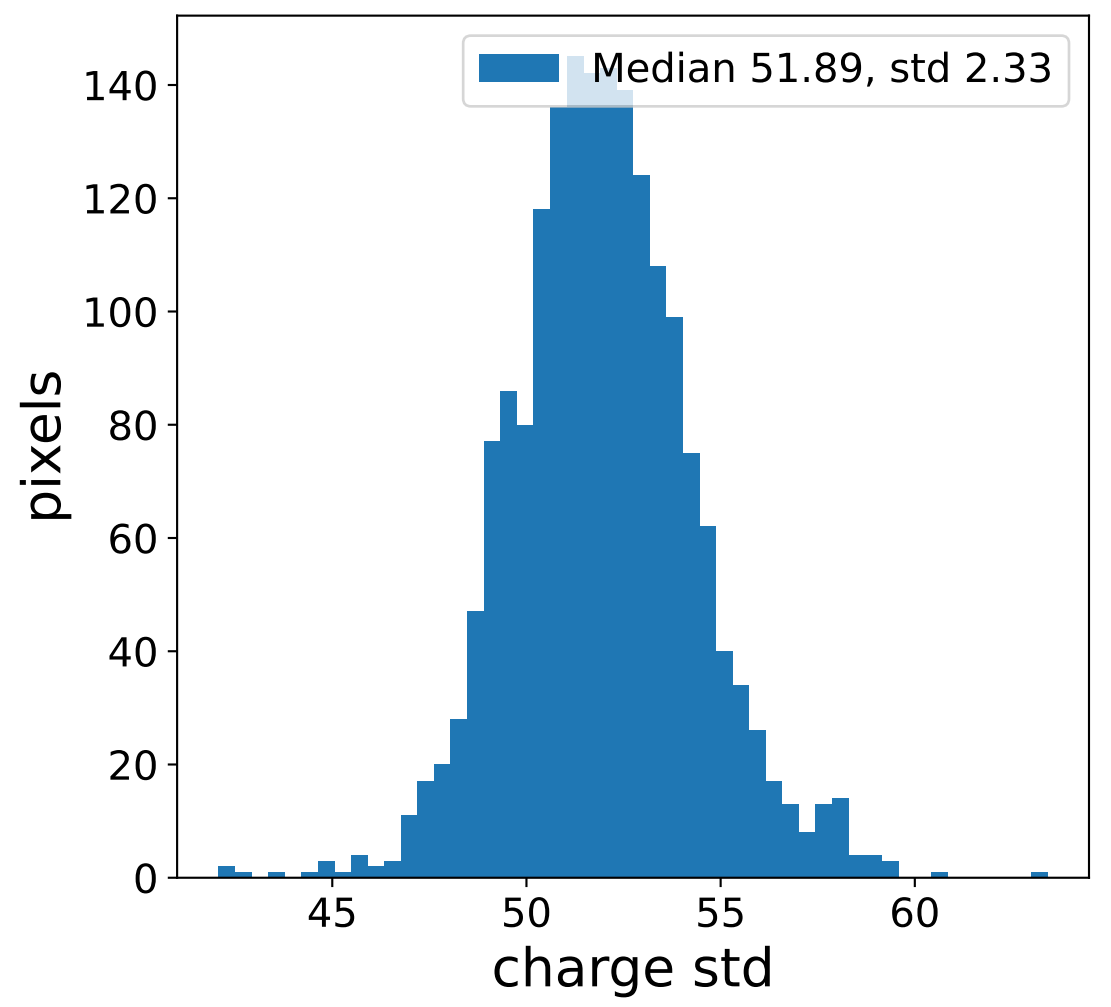

Run 5239

Run 5239

Run 5239 channel: HG

FF sample of 10000 events

pedestal sample of 10000 events

Run 5239 channel: LG

FF sample of 10000 events

pedestal sample of 10000 events