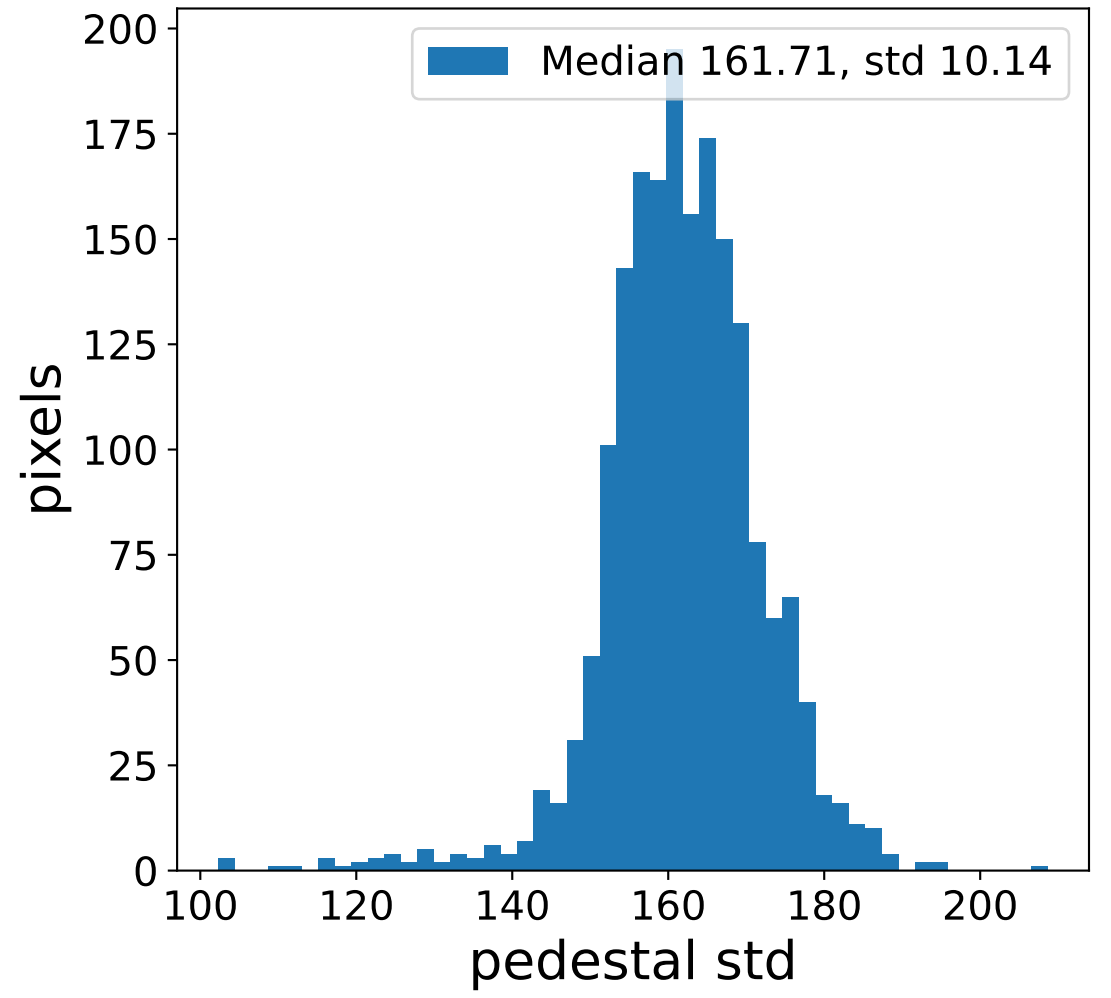

Run 5239

Run 5239

Run 5239 channel: HG

FF sample of 10000 events

pedestal sample of 10000 events

Run 5239 channel: LG

FF sample of 10000 events

pedestal sample of 10000 events