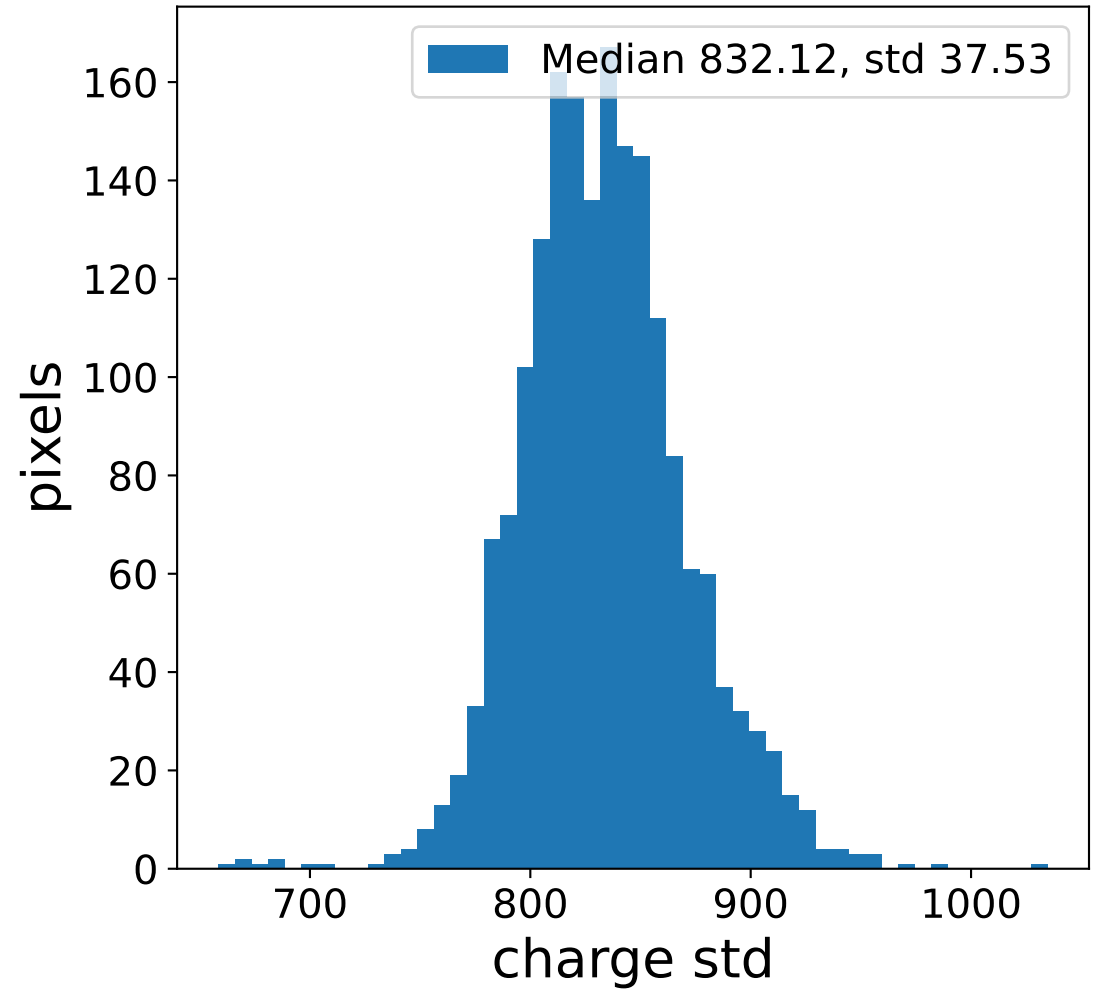

Run 5239

Run 5239

Run 5239 channel: HG

FF sample of 10000 events

pedestal sample of 10000 events

Run 5239 channel: LG

FF sample of 10000 events

pedestal sample of 10000 events