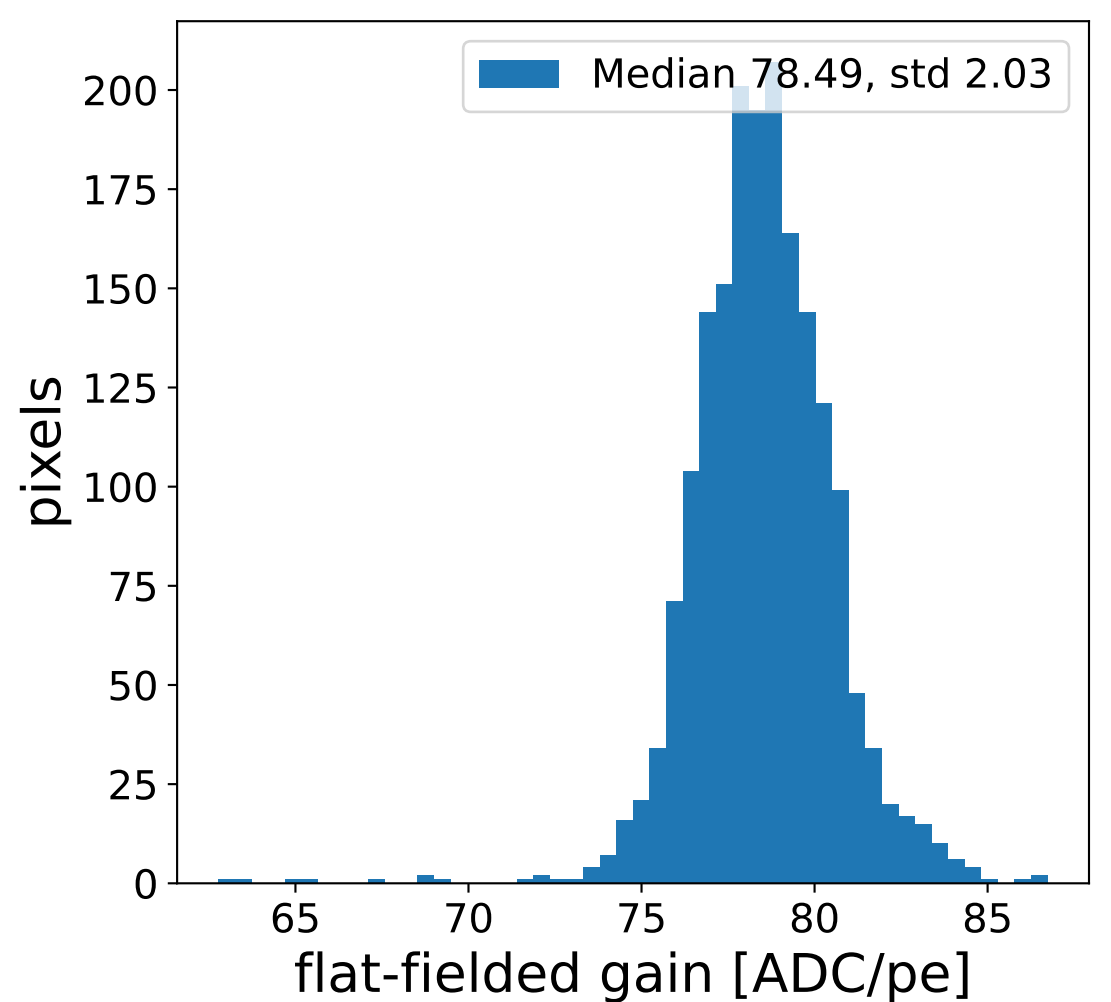

Run 5239

Run 5239

Run 5239 channel: HG

FF sample of 10000 events

pedestal sample of 10000 events

Run 5239 channel: LG

FF sample of 10000 events

pedestal sample of 10000 events