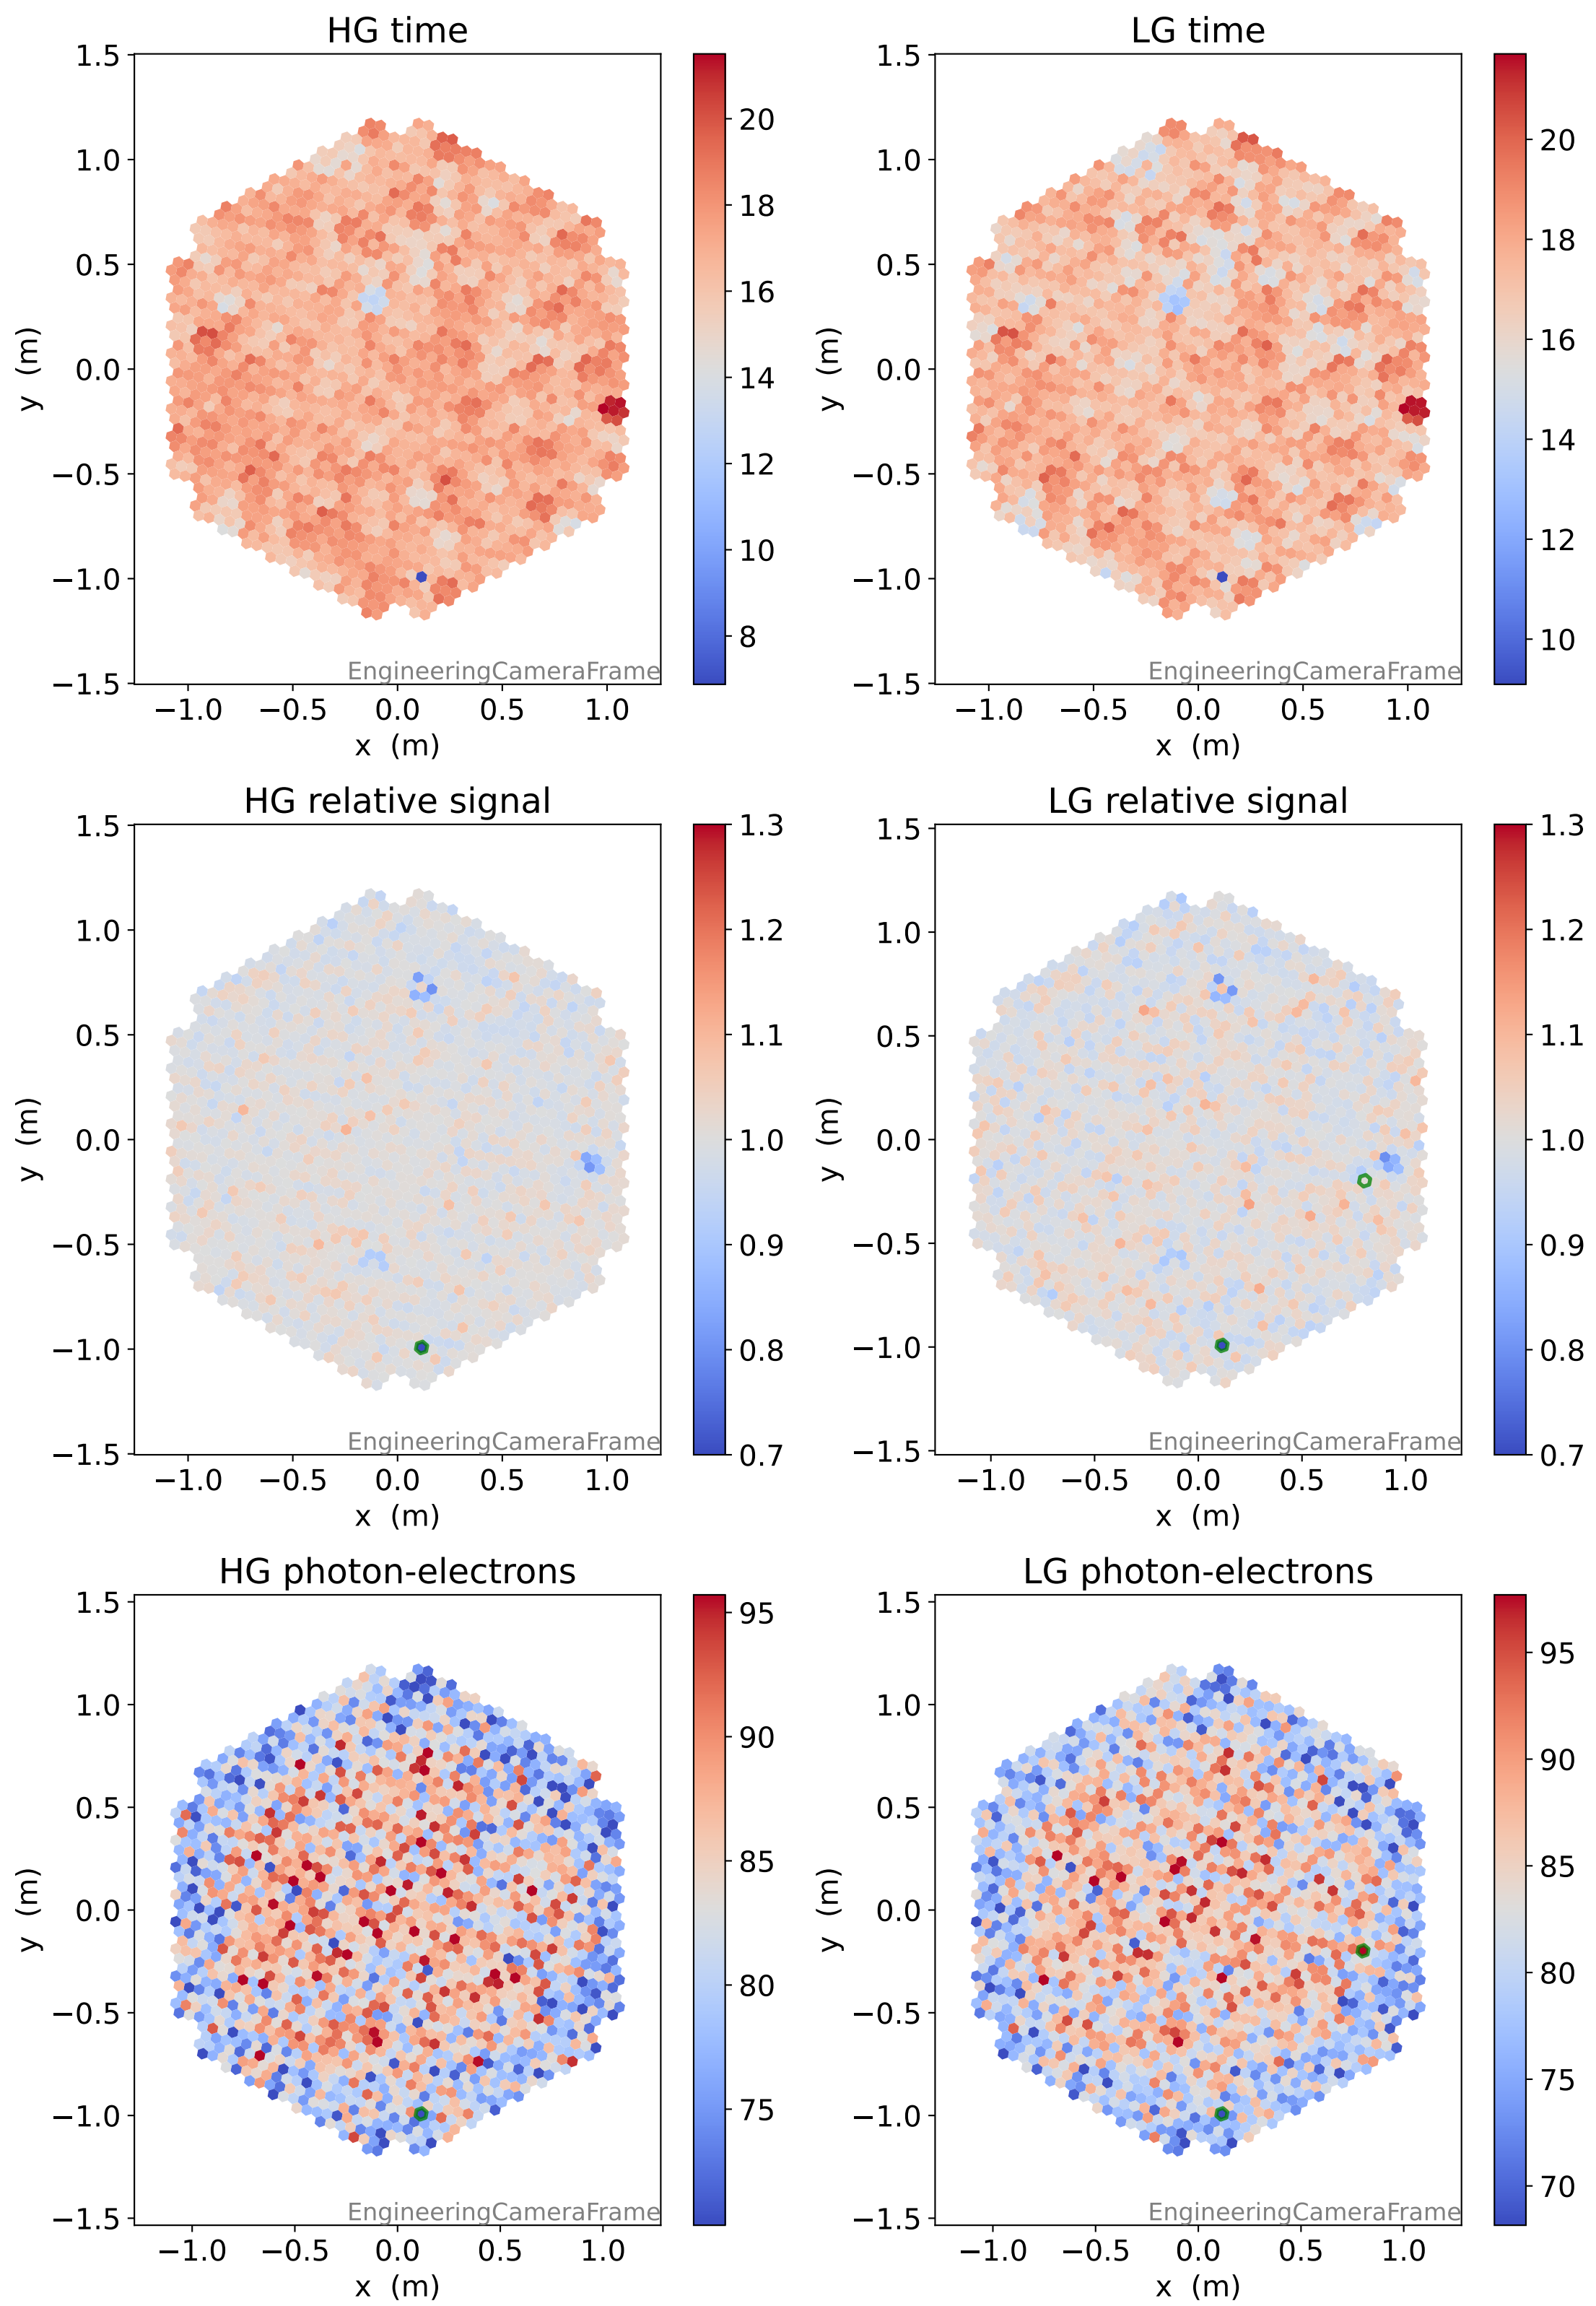

Run 5239

Run 5239

Run 5239 channel: HG

FF sample of 10000 events

pedestal sample of 10000 events

Run 5239 channel: LG

FF sample of 10000 events

pedestal sample of 10000 events