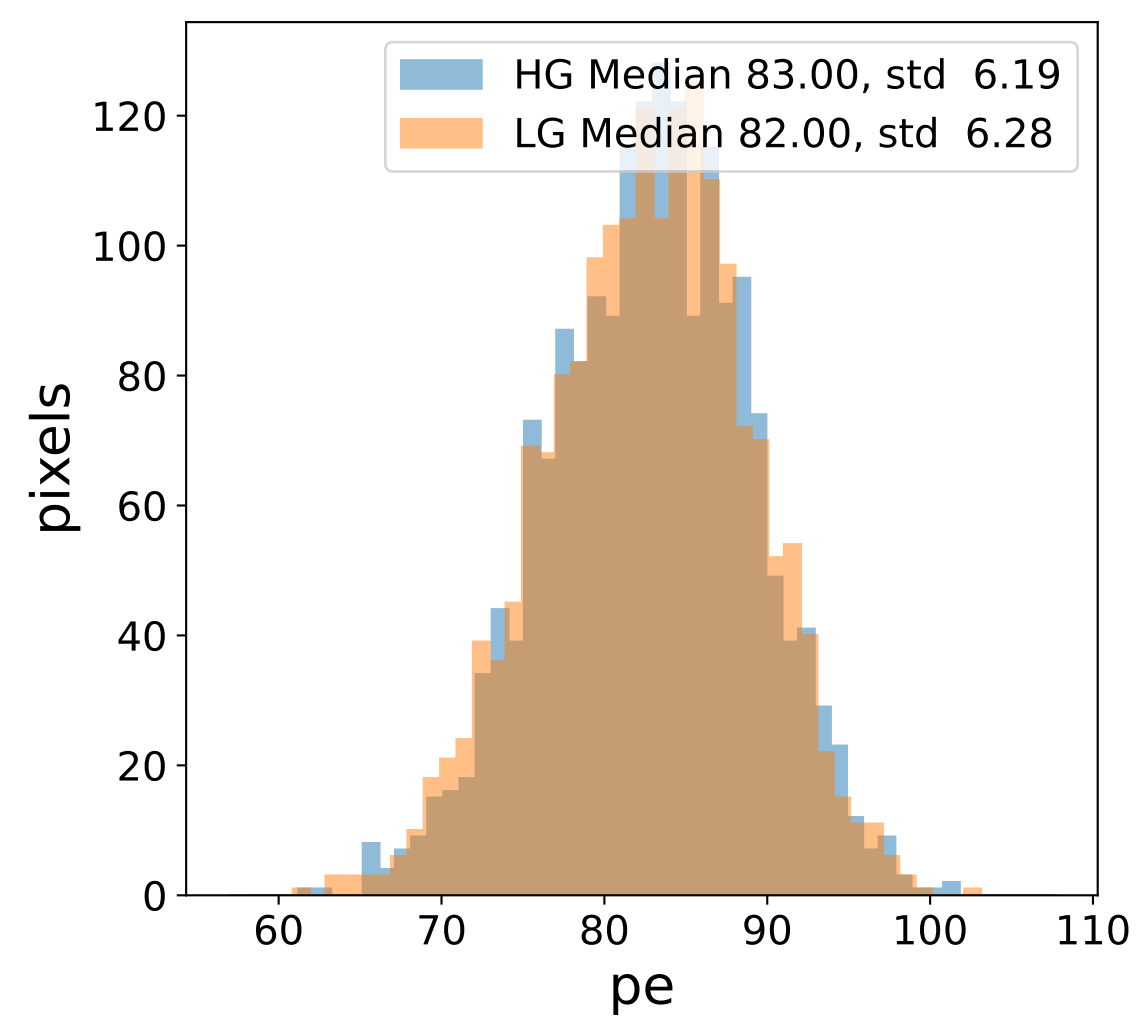

Run 5239

Run 5239

Run 5239 channel: HG

FF sample of 10000 events

pedestal sample of 10000 events

Run 5239 channel: LG

FF sample of 10000 events

pedestal sample of 10000 events