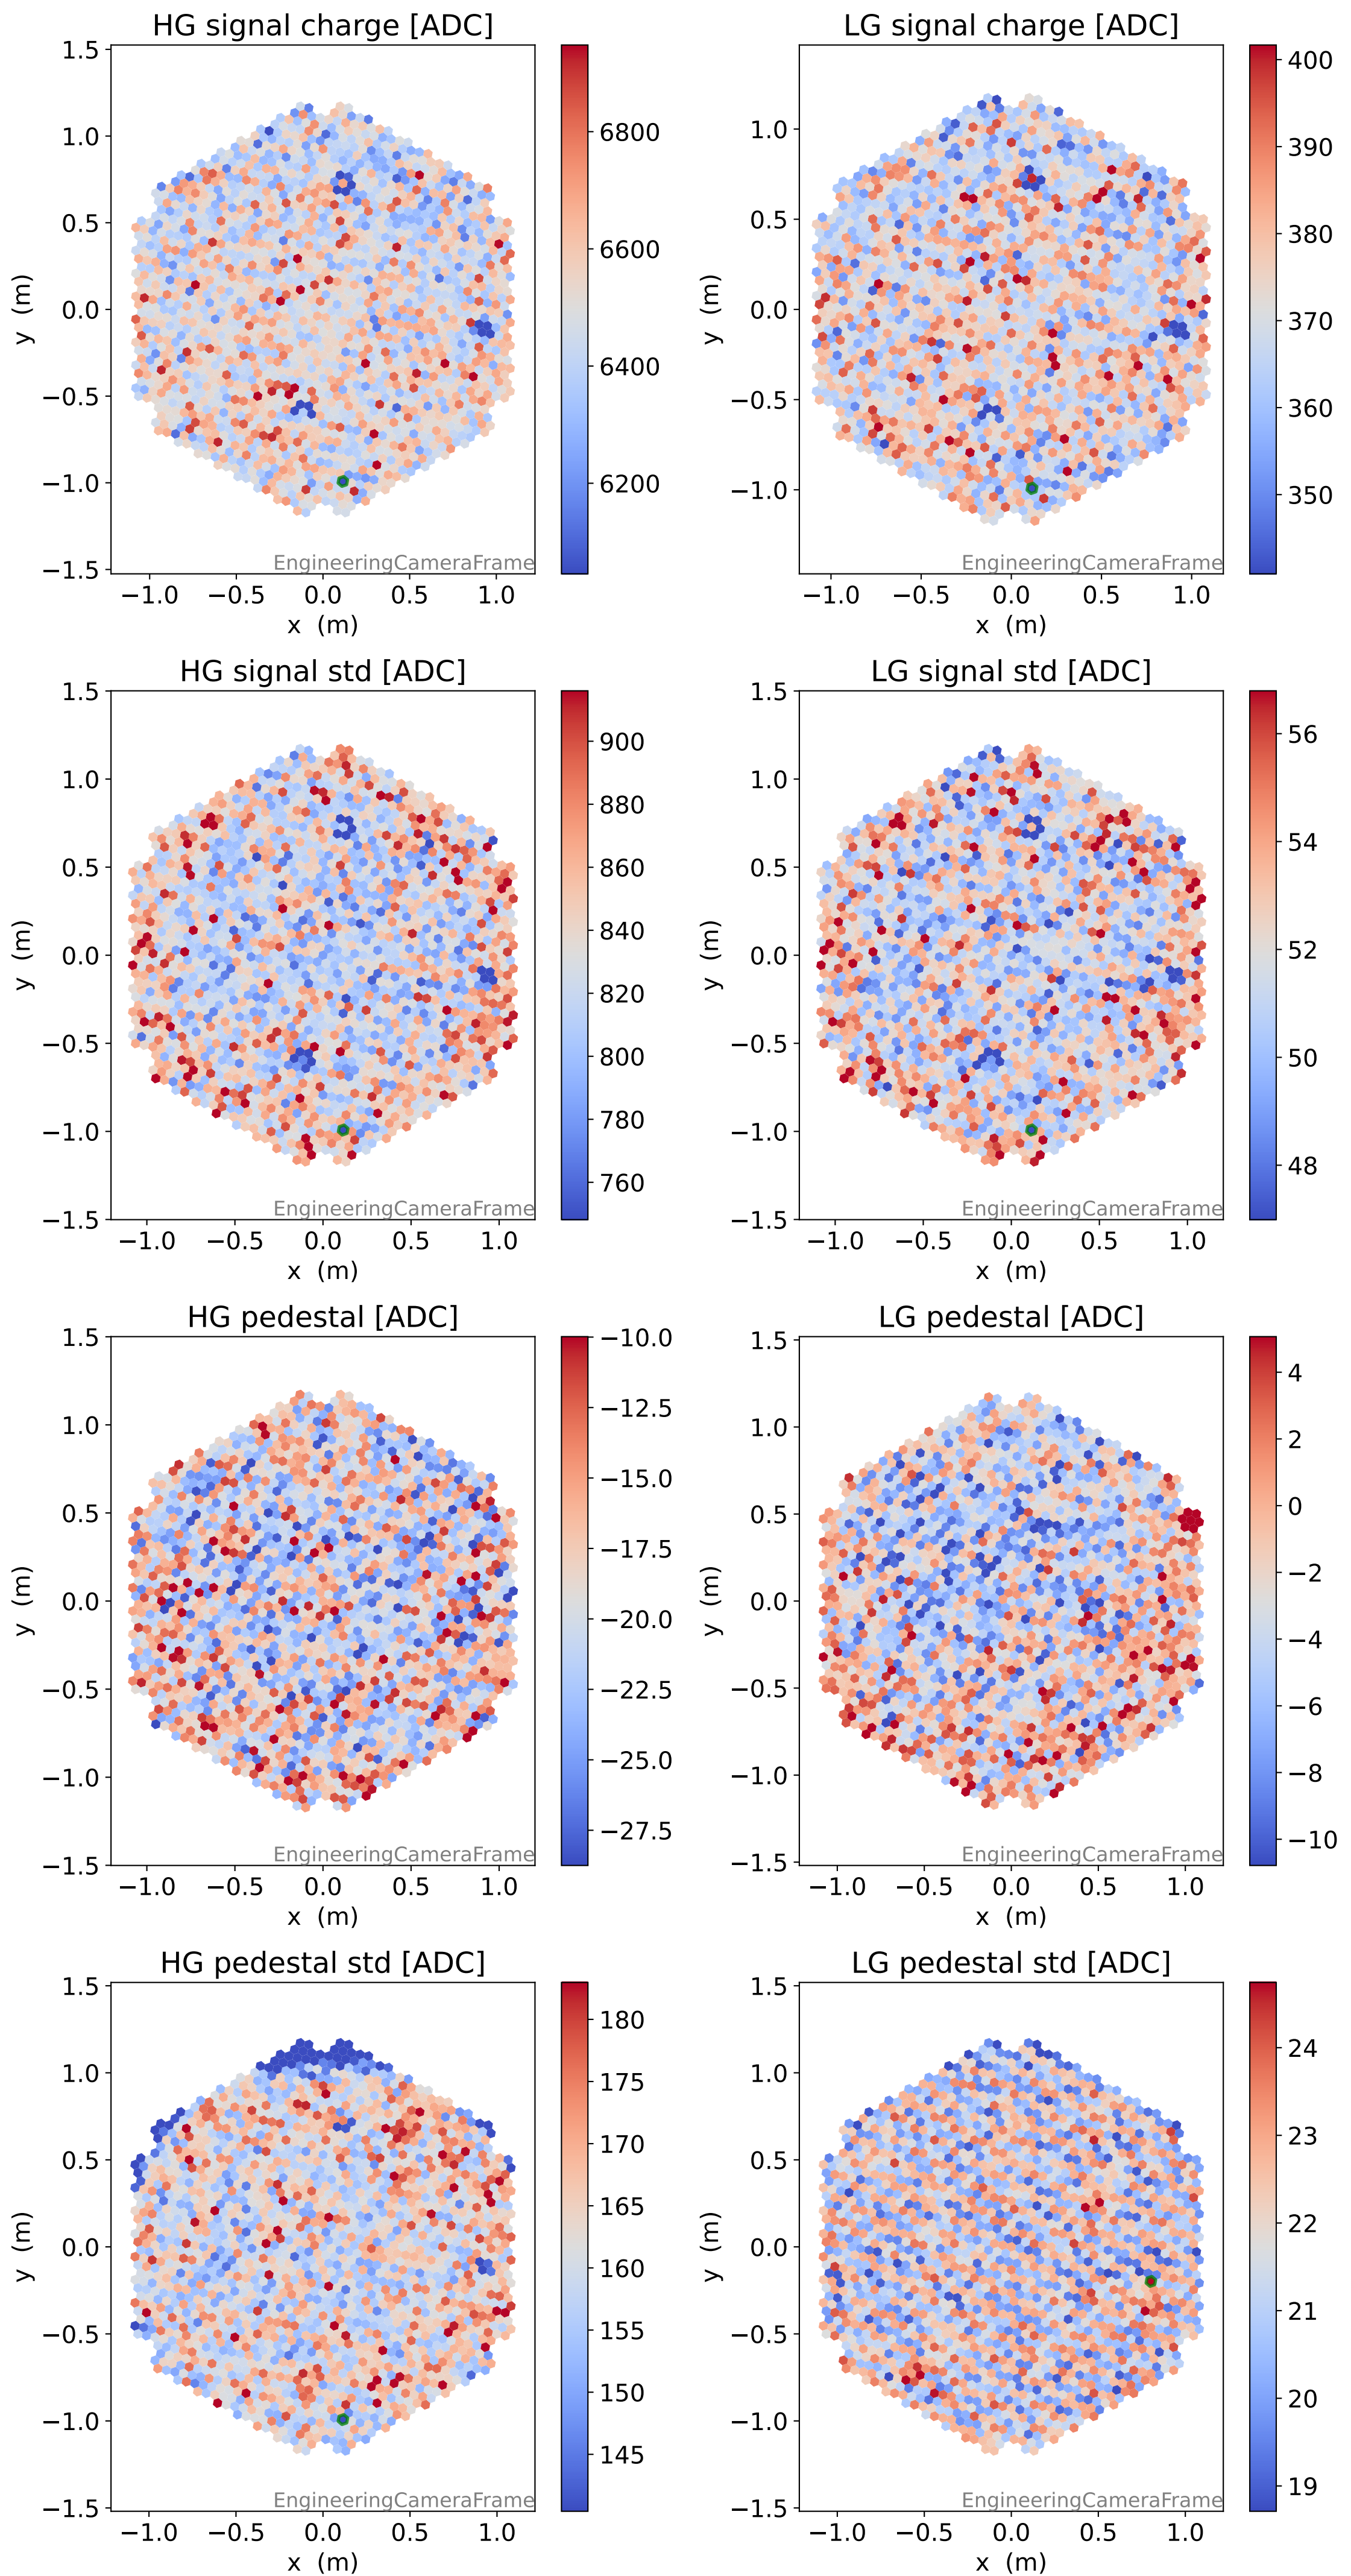

Run 5239

Run 5239

Run 5239 channel: HG

FF sample of 10000 events

pedestal sample of 10000 events

Run 5239 channel: LG

FF sample of 10000 events

pedestal sample of 10000 events