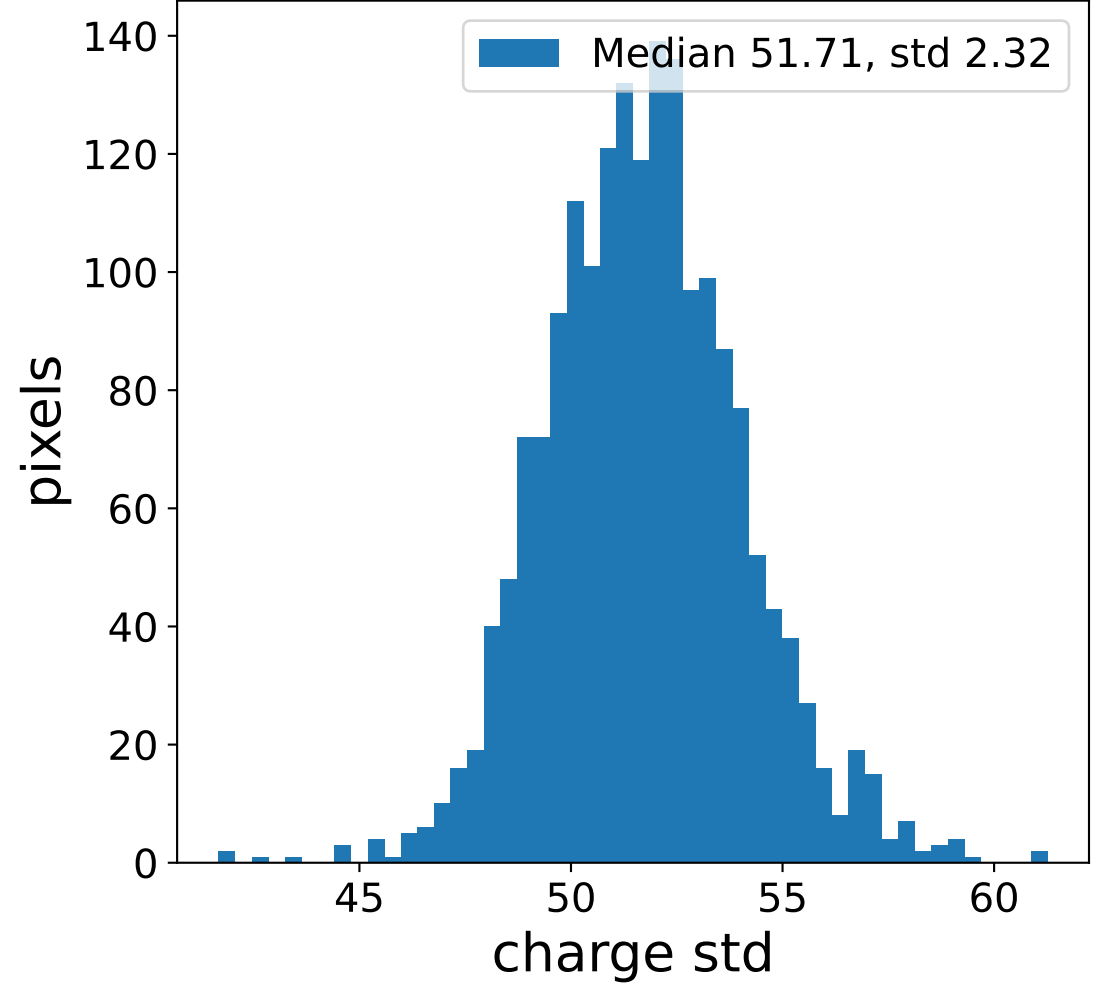

Run 5250

Run 5250

Run 5250 channel: HG

FF sample of 10000 events

pedestal sample of 10000 events

Run 5250 channel: LG

FF sample of 10000 events

pedestal sample of 10000 events