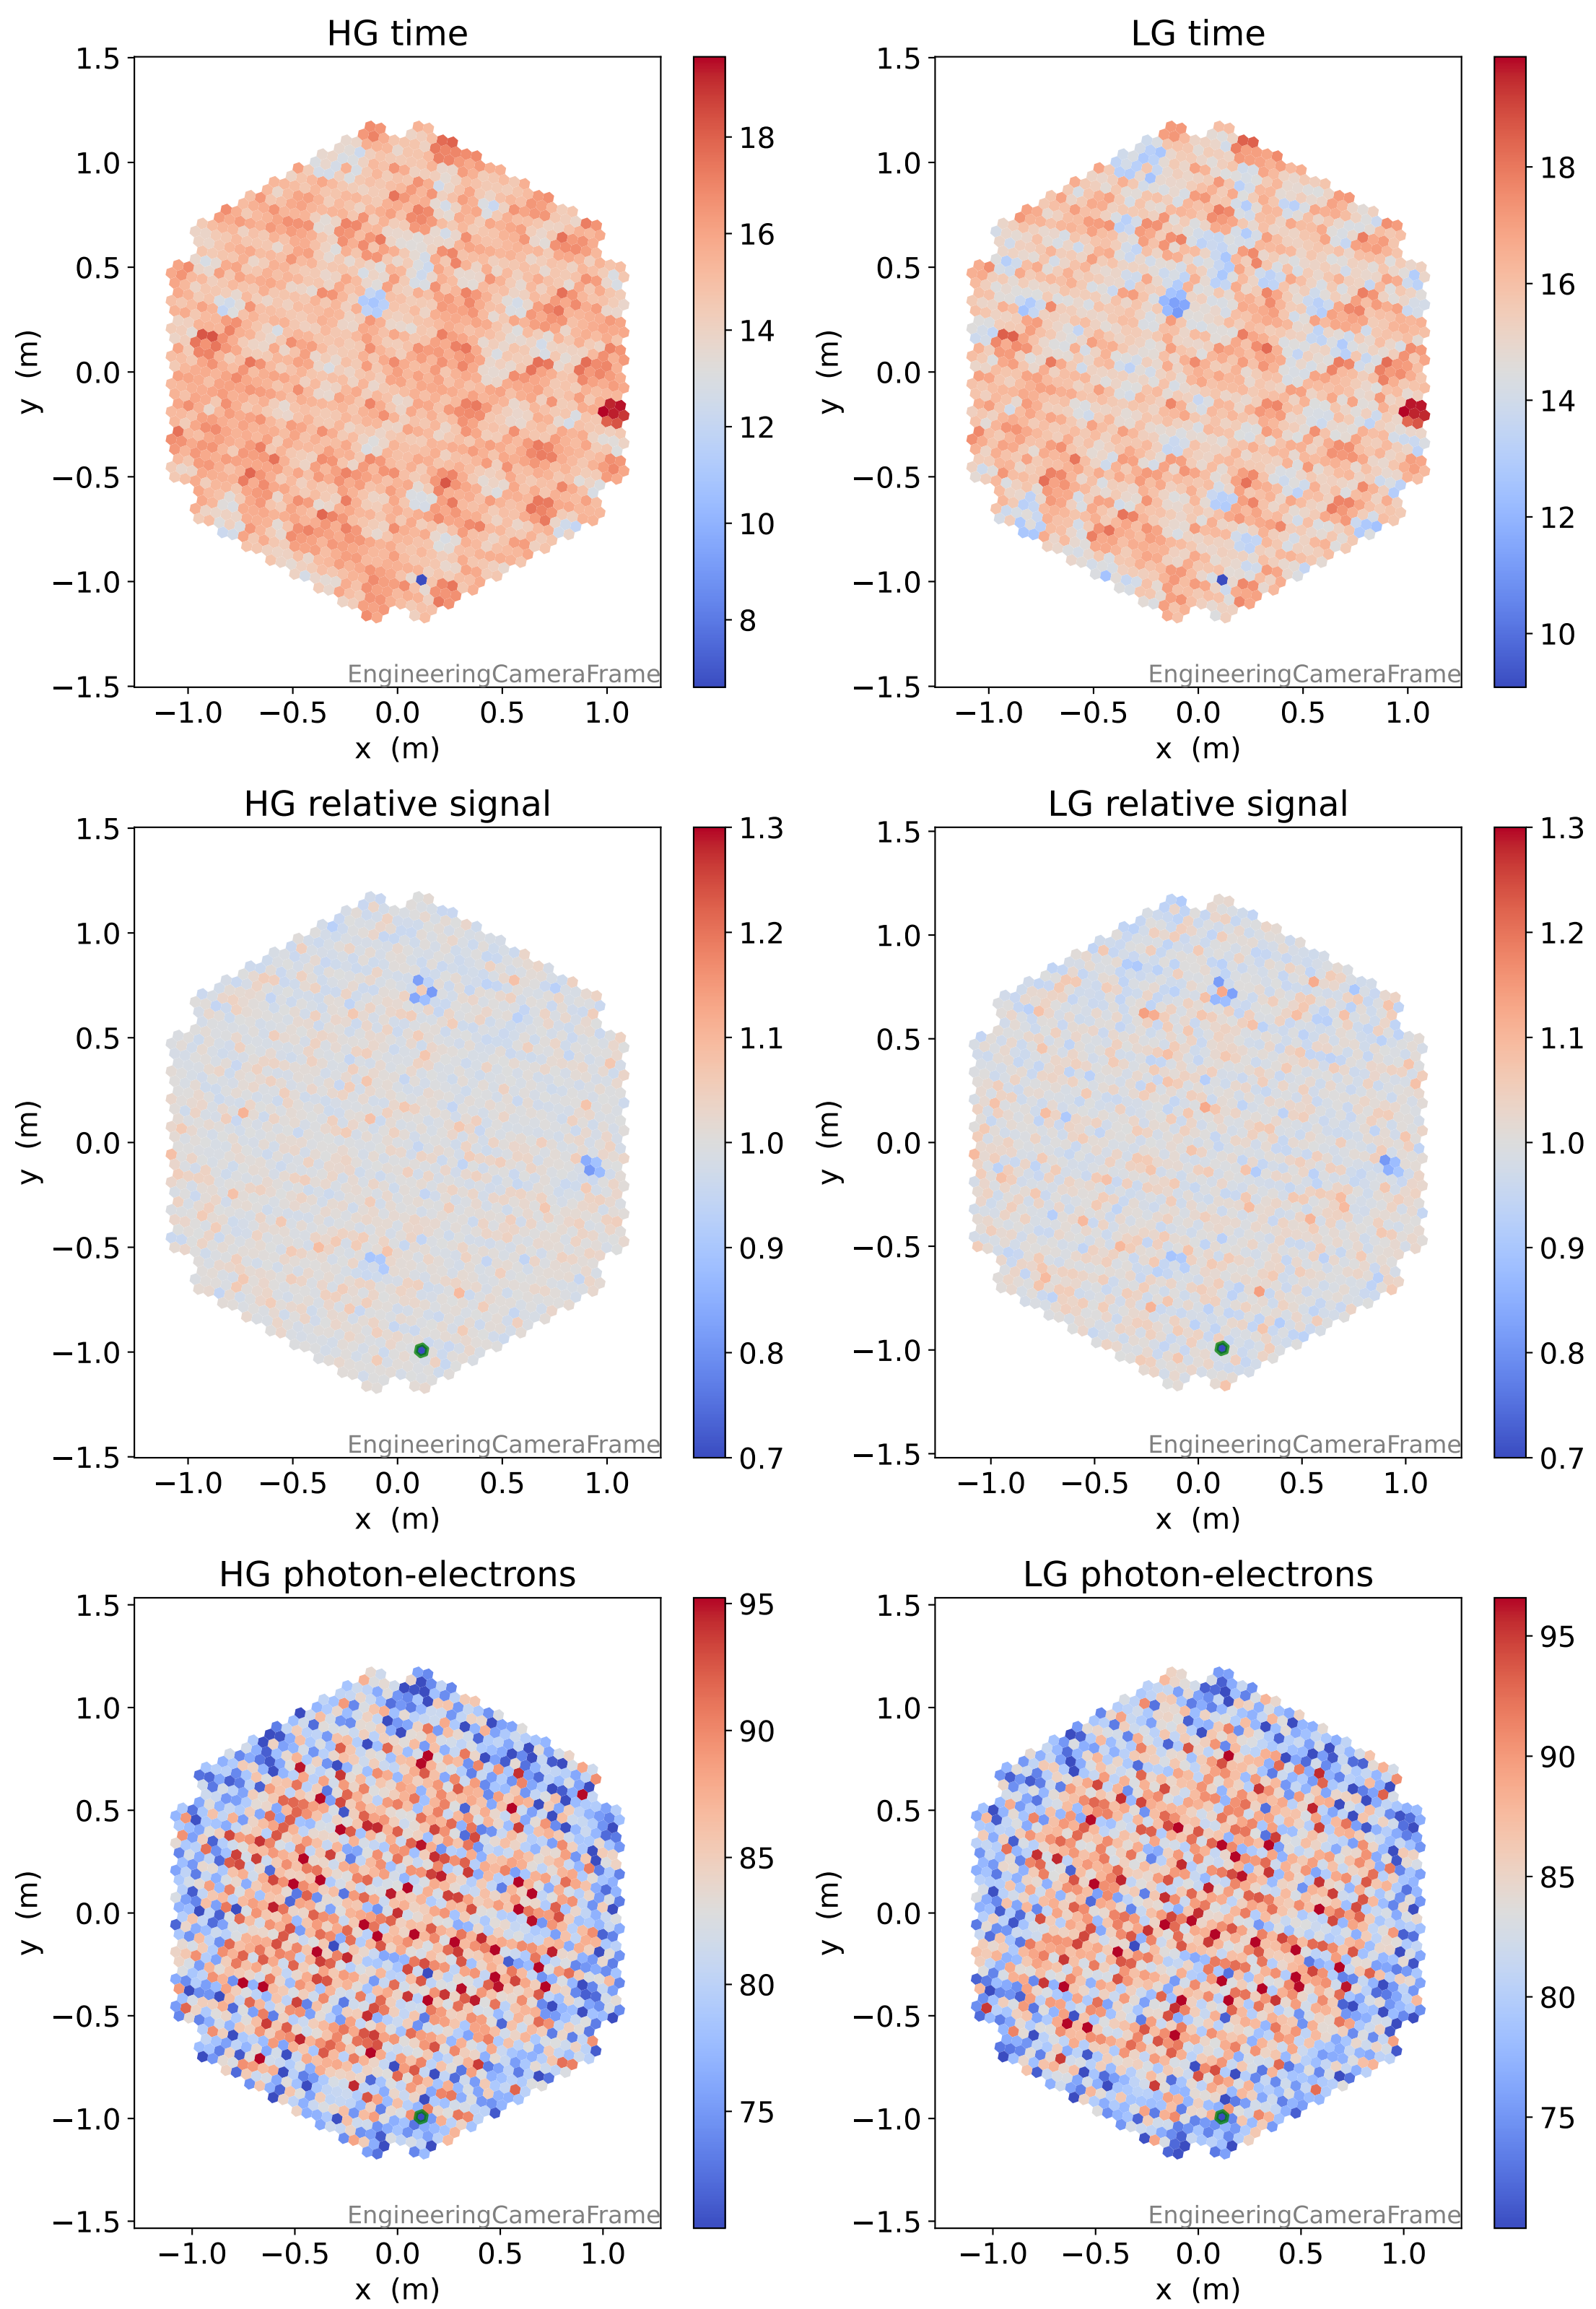

Run 5250

Run 5250

Run 5250 channel: HG

FF sample of 10000 events

pedestal sample of 10000 events

Run 5250 channel: LG

FF sample of 10000 events

pedestal sample of 10000 events