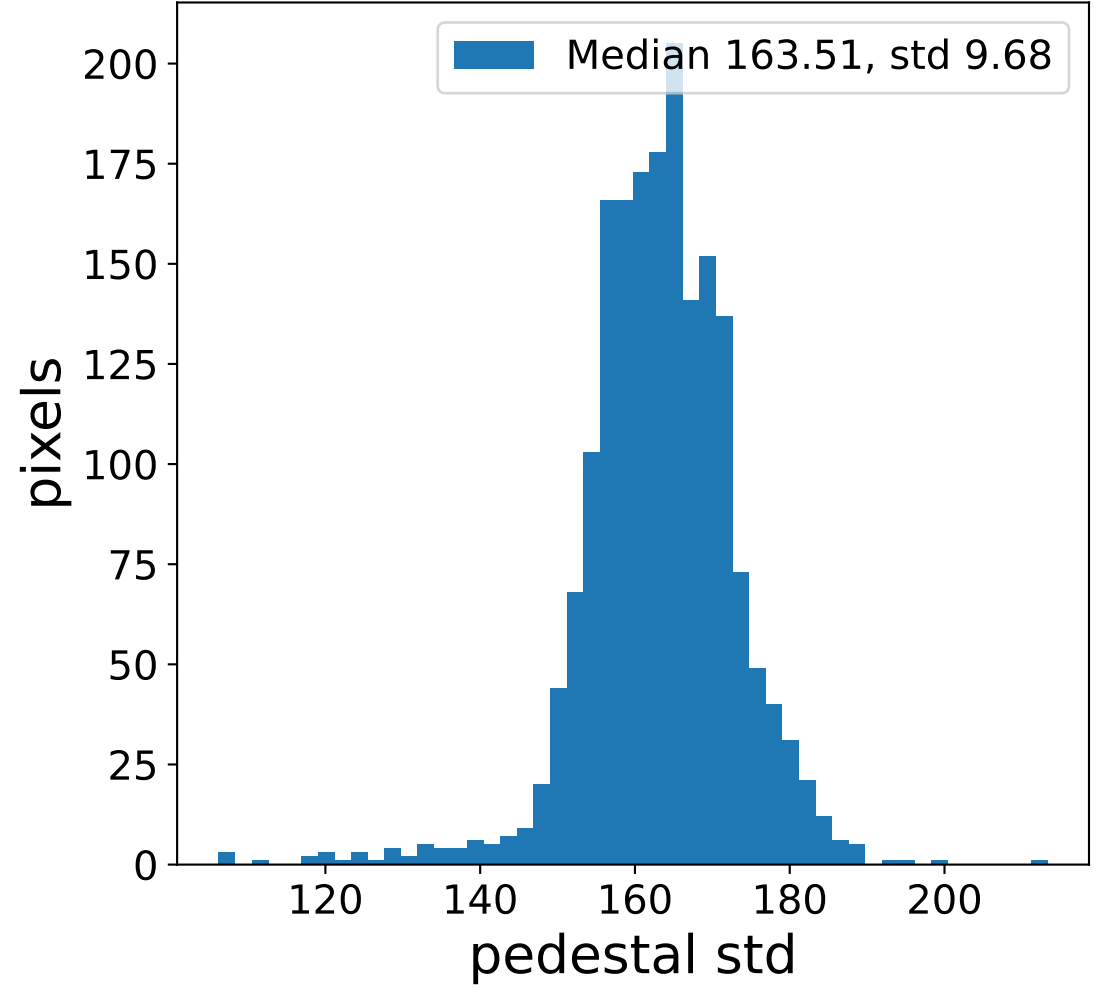

Run 5250

Run 5250

Run 5250 channel: HG

FF sample of 10000 events

pedestal sample of 10000 events

Run 5250 channel: LG

FF sample of 10000 events

pedestal sample of 10000 events