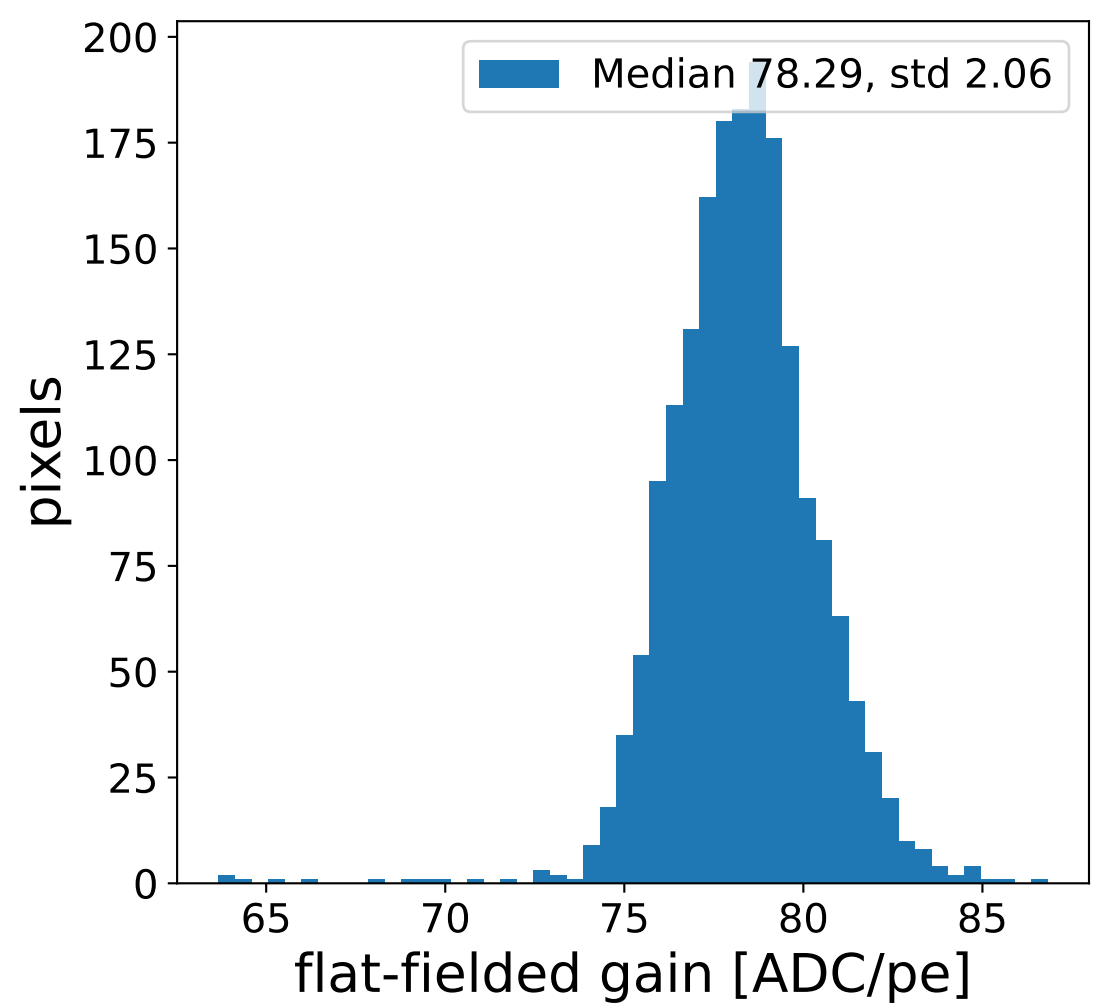

Run 5250

Run 5250

Run 5250 channel: HG

FF sample of 10000 events

pedestal sample of 10000 events

Run 5250 channel: LG

FF sample of 10000 events

pedestal sample of 10000 events