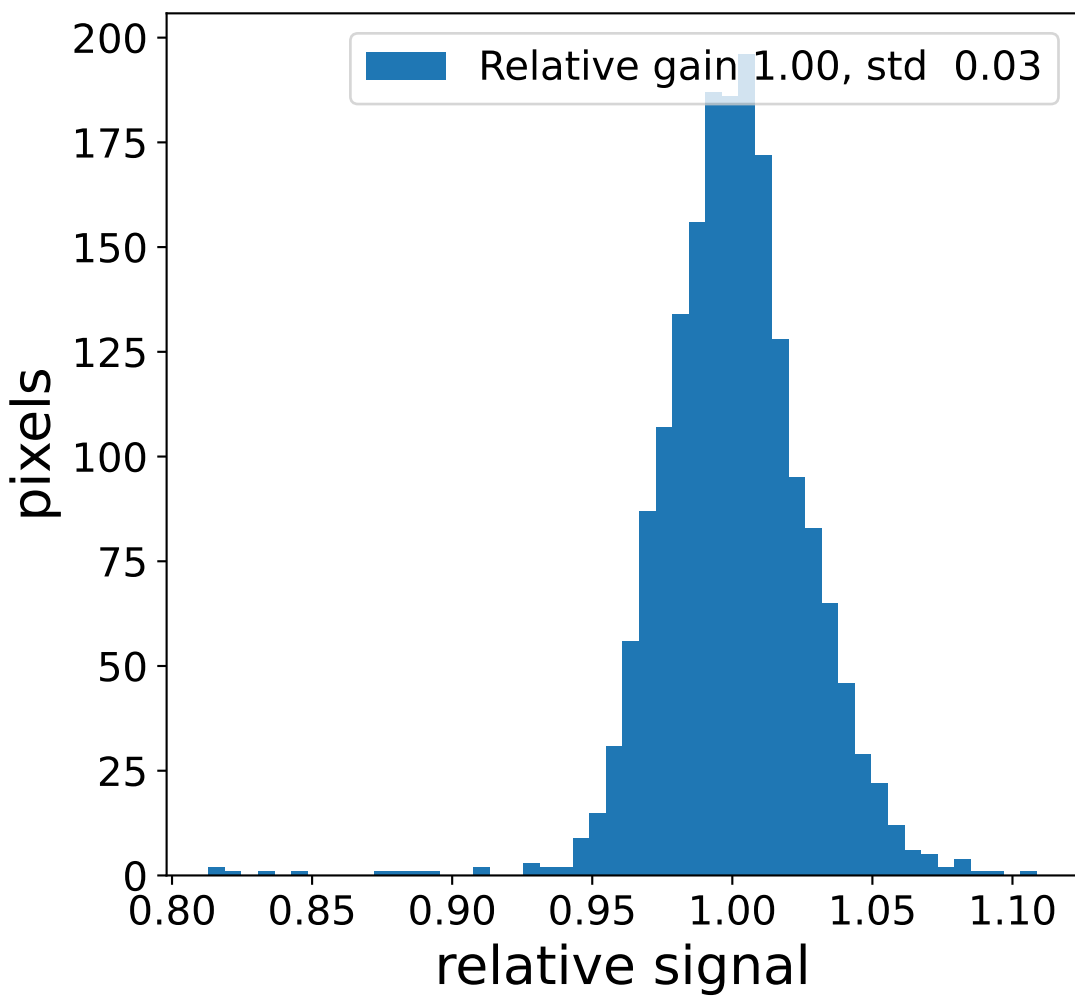

Run 5250

Run 5250

Run 5250 channel: HG

FF sample of 10000 events

pedestal sample of 10000 events

Run 5250 channel: LG

FF sample of 10000 events

pedestal sample of 10000 events