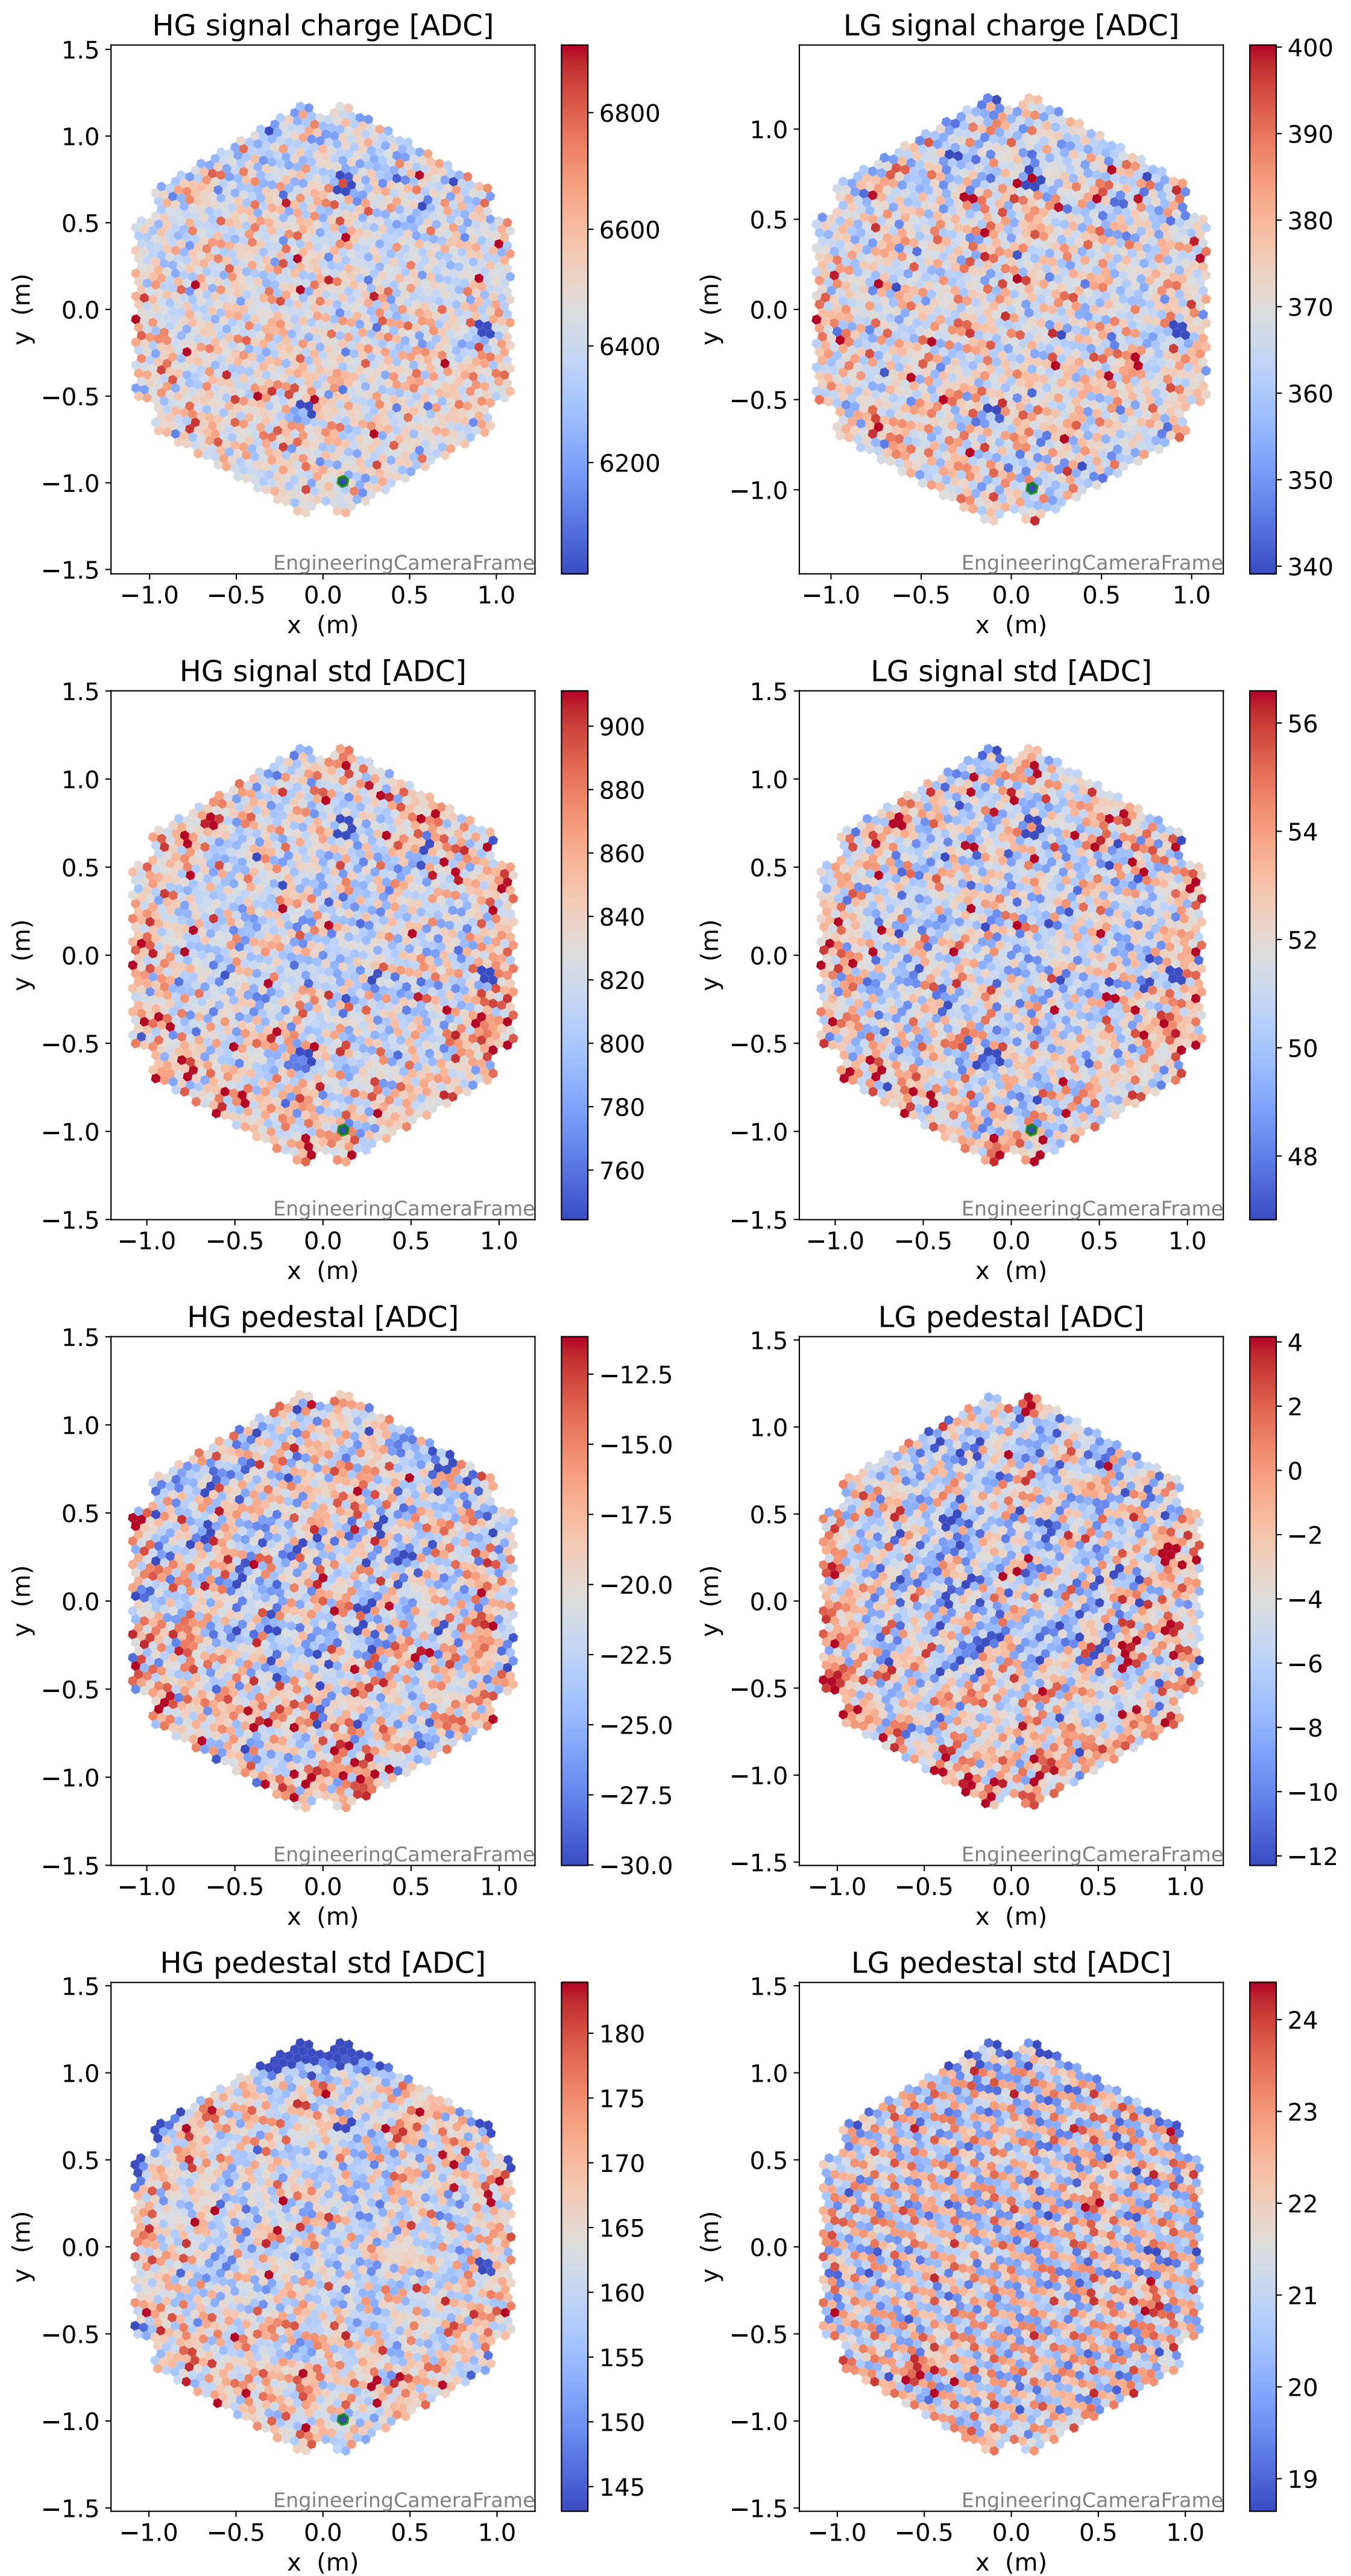

Run 5250

Run 5250

Run 5250 channel: HG

FF sample of 10000 events

pedestal sample of 10000 events

Run 5250 channel: LG

FF sample of 10000 events

pedestal sample of 10000 events