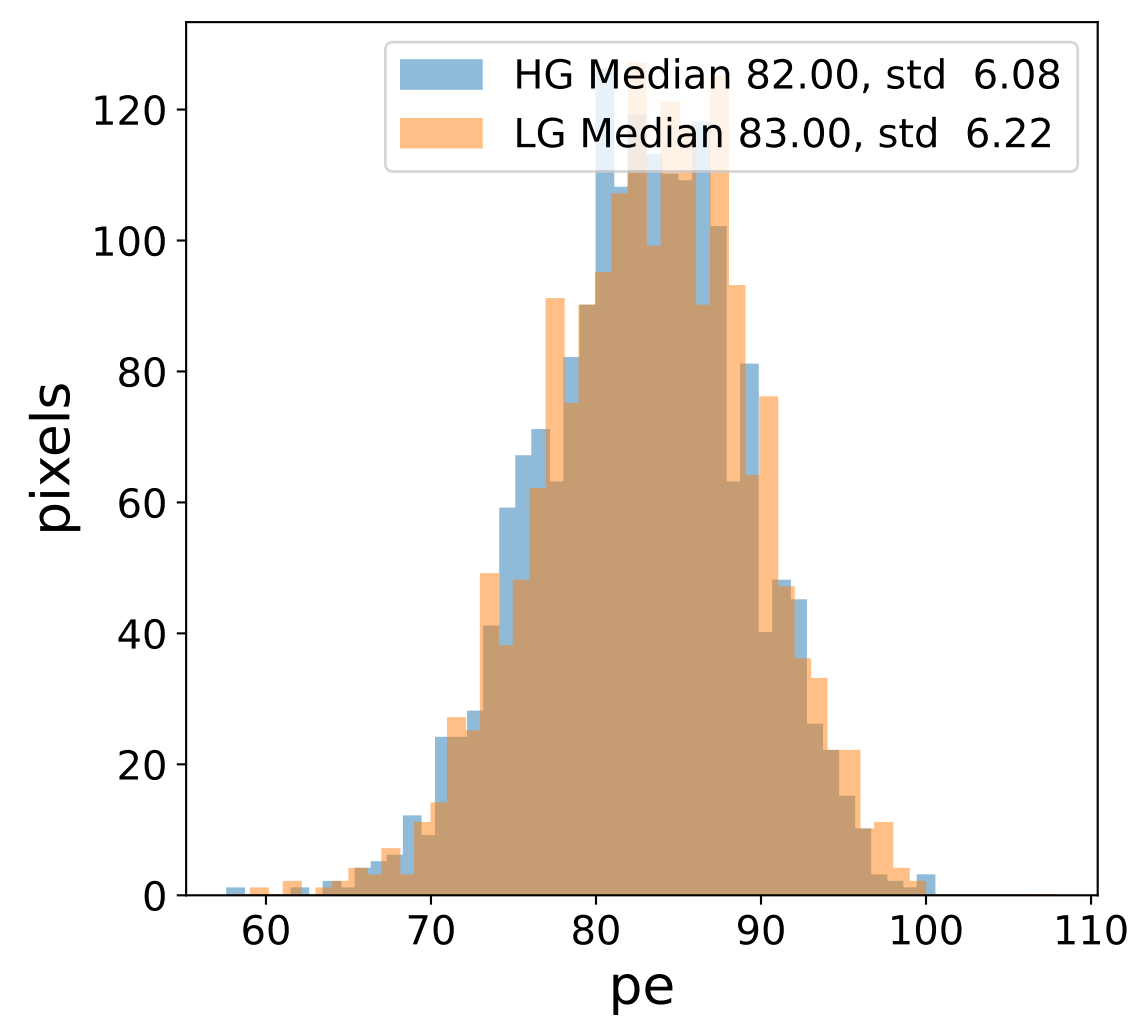

Run 5250

Run 5250

Run 5250 channel: HG

FF sample of 10000 events

pedestal sample of 10000 events

Run 5250 channel: LG

FF sample of 10000 events

pedestal sample of 10000 events