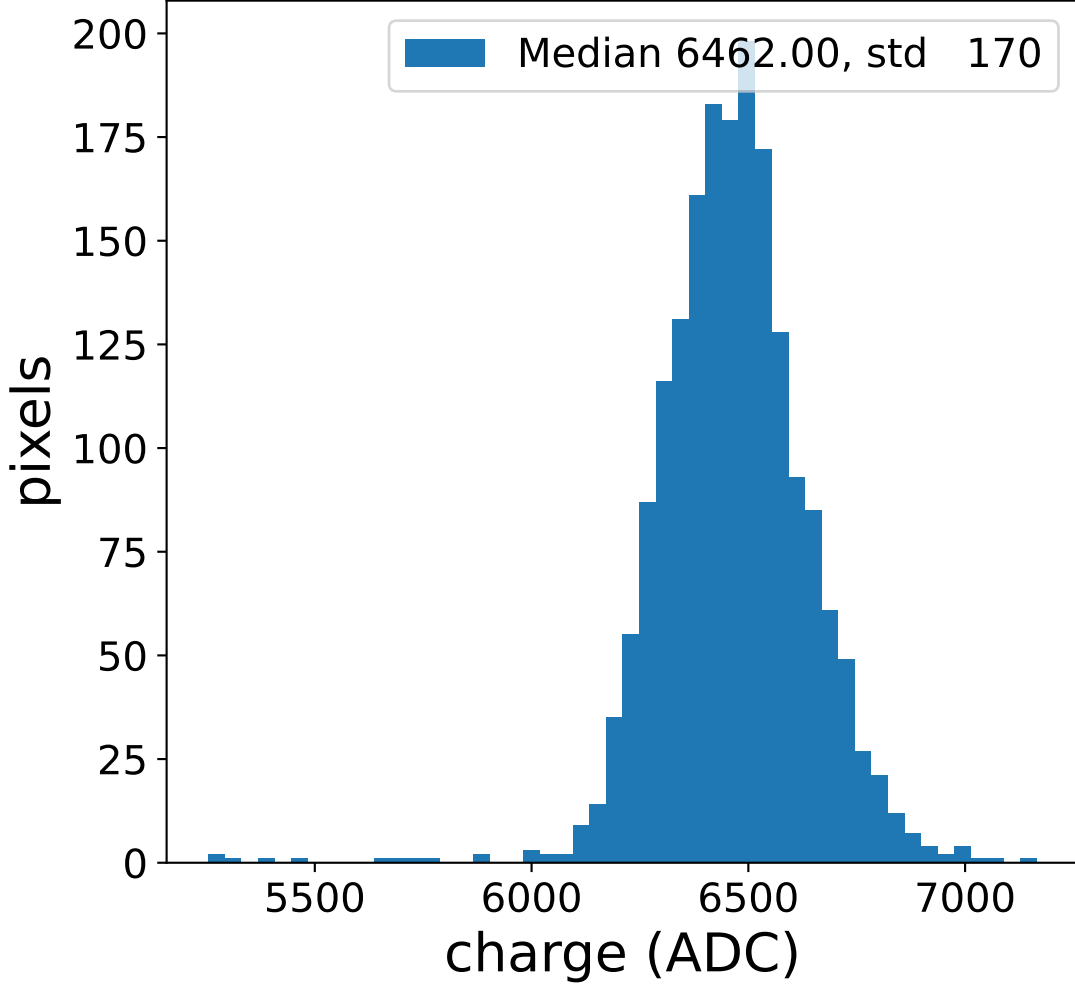

Run 5250

Run 5250

Run 5250 channel: HG

FF sample of 10000 events

pedestal sample of 10000 events

Run 5250 channel: LG

FF sample of 10000 events

pedestal sample of 10000 events