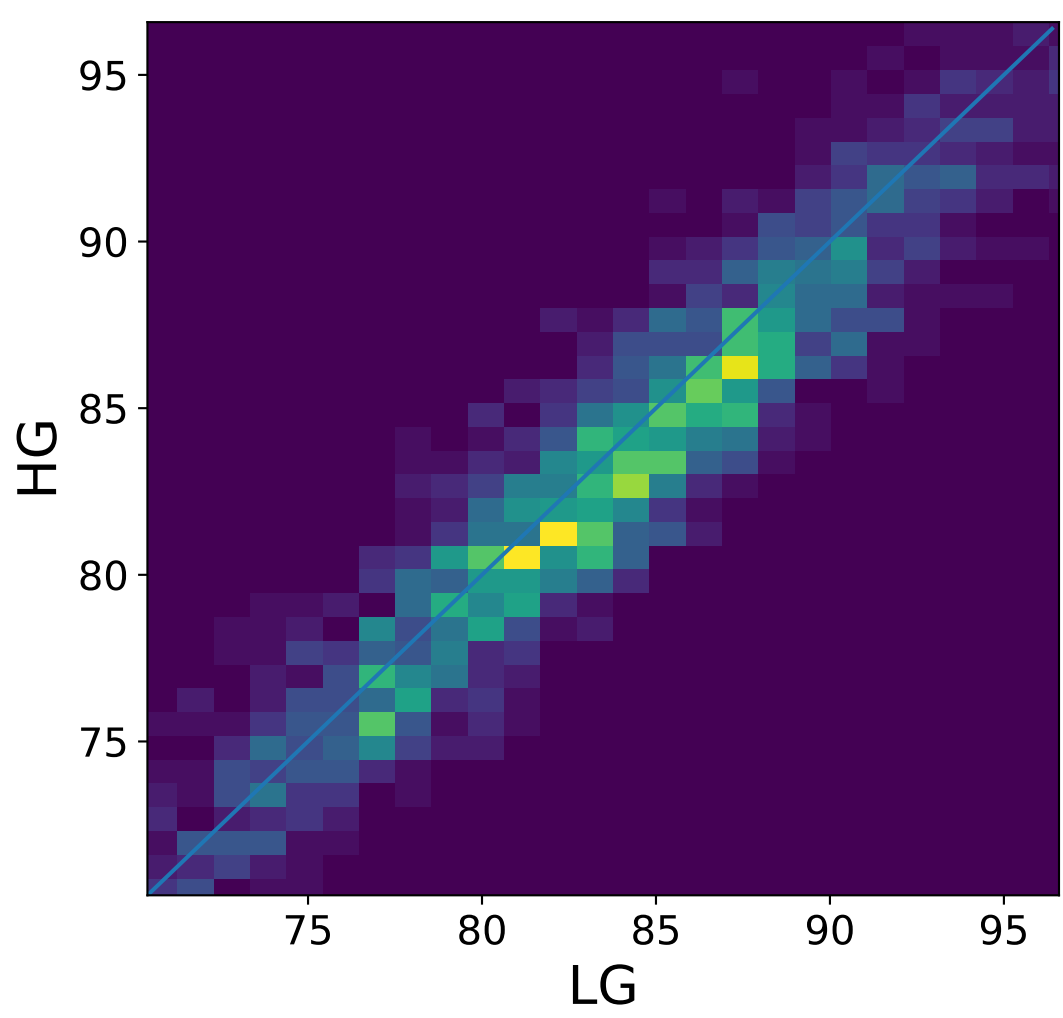

Run 5250

Run 5250

Run 5250 channel: HG

FF sample of 10000 events

pedestal sample of 10000 events

Run 5250 channel: LG

FF sample of 10000 events

pedestal sample of 10000 events