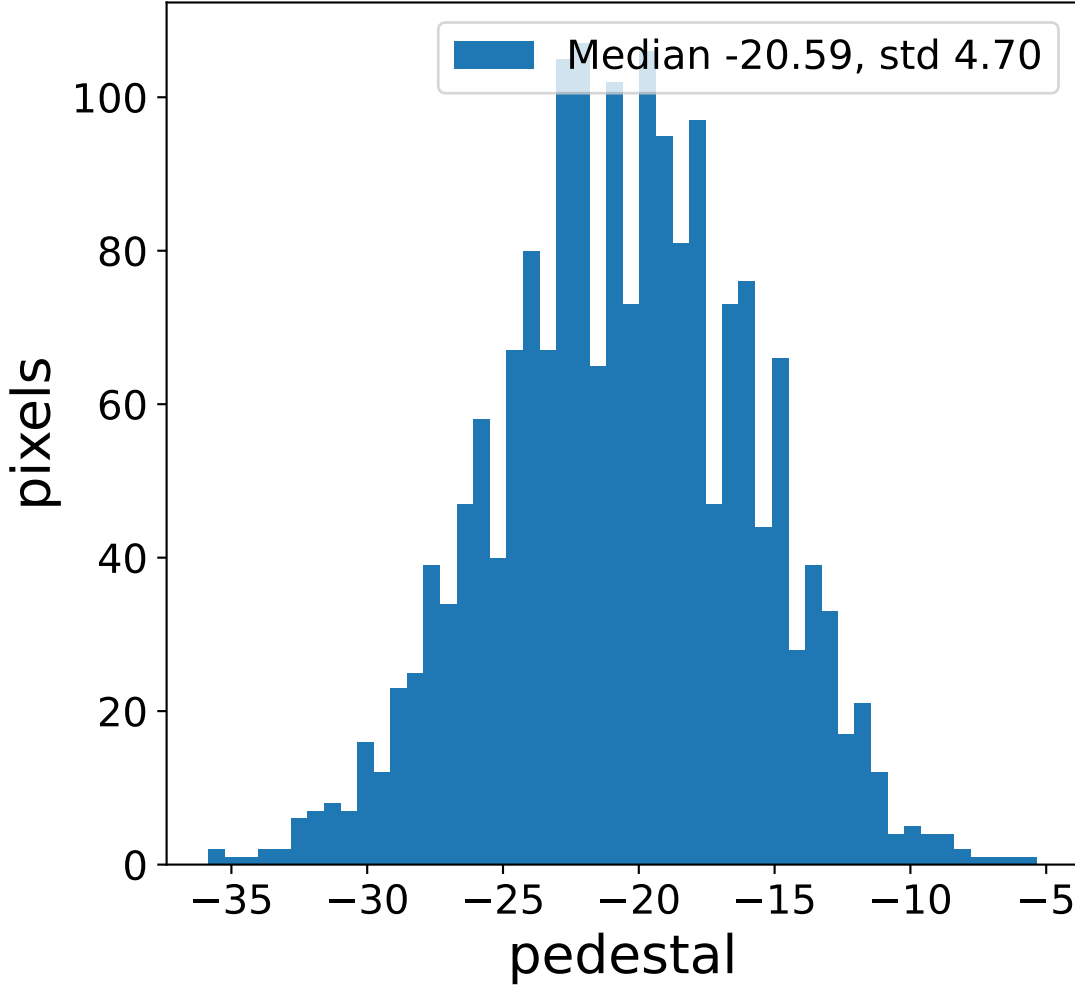

Run 5250

Run 5250

Run 5250 channel: HG

FF sample of 10000 events

pedestal sample of 10000 events

Run 5250 channel: LG

FF sample of 10000 events

pedestal sample of 10000 events