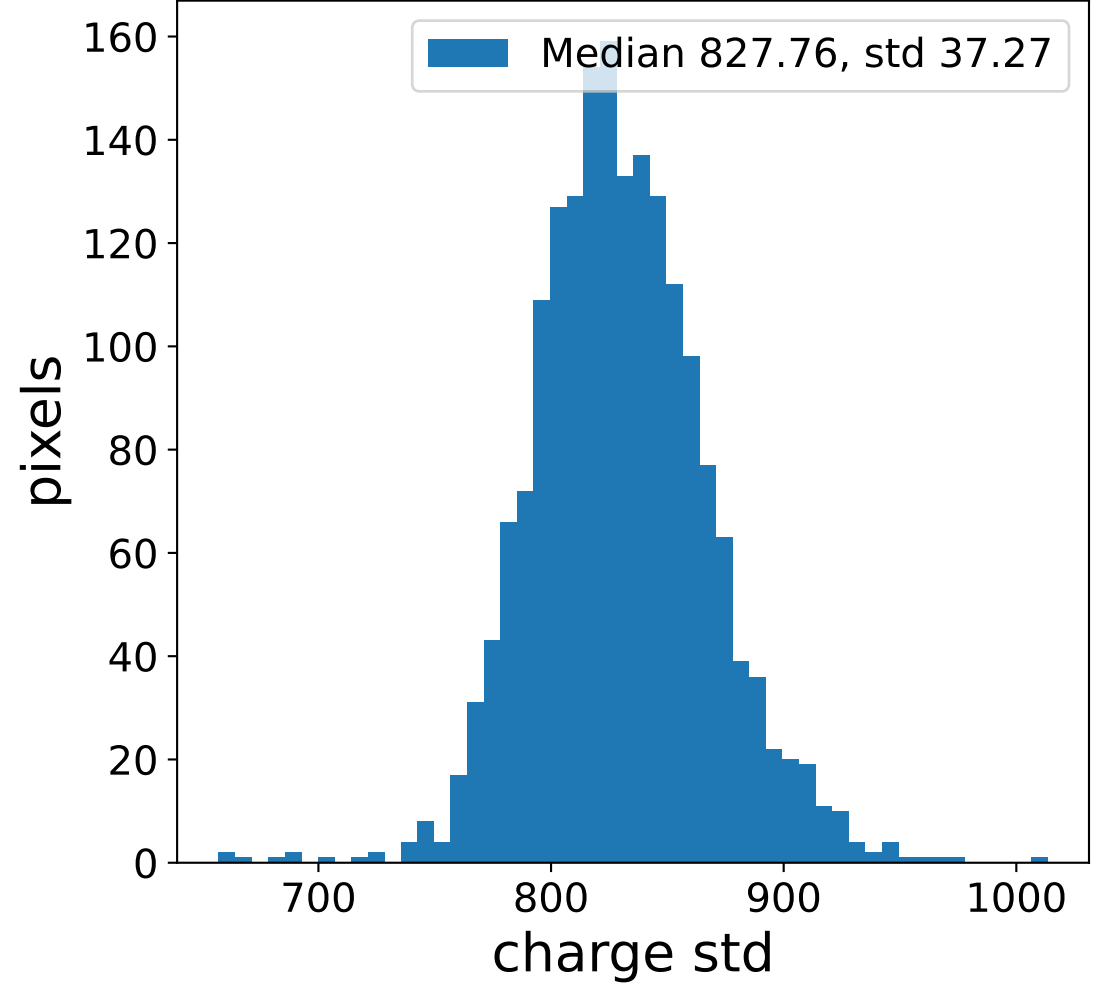

Run 5250

Run 5250

Run 5250 channel: HG

FF sample of 10000 events

pedestal sample of 10000 events

Run 5250 channel: LG

FF sample of 10000 events

pedestal sample of 10000 events