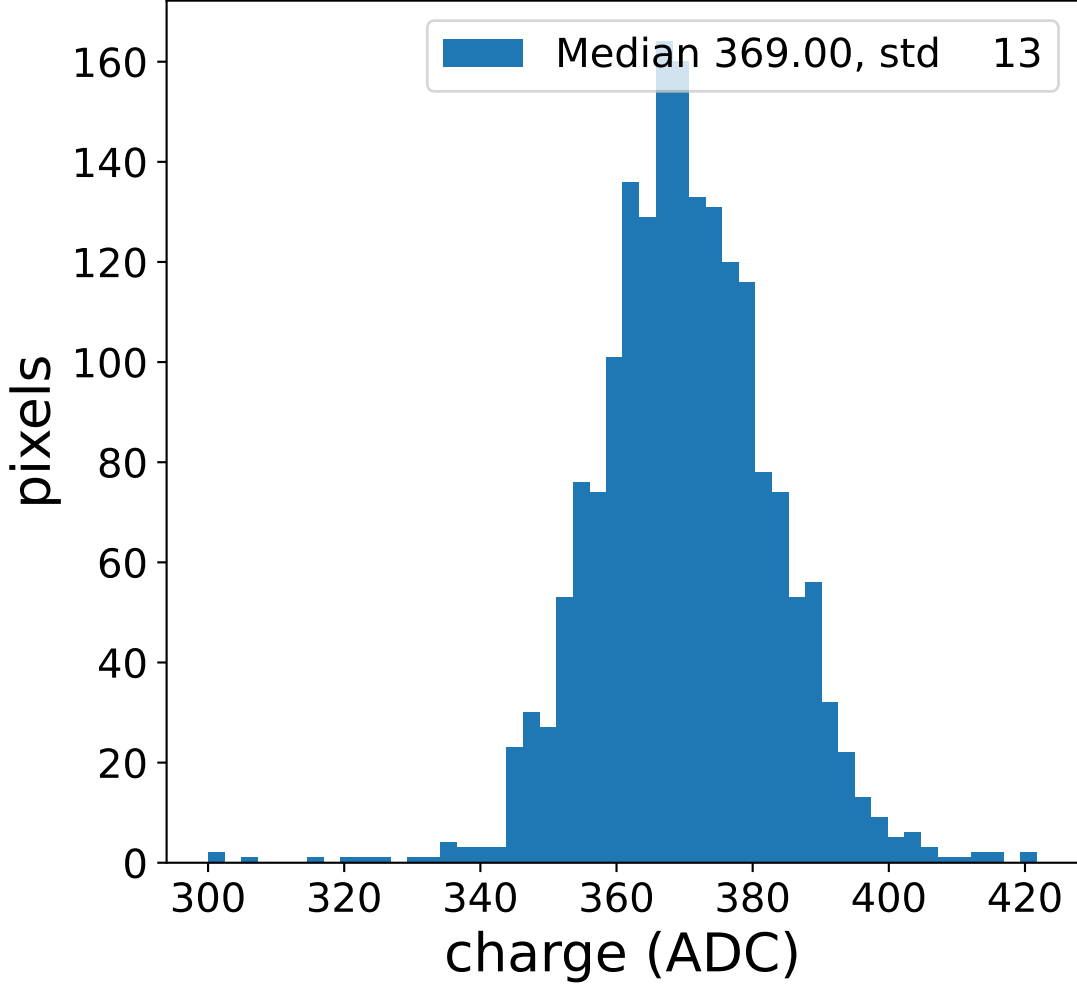

Run 5250

Run 5250

Run 5250 channel: HG

FF sample of 10000 events

pedestal sample of 10000 events

Run 5250 channel: LG

FF sample of 10000 events

pedestal sample of 10000 events