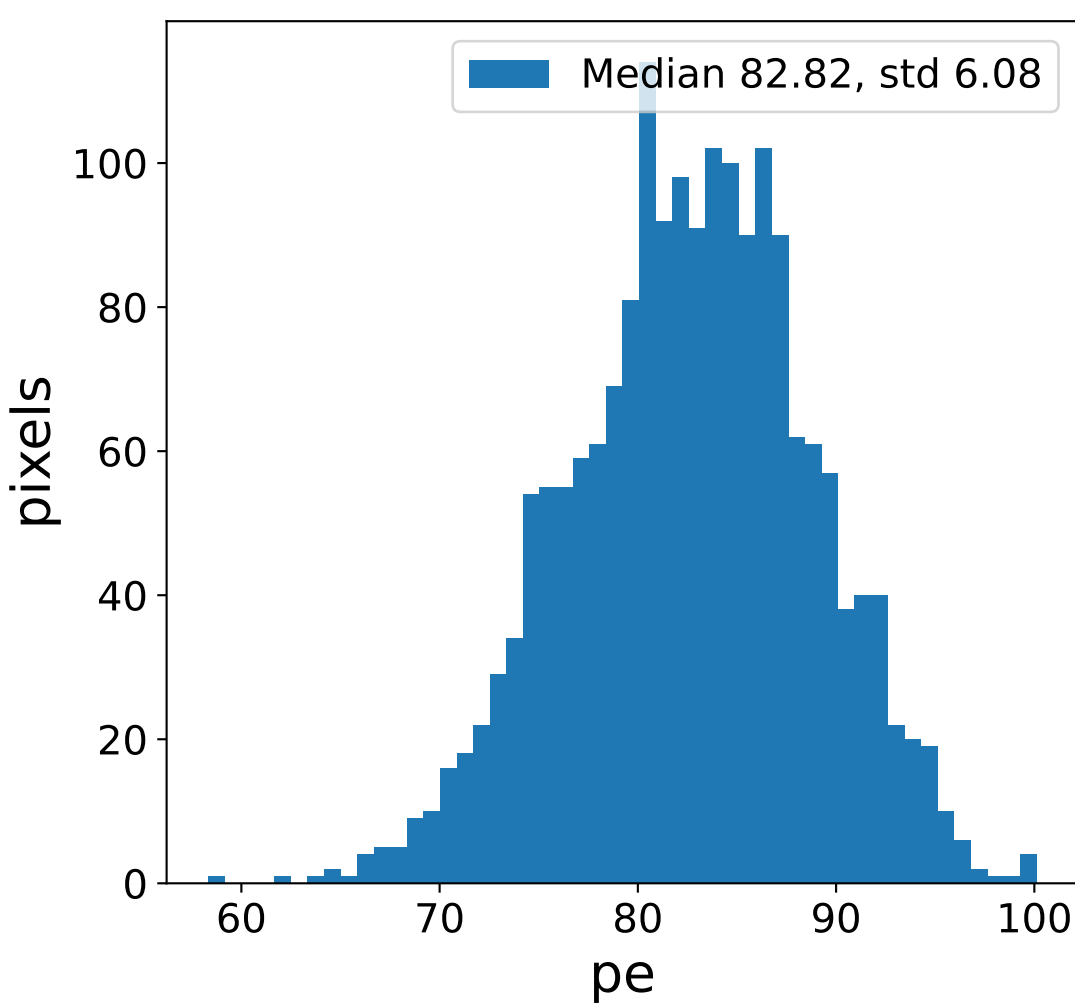

Run 5250

Run 5250

Run 5250 channel: HG

FF sample of 10000 events

pedestal sample of 10000 events

Run 5250 channel: LG

FF sample of 10000 events

pedestal sample of 10000 events