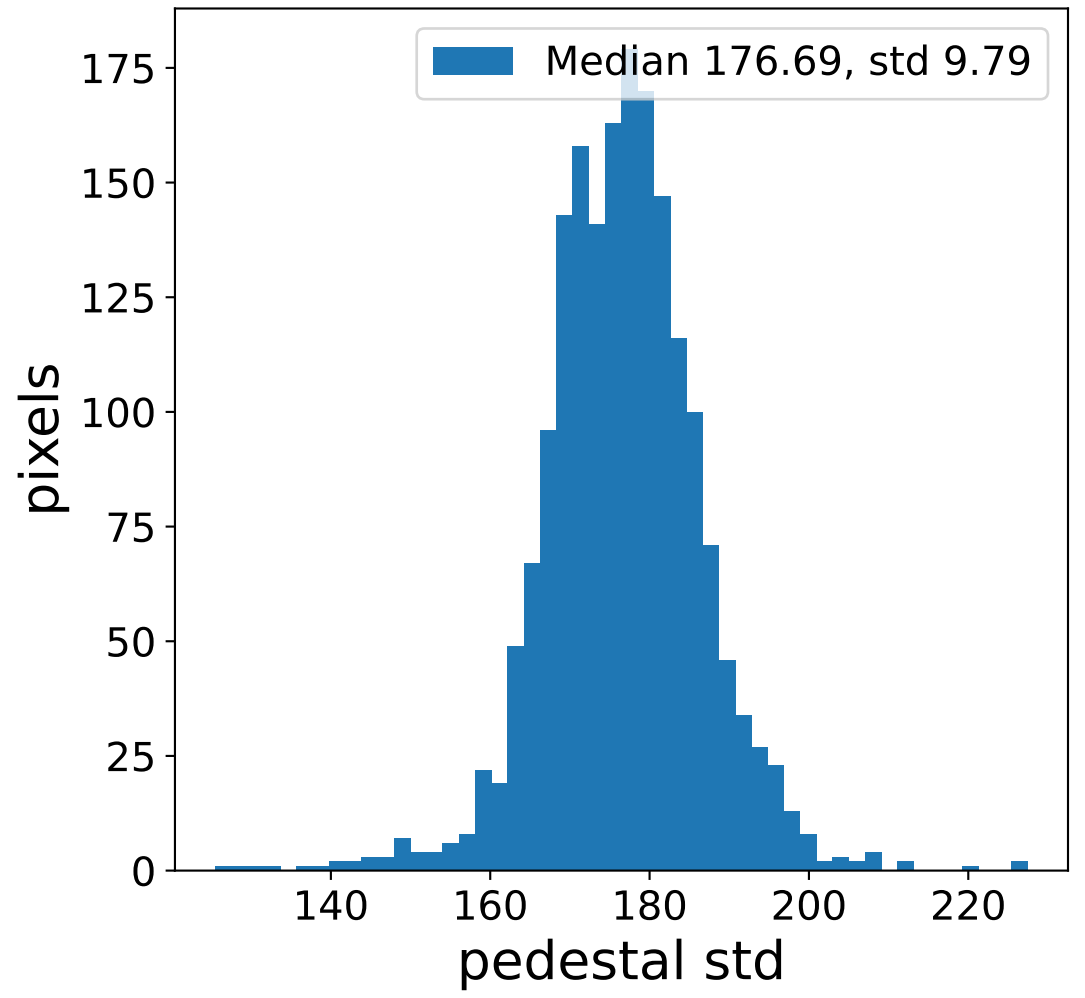

Run 5314

Run 5314

Run 5314 channel: HG

FF sample of 10000 events

pedestal sample of 10000 events

Run 5314 channel: LG

FF sample of 10000 events

pedestal sample of 10000 events