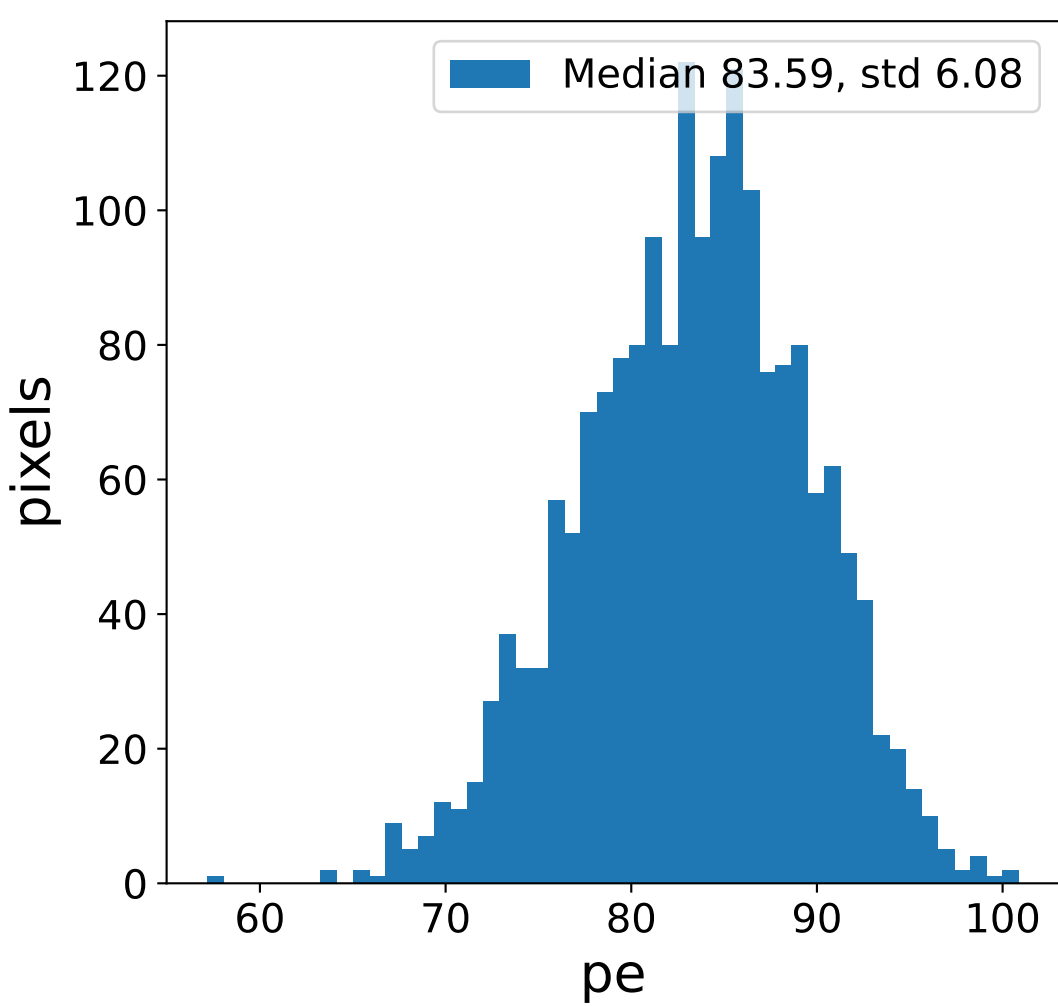

Run 5314

Run 5314

Run 5314 channel: HG

FF sample of 10000 events

pedestal sample of 10000 events

Run 5314 channel: LG

FF sample of 10000 events

pedestal sample of 10000 events