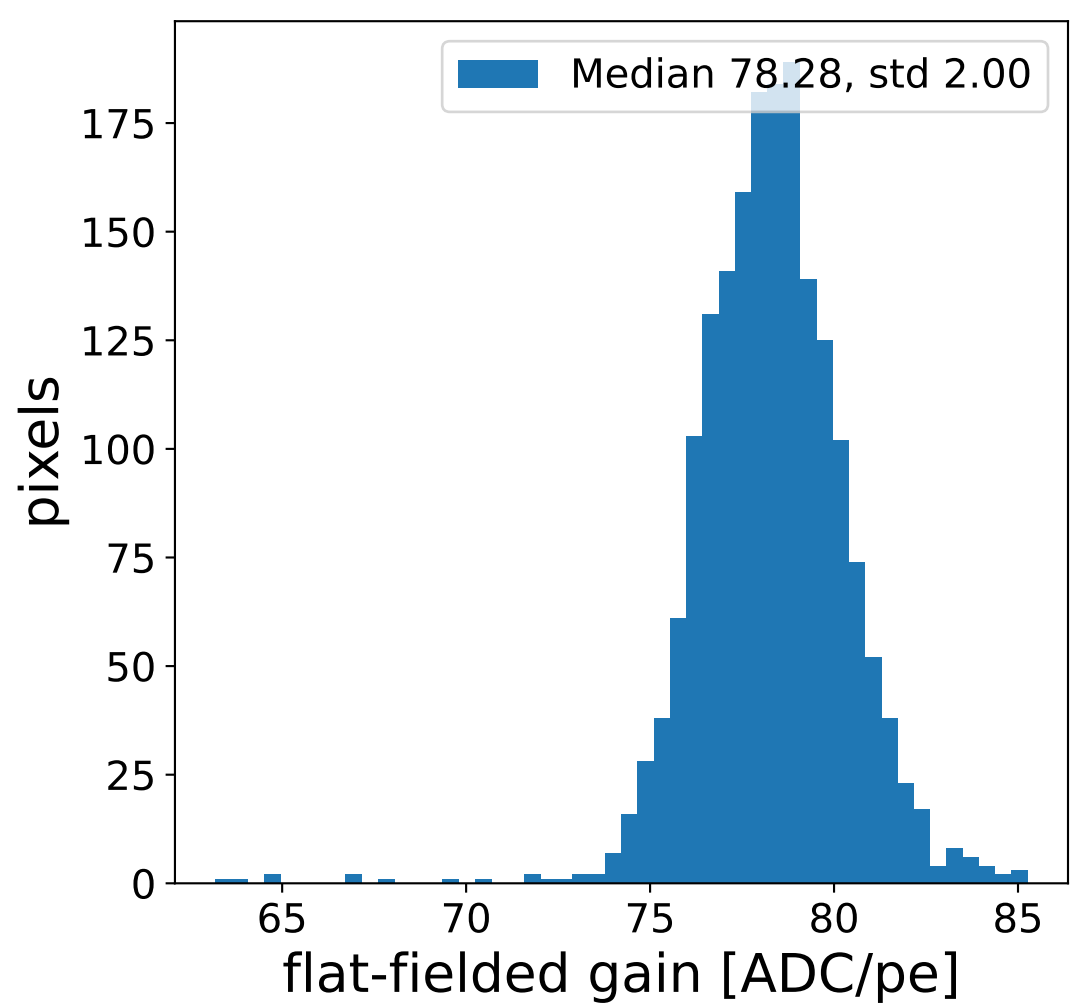

Run 5314

Run 5314

Run 5314 channel: HG

FF sample of 10000 events

pedestal sample of 10000 events

Run 5314 channel: LG

FF sample of 10000 events

pedestal sample of 10000 events