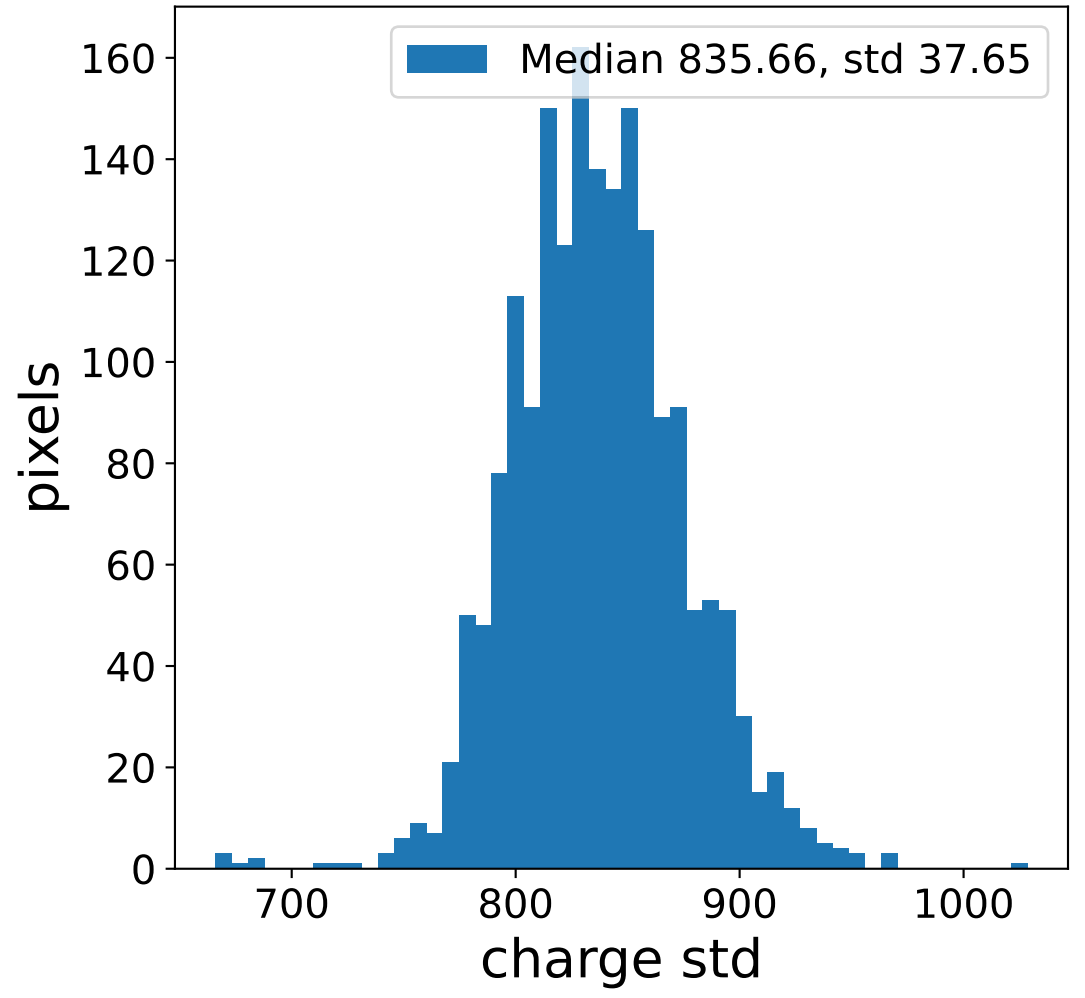

Run 5314

Run 5314

Run 5314 channel: HG

FF sample of 10000 events

pedestal sample of 10000 events

Run 5314 channel: LG

FF sample of 10000 events

pedestal sample of 10000 events