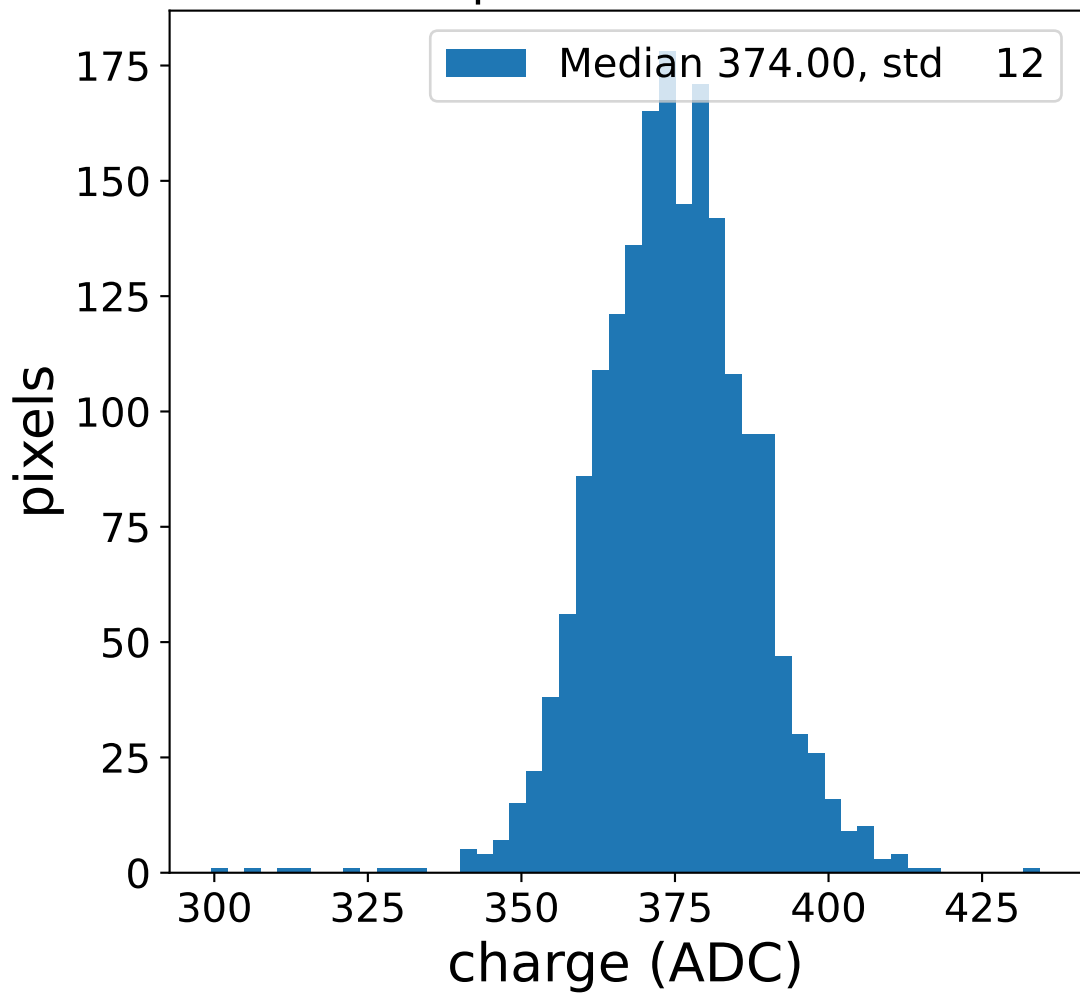

Run 5314

Run 5314

Run 5314 channel: HG

FF sample of 10000 events

pedestal sample of 10000 events

Run 5314 channel: LG

FF sample of 10000 events

pedestal sample of 10000 events