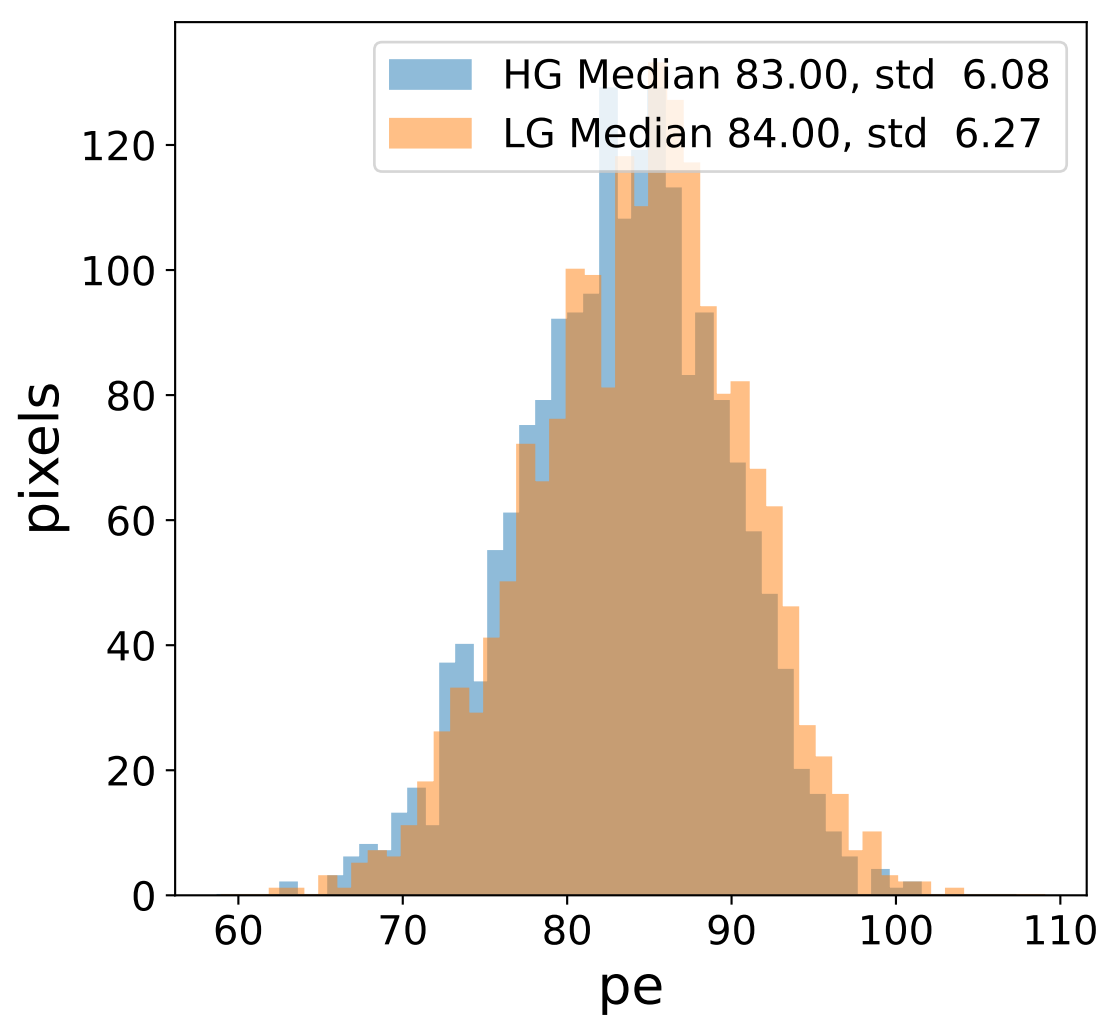

Run 5314

Run 5314

Run 5314 channel: HG

FF sample of 10000 events

pedestal sample of 10000 events

Run 5314 channel: LG

FF sample of 10000 events

pedestal sample of 10000 events