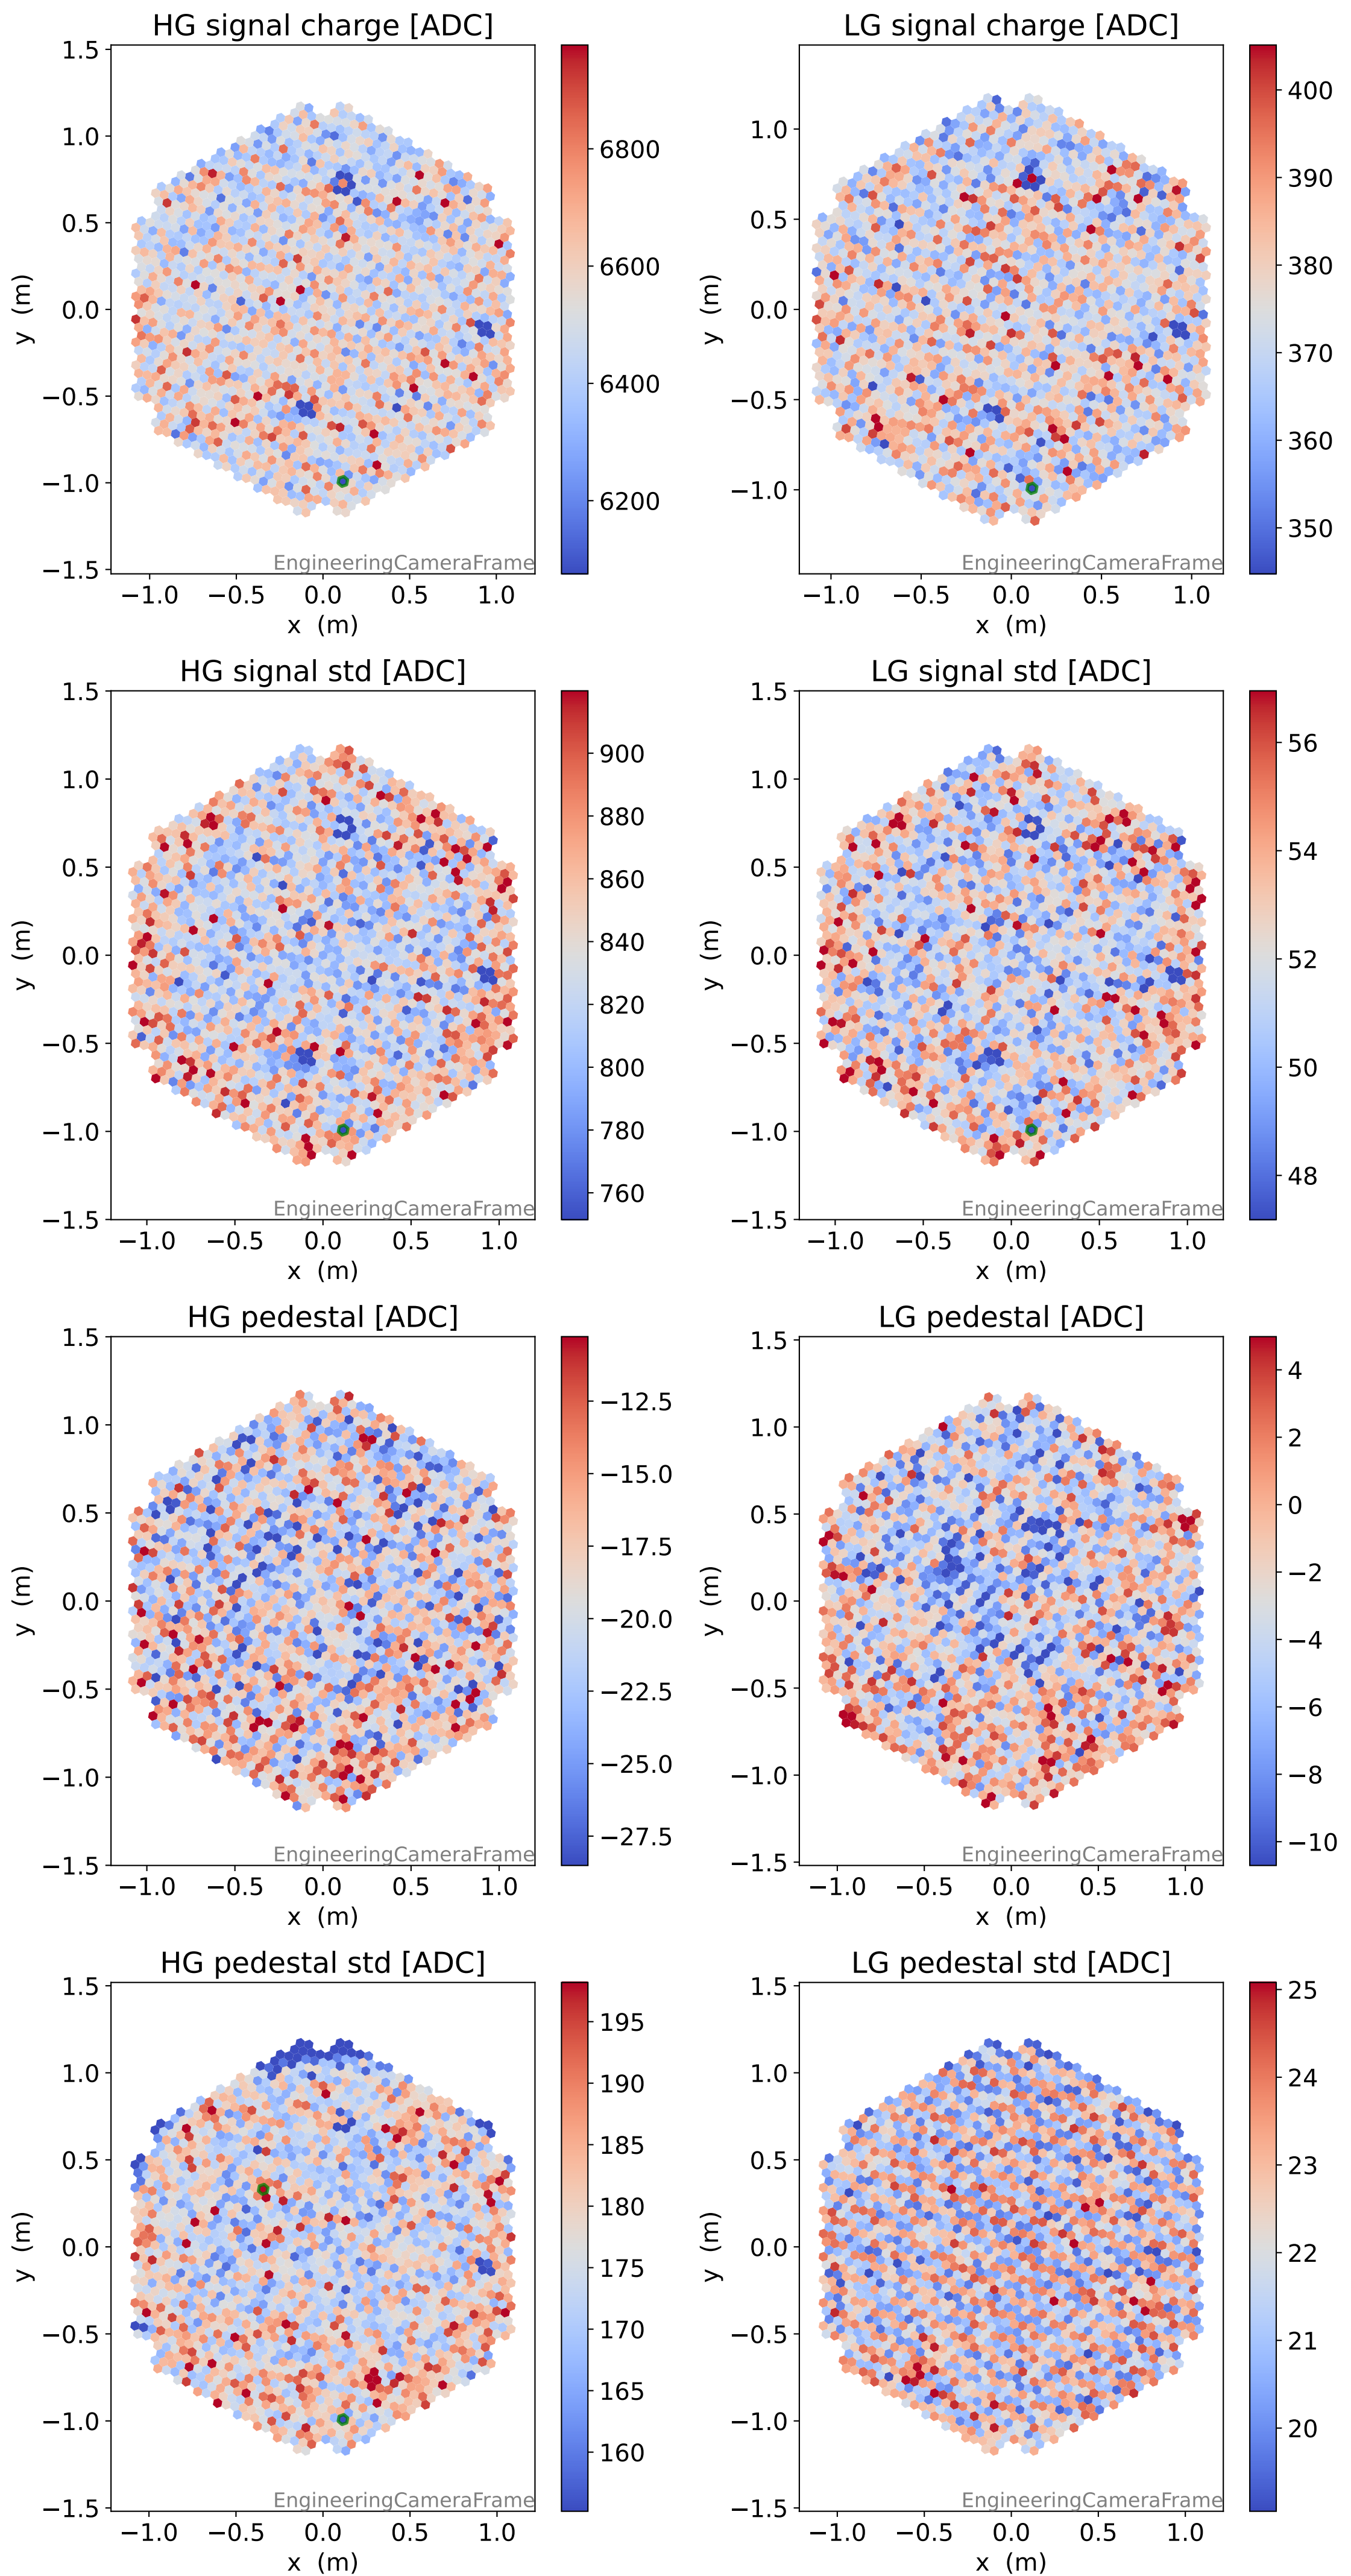

Run 5314

Run 5314

Run 5314 channel: HG

FF sample of 10000 events

pedestal sample of 10000 events

Run 5314 channel: LG

FF sample of 10000 events

pedestal sample of 10000 events