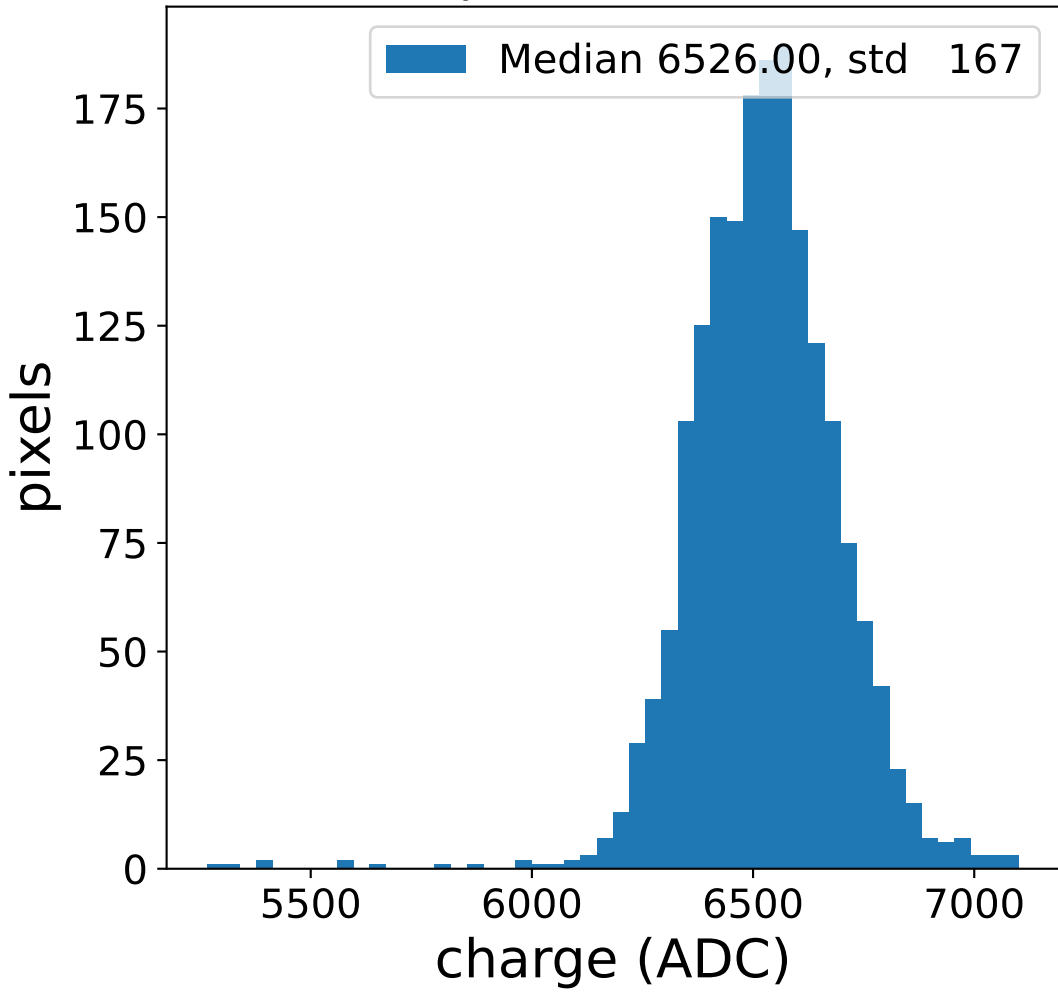

Run 5314

Run 5314

Run 5314 channel: HG

FF sample of 10000 events

pedestal sample of 10000 events

Run 5314 channel: LG

FF sample of 10000 events

pedestal sample of 10000 events