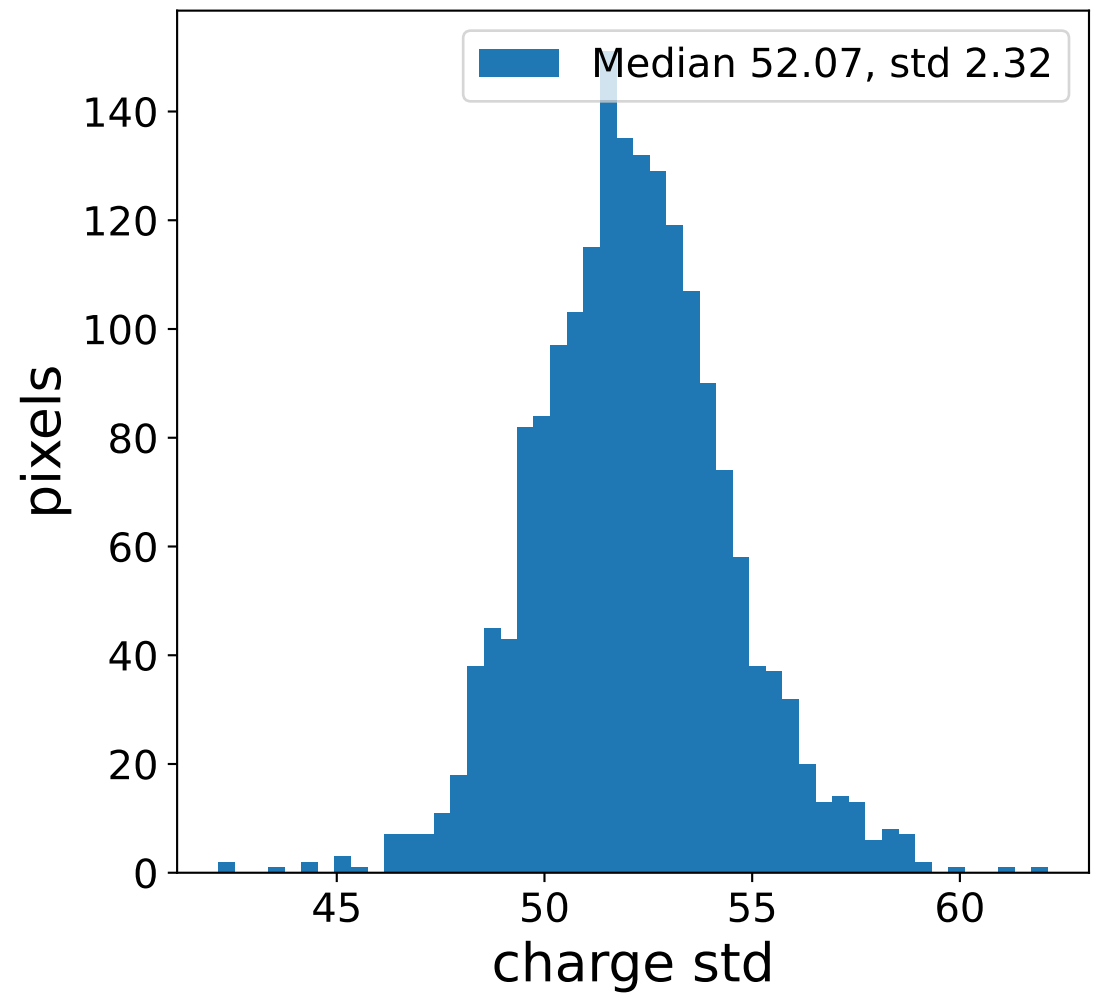

Run 5314

Run 5314

Run 5314 channel: HG

FF sample of 10000 events

pedestal sample of 10000 events

Run 5314 channel: LG

FF sample of 10000 events

pedestal sample of 10000 events