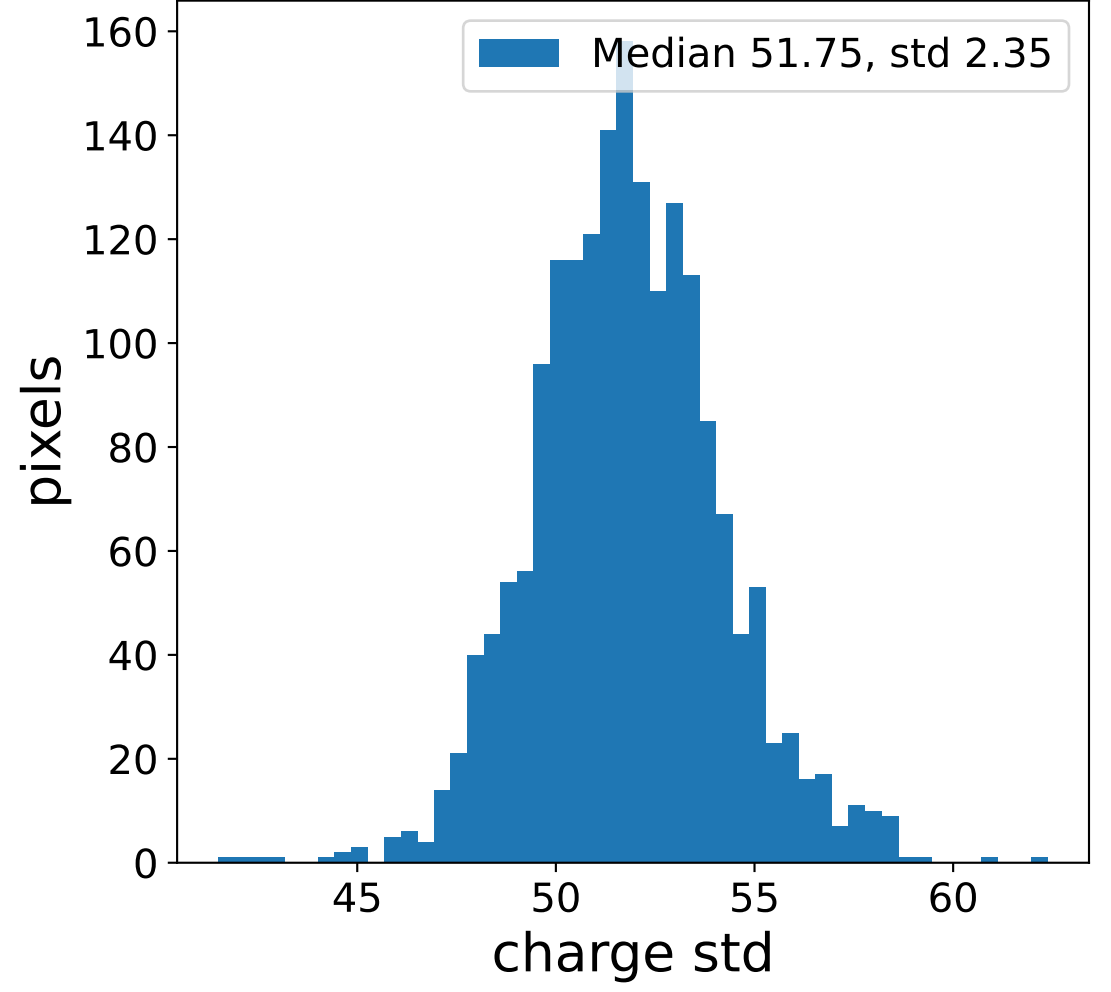

Run 5332 channel: LG

FF sample of 10000 events