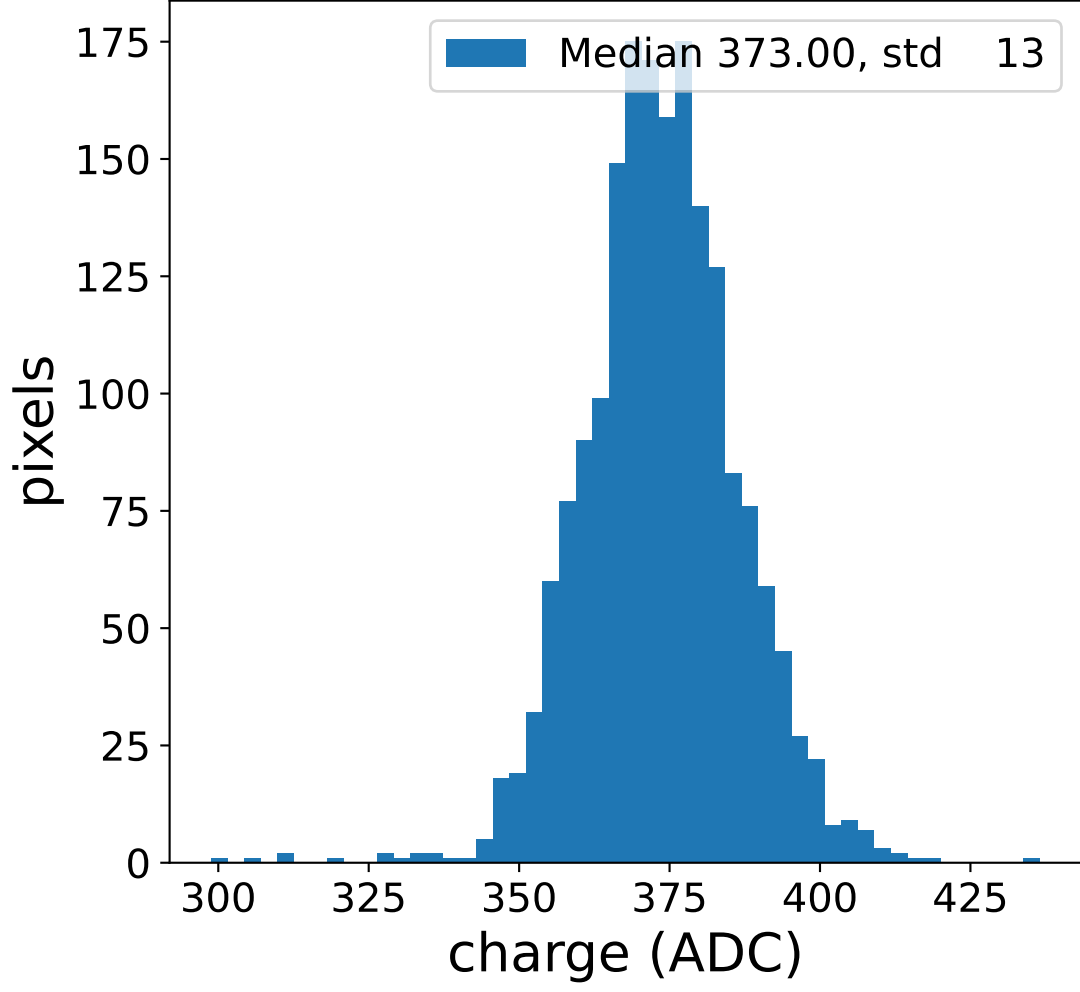

Run 5332 channel: LG

FF sample of 10000 events