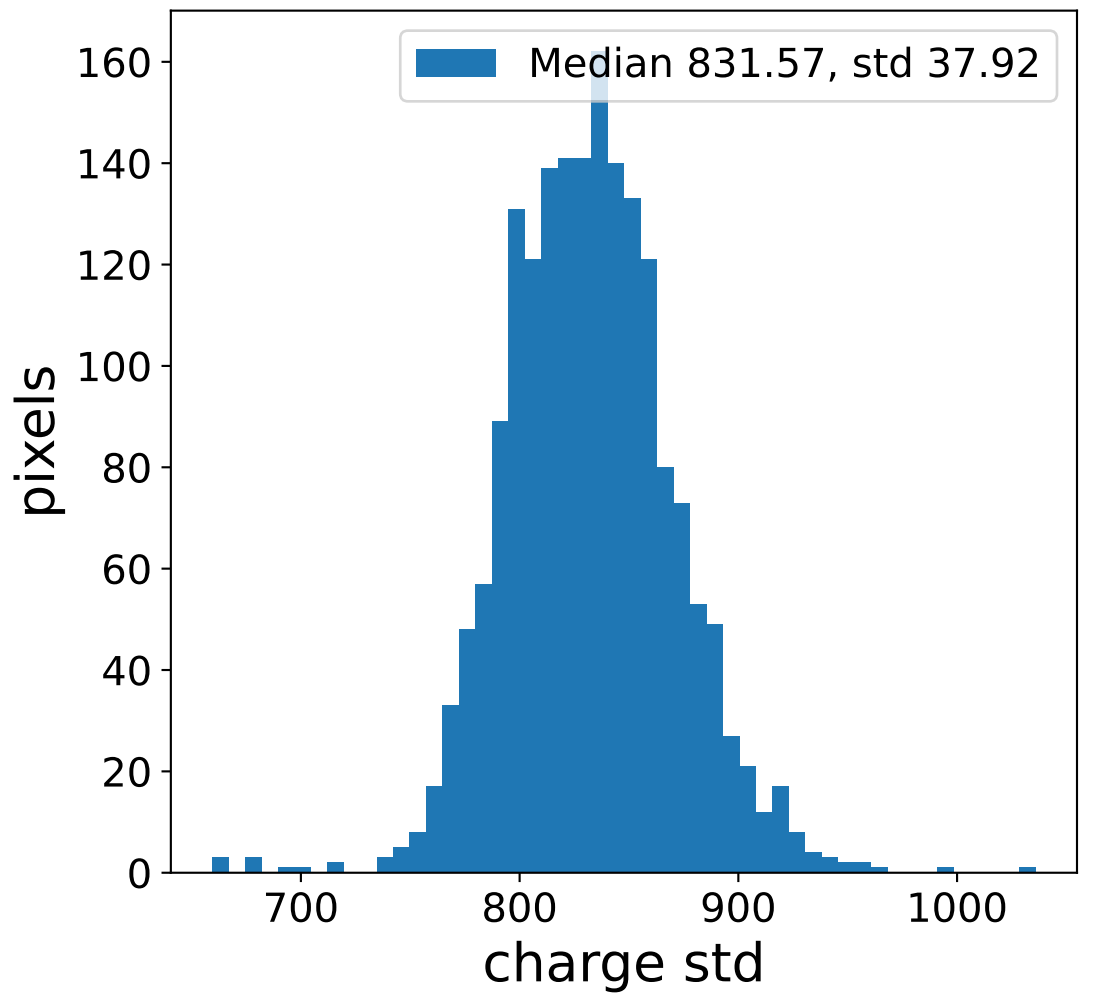

## pedestal sample of 10000 events