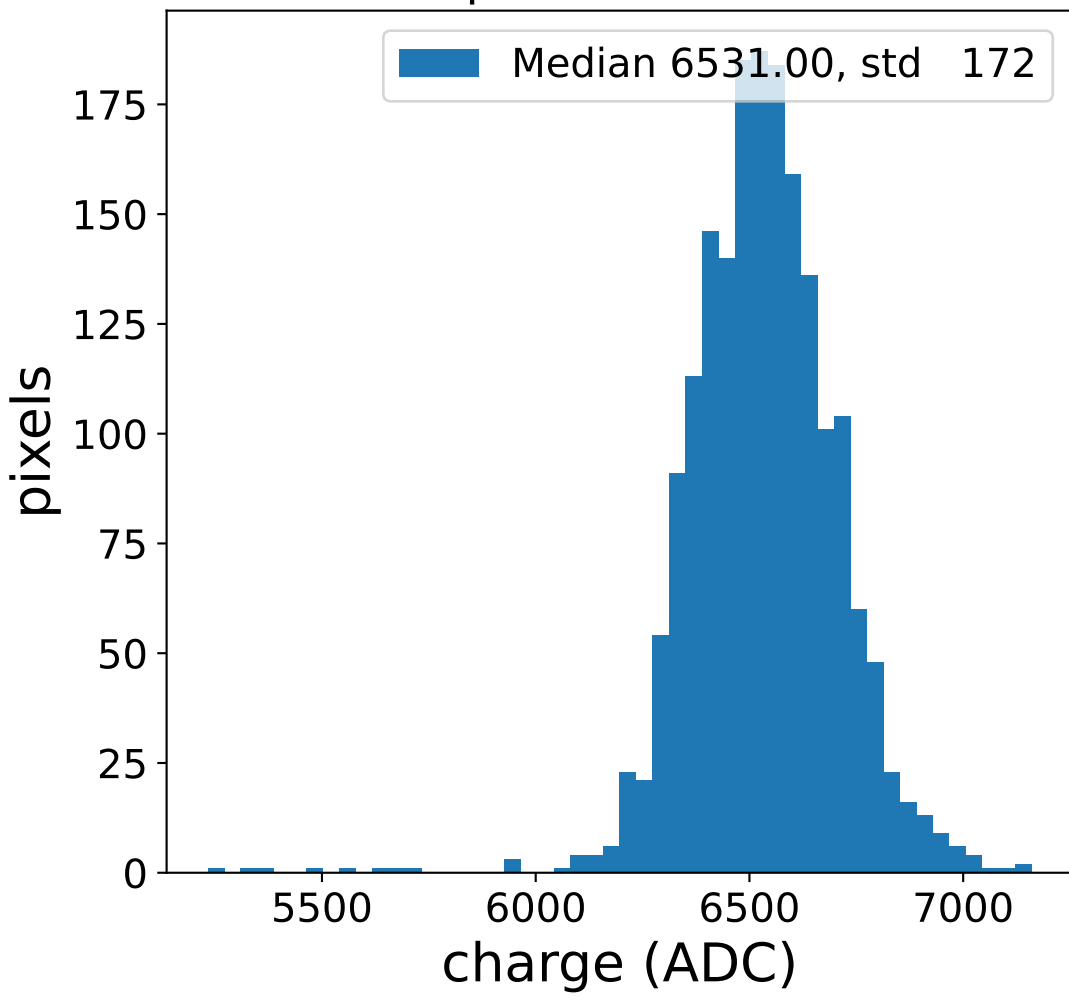

## pedestal sample of 10000 events