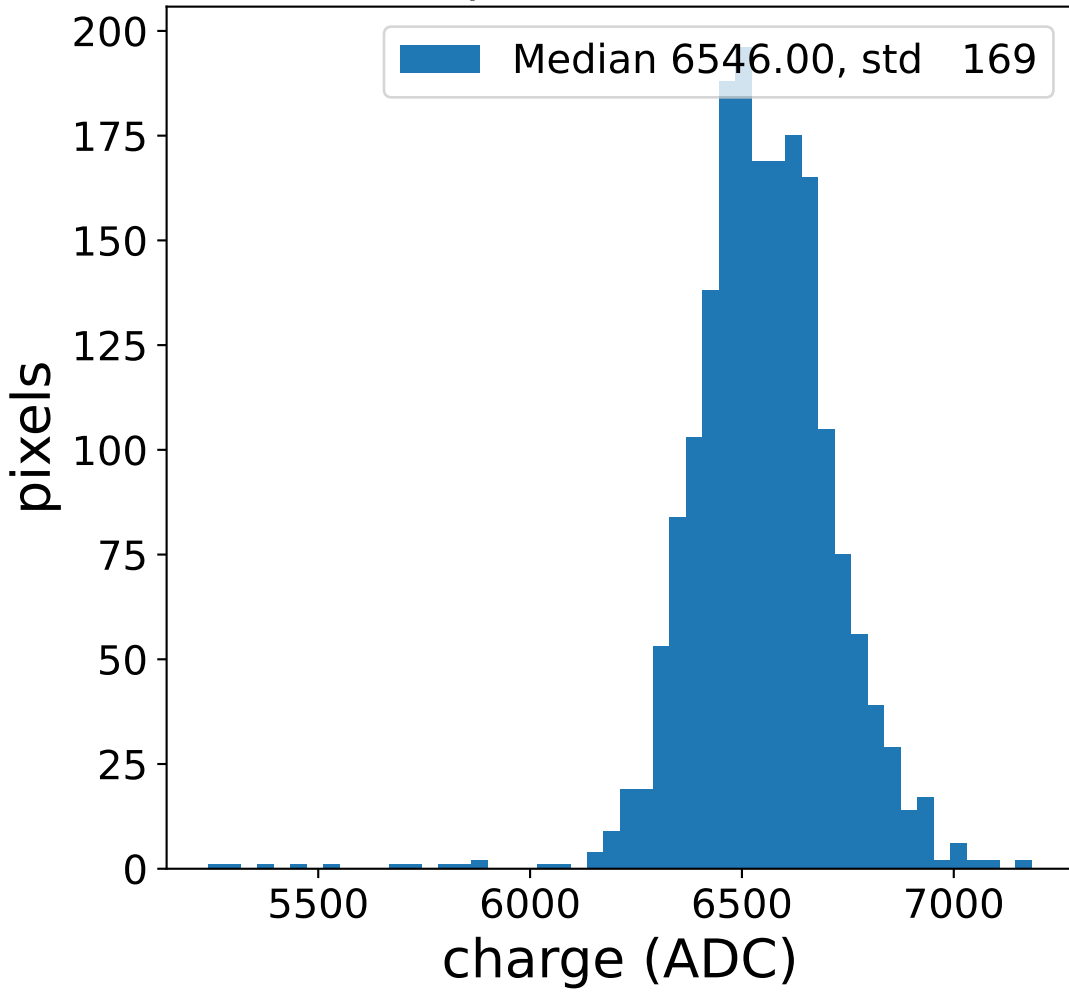

Run 5434

Run 5434

Run 5434 channel: HG

FF sample of 10000 events

pedestal sample of 10000 events

Run 5434 channel: LG

FF sample of 10000 events

pedestal sample of 10000 events