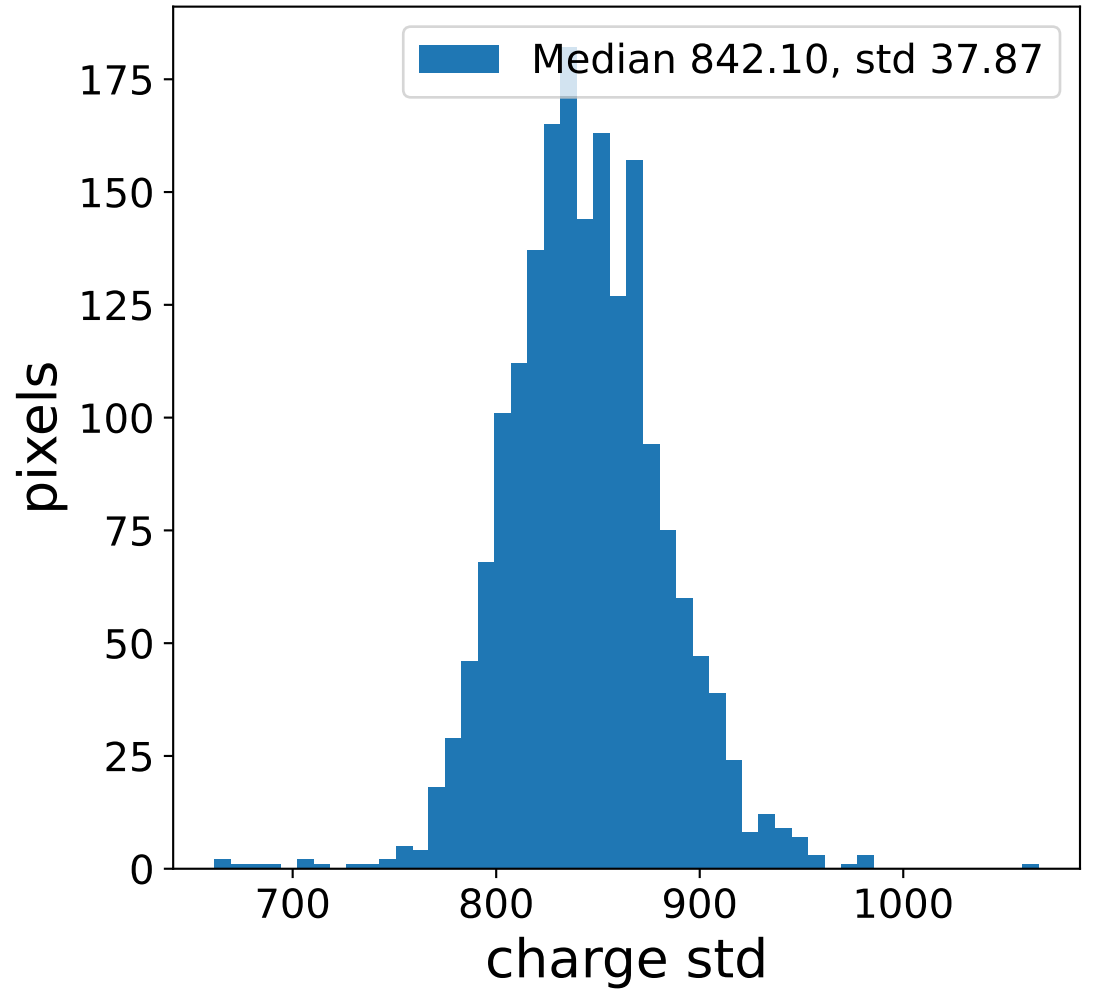

Run 5434

Run 5434

Run 5434 channel: HG

FF sample of 10000 events

pedestal sample of 10000 events

Run 5434 channel: LG

FF sample of 10000 events

pedestal sample of 10000 events