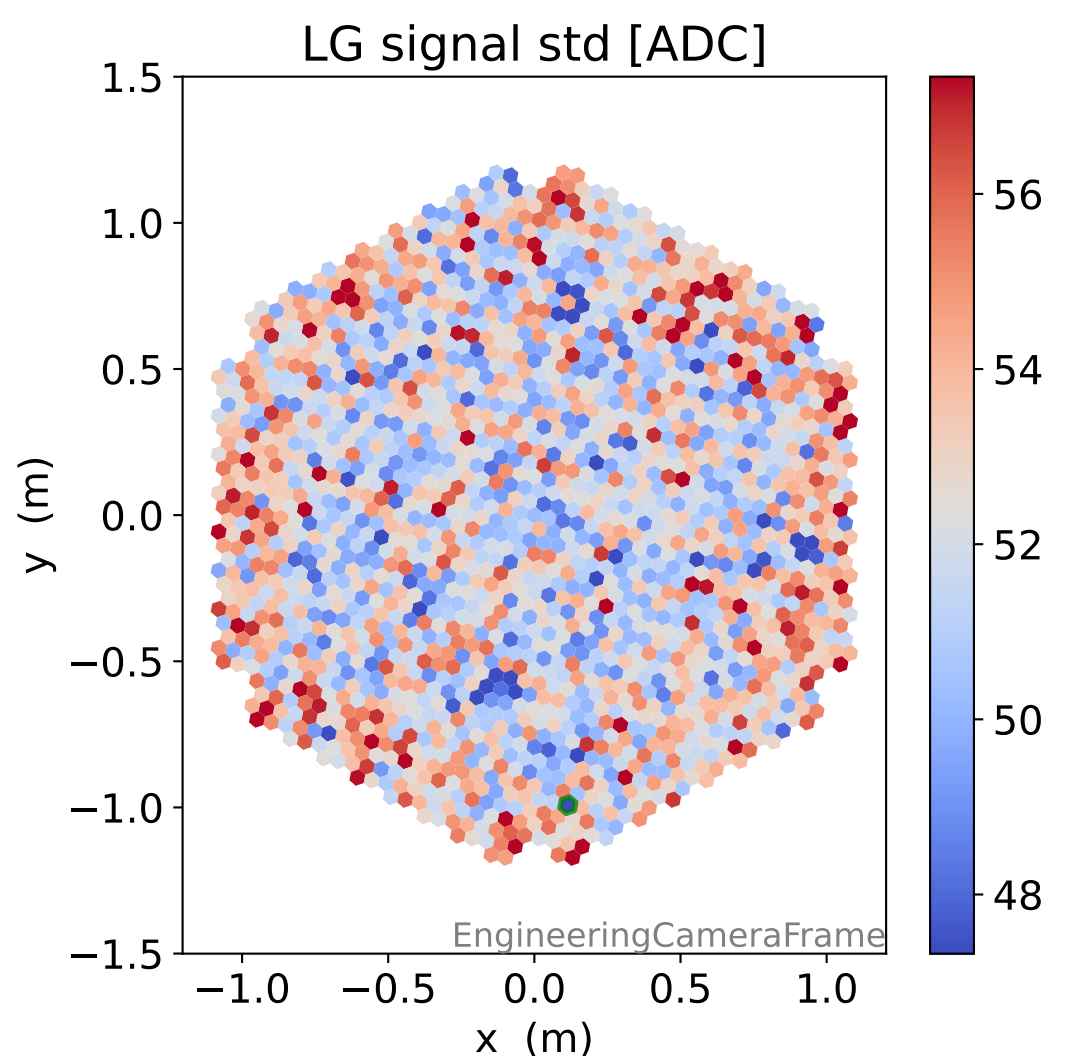

Run 5434

Run 5434

Run 5434 channel: HG

FF sample of 10000 events

pedestal sample of 10000 events

Run 5434 channel: LG

FF sample of 10000 events

pedestal sample of 10000 events