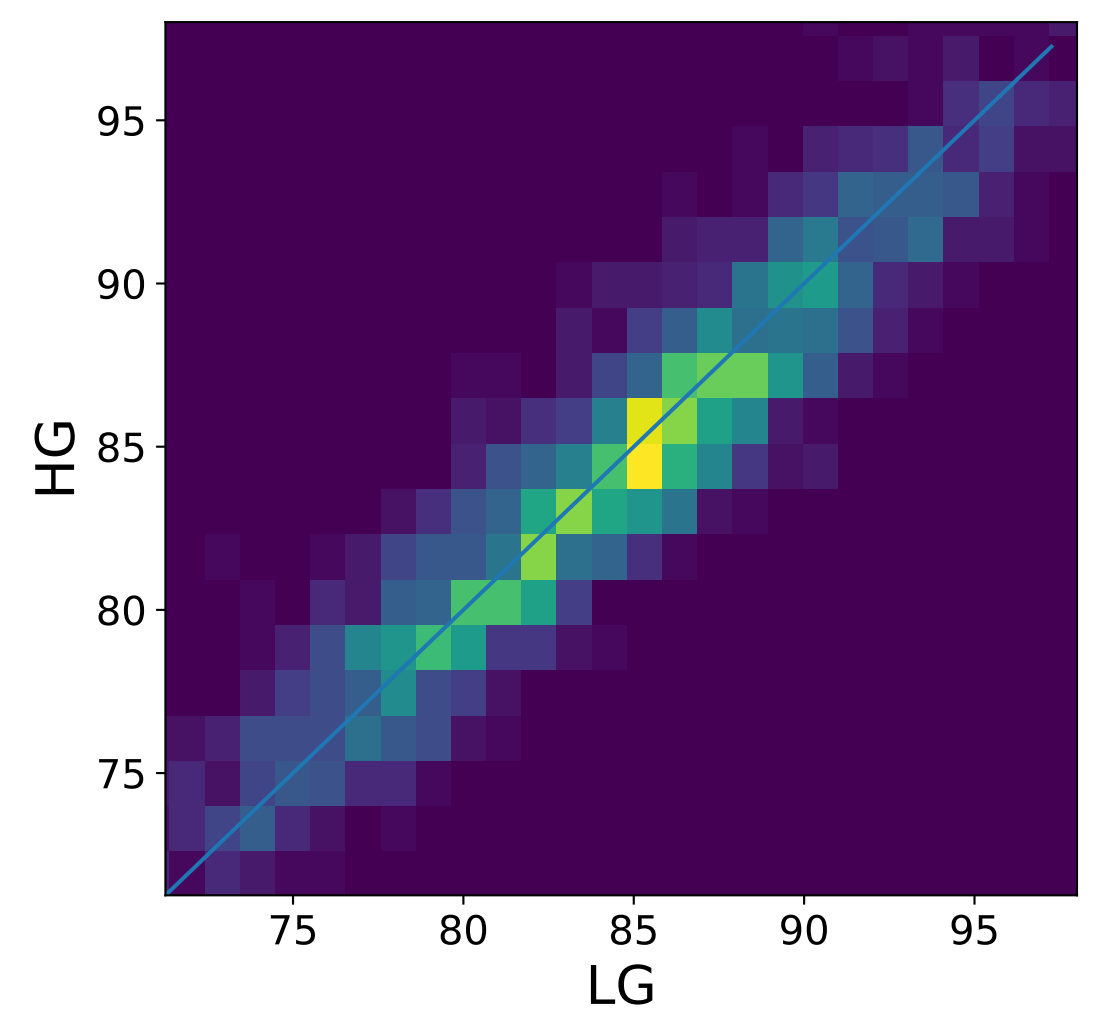

Run 5434

Run 5434

Run 5434 channel: HG

FF sample of 10000 events

pedestal sample of 10000 events

Run 5434 channel: LG

FF sample of 10000 events

pedestal sample of 10000 events