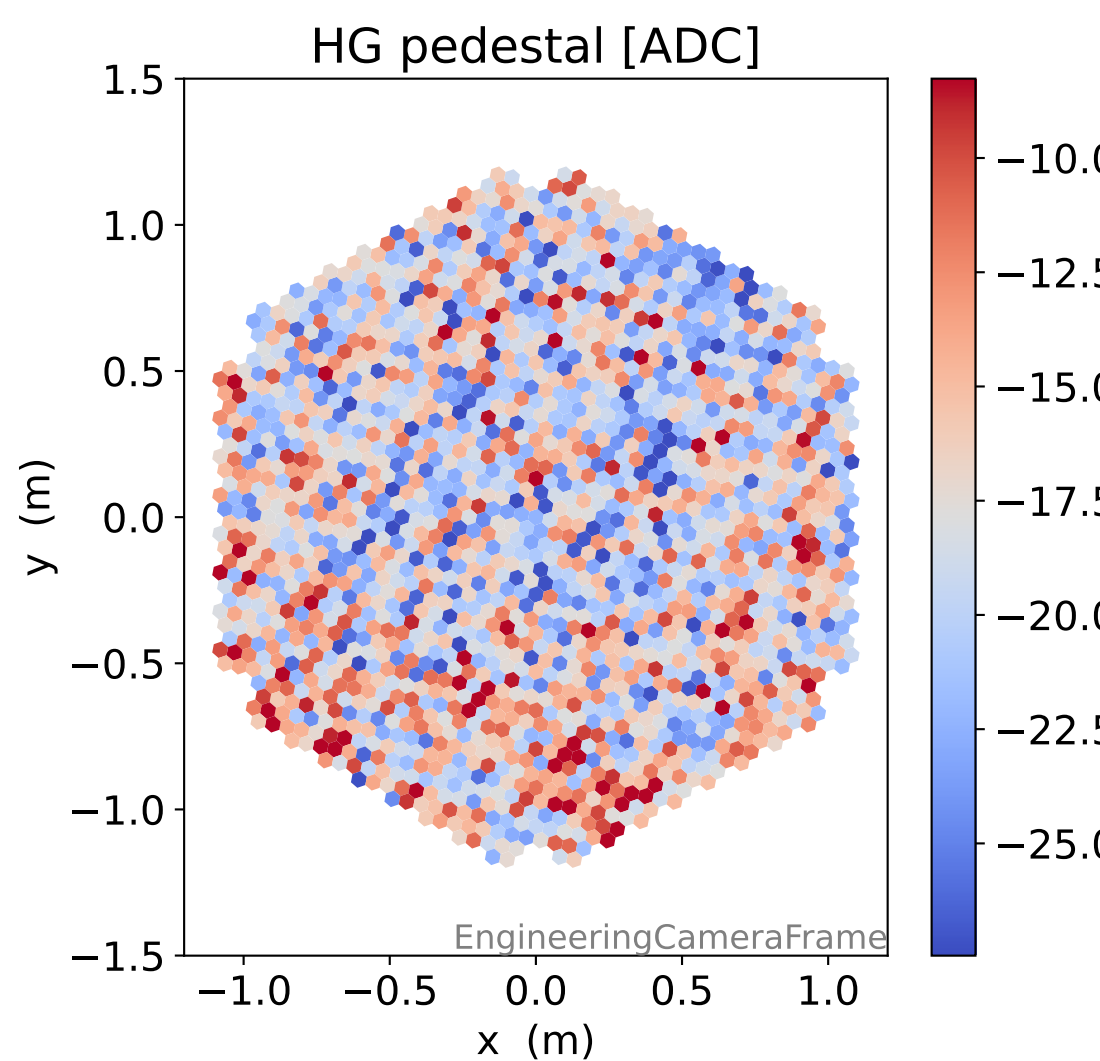

Run 5434

Run 5434

Run 5434 channel: HG

FF sample of 10000 events

pedestal sample of 10000 events

Run 5434 channel: LG

FF sample of 10000 events

pedestal sample of 10000 events