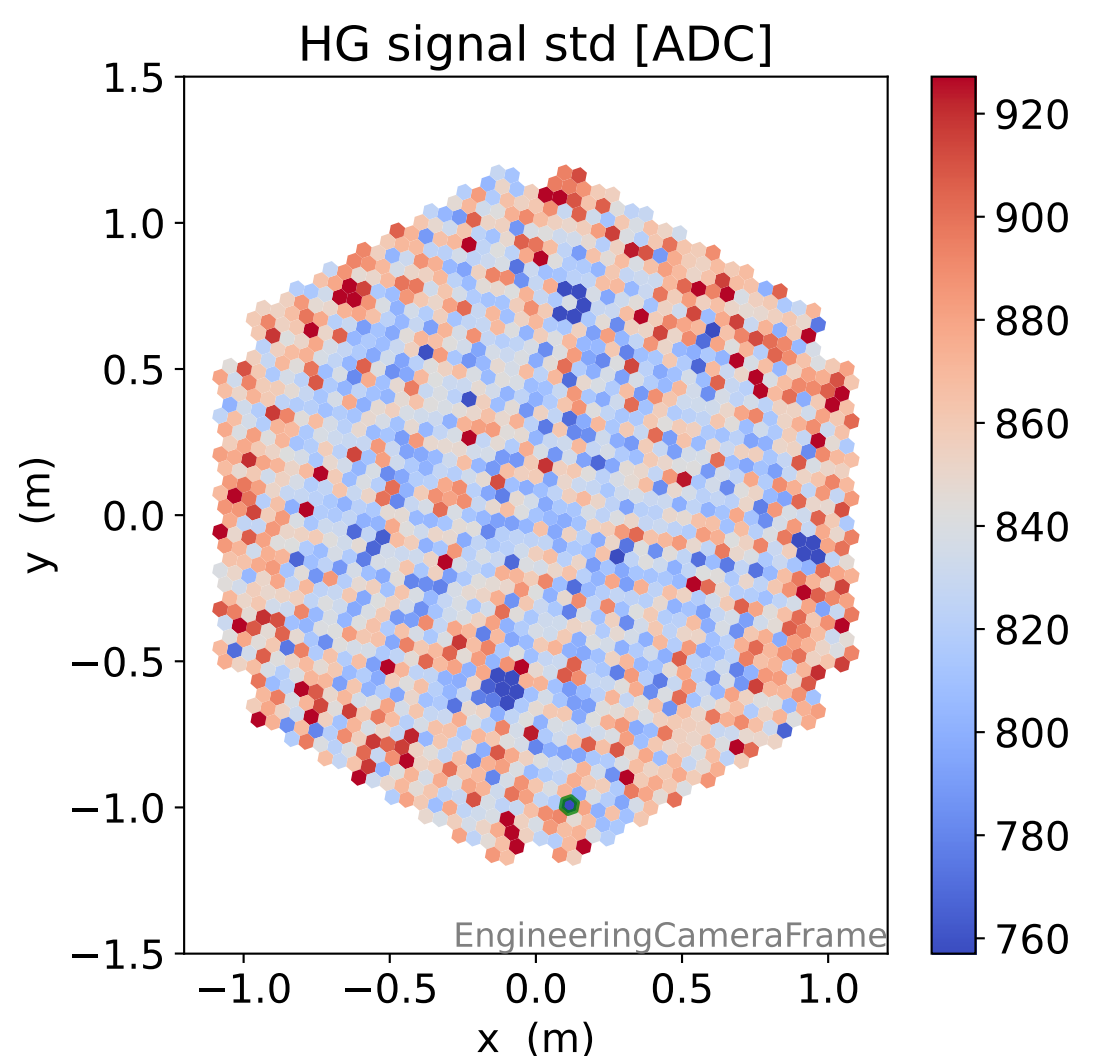

Run 5434

Run 5434

Run 5434 channel: HG

FF sample of 10000 events

pedestal sample of 10000 events

Run 5434 channel: LG

FF sample of 10000 events

pedestal sample of 10000 events