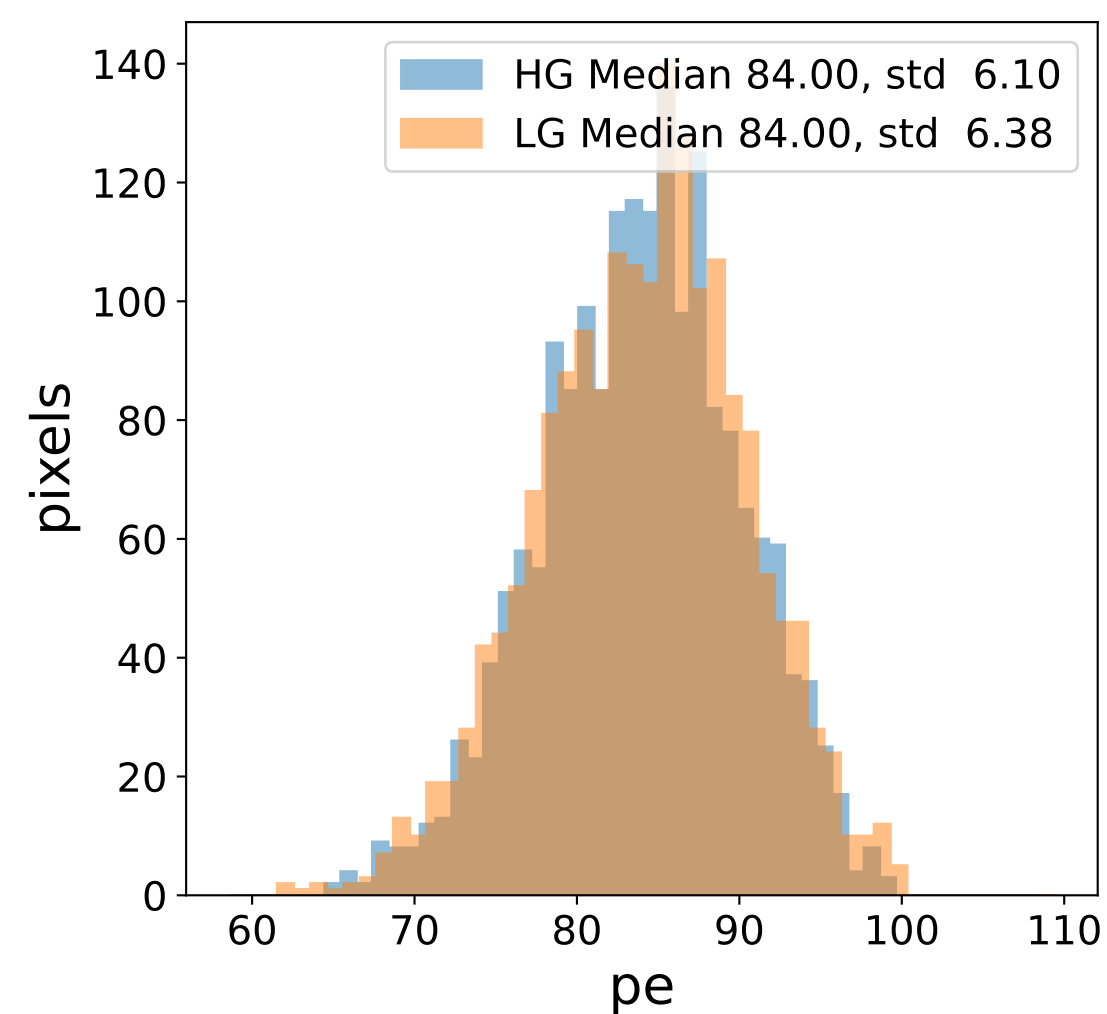

Run 5434

Run 5434

Run 5434 channel: HG

FF sample of 10000 events

pedestal sample of 10000 events

Run 5434 channel: LG

FF sample of 10000 events

pedestal sample of 10000 events