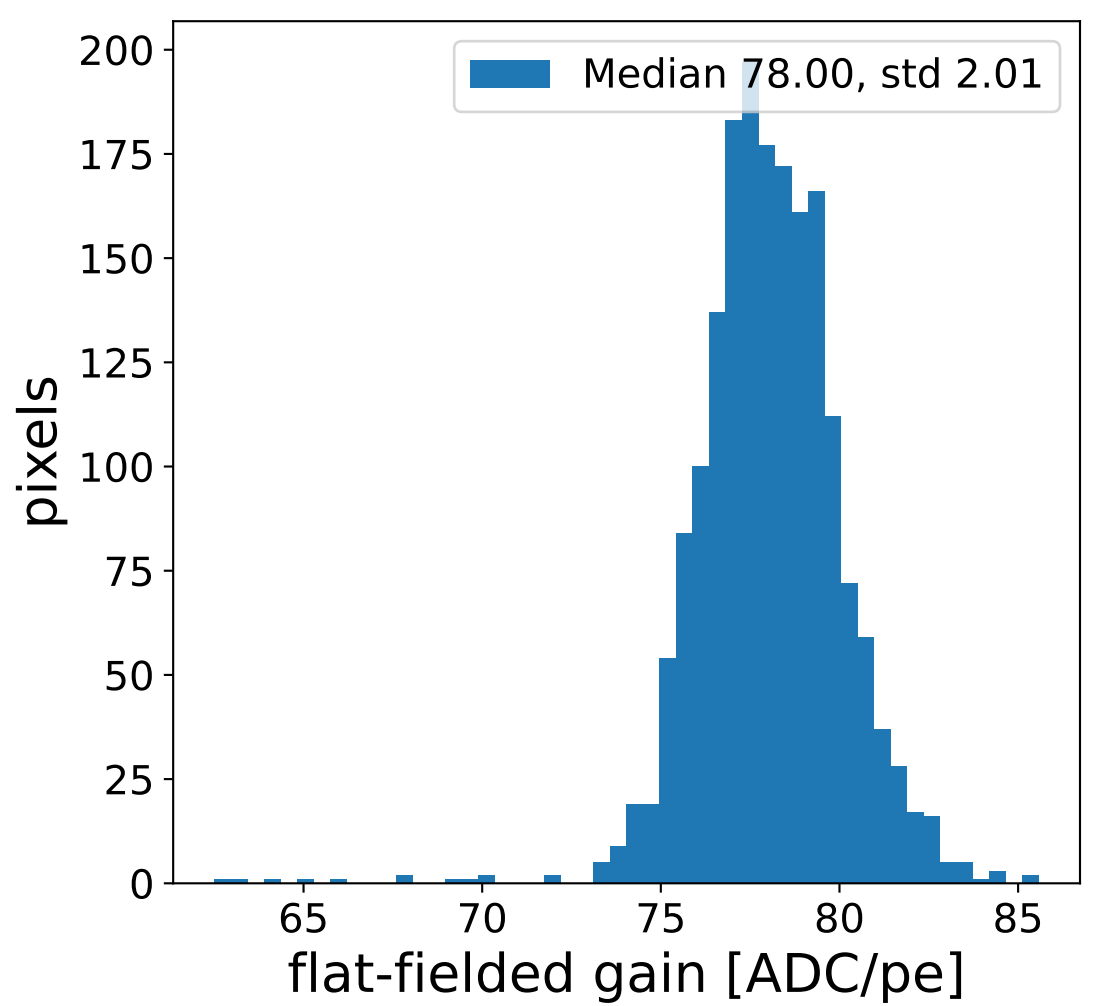

Run 5434

Run 5434

Run 5434 channel: HG

FF sample of 10000 events

pedestal sample of 10000 events

Run 5434 channel: LG

FF sample of 10000 events

pedestal sample of 10000 events