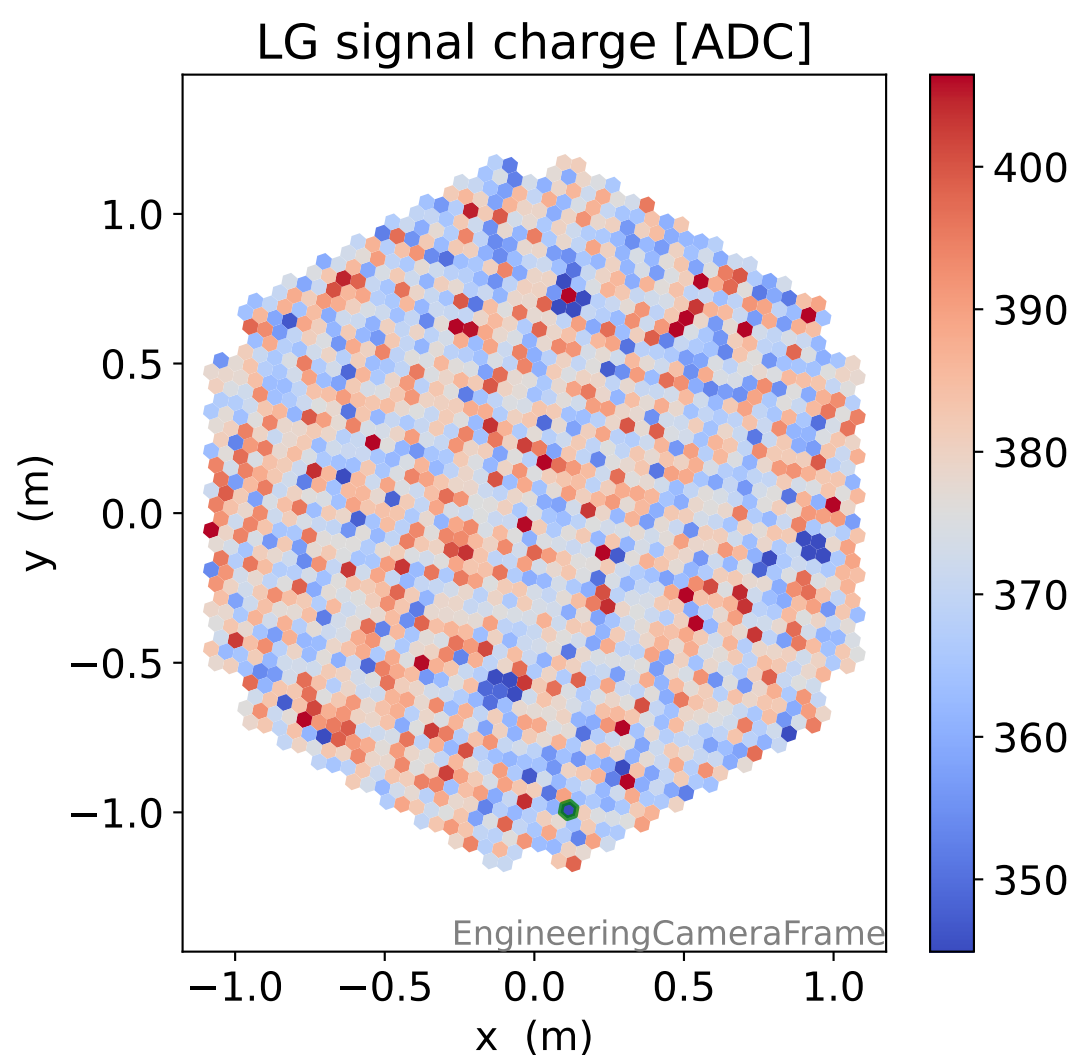

Run 5434

Run 5434

Run 5434 channel: HG

FF sample of 10000 events

pedestal sample of 10000 events

Run 5434 channel: LG

FF sample of 10000 events

pedestal sample of 10000 events