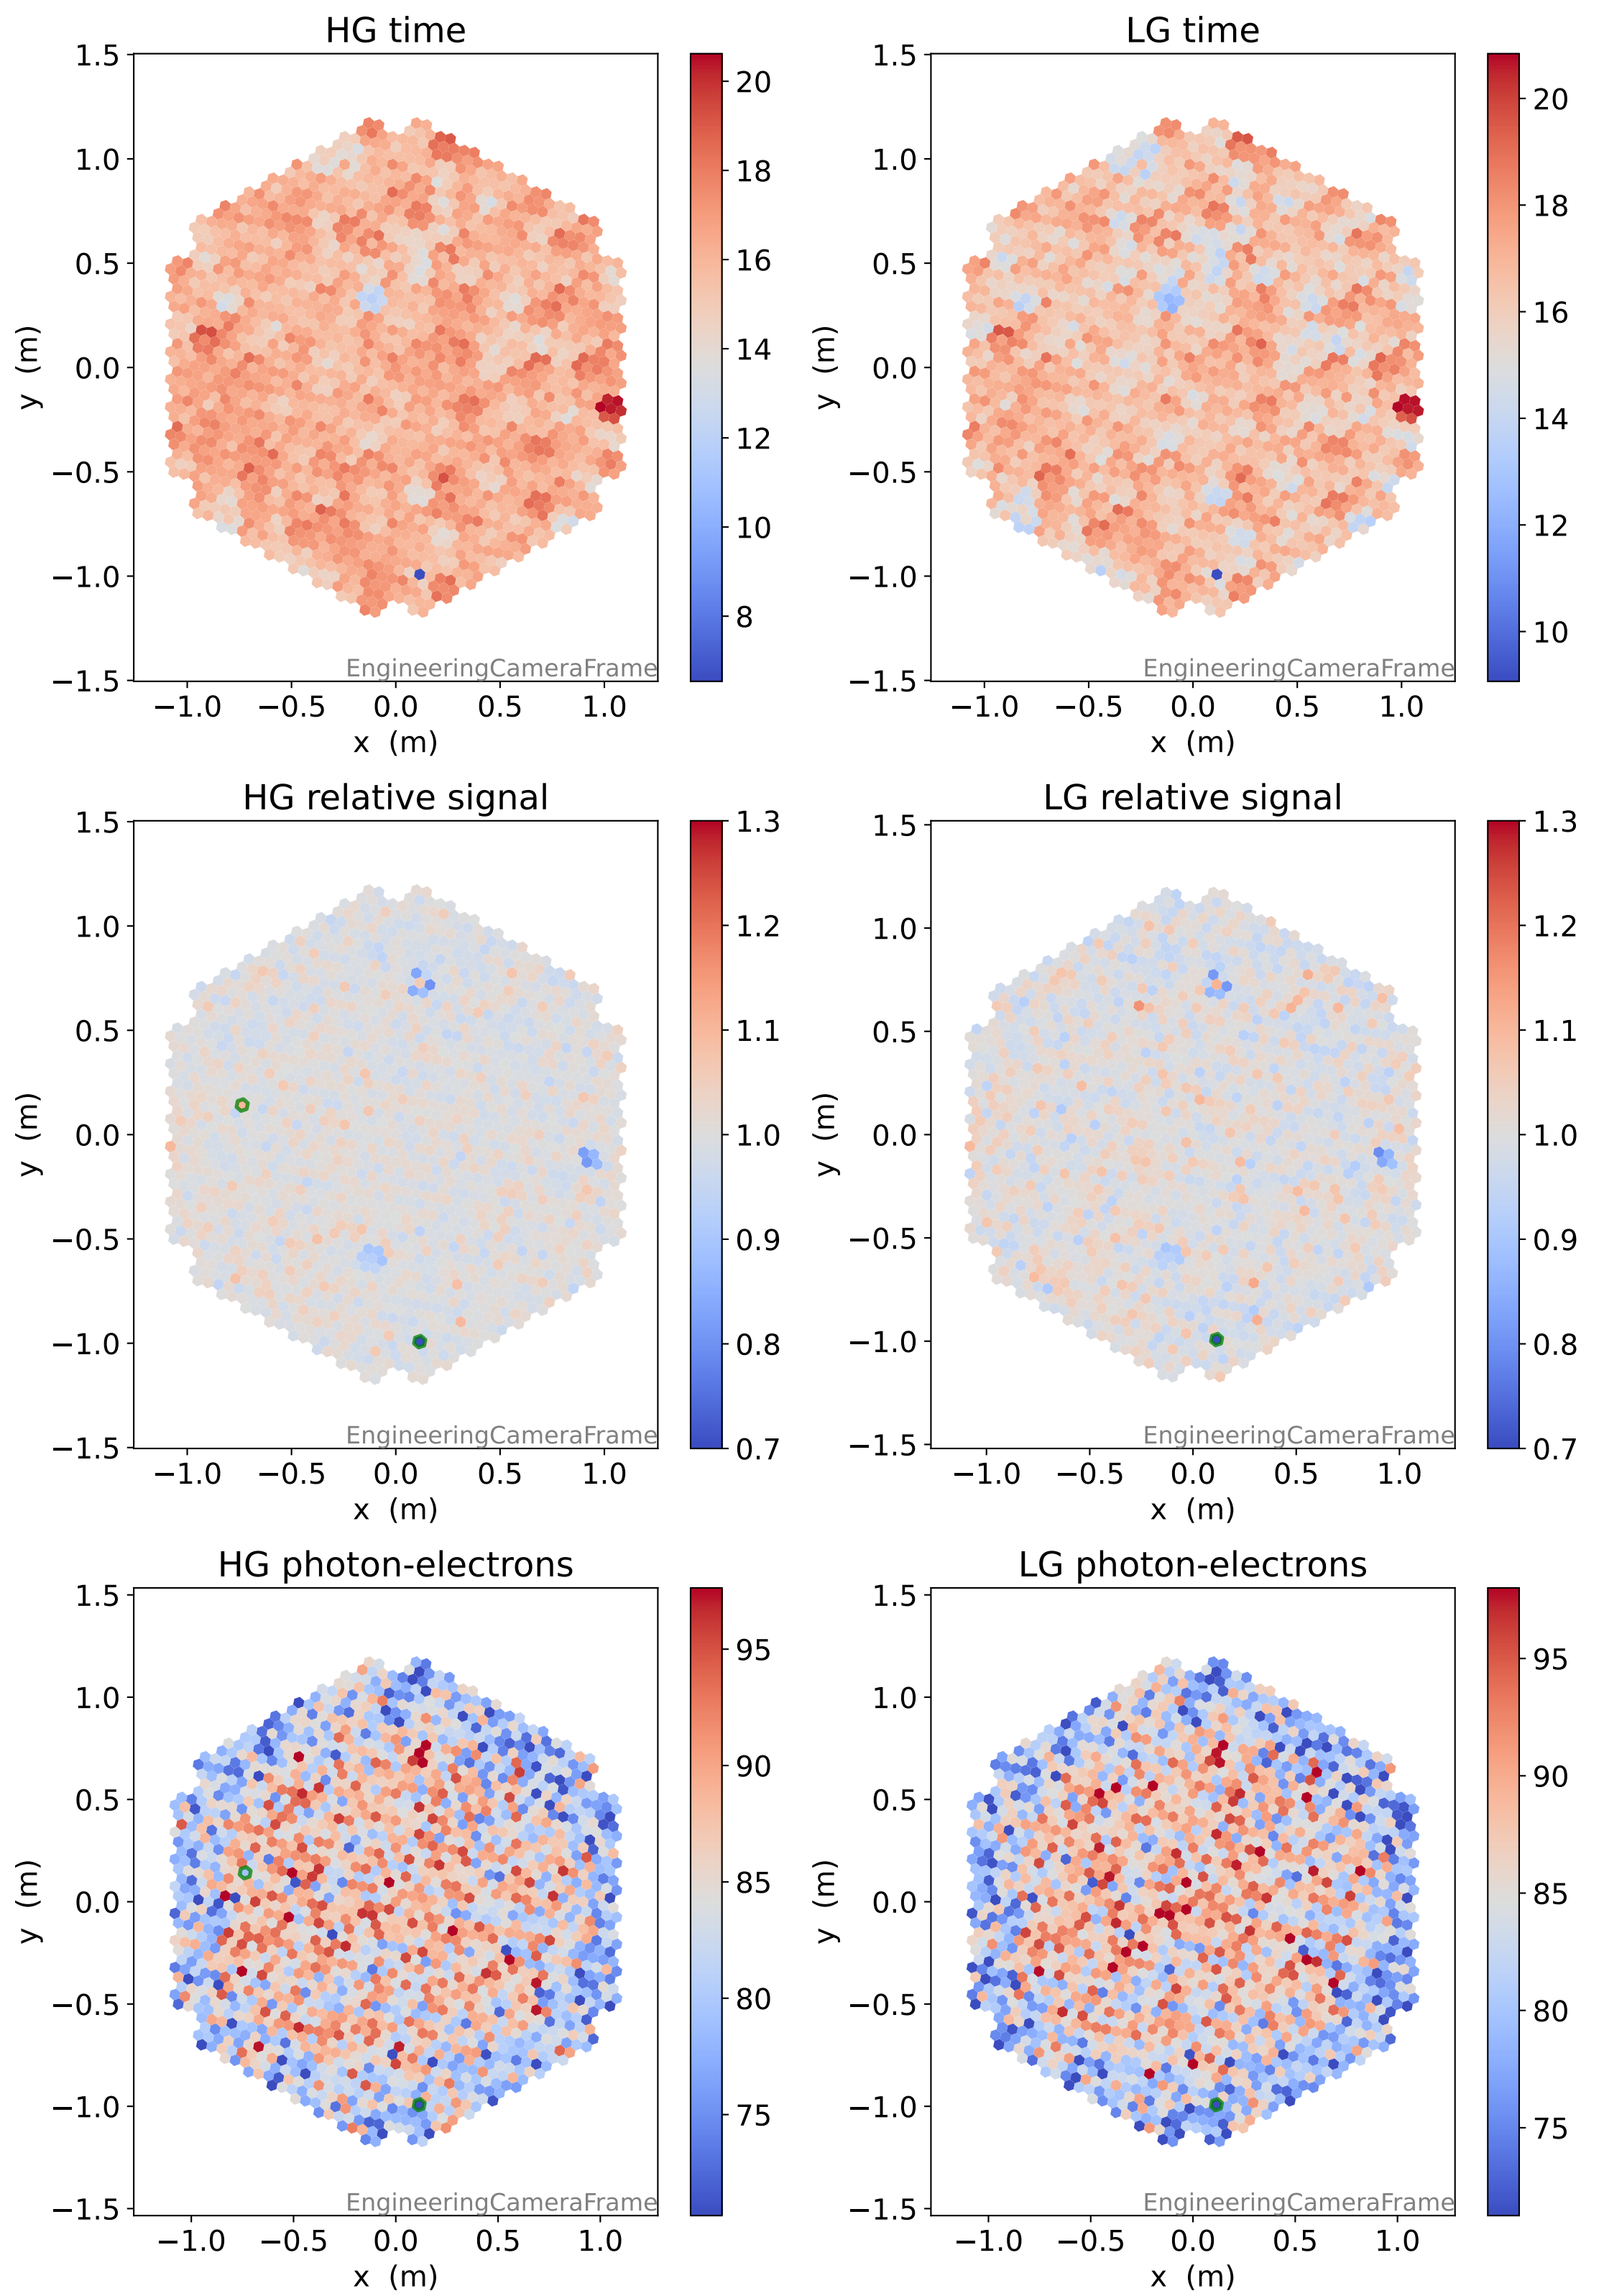

Run 5434

Run 5434

Run 5434 channel: HG

FF sample of 10000 events

pedestal sample of 10000 events

Run 5434 channel: LG

FF sample of 10000 events

pedestal sample of 10000 events