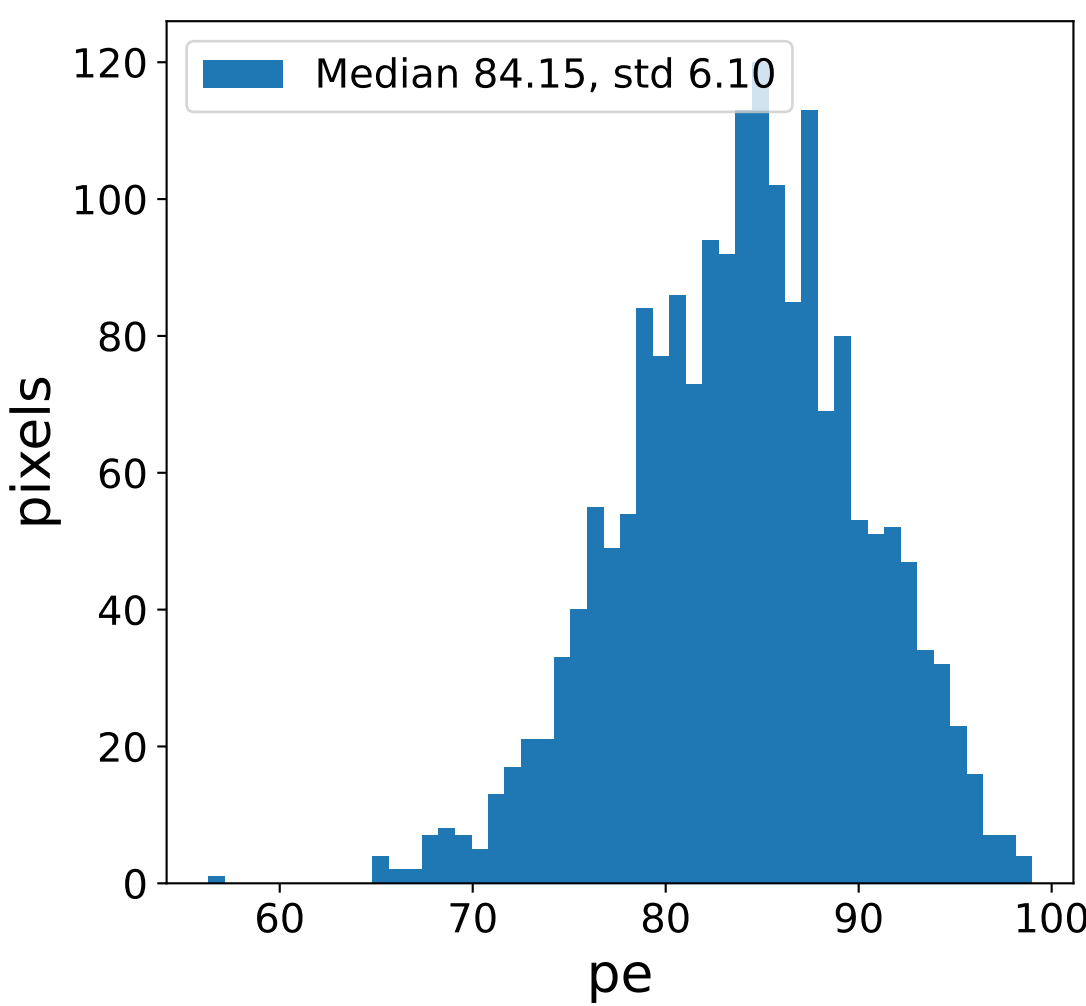

Run 5434

Run 5434

Run 5434 channel: HG

FF sample of 10000 events

pedestal sample of 10000 events

Run 5434 channel: LG

FF sample of 10000 events

pedestal sample of 10000 events