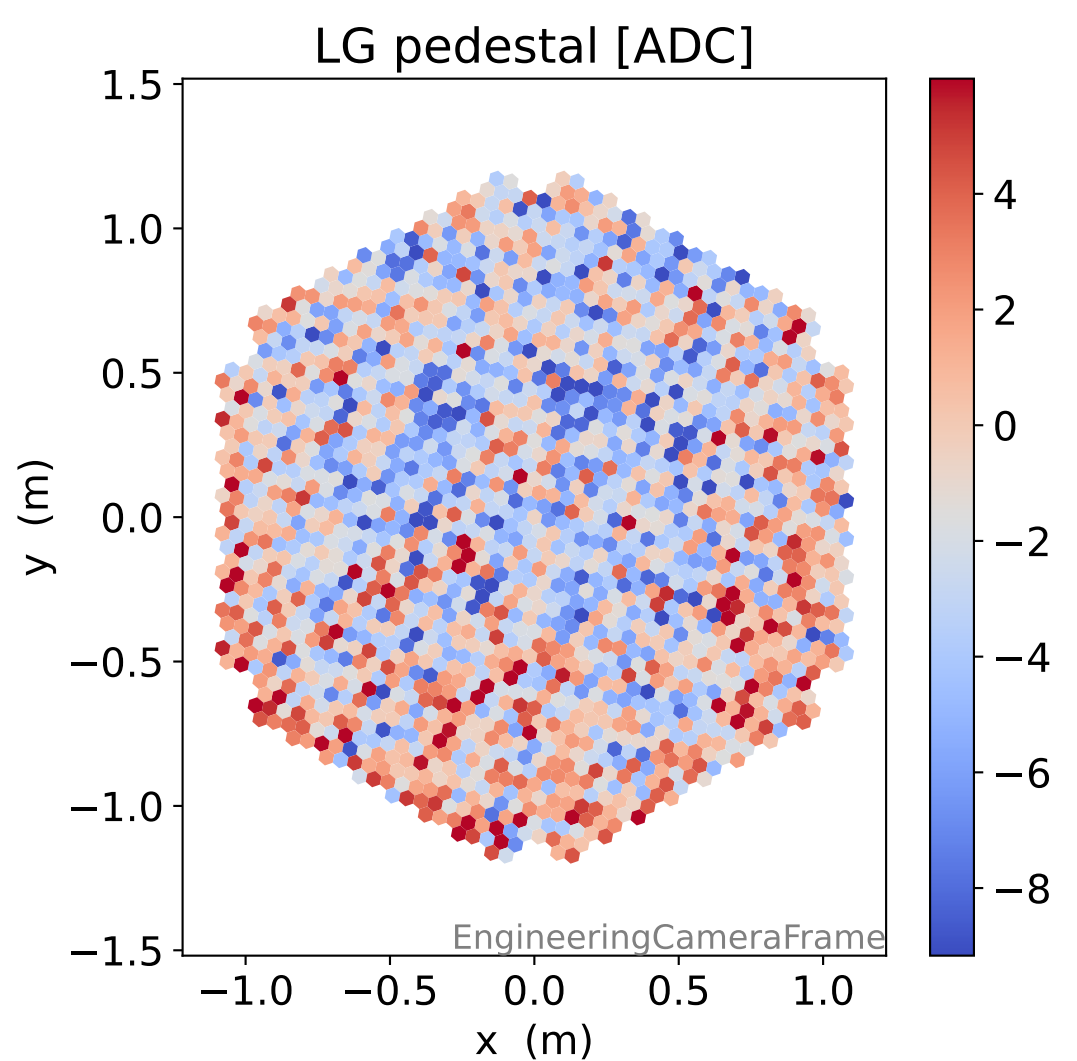

Run 5434

Run 5434

Run 5434 channel: HG

FF sample of 10000 events

pedestal sample of 10000 events

Run 5434 channel: LG

FF sample of 10000 events

pedestal sample of 10000 events