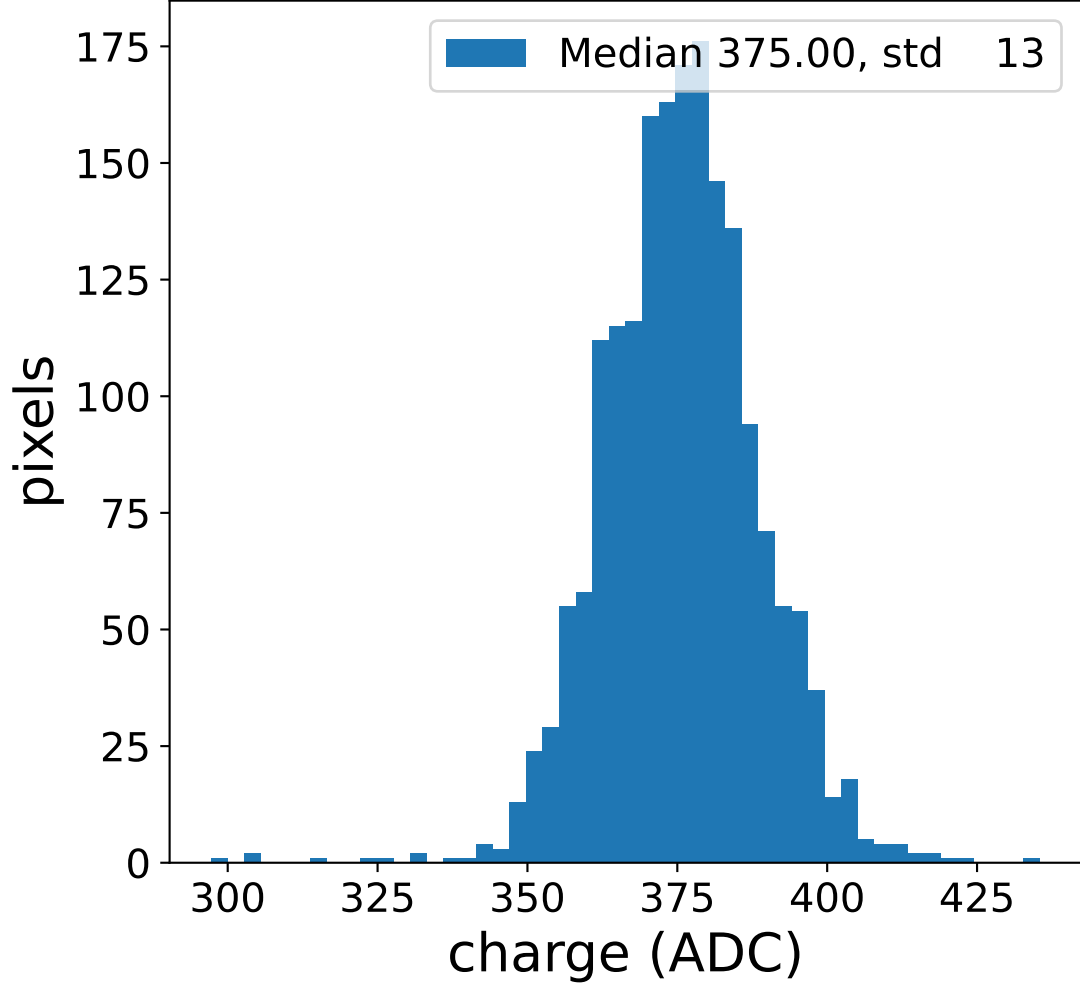

Run 5434

Run 5434

Run 5434 channel: HG

FF sample of 10000 events

pedestal sample of 10000 events

Run 5434 channel: LG

FF sample of 10000 events

pedestal sample of 10000 events