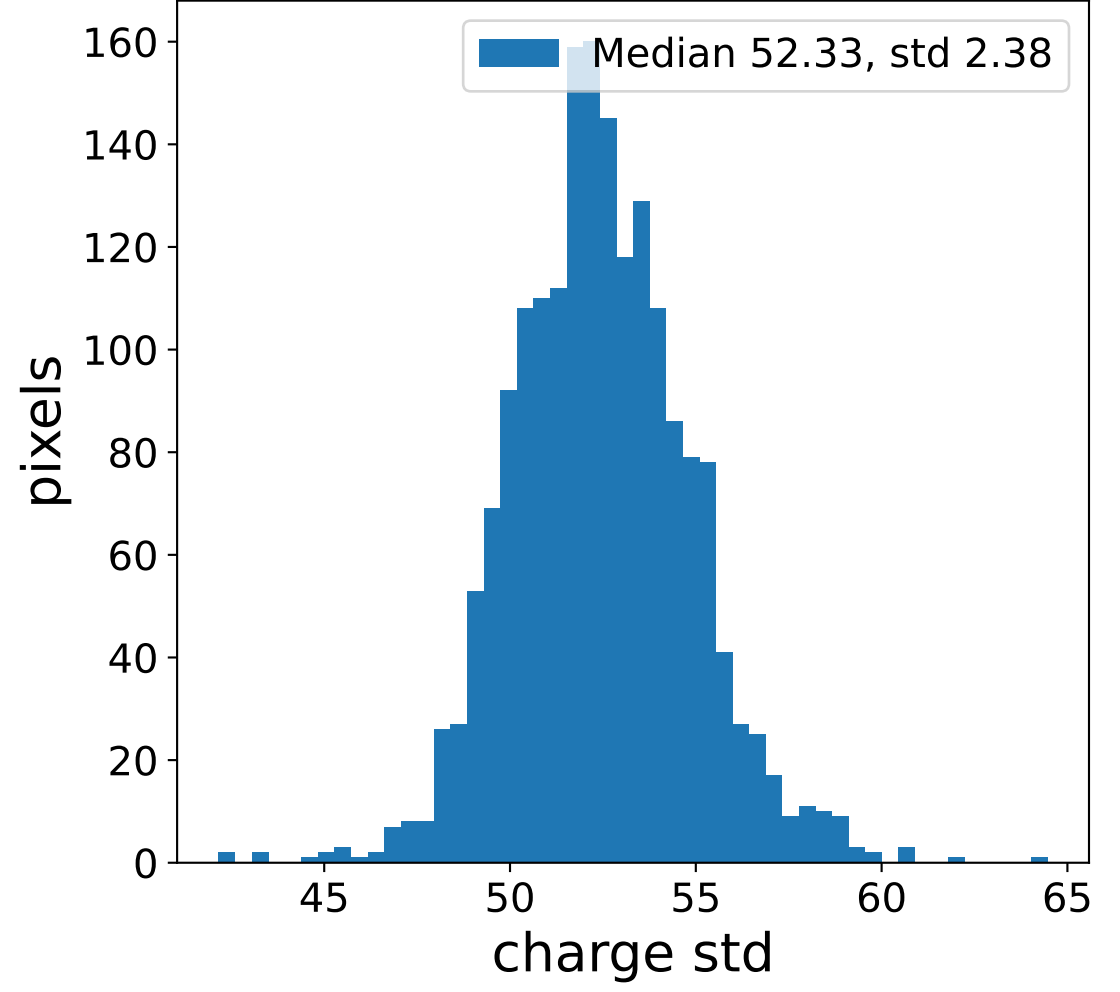

Run 5434

Run 5434

Run 5434 channel: HG

FF sample of 10000 events

pedestal sample of 10000 events

Run 5434 channel: LG

FF sample of 10000 events

pedestal sample of 10000 events