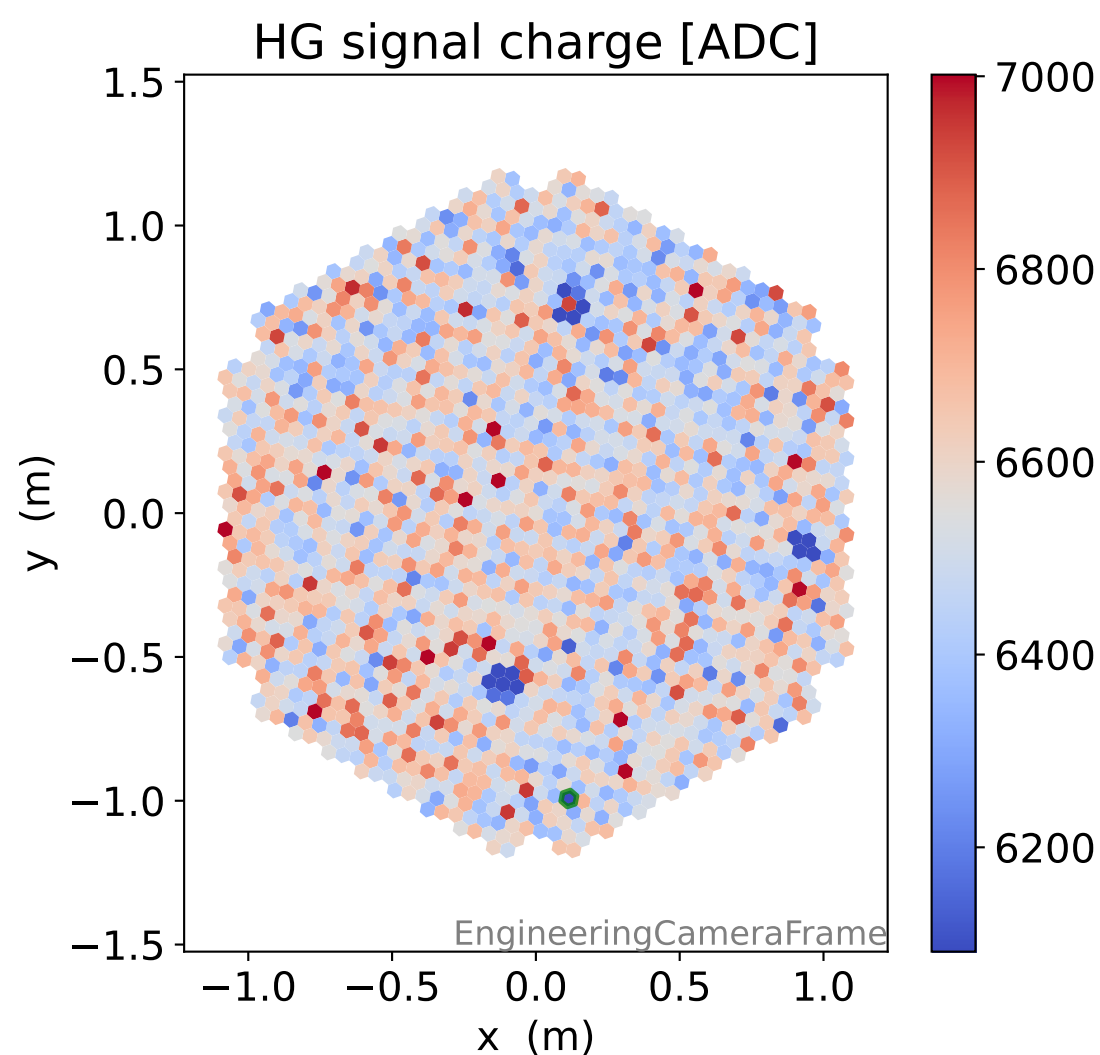

Run 5434

Run 5434

Run 5434 channel: HG

FF sample of 10000 events

pedestal sample of 10000 events

Run 5434 channel: LG

FF sample of 10000 events

pedestal sample of 10000 events