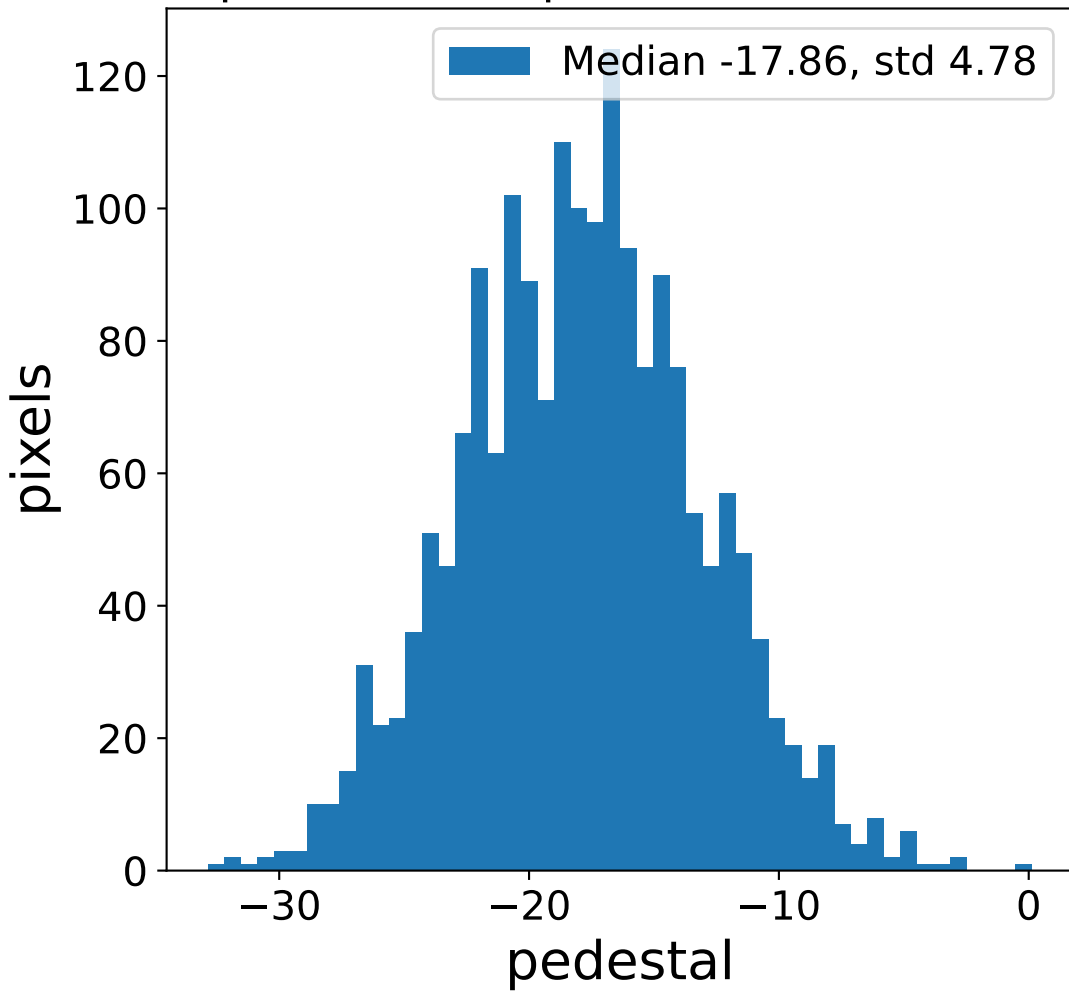

Run 5434

Run 5434

Run 5434 channel: HG

FF sample of 10000 events

pedestal sample of 10000 events

Run 5434 channel: LG

FF sample of 10000 events

pedestal sample of 10000 events