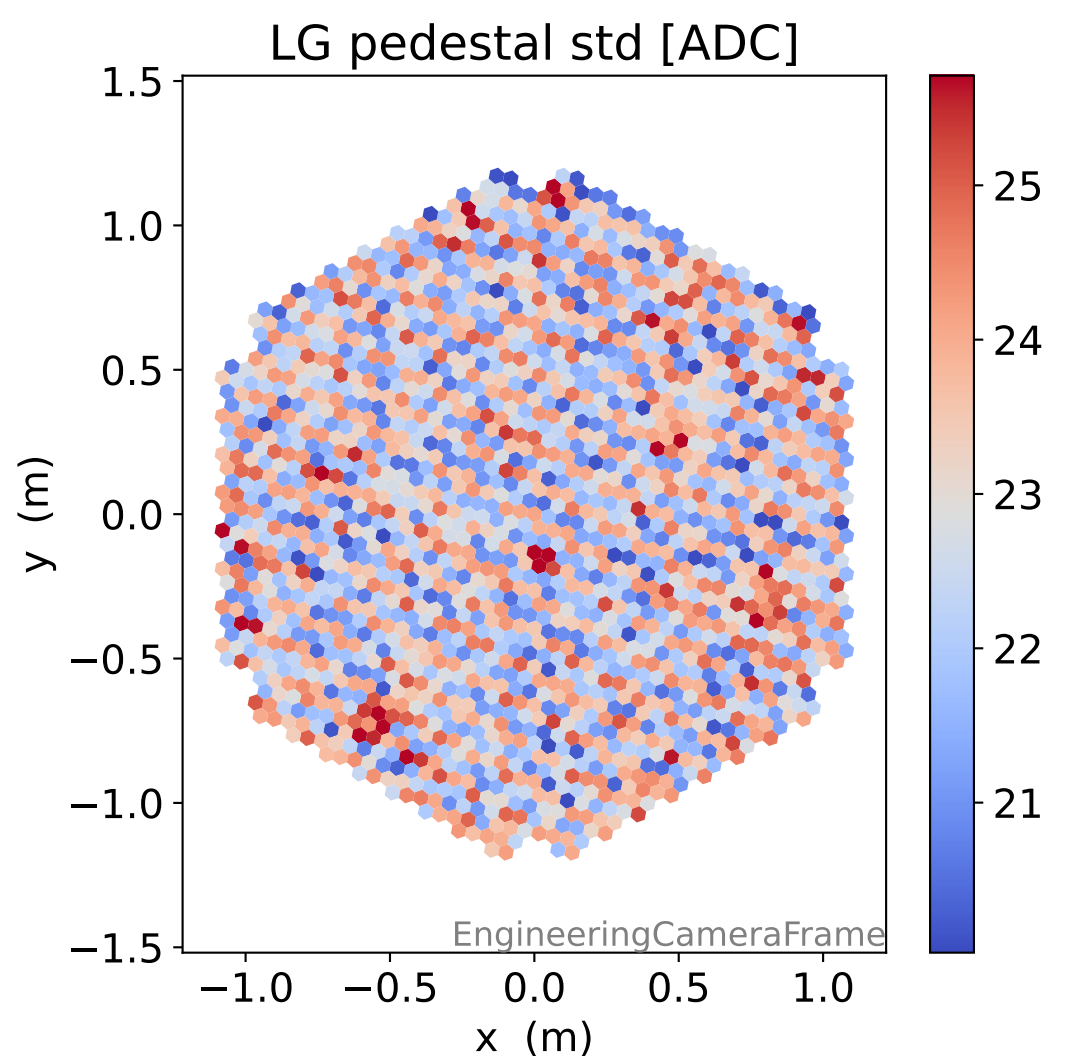

Run 5434

Run 5434

Run 5434 channel: HG

FF sample of 10000 events

pedestal sample of 10000 events

Run 5434 channel: LG

FF sample of 10000 events

pedestal sample of 10000 events