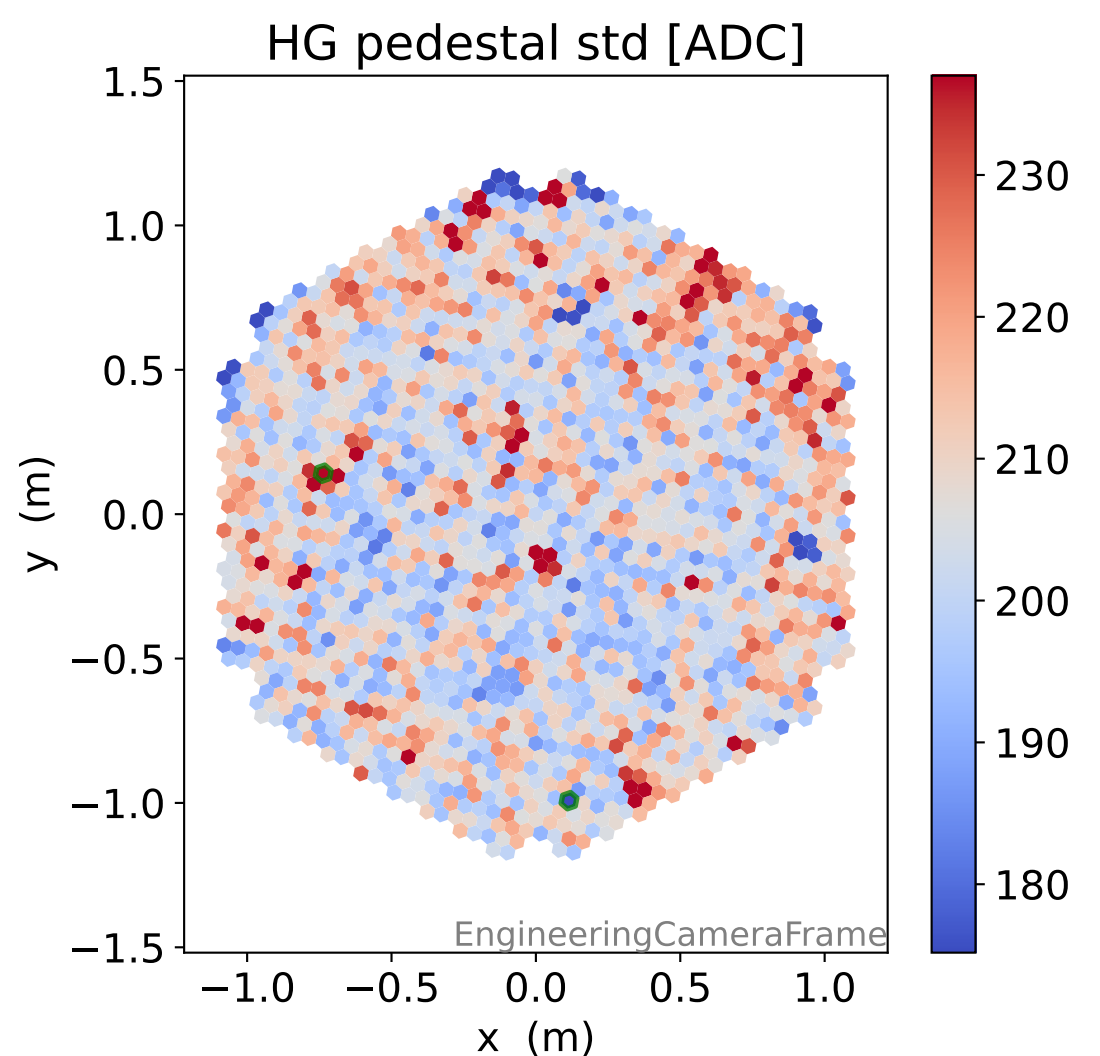

Run 5434

Run 5434

Run 5434 channel: HG

FF sample of 10000 events

pedestal sample of 10000 events

Run 5434 channel: LG

FF sample of 10000 events

pedestal sample of 10000 events