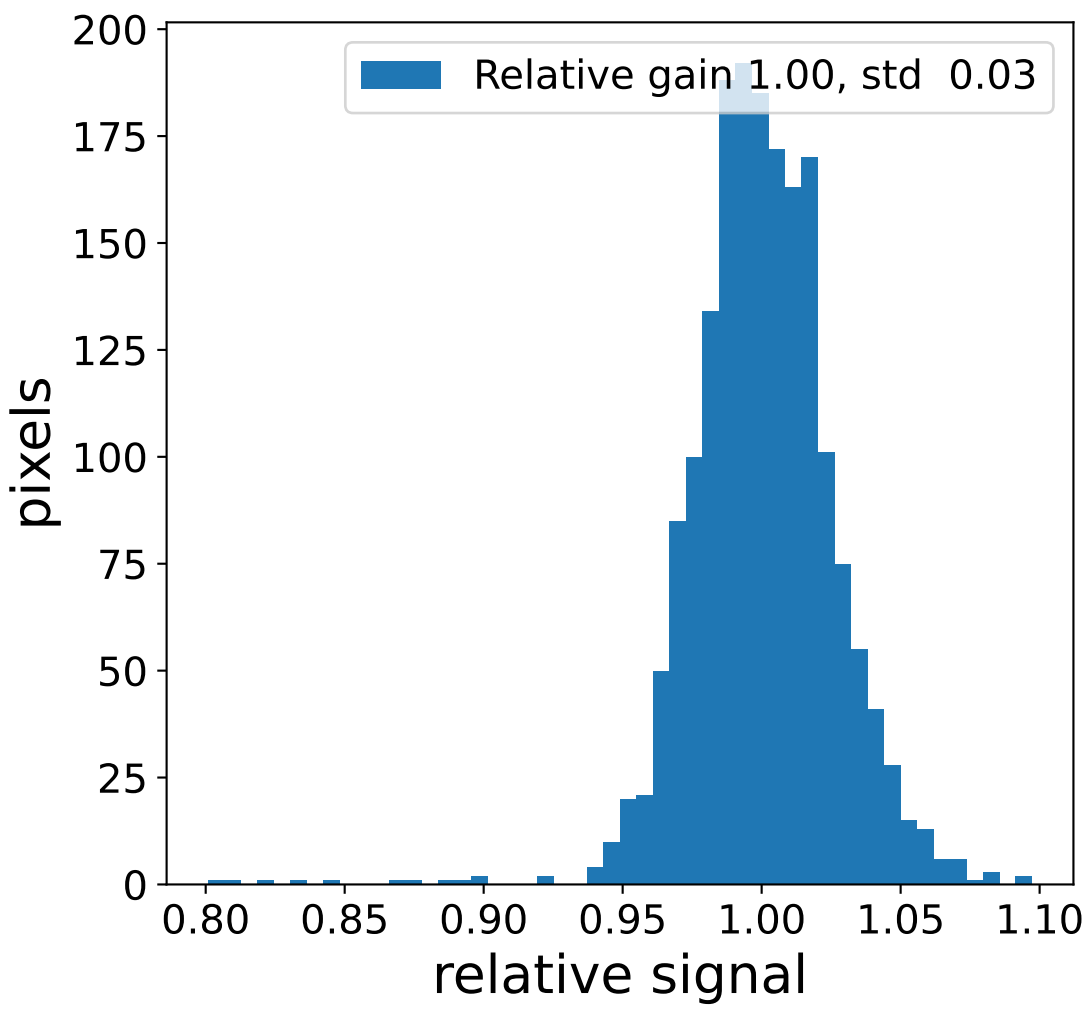

Run 5434

Run 5434

Run 5434 channel: HG

FF sample of 10000 events

pedestal sample of 10000 events

Run 5434 channel: LG

FF sample of 10000 events

pedestal sample of 10000 events