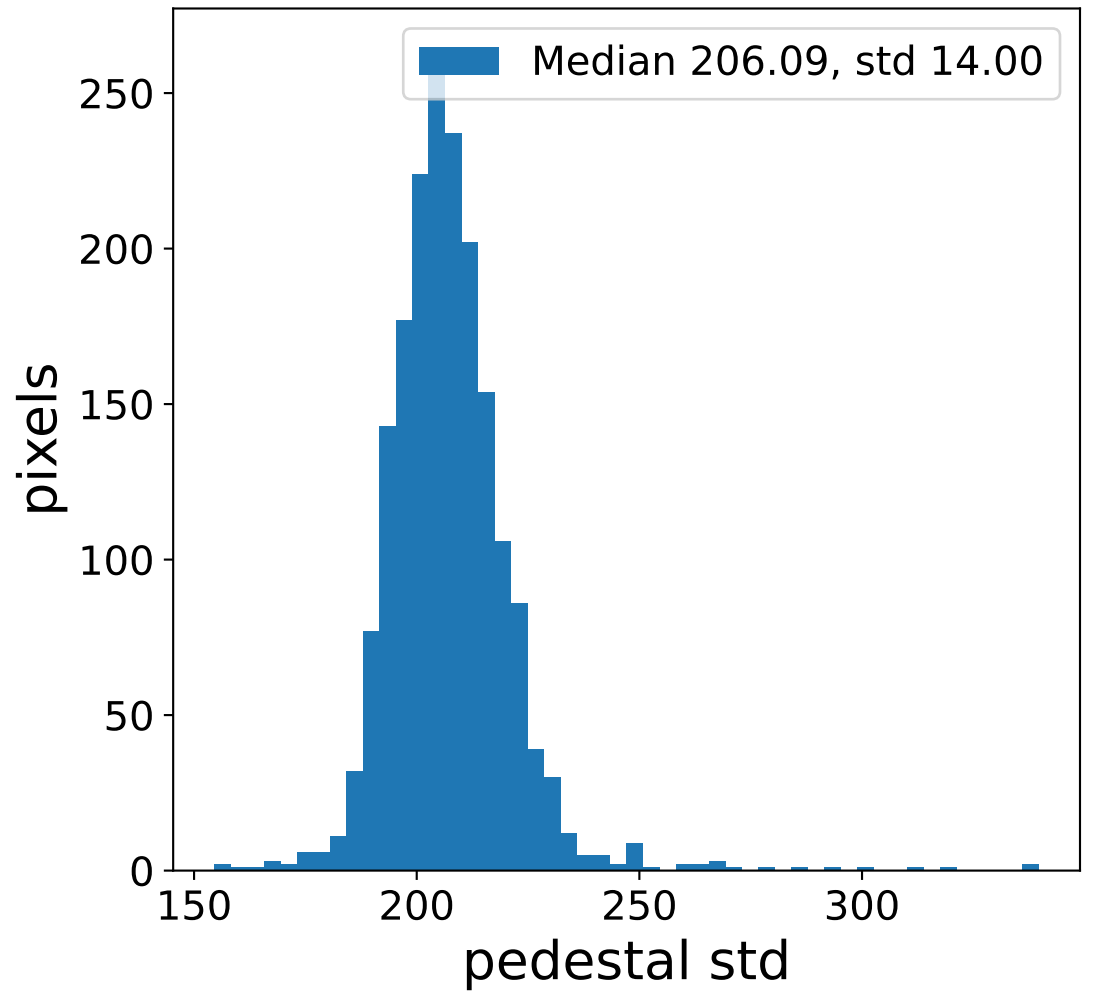

Run 5434

Run 5434

Run 5434 channel: HG

FF sample of 10000 events

pedestal sample of 10000 events

Run 5434 channel: LG

FF sample of 10000 events

pedestal sample of 10000 events