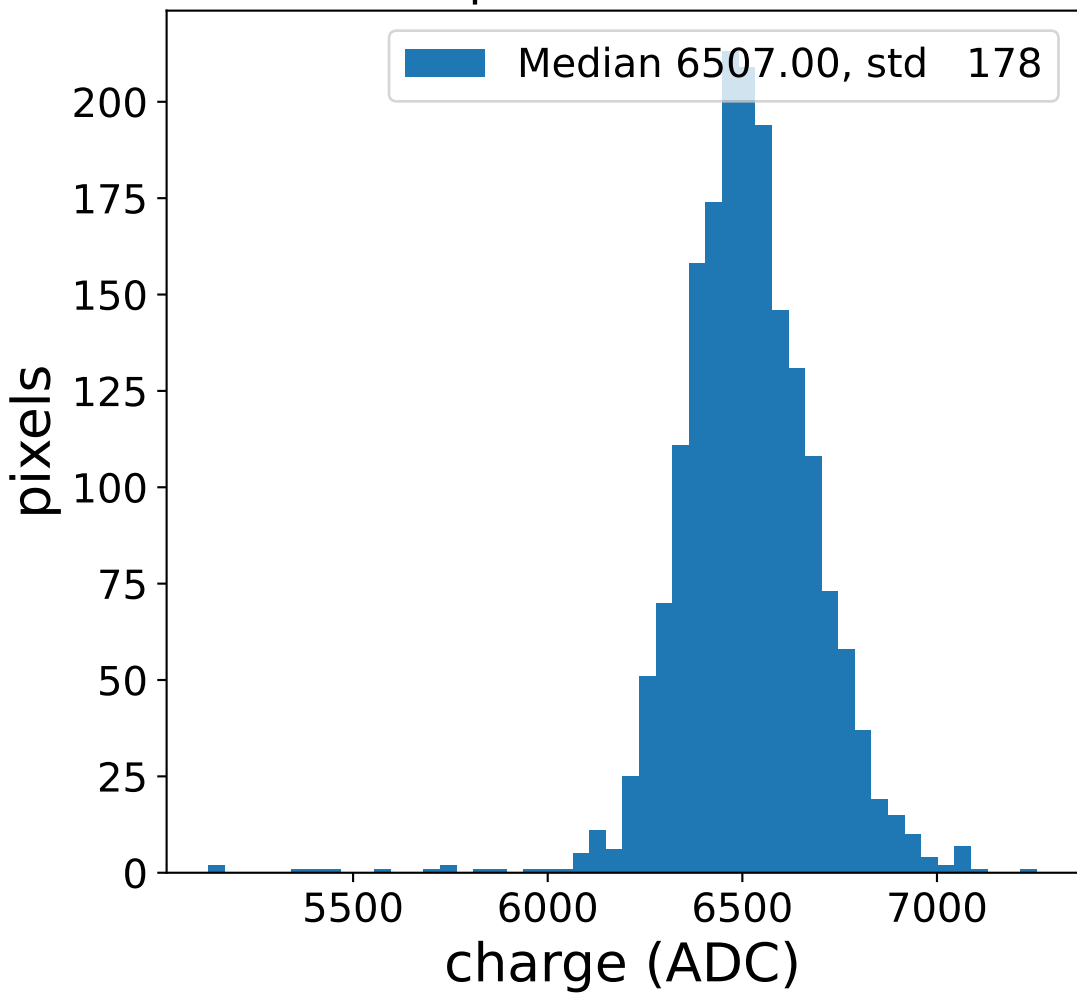

Run 5446

Run 5446

Run 5446 channel: HG

FF sample of 10000 events

pedestal sample of 10000 events

Run 5446 channel: LG

FF sample of 10000 events

pedestal sample of 10000 events