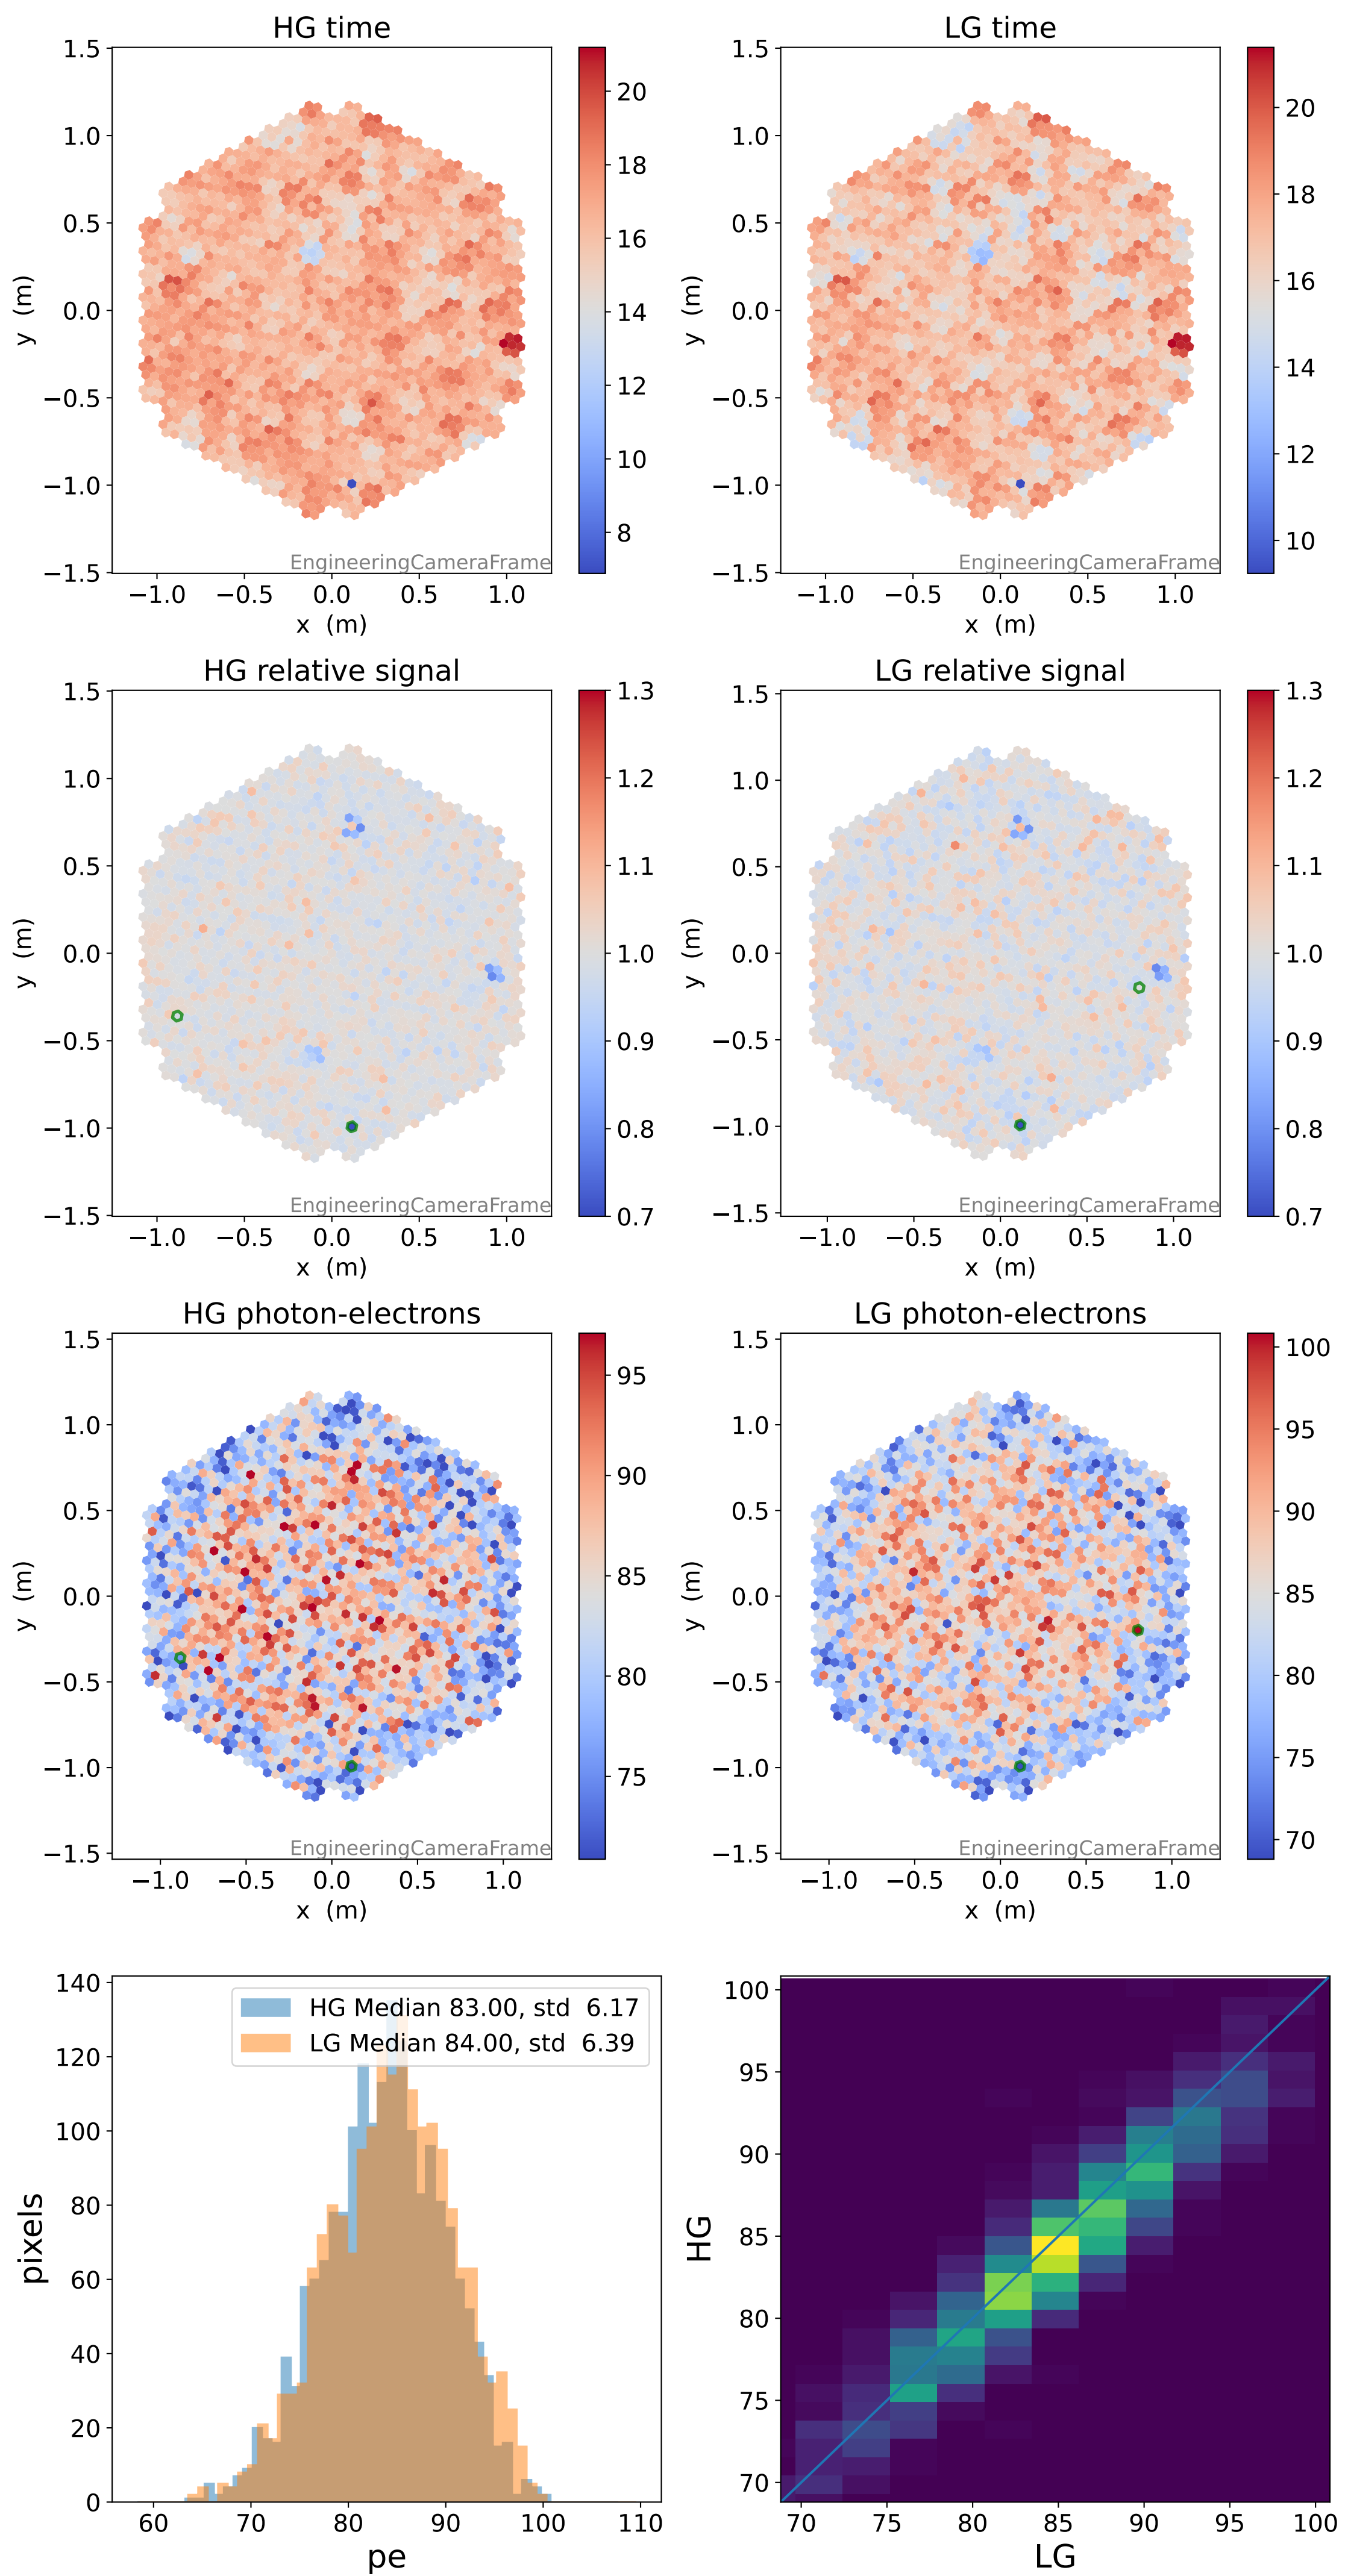

Run 5446

Run 5446

Run 5446 channel: HG

FF sample of 10000 events

pedestal sample of 10000 events

Run 5446 channel: LG

FF sample of 10000 events

pedestal sample of 10000 events