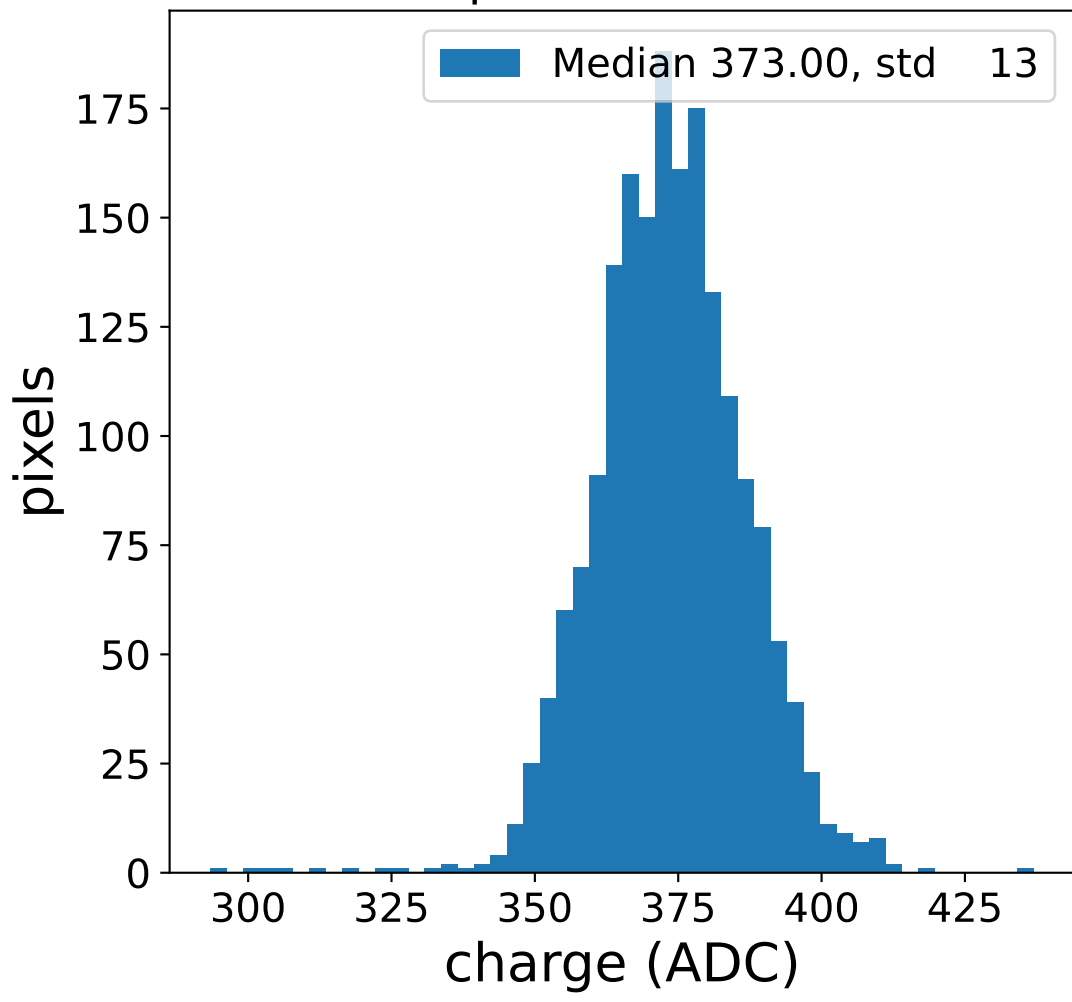

Run 5446

Run 5446

Run 5446 channel: HG

FF sample of 10000 events

pedestal sample of 10000 events

Run 5446 channel: LG

FF sample of 10000 events

pedestal sample of 10000 events