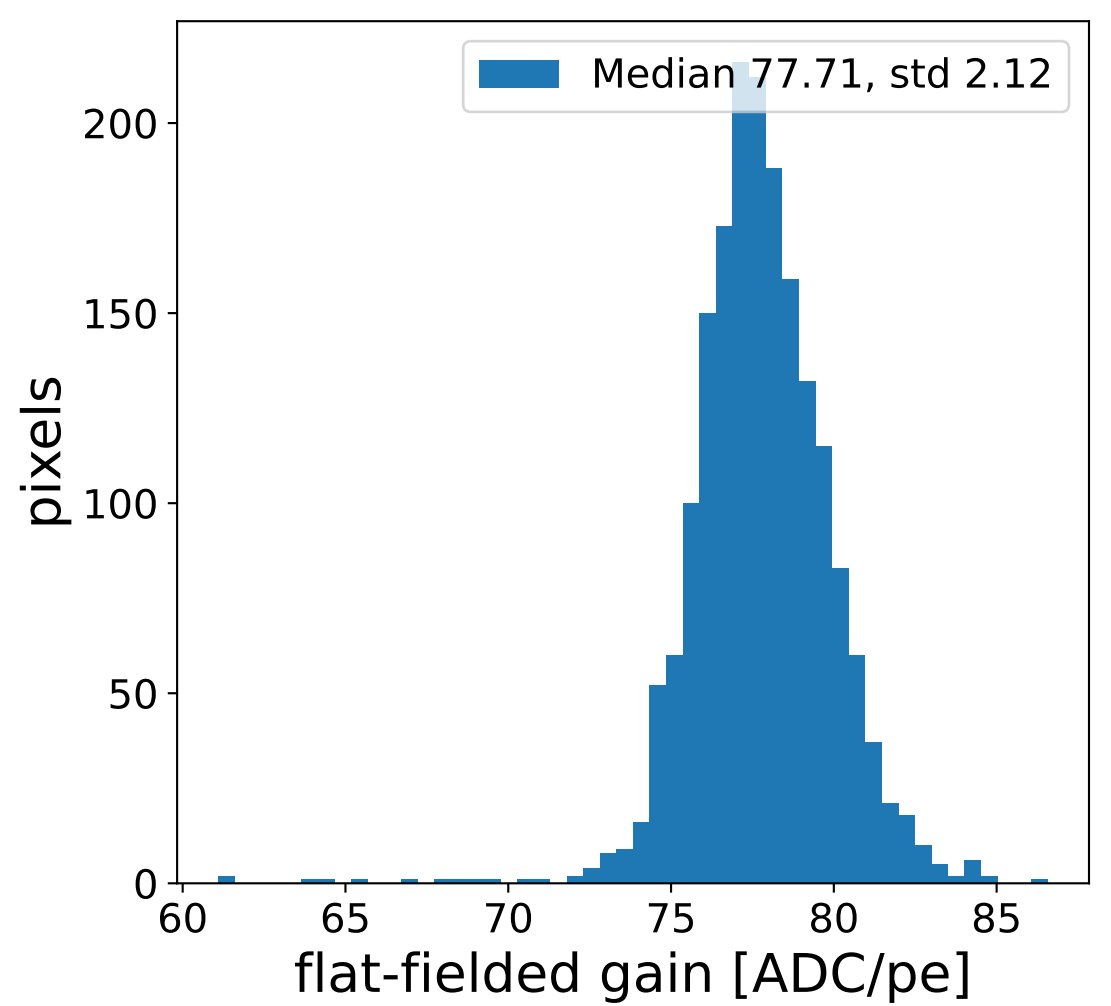

Run 5446

Run 5446

Run 5446 channel: HG

FF sample of 10000 events

pedestal sample of 10000 events

Run 5446 channel: LG

FF sample of 10000 events

pedestal sample of 10000 events