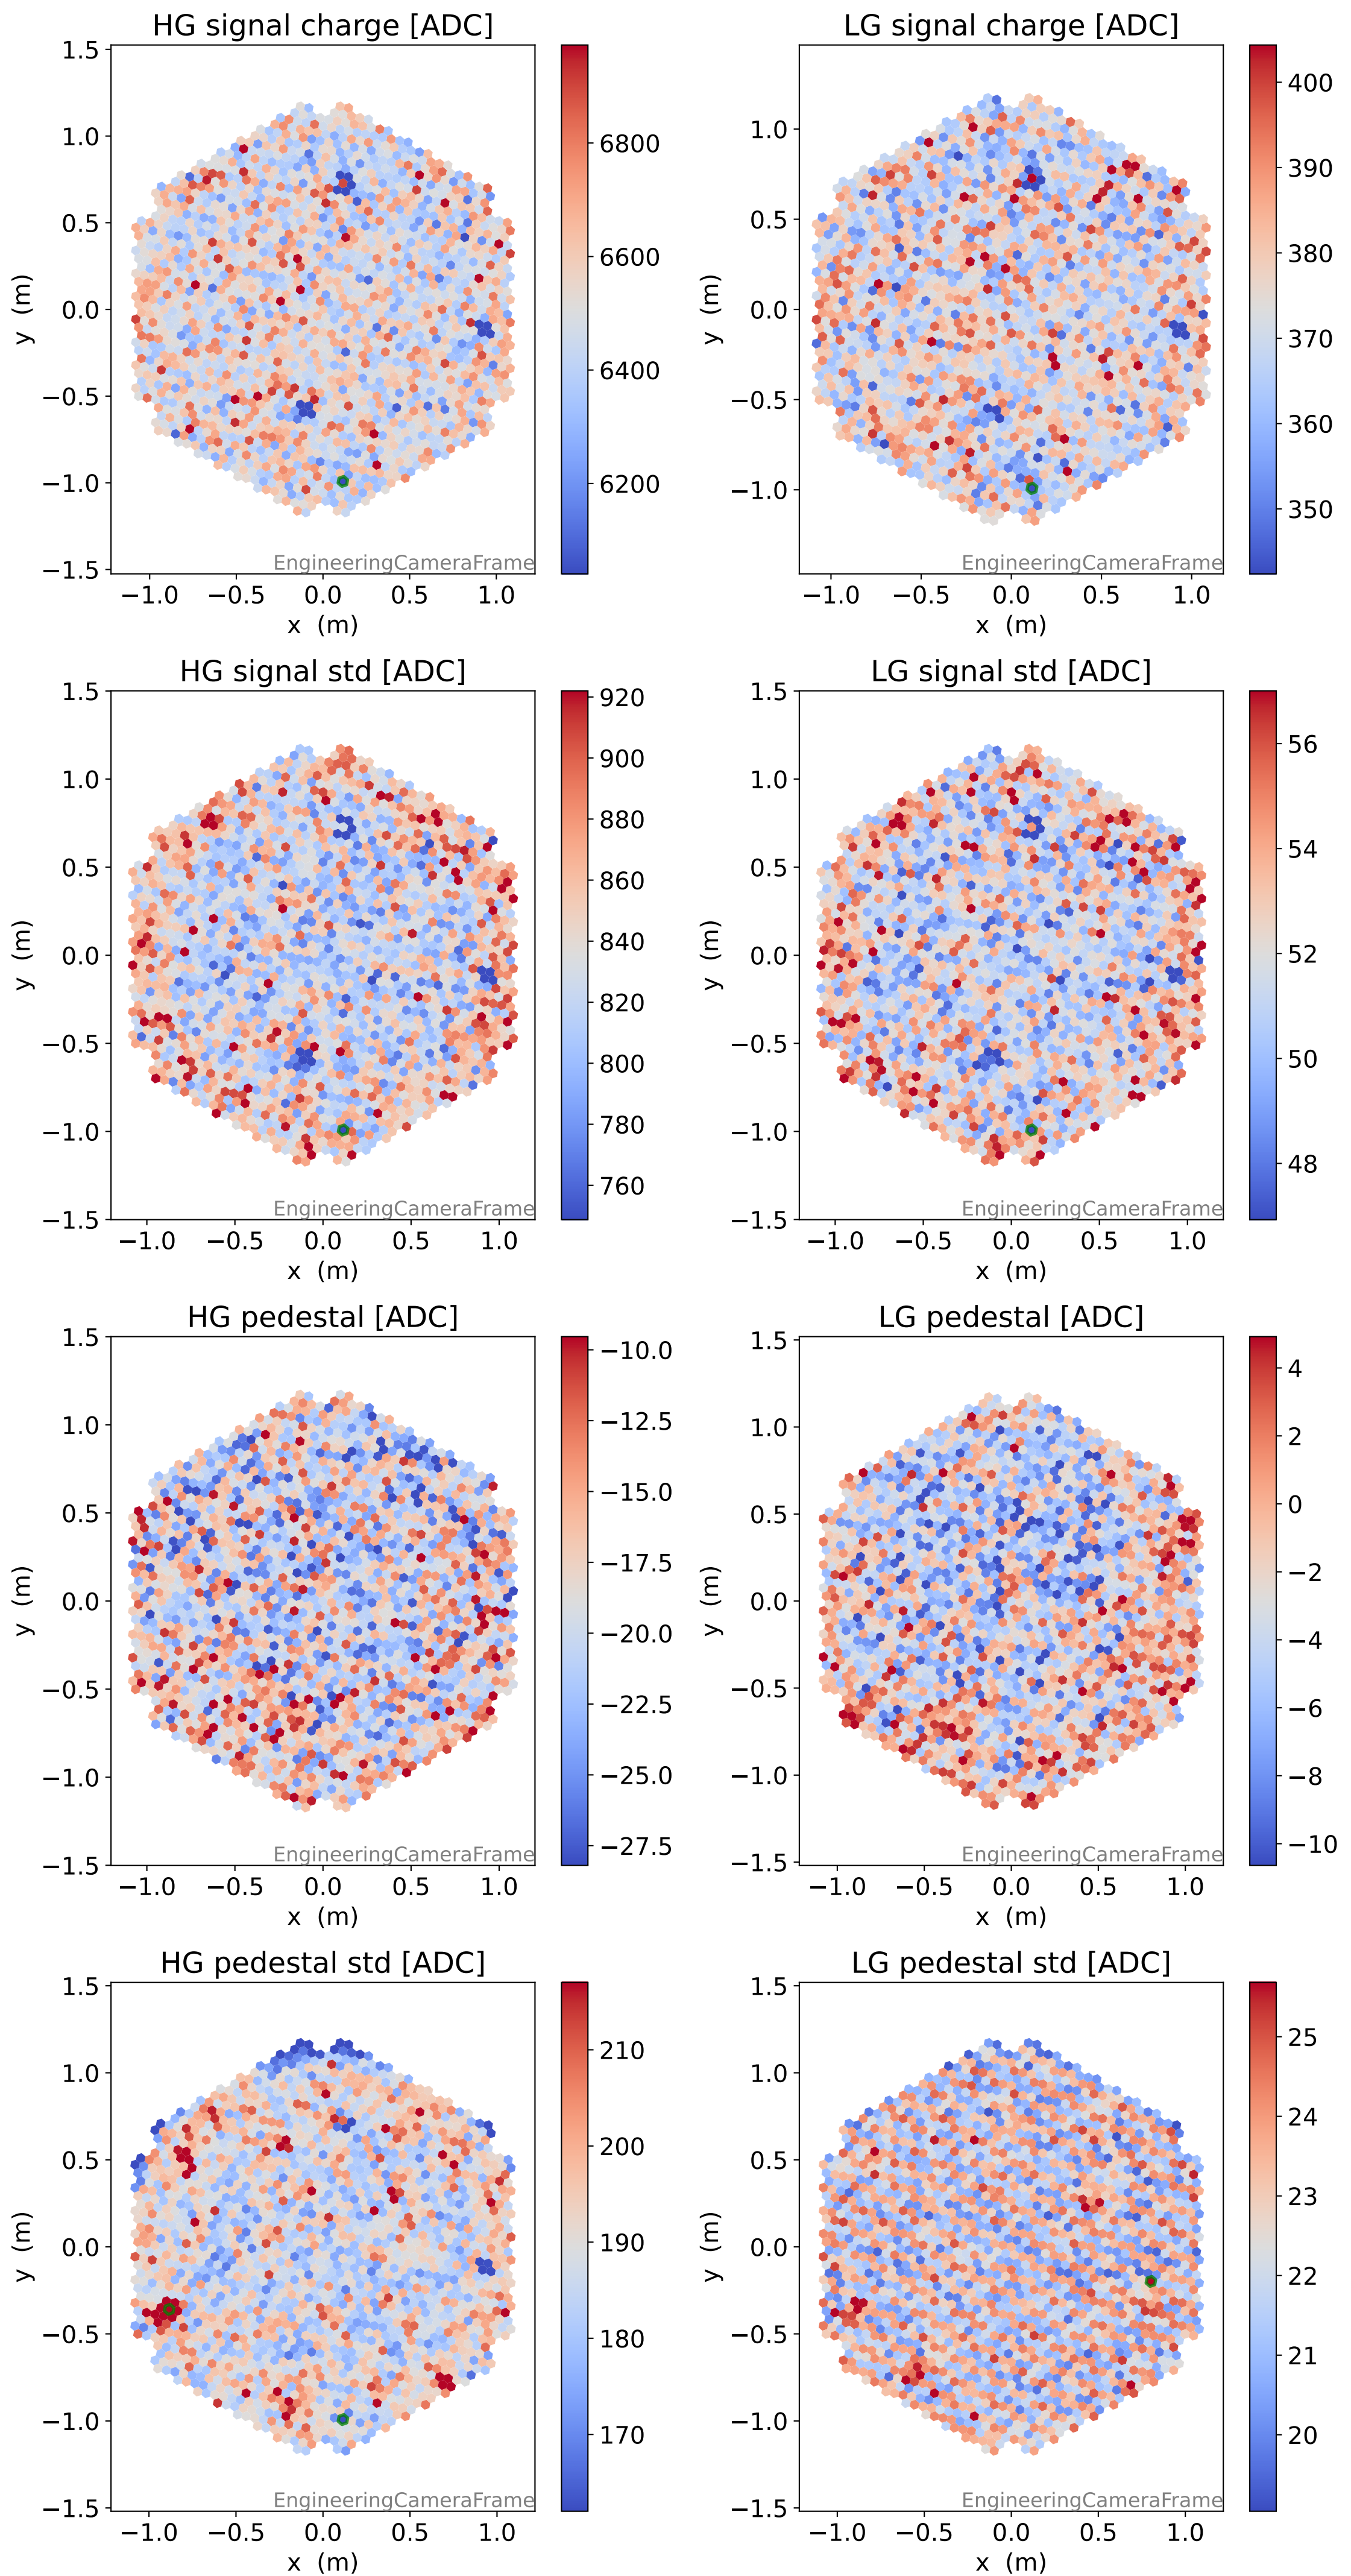

Run 5446

Run 5446

Run 5446 channel: HG

FF sample of 10000 events

pedestal sample of 10000 events

Run 5446 channel: LG

FF sample of 10000 events

pedestal sample of 10000 events