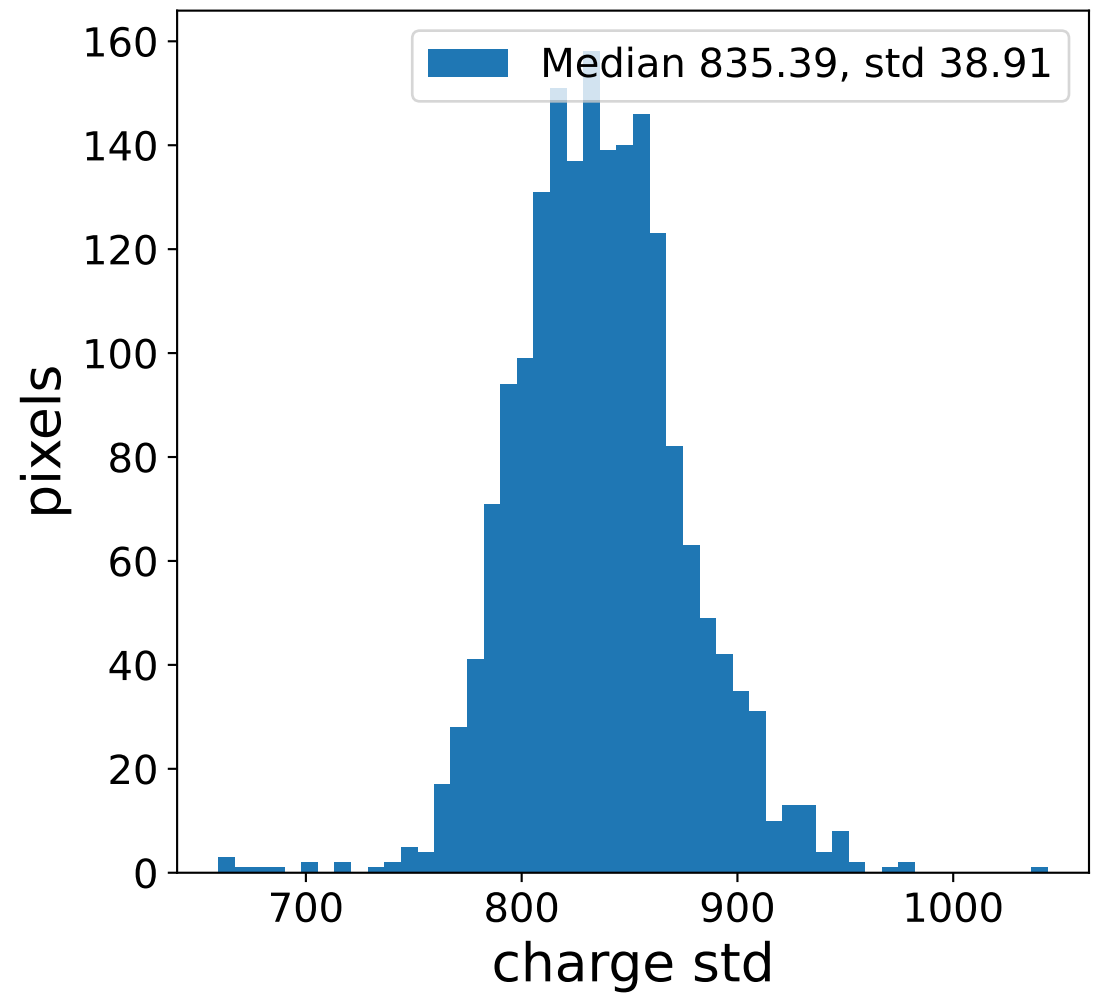

Run 5446

Run 5446

Run 5446 channel: HG

FF sample of 10000 events

pedestal sample of 10000 events

Run 5446 channel: LG

FF sample of 10000 events

pedestal sample of 10000 events