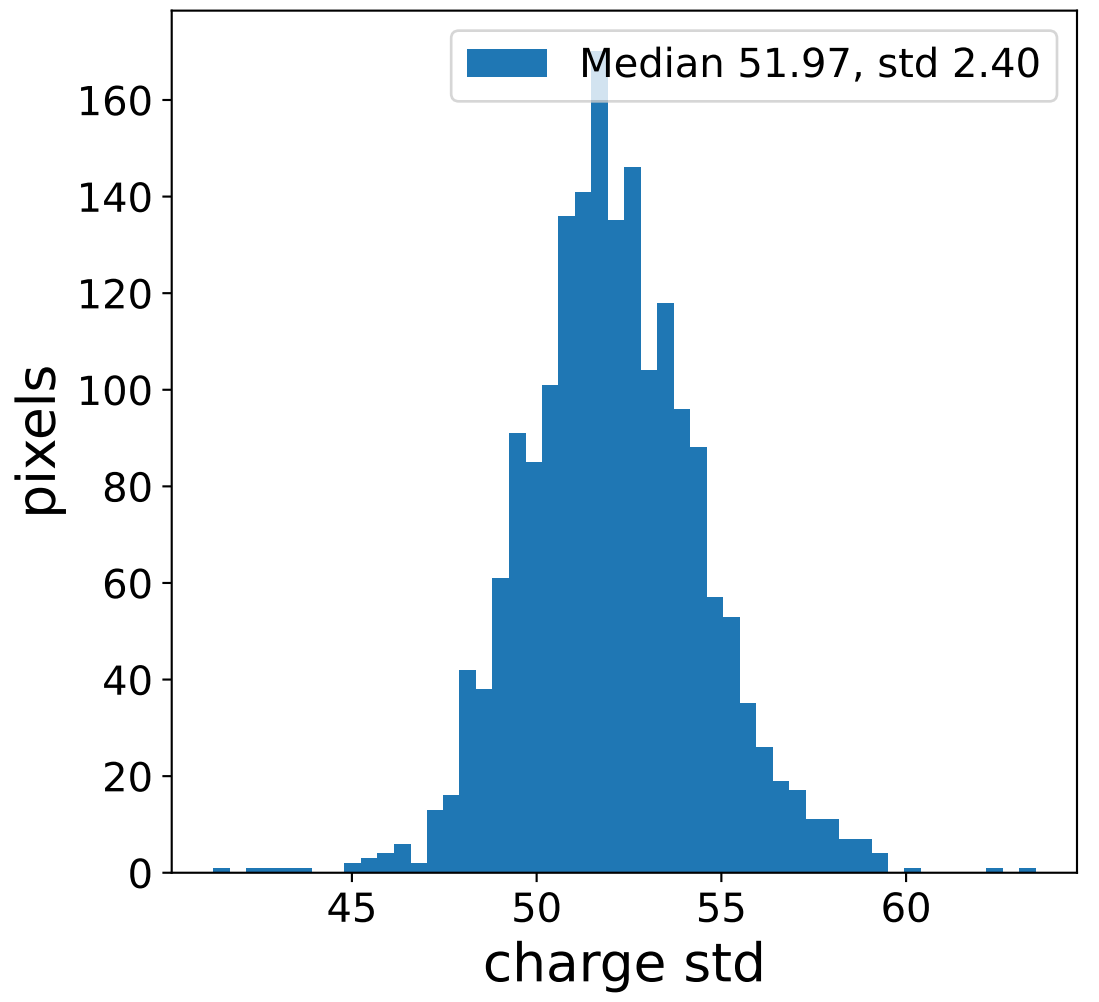

Run 5446

Run 5446

Run 5446 channel: HG

FF sample of 10000 events

pedestal sample of 10000 events

Run 5446 channel: LG

FF sample of 10000 events

pedestal sample of 10000 events