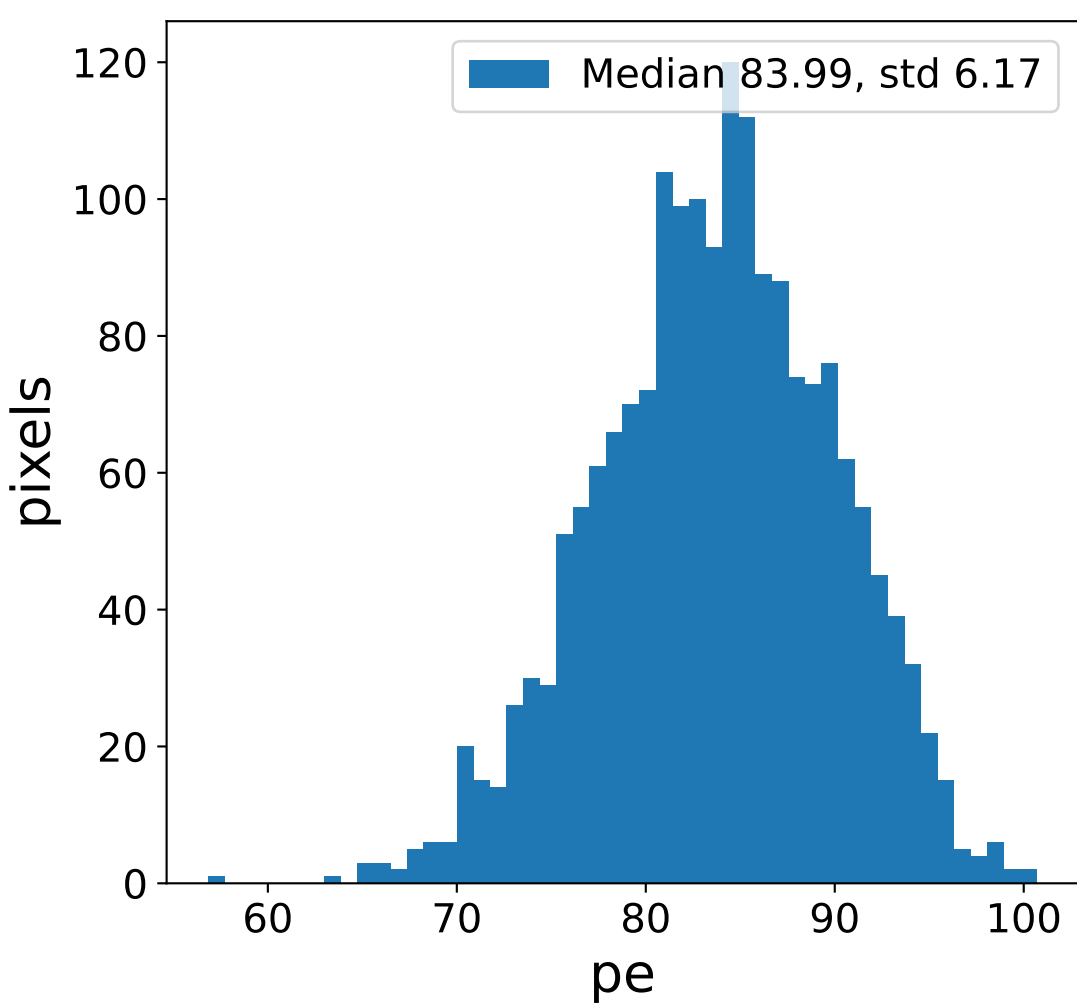

Run 5446

Run 5446

Run 5446 channel: HG

FF sample of 10000 events

pedestal sample of 10000 events

Run 5446 channel: LG

FF sample of 10000 events

pedestal sample of 10000 events