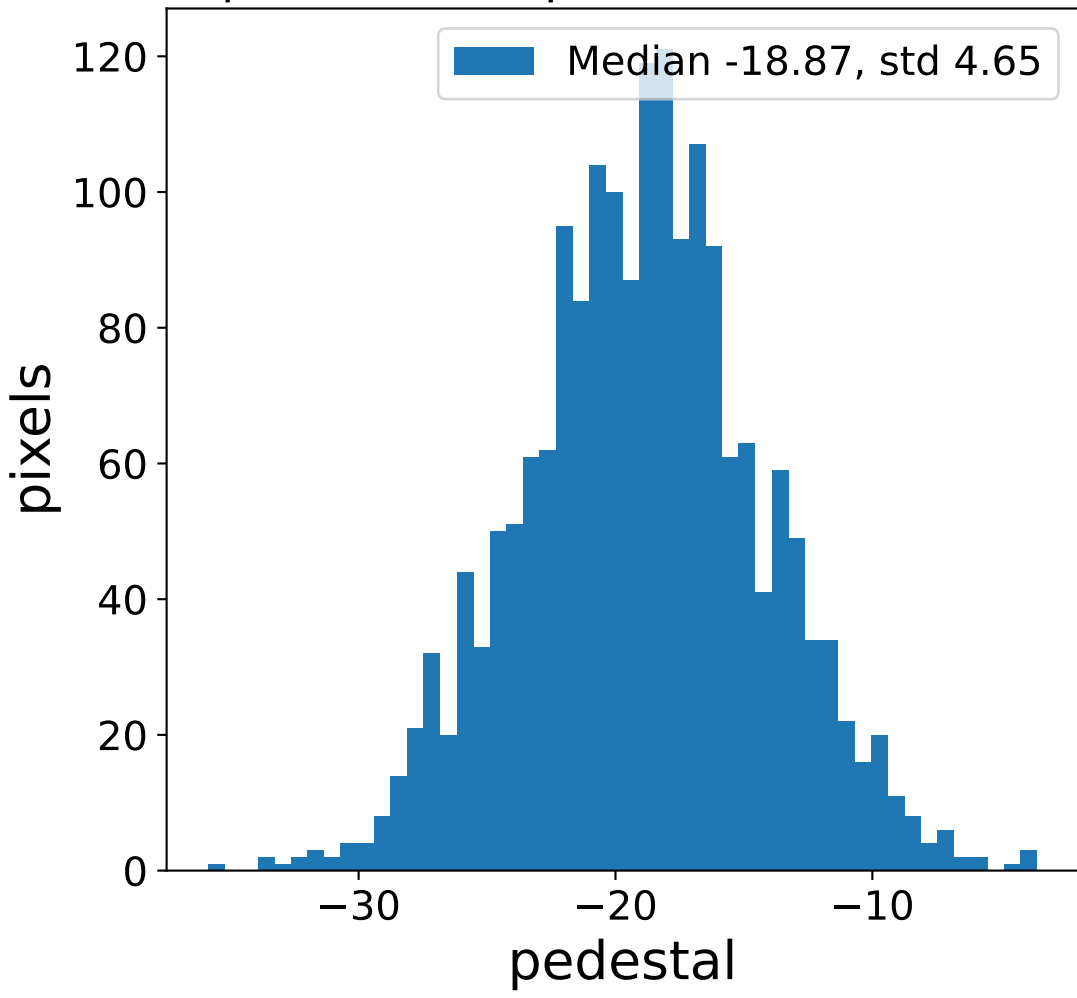

Run 5446

Run 5446

Run 5446 channel: HG

FF sample of 10000 events

pedestal sample of 10000 events

Run 5446 channel: LG

FF sample of 10000 events

pedestal sample of 10000 events