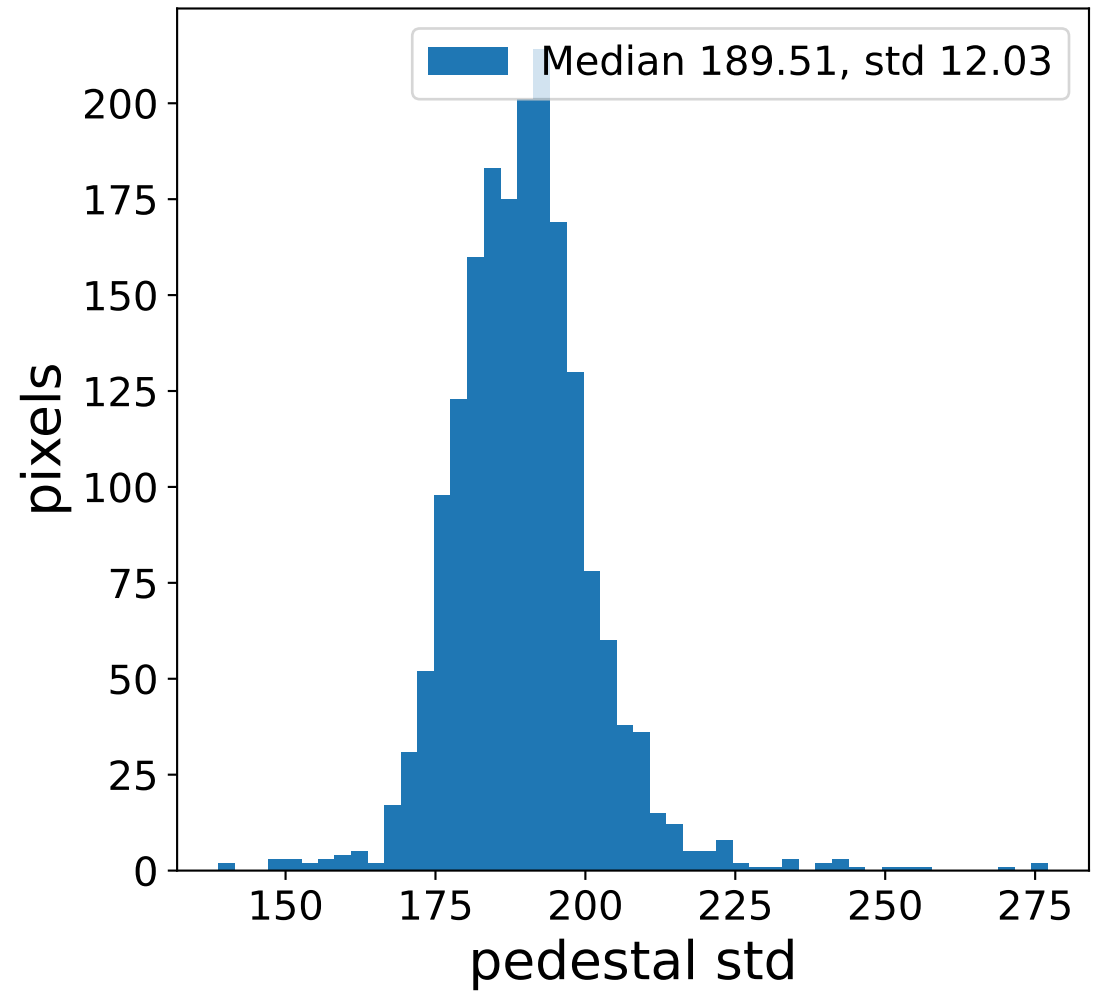

Run 5446

Run 5446

Run 5446 channel: HG

FF sample of 10000 events

pedestal sample of 10000 events

Run 5446 channel: LG

FF sample of 10000 events

pedestal sample of 10000 events