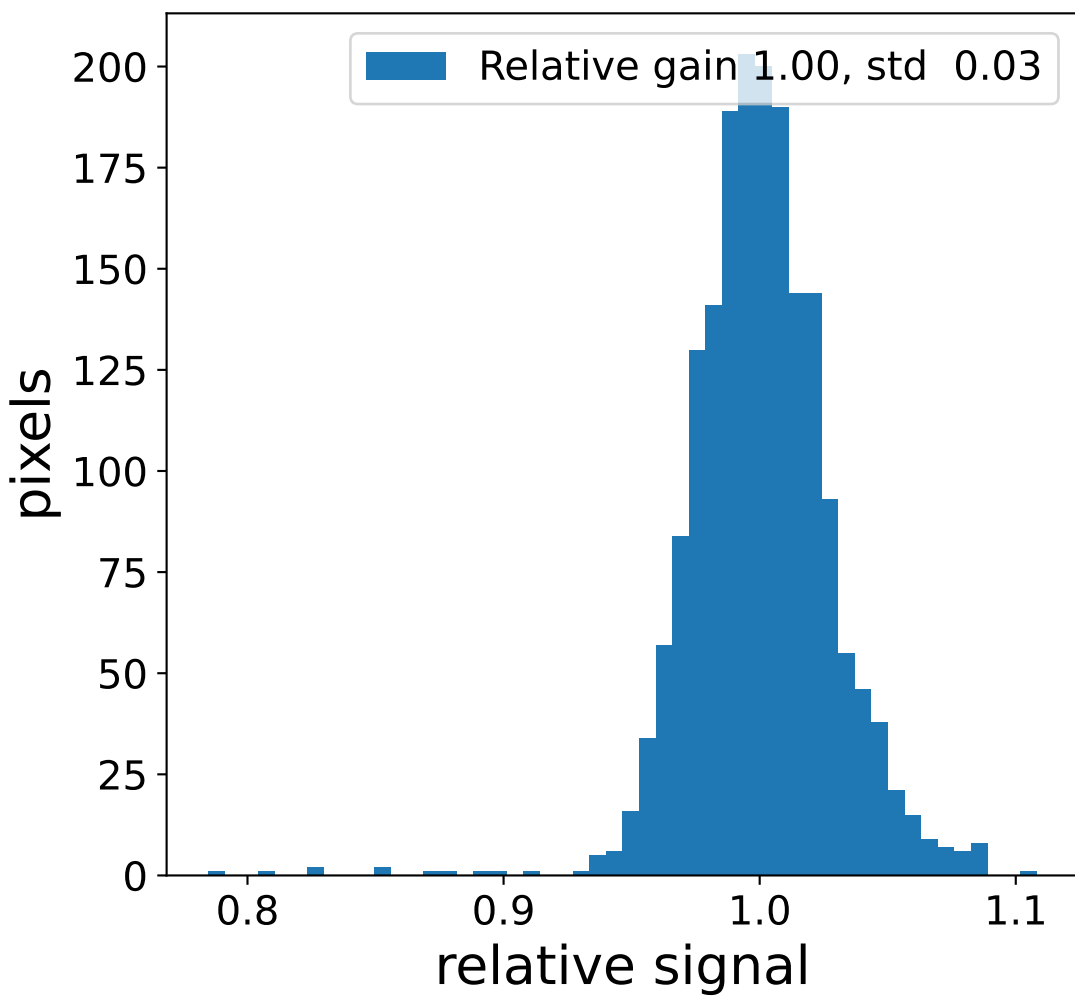

Run 5485

Run 5485

Run 5485 channel: HG

FF sample of 10000 events

pedestal sample of 10000 events

Run 5485 channel: LG

FF sample of 10000 events

pedestal sample of 10000 events