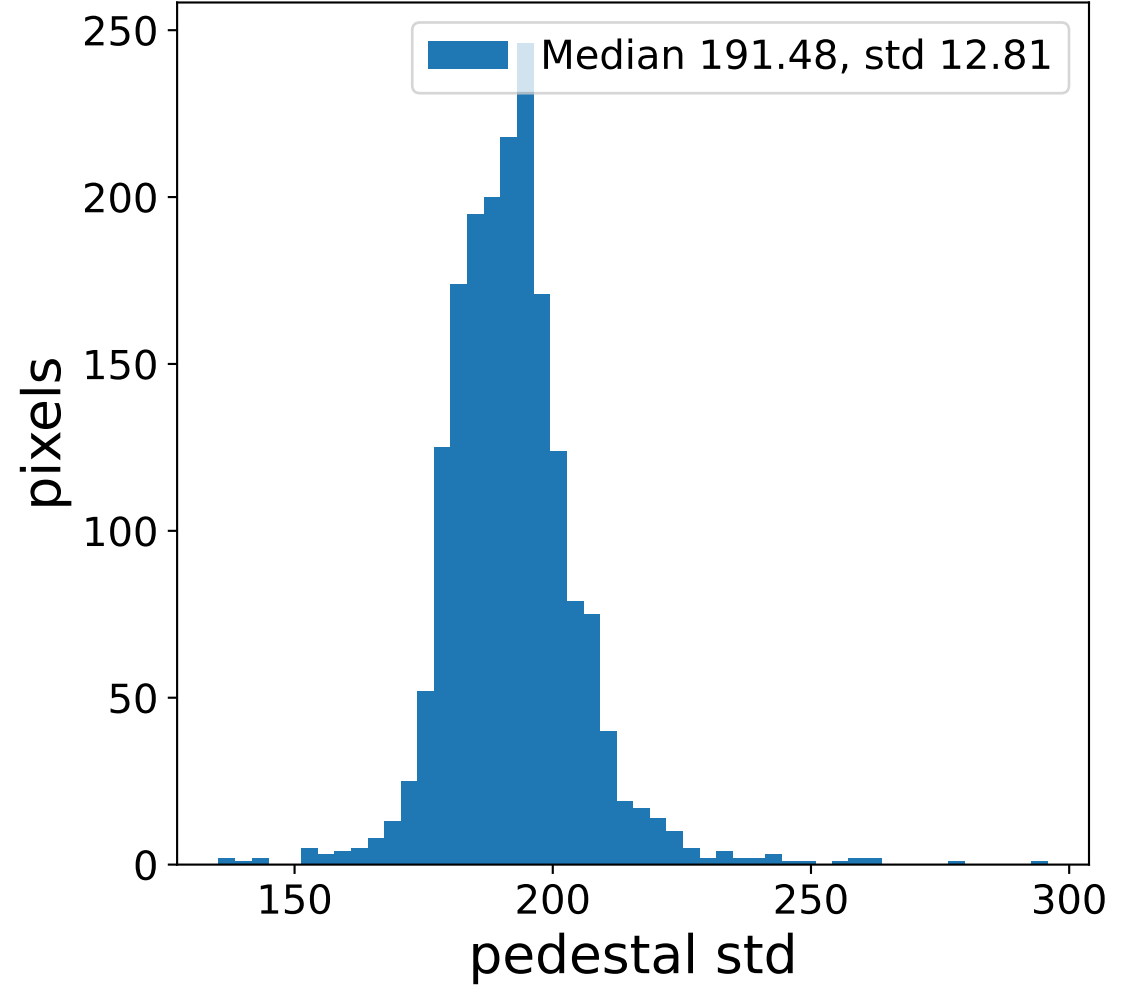

Run 5485

Run 5485

Run 5485 channel: HG

FF sample of 10000 events

pedestal sample of 10000 events

Run 5485 channel: LG

FF sample of 10000 events

pedestal sample of 10000 events