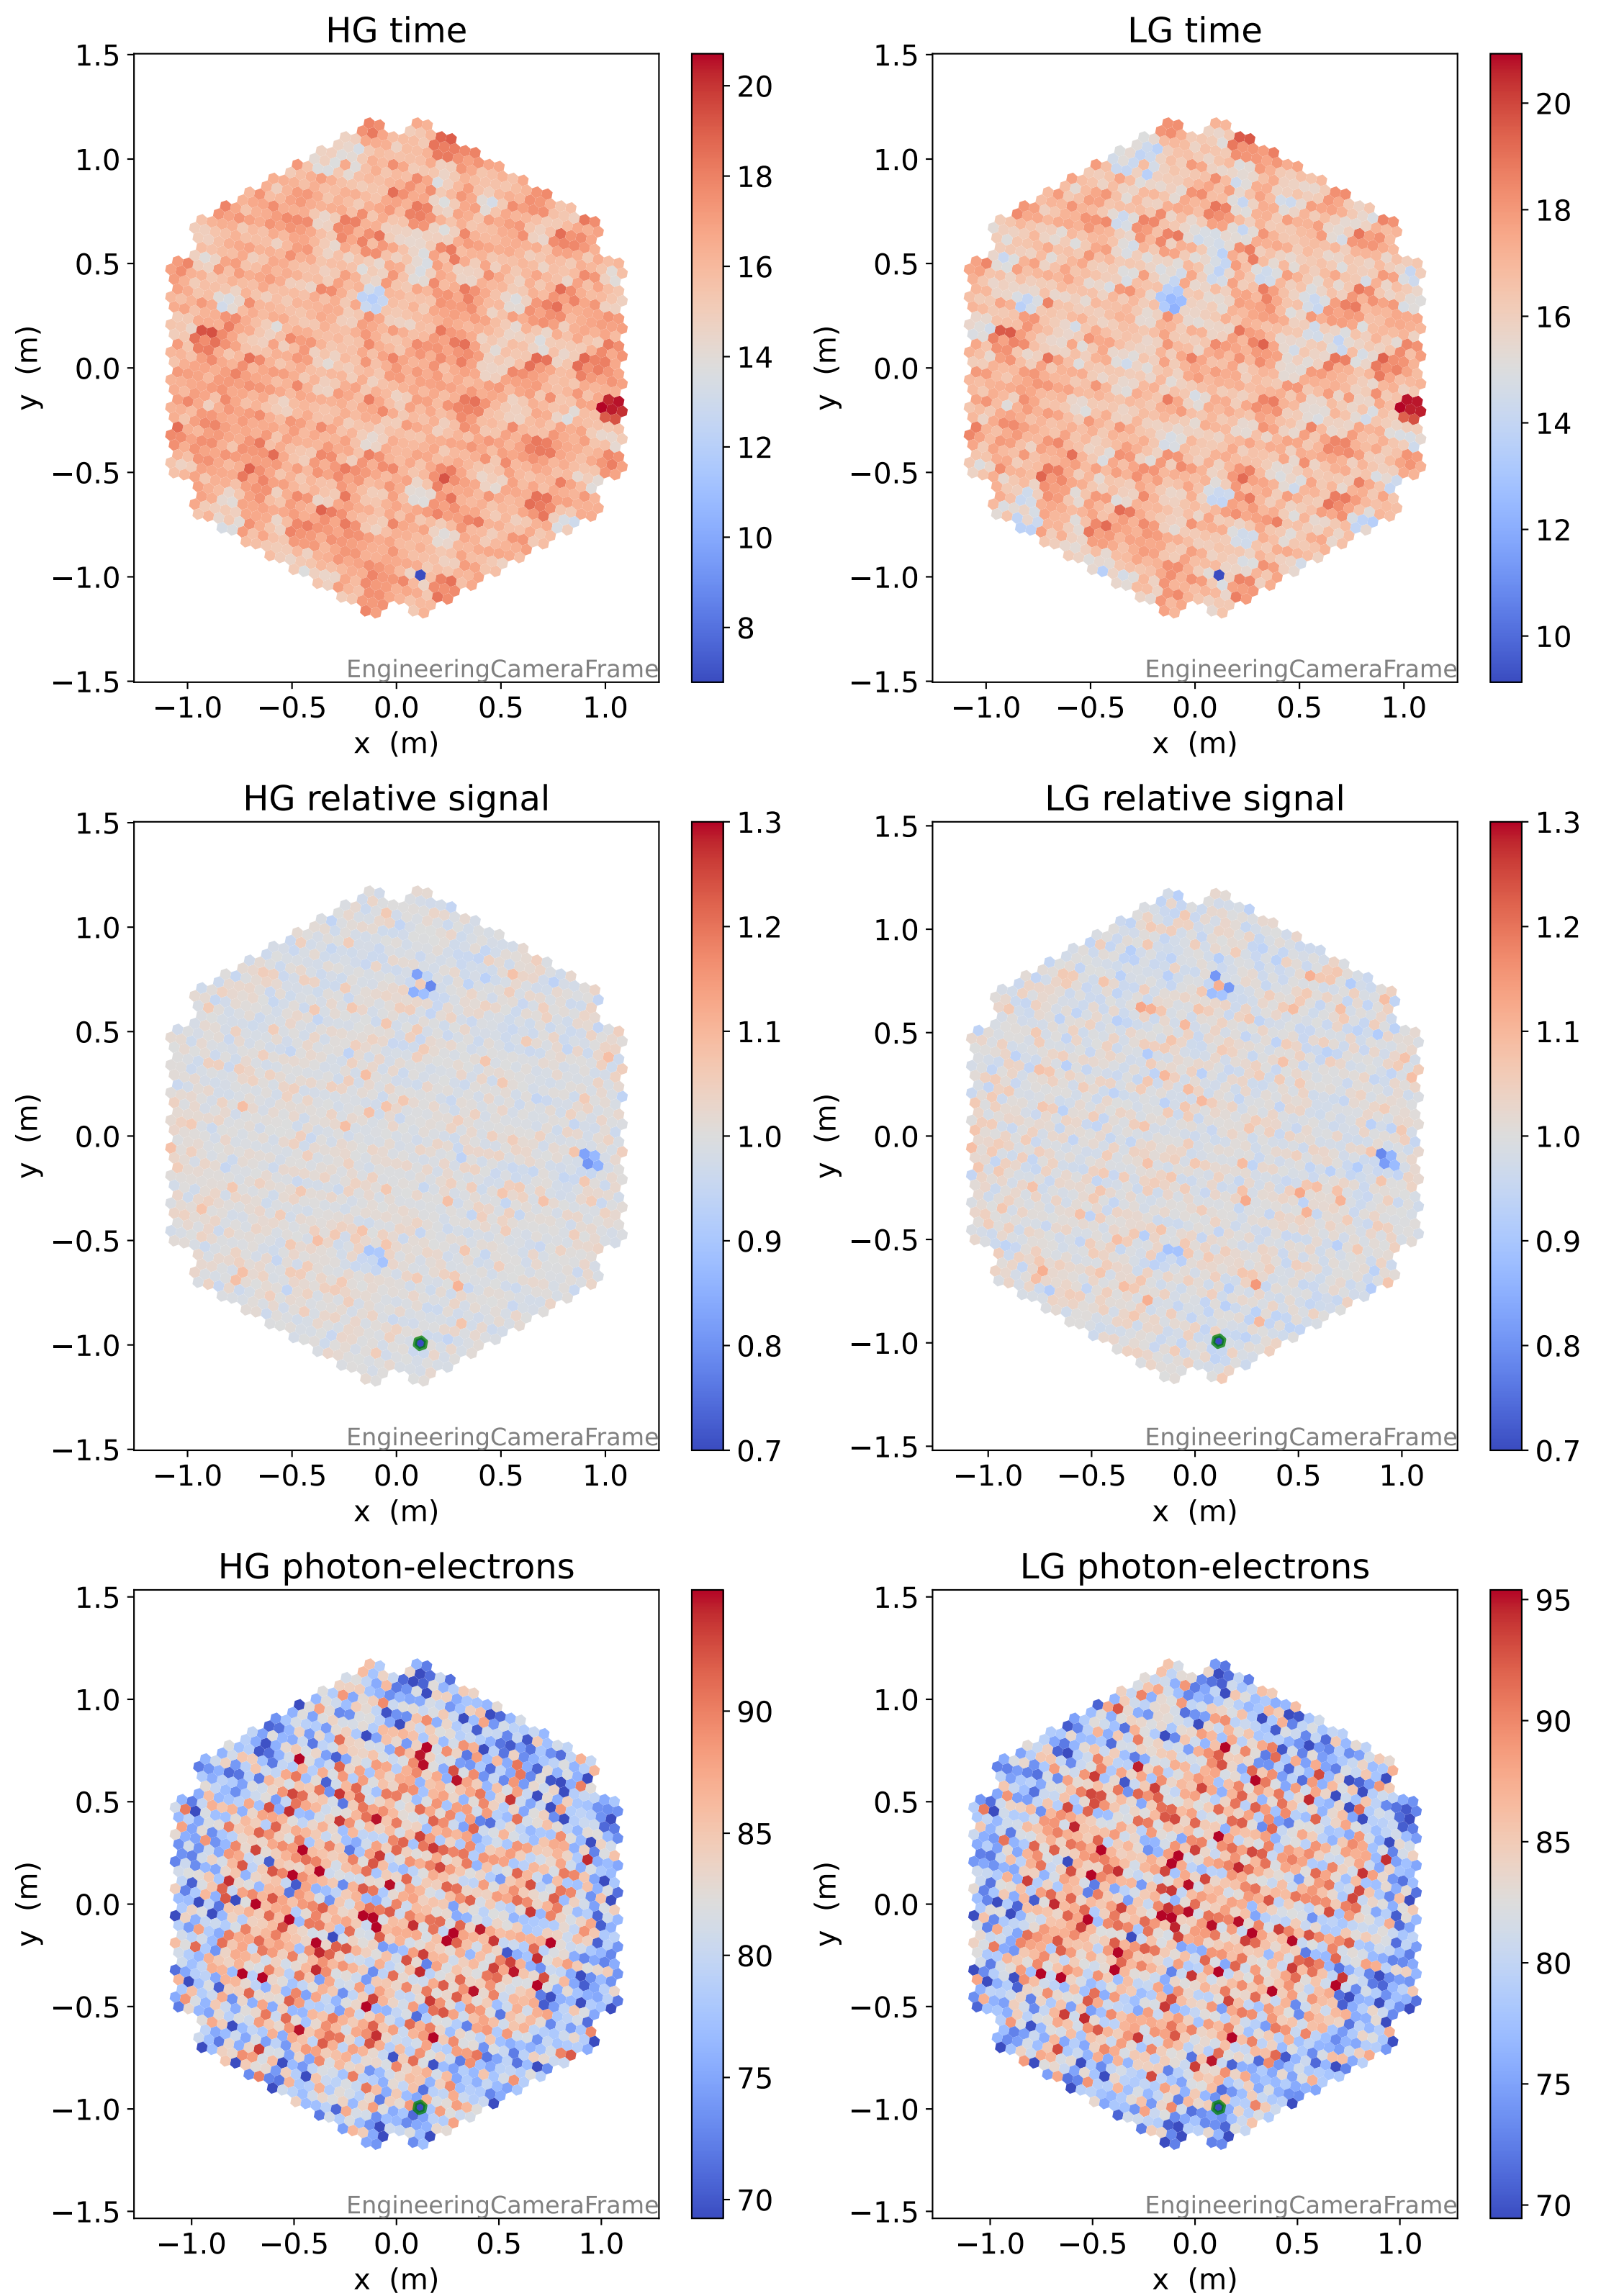

Run 5485

Run 5485

Run 5485 channel: HG

FF sample of 10000 events

pedestal sample of 10000 events

Run 5485 channel: LG

FF sample of 10000 events

pedestal sample of 10000 events