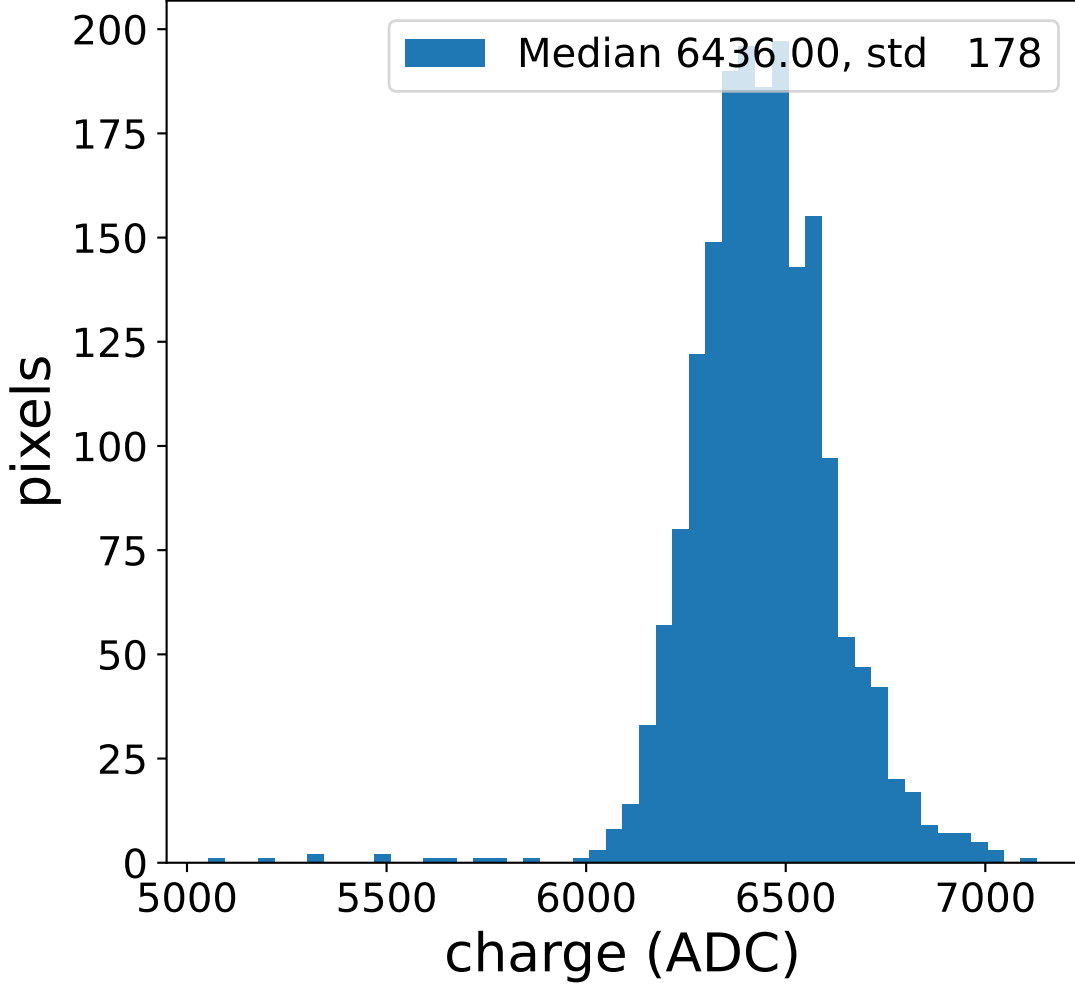

Run 5485

Run 5485

Run 5485 channel: HG

FF sample of 10000 events

pedestal sample of 10000 events

Run 5485 channel: LG

FF sample of 10000 events

pedestal sample of 10000 events