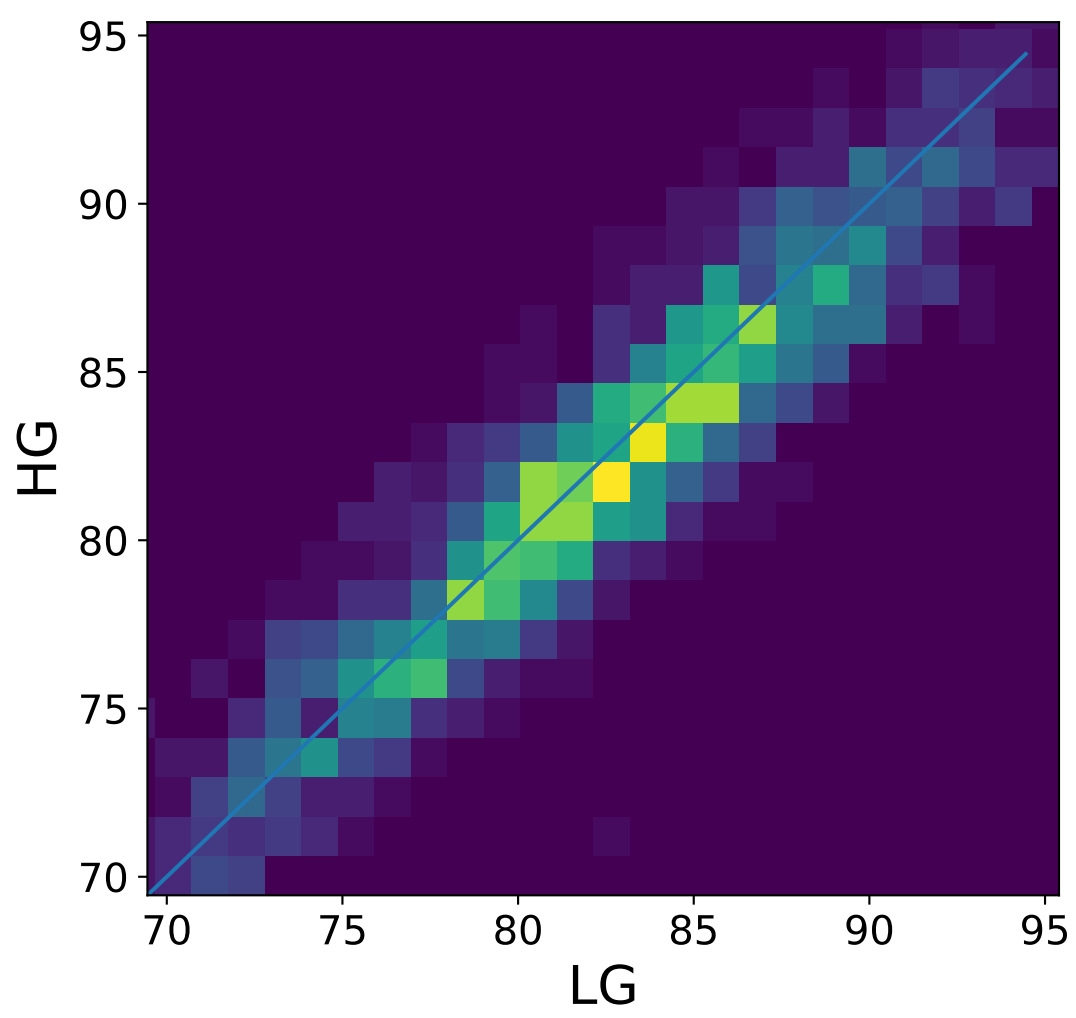

Run 5485

Run 5485

Run 5485 channel: HG

FF sample of 10000 events

pedestal sample of 10000 events

Run 5485 channel: LG

FF sample of 10000 events

pedestal sample of 10000 events