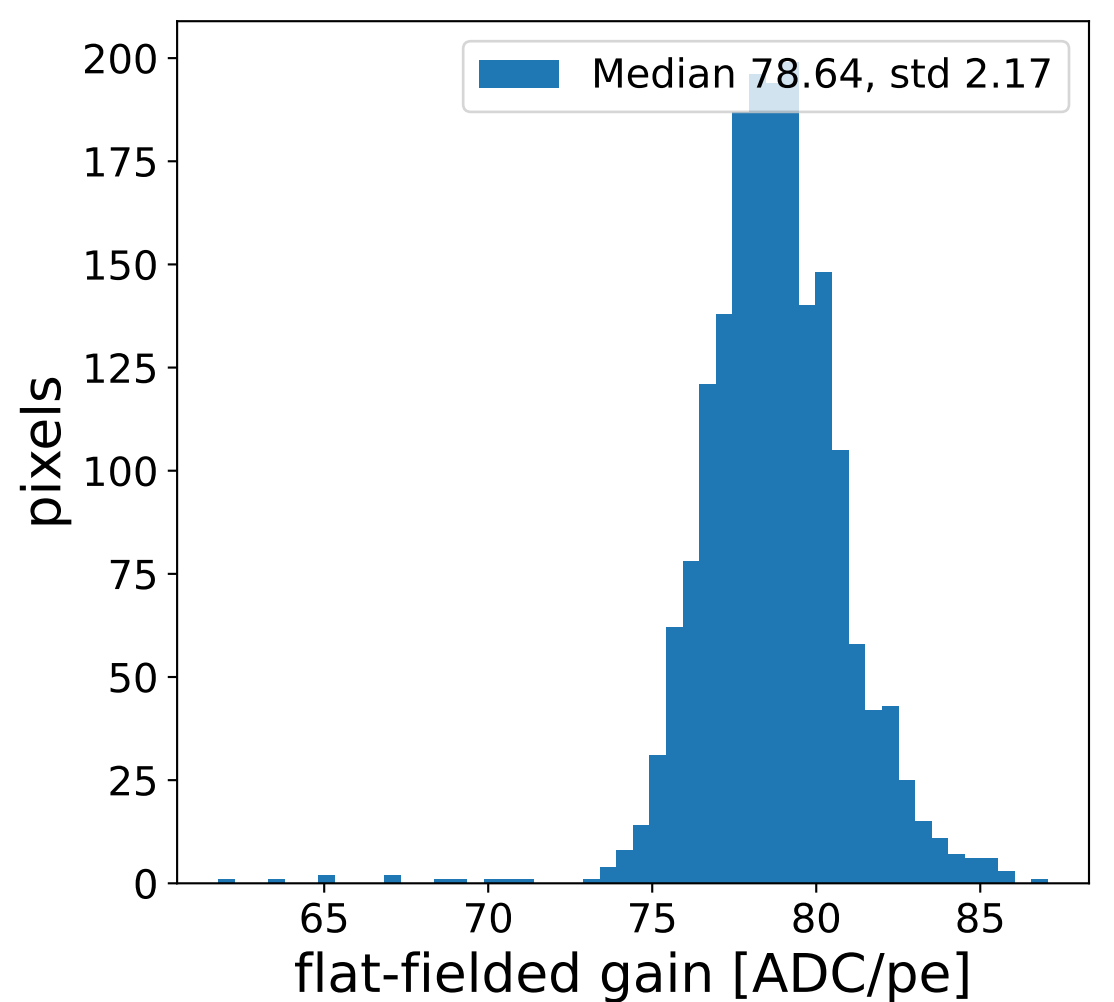

Run 5485

Run 5485

Run 5485 channel: HG

FF sample of 10000 events

pedestal sample of 10000 events

Run 5485 channel: LG

FF sample of 10000 events

pedestal sample of 10000 events