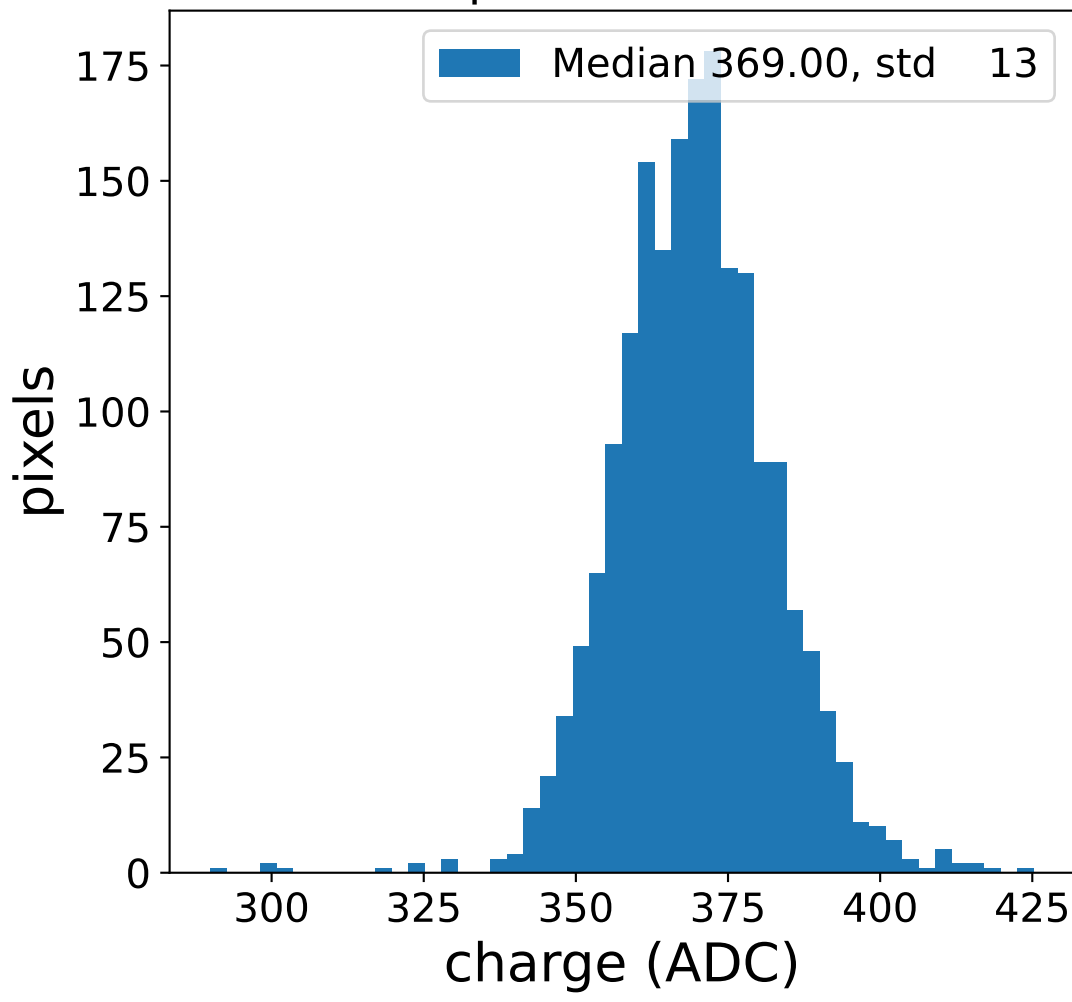

Run 5485

Run 5485

Run 5485 channel: HG

FF sample of 10000 events

pedestal sample of 10000 events

Run 5485 channel: LG

FF sample of 10000 events

pedestal sample of 10000 events