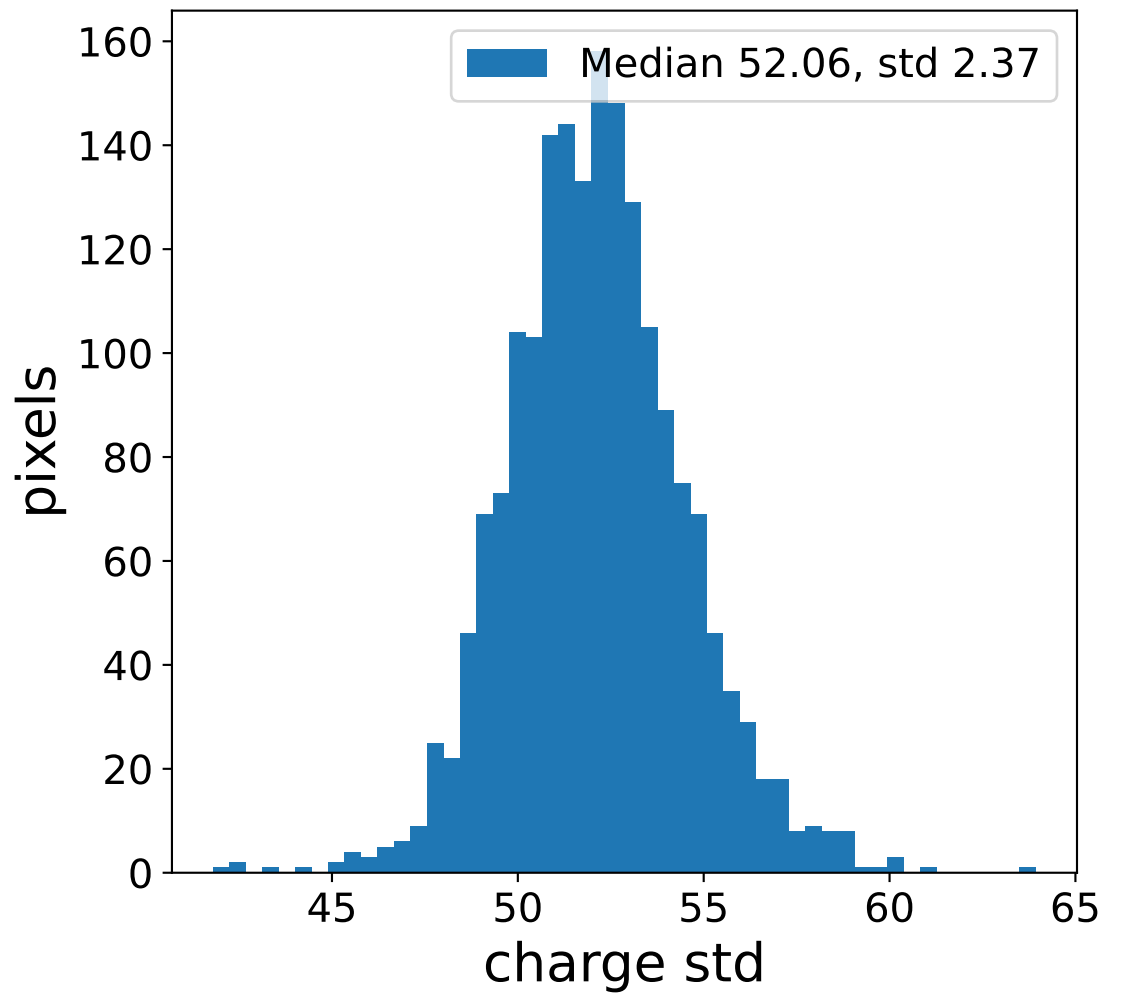

Run 5485

Run 5485

Run 5485 channel: HG

FF sample of 10000 events

pedestal sample of 10000 events

Run 5485 channel: LG

FF sample of 10000 events

pedestal sample of 10000 events