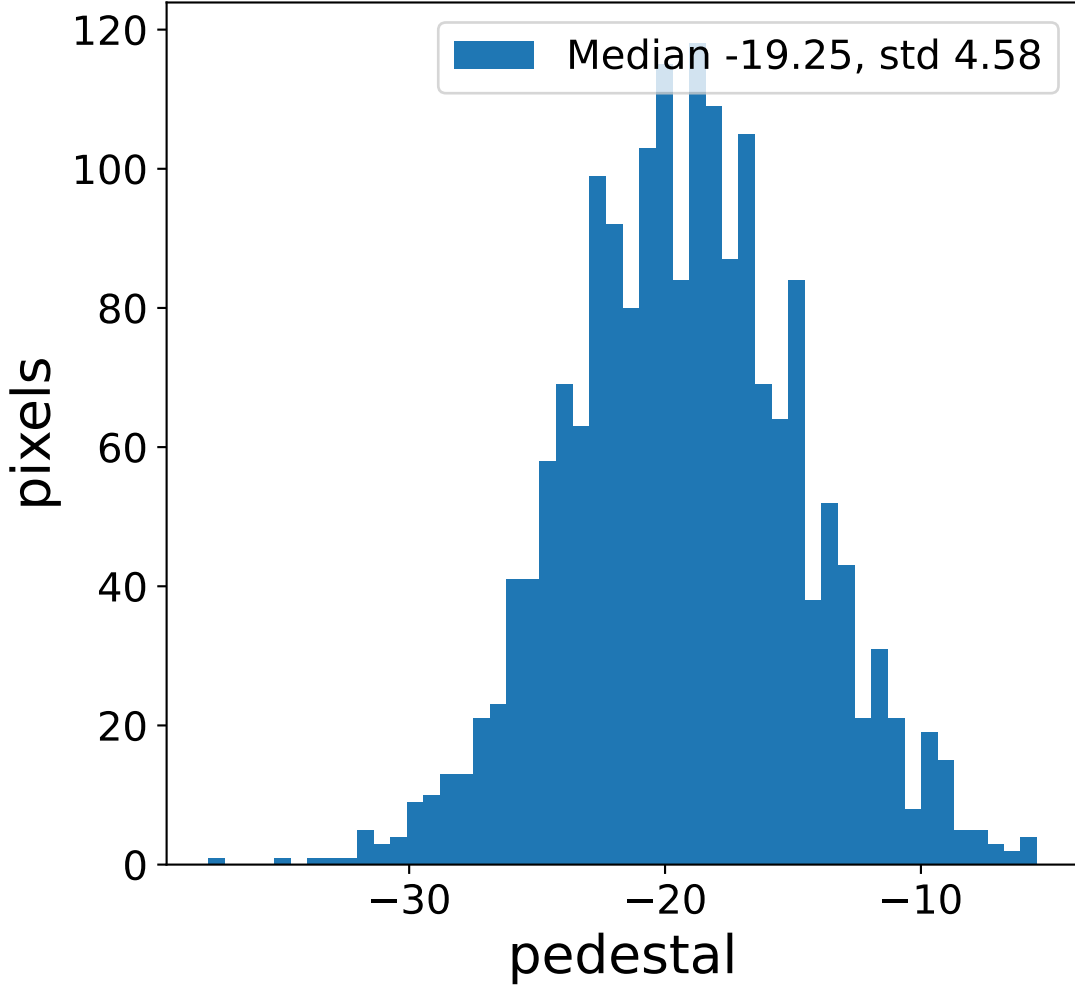

Run 5485

Run 5485

Run 5485 channel: HG

FF sample of 10000 events

pedestal sample of 10000 events

Run 5485 channel: LG

FF sample of 10000 events

pedestal sample of 10000 events