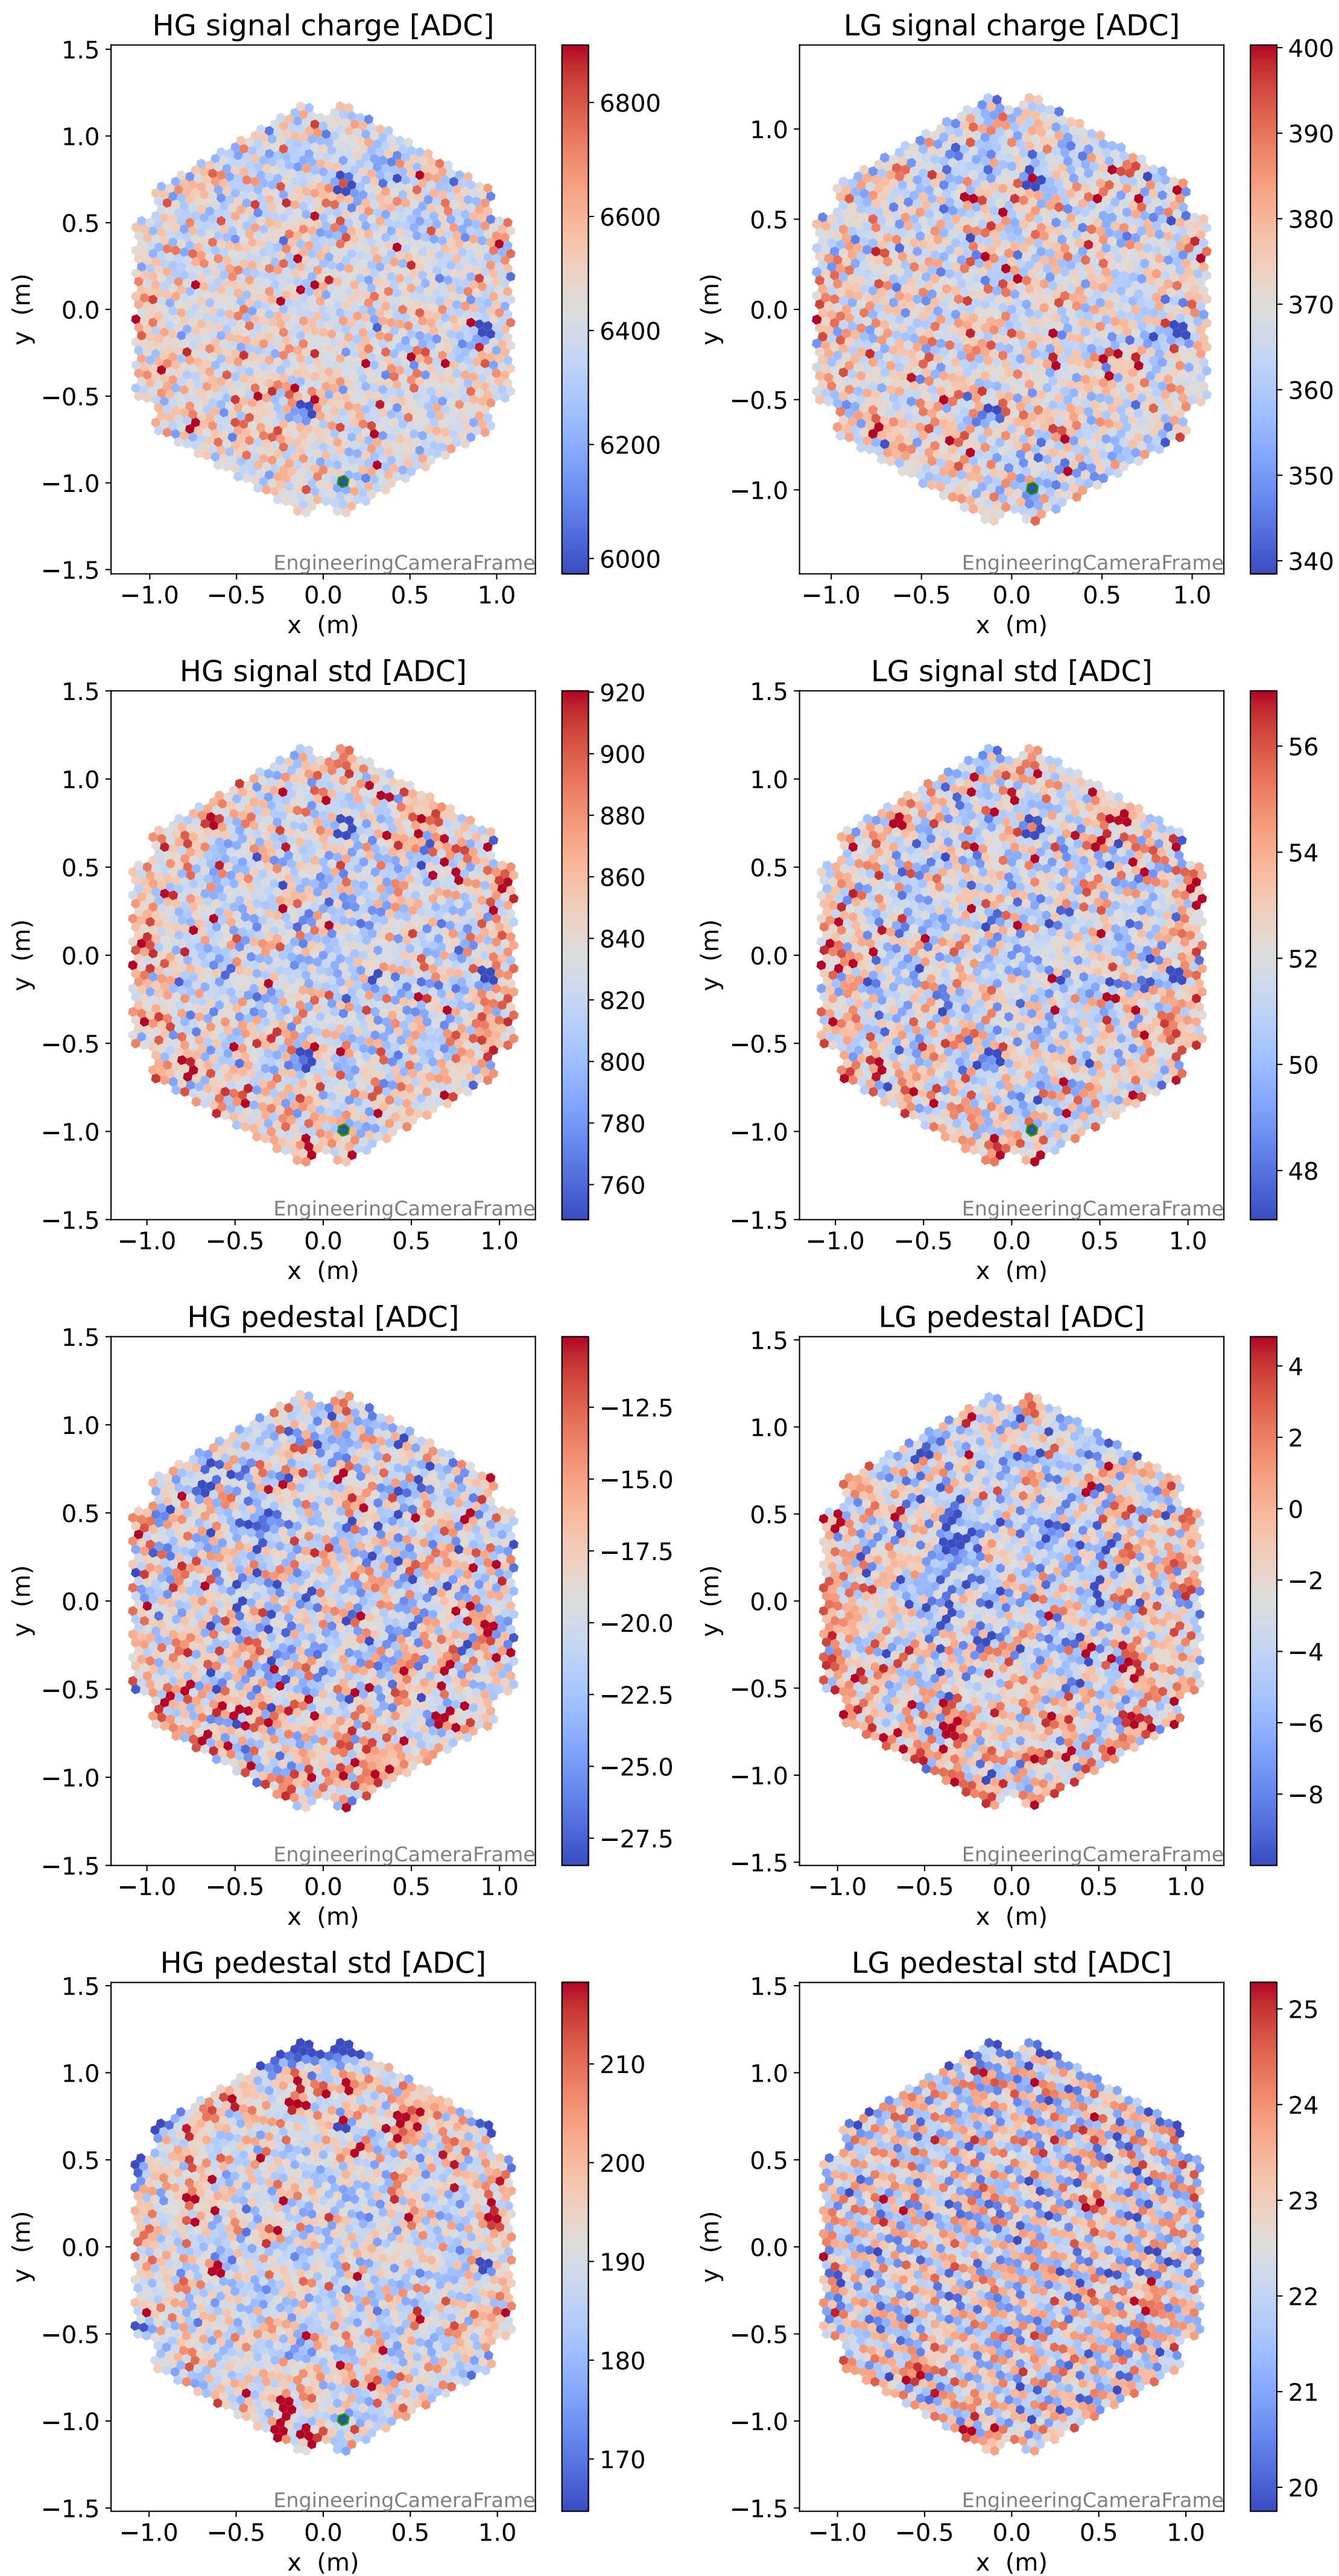

Run 5485

Run 5485

Run 5485 channel: HG

FF sample of 10000 events

pedestal sample of 10000 events

Run 5485 channel: LG

FF sample of 10000 events

pedestal sample of 10000 events