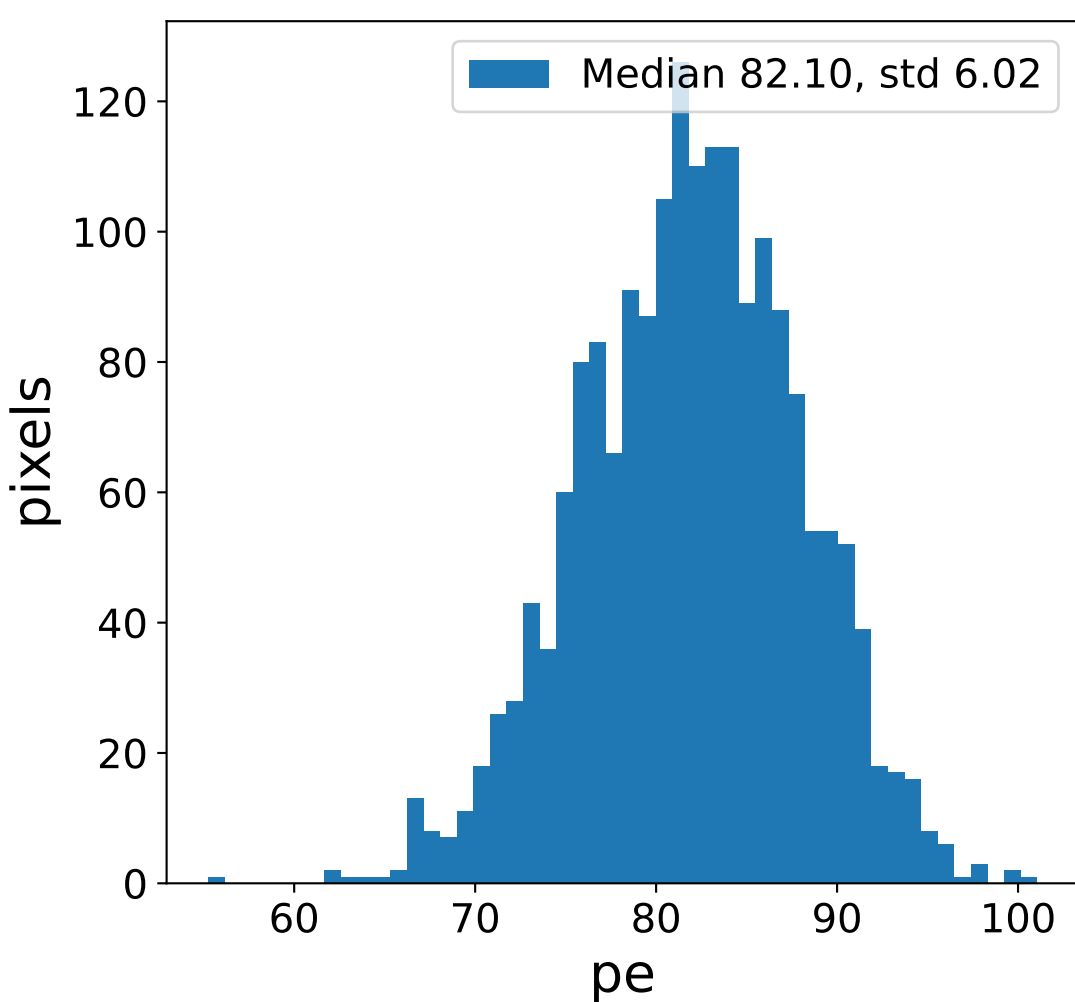

Run 5485

Run 5485

Run 5485 channel: HG

FF sample of 10000 events

pedestal sample of 10000 events

Run 5485 channel: LG

FF sample of 10000 events

pedestal sample of 10000 events