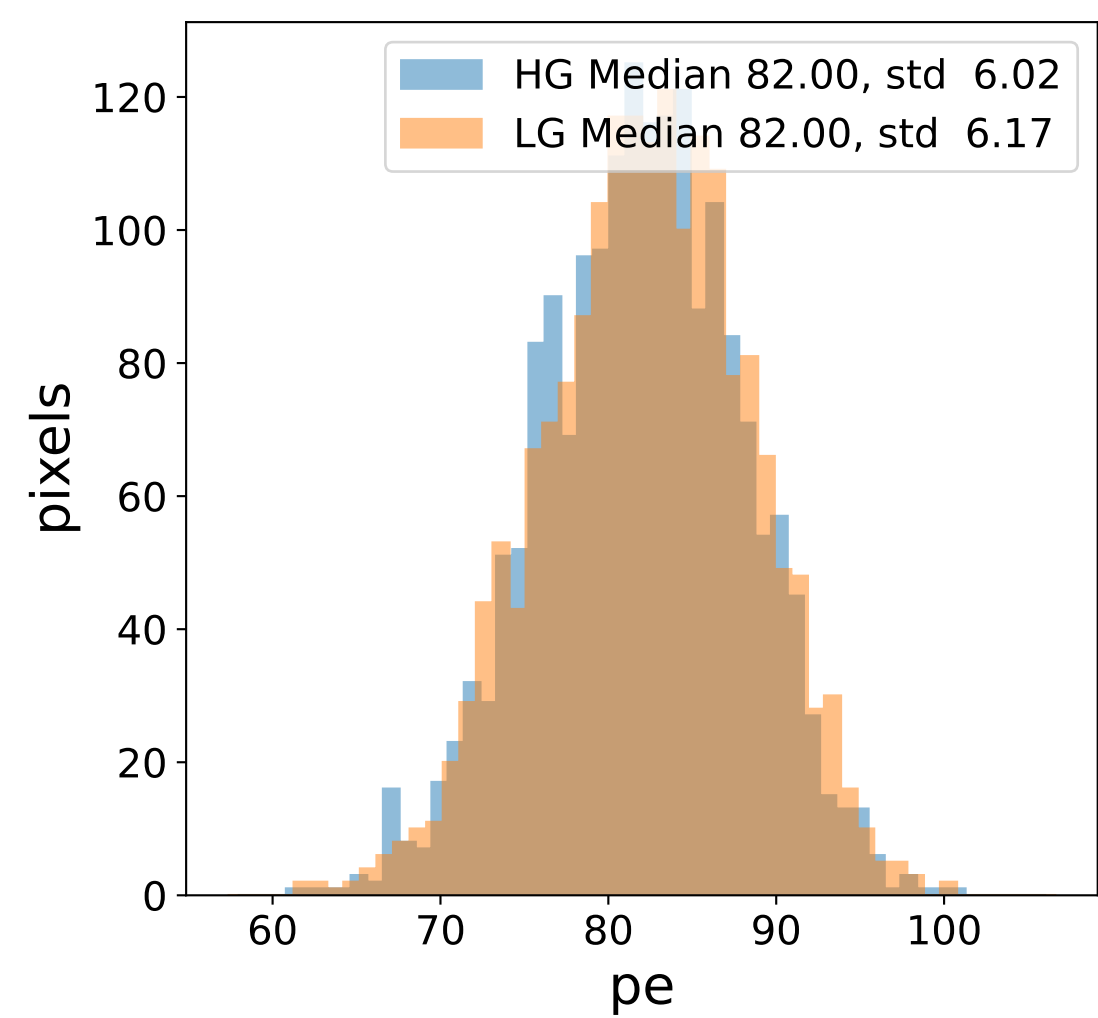

Run 5485

Run 5485

Run 5485 channel: HG

FF sample of 10000 events

pedestal sample of 10000 events

Run 5485 channel: LG

FF sample of 10000 events

pedestal sample of 10000 events