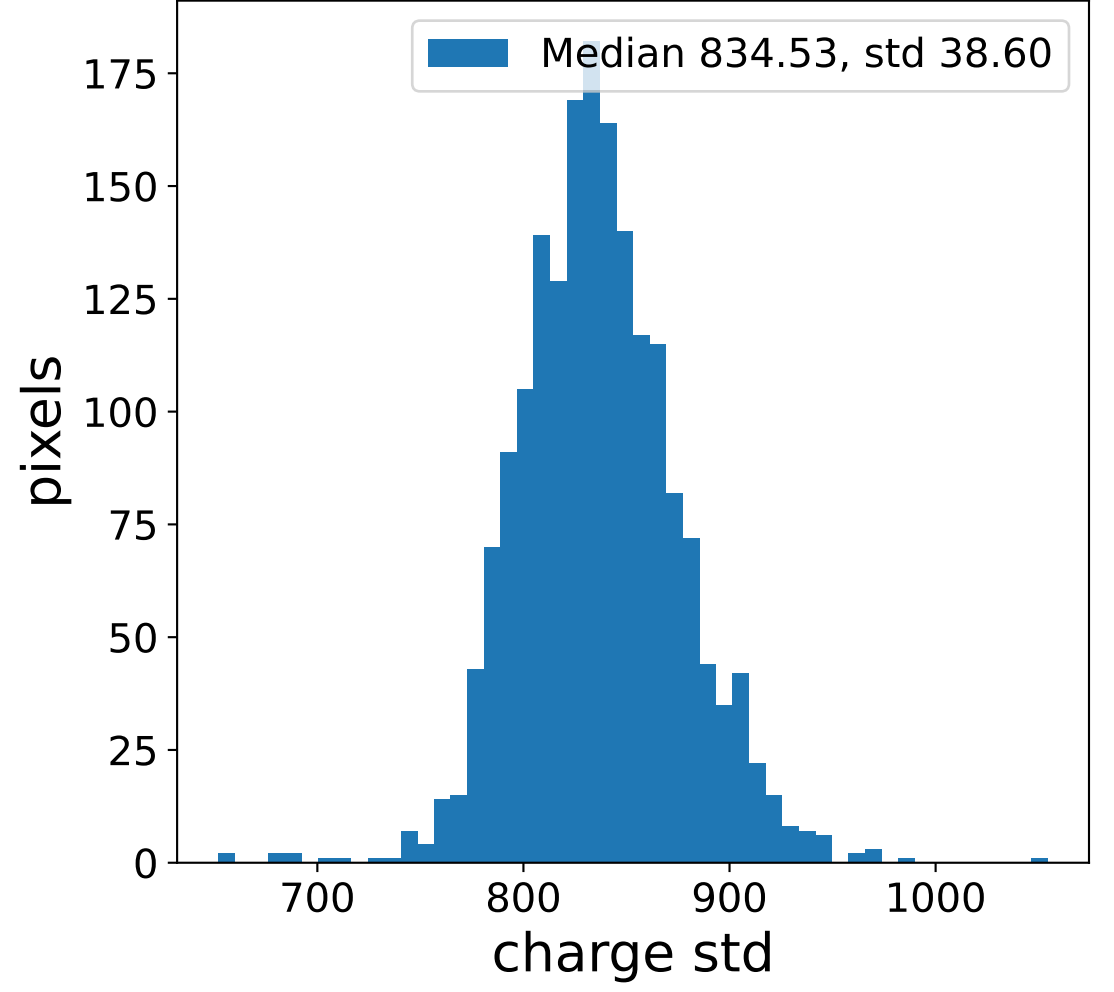

Run 5485

Run 5485

Run 5485 channel: HG

FF sample of 10000 events

pedestal sample of 10000 events

Run 5485 channel: LG

FF sample of 10000 events

pedestal sample of 10000 events