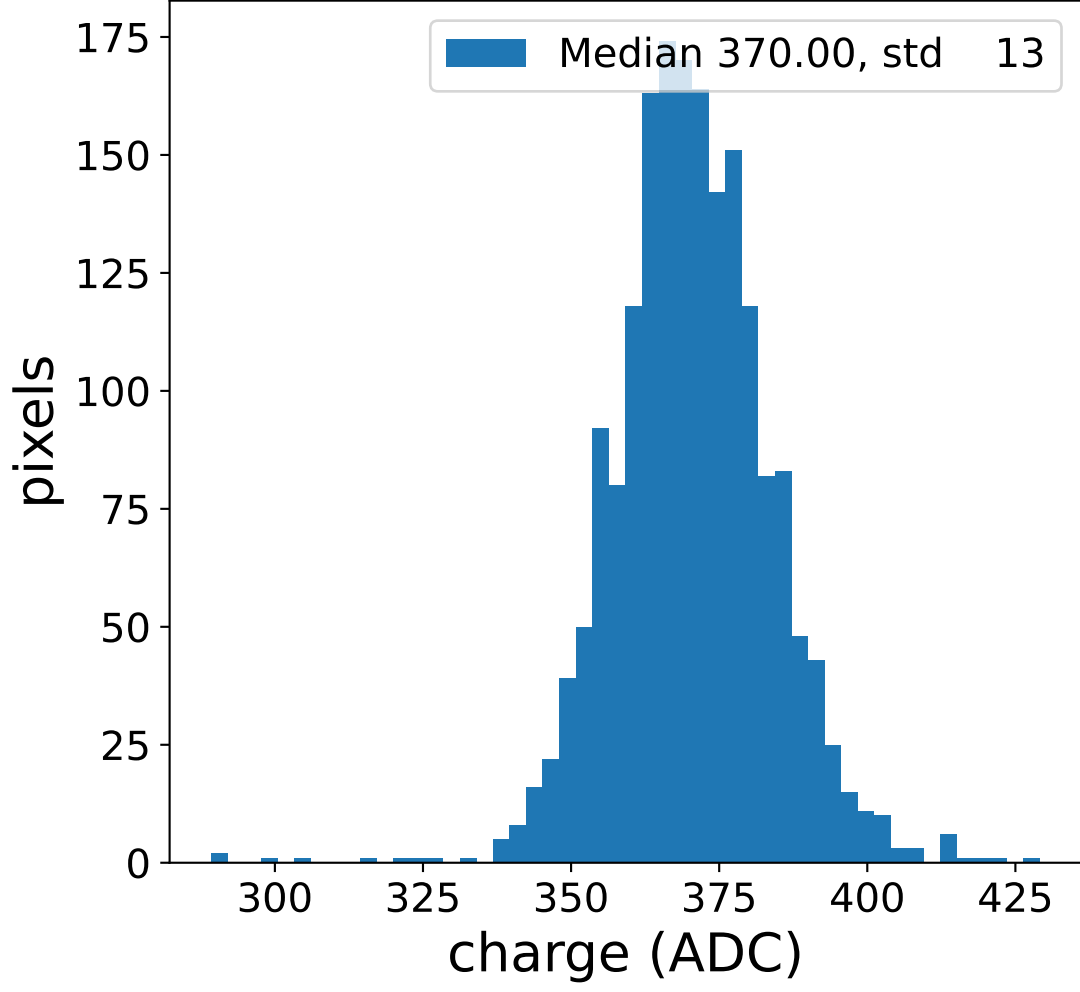

Run 5519 channel: LG

FF sample of 10000 events