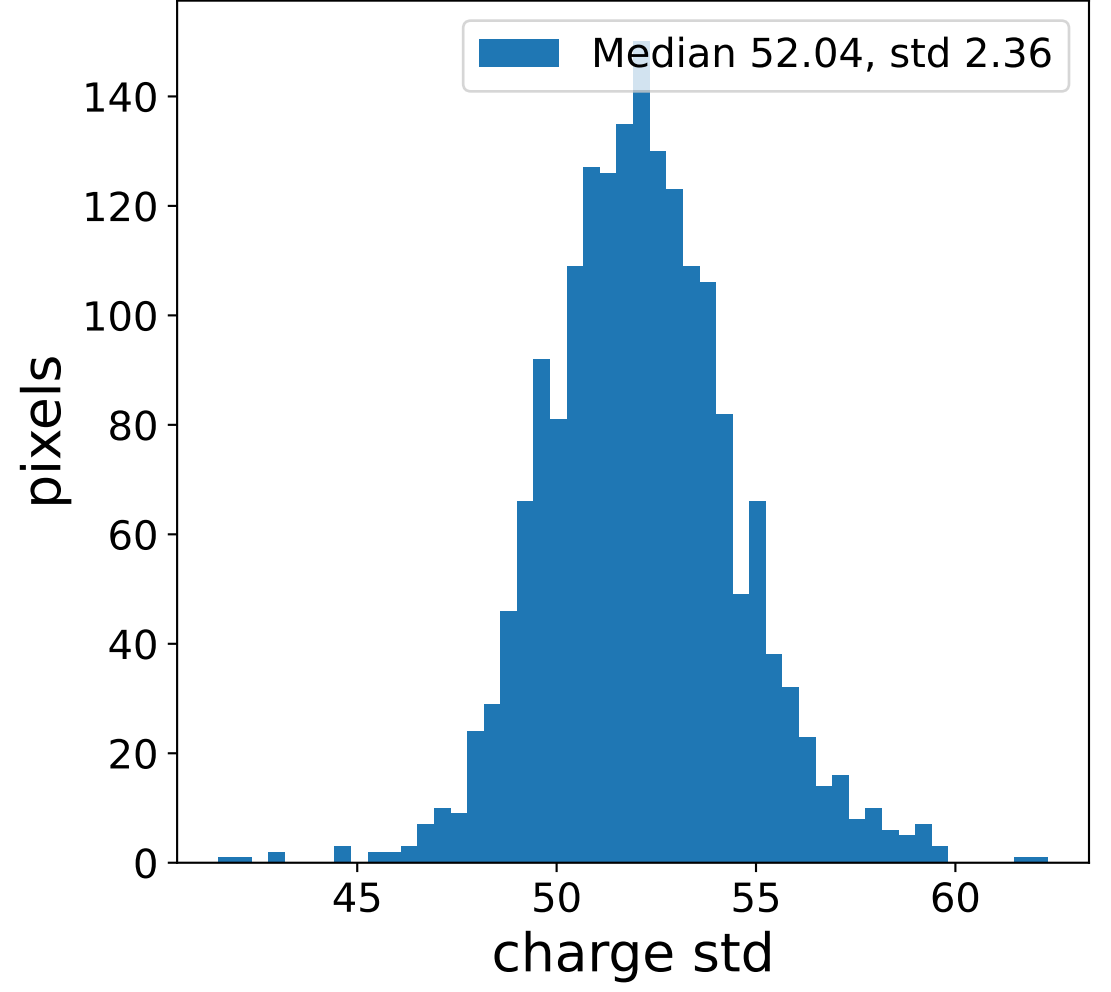

Run 5519 channel: LG

FF sample of 10000 events