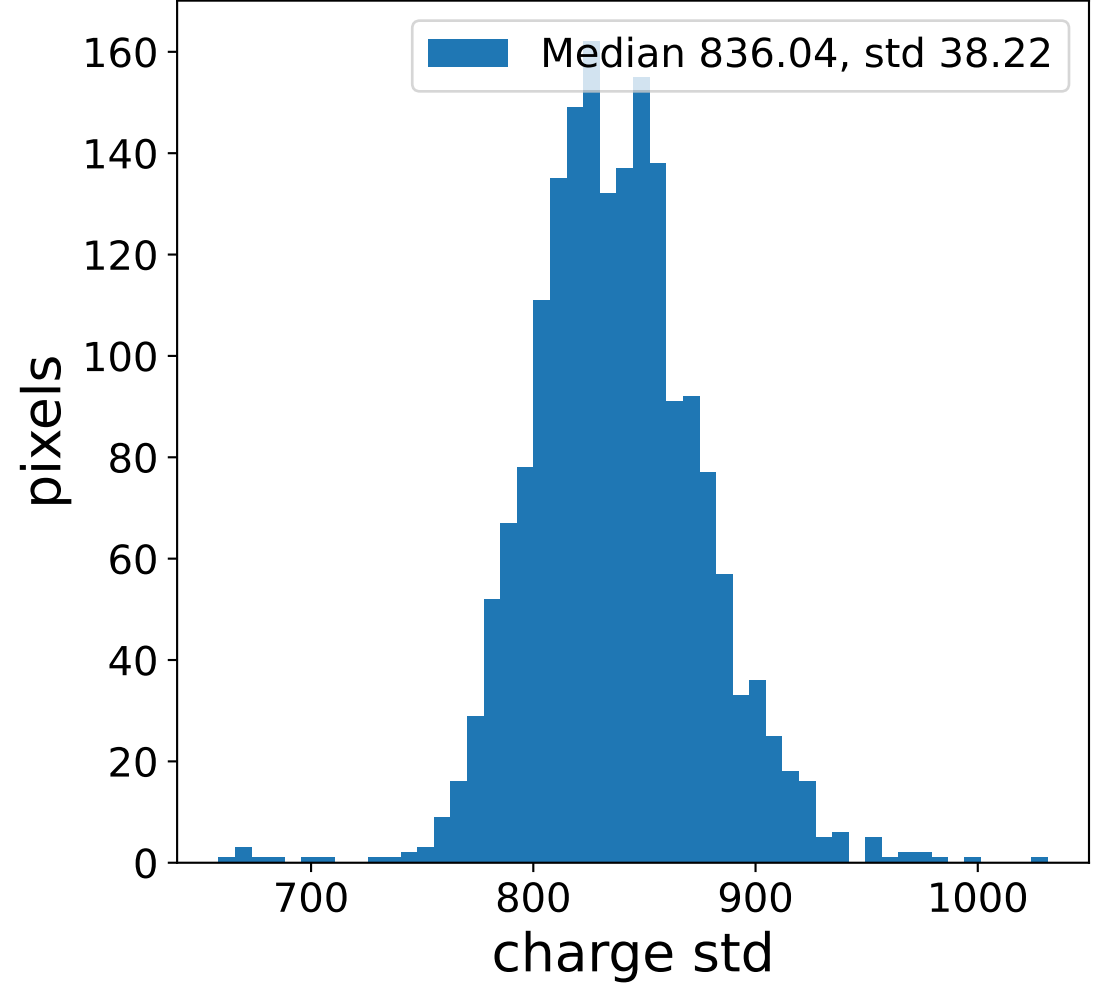

Run 5519 channel: HG

FF sample of 10000 events