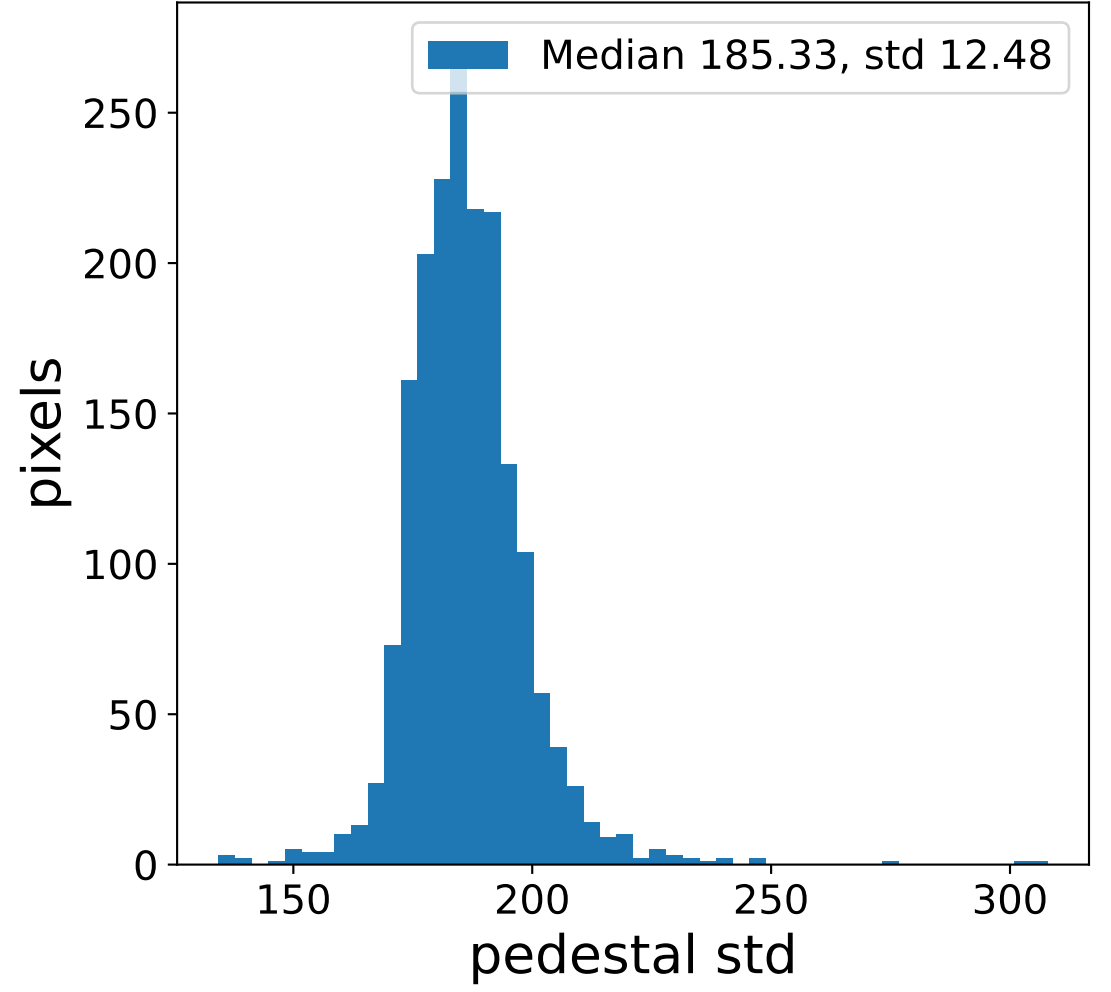

pedestal sample of 10000 events