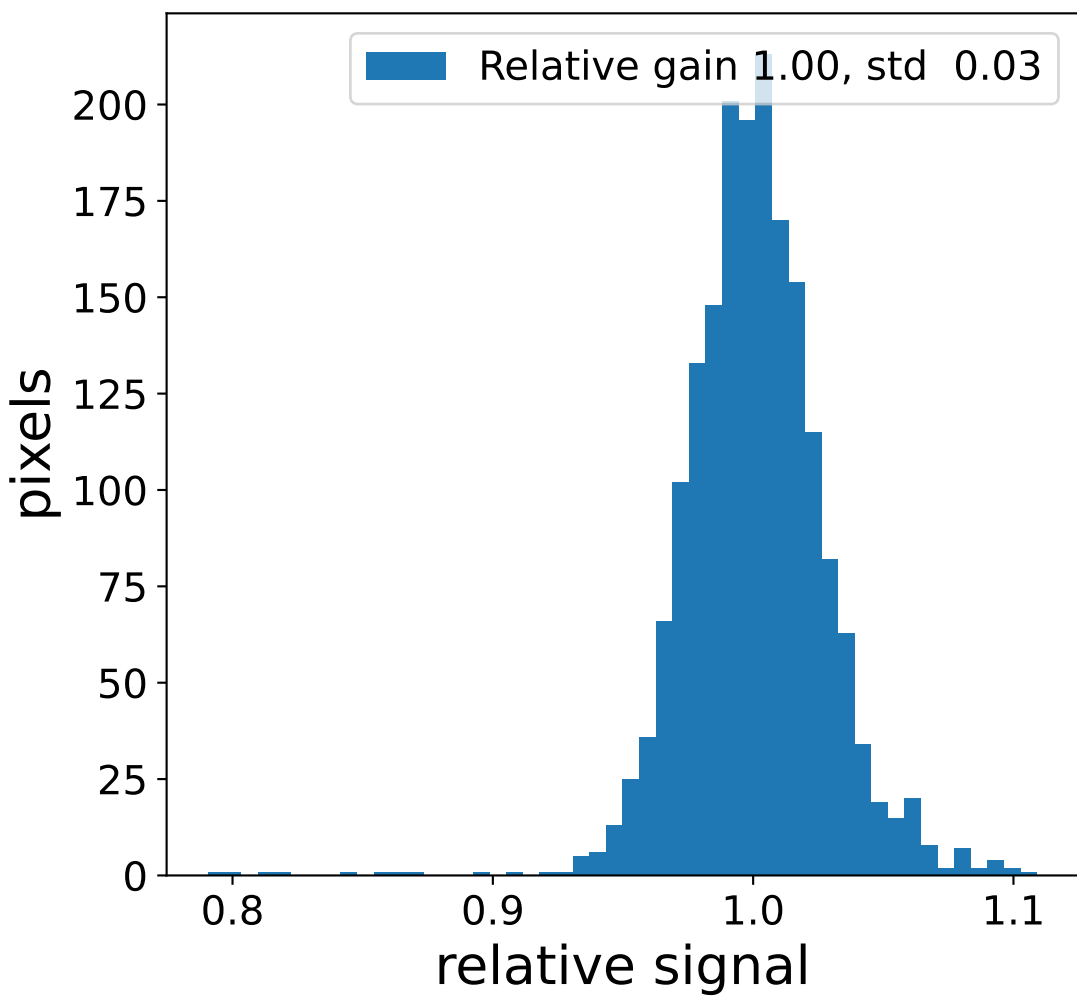

# Run 5519 channel: HG

FF sample of 10000 events

pedestal sample of 10000 events