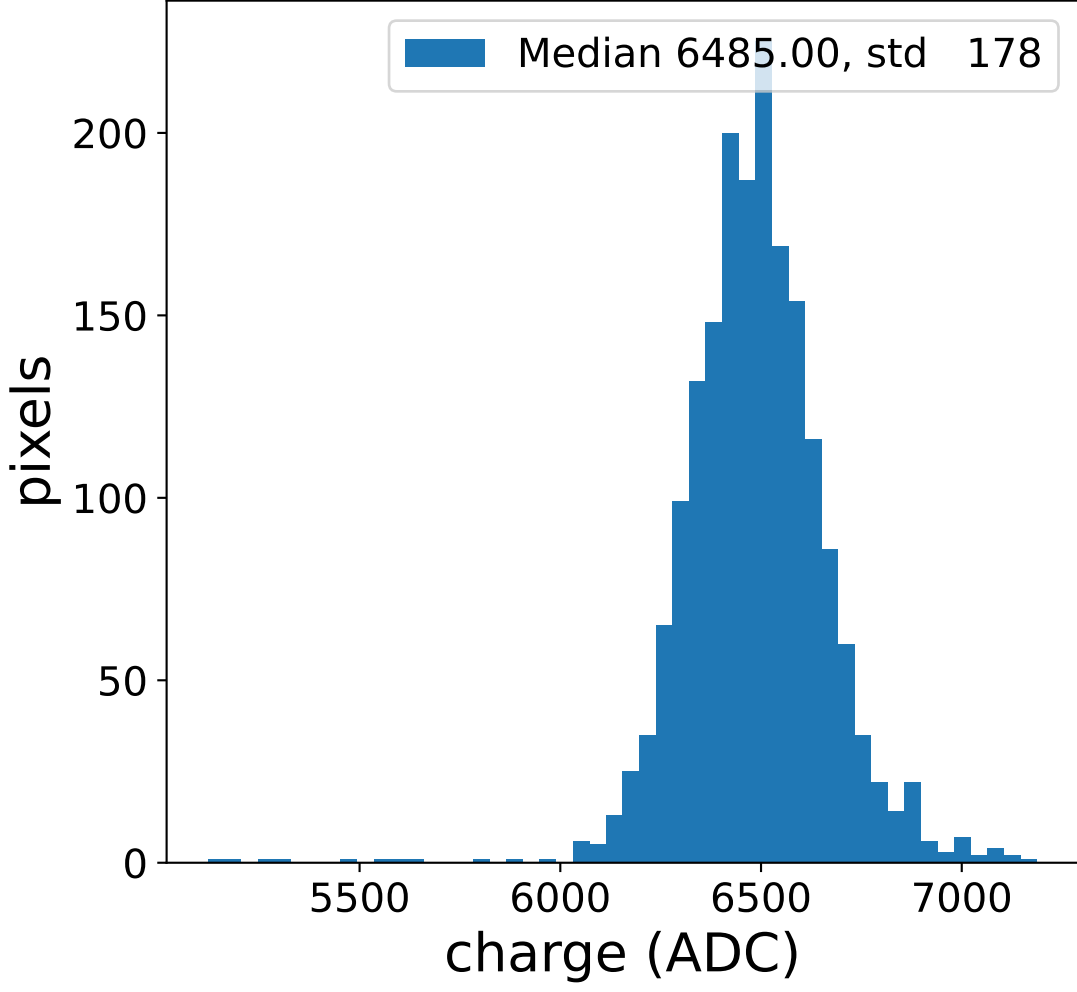

Run 5519 channel: HG

FF sample of 10000 events