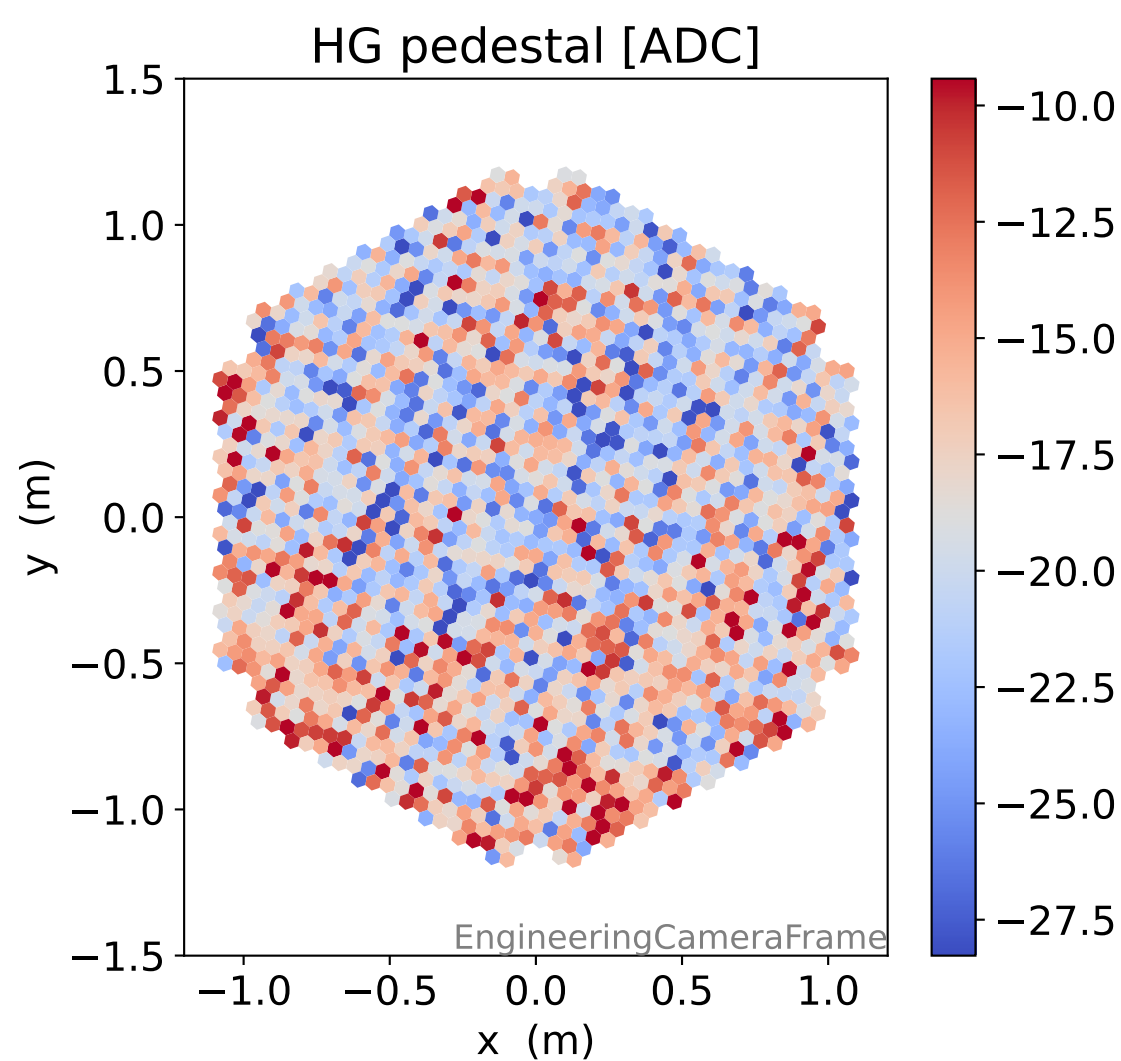

Run 5579

Run 5579

Run 5579 channel: HG

FF sample of 10000 events

pedestal sample of 10000 events

Run 5579 channel: LG

FF sample of 10000 events

pedestal sample of 10000 events