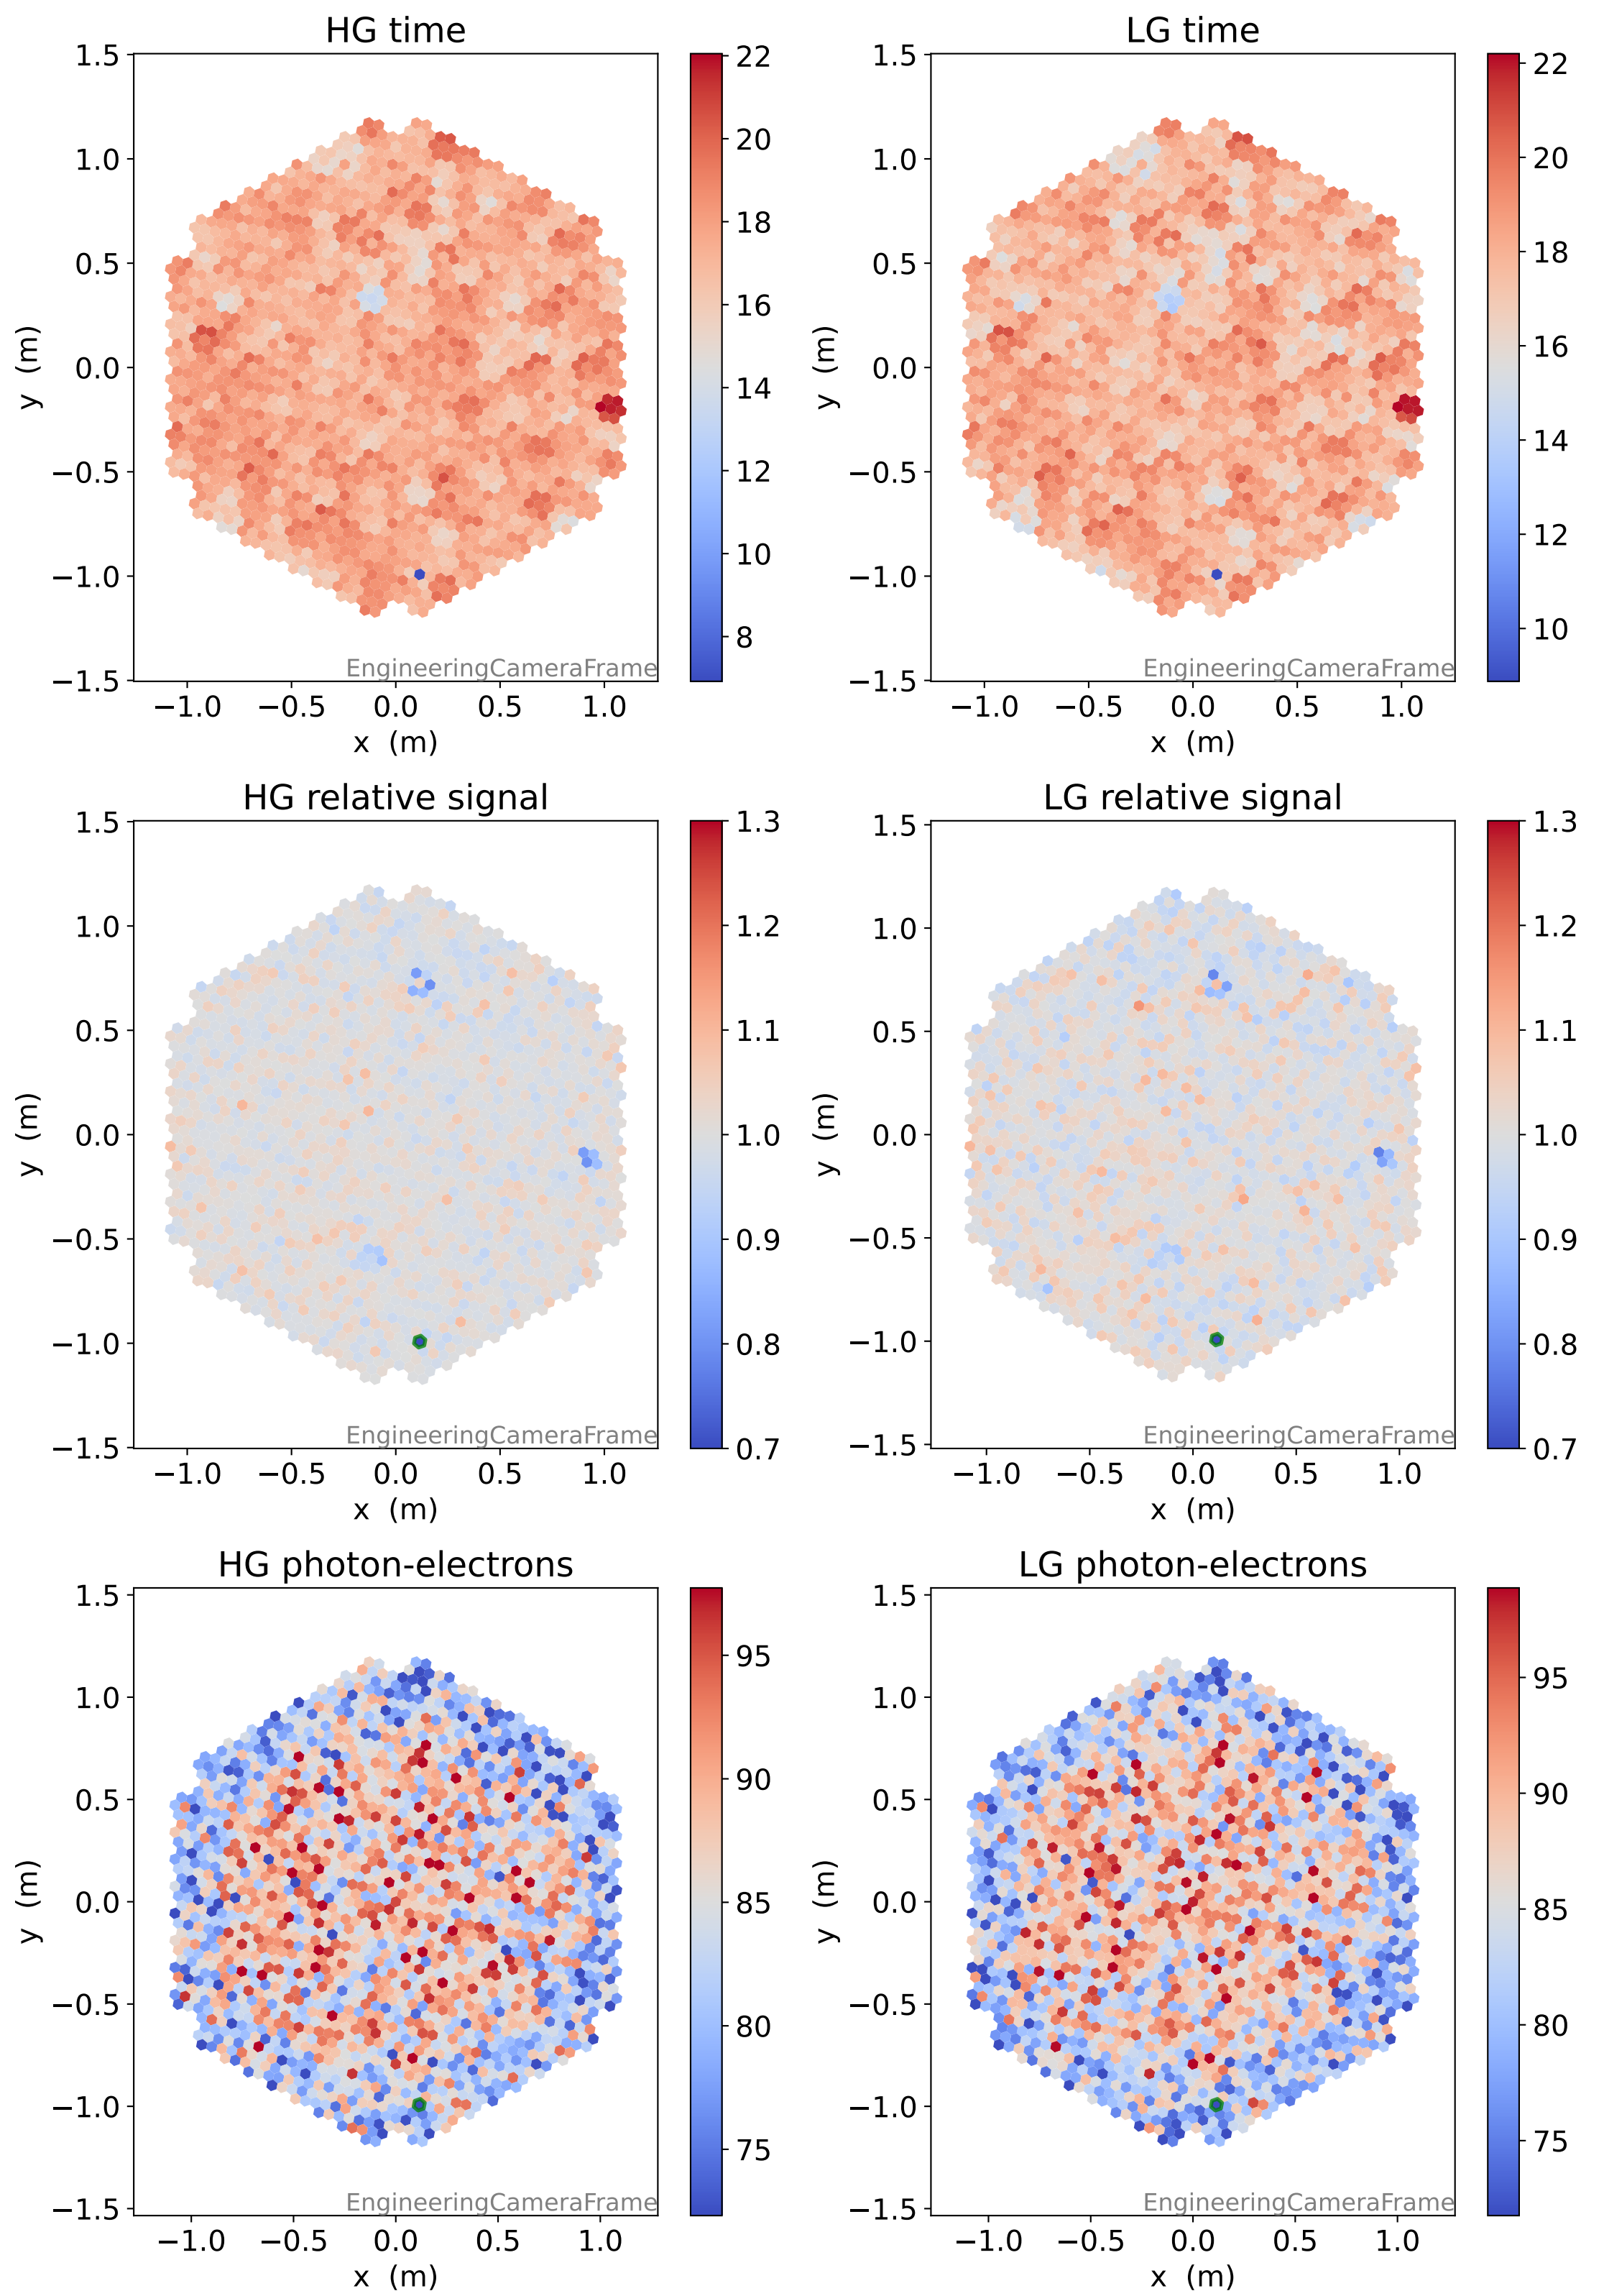

Run 5579

Run 5579

Run 5579 channel: HG

FF sample of 10000 events

pedestal sample of 10000 events

Run 5579 channel: LG

FF sample of 10000 events

pedestal sample of 10000 events