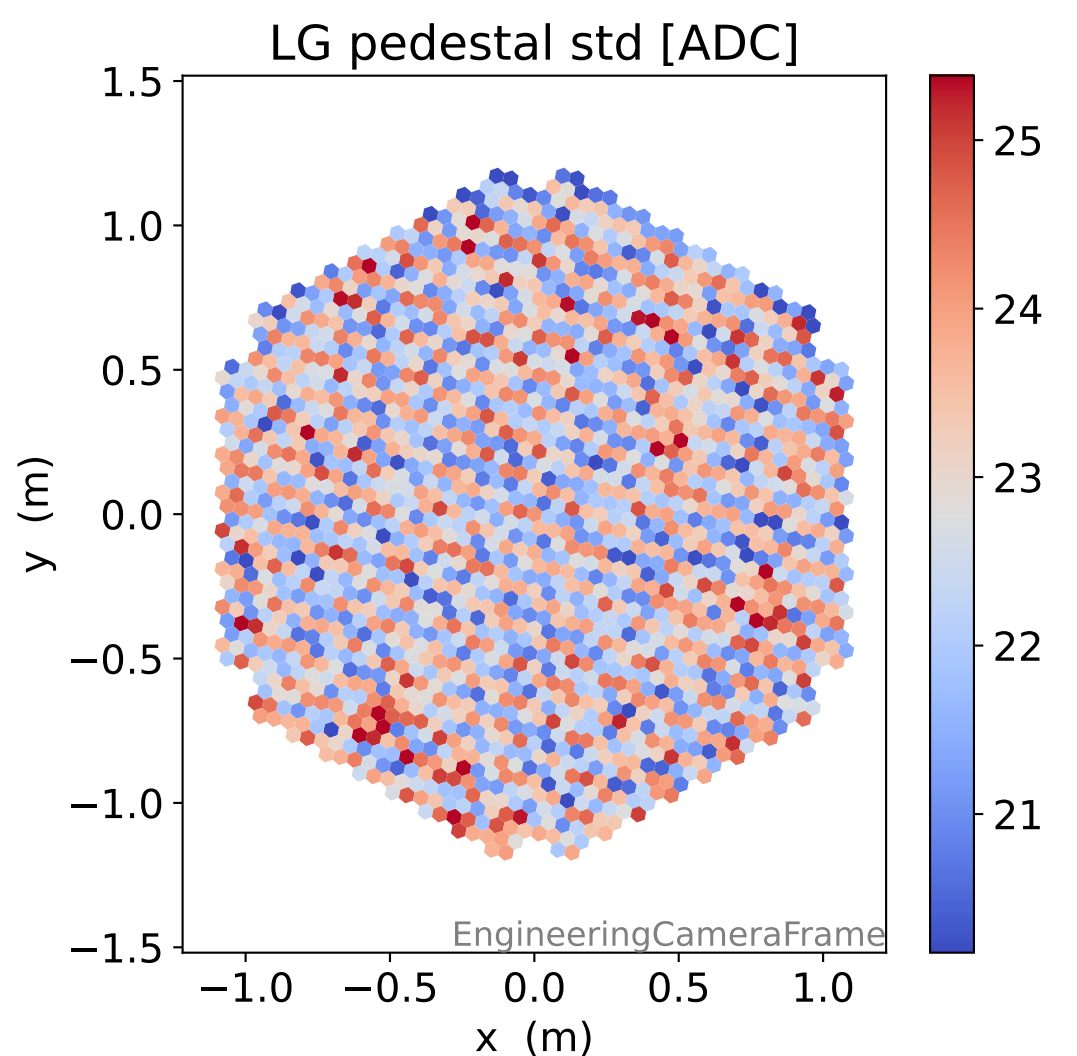

Run 5579

Run 5579

Run 5579 channel: HG

FF sample of 10000 events

pedestal sample of 10000 events

Run 5579 channel: LG

FF sample of 10000 events

pedestal sample of 10000 events