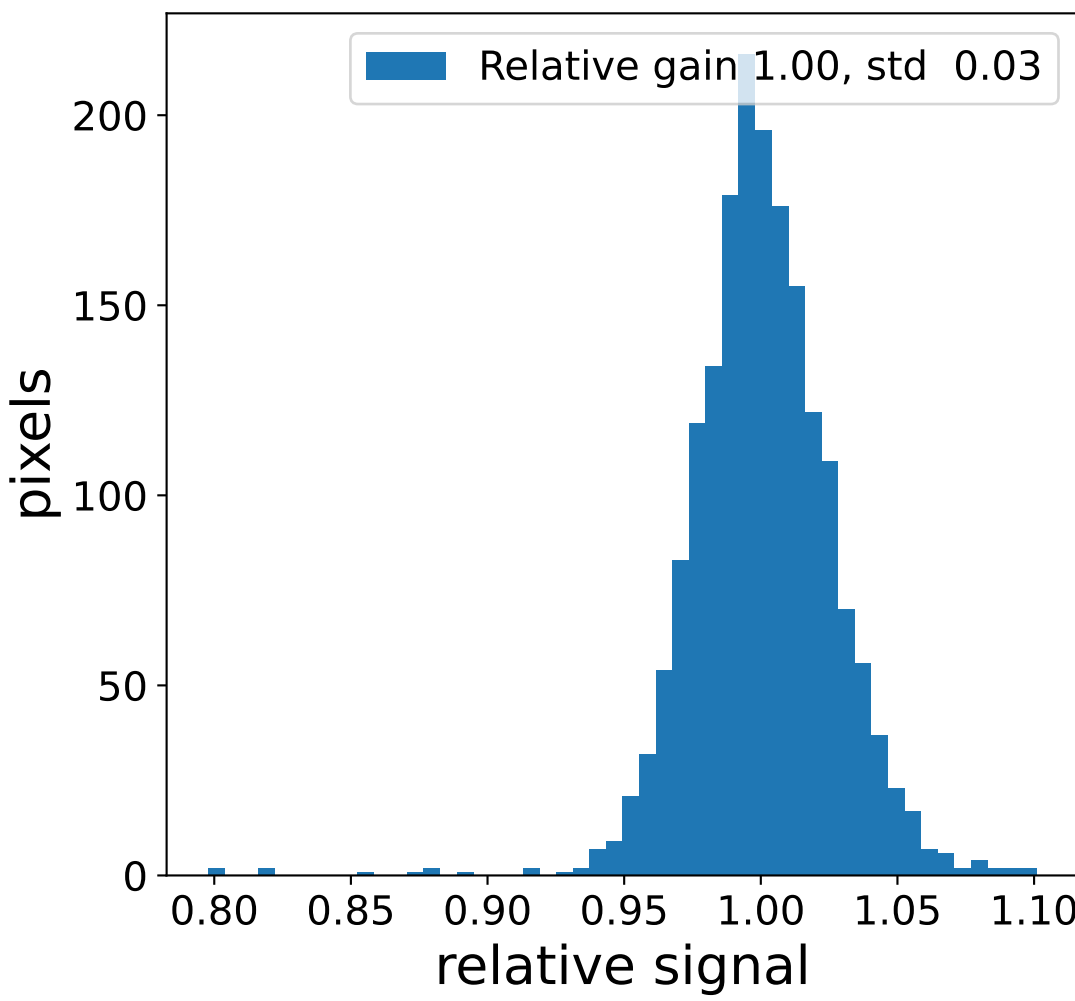

Run 5579

Run 5579

Run 5579 channel: HG

FF sample of 10000 events

pedestal sample of 10000 events

Run 5579 channel: LG

FF sample of 10000 events

pedestal sample of 10000 events