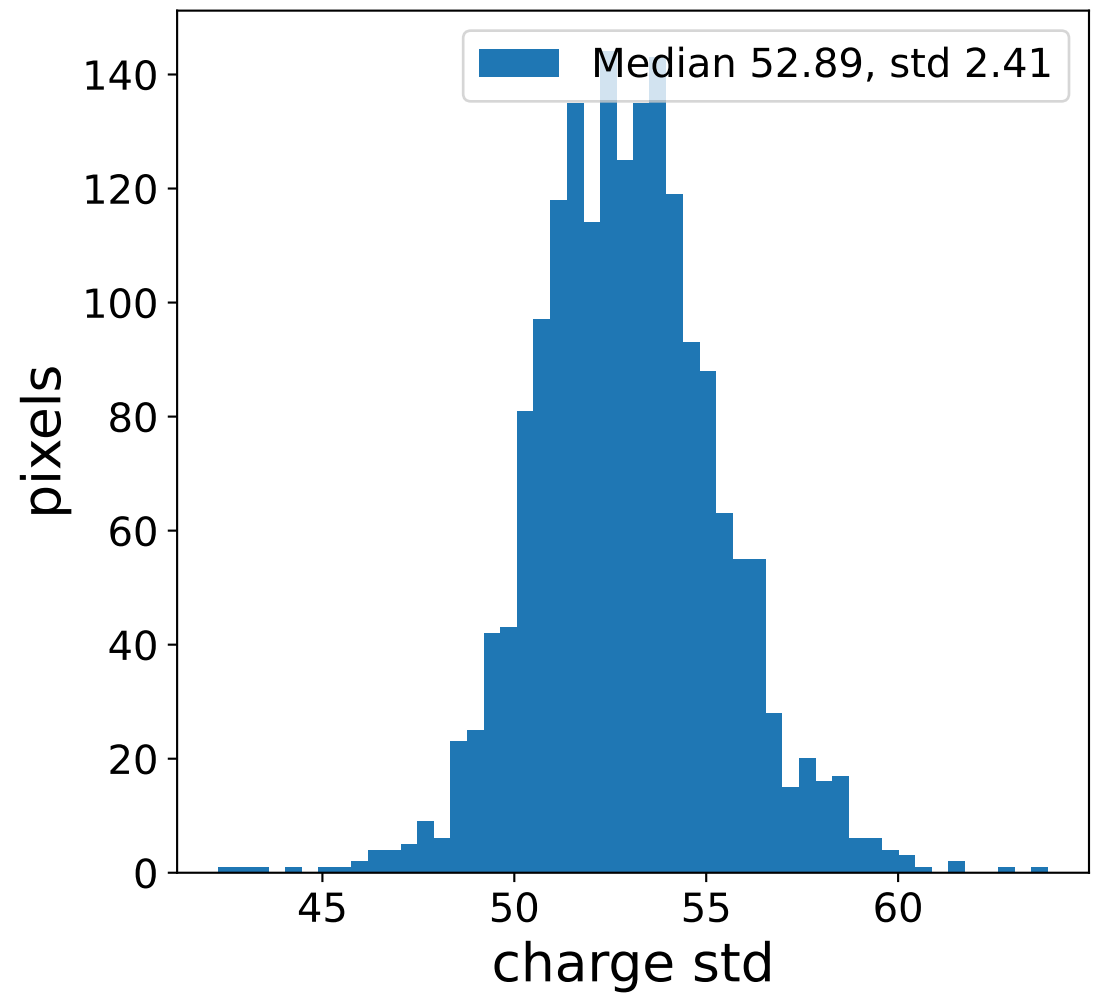

Run 5579

Run 5579

Run 5579 channel: HG

FF sample of 10000 events

pedestal sample of 10000 events

Run 5579 channel: LG

FF sample of 10000 events

pedestal sample of 10000 events