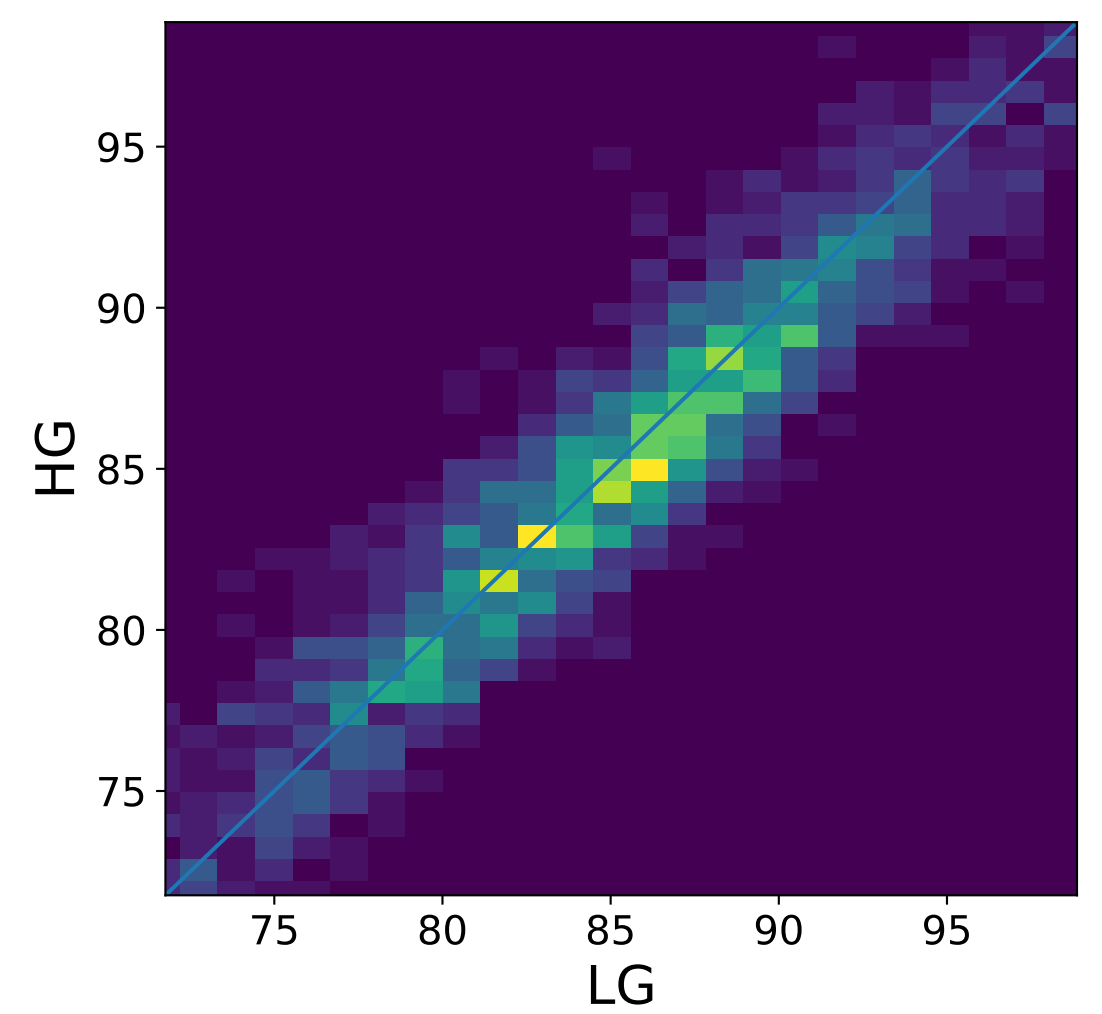

Run 5579

Run 5579

Run 5579 channel: HG

FF sample of 10000 events

pedestal sample of 10000 events

Run 5579 channel: LG

FF sample of 10000 events

pedestal sample of 10000 events