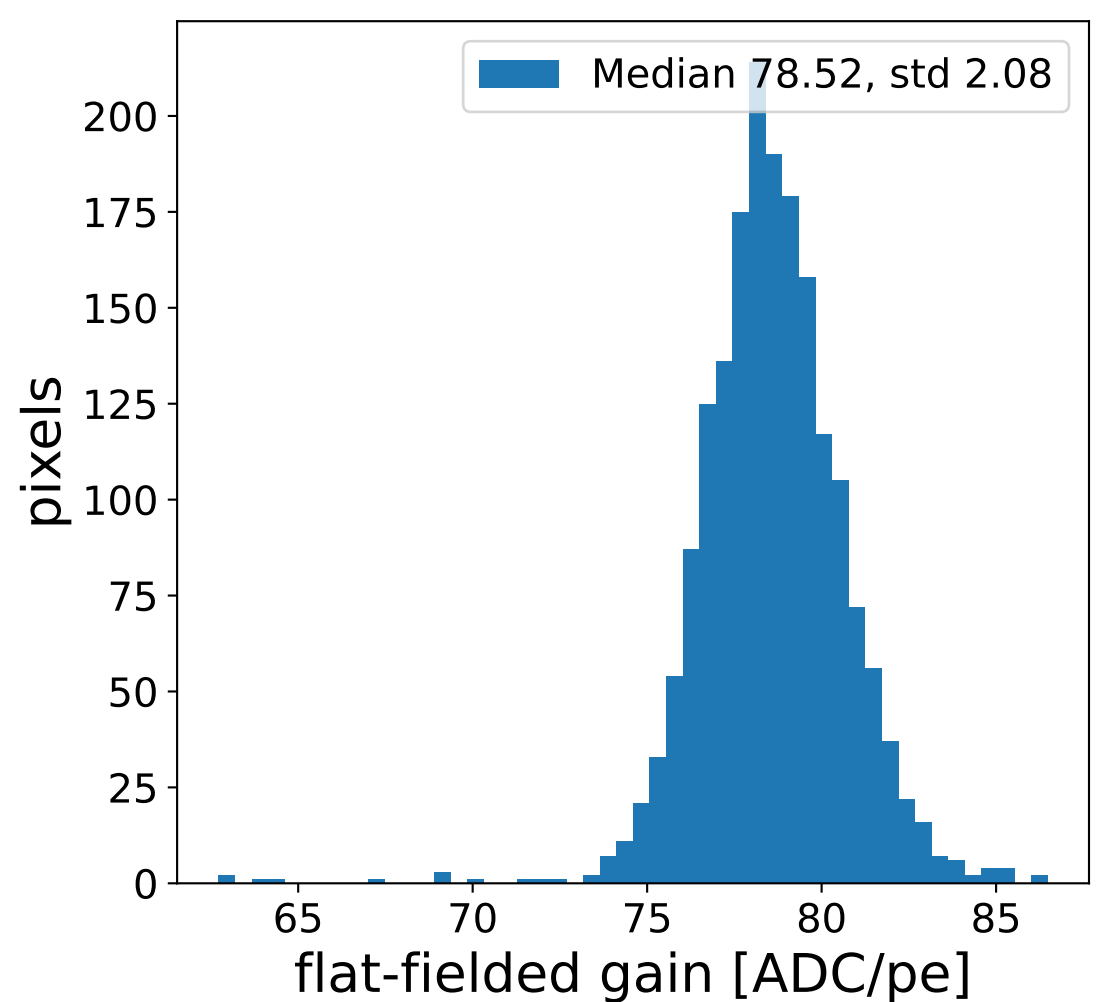

Run 5579

Run 5579

Run 5579 channel: HG

FF sample of 10000 events

pedestal sample of 10000 events

Run 5579 channel: LG

FF sample of 10000 events

pedestal sample of 10000 events