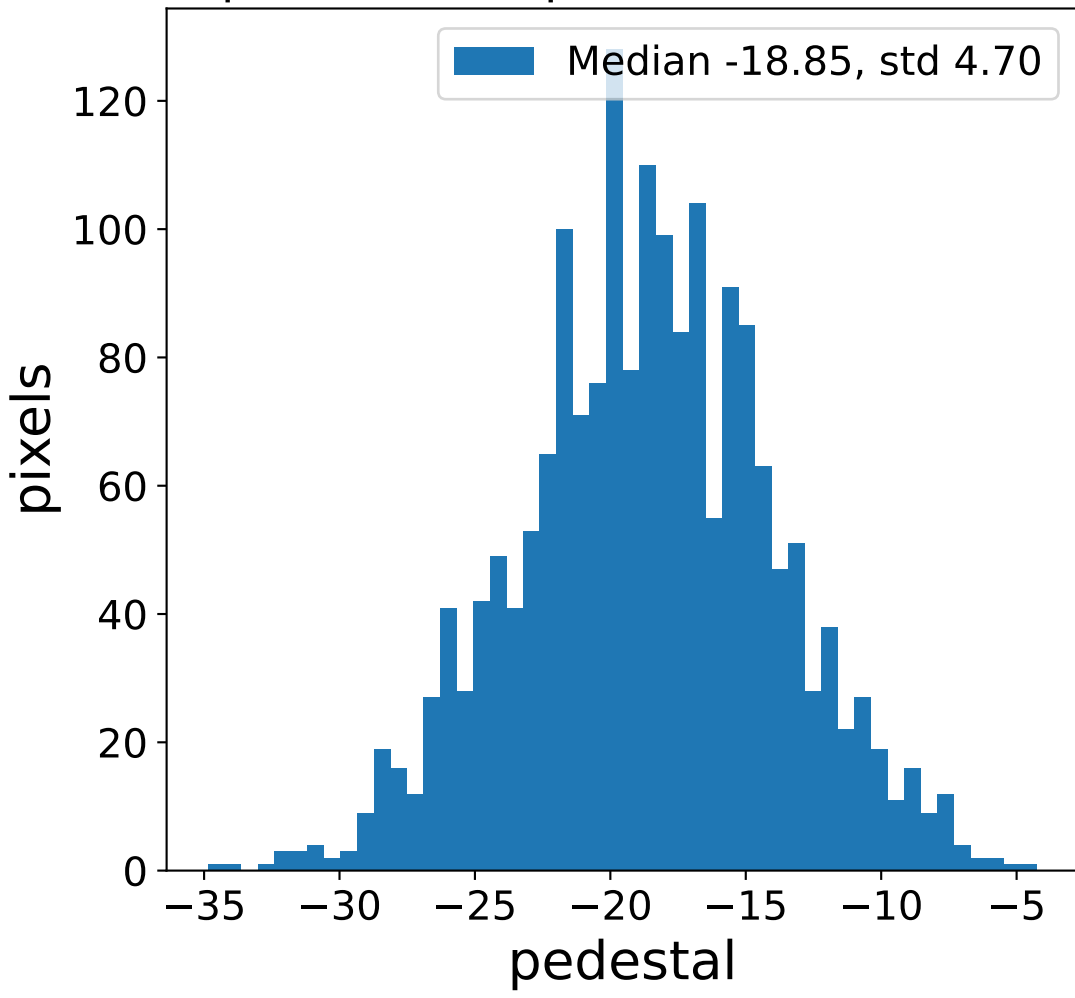

Run 5579

Run 5579

Run 5579 channel: HG

FF sample of 10000 events

pedestal sample of 10000 events

Run 5579 channel: LG

FF sample of 10000 events

pedestal sample of 10000 events