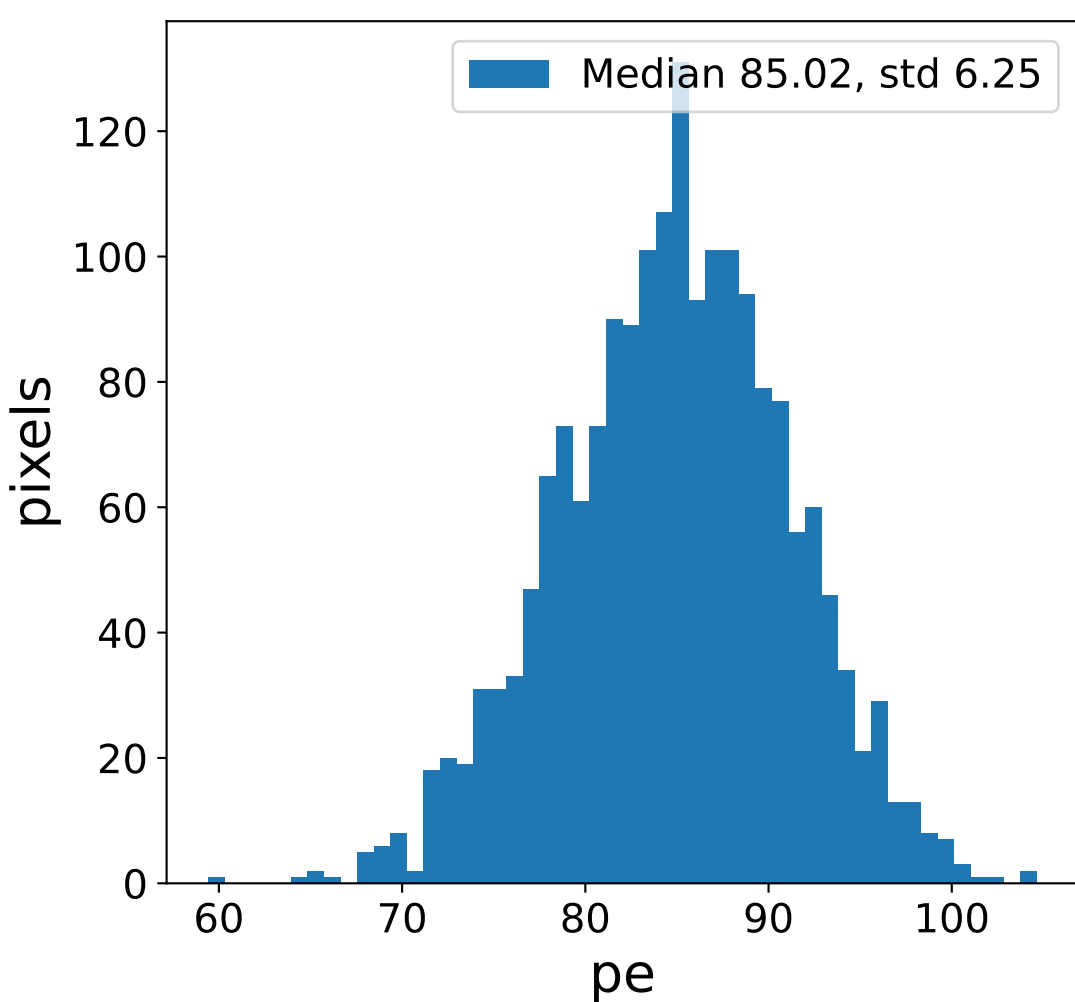

Run 5579

Run 5579

Run 5579 channel: HG

FF sample of 10000 events

pedestal sample of 10000 events

Run 5579 channel: LG

FF sample of 10000 events

pedestal sample of 10000 events