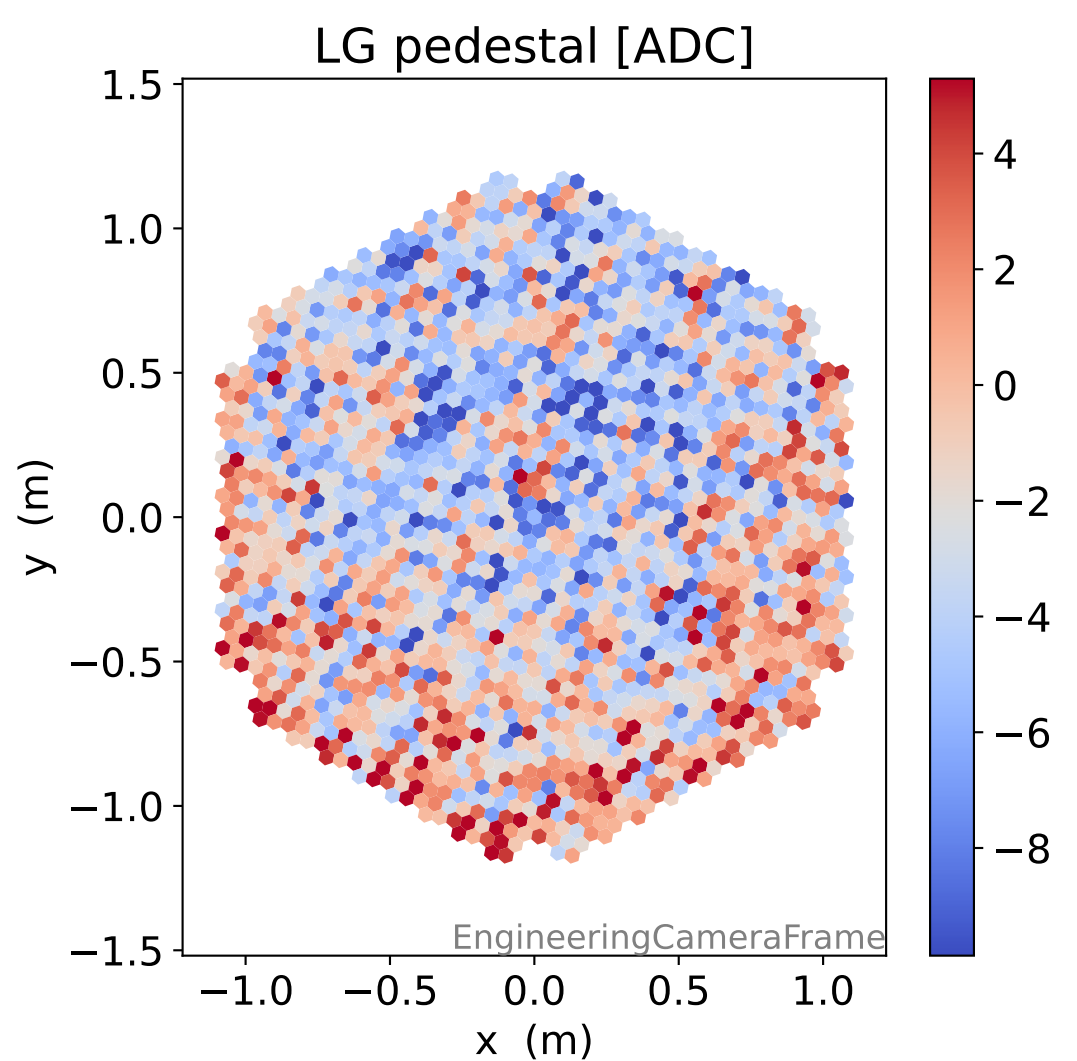

Run 5579

Run 5579

Run 5579 channel: HG

FF sample of 10000 events

pedestal sample of 10000 events

Run 5579 channel: LG

FF sample of 10000 events

pedestal sample of 10000 events