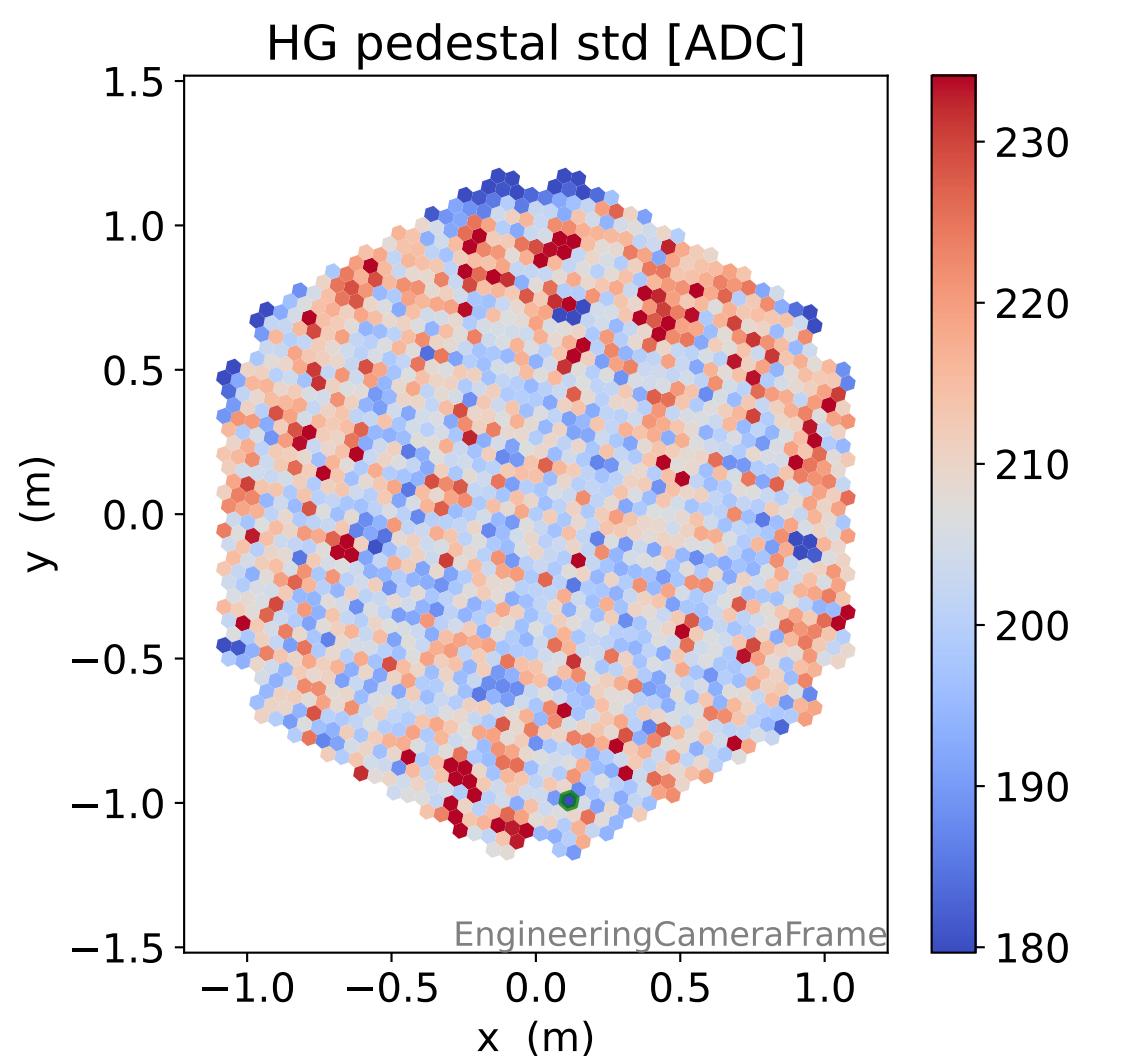

Run 5579

Run 5579

Run 5579 channel: HG

FF sample of 10000 events

pedestal sample of 10000 events

Run 5579 channel: LG

FF sample of 10000 events

pedestal sample of 10000 events