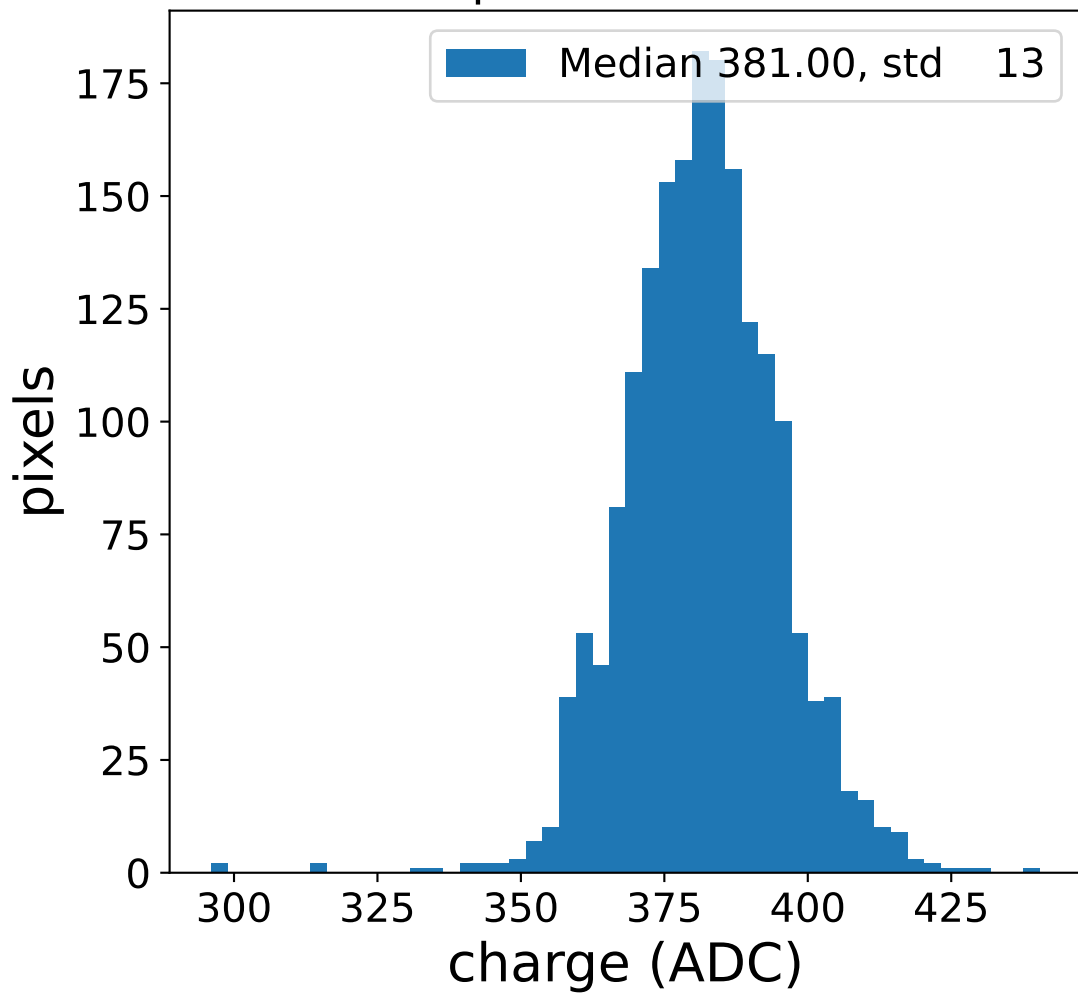

Run 5579

Run 5579

Run 5579 channel: HG

FF sample of 10000 events

pedestal sample of 10000 events

Run 5579 channel: LG

FF sample of 10000 events

pedestal sample of 10000 events