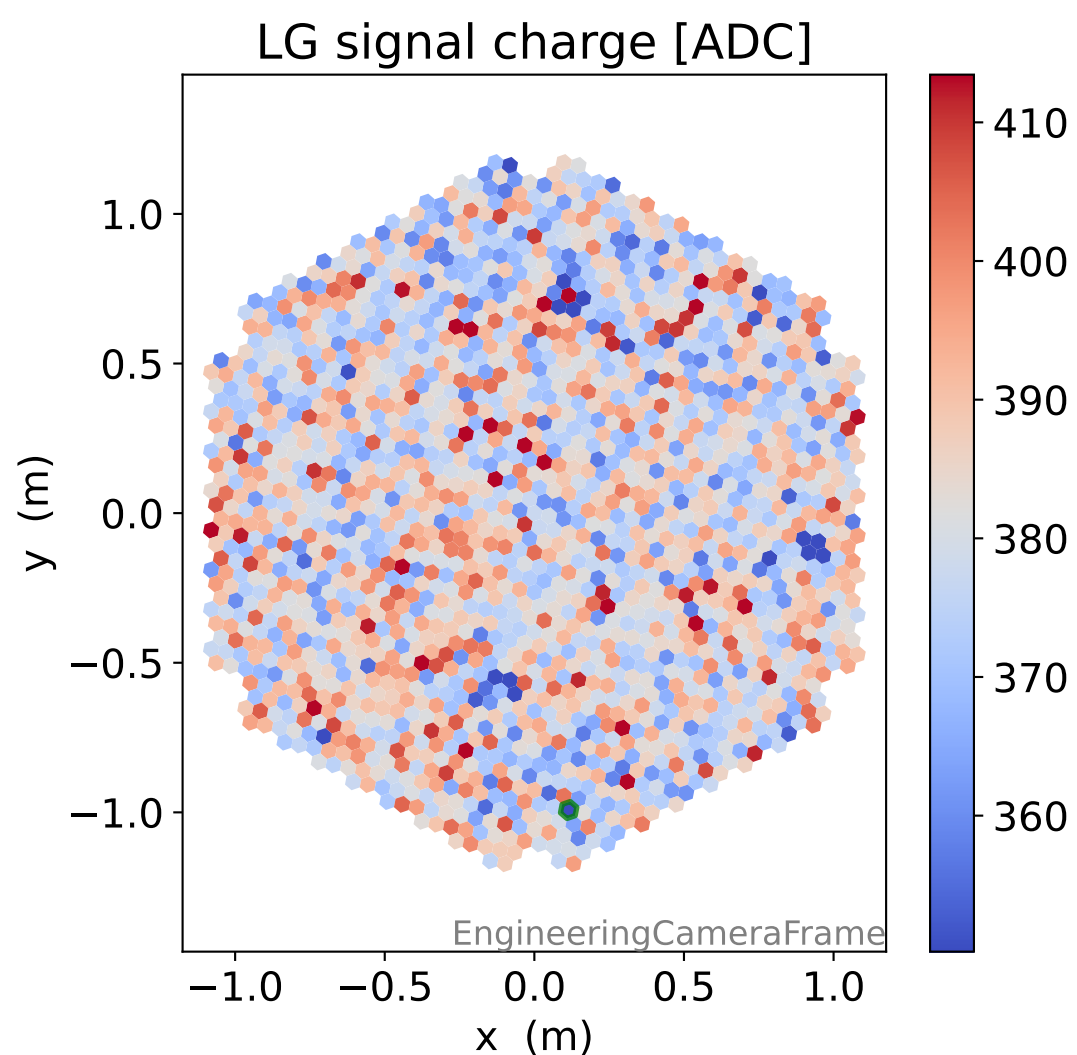

Run 5579

Run 5579

Run 5579 channel: HG

FF sample of 10000 events

pedestal sample of 10000 events

Run 5579 channel: LG

FF sample of 10000 events

pedestal sample of 10000 events