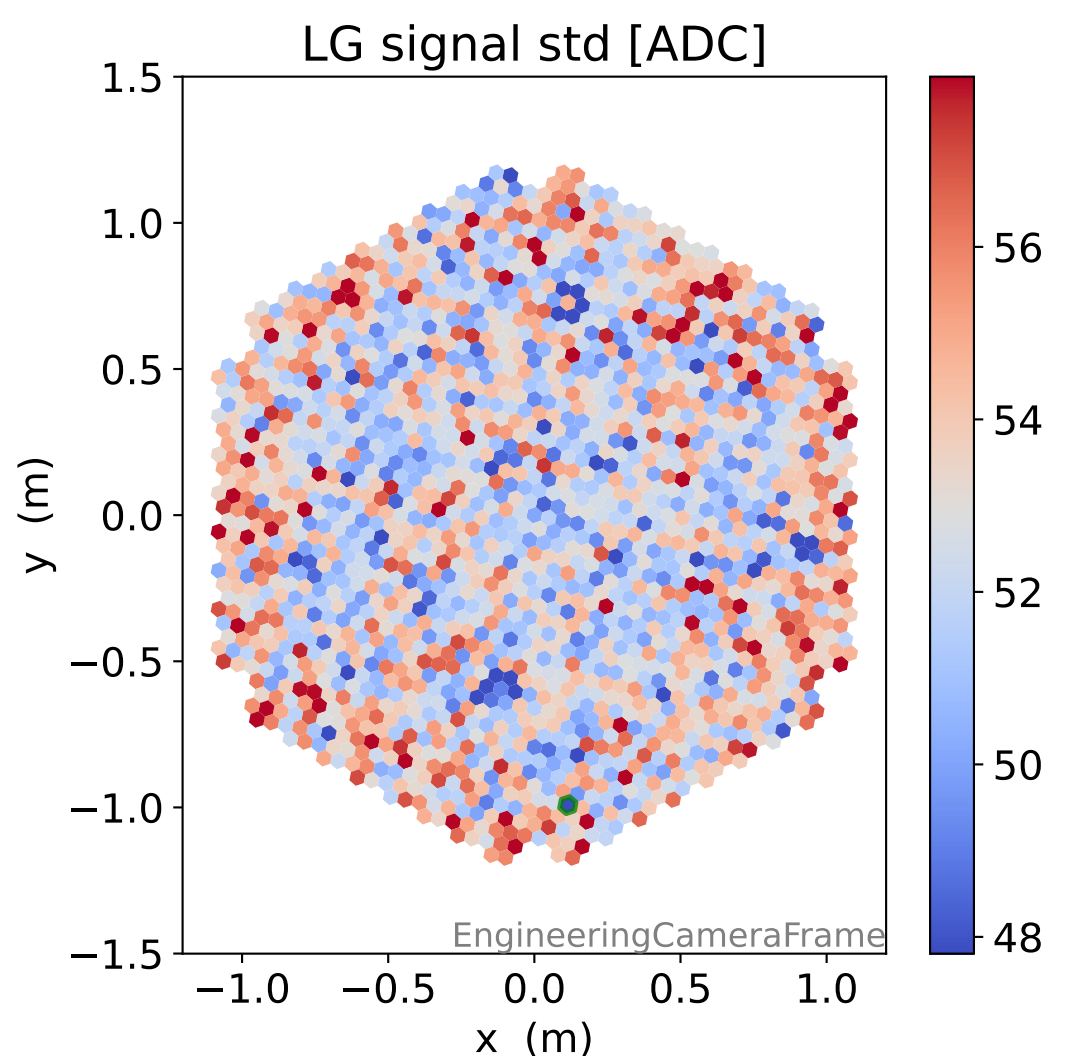

Run 5579

Run 5579

Run 5579 channel: HG

FF sample of 10000 events

pedestal sample of 10000 events

Run 5579 channel: LG

FF sample of 10000 events

pedestal sample of 10000 events