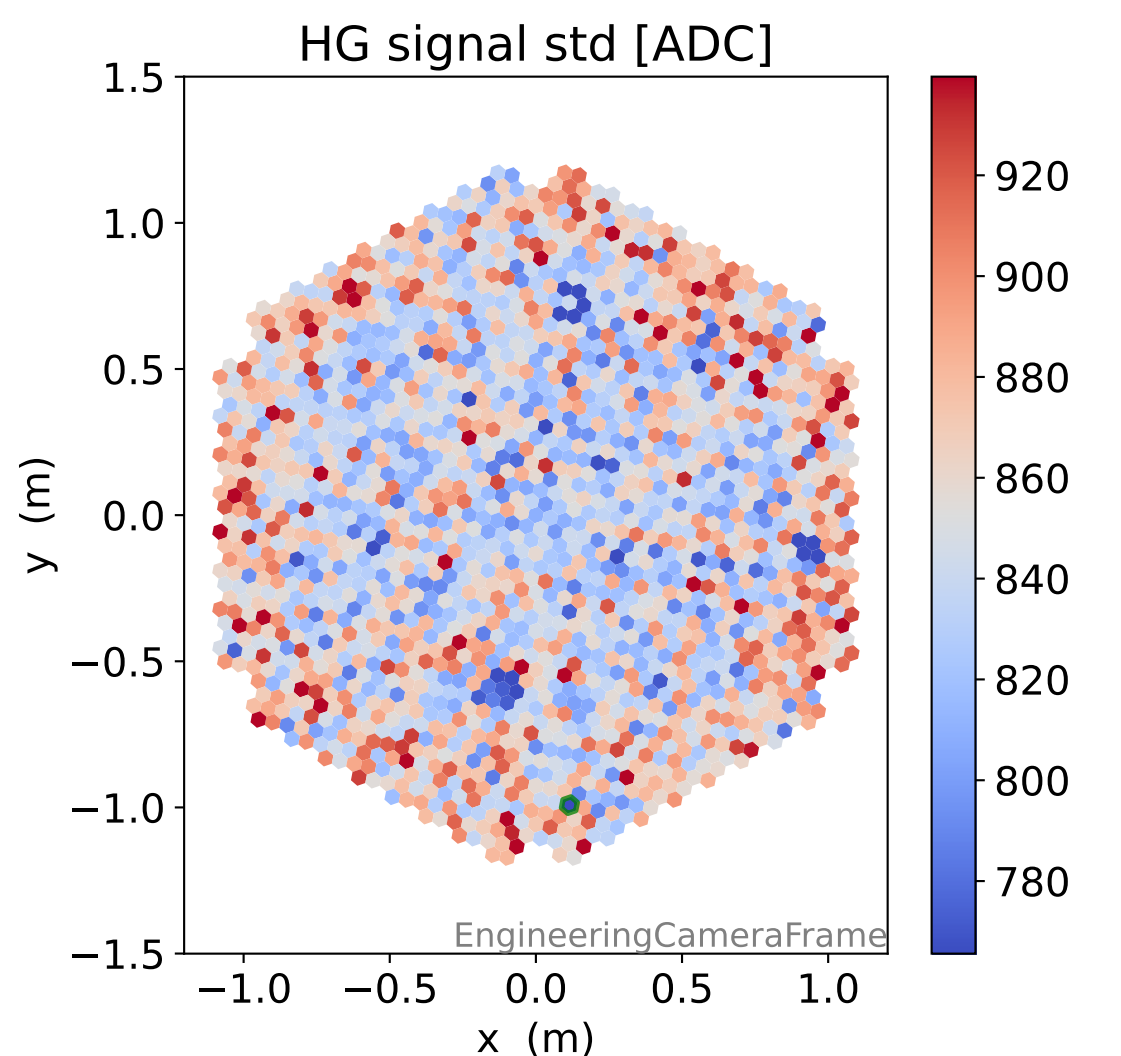

Run 5579

Run 5579

Run 5579 channel: HG

FF sample of 10000 events

pedestal sample of 10000 events

Run 5579 channel: LG

FF sample of 10000 events

pedestal sample of 10000 events