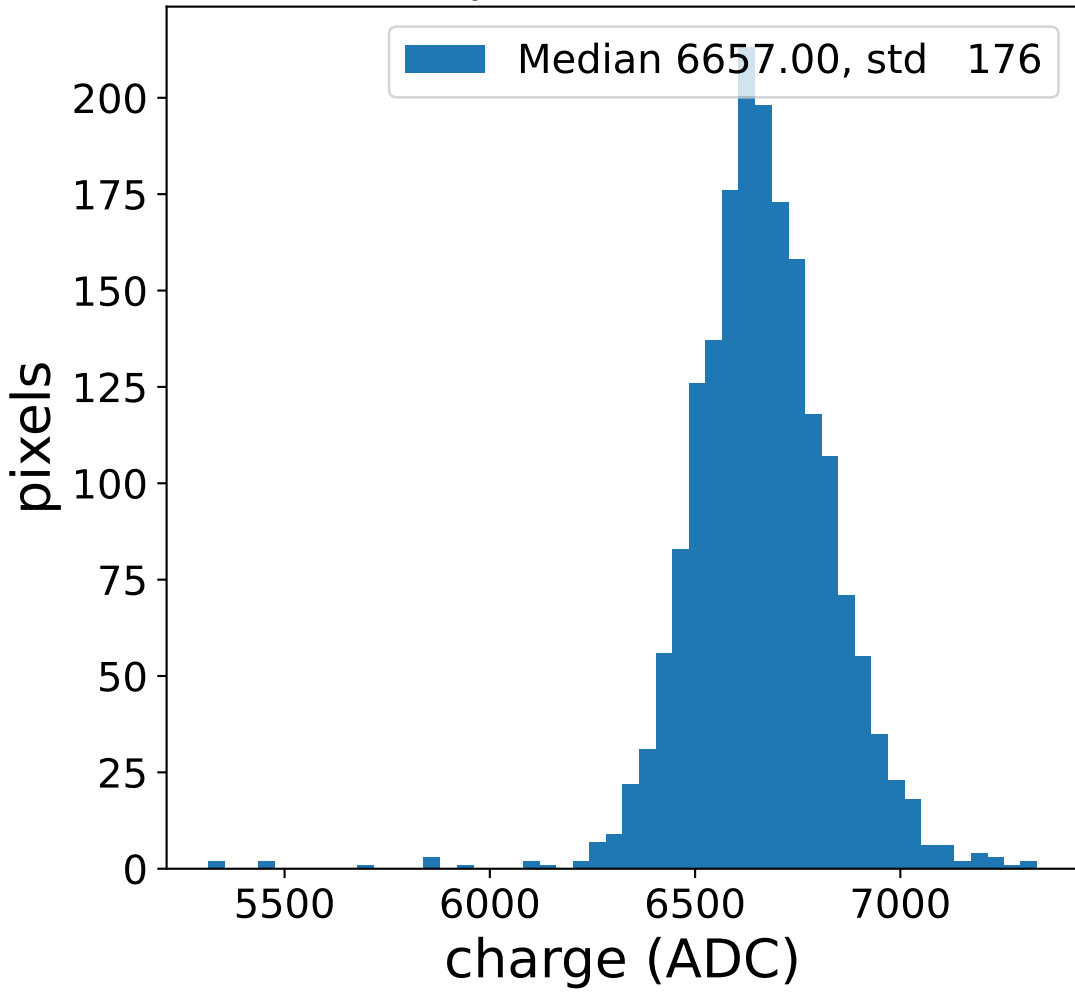

Run 5579

Run 5579

Run 5579 channel: HG

FF sample of 10000 events

pedestal sample of 10000 events

Run 5579 channel: LG

FF sample of 10000 events

pedestal sample of 10000 events