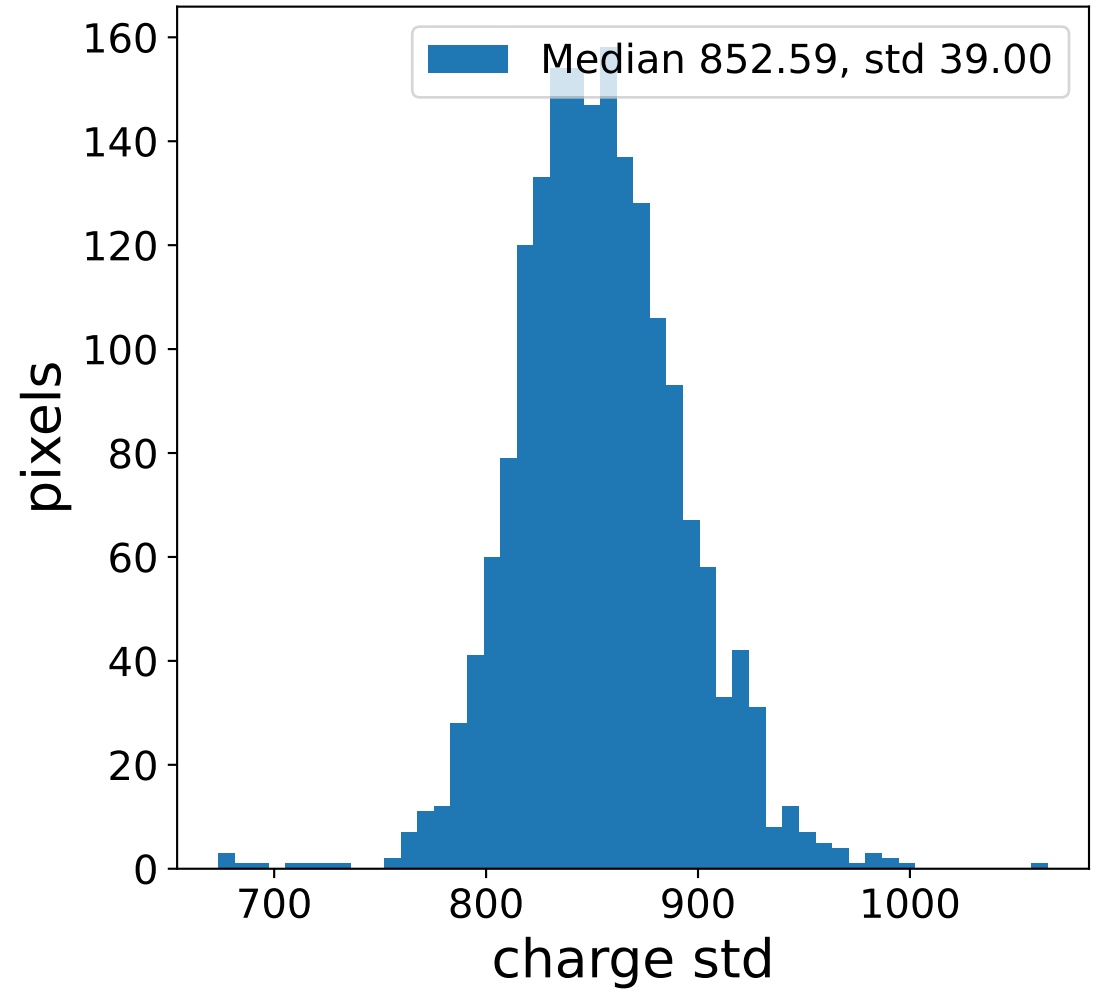

Run 5579

Run 5579

Run 5579 channel: HG

FF sample of 10000 events

pedestal sample of 10000 events

Run 5579 channel: LG

FF sample of 10000 events

pedestal sample of 10000 events