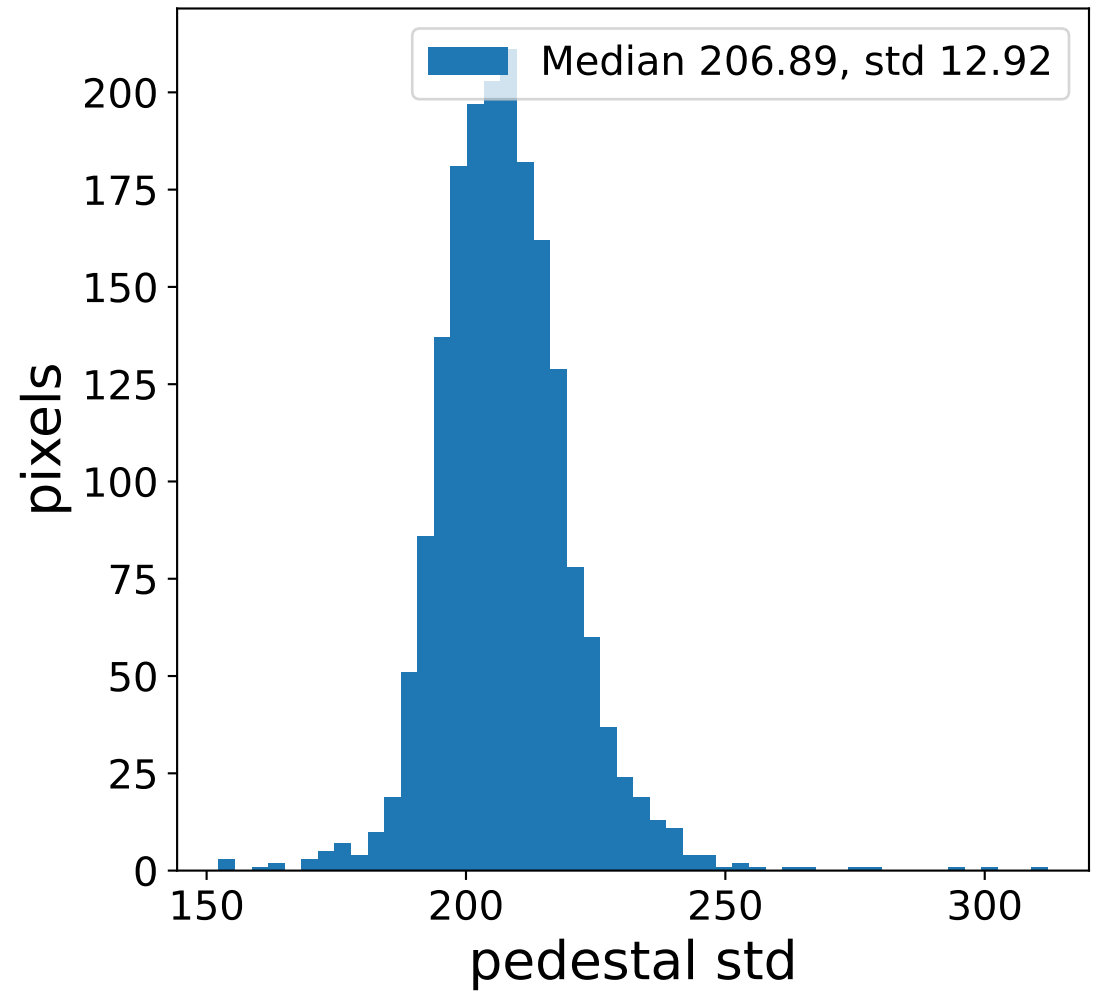

Run 5579

Run 5579

Run 5579 channel: HG

FF sample of 10000 events

pedestal sample of 10000 events

Run 5579 channel: LG

FF sample of 10000 events

pedestal sample of 10000 events