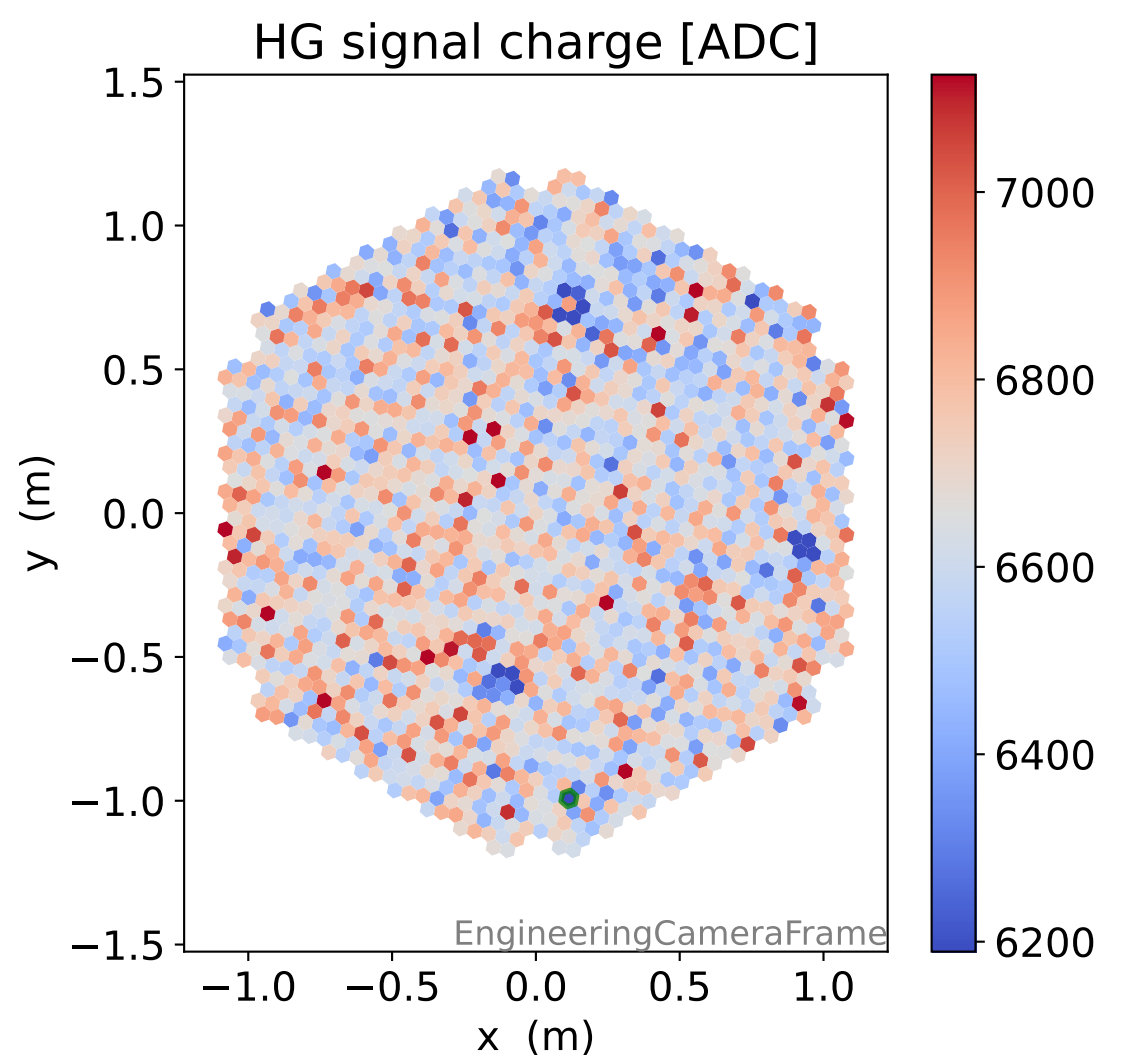

Run 5579

Run 5579

Run 5579 channel: HG

FF sample of 10000 events

pedestal sample of 10000 events

Run 5579 channel: LG

FF sample of 10000 events

pedestal sample of 10000 events