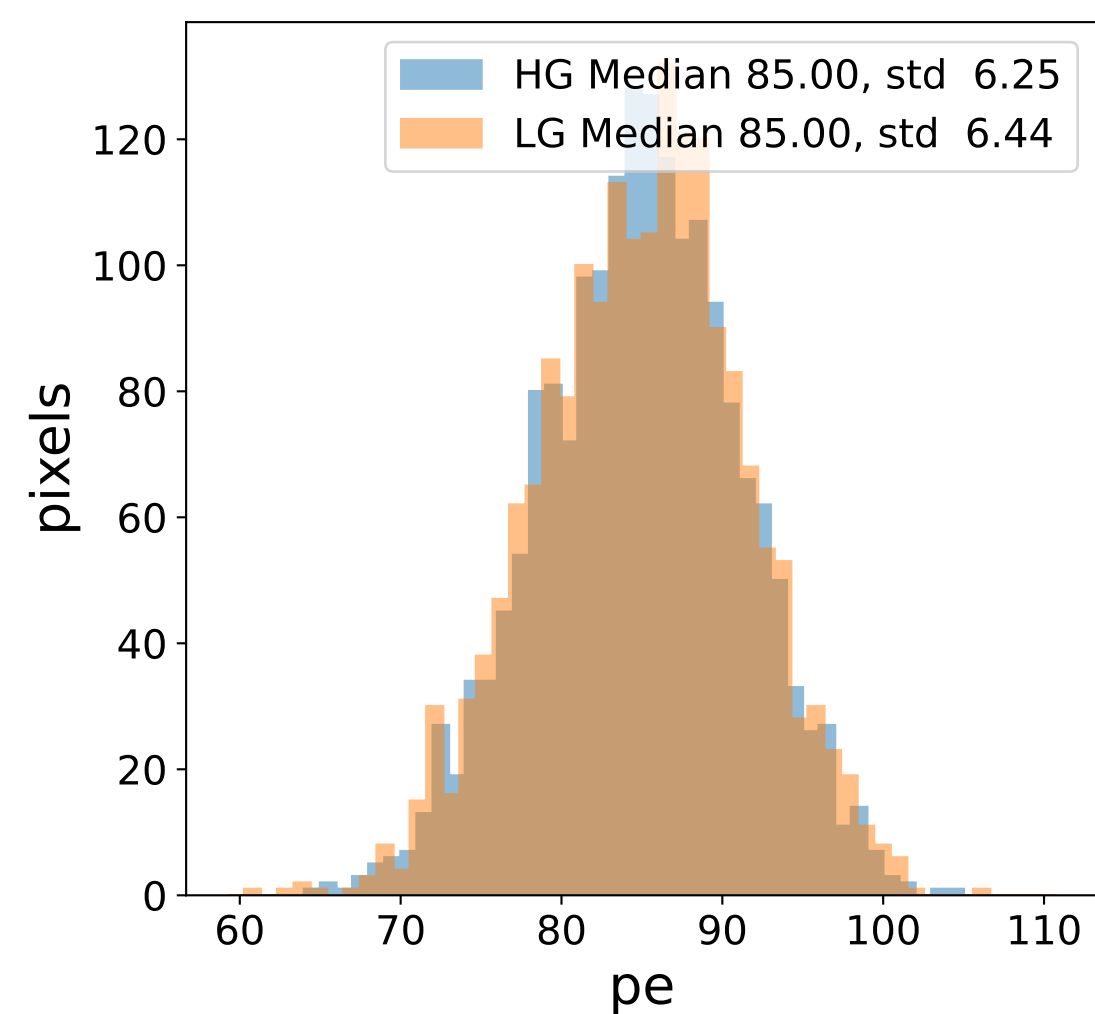

Run 5579

Run 5579

Run 5579 channel: HG

FF sample of 10000 events

pedestal sample of 10000 events

Run 5579 channel: LG

FF sample of 10000 events

pedestal sample of 10000 events