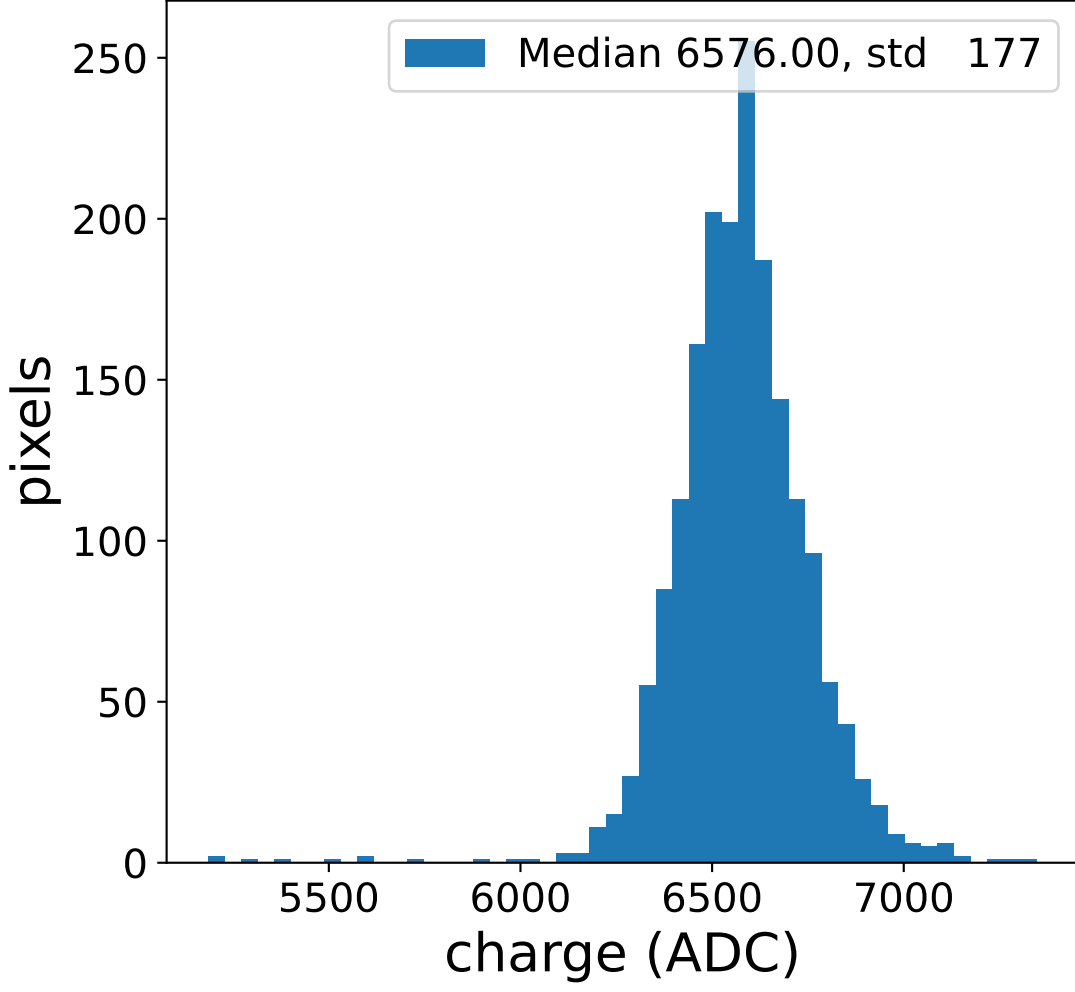

Run 5679

Run 5679

Run 5679 channel: HG

FF sample of 10000 events

pedestal sample of 10000 events

Run 5679 channel: LG

FF sample of 10000 events

pedestal sample of 10000 events