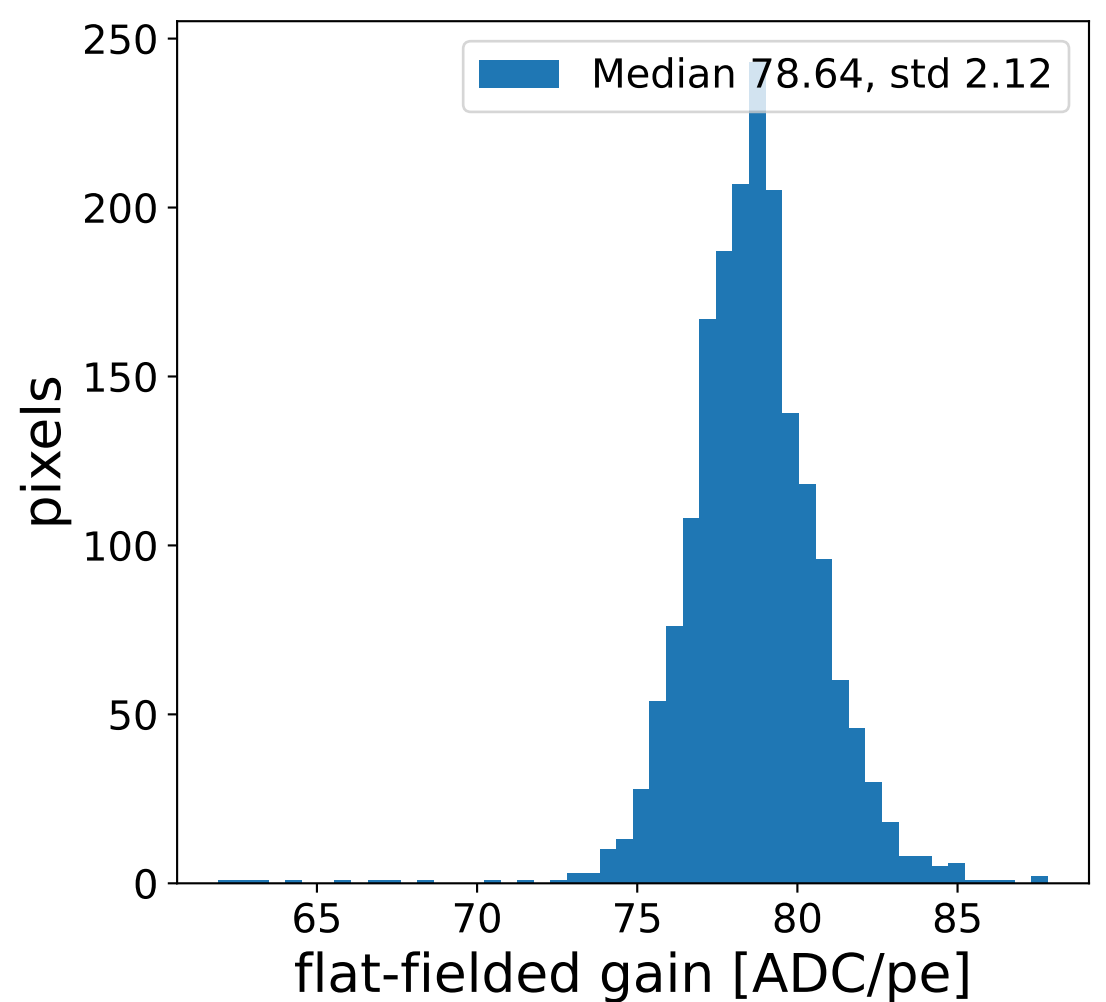

Run 5679

Run 5679

Run 5679 channel: HG

FF sample of 10000 events

pedestal sample of 10000 events

Run 5679 channel: LG

FF sample of 10000 events

pedestal sample of 10000 events