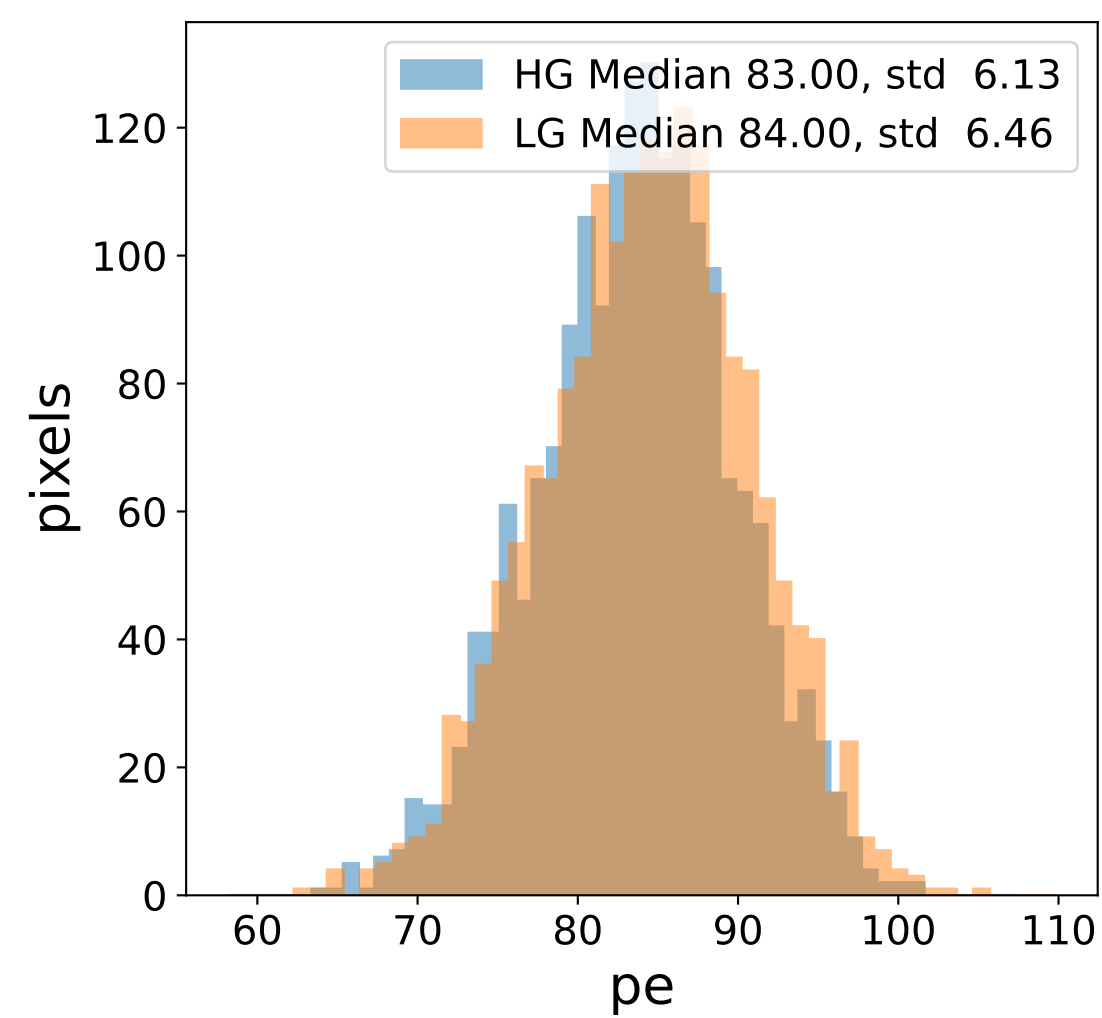

Run 5679

Run 5679

Run 5679 channel: HG

FF sample of 10000 events

pedestal sample of 10000 events

Run 5679 channel: LG

FF sample of 10000 events

pedestal sample of 10000 events