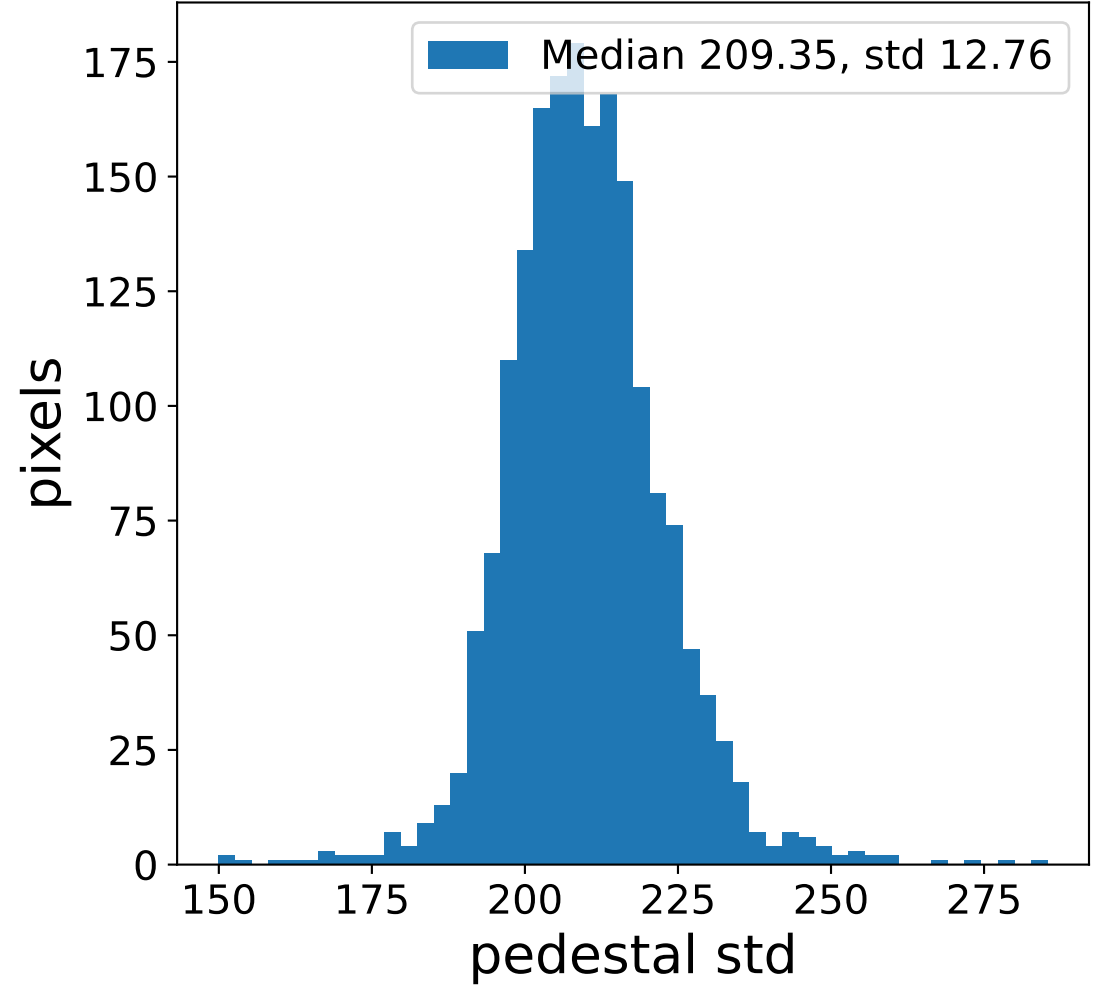

Run 5679

Run 5679

Run 5679 channel: HG

FF sample of 10000 events

pedestal sample of 10000 events

Run 5679 channel: LG

FF sample of 10000 events

pedestal sample of 10000 events