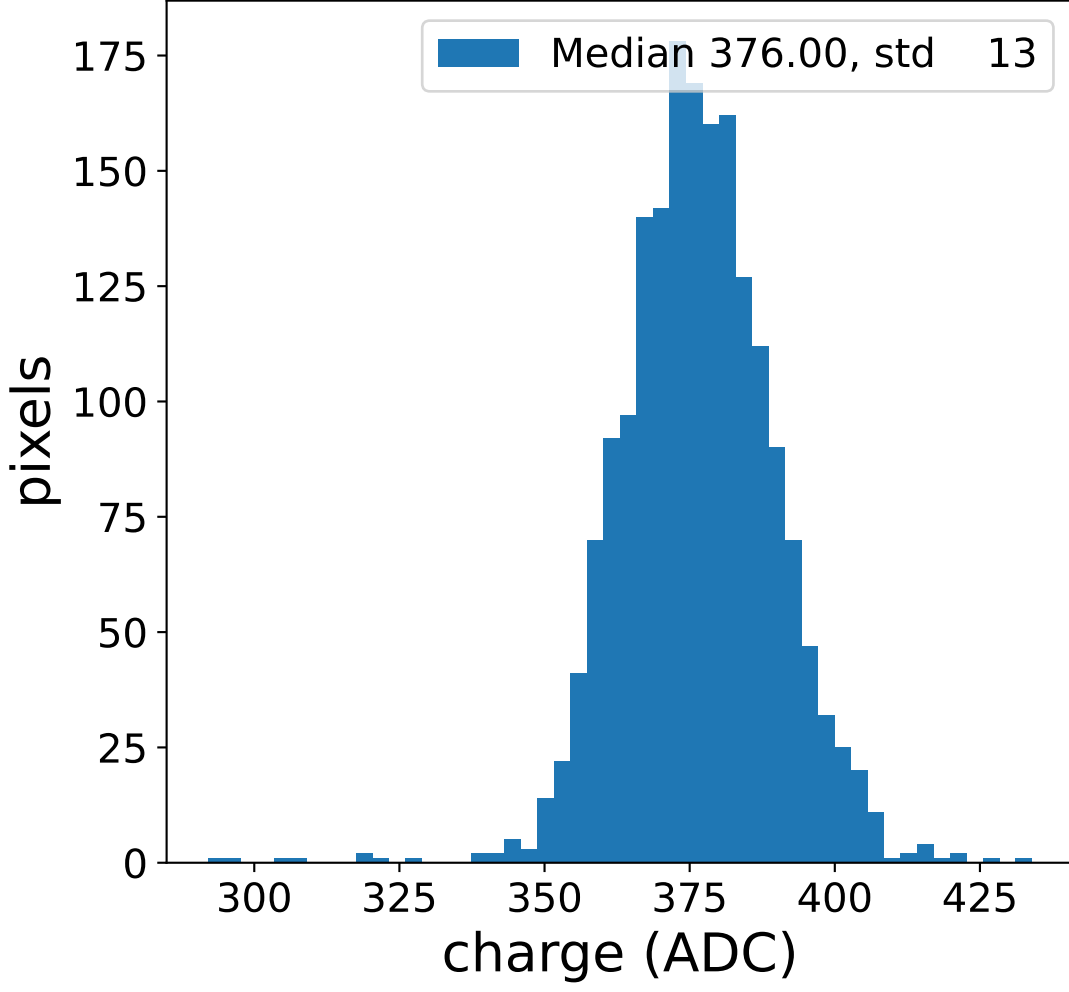

Run 5679

Run 5679

Run 5679 channel: HG

FF sample of 10000 events

pedestal sample of 10000 events

Run 5679 channel: LG

FF sample of 10000 events

pedestal sample of 10000 events