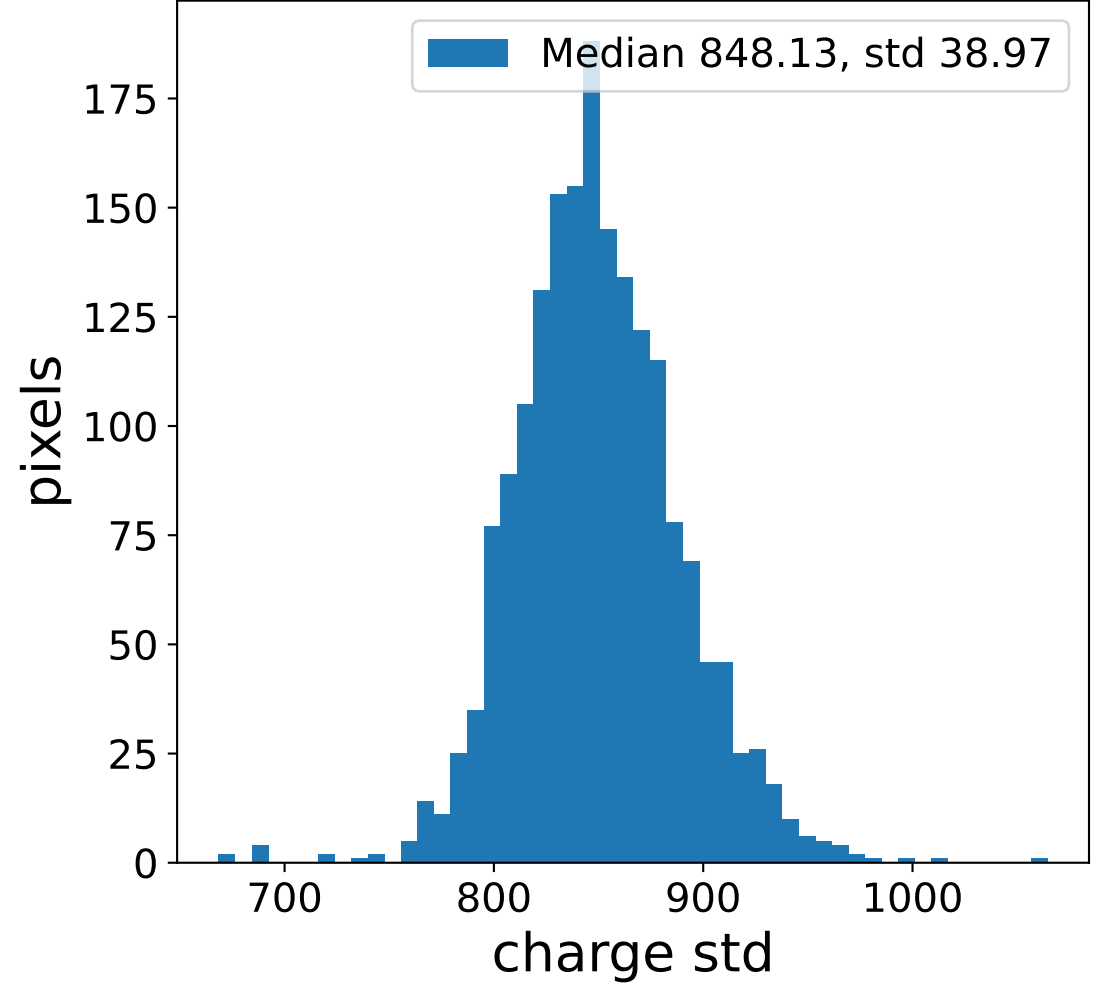

Run 5679

Run 5679

Run 5679 channel: HG

FF sample of 10000 events

pedestal sample of 10000 events

Run 5679 channel: LG

FF sample of 10000 events

pedestal sample of 10000 events