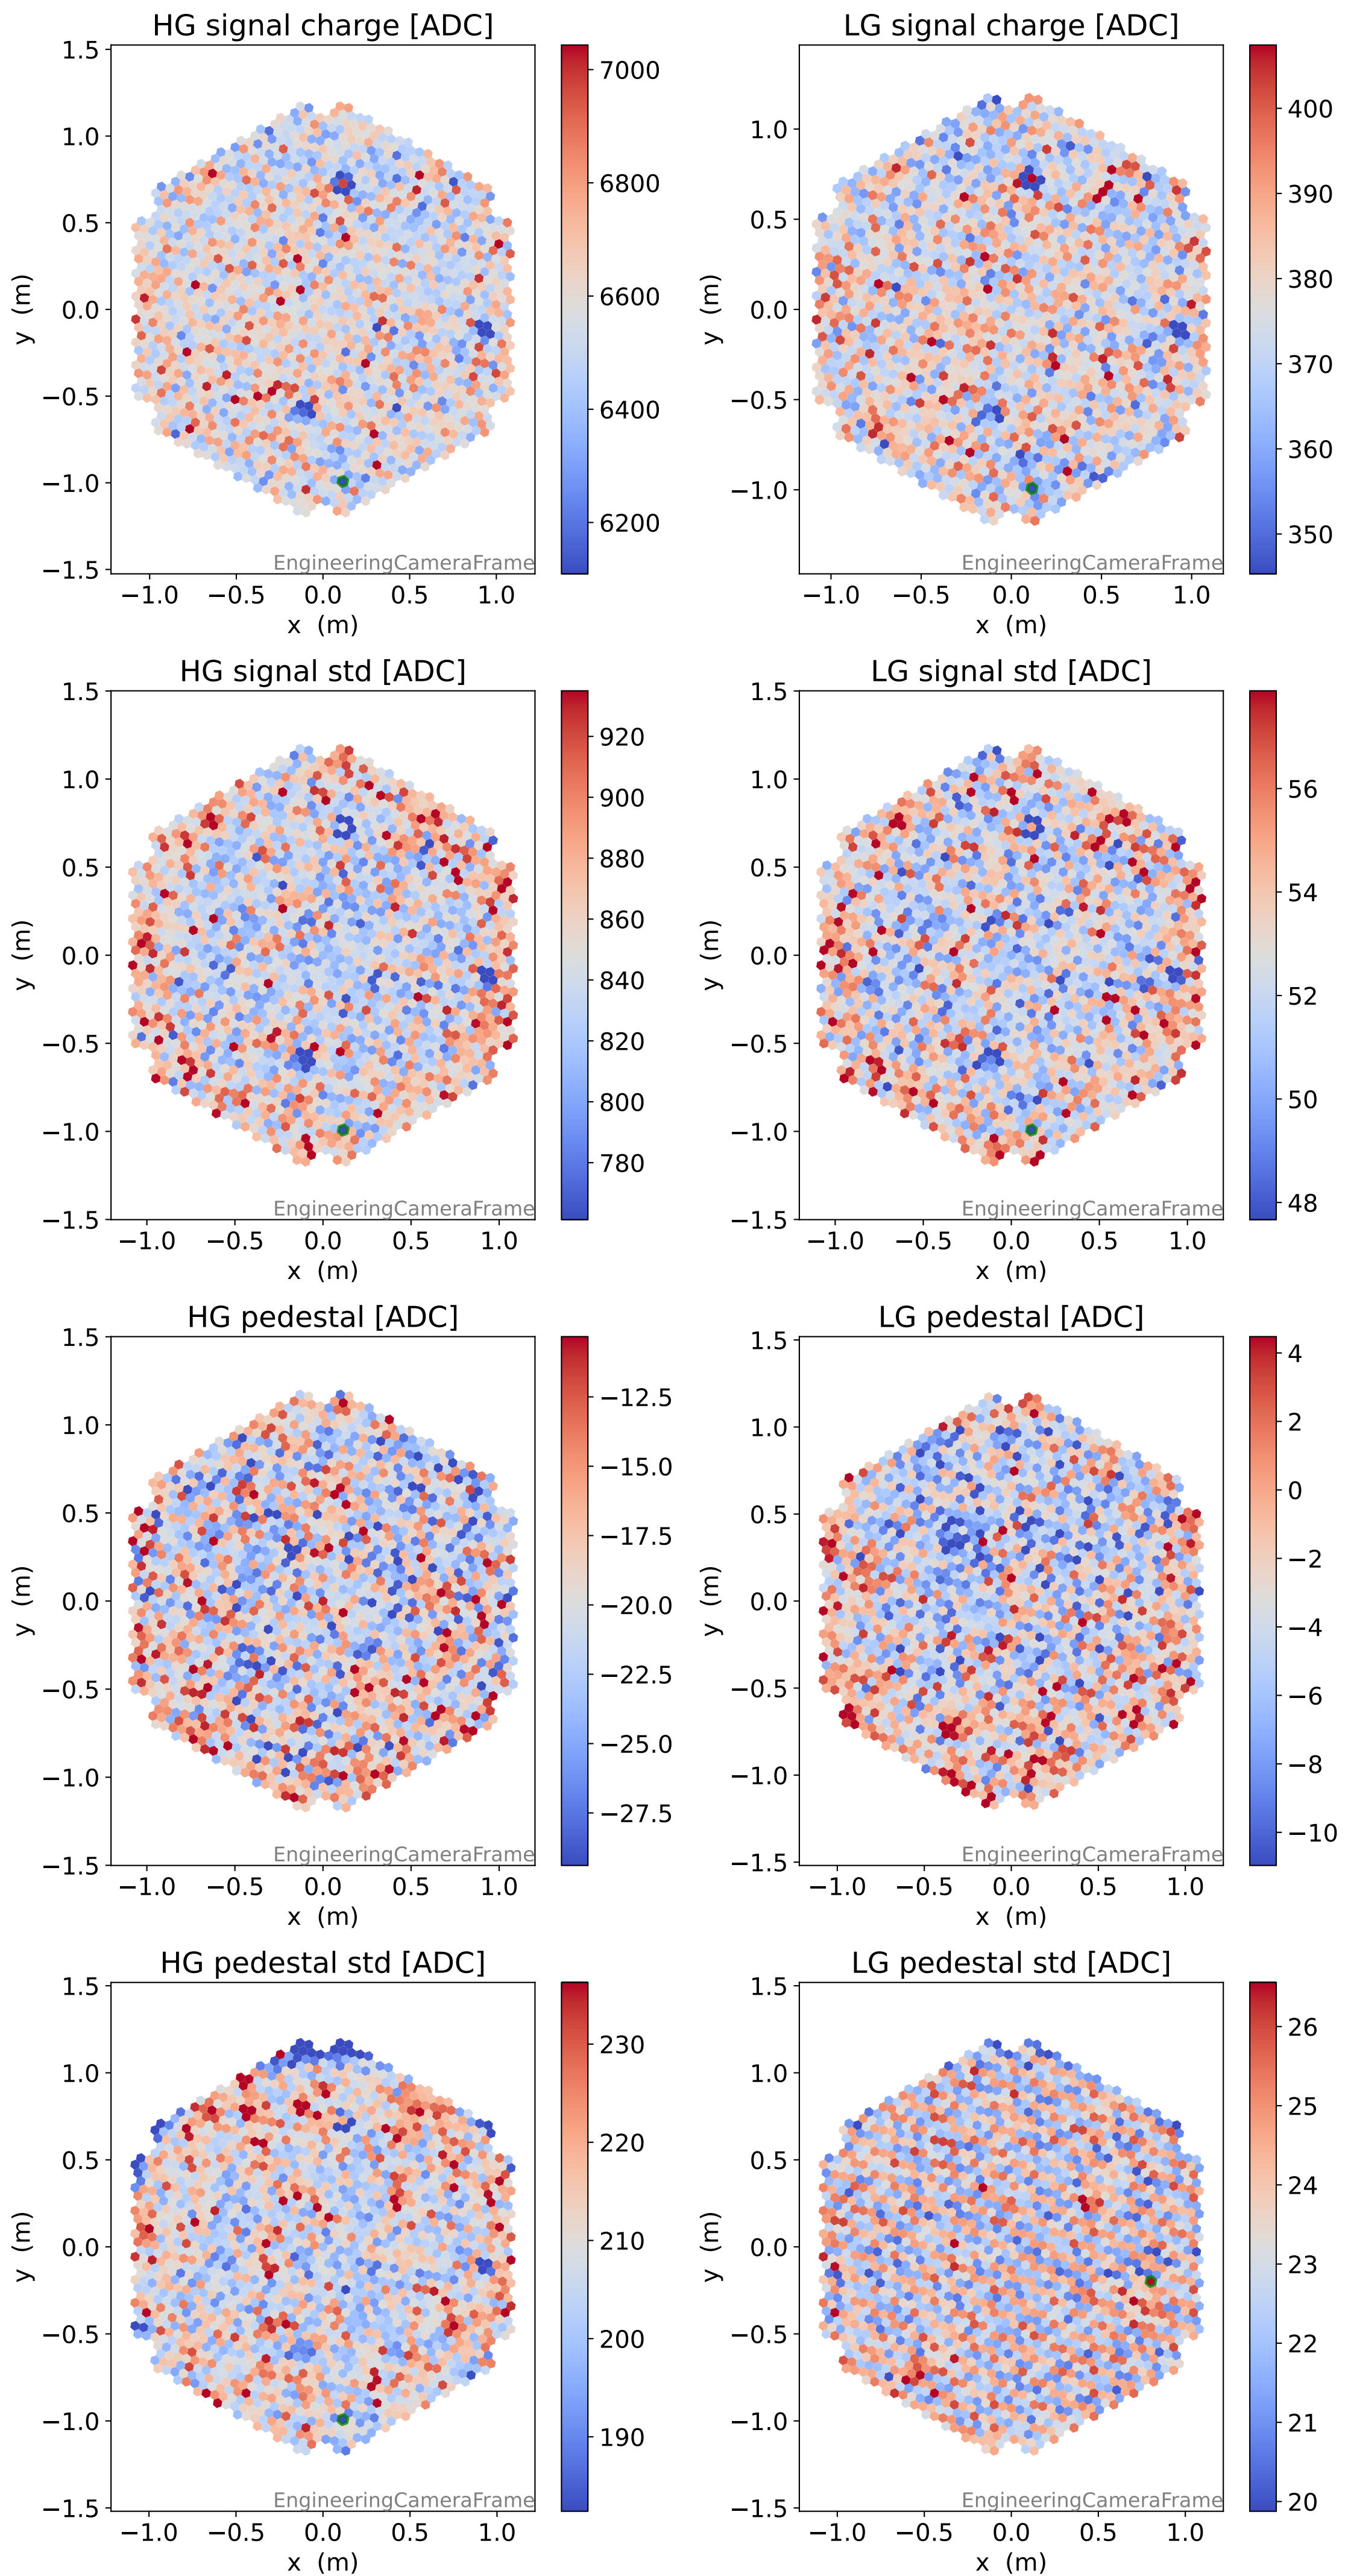

Run 5679

Run 5679

Run 5679 channel: HG

FF sample of 10000 events

pedestal sample of 10000 events

Run 5679 channel: LG

FF sample of 10000 events

pedestal sample of 10000 events