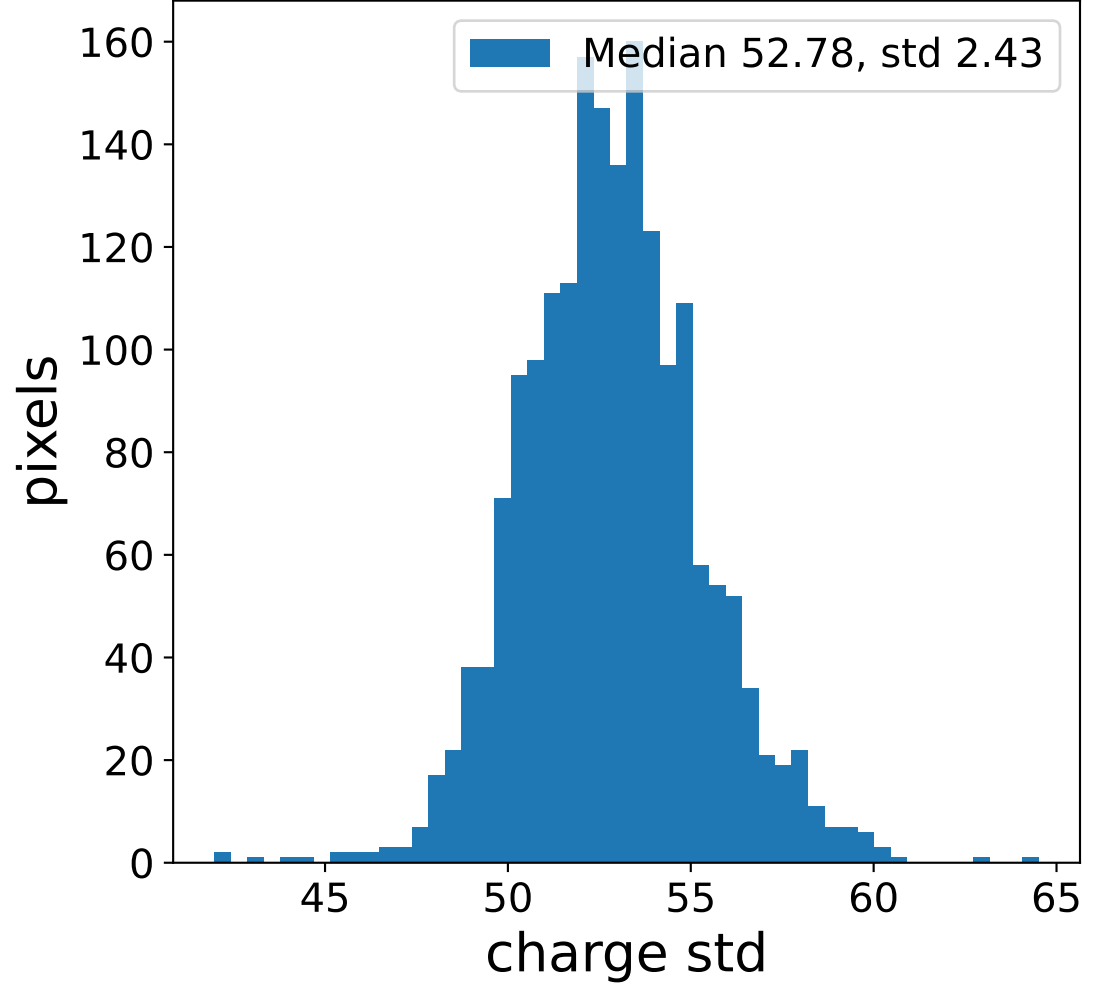

Run 5679

Run 5679

Run 5679 channel: HG

FF sample of 10000 events

pedestal sample of 10000 events

Run 5679 channel: LG

FF sample of 10000 events

pedestal sample of 10000 events