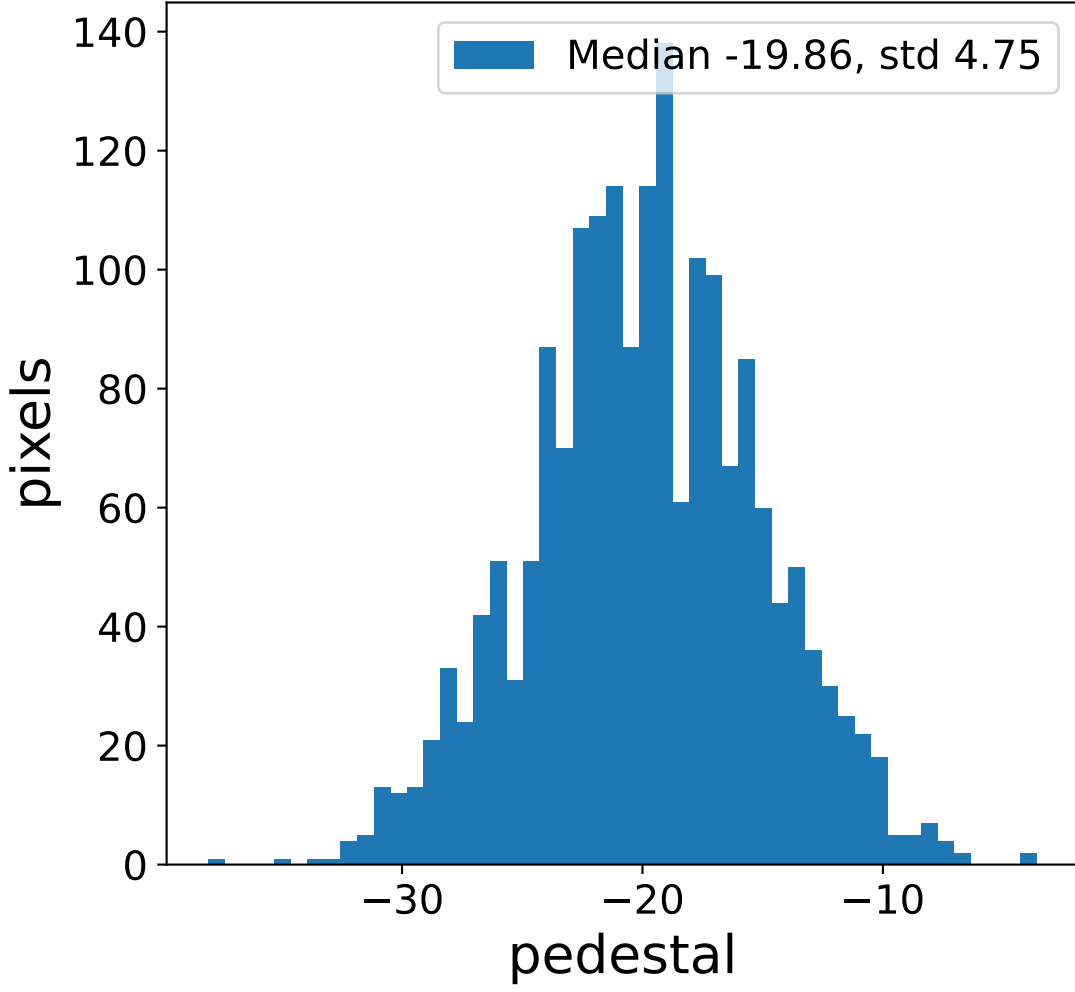

Run 5679

Run 5679

Run 5679 channel: HG

FF sample of 10000 events

pedestal sample of 10000 events

Run 5679 channel: LG

FF sample of 10000 events

pedestal sample of 10000 events