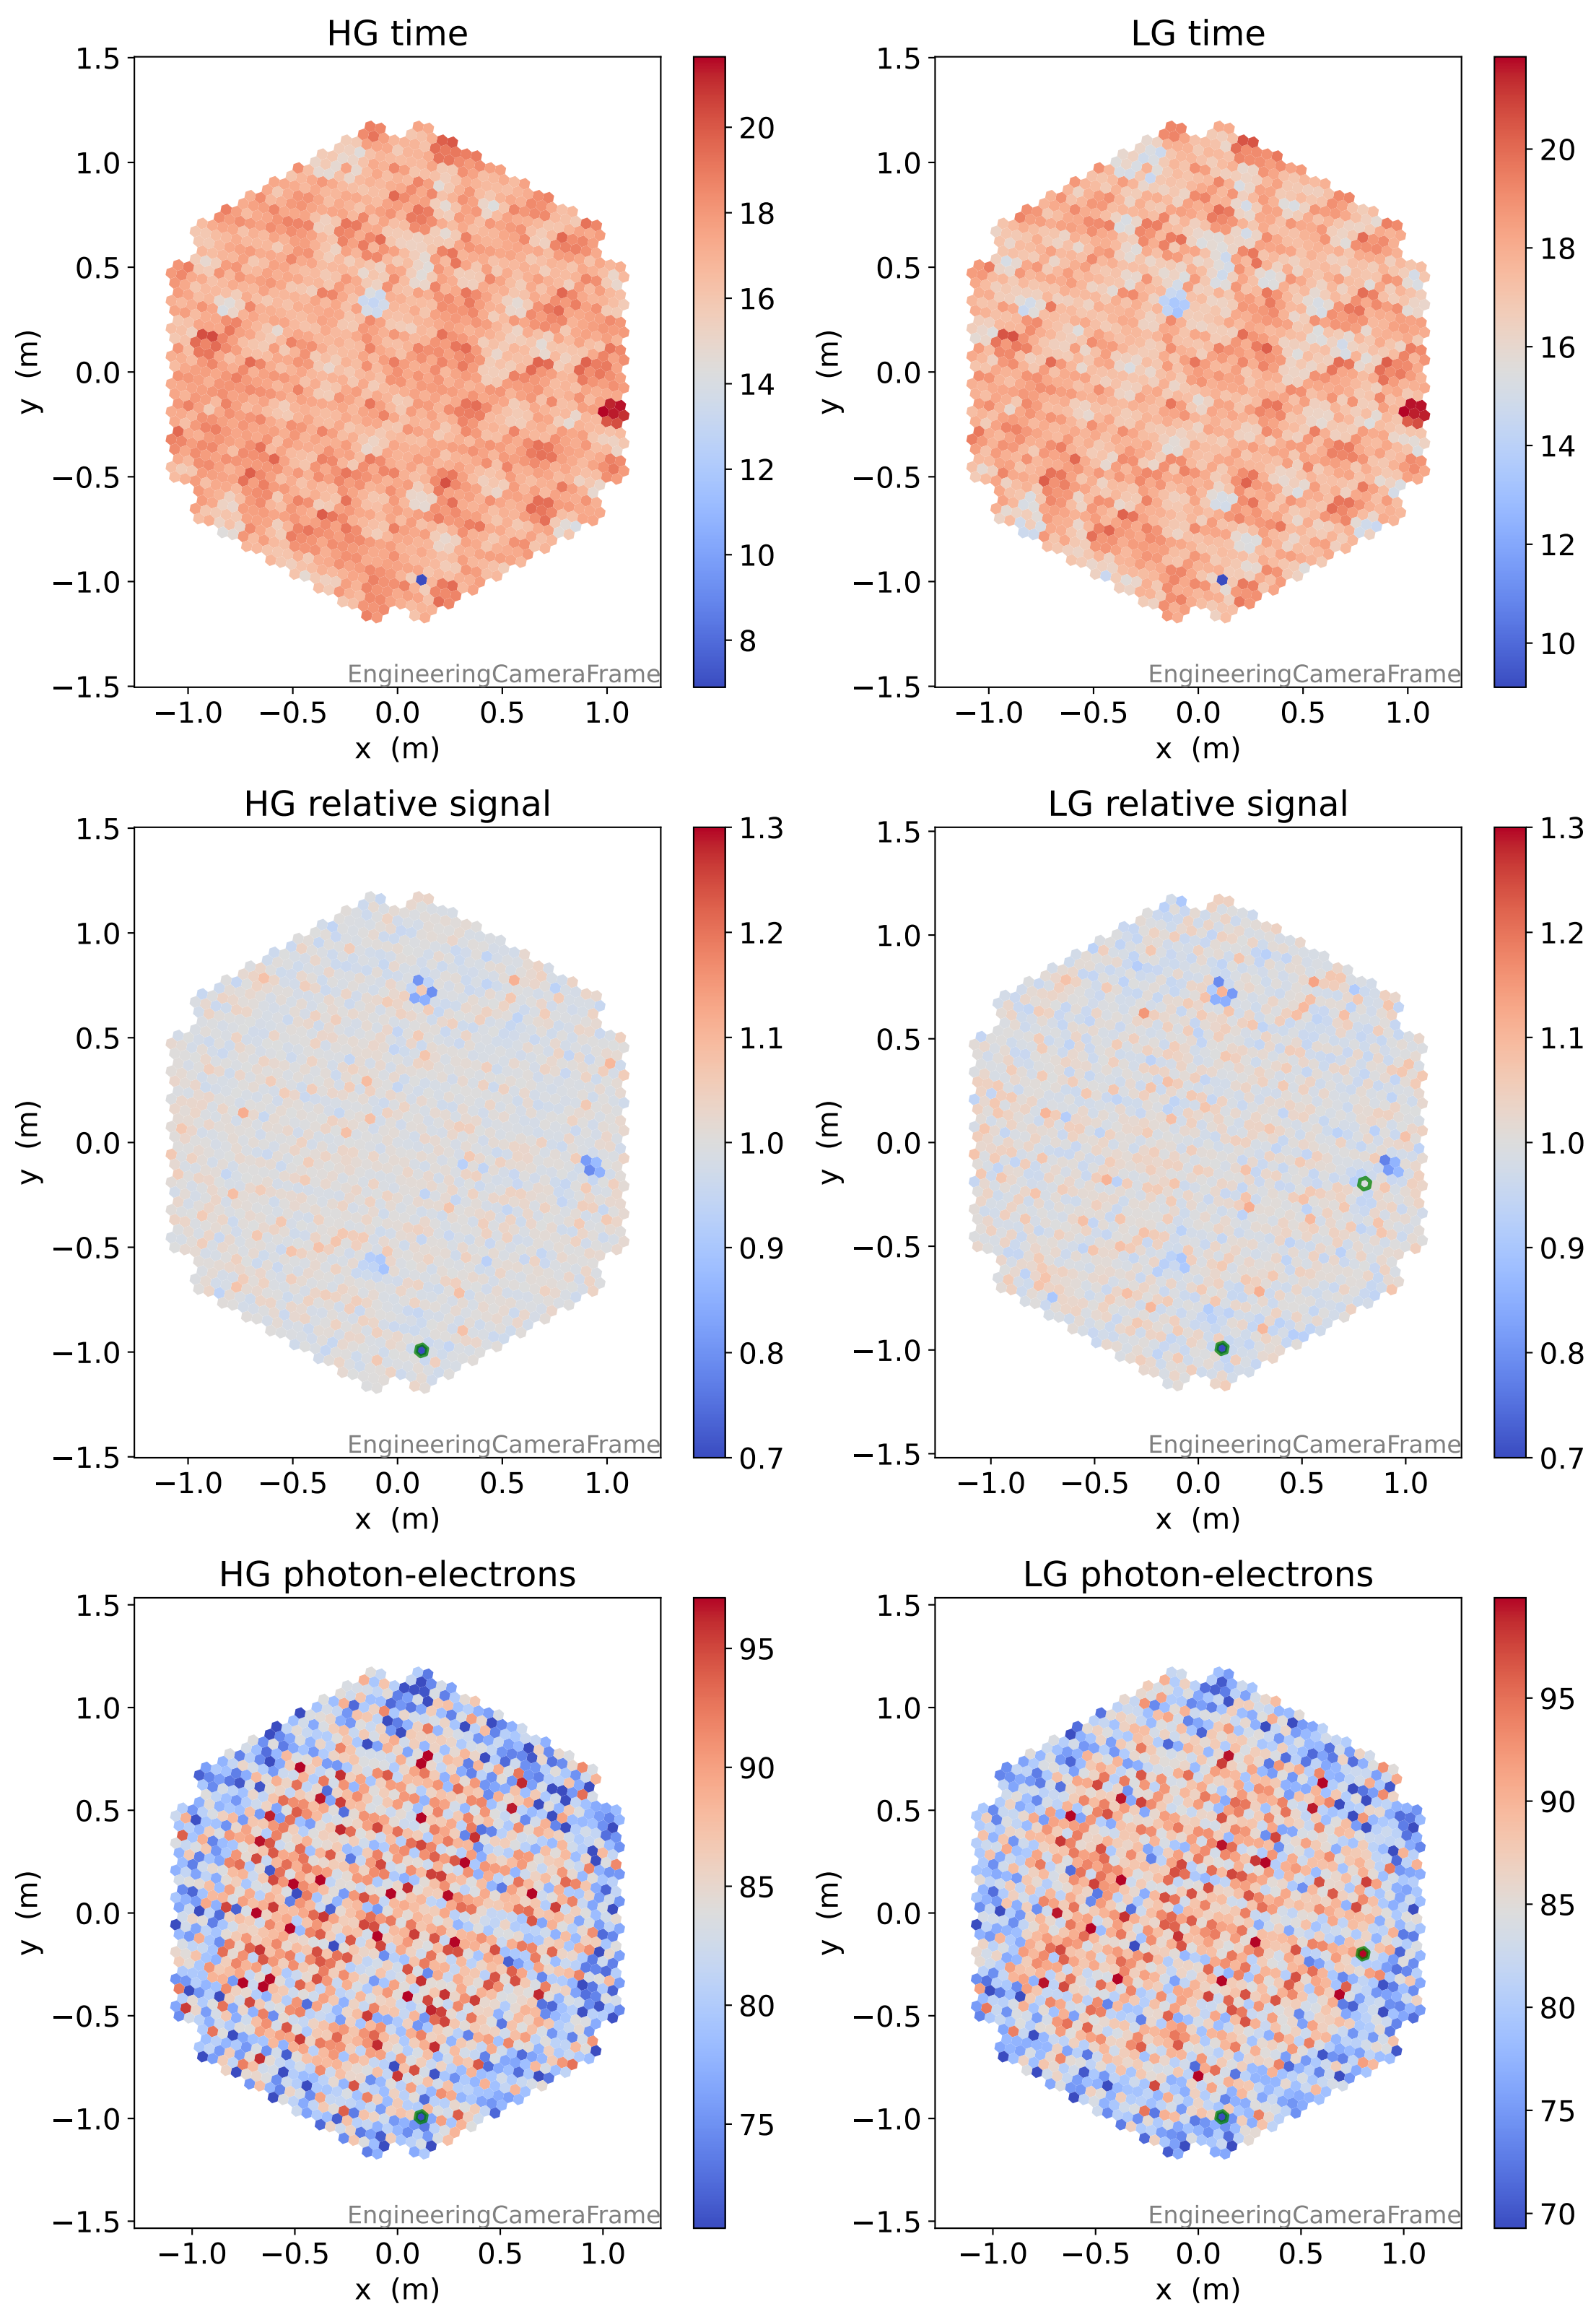

Run 5679

Run 5679

Run 5679 channel: HG

FF sample of 10000 events

pedestal sample of 10000 events

Run 5679 channel: LG

FF sample of 10000 events

pedestal sample of 10000 events