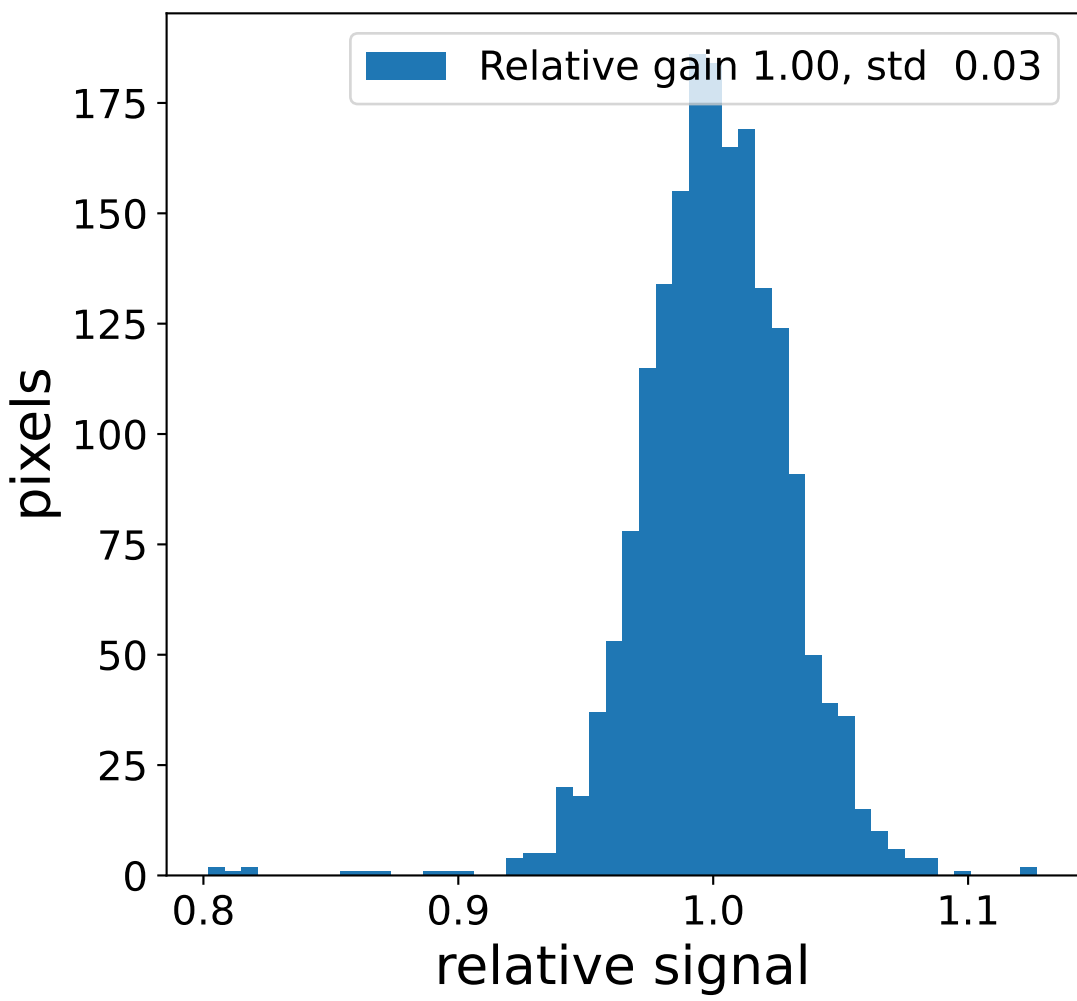

Run 5741

Run 5741

Run 5741 channel: HG

FF sample of 10000 events

pedestal sample of 10000 events

Run 5741 channel: LG

FF sample of 10000 events

pedestal sample of 10000 events