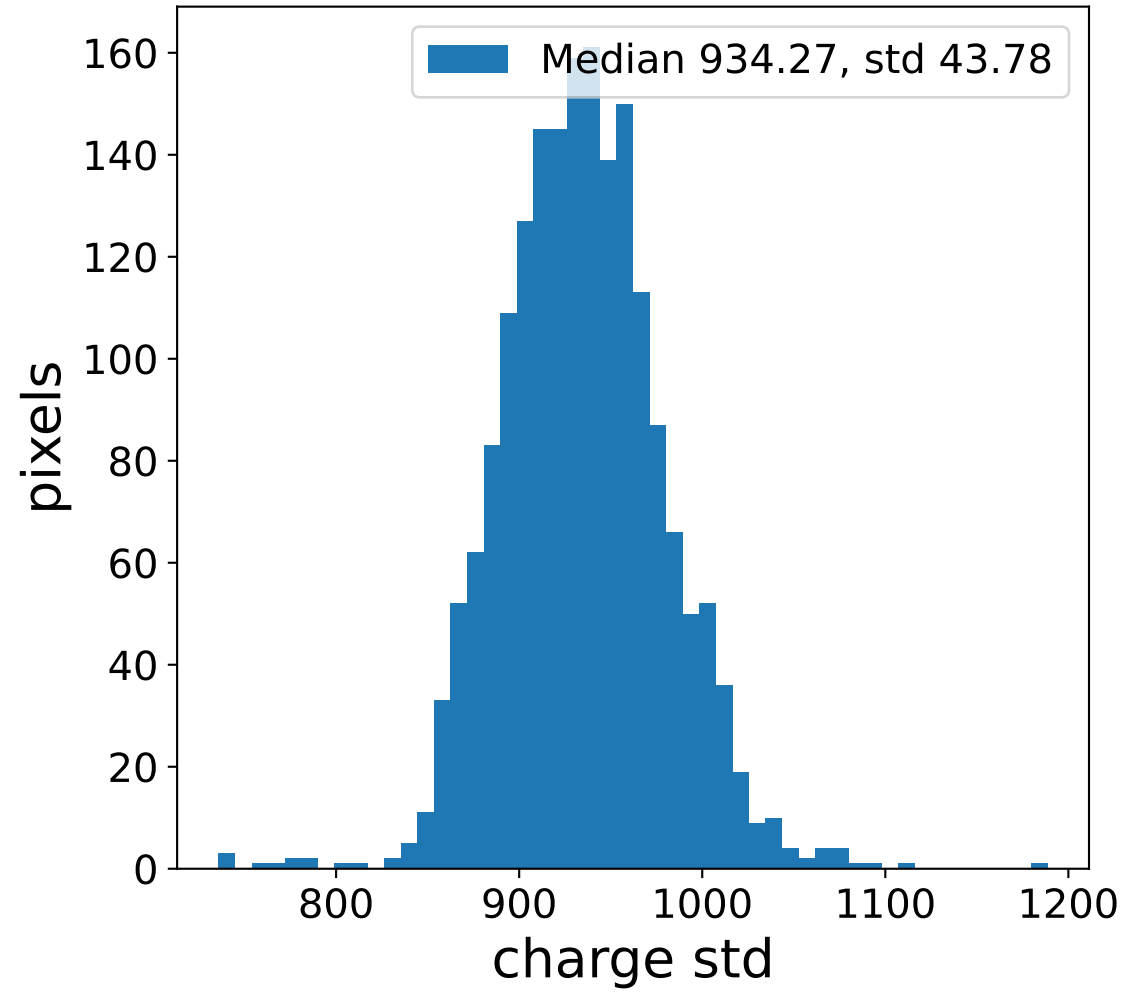

Run 5741

Run 5741

Run 5741 channel: HG

FF sample of 10000 events

pedestal sample of 10000 events

Run 5741 channel: LG

FF sample of 10000 events

pedestal sample of 10000 events