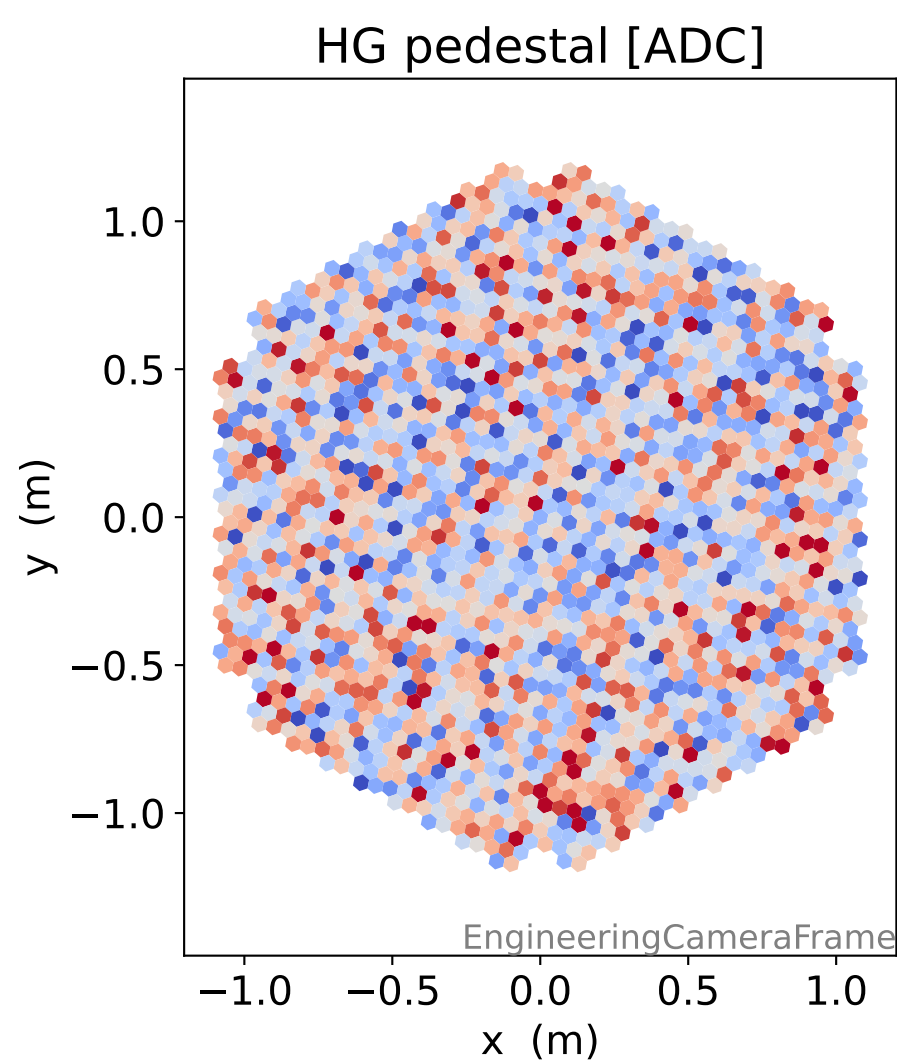

Run 5741

Run 5741

Run 5741 channel: HG

FF sample of 10000 events

pedestal sample of 10000 events

Run 5741 channel: LG

FF sample of 10000 events

pedestal sample of 10000 events