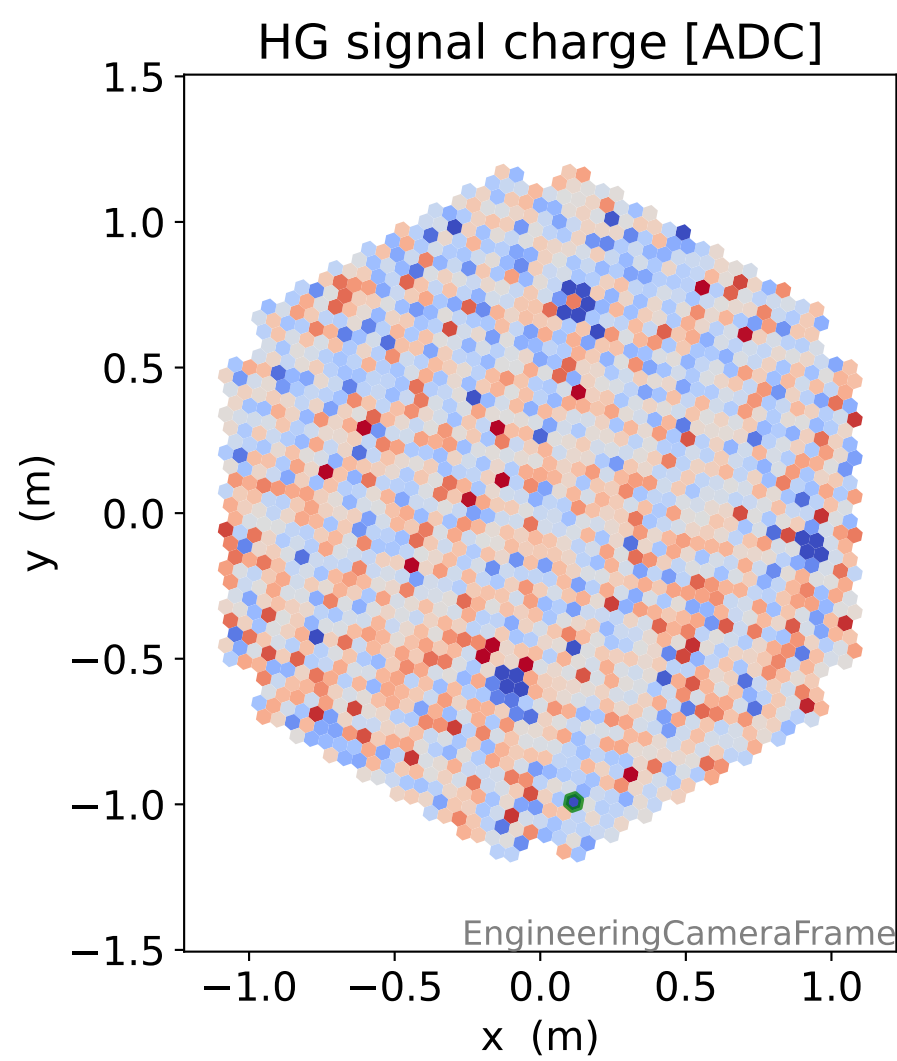

Run 5741

Run 5741

Run 5741 channel: HG

FF sample of 10000 events

pedestal sample of 10000 events

Run 5741 channel: LG

FF sample of 10000 events

pedestal sample of 10000 events