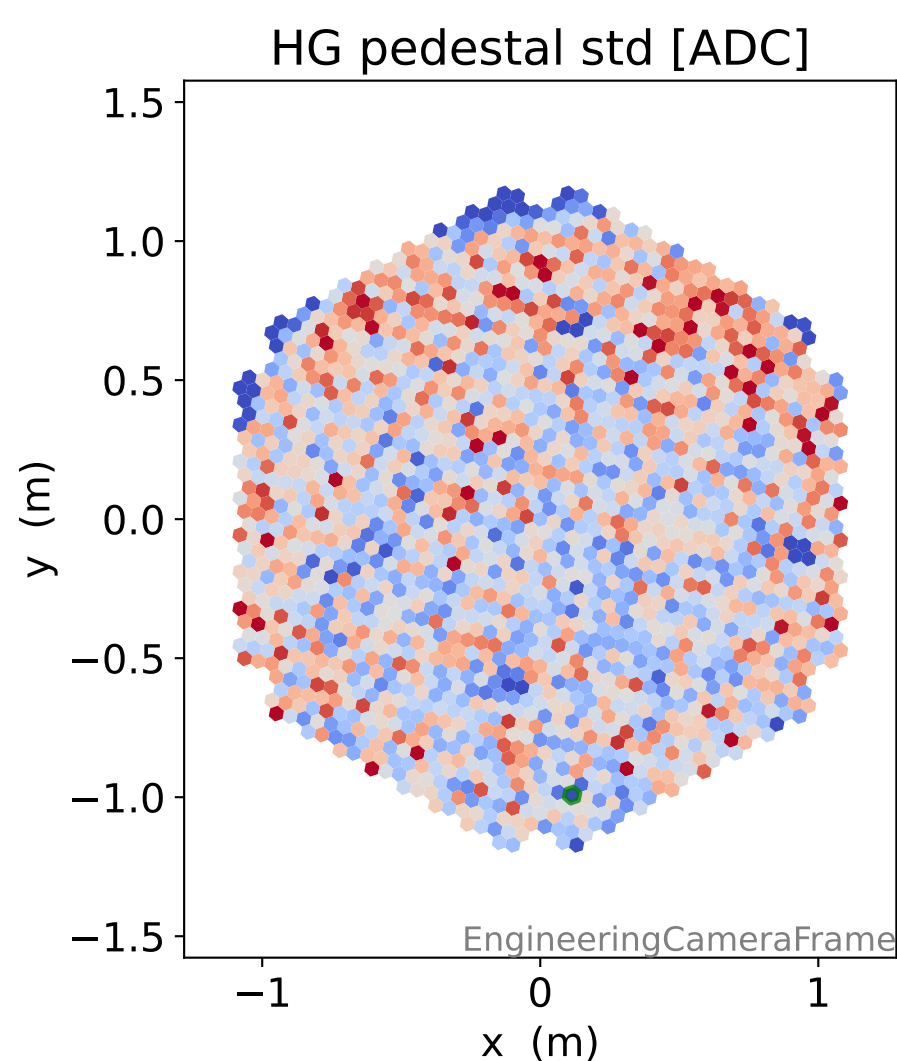

Run 5741

Run 5741

Run 5741 channel: HG

FF sample of 10000 events

pedestal sample of 10000 events

Run 5741 channel: LG

FF sample of 10000 events

pedestal sample of 10000 events