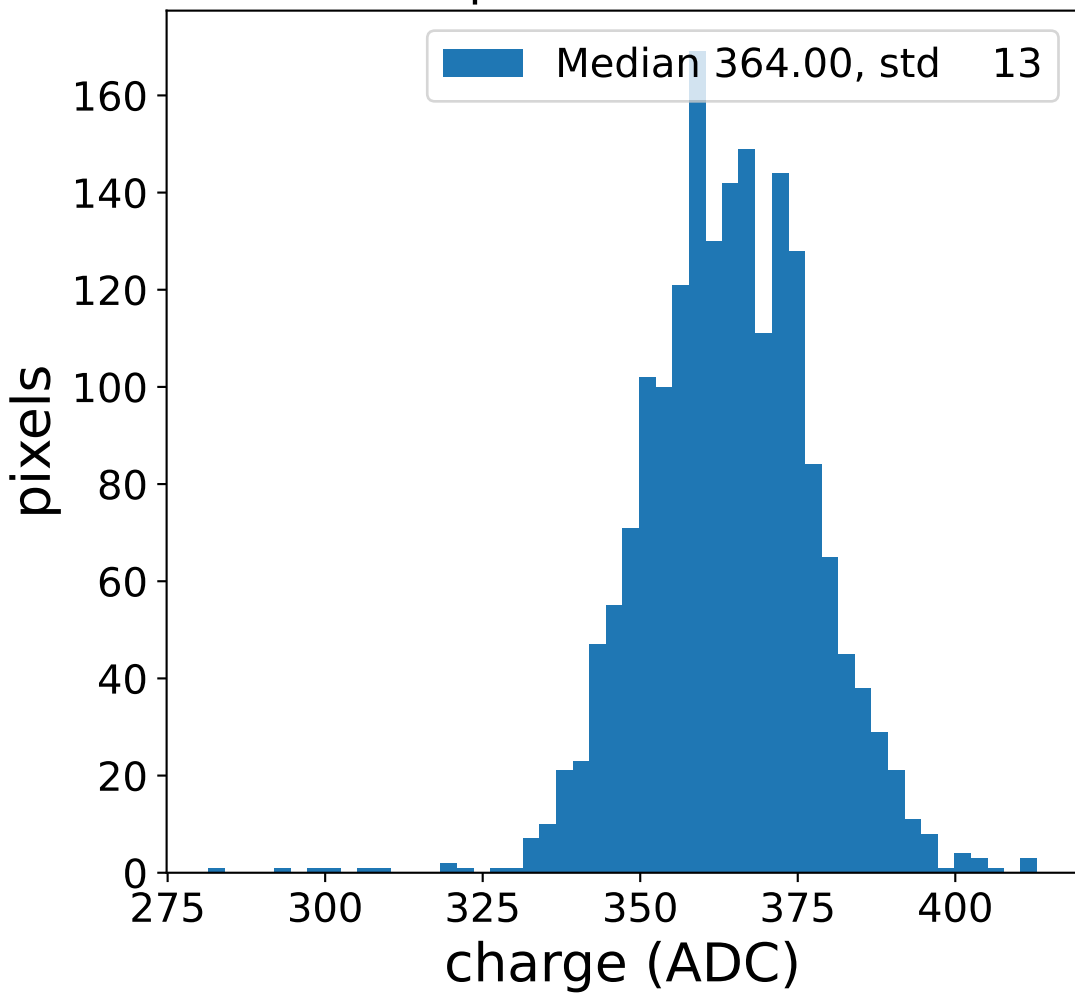

Run 5741

Run 5741

Run 5741 channel: HG

FF sample of 10000 events

pedestal sample of 10000 events

Run 5741 channel: LG

FF sample of 10000 events

pedestal sample of 10000 events