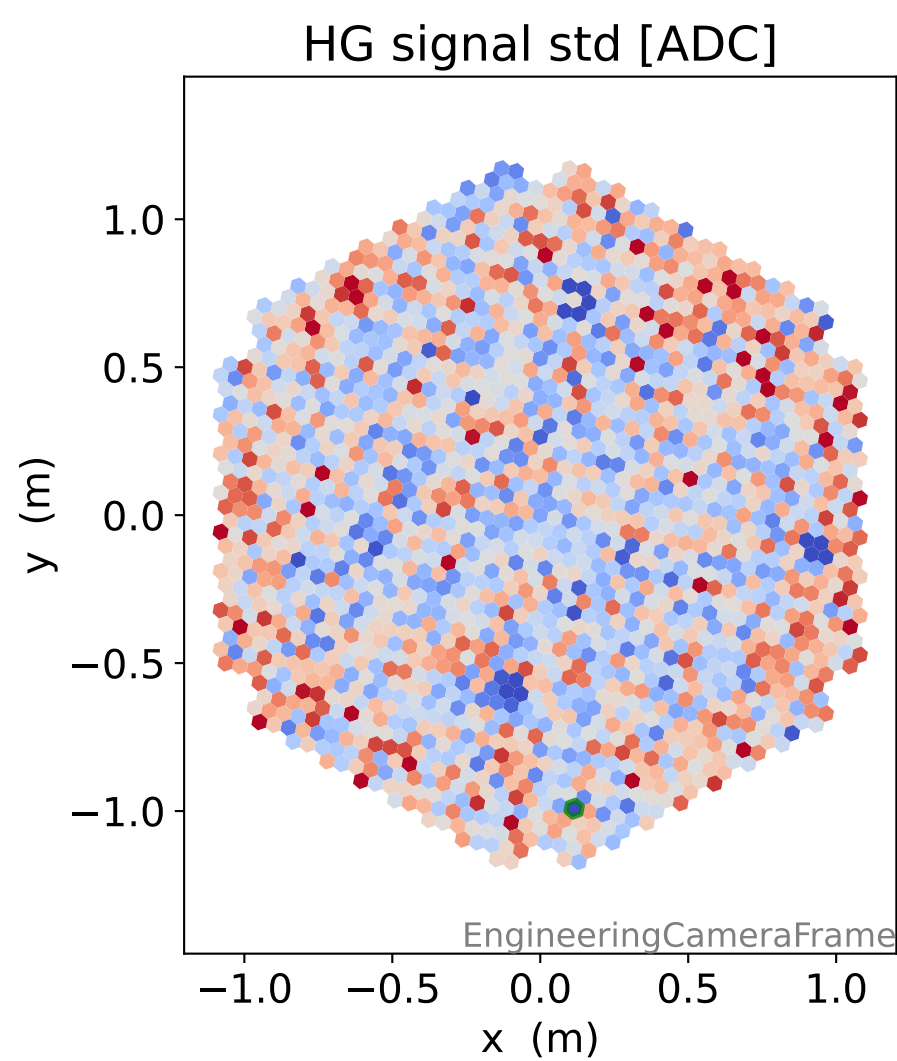

Run 5741

Run 5741

Run 5741 channel: HG

FF sample of 10000 events

pedestal sample of 10000 events

Run 5741 channel: LG

FF sample of 10000 events

pedestal sample of 10000 events