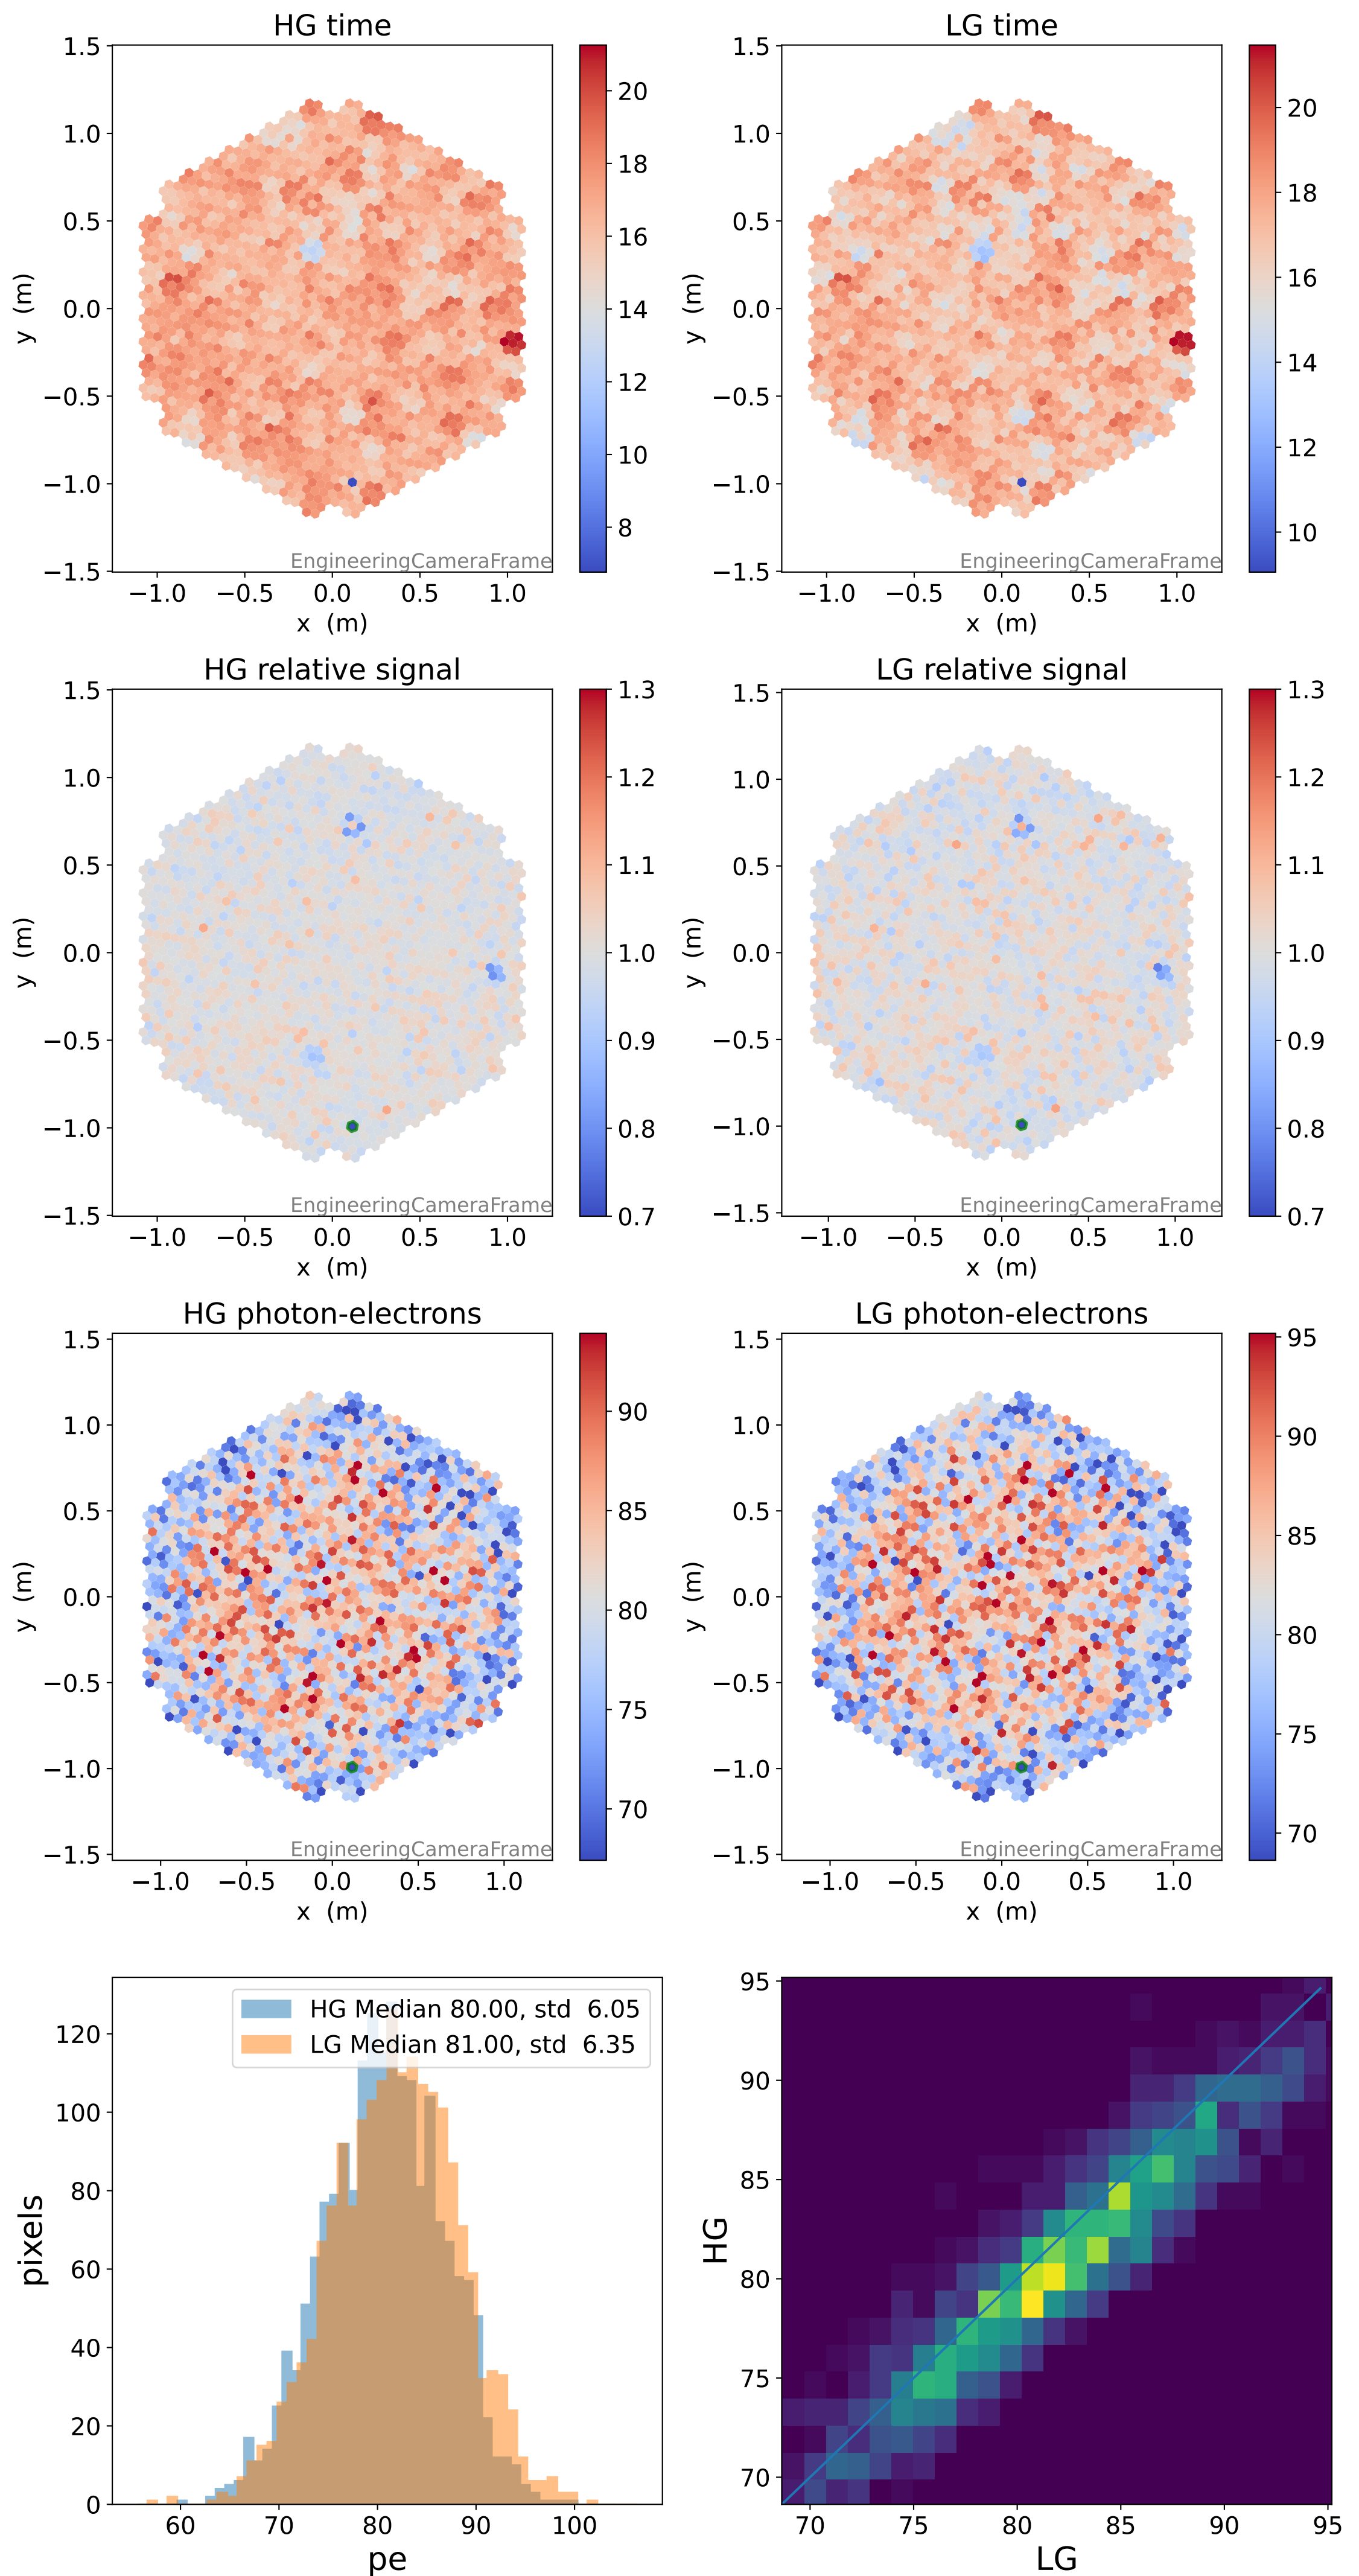

Run 5741

Run 5741

Run 5741 channel: HG

FF sample of 10000 events

pedestal sample of 10000 events

Run 5741 channel: LG

FF sample of 10000 events

pedestal sample of 10000 events