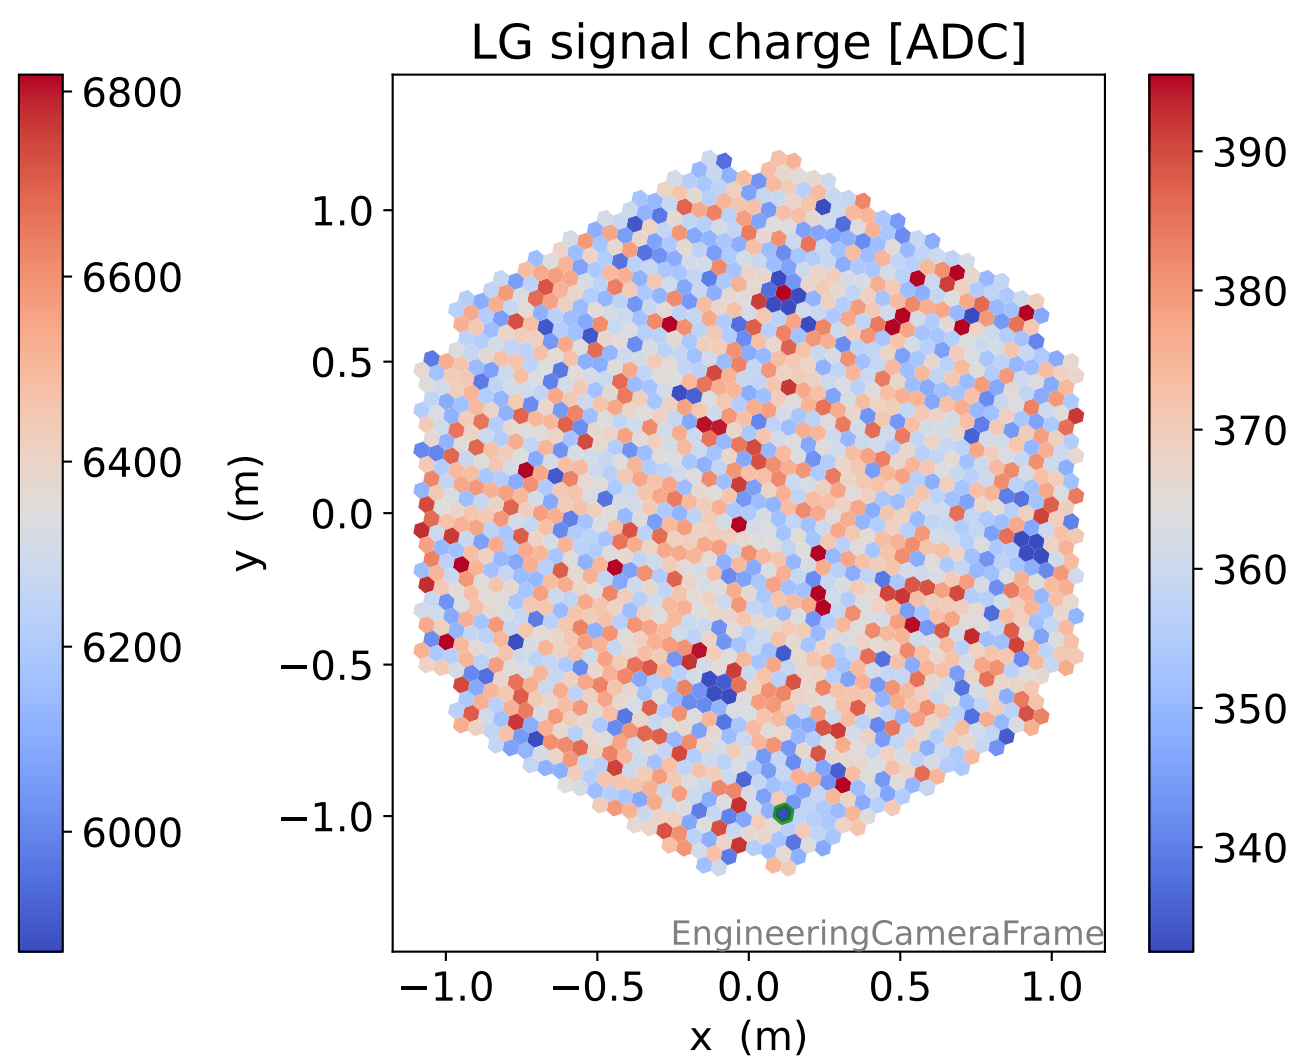

Run 5741

Run 5741

Run 5741 channel: HG

FF sample of 10000 events

pedestal sample of 10000 events

Run 5741 channel: LG

FF sample of 10000 events

pedestal sample of 10000 events