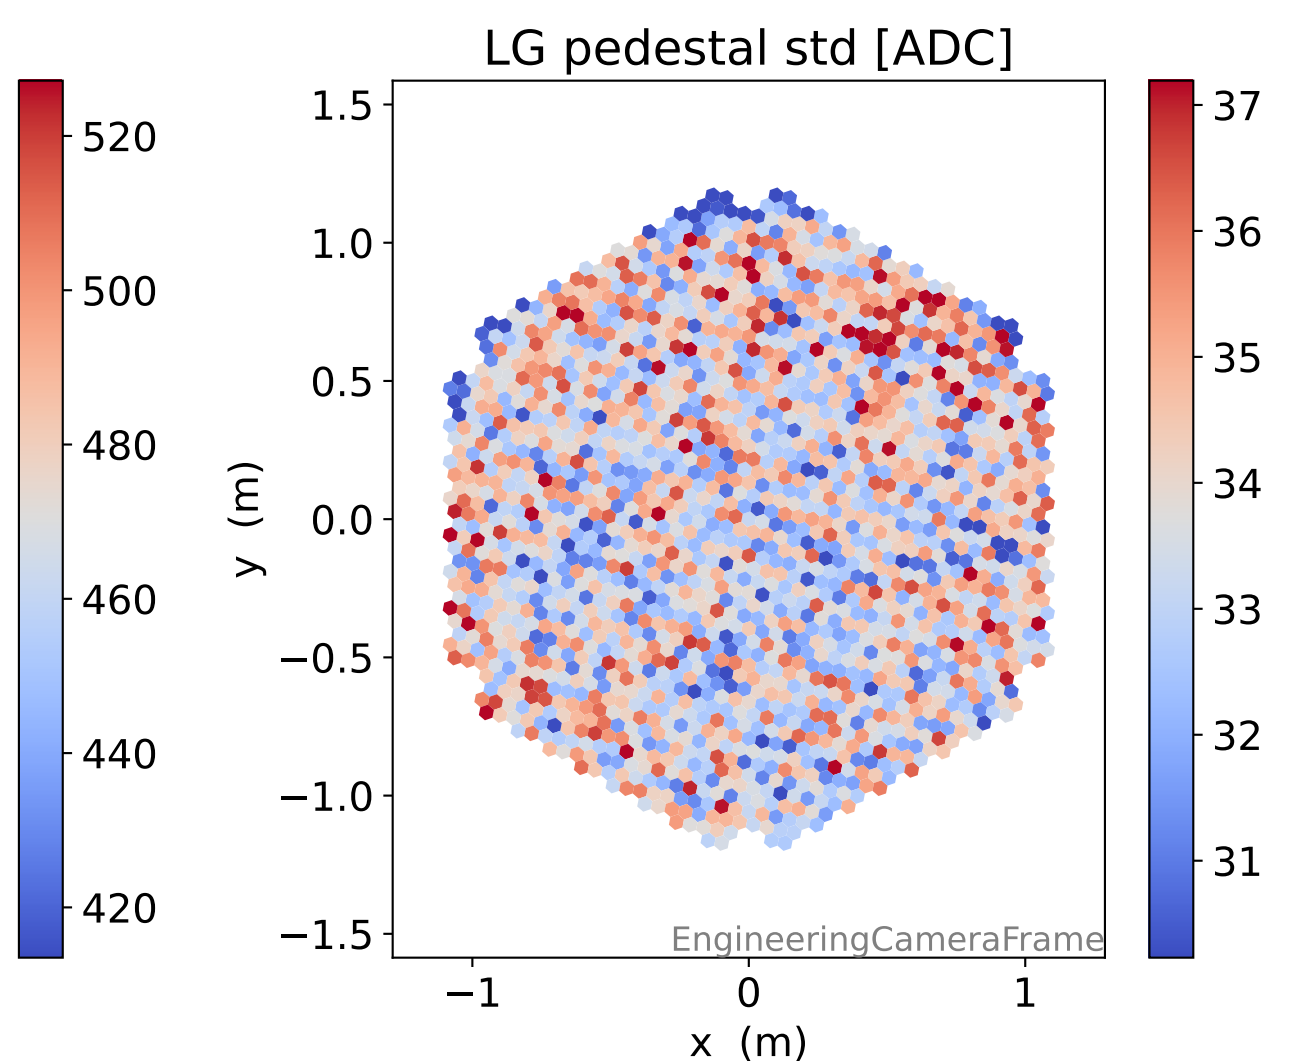

Run 5741

Run 5741

Run 5741 channel: HG

FF sample of 10000 events

pedestal sample of 10000 events

Run 5741 channel: LG

FF sample of 10000 events

pedestal sample of 10000 events