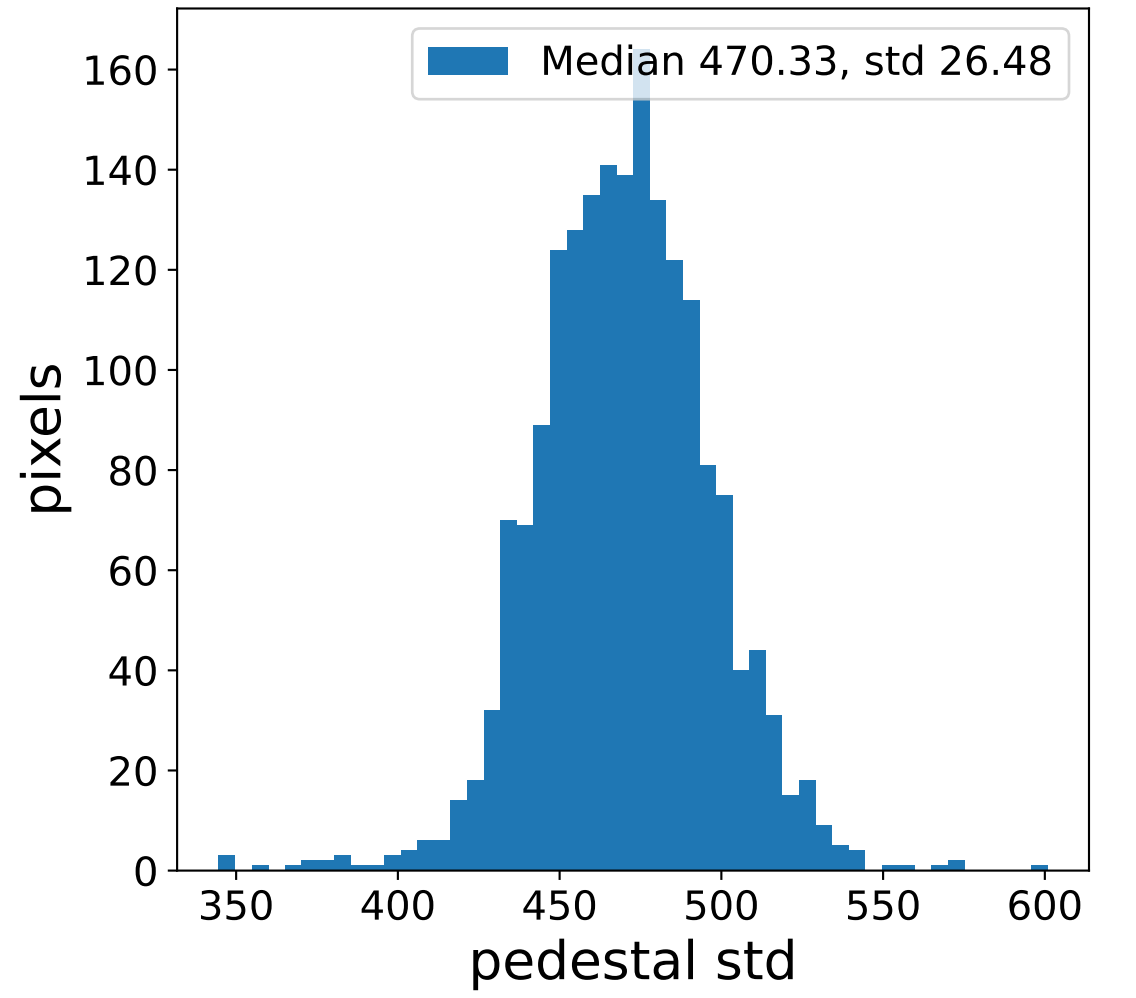

Run 5741

Run 5741

Run 5741 channel: HG

FF sample of 10000 events

pedestal sample of 10000 events

Run 5741 channel: LG

FF sample of 10000 events

pedestal sample of 10000 events