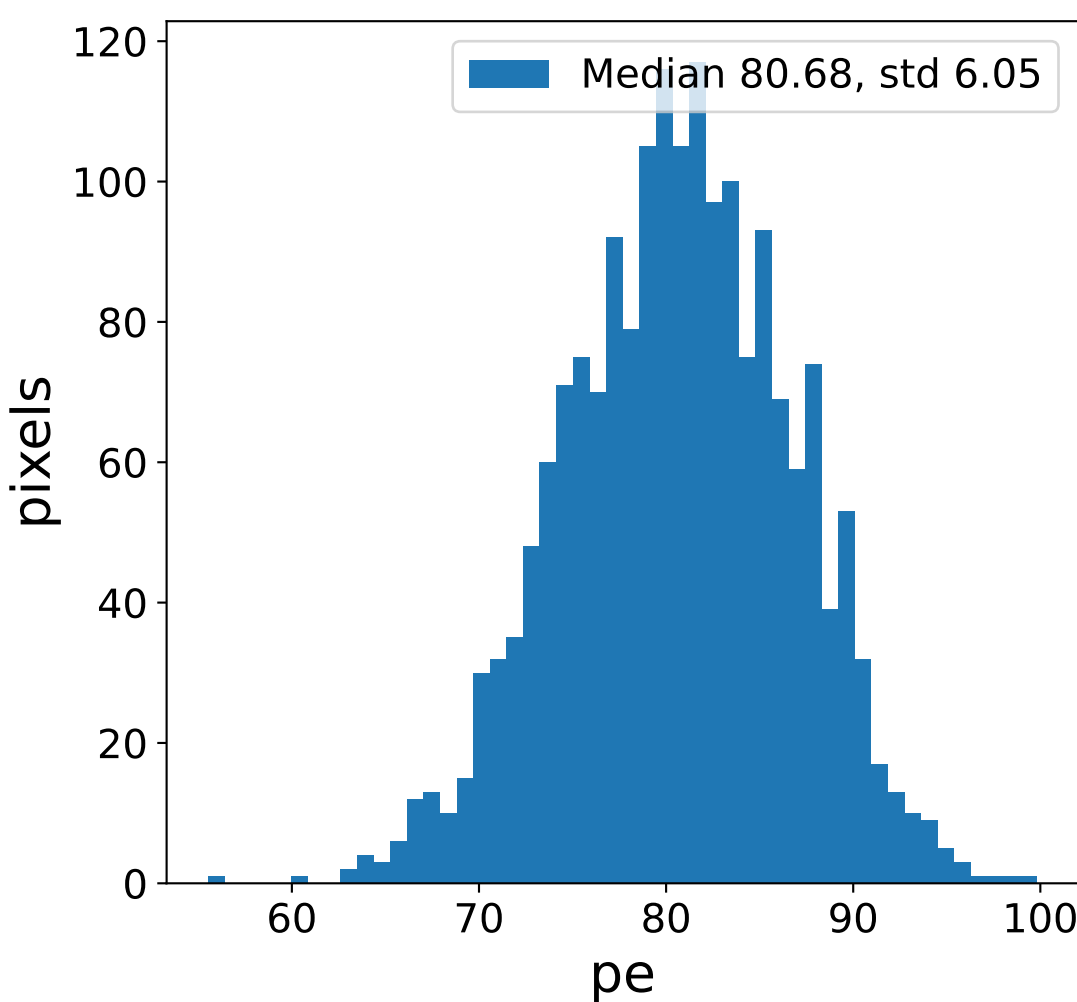

Run 5741

Run 5741

Run 5741 channel: HG

FF sample of 10000 events

pedestal sample of 10000 events

Run 5741 channel: LG

FF sample of 10000 events

pedestal sample of 10000 events