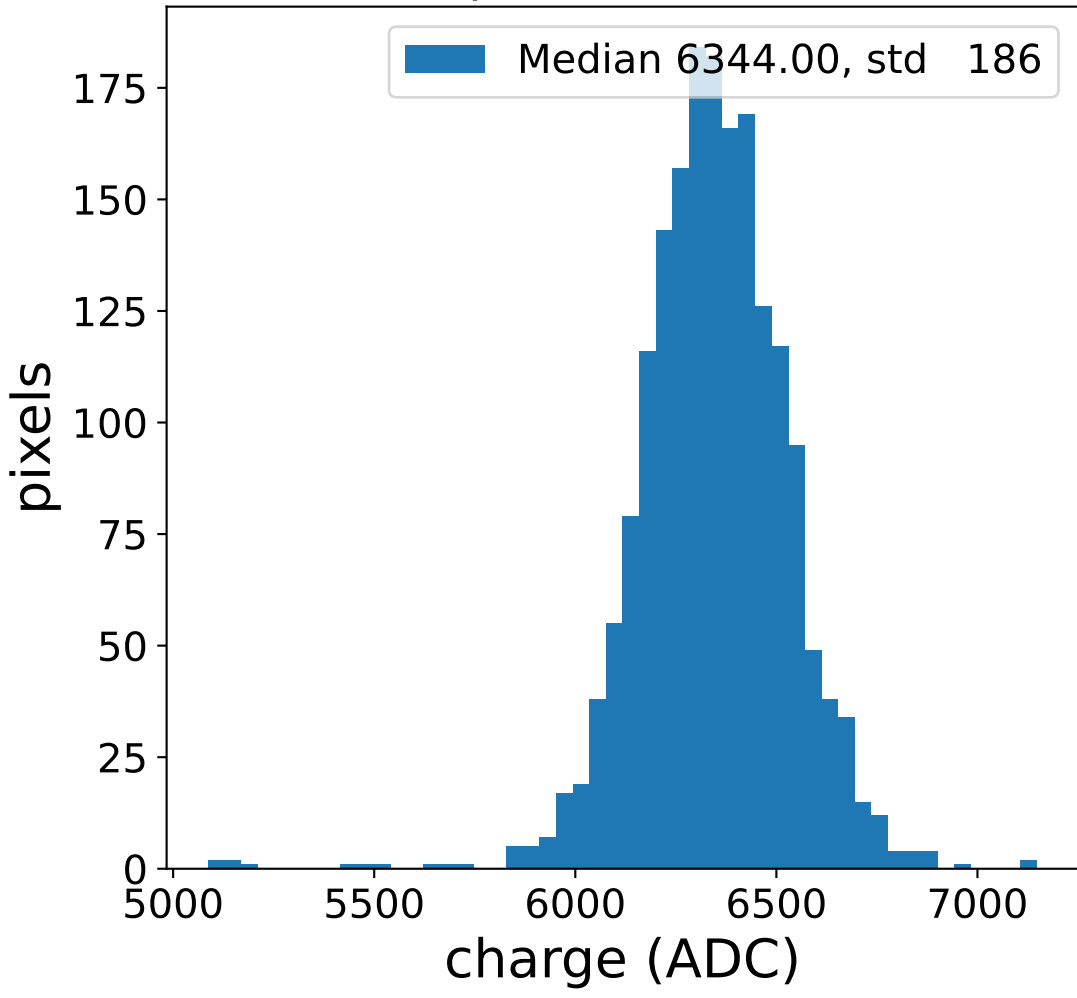

Run 5741

Run 5741

Run 5741 channel: HG

FF sample of 10000 events

pedestal sample of 10000 events

Run 5741 channel: LG

FF sample of 10000 events

pedestal sample of 10000 events