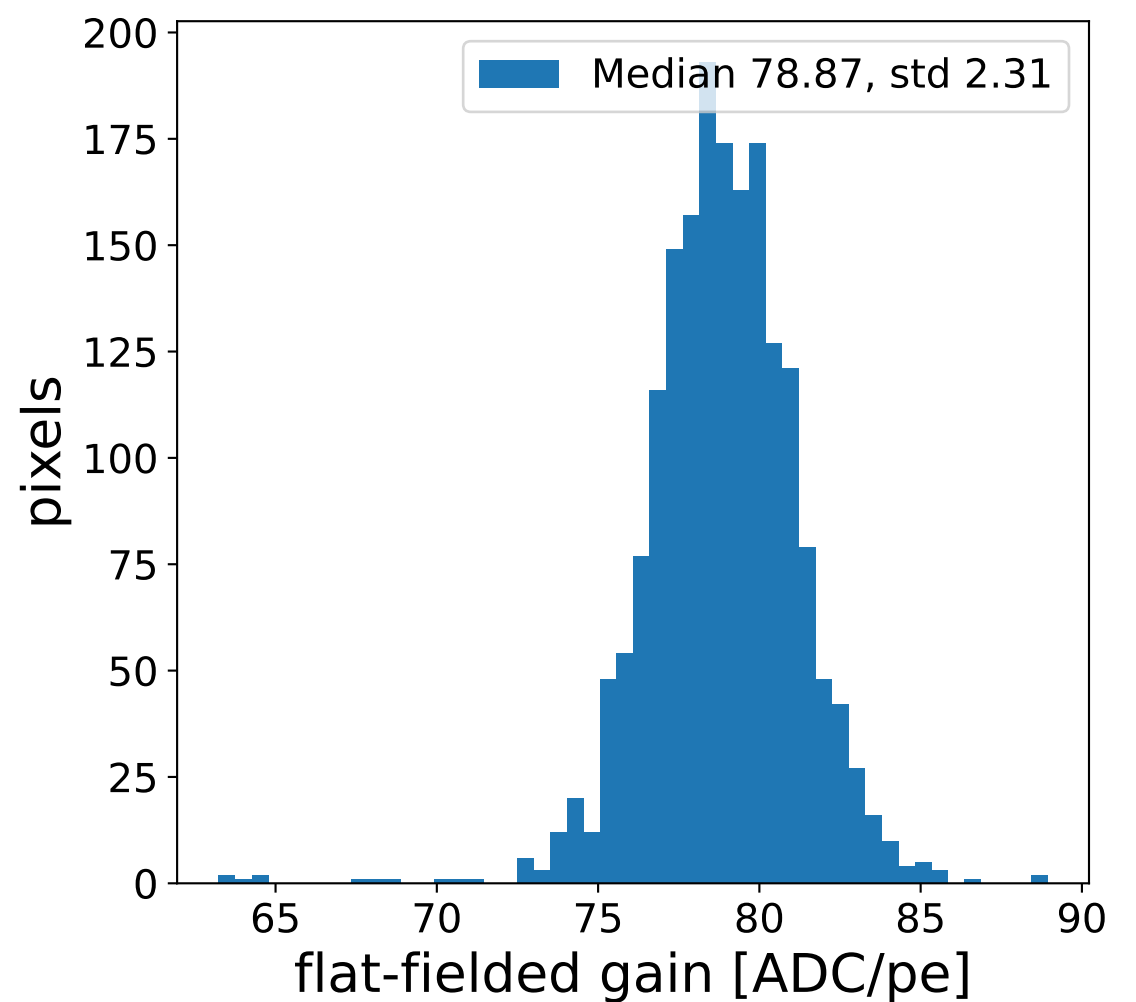

Run 5741

Run 5741

Run 5741 channel: HG

FF sample of 10000 events

pedestal sample of 10000 events

Run 5741 channel: LG

FF sample of 10000 events

pedestal sample of 10000 events