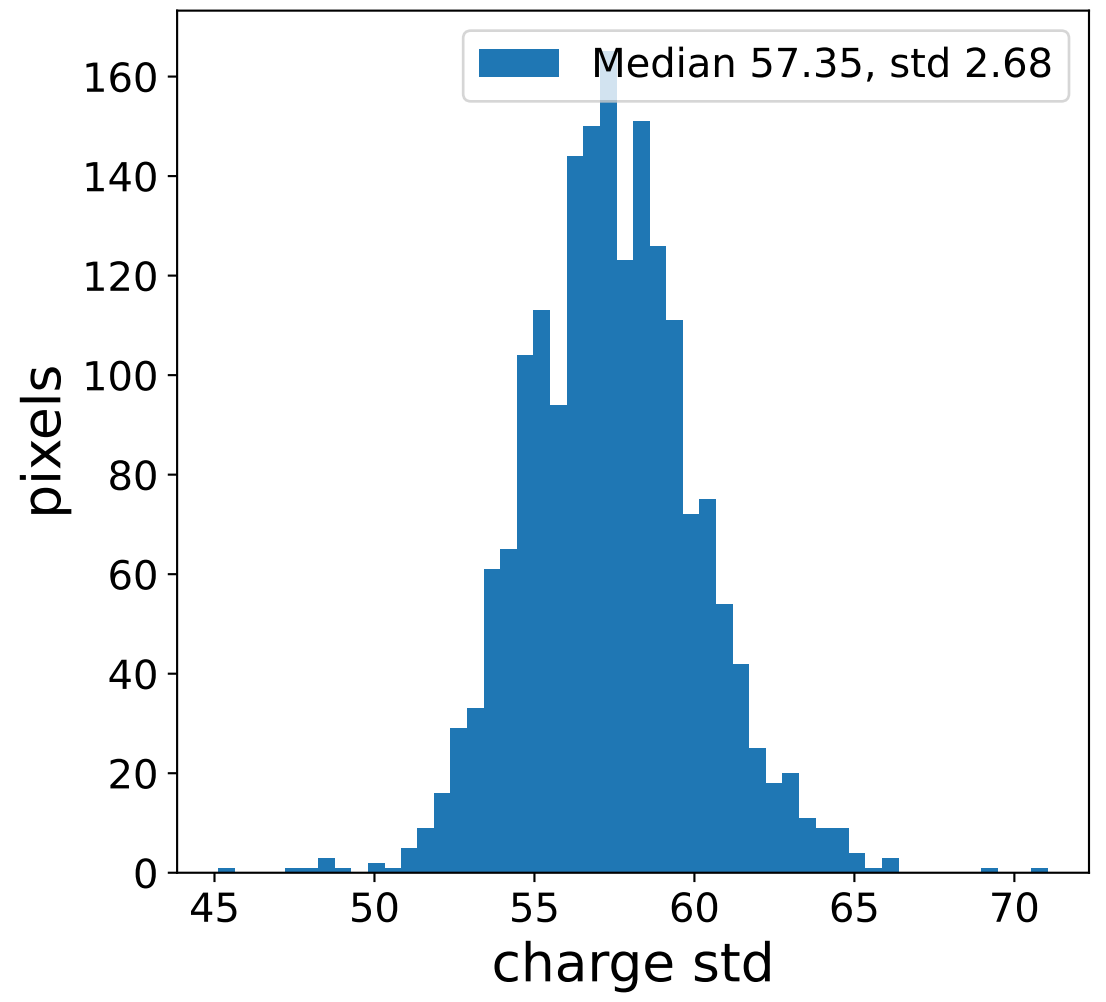

Run 5741

Run 5741

Run 5741 channel: HG

FF sample of 10000 events

pedestal sample of 10000 events

Run 5741 channel: LG

FF sample of 10000 events

pedestal sample of 10000 events