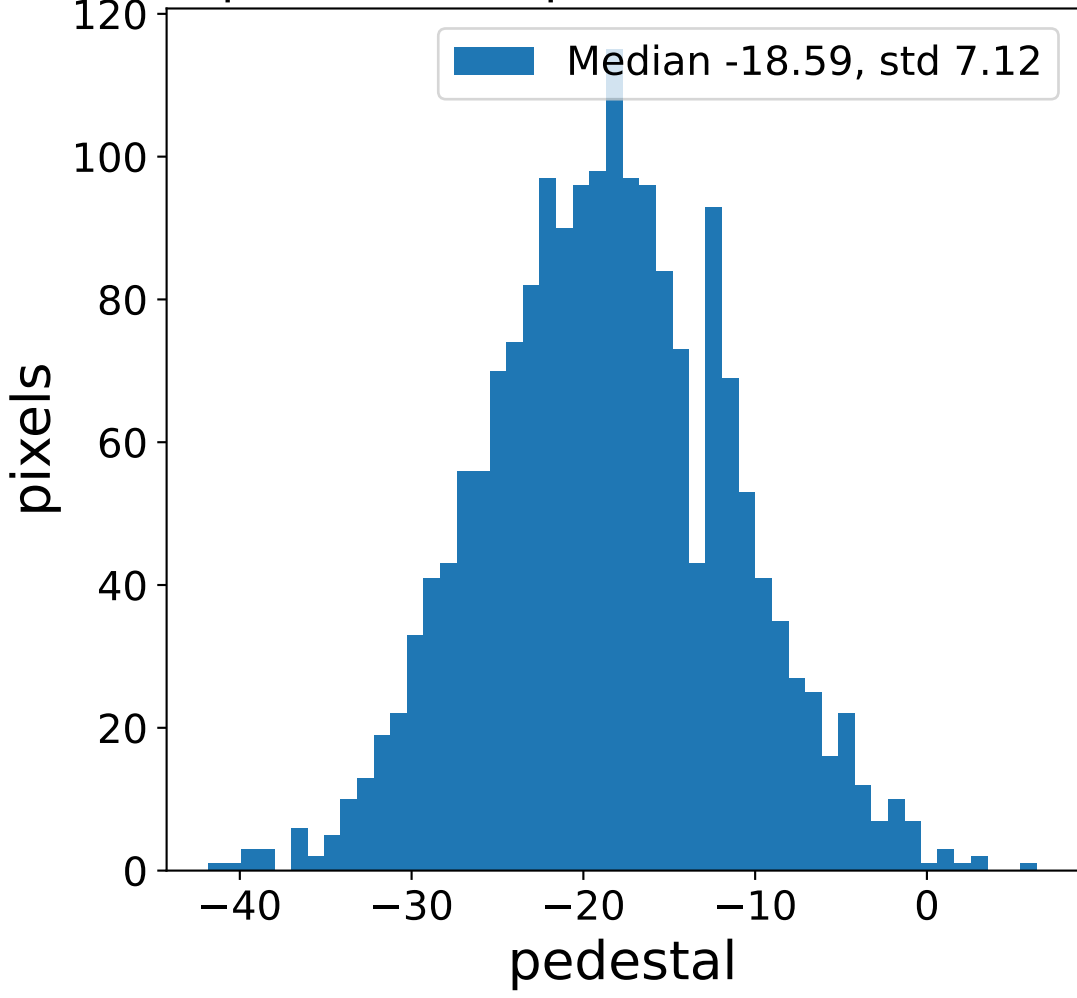

Run 5741

Run 5741

Run 5741 channel: HG

FF sample of 10000 events

pedestal sample of 10000 events

Run 5741 channel: LG

FF sample of 10000 events

pedestal sample of 10000 events