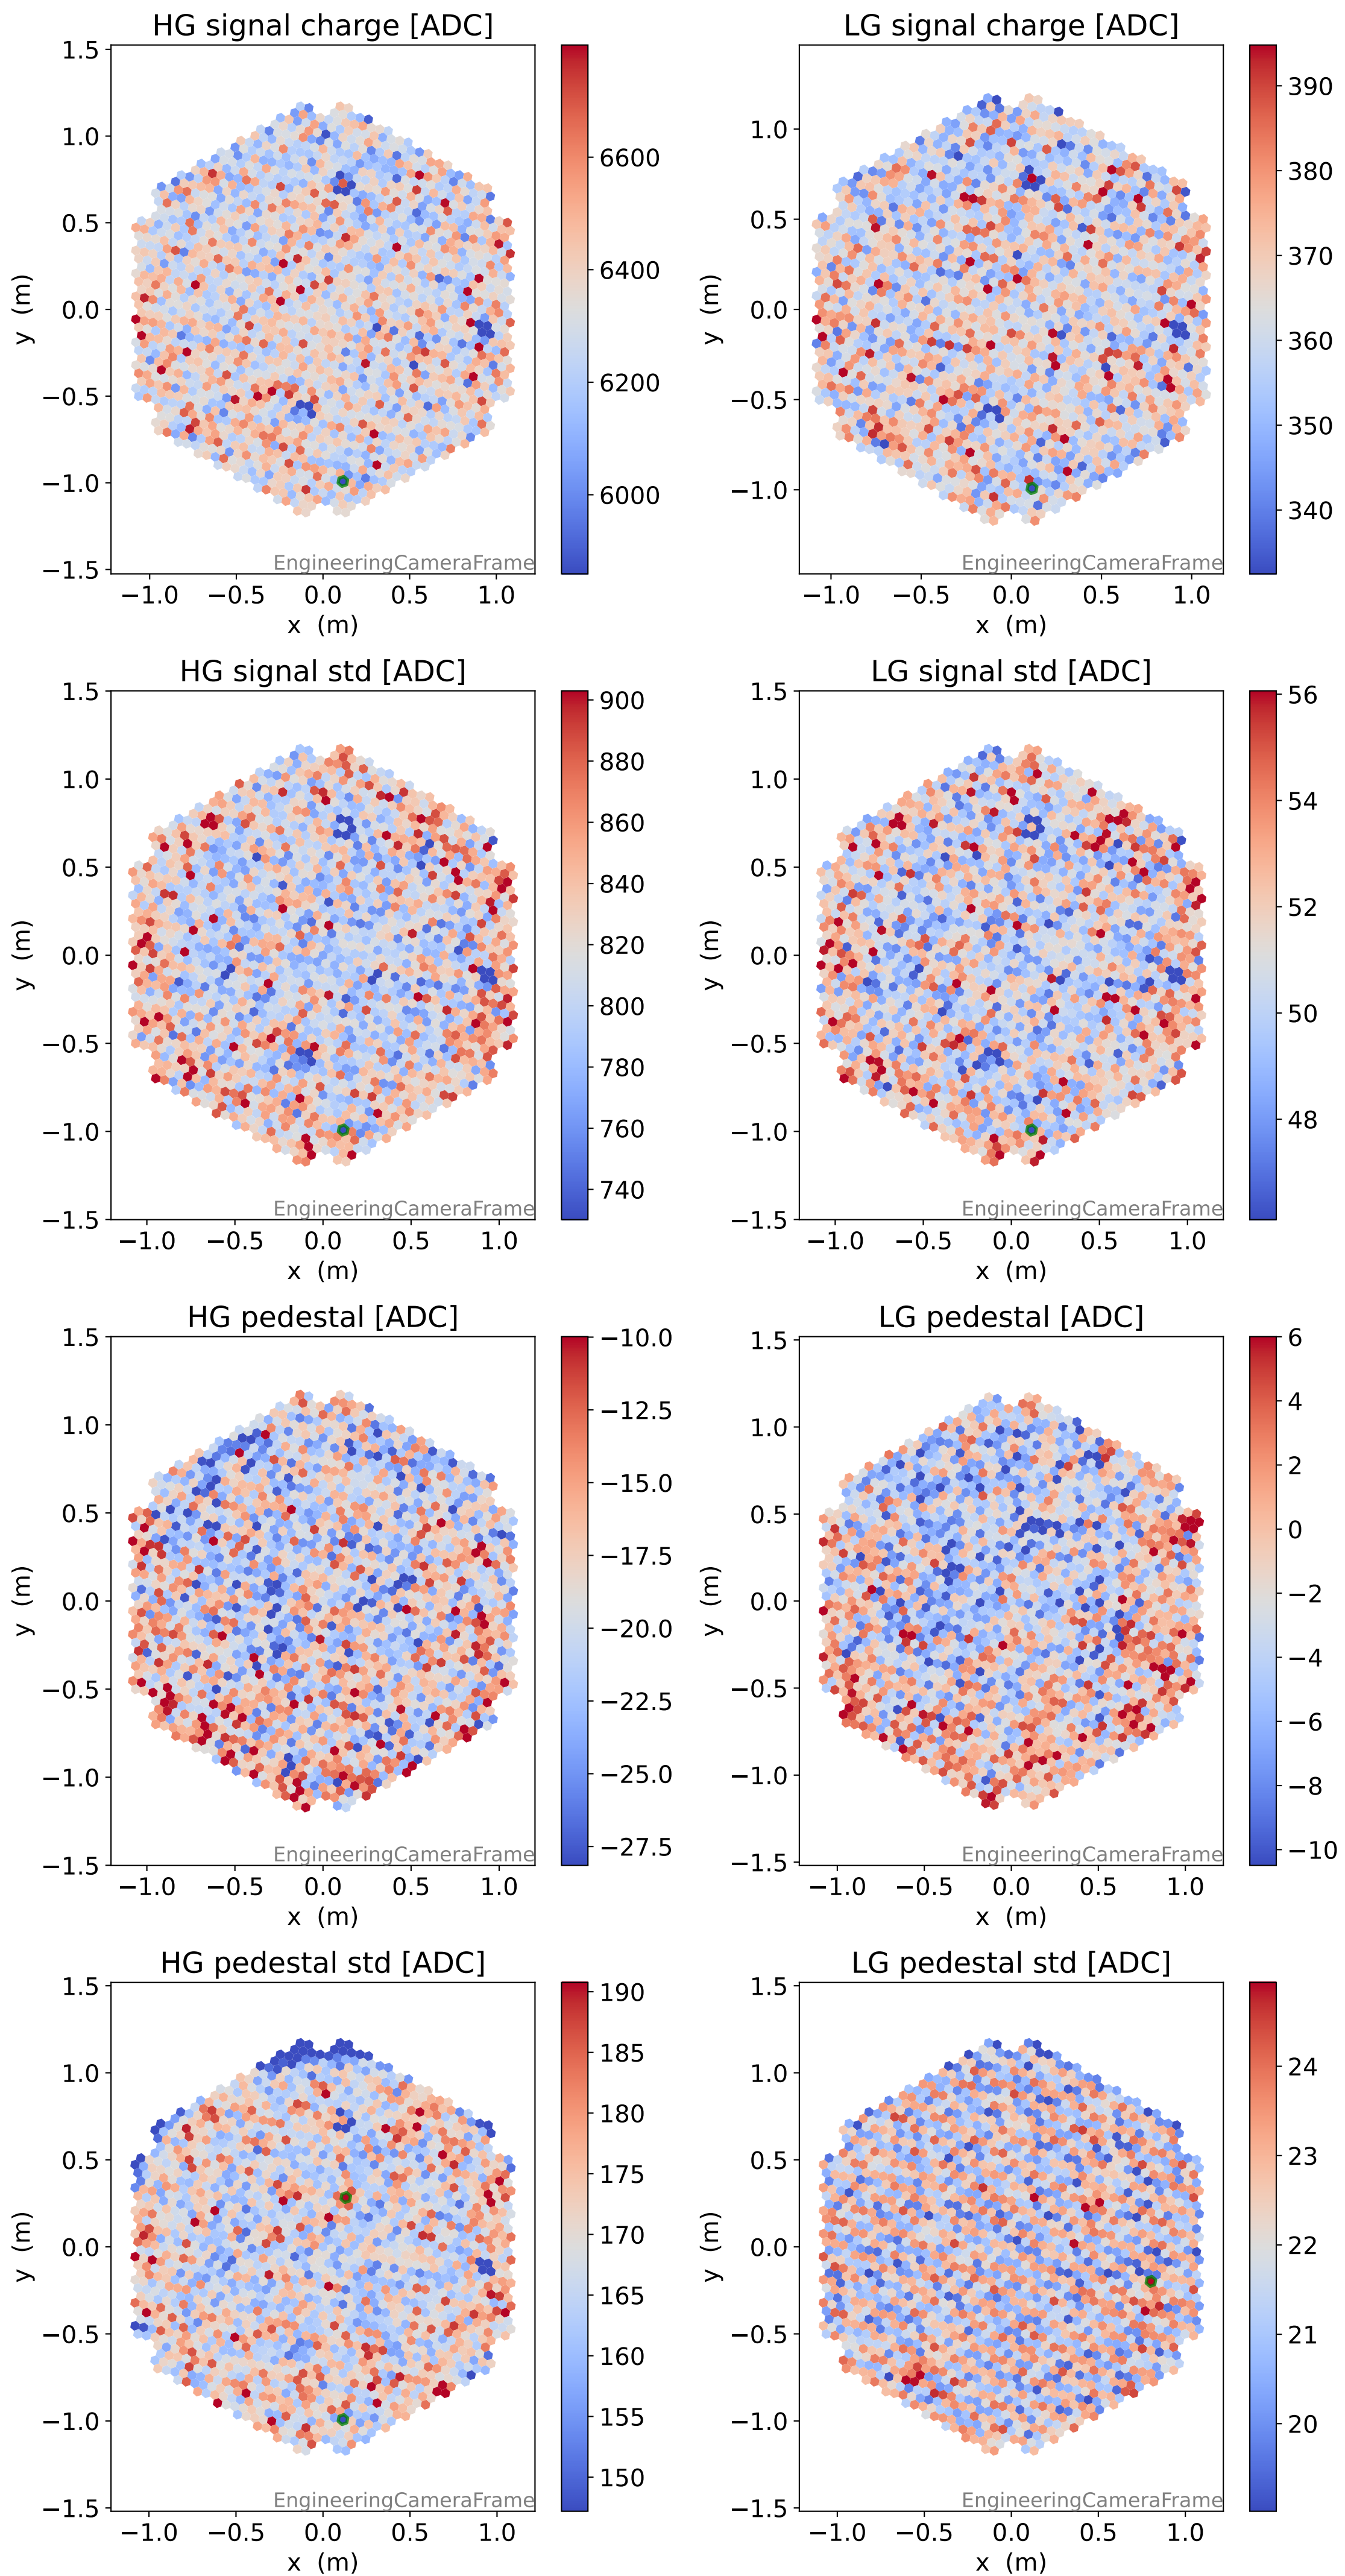

Run 5779

Run 5779

Run 5779 channel: HG

FF sample of 10000 events

pedestal sample of 10000 events

Run 5779 channel: LG

FF sample of 10000 events

pedestal sample of 10000 events