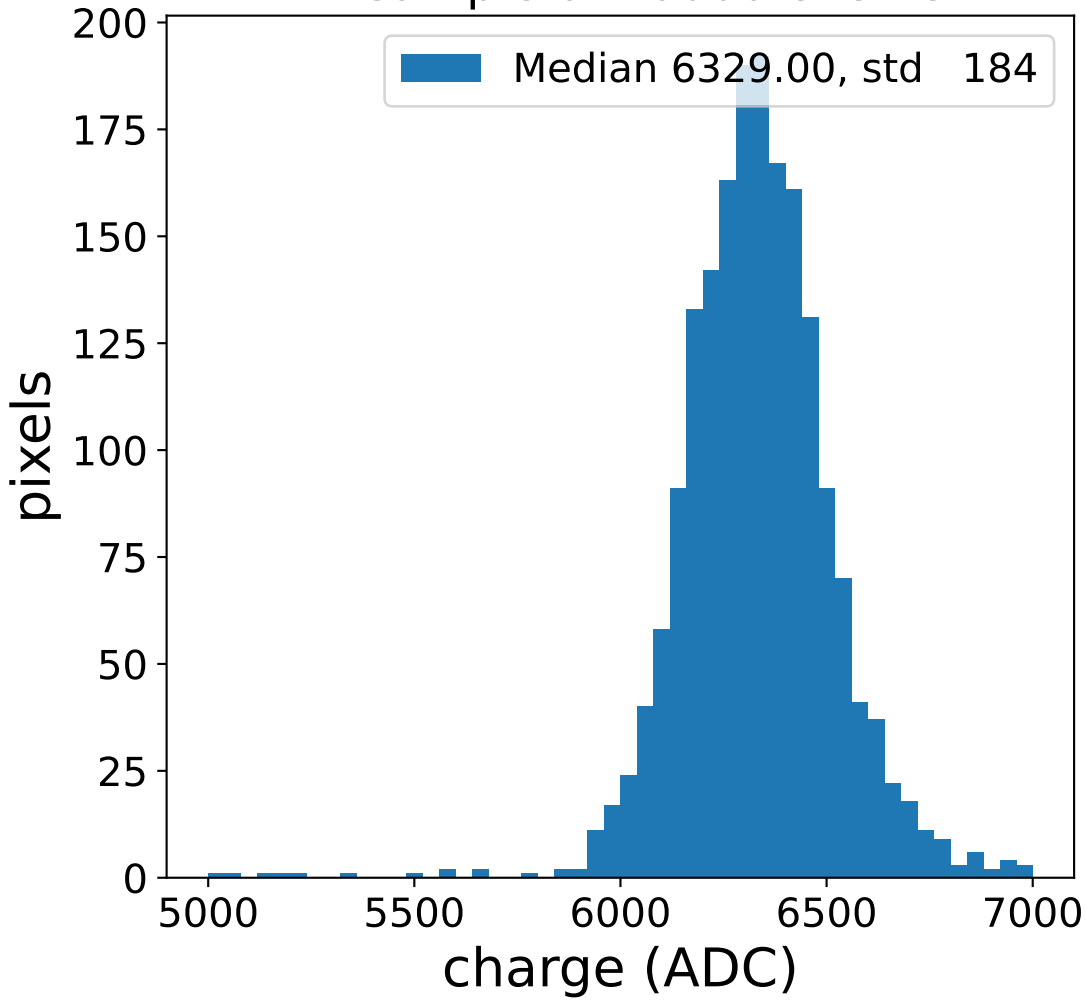

Run 5779

Run 5779

Run 5779 channel: HG

FF sample of 10000 events

pedestal sample of 10000 events

Run 5779 channel: LG

FF sample of 10000 events

pedestal sample of 10000 events