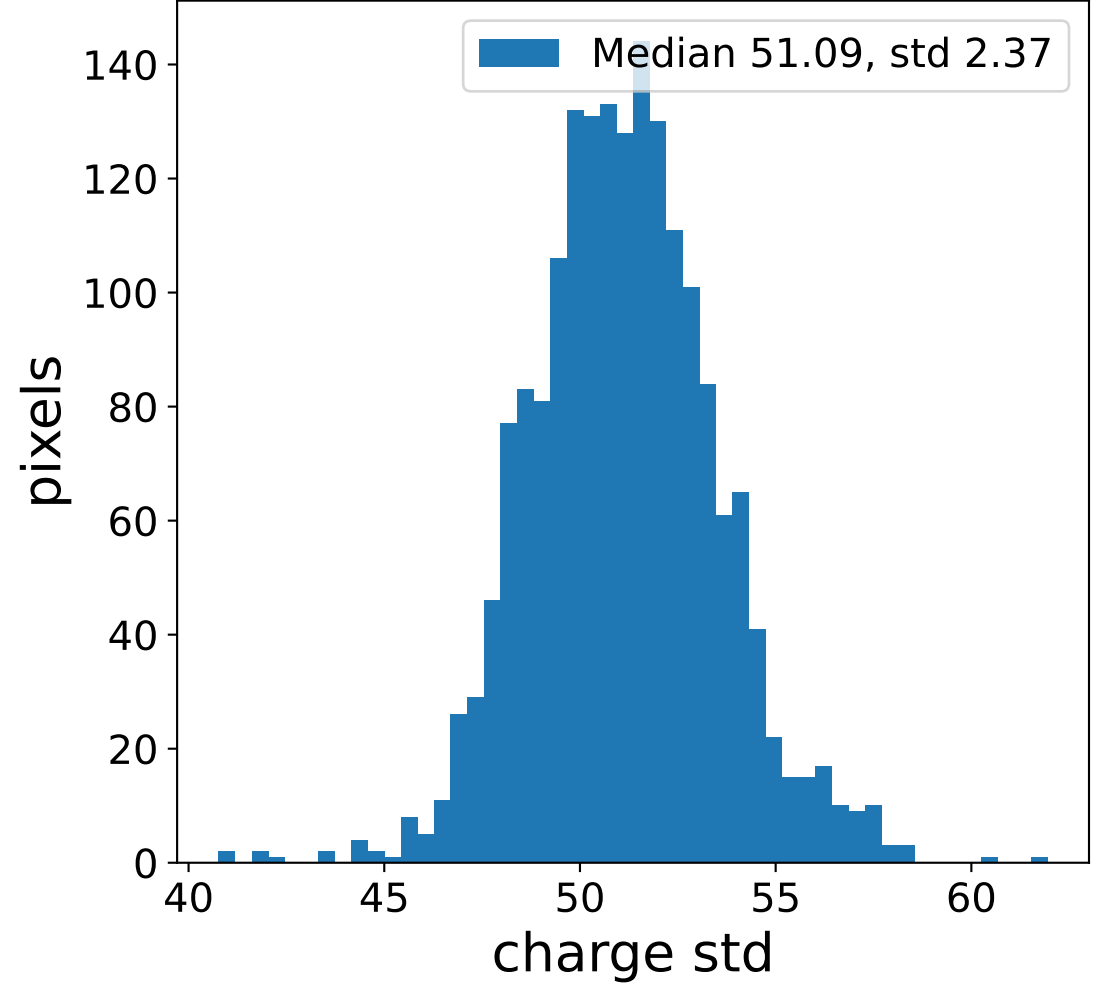

Run 5779

Run 5779

Run 5779 channel: HG

FF sample of 10000 events

pedestal sample of 10000 events

Run 5779 channel: LG

FF sample of 10000 events

pedestal sample of 10000 events