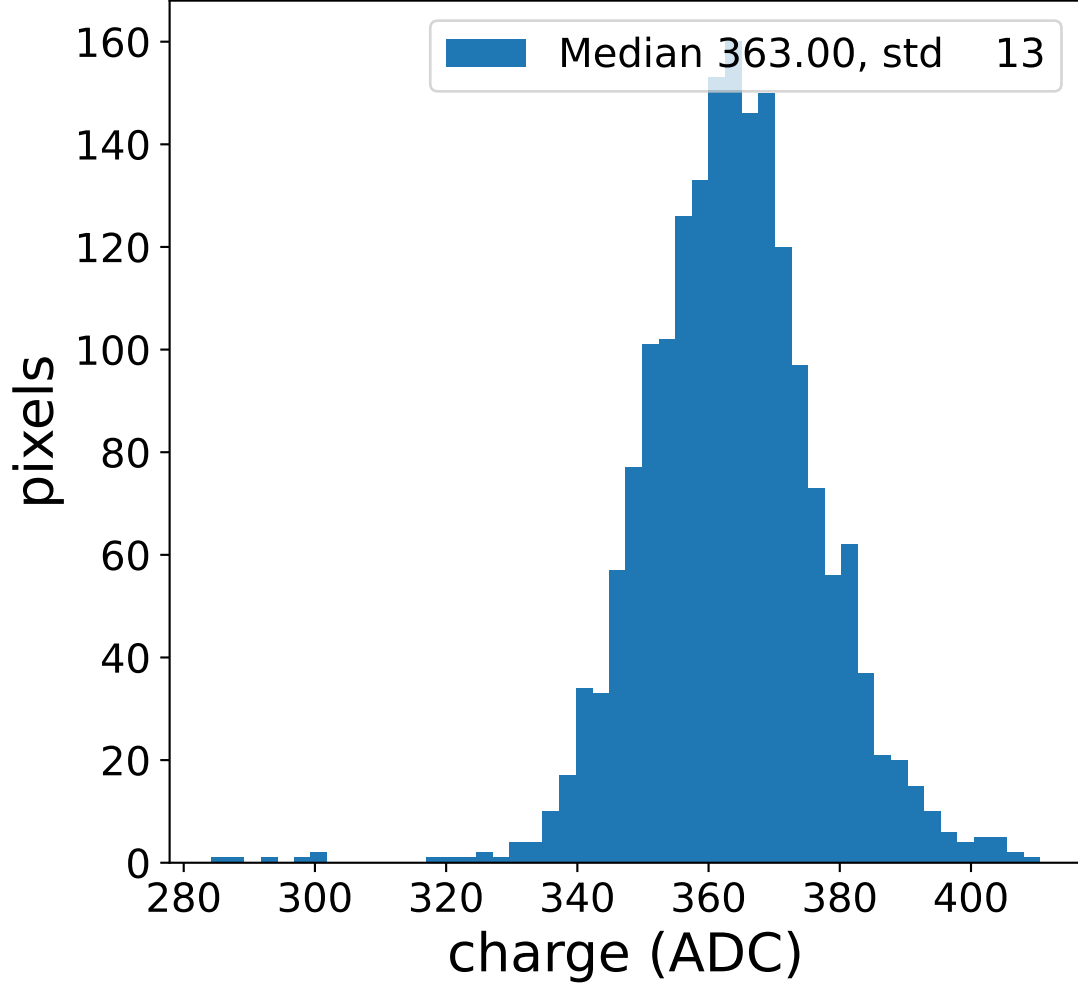

Run 5779

Run 5779

Run 5779 channel: HG

FF sample of 10000 events

pedestal sample of 10000 events

Run 5779 channel: LG

FF sample of 10000 events

pedestal sample of 10000 events