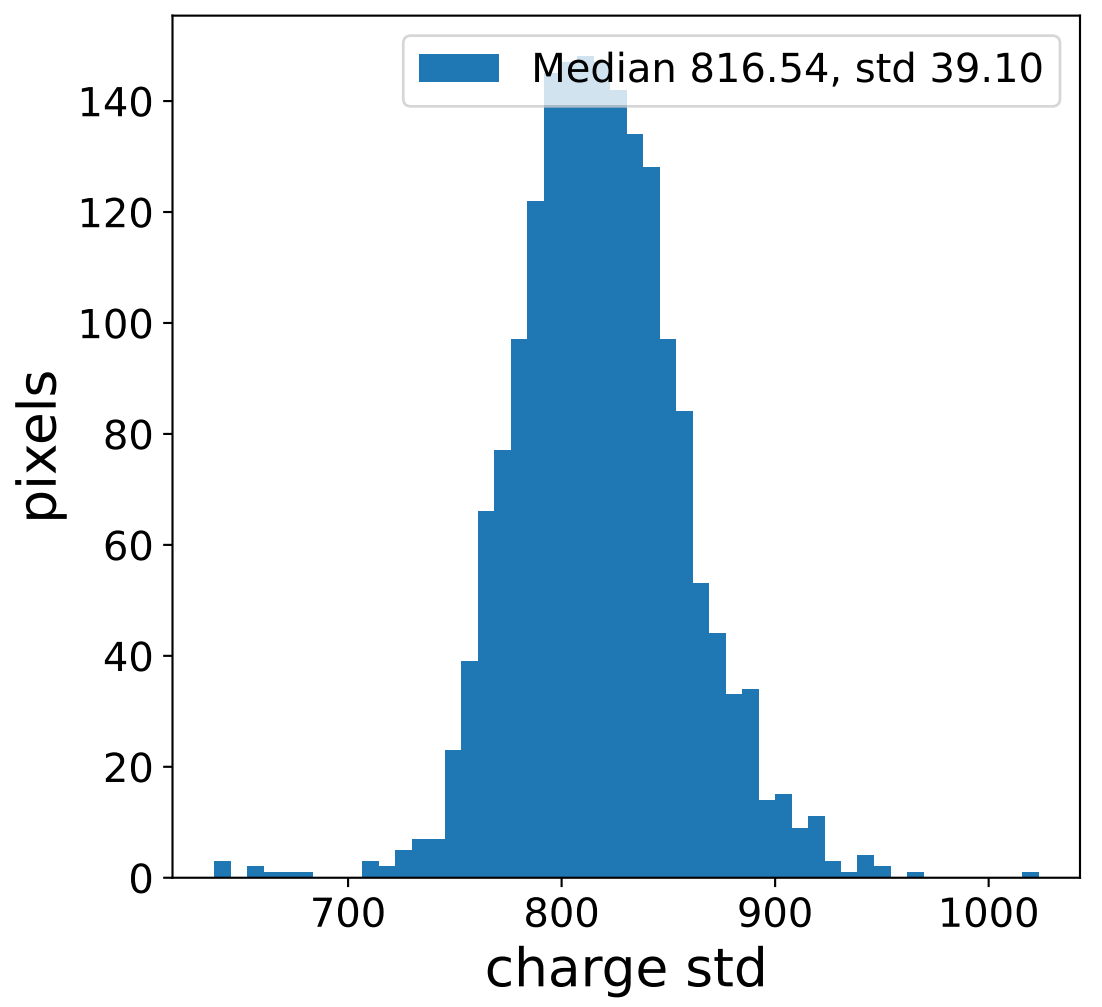

Run 5779

Run 5779

Run 5779 channel: HG

FF sample of 10000 events

pedestal sample of 10000 events

Run 5779 channel: LG

FF sample of 10000 events

pedestal sample of 10000 events