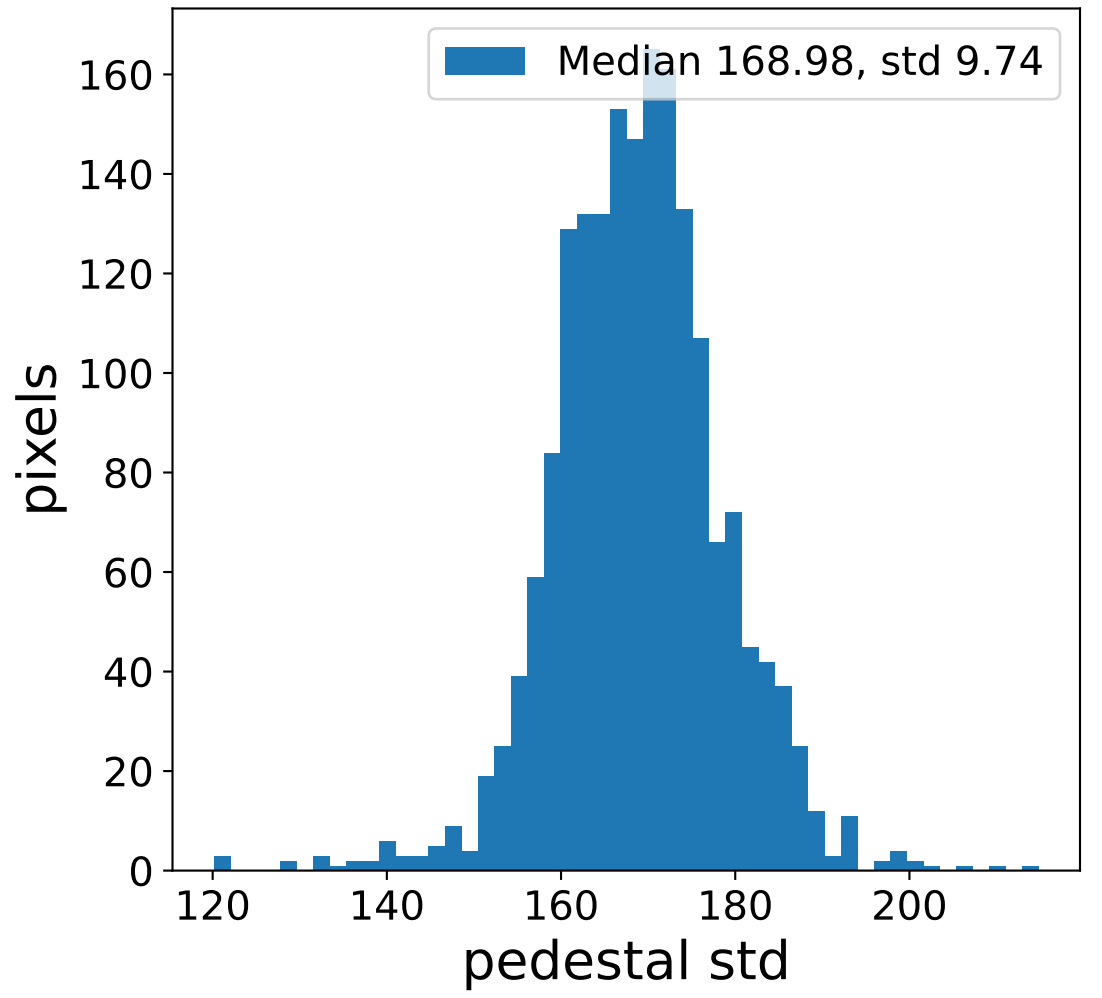

Run 5779

Run 5779

Run 5779 channel: HG

FF sample of 10000 events

pedestal sample of 10000 events

Run 5779 channel: LG

FF sample of 10000 events

pedestal sample of 10000 events