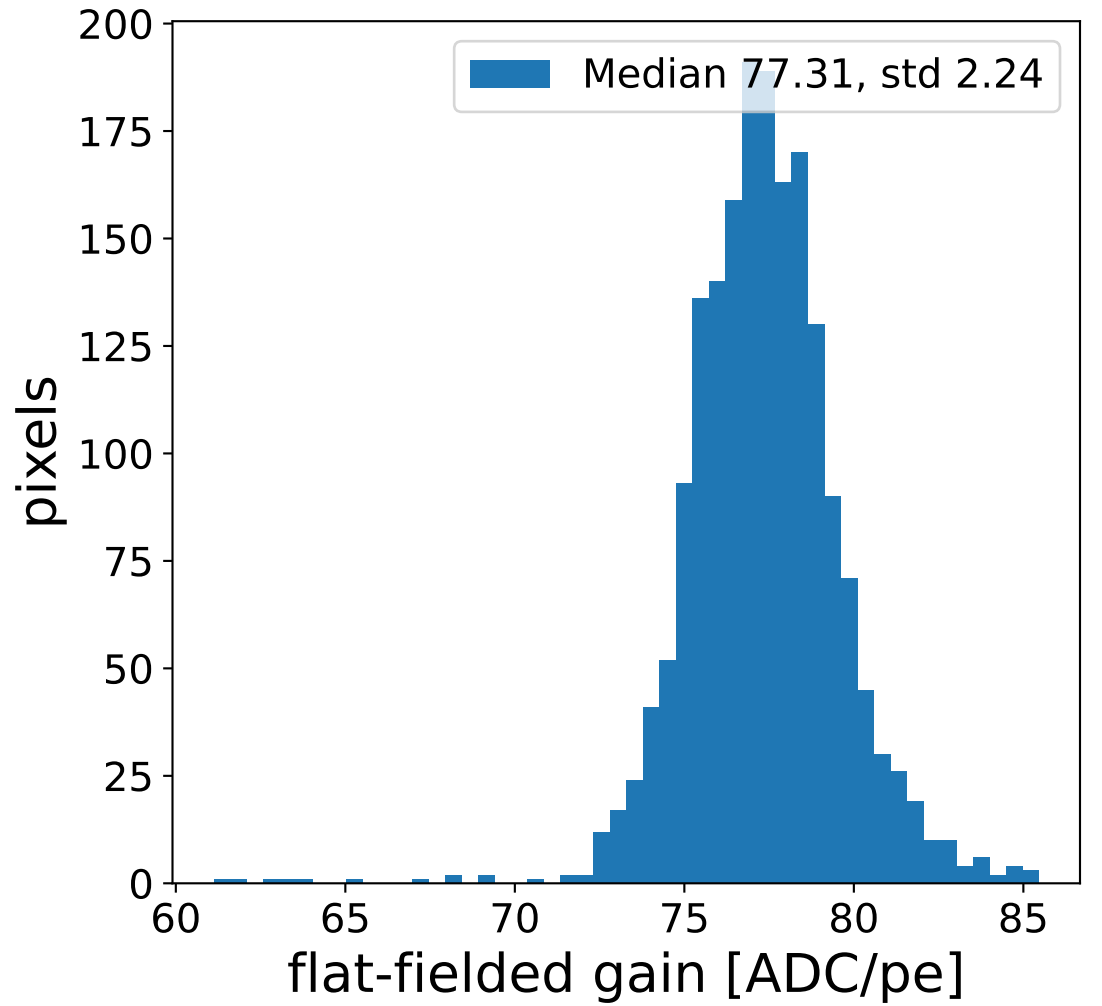

Run 5779

Run 5779

Run 5779 channel: HG

FF sample of 10000 events

pedestal sample of 10000 events

Run 5779 channel: LG

FF sample of 10000 events

pedestal sample of 10000 events