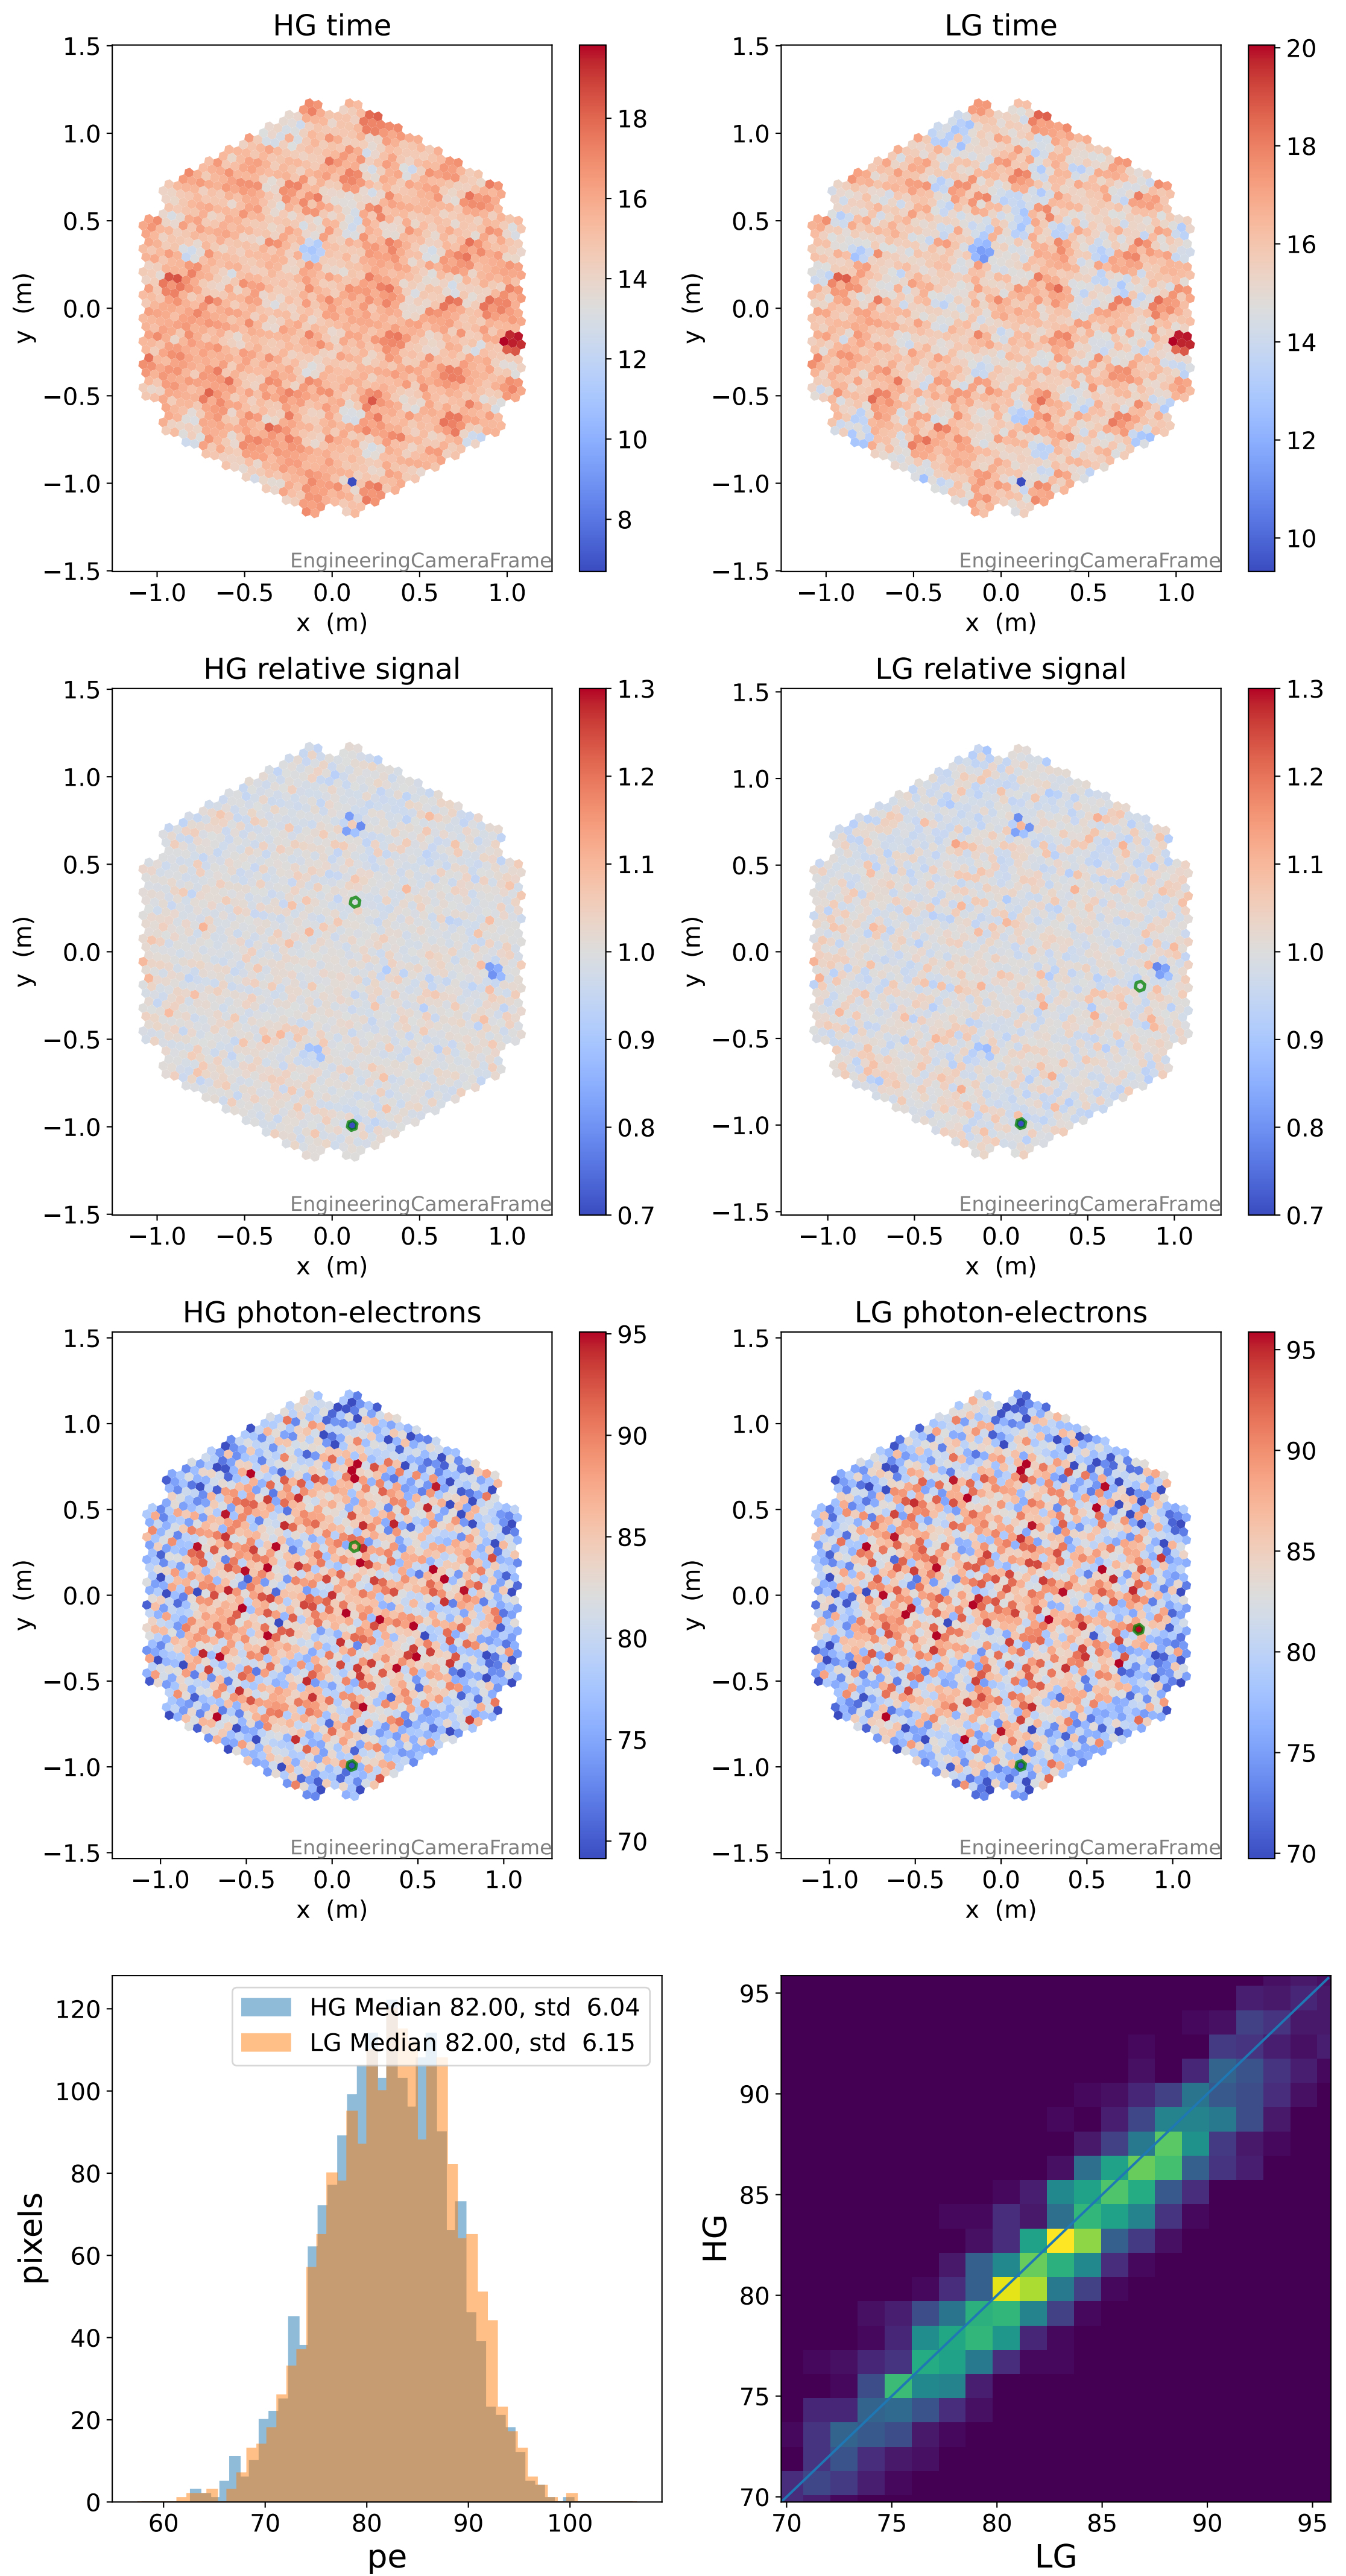

Run 5779

Run 5779

Run 5779 channel: HG

FF sample of 10000 events

pedestal sample of 10000 events

Run 5779 channel: LG

FF sample of 10000 events

pedestal sample of 10000 events