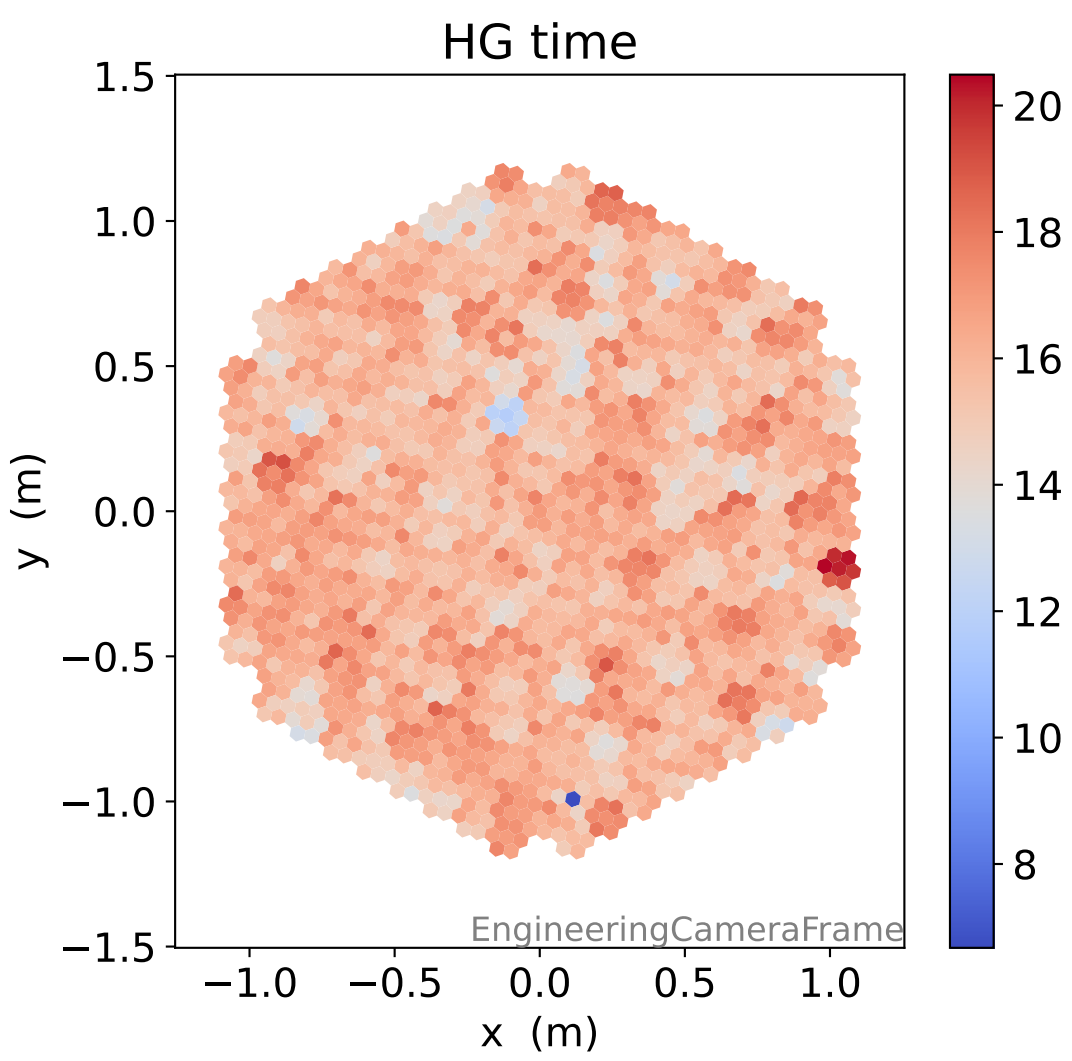

Run 5889

Run 5889

Run 5889 channel: HG

FF sample of 10000 events

pedestal sample of 10000 events

Run 5889 channel: LG

FF sample of 10000 events

pedestal sample of 10000 events