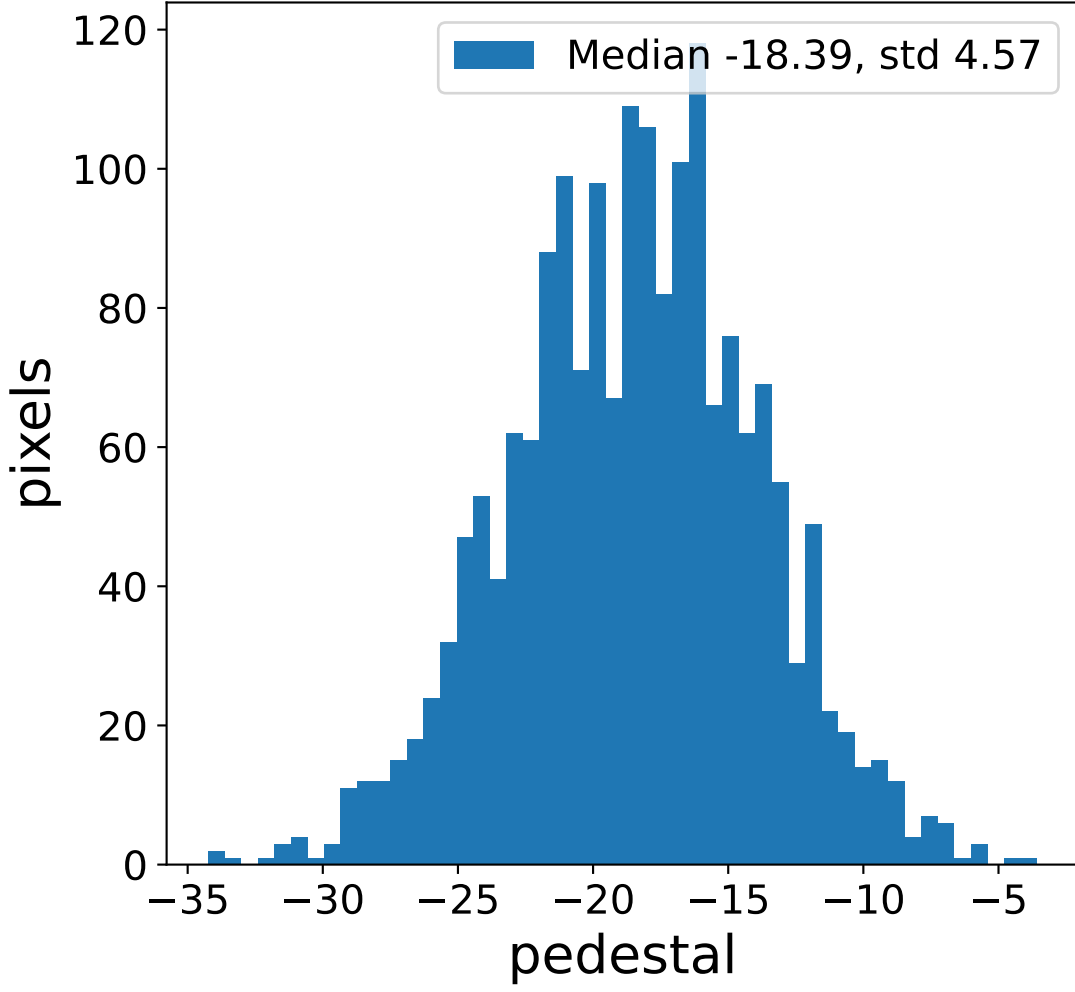

Run 5889

Run 5889

Run 5889 channel: HG

FF sample of 10000 events

pedestal sample of 10000 events

Run 5889 channel: LG

FF sample of 10000 events

pedestal sample of 10000 events