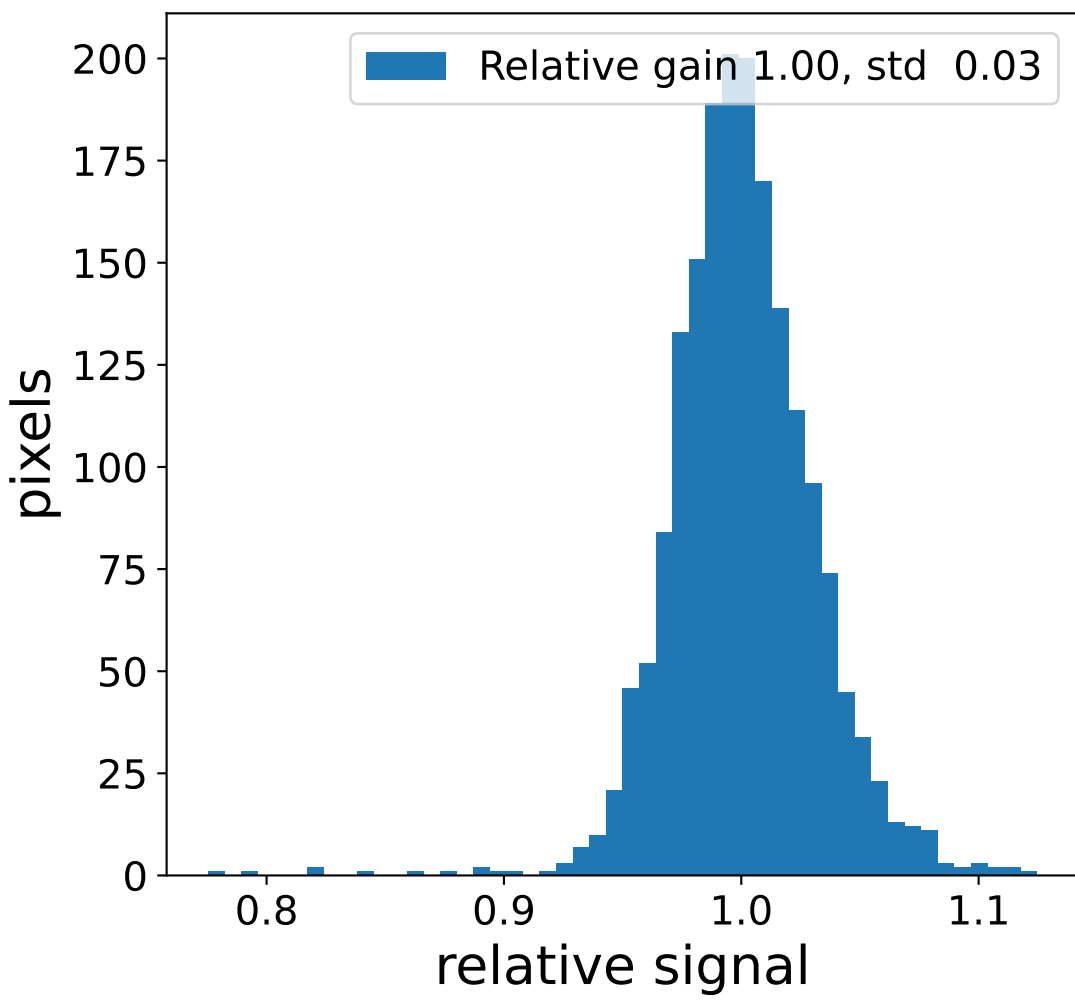

Run 5889

Run 5889

Run 5889 channel: HG

FF sample of 10000 events

pedestal sample of 10000 events

Run 5889 channel: LG

FF sample of 10000 events

pedestal sample of 10000 events