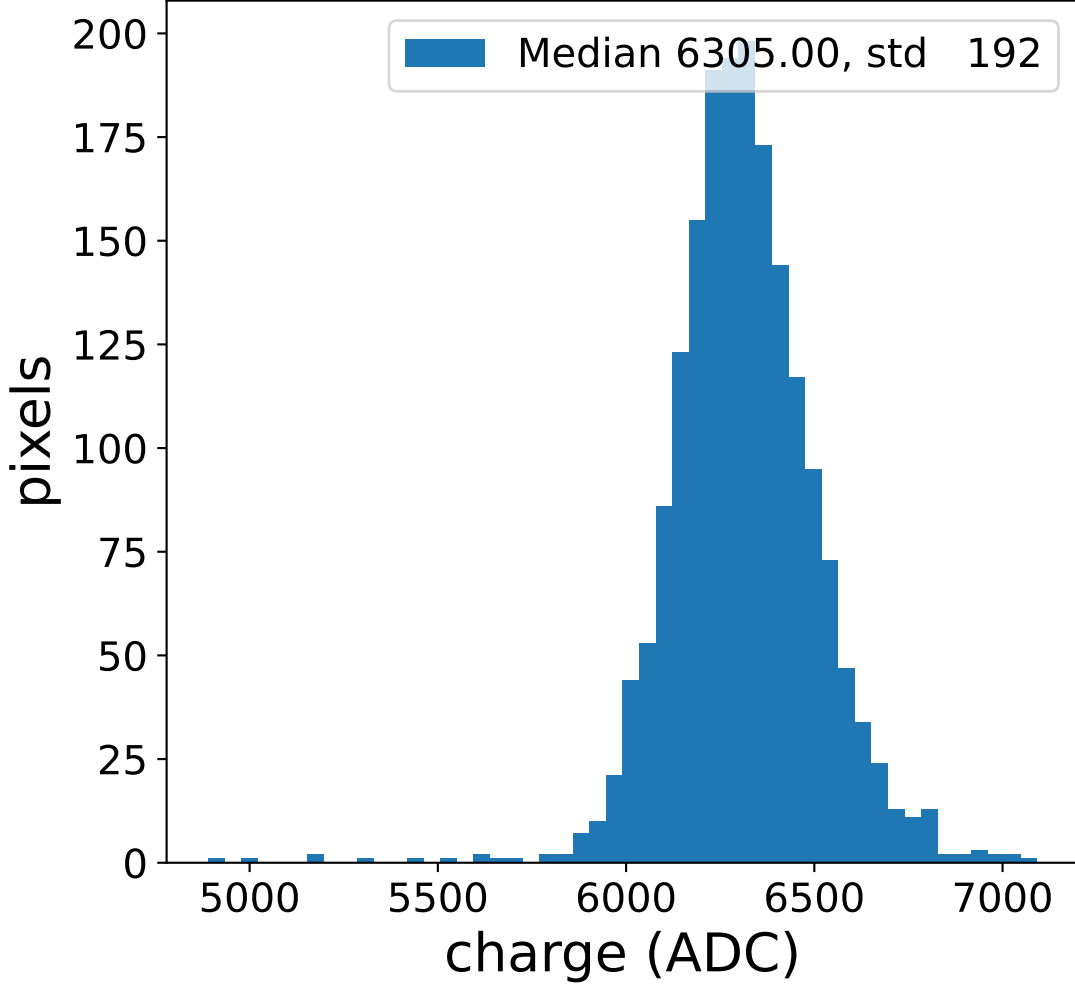

Run 5889

Run 5889

Run 5889 channel: HG

FF sample of 10000 events

pedestal sample of 10000 events

Run 5889 channel: LG

FF sample of 10000 events

pedestal sample of 10000 events