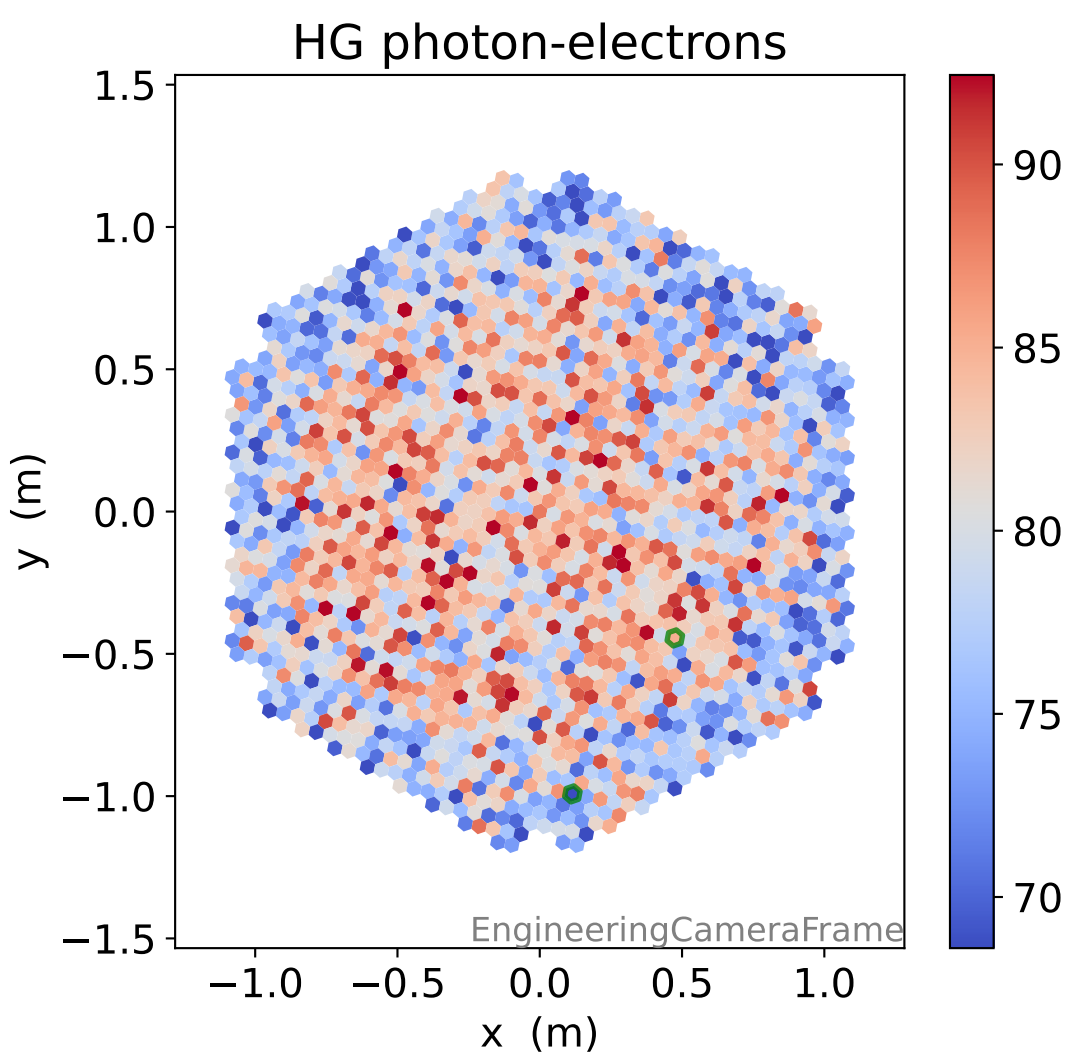

Run 5889

Run 5889

Run 5889 channel: HG

FF sample of 10000 events

pedestal sample of 10000 events

Run 5889 channel: LG

FF sample of 10000 events

pedestal sample of 10000 events