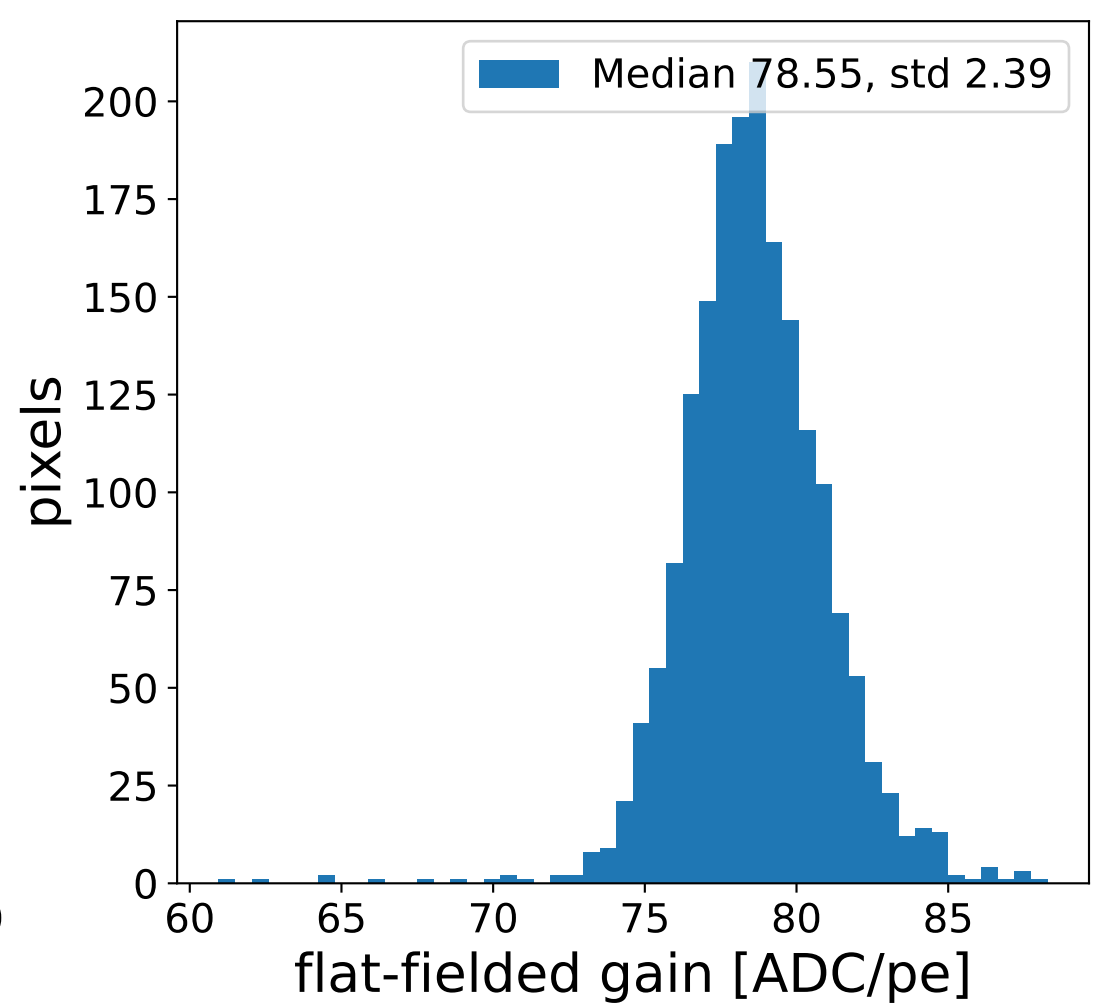

Run 5889

Run 5889

Run 5889 channel: HG

FF sample of 10000 events

pedestal sample of 10000 events

Run 5889 channel: LG

FF sample of 10000 events

pedestal sample of 10000 events