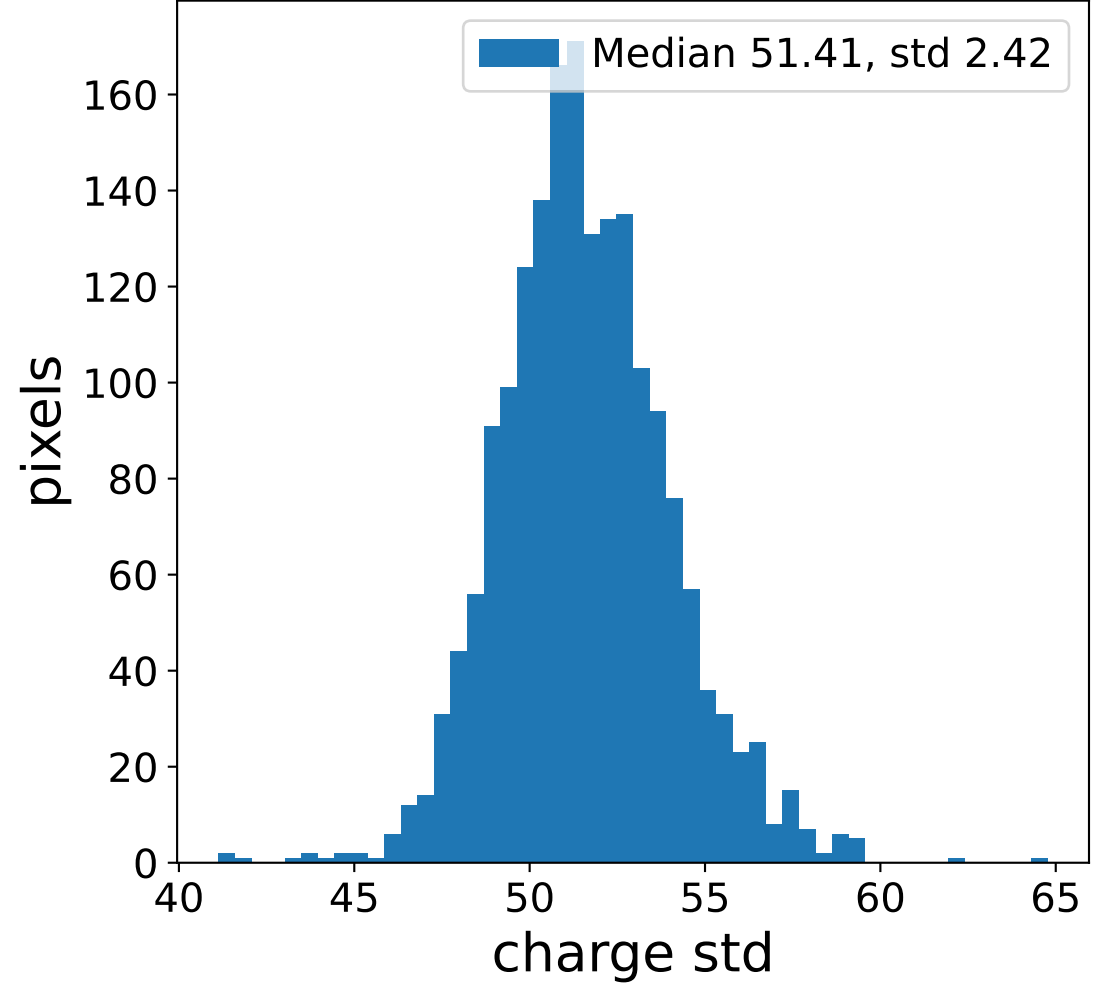

Run 5889

Run 5889

Run 5889 channel: HG

FF sample of 10000 events

pedestal sample of 10000 events

Run 5889 channel: LG

FF sample of 10000 events

pedestal sample of 10000 events