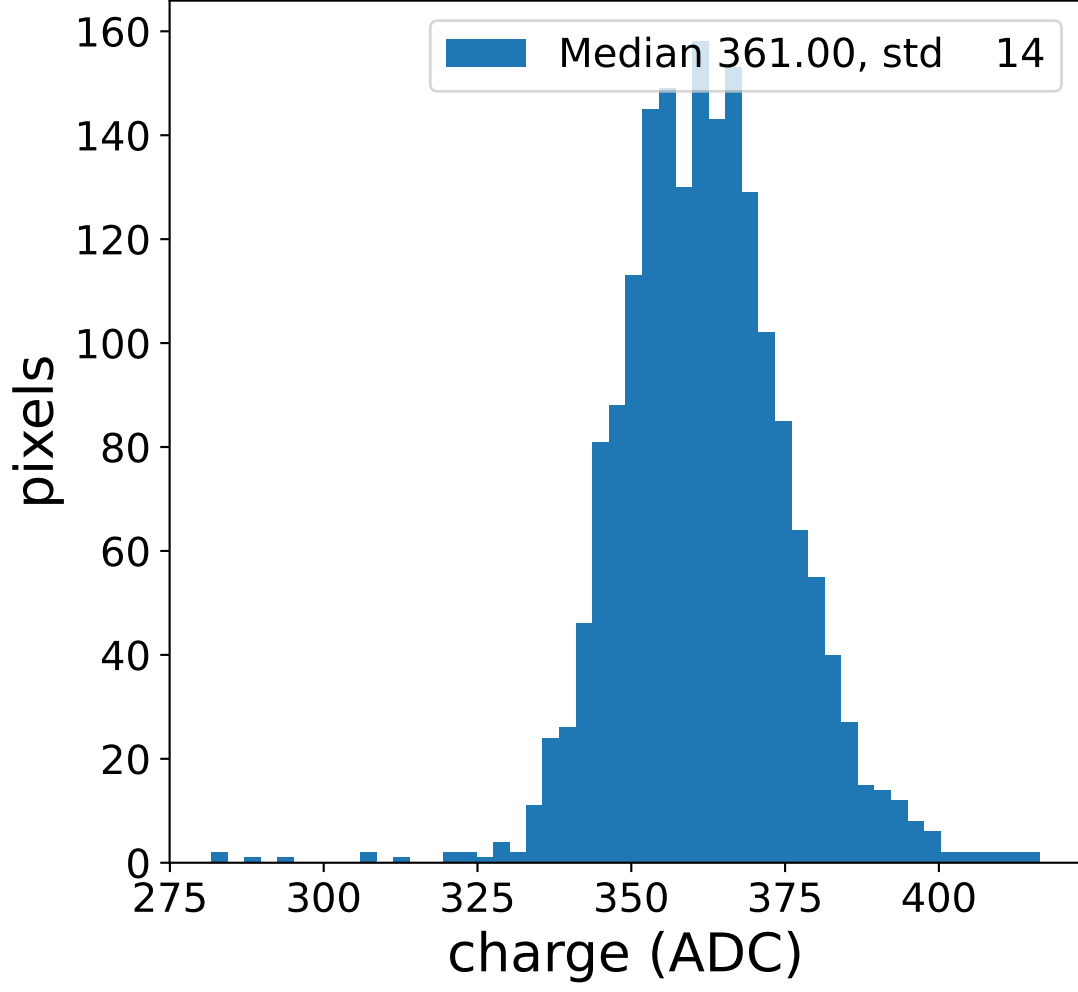

Run 5889

Run 5889

Run 5889 channel: HG

FF sample of 10000 events

pedestal sample of 10000 events

Run 5889 channel: LG

FF sample of 10000 events

pedestal sample of 10000 events