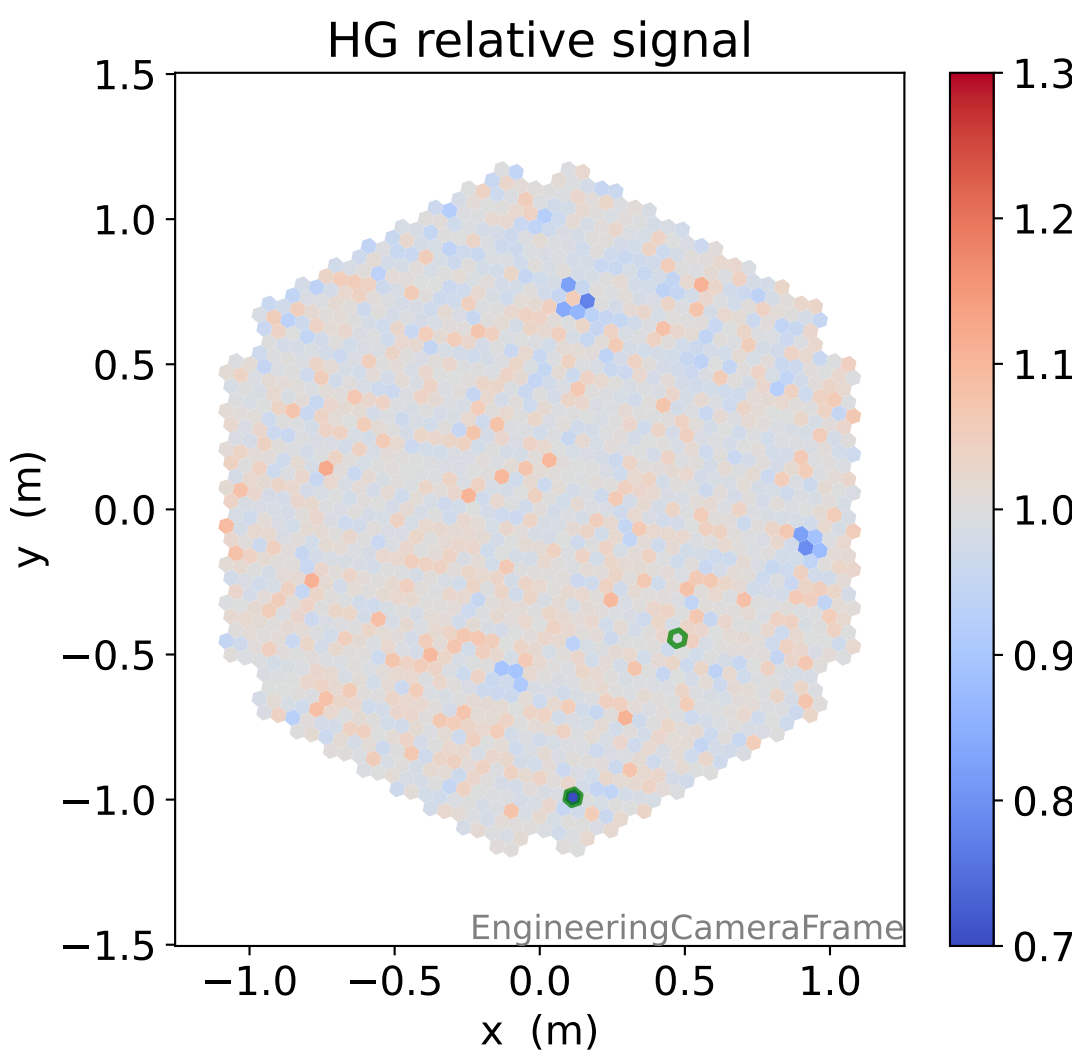

Run 5889

Run 5889

Run 5889 channel: HG

FF sample of 10000 events

pedestal sample of 10000 events

Run 5889 channel: LG

FF sample of 10000 events

pedestal sample of 10000 events