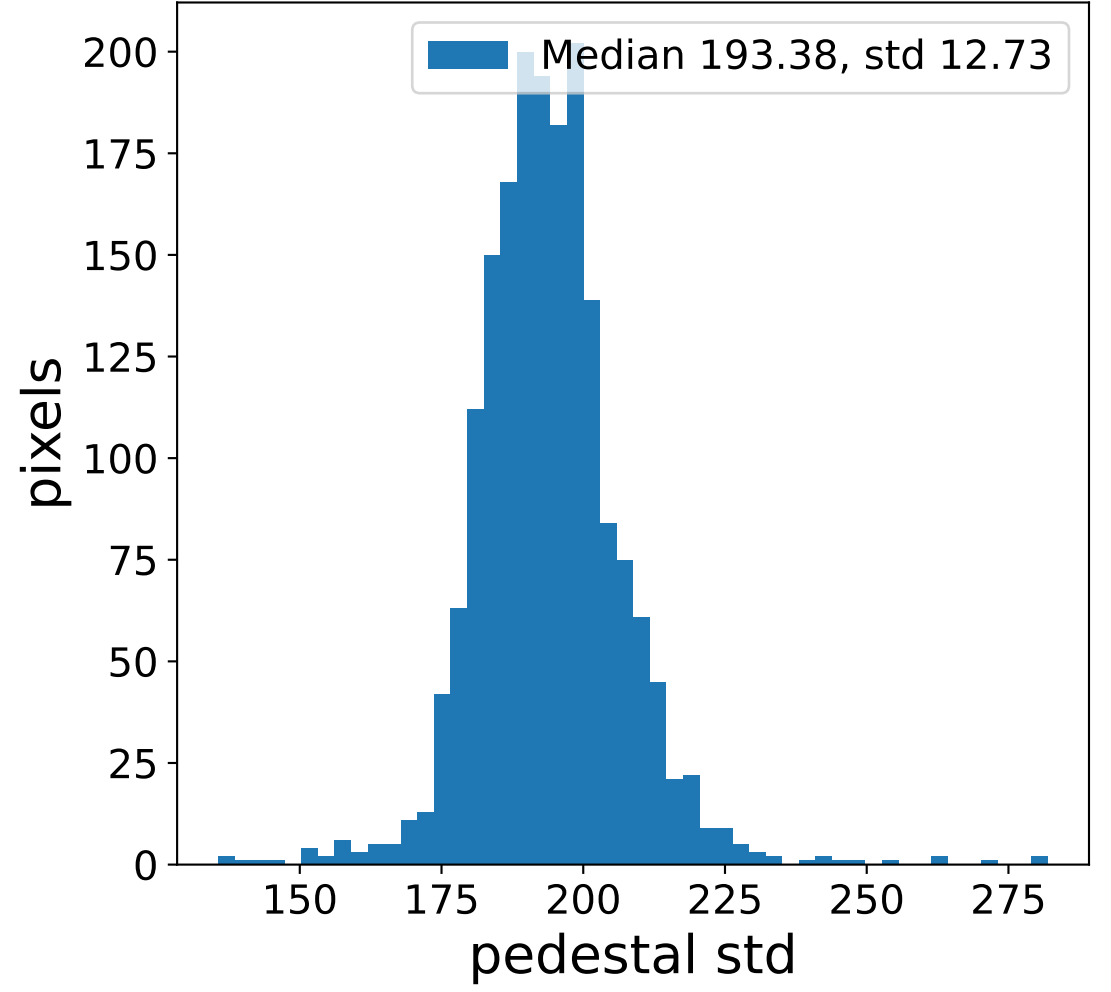

Run 5889

Run 5889

Run 5889 channel: HG

FF sample of 10000 events

pedestal sample of 10000 events

Run 5889 channel: LG

FF sample of 10000 events

pedestal sample of 10000 events