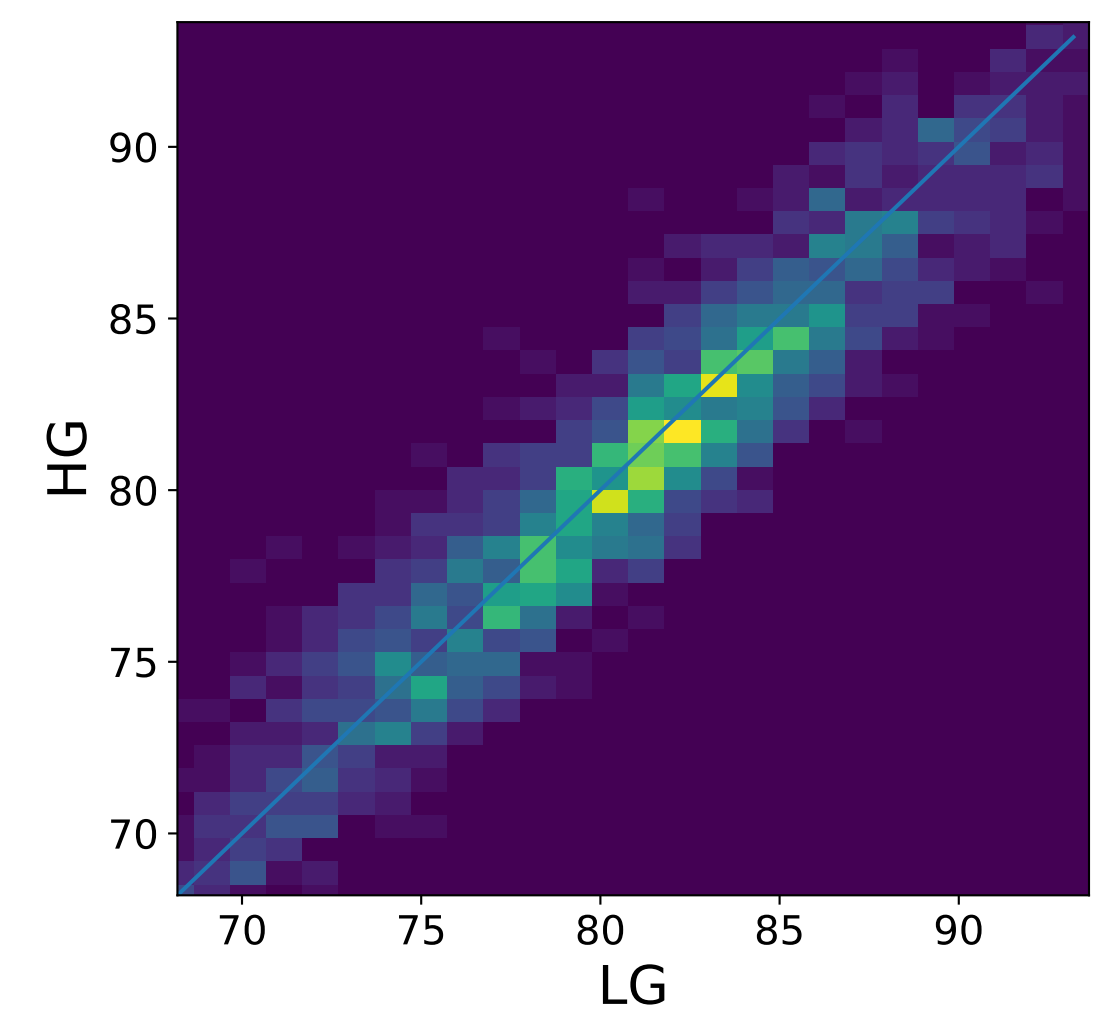

Run 5889

Run 5889

Run 5889 channel: HG

FF sample of 10000 events

pedestal sample of 10000 events

Run 5889 channel: LG

FF sample of 10000 events

pedestal sample of 10000 events