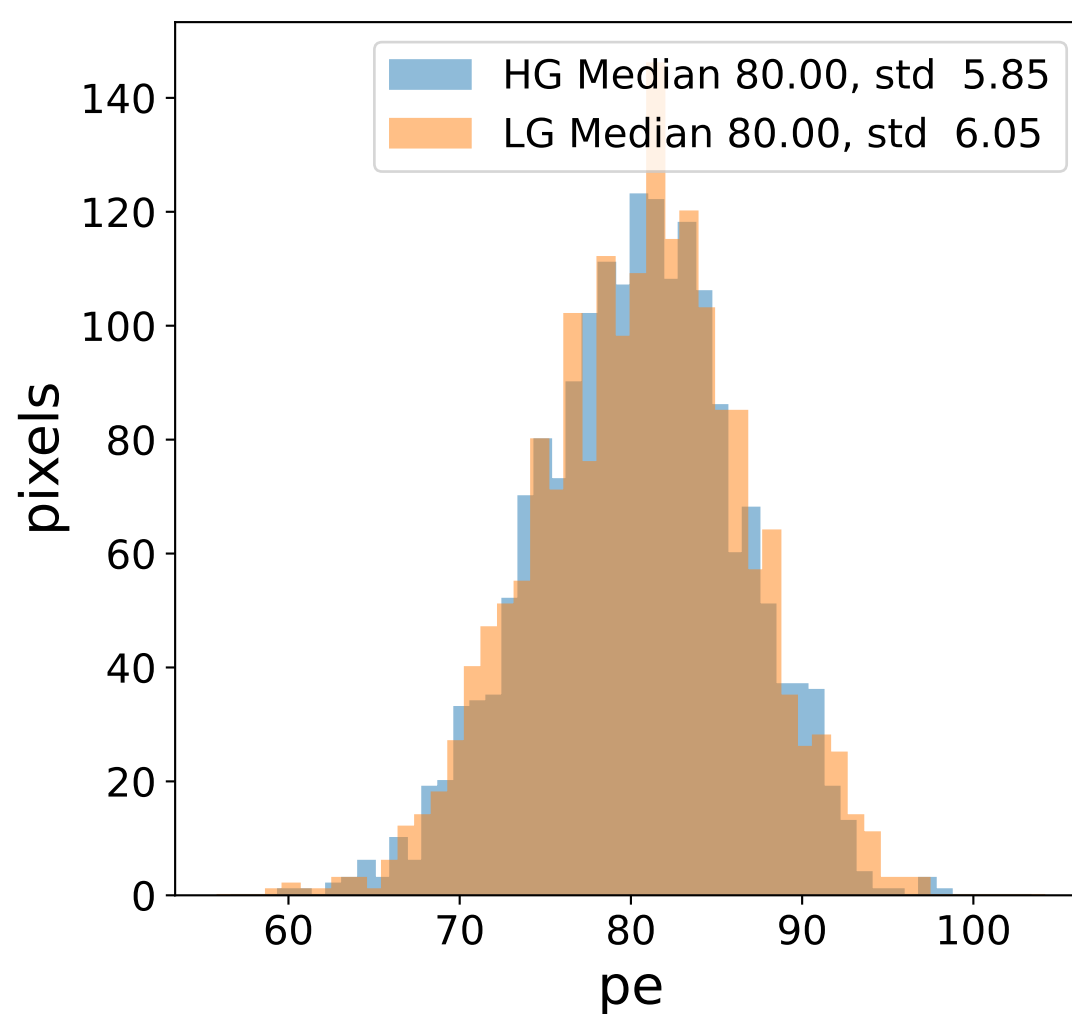

Run 5889

Run 5889

Run 5889 channel: HG

FF sample of 10000 events

pedestal sample of 10000 events

Run 5889 channel: LG

FF sample of 10000 events

pedestal sample of 10000 events