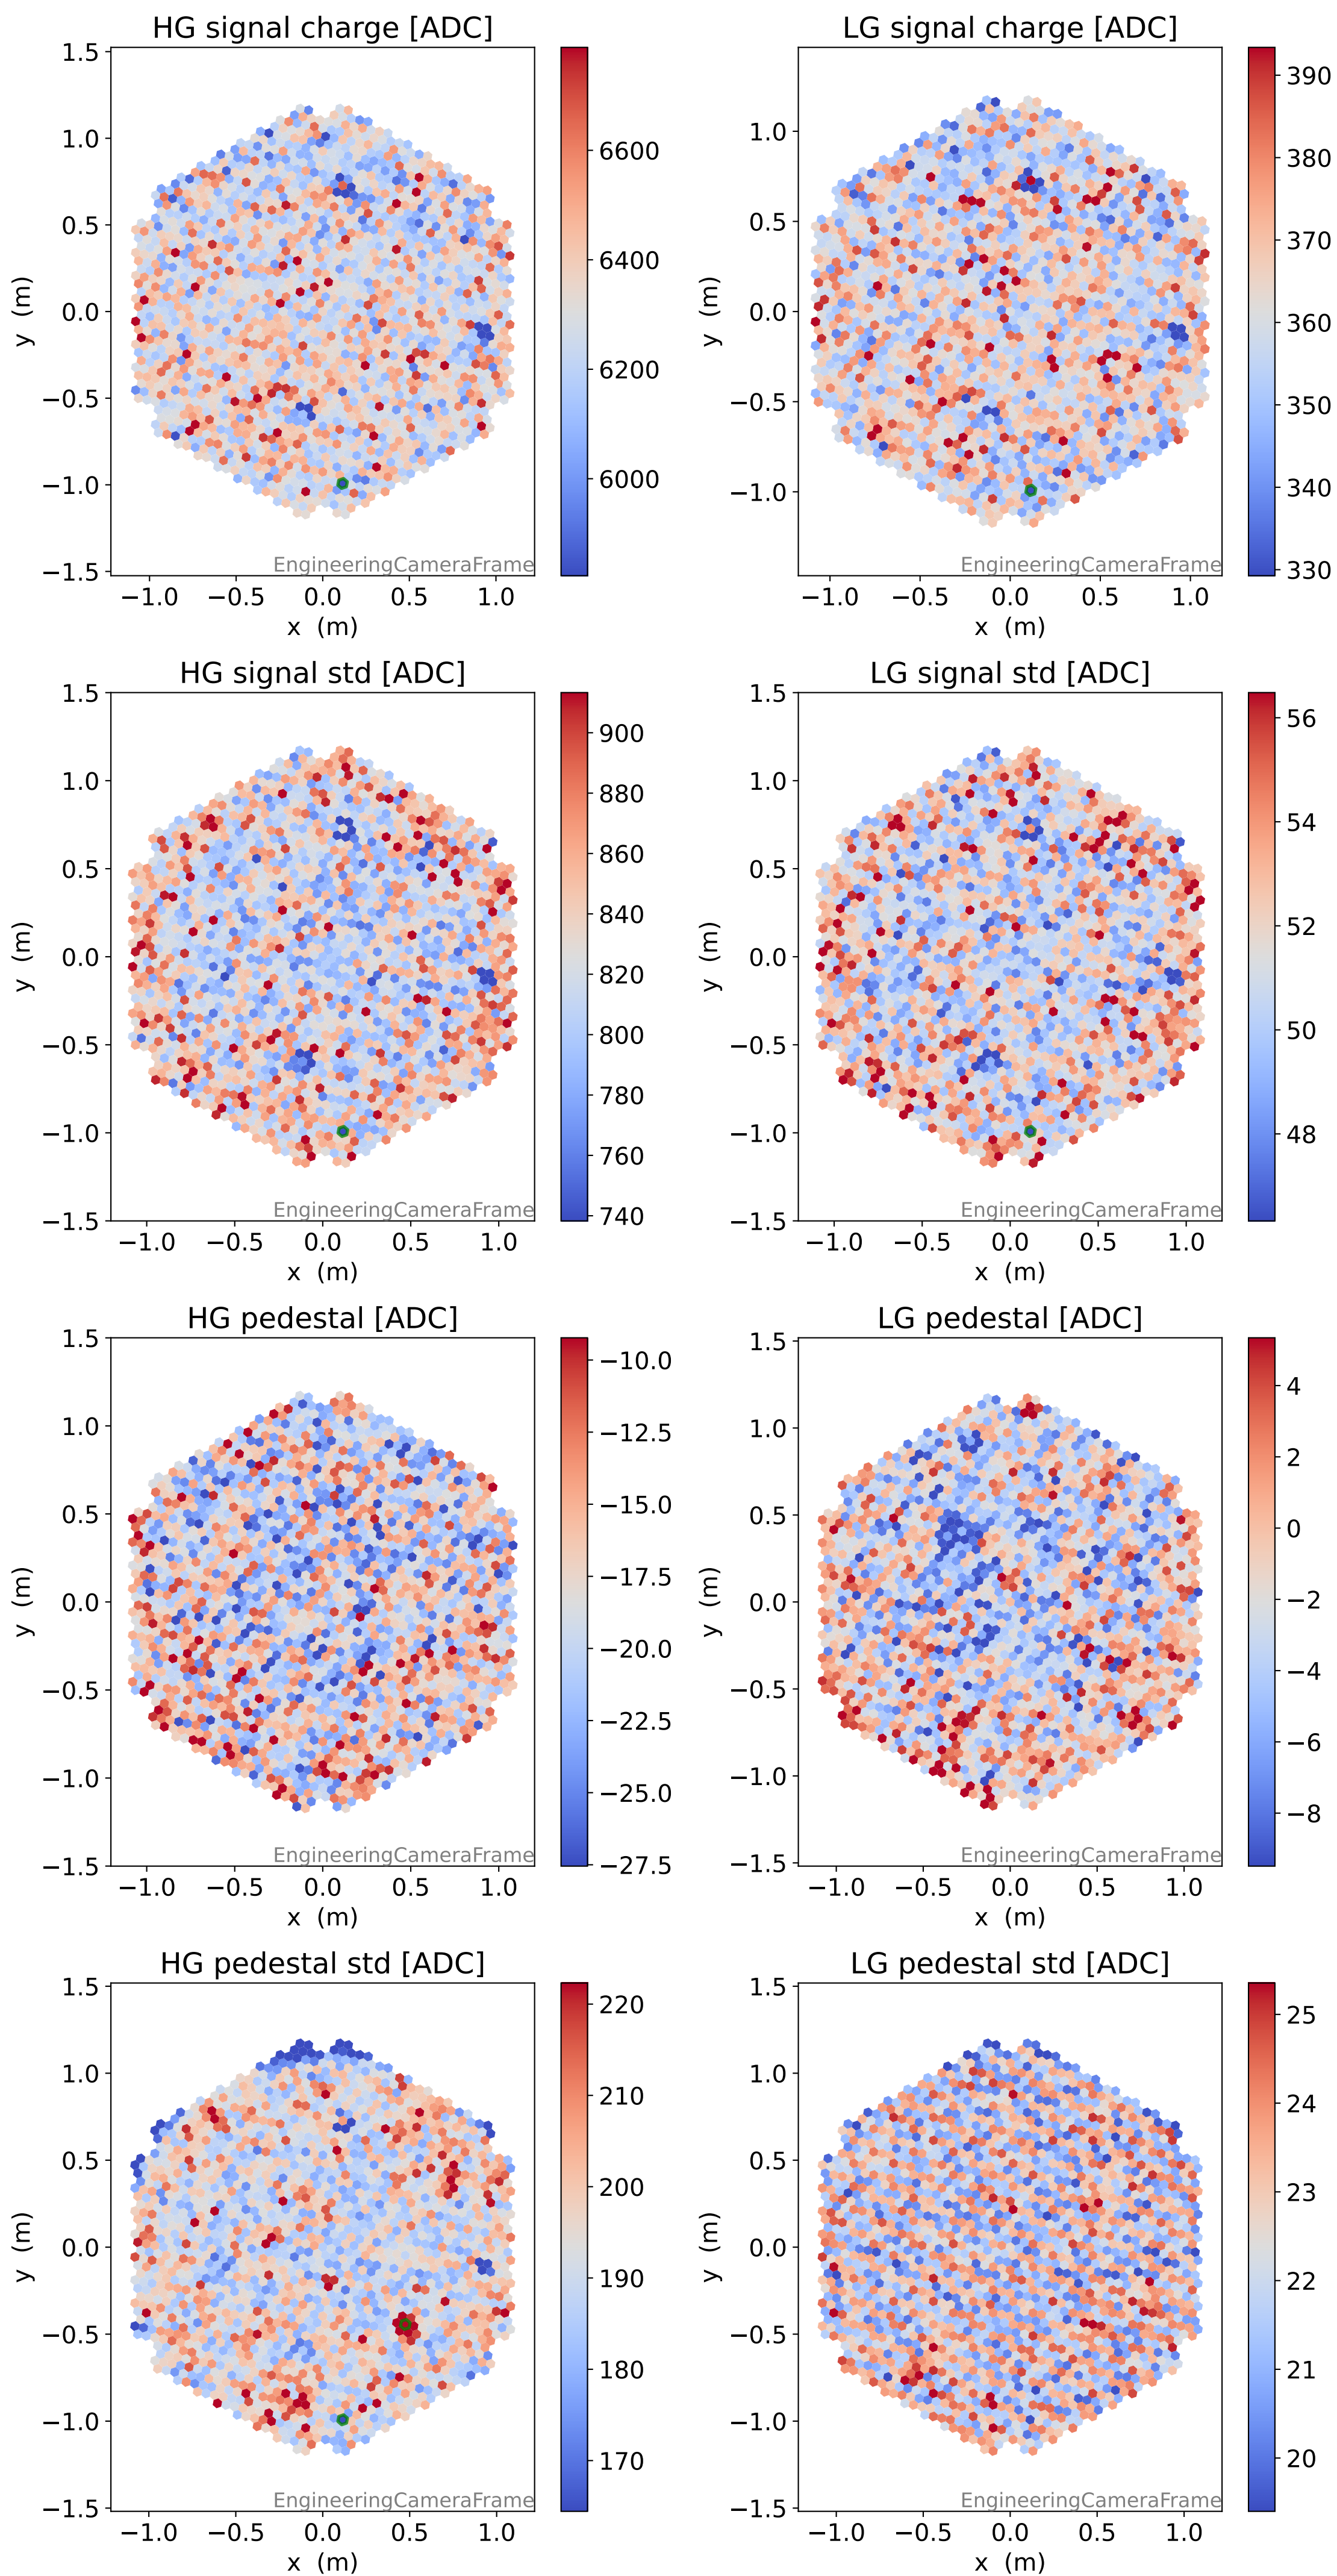

Run 5889

Run 5889

Run 5889 channel: HG

FF sample of 10000 events

pedestal sample of 10000 events

Run 5889 channel: LG

FF sample of 10000 events

pedestal sample of 10000 events