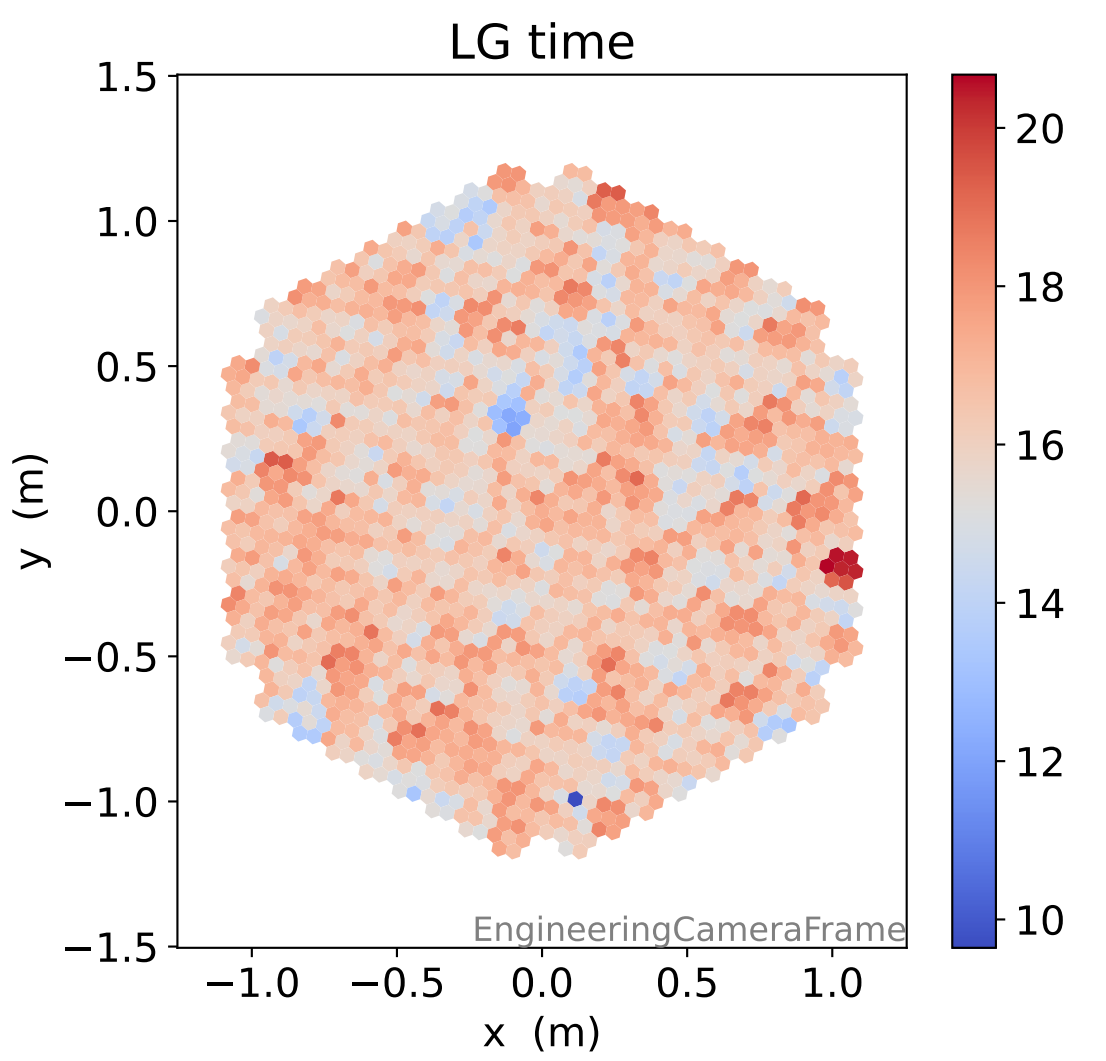

Run 5889

Run 5889

Run 5889 channel: HG

FF sample of 10000 events

pedestal sample of 10000 events

Run 5889 channel: LG

FF sample of 10000 events

pedestal sample of 10000 events