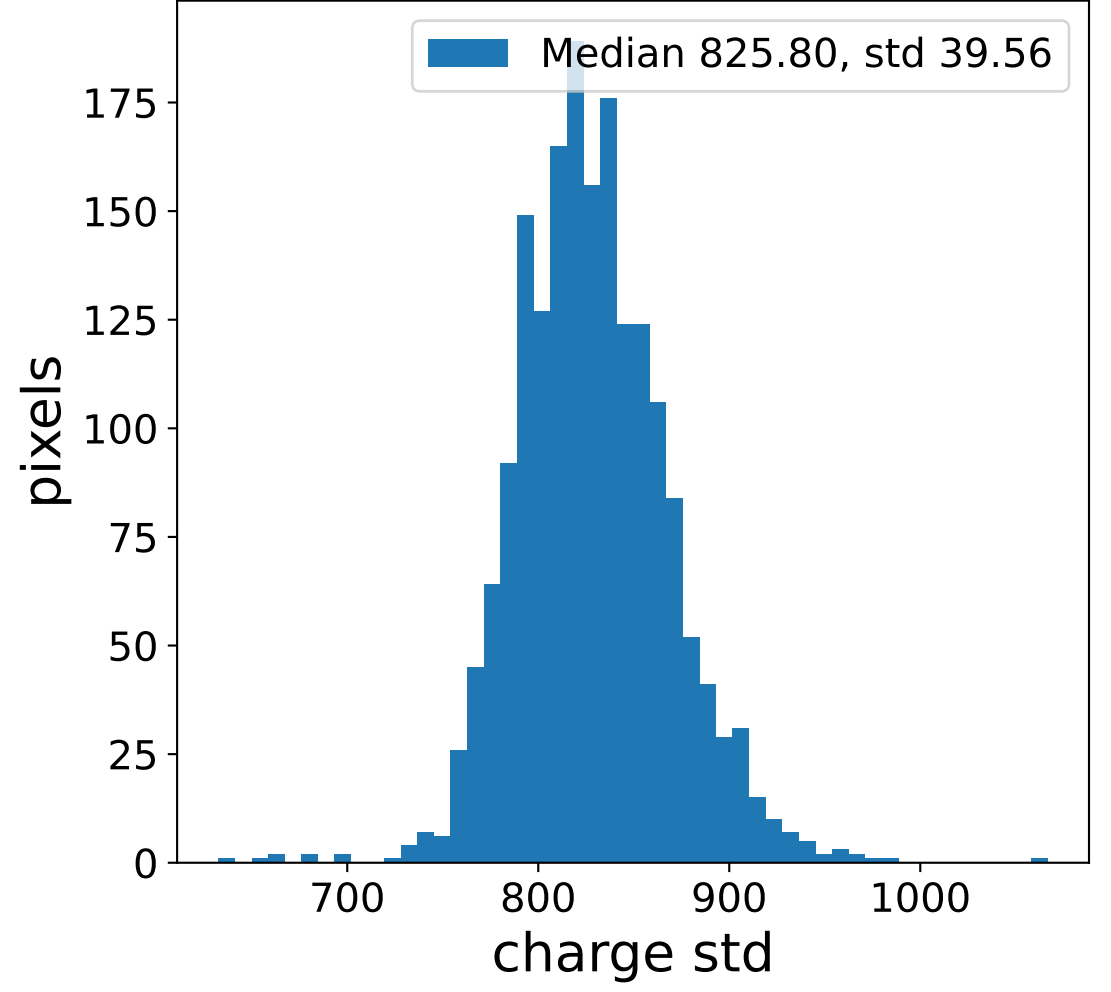

Run 5889

Run 5889

Run 5889 channel: HG

FF sample of 10000 events

pedestal sample of 10000 events

Run 5889 channel: LG

FF sample of 10000 events

pedestal sample of 10000 events