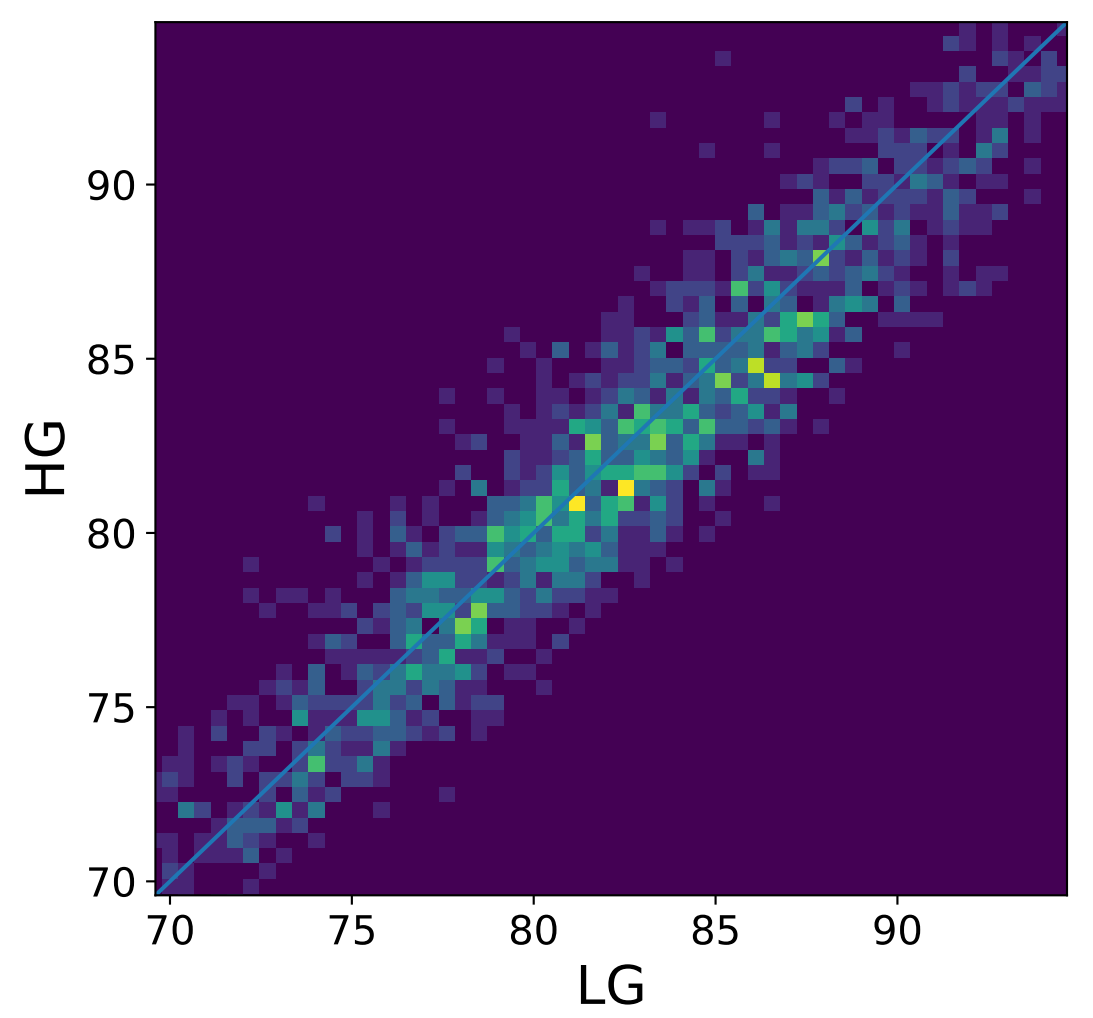

Run 6056

HG signal charge [ADC]

LG signal charge [ADC]

HG signal std [ADC]

LG signal std [ADC]

HG pedestal [ADC]

LG pedestal [ADC]

HG pedestal std [ADC]

LG pedestal std [ADC]

Run 6056

Run 6056 channel: HG

Run 6056 channel: LG