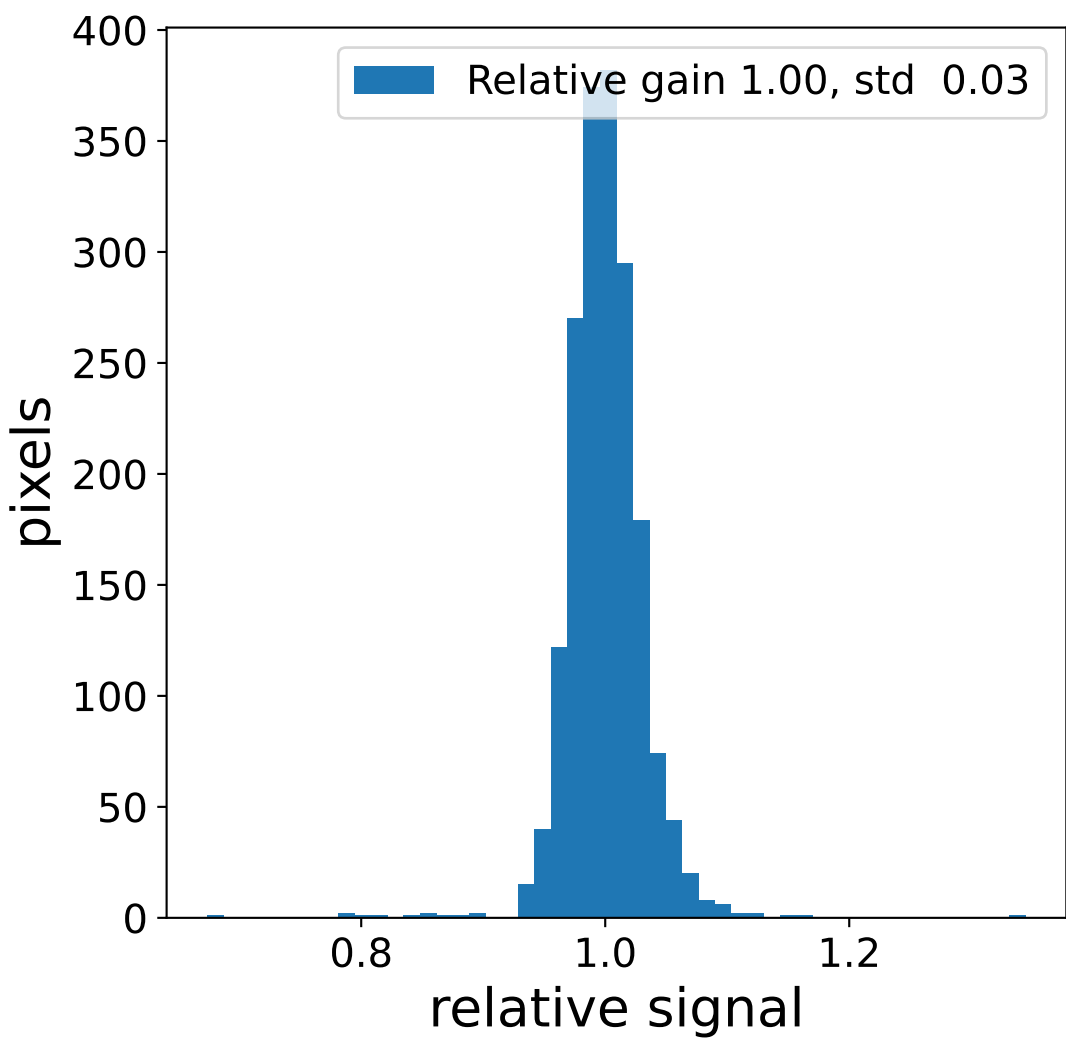

Run 6056

HG signal charge [ADC]

LG signal charge [ADC]

HG signal std [ADC]

LG signal std [ADC]

HG pedestal [ADC]

LG pedestal [ADC]

HG pedestal std [ADC]

LG pedestal std [ADC]

Run 6056

Run 6056 channel: HG

Run 6056 channel: LG