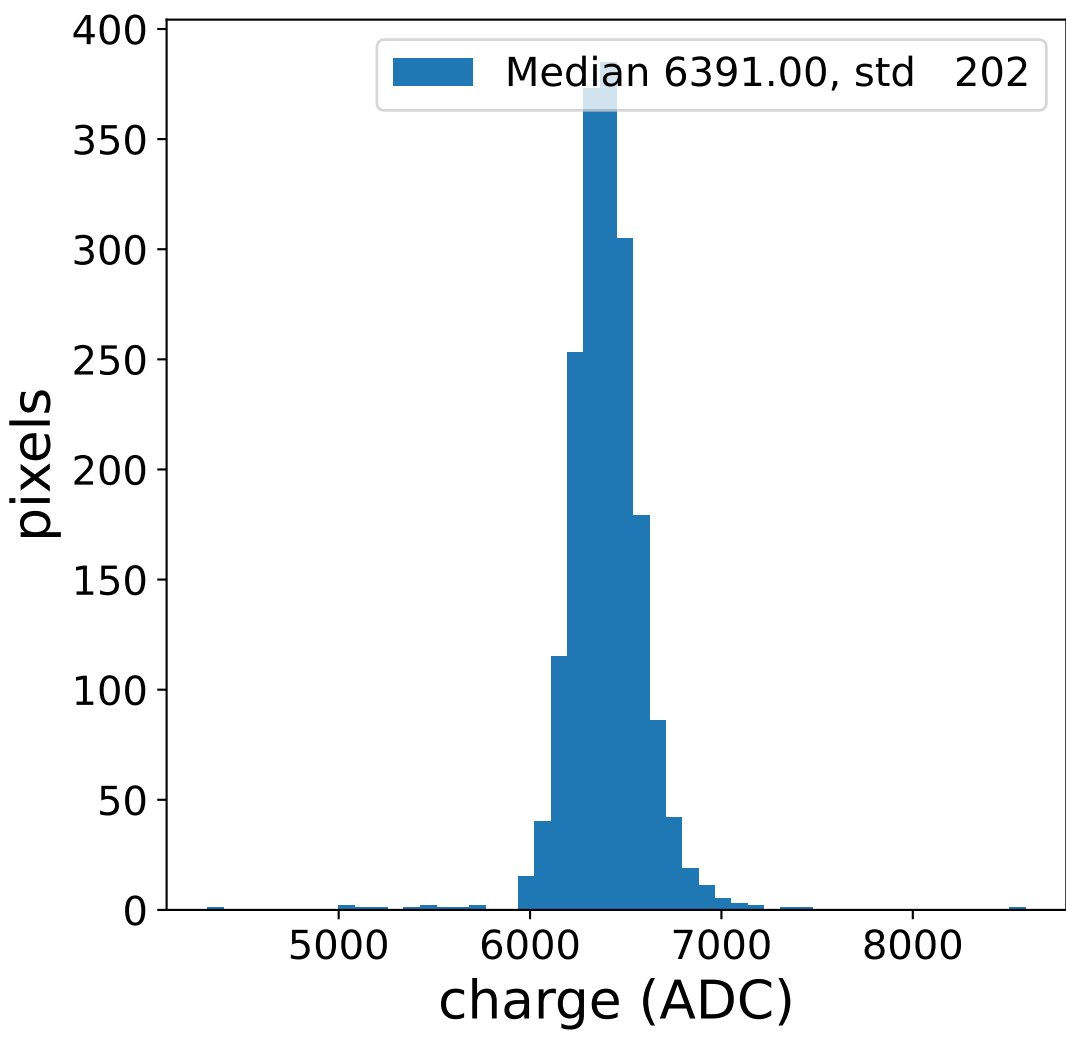

Run 6056

HG signal charge [ADC]

LG signal charge [ADC]

HG signal std [ADC]

LG signal std [ADC]

HG pedestal [ADC]

LG pedestal [ADC]

HG pedestal std [ADC]

LG pedestal std [ADC]

Run 6056

Run 6056 channel: HG

Run 6056 channel: LG