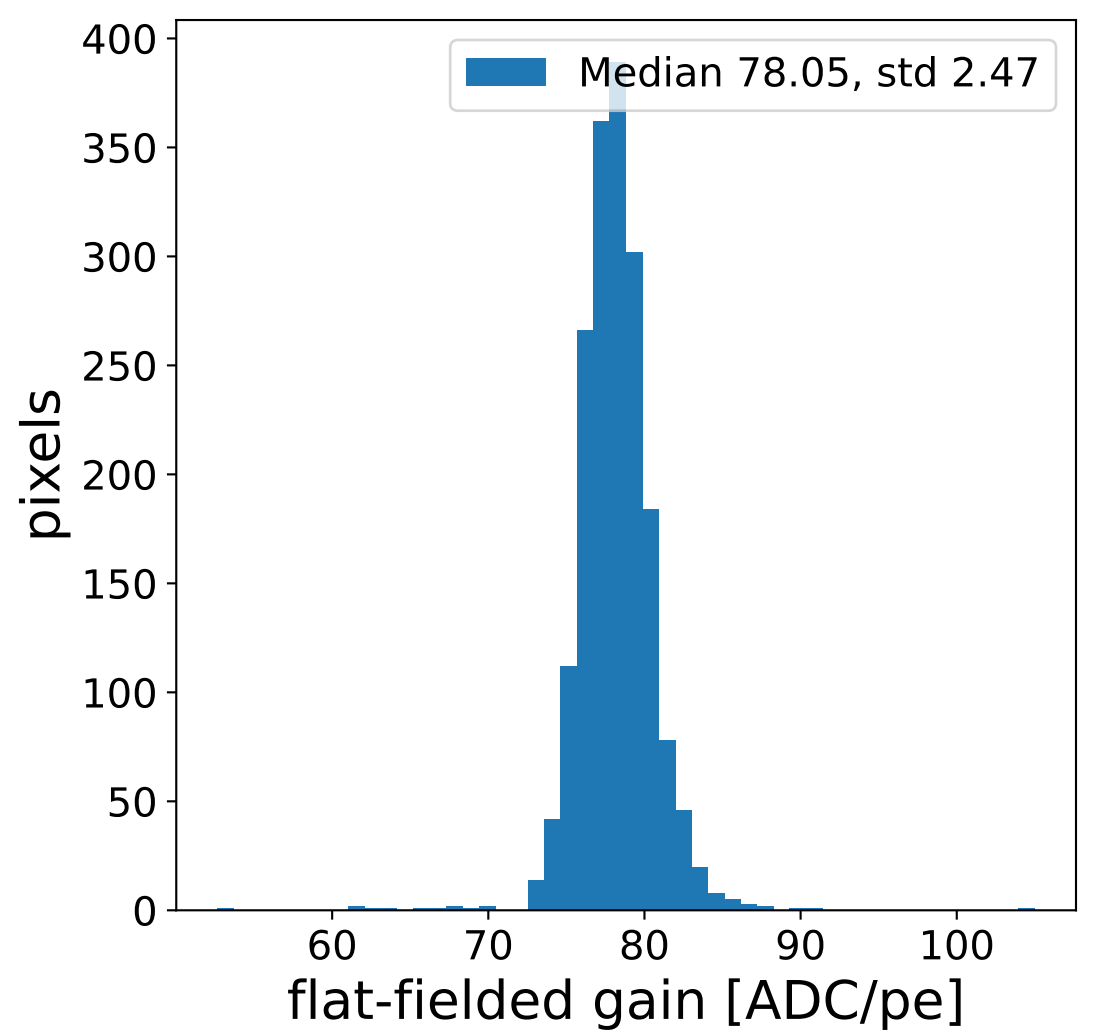

Run 6056

HG signal charge [ADC]

LG signal charge [ADC]

HG signal std [ADC]

LG signal std [ADC]

HG pedestal [ADC]

LG pedestal [ADC]

HG pedestal std [ADC]

LG pedestal std [ADC]

Run 6056

Run 6056 channel: HG

Run 6056 channel: LG