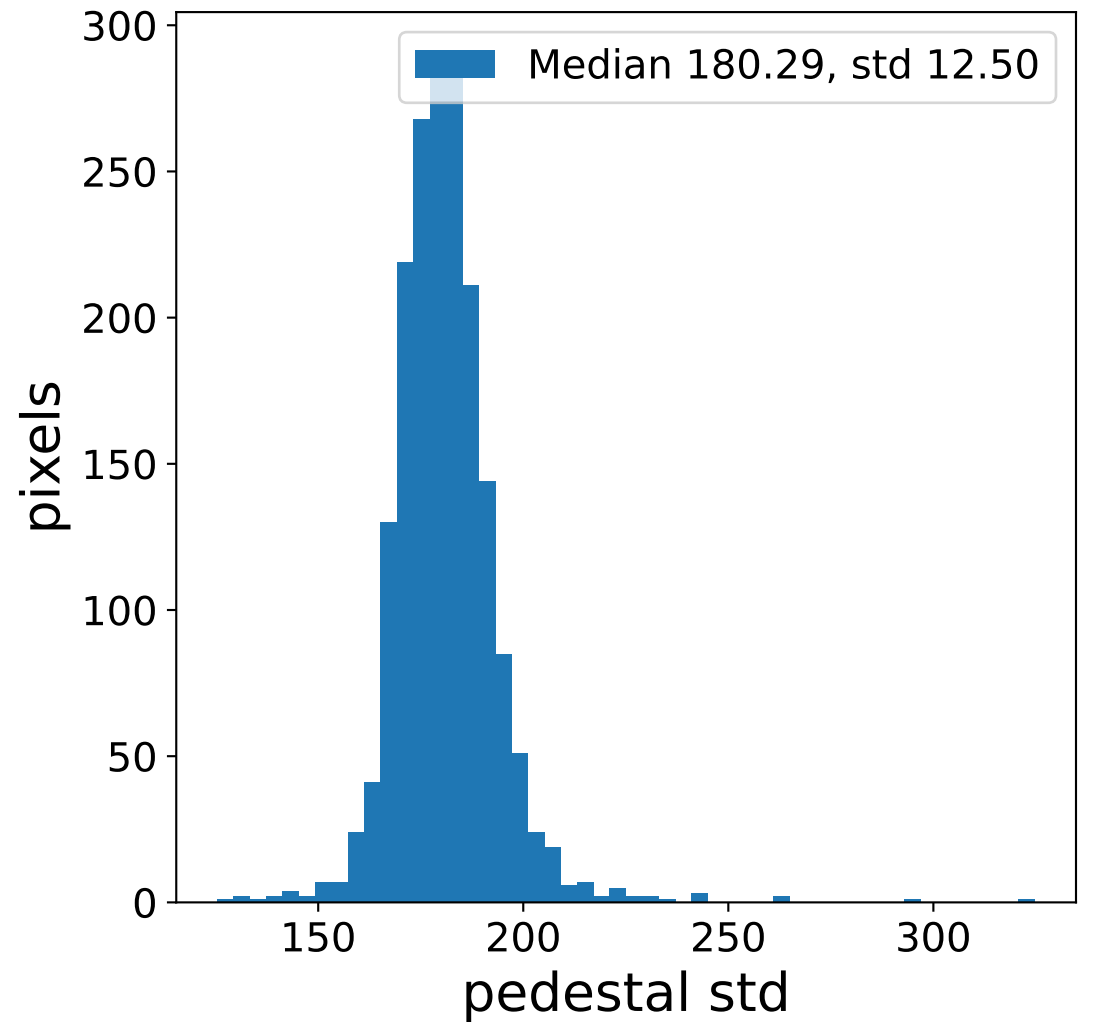

Run 6056

HG signal charge [ADC]

LG signal charge [ADC]

HG signal std [ADC]

LG signal std [ADC]

HG pedestal [ADC]

LG pedestal [ADC]

HG pedestal std [ADC]

LG pedestal std [ADC]

Run 6056

Run 6056 channel: HG

Run 6056 channel: LG