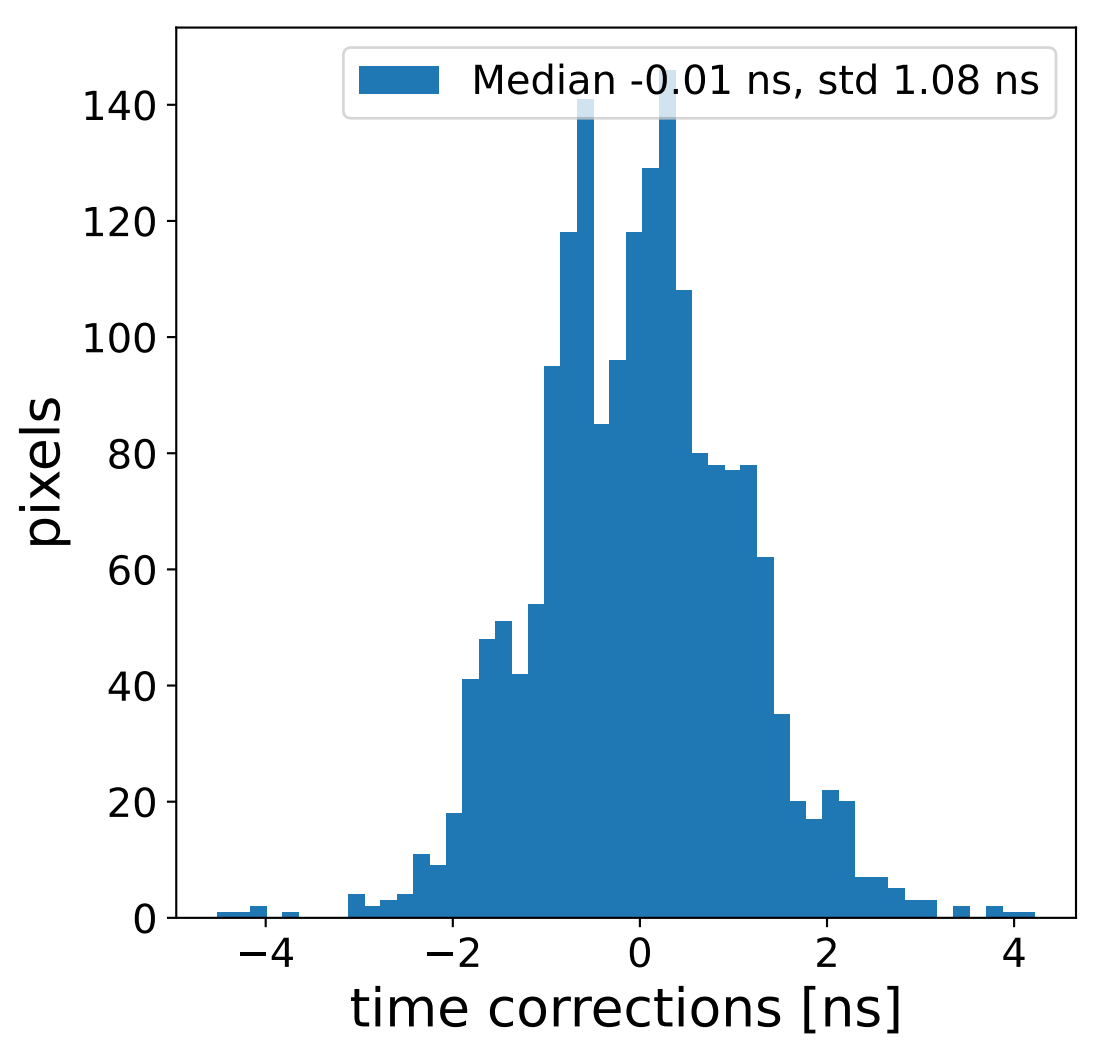

Run 6056

HG signal charge [ADC]

LG signal charge [ADC]

HG signal std [ADC]

LG signal std [ADC]

HG pedestal [ADC]

LG pedestal [ADC]

HG pedestal std [ADC]

LG pedestal std [ADC]

Run 6056

Run 6056 channel: HG

Run 6056 channel: LG