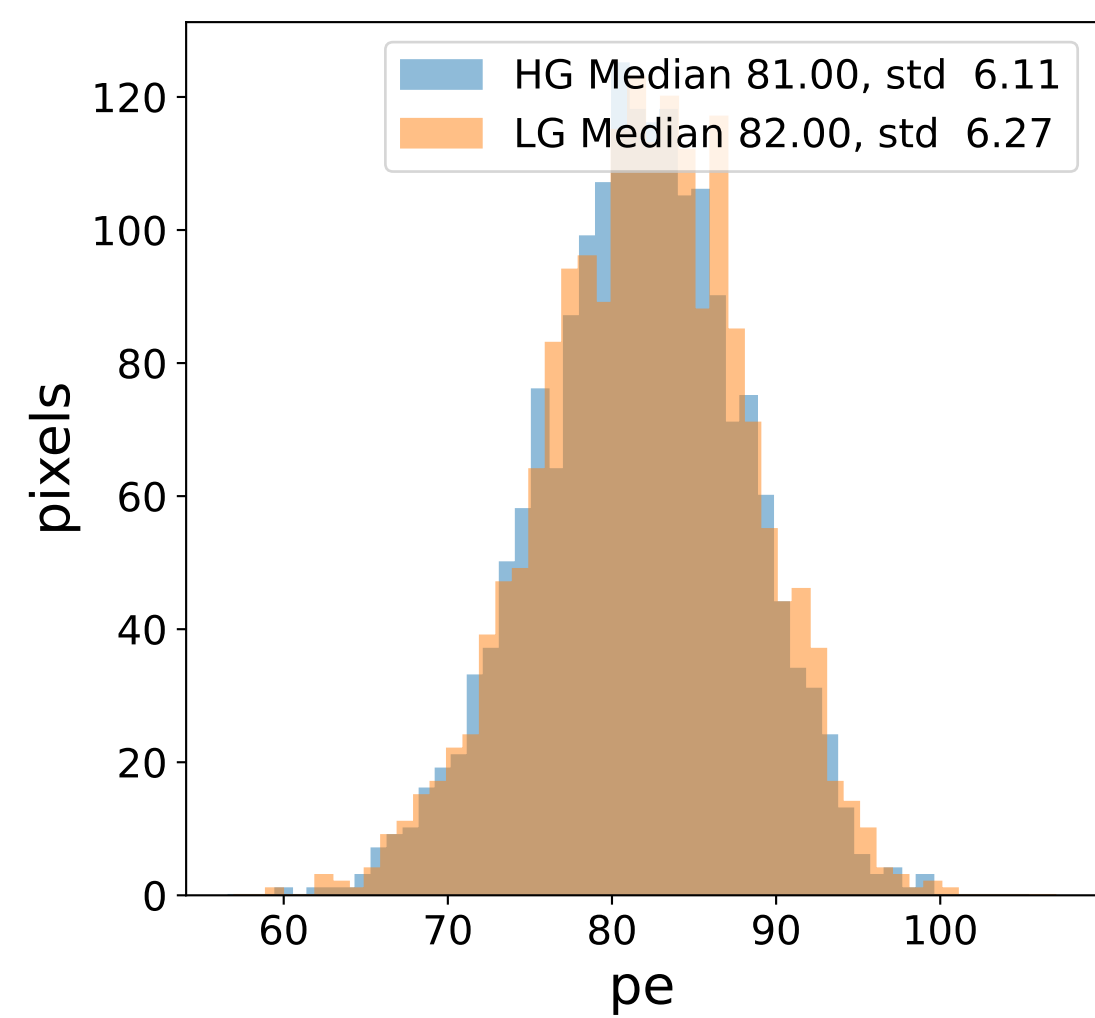

Run 6056

HG signal charge [ADC]

LG signal charge [ADC]

HG signal std [ADC]

LG signal std [ADC]

HG pedestal [ADC]

LG pedestal [ADC]

HG pedestal std [ADC]

LG pedestal std [ADC]

Run 6056

Run 6056 channel: HG

Run 6056 channel: LG