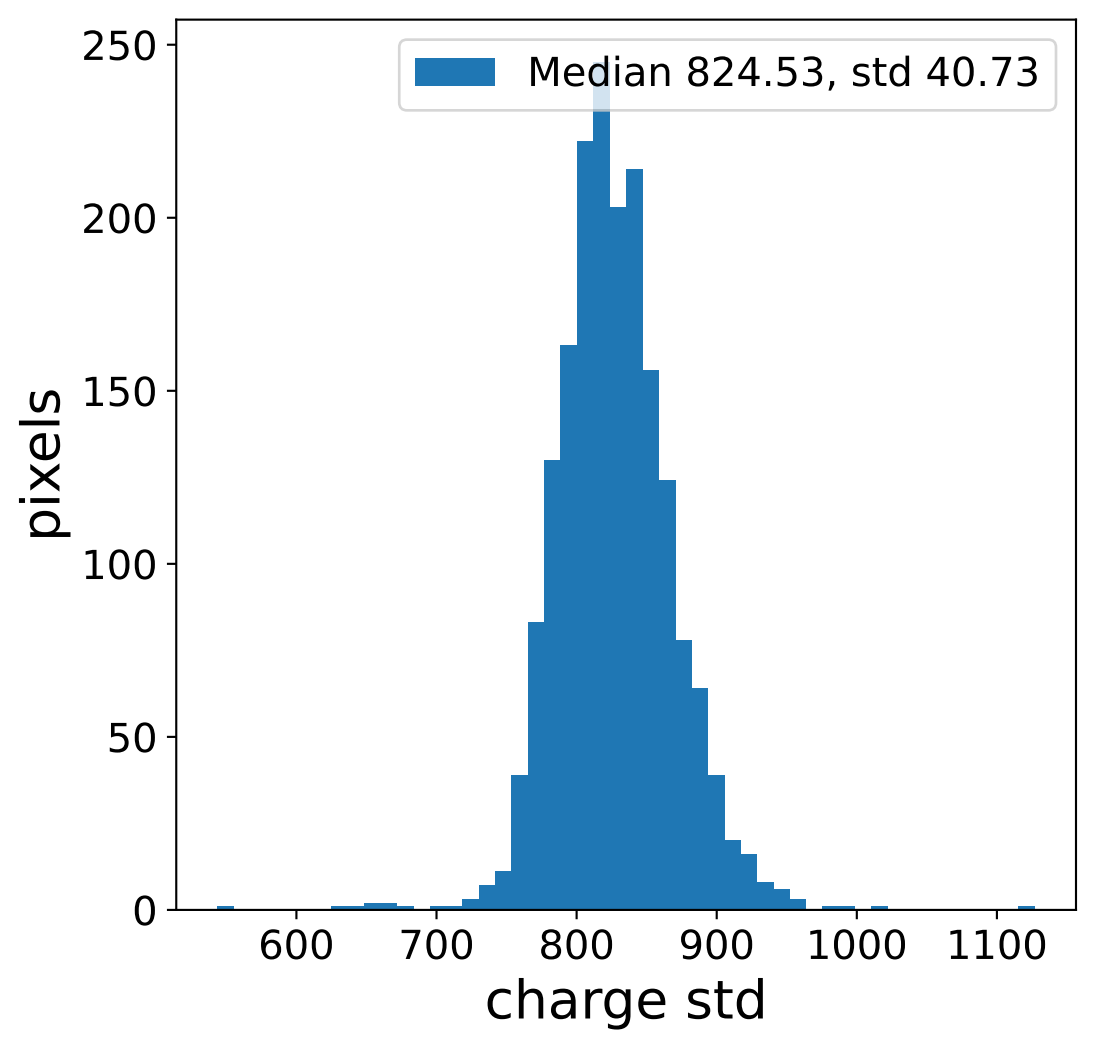

Run 6056

HG signal charge [ADC]

LG signal charge [ADC]

HG signal std [ADC]

LG signal std [ADC]

HG pedestal [ADC]

LG pedestal [ADC]

HG pedestal std [ADC]

LG pedestal std [ADC]

Run 6056

Run 6056 channel: HG

Run 6056 channel: LG