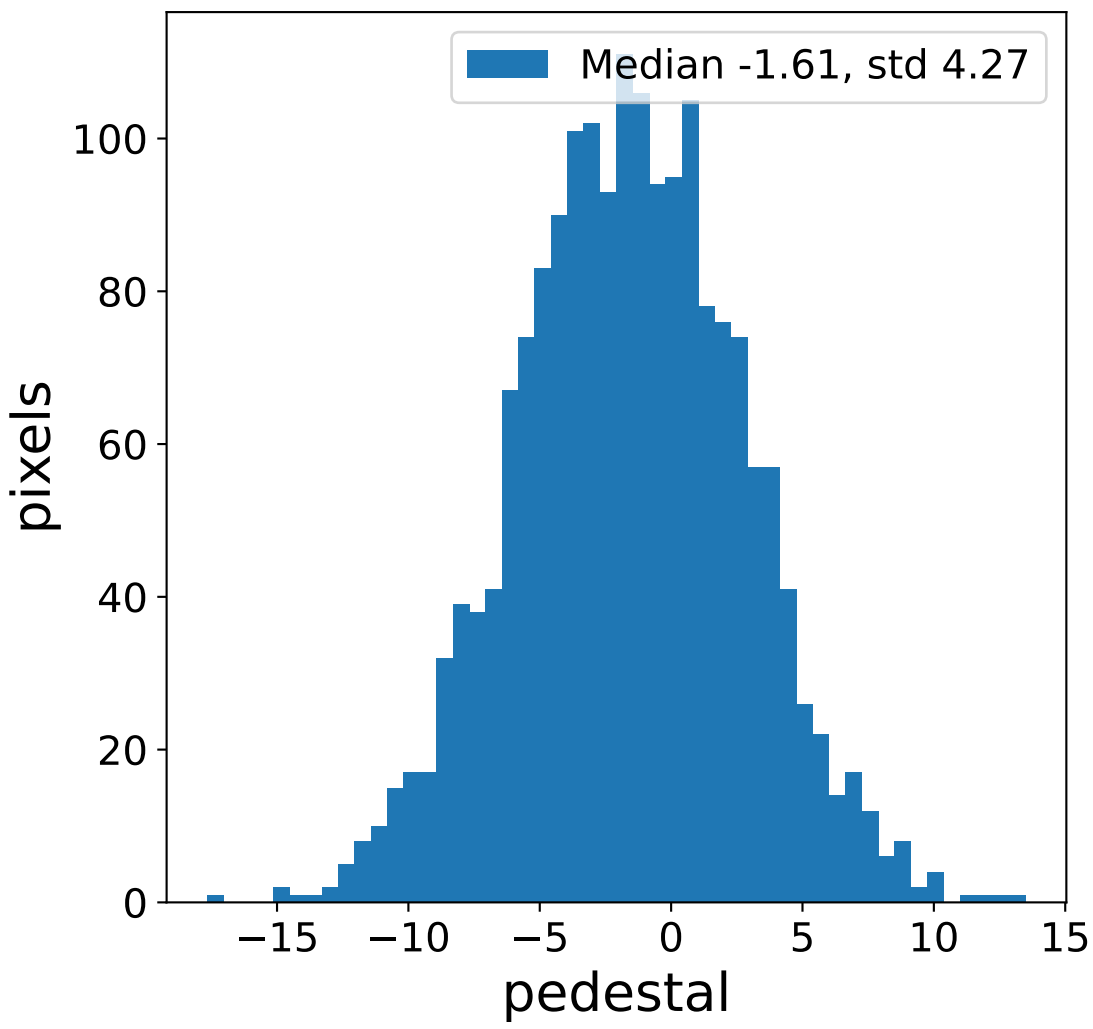

Run 6056

HG signal charge [ADC]

LG signal charge [ADC]

HG signal std [ADC]

LG signal std [ADC]

HG pedestal [ADC]

LG pedestal [ADC]

HG pedestal std [ADC]

LG pedestal std [ADC]

Run 6056

Run 6056 channel: HG

Run 6056 channel: LG