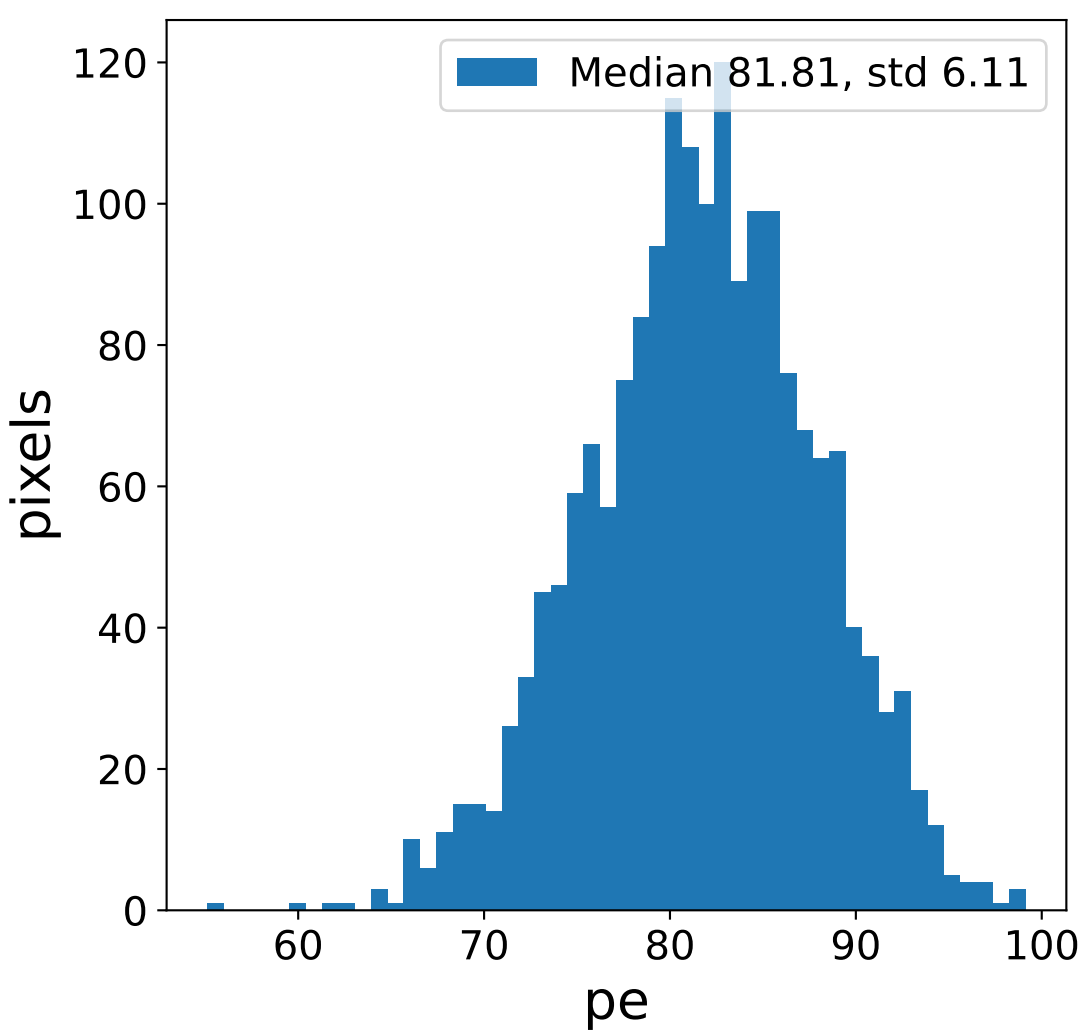

Run 6056

HG signal charge [ADC]

LG signal charge [ADC]

HG signal std [ADC]

LG signal std [ADC]

HG pedestal [ADC]

LG pedestal [ADC]

HG pedestal std [ADC]

LG pedestal std [ADC]

Run 6056

Run 6056 channel: HG

Run 6056 channel: LG