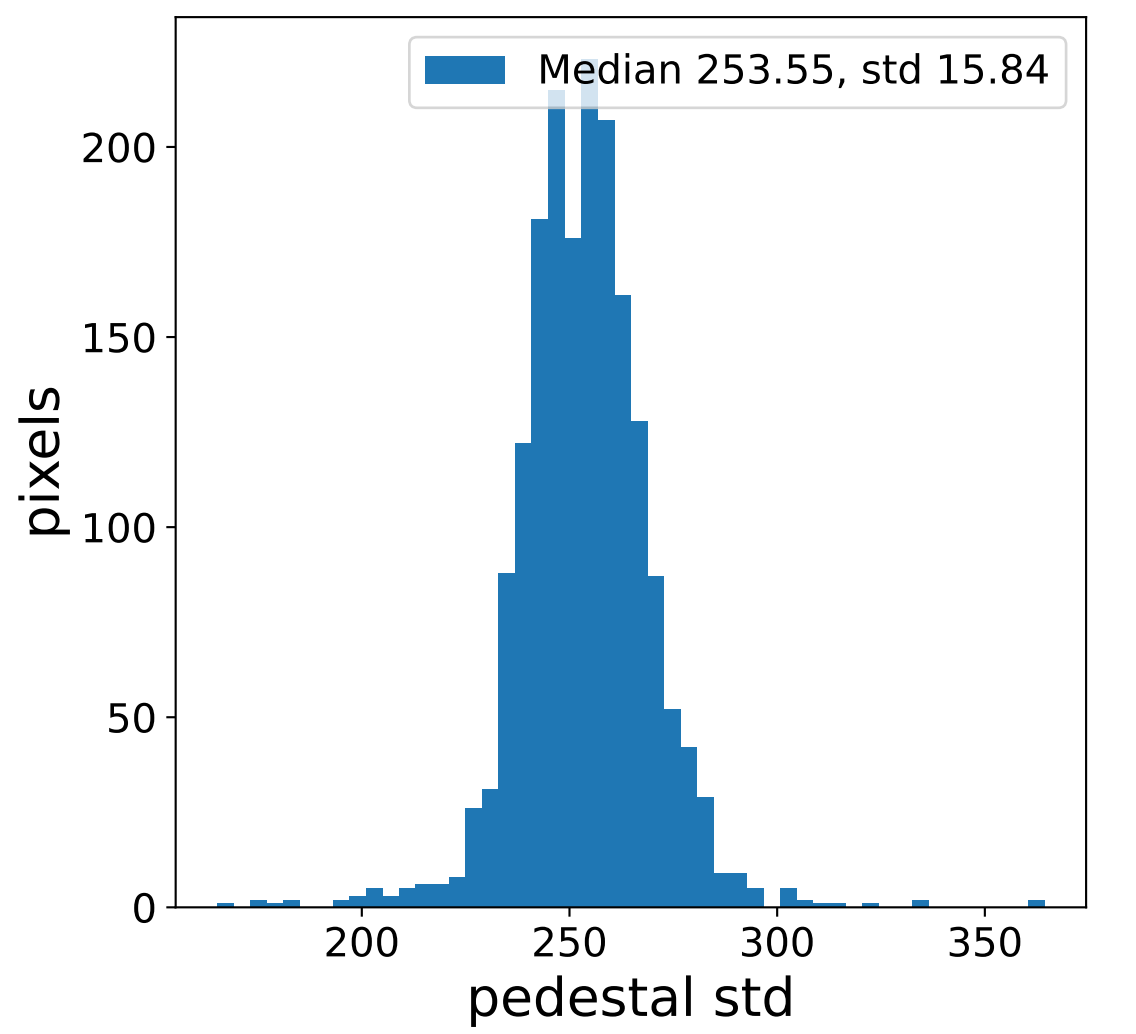

Run 6197

HG signal charge [ADC]

LG signal charge [ADC]

HG signal std [ADC]

LG signal std [ADC]

HG pedestal [ADC]

LG pedestal [ADC]

HG pedestal std [ADC]

LG pedestal std [ADC]

Run 6197

Run 6197 channel: HG

Run 6197 channel: LG