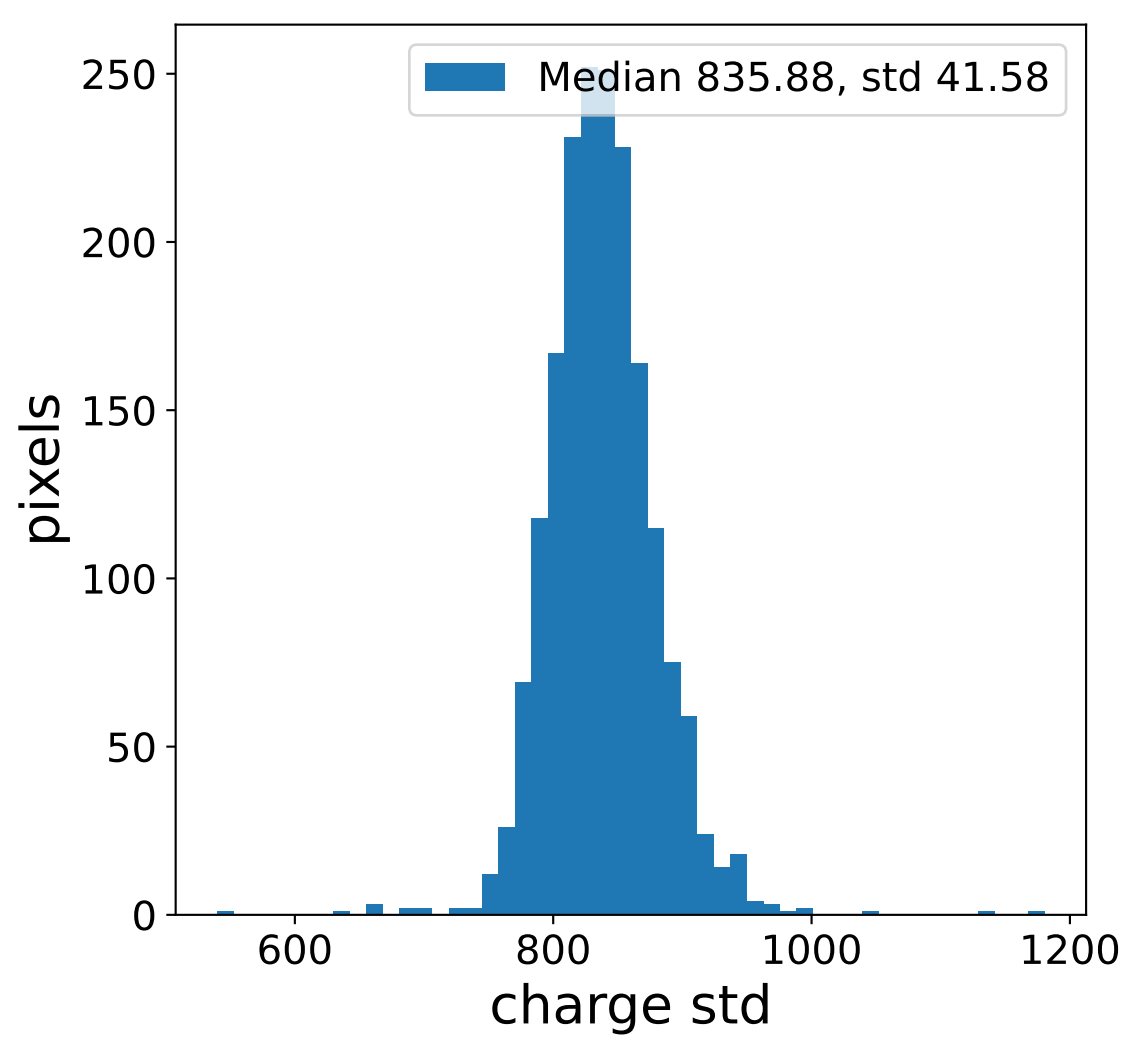

Run 6197

HG signal charge [ADC]

LG signal charge [ADC]

HG signal std [ADC]

LG signal std [ADC]

HG pedestal [ADC]

LG pedestal [ADC]

HG pedestal std [ADC]

LG pedestal std [ADC]

Run 6197

Run 6197 channel: HG

Run 6197 channel: LG