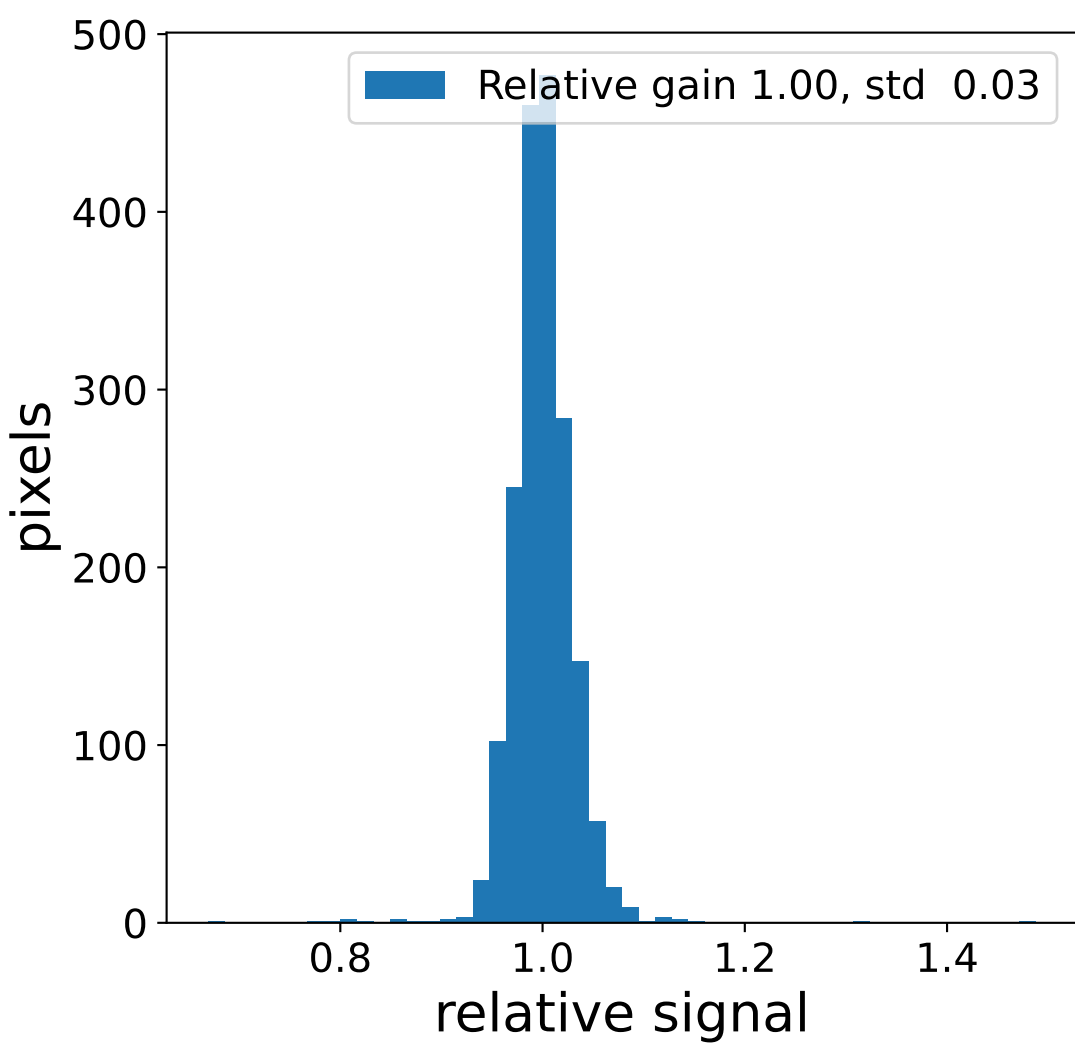

Run 6197

HG signal charge [ADC]

LG signal charge [ADC]

HG signal std [ADC]

LG signal std [ADC]

HG pedestal [ADC]

LG pedestal [ADC]

HG pedestal std [ADC]

LG pedestal std [ADC]

Run 6197

Run 6197 channel: HG

Run 6197 channel: LG