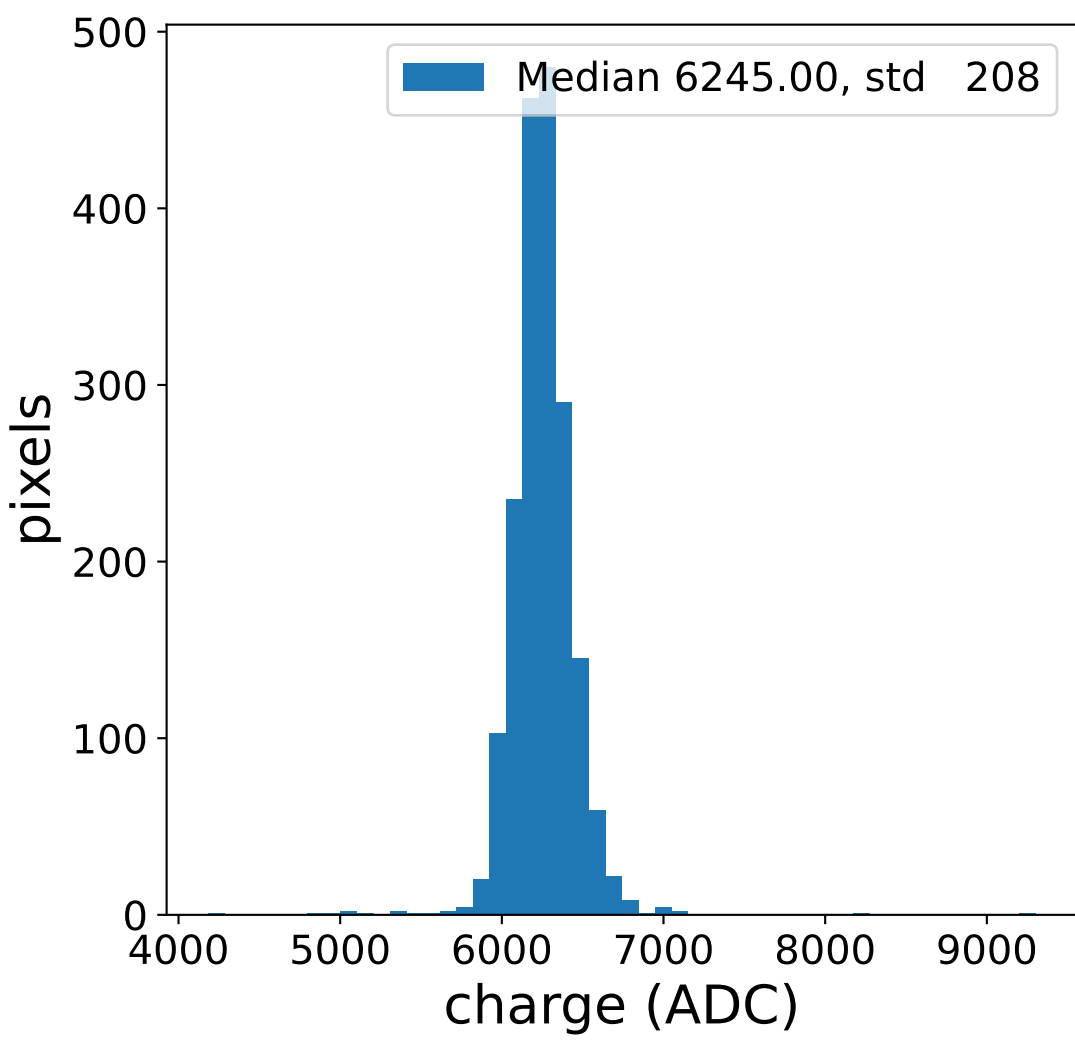

Run 6197

HG signal charge [ADC]

LG signal charge [ADC]

HG signal std [ADC]

LG signal std [ADC]

HG pedestal [ADC]

LG pedestal [ADC]

HG pedestal std [ADC]

LG pedestal std [ADC]

Run 6197

Run 6197 channel: HG

Run 6197 channel: LG