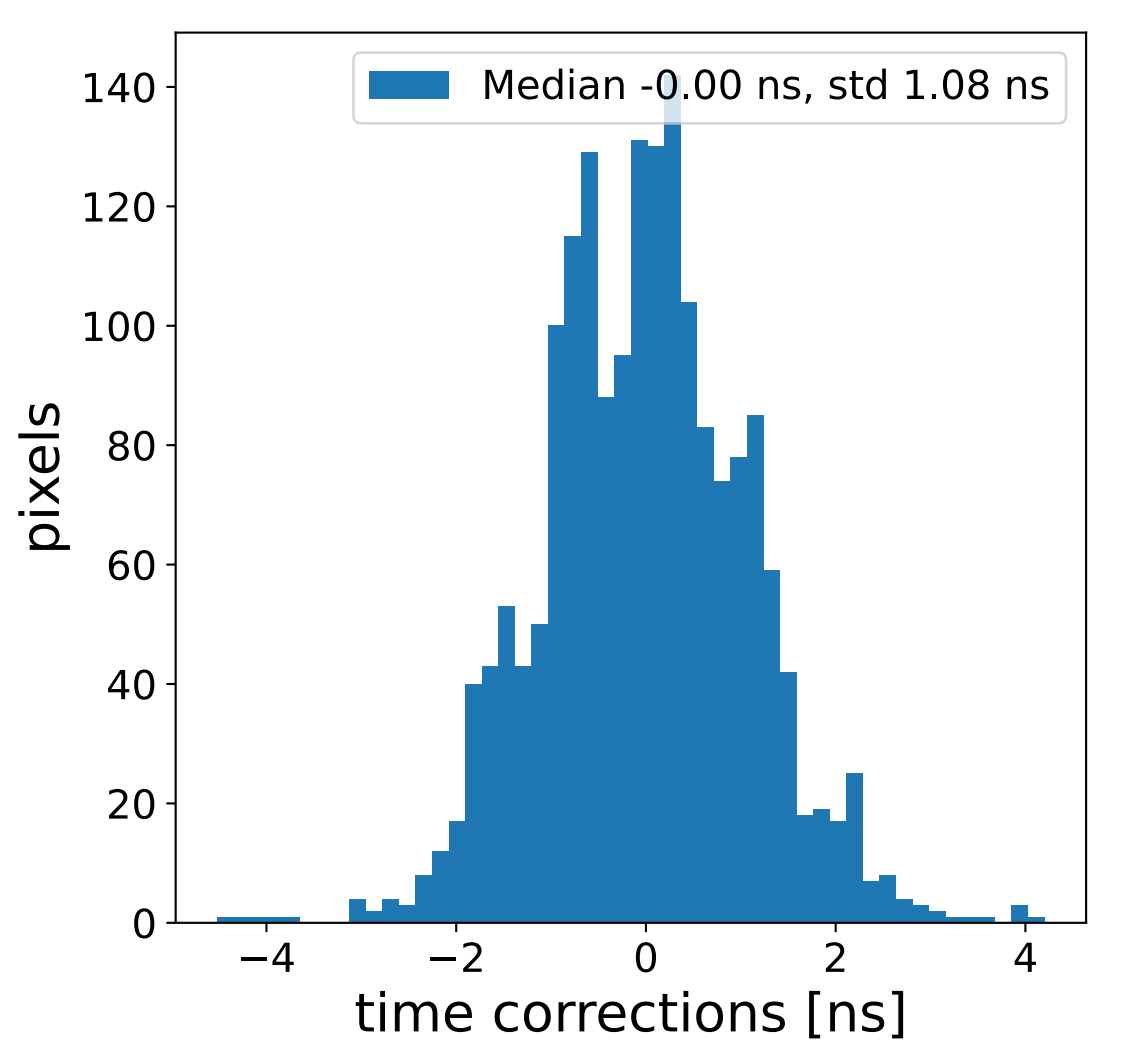

Run 6197

HG signal charge [ADC]

LG signal charge [ADC]

HG signal std [ADC]

LG signal std [ADC]

HG pedestal [ADC]

LG pedestal [ADC]

HG pedestal std [ADC]

LG pedestal std [ADC]

Run 6197

Run 6197 channel: HG

Run 6197 channel: LG