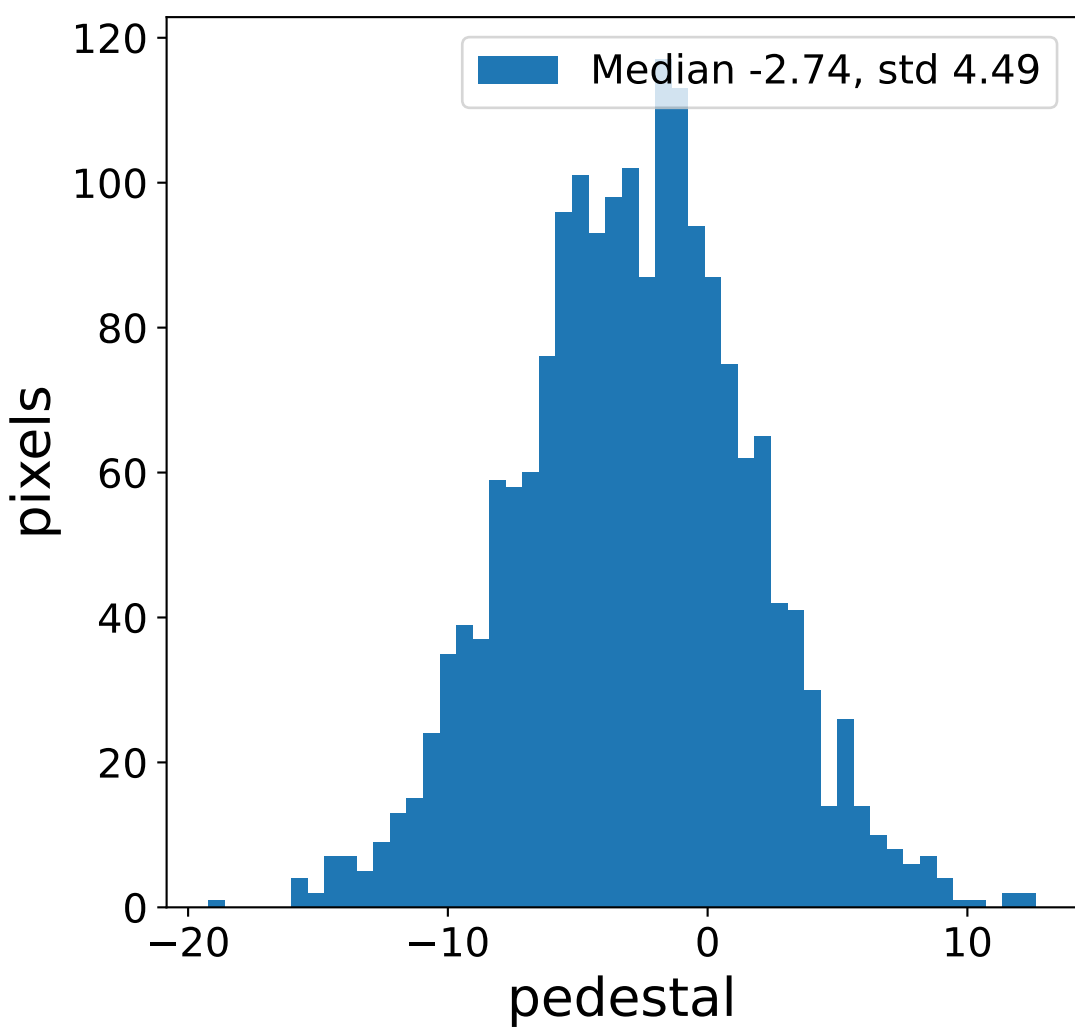

Run 6197

HG signal charge [ADC]

LG signal charge [ADC]

HG signal std [ADC]

LG signal std [ADC]

HG pedestal [ADC]

LG pedestal [ADC]

HG pedestal std [ADC]

LG pedestal std [ADC]

Run 6197

Run 6197 channel: HG

Run 6197 channel: LG