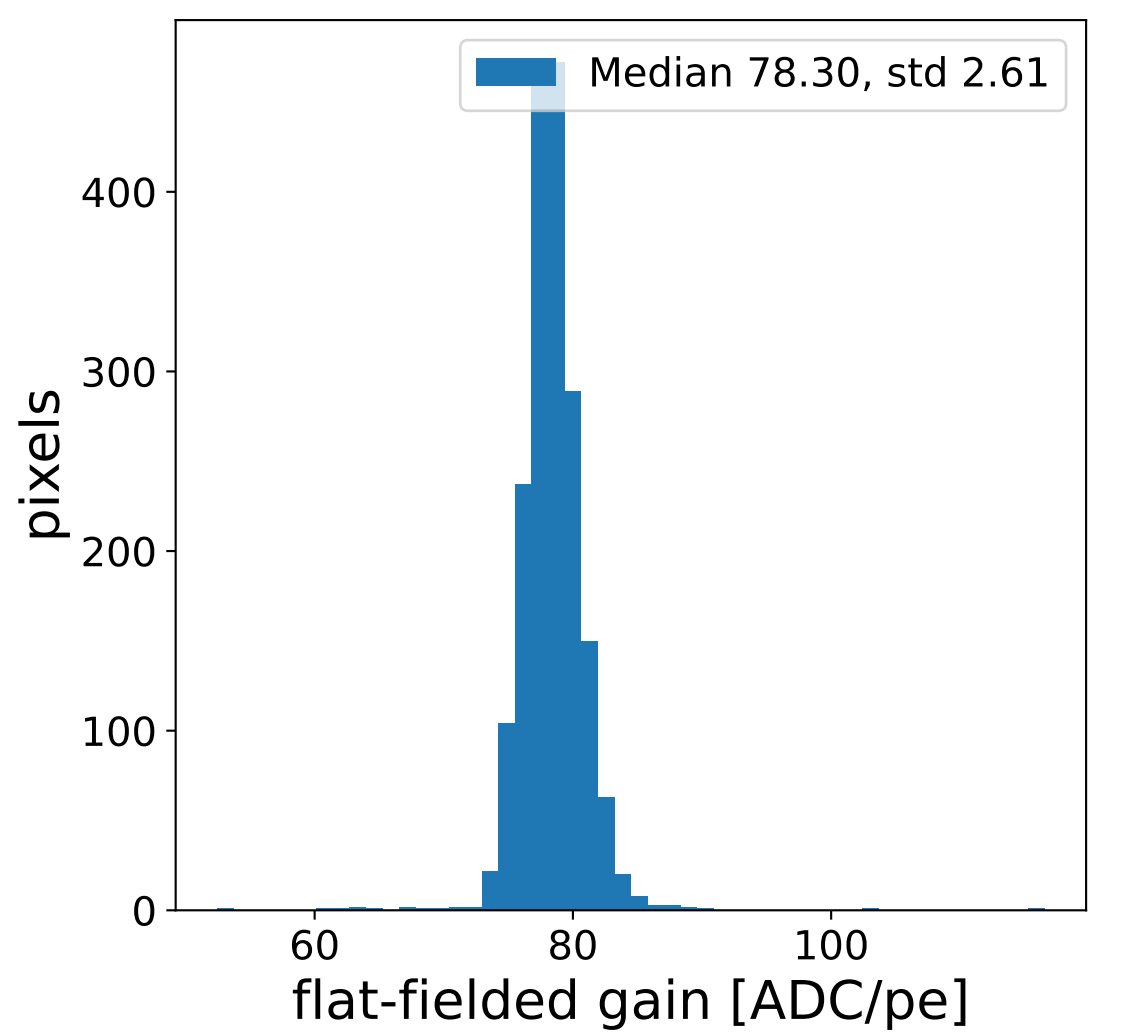

Run 6197

HG signal charge [ADC]

LG signal charge [ADC]

HG signal std [ADC]

LG signal std [ADC]

HG pedestal [ADC]

LG pedestal [ADC]

HG pedestal std [ADC]

LG pedestal std [ADC]

Run 6197

Run 6197 channel: HG

Run 6197 channel: LG