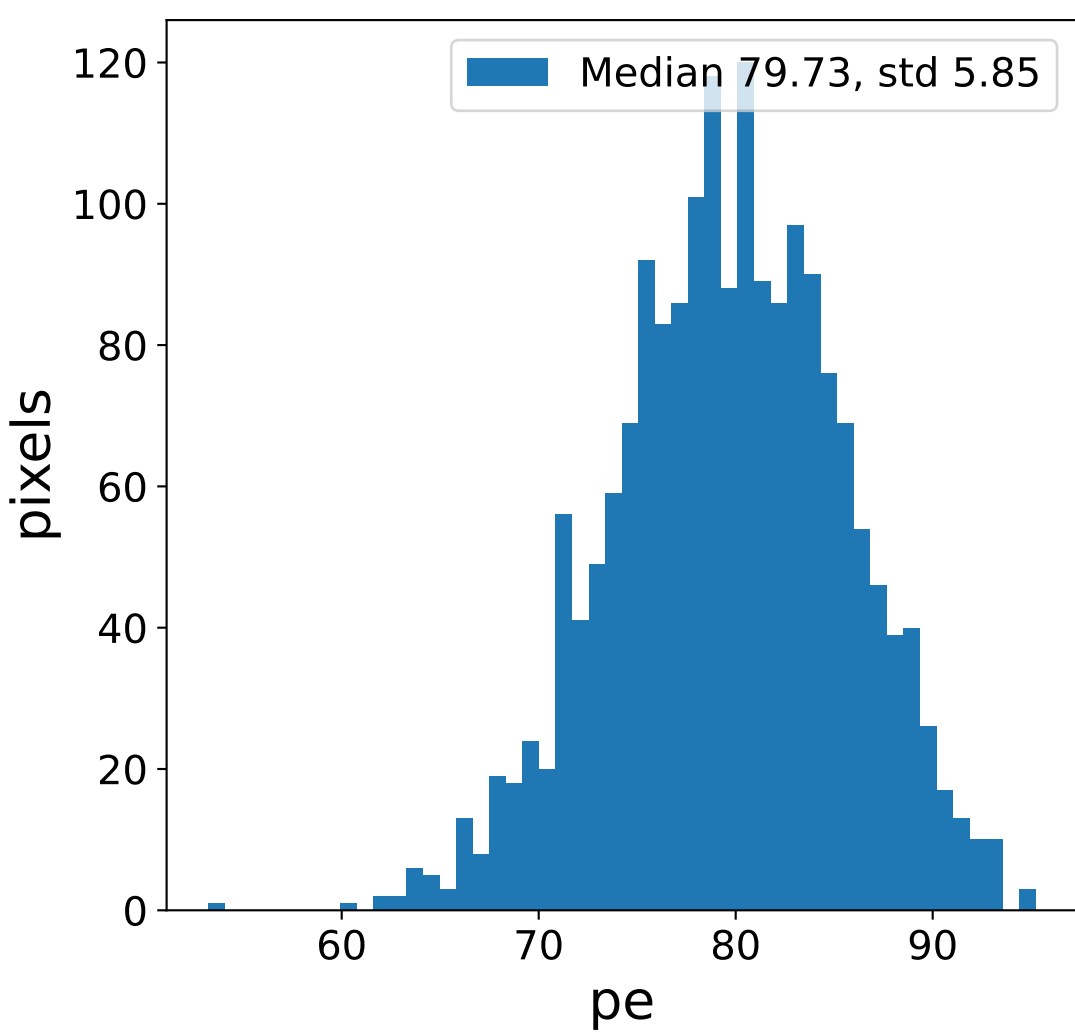

Run 6197

HG signal charge [ADC]

LG signal charge [ADC]

HG signal std [ADC]

LG signal std [ADC]

HG pedestal [ADC]

LG pedestal [ADC]

HG pedestal std [ADC]

LG pedestal std [ADC]

Run 6197

Run 6197 channel: HG

Run 6197 channel: LG