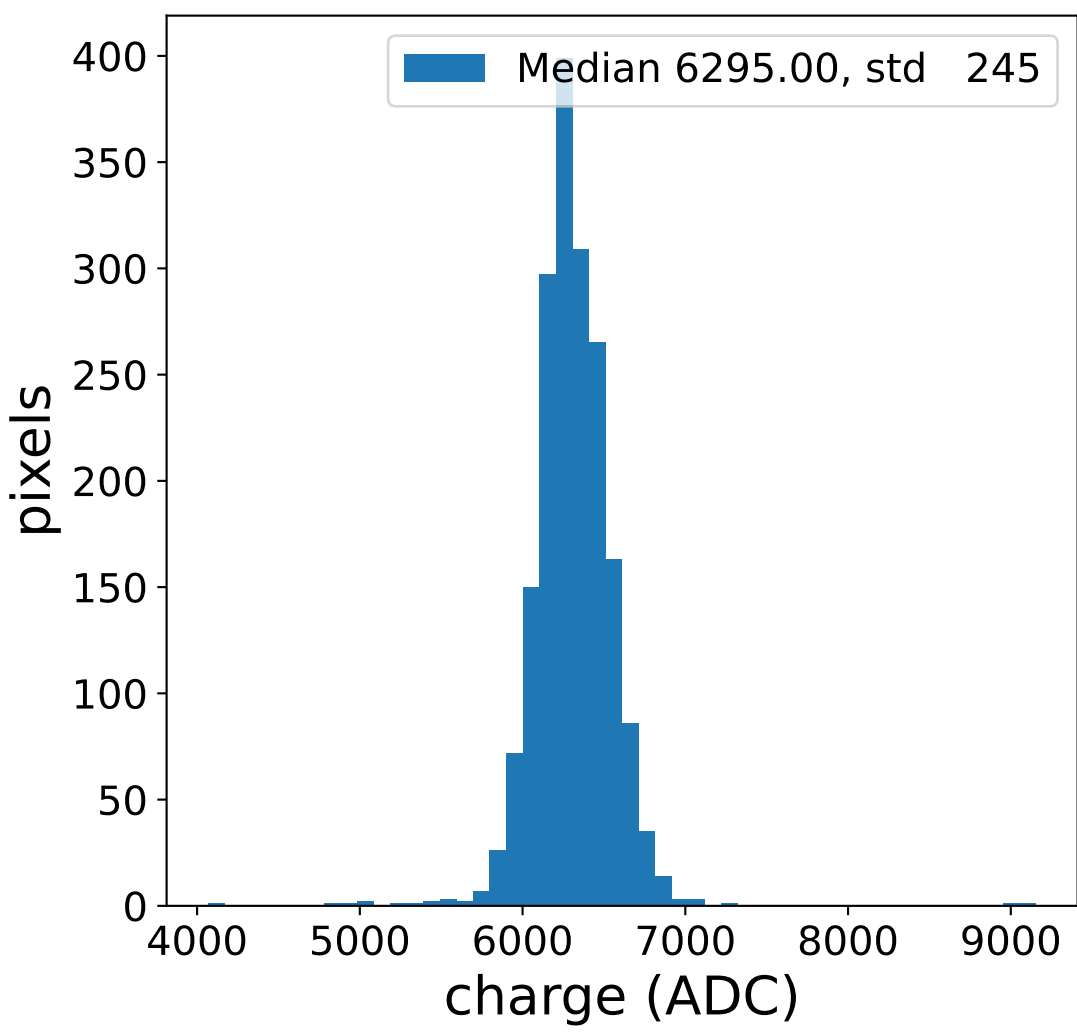

Run 6971

HG signal charge [ADC]

LG signal charge [ADC]

HG signal std [ADC]

LG signal std [ADC]

HG pedestal [ADC]

LG pedestal [ADC]

HG pedestal std [ADC]

LG pedestal std [ADC]

Run 6971

Run 6971 channel: HG

Run 6971 channel: LG