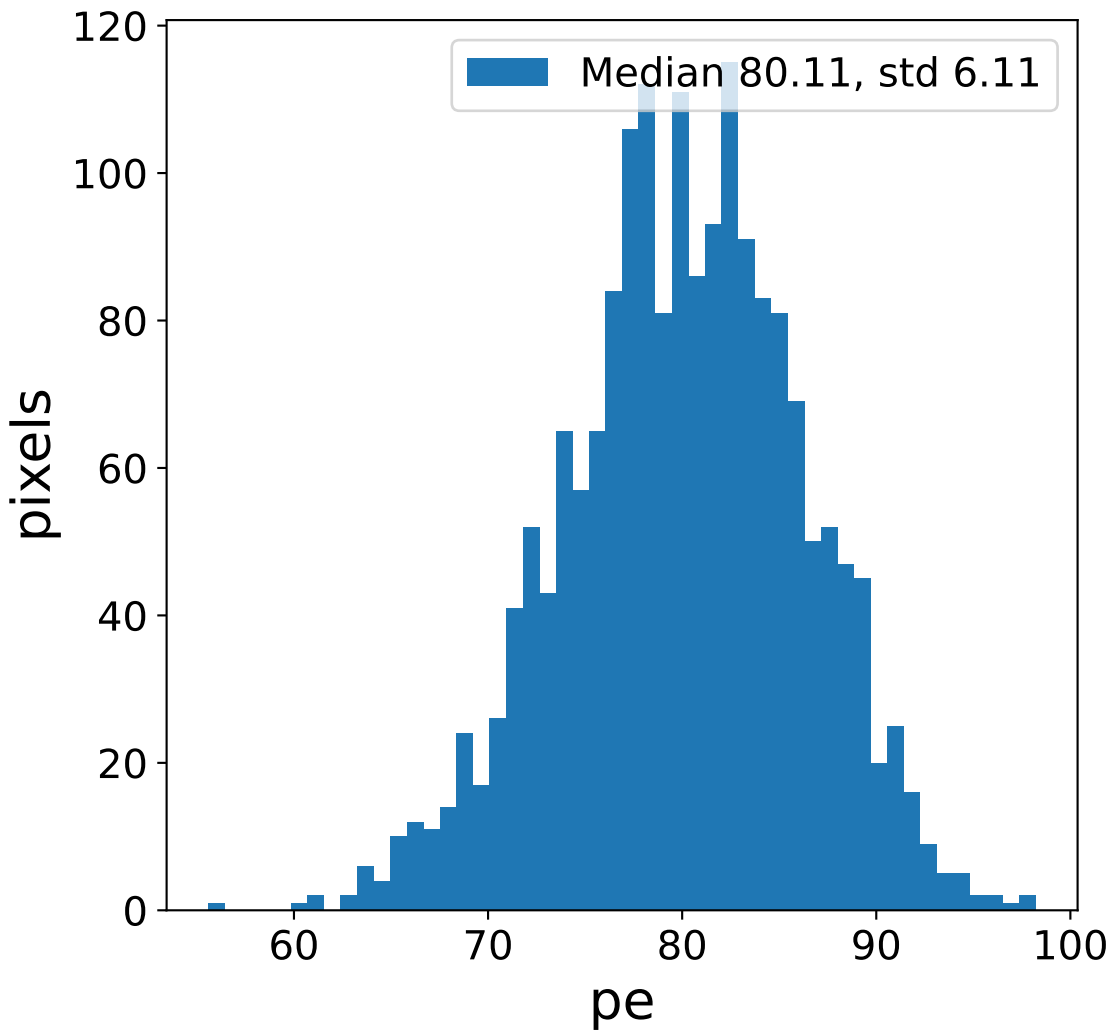

Run 6971

HG signal charge [ADC]

LG signal charge [ADC]

HG signal std [ADC]

LG signal std [ADC]

HG pedestal [ADC]

LG pedestal [ADC]

HG pedestal std [ADC]

LG pedestal std [ADC]

Run 6971

Run 6971 channel: HG

Run 6971 channel: LG