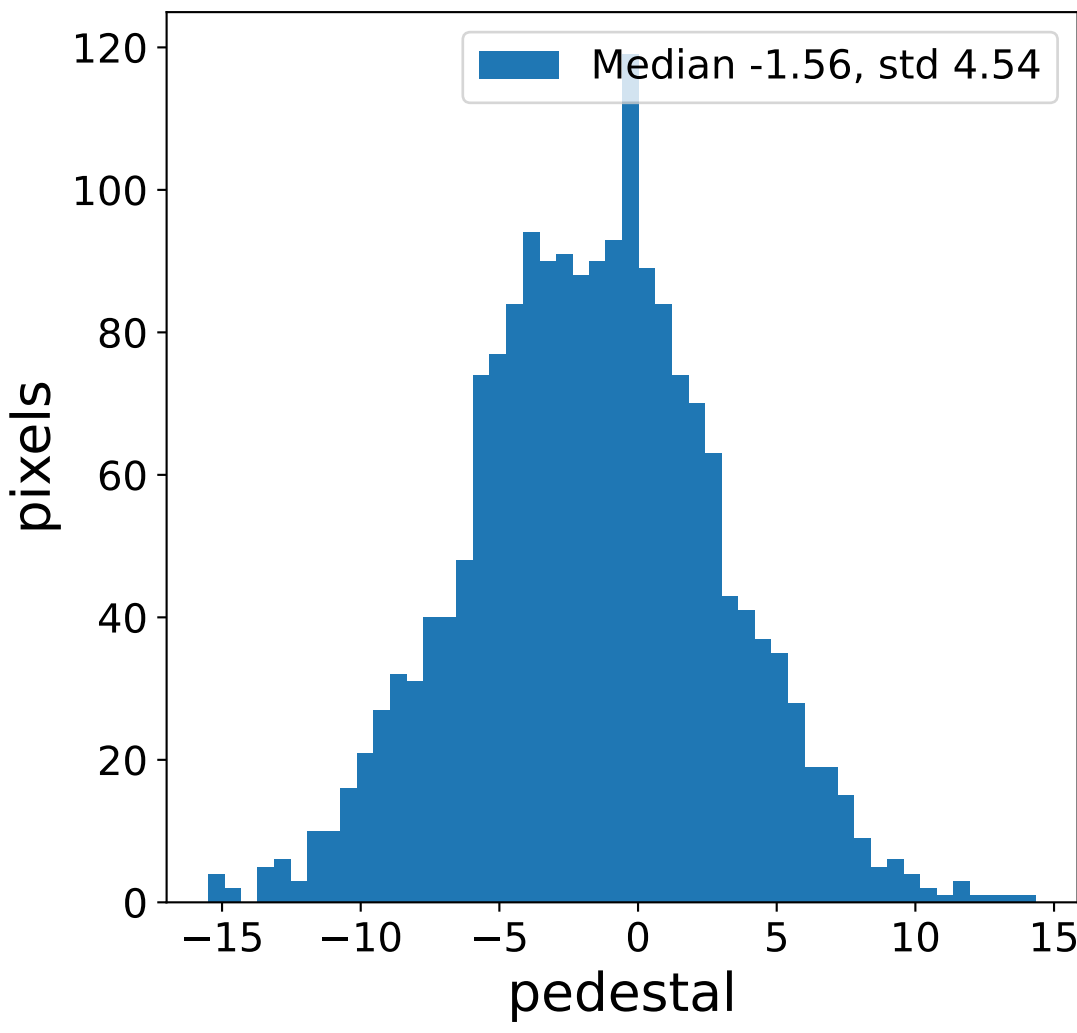

Run 6971

HG signal charge [ADC]

LG signal charge [ADC]

HG signal std [ADC]

LG signal std [ADC]

HG pedestal [ADC]

LG pedestal [ADC]

HG pedestal std [ADC]

LG pedestal std [ADC]

Run 6971

Run 6971 channel: HG

Run 6971 channel: LG