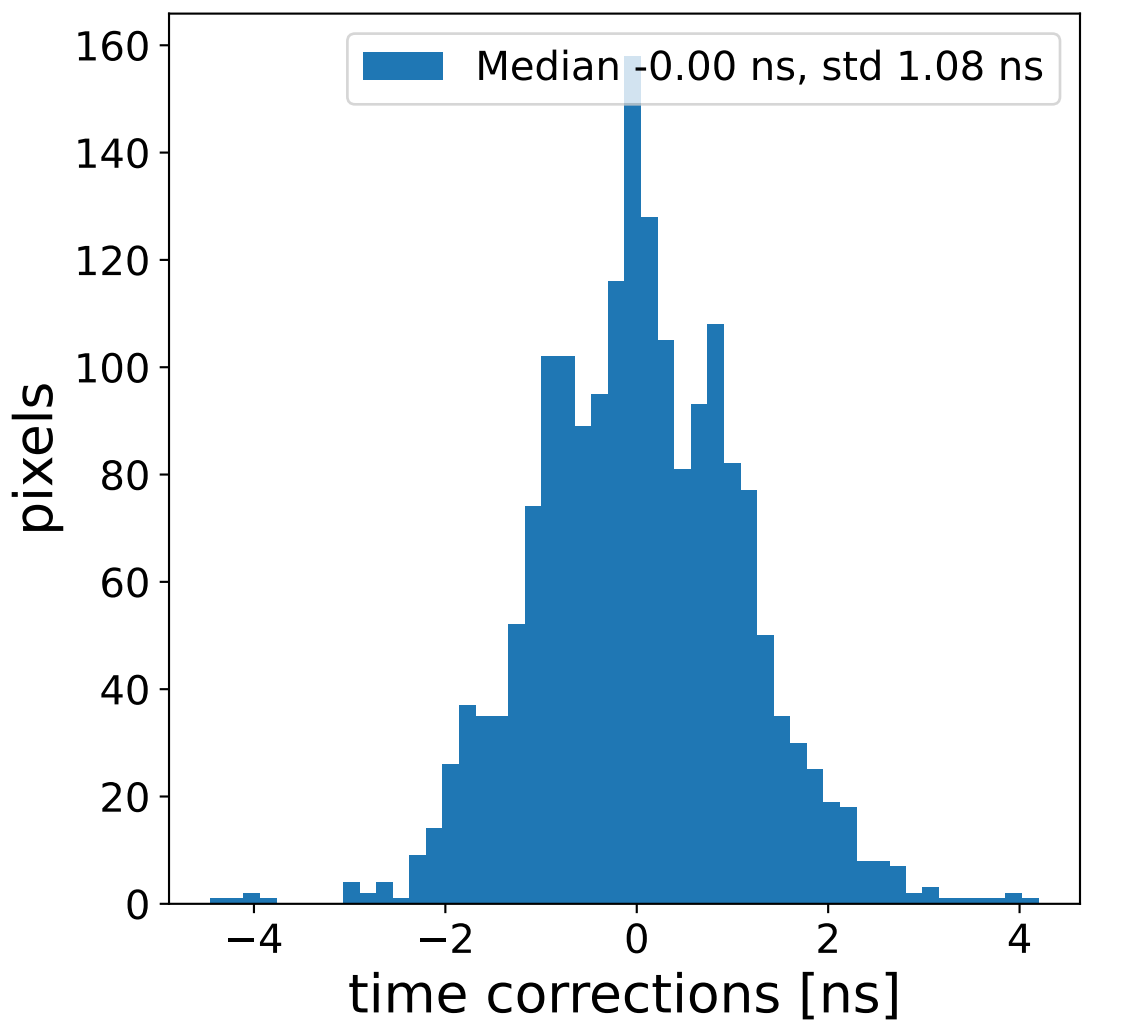

Run 6971

HG signal charge [ADC]

LG signal charge [ADC]

HG signal std [ADC]

LG signal std [ADC]

HG pedestal [ADC]

LG pedestal [ADC]

HG pedestal std [ADC]

LG pedestal std [ADC]

Run 6971

Run 6971 channel: HG

Run 6971 channel: LG