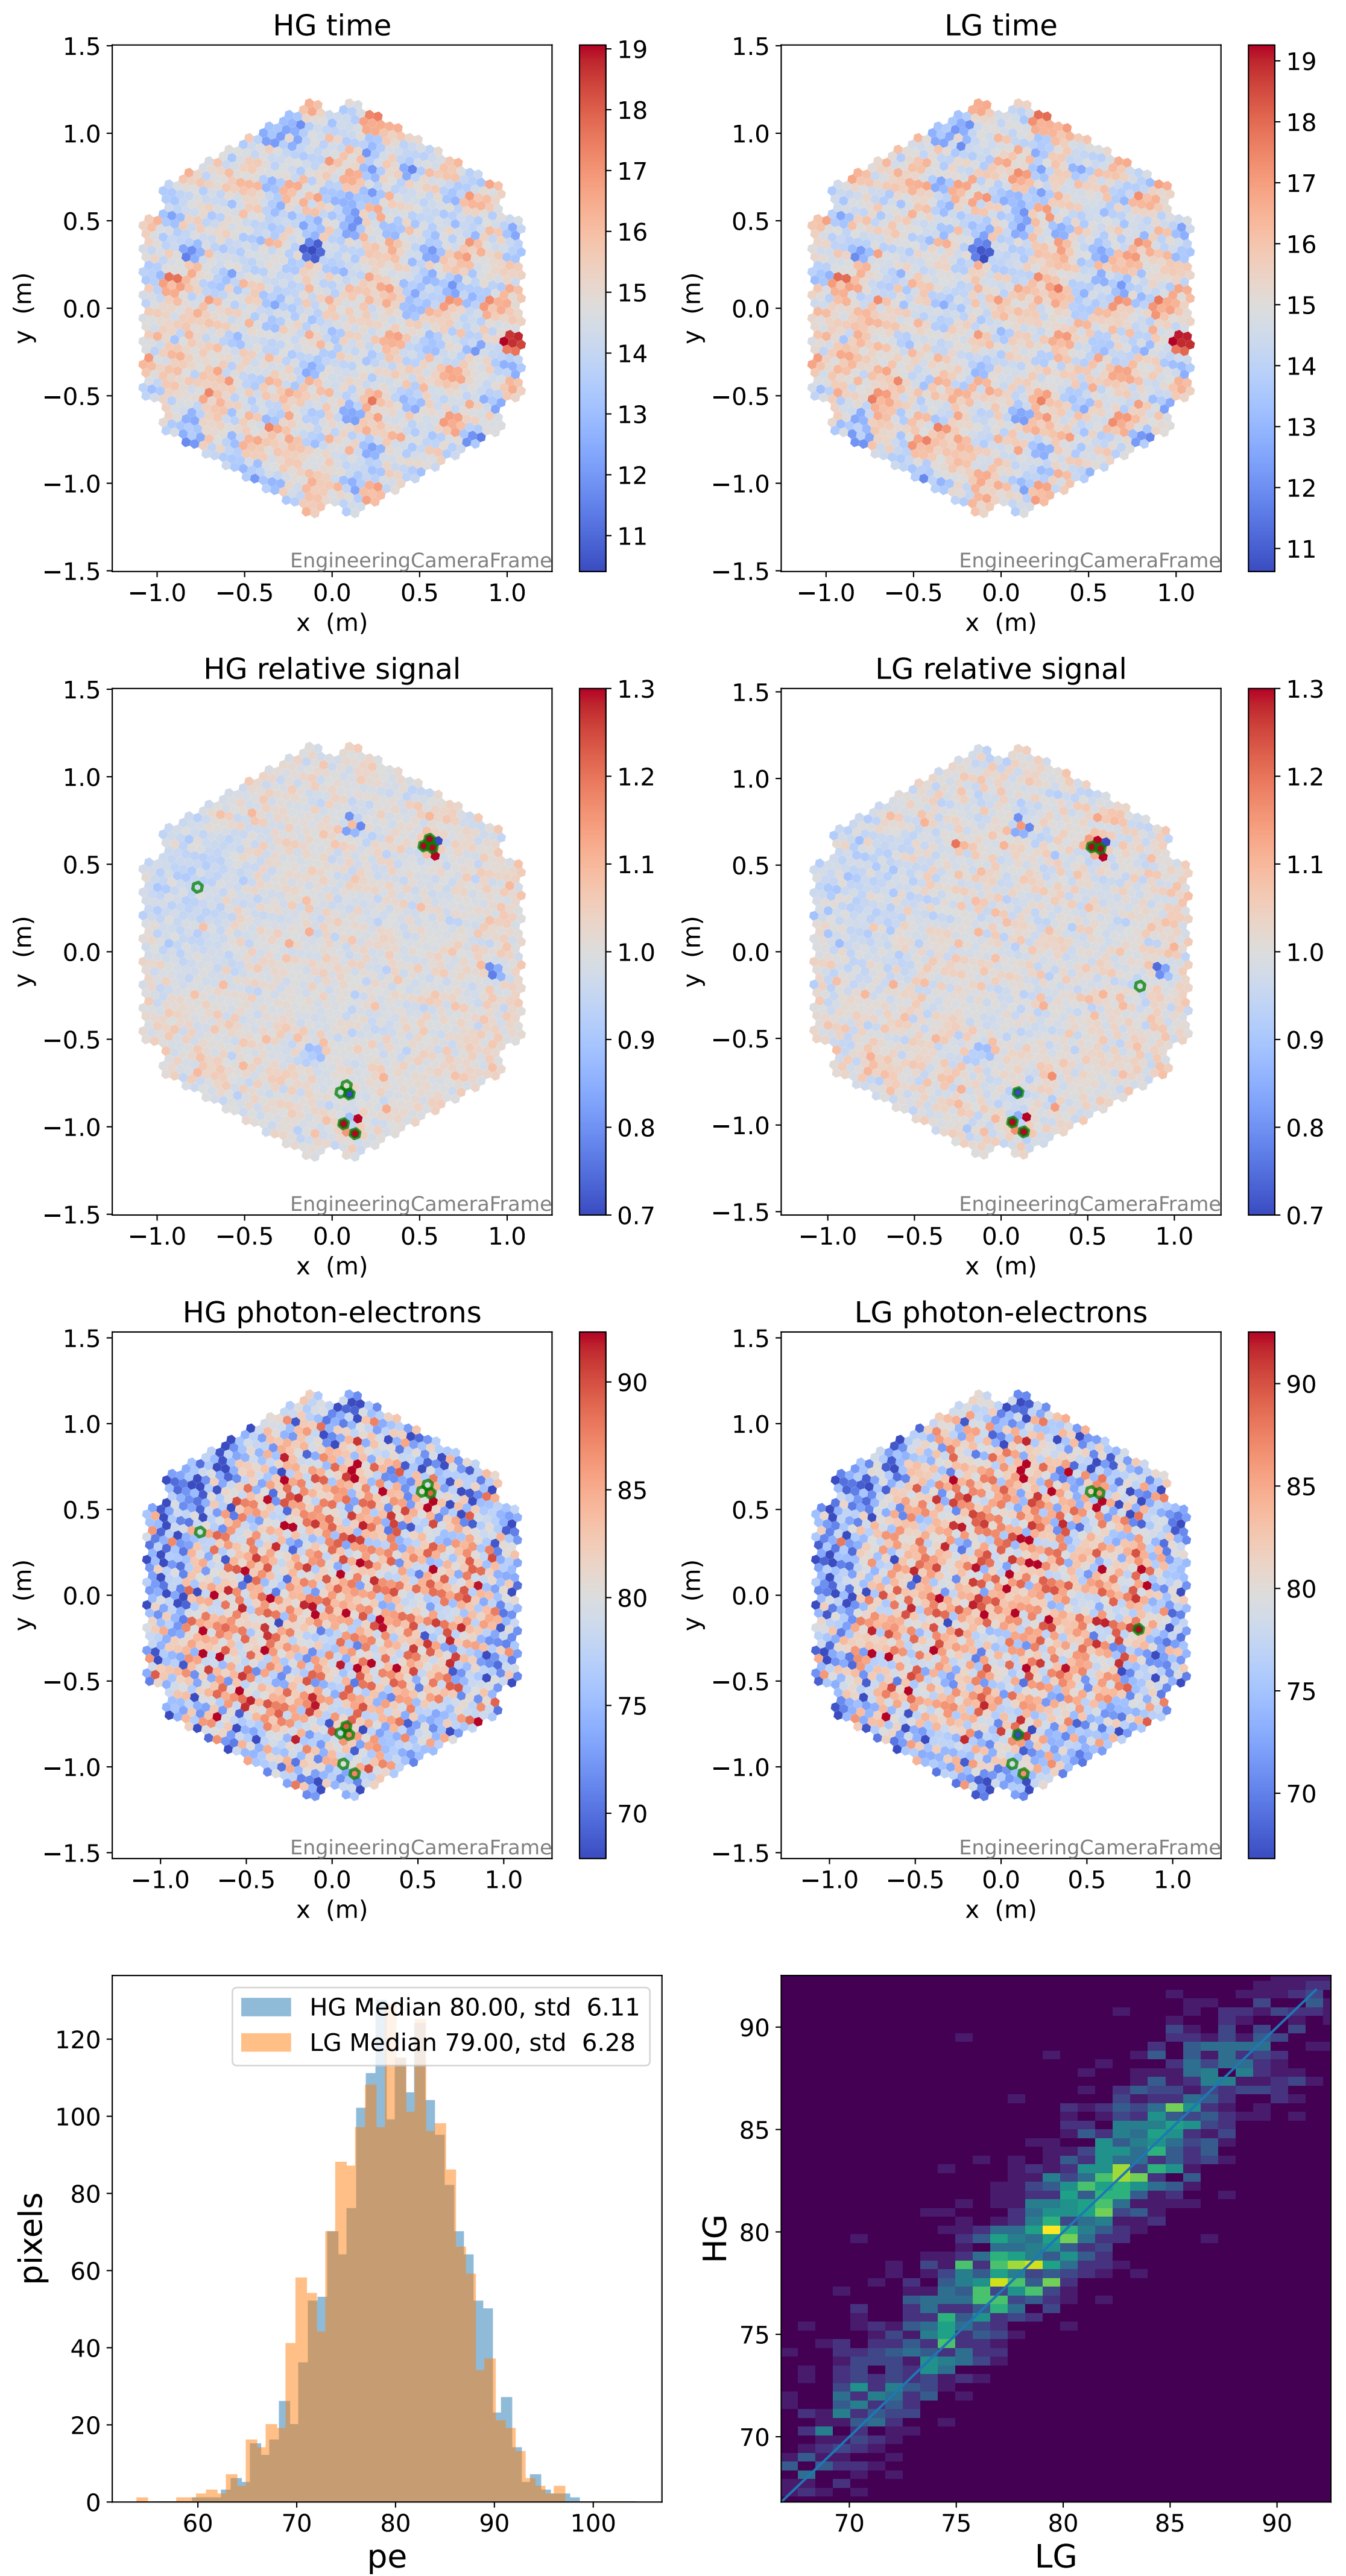

Run 6971

HG signal charge [ADC]

LG signal charge [ADC]

HG signal std [ADC]

LG signal std [ADC]

HG pedestal [ADC]

LG pedestal [ADC]

HG pedestal std [ADC]

LG pedestal std [ADC]

Run 6971

Run 6971 channel: HG

Run 6971 channel: LG