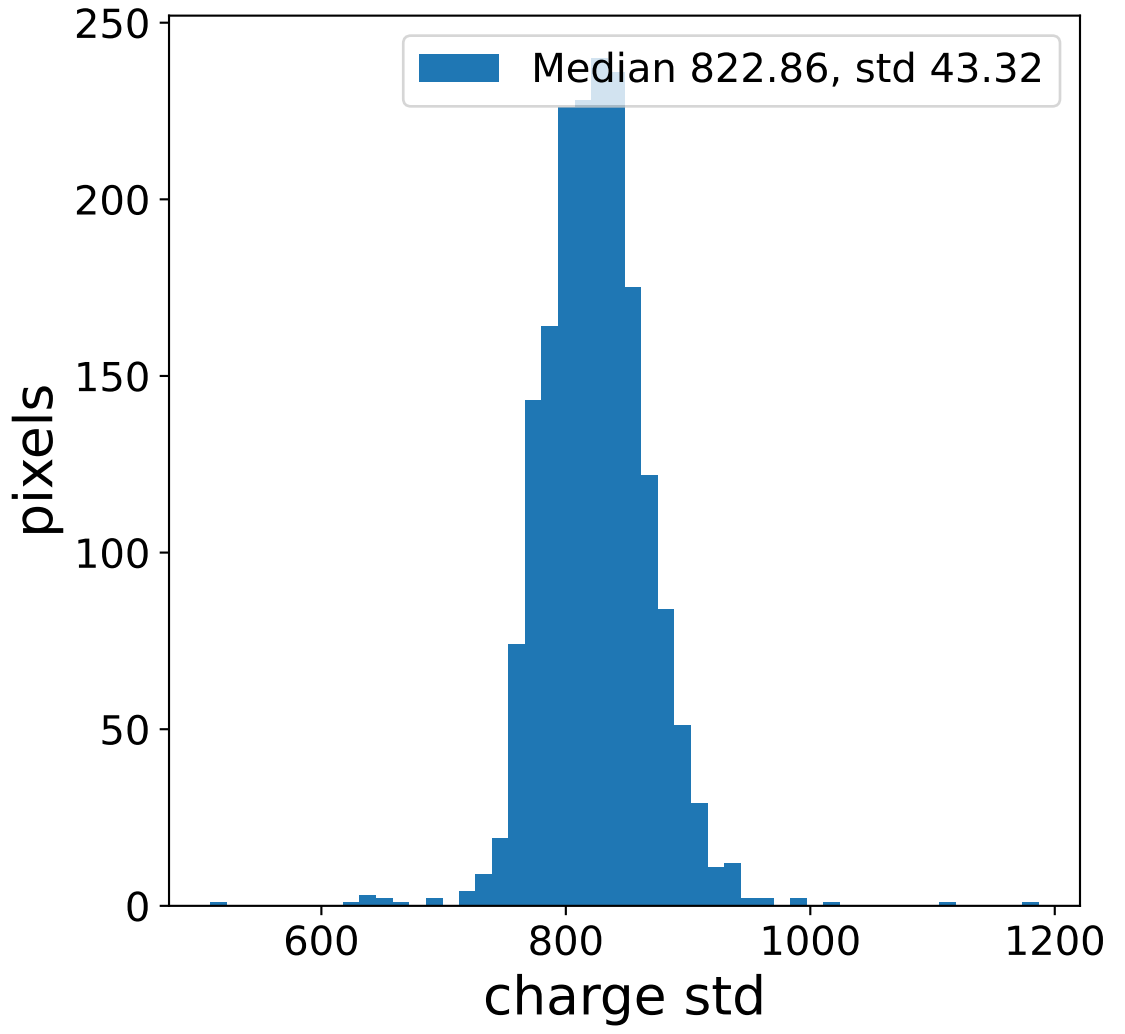

Run 6971

HG signal charge [ADC]

LG signal charge [ADC]

HG signal std [ADC]

LG signal std [ADC]

HG pedestal [ADC]

LG pedestal [ADC]

HG pedestal std [ADC]

LG pedestal std [ADC]

Run 6971

Run 6971 channel: HG

Run 6971 channel: LG