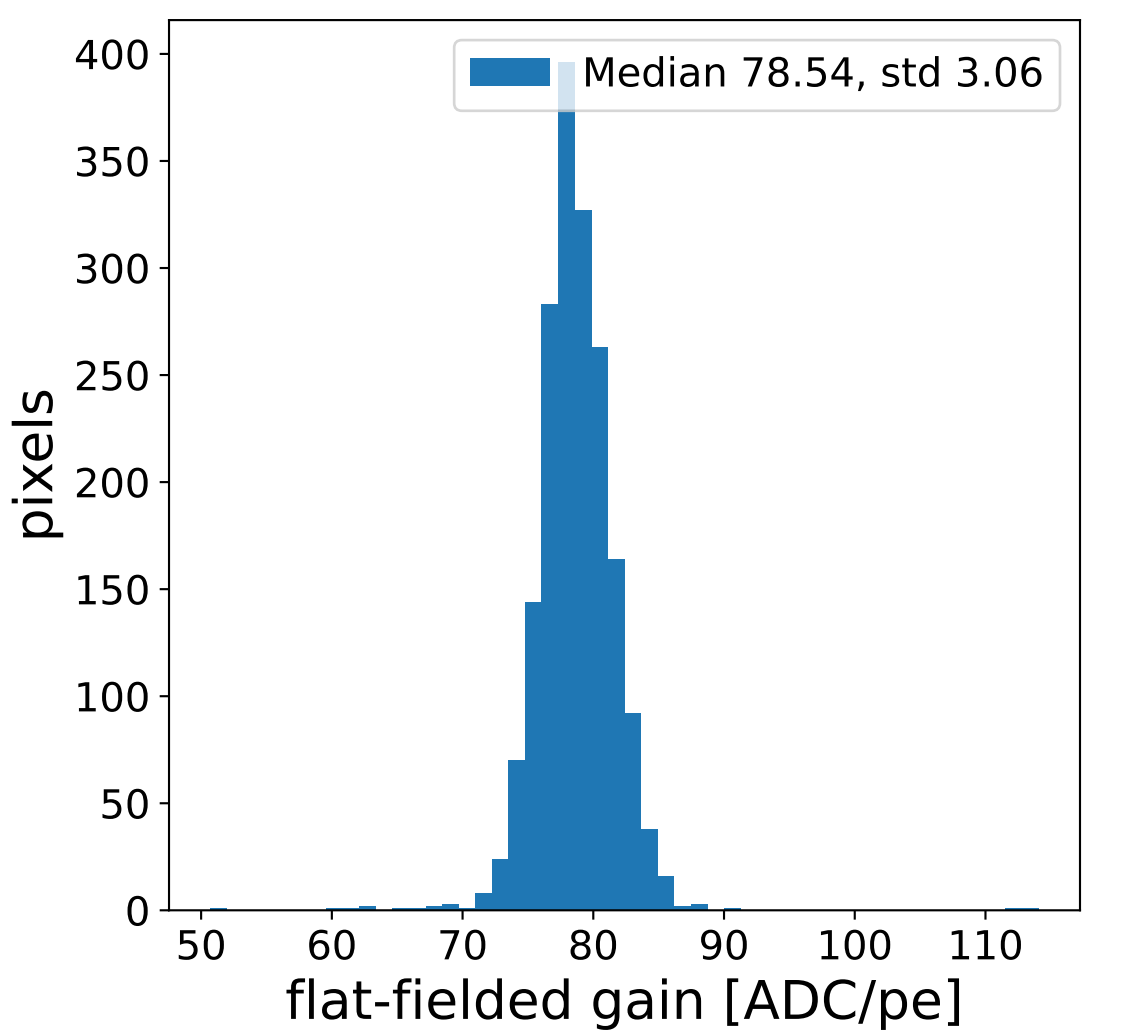

Run 6971

HG signal charge [ADC]

LG signal charge [ADC]

HG signal std [ADC]

LG signal std [ADC]

HG pedestal [ADC]

LG pedestal [ADC]

HG pedestal std [ADC]

LG pedestal std [ADC]

Run 6971

Run 6971 channel: HG

Run 6971 channel: LG