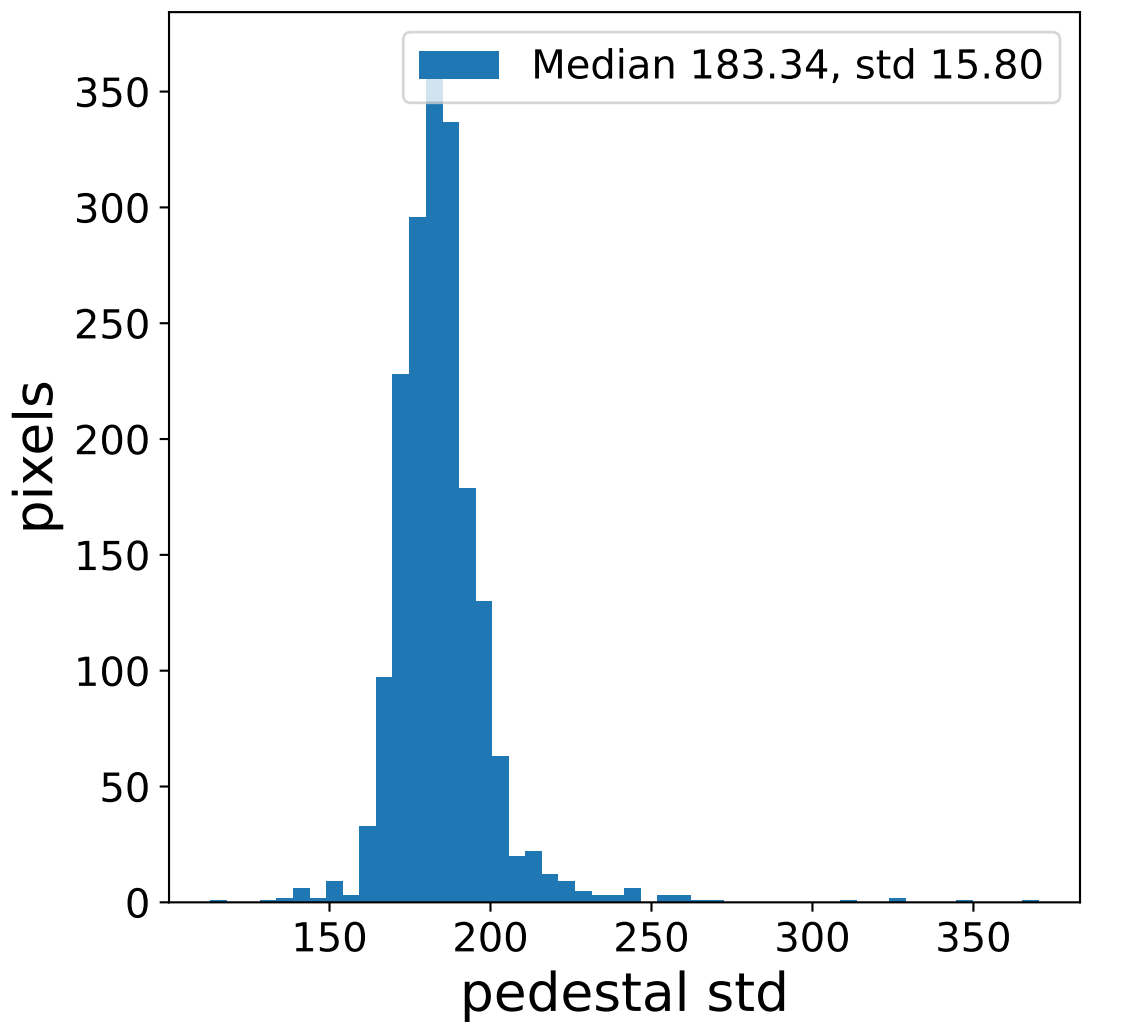

Run 6971

HG signal charge [ADC]

LG signal charge [ADC]

HG signal std [ADC]

LG signal std [ADC]

HG pedestal [ADC]

LG pedestal [ADC]

HG pedestal std [ADC]

LG pedestal std [ADC]

Run 6971

Run 6971 channel: HG

Run 6971 channel: LG