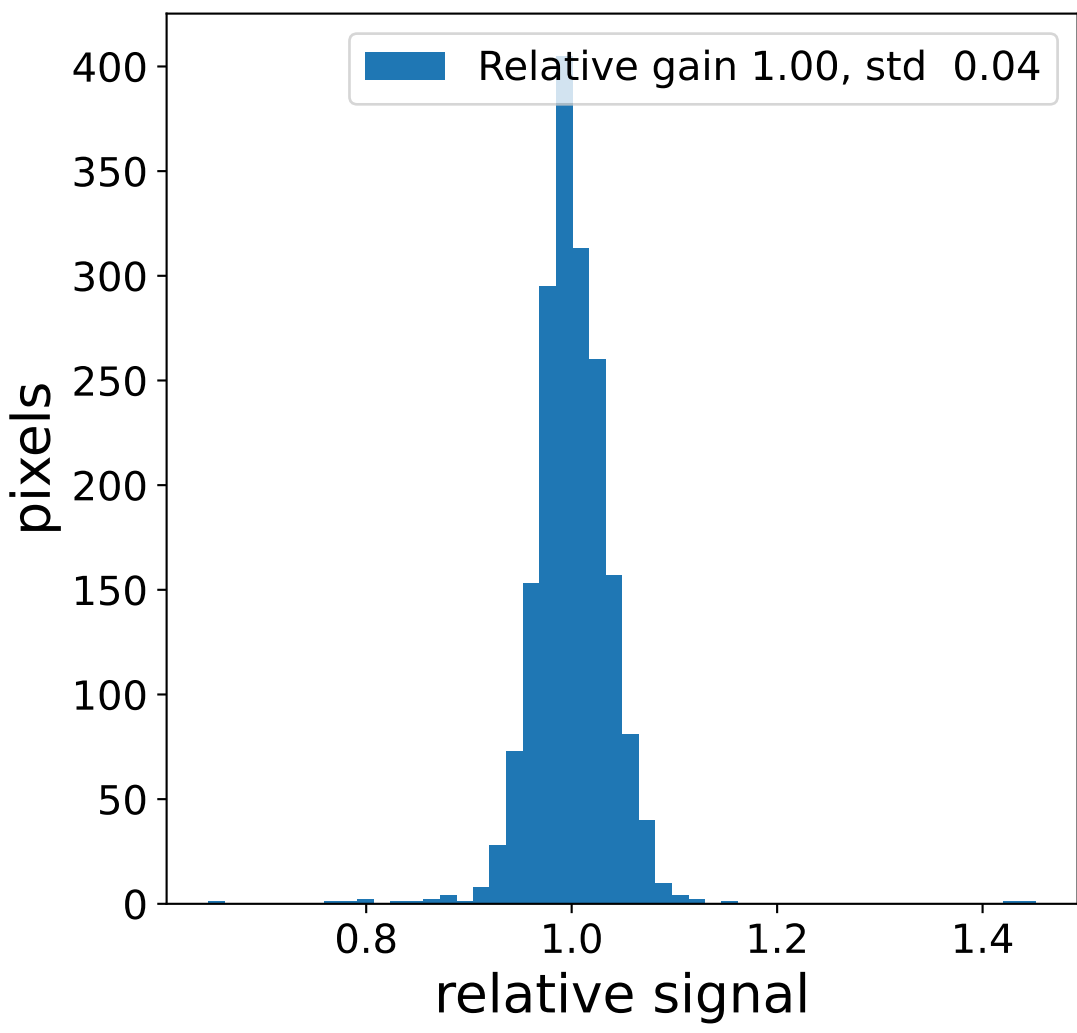

Run 6971

HG signal charge [ADC]

LG signal charge [ADC]

HG signal std [ADC]

LG signal std [ADC]

HG pedestal [ADC]

LG pedestal [ADC]

HG pedestal std [ADC]

LG pedestal std [ADC]

Run 6971

Run 6971 channel: HG

Run 6971 channel: LG