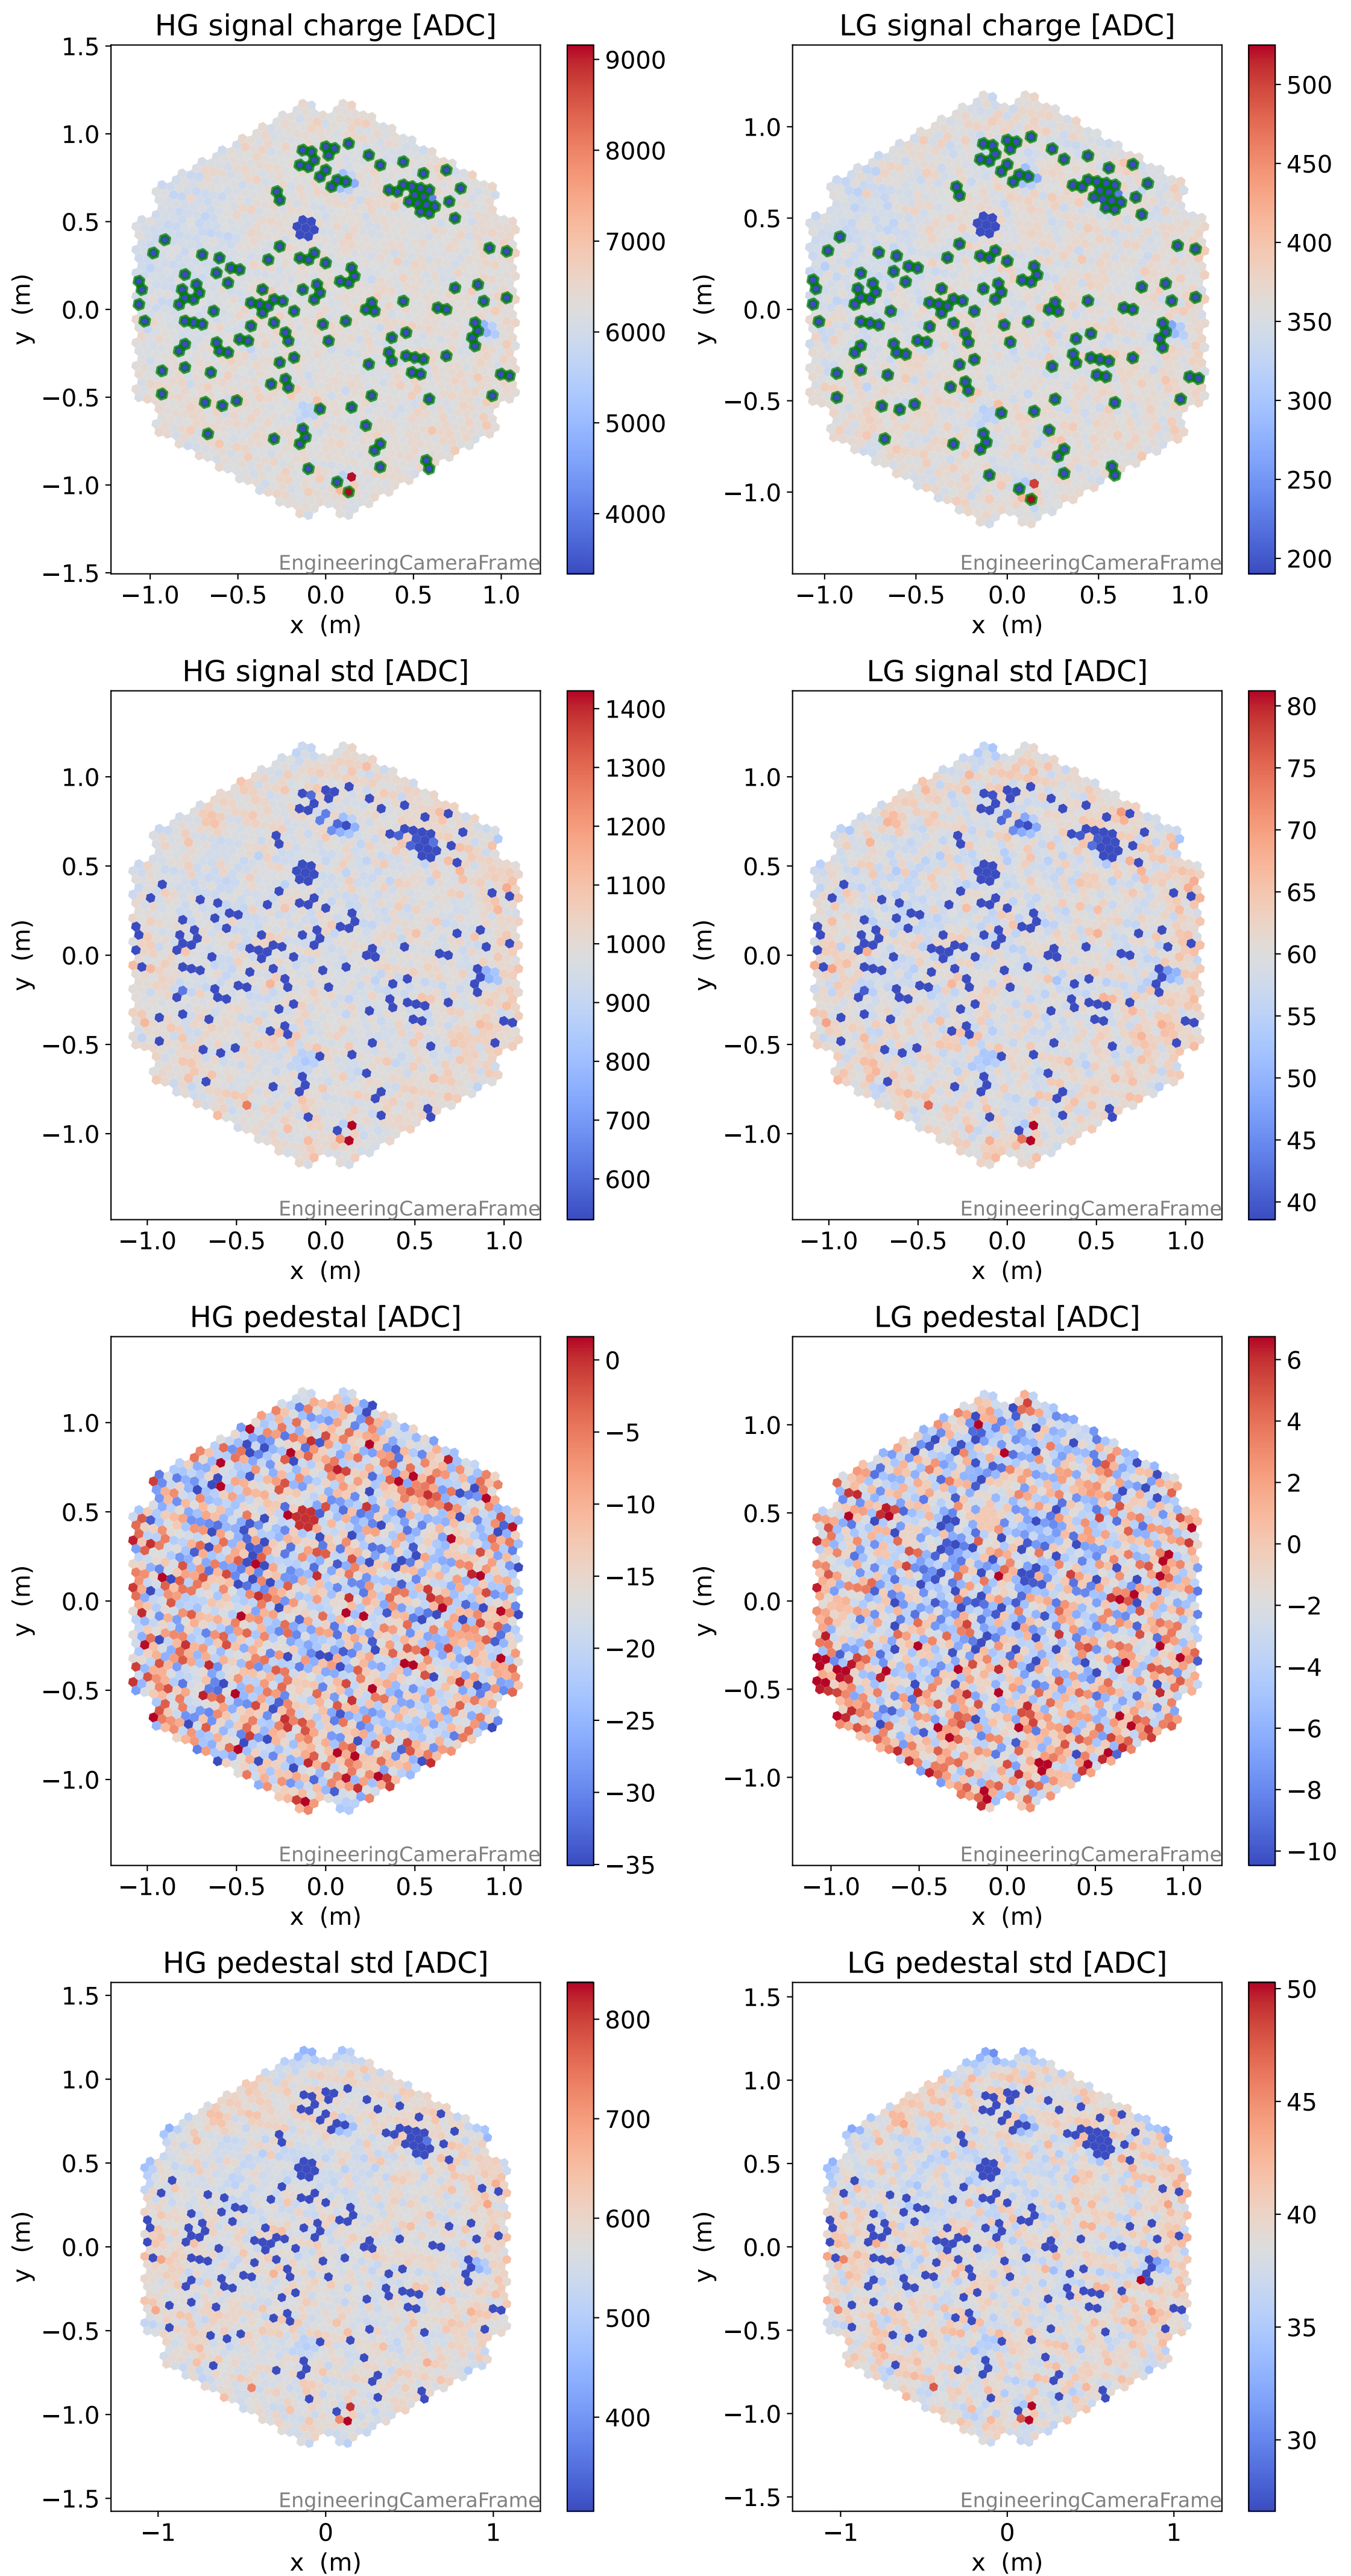

Run 7021

Run 7021

HG time

LG time

HG relative signal

LG relative signal

HG photon-electrons

LG photon-electrons

Run 7021 channel: HG

Run 7021 channel: LG