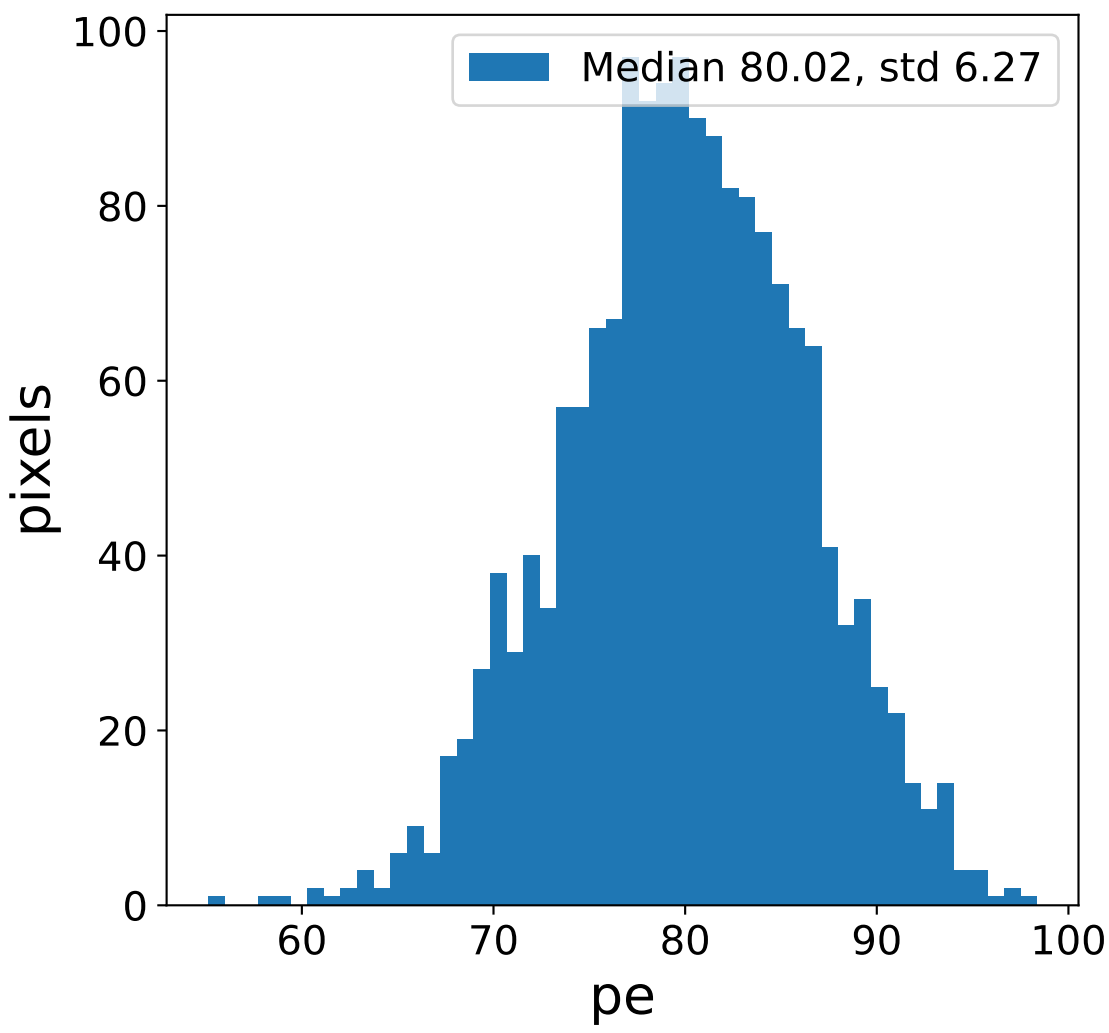

Run 7021 channel: HG