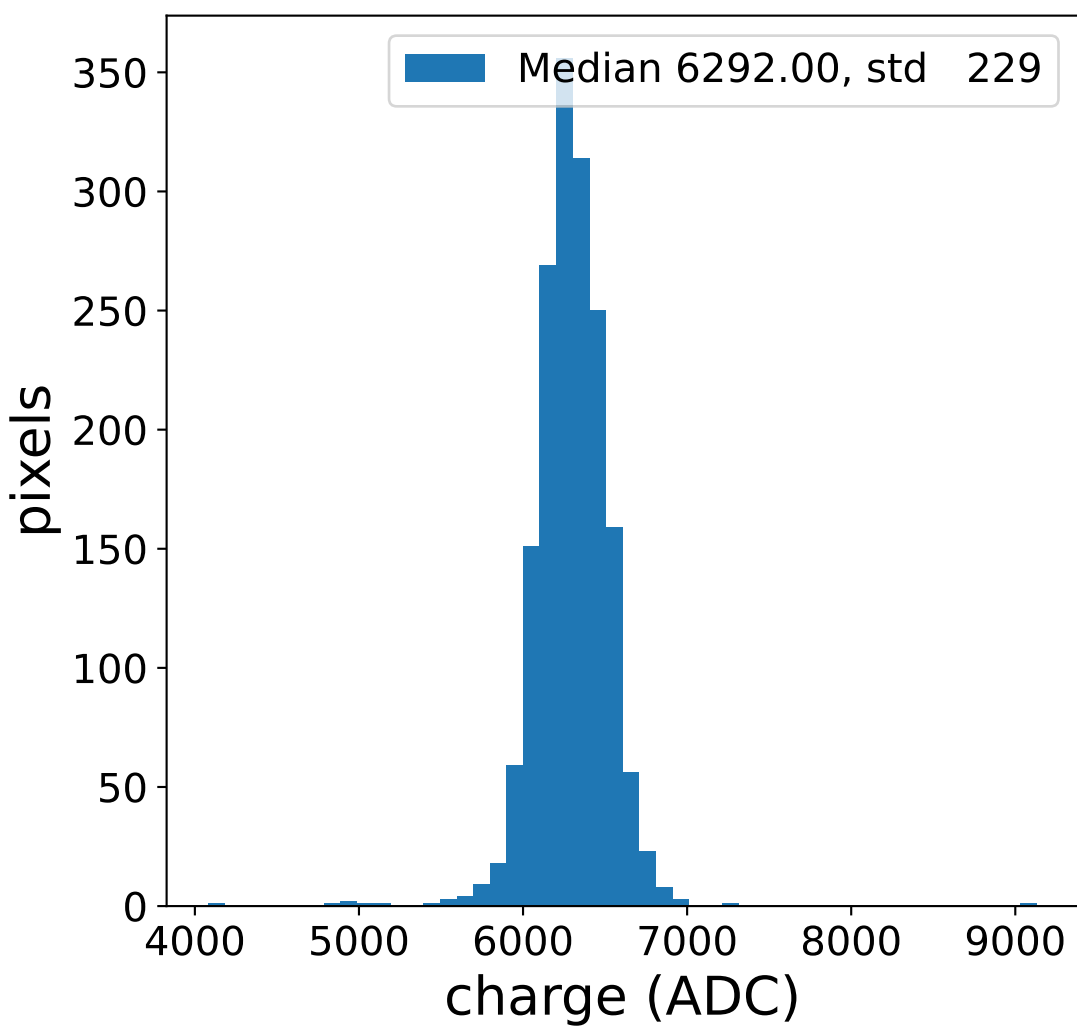

Run 7021

Run 7021

HG time

LG time

HG relative signal

LG relative signal

HG photon-electrons

LG photon-electrons

Run 7021 channel: HG

Run 7021 channel: LG