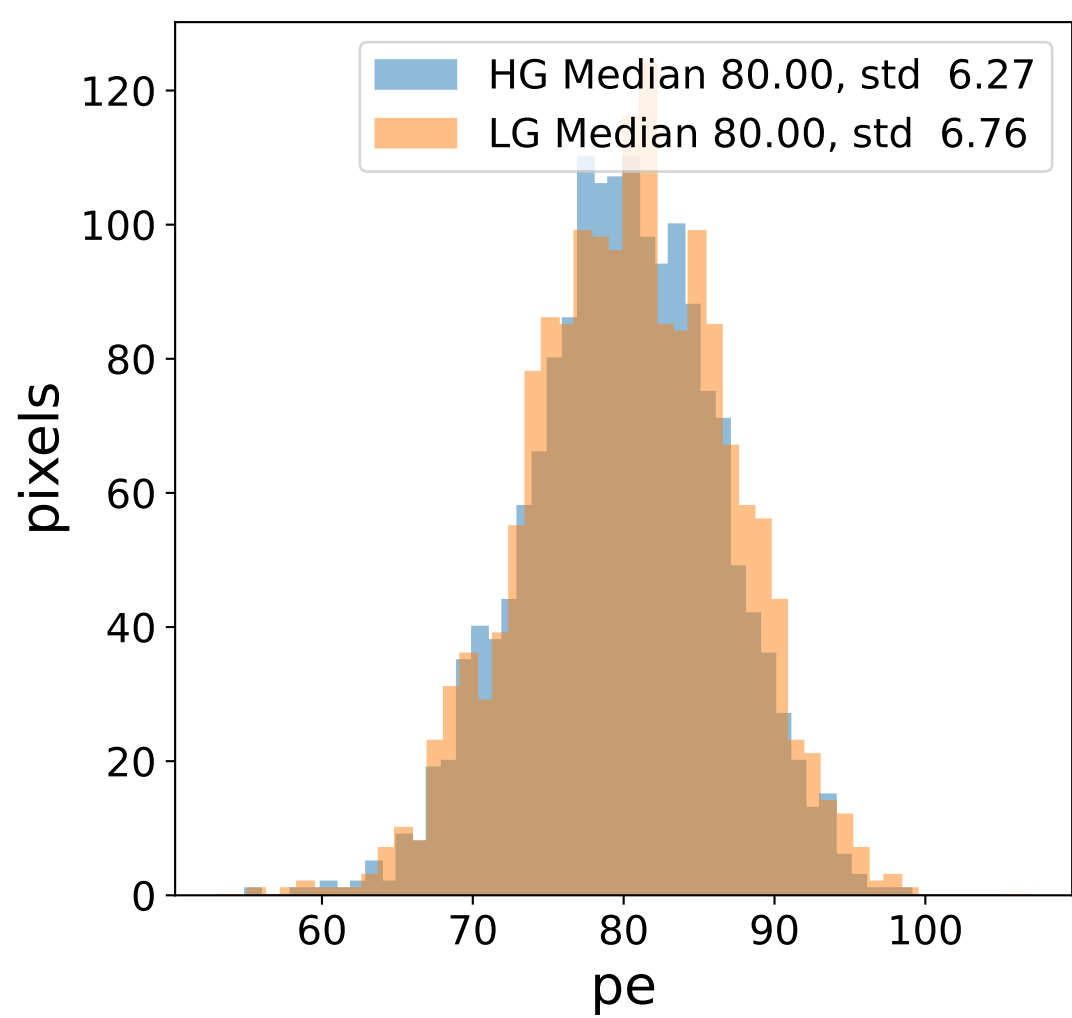

Run 7021

Run 7021

HG time

LG time

HG relative signal

LG relative signal

HG photon-electrons

LG photon-electrons

Run 7021 channel: HG

Run 7021 channel: LG