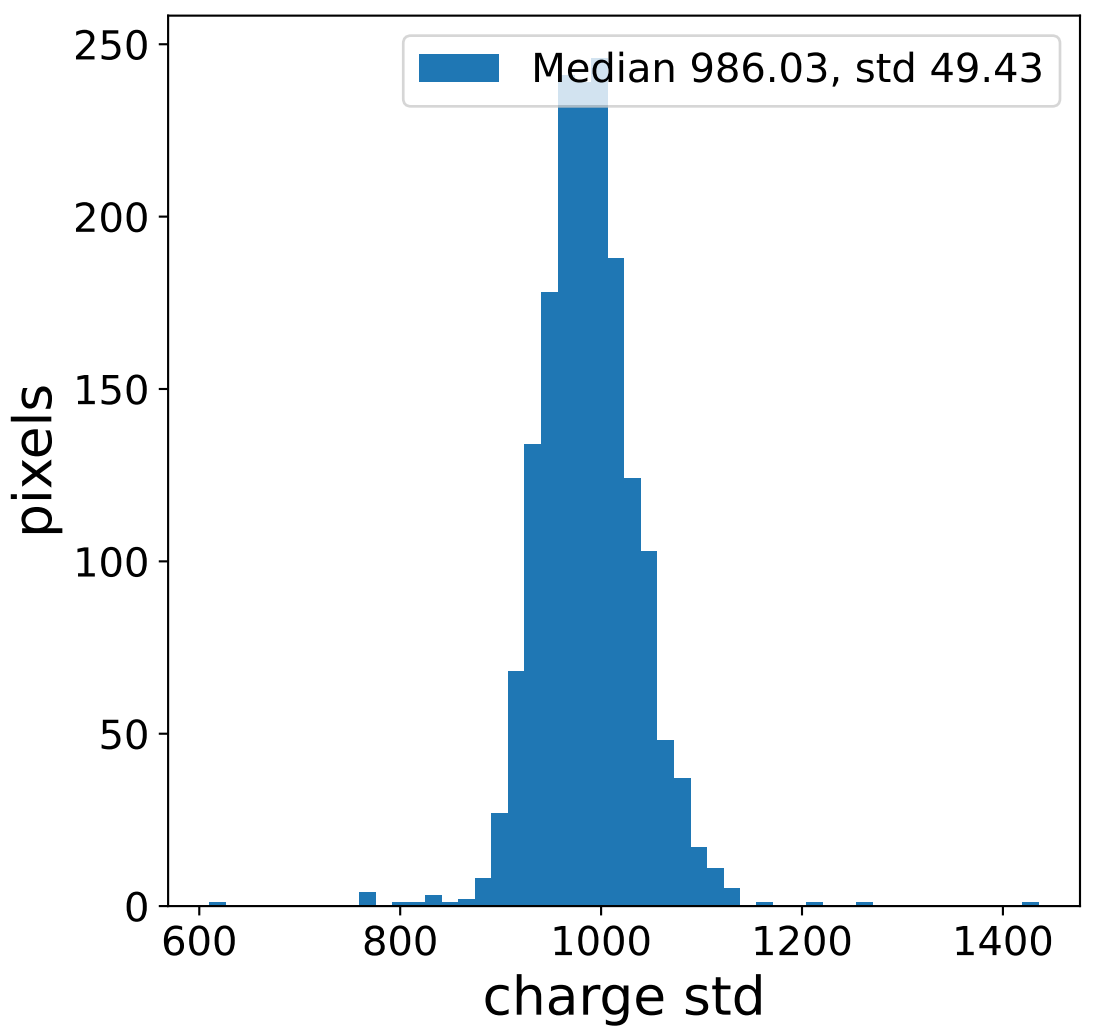

Run 7021

Run 7021

HG time

LG time

HG relative signal

LG relative signal

HG photon-electrons

LG photon-electrons

Run 7021 channel: HG

Run 7021 channel: LG