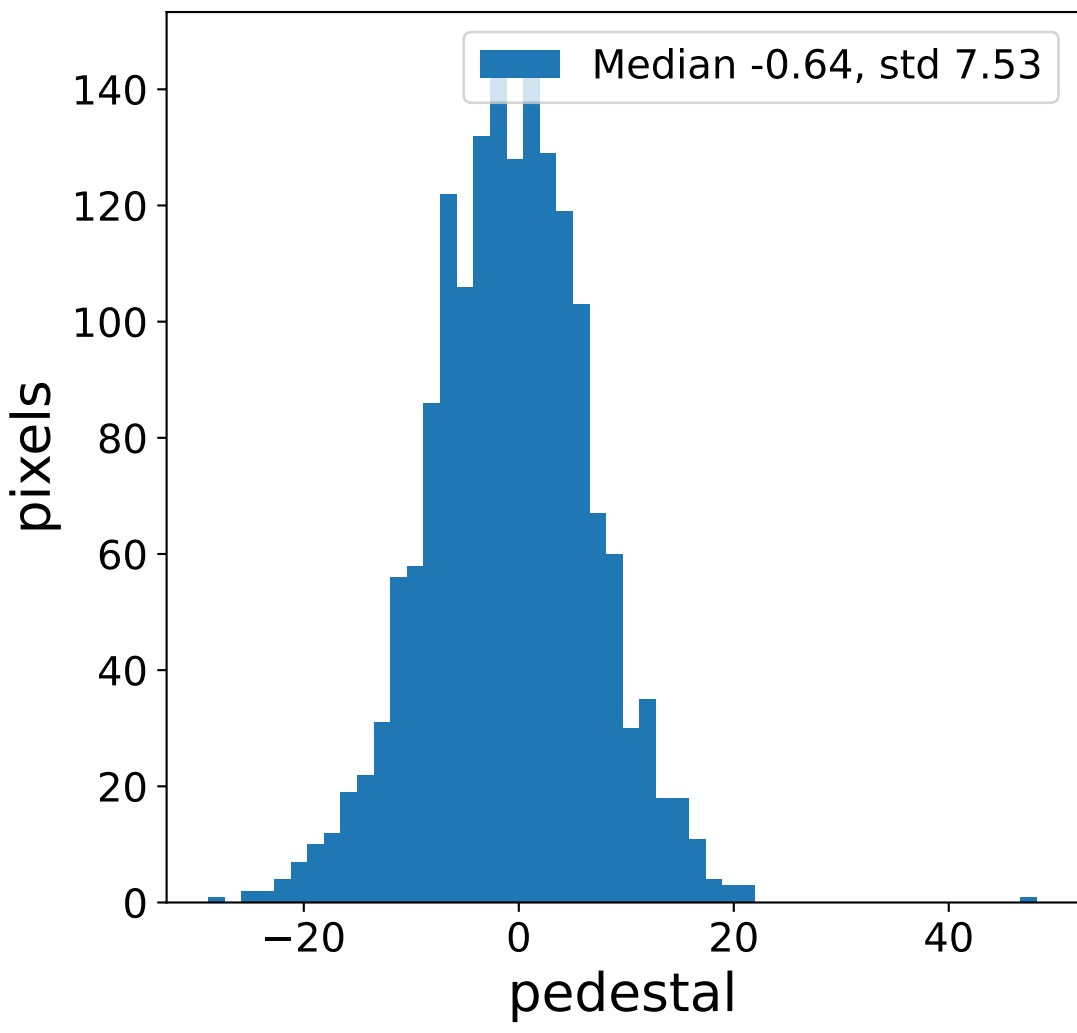

Run 7021 channel: HG