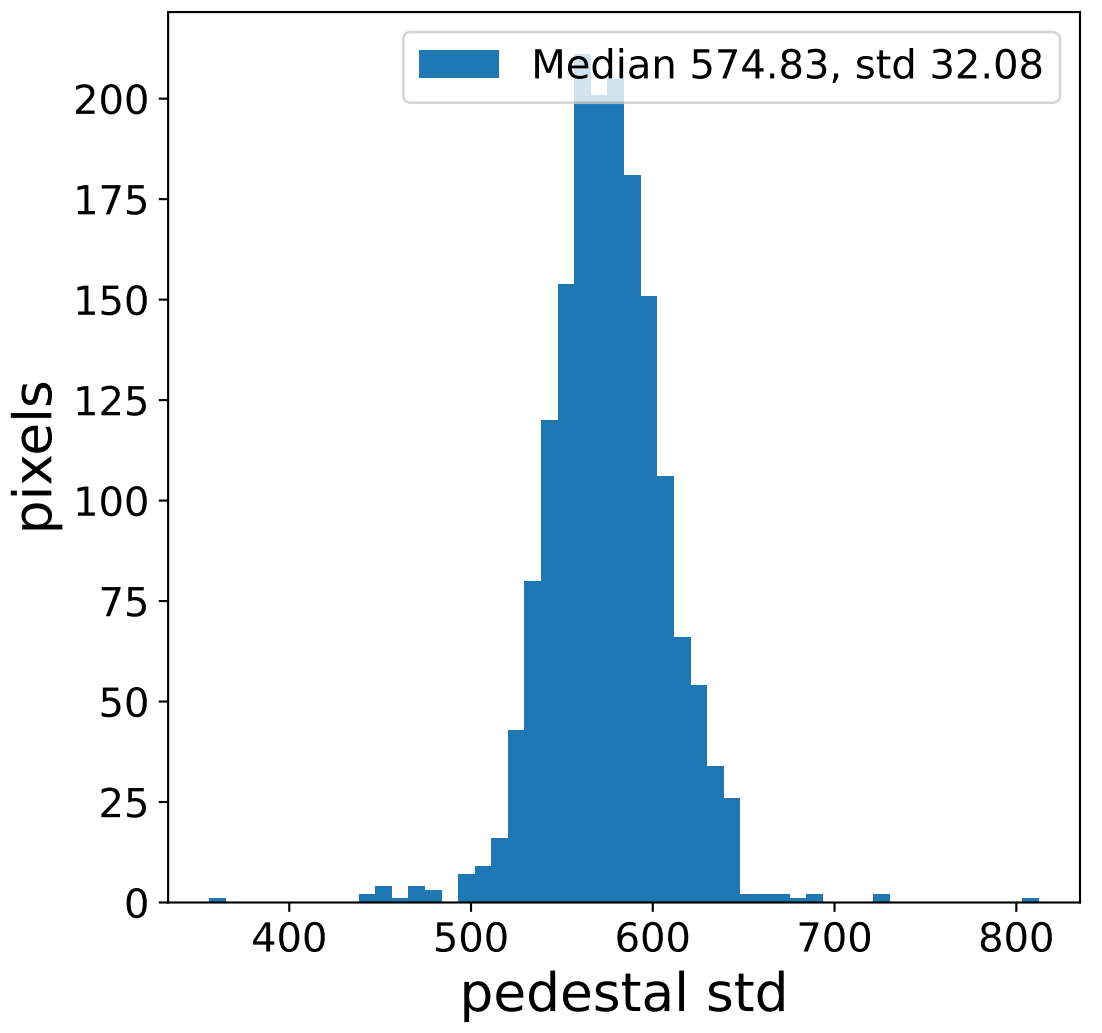

Run 7021

Run 7021

HG time

LG time

HG relative signal

LG relative signal

HG photon-electrons

LG photon-electrons

Run 7021 channel: HG

Run 7021 channel: LG