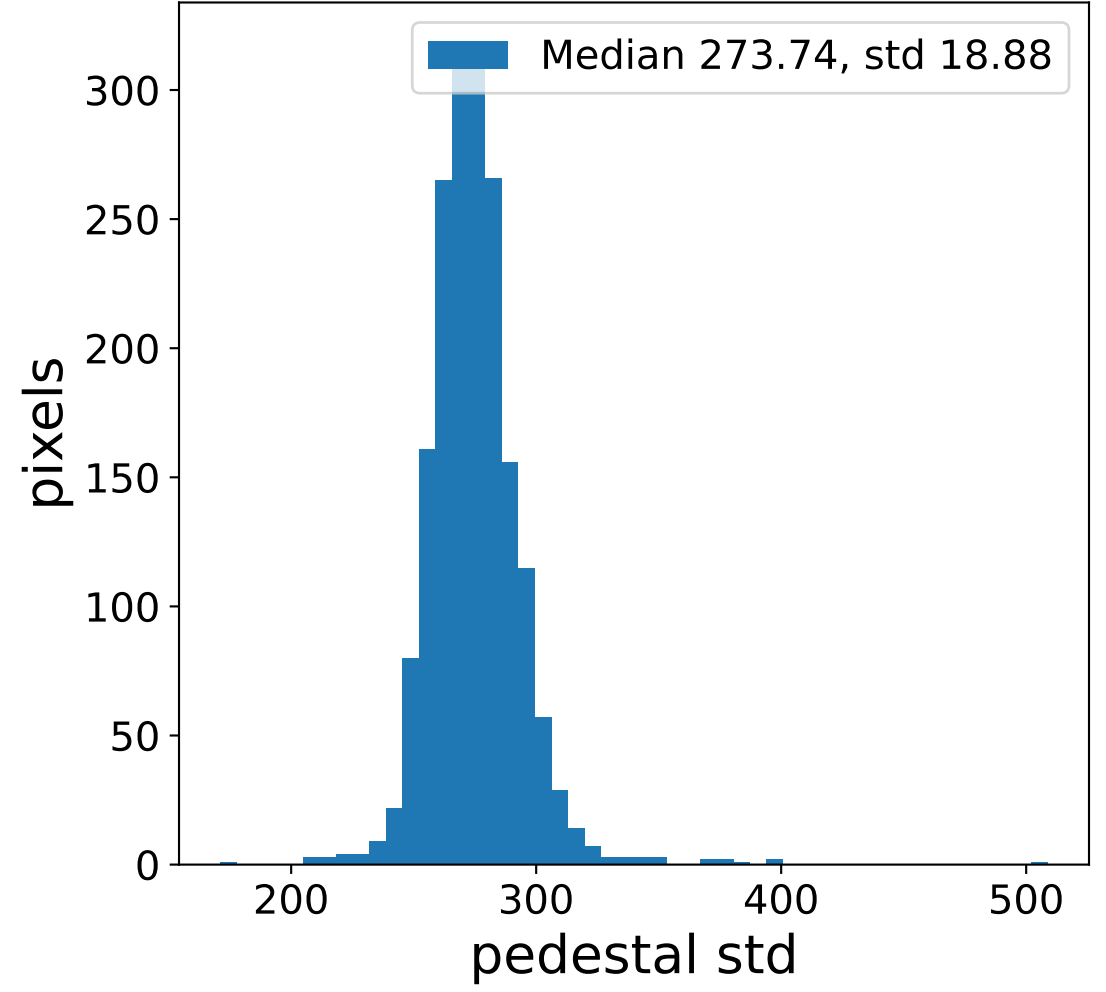

## pedestal sample of 10000 events