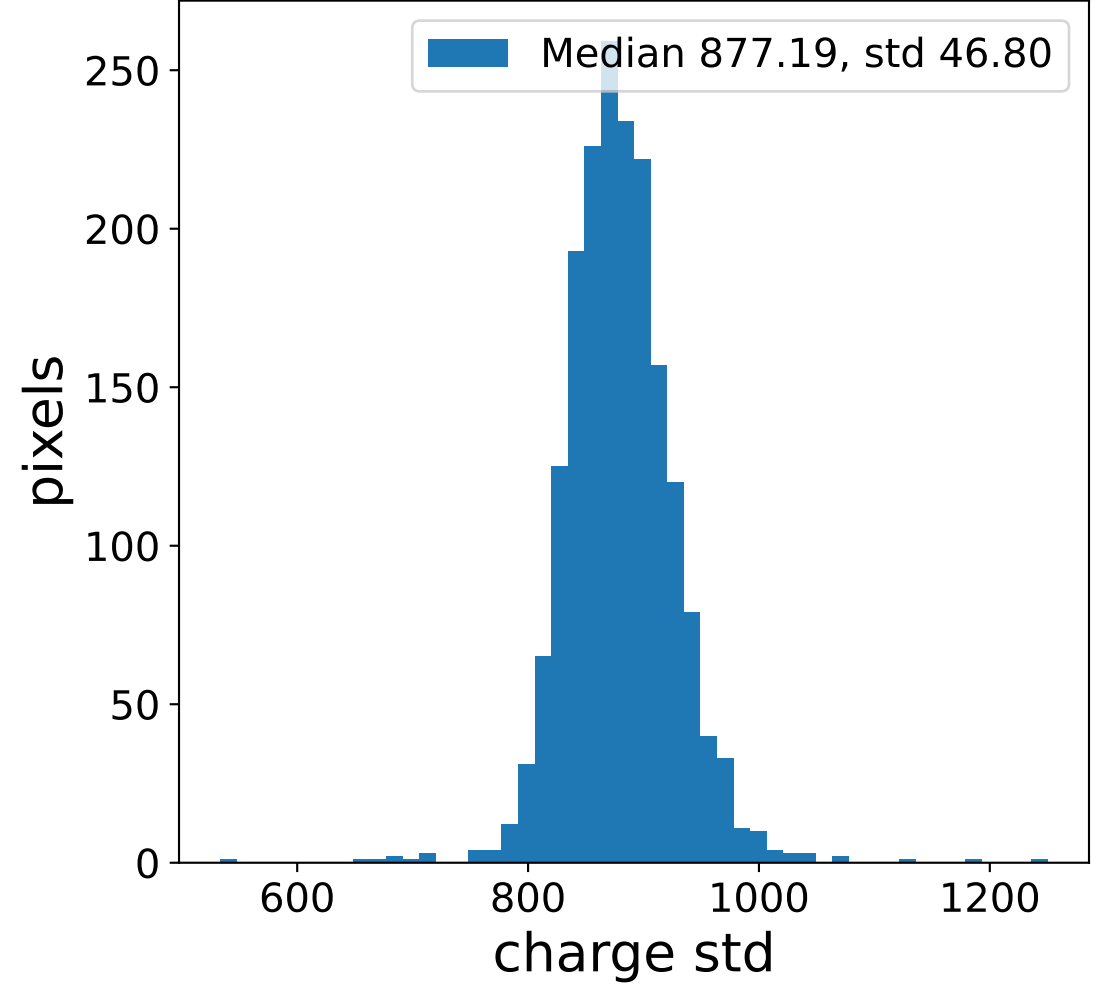

## pedestal sample of 10000 events