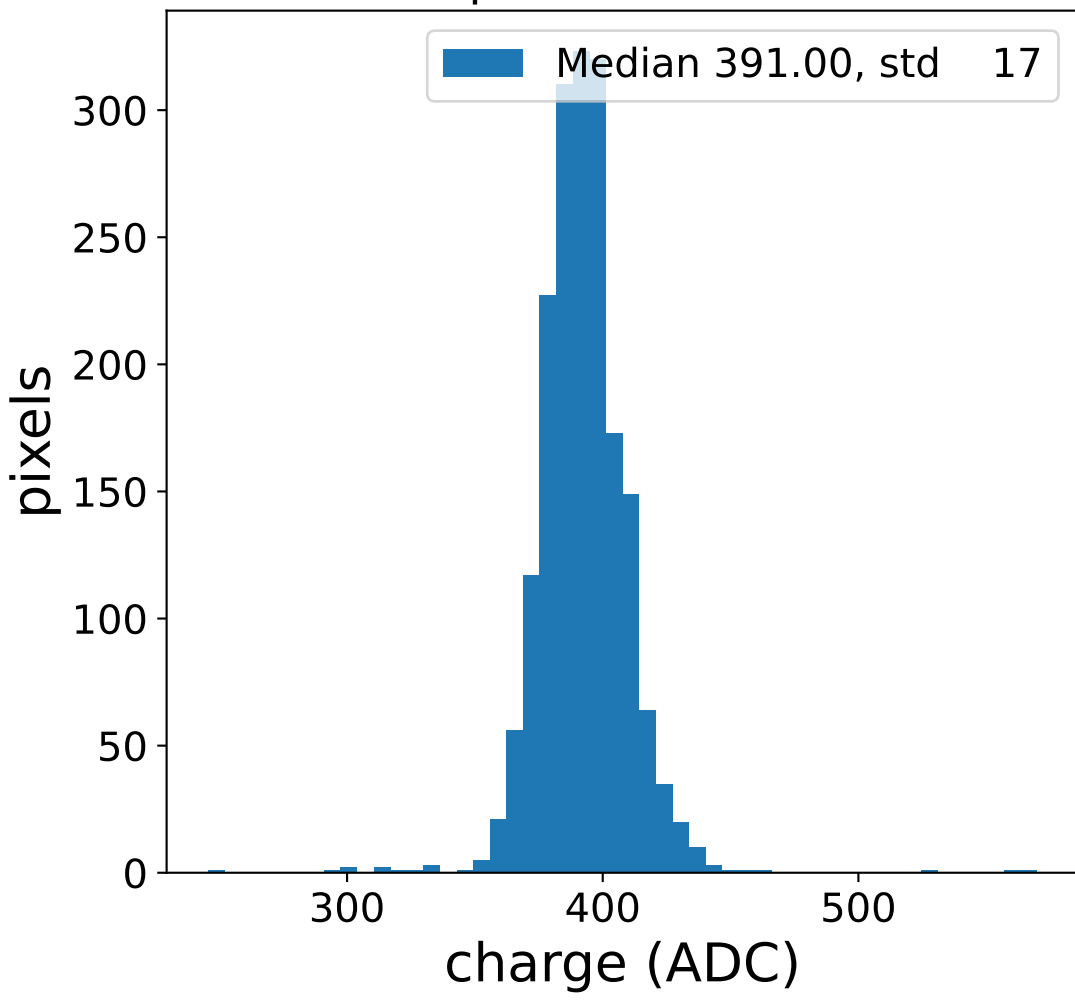

Run 7300 channel: LG

FF sample of 10000 events