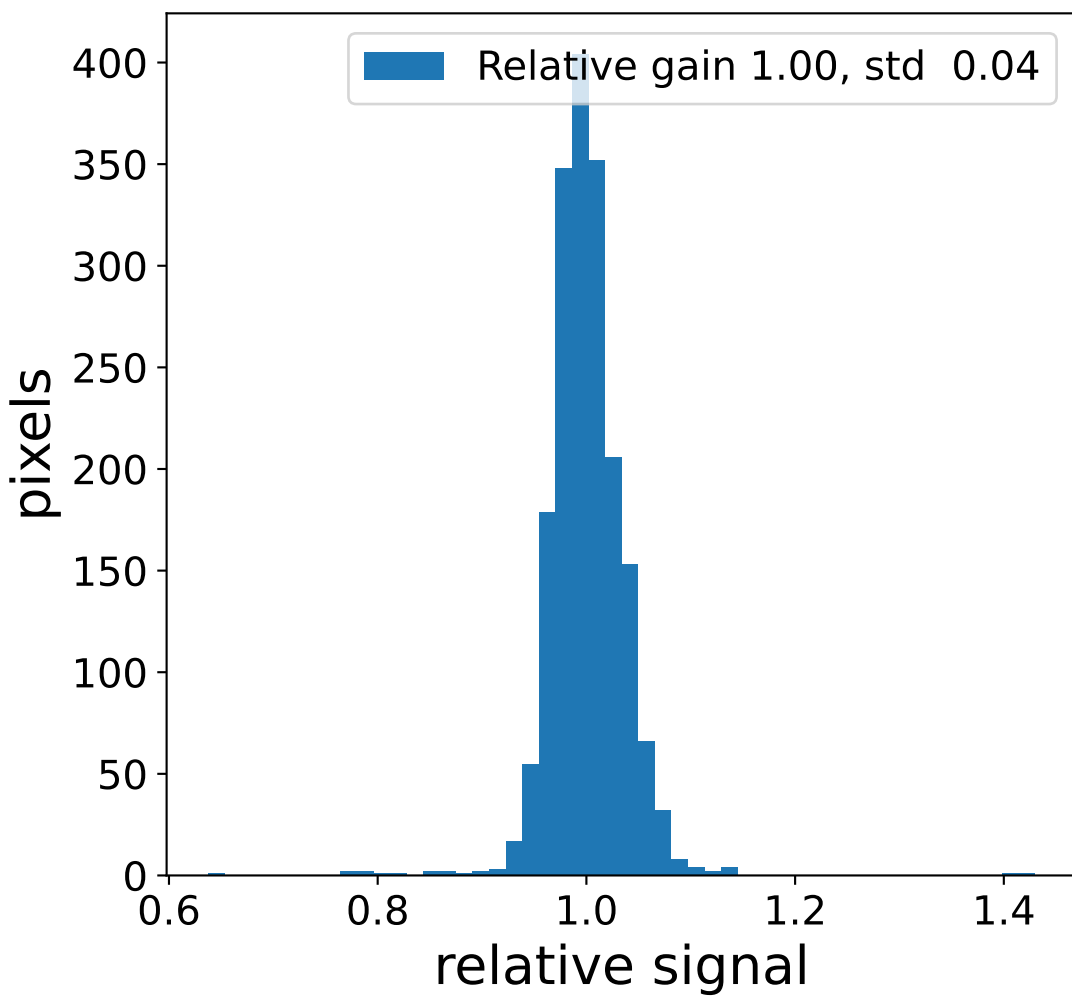

pedestal sample of 10000 events