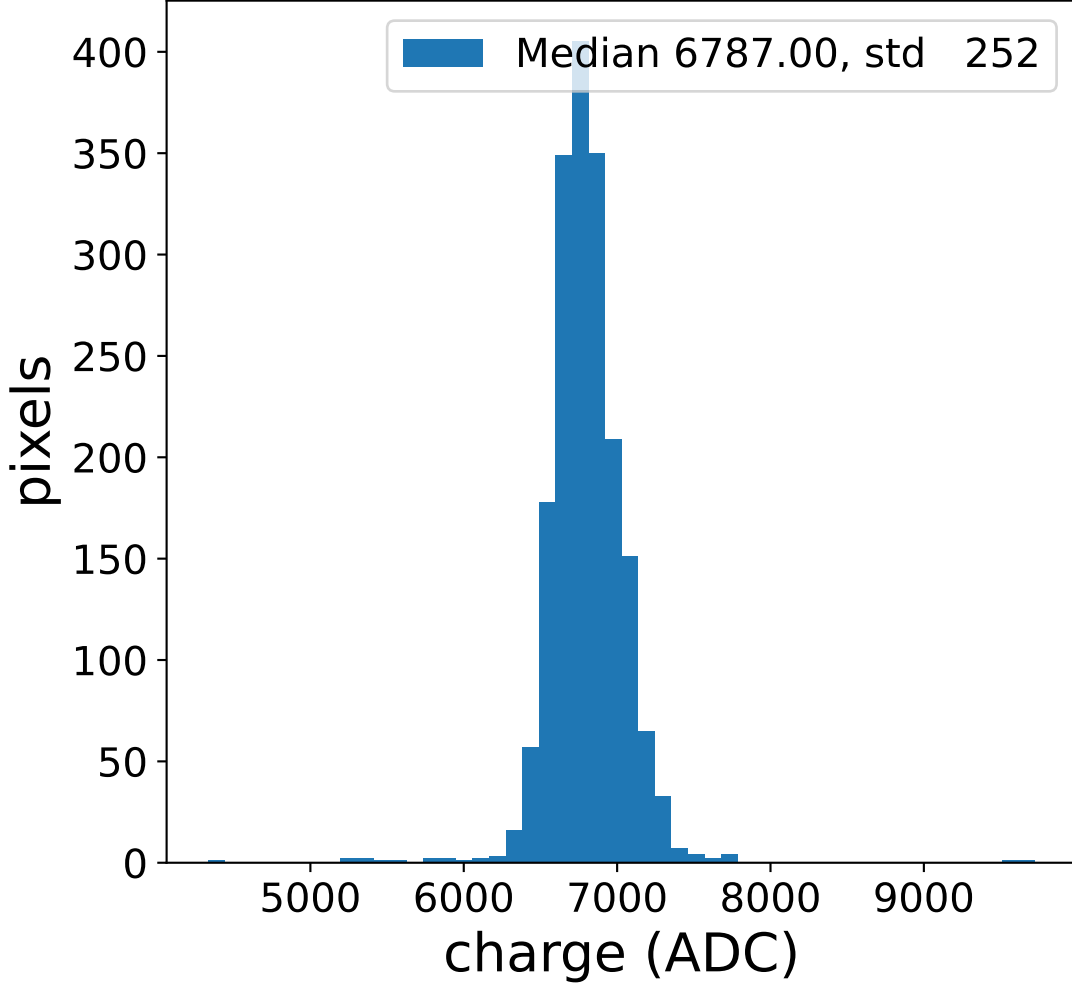

Run 7300 channel: HG

FF sample of 10000 events