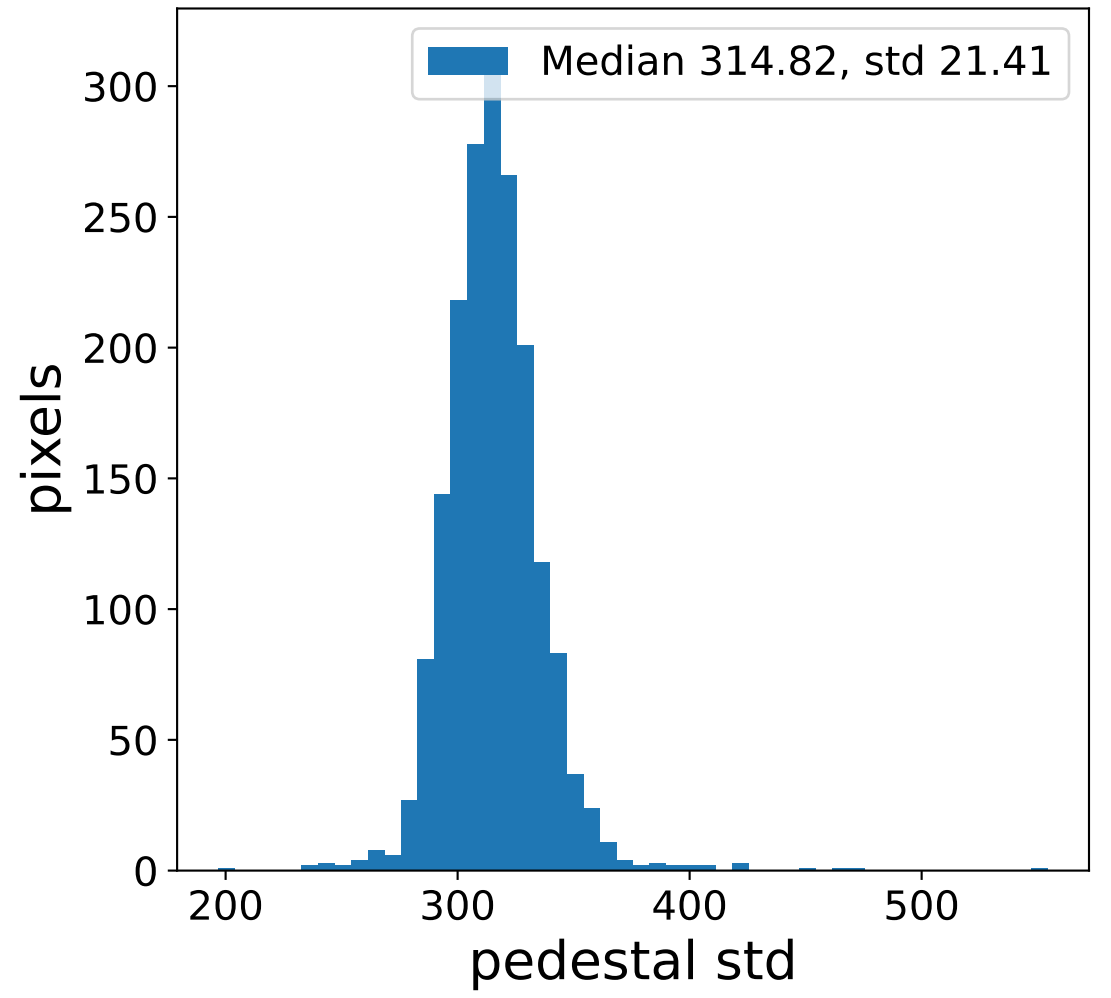

## pedestal sample of 10000 events