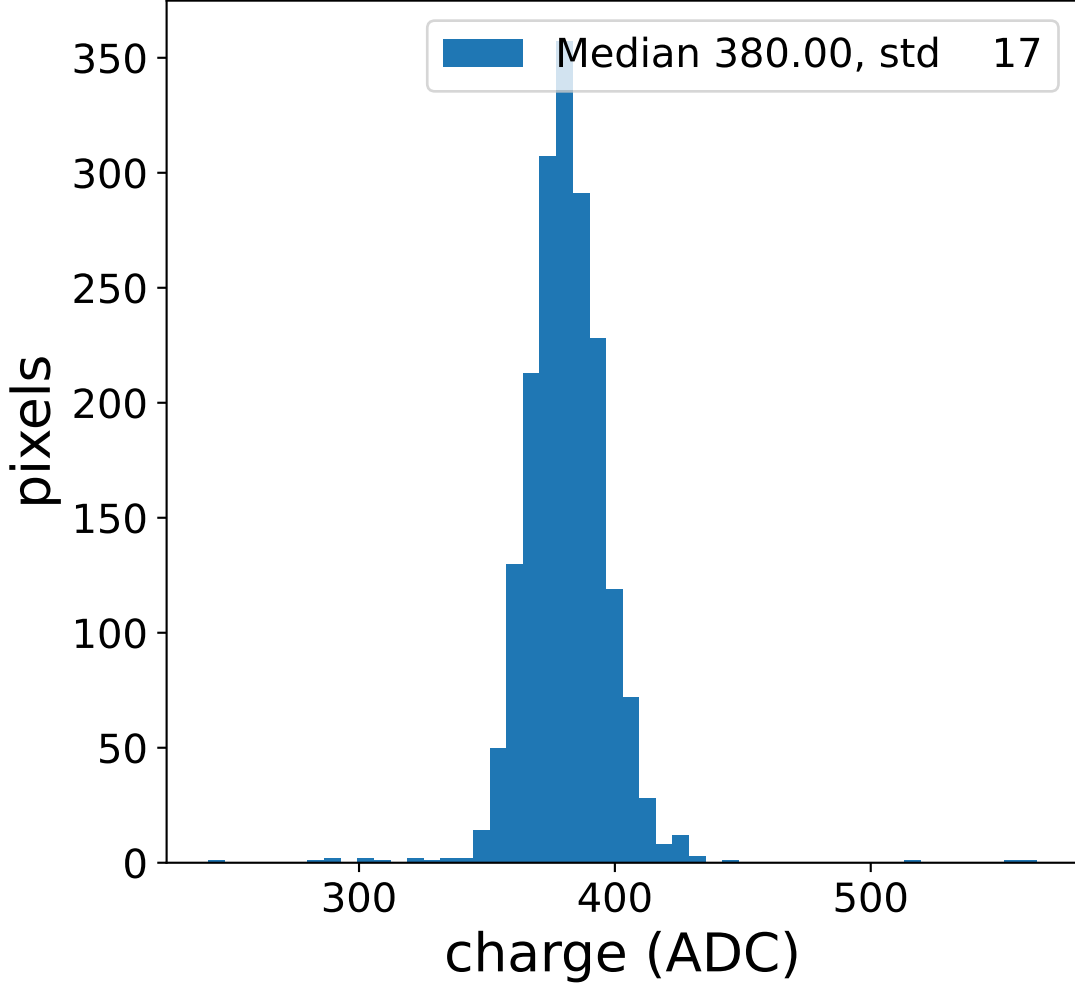

Run 7320 channel: LG

FF sample of 10000 events