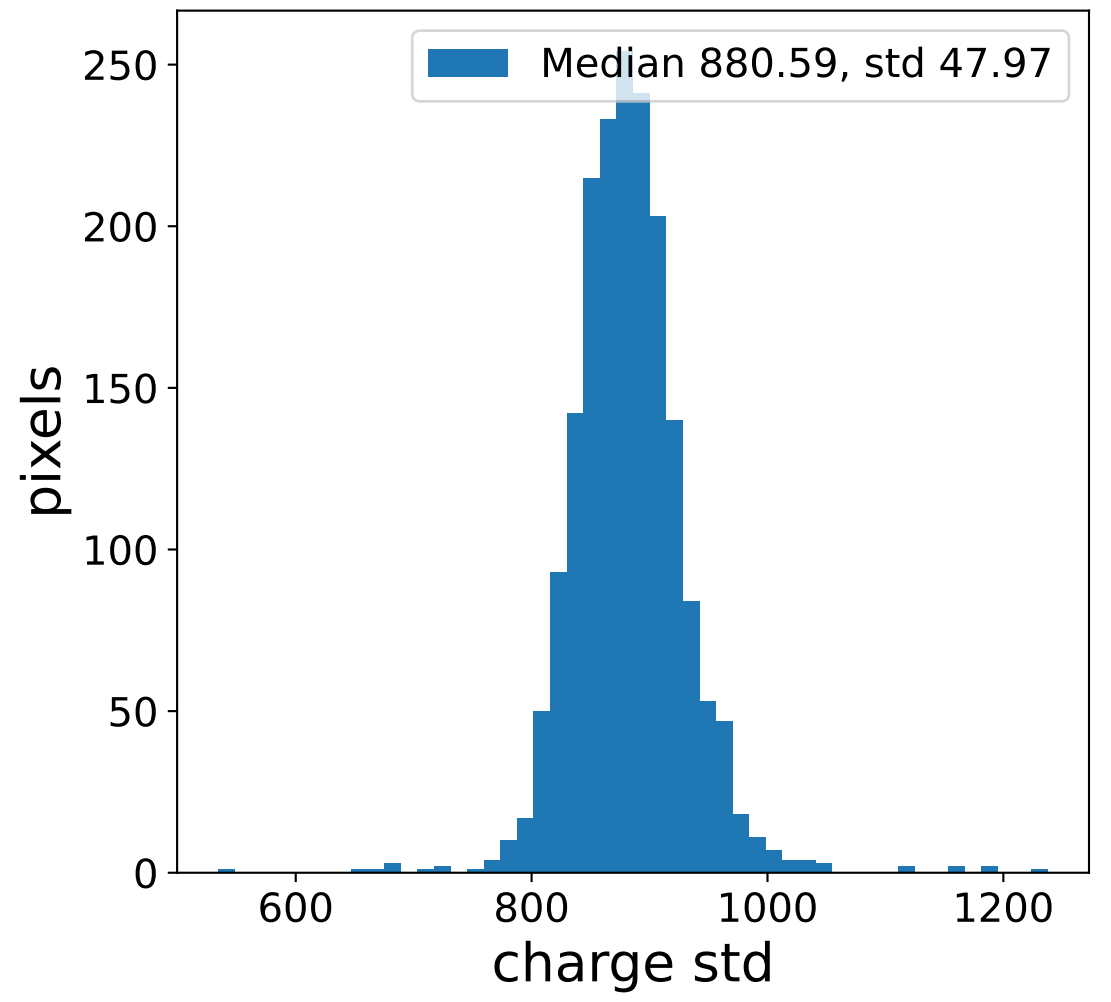

## pedestal sample of 10000 events