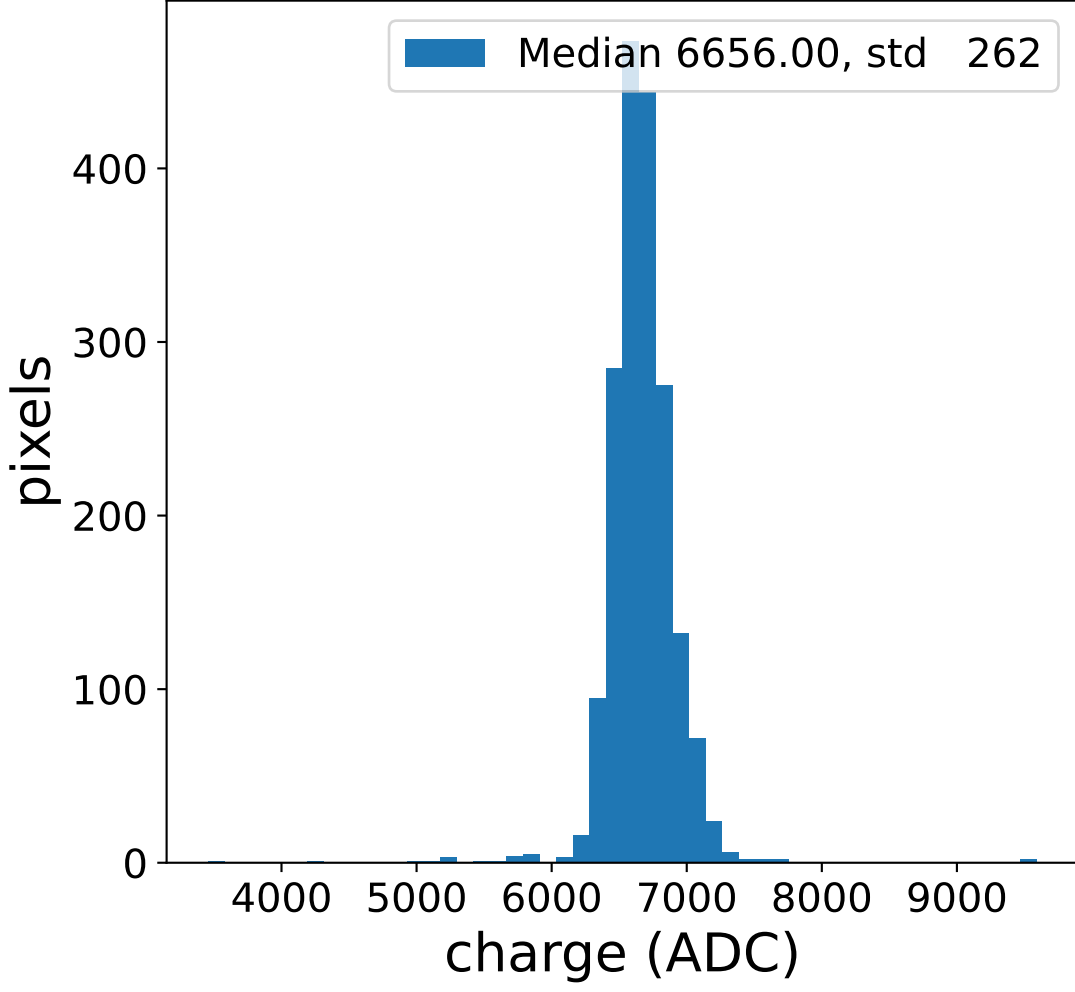

Run 7345

Run 7345

Run 7345 channel: HG

FF sample of 10000 events

pedestal sample of 10000 events

Run 7345 channel: LG

FF sample of 10000 events

pedestal sample of 10000 events