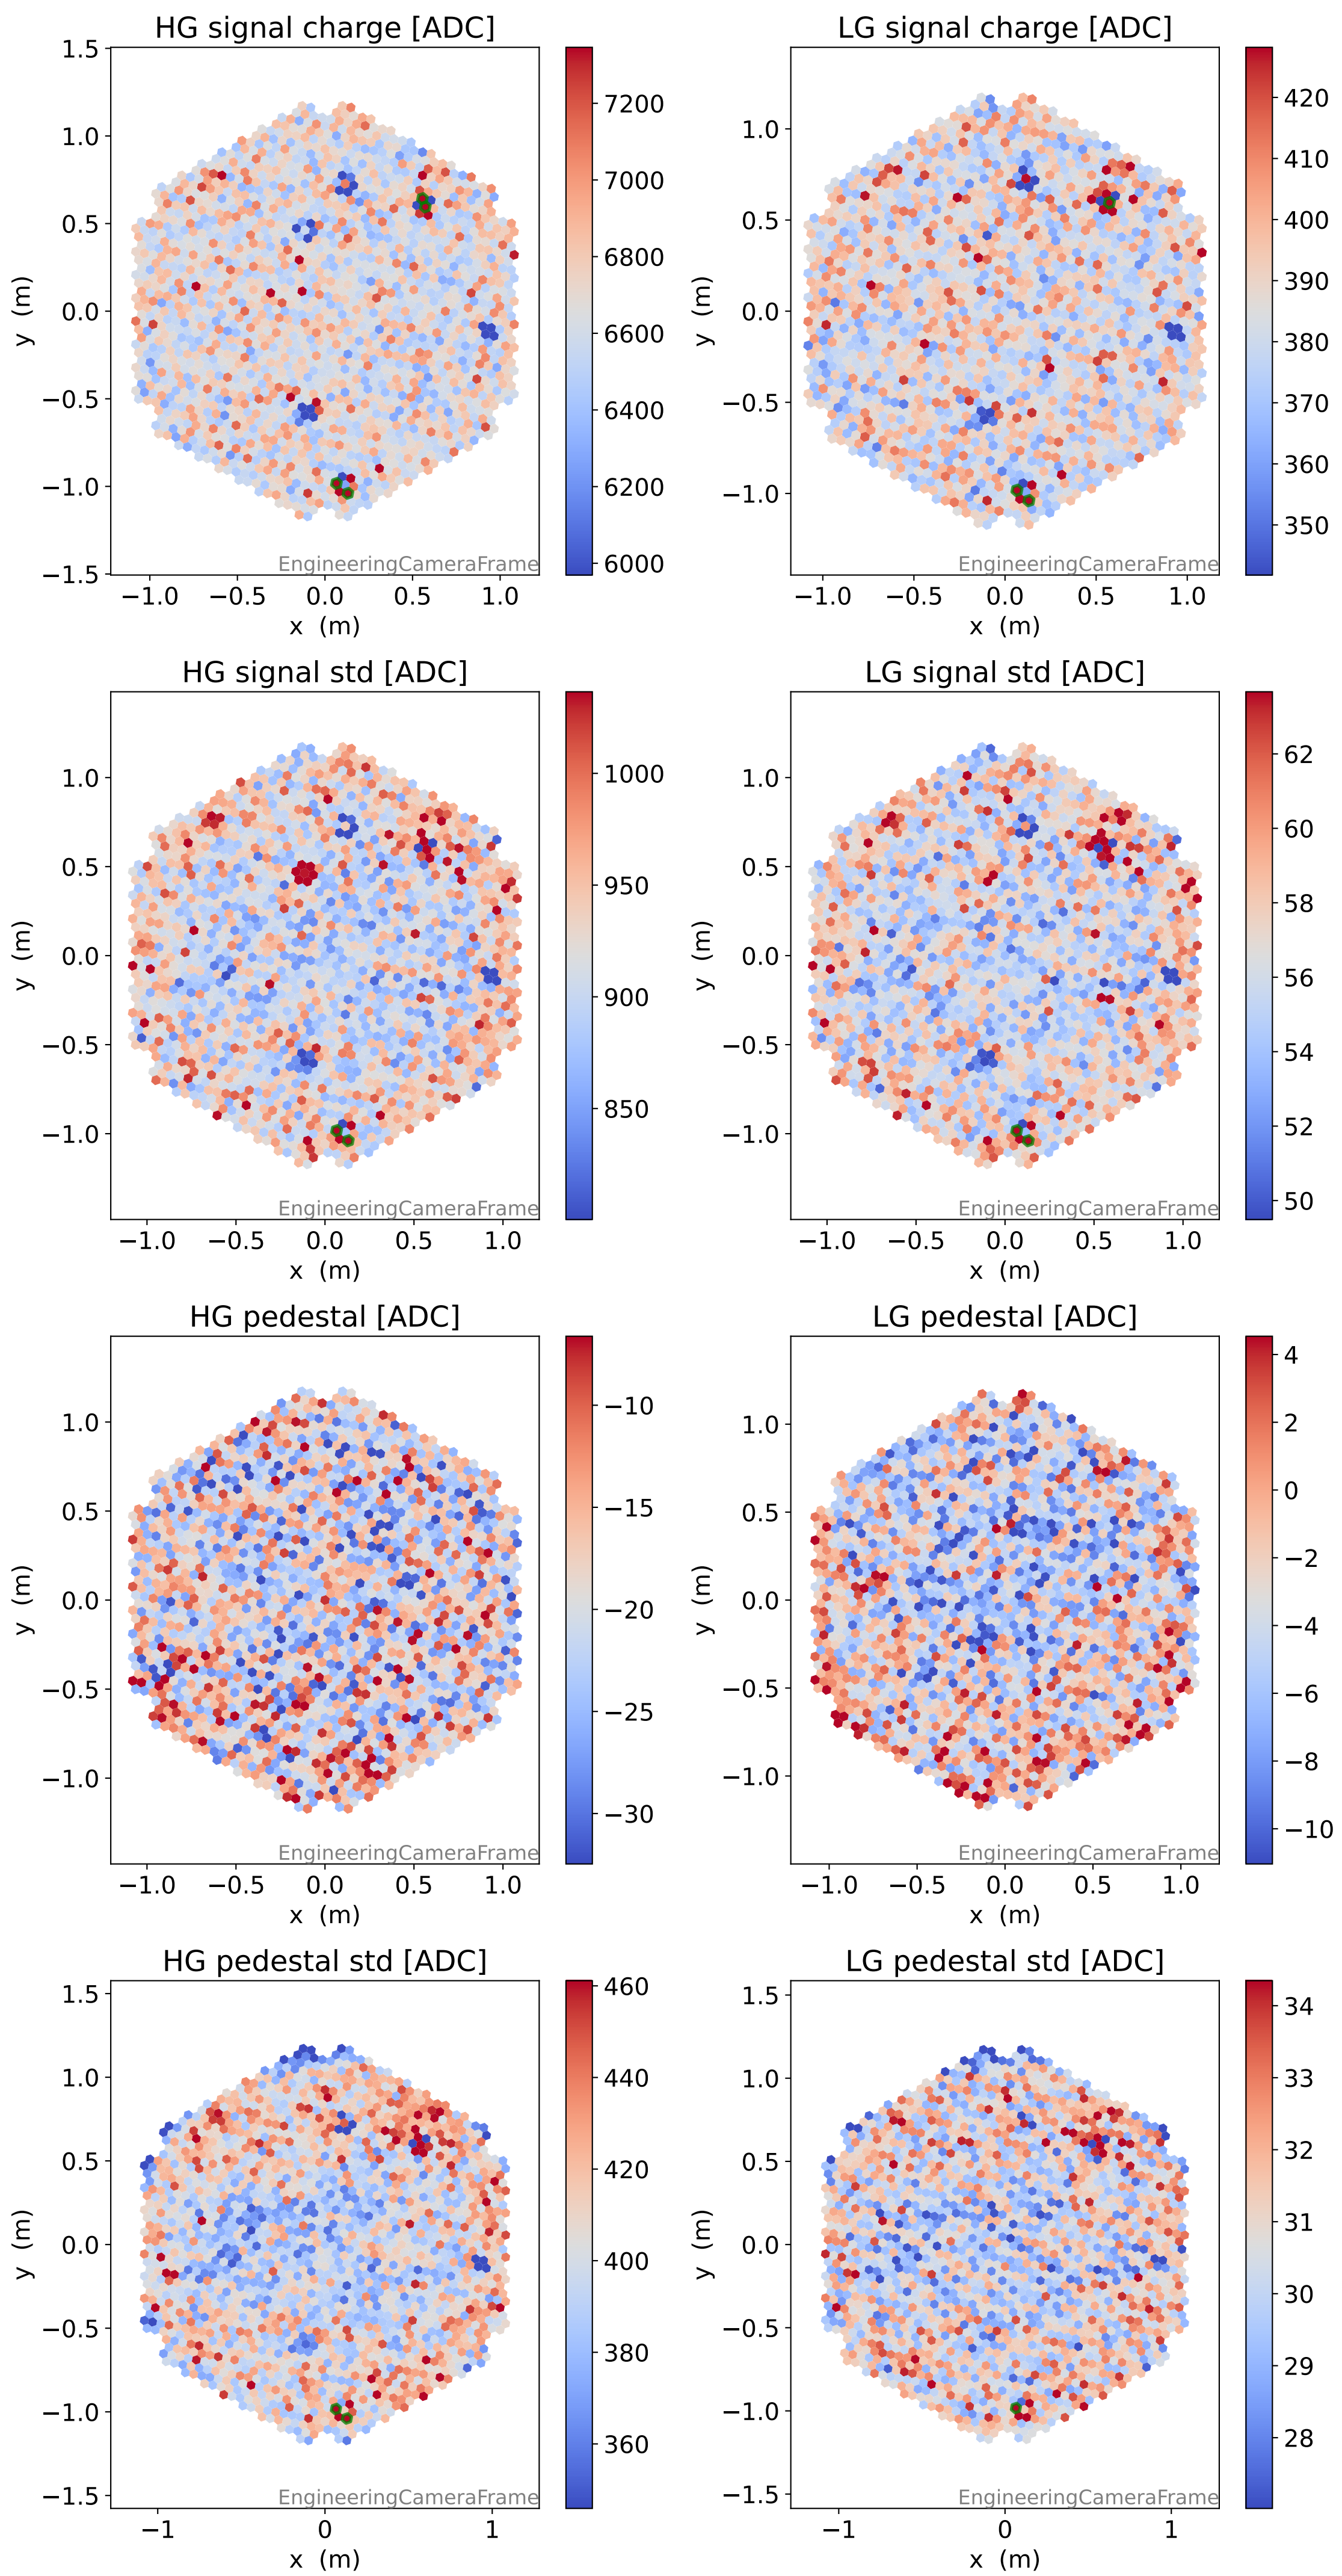

Run 7345

Run 7345

Run 7345 channel: HG

FF sample of 10000 events

pedestal sample of 10000 events

Run 7345 channel: LG

FF sample of 10000 events

pedestal sample of 10000 events