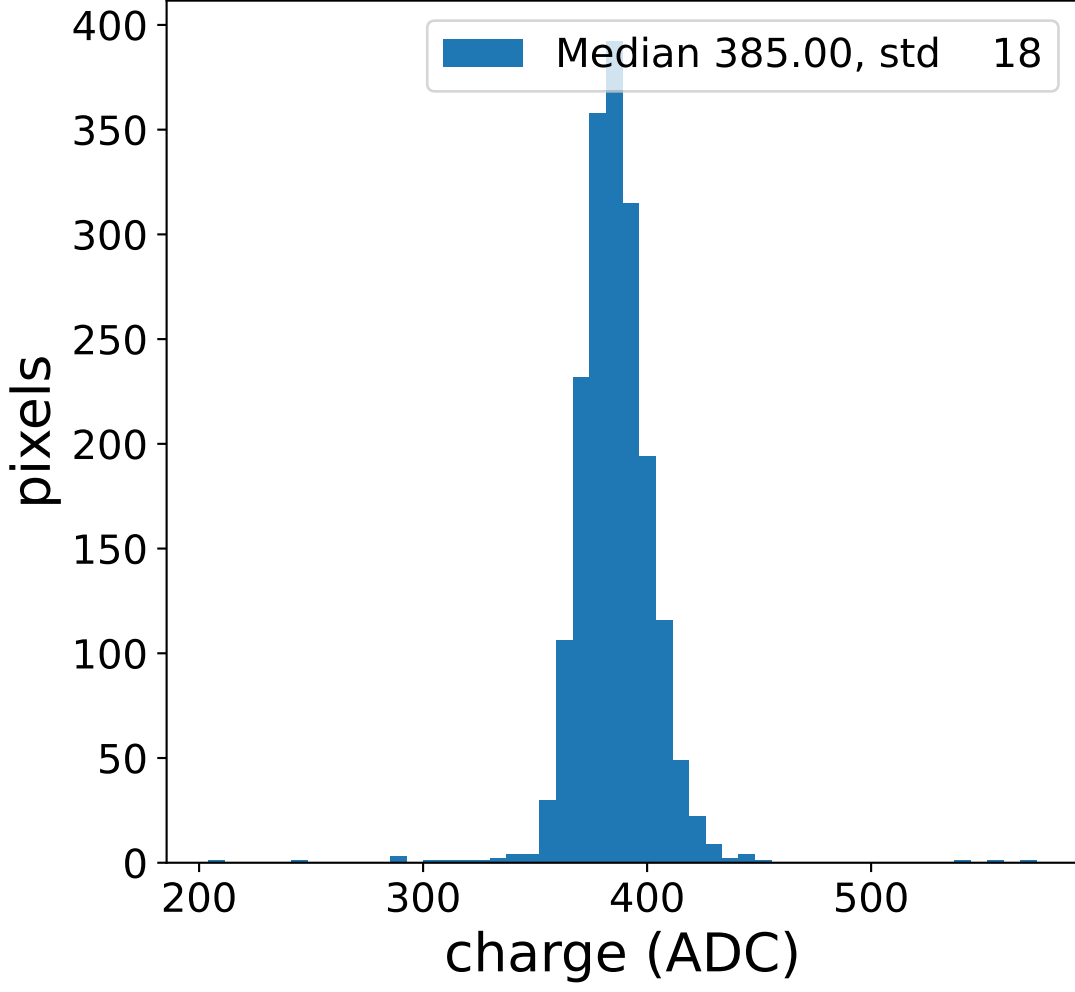

Run 7345

Run 7345

Run 7345 channel: HG

FF sample of 10000 events

pedestal sample of 10000 events

Run 7345 channel: LG

FF sample of 10000 events

pedestal sample of 10000 events