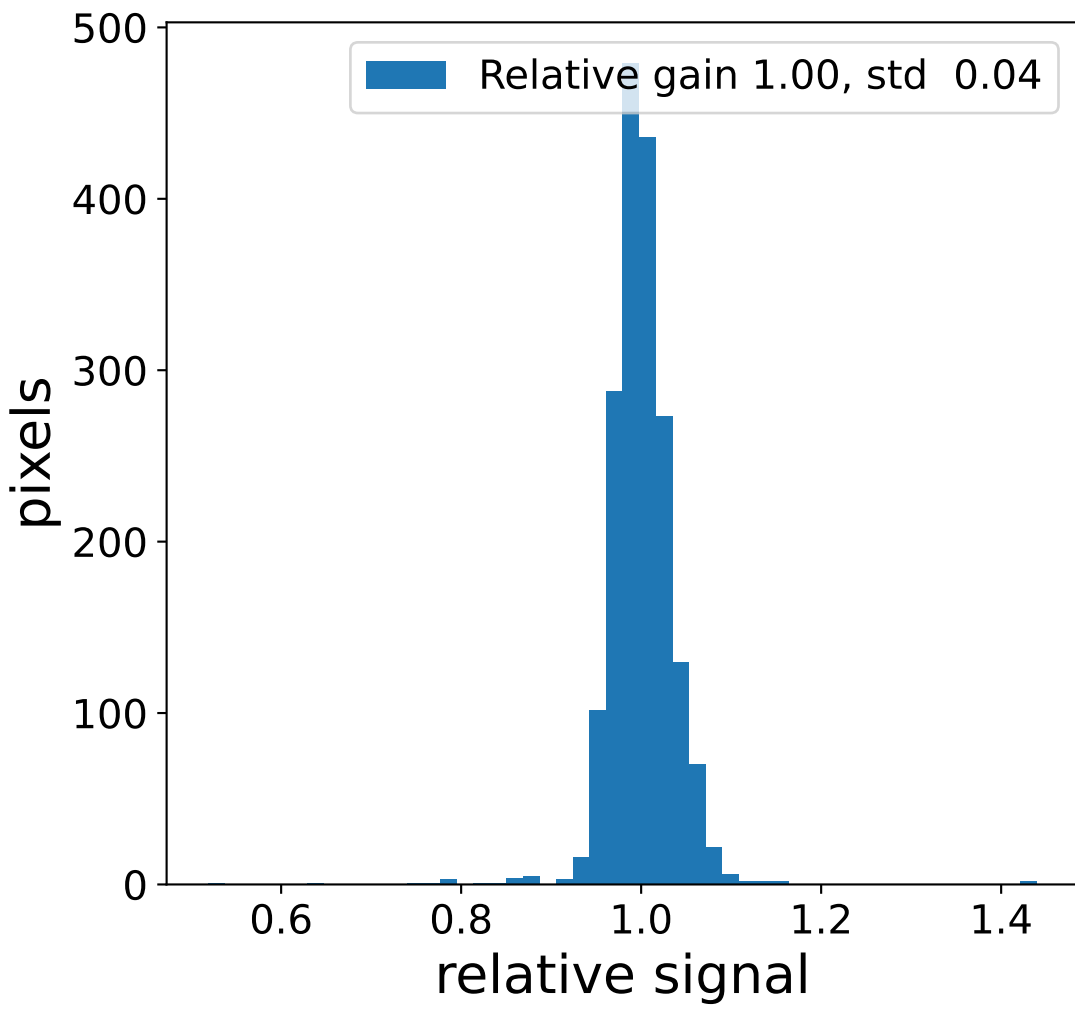

Run 7345

Run 7345

Run 7345 channel: HG

FF sample of 10000 events

pedestal sample of 10000 events

Run 7345 channel: LG

FF sample of 10000 events

pedestal sample of 10000 events