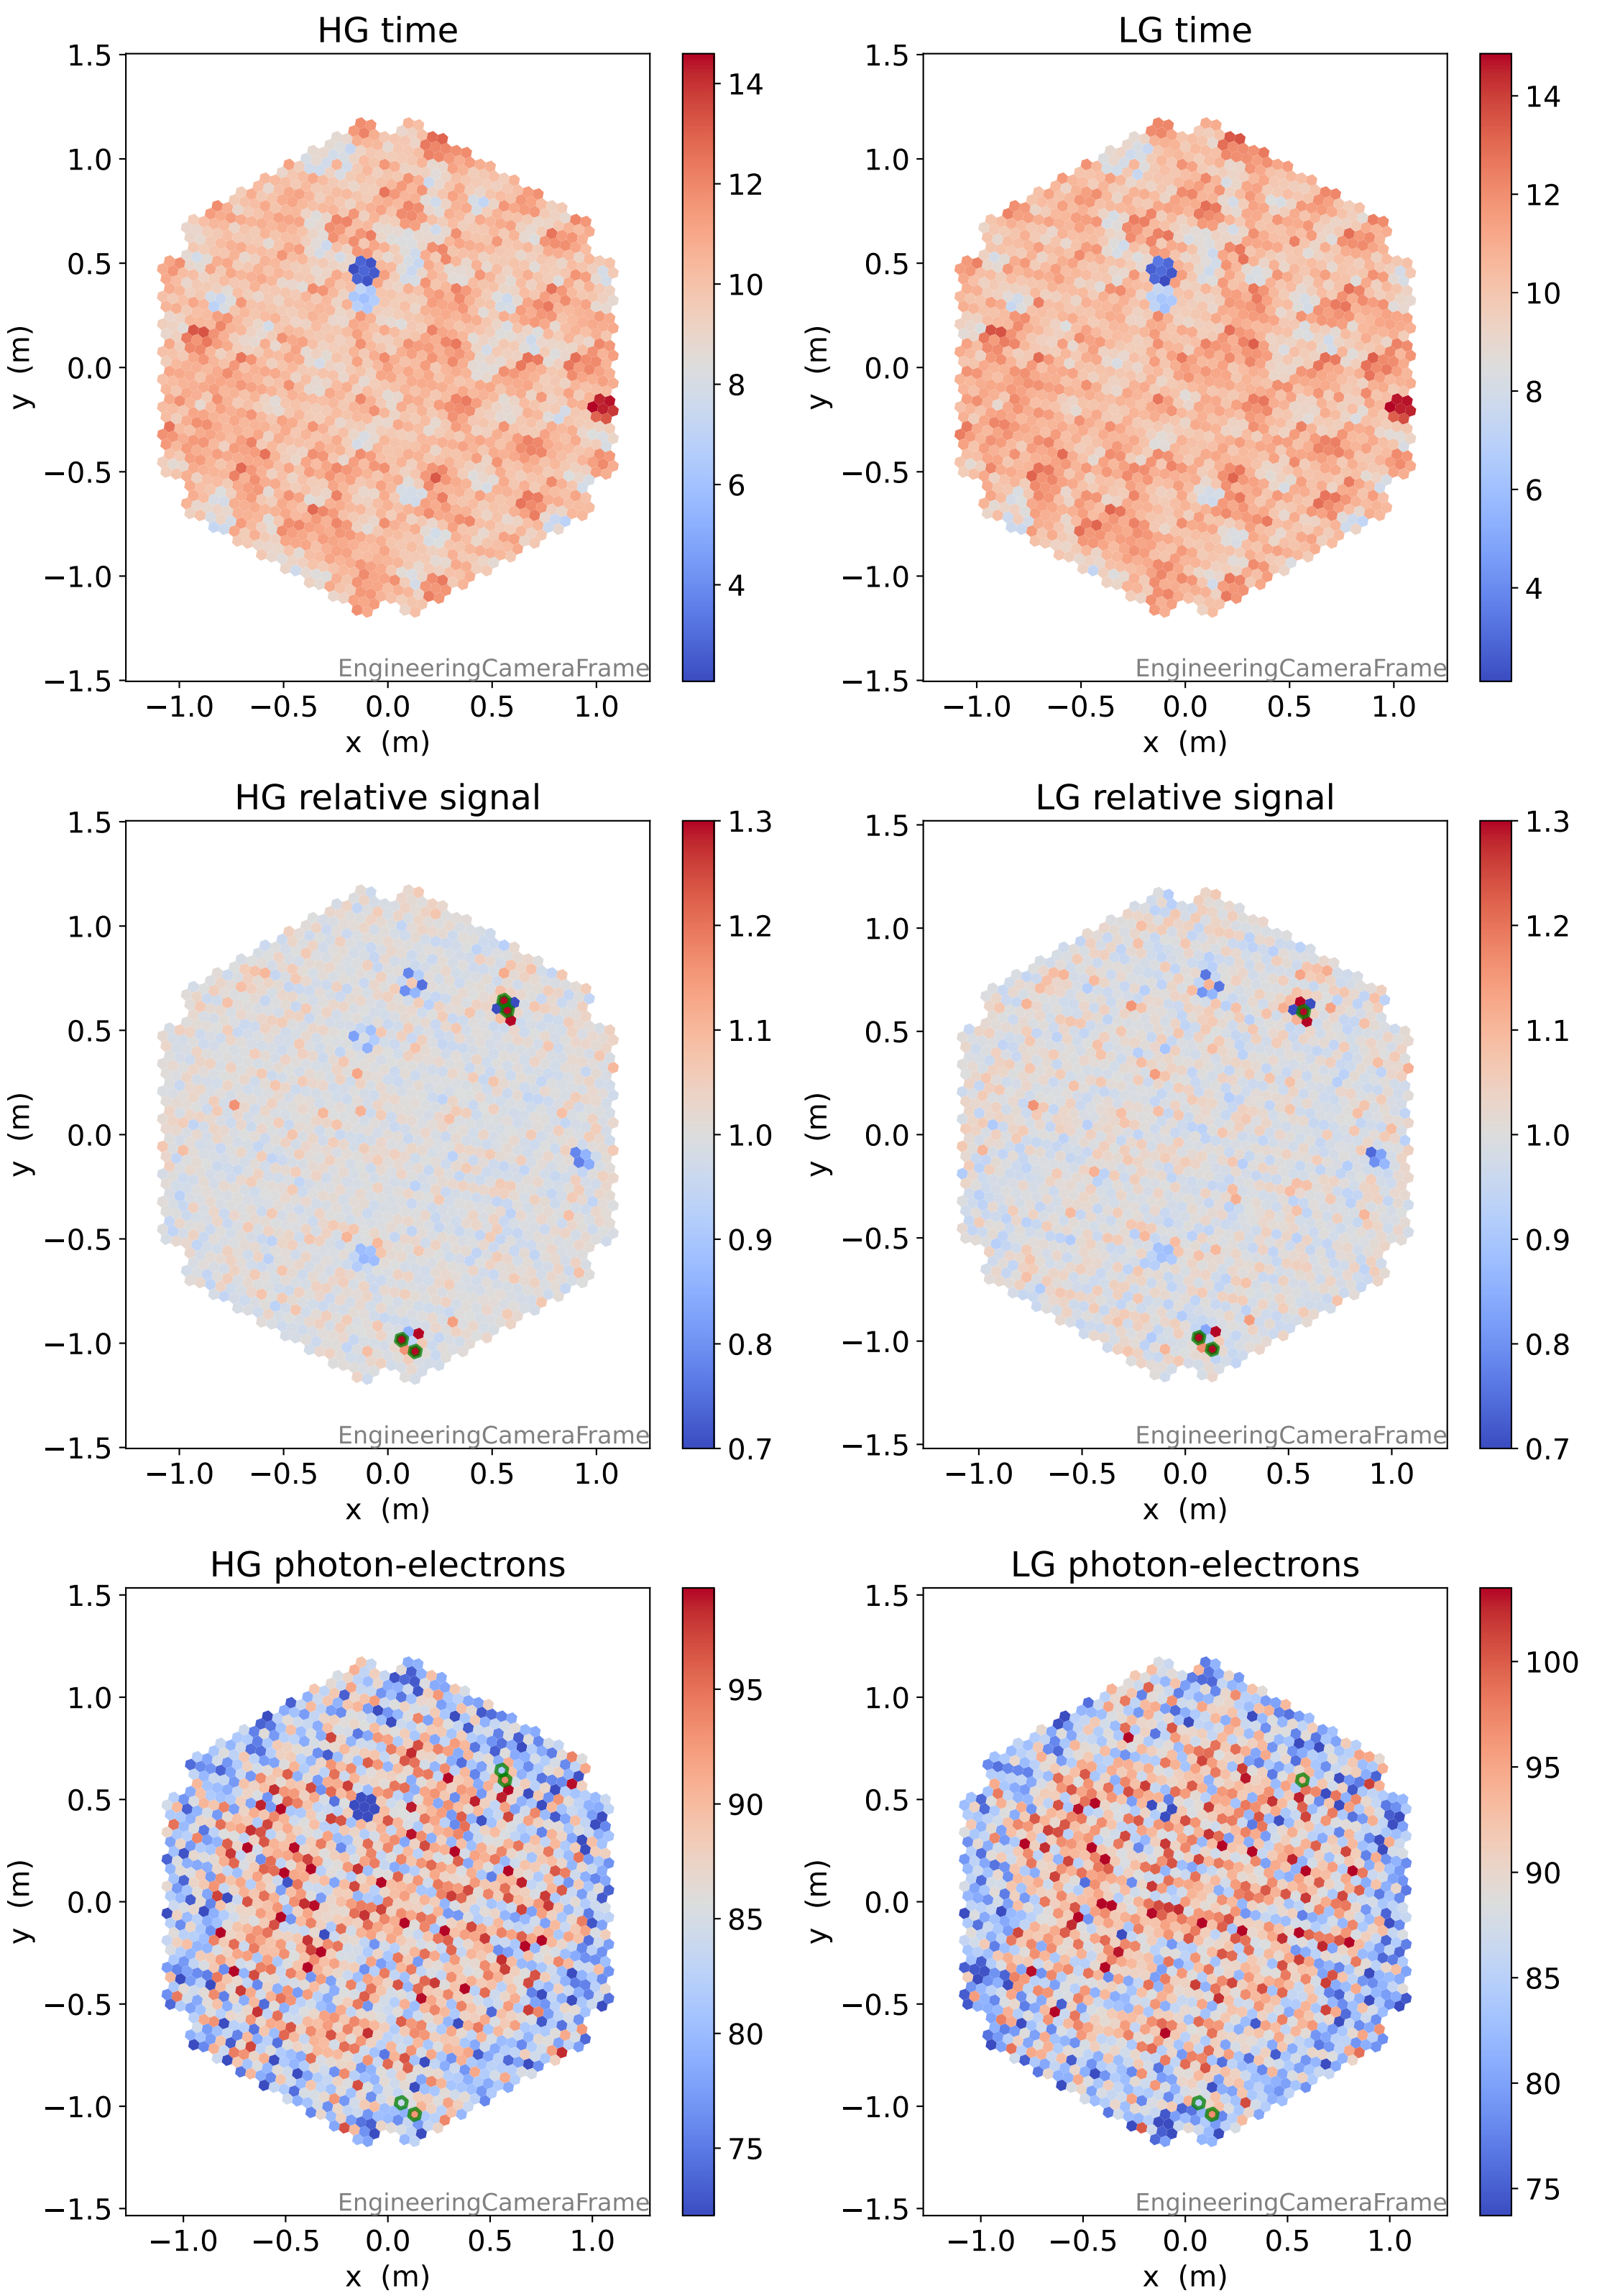

Run 7345

Run 7345

Run 7345 channel: HG

FF sample of 10000 events

pedestal sample of 10000 events

Run 7345 channel: LG

FF sample of 10000 events

pedestal sample of 10000 events