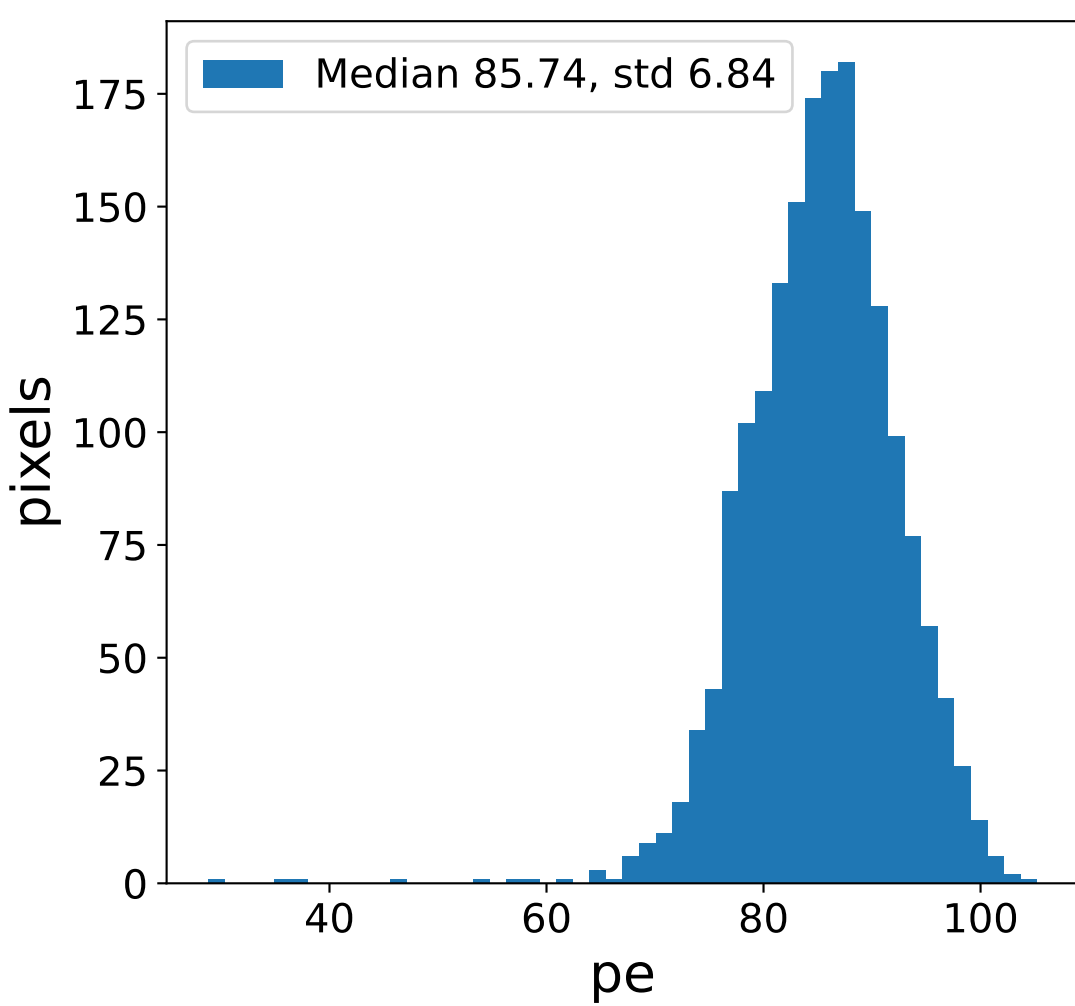

Run 7345

Run 7345

Run 7345 channel: HG

FF sample of 10000 events

pedestal sample of 10000 events

Run 7345 channel: LG

FF sample of 10000 events

pedestal sample of 10000 events