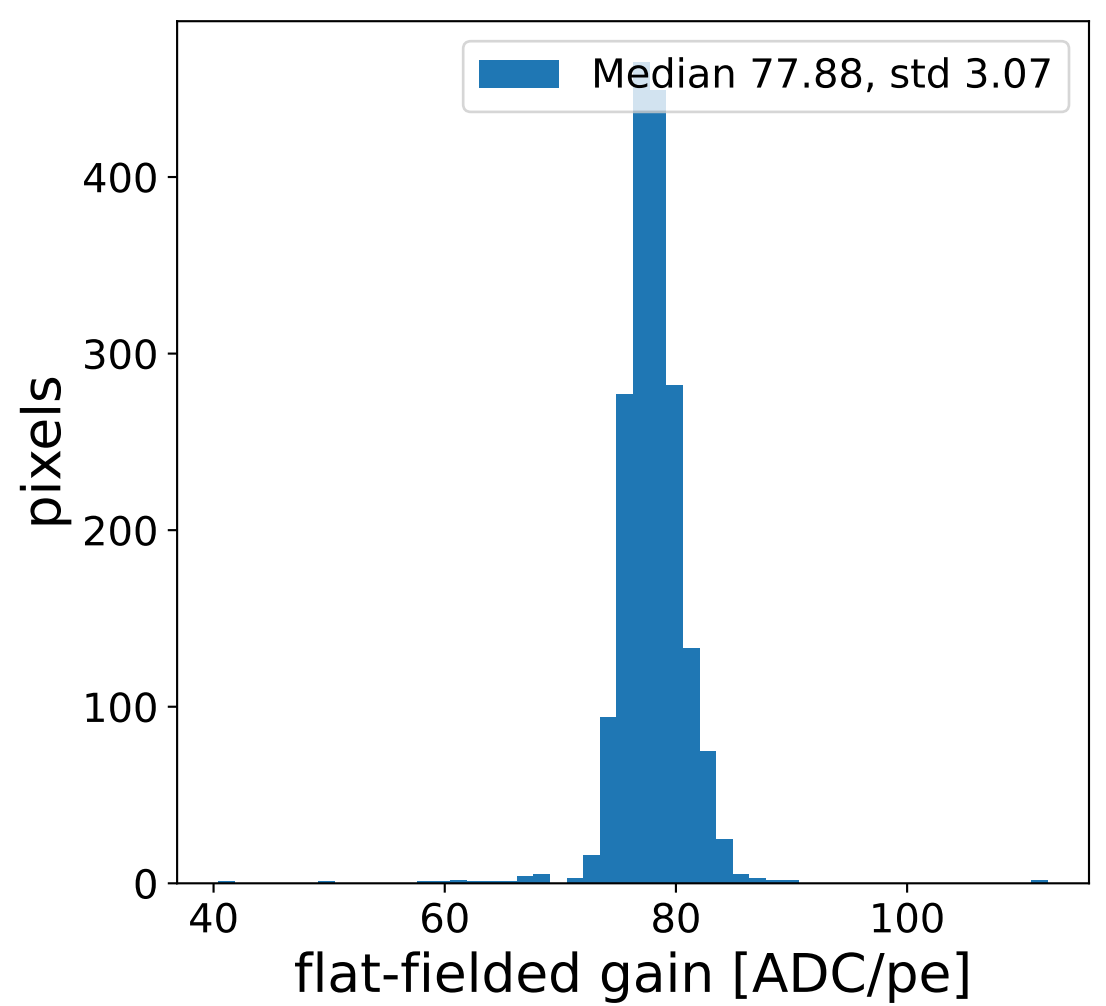

Run 7345

Run 7345

Run 7345 channel: HG

FF sample of 10000 events

pedestal sample of 10000 events

Run 7345 channel: LG

FF sample of 10000 events

pedestal sample of 10000 events