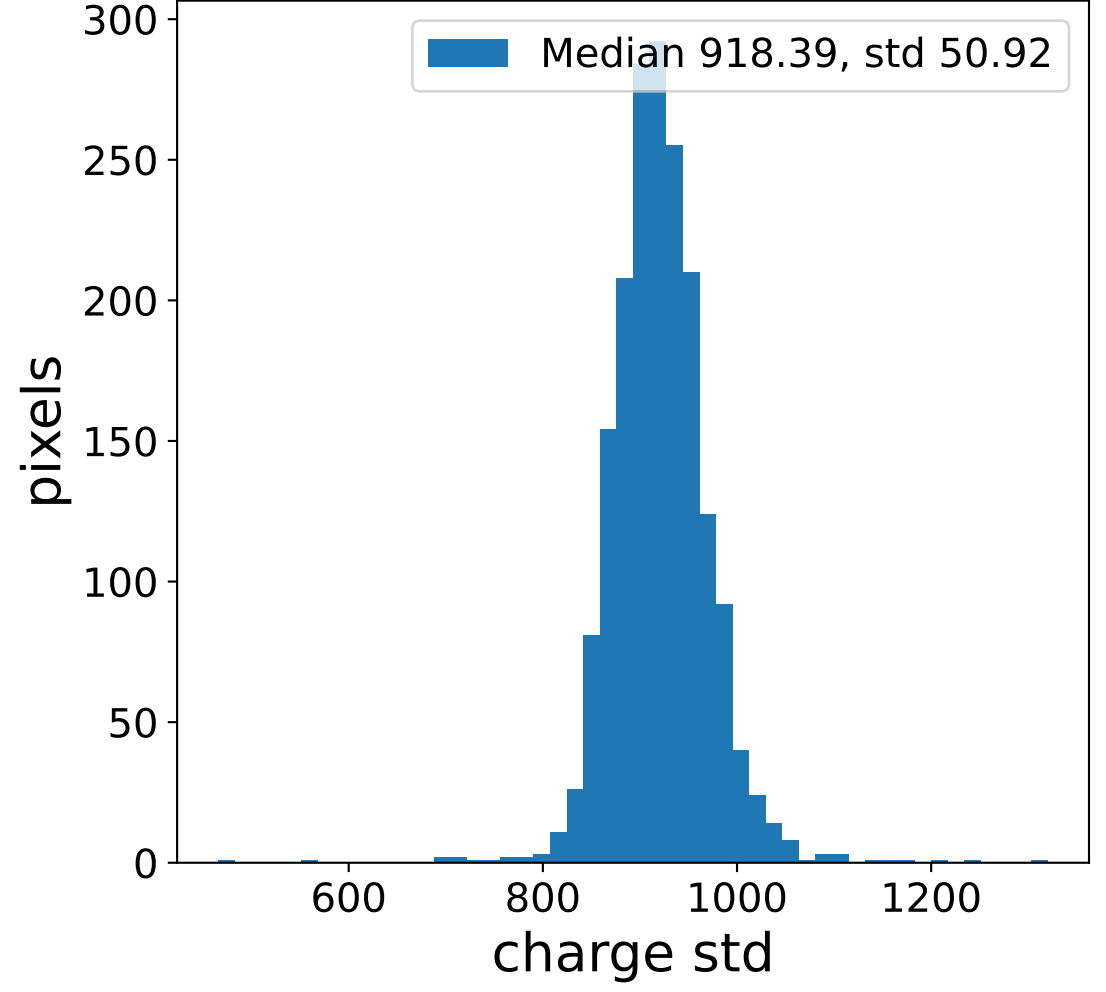

Run 7345

Run 7345

Run 7345 channel: HG

FF sample of 10000 events

pedestal sample of 10000 events

Run 7345 channel: LG

FF sample of 10000 events

pedestal sample of 10000 events