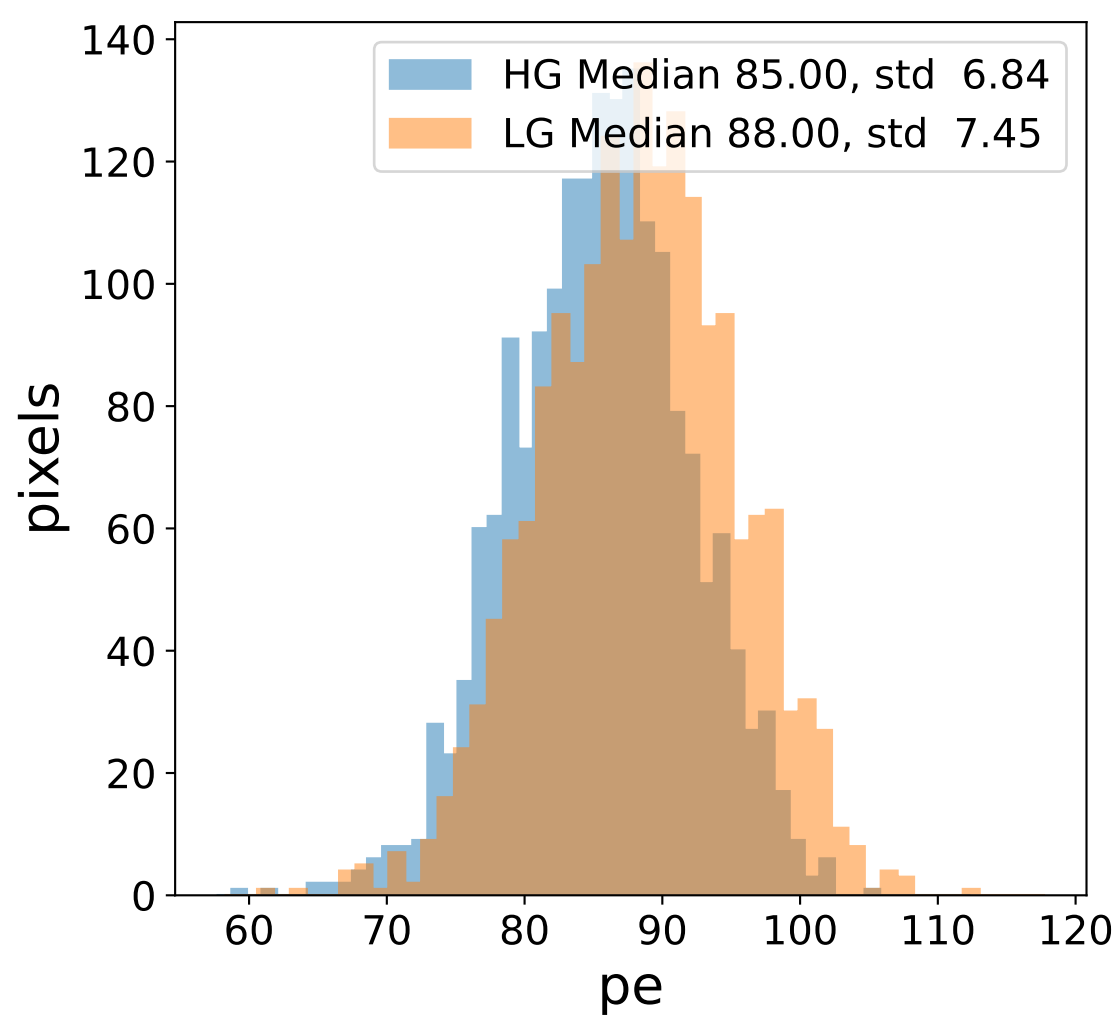

Run 7345

Run 7345

Run 7345 channel: HG

FF sample of 10000 events

pedestal sample of 10000 events

Run 7345 channel: LG

FF sample of 10000 events

pedestal sample of 10000 events