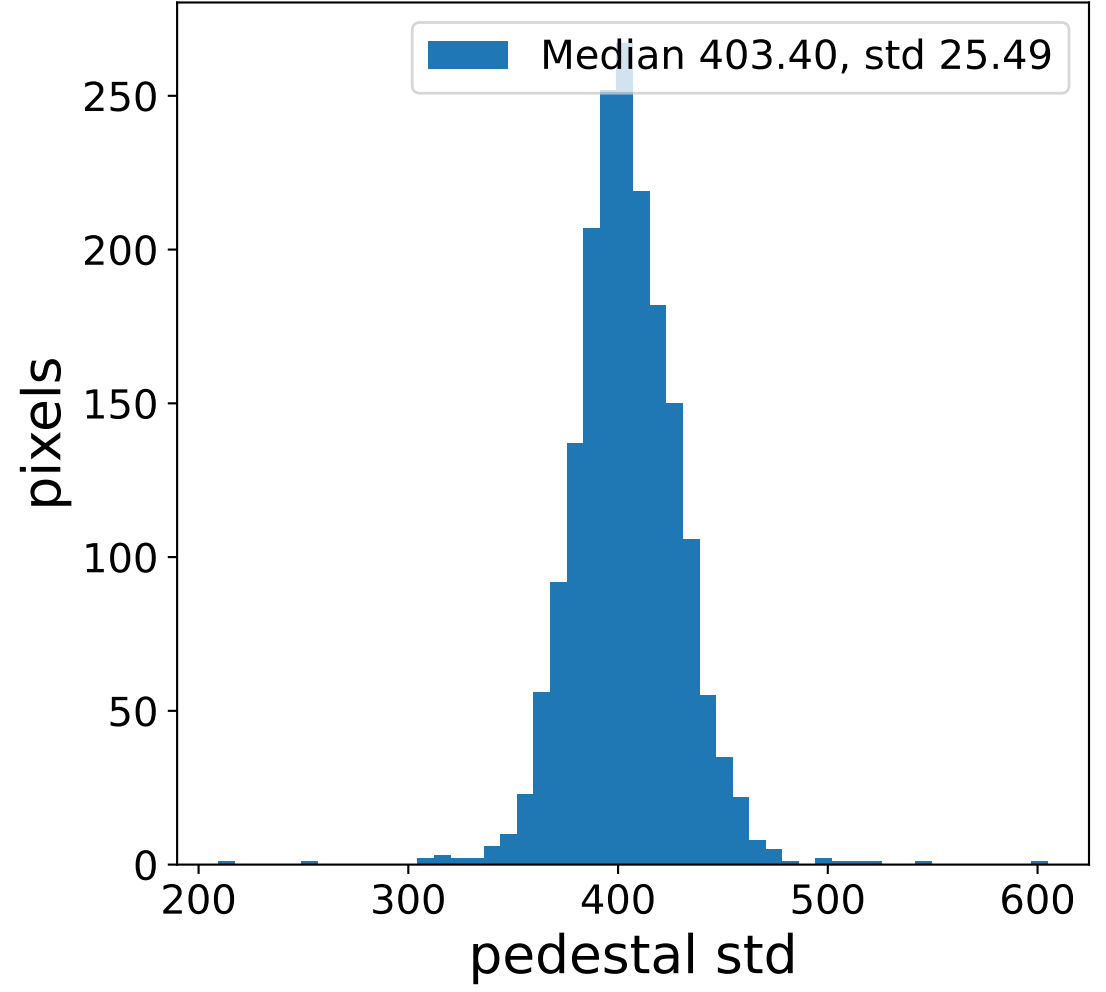

Run 7345

Run 7345

Run 7345 channel: HG

FF sample of 10000 events

pedestal sample of 10000 events

Run 7345 channel: LG

FF sample of 10000 events

pedestal sample of 10000 events