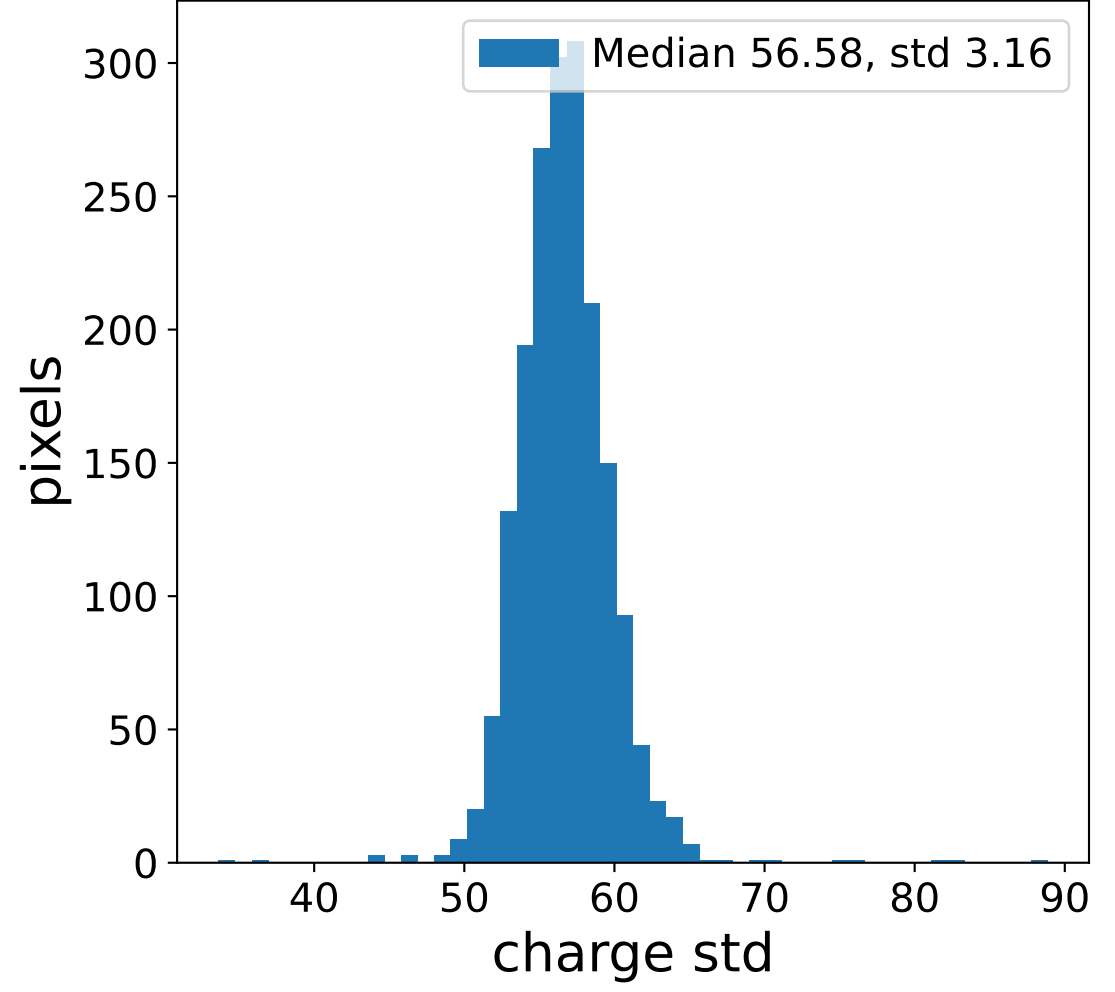

Run 7345

Run 7345

Run 7345 channel: HG

FF sample of 10000 events

pedestal sample of 10000 events

Run 7345 channel: LG

FF sample of 10000 events

pedestal sample of 10000 events